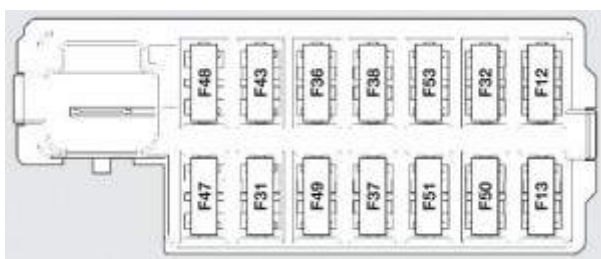

Fiat 500 (2010 – 2014) fuse box diagram

Fuse box in dashboard

Fiat 500 – fuse box – dashboard

Fuse	Fuse	Ampere rating [A]
Supply of right low beam	F12	7,5
Supply of left low beam and headlamp direction adjustment control unit	F13	7,5
Lights of front and rear ceiling lights, trunk and door courtesy lights	F32	7,5
Diagnostic socket, car radio, climate control system, EOBD	F36	10
Stop lights switch, instrument panel node	F37	5
Door central locking	F38	20
Windshield/Rear windshield washer pump	F43	15
Driver side power window	F47	20
Passenger side power window	F48	20
Parking sensor, backlighting switches, electric mirrors	F49	5
Car radio switch, convergence, climate control system, stop lights, clutch	F51	7,5
Instrument panel node	F53	5

Fuse box in engine compartment

Fiat 500 – bezpieczniki – komora silnika

Description	Fuse	Ampere rating [A]
Climate control system fan	F08	30
Trailer	F09	15
Buzzers	F10	15
Engine control system (secondary loads)	F11	10
Main headlights	F14	15
Sunroof motor	F15	20
Heated rear window, mirror demisters	F20	30
Fog headlights	F30	15
Front socket (with or without cigar lighter plug)	F85	15