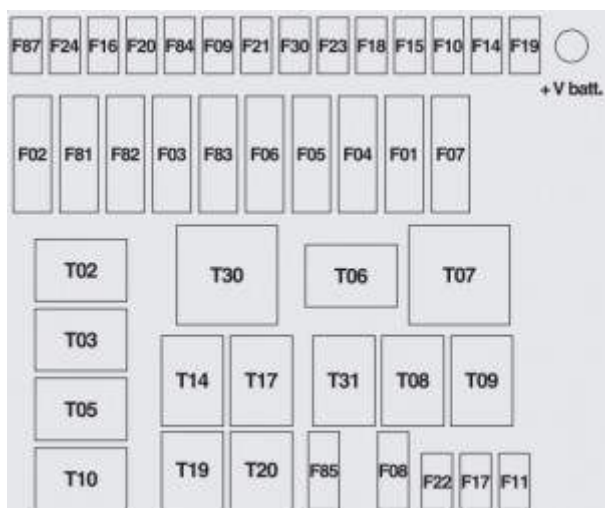

Fiat 500 – bezpieczniki – komora silnika

Description	Fuse	Ampere rating [A]
Climate control system fan	F08	30
Trailer	F09	15
Buzzers	F10	15
Engine control system (secondary loads)	F11	10
Main headlights	F14	15
Sunroof motor	F15	20
Heated rear window, mirror demisters	F20	30
Fog headlights	F30	15
Front socket (with or without cigar lighter plug)	F85	15

Article about Fiat 500 (2007 – 2010) include description every fuses and relays from diagram. If you looking it, you can check it here.