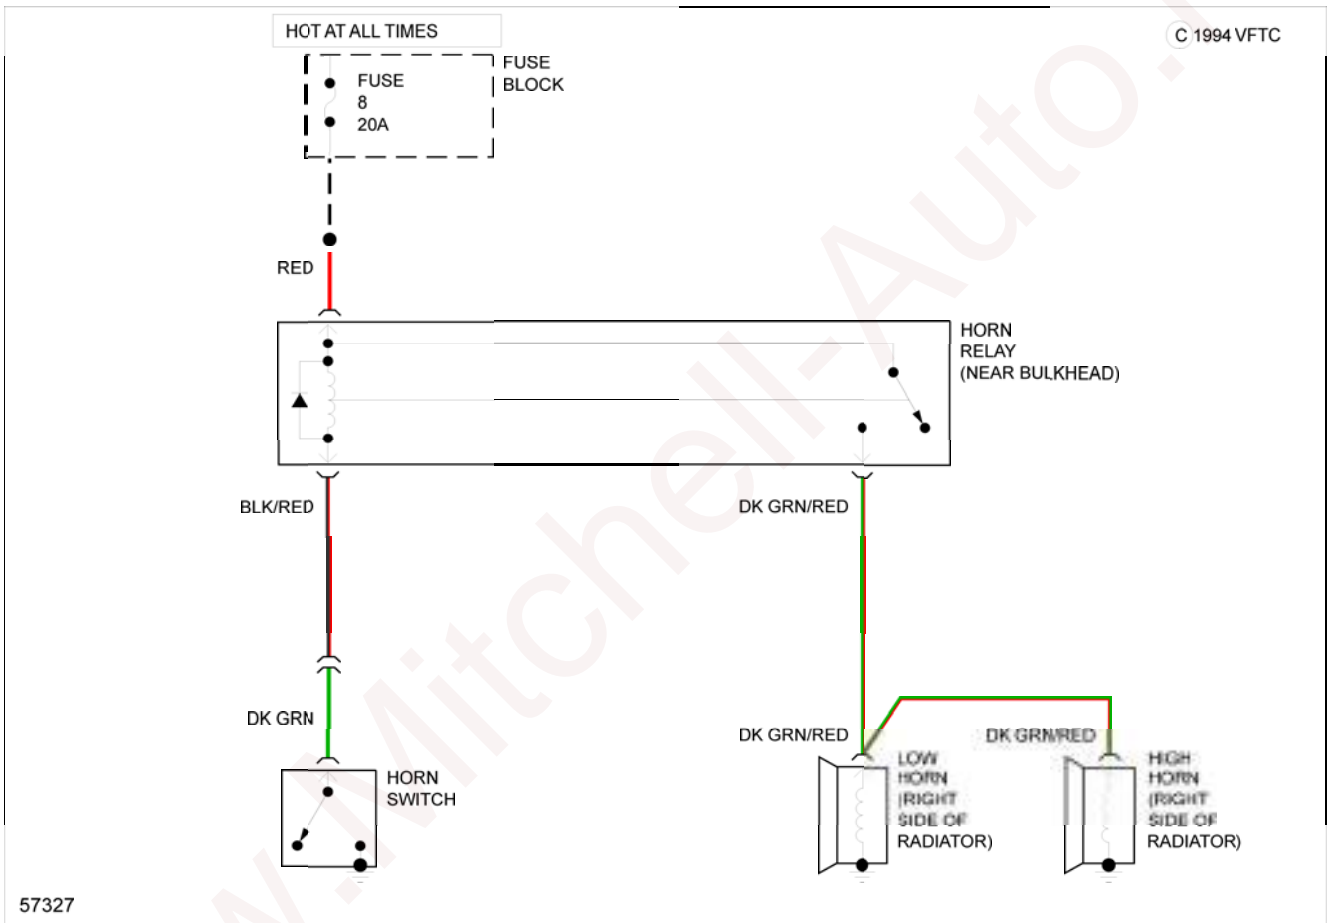

1986 Dodge Ram Van B250

1986 System Wiring Diagrams Dodge - Ram Van/Wagon

1986 System Wiring Diagrams

Dodge - Ram Van/Wagon

DEFOGGERS

www.Mitchell-Auto.ru

Fig. 1: Defogger Circuit

HORN

Fig. 2: Horn Circuit

POWER DOOR LOCKS

Fig. 3: Power Door Lock Circuit

POWER WINDOWS

Fig. 4: Power Window Circuit

RADIO

Fig. 5: 1-Speaker System Circuit

Fig. 6: 2-Speaker System Circuit

Fig. 7: 4-Speaker System Circuit

STARTING/CHARGING

Fig. 8: Charging Circuit

Fig. 9: Starting Circuit

WIPER/WASHER

Fig. 10: 2-Speed Wiper/Washer Circuit

Fig. 11: Interval Wiper/Washer Circuit