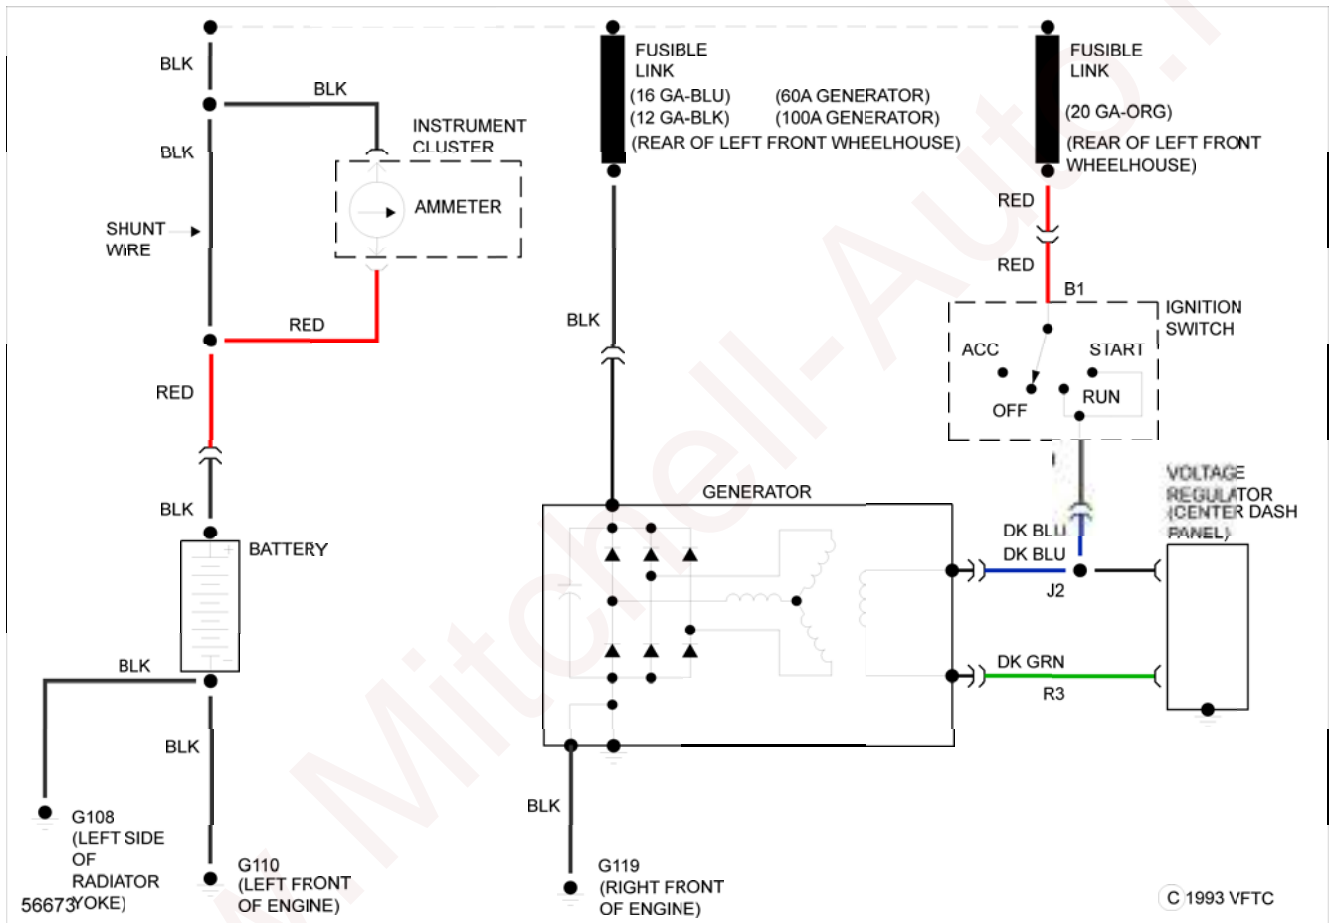

1986 Dodge Ram Van B250

1986 System Wiring Diagrams Dodge - Ram Van/Wagon

1986 System Wiring Diagrams

Dodge - Ram Van/Wagon

DEFOGGERS

www.Mitchell-Auto.ru

Fig. 1: Defogger Circuit

HORN

Fig. 2: Horn Circuit

POWER DOOR LOCKS

Fig. 3: Power Door Lock Circuit

POWER WINDOWS

Fig. 4: Power Window Circuit

RADIO

Fig. 5: 1-Speaker System Circuit

Fig. 6: 2-Speaker System Circuit

Fig. 7: 4-Speaker System Circuit

STARTING/CHARGING

Fig. 8: Charging Circuit

Fig. 9: Starting Circuit

WIPER/WASHER

Fig. 10: 2-Speed Wiper/Washer Circuit

Fig. 11: Interval Wiper/Washer Circuit