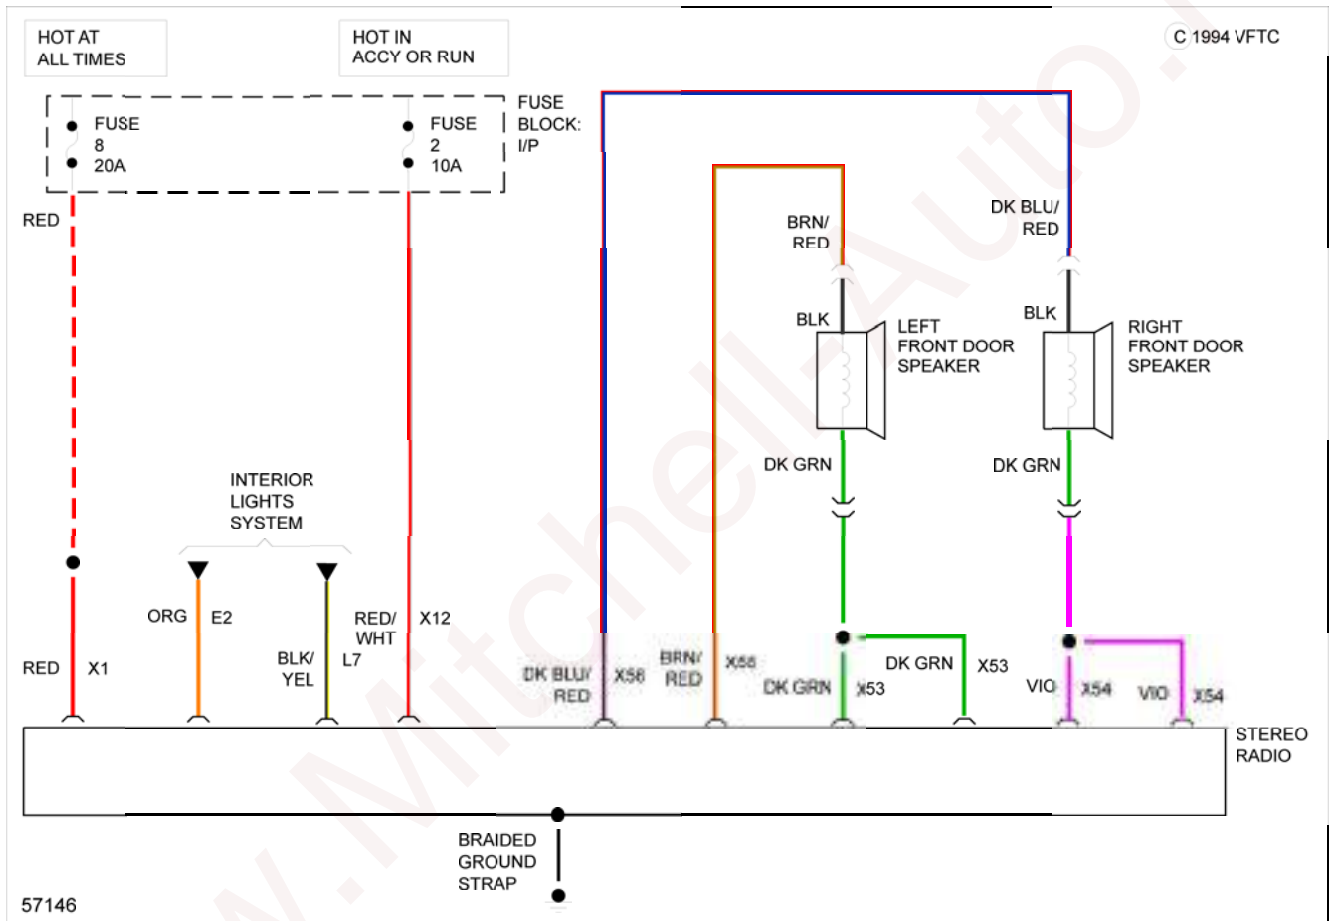

1986 Dodge Ram Van B250

1986 System Wiring Diagrams Dodge - Ram Van/Wagon

1986 System Wiring Diagrams

Dodge - Ram Van/Wagon

DEFOGGERS

www.Mitchell-Auto.ru

Fig. 1: Defogger Circuit

HORN

Fig. 2: Horn Circuit

POWER DOOR LOCKS

Fig. 3: Power Door Lock Circuit

POWER WINDOWS

Fig. 4: Power Window Circuit

RADIO

Fig. 5: 1-Speaker System Circuit

Fig. 6: 2-Speaker System Circuit

Fig. 7: 4-Speaker System Circuit

STARTING/CHARGING

Fig. 8: Charging Circuit

Fig. 9: Starting Circuit

WIPER/WASHER

Fig. 10: 2-Speed Wiper/Washer Circuit

Fig. 11: Interval Wiper/Washer Circuit