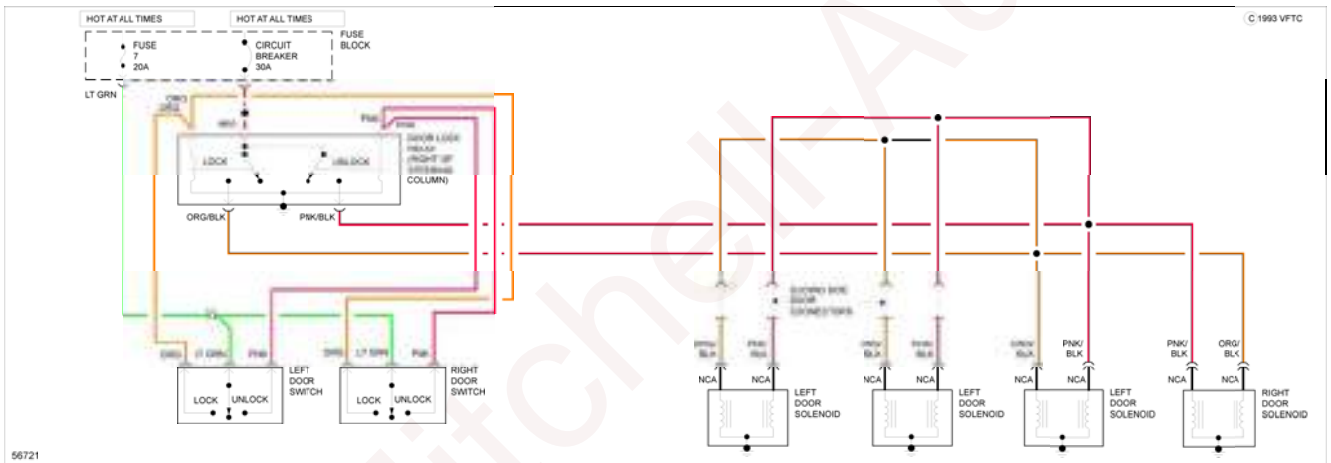

1986 Dodge Ram Van B250

1986 System Wiring Diagrams Dodge - Ram Van/Wagon

1986 System Wiring Diagrams

Dodge - Ram Van/Wagon

DEFOGGERS

www.Mitchell-Auto.ru

Fig. 1: Defogger Circuit

HORN

Fig. 2: Horn Circuit

POWER DOOR LOCKS

Fig. 3: Power Door Lock Circuit

POWER WINDOWS

Fig. 4: Power Window Circuit

RADIO

Fig. 5: 1-Speaker System Circuit

Fig. 6: 2-Speaker System Circuit

Fig. 7: 4-Speaker System Circuit

STARTING/CHARGING

Fig. 8: Charging Circuit

Fig. 9: Starting Circuit

WIPER/WASHER

Fig. 10: 2-Speed Wiper/Washer Circuit

Fig. 11: Interval Wiper/Washer Circuit