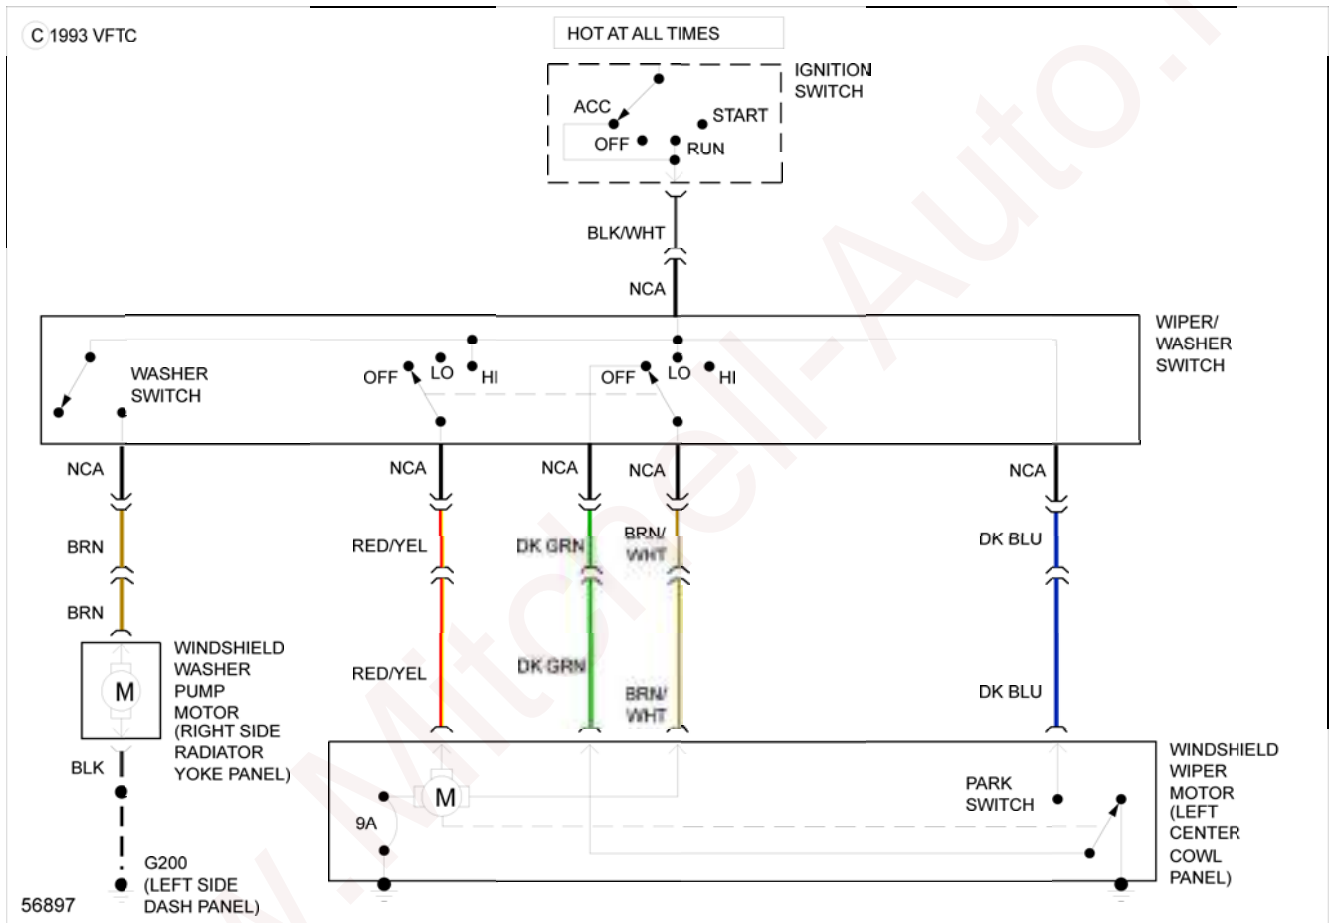

1986 Dodge Ram Van B250

1986 System Wiring Diagrams Dodge - Ram Van/Wagon

1986 System Wiring Diagrams

Dodge - Ram Van/Wagon

DEFOGGERS

www.Mitchell-Auto.ru

Fig. 1: Defogger Circuit

HORN

Fig. 2: Horn Circuit

POWER DOOR LOCKS

Fig. 3: Power Door Lock Circuit

POWER WINDOWS

Fig. 4: Power Window Circuit

RADIO

Fig. 5: 1-Speaker System Circuit

Fig. 6: 2-Speaker System Circuit

Fig. 7: 4-Speaker System Circuit

STARTING/CHARGING

Fig. 8: Charging Circuit

Fig. 9: Starting Circuit

WIPER/WASHER

Fig. 10: 2-Speed Wiper/Washer Circuit

Fig. 11: Interval Wiper/Washer Circuit