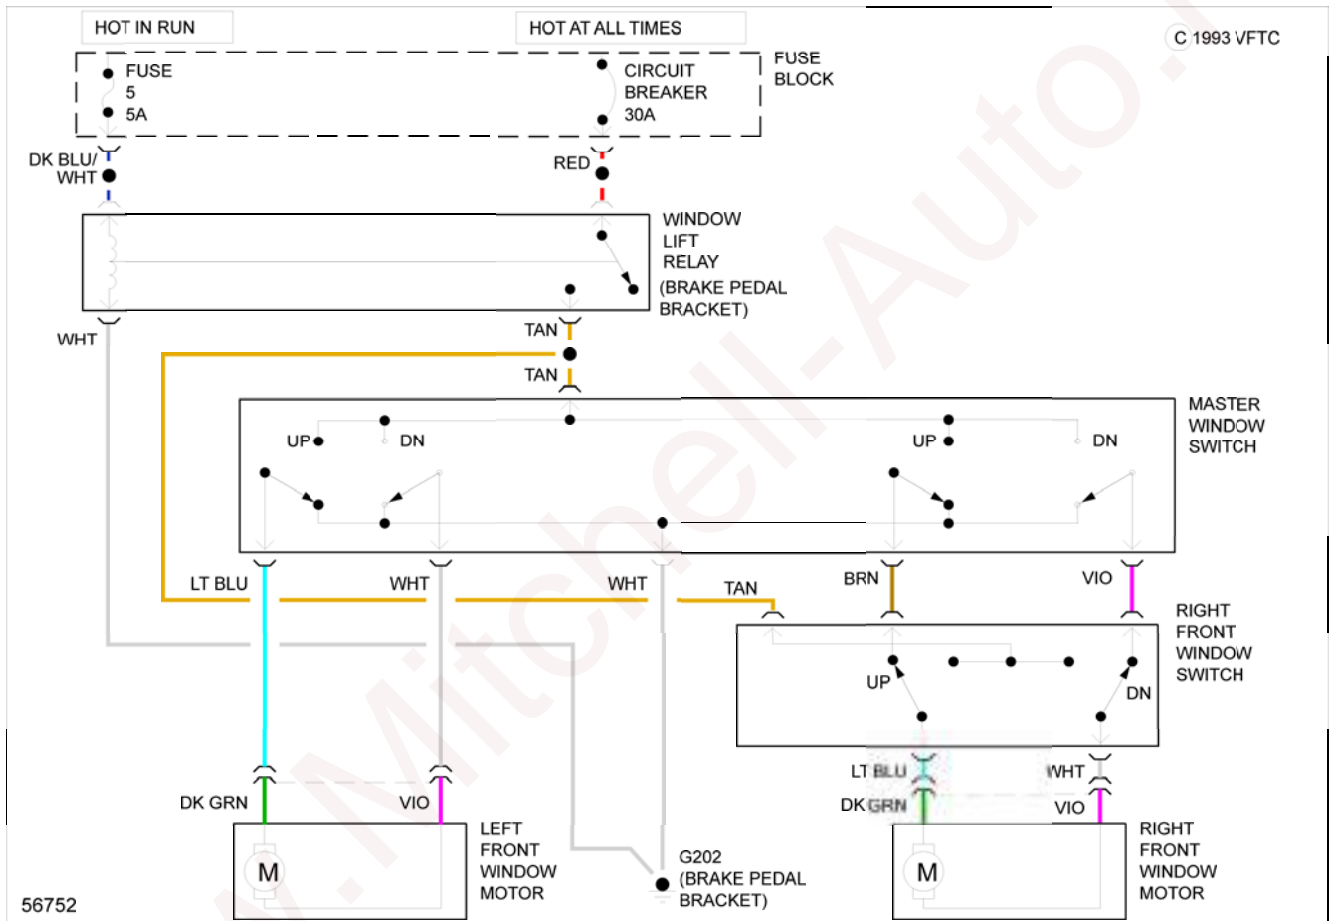

1986 Dodge Ram Van B250

1986 System Wiring Diagrams Dodge - Ram Van/Wagon

1986 System Wiring Diagrams

Dodge - Ram Van/Wagon

DEFOGGERS

www.Mitchell-Auto.ru

Fig. 1: Defogger Circuit

HORN

Fig. 2: Horn Circuit

POWER DOOR LOCKS

Fig. 3: Power Door Lock Circuit

POWER WINDOWS

Fig. 4: Power Window Circuit

RADIO

Fig. 5: 1-Speaker System Circuit

Fig. 6: 2-Speaker System Circuit

Fig. 7: 4-Speaker System Circuit

STARTING/CHARGING

Fig. 8: Charging Circuit

Fig. 9: Starting Circuit

WIPER/WASHER

Fig. 10: 2-Speed Wiper/Washer Circuit

Fig. 11: Interval Wiper/Washer Circuit