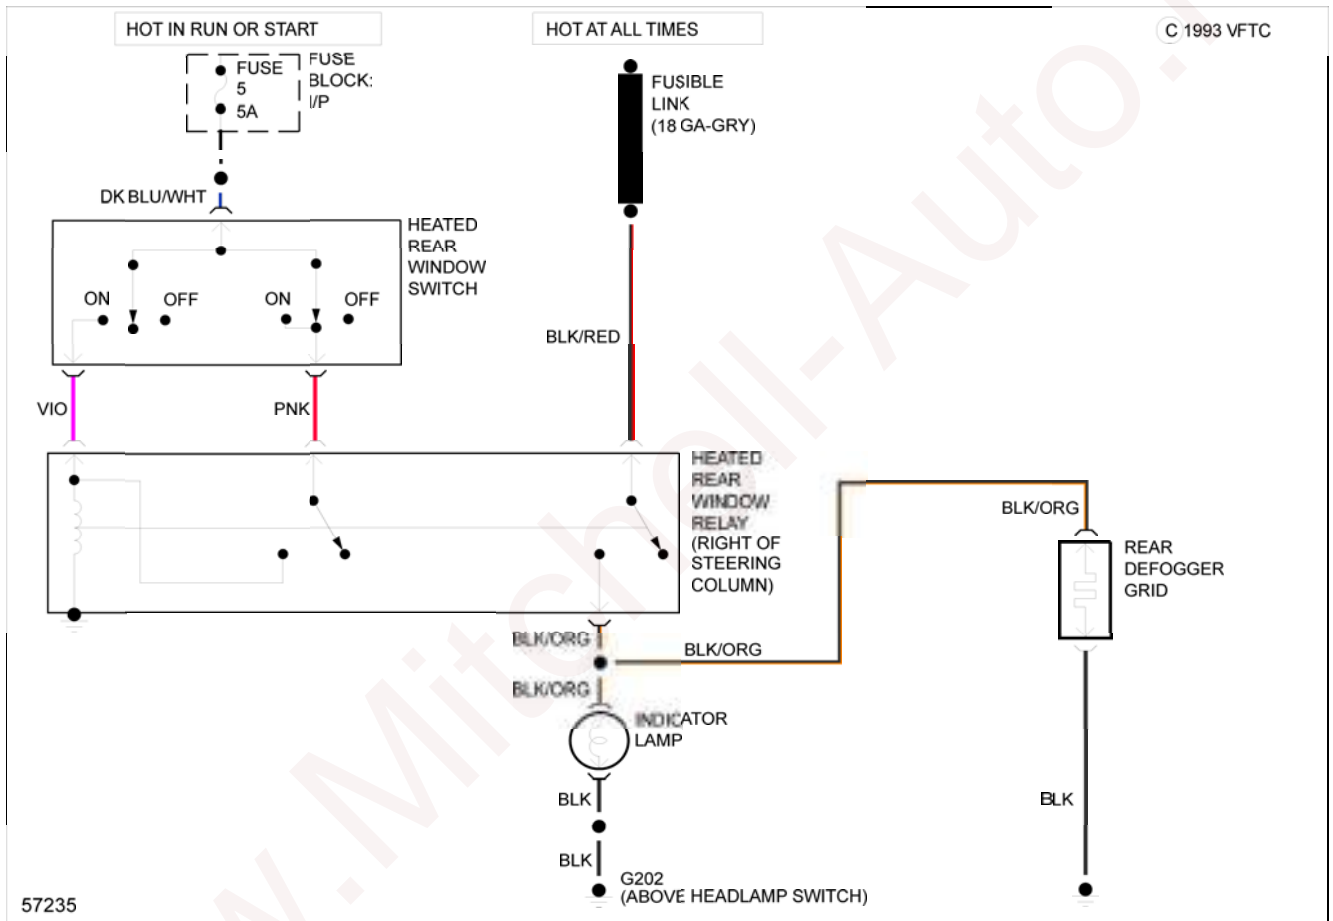

1986 Dodge Ram Van B250

1986 System Wiring Diagrams Dodge - Ram Van/Wagon

1986 System Wiring Diagrams

Dodge - Ram Van/Wagon

DEFOGGERS

www.Mitchell-Auto.ru

Fig. 1: Defogger Circuit

HORN

Fig. 2: Horn Circuit

POWER DOOR LOCKS

Fig. 3: Power Door Lock Circuit

POWER WINDOWS

Fig. 4: Power Window Circuit

RADIO

Fig. 5: 1-Speaker System Circuit

Fig. 6: 2-Speaker System Circuit

Fig. 7: 4-Speaker System Circuit

STARTING/CHARGING

Fig. 8: Charging Circuit

Fig. 9: Starting Circuit

WIPER/WASHER

Fig. 10: 2-Speed Wiper/Washer Circuit

Fig. 11: Interval Wiper/Washer Circuit