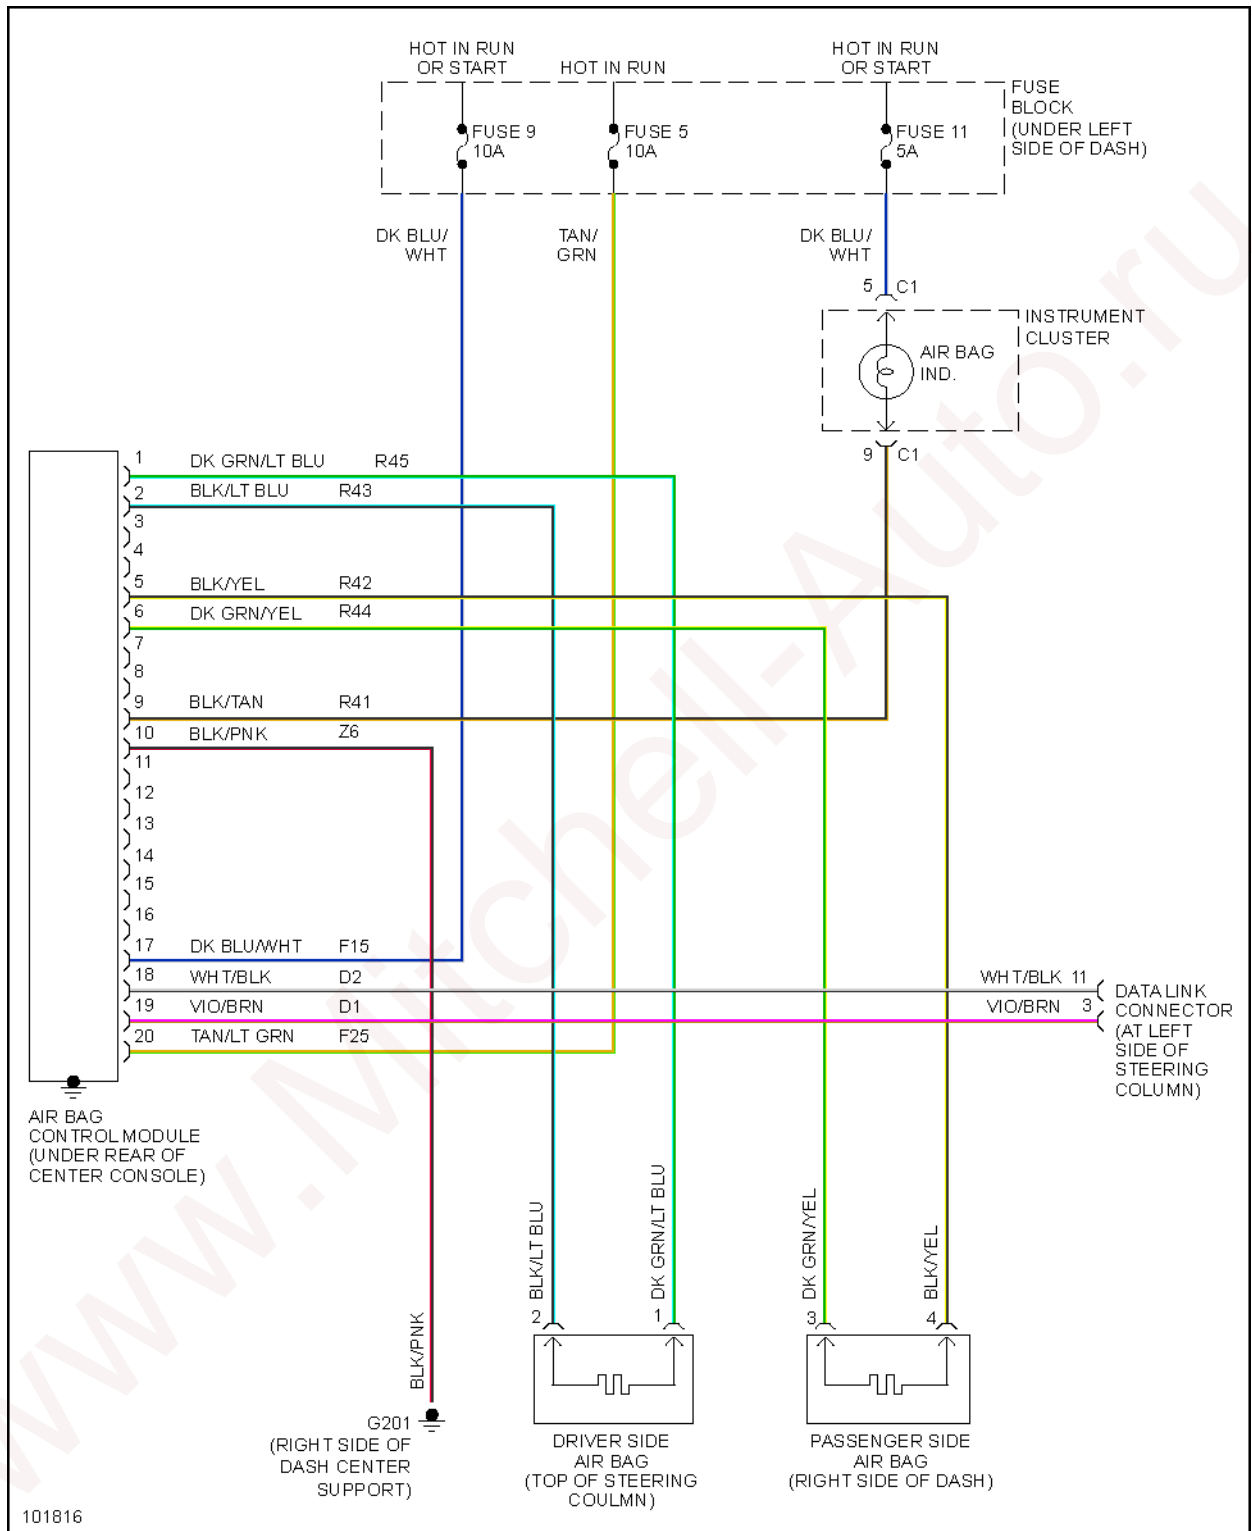

1998 Dodge Neon Sport

1998 System Wiring Diagrams Dodge - Neon

Fig. 32: Supplemental Restraint Circuit

TRANSMISSION