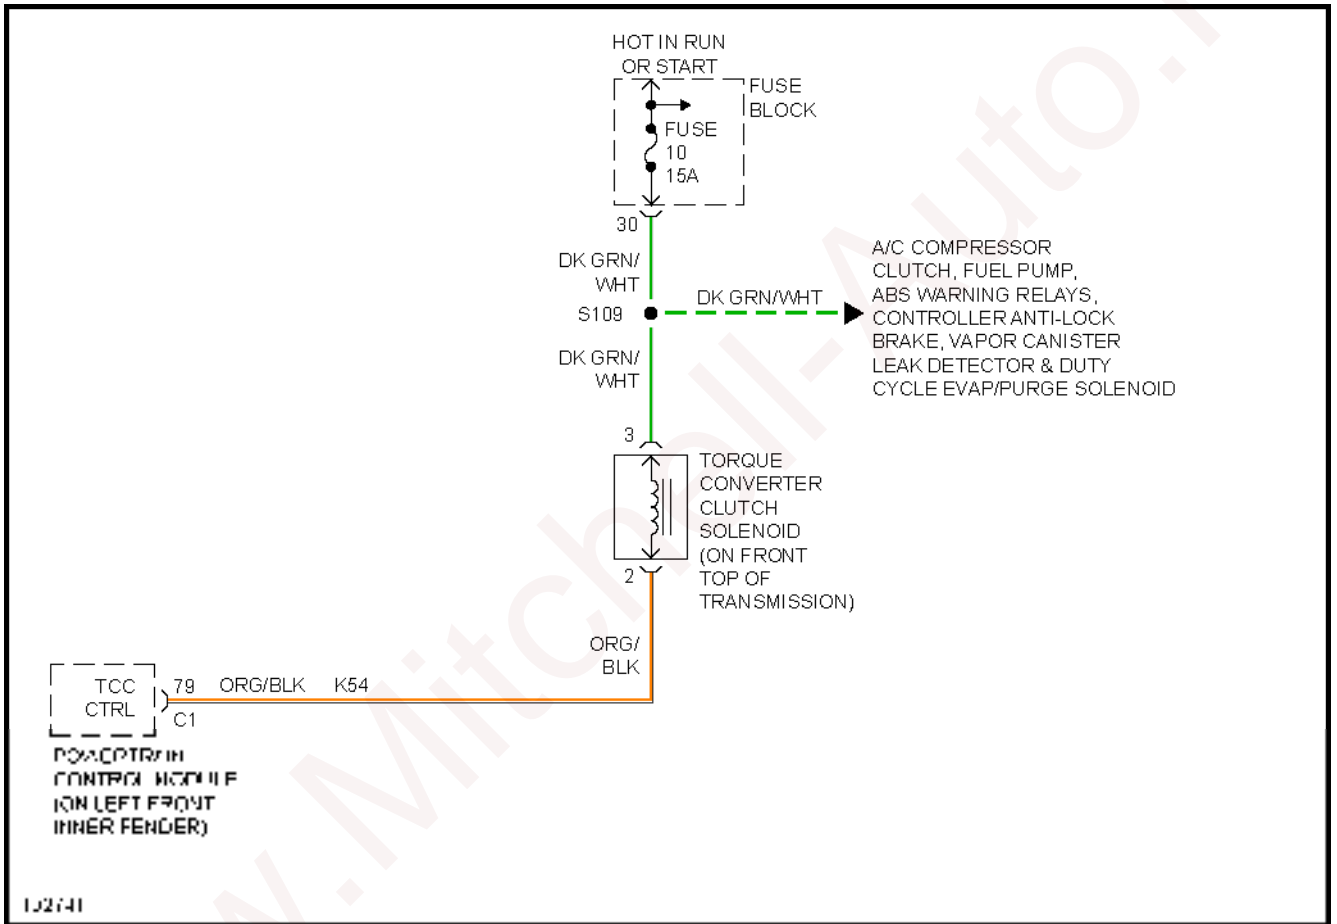

1998 Dodge Neon Sport

1998 System Wiring Diagrams Dodge - Neon

Fig. 33: Transmission Circuit

WARNING SYSTEMS