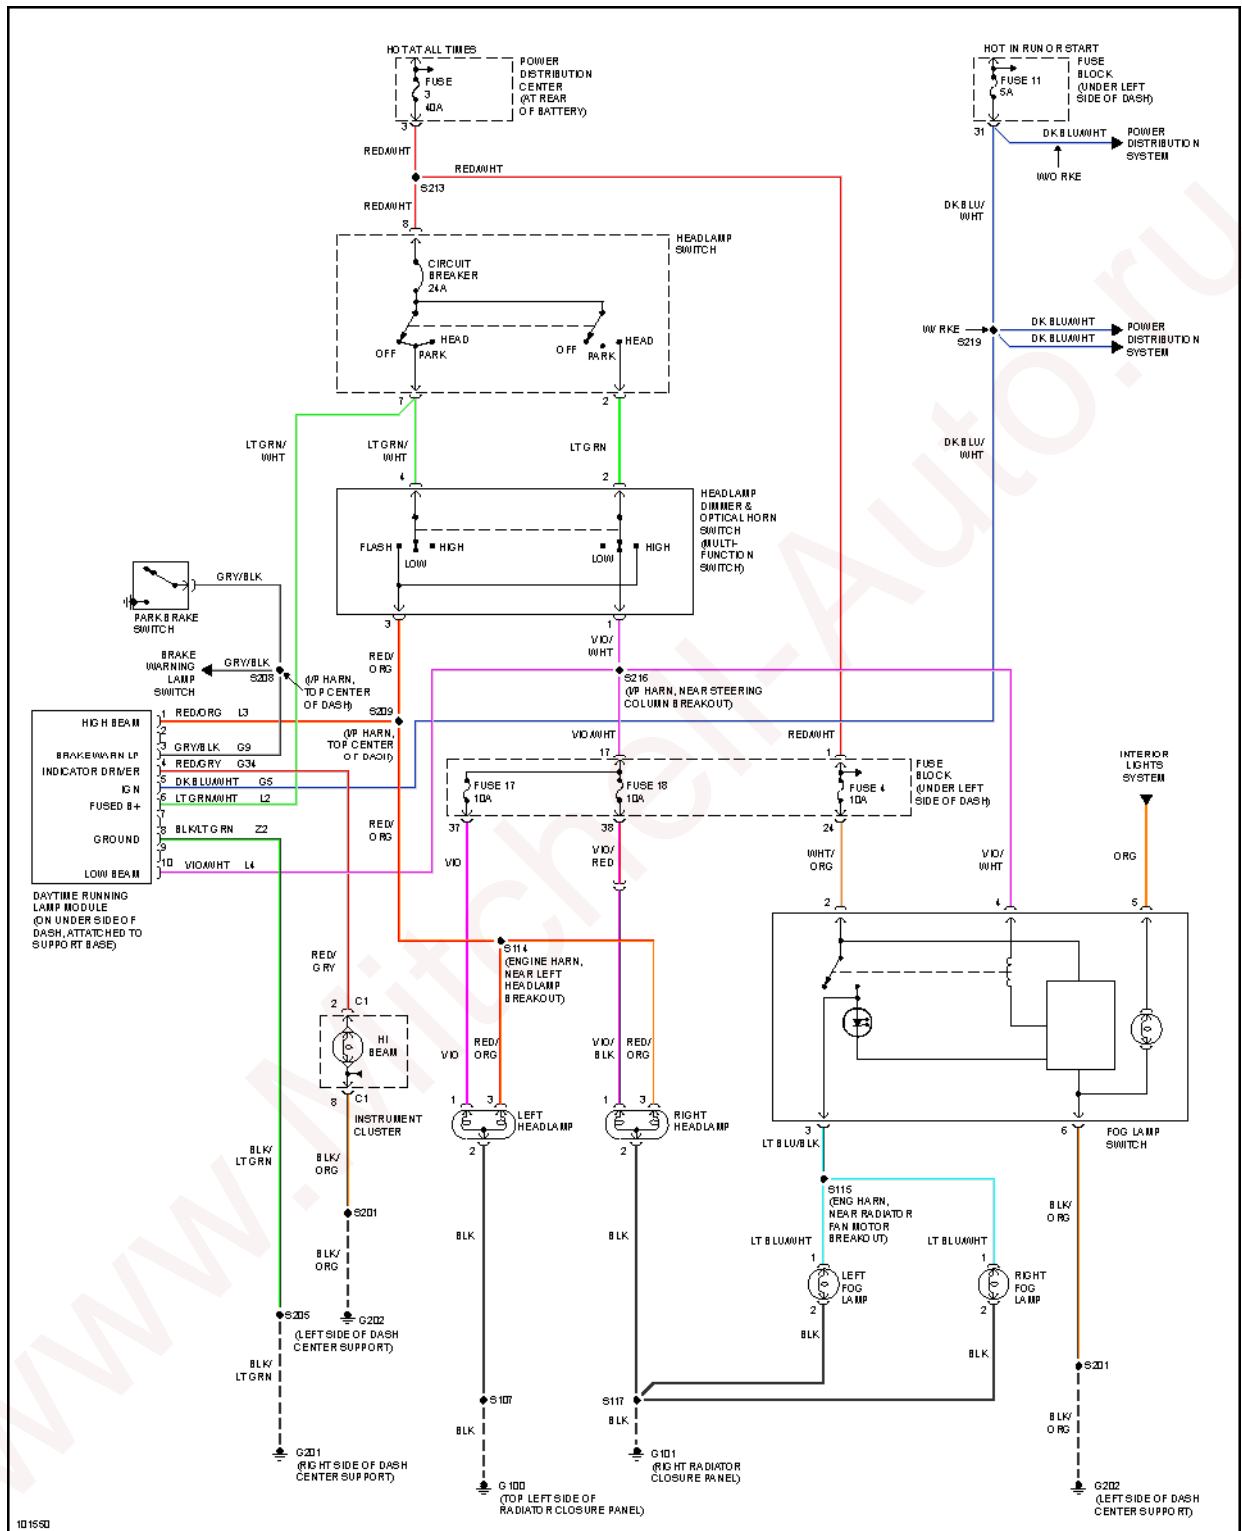

## 1998 System Wiring Diagrams Dodge - Neon

Fig. 15: Headlamps/Fog Lamps Circuit, W/ DRL