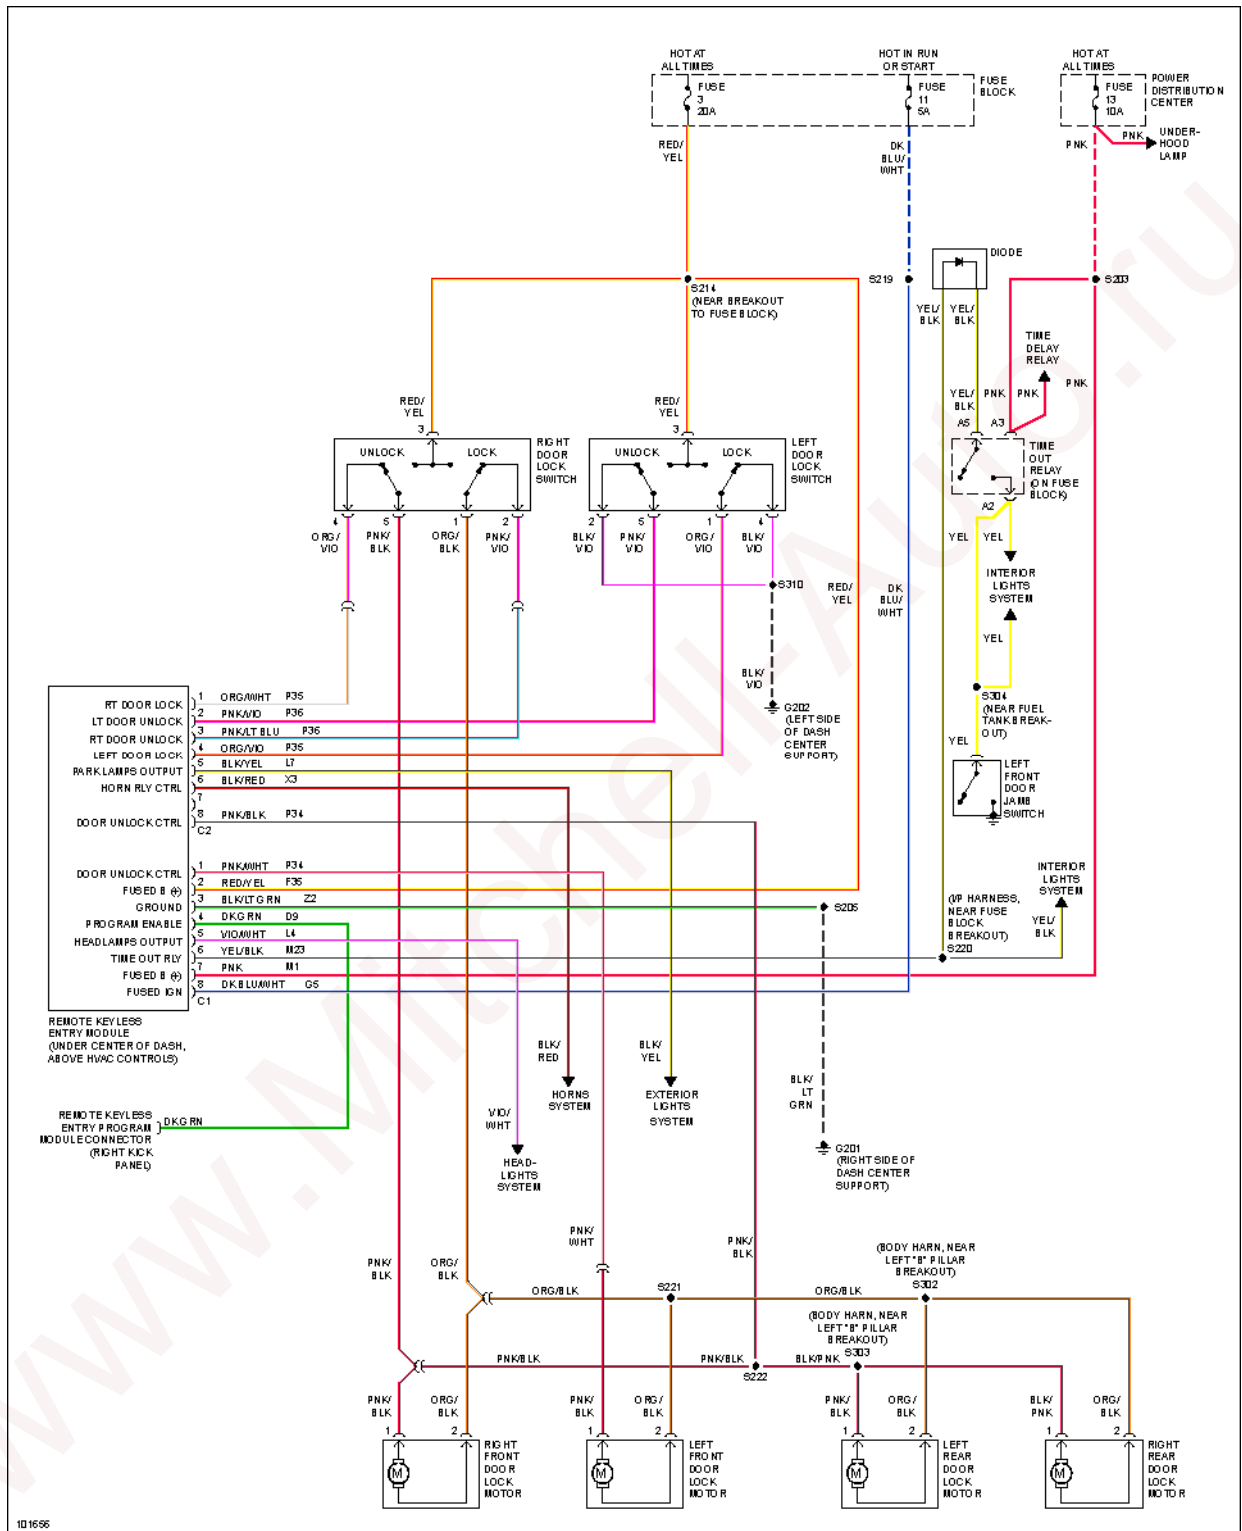

## 1998 System Wiring Diagrams Dodge - Neon

Fig. 25: Keyless Entry Circuit