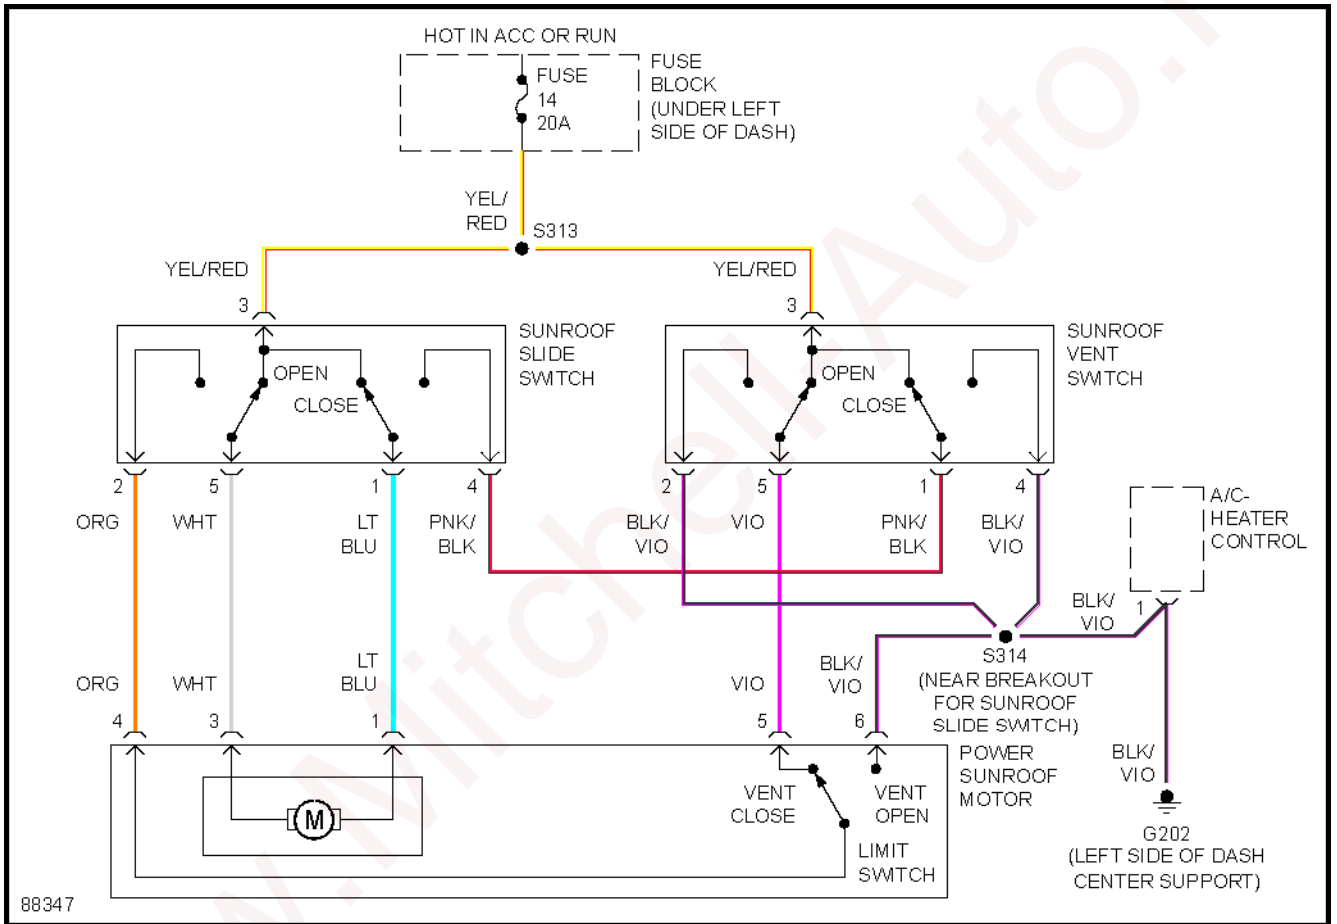

## 1998 System Wiring Diagrams Dodge - Neon

Fig. 27: Power Top/Sunroof Circuits

## POWER WINDOWS