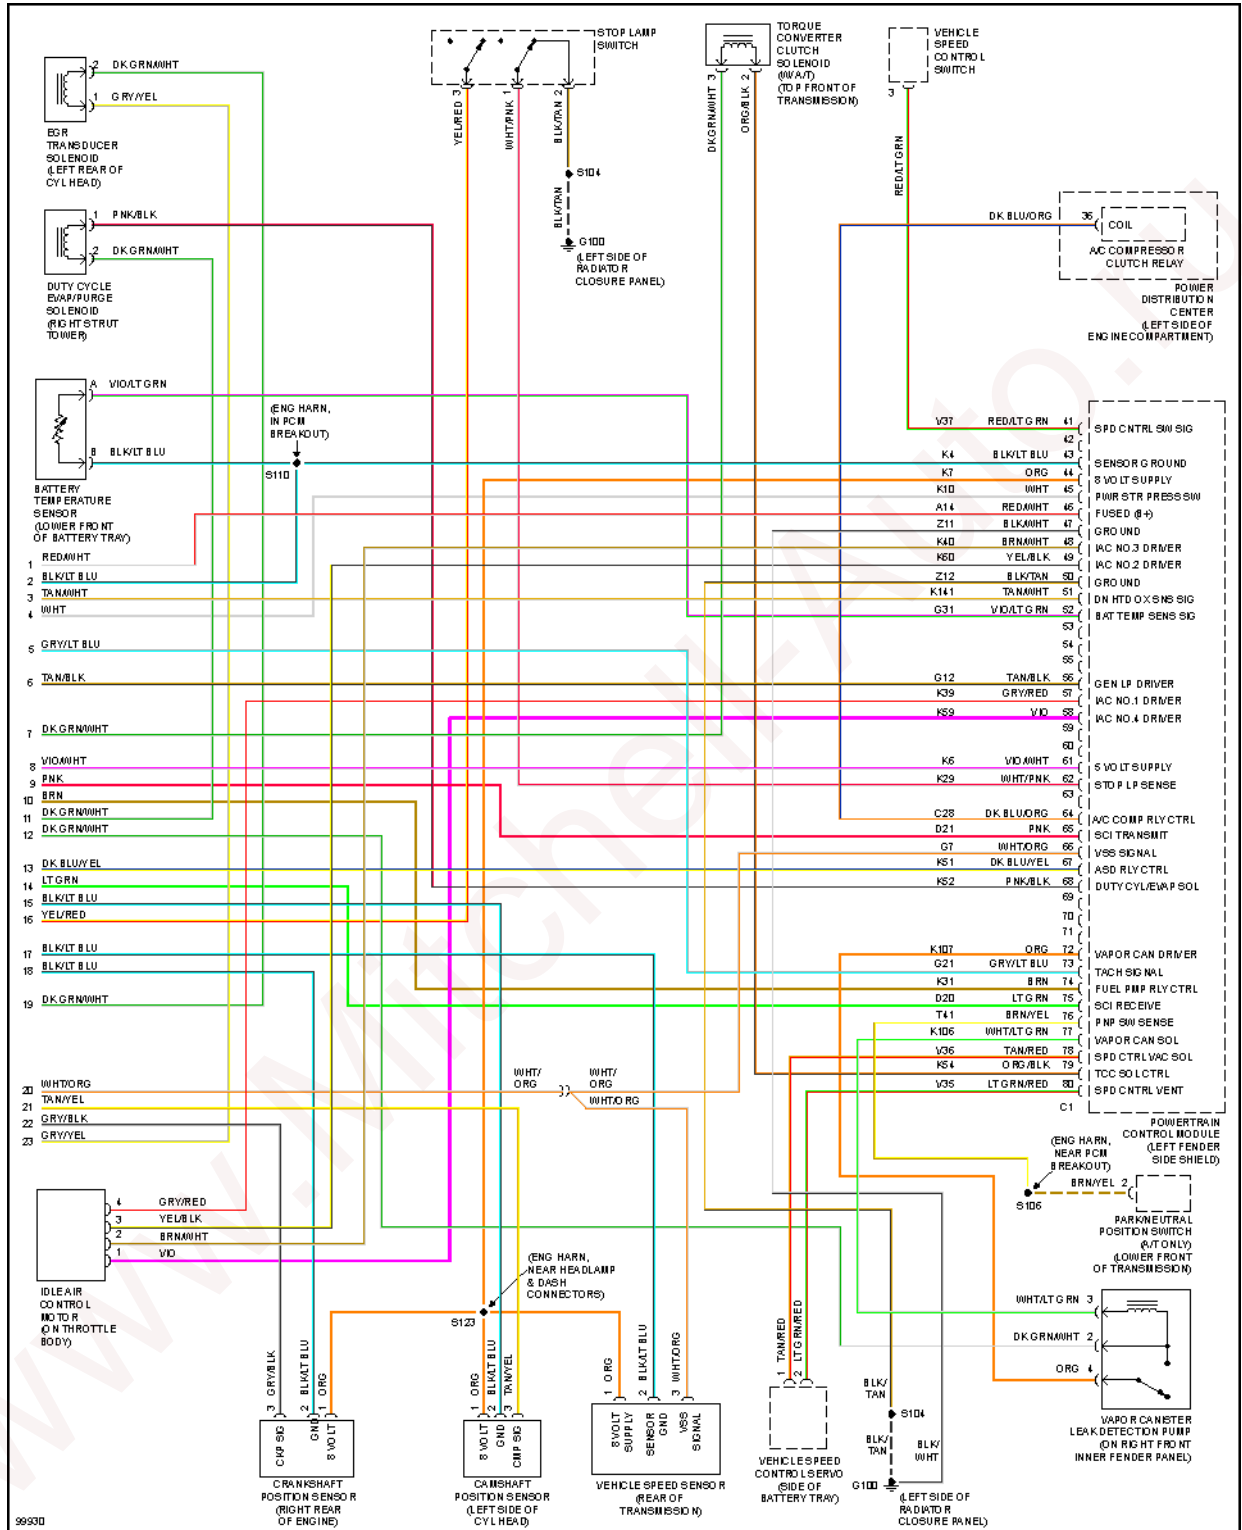

## 1998 System Wiring Diagrams Dodge - Neon

Fig. 10: 2.0L, Engine Performance Circuits (3 of 3)