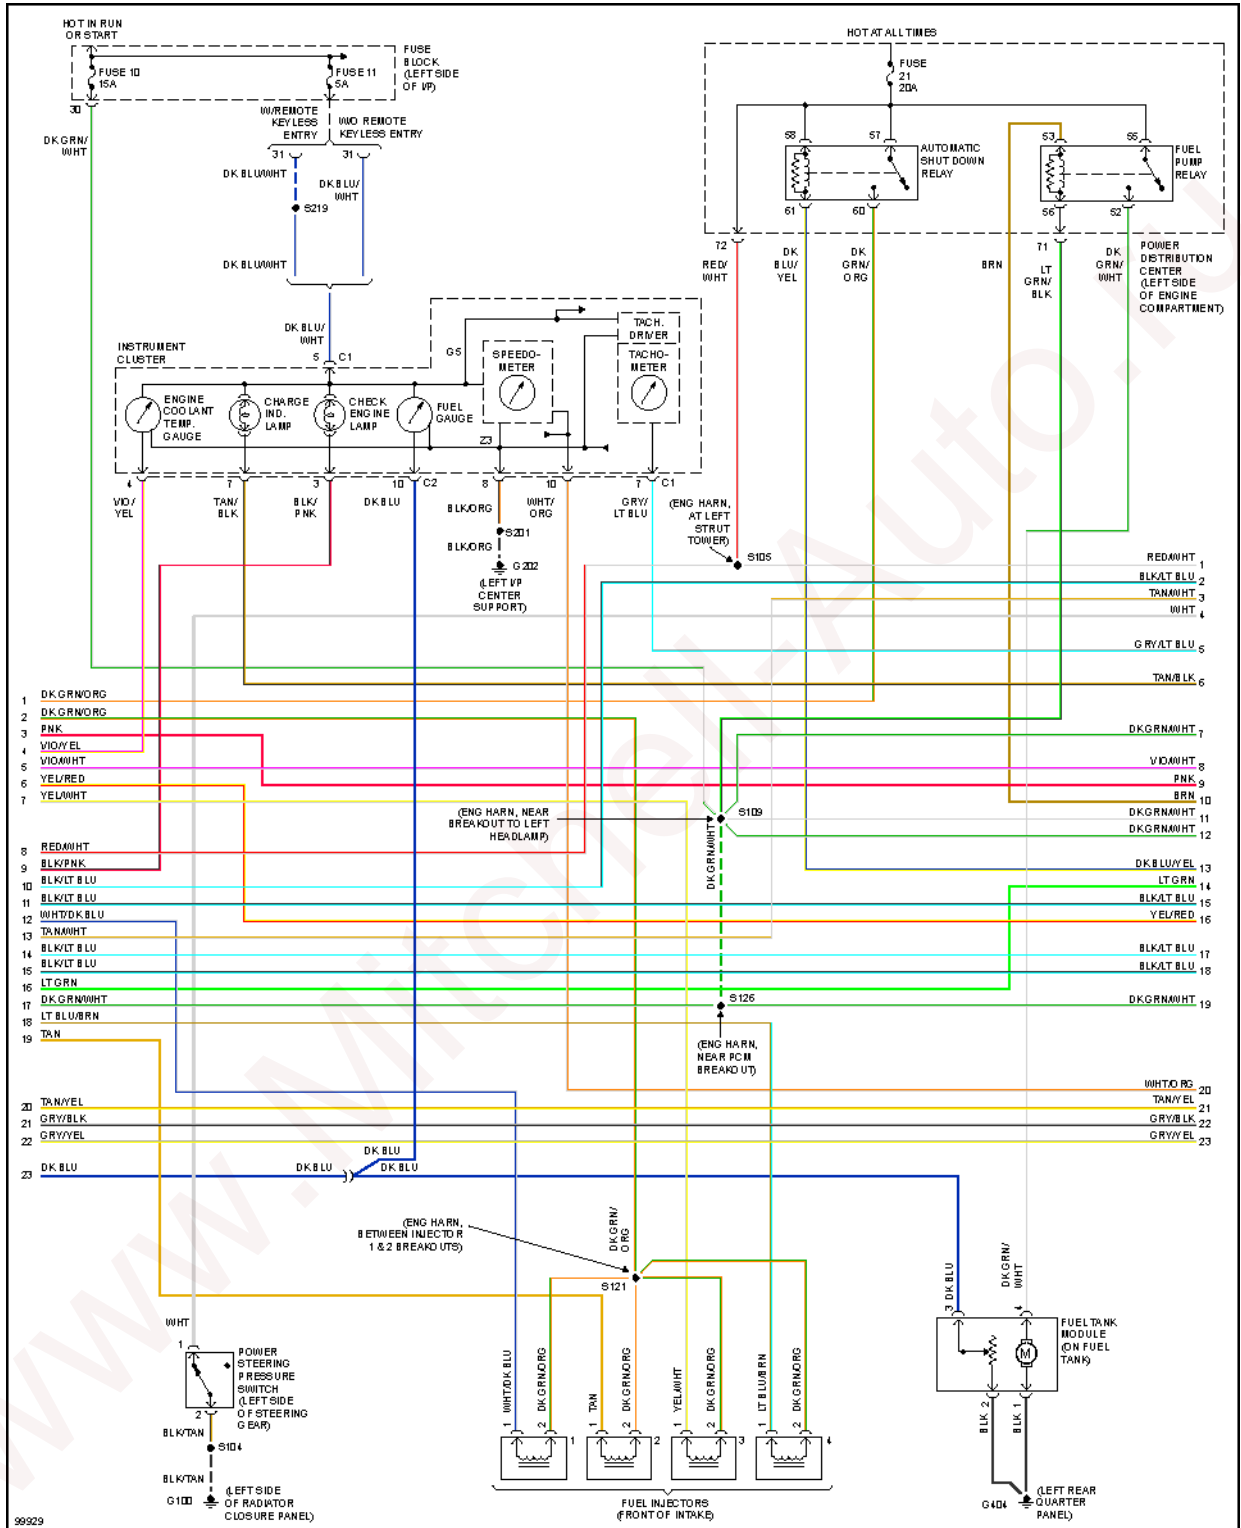

## 1998 System Wiring Diagrams Dodge - Neon

Fig. 9: 2.0L, Engine Performance Circuits (2 of 3)