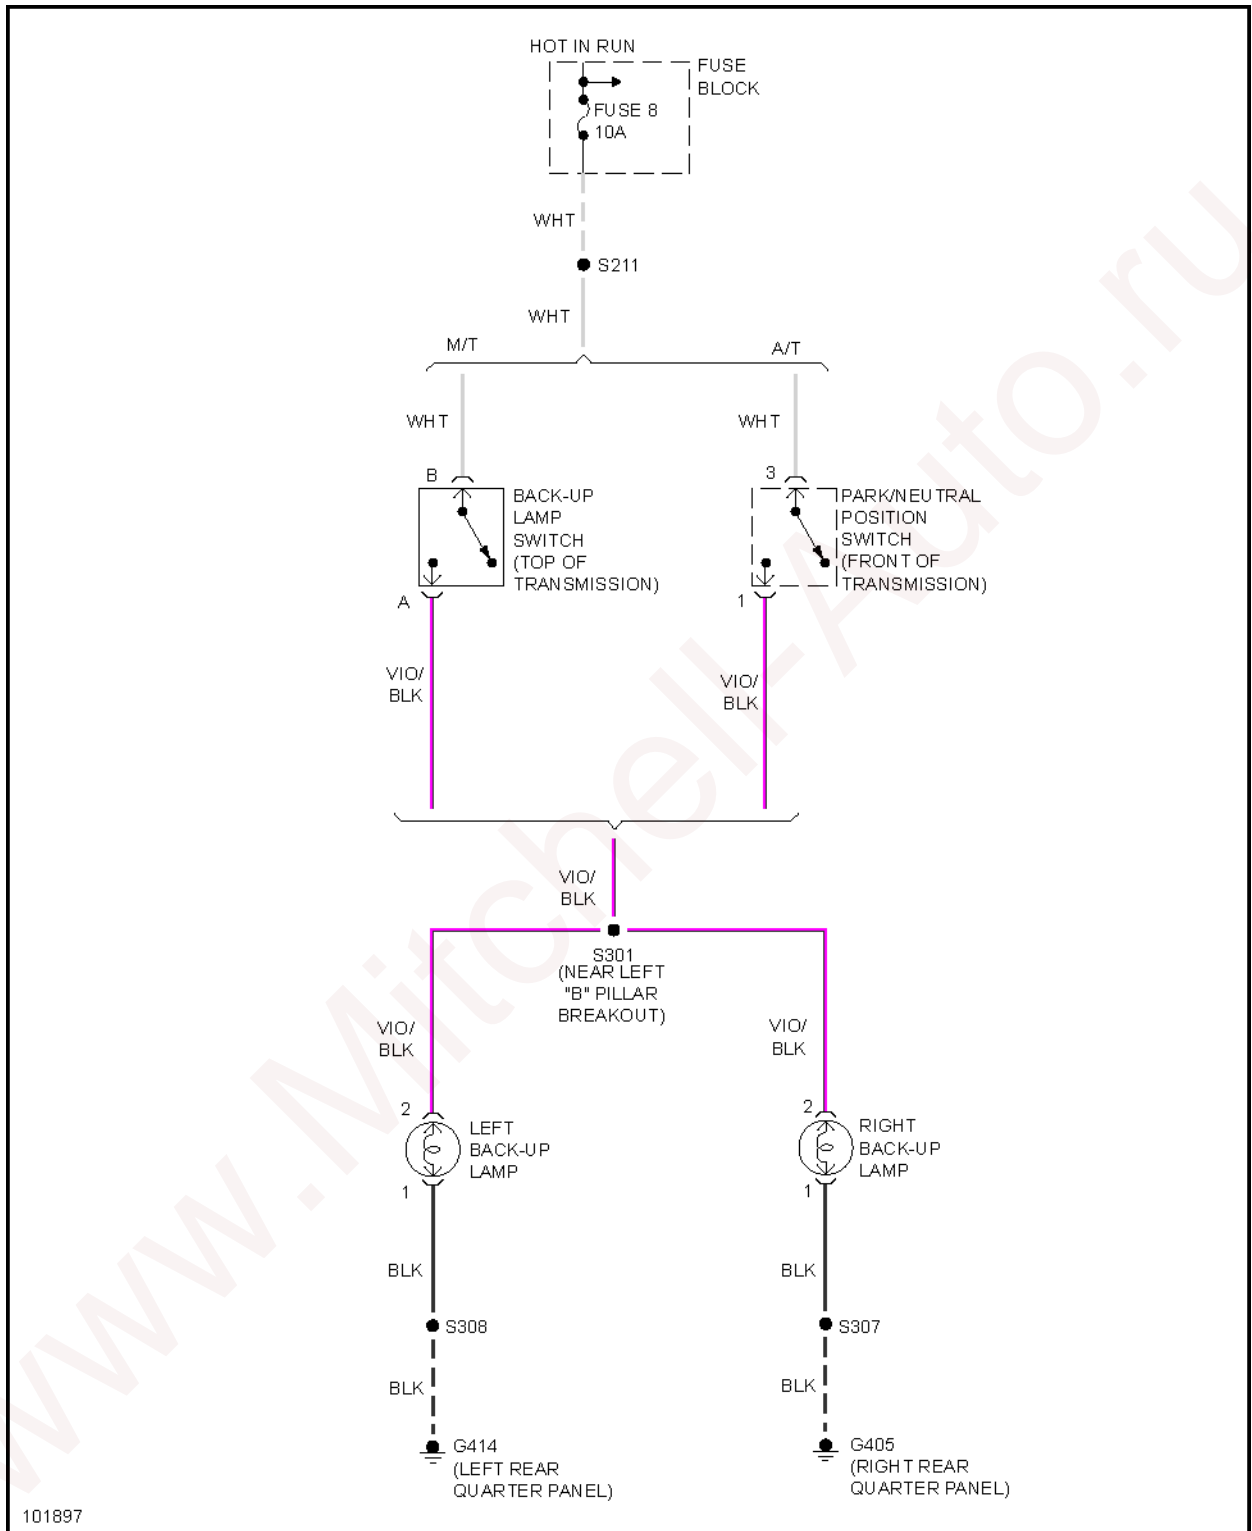

1998 Dodge Neon Sport

1998 System Wiring Diagrams Dodge - Neon