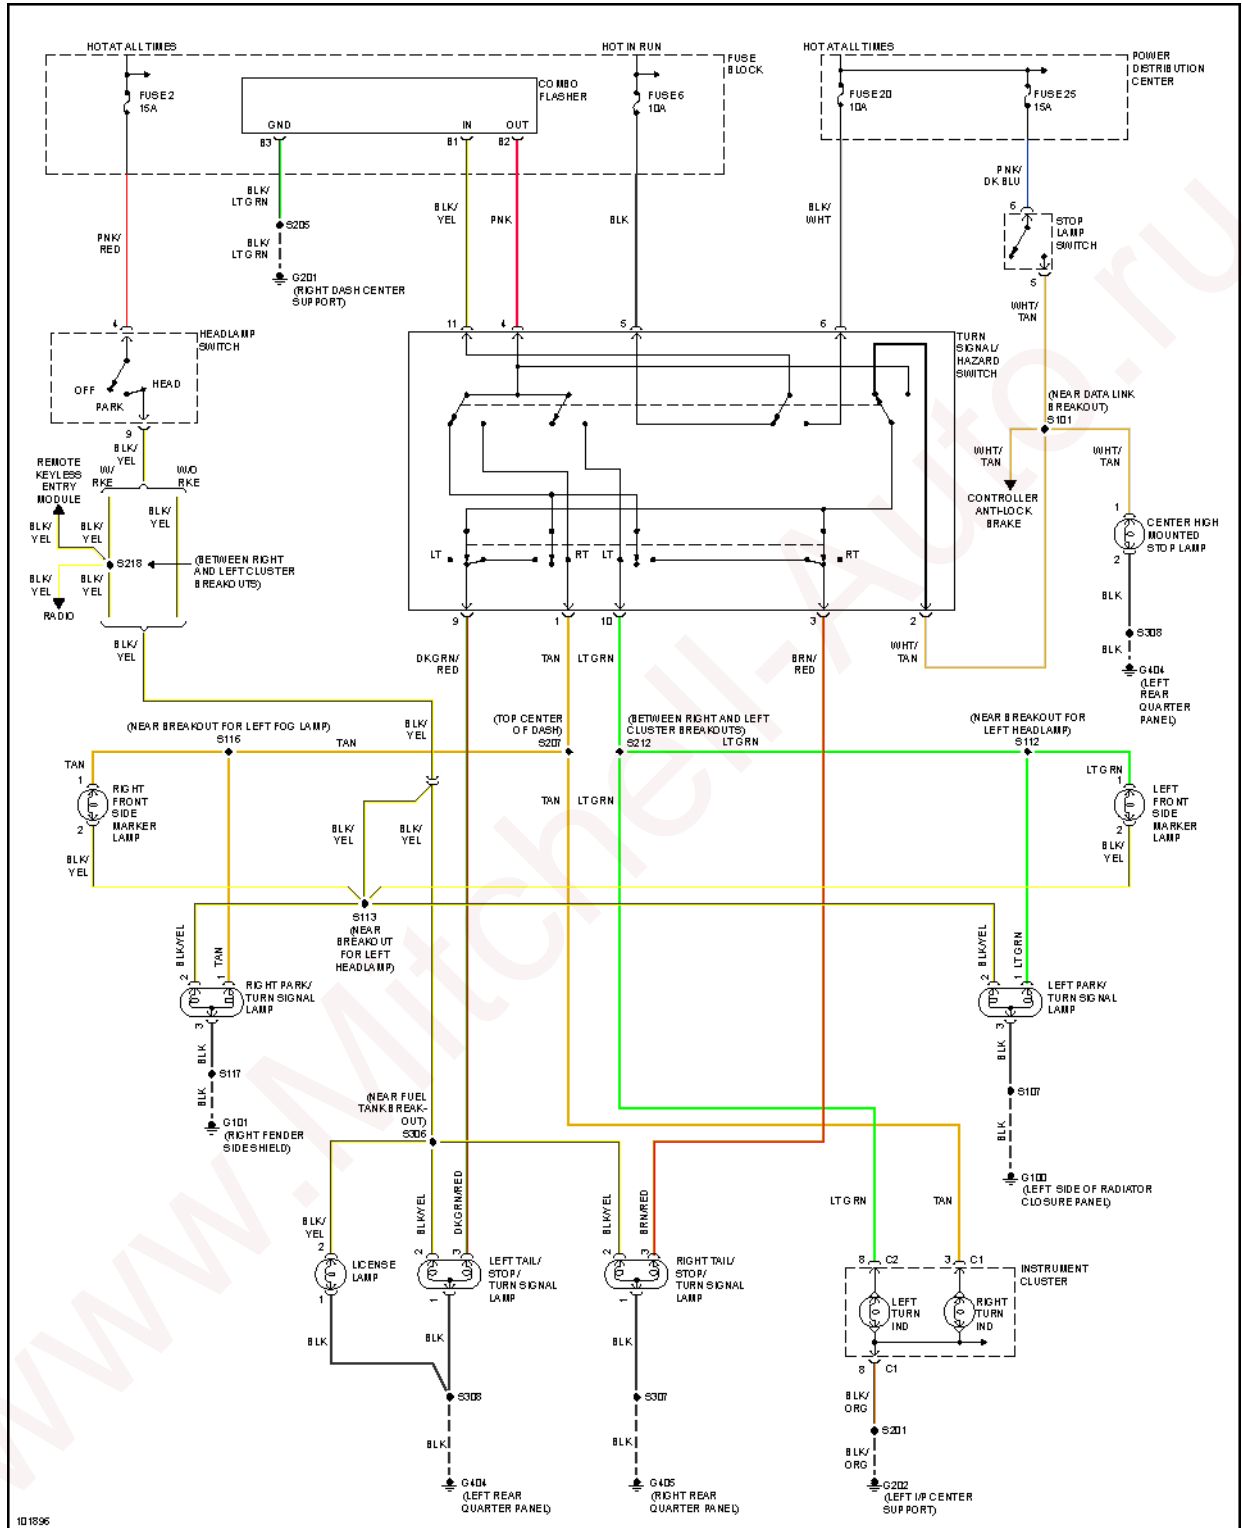

## 1998 System Wiring Diagrams Dodge - Neon

Fig. 12: Exterior Lamps Circuit