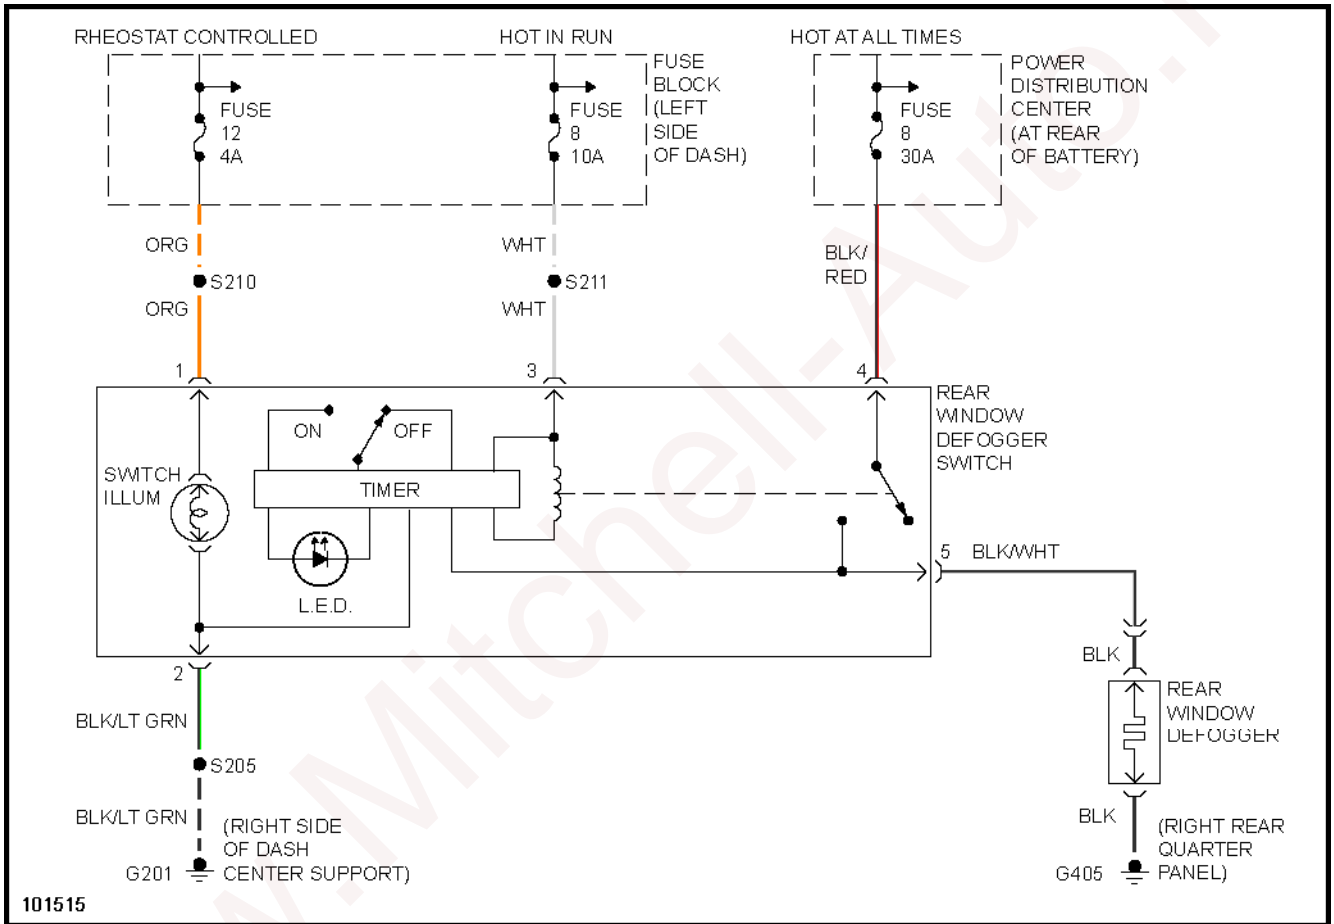

1998 Dodge Neon Sport

1998 System Wiring Diagrams Dodge - Neon

Fig. 7: Defogger Circuit

ENGINE PERFORMANCE