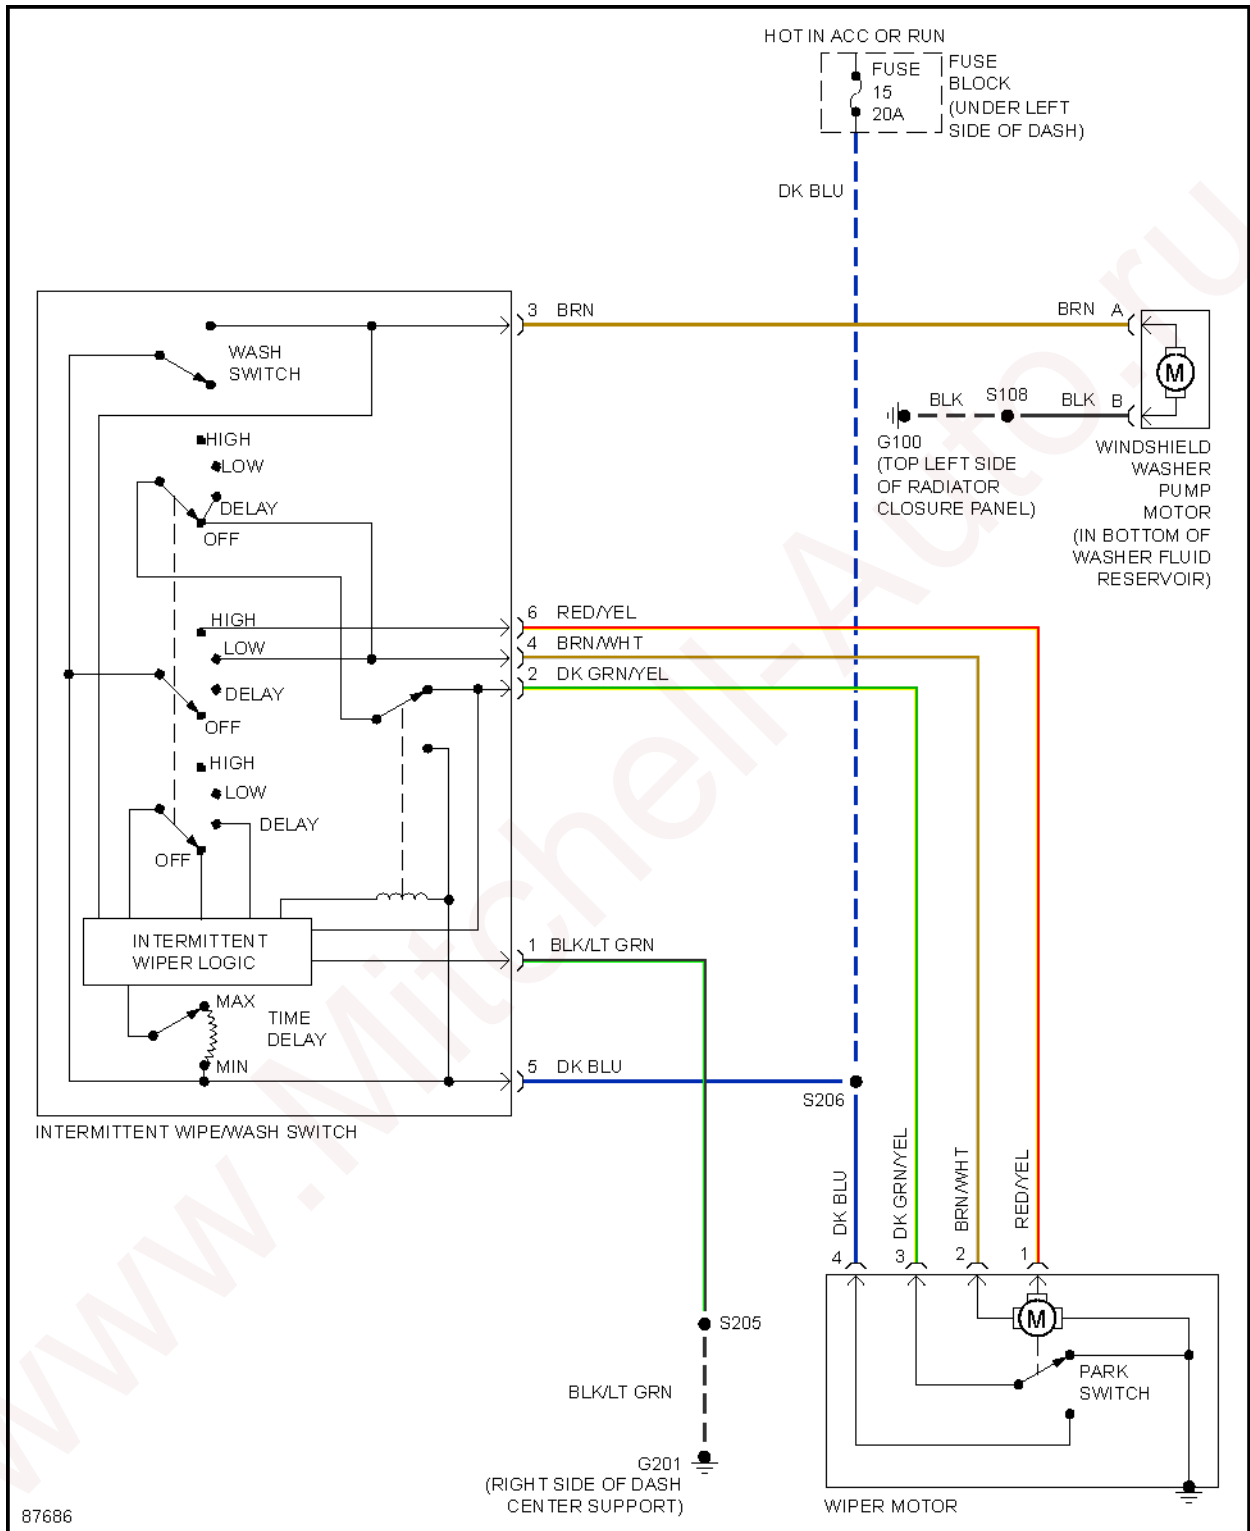

## 1998 System Wiring Diagrams Dodge - Neon

Fig. 36: Interval Wiper/Washer Circuit