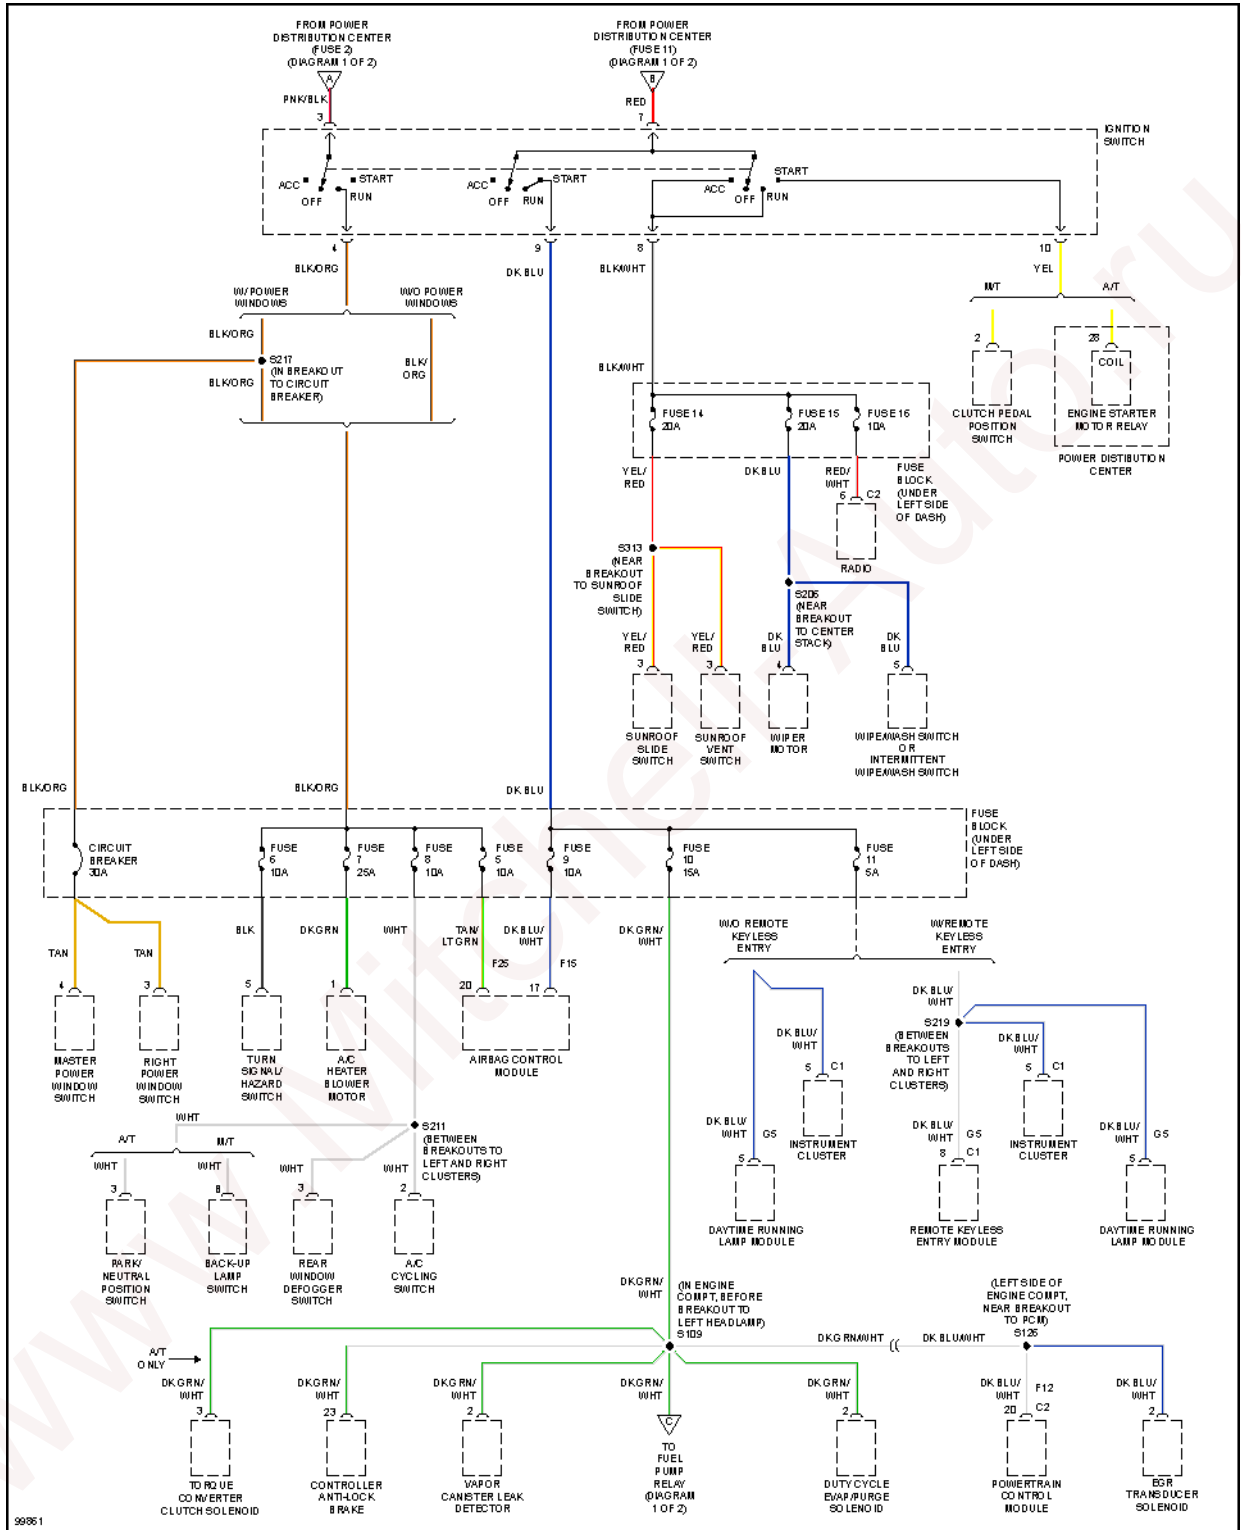

## 1998 System Wiring Diagrams Dodge - Neon

Fig. 23: Power Distribution Circuit (2 of 2)