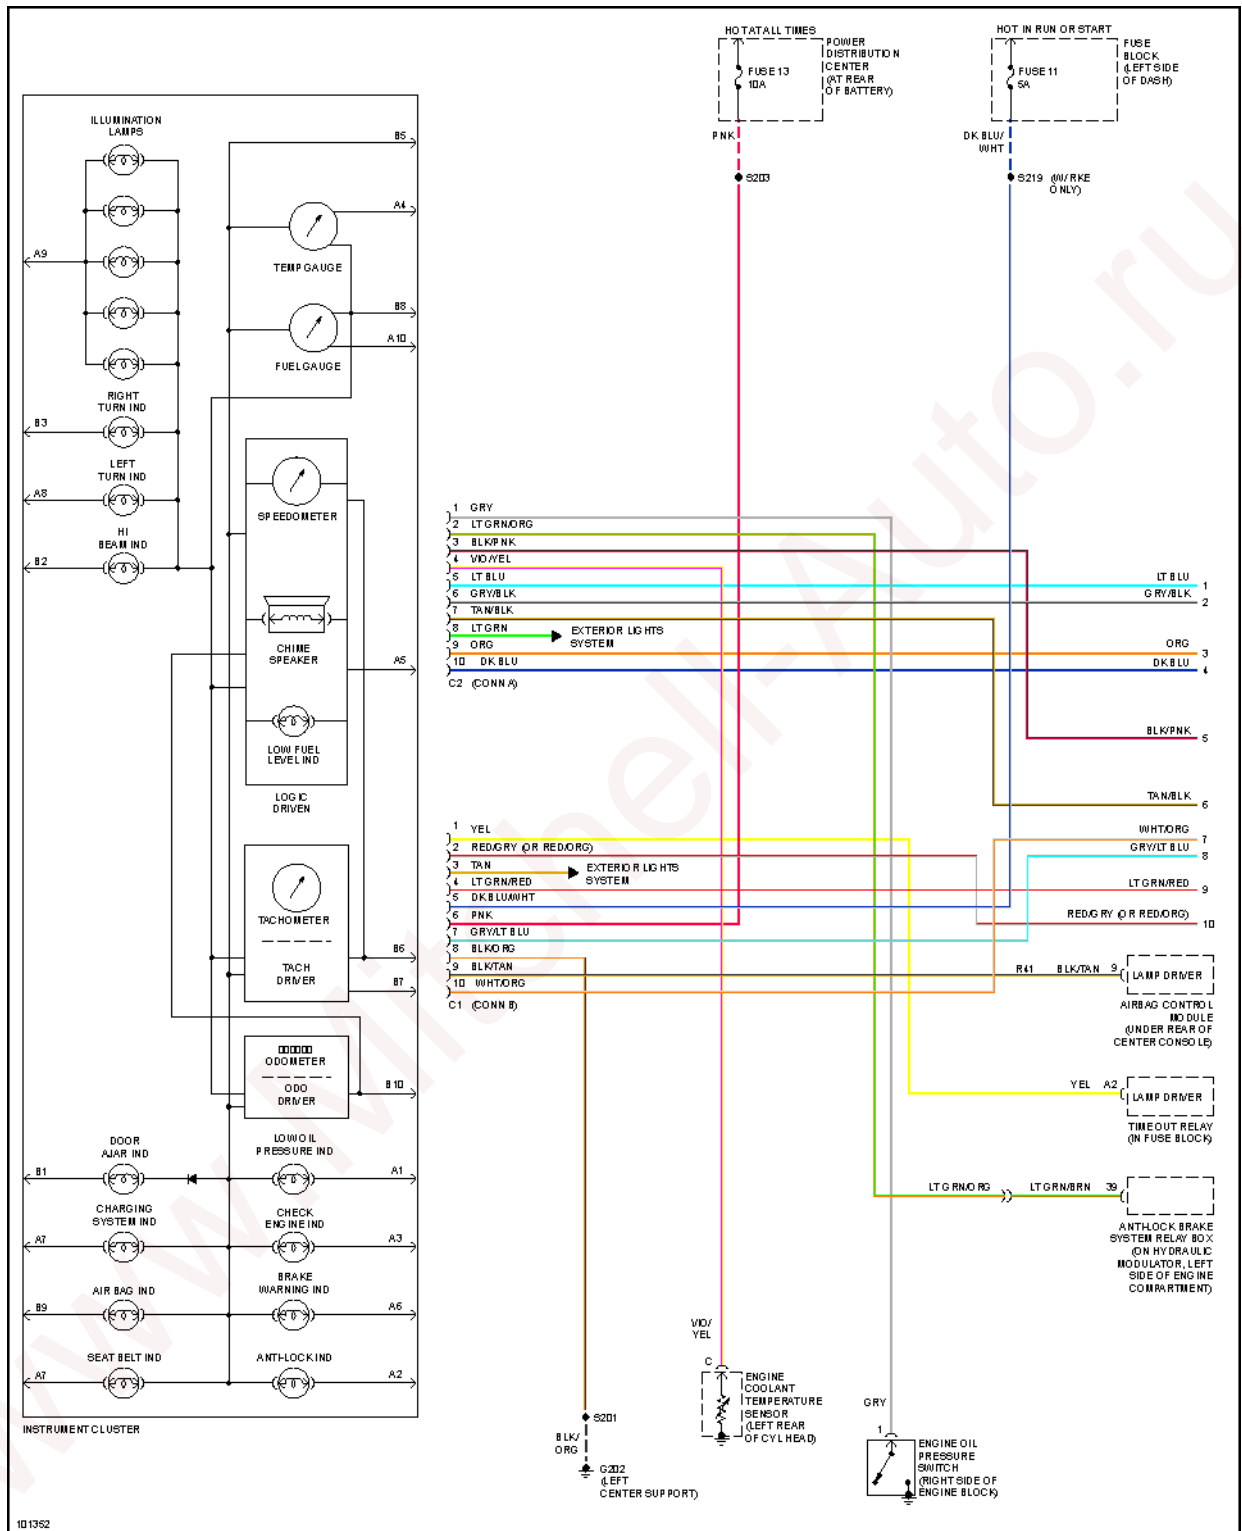

## 1998 System Wiring Diagrams Dodge - Neon

Fig. 18: Instrument Cluster Circuit (1 of 2)