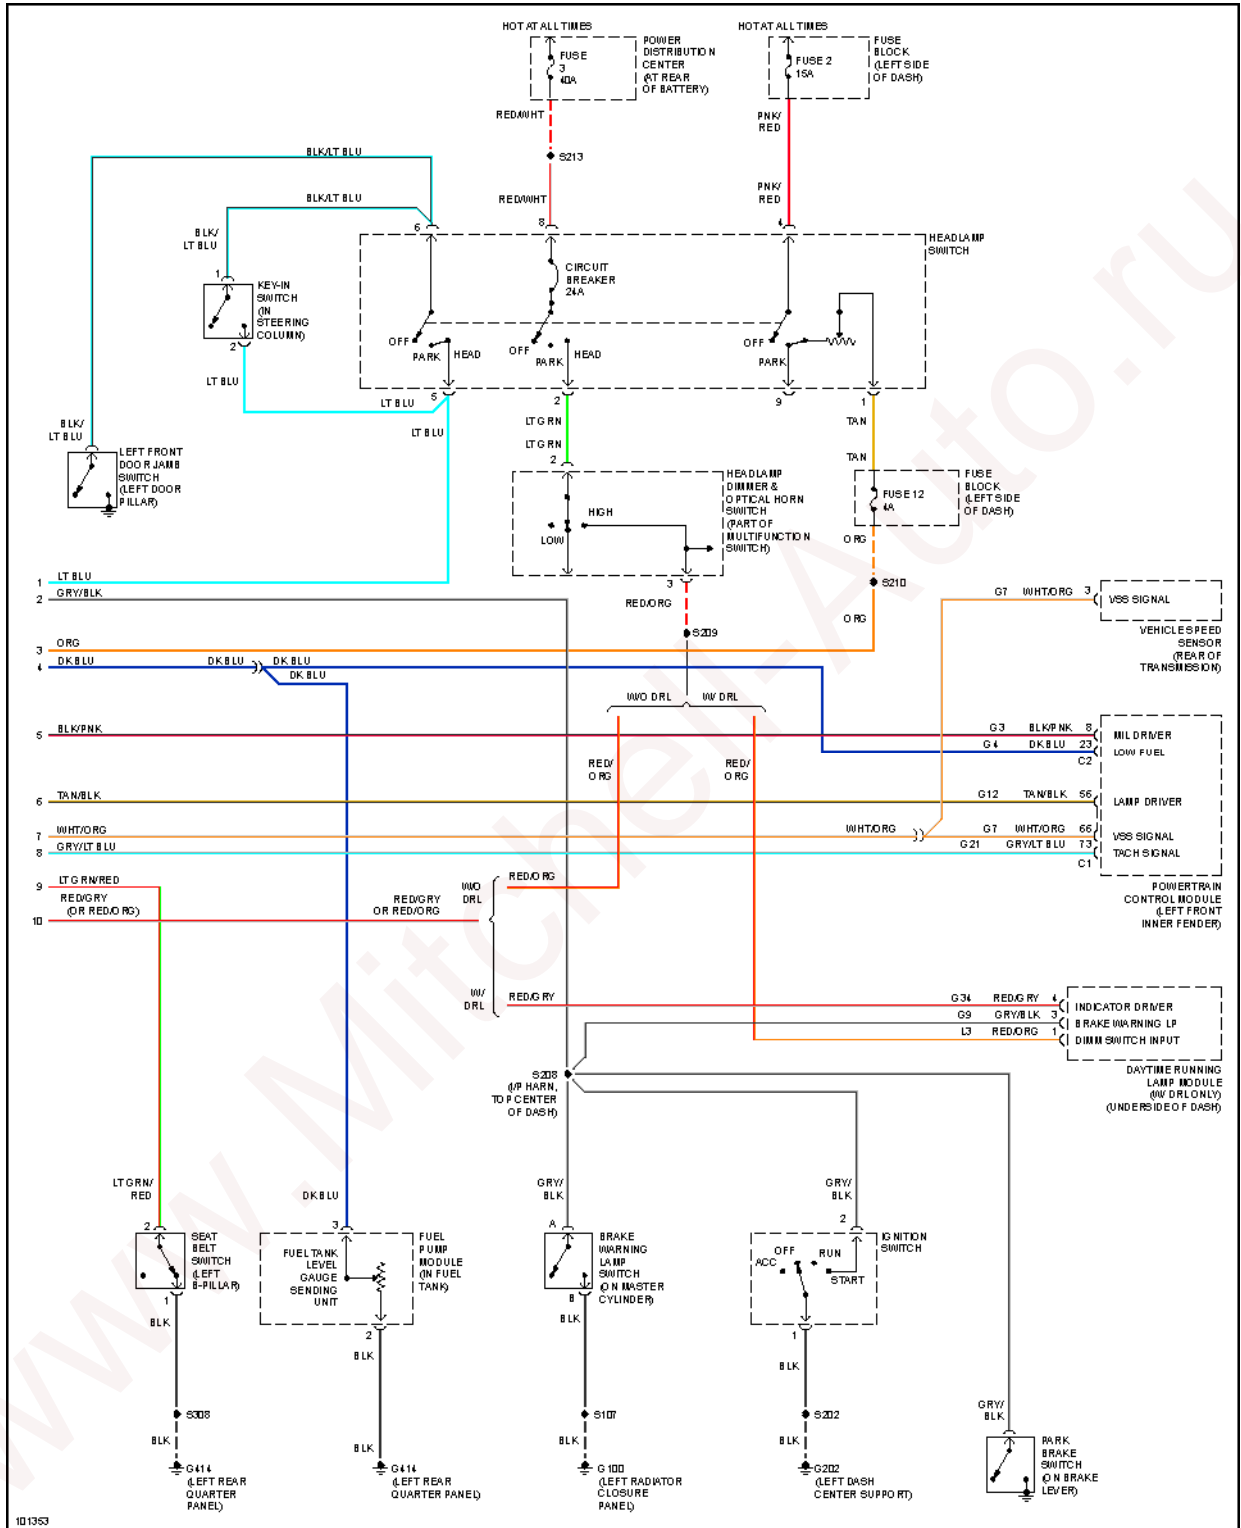

## 1998 System Wiring Diagrams Dodge - Neon

Fig. 19: Instrument Cluster Circuit (2 of 2)