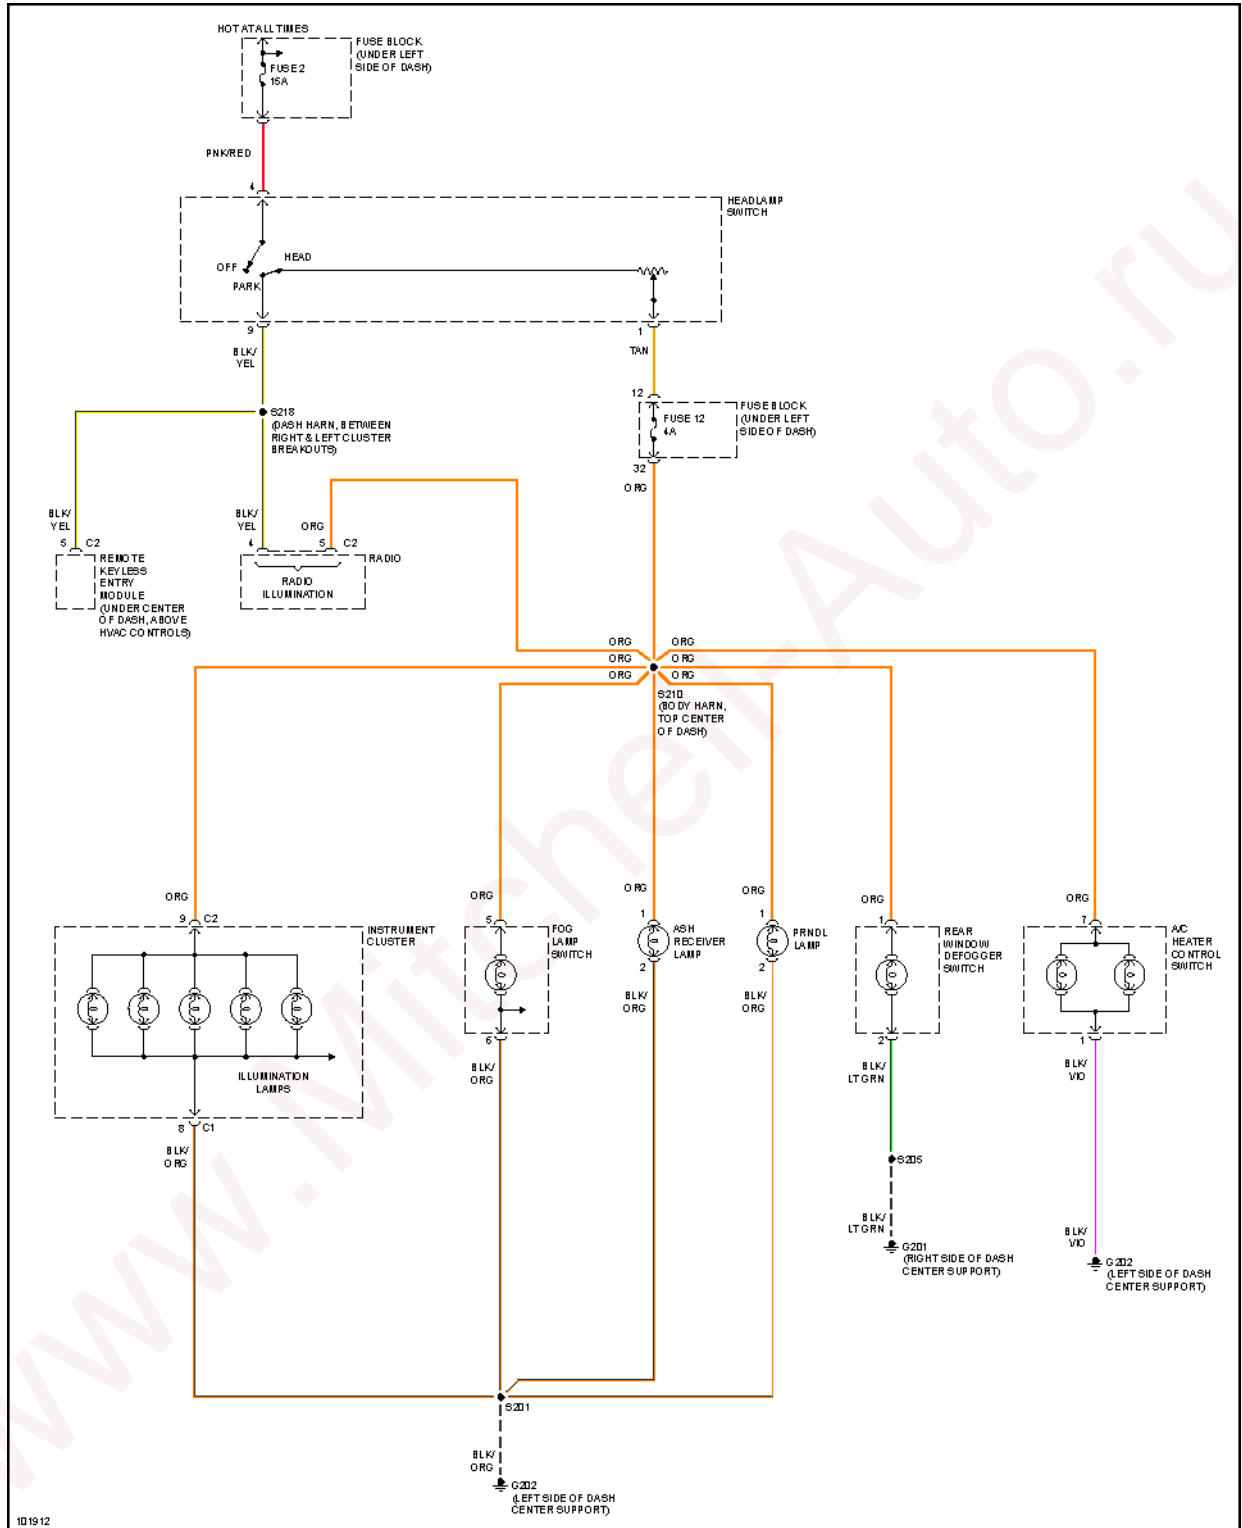

## 1998 System Wiring Diagrams Dodge - Neon

Fig. 21: Instrument Illumination Circuit