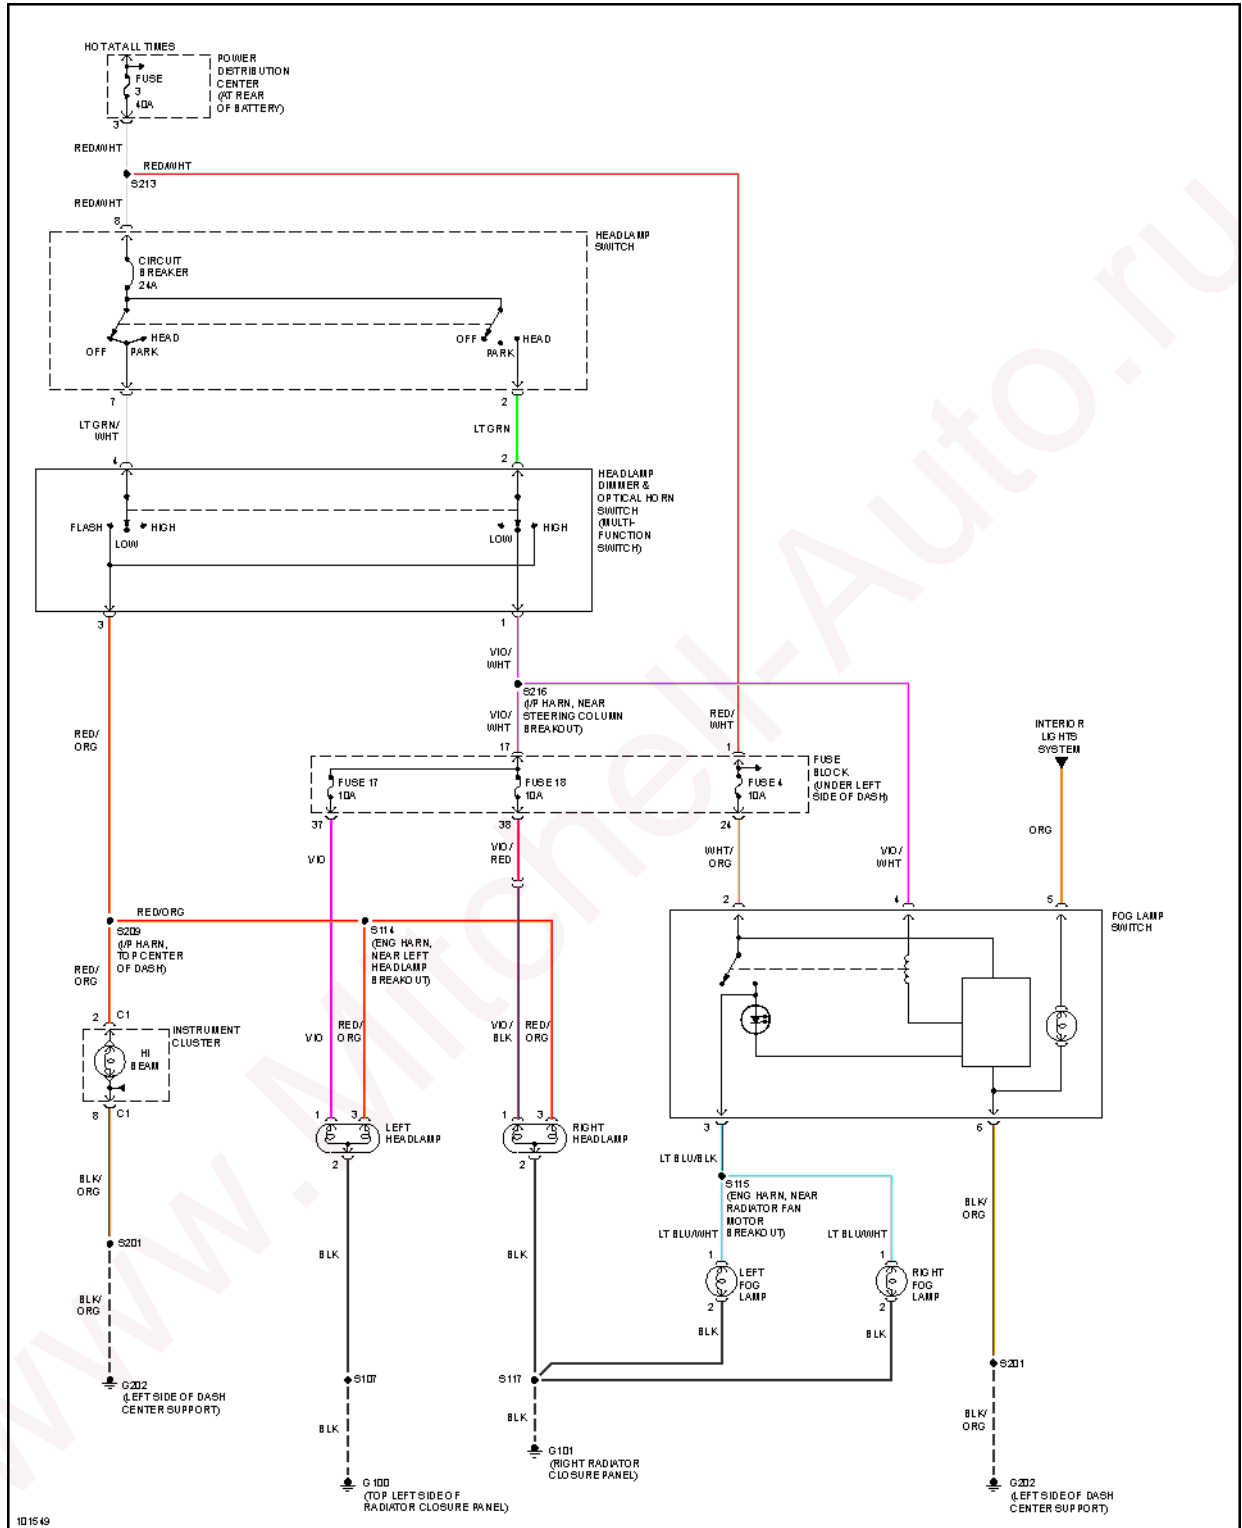

## 1998 System Wiring Diagrams Dodge - Neon

Fig. 16: Headlamps/Fog Lamps Circuit, W/O DRL