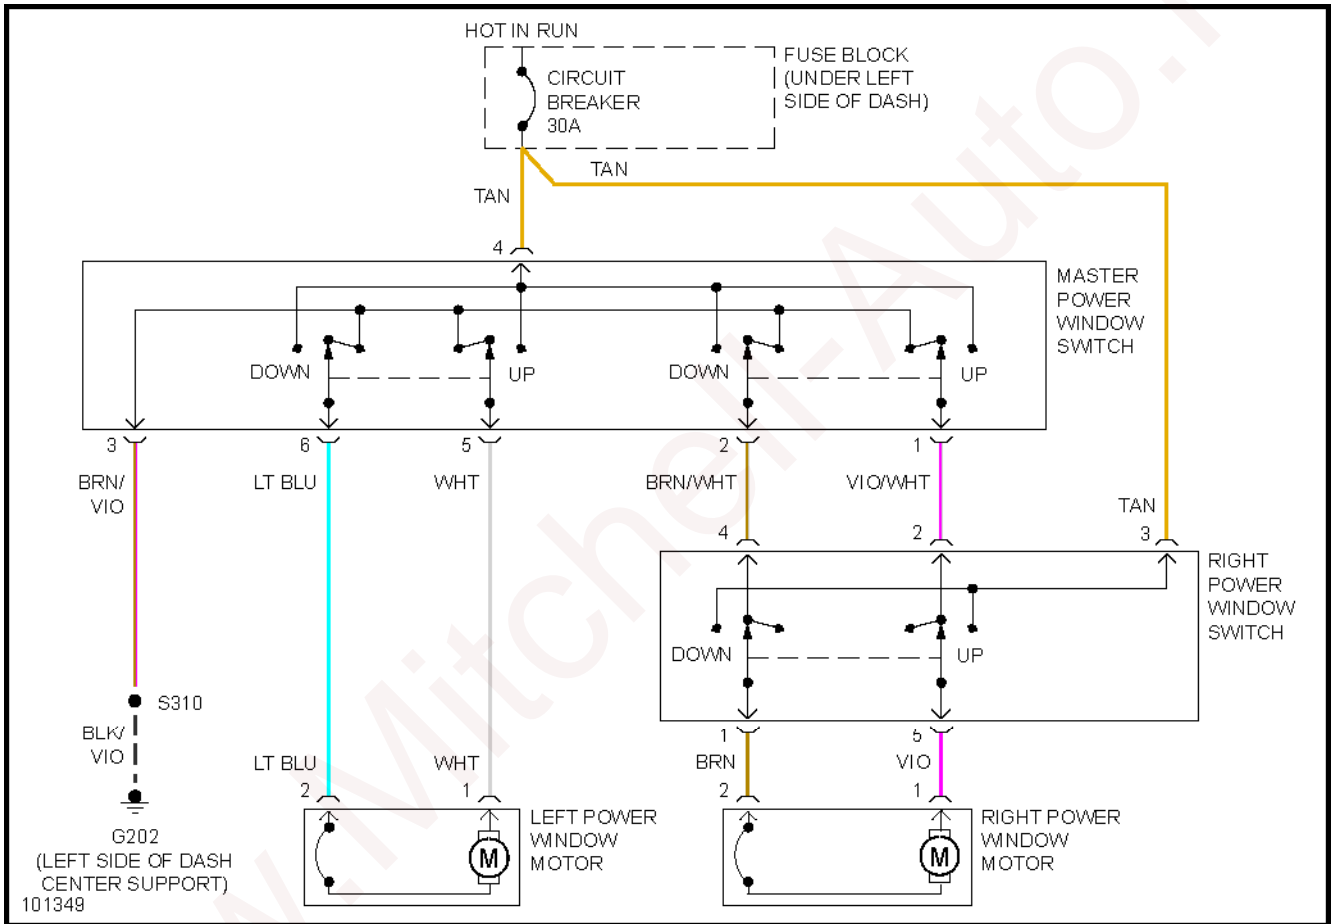

1998 Dodge Neon Sport

1998 System Wiring Diagrams Dodge - Neon

Fig. 28: Power Window Circuit

RADIO