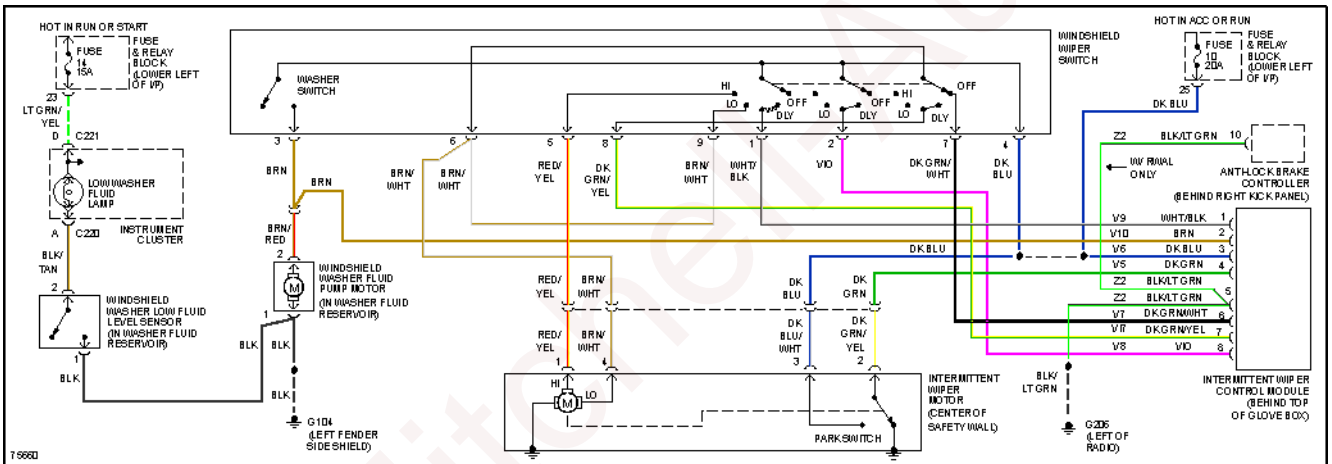

Fig. 49: 3.9L, Transmission Circuit (2 of 2)

5.2L

1996 Dodge Dakota

1996 System Wiring Diagrams Dodge - Dakota

Fig. 50: 5.2L, Transmission Circuit (1 of 2)

1996 Dodge Dakota

1996 System Wiring Diagrams Dodge - Dakota

Fig. 51: 5.2L, Transmission Circuit (2 of 2)

WARNING SYSTEMS

1996 Dodge Dakota

1996 System Wiring Diagrams Dodge - Dakota

Fig. 52: Warning System Circuits

WIPER/WASHER

1996 Dodge Dakota

1996 System Wiring Diagrams Dodge - Dakota

Fig. 53: Wiper/Washer Circuit