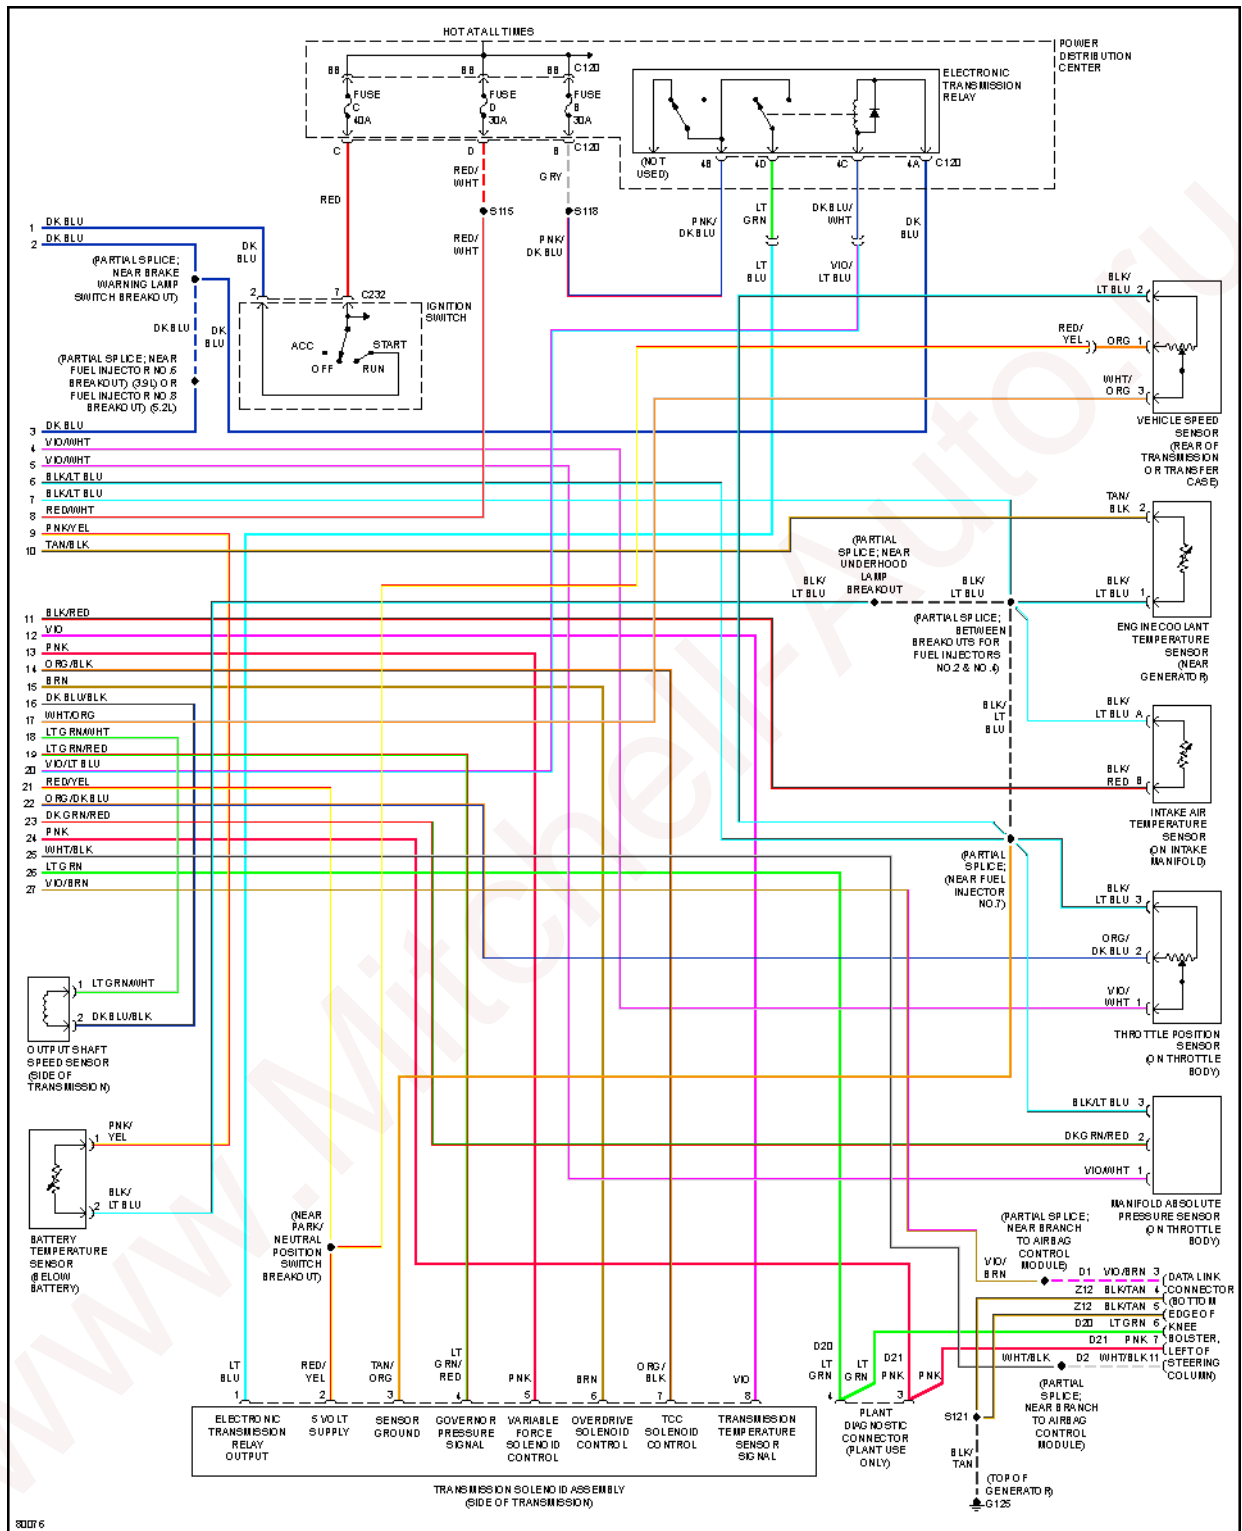

1996 System Wiring Diagrams Dodge - Dakota

Fig. 44: Charging Circuit

5.2L

1996 Dodge Dakota

1996 System Wiring Diagrams Dodge - Dakota

Fig. 45: 5.2L, Starting Circuit

1996 Dodge Dakota

1996 System Wiring Diagrams Dodge - Dakota

Fig. 47: Supplemental Restraint Circuit

TRANSMISSION

1996 Dodge Dakota

1996 System Wiring Diagrams Dodge - Dakota

3.9L

Fig. 48: 3.9L, Transmission Circuit (1 of 2)

1996 Dodge Dakota

1996 System Wiring Diagrams Dodge - Dakota

Fig. 49: 3.9L, Transmission Circuit (2 of 2)

5.2L

1996 Dodge Dakota

1996 System Wiring Diagrams Dodge - Dakota

Fig. 50: 5.2L, Transmission Circuit (1 of 2)

1996 Dodge Dakota

1996 System Wiring Diagrams Dodge - Dakota

Fig. 51: 5.2L, Transmission Circuit (2 of 2)

WARNING SYSTEMS

1996 Dodge Dakota

1996 System Wiring Diagrams Dodge - Dakota

Fig. 52: Warning System Circuits

WIPER/WASHER

1996 Dodge Dakota

1996 System Wiring Diagrams Dodge - Dakota