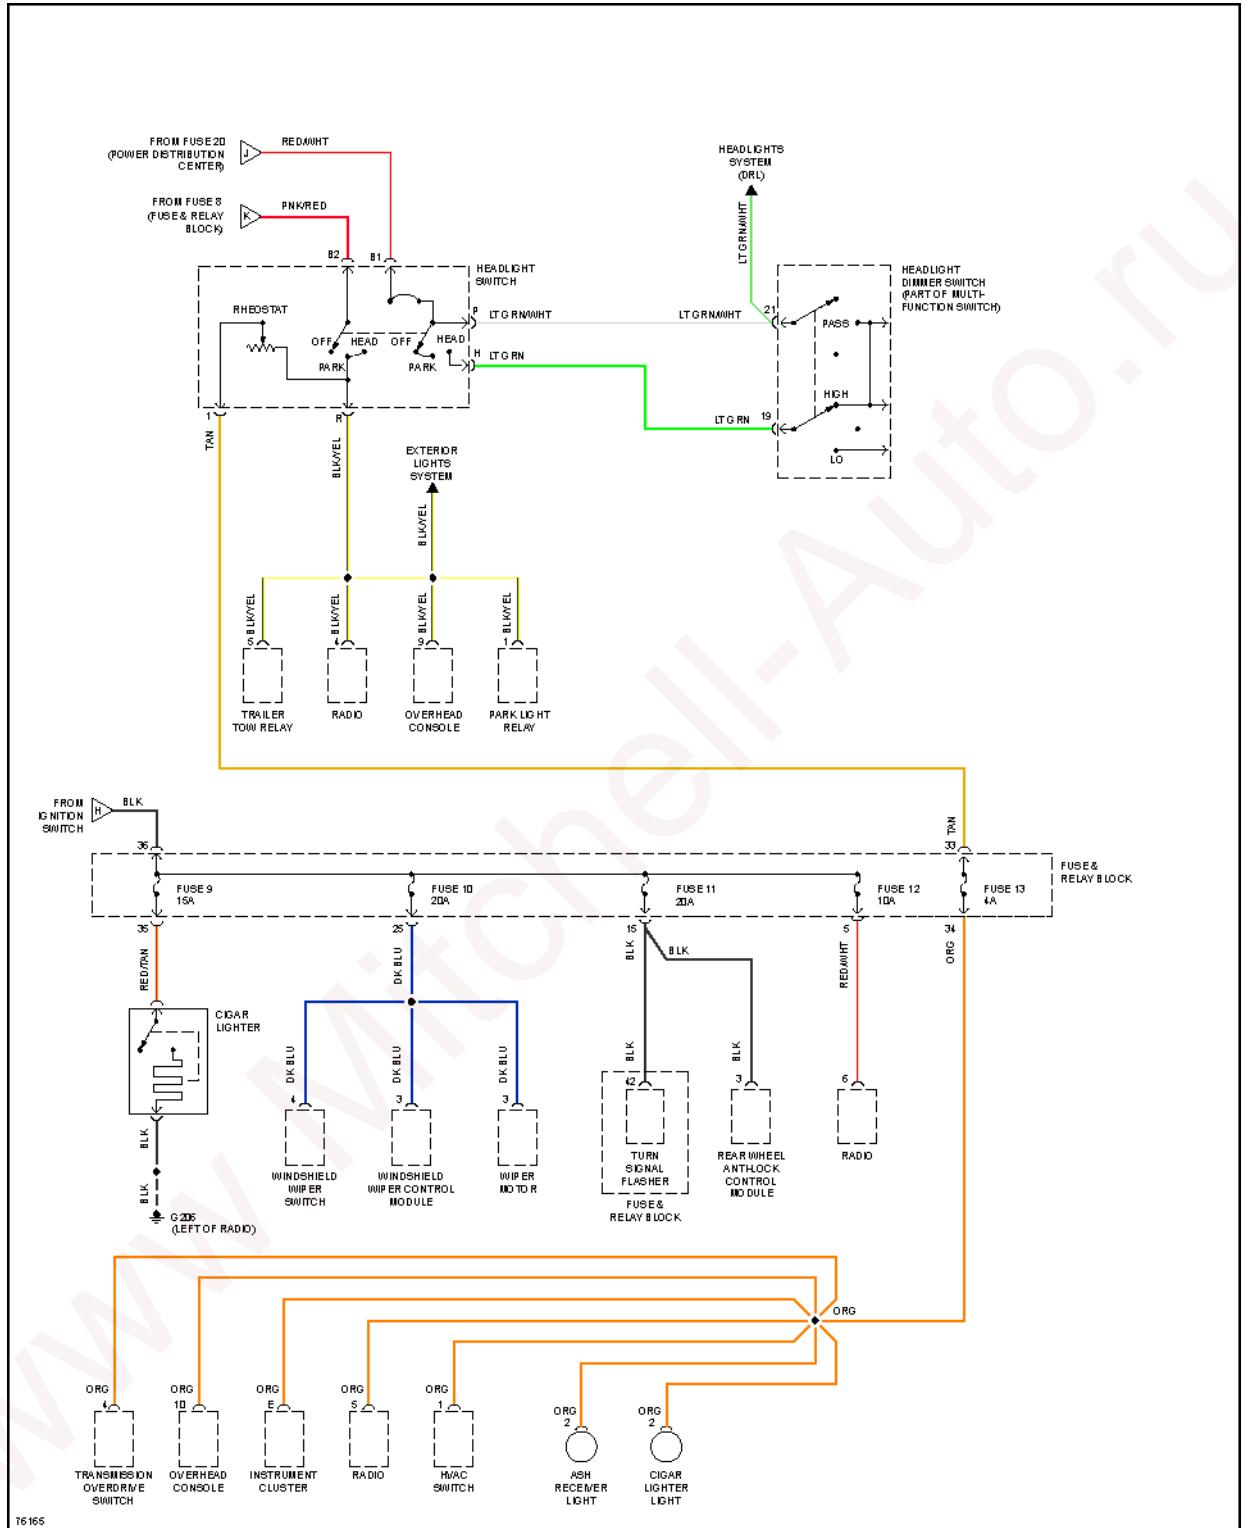

1996 System Wiring Diagrams Dodge - Dakota

Fig. 33: Power Distribution Circuit (3 of 4)

1996 Dodge Dakota

1996 System Wiring Diagrams Dodge - Dakota

Fig. 34: Power Distribution Circuit (4 of 4)

POWER DOOR LOCKS

Fig. 35: Power Door Lock Circuit

POWER MIRRORS

Fig. 36: Automatic Day/Night Mirror Circuit

1996 Dodge Dakota

1996 System Wiring Diagrams Dodge - Dakota

Fig. 37: Power Mirror Circuit

POWER WINDOWS

Fig. 38: Power Window Circuit