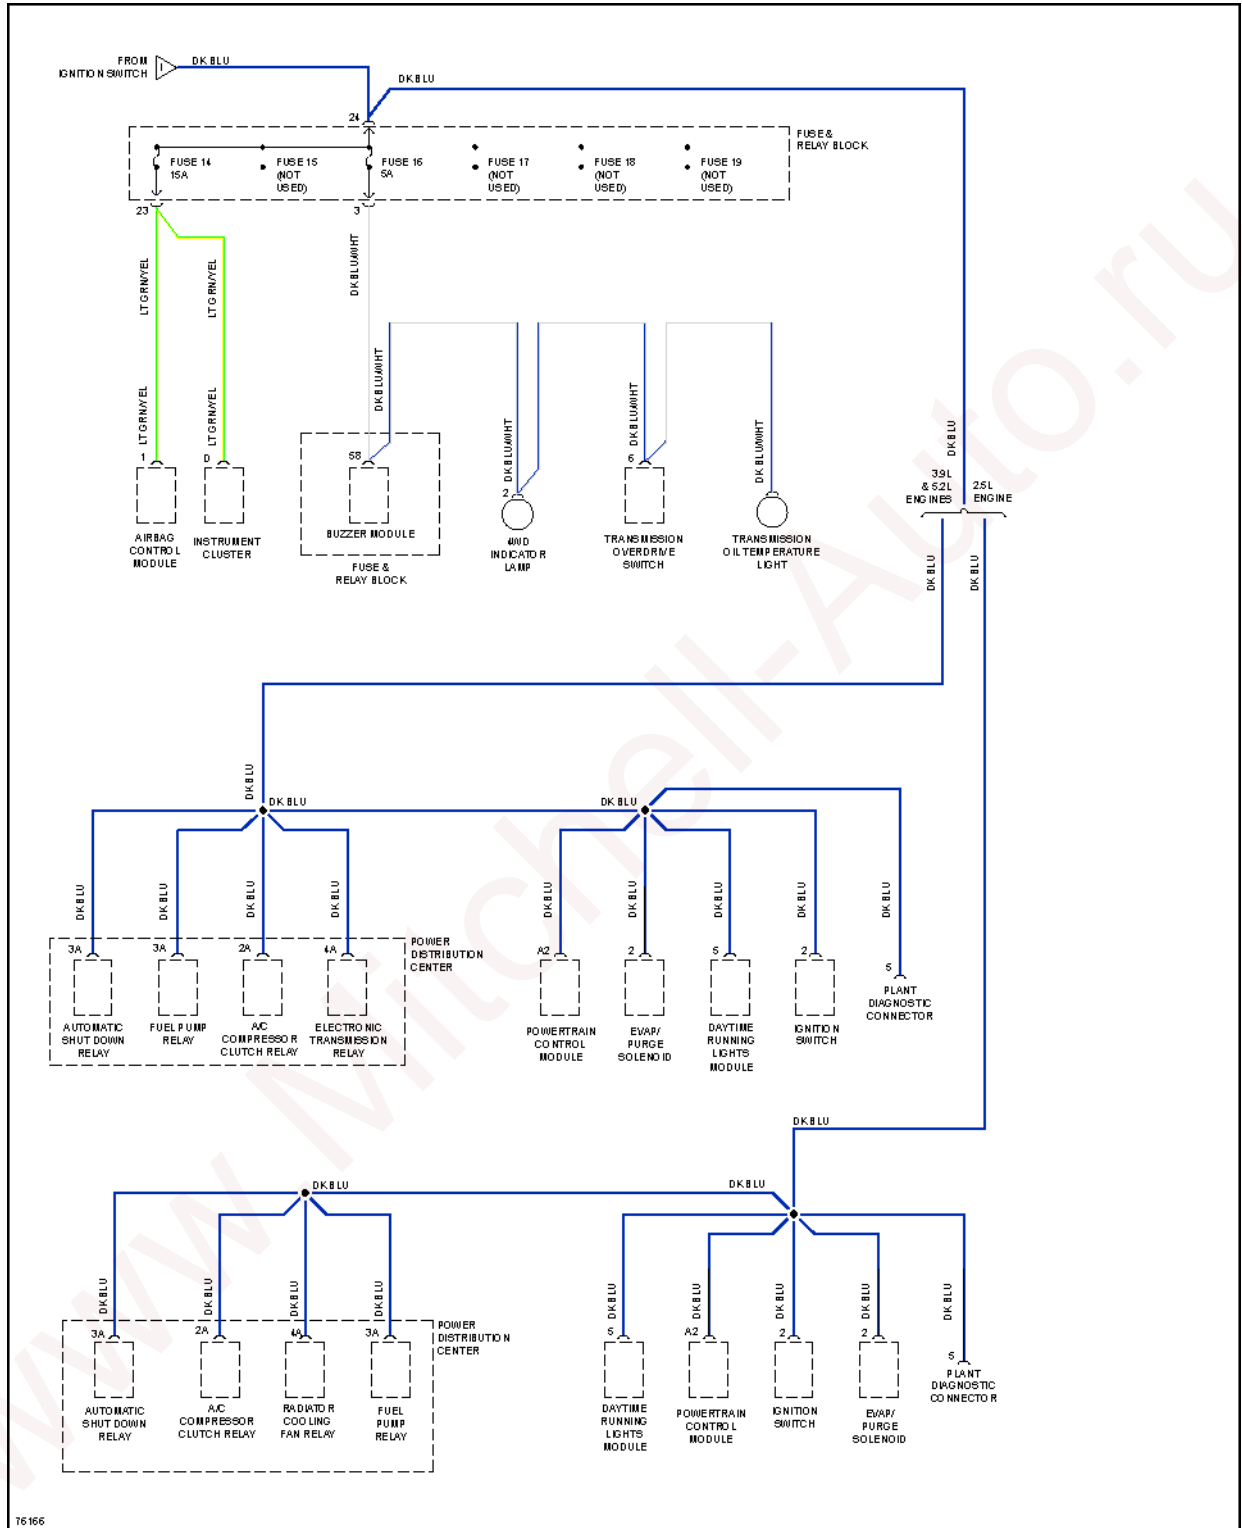

1996 System Wiring Diagrams Dodge - Dakota

Fig. 31: Power Distribution Circuit (1 of 4)

1996 Dodge Dakota

1996 System Wiring Diagrams Dodge - Dakota

Fig. 32: Power Distribution Circuit (2 of 4)

1996 Dodge Dakota

1996 System Wiring Diagrams Dodge - Dakota

Fig. 33: Power Distribution Circuit (3 of 4)

1996 Dodge Dakota

1996 System Wiring Diagrams Dodge - Dakota

Fig. 34: Power Distribution Circuit (4 of 4)

POWER DOOR LOCKS

Fig. 35: Power Door Lock Circuit

POWER MIRRORS

Fig. 36: Automatic Day/Night Mirror Circuit

1996 Dodge Dakota

1996 System Wiring Diagrams Dodge - Dakota

Fig. 37: Power Mirror Circuit

POWER WINDOWS

Fig. 38: Power Window Circuit