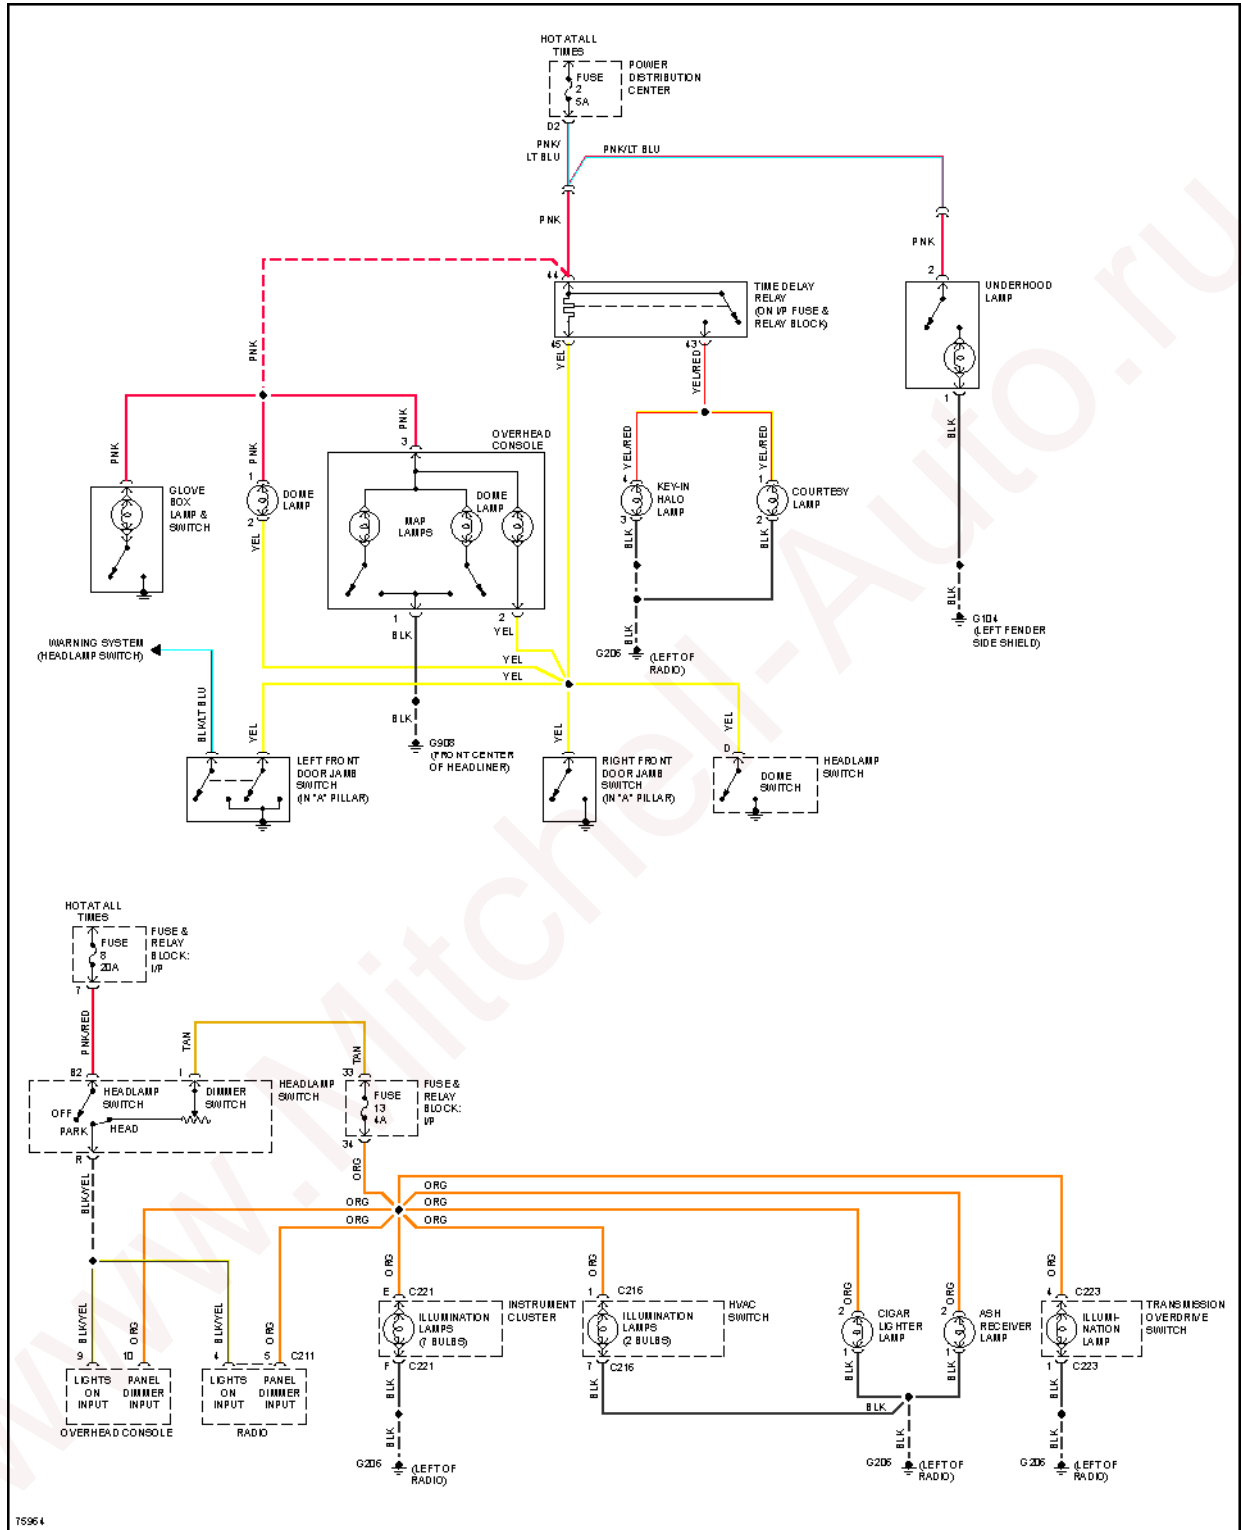

Fig. 26: Headlamps/Fog Lamps/Off-Road Lamps Circuit, W/O DRL

HORN

Fig. 27: Horn Circuit

INSTRUMENT CLUSTER

1996 Dodge Dakota

1996 System Wiring Diagrams Dodge - Dakota

Fig. 28: Instrument Cluster Circuit

1996 Dodge Dakota

1996 System Wiring Diagrams Dodge - Dakota

Fig. 29: Overhead Console Circuit

INTERIOR LIGHTS

1996 Dodge Dakota

1996 System Wiring Diagrams Dodge - Dakota

Fig. 30: Interior Light Circuit

POWER DISTRIBUTION

1996 Dodge Dakota