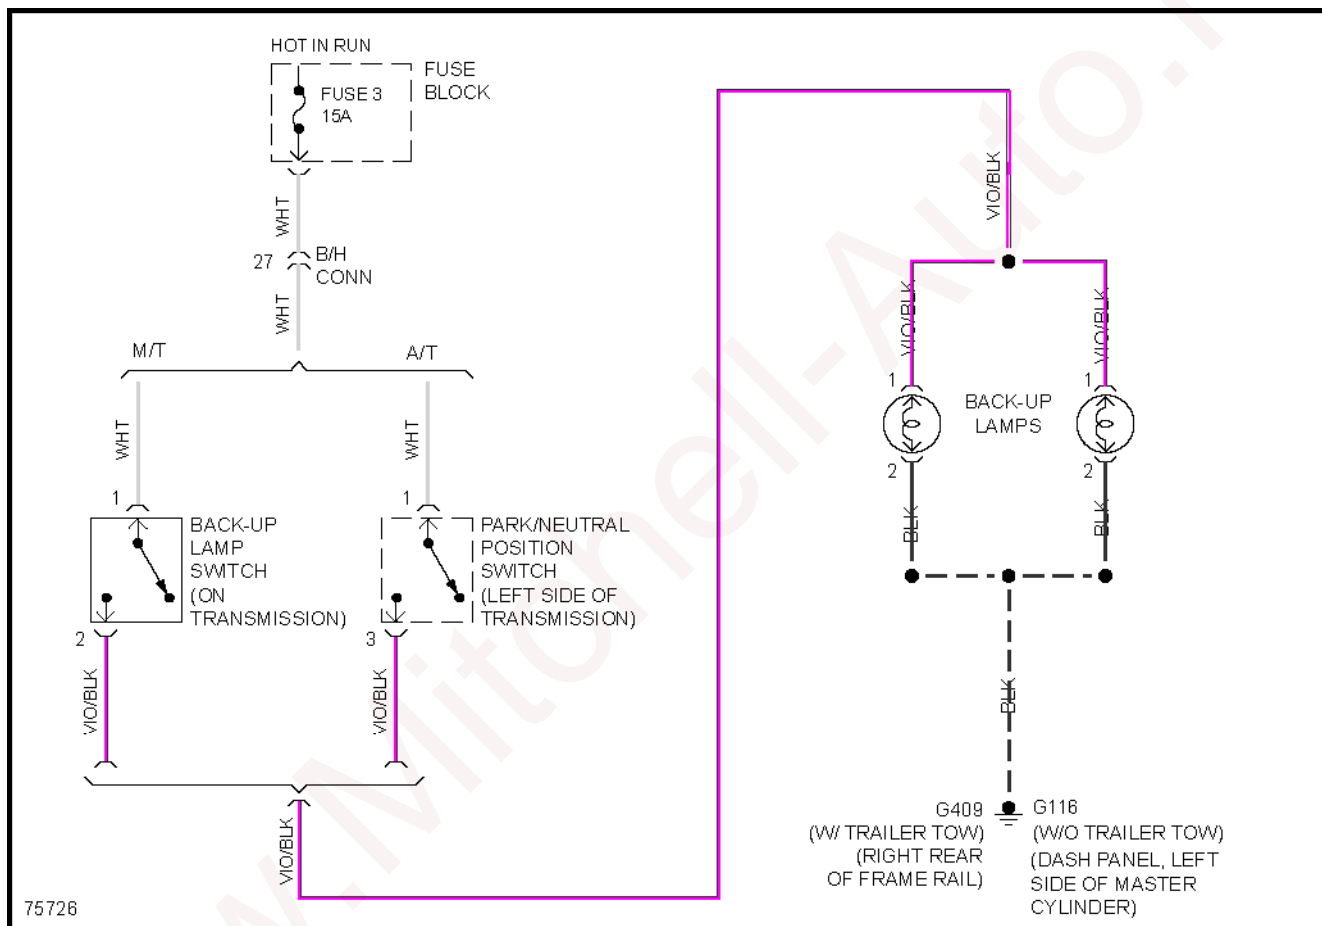

1996 Dodge Dakota

1996 System Wiring Diagrams Dodge - Dakota

Fig. 20: 5.2L, Engine Performance Circuits (3 of 3)

EXTERIOR LIGHTS

Fig. 21: Back-up Lamps Circuit

1996 Dodge Dakota

1996 System Wiring Diagrams Dodge - Dakota