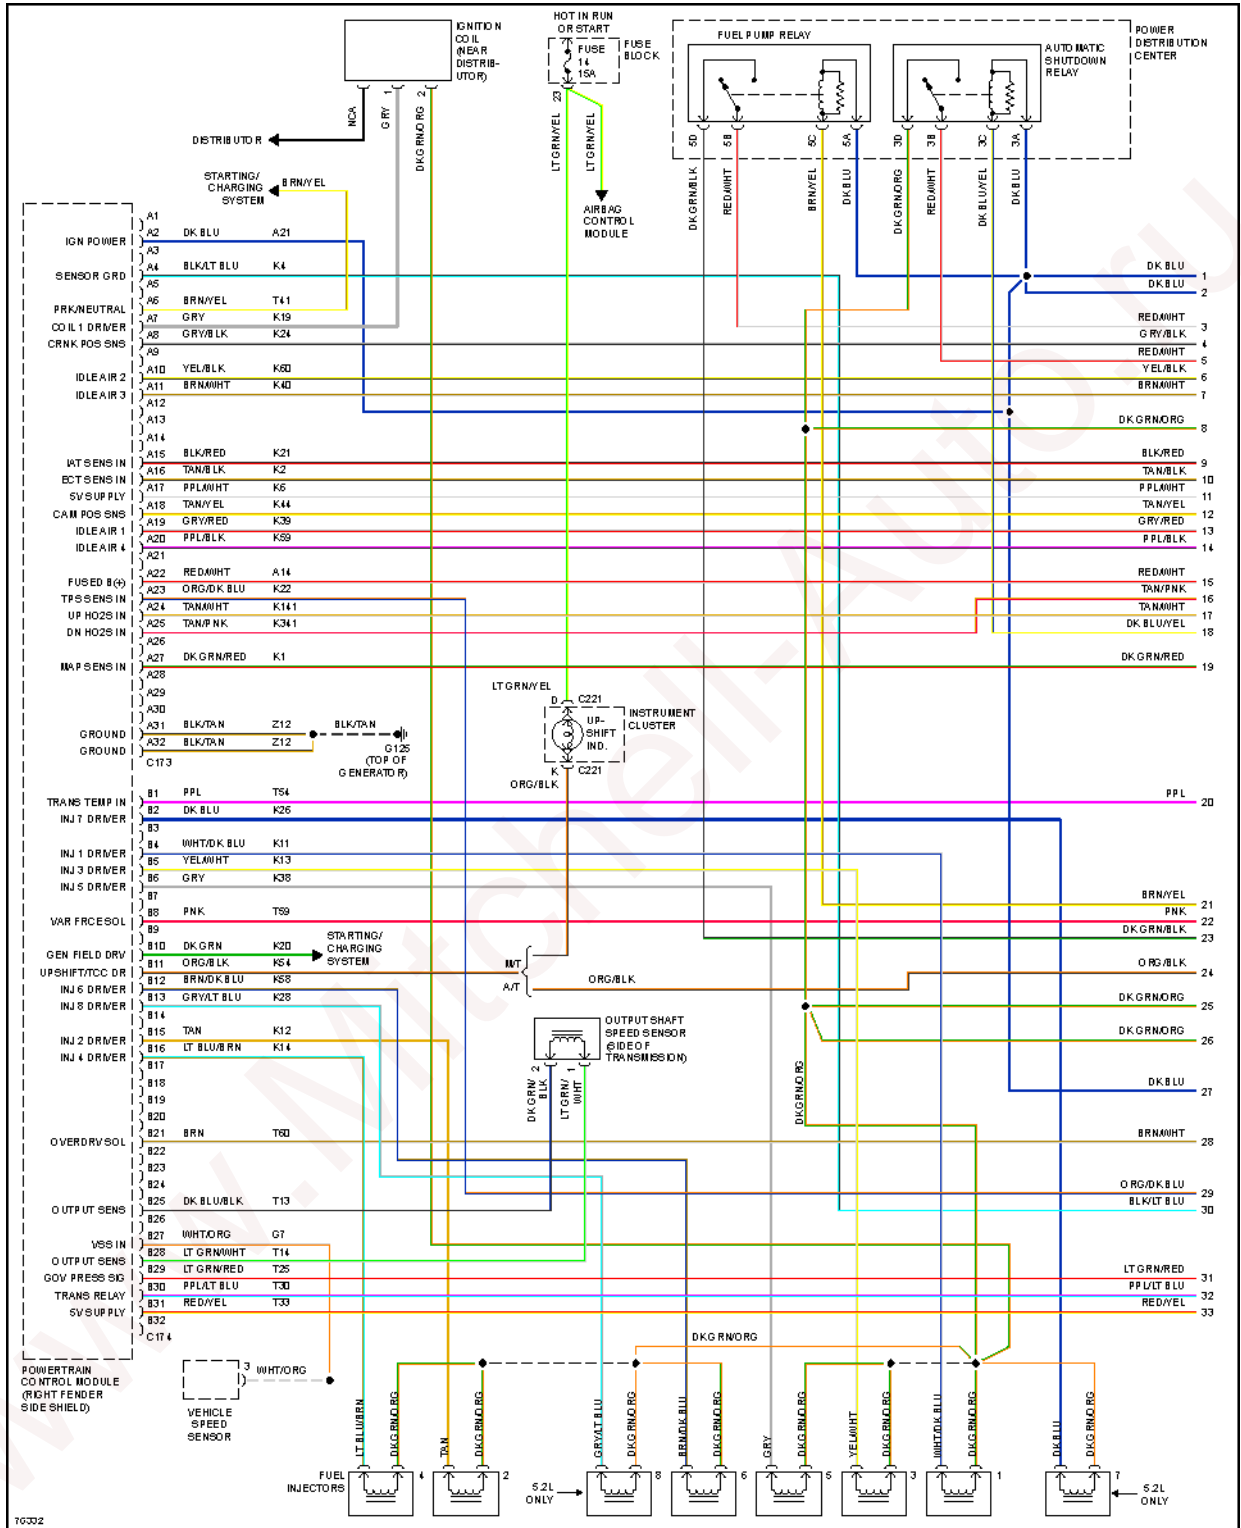

1996 Dodge Dakota

1996 System Wiring Diagrams Dodge - Dakota

Fig. 14: 2.5L, Engine Performance Circuits (3 of 3)

3.9L

1996 Dodge Dakota

1996 System Wiring Diagrams Dodge - Dakota

Fig. 15: 3.9L, Engine Performance Circuits (1 of 3)

1996 Dodge Dakota

1996 System Wiring Diagrams Dodge - Dakota

Fig. 16: 3.9L, Engine Performance Circuits (2 of 3)

1996 Dodge Dakota

1996 System Wiring Diagrams Dodge - Dakota

Fig. 17: 3.9L, Engine Performance Circuits (3 of 3)

5.2L

1996 Dodge Dakota

1996 System Wiring Diagrams Dodge - Dakota

Fig. 18: 5.2L, Engine Performance Circuits (1 of 3)

1996 Dodge Dakota

1996 System Wiring Diagrams Dodge - Dakota

Fig. 19: 5.2L, Engine Performance Circuits (2 of 3)

1996 Dodge Dakota

1996 System Wiring Diagrams Dodge - Dakota

Fig. 20: 5.2L, Engine Performance Circuits (3 of 3)

EXTERIOR LIGHTS

Fig. 21: Back-up Lamps Circuit

1996 Dodge Dakota

1996 System Wiring Diagrams Dodge - Dakota