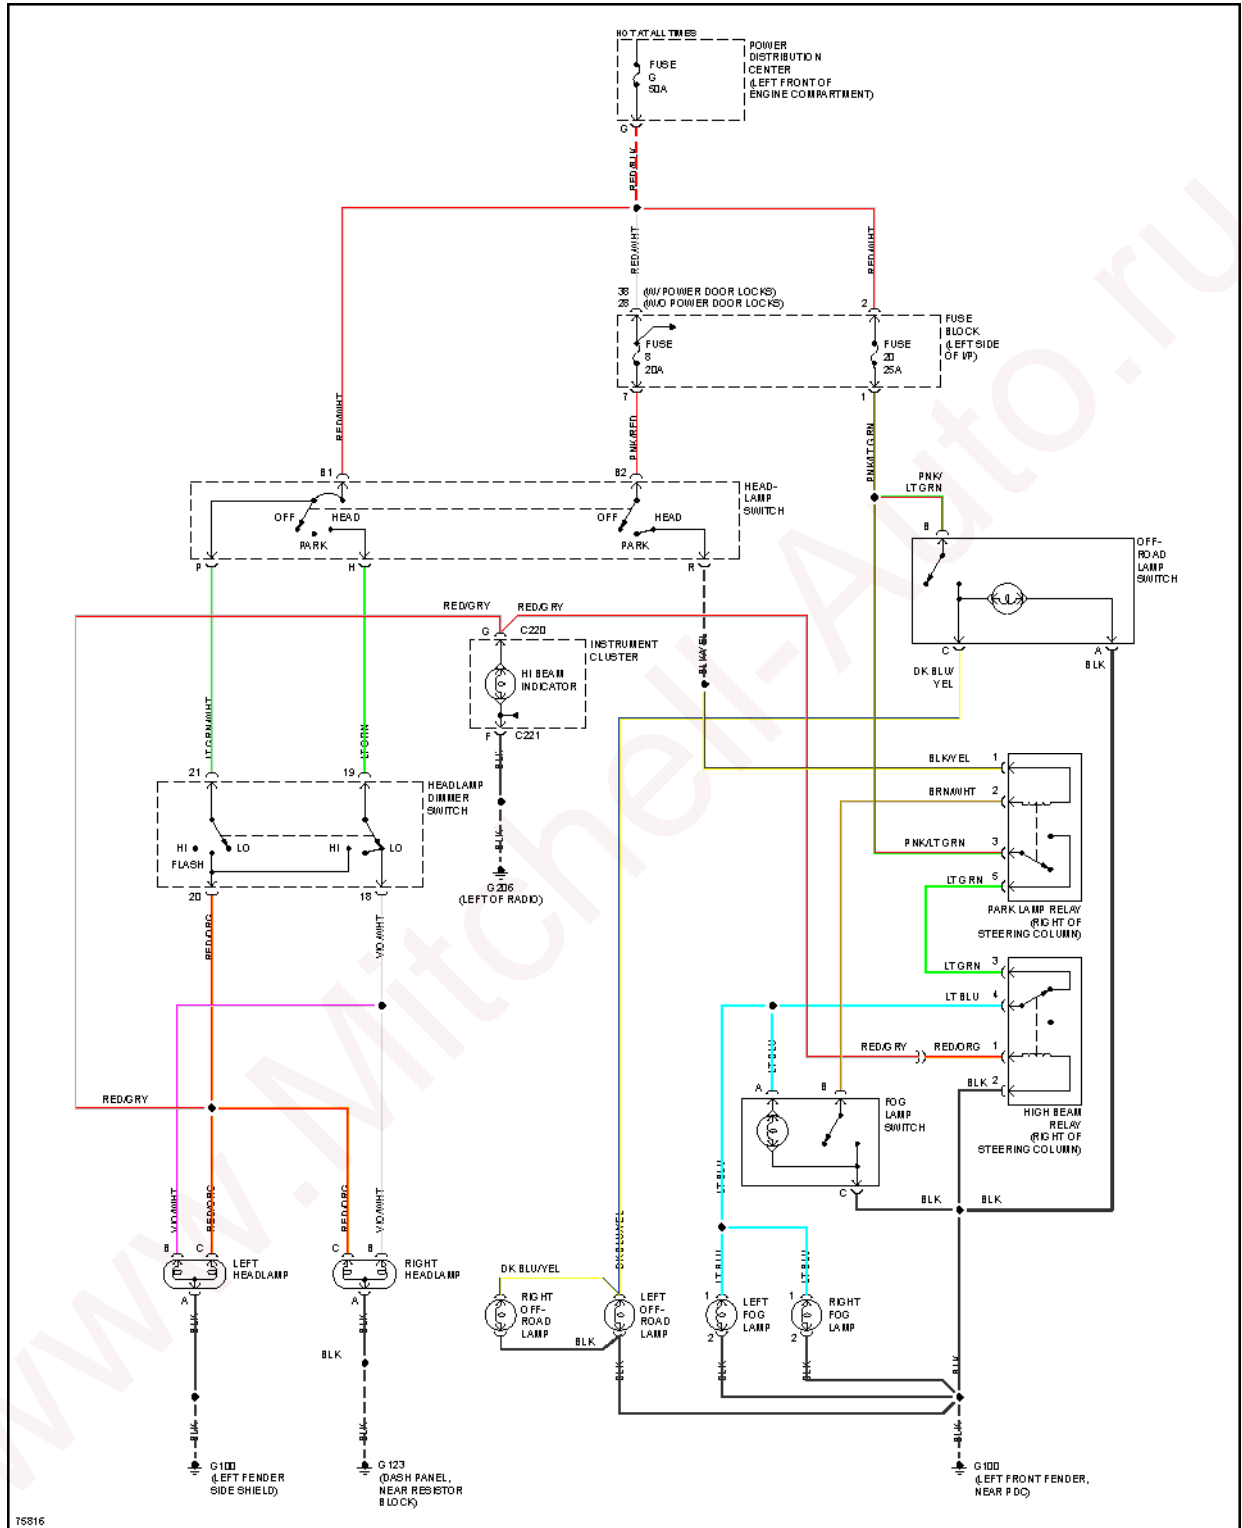

Fig. 24: Ground Distribution Circuit (2 of 2)

HEADLIGHTS

1996 Dodge Dakota

1996 System Wiring Diagrams Dodge - Dakota

Fig. 25: Headlamps/Fog Lamps/Off-Road Lamps Circuit, W/ DRL

1996 Dodge Dakota

1996 System Wiring Diagrams Dodge - Dakota

Fig. 26: Headlamps/Fog Lamps/Off-Road Lamps Circuit, W/O DRL

HORN

Fig. 27: Horn Circuit

INSTRUMENT CLUSTER

1996 Dodge Dakota

1996 System Wiring Diagrams Dodge - Dakota

Fig. 28: Instrument Cluster Circuit

1996 Dodge Dakota