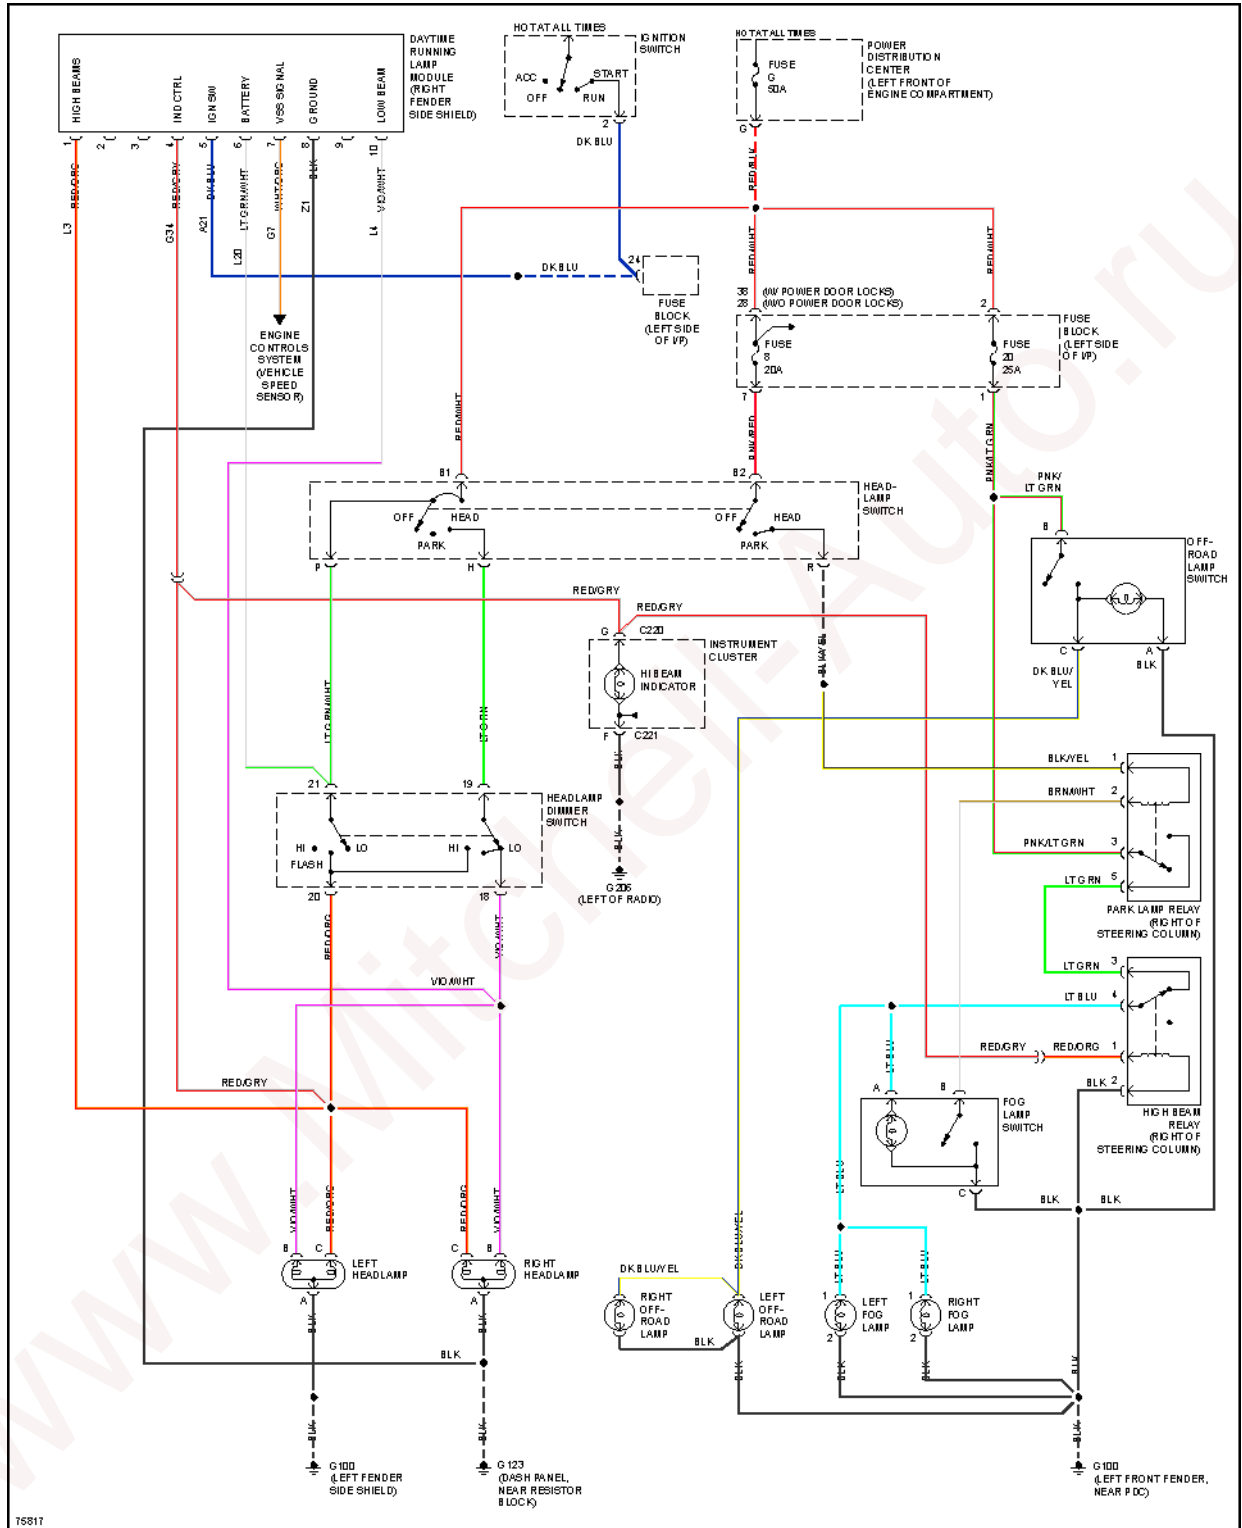

Fig. 22: Exterior Lamps Circuit

GROUND DISTRIBUTION

1996 Dodge Dakota

1996 System Wiring Diagrams Dodge - Dakota

Fig. 23: Ground Distribution Circuit (1 of 2)

1996 Dodge Dakota

1996 System Wiring Diagrams Dodge - Dakota

Fig. 24: Ground Distribution Circuit (2 of 2)

HEADLIGHTS

1996 Dodge Dakota

1996 System Wiring Diagrams Dodge - Dakota

Fig. 25: Headlamps/Fog Lamps/Off-Road Lamps Circuit, W/ DRL

1996 Dodge Dakota

1996 System Wiring Diagrams Dodge - Dakota

Fig. 26: Headlamps/Fog Lamps/Off-Road Lamps Circuit, W/O DRL

HORN

Fig. 27: Horn Circuit

INSTRUMENT CLUSTER

1996 Dodge Dakota

1996 System Wiring Diagrams Dodge - Dakota

Fig. 28: Instrument Cluster Circuit

1996 Dodge Dakota