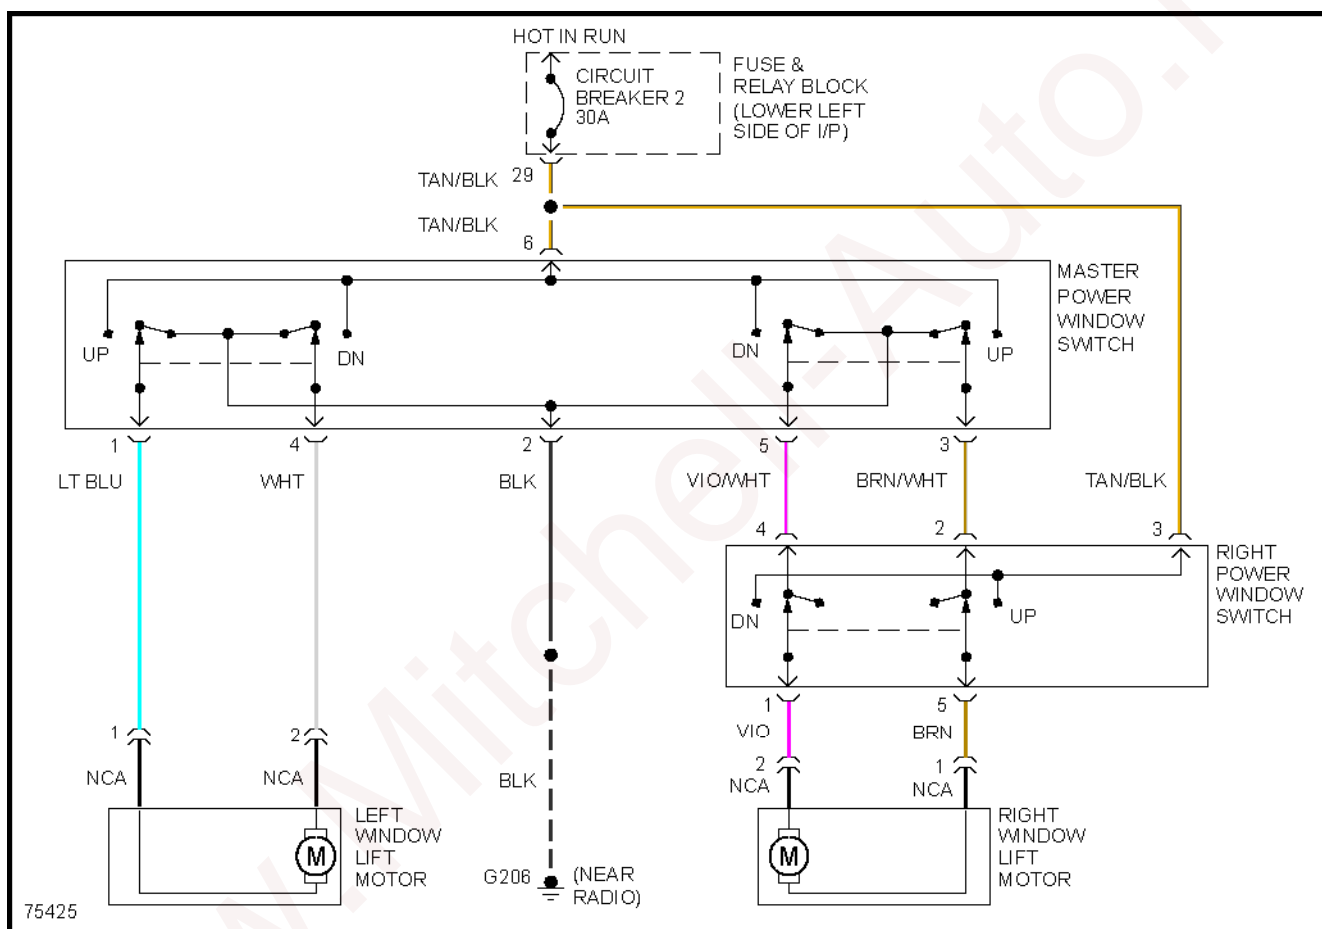

Fig. 35: Power Door Lock Circuit

POWER MIRRORS

Fig. 36: Automatic Day/Night Mirror Circuit

1996 Dodge Dakota

1996 System Wiring Diagrams Dodge - Dakota

Fig. 37: Power Mirror Circuit

POWER WINDOWS

Fig. 38: Power Window Circuit