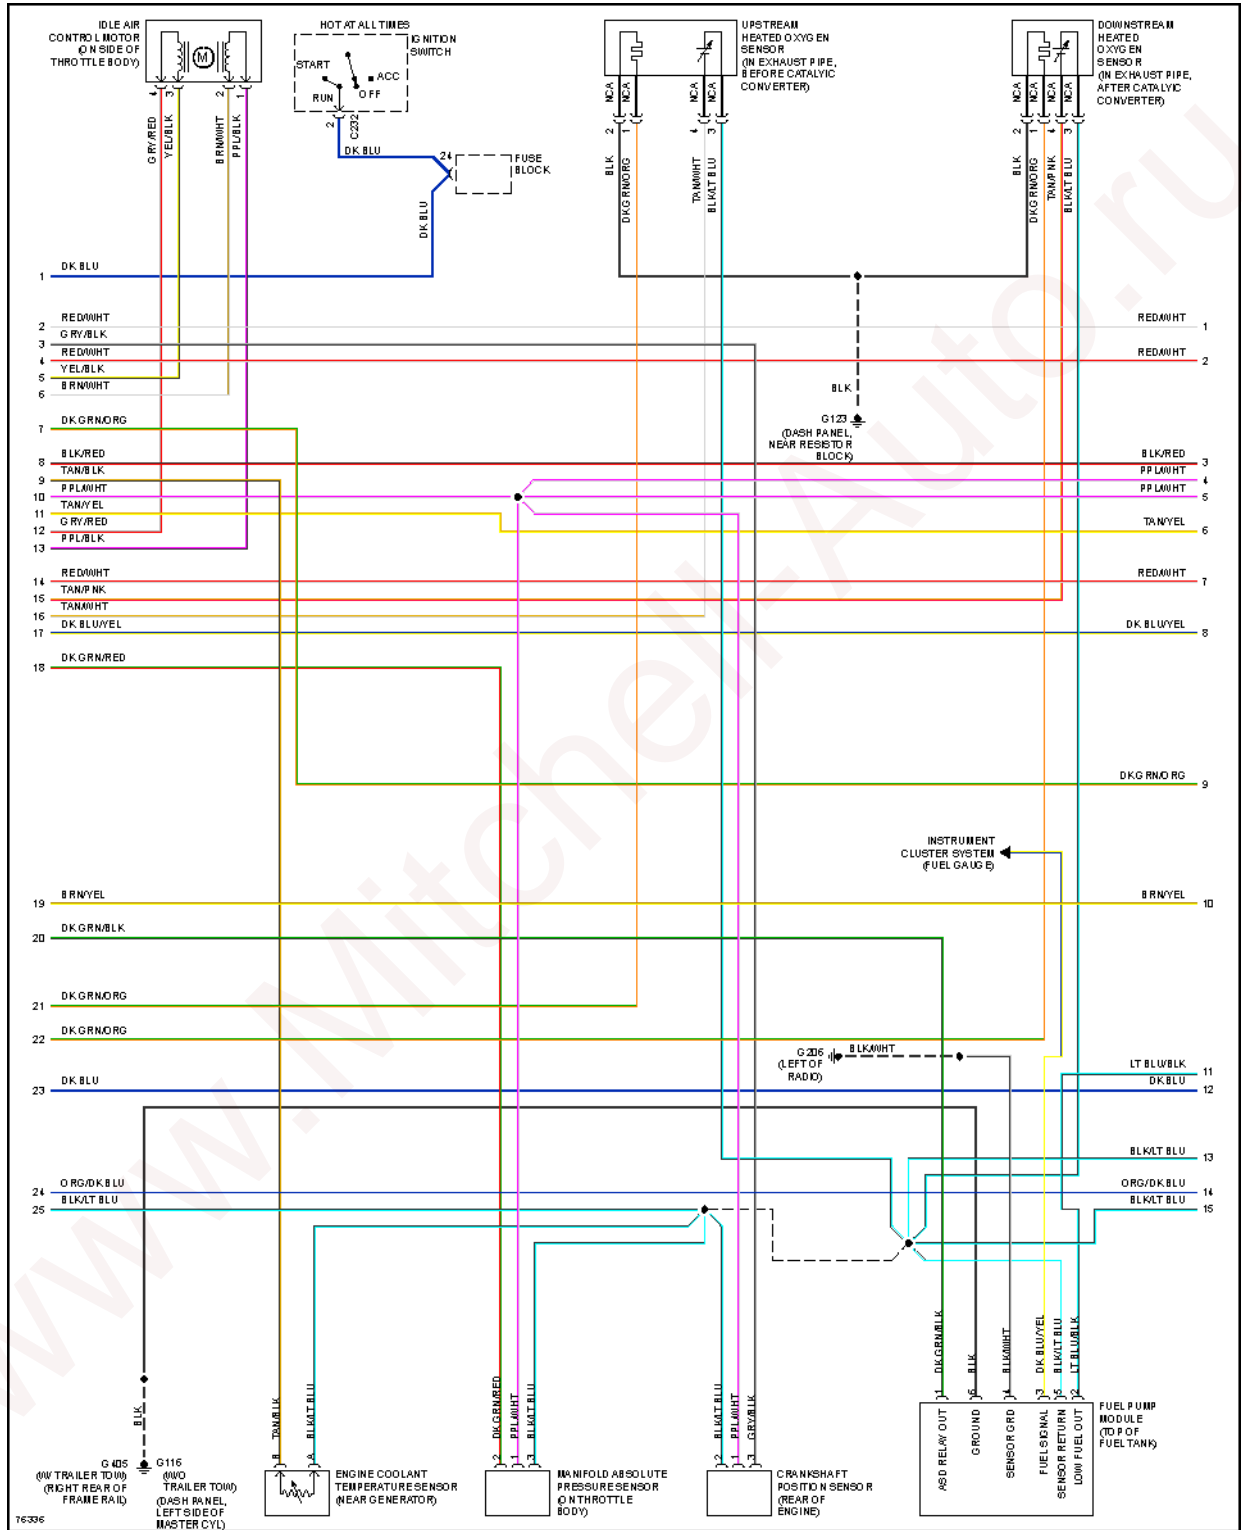

Fig. 9: Computer Data Lines

COOLING FAN

2.5L

Fig. 10: 2.5L, Cooling Fan Circuit

CRUISE CONTROL

75426

Fig. 11: Cruise Control Circuit

1996 Dodge Dakota

1996 System Wiring Diagrams Dodge - Dakota

ENGINE PERFORMANCE

2.5L

1996 Dodge Dakota

1996 System Wiring Diagrams Dodge - Dakota

Fig. 12: 2.5L, Engine Performance Circuits (1 of 3)

Fig. 13: 2.5L, Engine Performance Circuits (2 of 3)

1996 Dodge Dakota

1996 System Wiring Diagrams Dodge - Dakota

Fig. 14: 2.5L, Engine Performance Circuits (3 of 3)

3.9L

1996 Dodge Dakota

1996 System Wiring Diagrams Dodge - Dakota

Fig. 15: 3.9L, Engine Performance Circuits (1 of 3)