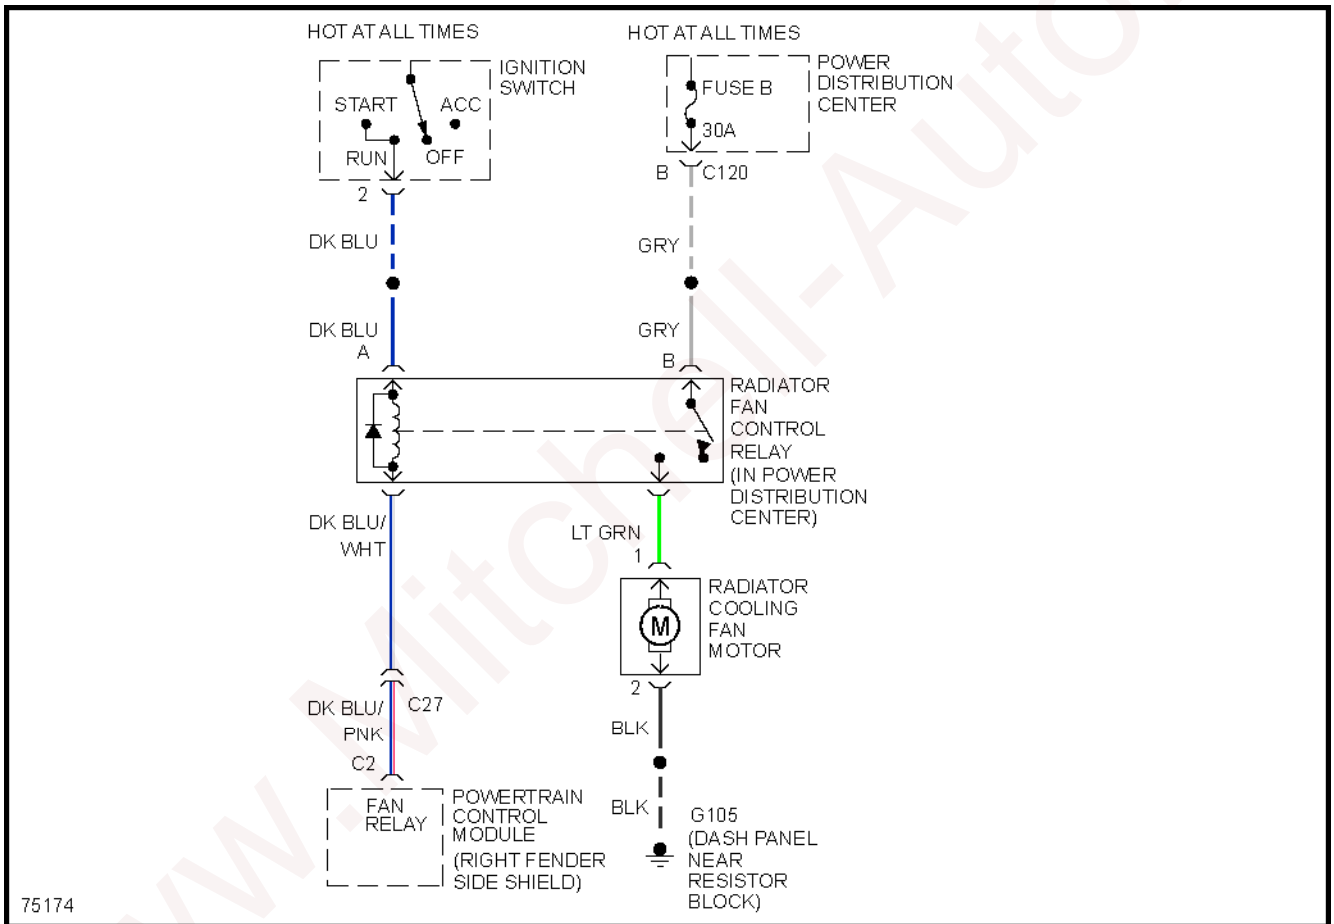

Fig. 9: Computer Data Lines

COOLING FAN

2.5L

Fig. 10: 2.5L, Cooling Fan Circuit

CRUISE CONTROL

75426

Fig. 11: Cruise Control Circuit

1996 Dodge Dakota