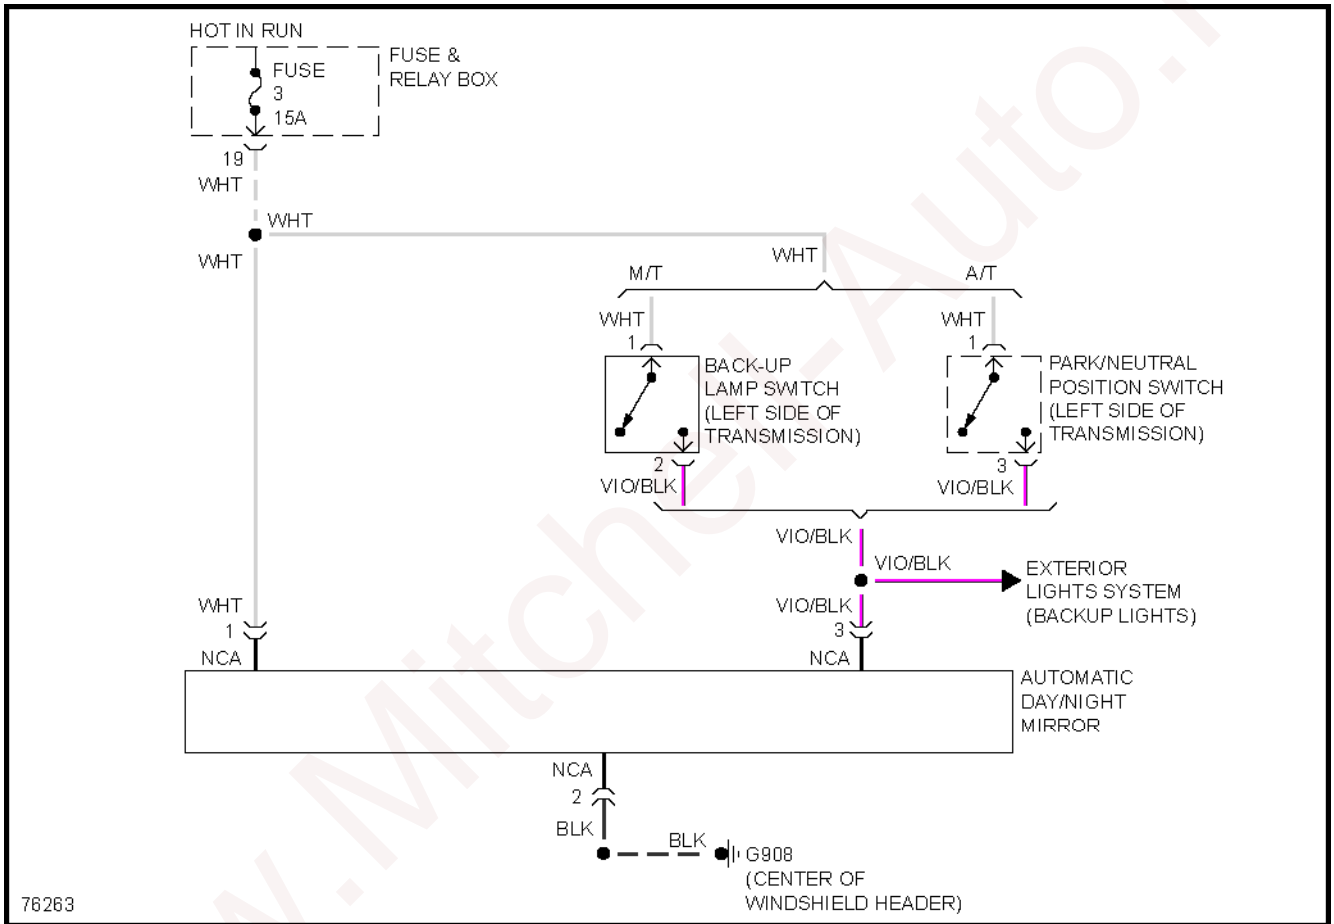

Fig. 35: Power Door Lock Circuit

POWER MIRRORS

Fig. 36: Automatic Day/Night Mirror Circuit

1996 Dodge Dakota

1996 System Wiring Diagrams Dodge - Dakota

Fig. 37: Power Mirror Circuit

POWER WINDOWS

Fig. 38: Power Window Circuit