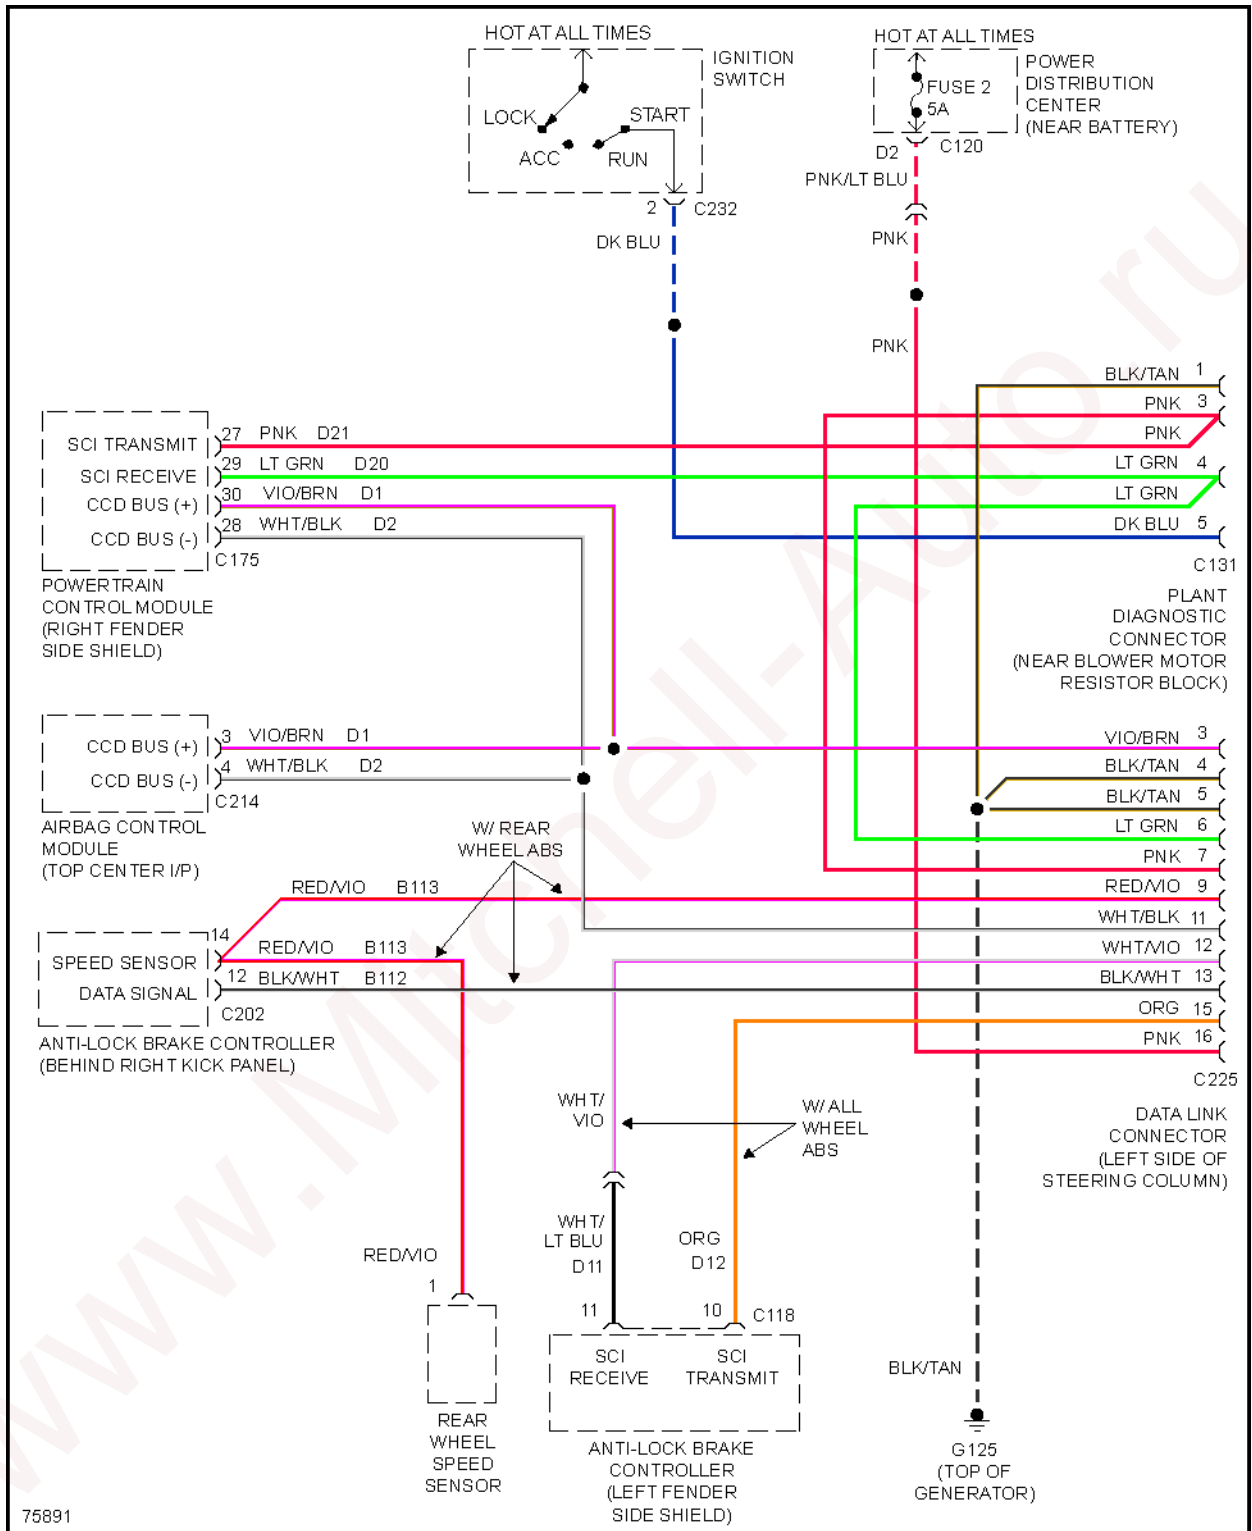

Fig. 4: Heater Circuit

5.2L

1996 Dodge Dakota

1996 System Wiring Diagrams Dodge - Dakota

Fig. 5: 5.2L, A/C Circuit

Fig. 6: Heater Circuit

ANTI-LOCK BRAKES

1996 Dodge Dakota

1996 System Wiring Diagrams Dodge - Dakota

Fig. 7: All-Wheel ABS Circuit

1996 Dodge Dakota

1996 System Wiring Diagrams Dodge - Dakota

Fig. 8: Rear Wheel ABS Circuit

COMPUTER DATA LINES

1996 Dodge Dakota

1996 System Wiring Diagrams Dodge - Dakota

Fig. 9: Computer Data Lines

COOLING FAN

2.5L

Fig. 10: 2.5L, Cooling Fan Circuit

CRUISE CONTROL

75426

Fig. 11: Cruise Control Circuit

1996 Dodge Dakota

1996 System Wiring Diagrams Dodge - Dakota

ENGINE PERFORMANCE

2.5L

1996 Dodge Dakota

1996 System Wiring Diagrams Dodge - Dakota

Fig. 12: 2.5L, Engine Performance Circuits (1 of 3)

Fig. 13: 2.5L, Engine Performance Circuits (2 of 3)