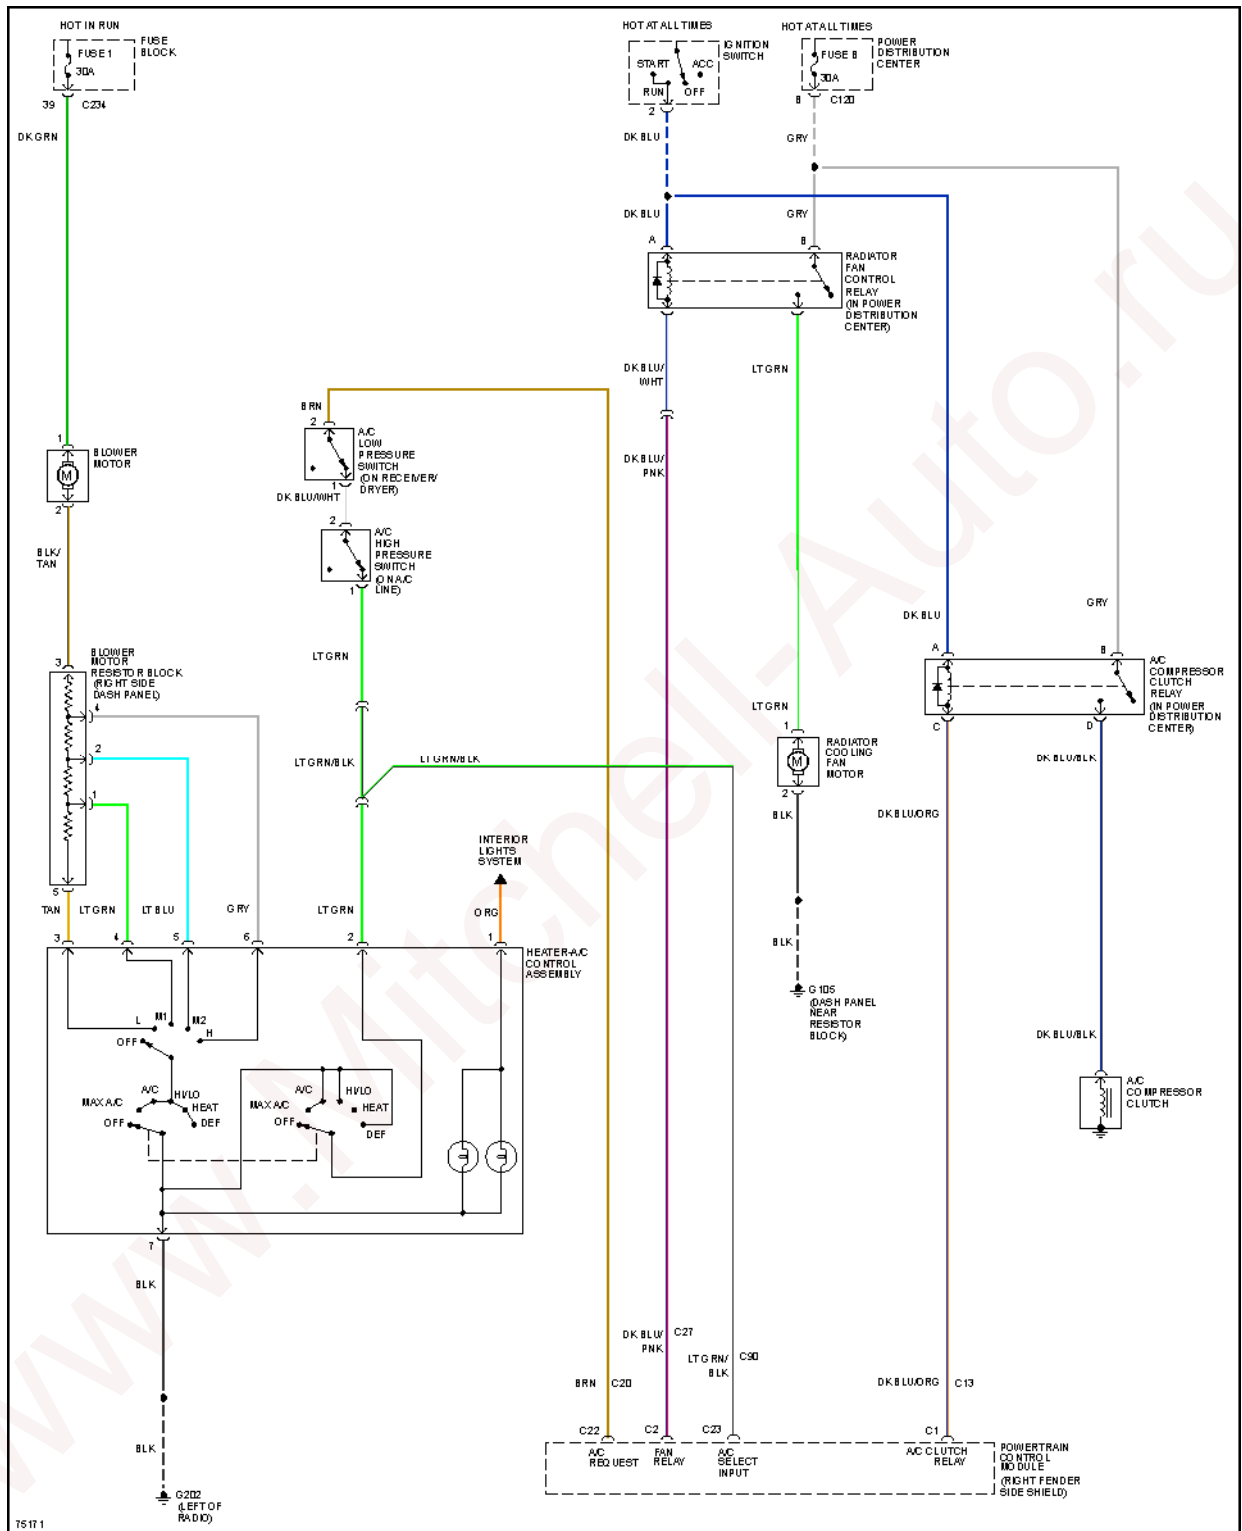

1996 Dodge Dakota

1996 System Wiring Diagrams Dodge - Dakota

Fig. 1: 2.5L, A/C Circuit

Fig. 2: Heater Circuit

3.9L

1996 Dodge Dakota

1996 System Wiring Diagrams Dodge - Dakota

Fig. 3: 3.9L, A/C Circuit

Fig. 4: Heater Circuit

5.2L

1996 Dodge Dakota

1996 System Wiring Diagrams Dodge - Dakota

Fig. 5: 5.2L, A/C Circuit

Fig. 6: Heater Circuit

ANTI-LOCK BRAKES

1996 Dodge Dakota