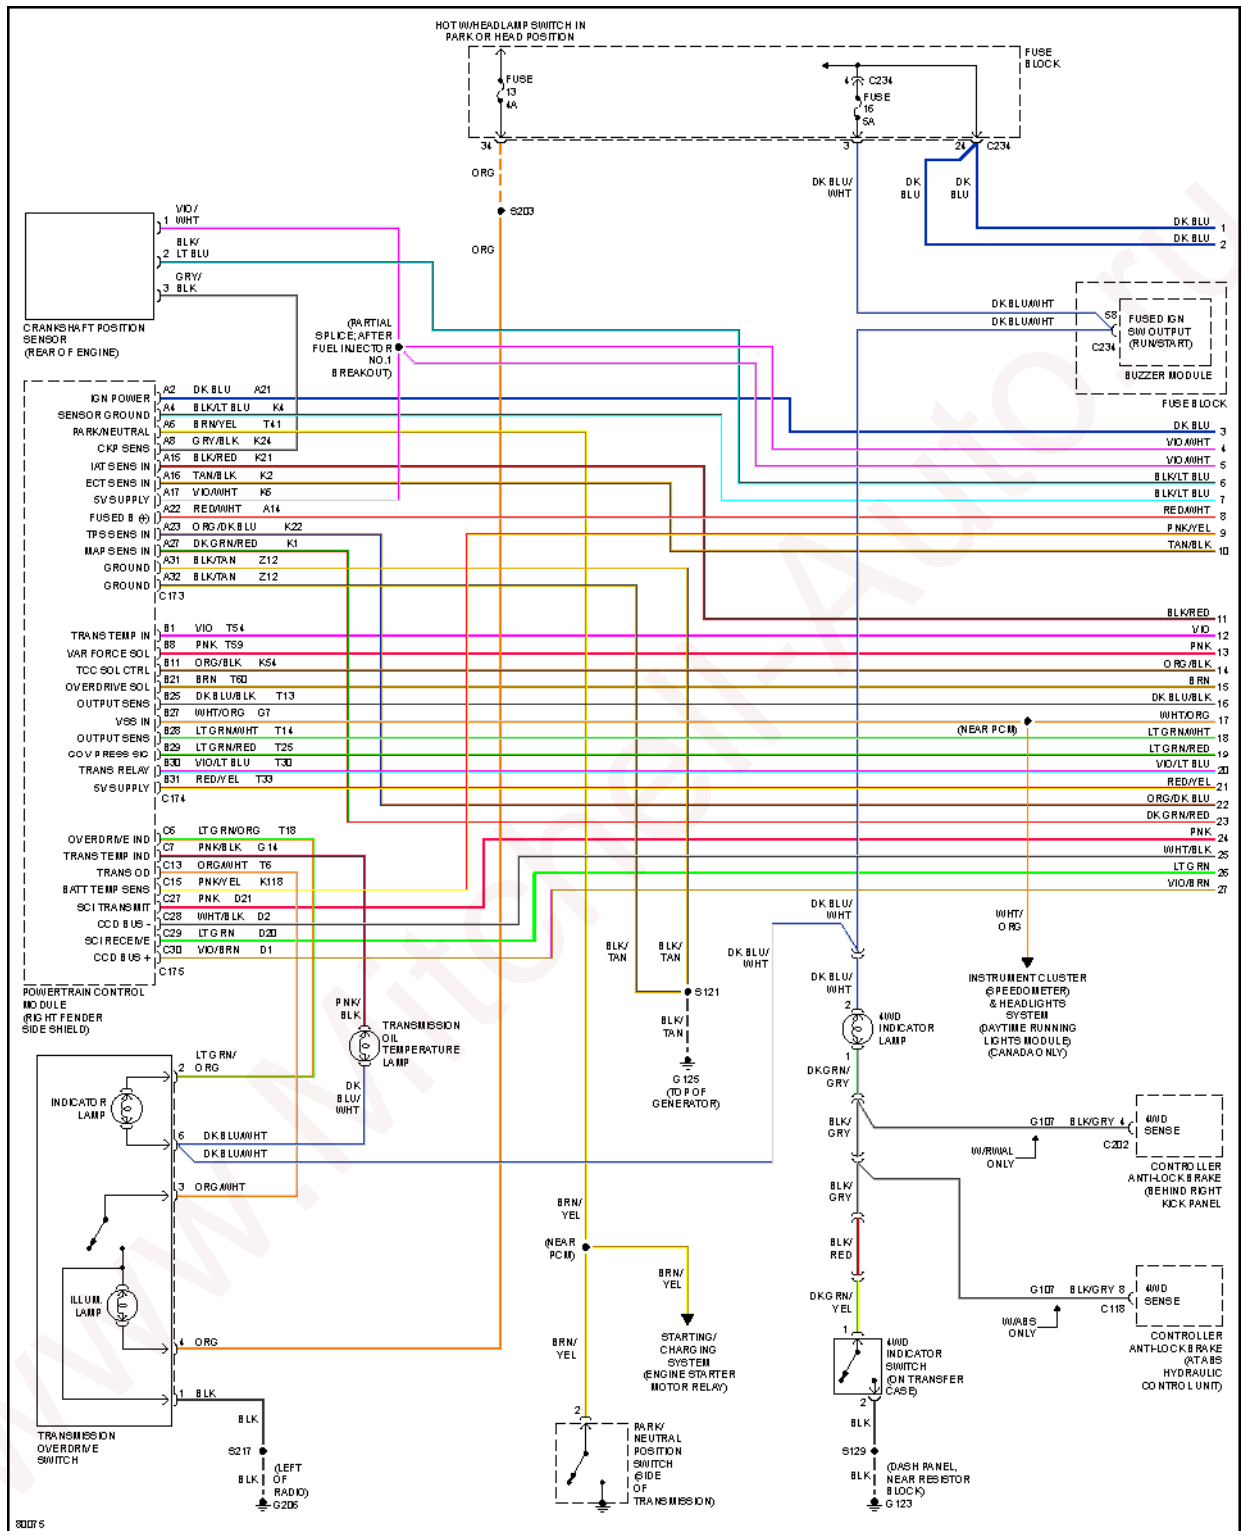

Fig. 47: Supplemental Restraint Circuit

TRANSMISSION

1996 Dodge Dakota

1996 System Wiring Diagrams Dodge - Dakota

3.9L

Fig. 48: 3.9L, Transmission Circuit (1 of 2)

1996 Dodge Dakota

1996 System Wiring Diagrams Dodge - Dakota

Fig. 49: 3.9L, Transmission Circuit (2 of 2)

5.2L

1996 Dodge Dakota

1996 System Wiring Diagrams Dodge - Dakota

Fig. 50: 5.2L, Transmission Circuit (1 of 2)

1996 Dodge Dakota

1996 System Wiring Diagrams Dodge - Dakota

Fig. 51: 5.2L, Transmission Circuit (2 of 2)

WARNING SYSTEMS

1996 Dodge Dakota

1996 System Wiring Diagrams Dodge - Dakota

Fig. 52: Warning System Circuits

WIPER/WASHER

1996 Dodge Dakota

1996 System Wiring Diagrams Dodge - Dakota

Fig. 53: Wiper/Washer Circuit