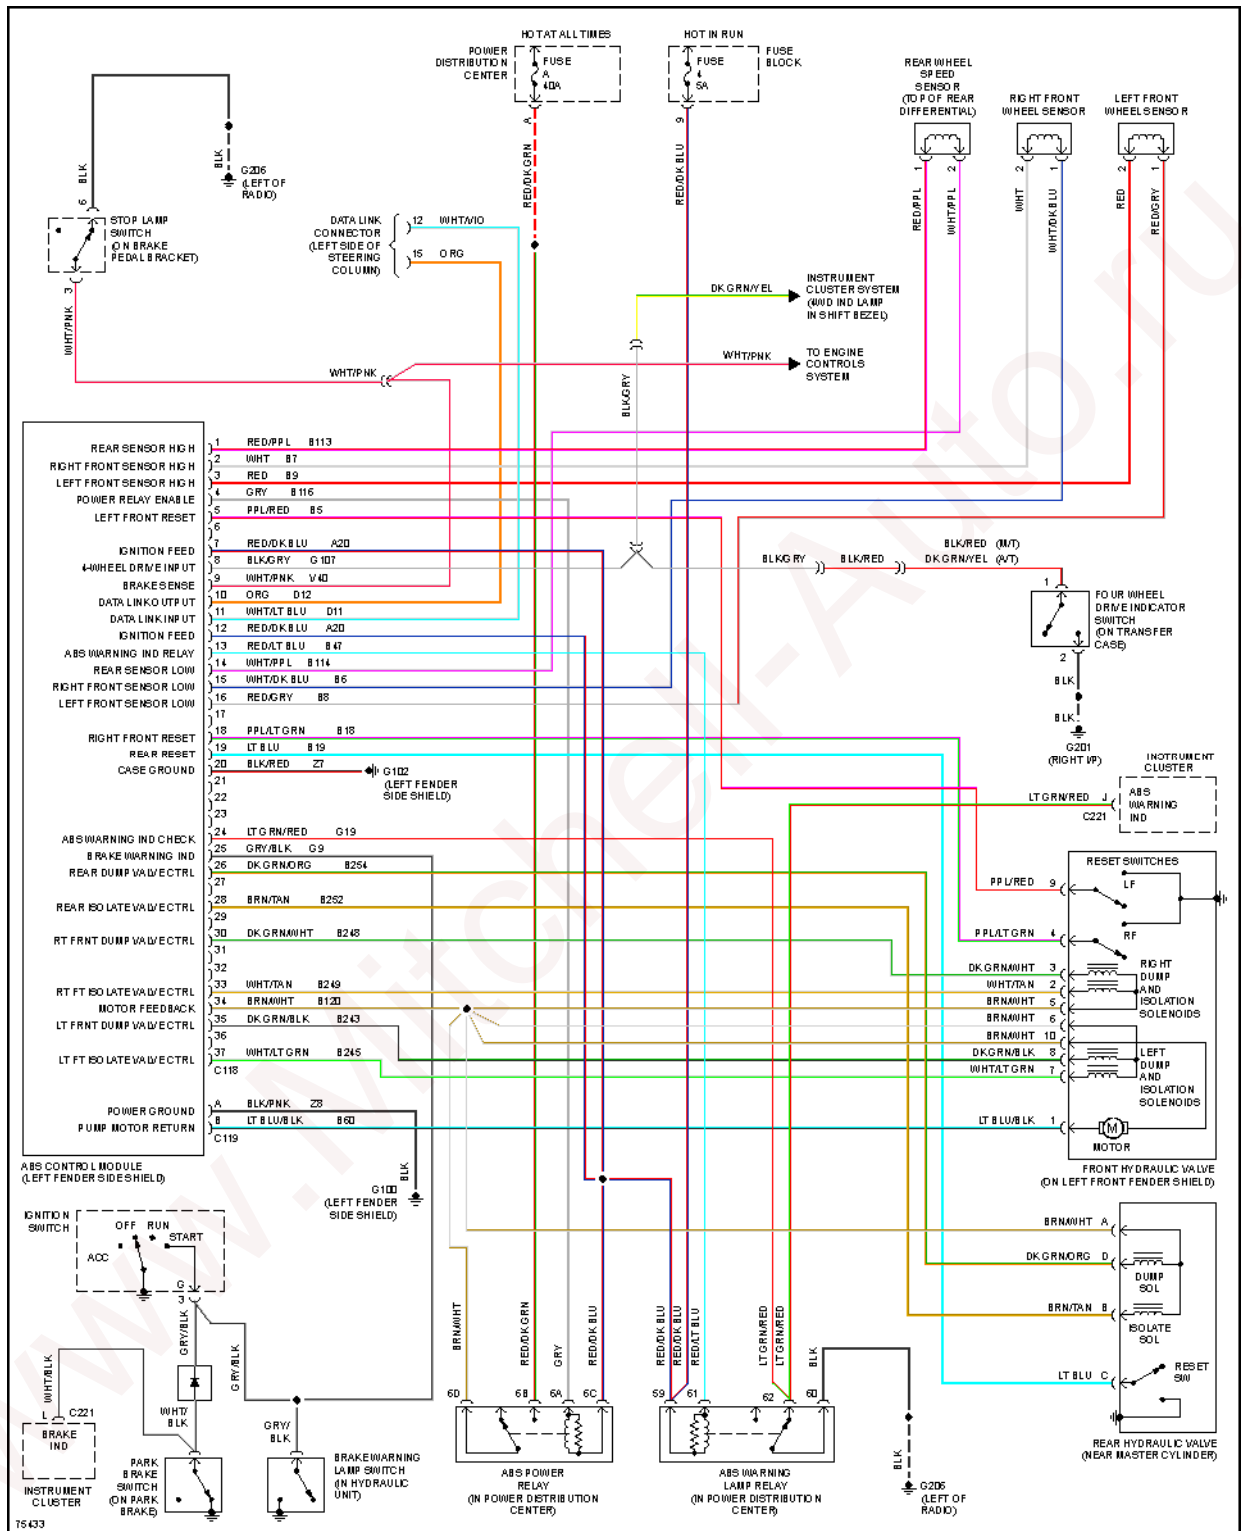

Fig. 4: Heater Circuit

5.2L

1996 Dodge Dakota

1996 System Wiring Diagrams Dodge - Dakota

Fig. 5: 5.2L, A/C Circuit

Fig. 6: Heater Circuit

ANTI-LOCK BRAKES

1996 Dodge Dakota

1996 System Wiring Diagrams Dodge - Dakota

Fig. 7: All-Wheel ABS Circuit

1996 Dodge Dakota

1996 System Wiring Diagrams Dodge - Dakota

Fig. 8: Rear Wheel ABS Circuit

COMPUTER DATA LINES

1996 Dodge Dakota

1996 System Wiring Diagrams Dodge - Dakota

Fig. 9: Computer Data Lines

COOLING FAN

2.5L

Fig. 10: 2.5L, Cooling Fan Circuit

CRUISE CONTROL

75426

Fig. 11: Cruise Control Circuit

1996 Dodge Dakota

1996 System Wiring Diagrams Dodge - Dakota

ENGINE PERFORMANCE

2.5L

1996 Dodge Dakota

1996 System Wiring Diagrams Dodge - Dakota

Fig. 12: 2.5L, Engine Performance Circuits (1 of 3)

Fig. 13: 2.5L, Engine Performance Circuits (2 of 3)