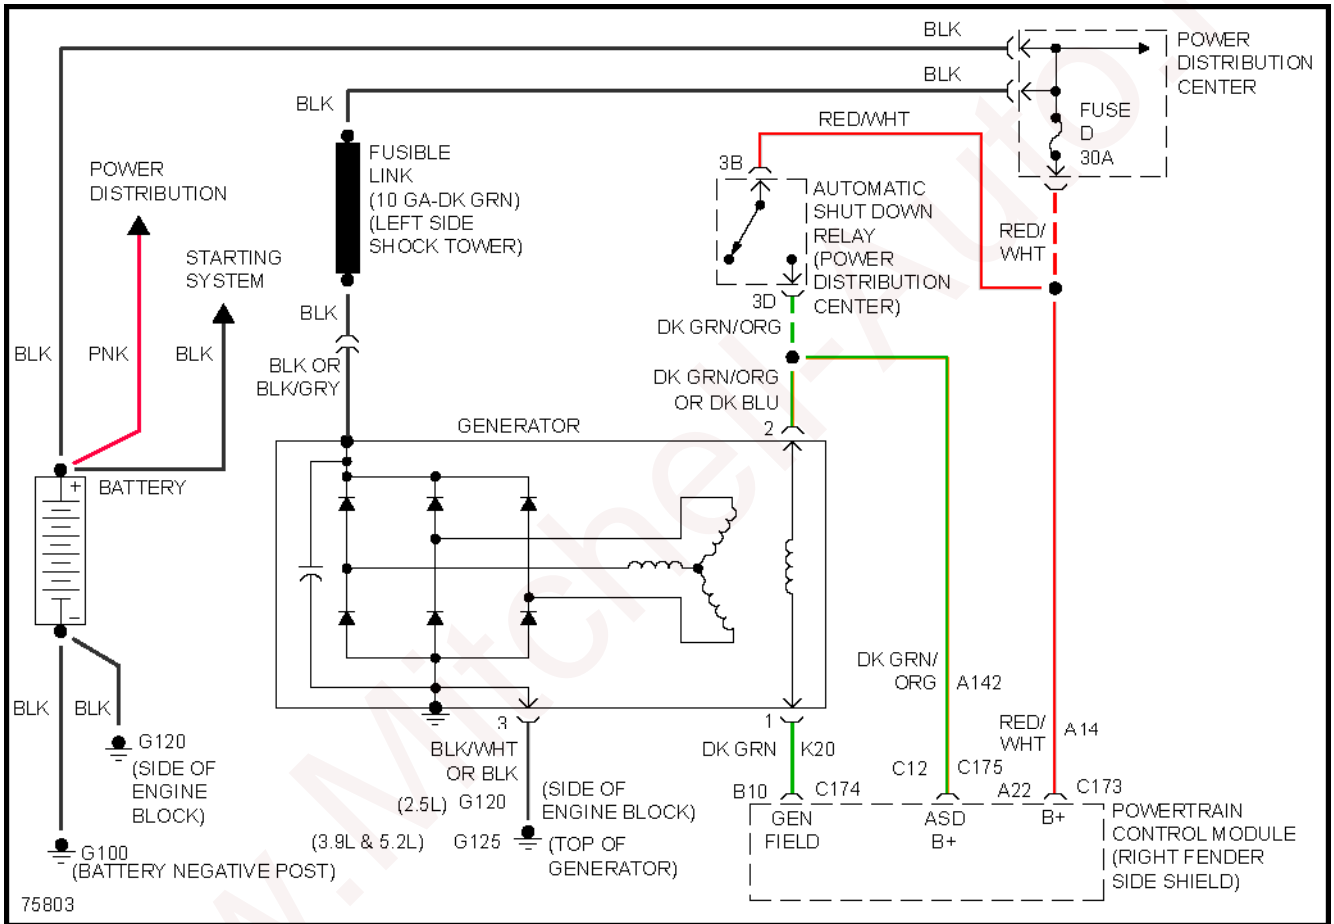

1996 System Wiring Diagrams Dodge - Dakota

Fig. 44: Charging Circuit

5.2L

1996 Dodge Dakota

1996 System Wiring Diagrams Dodge - Dakota

Fig. 45: 5.2L, Starting Circuit

1996 Dodge Dakota

1996 System Wiring Diagrams Dodge - Dakota