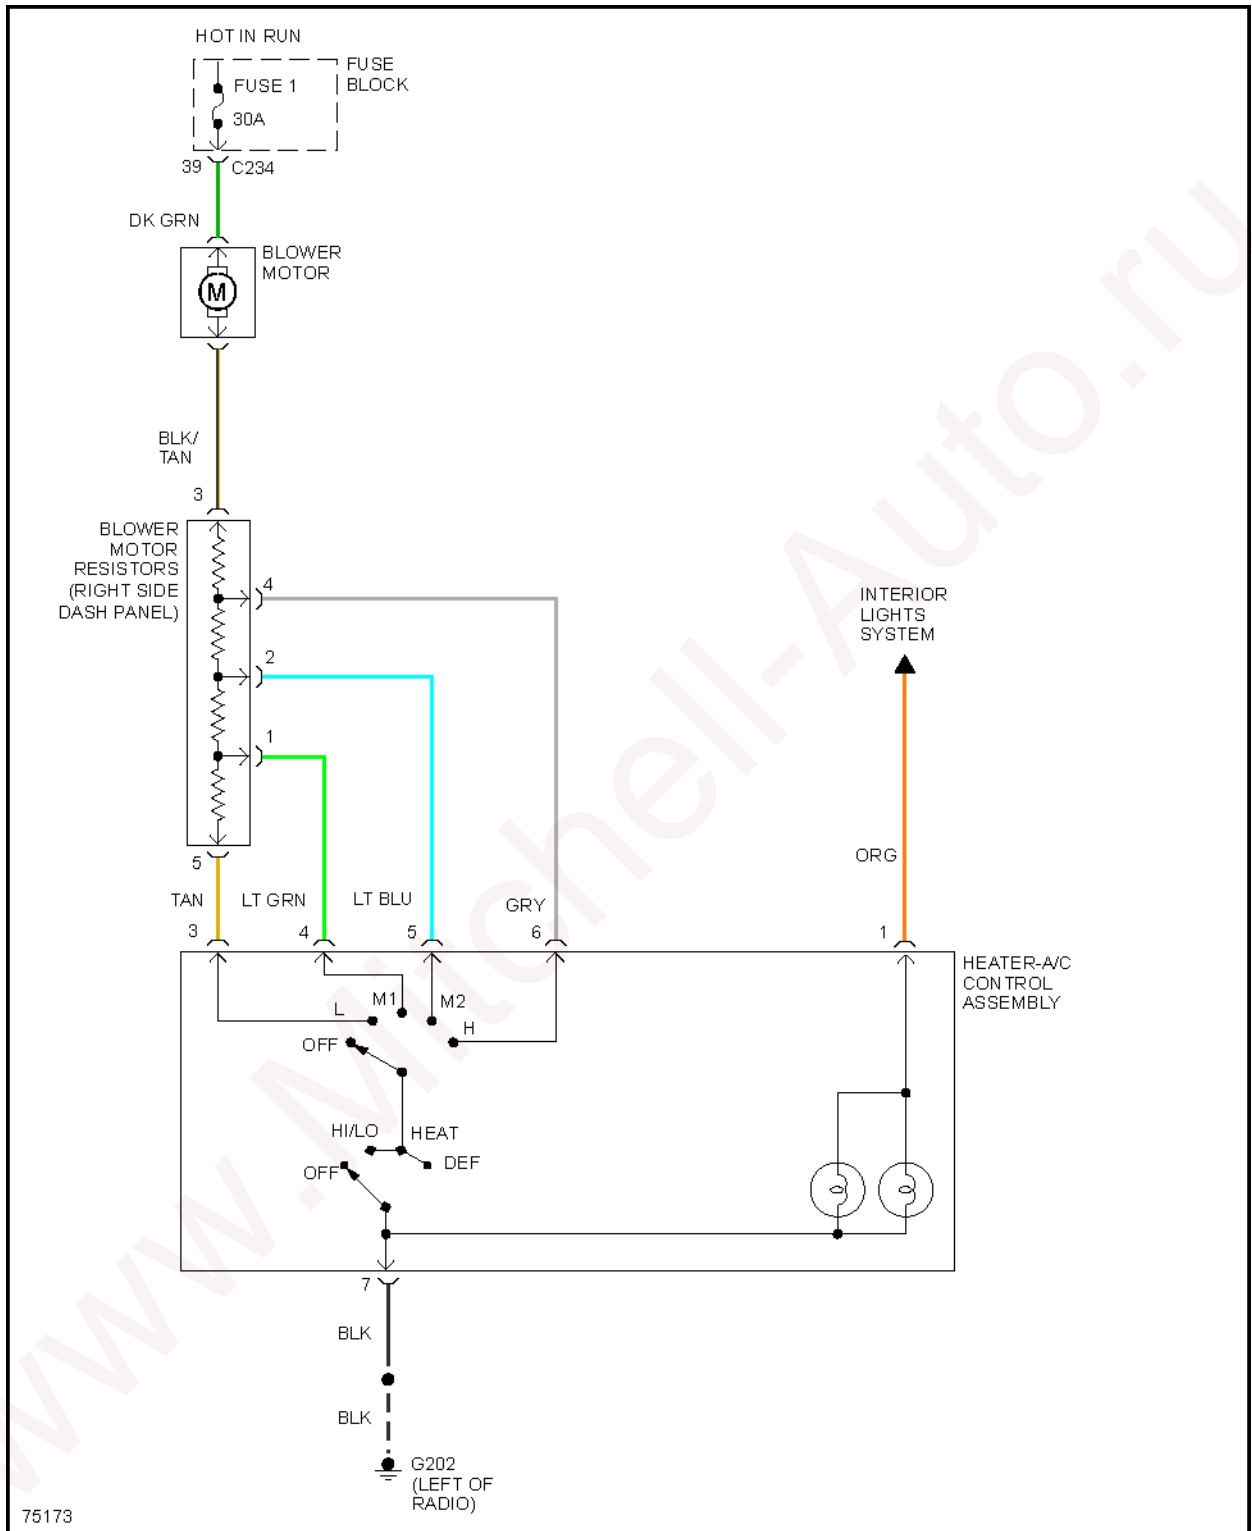

Fig. 4: Heater Circuit

5.2L

1996 Dodge Dakota

1996 System Wiring Diagrams Dodge - Dakota

Fig. 5: 5.2L, A/C Circuit

Fig. 6: Heater Circuit

ANTI-LOCK BRAKES

1996 Dodge Dakota

Fig. 9: Computer Data Lines

COOLING FAN

2.5L

Fig. 10: 2.5L, Cooling Fan Circuit

CRUISE CONTROL

75426

Fig. 11: Cruise Control Circuit

1996 Dodge Dakota