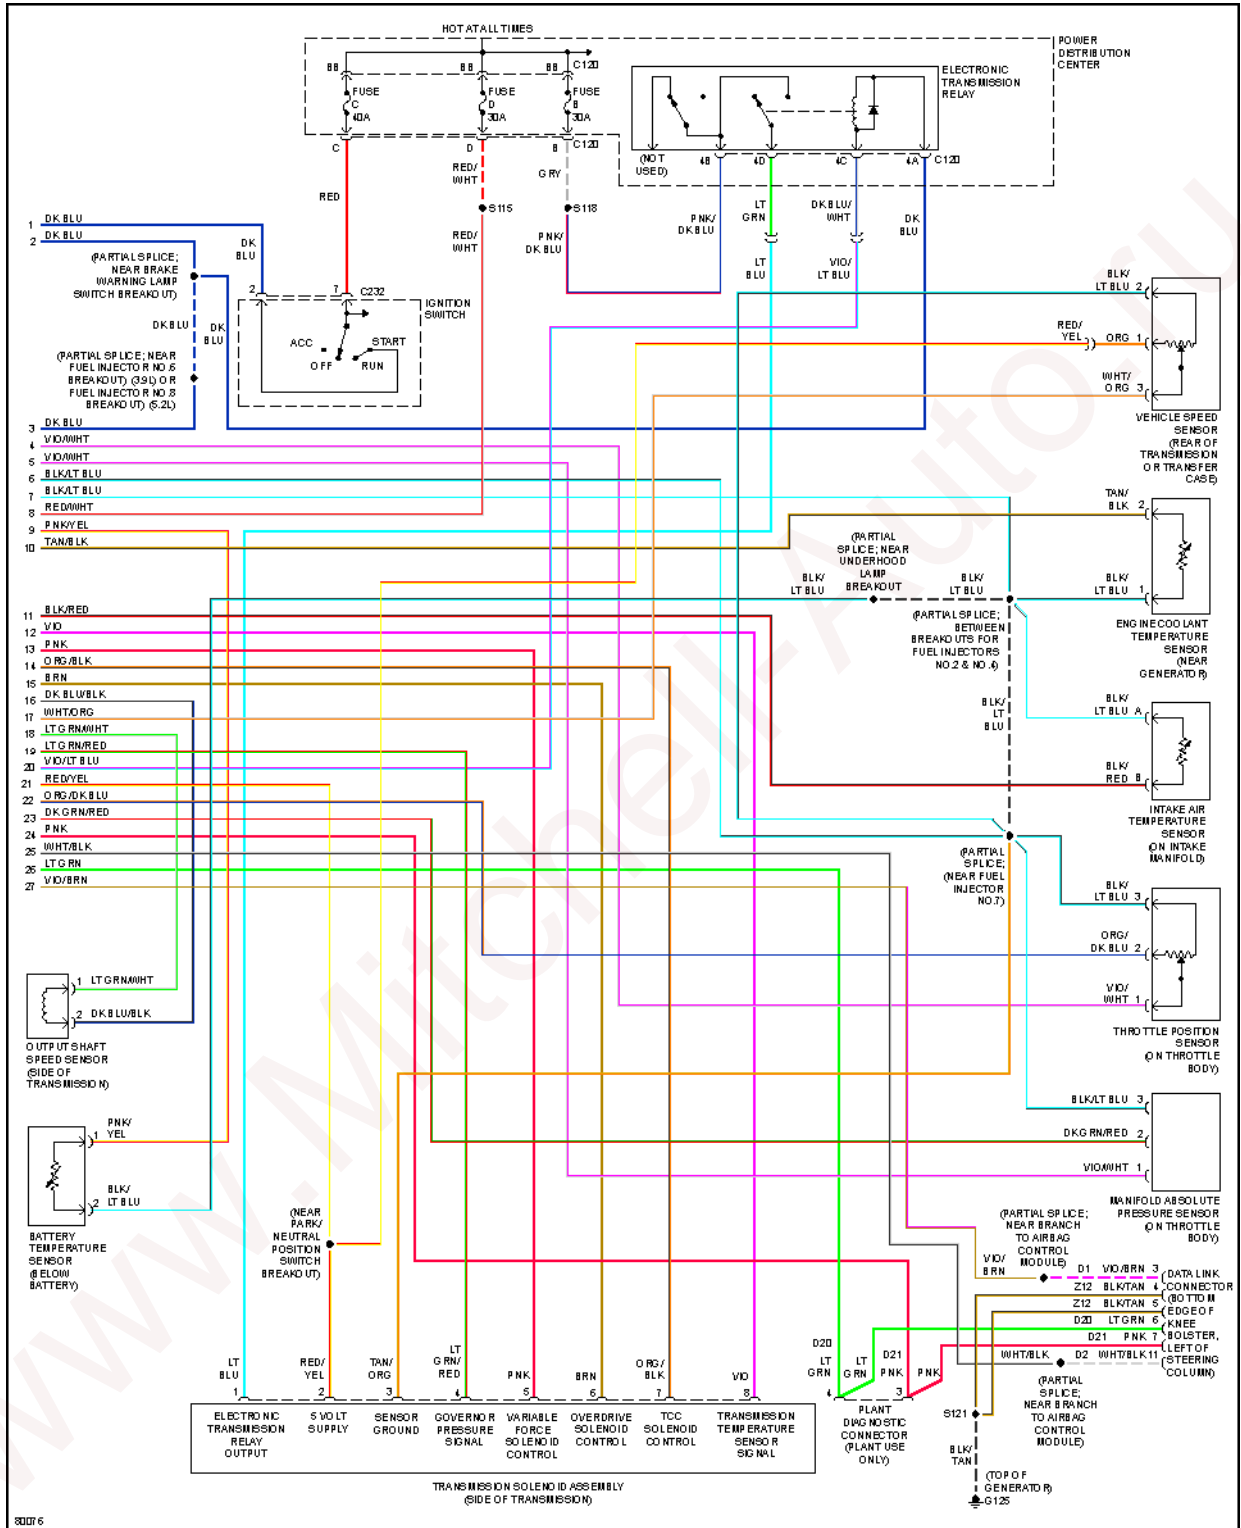

Fig. 47: Supplemental Restraint Circuit

TRANSMISSION

1996 Dodge Dakota

1996 System Wiring Diagrams Dodge - Dakota

3.9L

Fig. 48: 3.9L, Transmission Circuit (1 of 2)

1996 Dodge Dakota

1996 System Wiring Diagrams Dodge - Dakota

Fig. 49: 3.9L, Transmission Circuit (2 of 2)

5.2L

1996 Dodge Dakota

1996 System Wiring Diagrams Dodge - Dakota

Fig. 50: 5.2L, Transmission Circuit (1 of 2)

1996 Dodge Dakota

1996 System Wiring Diagrams Dodge - Dakota

Fig. 51: 5.2L, Transmission Circuit (2 of 2)

WARNING SYSTEMS

1996 Dodge Dakota

1996 System Wiring Diagrams Dodge - Dakota

Fig. 52: Warning System Circuits

WIPER/WASHER

1996 Dodge Dakota

1996 System Wiring Diagrams Dodge - Dakota