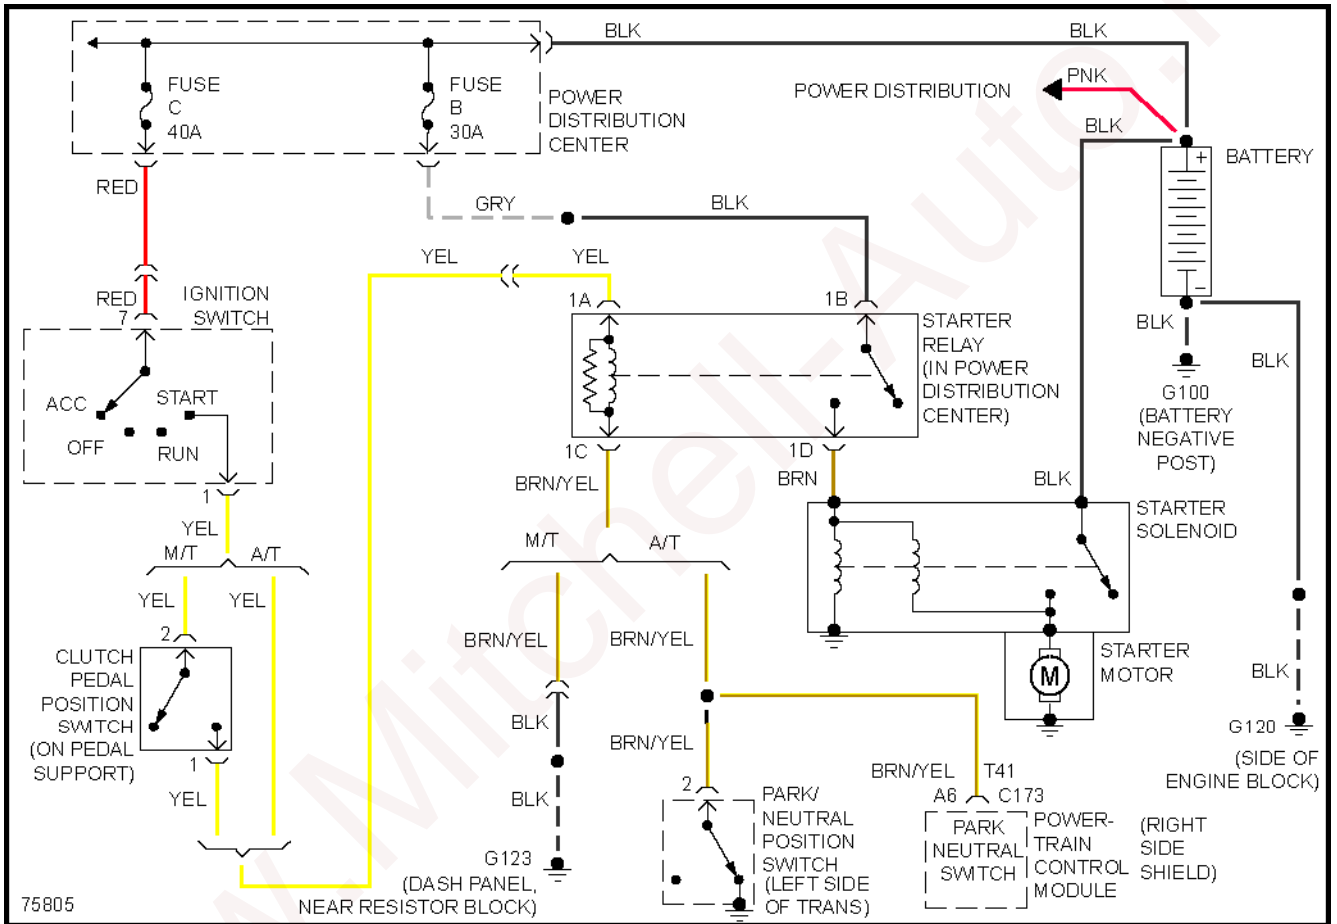

1996 Dodge Dakota

1996 System Wiring Diagrams Dodge - Dakota

2.5L

Fig. 41: 2.5L, Starting Circuit

1996 Dodge Dakota

1996 System Wiring Diagrams Dodge - Dakota

Fig. 43: 3.9L, Starting Circuit

1996 Dodge Dakota

1996 System Wiring Diagrams Dodge - Dakota

Fig. 44: Charging Circuit

5.2L

1996 Dodge Dakota

1996 System Wiring Diagrams Dodge - Dakota

Fig. 45: 5.2L, Starting Circuit

1996 Dodge Dakota

1996 System Wiring Diagrams Dodge - Dakota