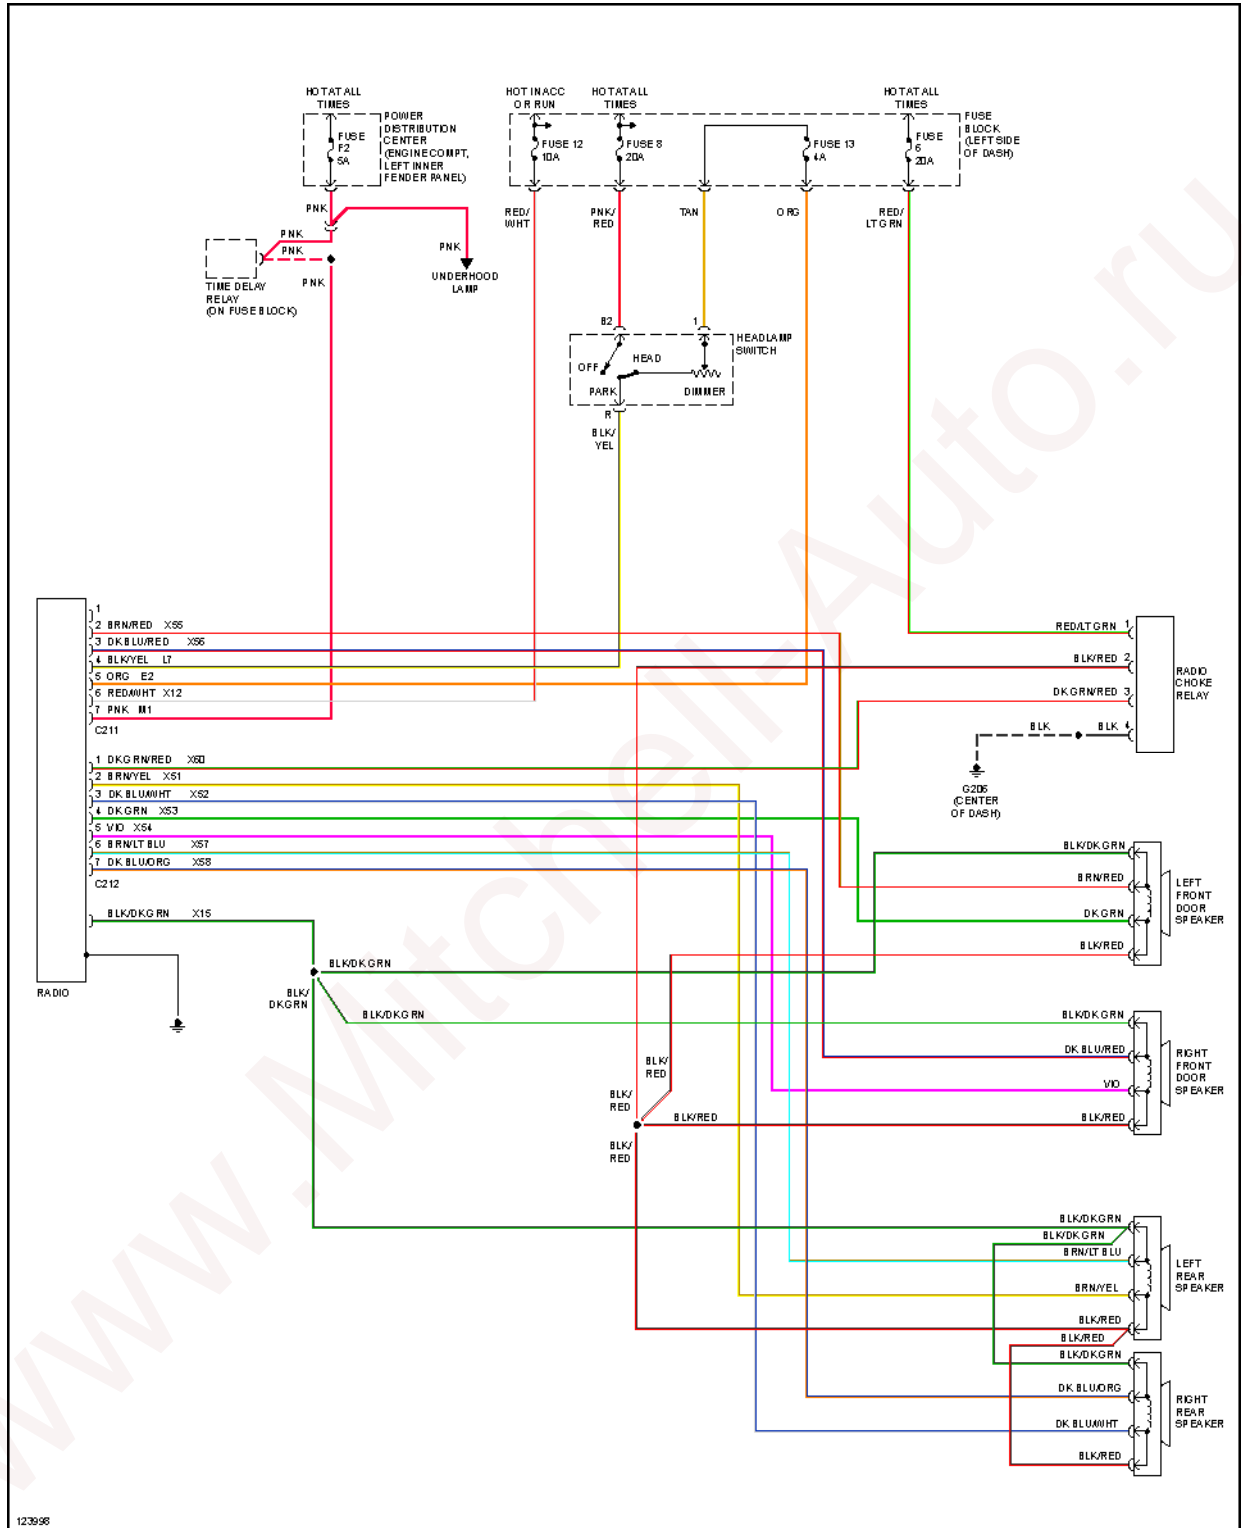

Fig. 35: Power Door Lock Circuit

POWER MIRRORS

Fig. 36: Automatic Day/Night Mirror Circuit

1996 Dodge Dakota

1996 System Wiring Diagrams Dodge - Dakota

Fig. 37: Power Mirror Circuit

POWER WINDOWS

Fig. 38: Power Window Circuit

RADIO

1996 Dodge Dakota

1996 System Wiring Diagrams Dodge - Dakota

Fig. 39: Radio Circuits, Base

1996 Dodge Dakota

1996 System Wiring Diagrams Dodge - Dakota

Fig. 40: Radio Circuits, Premium Model

STARTING/CHARGING

1996 Dodge Dakota

1996 System Wiring Diagrams Dodge - Dakota

2.5L

Fig. 41: 2.5L, Starting Circuit

1996 Dodge Dakota

1996 System Wiring Diagrams Dodge - Dakota

Fig. 43: 3.9L, Starting Circuit

1996 Dodge Dakota