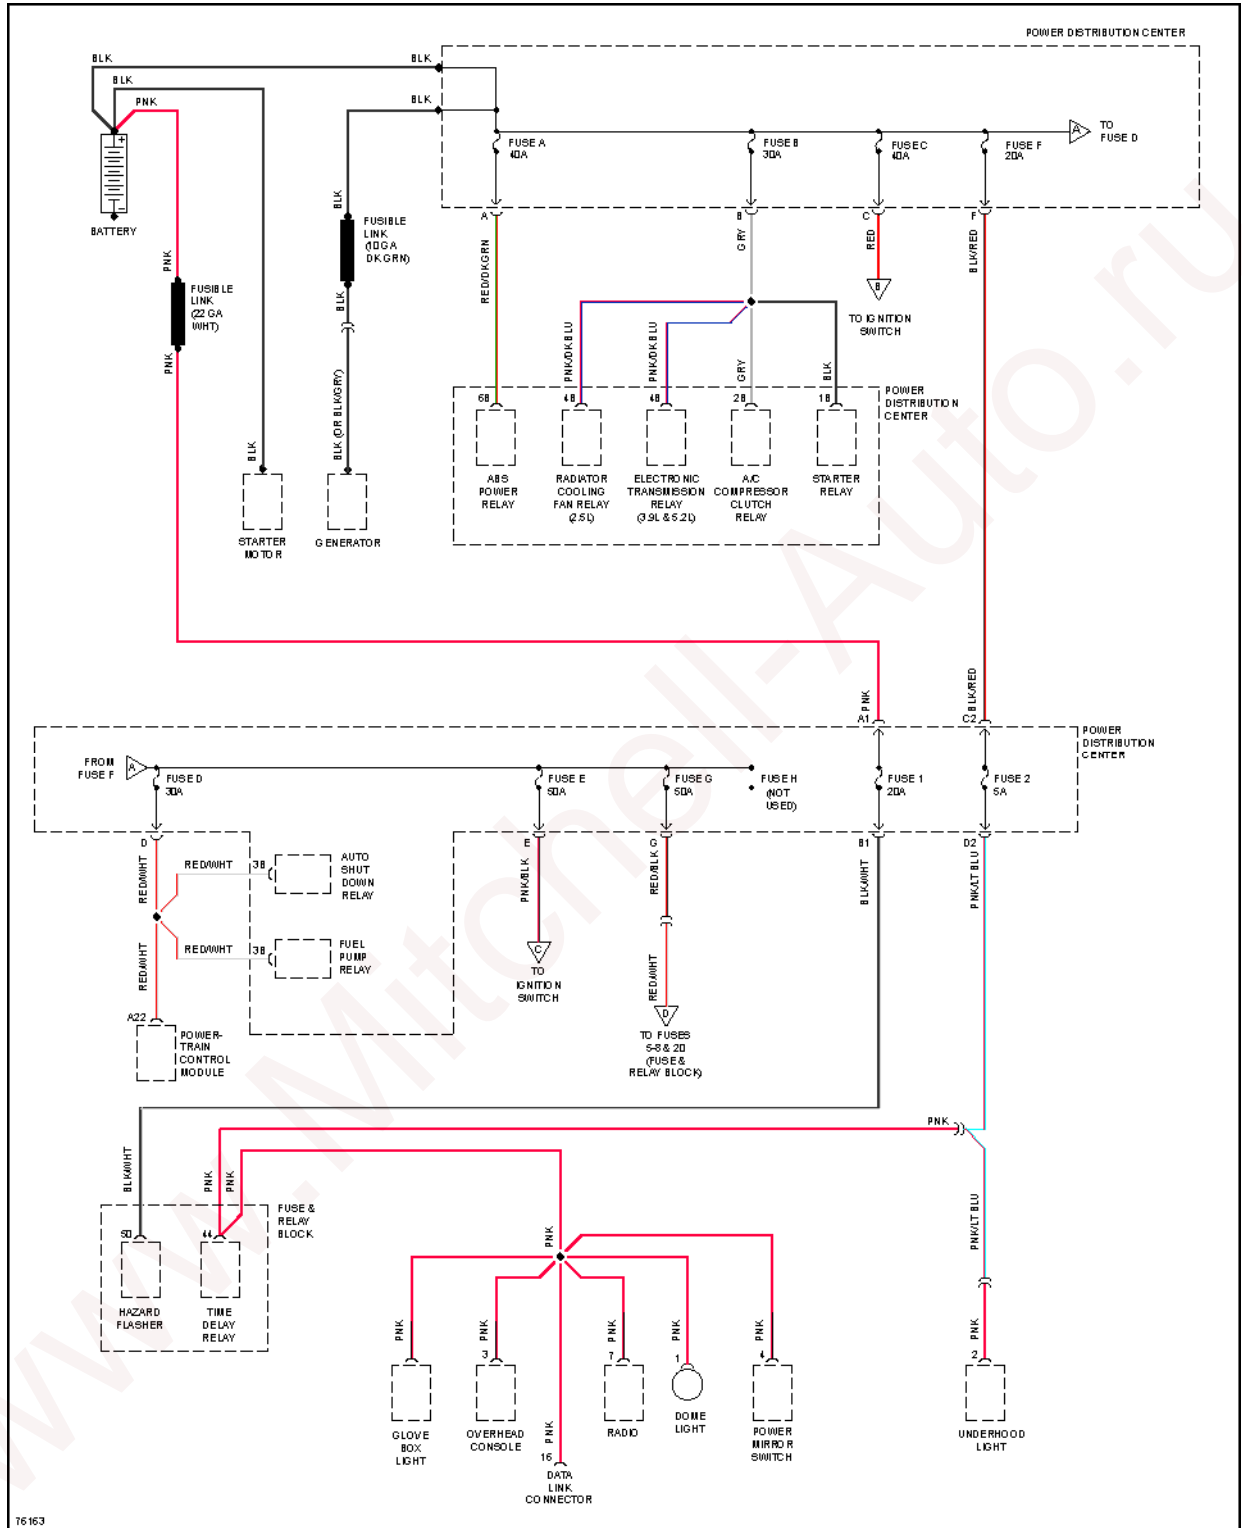

1996 System Wiring Diagrams Dodge - Dakota

Fig. 29: Overhead Console Circuit

INTERIOR LIGHTS

1996 Dodge Dakota

1996 System Wiring Diagrams Dodge - Dakota

Fig. 30: Interior Light Circuit

POWER DISTRIBUTION

1996 Dodge Dakota

1996 System Wiring Diagrams Dodge - Dakota

Fig. 31: Power Distribution Circuit (1 of 4)

1996 Dodge Dakota

1996 System Wiring Diagrams Dodge - Dakota

Fig. 32: Power Distribution Circuit (2 of 4)

1996 Dodge Dakota

1996 System Wiring Diagrams Dodge - Dakota

Fig. 33: Power Distribution Circuit (3 of 4)

1996 Dodge Dakota

1996 System Wiring Diagrams Dodge - Dakota

Fig. 34: Power Distribution Circuit (4 of 4)

POWER DOOR LOCKS