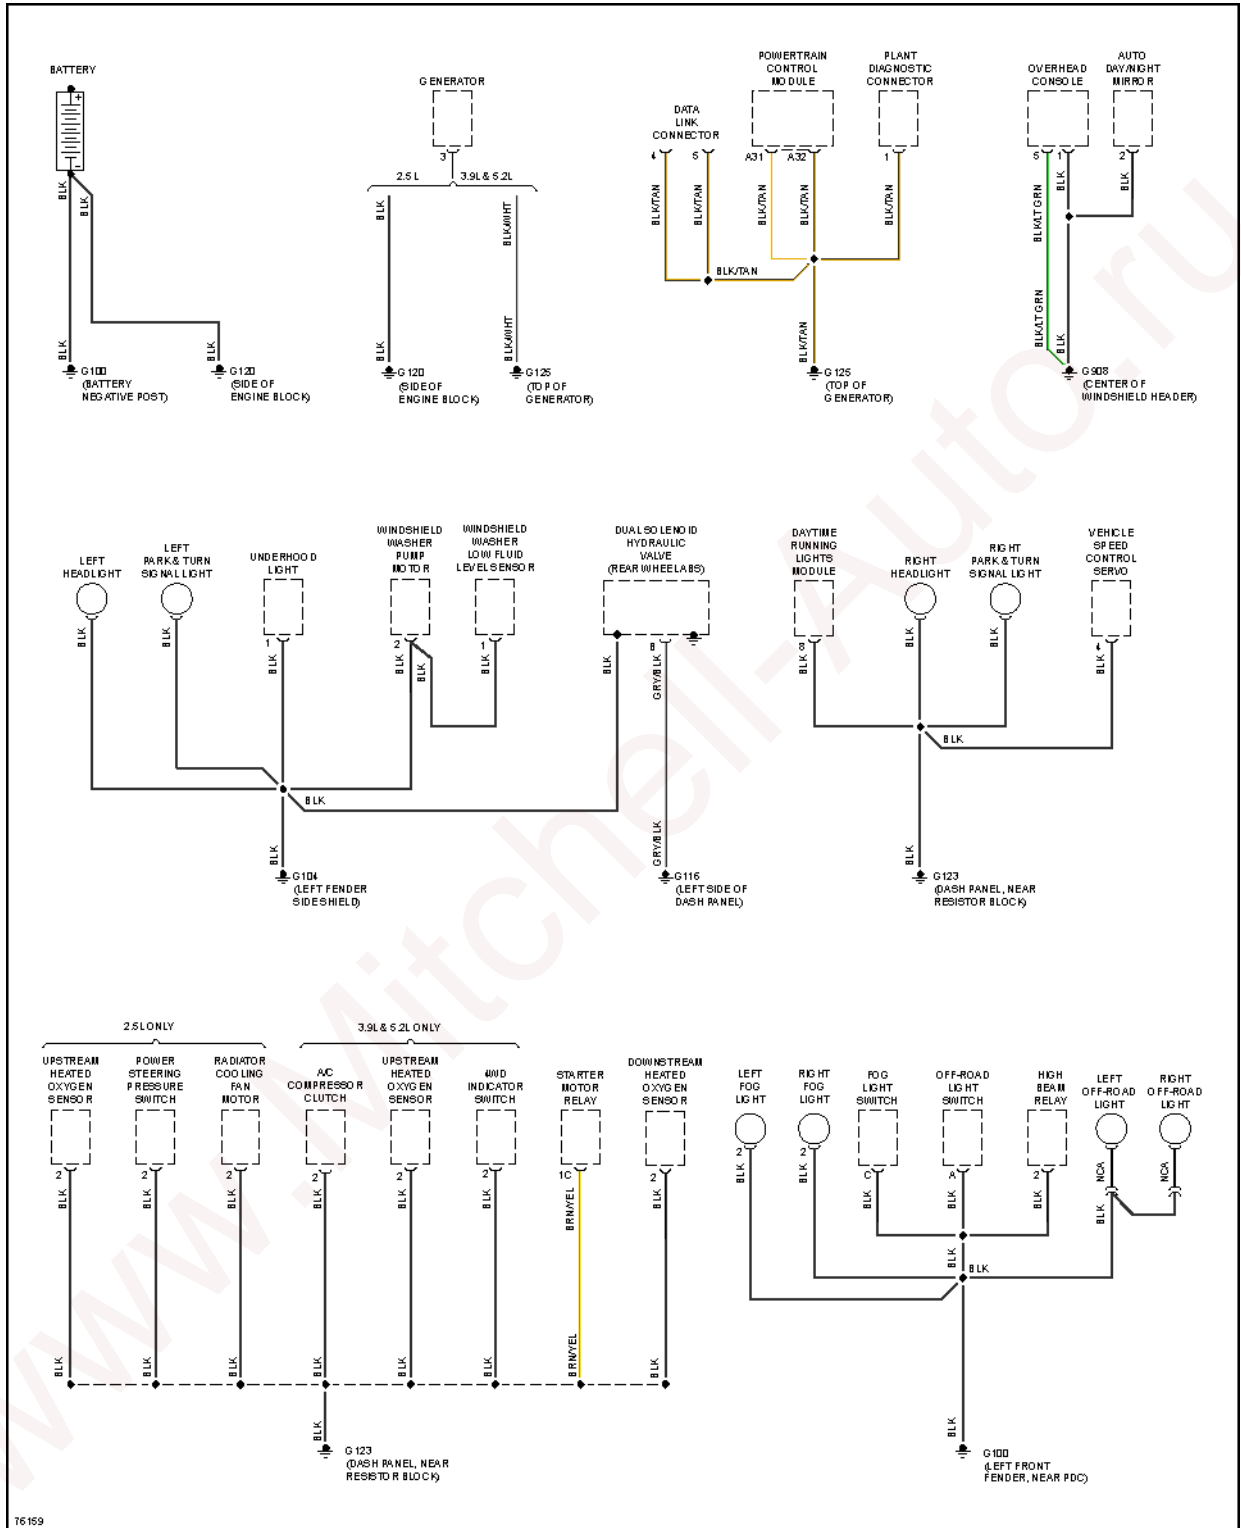

1996 Dodge Dakota

1996 System Wiring Diagrams Dodge - Dakota

Fig. 20: 5.2L, Engine Performance Circuits (3 of 3)

EXTERIOR LIGHTS

Fig. 21: Back-up Lamps Circuit

1996 Dodge Dakota

1996 System Wiring Diagrams Dodge - Dakota

Fig. 22: Exterior Lamps Circuit

GROUND DISTRIBUTION

1996 Dodge Dakota

1996 System Wiring Diagrams Dodge - Dakota

Fig. 23: Ground Distribution Circuit (1 of 2)

1996 Dodge Dakota

1996 System Wiring Diagrams Dodge - Dakota