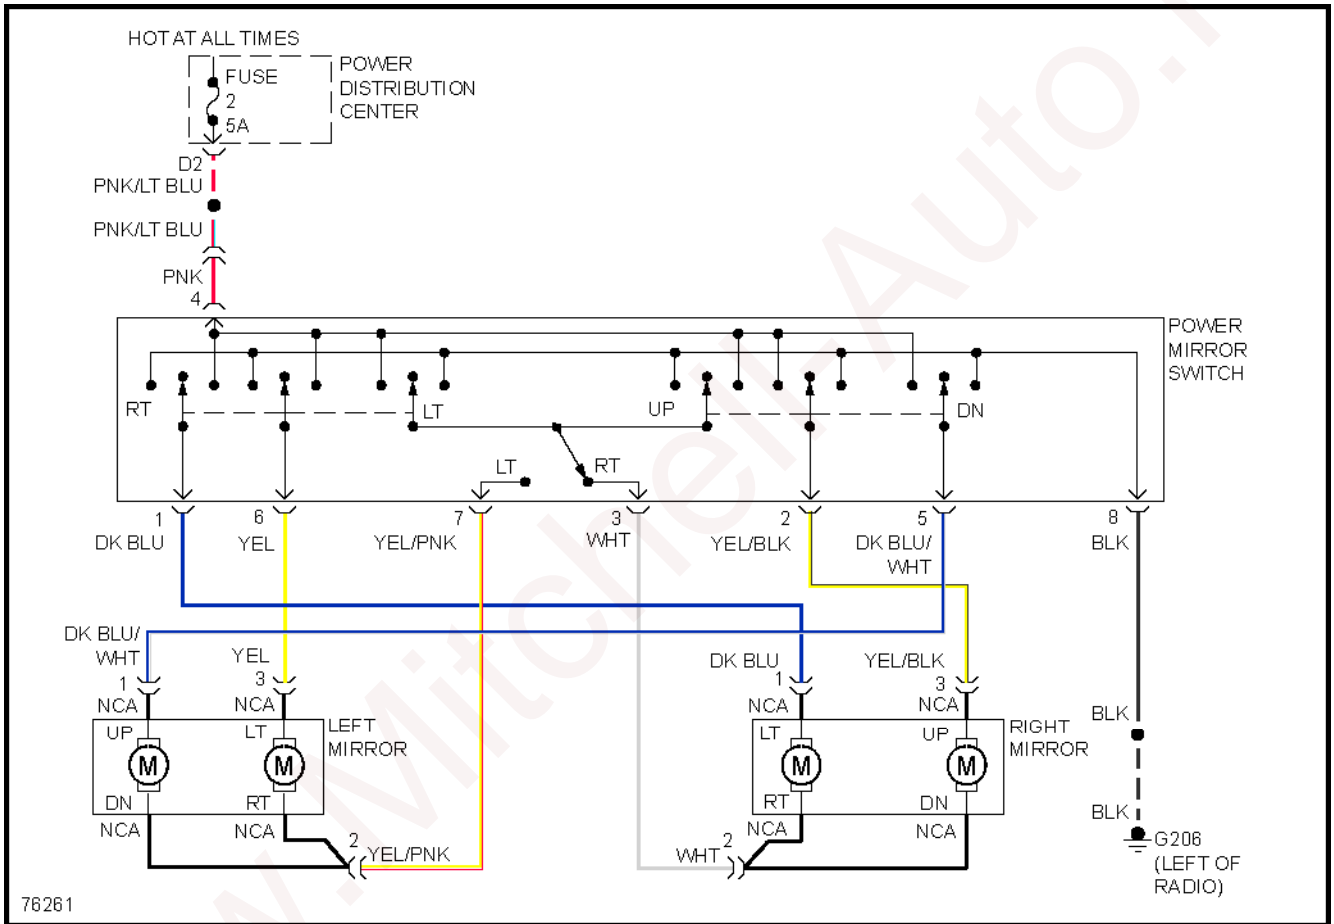

Fig. 35: Power Door Lock Circuit

POWER MIRRORS

Fig. 36: Automatic Day/Night Mirror Circuit

1996 Dodge Dakota

1996 System Wiring Diagrams Dodge - Dakota

Fig. 37: Power Mirror Circuit

POWER WINDOWS

Fig. 38: Power Window Circuit