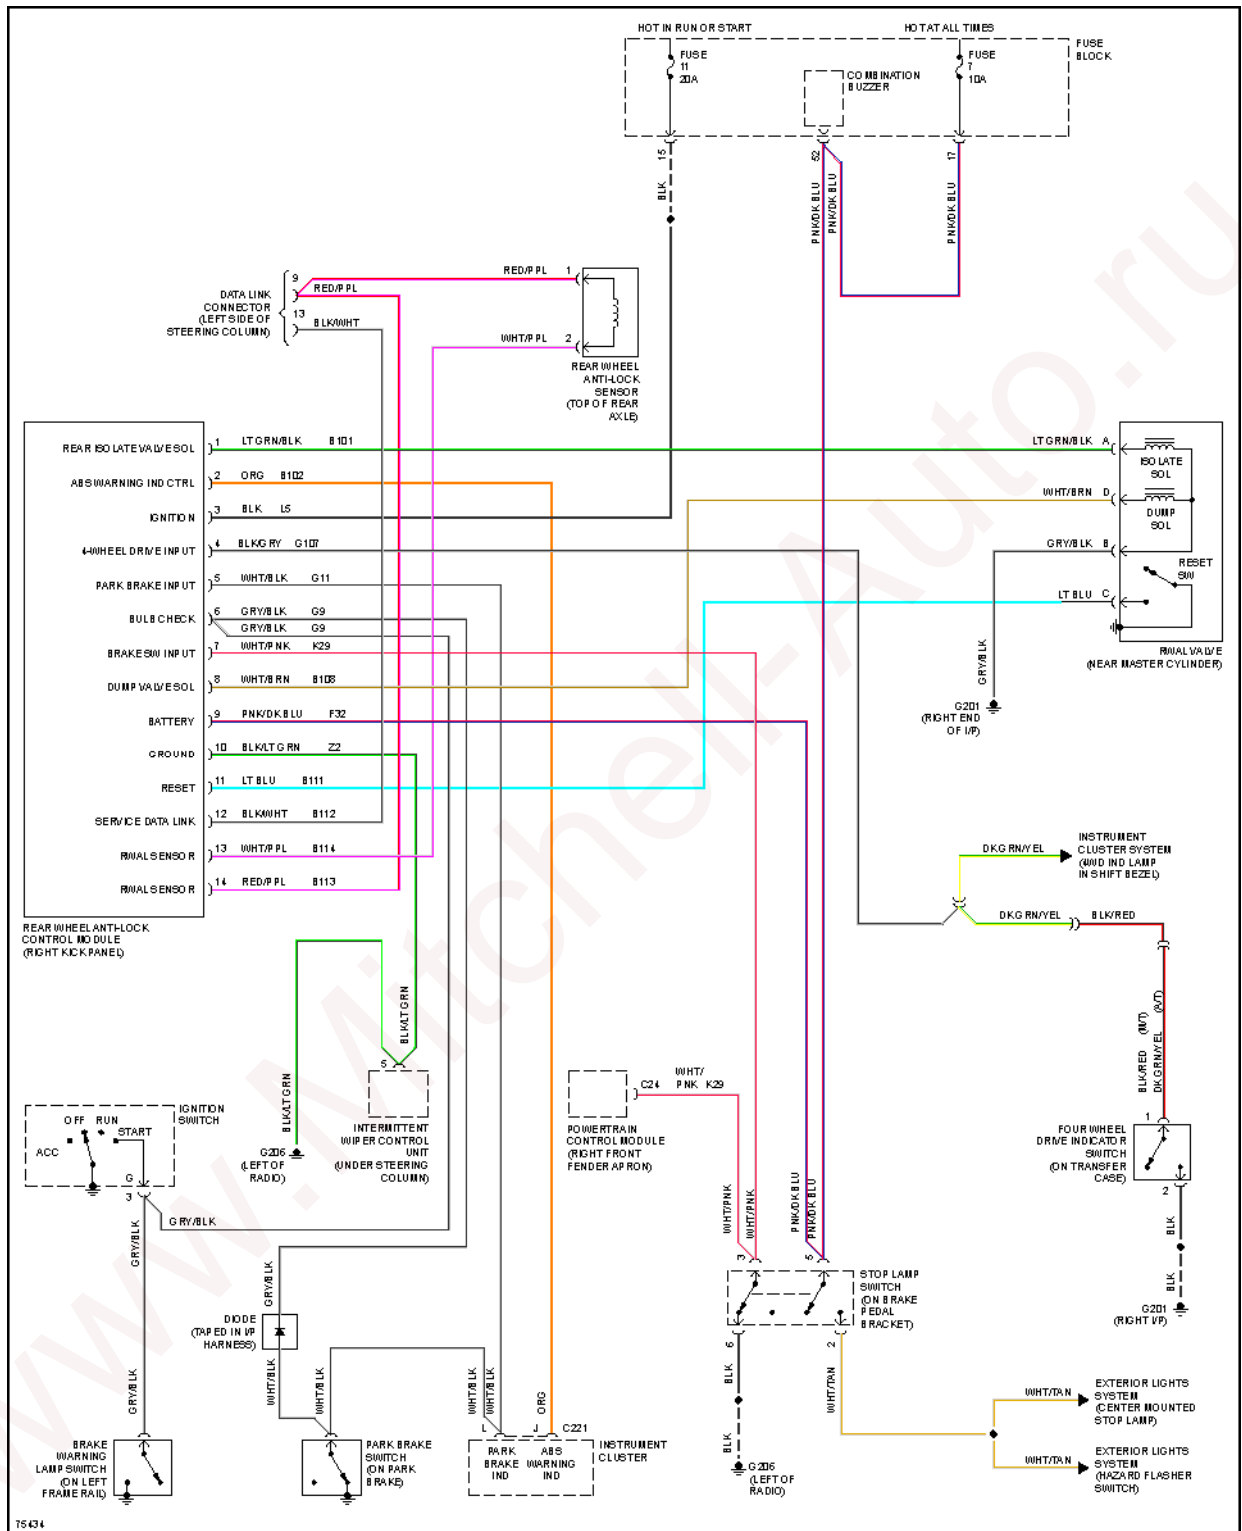

Fig. 4: Heater Circuit

5.2L

1996 Dodge Dakota

1996 System Wiring Diagrams Dodge - Dakota

Fig. 5: 5.2L, A/C Circuit

Fig. 6: Heater Circuit

ANTI-LOCK BRAKES

1996 Dodge Dakota

1996 System Wiring Diagrams Dodge - Dakota

Fig. 7: All-Wheel ABS Circuit

1996 Dodge Dakota

1996 System Wiring Diagrams Dodge - Dakota

Fig. 8: Rear Wheel ABS Circuit

COMPUTER DATA LINES

1996 Dodge Dakota

1996 System Wiring Diagrams Dodge - Dakota

Fig. 9: Computer Data Lines

COOLING FAN

2.5L

Fig. 10: 2.5L, Cooling Fan Circuit

CRUISE CONTROL

75426

Fig. 11: Cruise Control Circuit

1996 Dodge Dakota

1996 System Wiring Diagrams Dodge - Dakota

ENGINE PERFORMANCE

2.5L

1996 Dodge Dakota

1996 System Wiring Diagrams Dodge - Dakota

Fig. 12: 2.5L, Engine Performance Circuits (1 of 3)

Fig. 13: 2.5L, Engine Performance Circuits (2 of 3)