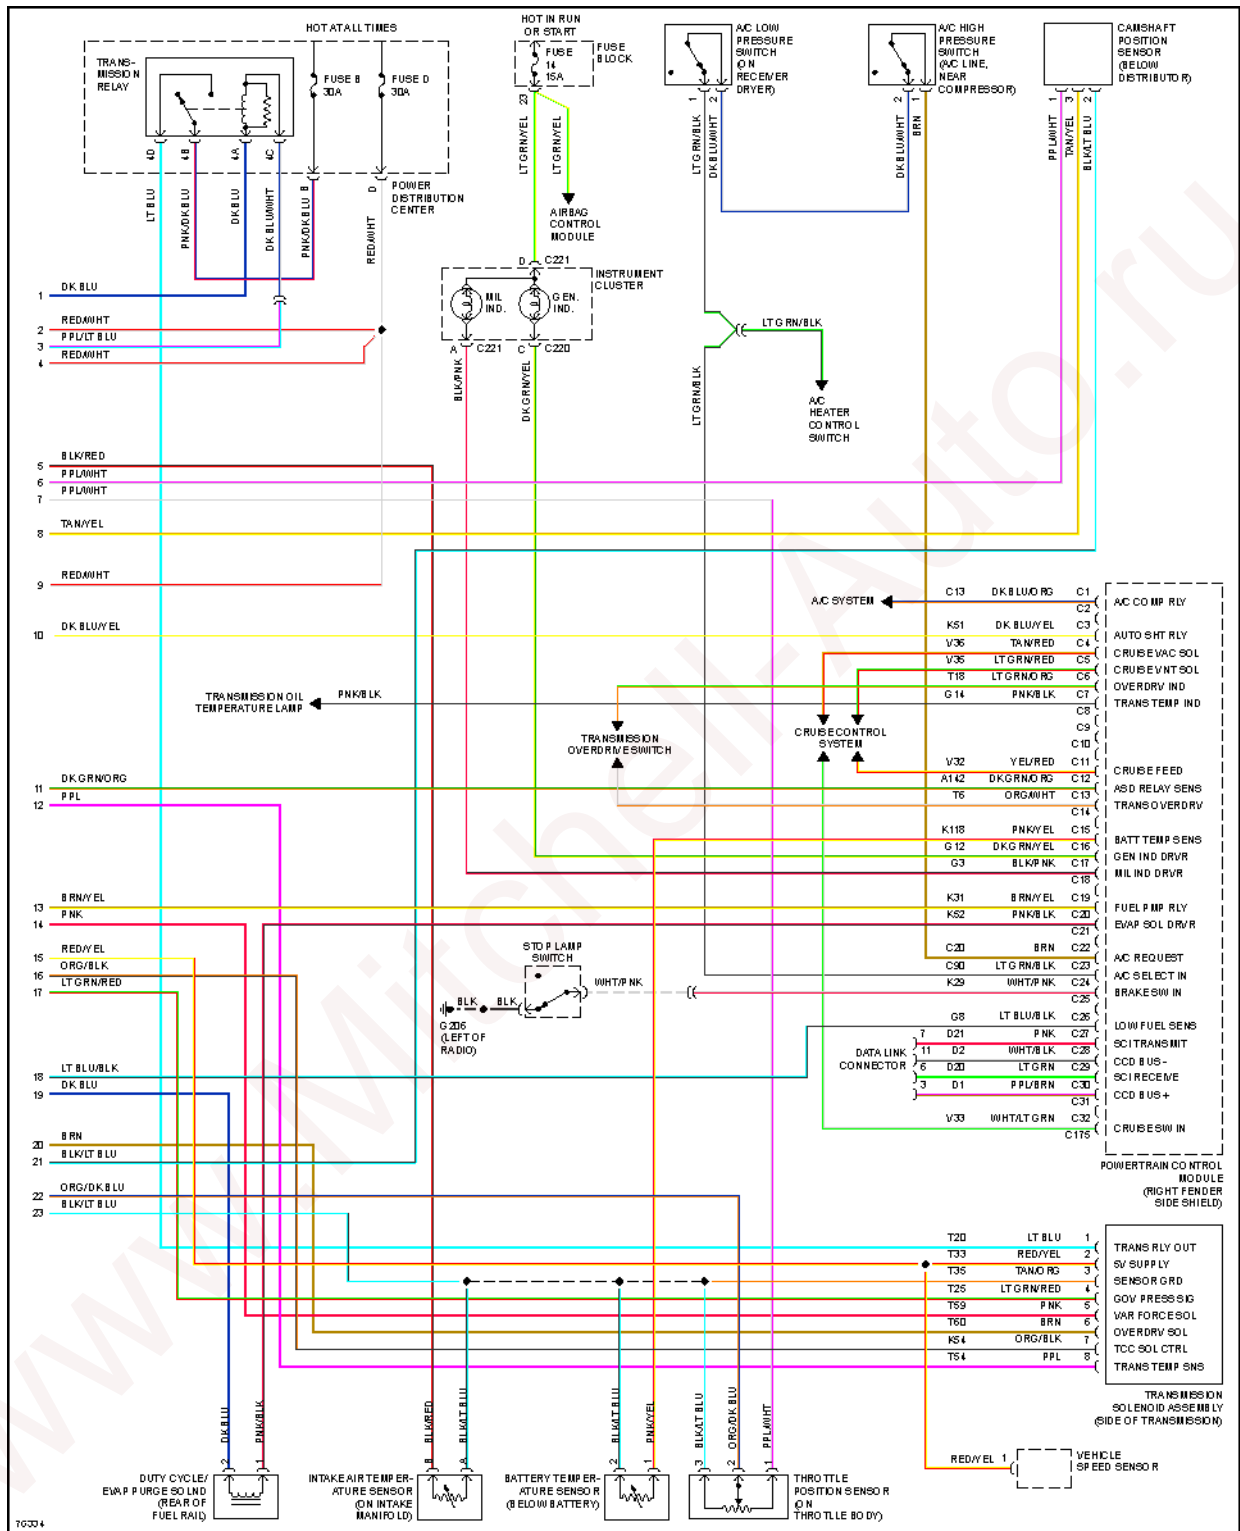

5.2L

1996 Dodge Dakota

1996 System Wiring Diagrams Dodge - Dakota

Fig. 18: 5.2L, Engine Performance Circuits (1 of 3)

1996 Dodge Dakota

1996 System Wiring Diagrams Dodge - Dakota

Fig. 19: 5.2L, Engine Performance Circuits (2 of 3)

1996 Dodge Dakota

1996 System Wiring Diagrams Dodge - Dakota

Fig. 20: 5.2L, Engine Performance Circuits (3 of 3)

EXTERIOR LIGHTS

Fig. 21: Back-up Lamps Circuit

1996 Dodge Dakota

1996 System Wiring Diagrams Dodge - Dakota

Fig. 22: Exterior Lamps Circuit

GROUND DISTRIBUTION

1996 Dodge Dakota

1996 System Wiring Diagrams Dodge - Dakota

Fig. 23: Ground Distribution Circuit (1 of 2)

1996 Dodge Dakota

1996 System Wiring Diagrams Dodge - Dakota

Fig. 24: Ground Distribution Circuit (2 of 2)

HEADLIGHTS

1996 Dodge Dakota

1996 System Wiring Diagrams Dodge - Dakota

Fig. 25: Headlamps/Fog Lamps/Off-Road Lamps Circuit, W/ DRL

1996 Dodge Dakota

1996 System Wiring Diagrams Dodge - Dakota