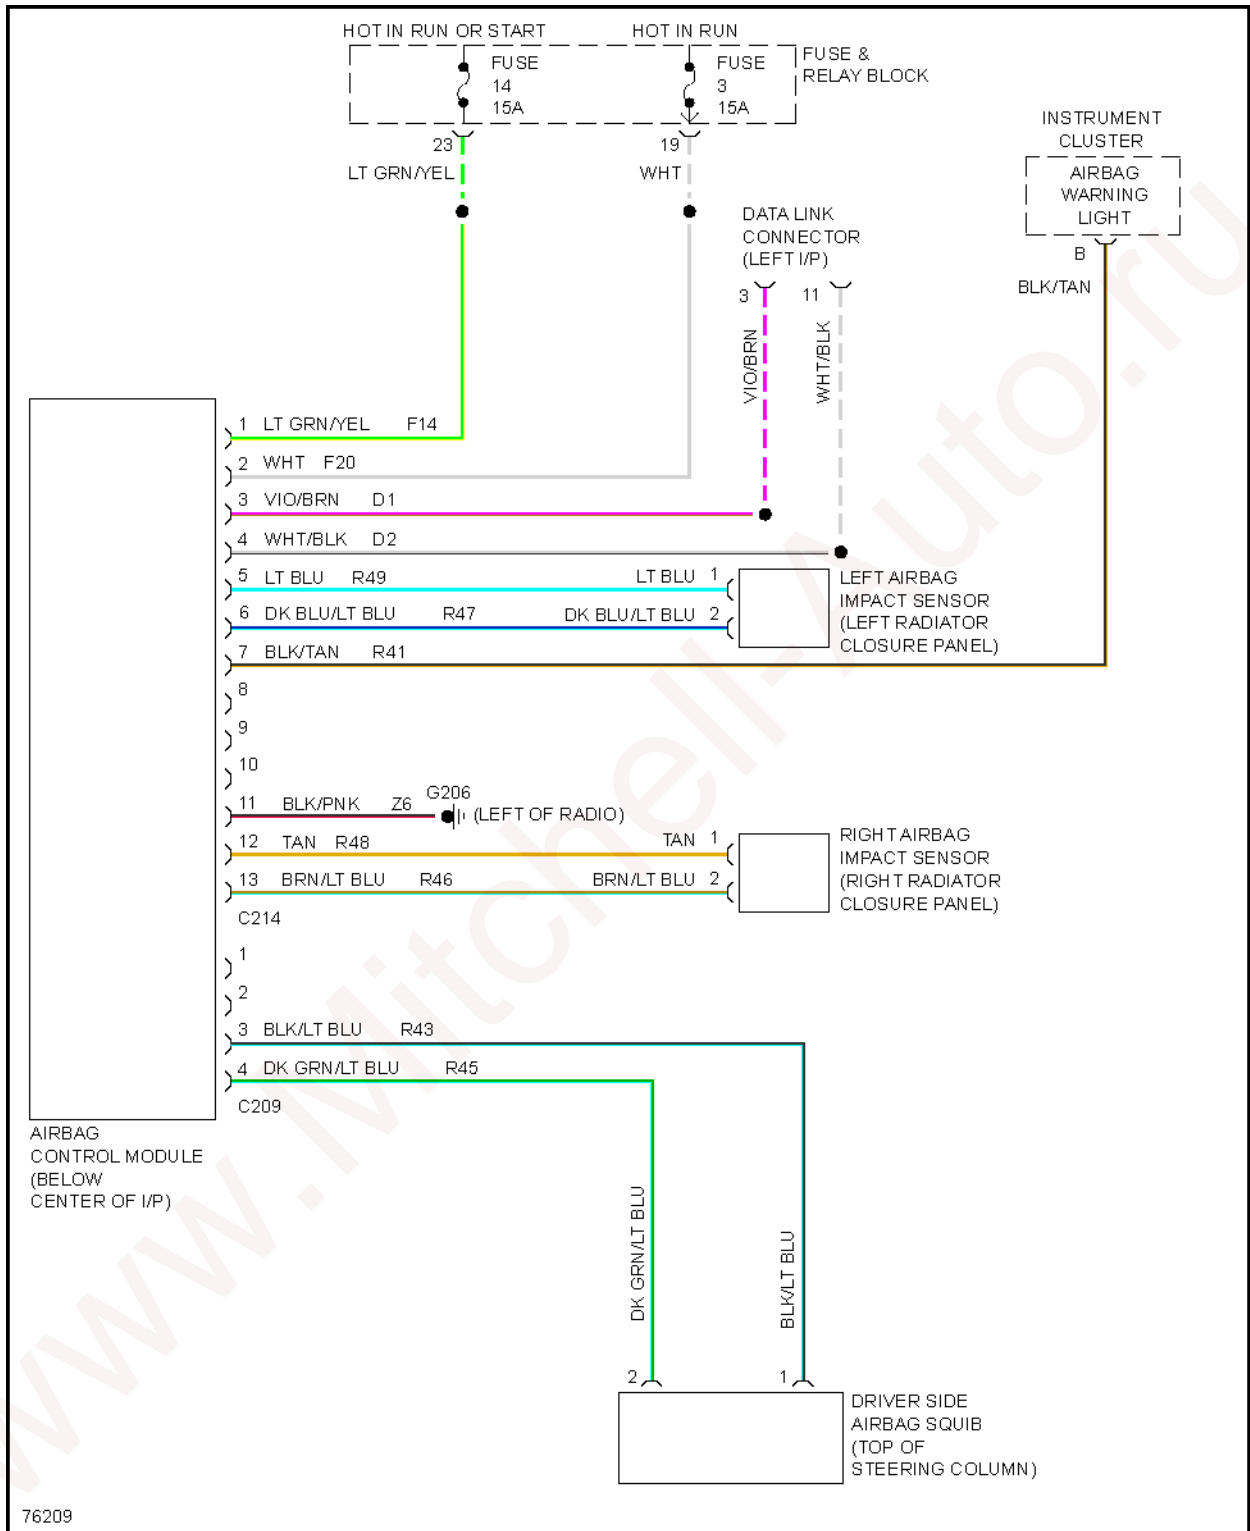

1996 Dodge Dakota

1996 System Wiring Diagrams Dodge - Dakota

2.5L

Fig. 41: 2.5L, Starting Circuit

1996 Dodge Dakota

1996 System Wiring Diagrams Dodge - Dakota

Fig. 43: 3.9L, Starting Circuit

1996 Dodge Dakota

1996 System Wiring Diagrams Dodge - Dakota

Fig. 44: Charging Circuit

5.2L

1996 Dodge Dakota

1996 System Wiring Diagrams Dodge - Dakota

Fig. 45: 5.2L, Starting Circuit

1996 Dodge Dakota

1996 System Wiring Diagrams Dodge - Dakota

Fig. 47: Supplemental Restraint Circuit

TRANSMISSION

1996 Dodge Dakota

1996 System Wiring Diagrams Dodge - Dakota

3.9L

Fig. 48: 3.9L, Transmission Circuit (1 of 2)

1996 Dodge Dakota

1996 System Wiring Diagrams Dodge - Dakota

Fig. 49: 3.9L, Transmission Circuit (2 of 2)

5.2L

1996 Dodge Dakota

1996 System Wiring Diagrams Dodge - Dakota

Fig. 50: 5.2L, Transmission Circuit (1 of 2)

1996 Dodge Dakota

1996 System Wiring Diagrams Dodge - Dakota