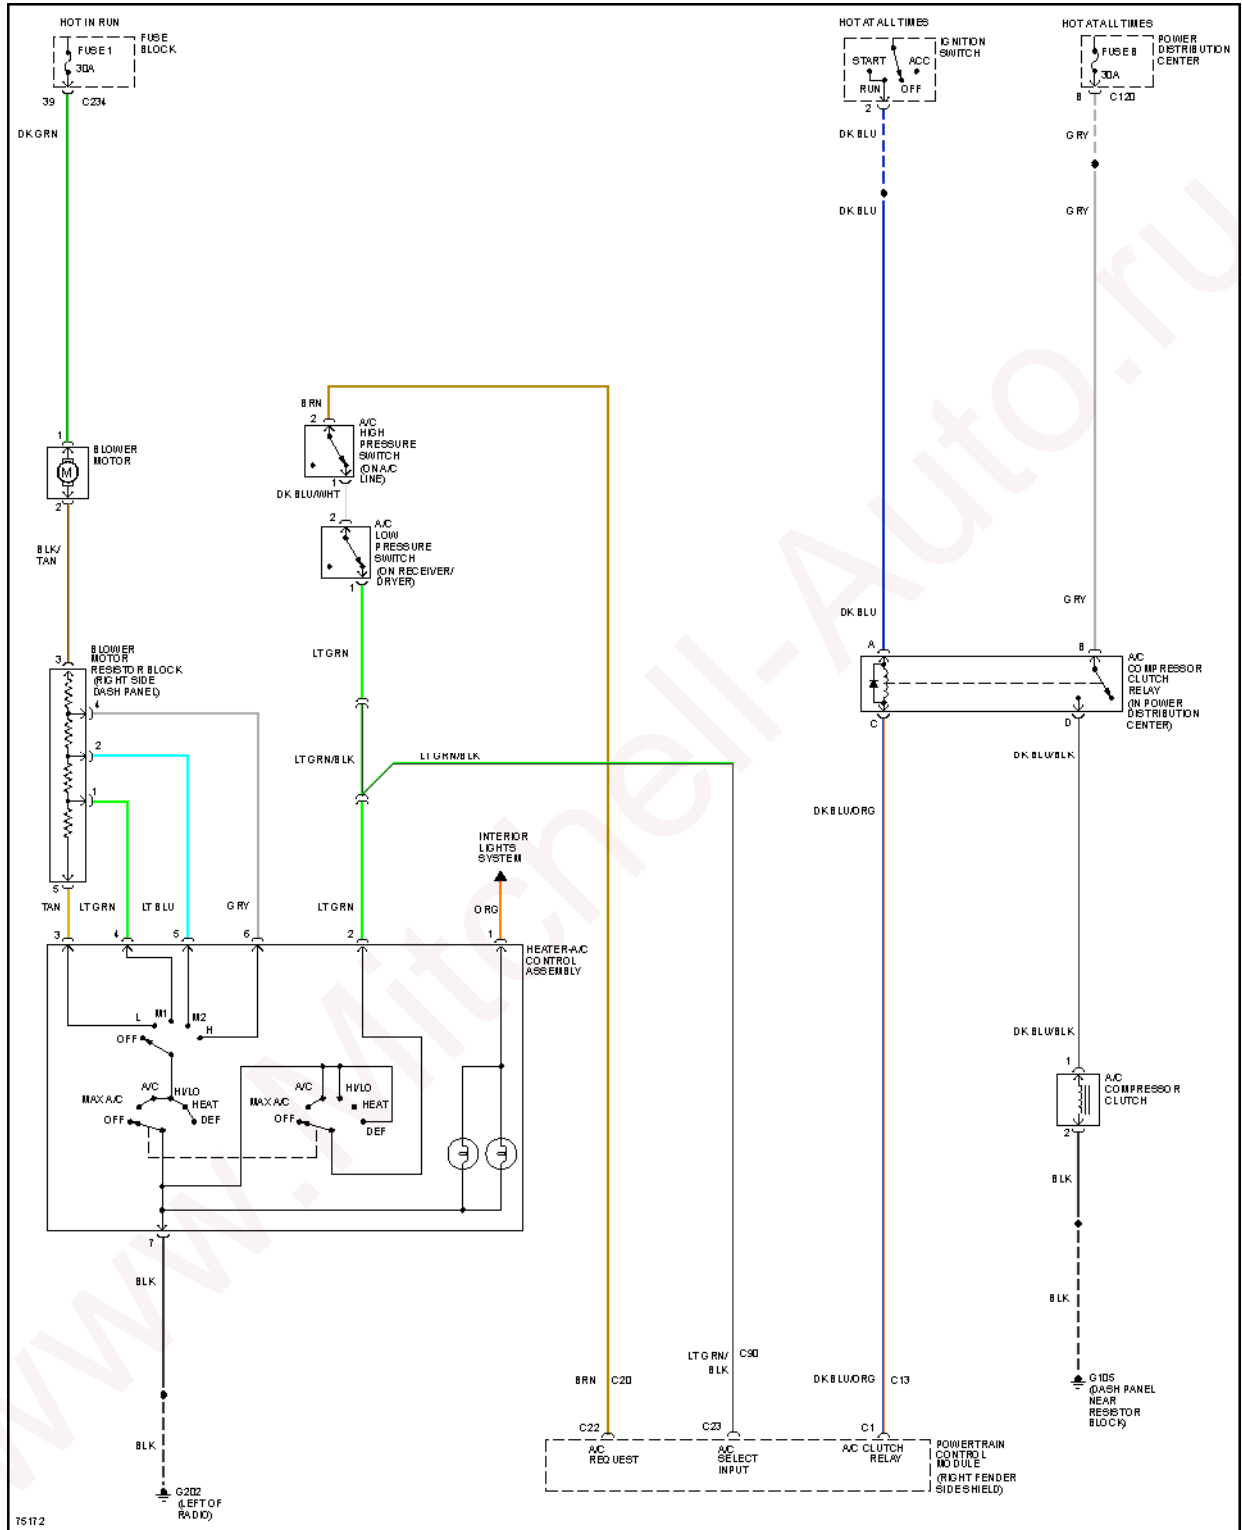

Fig. 4: Heater Circuit

5.2L

1996 Dodge Dakota

1996 System Wiring Diagrams Dodge - Dakota

Fig. 5: 5.2L, A/C Circuit

Fig. 6: Heater Circuit

ANTI-LOCK BRAKES

1996 Dodge Dakota

Fig. 9: Computer Data Lines

COOLING FAN

2.5L

Fig. 10: 2.5L, Cooling Fan Circuit

CRUISE CONTROL

75426

Fig. 11: Cruise Control Circuit

1996 Dodge Dakota