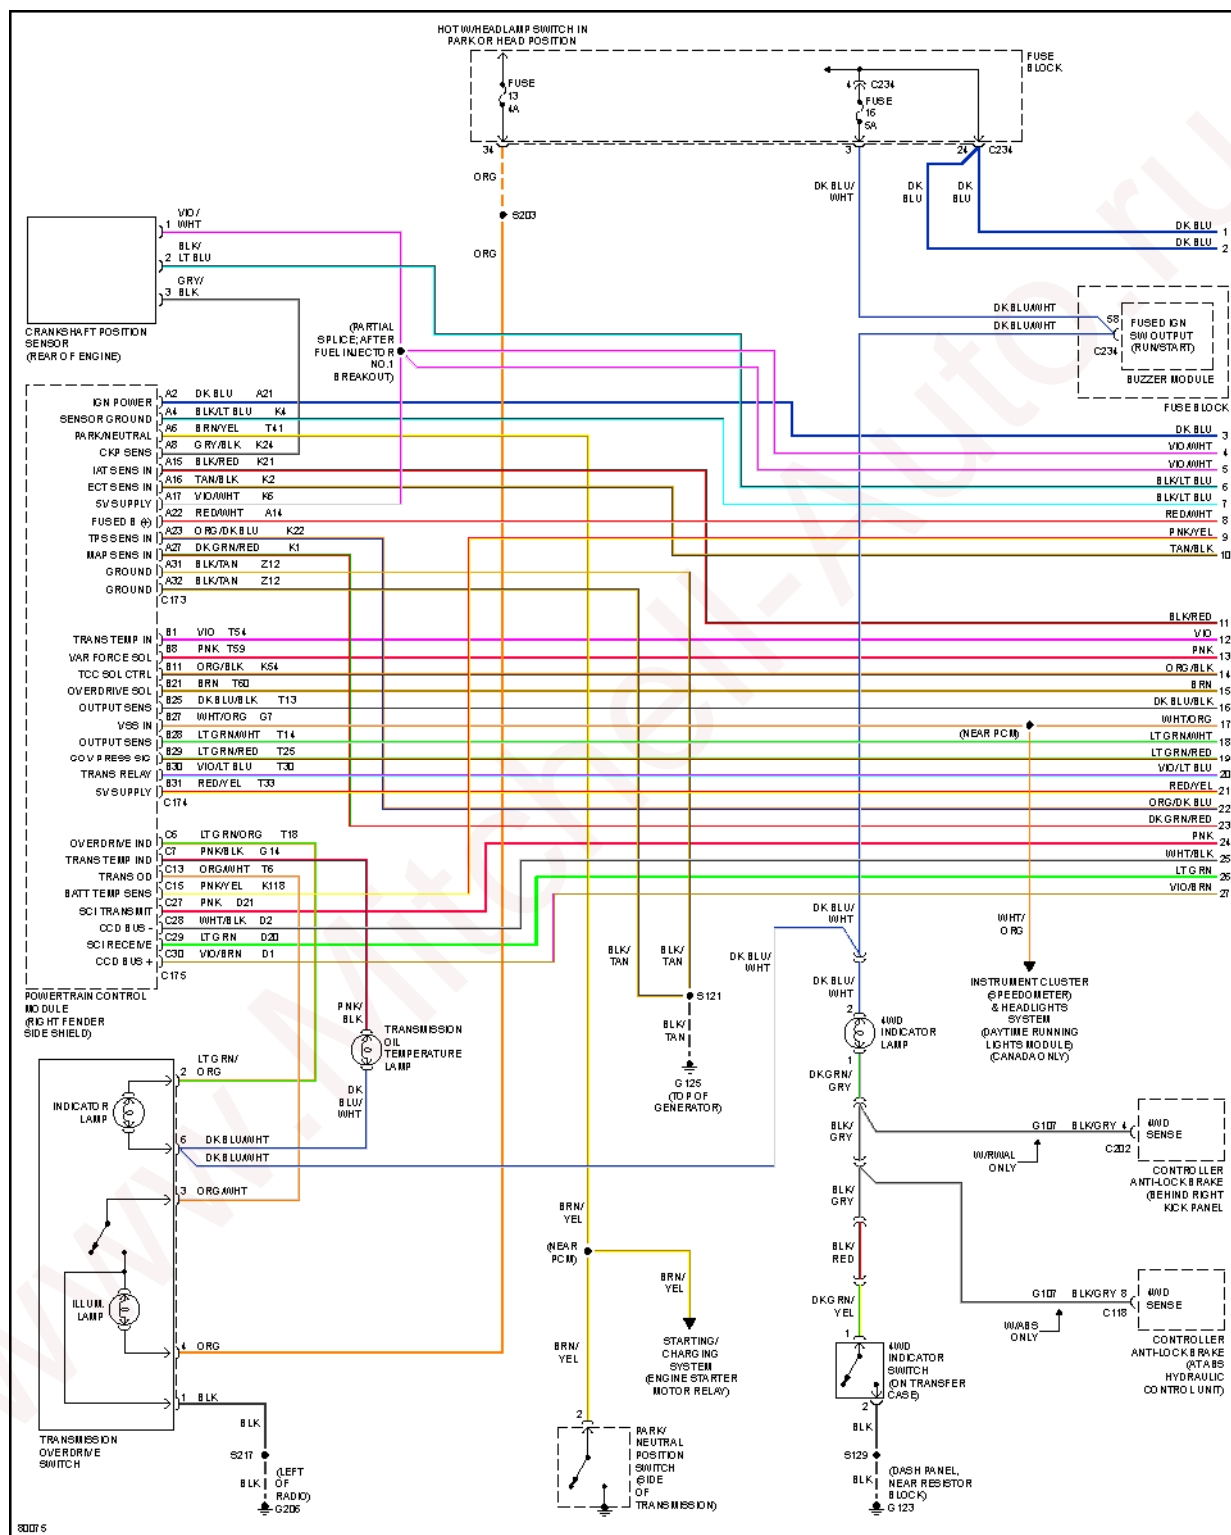

1996 System Wiring Diagrams Dodge - Dakota

Fig. 44: Charging Circuit

5.2L

1996 Dodge Dakota

1996 System Wiring Diagrams Dodge - Dakota

Fig. 45: 5.2L, Starting Circuit

1996 Dodge Dakota

1996 System Wiring Diagrams Dodge - Dakota

Fig. 47: Supplemental Restraint Circuit

TRANSMISSION

1996 Dodge Dakota

1996 System Wiring Diagrams Dodge - Dakota

3.9L

Fig. 48: 3.9L, Transmission Circuit (1 of 2)

1996 Dodge Dakota

1996 System Wiring Diagrams Dodge - Dakota

Fig. 49: 3.9L, Transmission Circuit (2 of 2)

5.2L

1996 Dodge Dakota

1996 System Wiring Diagrams Dodge - Dakota

Fig. 50: 5.2L, Transmission Circuit (1 of 2)

1996 Dodge Dakota

1996 System Wiring Diagrams Dodge - Dakota

Fig. 51: 5.2L, Transmission Circuit (2 of 2)

WARNING SYSTEMS

1996 Dodge Dakota

1996 System Wiring Diagrams Dodge - Dakota

Fig. 52: Warning System Circuits

WIPER/WASHER

1996 Dodge Dakota

1996 System Wiring Diagrams Dodge - Dakota