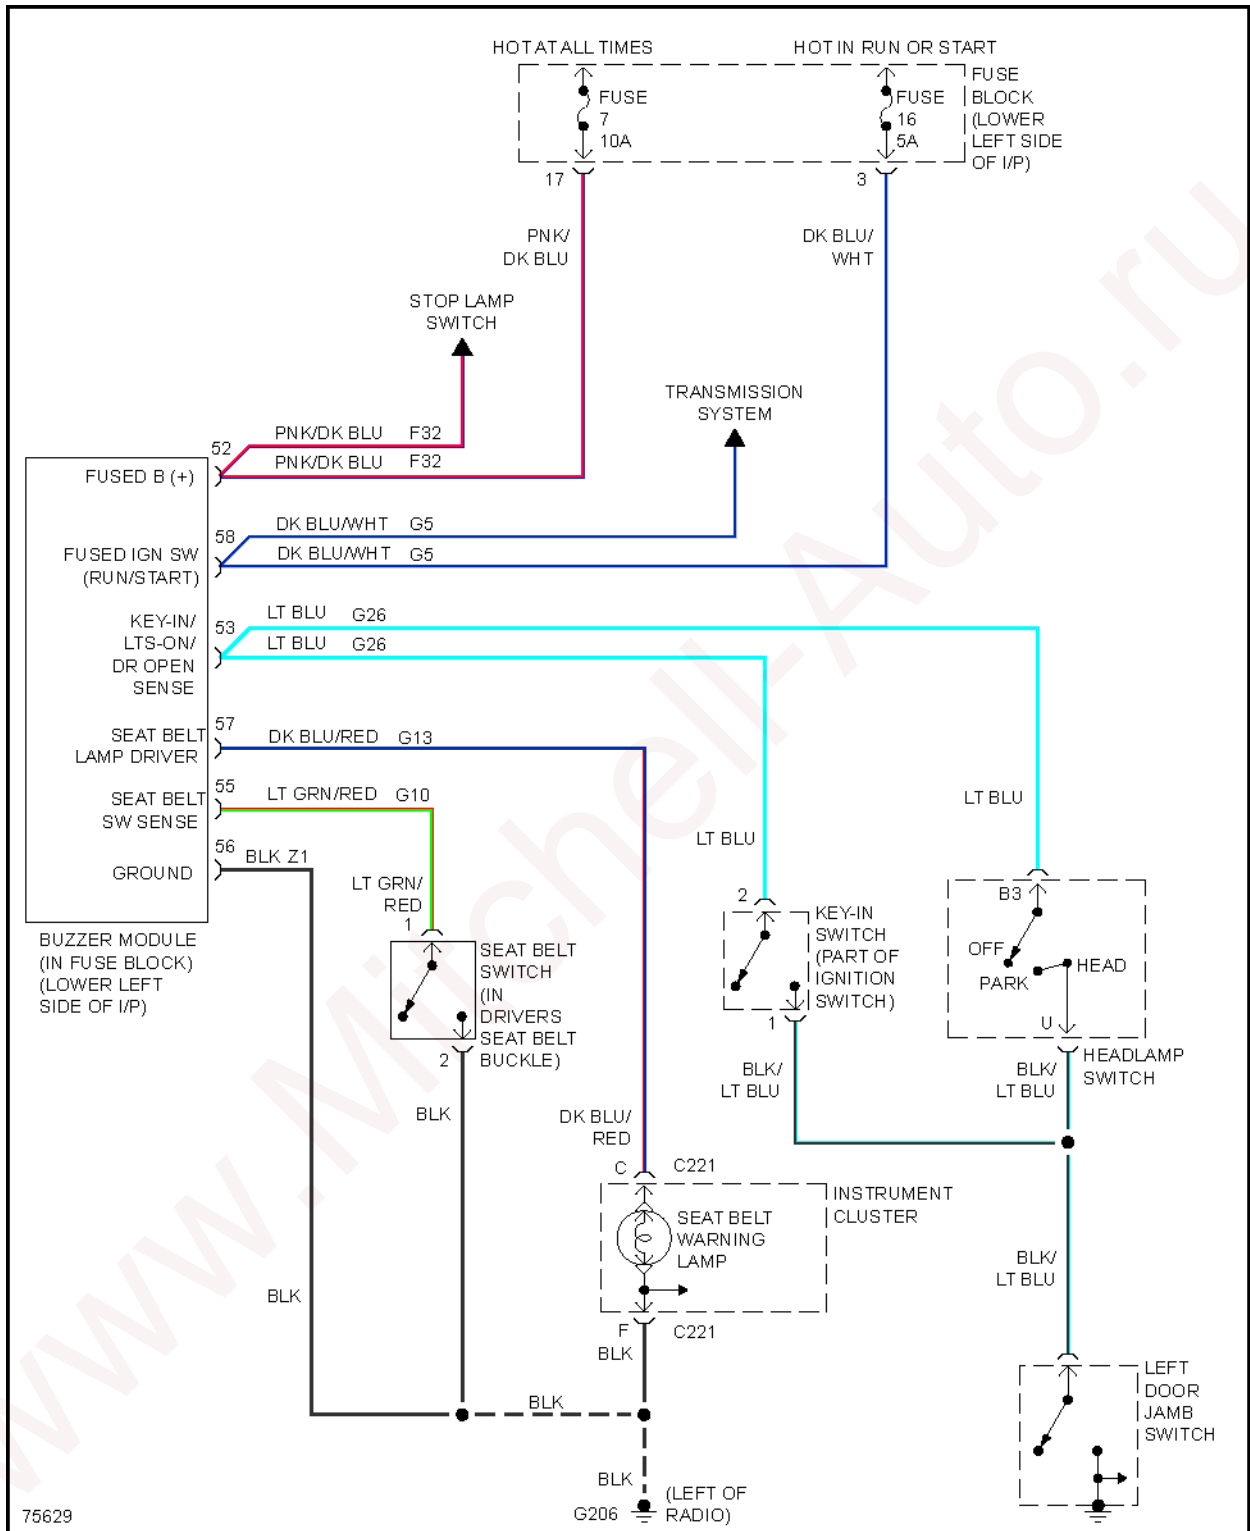

Fig. 47: Supplemental Restraint Circuit

TRANSMISSION

1996 Dodge Dakota

1996 System Wiring Diagrams Dodge - Dakota

3.9L

Fig. 48: 3.9L, Transmission Circuit (1 of 2)

1996 Dodge Dakota

1996 System Wiring Diagrams Dodge - Dakota

Fig. 49: 3.9L, Transmission Circuit (2 of 2)

5.2L

1996 Dodge Dakota

1996 System Wiring Diagrams Dodge - Dakota

Fig. 50: 5.2L, Transmission Circuit (1 of 2)

1996 Dodge Dakota

1996 System Wiring Diagrams Dodge - Dakota

Fig. 51: 5.2L, Transmission Circuit (2 of 2)

WARNING SYSTEMS

1996 Dodge Dakota

1996 System Wiring Diagrams Dodge - Dakota

Fig. 52: Warning System Circuits

WIPER/WASHER

1996 Dodge Dakota

1996 System Wiring Diagrams Dodge - Dakota

Fig. 53: Wiper/Washer Circuit