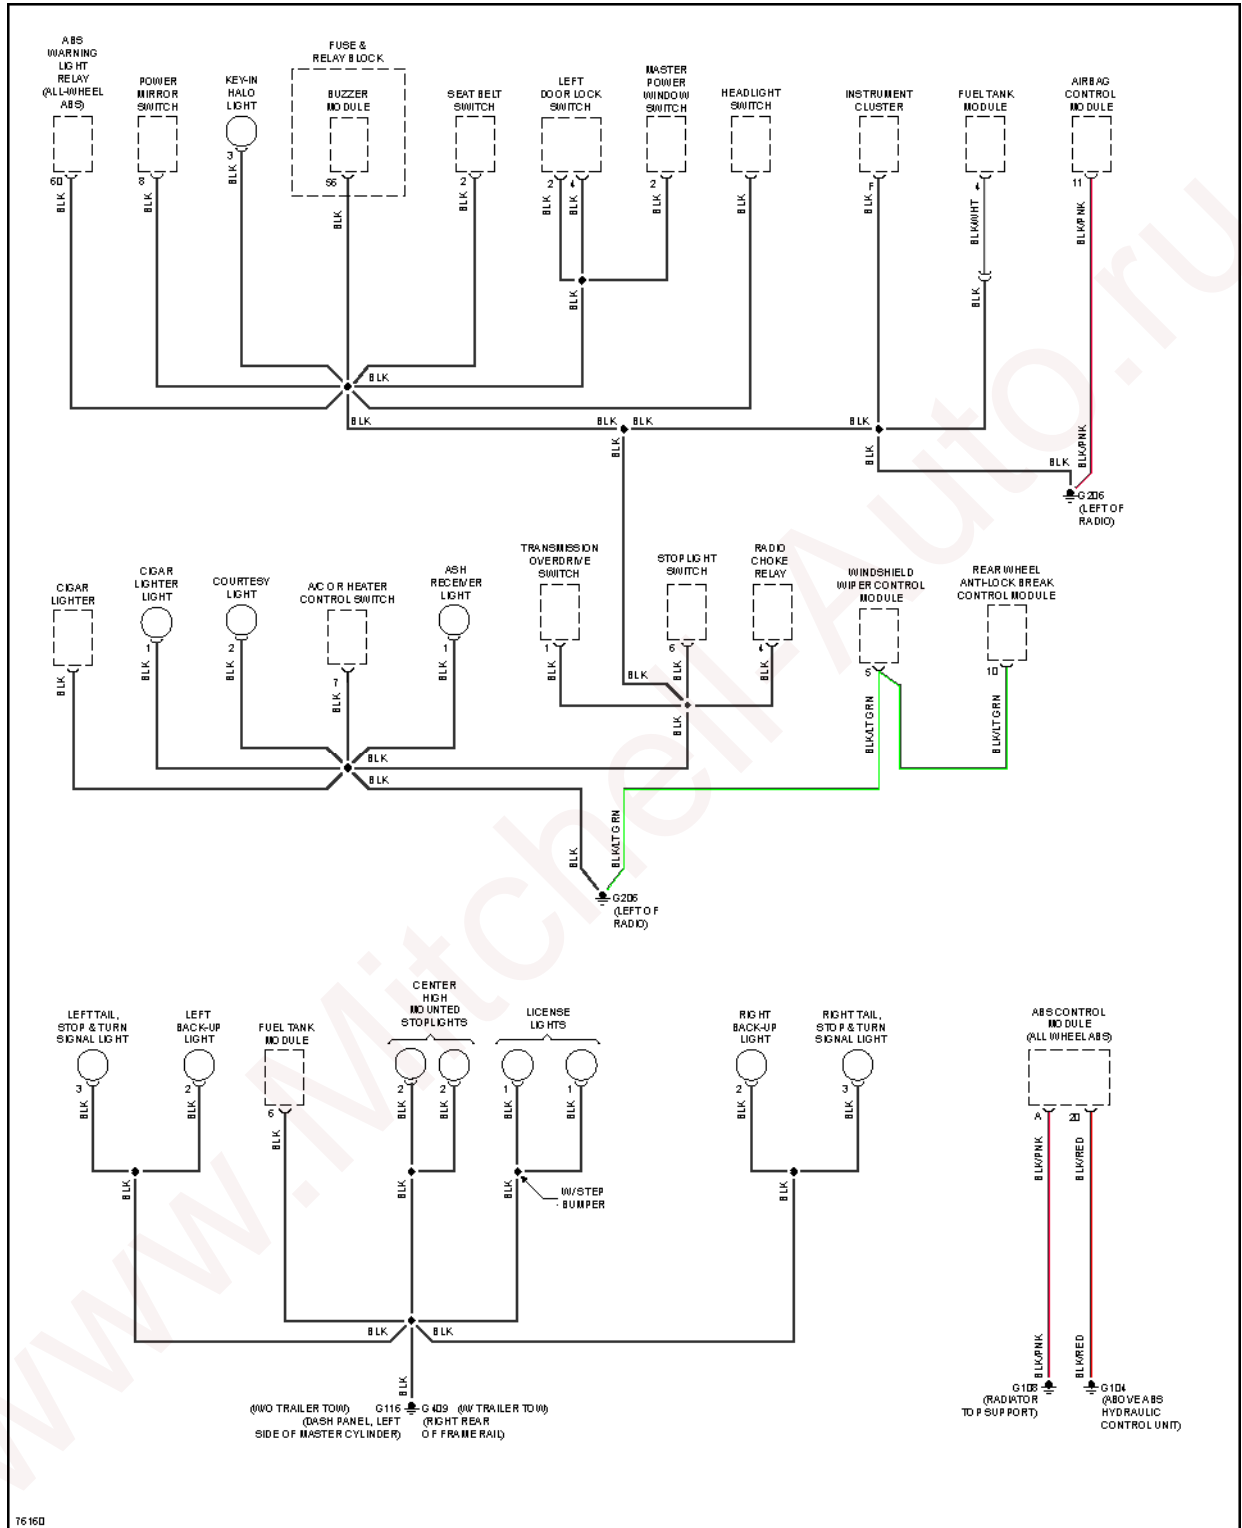

1996 Dodge Dakota

1996 System Wiring Diagrams Dodge - Dakota

Fig. 20: 5.2L, Engine Performance Circuits (3 of 3)

EXTERIOR LIGHTS

Fig. 21: Back-up Lamps Circuit

1996 Dodge Dakota

1996 System Wiring Diagrams Dodge - Dakota

Fig. 22: Exterior Lamps Circuit

GROUND DISTRIBUTION

1996 Dodge Dakota

1996 System Wiring Diagrams Dodge - Dakota

Fig. 23: Ground Distribution Circuit (1 of 2)

1996 Dodge Dakota

1996 System Wiring Diagrams Dodge - Dakota