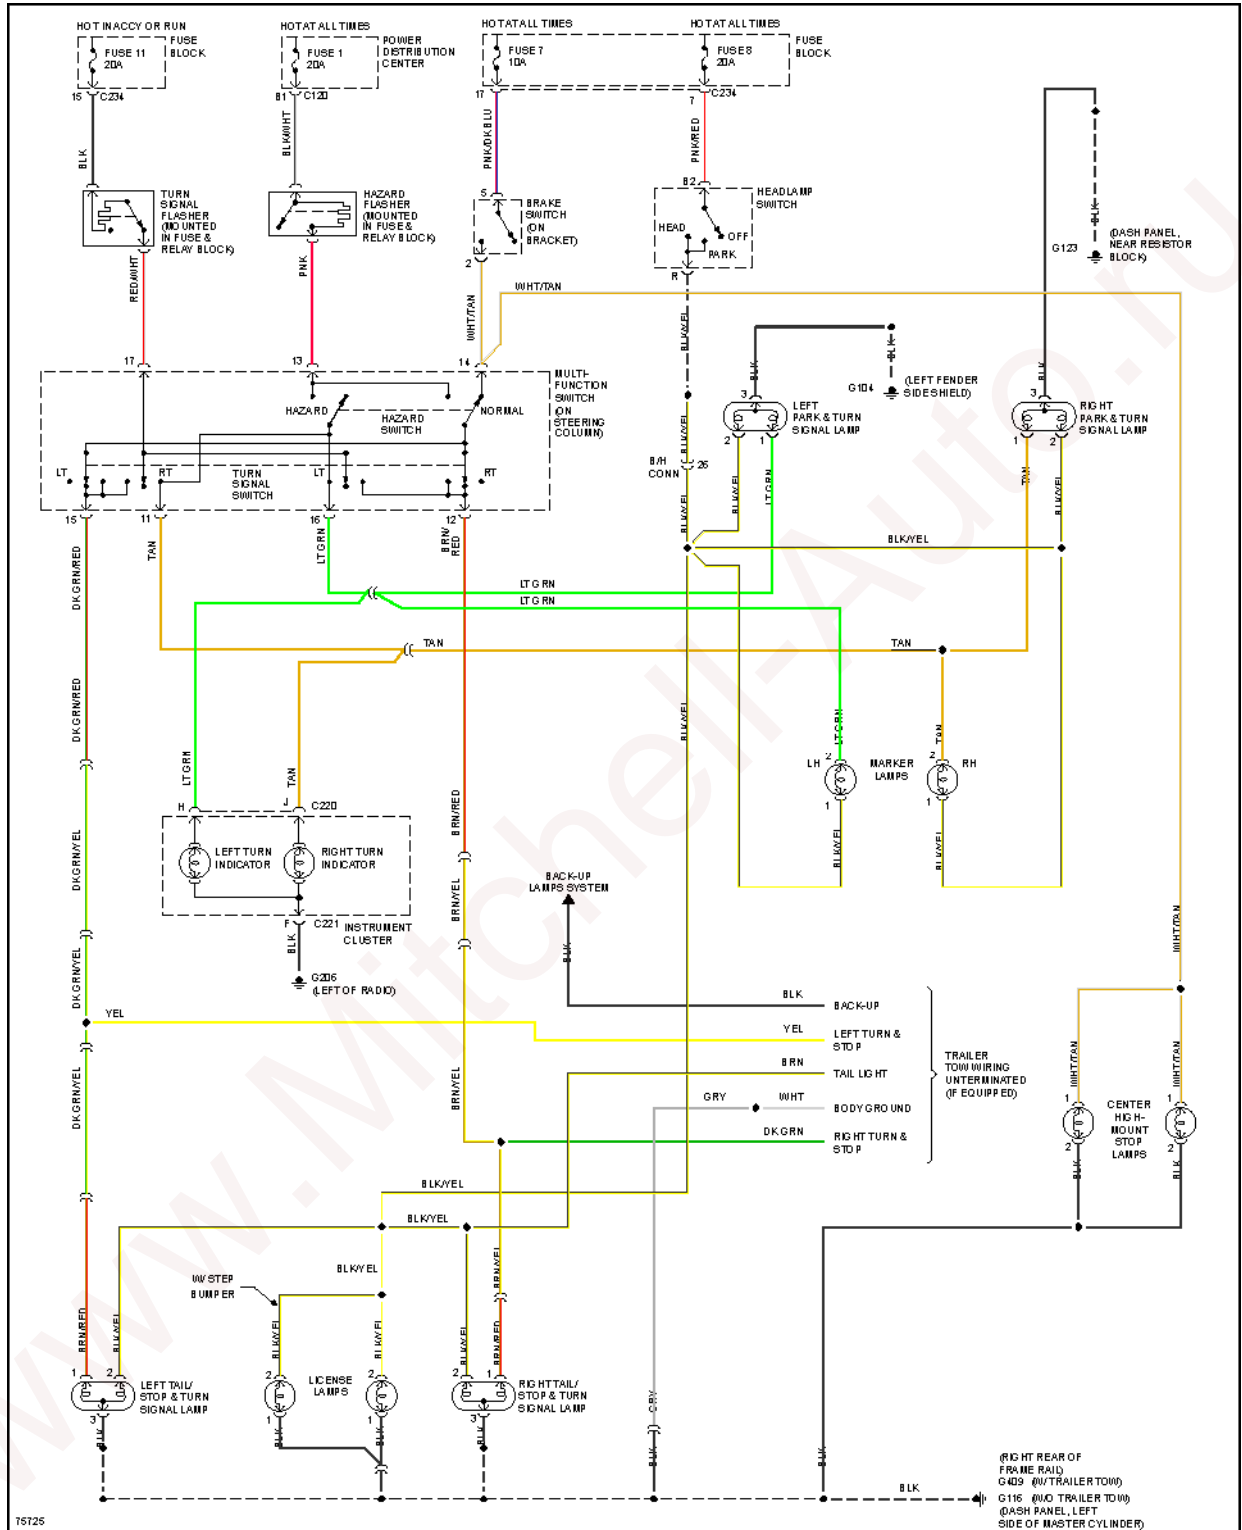

5.2L

1996 Dodge Dakota

1996 System Wiring Diagrams Dodge - Dakota

Fig. 18: 5.2L, Engine Performance Circuits (1 of 3)

1996 Dodge Dakota

1996 System Wiring Diagrams Dodge - Dakota

Fig. 19: 5.2L, Engine Performance Circuits (2 of 3)

1996 Dodge Dakota

1996 System Wiring Diagrams Dodge - Dakota

Fig. 20: 5.2L, Engine Performance Circuits (3 of 3)

EXTERIOR LIGHTS

Fig. 21: Back-up Lamps Circuit

1996 Dodge Dakota

1996 System Wiring Diagrams Dodge - Dakota