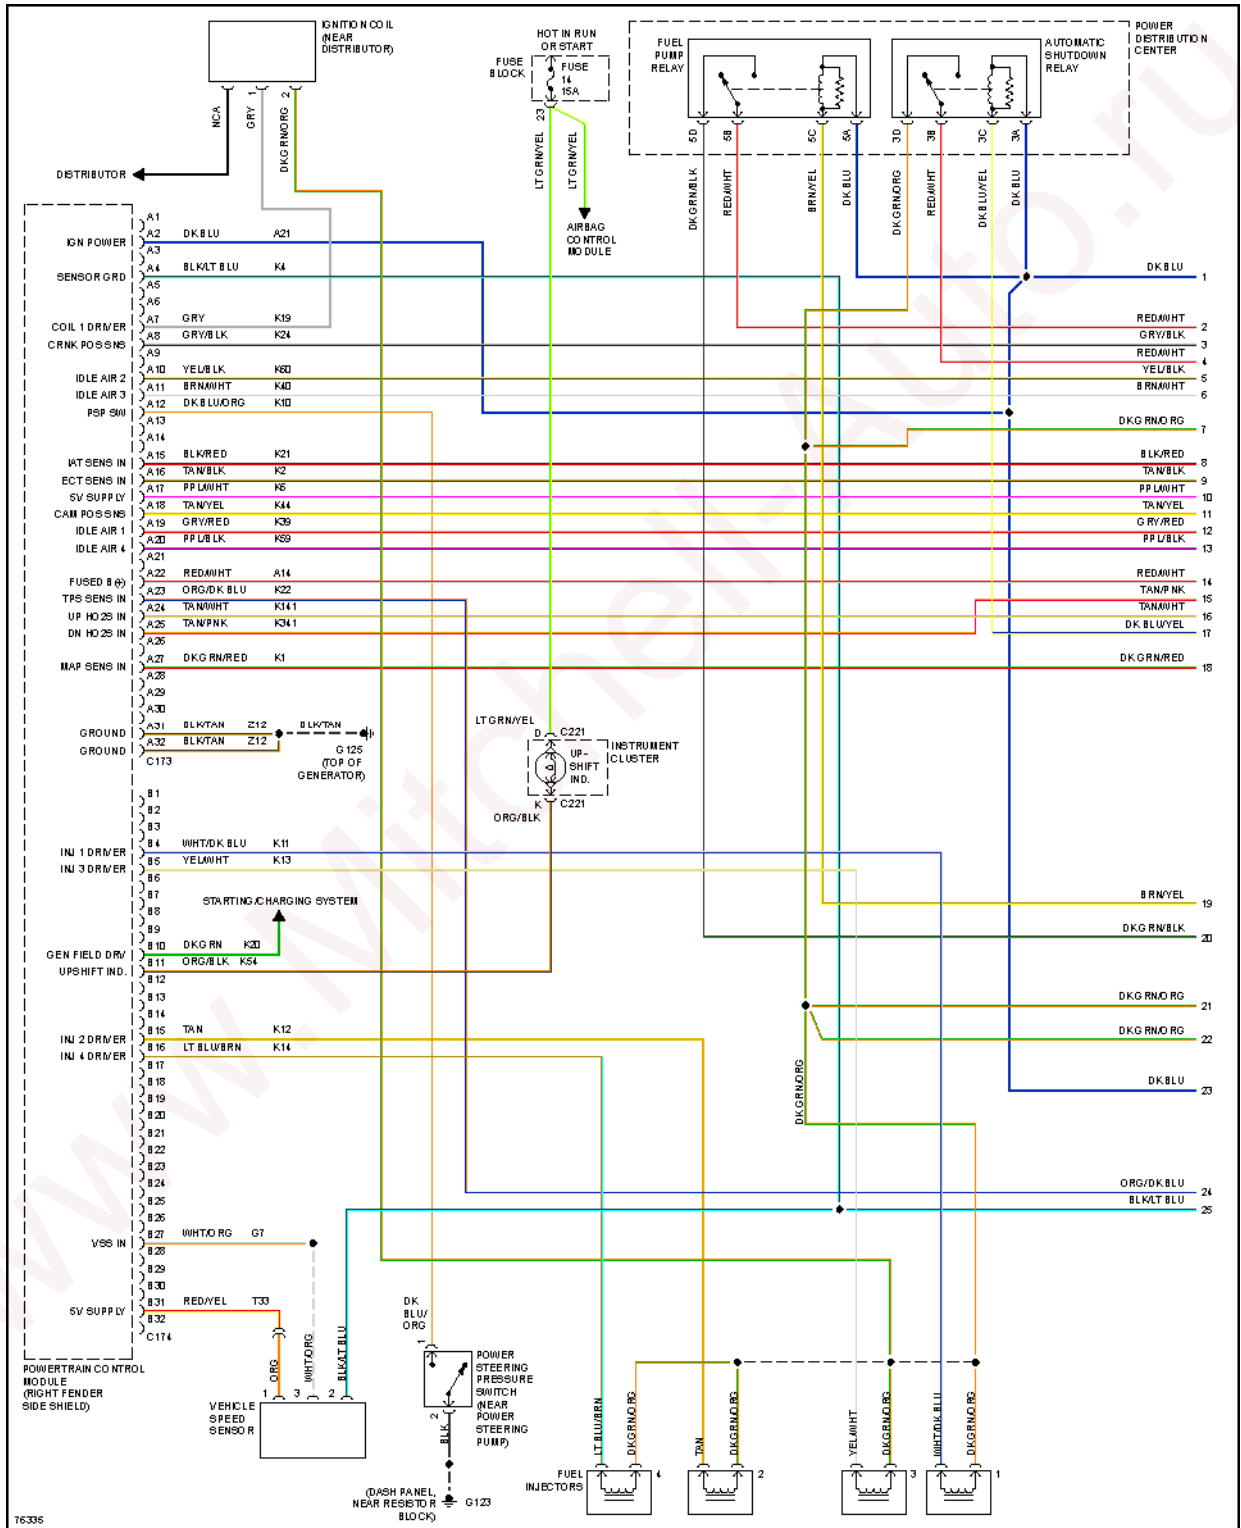

1996 System Wiring Diagrams Dodge - Dakota

Fig. 7: All-Wheel ABS Circuit

1996 Dodge Dakota

1996 System Wiring Diagrams Dodge - Dakota

Fig. 8: Rear Wheel ABS Circuit

COMPUTER DATA LINES

1996 Dodge Dakota

1996 System Wiring Diagrams Dodge - Dakota

Fig. 9: Computer Data Lines

COOLING FAN

2.5L

Fig. 10: 2.5L, Cooling Fan Circuit

CRUISE CONTROL

75426

Fig. 11: Cruise Control Circuit

1996 Dodge Dakota

1996 System Wiring Diagrams Dodge - Dakota

ENGINE PERFORMANCE

2.5L

1996 Dodge Dakota

1996 System Wiring Diagrams Dodge - Dakota

Fig. 12: 2.5L, Engine Performance Circuits (1 of 3)

Fig. 13: 2.5L, Engine Performance Circuits (2 of 3)

1996 Dodge Dakota

1996 System Wiring Diagrams Dodge - Dakota

Fig. 14: 2.5L, Engine Performance Circuits (3 of 3)

3.9L

1996 Dodge Dakota

1996 System Wiring Diagrams Dodge - Dakota

Fig. 15: 3.9L, Engine Performance Circuits (1 of 3)