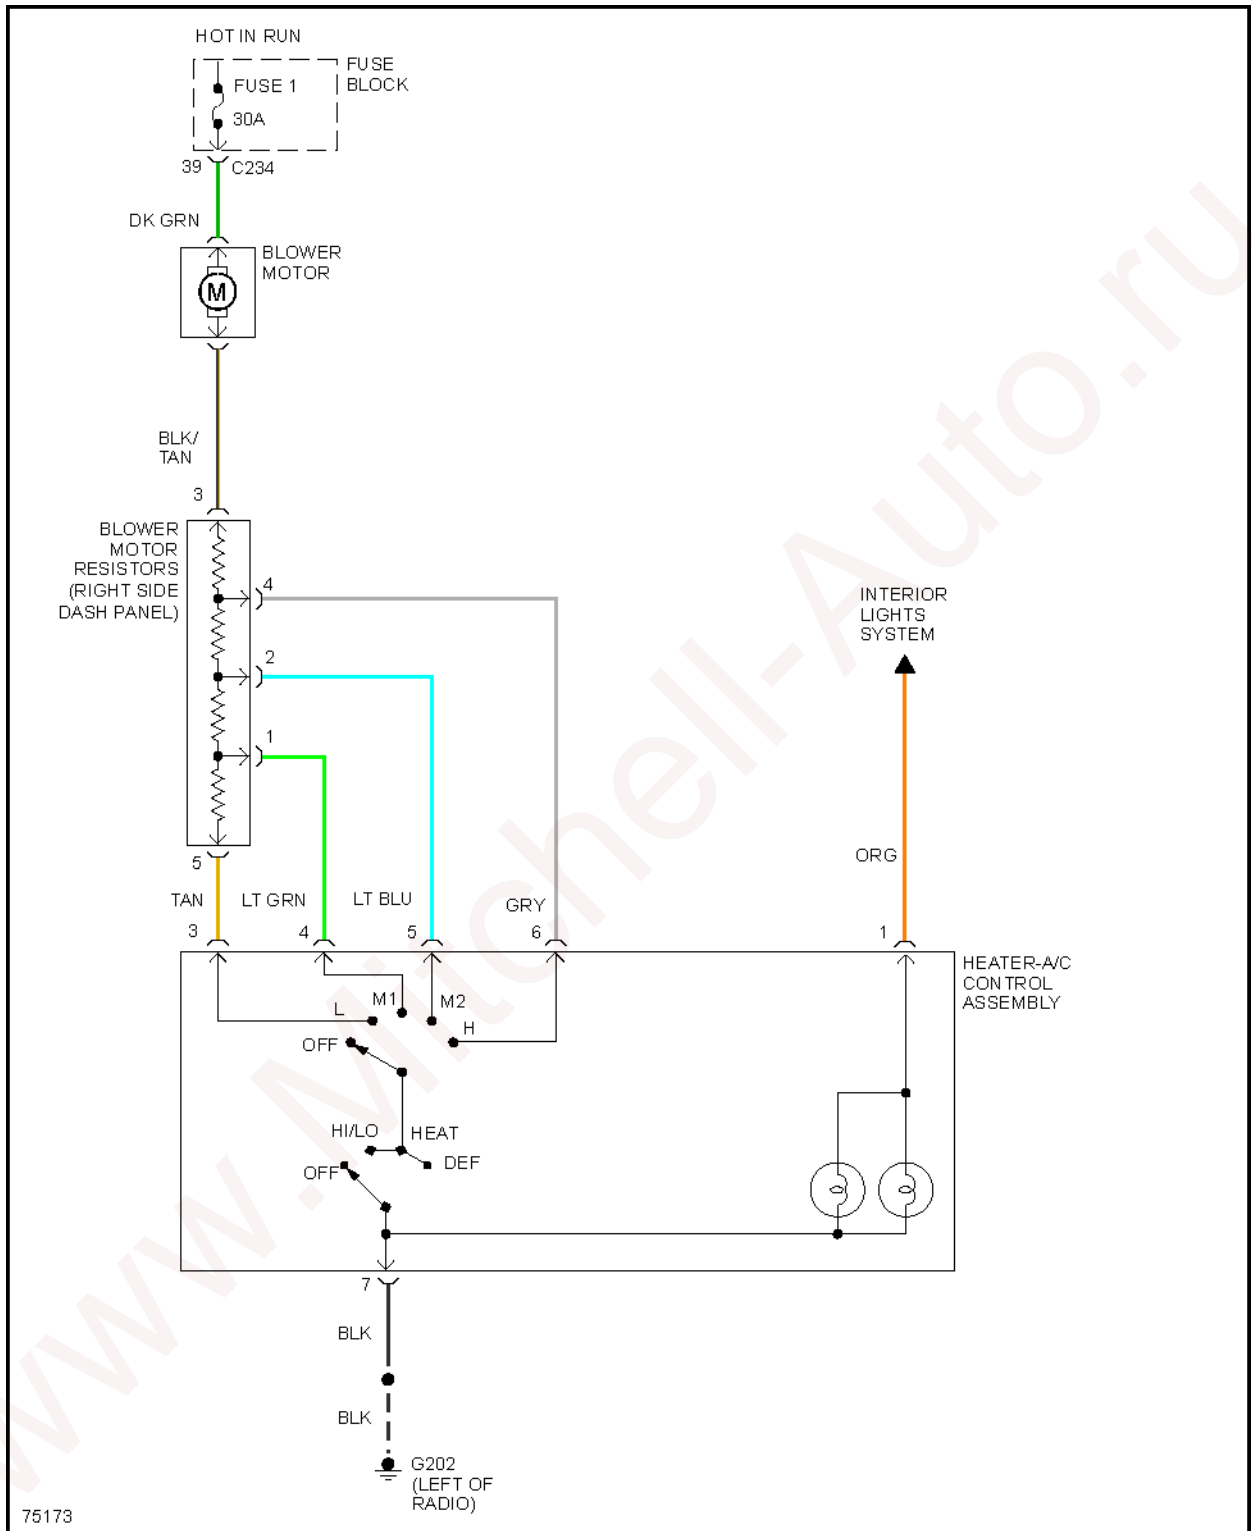

1996 Dodge Dakota

1996 System Wiring Diagrams Dodge - Dakota

Fig. 1: 2.5L, A/C Circuit

Fig. 2: Heater Circuit

3.9L

1996 Dodge Dakota

1996 System Wiring Diagrams Dodge - Dakota

Fig. 3: 3.9L, A/C Circuit

Fig. 4: Heater Circuit

5.2L

1996 Dodge Dakota

1996 System Wiring Diagrams Dodge - Dakota

Fig. 5: 5.2L, A/C Circuit

Fig. 6: Heater Circuit

ANTI-LOCK BRAKES

1996 Dodge Dakota