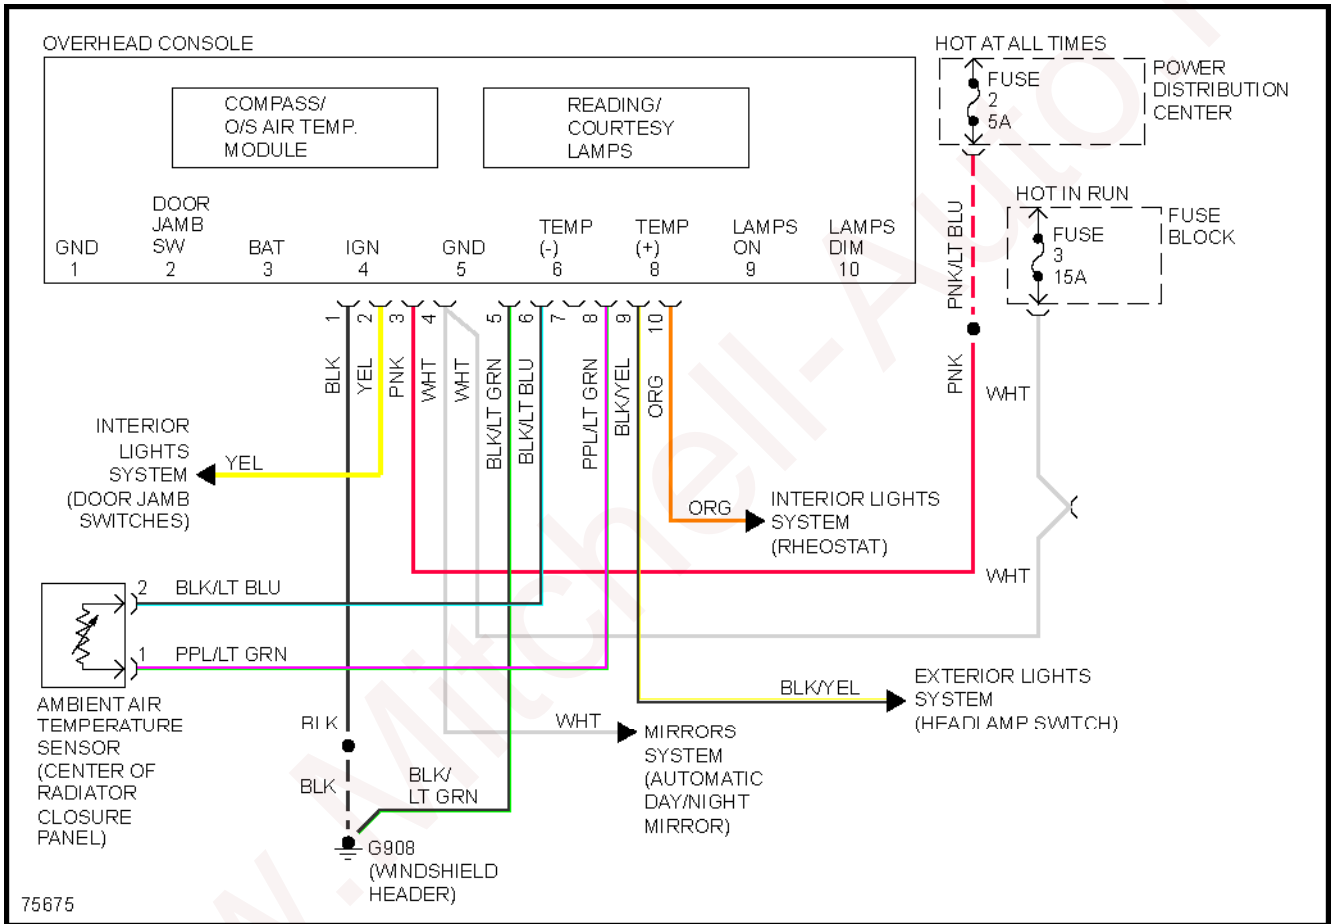

Fig. 26: Headlamps/Fog Lamps/Off-Road Lamps Circuit, W/O DRL

HORN

Fig. 27: Horn Circuit

INSTRUMENT CLUSTER

1996 Dodge Dakota

1996 System Wiring Diagrams Dodge - Dakota

Fig. 28: Instrument Cluster Circuit

1996 Dodge Dakota

1996 System Wiring Diagrams Dodge - Dakota

Fig. 29: Overhead Console Circuit

INTERIOR LIGHTS

1996 Dodge Dakota

1996 System Wiring Diagrams Dodge - Dakota

Fig. 30: Interior Light Circuit

POWER DISTRIBUTION

1996 Dodge Dakota