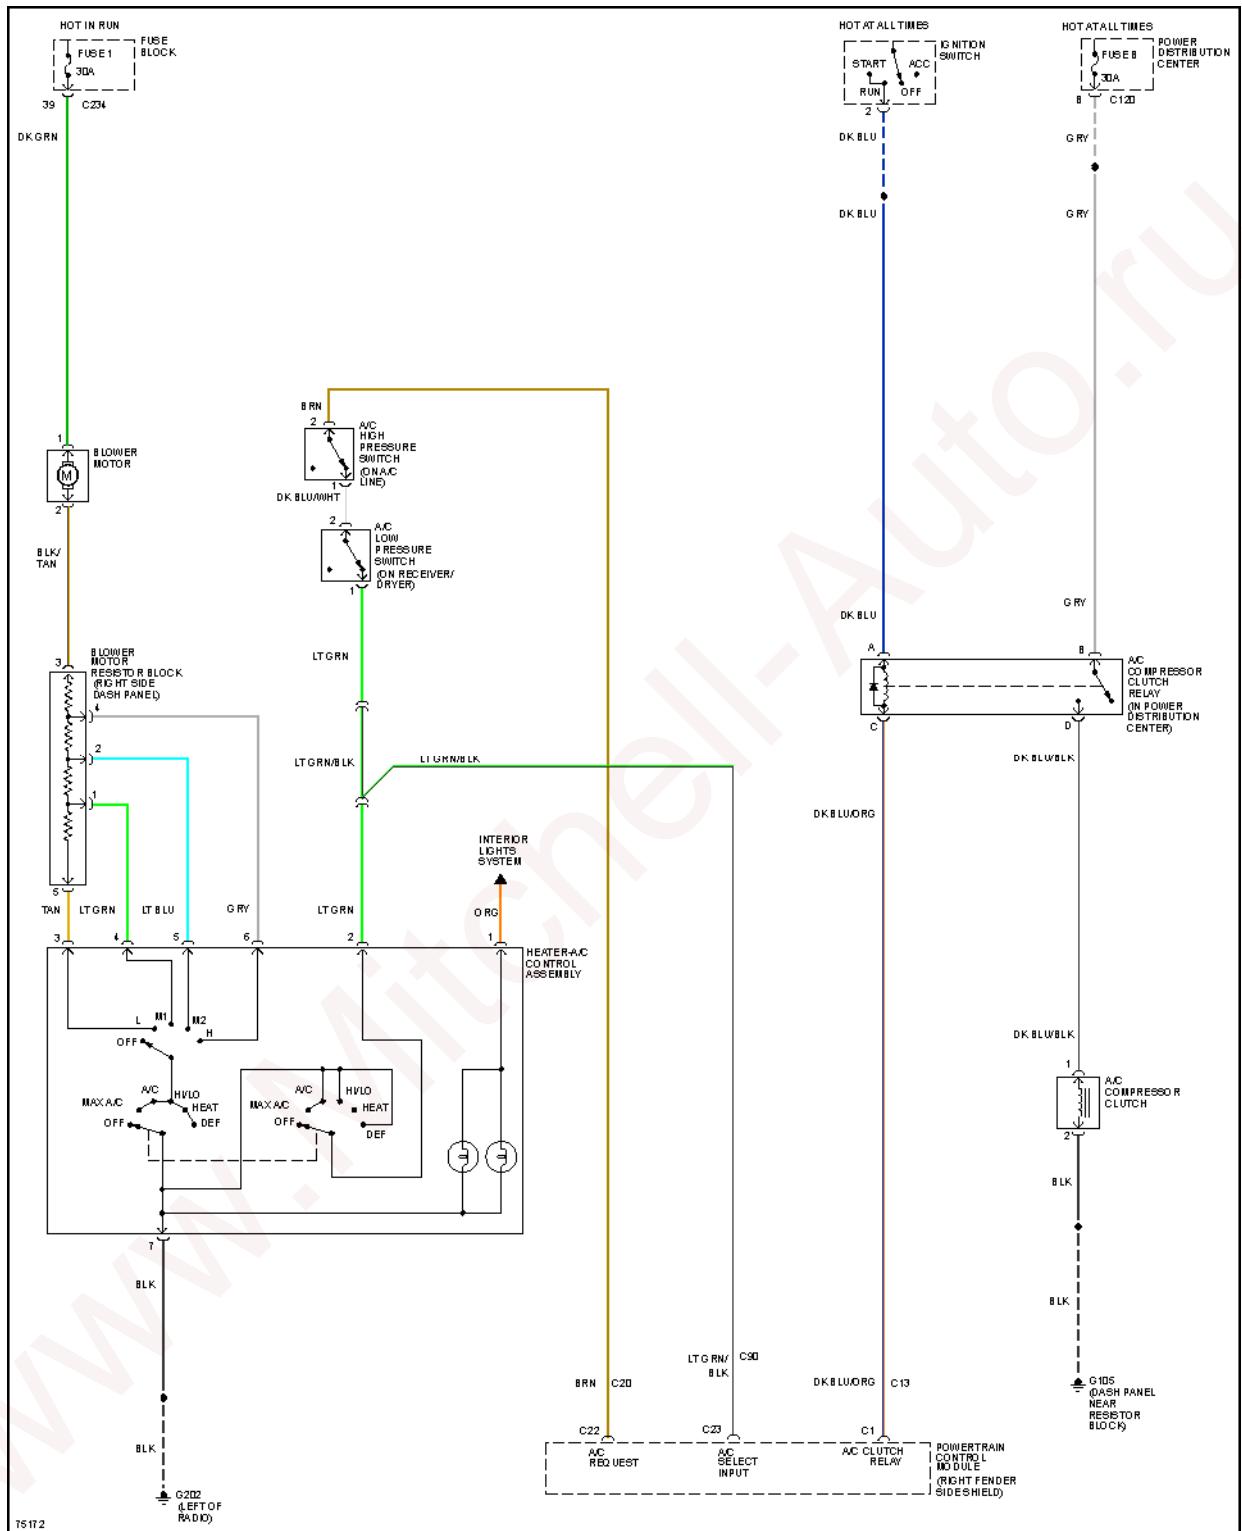

1996 Dodge Dakota

1996 System Wiring Diagrams Dodge - Dakota

Fig. 1: 2.5L, A/C Circuit

Fig. 2: Heater Circuit

3.9L

1996 Dodge Dakota

1996 System Wiring Diagrams Dodge - Dakota

Fig. 3: 3.9L, A/C Circuit

Fig. 4: Heater Circuit

5.2L

1996 Dodge Dakota

1996 System Wiring Diagrams Dodge - Dakota

Fig. 5: 5.2L, A/C Circuit

Fig. 6: Heater Circuit

ANTI-LOCK BRAKES

1996 Dodge Dakota