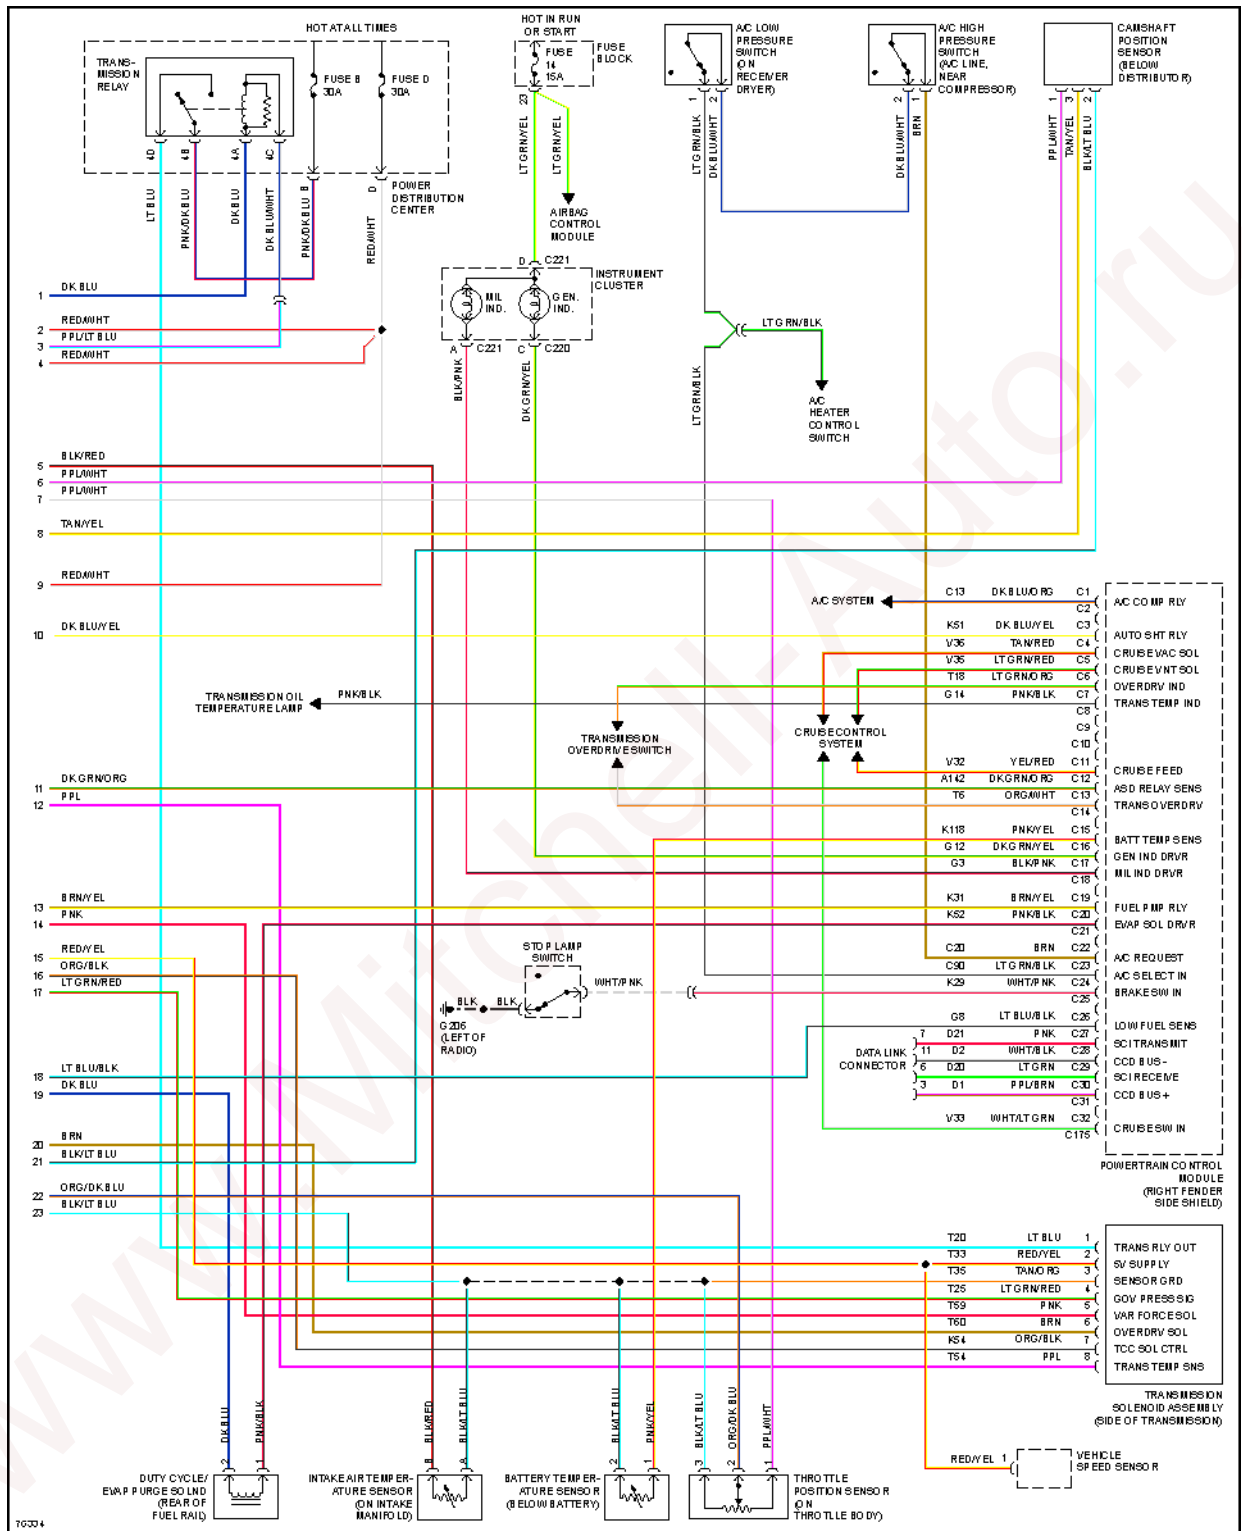

1996 Dodge Dakota

1996 System Wiring Diagrams Dodge - Dakota

Fig. 14: 2.5L, Engine Performance Circuits (3 of 3)

3.9L

1996 Dodge Dakota

1996 System Wiring Diagrams Dodge - Dakota

Fig. 15: 3.9L, Engine Performance Circuits (1 of 3)

1996 Dodge Dakota

1996 System Wiring Diagrams Dodge - Dakota

Fig. 16: 3.9L, Engine Performance Circuits (2 of 3)

1996 Dodge Dakota

1996 System Wiring Diagrams Dodge - Dakota

Fig. 17: 3.9L, Engine Performance Circuits (3 of 3)

5.2L

1996 Dodge Dakota

1996 System Wiring Diagrams Dodge - Dakota

Fig. 18: 5.2L, Engine Performance Circuits (1 of 3)

1996 Dodge Dakota

1996 System Wiring Diagrams Dodge - Dakota

Fig. 19: 5.2L, Engine Performance Circuits (2 of 3)

1996 Dodge Dakota

1996 System Wiring Diagrams Dodge - Dakota

Fig. 20: 5.2L, Engine Performance Circuits (3 of 3)

EXTERIOR LIGHTS

Fig. 21: Back-up Lamps Circuit

1996 Dodge Dakota

1996 System Wiring Diagrams Dodge - Dakota