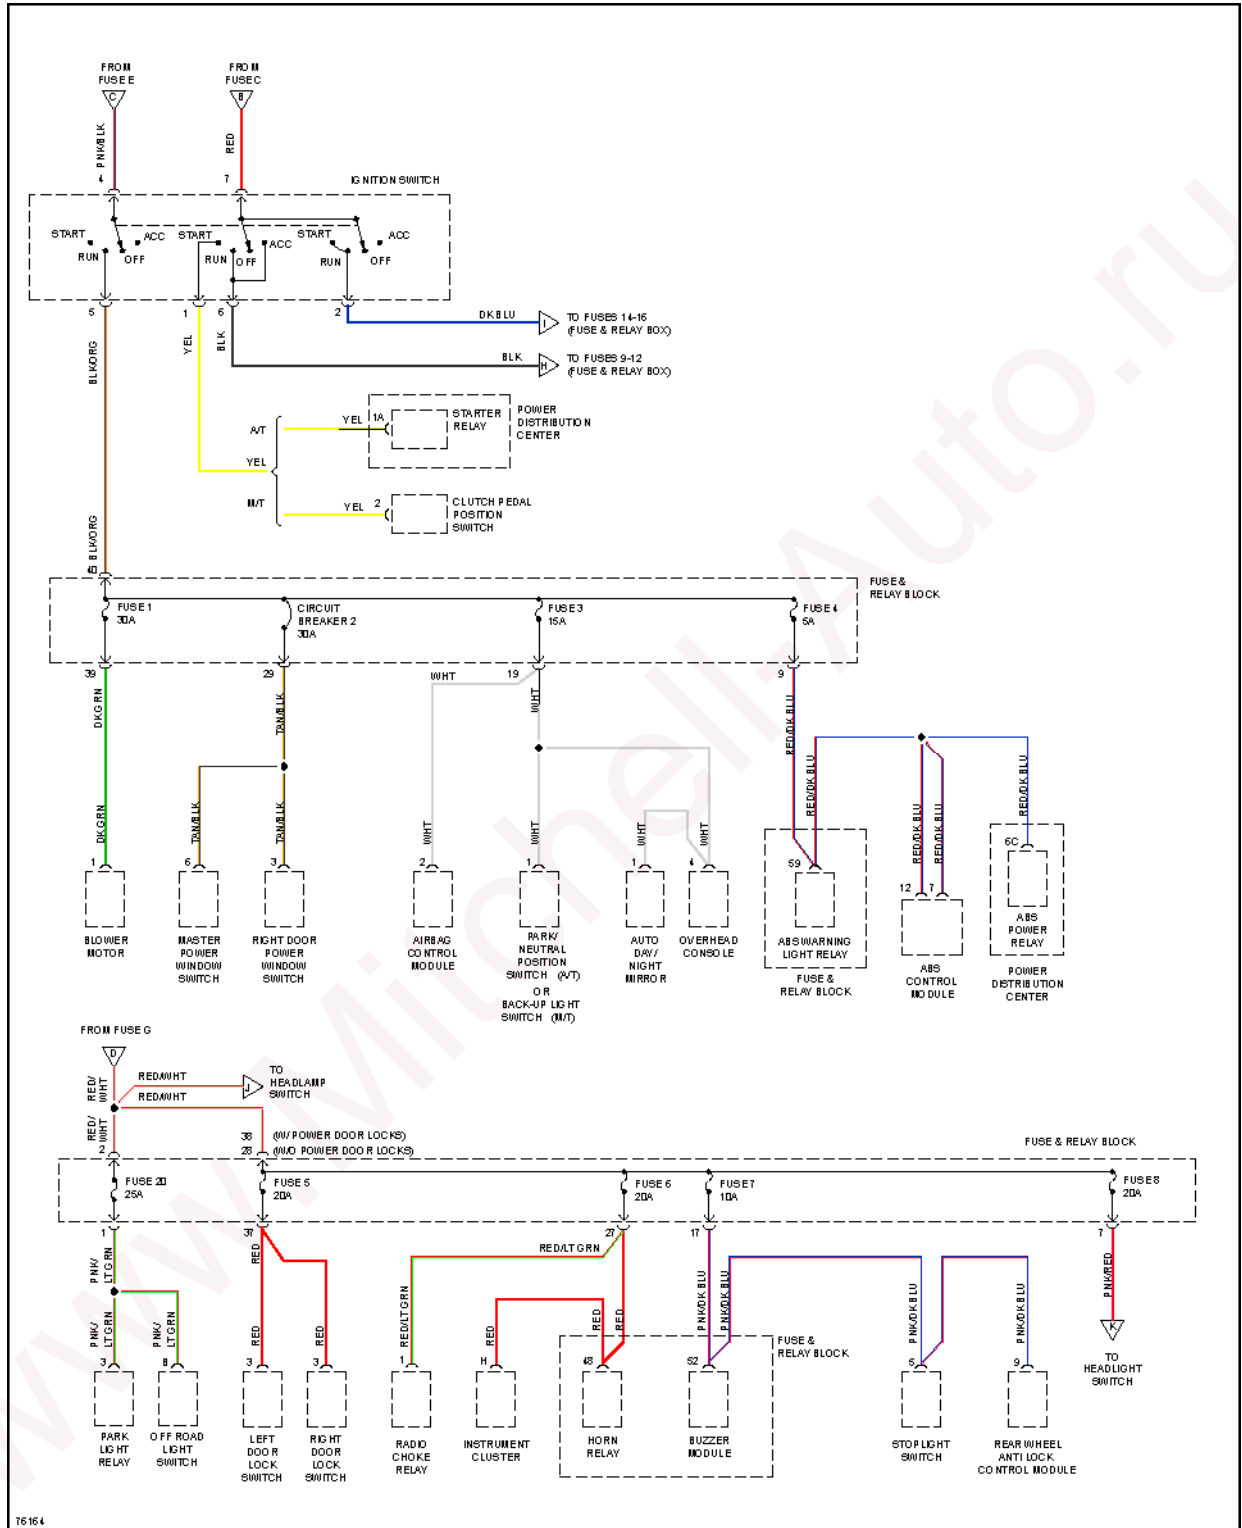

Fig. 26: Headlamps/Fog Lamps/Off-Road Lamps Circuit, W/O DRL

HORN

Fig. 27: Horn Circuit

INSTRUMENT CLUSTER

1996 Dodge Dakota

1996 System Wiring Diagrams Dodge - Dakota

Fig. 28: Instrument Cluster Circuit

1996 Dodge Dakota

1996 System Wiring Diagrams Dodge - Dakota

Fig. 29: Overhead Console Circuit

INTERIOR LIGHTS

1996 Dodge Dakota

1996 System Wiring Diagrams Dodge - Dakota

Fig. 30: Interior Light Circuit

POWER DISTRIBUTION

1996 Dodge Dakota

1996 System Wiring Diagrams Dodge - Dakota

Fig. 31: Power Distribution Circuit (1 of 4)

1996 Dodge Dakota

1996 System Wiring Diagrams Dodge - Dakota

Fig. 32: Power Distribution Circuit (2 of 4)

1996 Dodge Dakota

1996 System Wiring Diagrams Dodge - Dakota

Fig. 33: Power Distribution Circuit (3 of 4)

1996 Dodge Dakota

1996 System Wiring Diagrams Dodge - Dakota

Fig. 34: Power Distribution Circuit (4 of 4)

POWER DOOR LOCKS