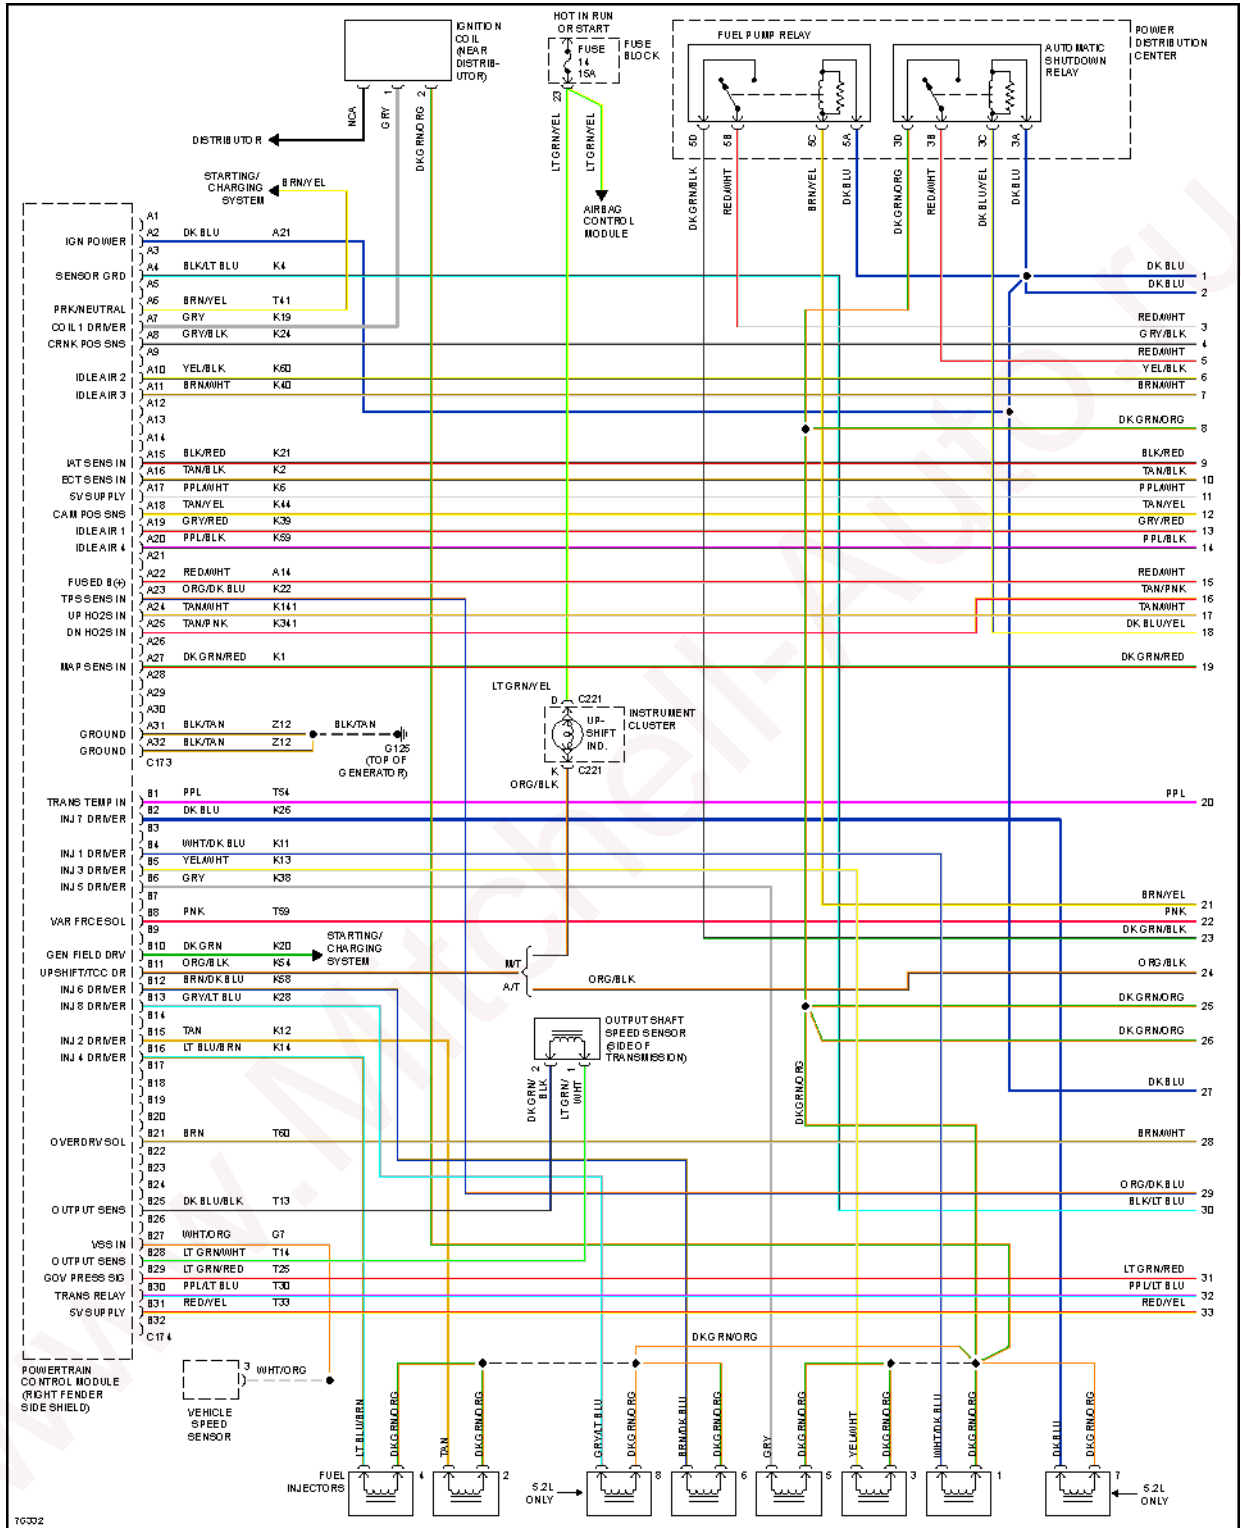

1996 System Wiring Diagrams Dodge - Dakota

ENGINE PERFORMANCE

2.5L

1996 Dodge Dakota

1996 System Wiring Diagrams Dodge - Dakota

Fig. 12: 2.5L, Engine Performance Circuits (1 of 3)

Fig. 13: 2.5L, Engine Performance Circuits (2 of 3)

1996 Dodge Dakota

1996 System Wiring Diagrams Dodge - Dakota

Fig. 14: 2.5L, Engine Performance Circuits (3 of 3)

3.9L

1996 Dodge Dakota

1996 System Wiring Diagrams Dodge - Dakota

Fig. 15: 3.9L, Engine Performance Circuits (1 of 3)

1996 Dodge Dakota

1996 System Wiring Diagrams Dodge - Dakota

Fig. 16: 3.9L, Engine Performance Circuits (2 of 3)

1996 Dodge Dakota

1996 System Wiring Diagrams Dodge - Dakota

Fig. 17: 3.9L, Engine Performance Circuits (3 of 3)

5.2L

1996 Dodge Dakota

1996 System Wiring Diagrams Dodge - Dakota

Fig. 18: 5.2L, Engine Performance Circuits (1 of 3)

1996 Dodge Dakota

1996 System Wiring Diagrams Dodge - Dakota

Fig. 19: 5.2L, Engine Performance Circuits (2 of 3)