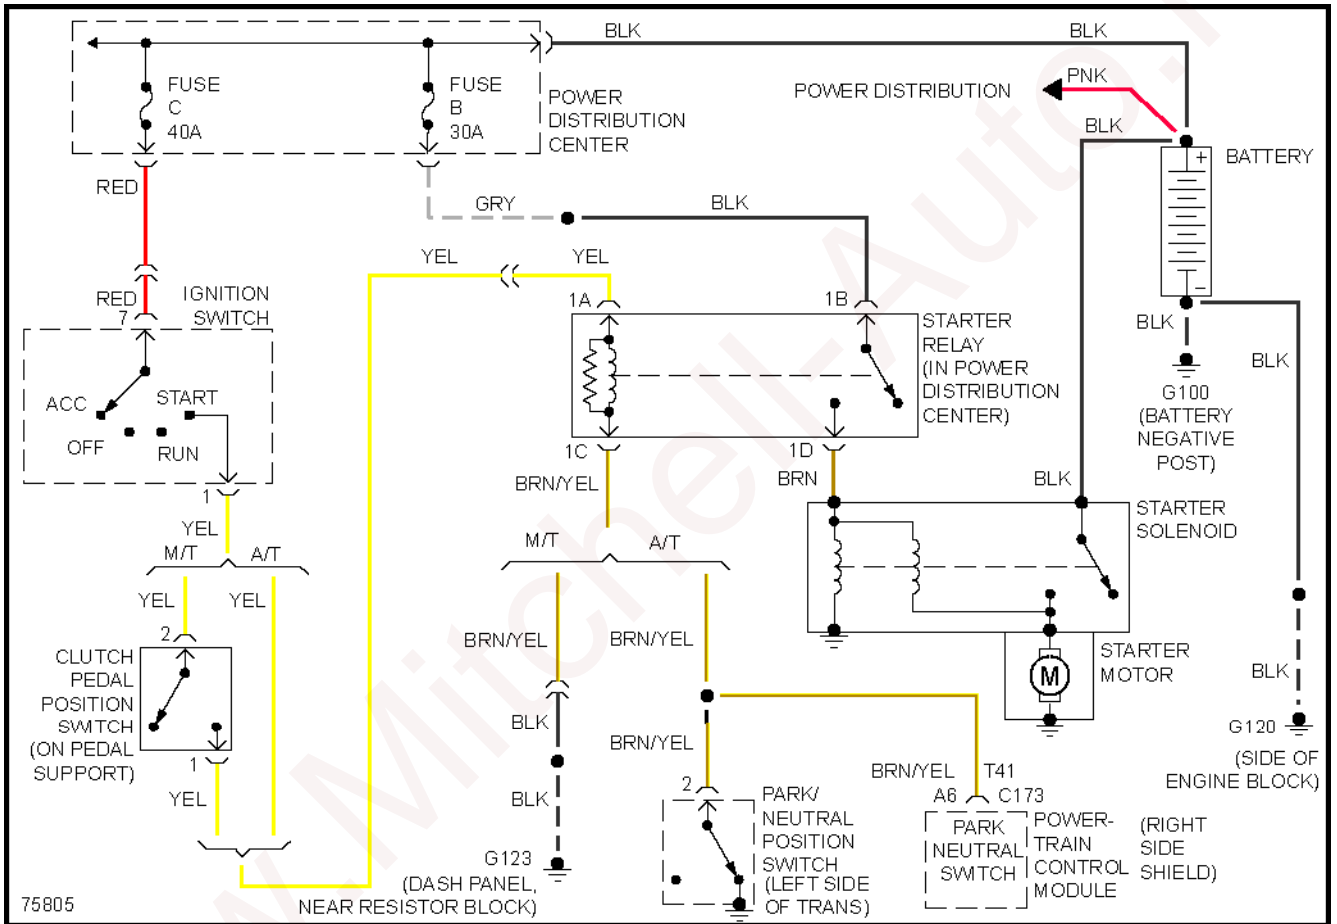

1996 Dodge Dakota

1996 System Wiring Diagrams Dodge - Dakota

2.5L

Fig. 41: 2.5L, Starting Circuit

1996 Dodge Dakota

1996 System Wiring Diagrams Dodge - Dakota

Fig. 43: 3.9L, Starting Circuit

1996 Dodge Dakota

1996 System Wiring Diagrams Dodge - Dakota

Fig. 44: Charging Circuit

5.2L

1996 Dodge Dakota

1996 System Wiring Diagrams Dodge - Dakota

Fig. 45: 5.2L, Starting Circuit

1996 Dodge Dakota

1996 System Wiring Diagrams Dodge - Dakota

Fig. 47: Supplemental Restraint Circuit

TRANSMISSION

1996 Dodge Dakota

1996 System Wiring Diagrams Dodge - Dakota

3.9L

Fig. 48: 3.9L, Transmission Circuit (1 of 2)

1996 Dodge Dakota

1996 System Wiring Diagrams Dodge - Dakota