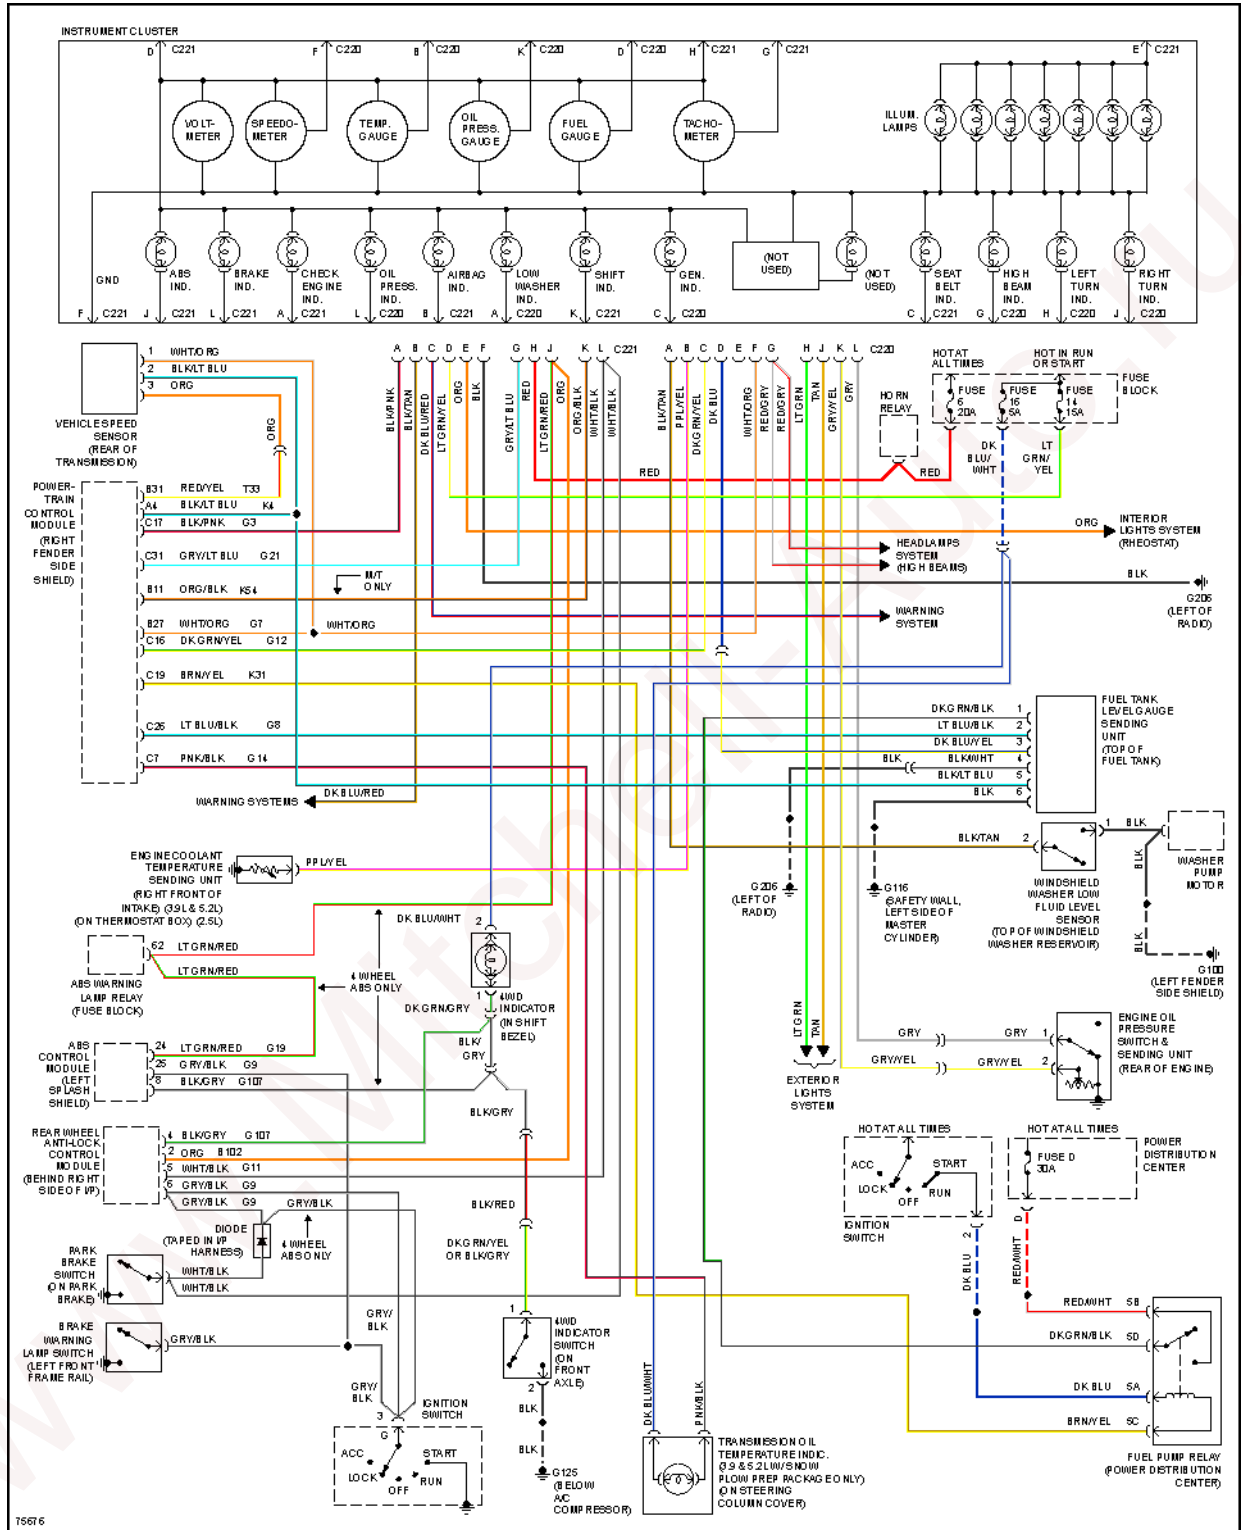

Fig. 24: Ground Distribution Circuit (2 of 2)

HEADLIGHTS

1996 Dodge Dakota

1996 System Wiring Diagrams Dodge - Dakota

Fig. 25: Headlamps/Fog Lamps/Off-Road Lamps Circuit, W/ DRL

1996 Dodge Dakota

1996 System Wiring Diagrams Dodge - Dakota

Fig. 26: Headlamps/Fog Lamps/Off-Road Lamps Circuit, W/O DRL

HORN

Fig. 27: Horn Circuit

INSTRUMENT CLUSTER

1996 Dodge Dakota

1996 System Wiring Diagrams Dodge - Dakota

Fig. 28: Instrument Cluster Circuit

1996 Dodge Dakota

1996 System Wiring Diagrams Dodge - Dakota

Fig. 29: Overhead Console Circuit

INTERIOR LIGHTS

1996 Dodge Dakota

1996 System Wiring Diagrams Dodge - Dakota

Fig. 30: Interior Light Circuit

POWER DISTRIBUTION

1996 Dodge Dakota