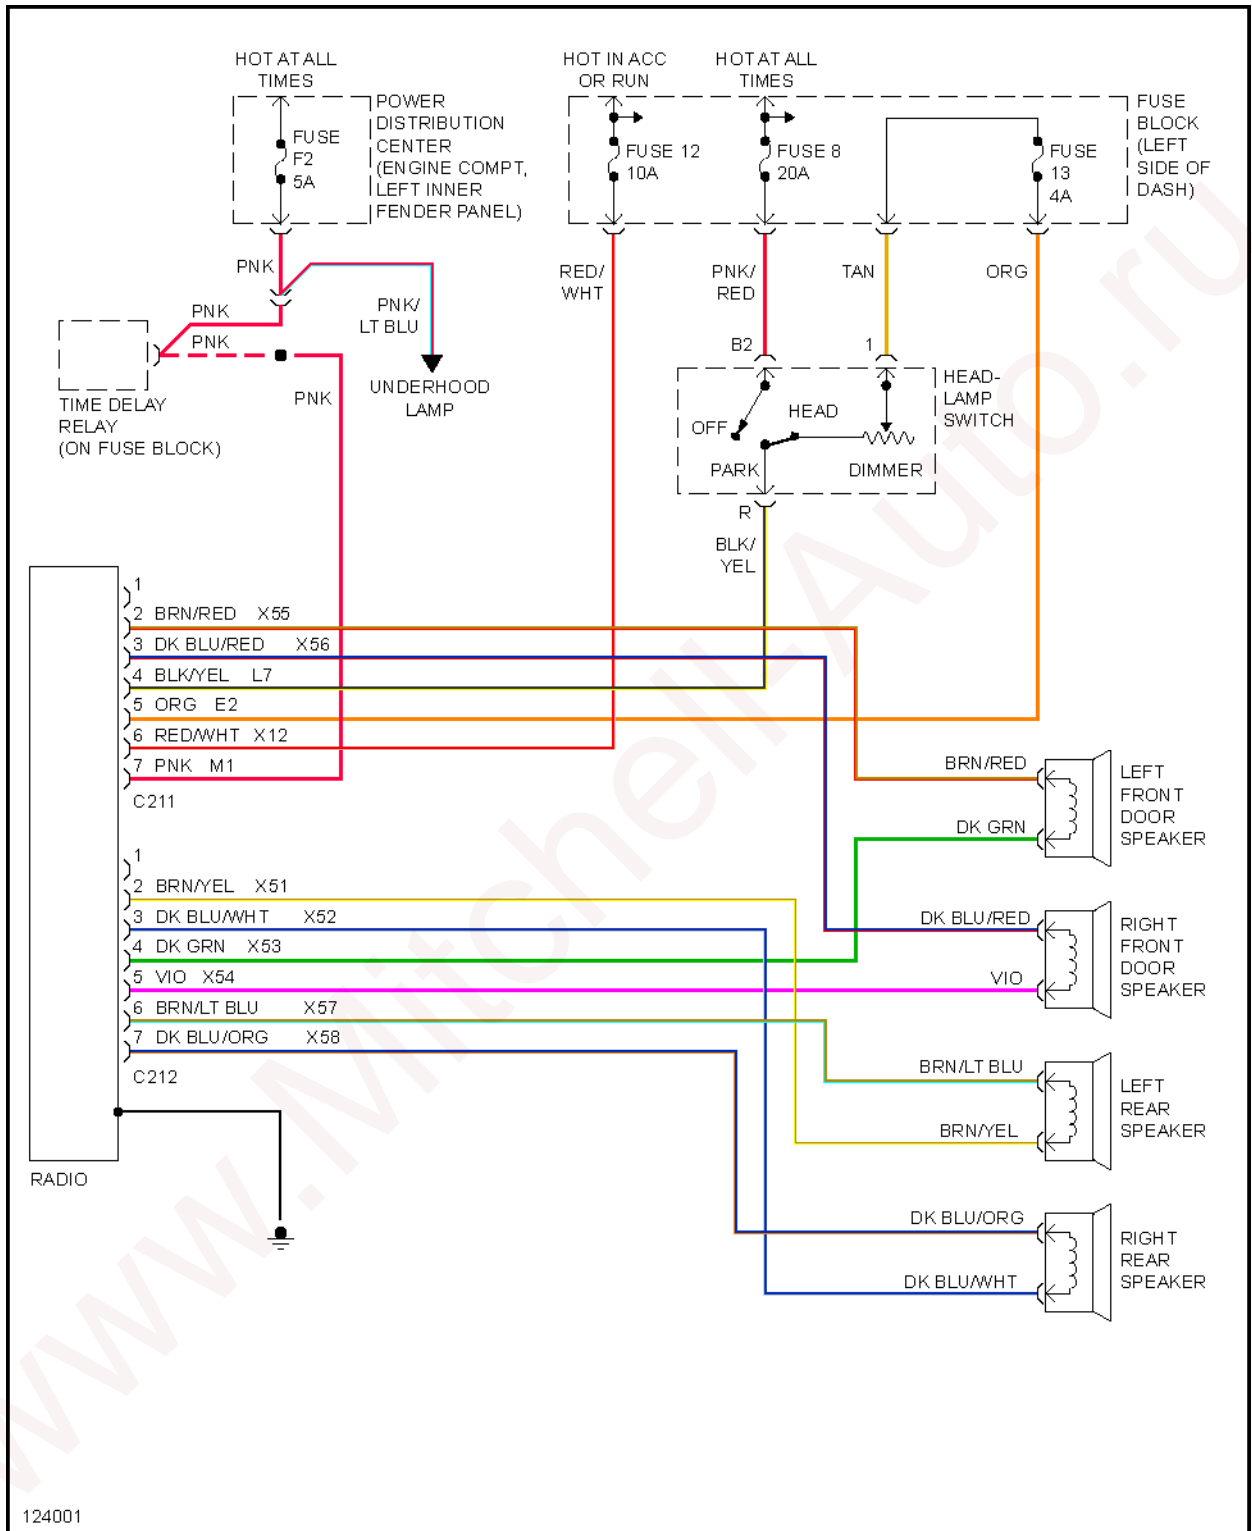

Fig. 35: Power Door Lock Circuit

POWER MIRRORS

Fig. 36: Automatic Day/Night Mirror Circuit

1996 Dodge Dakota

1996 System Wiring Diagrams Dodge - Dakota

Fig. 37: Power Mirror Circuit

POWER WINDOWS

Fig. 38: Power Window Circuit

RADIO

1996 Dodge Dakota

1996 System Wiring Diagrams Dodge - Dakota

Fig. 39: Radio Circuits, Base

1996 Dodge Dakota

1996 System Wiring Diagrams Dodge - Dakota

Fig. 40: Radio Circuits, Premium Model

STARTING/CHARGING

1996 Dodge Dakota

1996 System Wiring Diagrams Dodge - Dakota

2.5L

Fig. 41: 2.5L, Starting Circuit

1996 Dodge Dakota

1996 System Wiring Diagrams Dodge - Dakota

Fig. 43: 3.9L, Starting Circuit

1996 Dodge Dakota