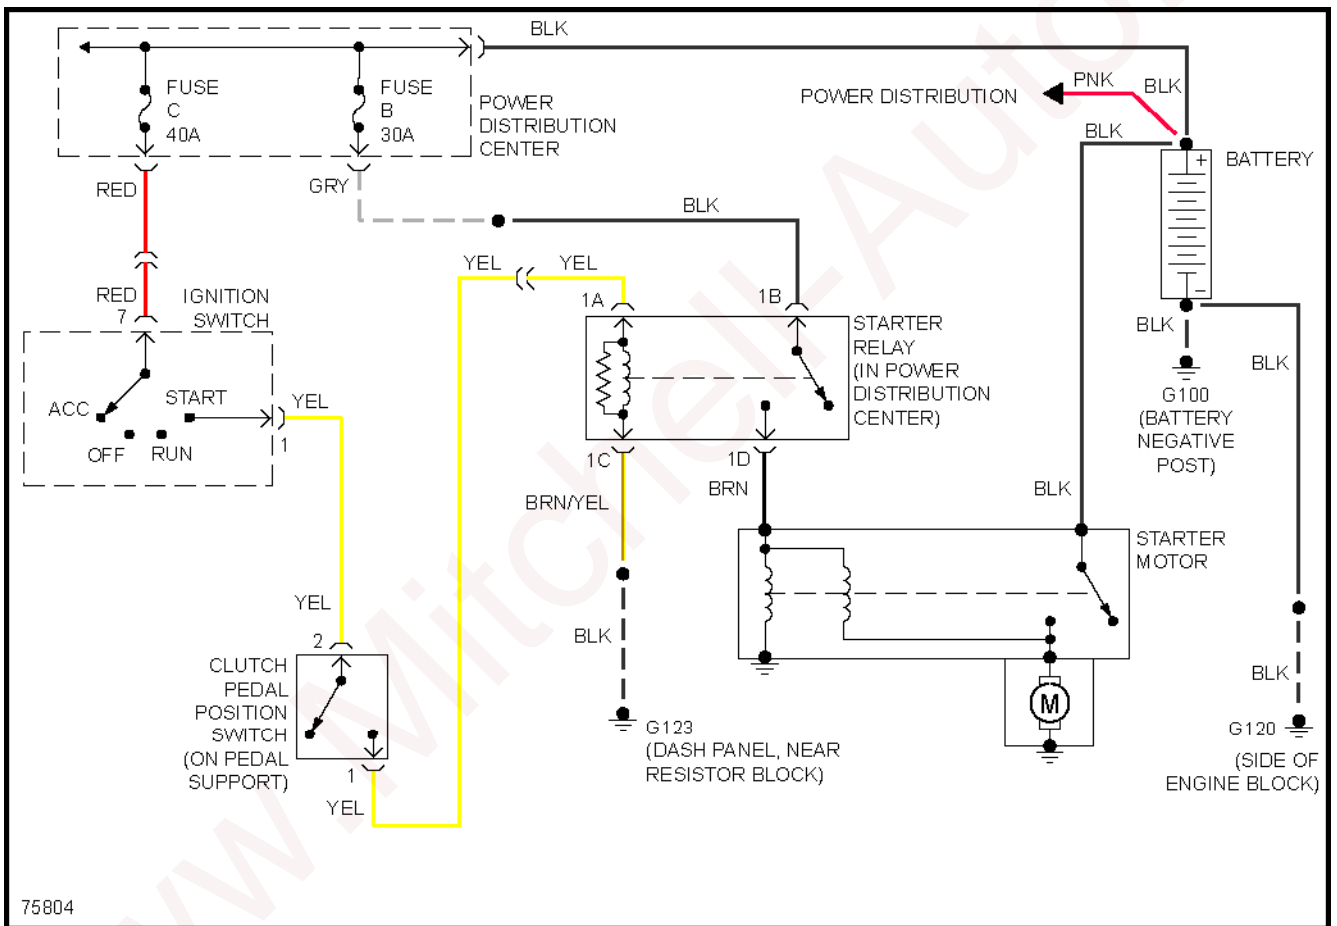

1996 Dodge Dakota

1996 System Wiring Diagrams Dodge - Dakota

2.5L

Fig. 41: 2.5L, Starting Circuit

1996 Dodge Dakota

1996 System Wiring Diagrams Dodge - Dakota

Fig. 43: 3.9L, Starting Circuit

1996 Dodge Dakota