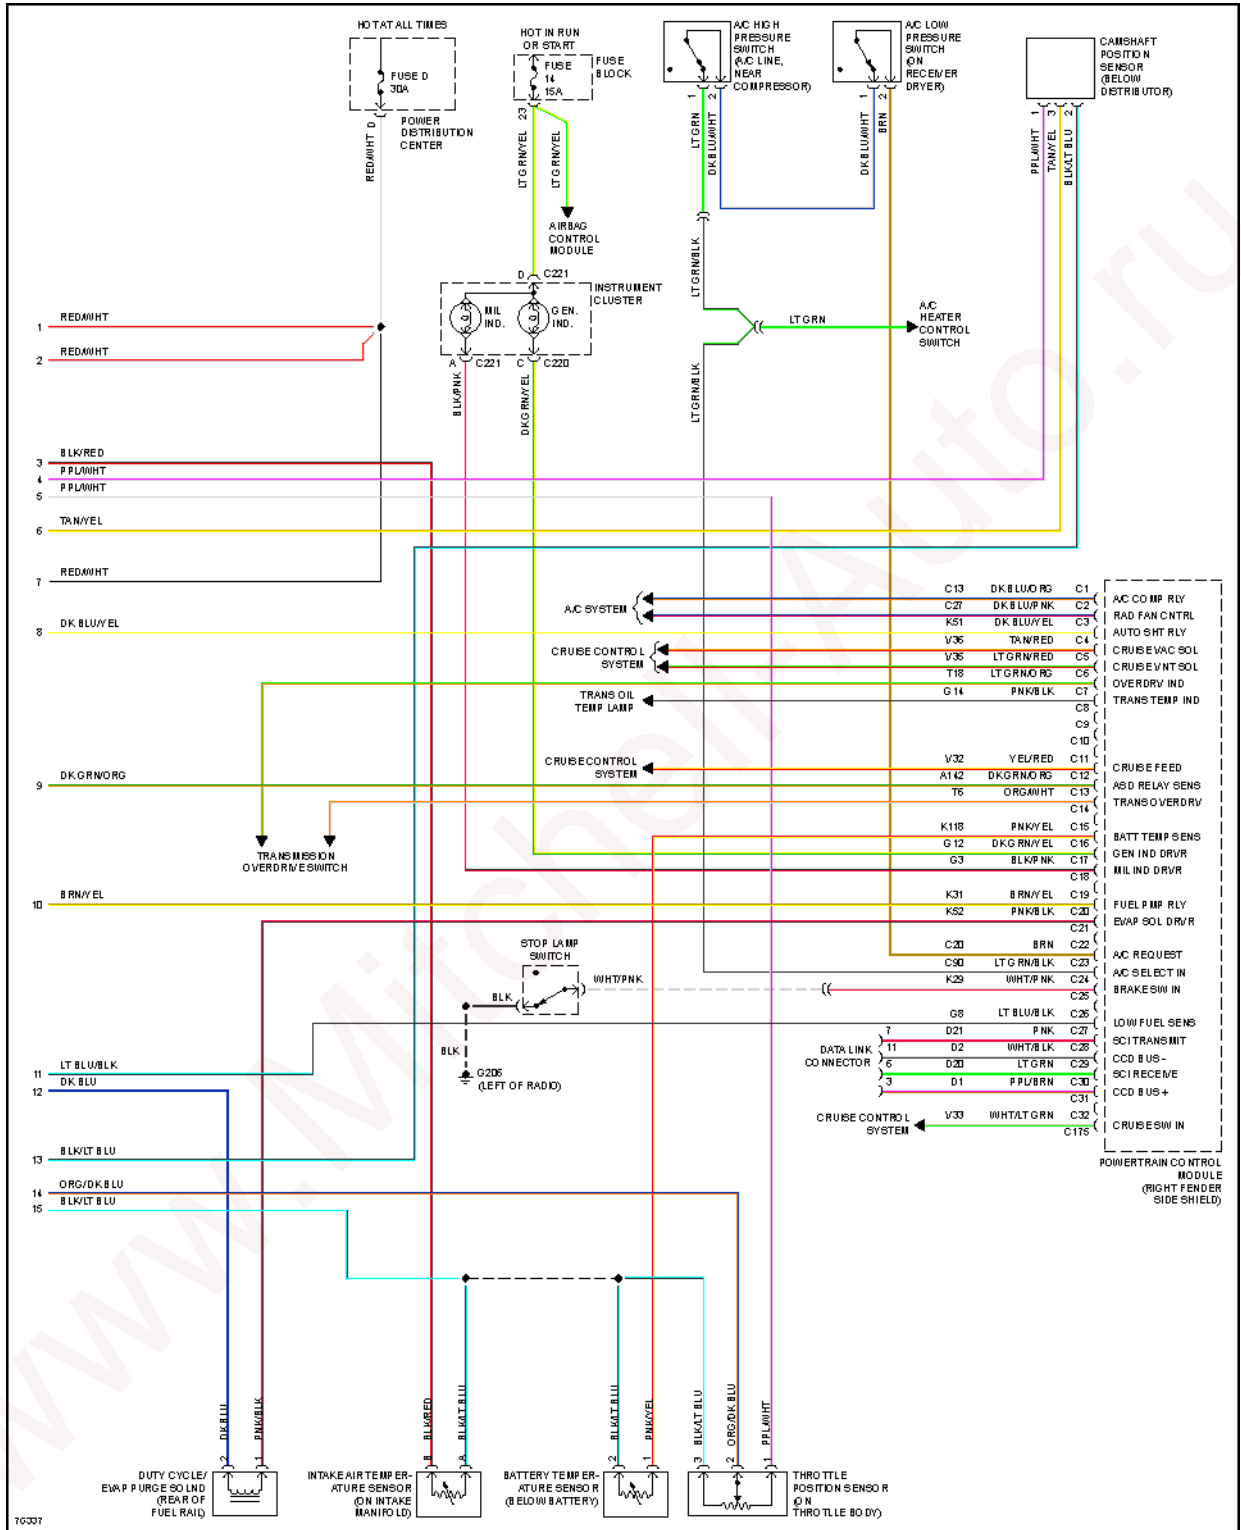

1996 System Wiring Diagrams Dodge - Dakota

ENGINE PERFORMANCE

2.5L

1996 Dodge Dakota

1996 System Wiring Diagrams Dodge - Dakota

Fig. 12: 2.5L, Engine Performance Circuits (1 of 3)

Fig. 13: 2.5L, Engine Performance Circuits (2 of 3)

1996 Dodge Dakota

1996 System Wiring Diagrams Dodge - Dakota

Fig. 14: 2.5L, Engine Performance Circuits (3 of 3)

3.9L

1996 Dodge Dakota

1996 System Wiring Diagrams Dodge - Dakota

Fig. 15: 3.9L, Engine Performance Circuits (1 of 3)

1996 Dodge Dakota

1996 System Wiring Diagrams Dodge - Dakota

Fig. 16: 3.9L, Engine Performance Circuits (2 of 3)

1996 Dodge Dakota

1996 System Wiring Diagrams Dodge - Dakota

Fig. 17: 3.9L, Engine Performance Circuits (3 of 3)

5.2L

1996 Dodge Dakota

1996 System Wiring Diagrams Dodge - Dakota

Fig. 18: 5.2L, Engine Performance Circuits (1 of 3)

1996 Dodge Dakota

1996 System Wiring Diagrams Dodge - Dakota

Fig. 19: 5.2L, Engine Performance Circuits (2 of 3)