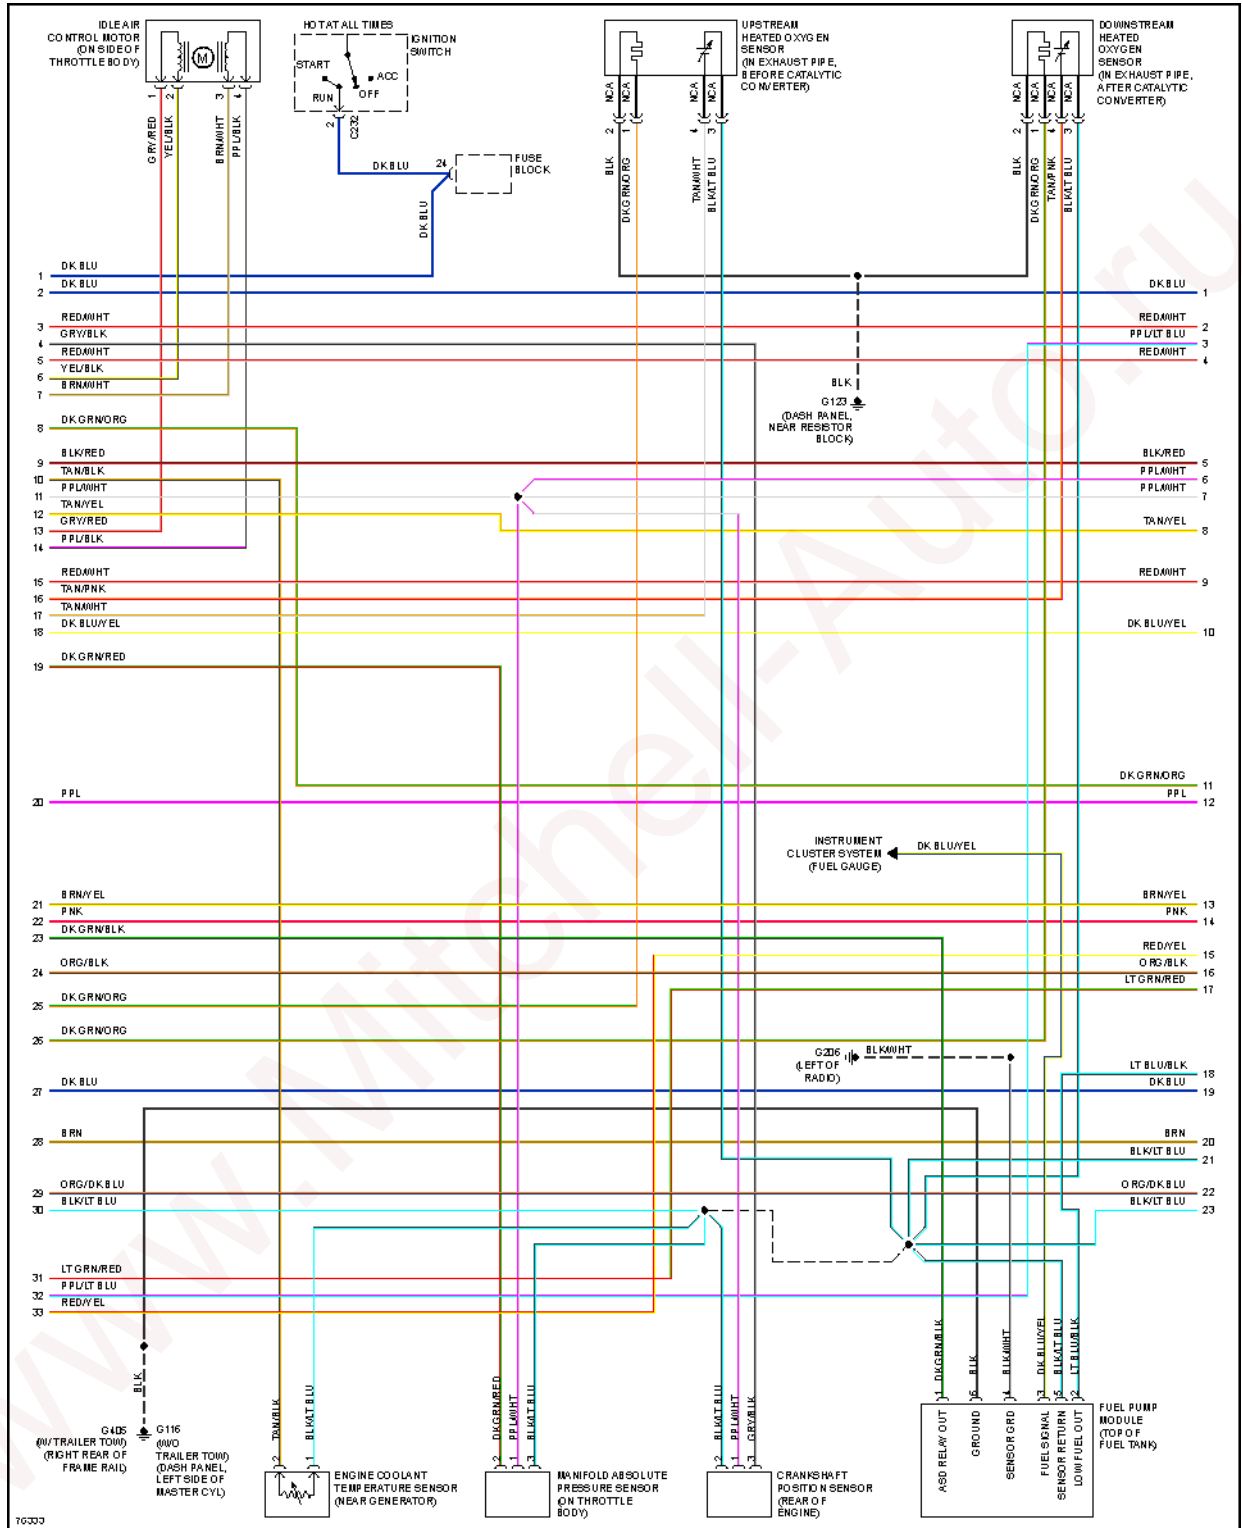

1996 Dodge Dakota

1996 System Wiring Diagrams Dodge - Dakota

Fig. 14: 2.5L, Engine Performance Circuits (3 of 3)

3.9L

1996 Dodge Dakota

1996 System Wiring Diagrams Dodge - Dakota

Fig. 15: 3.9L, Engine Performance Circuits (1 of 3)

1996 Dodge Dakota

1996 System Wiring Diagrams Dodge - Dakota

Fig. 16: 3.9L, Engine Performance Circuits (2 of 3)

1996 Dodge Dakota

1996 System Wiring Diagrams Dodge - Dakota

Fig. 17: 3.9L, Engine Performance Circuits (3 of 3)

5.2L

1996 Dodge Dakota

1996 System Wiring Diagrams Dodge - Dakota

Fig. 18: 5.2L, Engine Performance Circuits (1 of 3)

1996 Dodge Dakota

1996 System Wiring Diagrams Dodge - Dakota

Fig. 19: 5.2L, Engine Performance Circuits (2 of 3)

1996 Dodge Dakota

1996 System Wiring Diagrams Dodge - Dakota

Fig. 20: 5.2L, Engine Performance Circuits (3 of 3)

EXTERIOR LIGHTS

Fig. 21: Back-up Lamps Circuit

1996 Dodge Dakota

1996 System Wiring Diagrams Dodge - Dakota