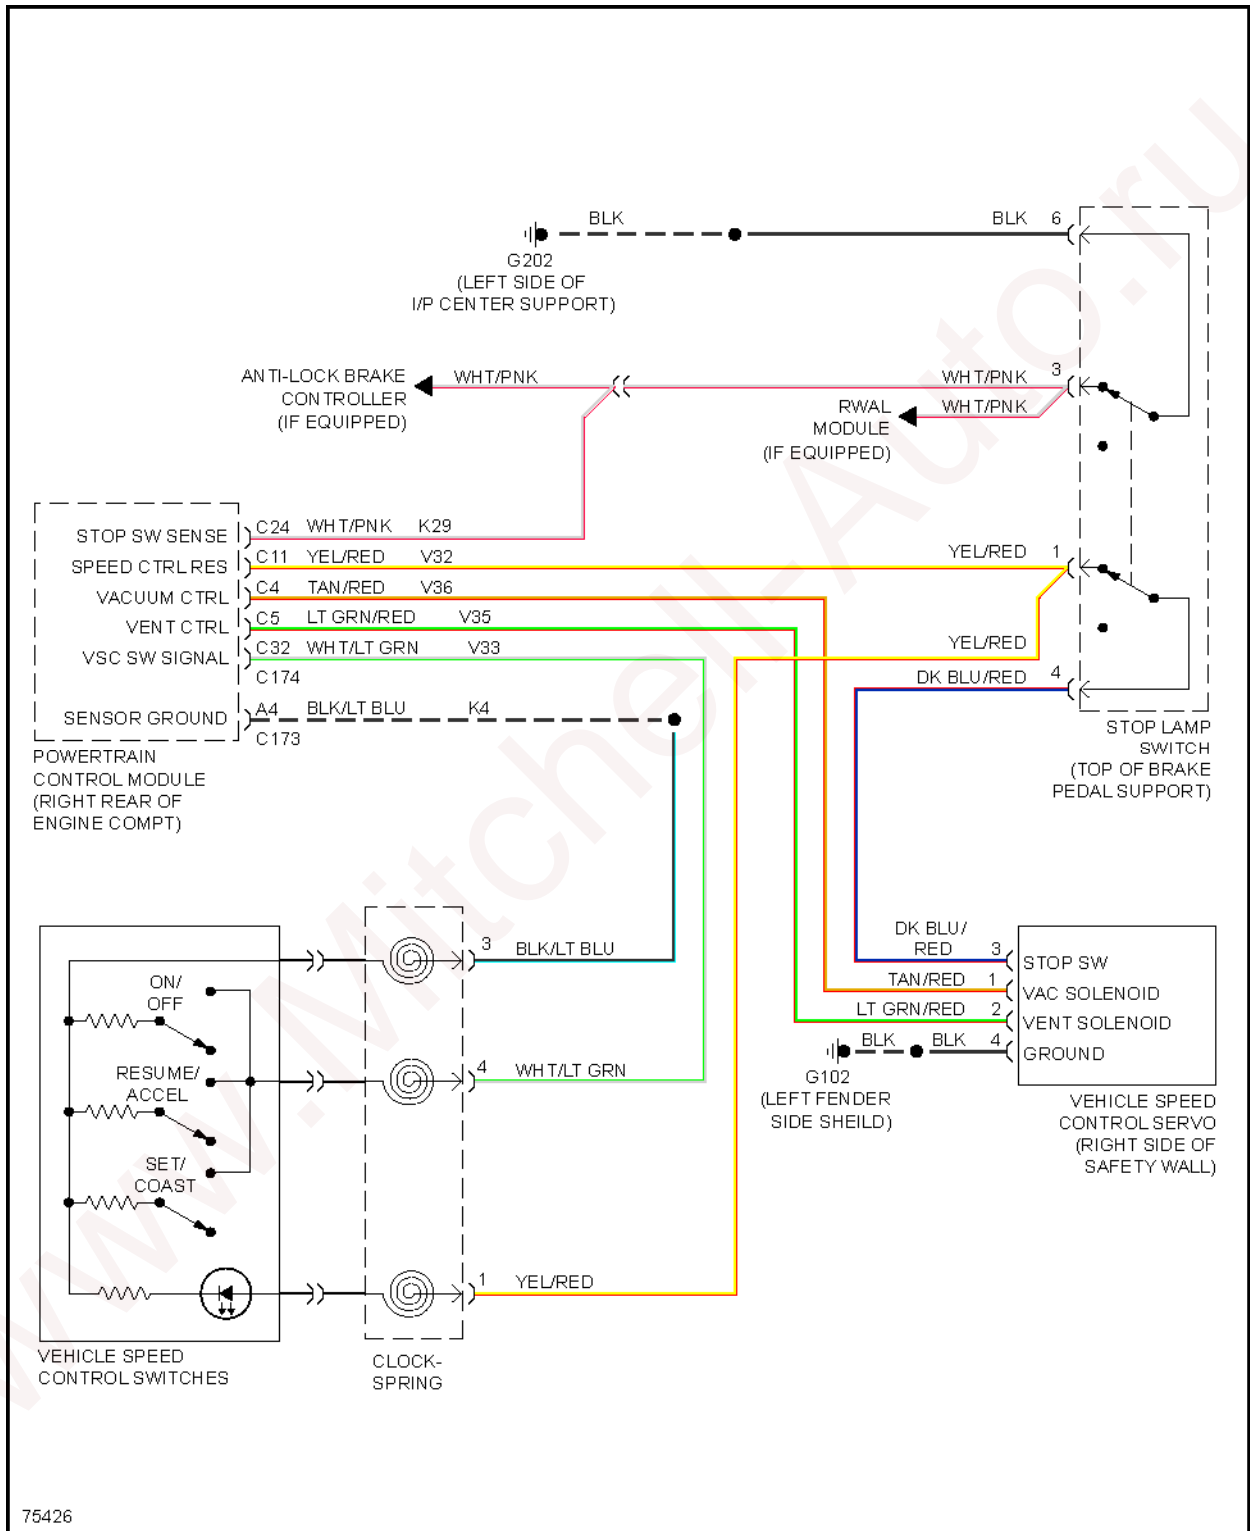

1996 System Wiring Diagrams Dodge - Dakota

Fig. 7: All-Wheel ABS Circuit

1996 Dodge Dakota

1996 System Wiring Diagrams Dodge - Dakota

Fig. 8: Rear Wheel ABS Circuit

COMPUTER DATA LINES

1996 Dodge Dakota

1996 System Wiring Diagrams Dodge - Dakota

Fig. 9: Computer Data Lines

COOLING FAN

2.5L

Fig. 10: 2.5L, Cooling Fan Circuit

CRUISE CONTROL

75426

Fig. 11: Cruise Control Circuit

1996 Dodge Dakota

1996 System Wiring Diagrams Dodge - Dakota

ENGINE PERFORMANCE

2.5L

1996 Dodge Dakota

1996 System Wiring Diagrams Dodge - Dakota

Fig. 12: 2.5L, Engine Performance Circuits (1 of 3)

Fig. 13: 2.5L, Engine Performance Circuits (2 of 3)