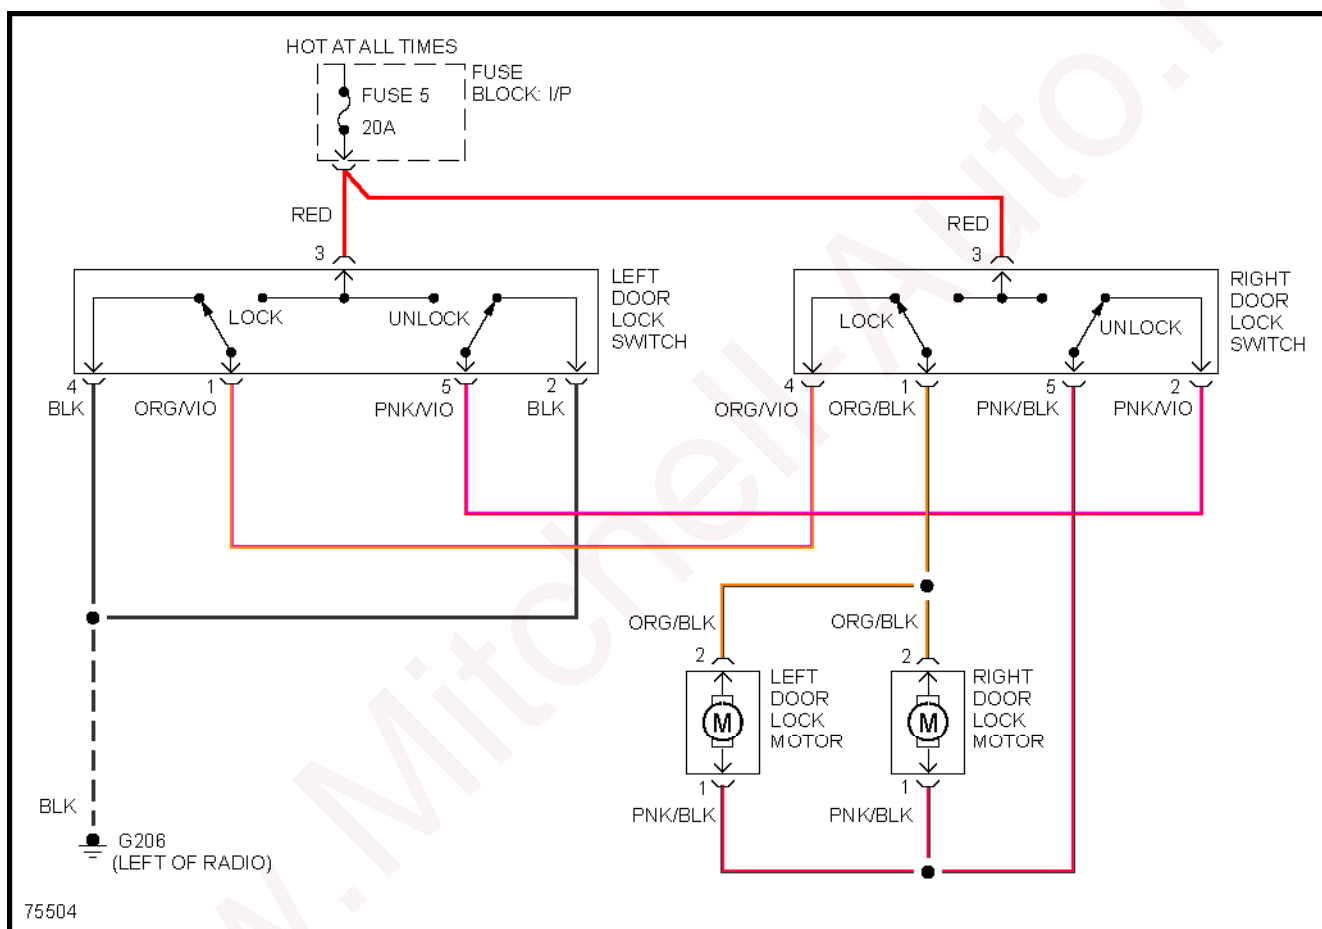

1996 System Wiring Diagrams Dodge - Dakota

Fig. 33: Power Distribution Circuit (3 of 4)

1996 Dodge Dakota

1996 System Wiring Diagrams Dodge - Dakota

Fig. 34: Power Distribution Circuit (4 of 4)

POWER DOOR LOCKS

Fig. 35: Power Door Lock Circuit

POWER MIRRORS

Fig. 36: Automatic Day/Night Mirror Circuit

1996 Dodge Dakota

1996 System Wiring Diagrams Dodge - Dakota

Fig. 37: Power Mirror Circuit

POWER WINDOWS

Fig. 38: Power Window Circuit