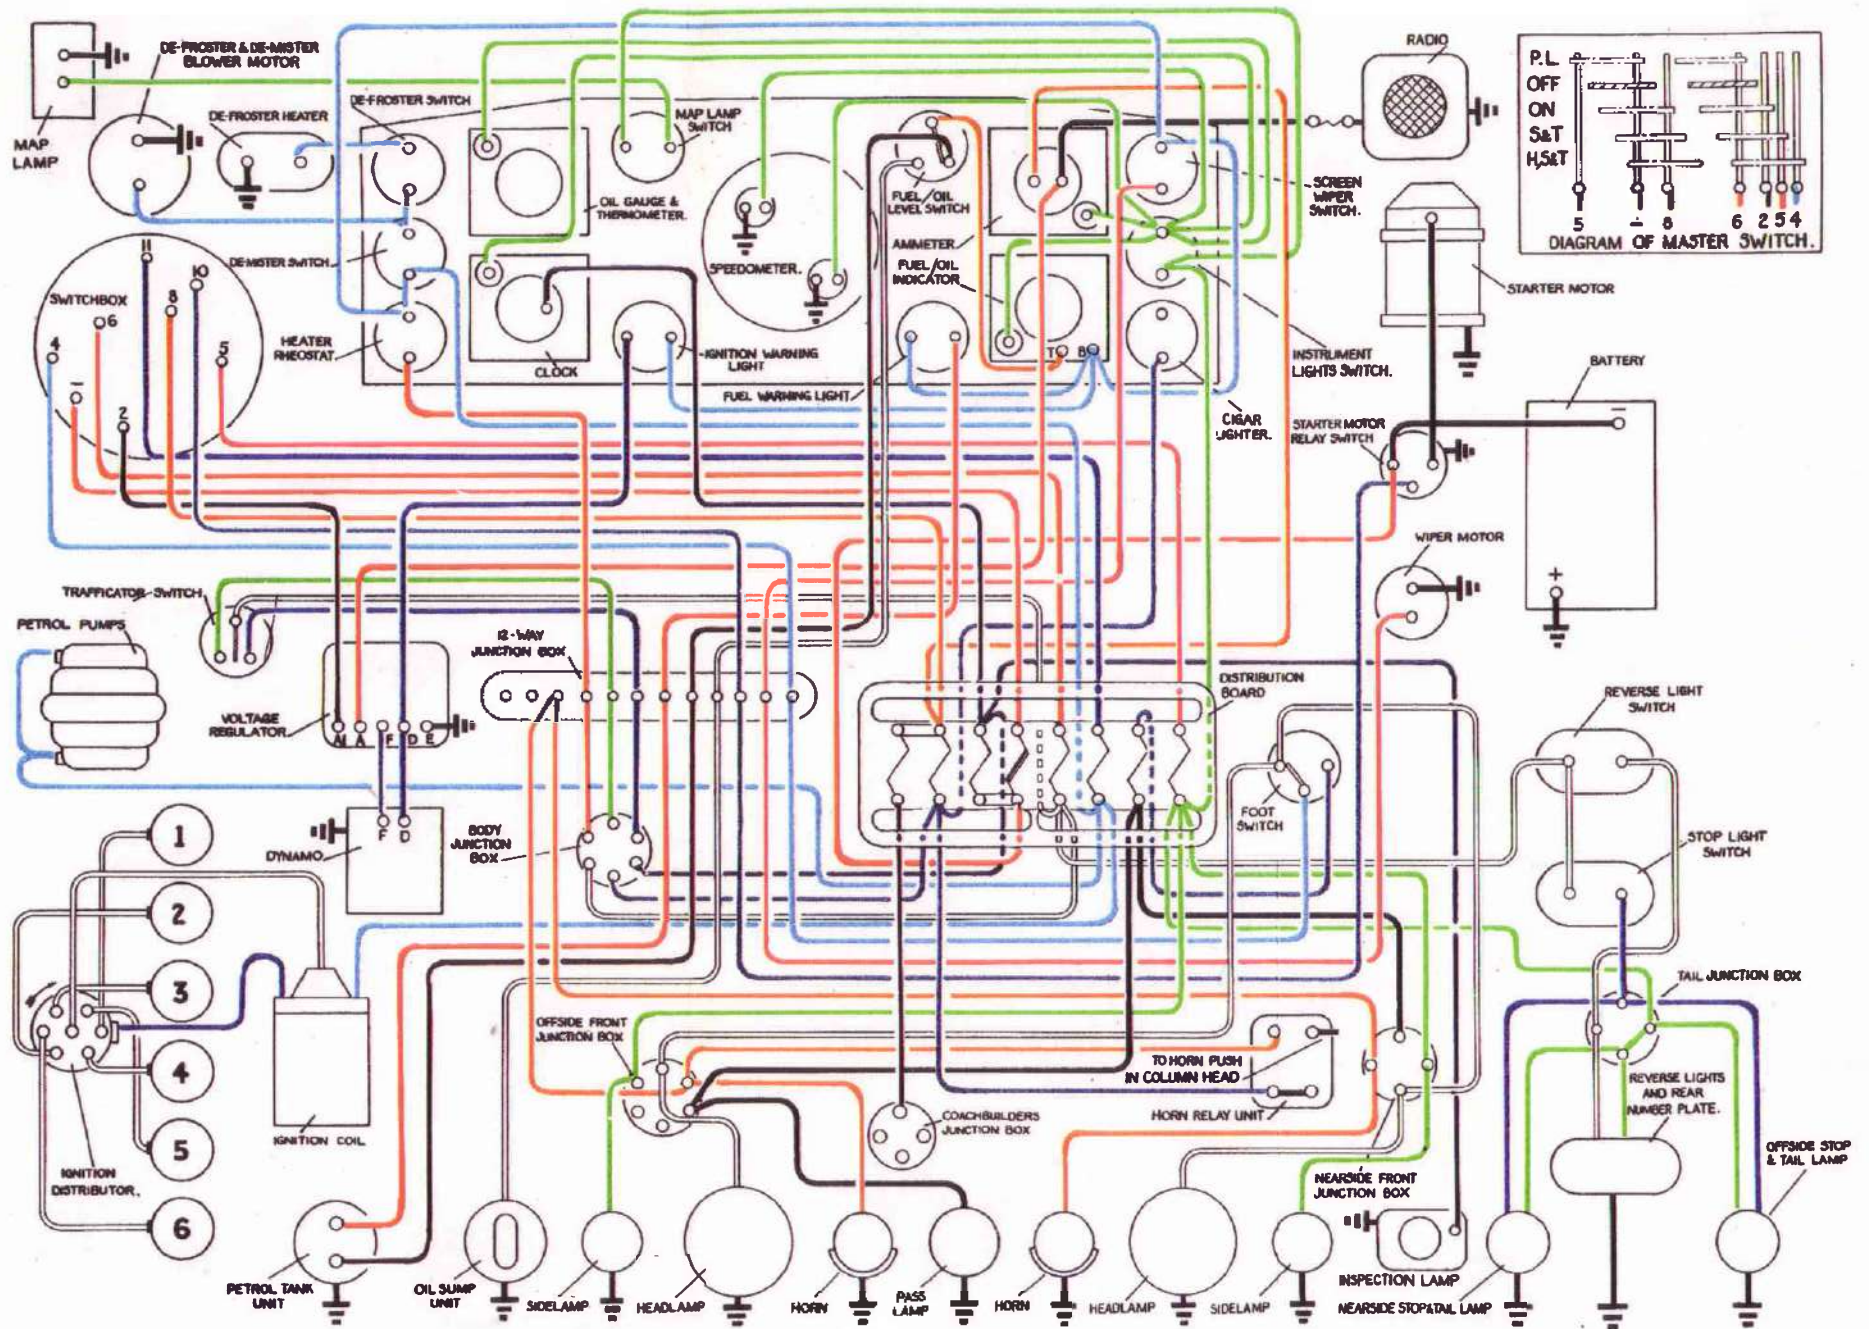

ELECTRICAL WIRING DIAGRAM.  
SILVER DAWN CHASSIS SERIES SBA TO SHD. (R.H. DRIVE)

ELECTRICAL WIRING DIAGRAM.  
SILVER WRAITH CHASSIS SERIES WTA TO WFC. (R.H. DRIVE)

ELECTRICAL WIRING DIAGRAM  
 SILVER WRAITH CHASSIS SERIES WGC TO WSG. (R.H. DRIVE)

ELECTRICAL WIRING DIAGRAM  
 BENTLEY CHASSIS SERIES AK TO DA. (R.H. DRIVE)

ELECTRICAL WIRING DIAGRAM.  
BENTLEY CHASSIS SERIES OZ TO PU. (R.H. DRIVE)

ELECTRICAL WIRING DIAGRAM.  
 BENTLEY CHASSIS SERIES "R" TYPE. (R.H. DRIVE. NON-AUTOMATIC)