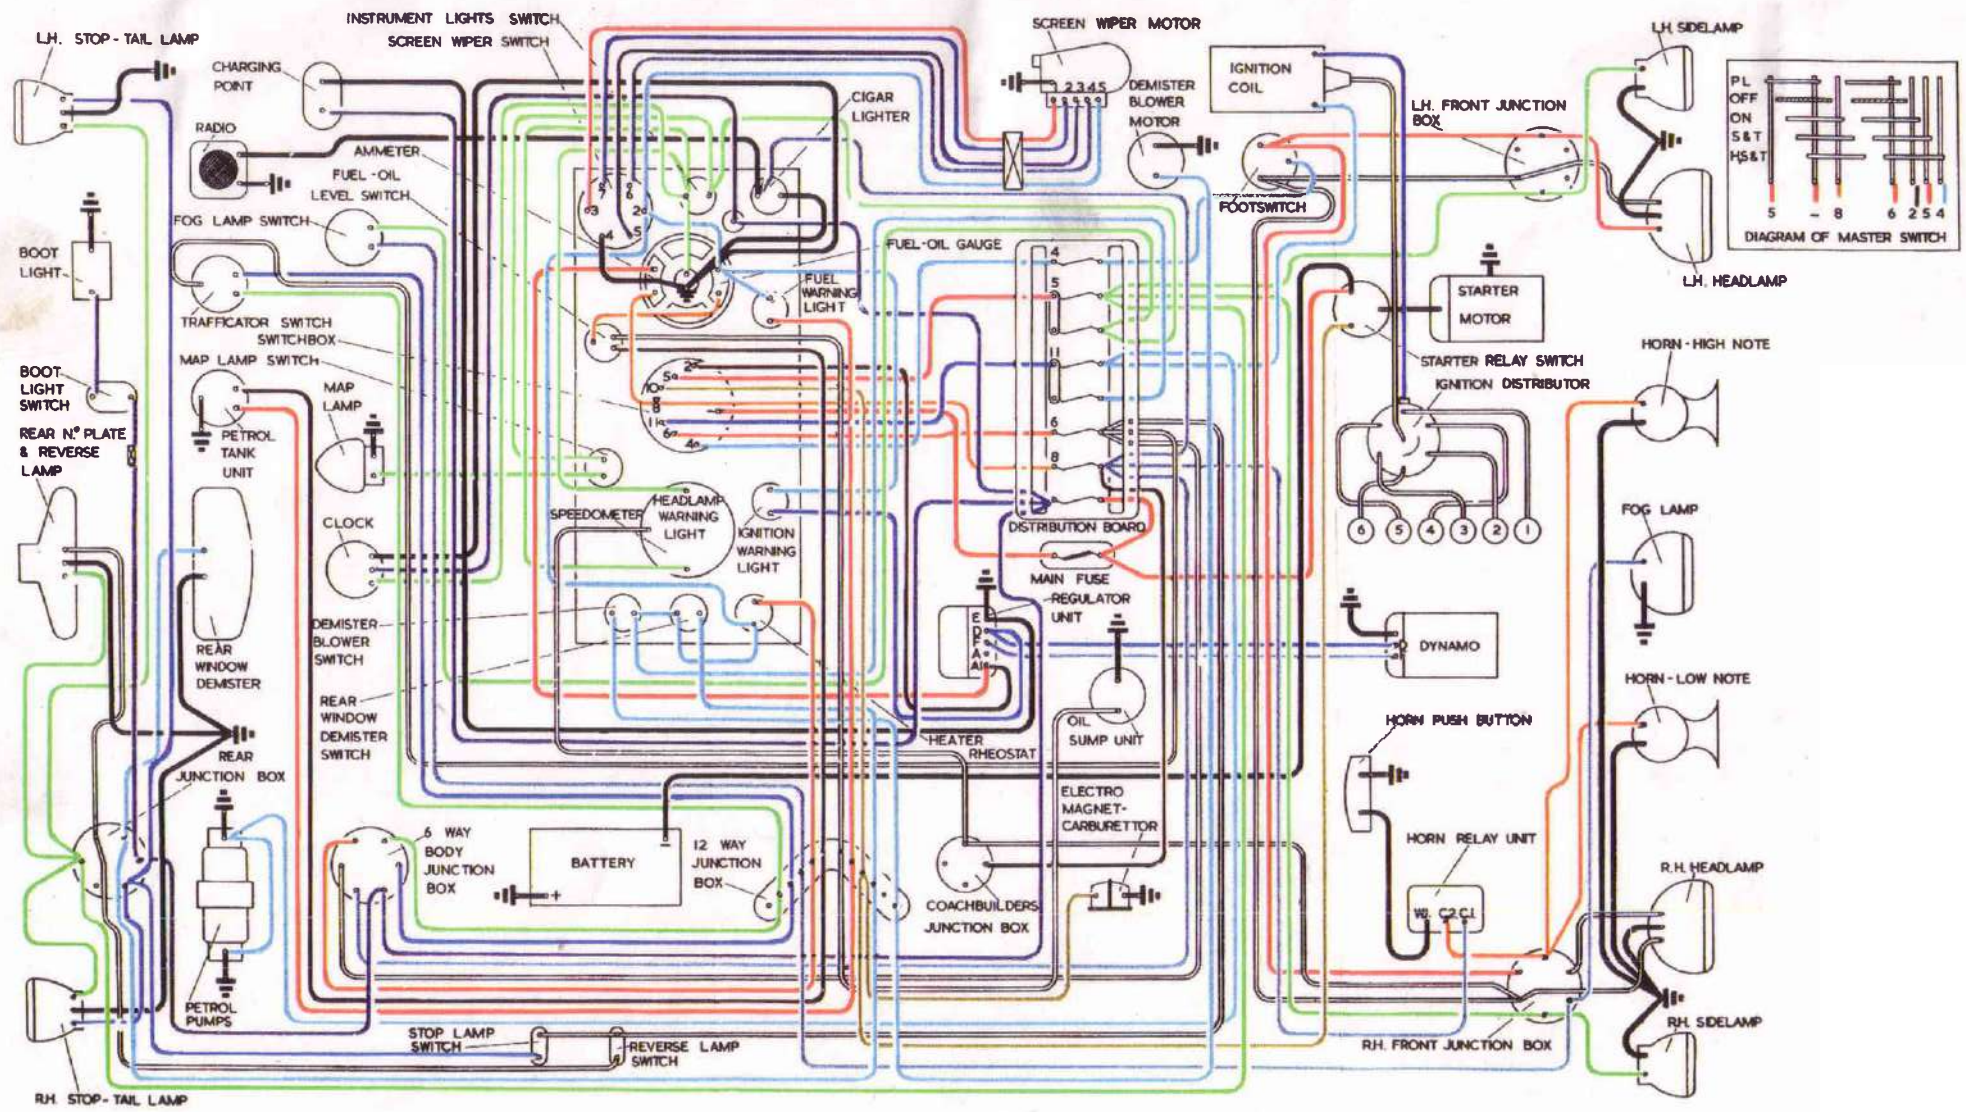

ELECTRICAL WIRING DIAGRAM.  
SILVER DAWN CHASSIS SERIES SBA TO SHD. (R.H. DRIVE)

ELECTRICAL WIRING DIAGRAM.  
SILVER WRAITH CHASSIS SERIES WTA TO WFC. (R.H. DRIVE)

ELECTRICAL WIRING DIAGRAM  
 SILVER WRAITH CHASSIS SERIES WGC TO WSG. (R.H. DRIVE)

ELECTRICAL WIRING DIAGRAM  
 BENTLEY CHASSIS SERIES AK TO DA. (R.H. DRIVE)

ELECTRICAL WIRING DIAGRAM.  
BENTLEY CHASSIS SERIES OZ TO PU. (R.H. DRIVE)

ELECTRICAL WIRING DIAGRAM.  
 BENTLEY CHASSIS SERIES "R" TYPE. (R.H. DRIVE. NON-AUTOMATIC)