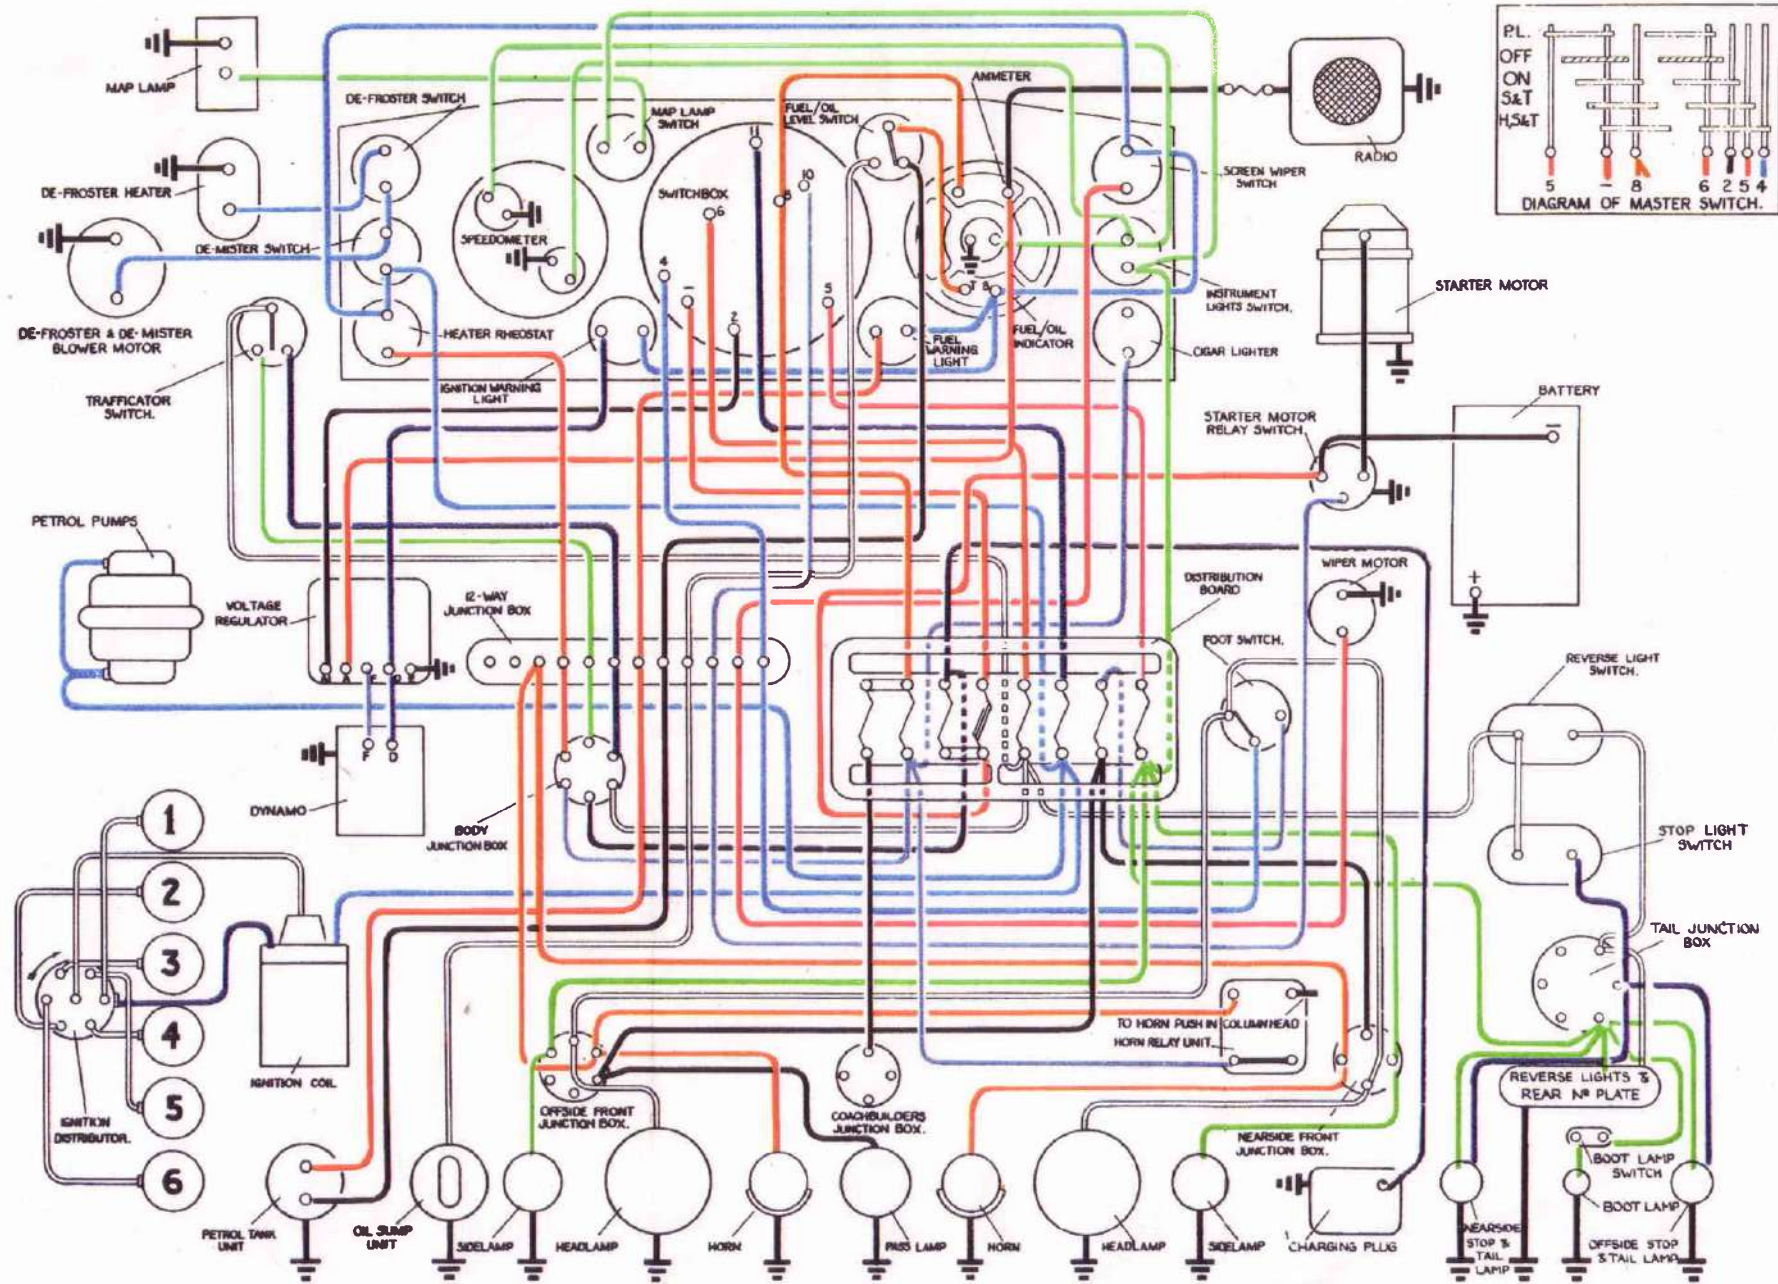

ELECTRICAL WIRING DIAGRAM.  
SILVER DAWN CHASSIS SERIES SBA TO SHD. (R.H. DRIVE)

ELECTRICAL WIRING DIAGRAM.  
SILVER WRAITH CHASSIS SERIES WTA TO WFC. (R.H. DRIVE)

ELECTRICAL WIRING DIAGRAM  
 SILVER WRAITH CHASSIS SERIES WGC TO WSG. (R.H. DRIVE)

ELECTRICAL WIRING DIAGRAM  
 BENTLEY CHASSIS SERIES AK TO DA. (R.H. DRIVE)

ELECTRICAL WIRING DIAGRAM.  
BENTLEY CHASSIS SERIES OZ TO PU. (R.H. DRIVE)

ELECTRICAL WIRING DIAGRAM.  
 BENTLEY CHASSIS SERIES "R" TYPE. (R.H. DRIVE. NON-AUTOMATIC)