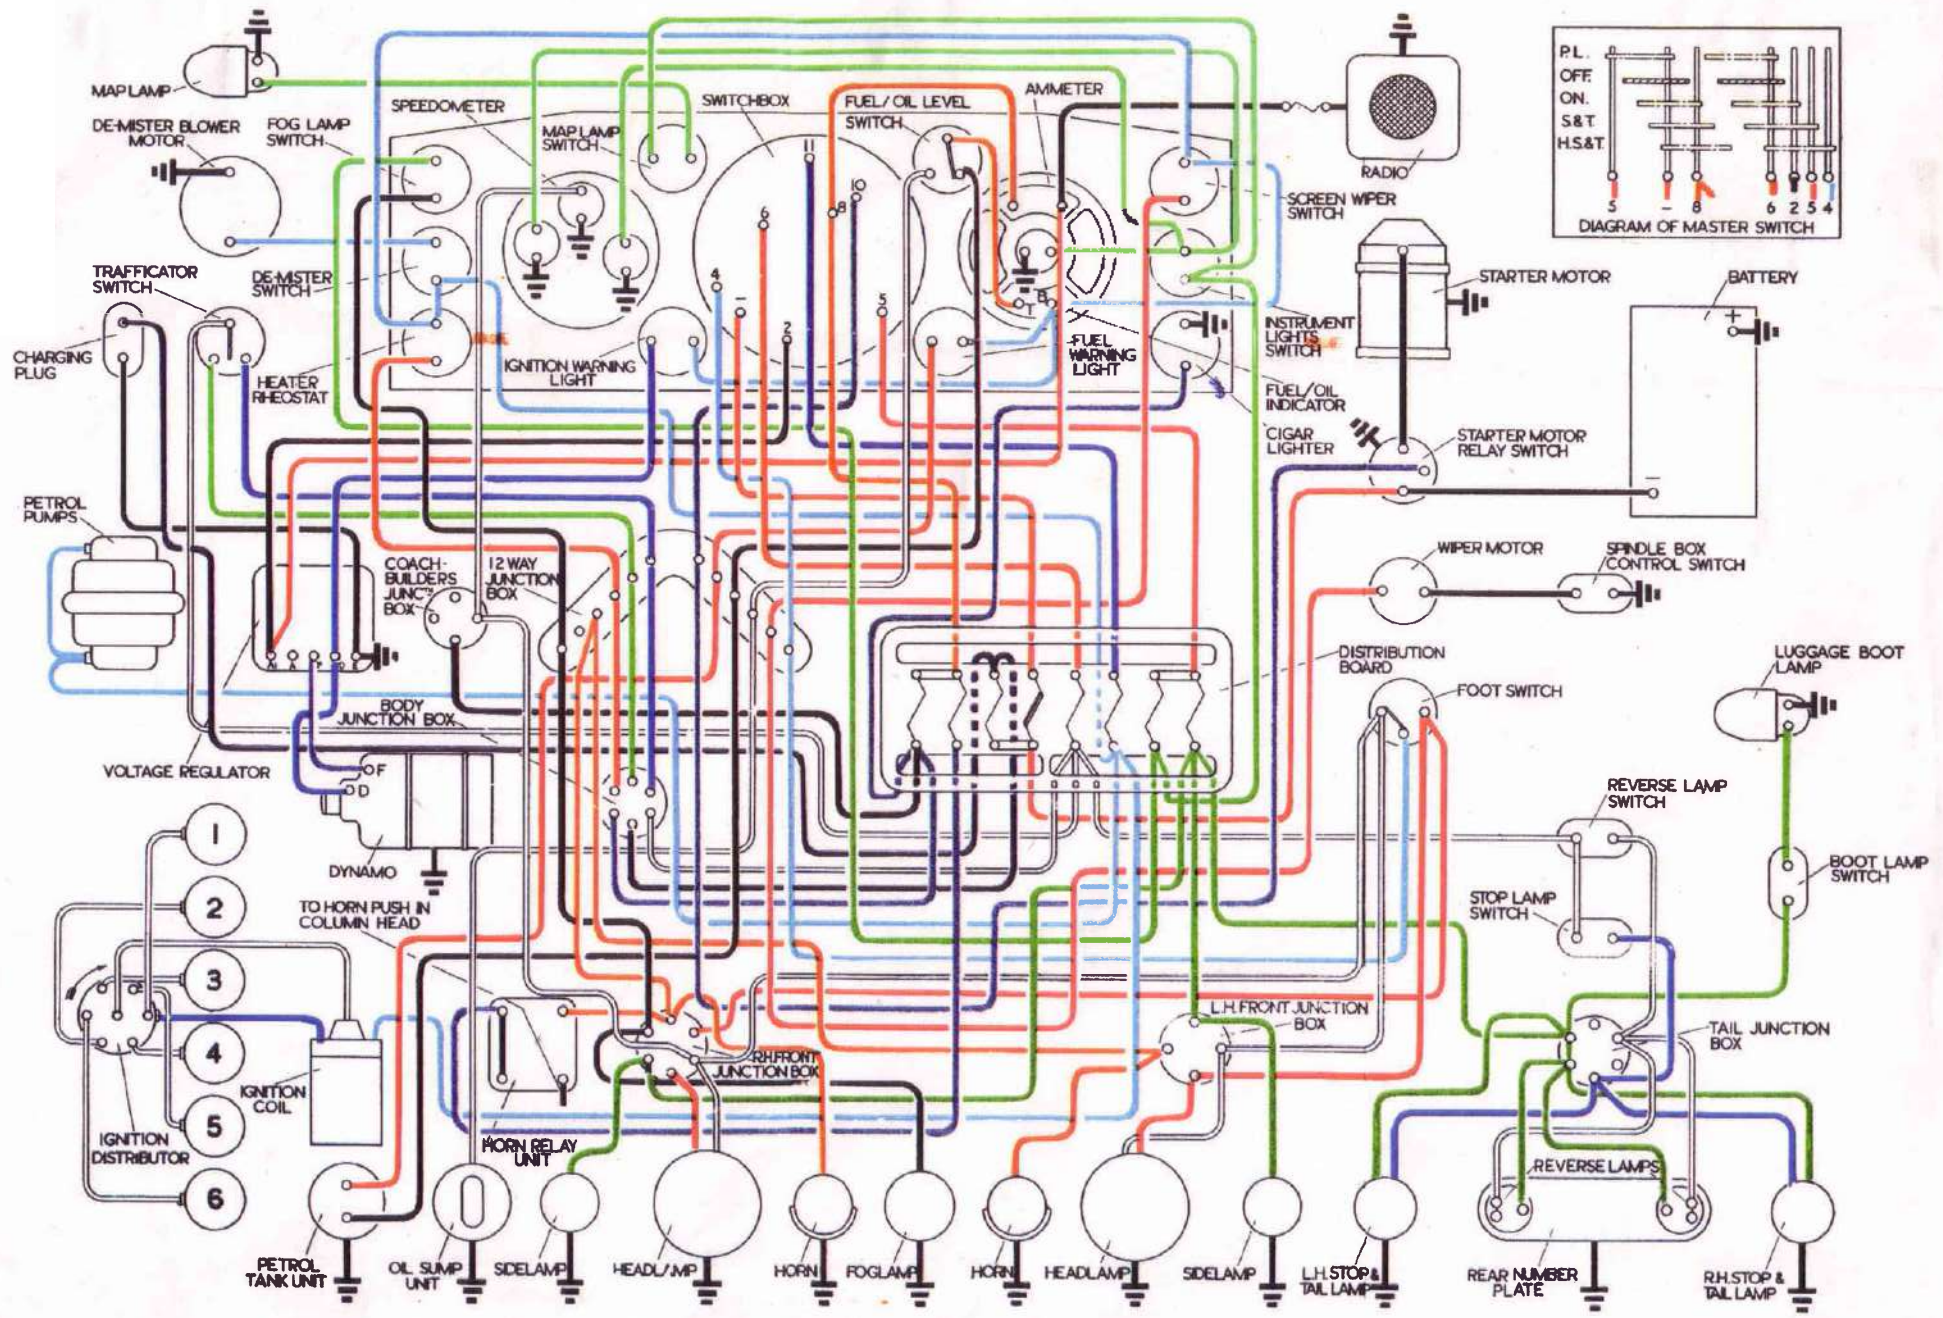

ELECTRICAL WIRING DIAGRAM.  
SILVER DAWN CHASSIS SERIES SBA TO SHD. (R.H. DRIVE)

ELECTRICAL WIRING DIAGRAM.  
SILVER WRAITH CHASSIS SERIES WTA TO WFC. (R.H. DRIVE)

ELECTRICAL WIRING DIAGRAM  
 SILVER WRAITH CHASSIS SERIES WGC TO WSG. (R.H. DRIVE)

ELECTRICAL WIRING DIAGRAM  
 BENTLEY CHASSIS SERIES AK TO DA. (R.H. DRIVE)

ELECTRICAL WIRING DIAGRAM.  
BENTLEY CHASSIS SERIES OZ TO PU. (R.H. DRIVE)

ELECTRICAL WIRING DIAGRAM.  
 BENTLEY CHASSIS SERIES "R" TYPE. (R.H. DRIVE. NON-AUTOMATIC)