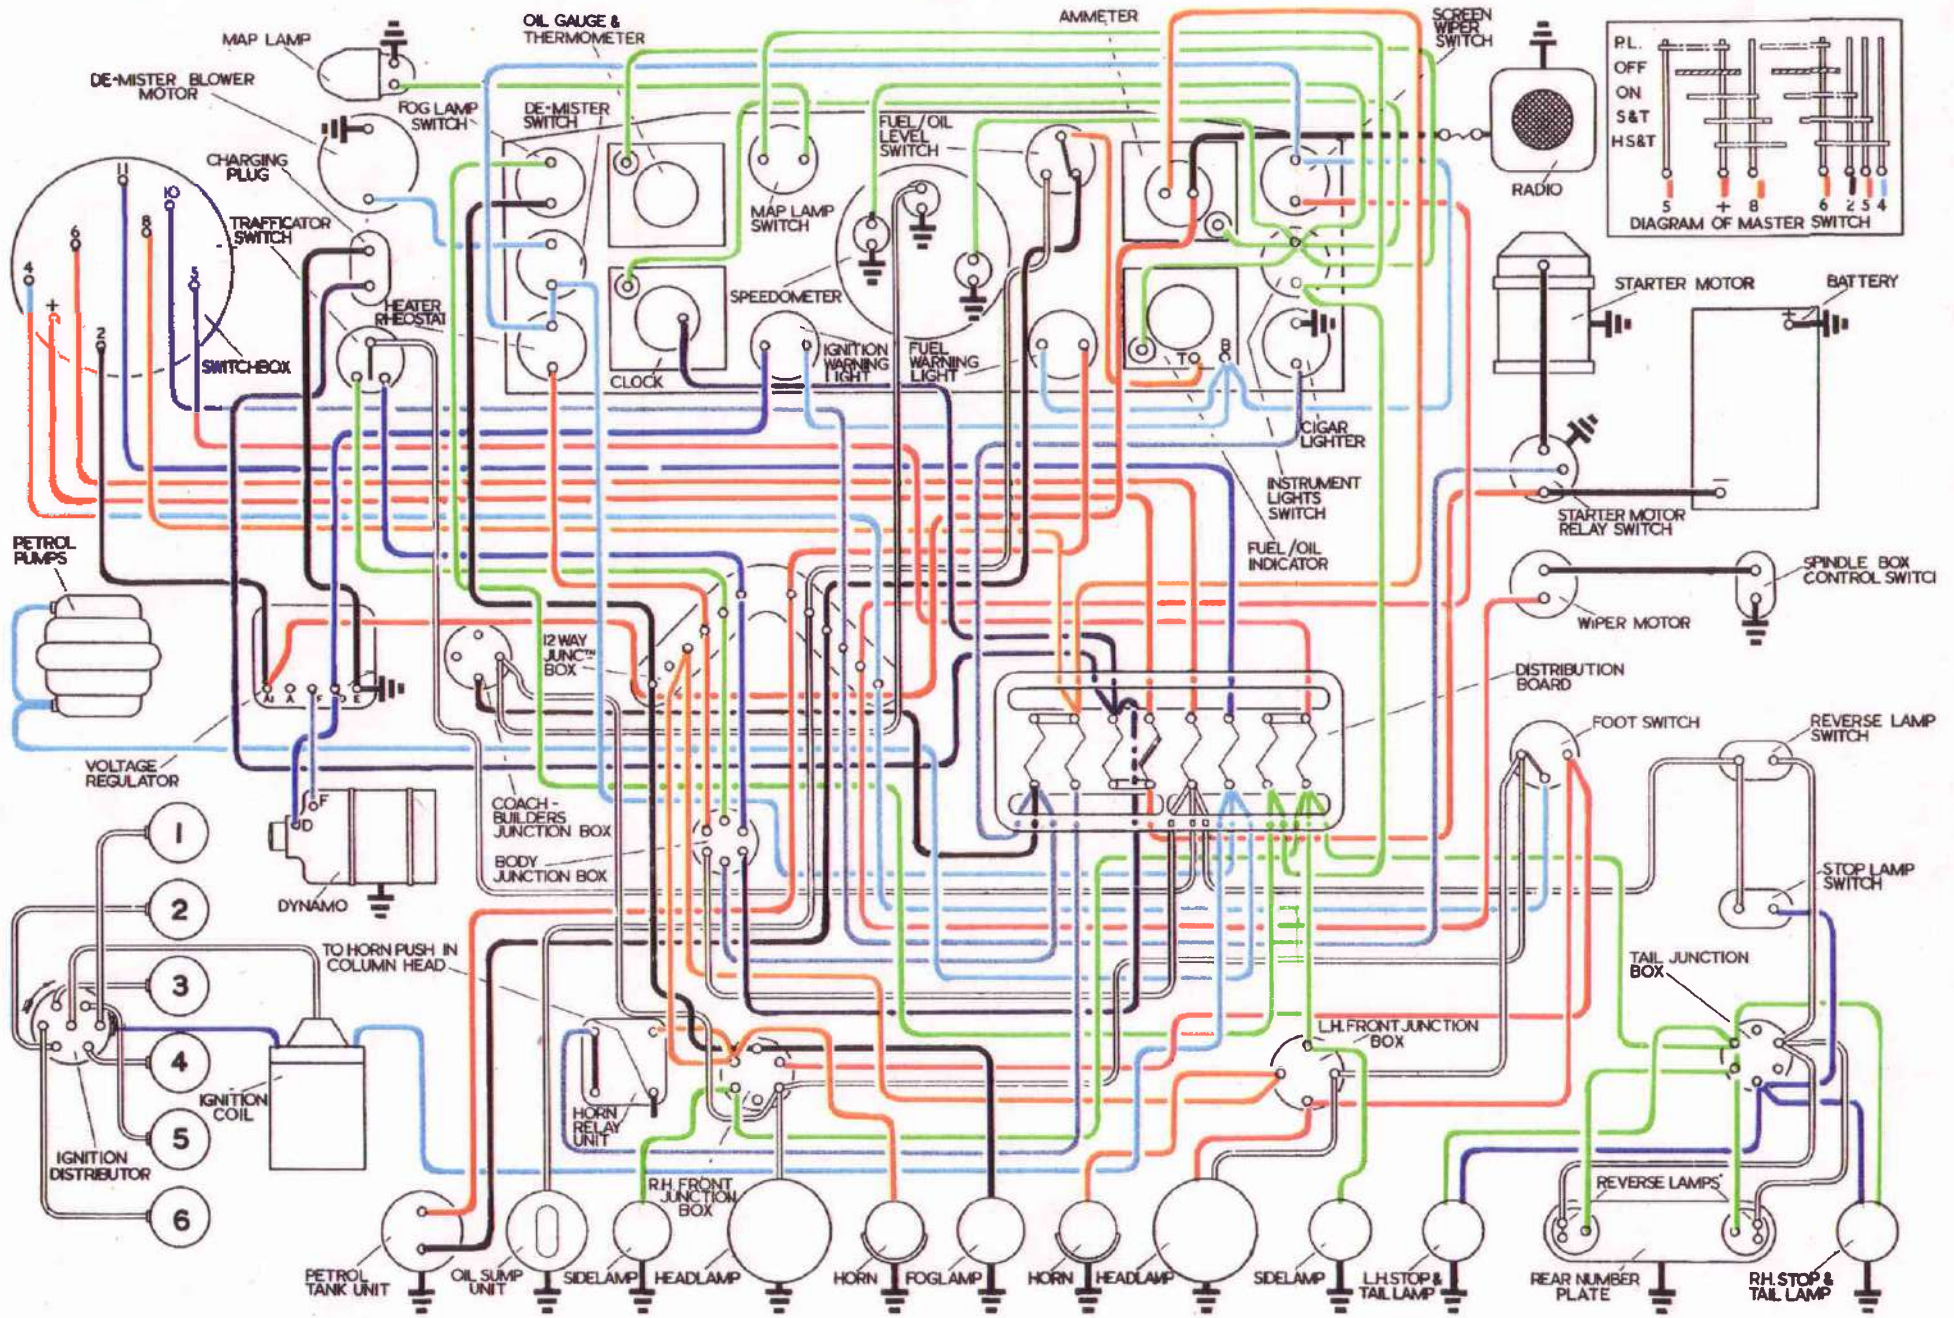

ELECTRICAL WIRING DIAGRAM.  
SILVER DAWN CHASSIS SERIES SBA TO SHD. (R.H. DRIVE)

ELECTRICAL WIRING DIAGRAM.  
SILVER WRAITH CHASSIS SERIES WTA TO WFC. (R.H. DRIVE)

ELECTRICAL WIRING DIAGRAM  
 SILVER WRAITH CHASSIS SERIES WGC TO WSG. (R.H. DRIVE)

ELECTRICAL WIRING DIAGRAM  
 BENTLEY CHASSIS SERIES AK TO DA. (R.H. DRIVE)

ELECTRICAL WIRING DIAGRAM.  
BENTLEY CHASSIS SERIES OZ TO PU. (R.H. DRIVE)

ELECTRICAL WIRING DIAGRAM.  
 BENTLEY CHASSIS SERIES "R" TYPE. (R.H. DRIVE. NON-AUTOMATIC)