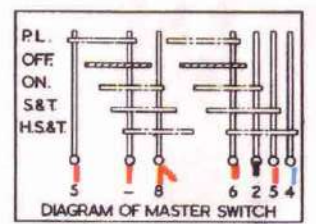

ELECTRICAL WIRING DIAGRAM.  
SILVER DAWN CHASSIS SERIES SBA TO SHD. (R.H. DRIVE)

ELECTRICAL WIRING DIAGRAM.  
SILVER WRAITH CHASSIS SERIES WTA TO WFC. (R.H. DRIVE)

ELECTRICAL WIRING DIAGRAM  
 SILVER WRAITH CHASSIS SERIES WGC TO WSG. (R.H. DRIVE)

ELECTRICAL WIRING DIAGRAM  
 BENTLEY CHASSIS SERIES AK TO DA. (R.H. DRIVE)

ELECTRICAL WIRING DIAGRAM.  
BENTLEY CHASSIS SERIES OZ TO PU. (R.H. DRIVE)

ELECTRICAL WIRING DIAGRAM.  
 BENTLEY CHASSIS SERIES "R" TYPE. (R.H. DRIVE. NON-AUTOMATIC)