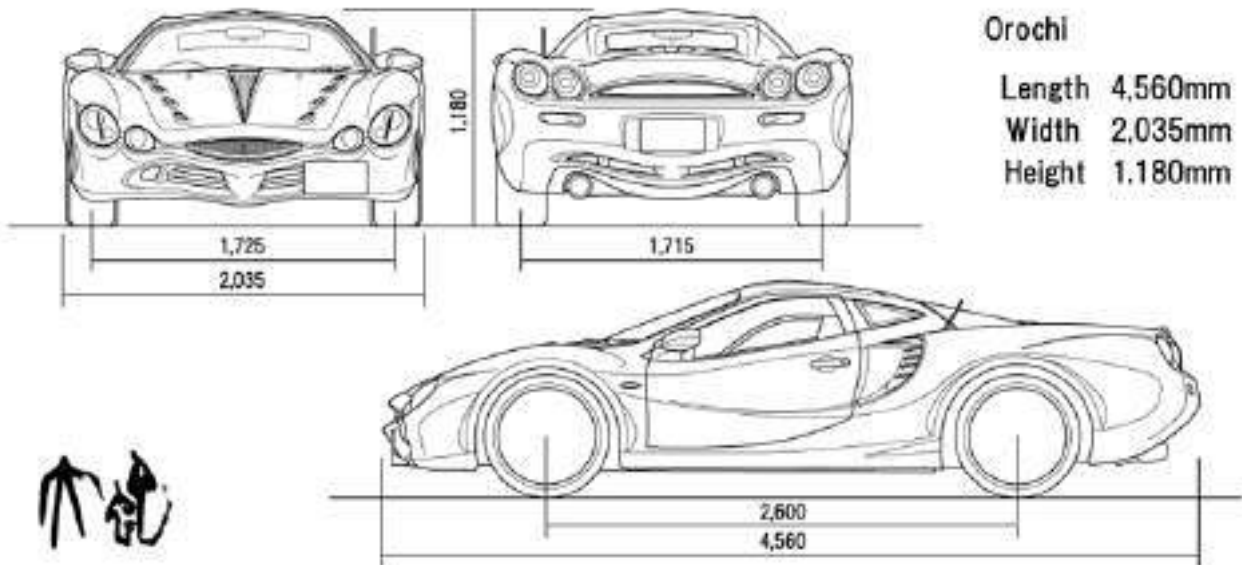

SPECIFICATIONS		Mitsuoka "OROCHI"
■ POWER		
Engine	TOYOTA 3MZ 3,311cc V6	
Valvetrain	DOHC 24 valves	
Horsepower	233hp @ 5,600rpm	
Torque	33.4kg-m @ 4,400rpm	
Transmission	5-speed Automatic	
Drive wheels	Rear-wheel drive	
■ HANDLING & CHASSIS		
Steering	Power rack-and-pinion	
Suspension	Front	Independent, double-wishbone with coil springs over shock absorbers, stabilizer bar
	Rear	
Brakes	Front	Ventilated disc brakes
	Rear	Ventilated disc brakes
Wheel and Tires	Front	18" aluminum alloy wheels with 245/45ZR18 tires
	Rear	18" aluminum alloy wheels with 285/40ZR18 tires
Body / doors	Handmade FRP / Side-impact door beam	
Chassis	In-house design space frame with original front impact absorber	
■ DIMENTIONS		
Exterior	Overall length	4,560mm
	Wheelbase	2,600mm
	Overall width	2,035mm
	Track width	1,725x1,715mm (Fr x Rr)
	Overall height	1,180mm
Capacities & Weight	Curb weight	1,590kg
	Fuel capacity	65L