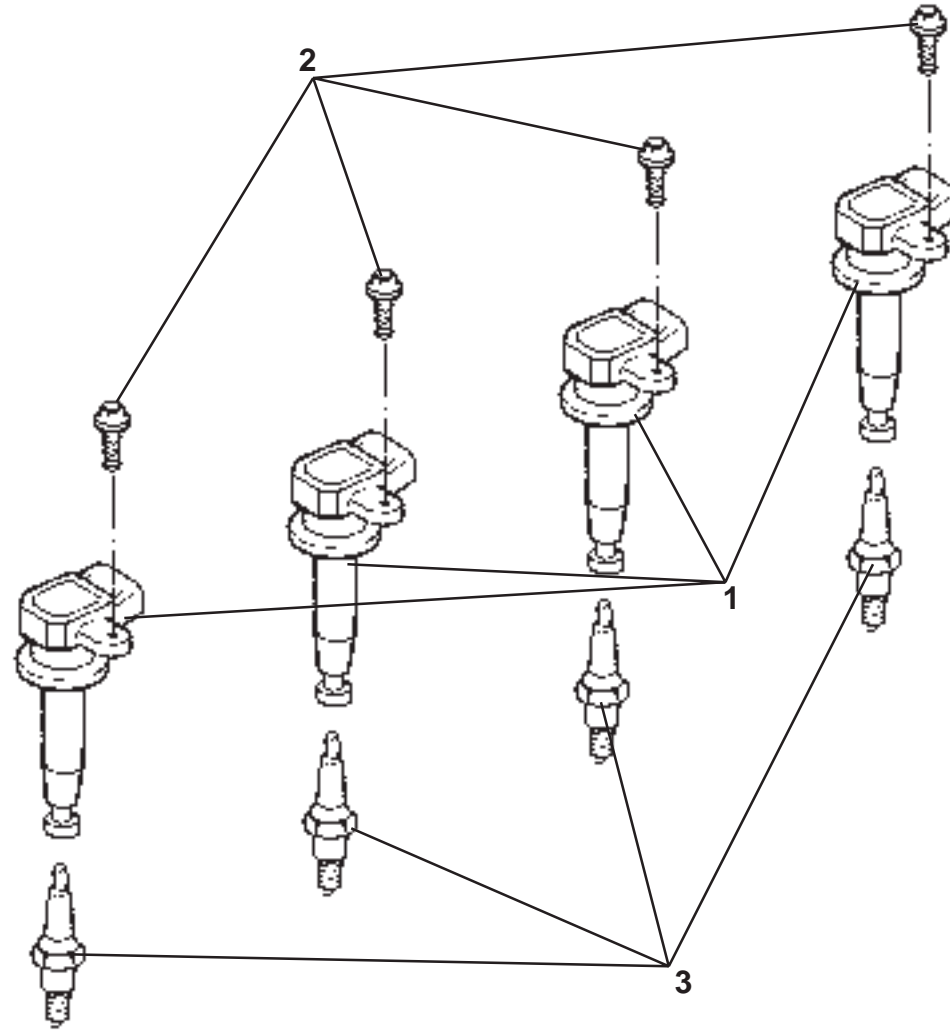

ELISE
40.17

Service Parts List

ELISE

Function Code 40.17 Ignition System, Spark plugs & Plug Top Coils

<u>Dep</u>	<u>Part Description</u>	<u>Remarks</u>	<u>Option</u>	<u>Part Number</u>	<u>Qty</u>
01	Plug Top Coil, 2ZZ		111R, Elise R, Exige	A120E6346S	4
01a	Plug Top Coil, 1ZZ		Elise S, '07 MY	A131E6132S	4
02	Screw, flg hd., coil to head, 2ZZ		111R, Elise R, Exige	A120E6350S	4
02a	Screw, flg hd., coil to head, 1ZZ		Elise S, '07 MY	A131E6168S	4
03	Spark Plug, 2ZZ		111R, Elise R, Exige	A120E6352S	4
03a	Spark Plug, NGK PFR7G, 2ZZ S/C		Exige S, Elise SC	A128E6006F	4
03b	Spark Plug, 1ZZ		Elise S, '07 MY	A131E6133S	4

ELISE