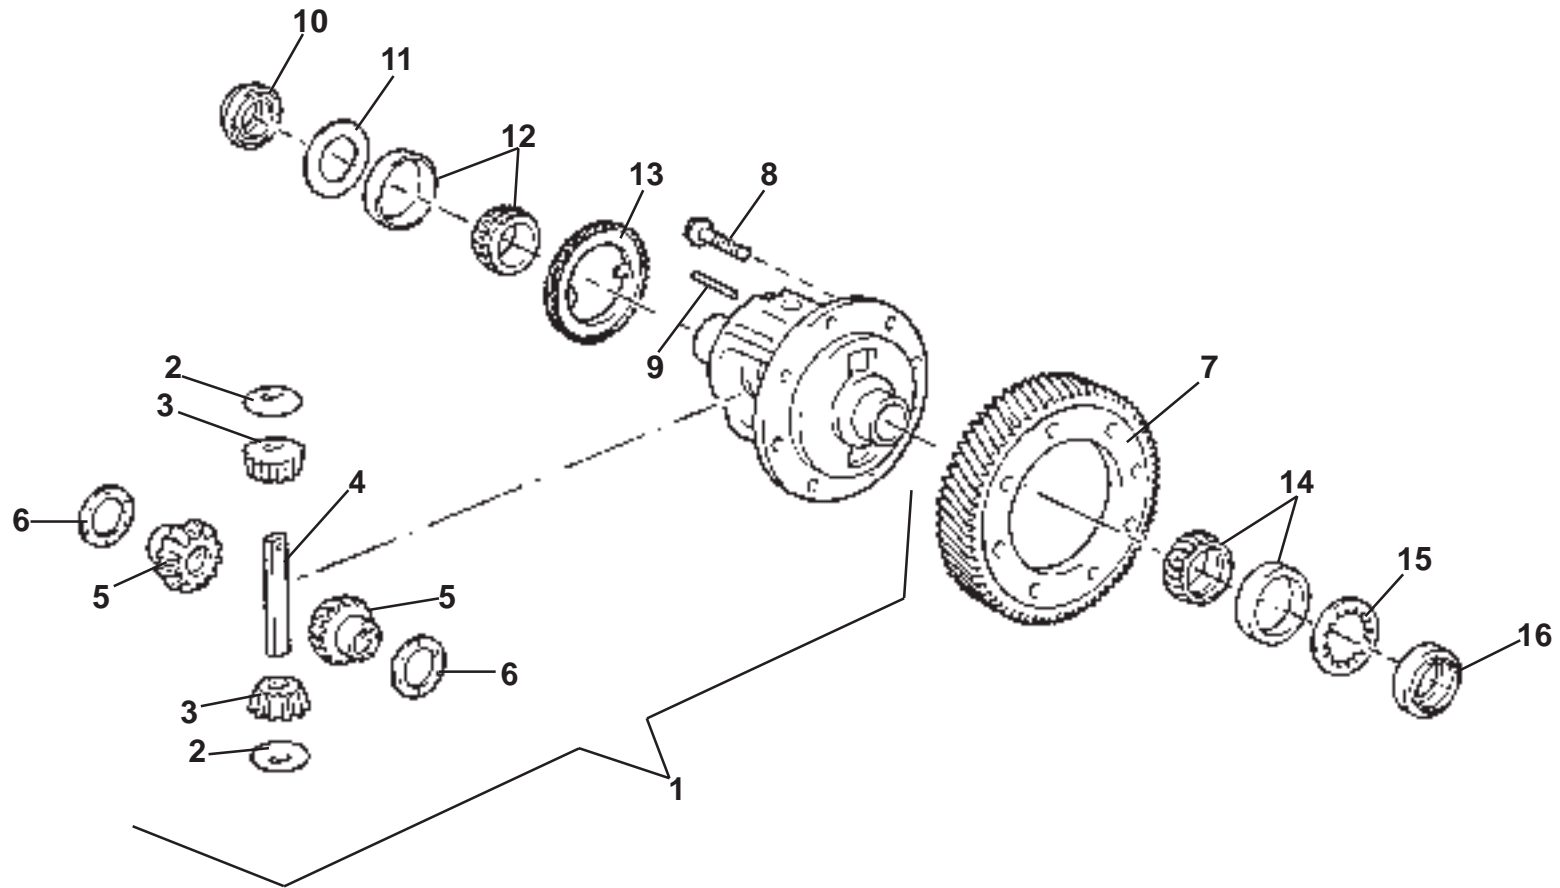

ELISE

Function Code: 47.07b, Page: 6

Updated 6th June 2012

Function Code 47.07b Gears, Shafts & Bearings, Elise 2011 MY, 1ZR, 2ZR

<u>Dep</u>	<u>Part Description</u>	<u>Remarks</u>	<u>Option</u>	<u>Part Number</u>	<u>Qty</u>
50	Gasket, bolt to casing			A120F6092S	1