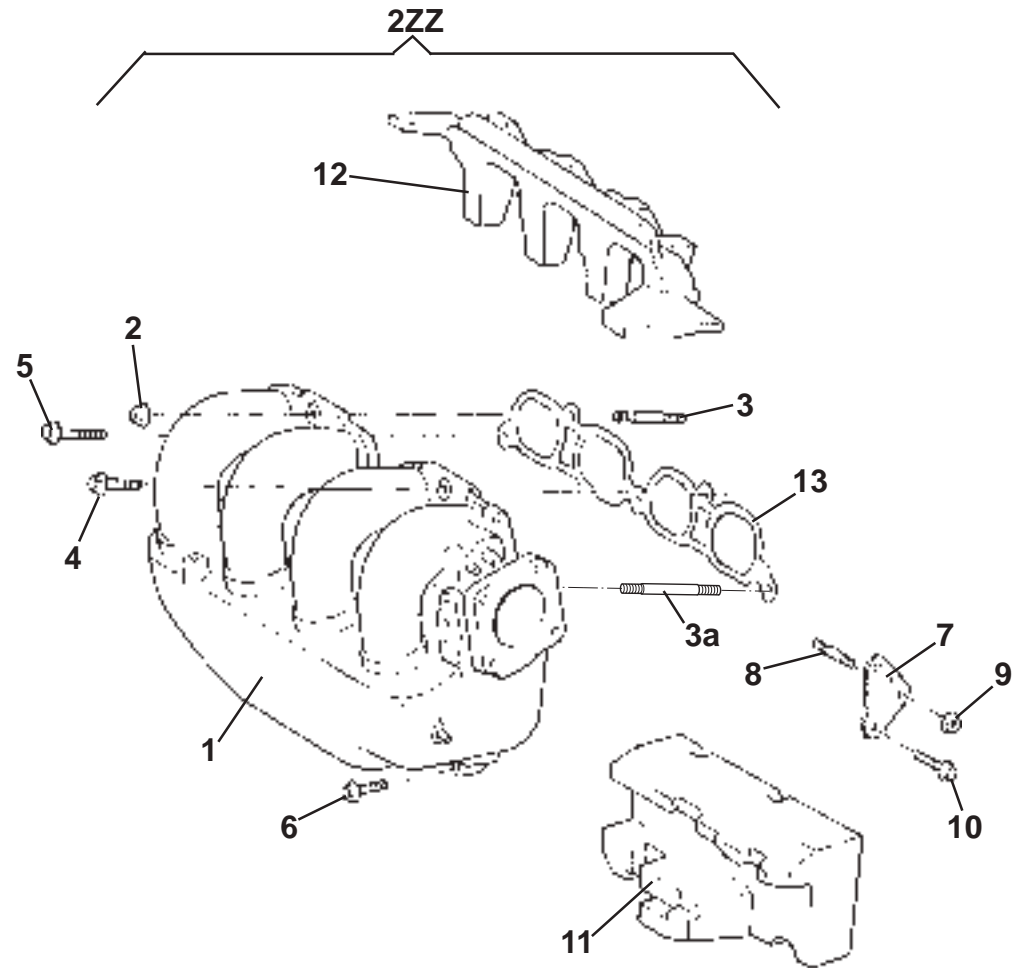

ELISE

42.07

Service Parts List

ELISE

Function Code 42.07 Inlet Manifold, Plenum & gaskets

<u>Dep</u>	<u>Part Description</u>	<u>Remarks</u>	<u>Option</u>	<u>Part Number</u>	<u>Qty</u>
01	Inlet Manifold/Plenum, alloy, 2ZZ	Throttle body, cable control	Prior to '06 MY	A120E6321S	1
01a	Inlet Manifold/Plenum, alloy, 2ZZ	Throttle body, electronic control	'06 MY	A120E6490S	1
02	Flange Nut, manifold to head		111R, Elise R, Exige	A120E6327S	2
03	Stud, manifold to head, upper, short		111R, Elise R, Exige	A120E6120S	1
03a	Stud, manifold to head lower, long		111R, Elise R, Exige	A120E6114S	1
04	Bolt, manifold to head, short		111R, Elise R, Exige	A120E6324S	2
05	Bolt, manifold to head, long		111R, Elise R, Exige	A120E6325S	1
06	Bolt, manifold to head, lower		111R, Elise R, Exige	A120E6326S	1
07	Stay, inlet manifold		111R, Elise R, Exige	A120E6339S	1
08	Stud, stay to head		111R, Elise R, Exige	A120E6329S	1
09	Nut, flg., stay to head		111R, Elise R, Exige	A120E6340S	1
10	Bolt, flg. hd., stay to manifold		111R, Elise R, Exige	A120E6040S	2
11	Insulator, manifold lower		111R, Elise R, Exige	A120E6322S	1
12	Insulator, manifold upper		111R, Elise R, Exige	A120E6323S	1
13	Gasket, inlet manifold, 2ZZ		111R, Elise R, Exige	A120E6342S	1
14	Inlet Manifold/Plenum, plastic, 1ZZ		Elise S, '07 MY	A131E6124S	1
15	Gasket, inlet manifold		Elise S, '07 MY	A131E6163S	1
16	Flange Nut, manifold to head		Elise S, '07 MY	A120E6327S	2

ELISE

Function Code: 42.07, Page: 1

Updated 1st August 2013