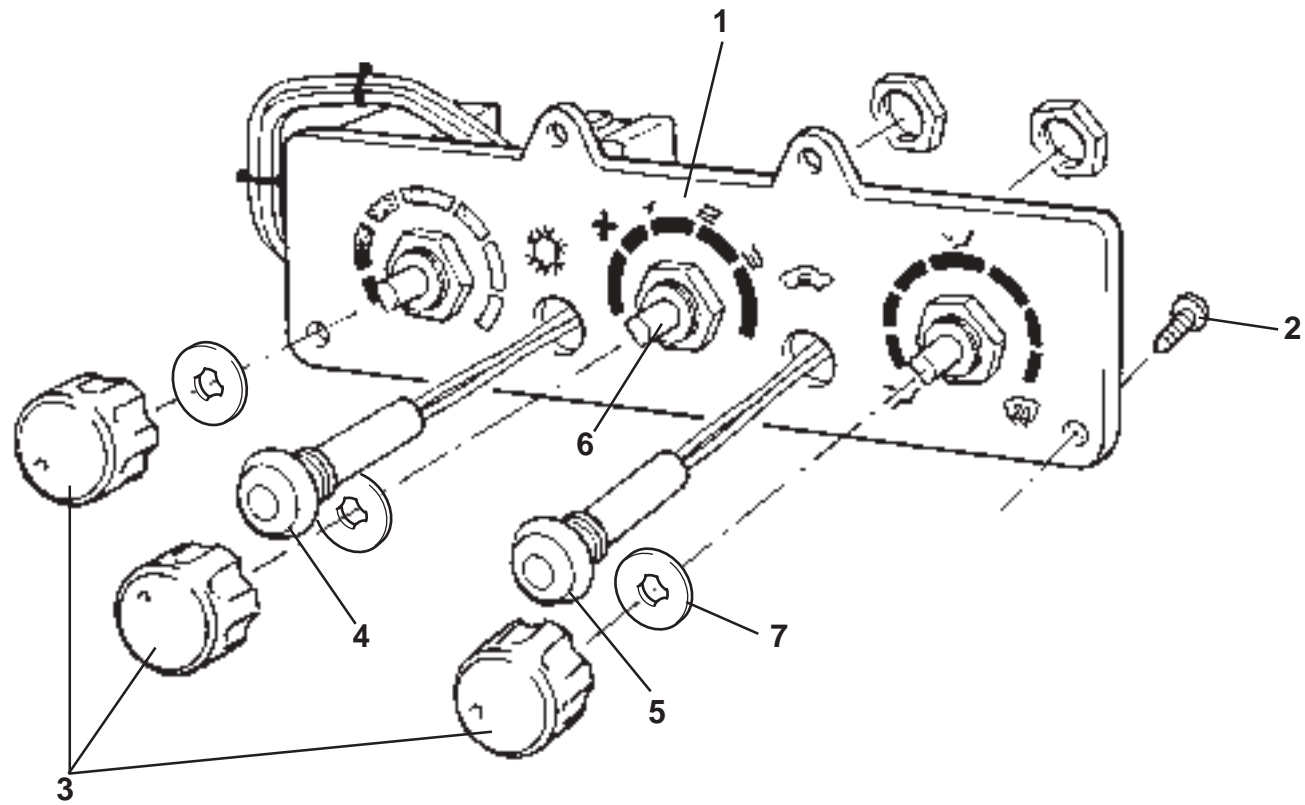

ELISE

18.09a

Updated 3rd February 2014

Service Parts List **ELISE**

Function Code 18.09a AC/Heater Driver Operated Controls

<u>Dep</u>	<u>Part Description</u>	<u>Remarks</u>	<u>Option</u>	<u>Part Number</u>	<u>Qty</u>
01	Switch Panel Assembly, AC, RHD	Incl. temp, fan & dist. Switches	AC cars	A117P0147F	1
01a	Switch Panel Assembly, AC, LHD	Incl. temp, fan & dist. Switches	AC cars	A117P0146F	1
01b	Switch Panel Assembly, illuminated, AC, RHD	Incl. temp, fan & dist. Switches	AC cars	A120P0020F	1
01c	Switch Panel Assembly, illuminated, AC, LHD	Incl. temp, fan & dist. Switches	AC cars	A120P0021F	1
01d	Switch Panel Assembly, heater, RHD	Incl. temp, fan & dist. Switches	Heater cars	A117P0149F	1
01e	Switch Panel Assembly, heater, LHD	Incl. temp, fan & dist. Switches	Heater cars	A117P0148F	1
01f	Switch Panel Assembly, illuminated, heater, RHD	Incl. temp, fan & dist. Switches	Heater cars	A120P0022F	1
01g	Switch Panel Assembly, illuminated, heater, LHD	Incl. temp, fan & dist. Switches	Heater cars	A120P0023F	1
02	Screw, Ejoyt 1452K 50 x 18, black, panel fix.		A082W5187F R/B	A117W5277F	4
03	Knob, brushed/polished, climate controls			B117U0036F	3
03a	Knob, polished, climate controls			A117U0201F	3
03b	Knob, illuminated		Illuminated panel	A120U0091F	3
04	Switch, AC, blue tell-tale			A117M0026F	1
05	Switch, Recirculation, blue tell-tale			A117M0026F	1
06	Switch, 3 speed fan			A117M6053S	1
07	Washer M6 anti loss			A132W4005F	3
08	Switch, HVAC	Not illustrated	Gulf States	A120M0058F	1

ELISE

Function Code: 18.09a, Page: 1

Updated 3rd February 2014