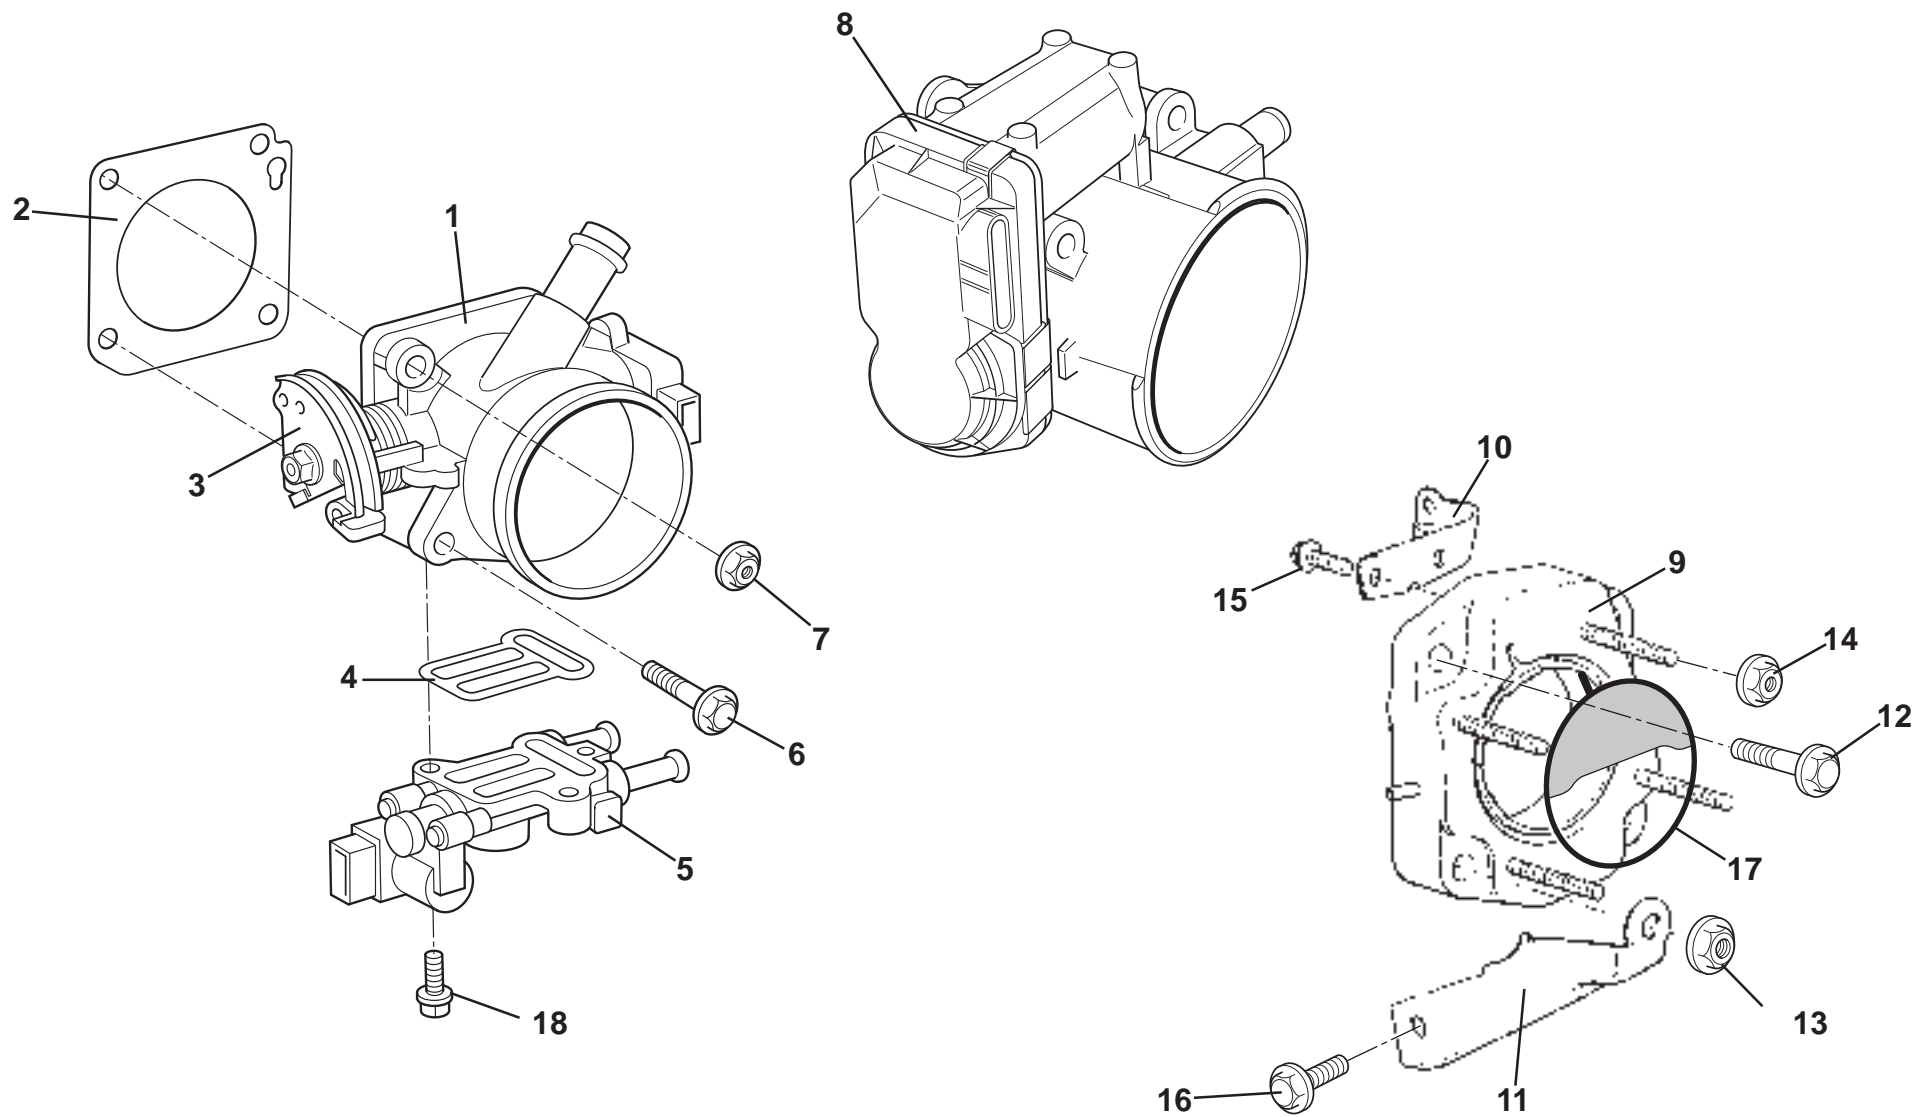

ELISE
42.04

Updated 1st February 2011

Service Parts List **ELISE**

Function Code 42.04 Throttle Body, Mechanism & IAC Valve

<u>Dep</u>	<u>Part Description</u>	<u>Remarks</u>	<u>Option</u>	<u>Part Number</u>	<u>Qty</u>
01	Throttle Body	Includes IAC & TPS	Prior to '06 MY	A120E6353S	1
02	Gasket, throttle body, 2ZZ		111R, Elise R, Exige	A120E6354S	1
03	Quadrant, throttle body	Replaces TMC quadrant	Prior to '06 MY	A120E0019F	1
03a	Gasket, throttle body, 1ZZ		Elise S, '07 MY	A131E6003H	1
04	Gasket, IAC		Prior to '06 MY	A120E6372S	1
05	Idle Air Control Valve (IAC)		Prior to '06 MY	A120E6377S	1
06	Screw, flg. hd, throttle body to manifold		111R, Elise R, Exige	A120E6357S	2
07	Nut, flg. hd., throttle body to manifold		111R, Elise R, Exige	A120E6355S	2
08	Throttle Body, electronic control, 2ZZ	Includes IAC & TPS	'06 MY	A120E6489S	1
08a	Throttle Body, electronic control, 1ZZ	Not illustrated	Elise S, '07 MY on	A131E6002H	1
09	Adaptor, throttle body to manifold, 1ZZ		Elise S, '07 MY on	A131E0003F	1
09a	Insulator/Adaptor, throttle body to manifold, 2ZZ		111R, Elise R, Exige	A120E6523S	1
10	Stay, inlet manifold, upper, 1ZZ		Elise S, '07 MY on	A131E0005F	1
11	Stay, inlet manifold, lower, 1ZZ		Elise S, '07 MY on	A131E6139S	1
12	Bolt, M8 x 30, flg. hd., adaptor to manifold		Elise S, '07 MY on	A116W5245F	3
13	Flange Nut, M8, adaptor/stay to manifold		Elise S, '07 MY on	A131E6235S	1
14	Flange Nut, , M6, throttle body to adaptor		Elise S, '07 MY on	A117W3180F	4
15	Bolt, M6 x 16, flg. hd., stay to adaptor		Elise S, '07 MY on	A131E6229S	2