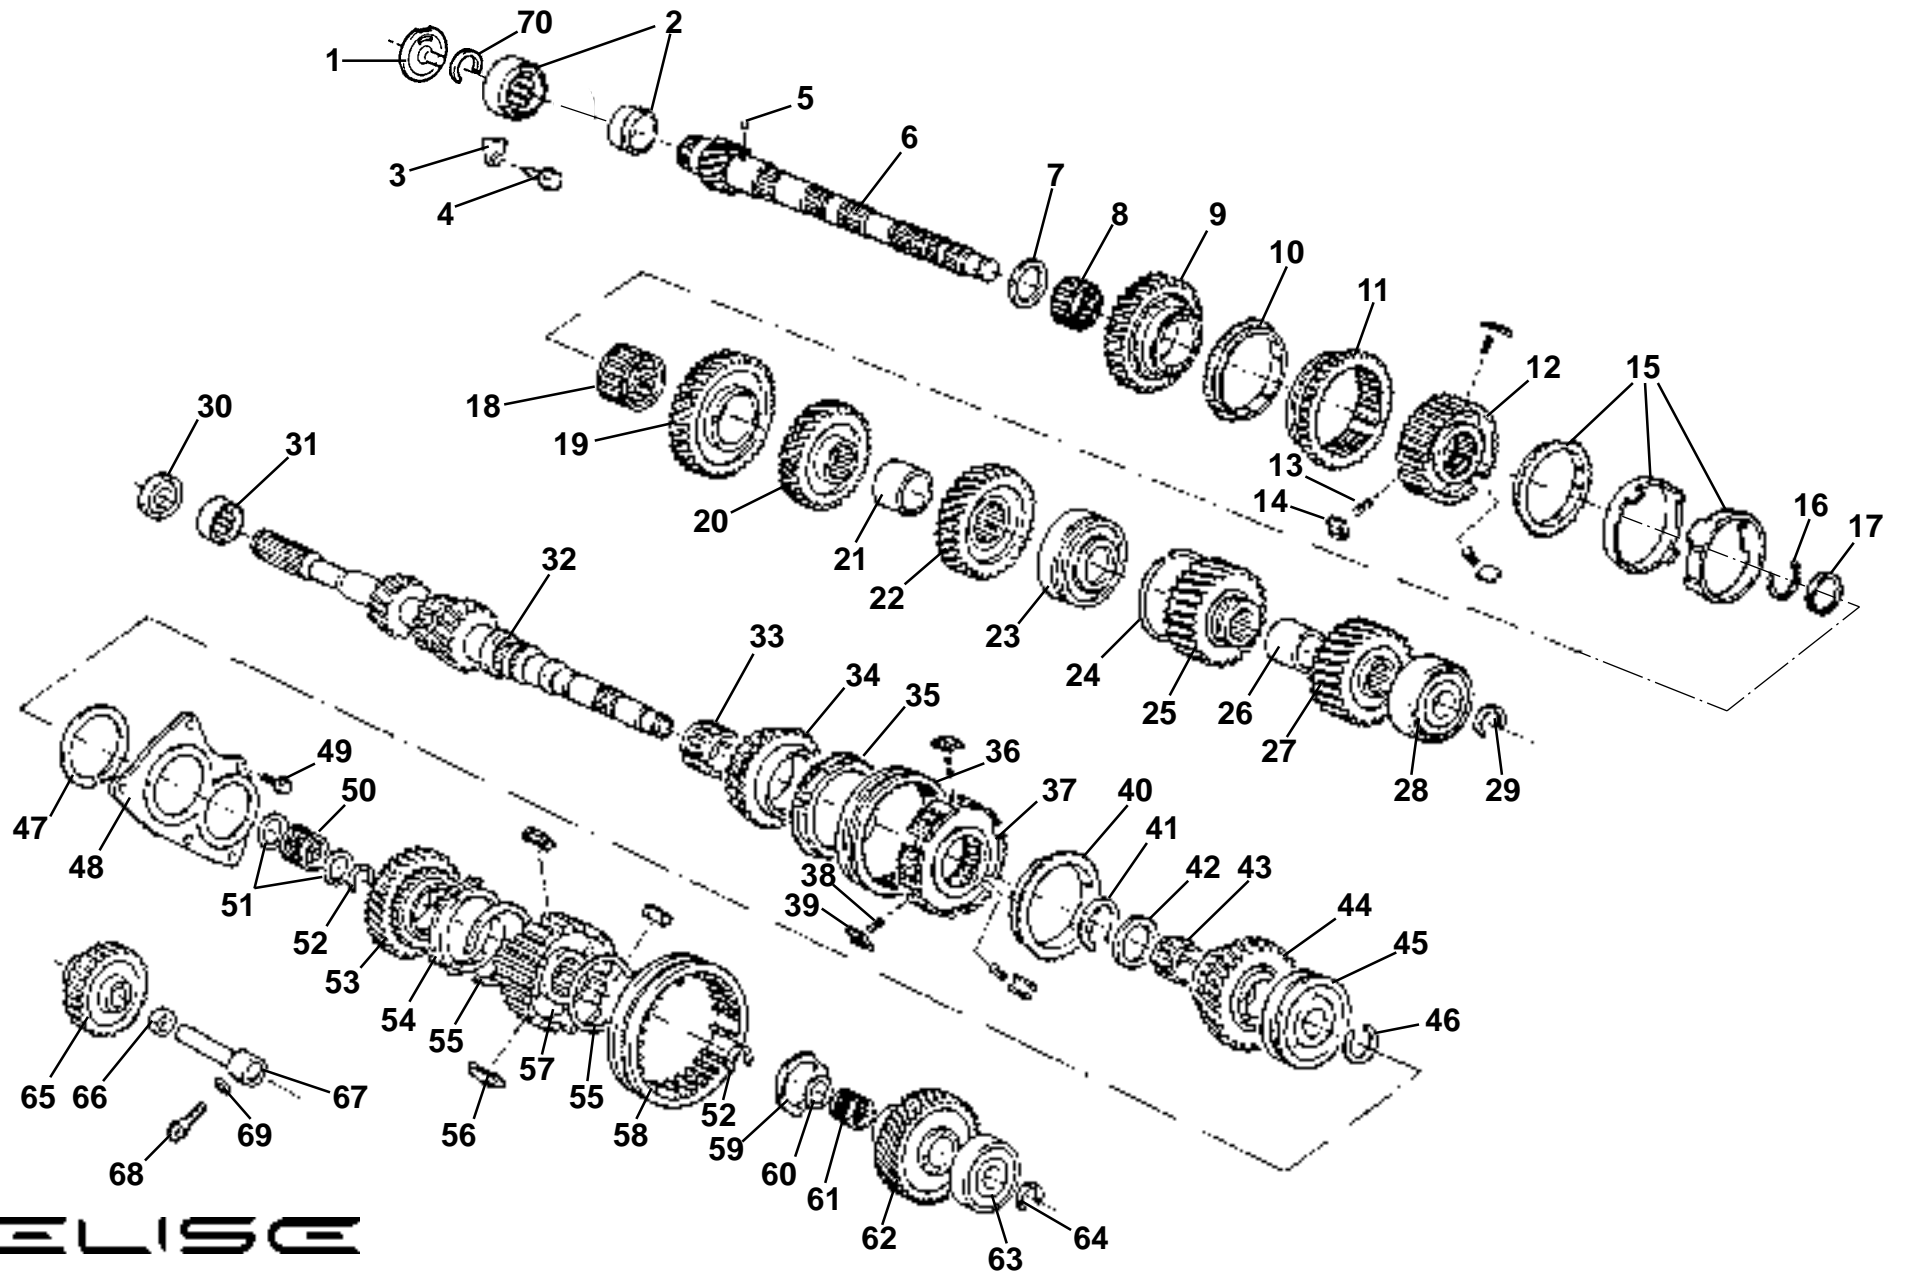

ELISE
47.07

2010/01

Service Parts List

ELISE

Function Code 47.07 Gears, Shafts & Bearings

<u>Dep</u>	<u>Part Description</u>	<u>Remarks</u>	<u>Option</u>	<u>Part Number</u>	<u>Qty</u>
01	Cover, output shaft			A120F6029S	1
02	Bearing, roller, output shaft front			A120F6007S	1
03	Plate, bearing retention			A120F6026S	1
04	Bolt, plate to casing			A120F6027S	1
05	Ball, output shaft			A120F6078S	1
06	Output Shaft			A120F6203S	1
07	Thrust Washer, 1st gear			A120F6077S	1
08	Bearing, needle roller, 1st gear			A120F6016S	1
09	1st Gear, driven			A120F6141S	1
10	Synchro Ring, 1st gear			A120F6074S	1
11	Reverse Gear, driven			A120F6071S	1
12	Synchro Hub, No. 1, 1st/2nd			A120F6072S	1
13	Spring, synchro key			A120F6076S	3
14	Synchro Key			A120F6073S	3
15	Synchro Ring Set, 2nd gear			A120F6075S	1
16	Snap Ring, hub to shaft, A, 2.50mm			A120F6082S	1
16a	Snap Ring, hub to shaft, B, 2.56mm			A120F6083S	1
16b	Snap Ring, hub to shaft, C, 2.62mm			A120F6084S	1

ELISE

Function Code: 47.07, Page: 1

2010/01