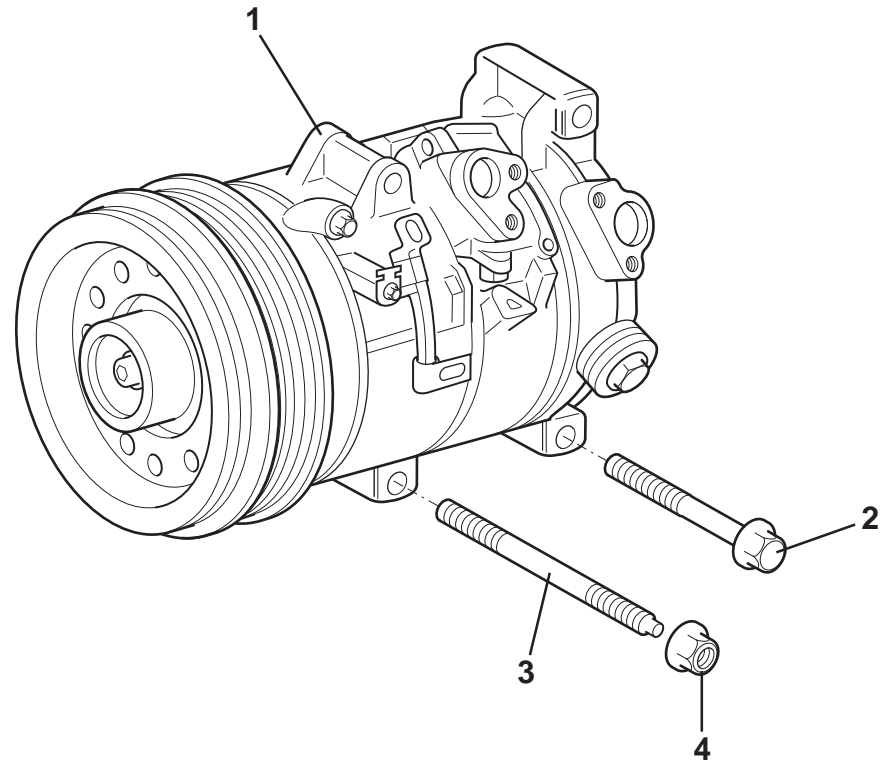

ELISE
40.23c

Updated 12th May 2010

Service Parts List **ELISE**

Function Code 40.23c AC Compressor, Elise 2011 MY on, 1ZR, 2ZR

<u>Dep</u>	<u>Part Description</u>	<u>Remarks</u>	<u>Option</u>	<u>Part Number</u>	<u>Qty</u>
01	AC Compressor			A120E7222S	1
02	Bolt, hex. flg. hd., compessor to engine			A120E7236S	2
03	Stud, compessor to engine			A120E223S	2
04	Nut, flange, compessor to engine			A132E6474S	2

ELISE

Function Code: 40.23c, Page: 1

Updated 27th September 2012