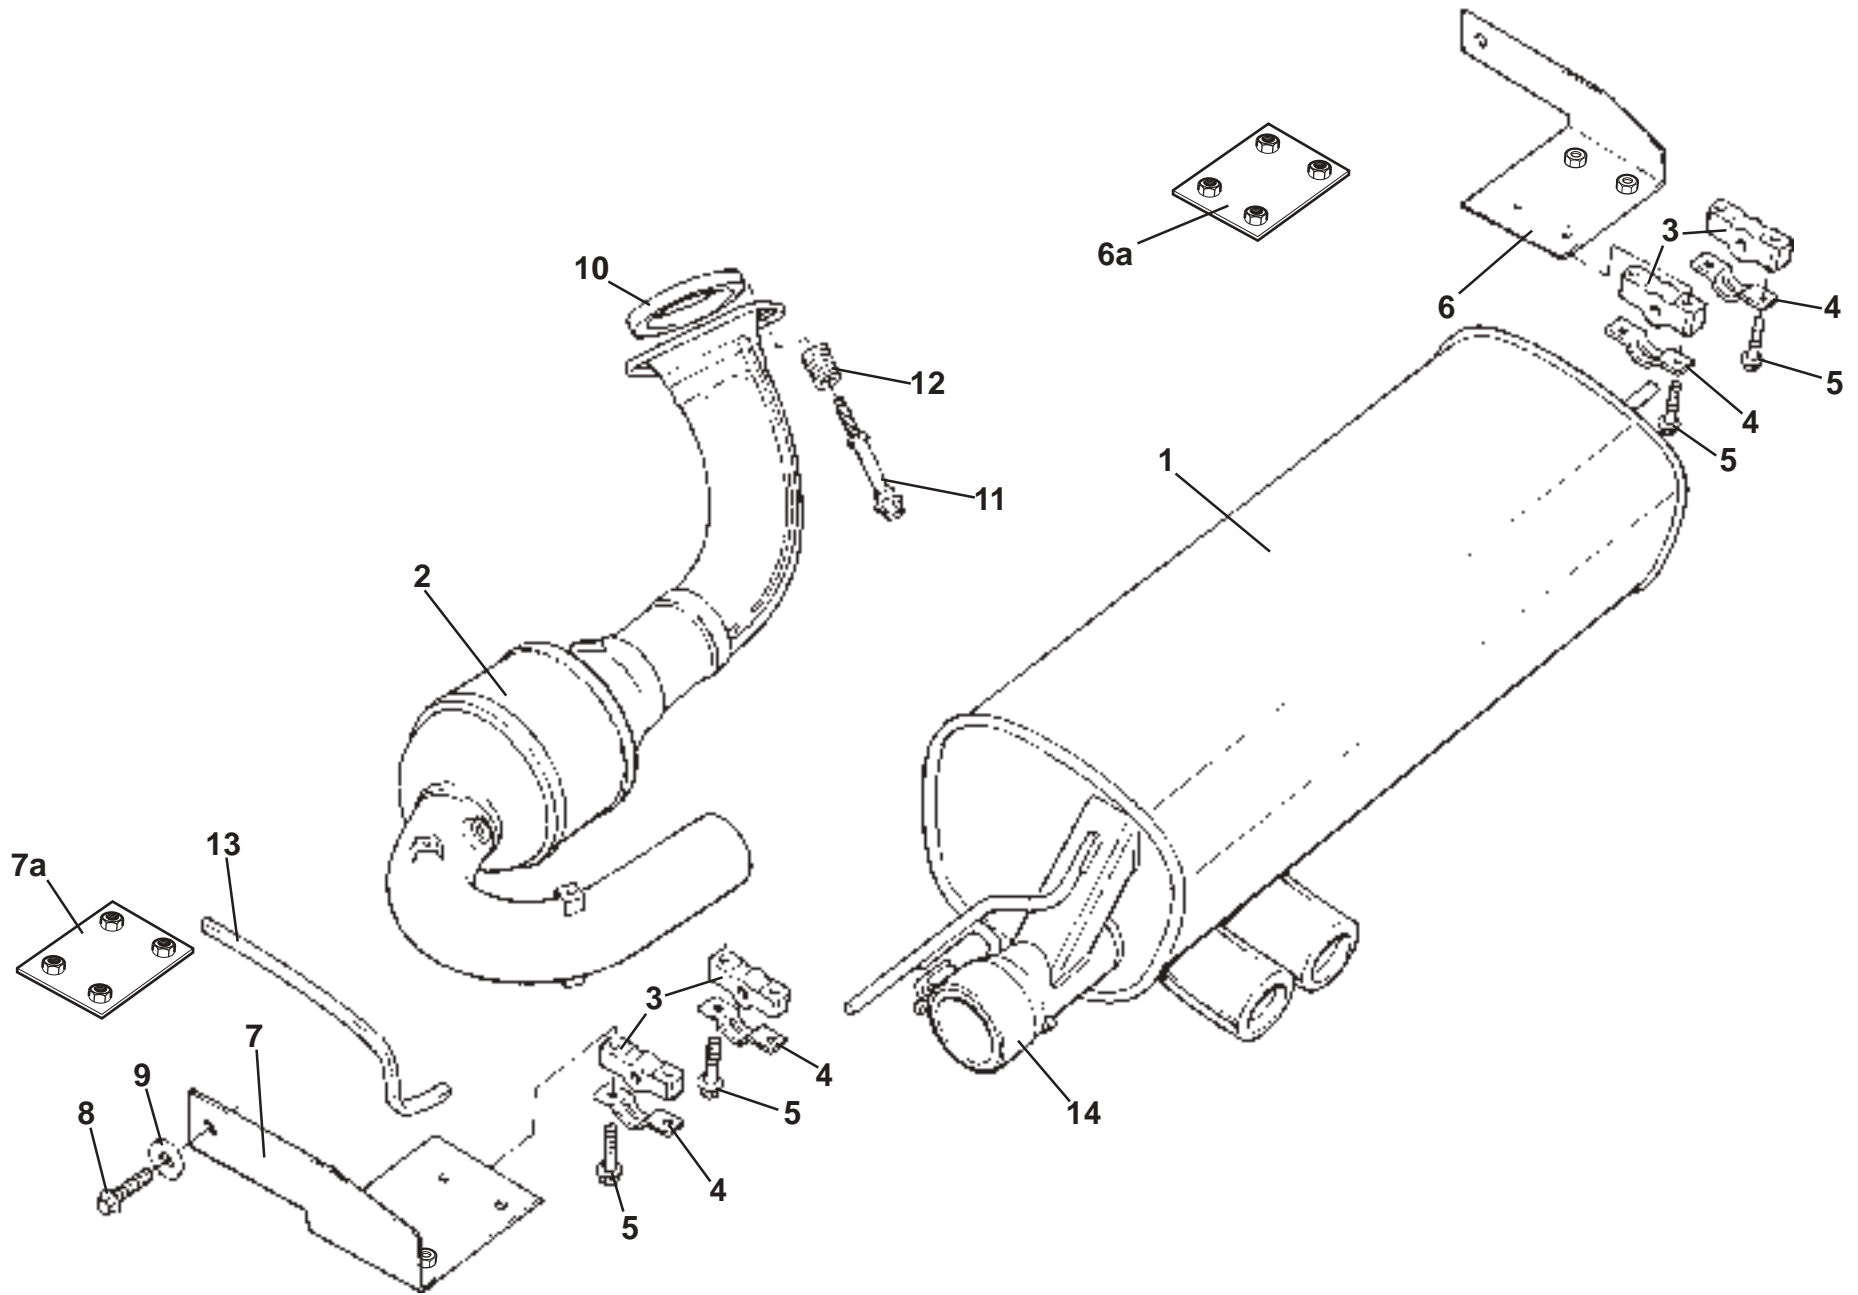

ELISE
45.01

Updated 4th November 2011

Service Parts List **ELISE**

Function Code 45.01 Exhaust System

<u>Dep</u>	<u>Part Description</u>	<u>Remarks</u>	<u>Option</u>	<u>Part Number</u>	<u>Qty</u>
01	Silencer Assembly, 2ZZ, Euro	Includes clamp	Europe/ROW	C120S0003F	1
01a	Silencer Assembly, 2ZZ, Federal	Includes clamp	USA/Canada	C121S0002F	1
01b	Silencer Assembly, 2ZZ S/C + 2ZR	Includes clamp, single oval tailpipe	Exige S, Elise SC, 2012 MY Elise S	B128S0002F	1
01c	Silencer Assembly, 1ZZ + 1ZR	Includes clamp	Elise S (prior to 2011 MY) + Elise 2011 MY	A131S0001F	1
02	Catalyst/Downpipe Assembly, 2ZZ		Elise R & Elise SC, Exige (Normally Aspirated)	B120S0002F	1
02a	Catalyst/Downpipe Assembly, 2ZZ		Exige S (Super Charged variants)	A128S0001F	1
02b	Catalyst/Downpipe Assembly, 1ZZ		Elise S prior to 2011 MY	B131S0002F	1
02c	Catalyst/Downpipe Assembly, 1ZR, 2ZR		Elise 2011 MY, Elise S 2012 MY	A120S0036F	1
03	Exhaust Mounting, silicon, exhaust to subframe			A111S0071F	4
04	Clip, exhaust hanger			A117S0049F	4
05	Bolt, M6 x 35, flg. hex hd.			A116W2191F	8
06	Bracket, silencer to subframe, RH*	Two hole exhaust mounting on rear subframe		A120A0110F	1
06a	Nutplate, silencer to subframe*	Rear subframes with 4 hole exhaust mounting		A120A0184F	1
07	Bracket, silencer to subframe, LH*	Two hole exhaust mounting on rear subframe		A120A0111F	1

ELISE

Function Code: 45.01, Page: 1

Updated 3rd March 2014