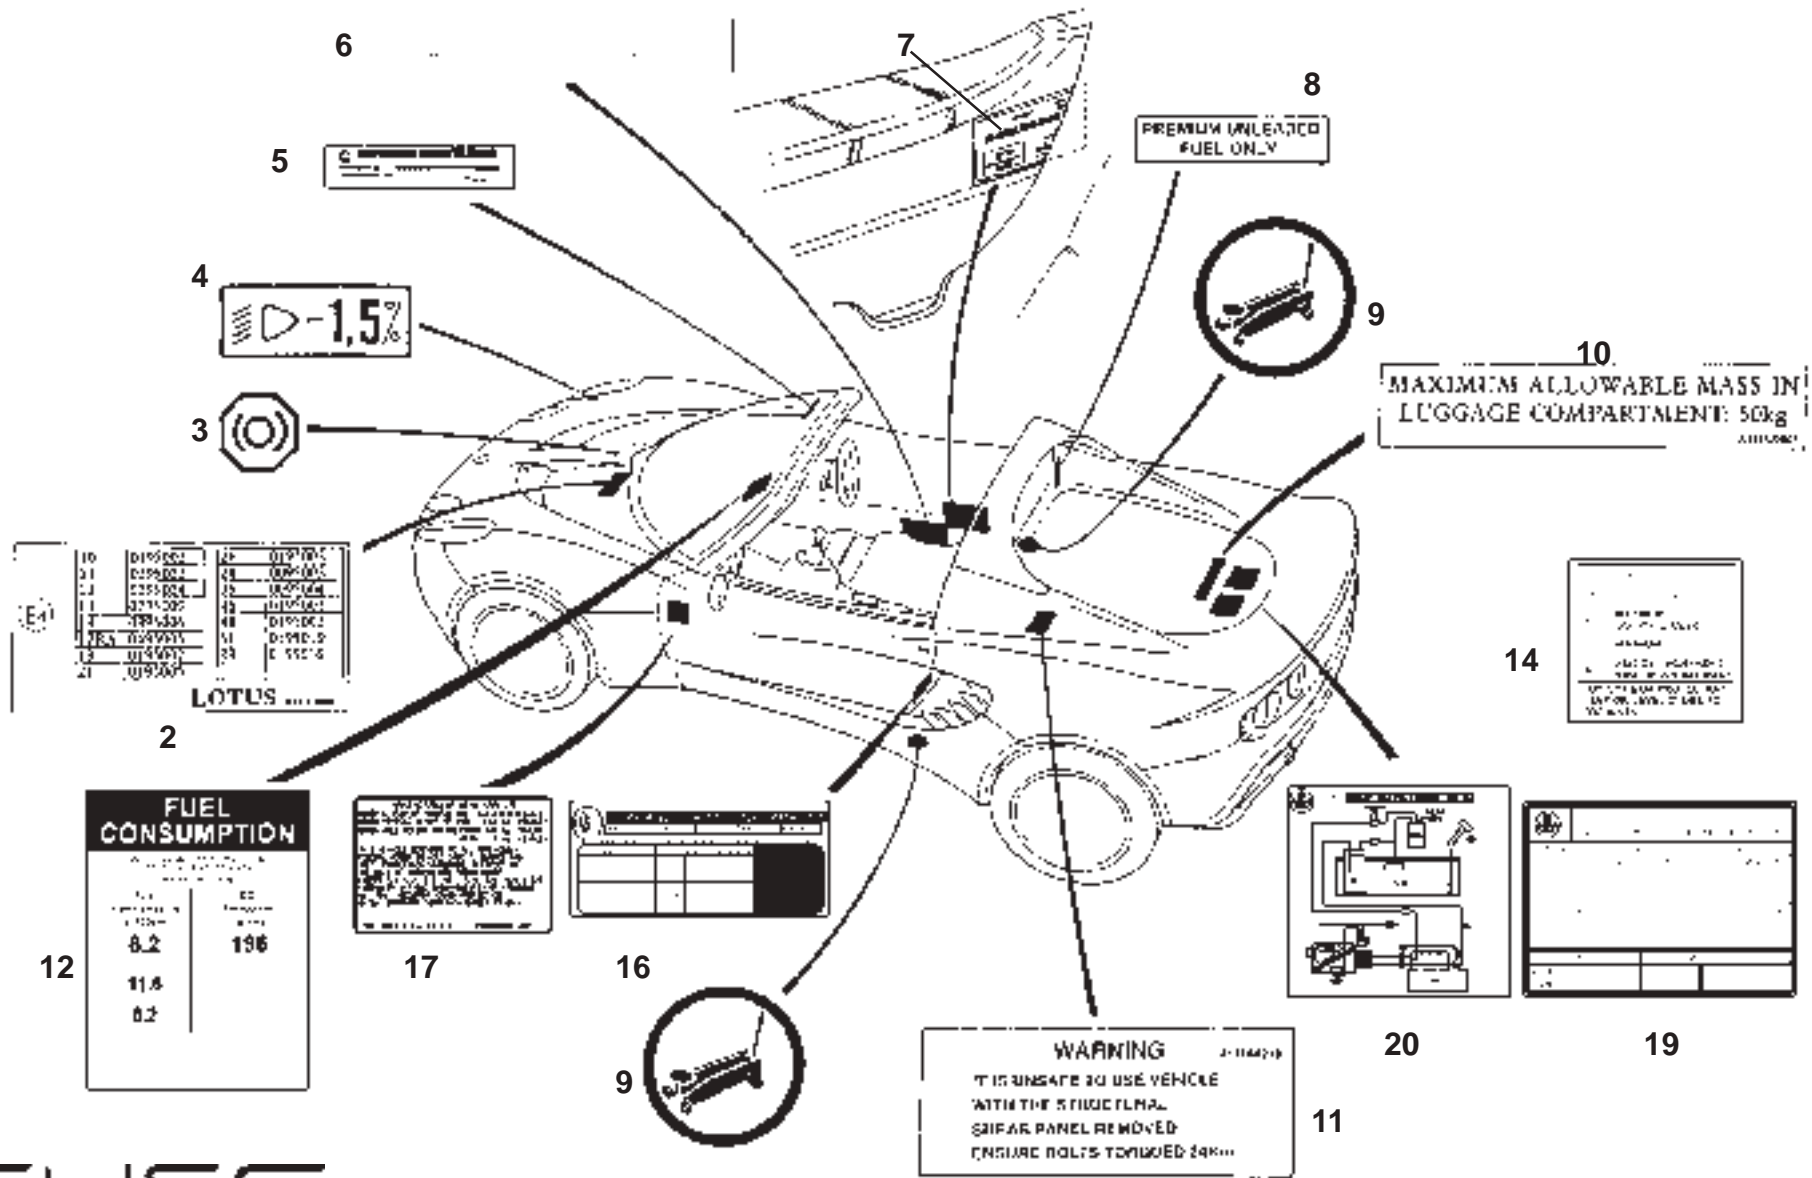

Service Parts List

ELISE

Function Code 18.15 Auxillary AC Unit

<u>Dep</u>	<u>Part Description</u>	<u>Remarks</u>	<u>Option</u>	<u>Part Number</u>	<u>Qty</u>
01	Auxillary AC Assembly		2ZZ Gulf States	A120P0157F	1
01a	Auxillary AC Assembly		1ZR,2ZR Gulf States	A120P0186F	1
02	Seal, auxillary top vent to bulkhead trim		Gulf States	A120P0178F	1
03	Pipe, insulation, aux HVAC to bulk head vents		Gulf States	A120P0167F	2
04	Grille Vent, rectangle		Gulf States	A120P6009F	2
05	Grille Vent, round		Gulf States	A120P6010F	2
06	Setscrew M6 x 12			A075W1027F	4
07	Washer 6 x 20 2.5			A075W4016F	4
08	Bobbin Rubber M6			A082J6177F	2
09	Rawlnut M6			A075W6140F	2
10	Nyloc Nut, M6, bobbin fix.			A075W3009Z	2
11	Washer, flat, M6 x 15, bobbin to bracket			A075W4015Z	2

ELISE

Function Code: 18.15, Page: 1

Updated 1st May 2014

ELISE

19.01 page1

Updated 1st April 2014