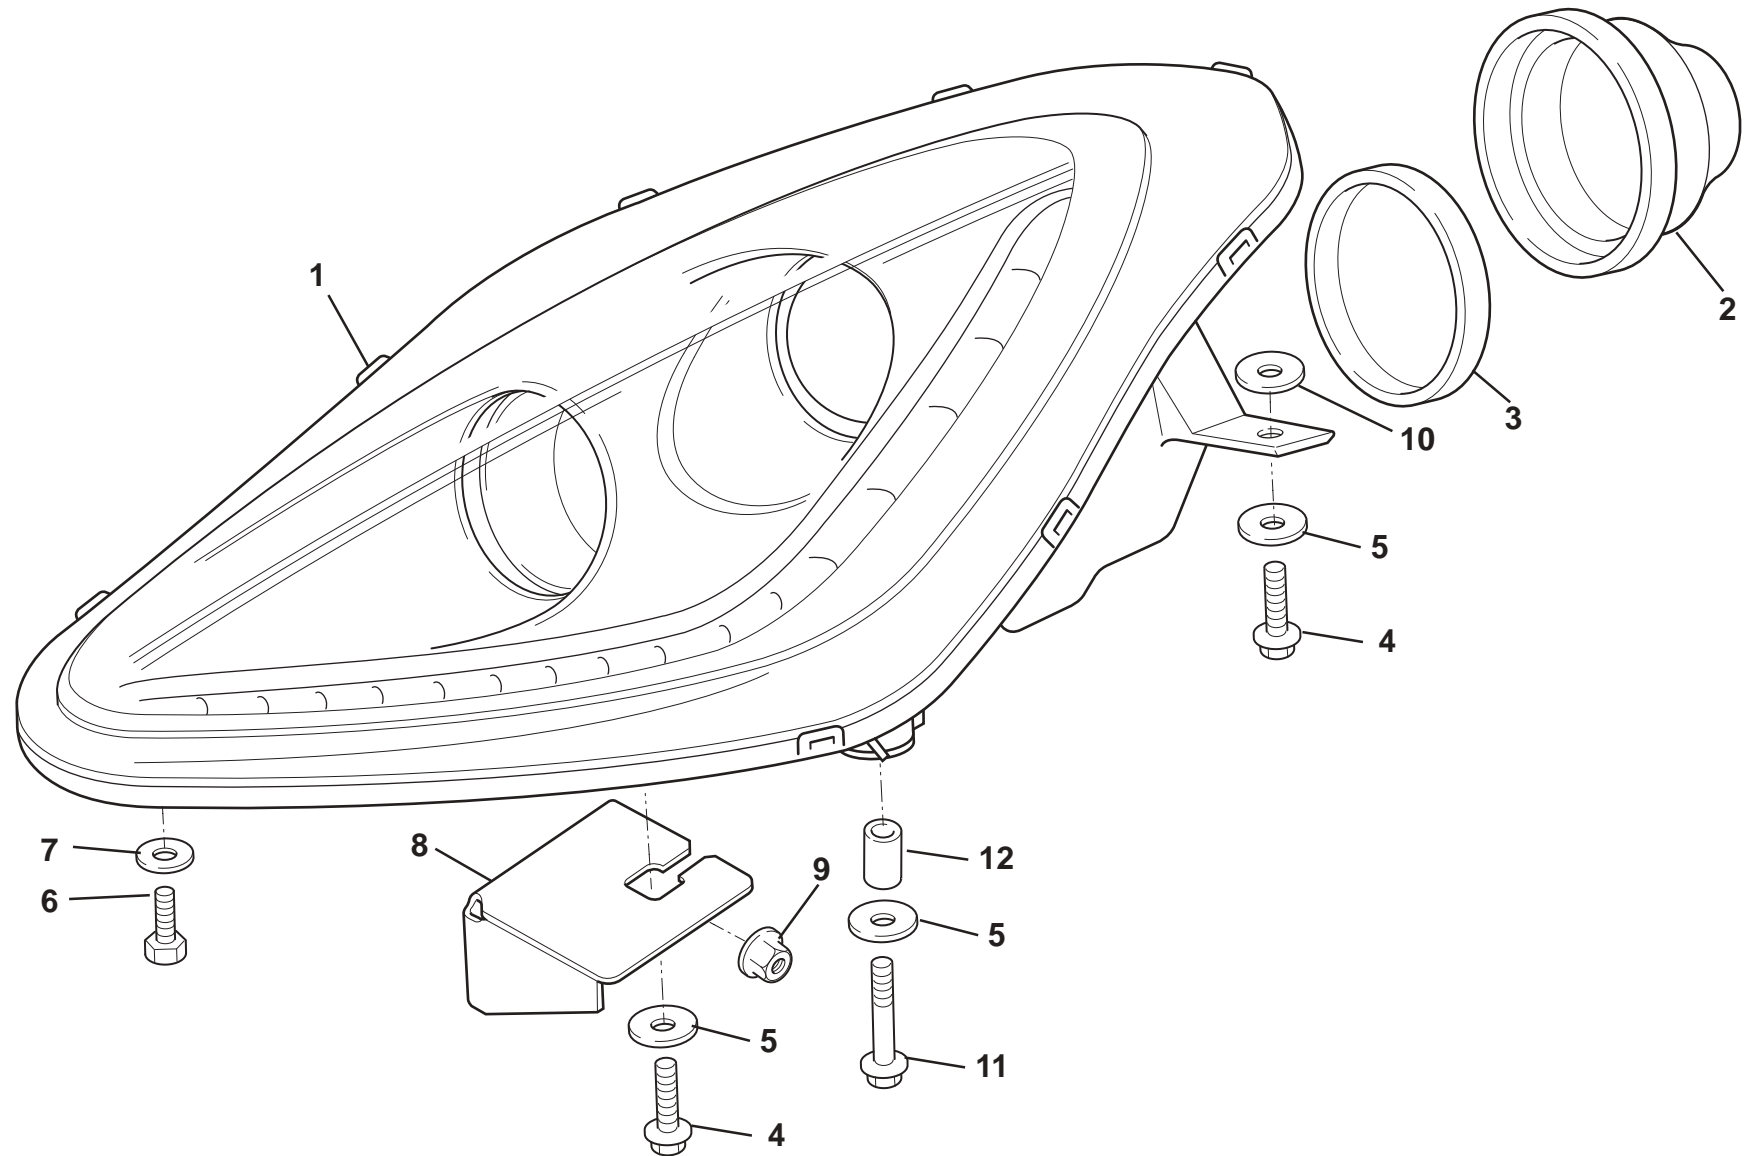

ELISE

17.13a

Updated 27th february 2013

Service Parts List **ELISE**

Function Code 17.13a Headlamps, Elise 2011 MY

<u>Dep</u>	<u>Part Description</u>	<u>Remarks</u>	<u>Option</u>	<u>Part Number</u>	<u>Qty</u>
01	Headlamp Assembly, LH, RHD	B level includes eyebrow over projector lens		B120M4001F	1
01a	Headlamp Assembly, RH, RHD	B level includes eyebrow over projector lens		B120M4002F	1
01b	Headlamp Assembly, LH, LHD	B level includes eyebrow over projector lens	Except USA/Canada	B120M4003F	1
01c	Headlamp Assembly, RH, LHD	B level includes eyebrow over projector lens	Except USA/Canada	B120M4004F	1
01d	Headlamp Assembly, LH, LHD, Federal	B level includes eyebrow over projector lens	USA/Canada	B121M4001F	1
01e	Headlamp Assembly. RH, LHD, Federal	B level includes eyebrow over projector lens	USA/Canada	B121M4002F	1
02	Access Cover, rubber, upper, dipped bulb	Part not available separately			2
03	Access Cover, rubber, lower, main bulb	Part not available separately			2
04	Bolt M6 x 14 hex flg, lamp retention			A116W5233F	2
05	Washer Flat M6 x 25 x 1.4, lamp retention			B075W4017Z	3
06	Screw M6 x 12 hex flg, lamp retention			A075W1027F	1
07	Washer Flat M6 x 18 x 1, lamp retention			B082W4018F	4
08	Headlamp Bracket LH			A120B4089F	1
08a	Headlamp Bracket RH			A120B4090F	1
09	Nut M6 hex flg			A117W3180F	4