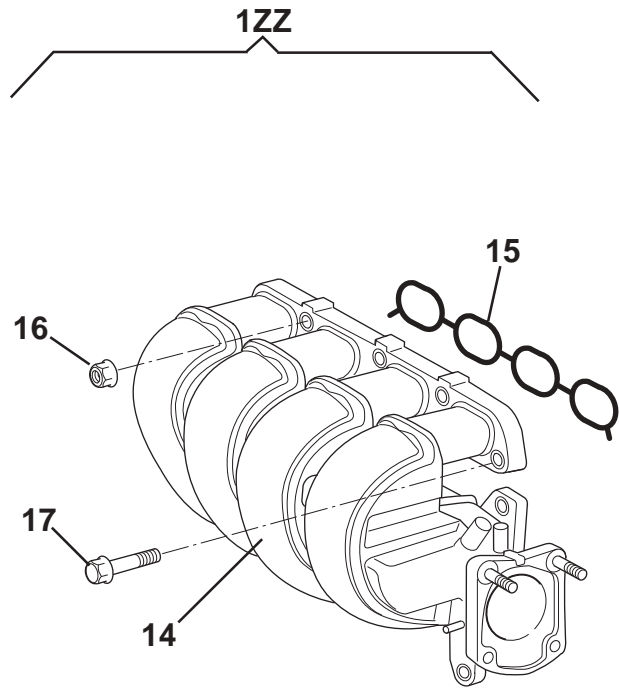

ELISE

42.07

Service Parts List

ELISE

Function Code 42.07 Inlet Manifold, Plenum & gaskets

<u>Dep</u>	<u>Part Description</u>	<u>Remarks</u>	<u>Option</u>	<u>Part Number</u>	<u>Qty</u>
01	Inlet Manifold/Plenum, alloy, 2ZZ	Throttle body, cable control	Prior to '06 MY	A120E6321S	1
01a	Inlet Manifold/Plenum, alloy, 2ZZ	Throttle body, electronic control	'06 MY	A120E6490S	1
02	Flange Nut, manifold to head		111R, Elise R, Exige	A120E6327S	2
03	Stud, manifold to head, upper, short		111R, Elise R, Exige	A120E6120S	1
03a	Stud, manifold to head lower, long		111R, Elise R, Exige	A120E6114S	1
04	Bolt, manifold to head, short		111R, Elise R, Exige	A120E6324S	2
05	Bolt, manifold to head, long		111R, Elise R, Exige	A120E6325S	1
06	Bolt, manifold to head, lower		111R, Elise R, Exige	A120E6326S	1
07	Stay, inlet manifold		111R, Elise R, Exige	A120E6339S	1
08	Stud, stay to head		111R, Elise R, Exige	A120E6329S	1
09	Nut, flg., stay to head		111R, Elise R, Exige	A120E6340S	1
10	Bolt, flg. hd., stay to manifold		111R, Elise R, Exige	A120E6040S	2
11	Insulator, manifold lower		111R, Elise R, Exige	A120E6322S	1
12	Insulator, manifold upper		111R, Elise R, Exige	A120E6323S	1
13	Gasket, inlet manifold, 2ZZ		111R, Elise R, Exige	A120E6342S	1
14	Inlet Manifold/Plenum, plastic, 1ZZ		Elise S, '07 MY	A131E6124S	1
15	Gasket, inlet manifold		Elise S, '07 MY	A131E6163S	1
16	Flange Nut, manifold to head		Elise S, '07 MY	A120E6327S	2

ELISE

Function Code: 42.07, Page: 1

Updated 1st August 2013