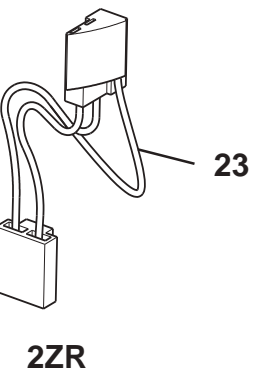

Function Code 44.01d Fuel Tanks, Filler, USA/Canada

<u>Dep</u>	<u>Part Description</u>	<u>Remarks</u>	<u>Option</u>	<u>Part Number</u>	<u>Qty</u>
16	Drain Tube, fuel filler			A121B0020F	1
17	Hose Clamp, drain tube to bowl			A082L6223F	1
18	Screw, M5 x 25, csk. skt. hd. S/S, flap to bowl			A121W7214F	6
19	'P' Clamp, neck to backstay	'B' level backstay		A121L0011H	1
19a	Clip, Normaflex, neck to backstay	'C' level backstay		A121W6785F	1
20	Screw, M8 x 25, hex. hd., clamp to backstay	For clamp item 19		A111W1156F	1
20a	Bolt, M6 x 20, flg hd., clip to backstay	For clip item 19a		A117W2203F	1
21	Washer, shakeproof, M8, clamp to backstay	For clamp item 19		A075W4048Z	1
21a	Washer, flat, M6 x 25 x 1.4, S/S, clip to backstay	For clip item 19a		B075W4017Z	1
22	Plastic Fastener, cap retaining strap to bowl			A100W6479F	1
23	Earth Lead, fuel tank		A120M0017F R/B	A120M0030H	1
24	Screw, M8 x 20, hex. flg. hd., brackets to chassis			A120W5278F	6
25	Washer, flat, M8 x 20 x 2.5, brackets to chassis			A079W4019F	4

ELISE
44.03

Updated 1st October 2013