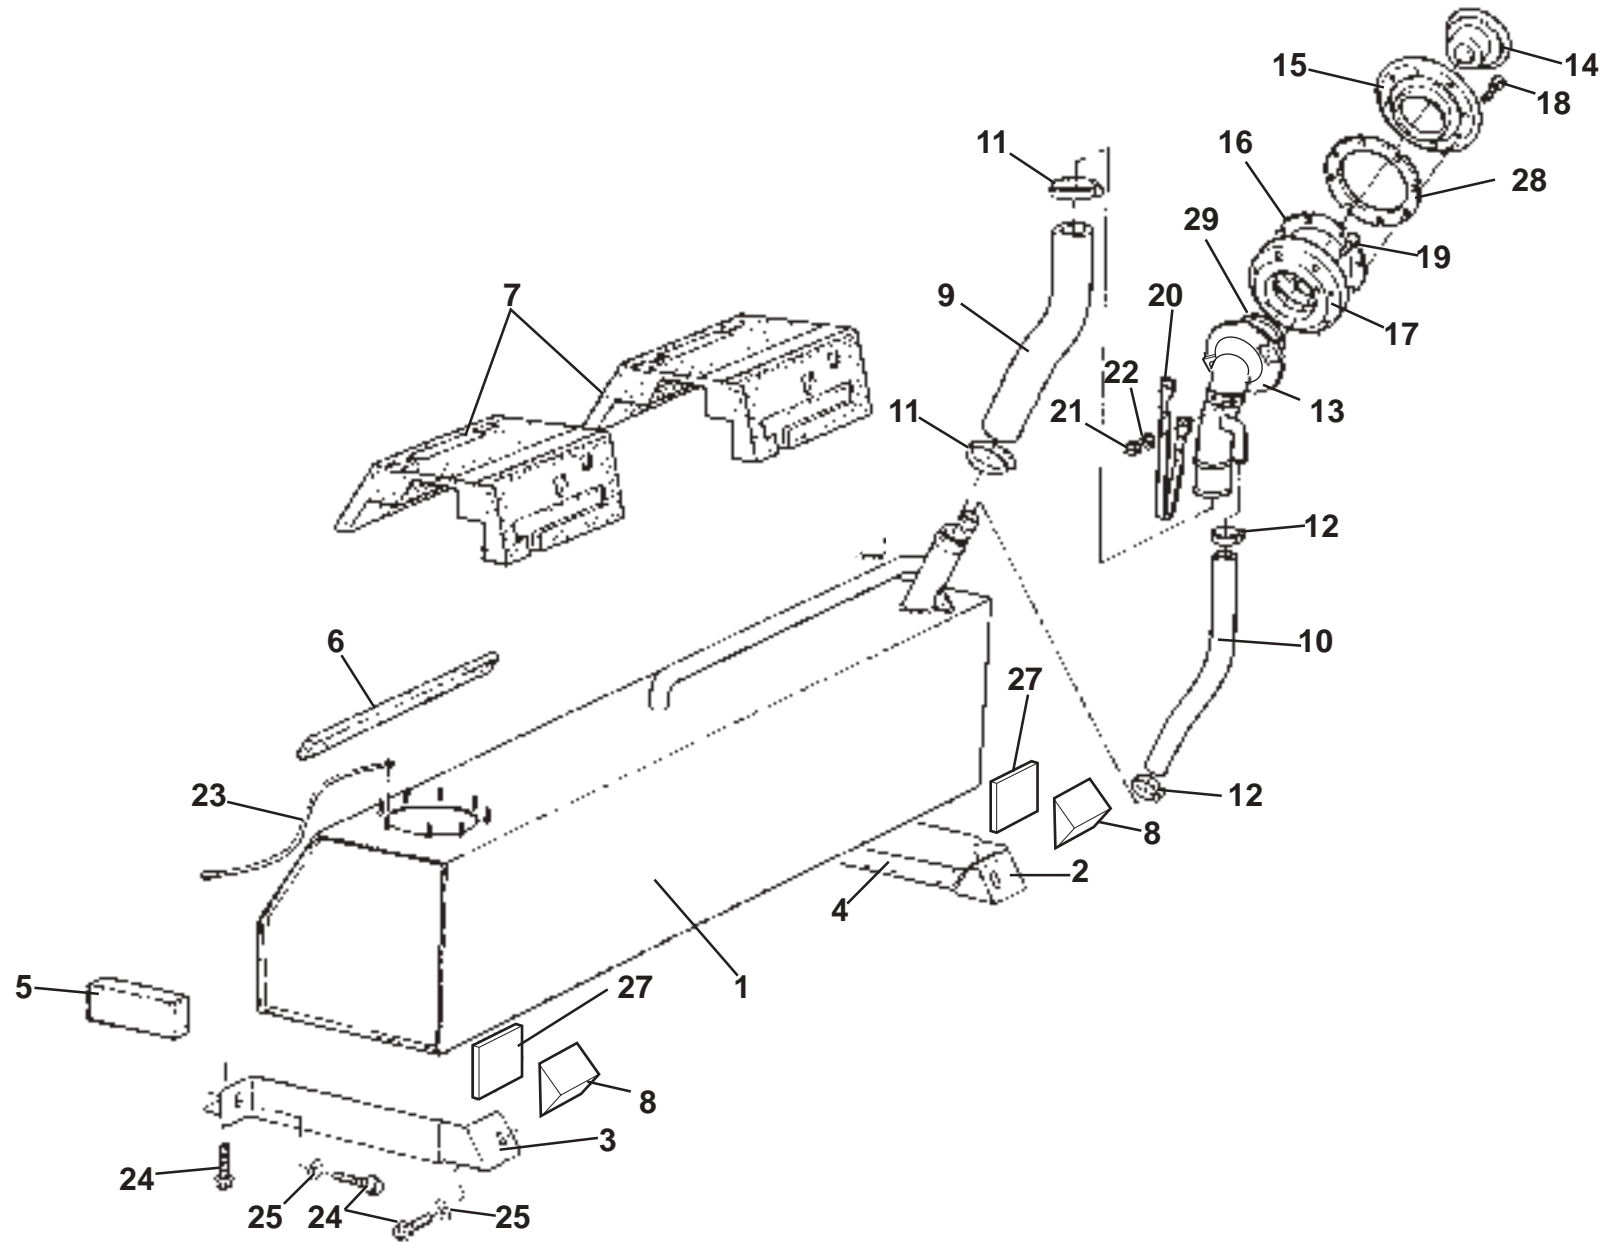

ELISE

44.01

Updated 21st November 2011

Service Parts List **ELISE**

Function Code 44.01 Fuel Tanks, Filler

<u>Dep</u>	<u>Part Description</u>	<u>Remarks</u>	<u>Option</u>	<u>Part Number</u>	<u>Qty</u>
01	Fuel Tank			A120L0004H	1
02	Bracket, fuel tank support, RH			B120L0040F	1
03	Bracket, fuel tank support, LH			B120L0041F	1
04	Isolating Strip, tank brackets			A120L0047F	2
05	Foam Support, tank sides		A120L0028F R/B	B120L0028F	4
06	Restraint Foam			A120L0053F	4
07	Foam Block, fuel tank retention, upper			B120L0044F	2
08	Rear Restraint, tank mounting			A120L0045F	2
09	Hose, fuel filler			A117L0060F	1
10	Hose, fuel breather			B117L0062F	1
11	Hose Clip, filler hose			A117W6684F	2
12	Hose Clip, breather hose		A117W6706F R/B	A079K6018F	2
13	Fuel Filler Neck			B120L0048F	1
14	Fuel Cap, less lock barrel	Order vehicle lock set, or 14a		A117L0058F	1
14a	Lock Barrel & Keys, for the fuel cap	Keys are 'D' code, lock set req. for 'L'		A117L6050S	1
15	Finisher Ring, cap to clamshell			B117L0024F	1
15a	Finisher Ring, cap to clamshell, black		Optional	LSPAC00048	1
16	Gasket, spacer ring to clamshell			A117L0027F	1

ELISE

Function Code: 44.01, Page: 1

Updated 21st November 2011