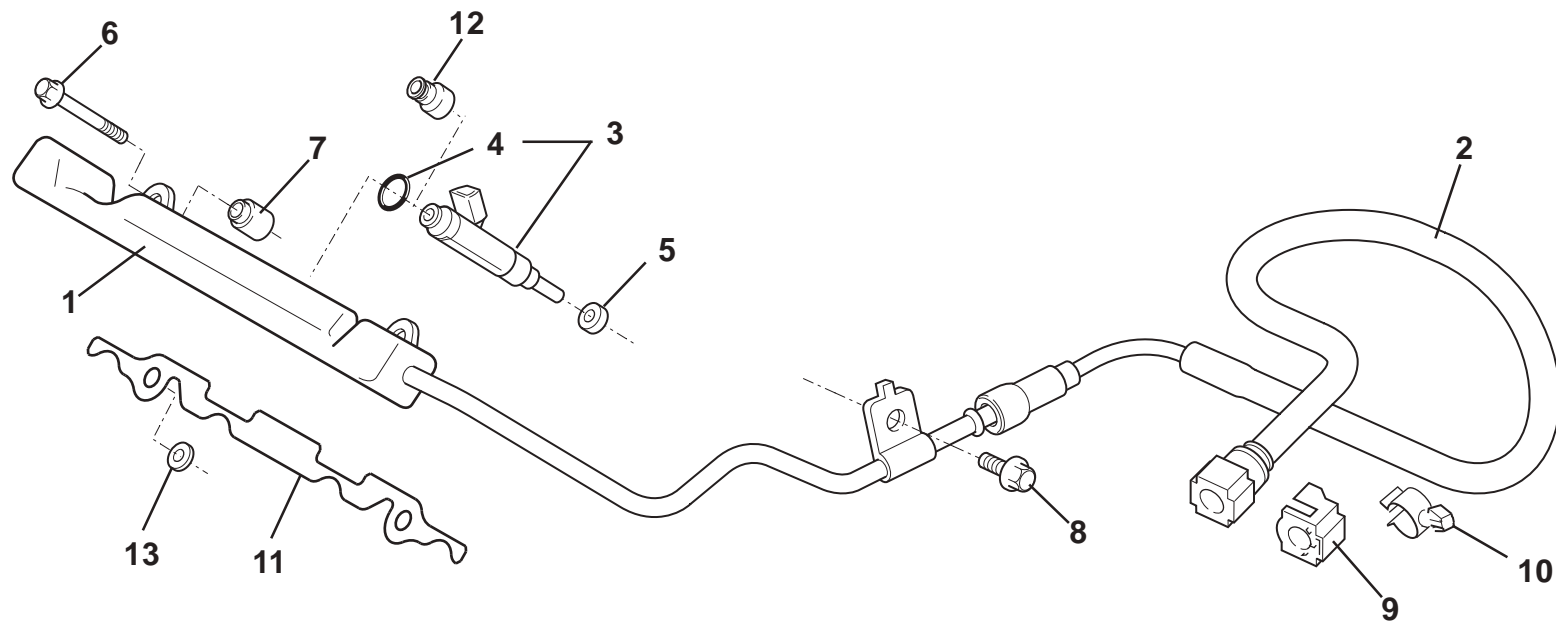

ELISE

42.05b

Updated 27th September 2012

Service Parts List **ELISE**

Function Code 42.05b Fuel Injection System, Elise 2011 MY, 1ZR, 2ZR

<u>Dep</u>	<u>Part Description</u>	<u>Remarks</u>	<u>Option</u>	<u>Part Number</u>	<u>Qty</u>
01	Fuel Rail			A120E7202S	1
02	Hose Assembly, fuel rail			A120L0067F	1
03	Fuel Injector	Includes 'O' ring, item 4	1ZR	A120E7200S	4
03a	Fuel Injector	Includes 'O' ring, item 4	2ZR	A120E6575H	4
04	'O' Ring, fuel injector			A131E6160S	4
04a	'O' Ring, fuel injector		2ZR	A132E6460S	4
05	Insulator, fuel injector			A120E7201S	4
05a	Insulator, fuel injector		2ZR	A120E6621S	4
06	Bolt, hex. flg. hd., rail to manifold			A120E7276S	2
06a	Bolt M8 x 55, hex. flg. hd., rail to manifold		2ZR	A120W2216F	2
07	Spacer, rail to manifold		1ZR	A120E7205S	2
07a	Spacer Fuel Rail		2ZR	A120E0161F	2
08	Bolt, hex. flg. hd., rail retention			A132E6191S	1
09	Double Lock Connect, fuel feed			A120W6757F	1
10	Clip Pipe			A128W6831F	1
11	Location Plate, injector		2ZR	A120E0164F	1
12	Adaptor, injector		2ZR	A120E0124F	4
13	Washer flat M8 28, hex flg		2ZR	A075W4019F	2

ELISE

Function Code: 42.05b, Page: 1

Updated 2nd January 2014