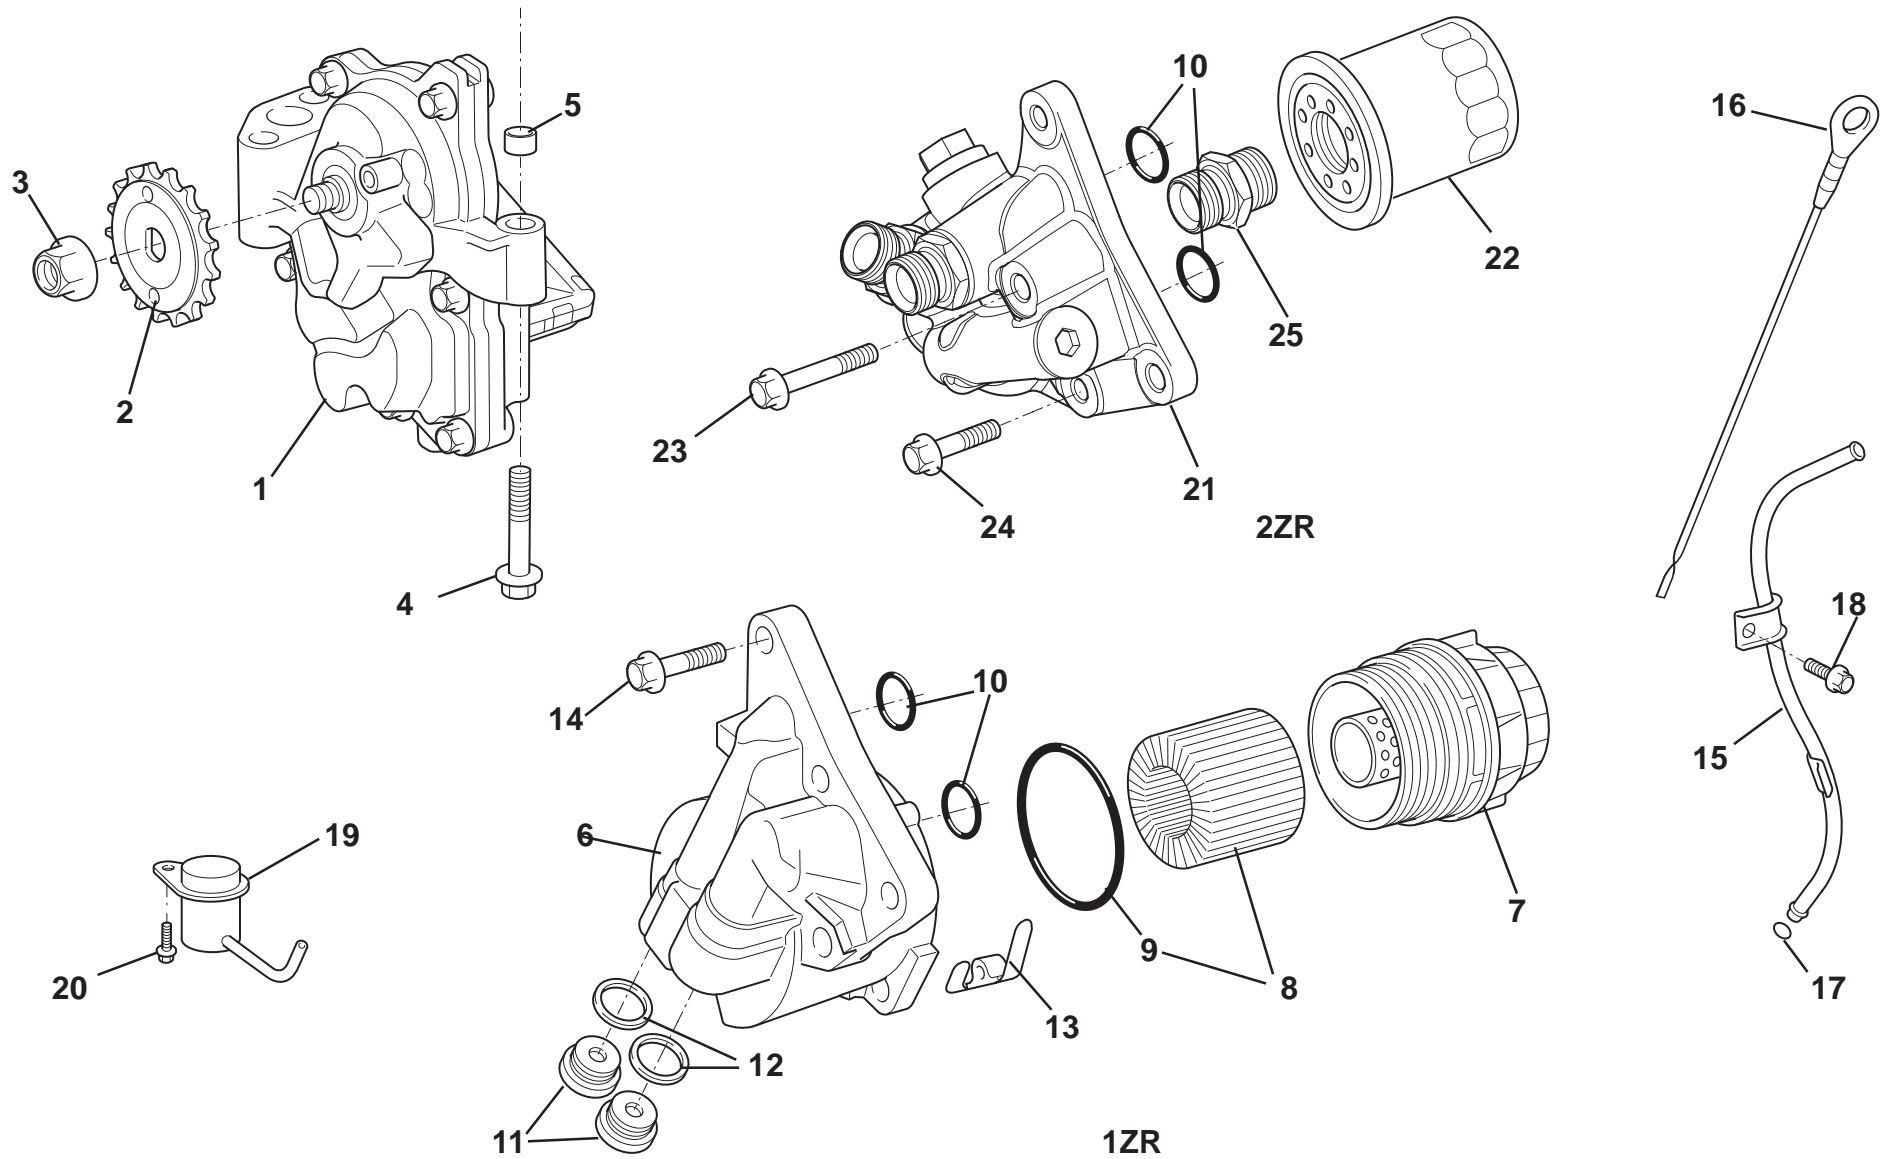

ELISE
40.15d

Updated 27th September 2012

Service Parts List **ELISE**

Function Code 40.15d Lubrication System, Elise 2011 MY, 1ZR, 2ZR

<u>Dep</u>	<u>Part Description</u>	<u>Remarks</u>	<u>Option</u>	<u>Part Number</u>	<u>Qty</u>
01	Oil Pump Assembly		1ZR	A120E7161S	1
01a	Oil Pump Assembly		2ZR	A120E6617S	1
02	Sprocket, oil pump drive			A120E7162S	1
03	Nut, flange., sprocket to pump			A120E7244S	1
04	Bolt, hex. flg. hd., pump to engine			A120E7272S	3
05	Dowel, ring, pump to engine			A132E6118S	3
06	Oil Filter Housing		1ZR	A120E7165S	1
07	Cap Assembly, oil filter			A120E7166S	1
08	Oil Filter Element Kit	Includes 'O' ring, item 9		A120E7102S	1
09	'O' Ring, filter to housing			A120E7249S	1
10	'O' Ring, housing to engine			A120E7289S	2
11	Plug, blanking, oil filter housing			A131F6055S	2
12	Gasket, plug to housing			A132E6107S	2
13	Clip, oil filter housing			A120E7167S	1
14	Bolt, hex. flg. hd., housing to engine			A120E7273S	4
15	Dipstick Tube		1ZR	A120E7118S	1
15a	Dipstick Tube		2ZR	A120E0140H	1
16	Dipstick			A132E6310S	1