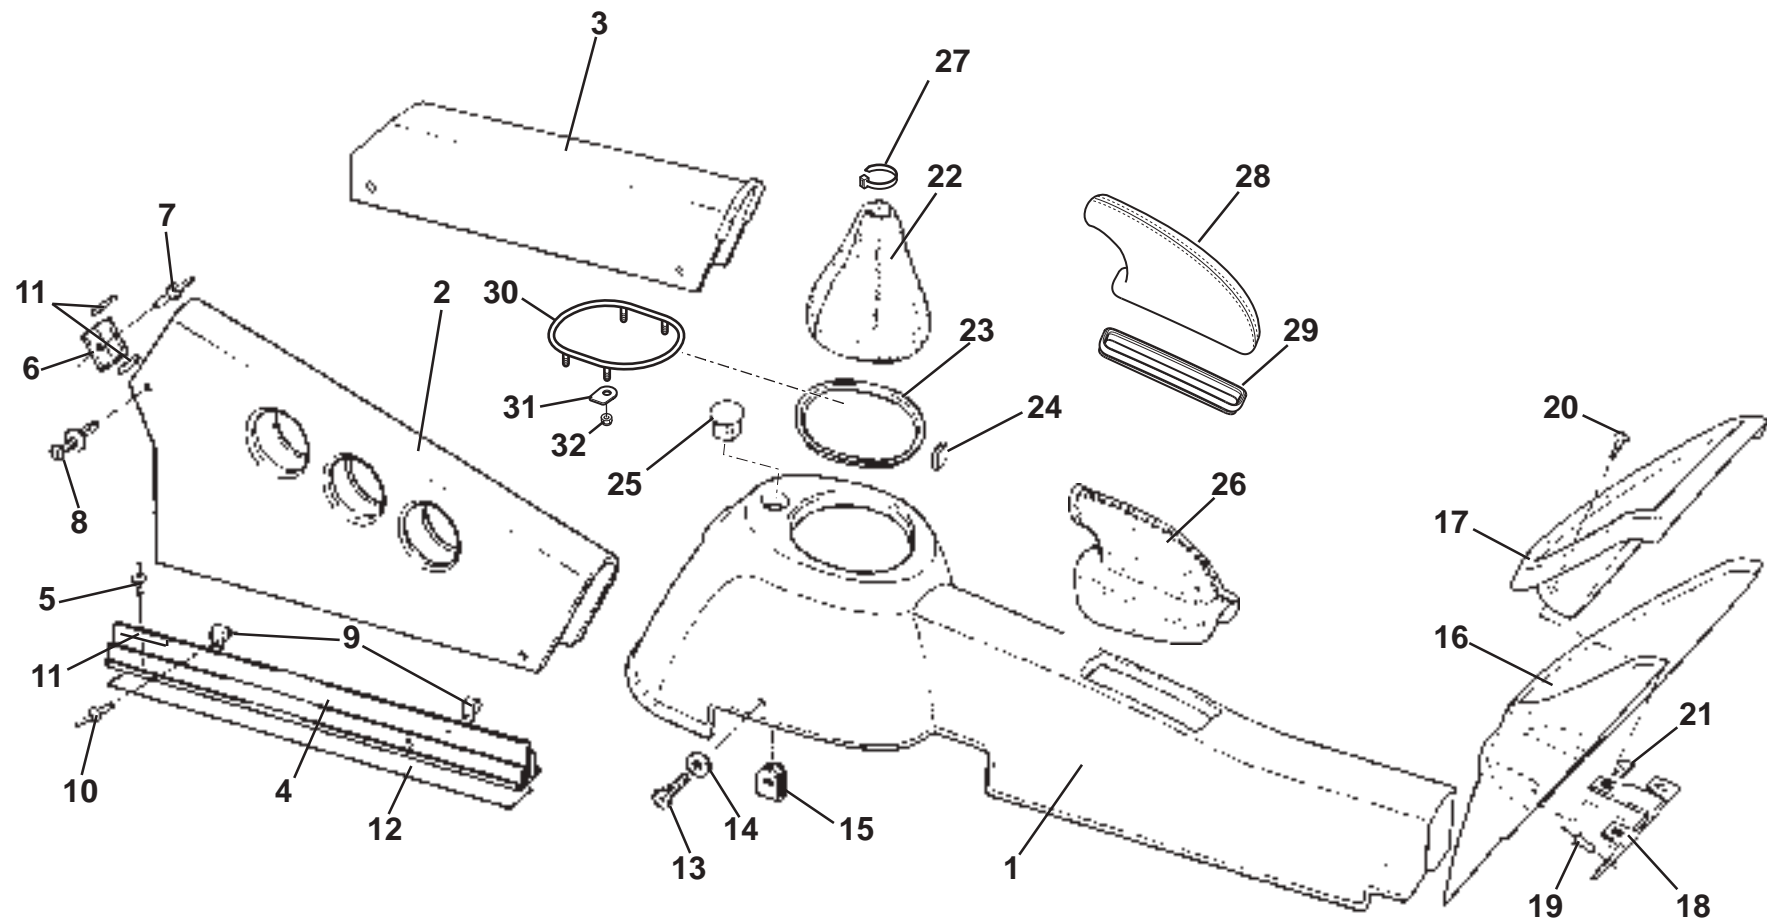

ELISE

15.19

Updated 12th May 2013

Service Parts List **ELISE**

Function Code 15.19 Centre Tunnel Trim, Gear Lever Gaiters/Shrouds

<u>Dep</u>	<u>Part Description</u>	<u>Remarks</u>	<u>Option</u>	<u>Part Number</u>	<u>Qty</u>
01	Cover, gear lever/parking brake, RHD	Silver		B120U0020F	1
01a	Cover, gear lever/parking brake, LHD	Silver		B120U0021F	1
01b	Cover, gear lever/parking brake, RHD	Silver, with gear lever gaiter		B120U0002K	1
01c	Cover, gear lever/parking brake, LHD	Silver, with gear lever gaiter		B120U0001K	1
01d	Cover, gear lever/parking brake, traction control, RHD	Silver, with hole for TC switch	Optional traction control	A120U0124S	1
01e	Cover, gear lever/parking brake, traction control, LHD	Silver, with hole for TC switch	Optional traction control	A120U0125S	1
01f	Cover, gear lever/parking brake, carbon gloss, RHD		Exige option	A128U0046K	1
01g	Cover, gear lever/parking brake, carbon gloss, LHD		Exige option	A128U0045K	1
01h	Cover, gear lever/parking brake, RHD leather	Black stitching		A120V4032S	1
01i	Cover, gear lever/parking brake, RHD leather	Beige stitching		A120V4072S	1
01j	Cover, gear lever/parking brake, LHD leather	Black stitching		A120V4031S	1
01k	Cover, gear lever/parking brake, LHD leather	Beige stitching		A120V4071S	1
01l	Cover, gear lever/parking brake, LHD leather	Black stitching, with hole for TC switch	Optional traction control	A120V4033S	1
01m	Cover, gear lever/parking brake, LHD leather	Beige stitching, with hole for TC switch	Optional traction control	A120V4073S	1
01n	Cover, gear lever/parking brake, RHD leather	Black stitching, with hole for TC switch	Optional traction control	A120V4034S	1
01o	Cover, gear lever/parking brake, RHD leather	Beige stitching, with hole for TC switch	Optional traction control	A120V4074S	1

ELISE

Function Code: 15.19, Page: 1

Updated 1st April 2014