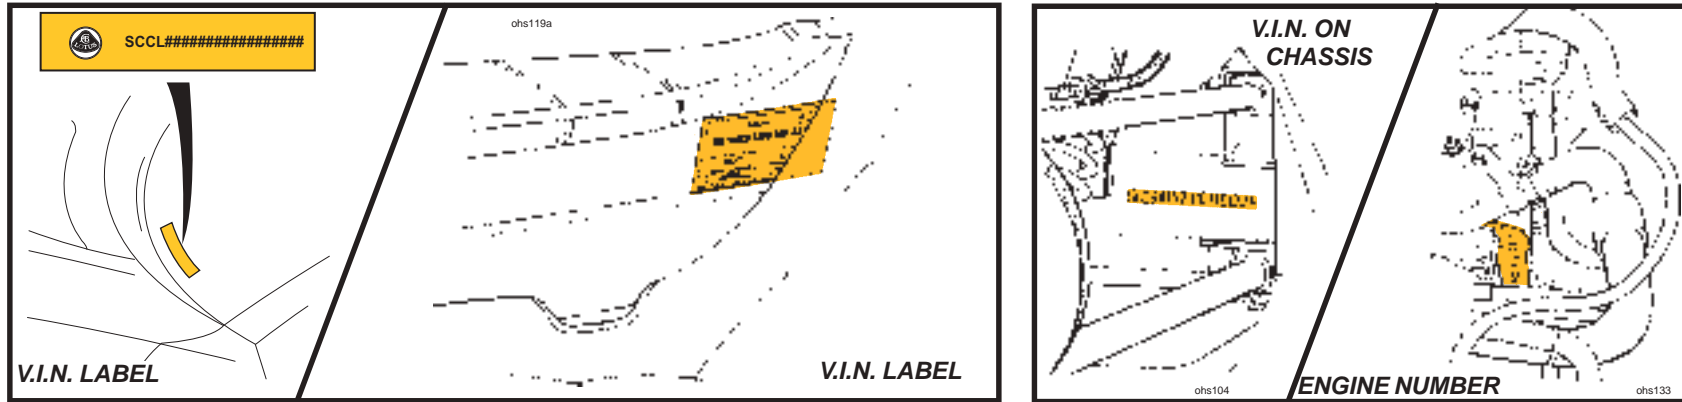

VEHICLE IDENTIFICATION NUMBER & ENGINE NUMBER

The Vehicle Identification Number (V.I.N.) is located on the left hand side of the windscreen and is printed on a label stuck to the chassis sideframe alongside the driver's seat, it is also stamped on the chassis in the right hand front wheelarch area, viewable with the front wheels turned to full right lock. The engine number is marked on a vertical patch at the right hand side of the rear face of the cylinder block, adjacent to the clutch housing.

Both numbers should always be quoted with any vehicle enquiries, as Factory records are filed against V.I.N., and specification change points are identified by V.I.N. or engine number. The vehicle licence number should be considered irrelevant, since it may not accurately reflect the vehicle age, and may also be changed during the car's life.

The V.I.N. comprises 17 characters, coded in accordance with European Economic Community (EEC) directives. For change point identification in Service Notes and Service Parts Lists, characters 10 (model year) and 15 - 17, or 14 - 17 (serial number) will be quoted.

2004 M.Y. - 2010 M.Y. serial no. 0359