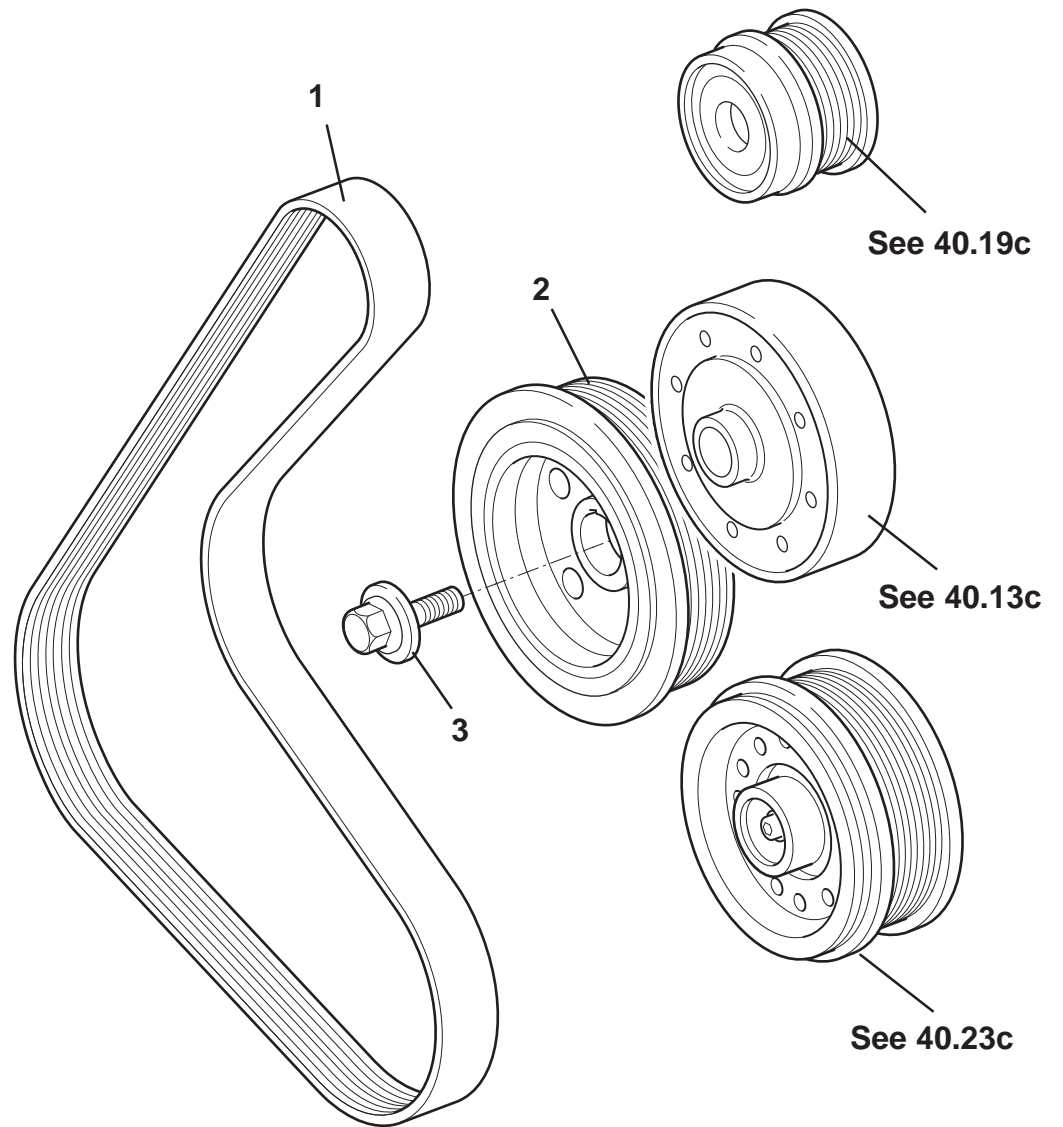

ELISE
41.03c

Updated 27th September 2012

Service Parts List **ELISE**

Function Code 41.03c Auxiliary Drive Belts & Pulleys, Elise 2011 MY, 1ZR, 2ZR

<u>Dep</u>	<u>Part Description</u>	<u>Remarks</u>	<u>Option</u>	<u>Part Number</u>	<u>Qty</u>
01	Drive Belt, AC, water pumps, + alternator		1ZR	A120E7264S	1
01a	Drive Belt, water pumps, + alternator		1ZR	A120E7290S	1
01b	Drive Belt, AC, water pumps, + alternator + s/charger		2ZR	A120E6582F	1
01c	Drive Belt, water pumps, + alternator + s/charger		2ZR	B120E0159F	1
02	Pulley, crankshaft	Also see 40.11c		A120E7145S	1
03	Bolt, with washer, pulley to crankshaft	Also see 40.11c		A120E7239S	1
04	Supercharger Nose Support Assembly		2ZR	B120E0136F	1
05	Screw M8 x 75 hex flg		2ZR	A138W1000F	1
06	Nyloc Nut, M8		2ZR	A075W3010Z	1