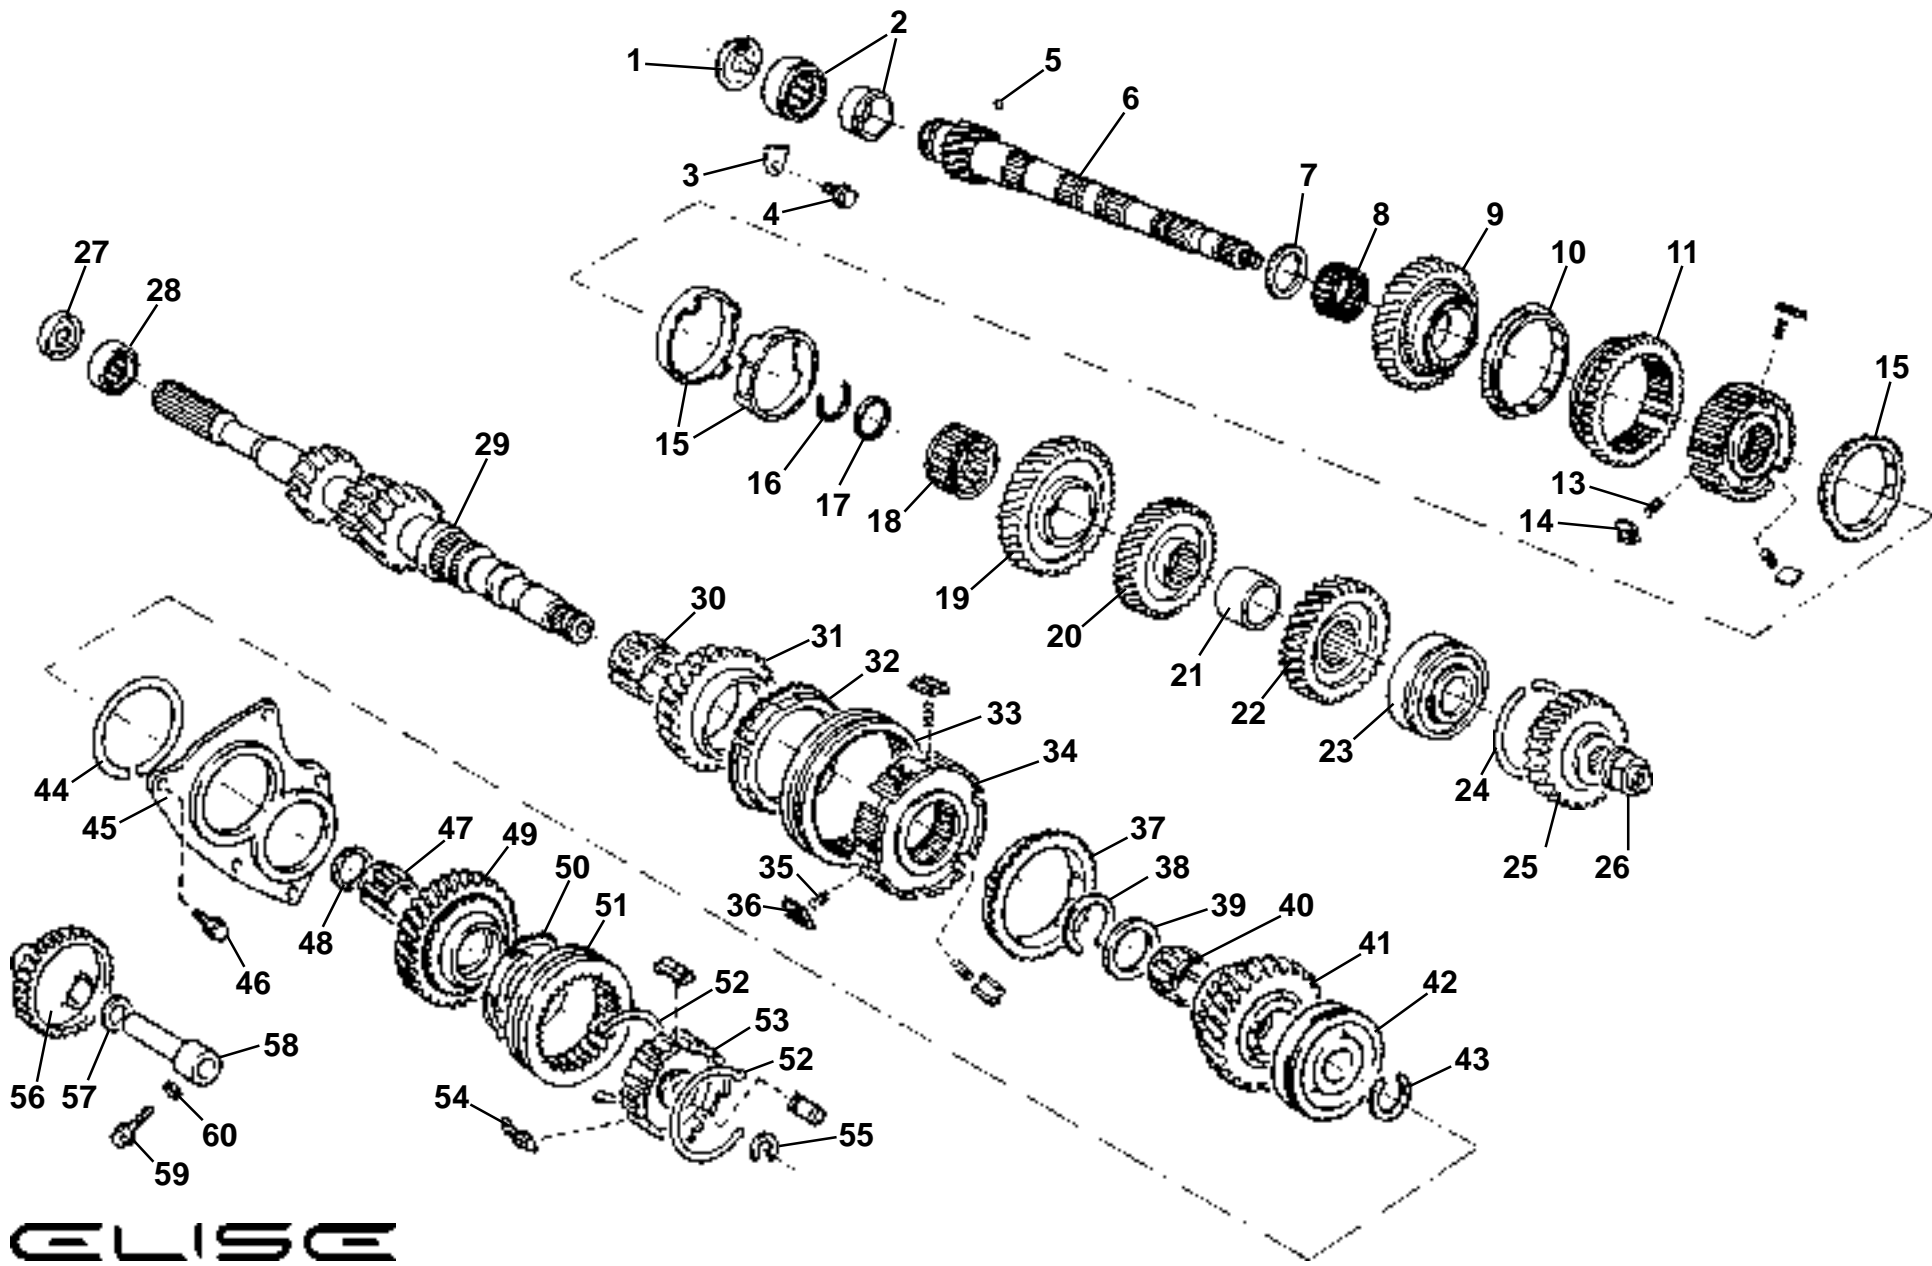

ELISE
47.07a

2010/01

Service Parts List **ELISE**

Function Code 47.07a Gears, Shafts & Bearings, 5 speed

<u>Dep</u>	<u>Part Description</u>	<u>Remarks</u>	<u>Option</u>	<u>Part Number</u>	<u>Qty</u>
01	Cover, output shaft			A120F6029S	1
02	Bearing, roller, output shaft front			A120F6007S	1
03	Plate, bearing retention			A120F6026S	1
04	Bolt, plate to casing			A120F6027S	1
05	Ball, output shaft			A120F6078S	1
06	Output Shaft			A131F6011S	1
07	Thrust Washer, 1st gear			A120F6077S	1
08	Bearing, needle roller, 1st gear			A120F6016S	1
09	1st Gear, driven			A120F6141S	1
10	Synchro Ring, 1st gear			A120F6074S	1
11	Reverse Gear, driven			A120F6071S	1
12	Synchro Ring Hub, No. 1, 1st/2nd			A131F6013S	1
13	Spring, synchro key, No. 1, 1st/2nd			A120F6076S	3
14	Synchro Key, No. 1, 1st/2nd			A131F6040S	3
15	Synchro Ring Set, 2nd gear			A120F6075S	1
16	Snap Ring, hub to shaft, A, 2.50mm			A120F6082S	1
16a	Snap Ring, hub to shaft, B, 2.56mm			A120F6083S	1
16b	Snap Ring, hub to shaft, C, 2.62mm			A120F6084S	1

ELISE

Function Code: 47.07a, Page: 1

Updated 27th September 2012