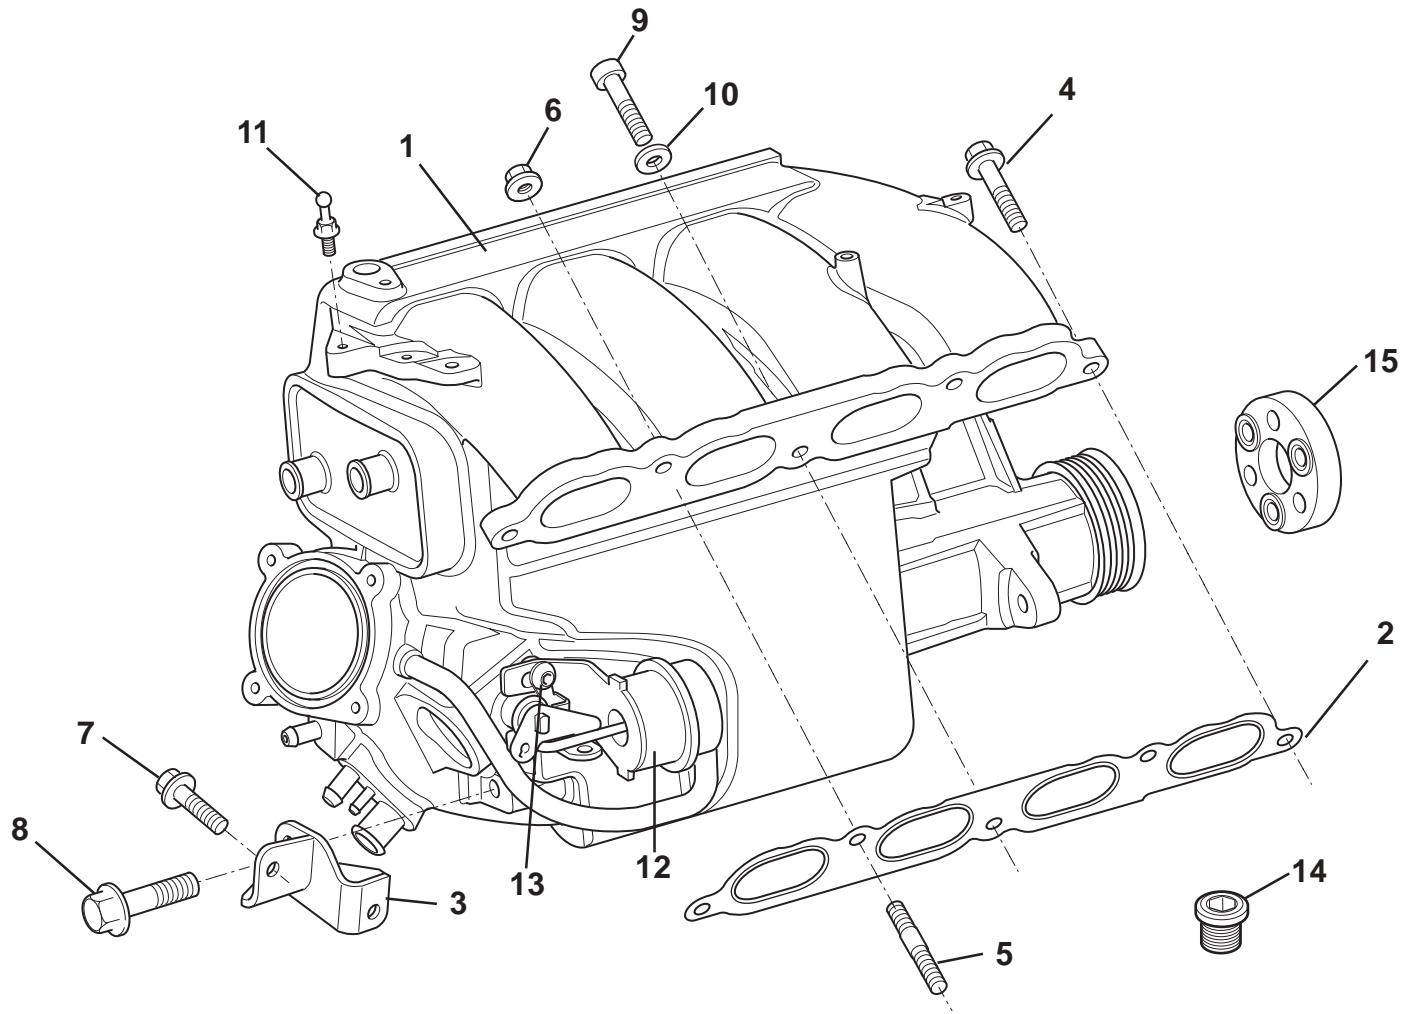

ELISE

42.09b

Updated 27th September 2012

Service Parts List **ELISE**

Function Code 42.09b Supercharger 2ZR

<u>Dep</u>	<u>Part Description</u>	<u>Remarks</u>	<u>Option</u>	<u>Part Number</u>	<u>Qty</u>
01	Supercharger Assembly			B120E0135H	1
02	Manifold Gasket			A120E0143F	1
03	Rear Support Bracket, supercharger			A120E0154F	1
04	Bolt M8 x 30, hex. flg. Hd.			A116W5245F	2
05	Stud M8			A120E6619S	2
06	Nut, flange, M8			A111W3154F	2
07	Bolt M8 x 25, hex. flg. Hd.			A132W5006F	2
08	Bolt M10 x 25, hex. flg. Hd.			A132W5008F	1
09	Screw M8 x 30, cap hd, supercharger to cylinder head	Centre fixing		A117W7215F	1
10	Washer M8, supercharger to cylinder head			A111W4175F	1
11	Bolt, special, cover retention			A120E7232S	2
12	Bypass Actuator Valve, vacuum			A120E6513S	1
13	Bolt, button hd., bypass actuator retention			A128E6019S	1
14	Plug, oil filler			A128E6015S	1
15	Moly-gard Coupler, nose to supercharger			A128E6016S	1
16	Oil Fill Kit	Not illustrated includes oil & plug		A128E6014S	1

ELISE

Function Code: 42.09b, Page: 1

Updated 4th April 2013