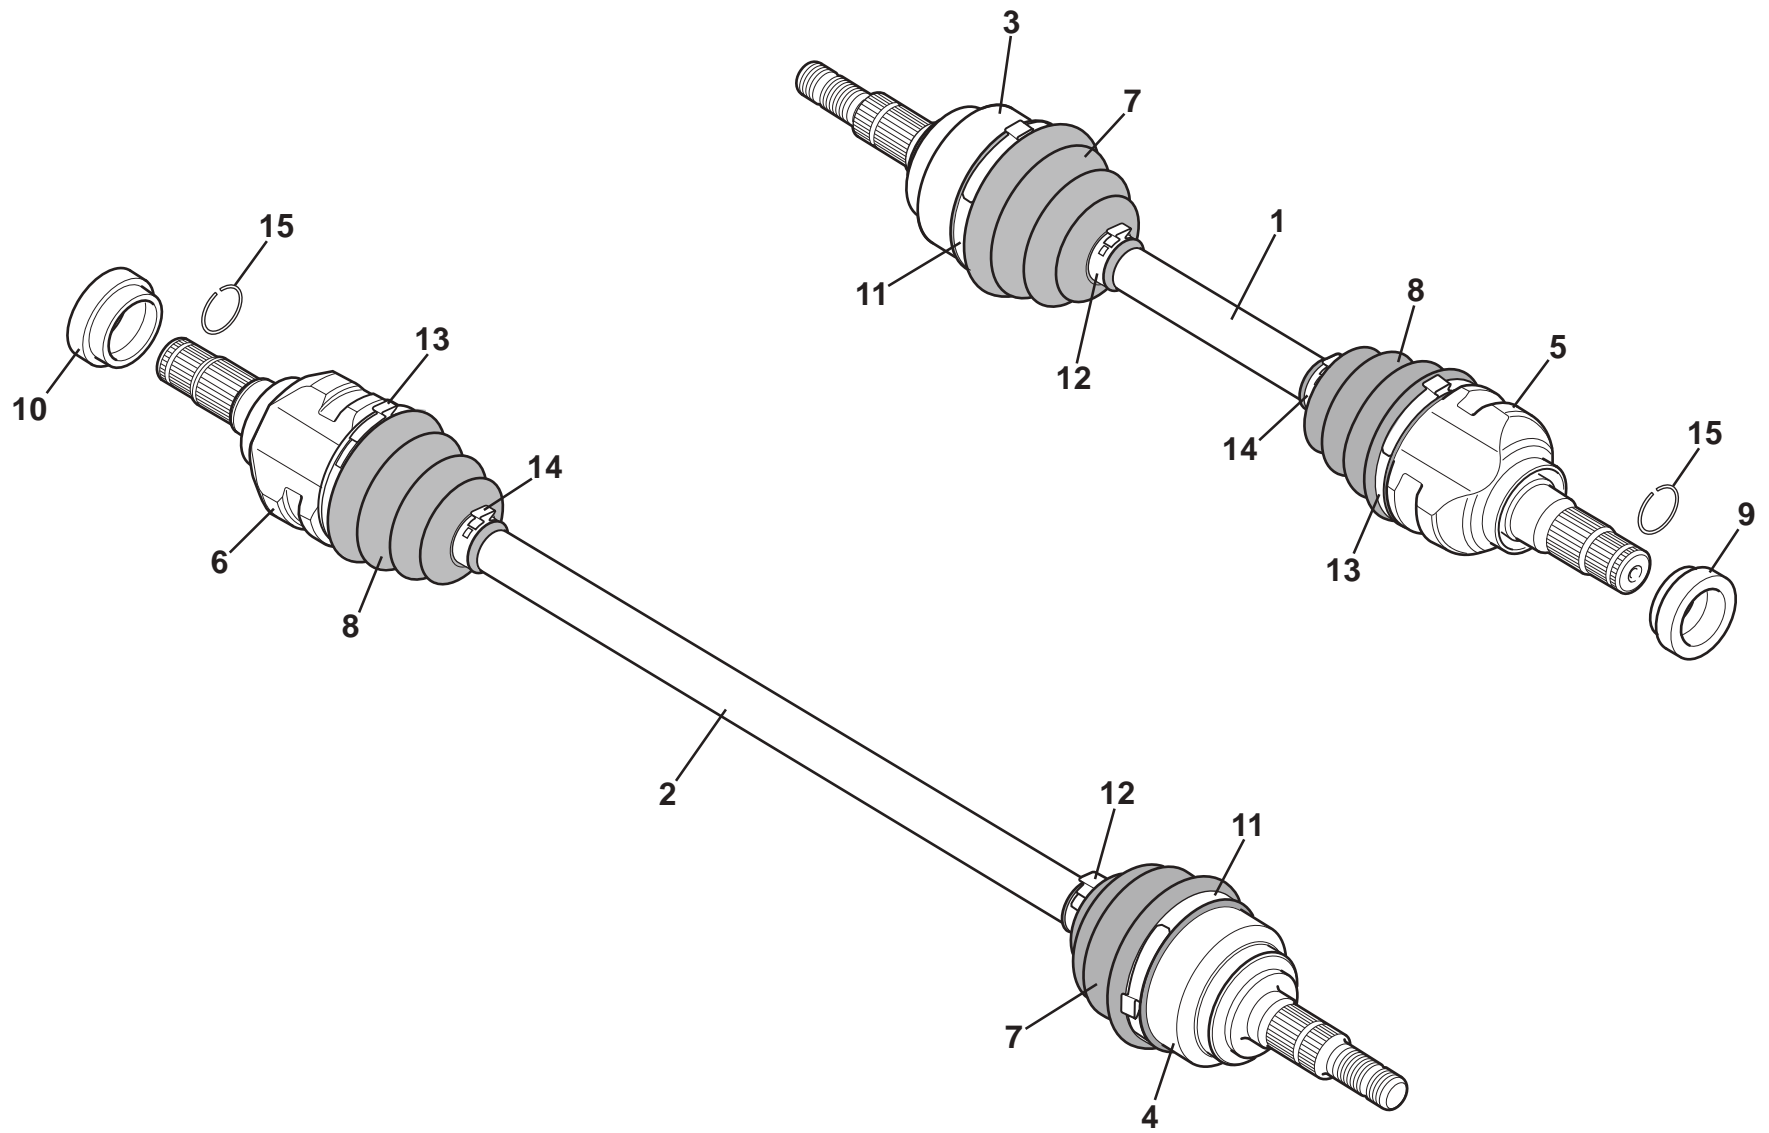

ELISE

Function Code: 47.15, Page: 1

Updated 16th January 2013

Function Code 47.15 Driveshafts & Seals

<u>Dep</u>	<u>Part Description</u>	<u>Remarks</u>	<u>Option</u>	<u>Part Number</u>	<u>Qty</u>
19	Dowel Pin, 14mm x 6mm O/D, bracket to engine		111R, Elise R, Exige	A120E6141S	2