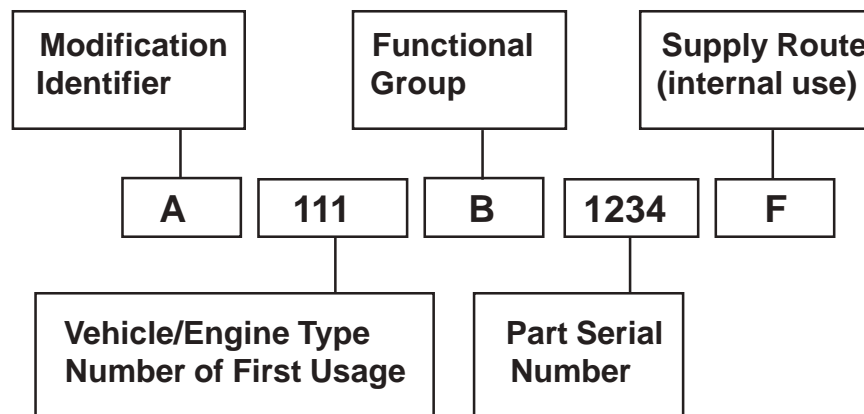

FOREWORD

This publication has been designed for use by Lotus Dealers, and may be updated periodically by the issuing of update packages to the dealer network. Lotus policy is one of continuous product improvement and the right is reserved to alter specifications at any time without prior notice. Whilst every care has been taken to ensure correctness of information, it is impossible to guarantee complete freedom from omissions and errors, or to accept liability arising from such errors or omissions, but nothing herein contained shall affect your statutory rights.

USE OF THE PARTS LIST

This parts list covers the Toyota powered Elise & Exige range, 2004 model year onwards. The manual is arranged in function groups, as defined by the Contents page, and may sometimes use several versions of the same function group to accommodate model variations - take care to establish the full vehicle specification in order to properly identify the applicable parts list section.

PART NUMBERS

Part numbers used in this publication are in the format as follows:

Modification Identifier: This letter identifies a version or modification of the part. Part numbers with different prefix letters may or may not be interchangeable - refer to the remarks and option columns.

Vehicle/Engine Type Number: The type number indicates either the model or engine type on which the part was first used.

026, 036, 045, 500....Elan	082....Esprit Turbo	111....Elise	122....Exige 2	131....Elise S (1ZZ)	907....4 cyl. 2.0 NA
050....Elan+2	083....Elite S2	340....340R	123....Exige USA	132....Evora	910....4 cyl. 2.2 turbo
046, 054, 065, 074....Europa	084....Eclat S2	117....Elise 2 (Rover)	124....Europa 2006	138....Exige S	912....4 cyl. 2.2 NA
075....Elite S1	085....Esprit S3	117....Elise 2001 MY	127....2-Eleven		920....4 cyl. 2.0 turbo
076....Eclat S1	089....Excel	120....Elise111R	128....Exige S (euro)		918....V8 3.5 turbo
079....Esprit S1/S2/S2.2	100....Elan 1990	121....Elise USA	129....Exige S (fed)		

Functional Group: A single letter indicating the functional area of the parts first use

A = Chassis

B = Body

C = Front Suspension

D = Rear Suspension

E = Engine

F = Transmission

G = Wheels & Tyres

H = Steering

J = Brakes

K = Cooling

L = Fuel System

M = Electrics

P = Heater & AC

Q = Clutch

R = Final Drive

S = Exhaust

U = Hard Trim

V = Soft Trim

W = Standard Fixings

Updated 1st October 2013