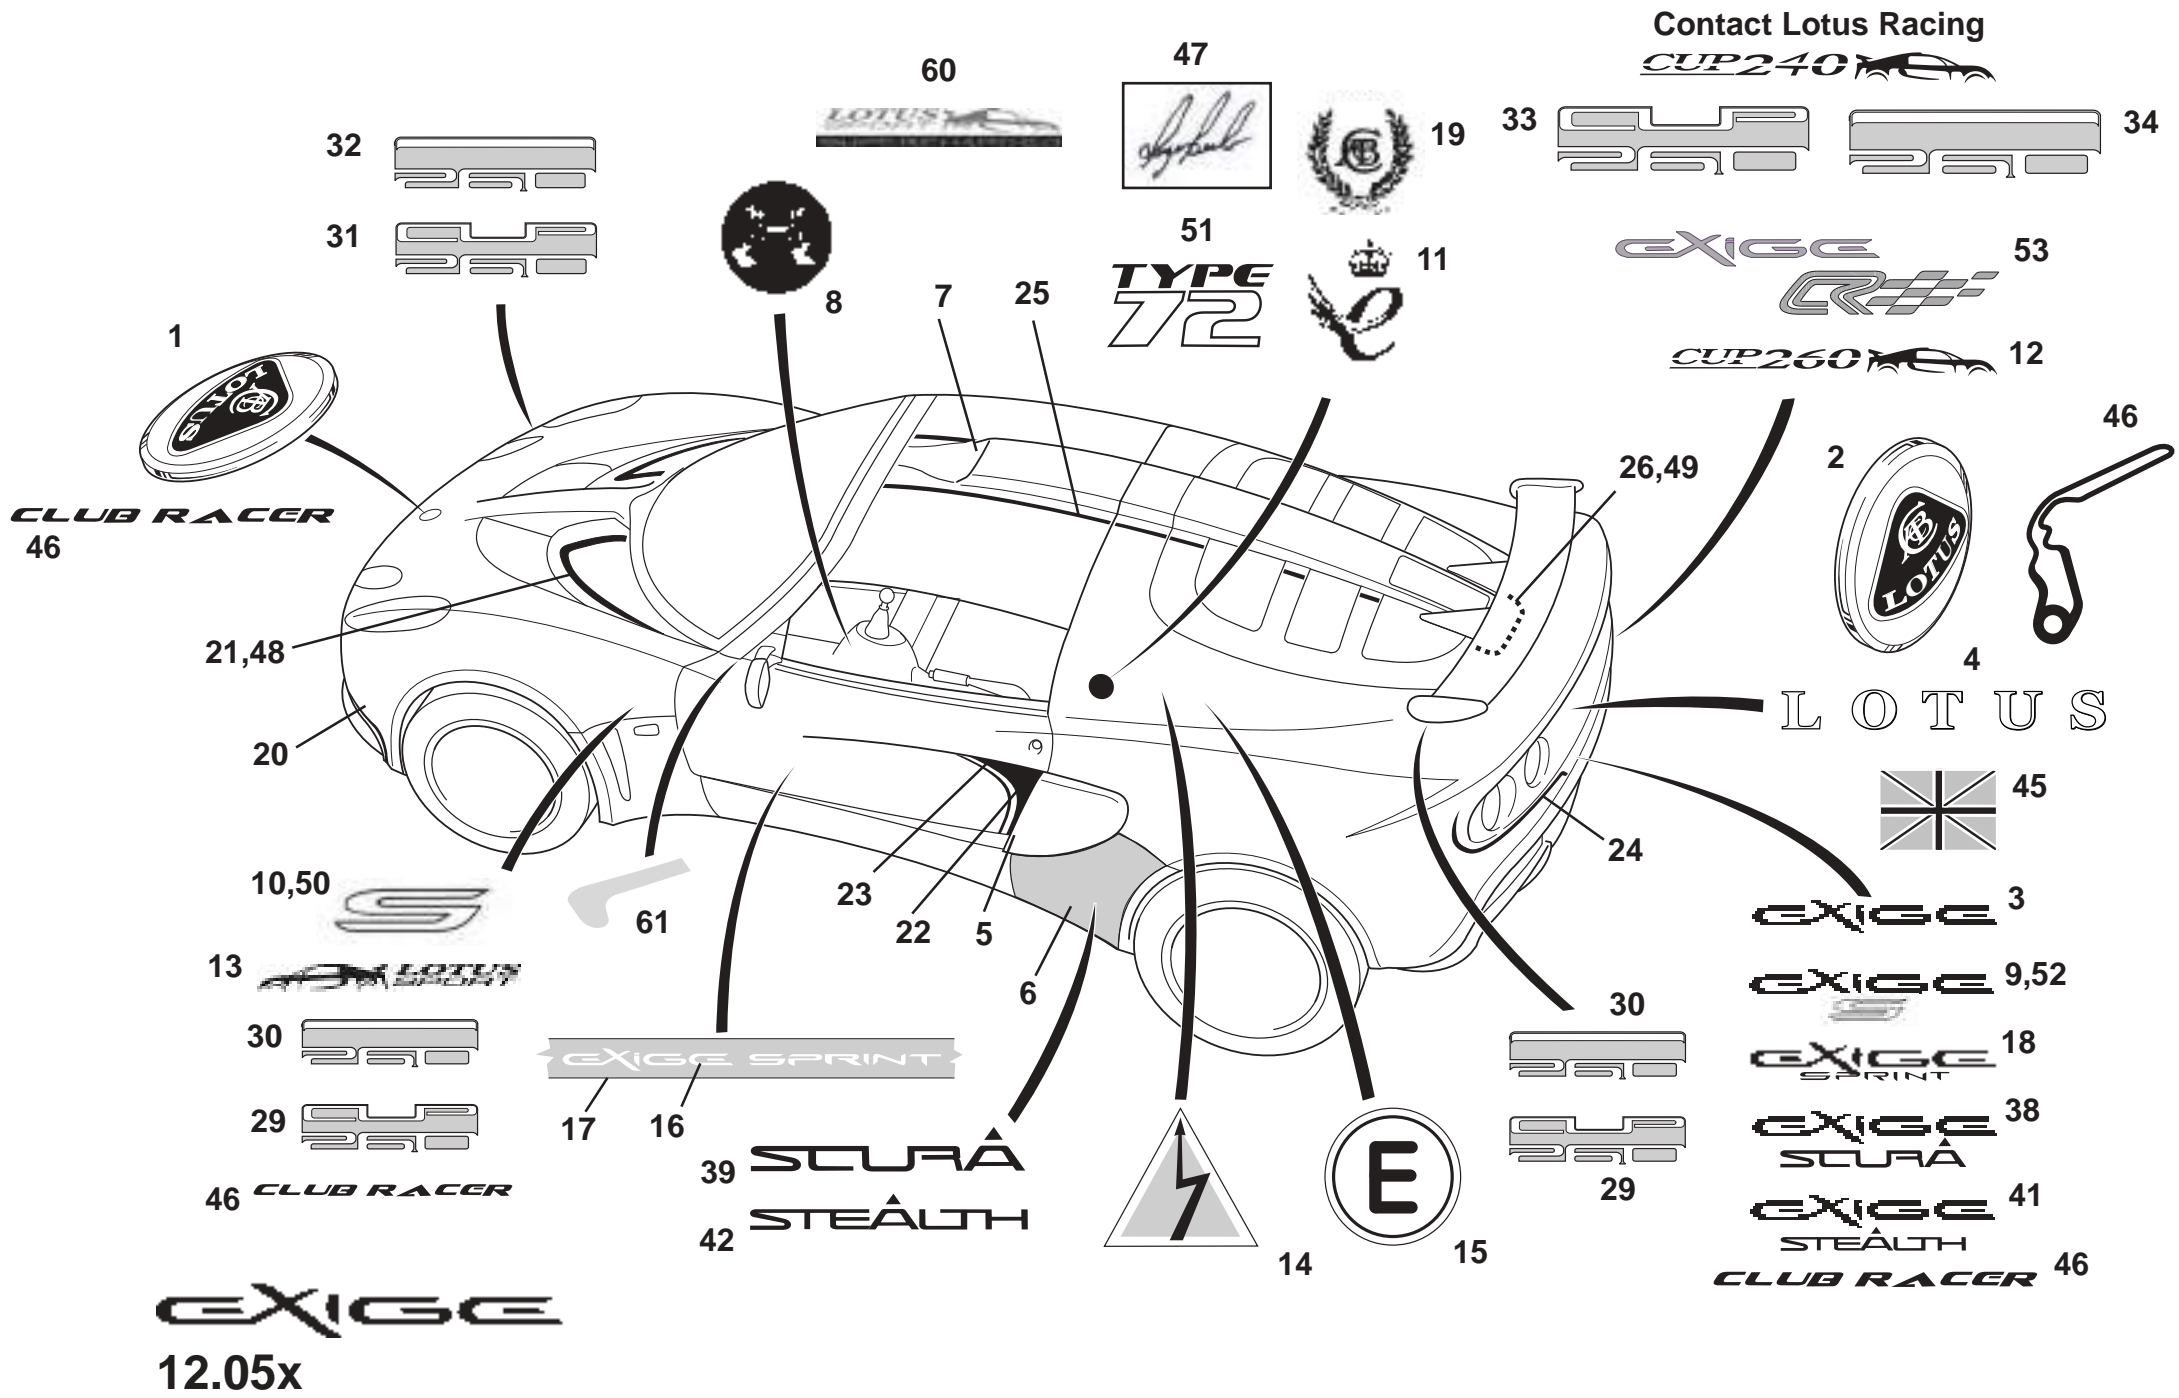

ELISE

Function Code: 12.05a, Page: 3

Updated 1st May 2014

Contact Lotus Racing
CUP240

EXIGE
12.05x

Updated 1st May 2014

Service Parts List

Function Code 12.05x Decals, Badges & Protective Film, Exige