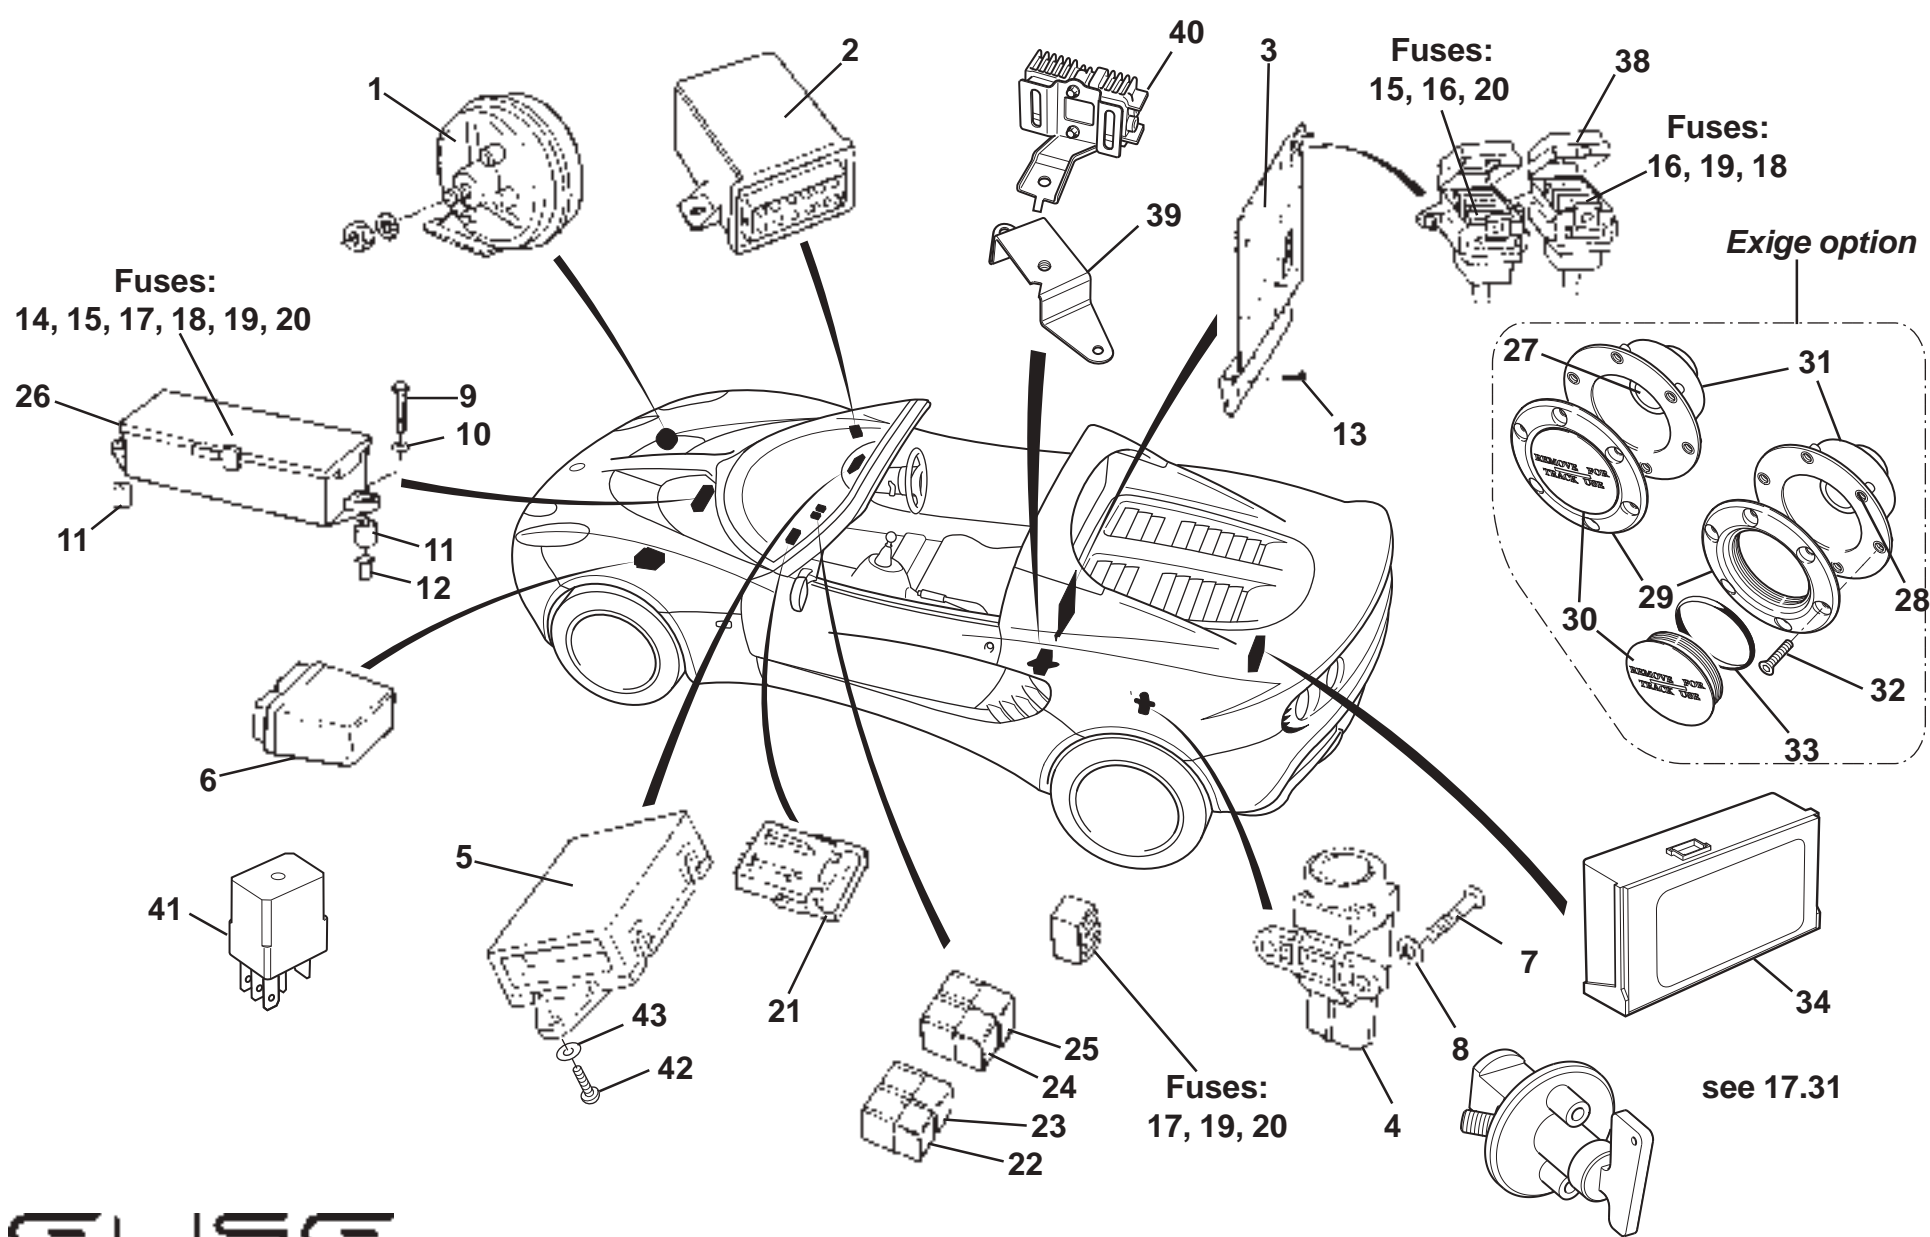

ELISE
17.03

Updated 31st May 2013

Service Parts List

ELISE

Function Code 17.03 Horn, Inertia Switch, Modules, Fuses & Relays

<u>Dep</u>	<u>Part Description</u>	<u>Remarks</u>	<u>Option</u>	<u>Part Number</u>	<u>Qty</u>
01	Horn 'Low ' Note			A100M6031F	1
01a	Horn 'Hi ' Note	Includes bracket		A120B6076F	1
02	Module, central door locking		Prior to '08 MY	A116M6048F	1
02a	Module, central door locking, PFK		From '08 MY	A132M0118F	1
03	Mounting Plate, ECM/electrical components		Prior to '06 MY	B120M0010F	1
03a	Mounting Plate, ECM/electrical components		'06 MY	A120M0027F	1
03b	Mounting Plate, ECM/electrical components		Exige supercharged	B128M0002F	1
03c	Mounting Plate, ECM/electrical components		2ZR	B121M0052F	1
04	Inertia switch			A082M6598F	1
05	Switch Controller		C117M0008F R/B	D117M0008F	1
06	Fan Control Module		A117M0038F R/B	B117M0038F	1
06a	Bracket, fan module retention	Not illustrated		A117M0106F	1
07	Screw, M5 x 16, pan hd. pozi.			A082W5107F	2
08	Washer, flat, M5 x 10 x 1.0			A075W4011Z	7
09	Screw, M5 x 16, button hd. fuse box fixing			A116W5281F	2
10	Washer flat, 3/16", S/S, fuse box fixing			A075W4009Z	2
11	Spacer, fuse box to wheelarch			A111U0368F	2
12	Rawlnut, M5, fuse box to wheelarch			A075W6074F	2

ELISE