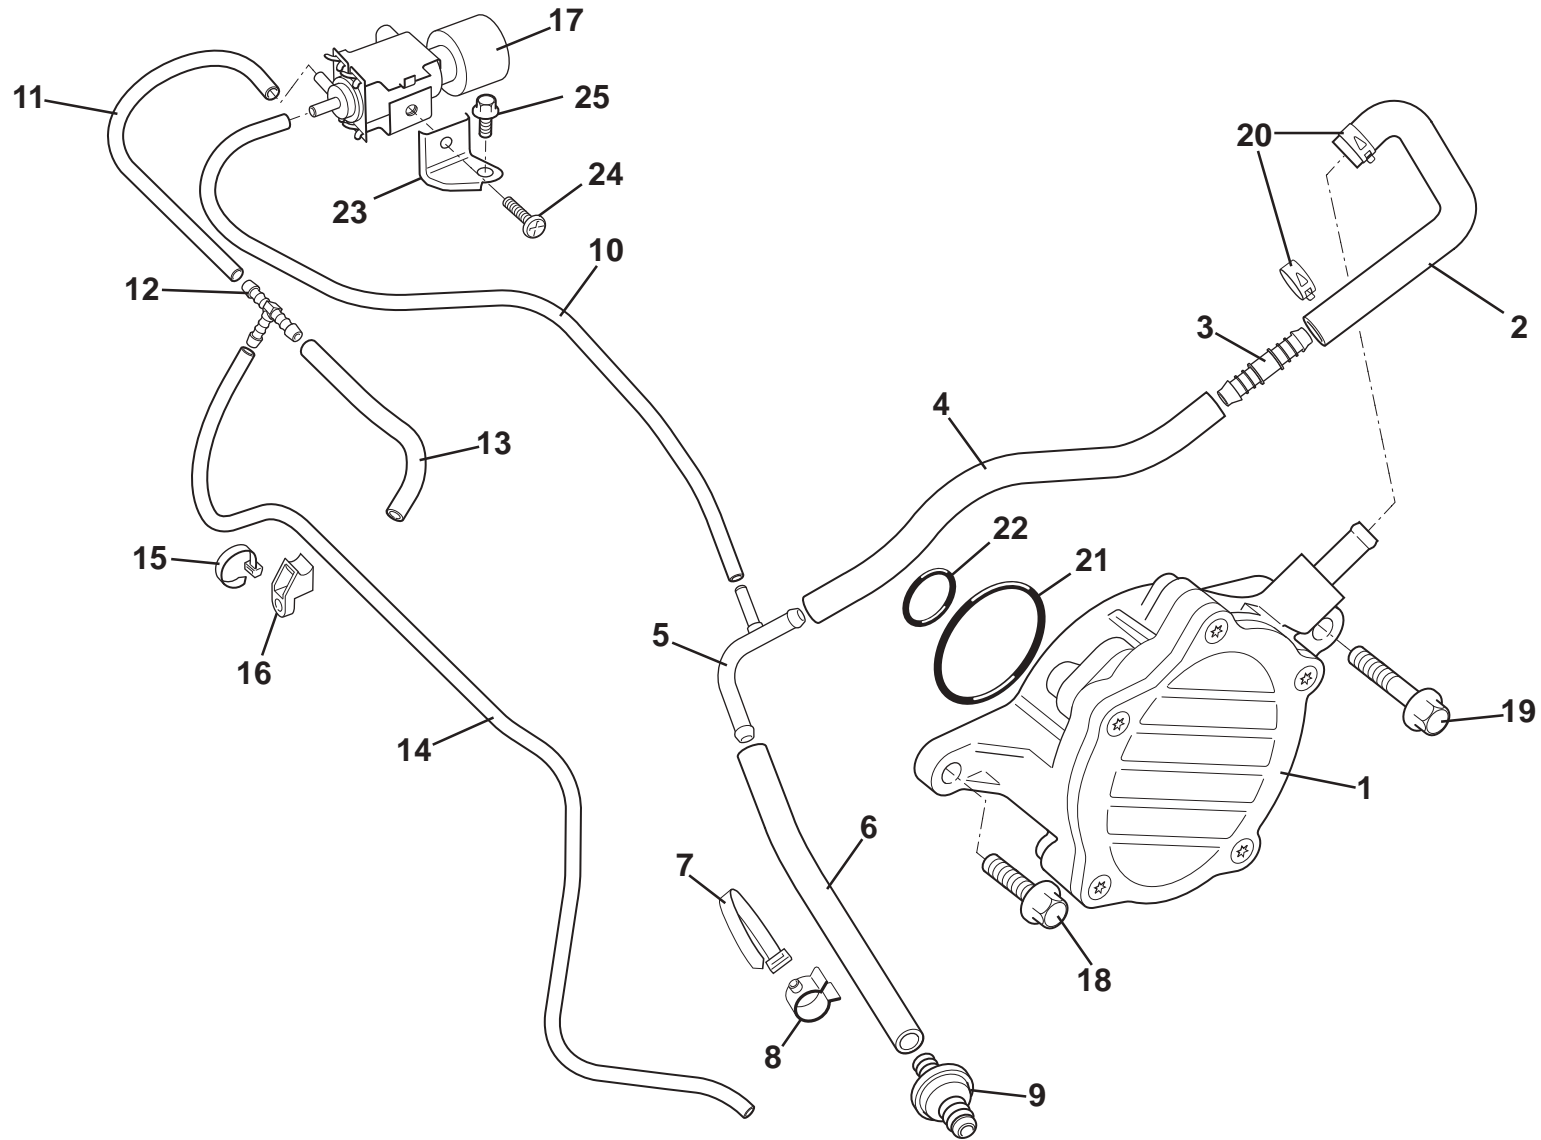

ELISE

43.03

Updated 21st March 2011

Service Parts List **ELISE**

Function Code 43.03 Vacuum System, Hoses, Pipes & Fittings

<u>Dep</u>	<u>Part Description</u>	<u>Remarks</u>	<u>Option</u>	<u>Part Number</u>	<u>Qty</u>
01	Pump	Incl. 'O' rings		A120E7221S	1
02	Hose, vacuum pump inlet			A120E6623S	1
03	Connector, 10mm to 6mm			A120E6565F	1
04	Hose, connector to 'T' connector	Cut to length		A131J0001F	225mm
05	Tee Connector, vacuum hoses			B120E0099F	1
06	Hose, 'T' connector to check valve	Cut to length		A131J0001F	195mm
07	Cable Tie, swivel			A082W6324F	1
08	Swivel Clip, cable tie			A120E6566F	1
09	Check Valve, brake booster hose			A131J0001F	1
10	Hose, 'T' connector to solenoid valve	Cut to length		A116M0040F	470mm
11	Hose, solenoid valve to 'T' connector	Cut to length		A120E7285S	1
12	Tee Connector, 5mm			A111M6045F	1
13	Hose, 'T' connector to manifold	Cut to length		A120E7285S	100mm
14	Hose, 'T' connector to airbox	Cut to length		A116M0040F	650mm
15	Cable Tie			A075W6038F	1
16	Cradle, cable tie			A082W6276F	1
17	Solenoid Valve			A120E7262S	1
18	Bolt, hex. flg. hd., short, pump to head			A132E6468S	1

ELISE

Function Code: 43.03, Page: 1

Updated 1st May 2014