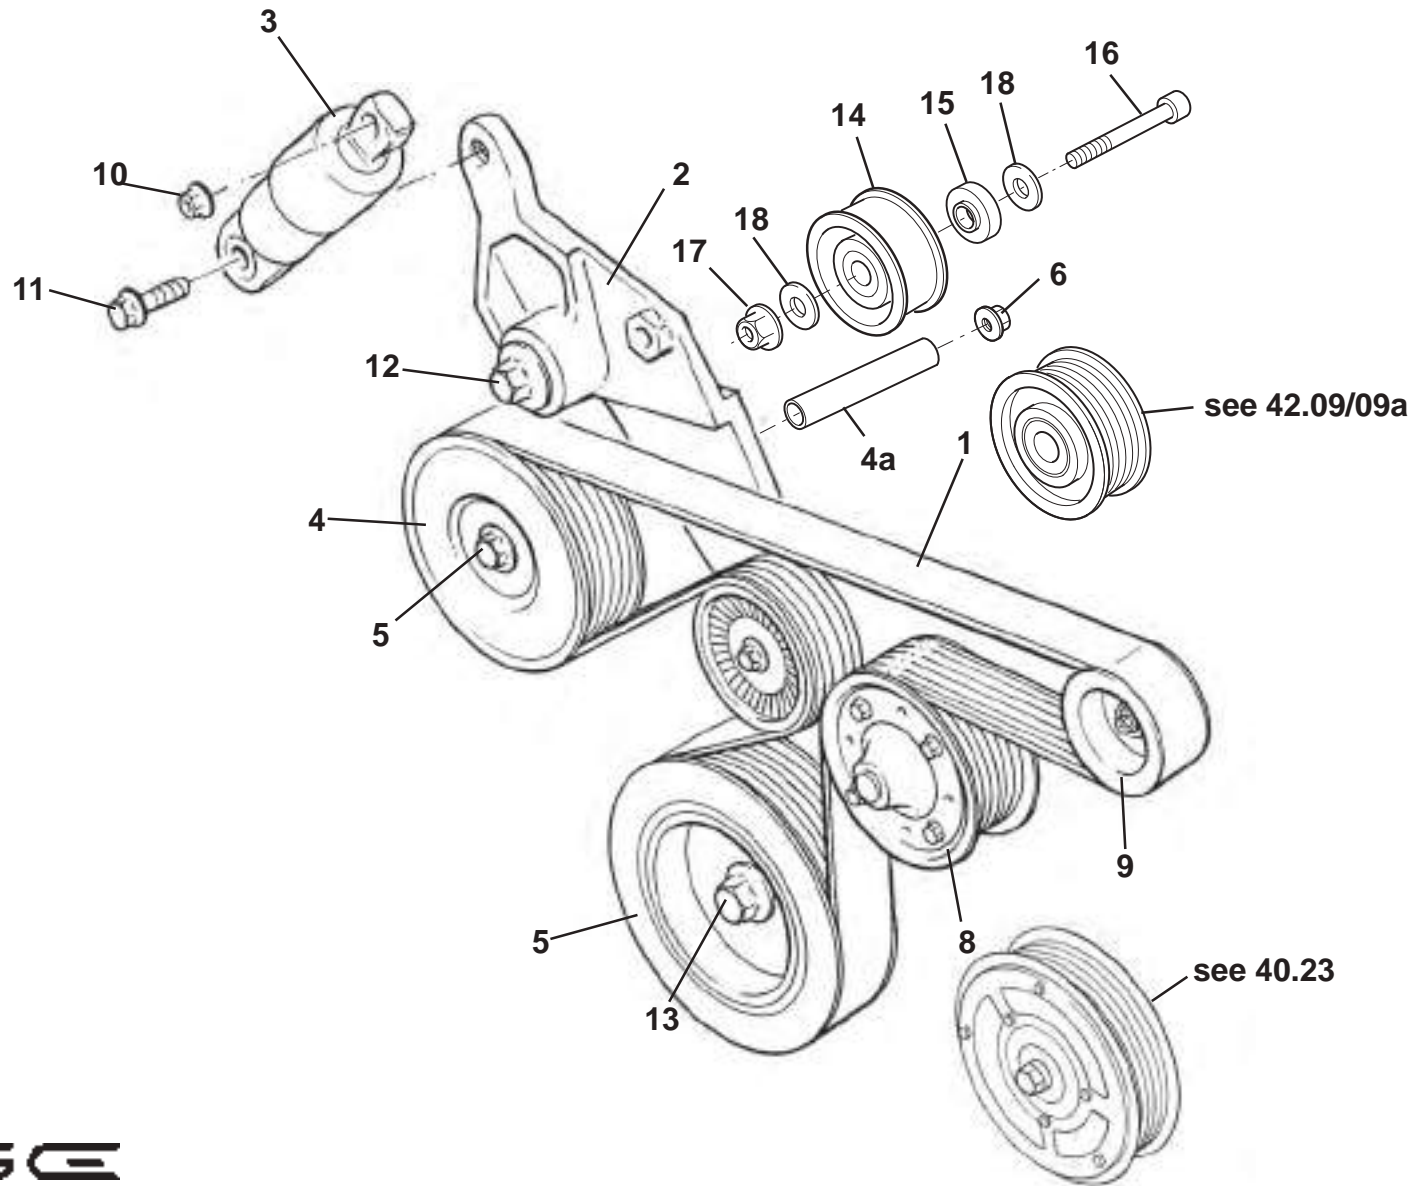

ELISE
41.03

Updated 6th June 2012

Service Parts List **ELISE**

Function Code 41.03 Auxiliary Drive Belts & Pulleys

<u>Dep</u>	<u>Part Description</u>	<u>Remarks</u>	<u>Option</u>	<u>Part Number</u>	<u>Qty</u>
01	Drive Belt, alternator, water pump, 2ZZ		111R, Elise R	A120E6418S	1
01a	Drive Belt, AC compressor, alternator, water pump, 2ZZ	Not illustrated	AC 111R, Elise R, Exige	A120E6416S	1
01b	Drive Belt, ancillaries + supercharger, with AC	Not illustrated	Exige production supercharged	A128E6008F	1
01c	Drive Belt, ancillaries + supercharger, without AC	Not illustrated	Exige production supercharged	A128E6007F	1
01d	Drive Belt, alternator, water pump, 1ZZ	Not illustrated	Elise S, '07 MY	A131E6016F	1
01e	Drive Belt, AC compressor, alternator, water pump, 1ZZ	Not illustrated	AC Elise S, '07 MY	A131E6014H	1
01f	Drive Belt, alternator, water pump, 2ZZ S/C without AC	Not illustrated	Elise SC*	B120E6509F	1
01g	Drive Belt, AC compressor, alternator, water pump, 2ZZ S/C	Not illustrated	Elise SC + AC*	B120E6510F	1
02	Tensioner, drive belt, 2ZZ		111R, Elise R, Exige	A120E6316S	1
02a	Tensioner, drive belt, 1ZZ		Elise S, '07 MY	A131E6128S	1
03	Spring, belt tensioner		Common	A120E6367S	1
04	Idler Assembly, drive belt		Elise/Exige na, Exige production SC	A120E6403S	1
04a	Spacer, idler pulley		Common	A120E6406S	1
05	Bolt, flg. hex. hd, pulley fixing		Common	A120E6404S	1
06	Nut, pulley fixing		Common	A120E6480S	1
07	Pulley, crankshaft to drive belt, 2ZZ		111R, Elise R, exige	A120E6198S	1

ELISE

Function Code: 41.03, Page: 1

Updated 6th June 2012