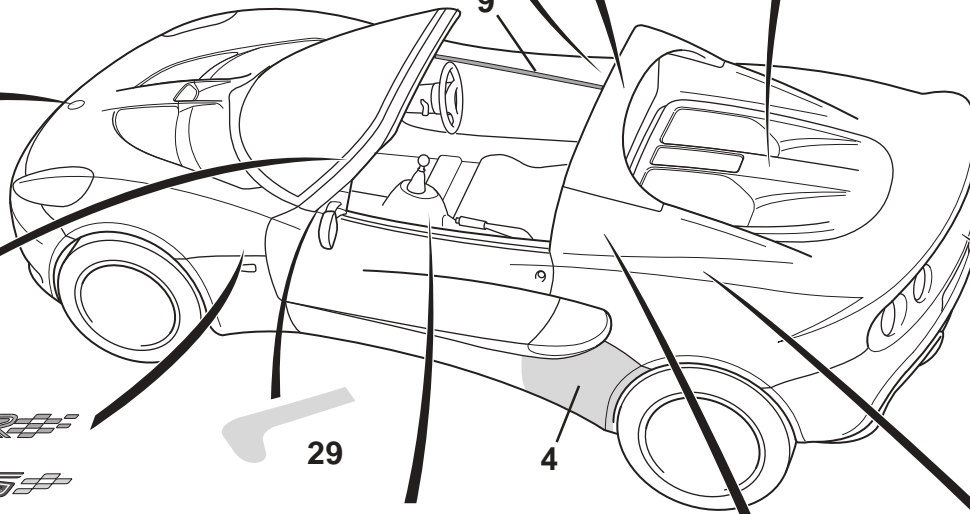

ELISE

12.05a

Updated 1st May 2014

Service Parts List **ELISE**

Function Code 12.05a Decals, Badges & Protective Film, Elise 2011 MY

<u>Dep</u>	<u>Part Description</u>	<u>Remarks</u>	<u>Option</u>	<u>Part Number</u>	<u>Qty</u>
01	Nose Badge, Lotus logo			A117U0170F	1
01a	Nose Badge, Lotus logo black/silver	RGB logo painted on rear clam	RGB special edition	A120U0169F	1
02	Badge, L O T U S, 'raised chrome' letters	On rear transom		A124B0326F	1
02a	Decal 'LOTUS'	Transom panel	Elise Club Racer '11 MY	A120B0452F	1
03	Badge, Elise, 'chrome'	On rear clam		A120U0150F	1
04	Film, sill protection, clear, LH			A117B0707F	1
04a	Film, sill protection, clear, RH			A117B0706F	1
05	Decal 'R', black, silver shadow	On rear clam	Elise R	A120B0377F	1
05a	Decal 'R', silver, black shadow	On rear clam	Elise R	A120B0376F	1
06	Decal 'SC', black, silver shadow	On rear clam	Elise SC	A120B0375F	1
06a	Decal 'SC', silver, black shadow	On rear clam	Elise SC	A120B0374F	1
07	Identification Plaque	Not available	RGB special edition	A120U0170F	1
08	Decal, chequered	LH door inner	Elise Club Racer '11MY', Exige Club Racer '12MY'	A120U0177F	1
08	Decal, chequered	LH door inner	Elise Club Racer '11MY', Exige Club Racer '12MY'	A120U0177F	1
08a	Decal, chequered	RH door inner	Elise Club Racer '11MY', Exige Club Racer '12MY'	A120U0176F	1
09	Decal Strip	LH door	Elise Club Racer '11MY', Exige Club Racer '12MY'	A120U0179F	1

ELISE

Function Code: 12.05a, Page: 1

Updated 1st May 2014