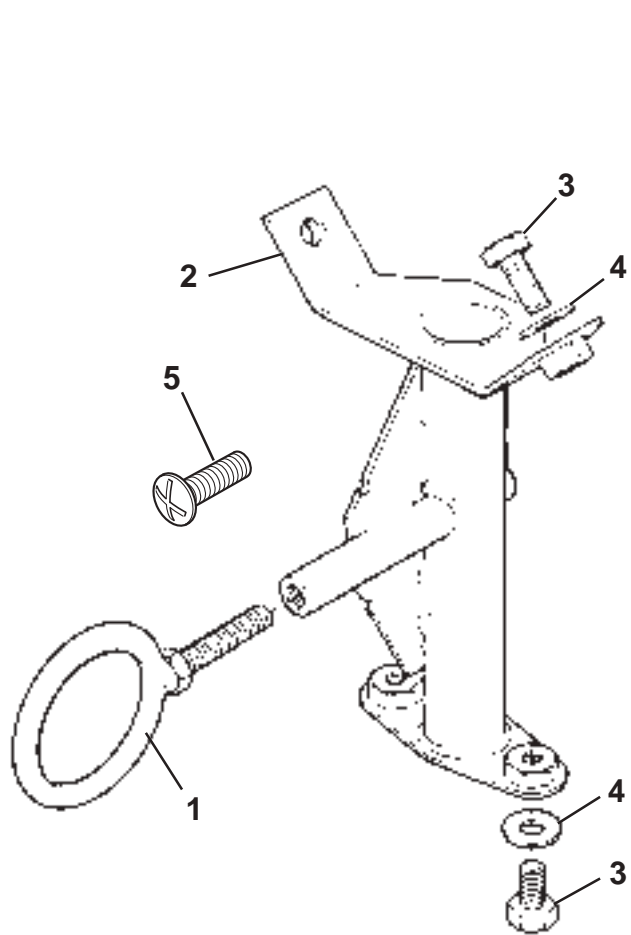

Note: other diffuser fixings shown
with rear grille in section 12.03a

*Use adhesive: GE-Bayer
Silicons, RTV 108 clear

ELISE

10.31

Updated 25th January 2012

Service Parts List **ELISE**

Function Code 10.31 Towing Strut/ Hook