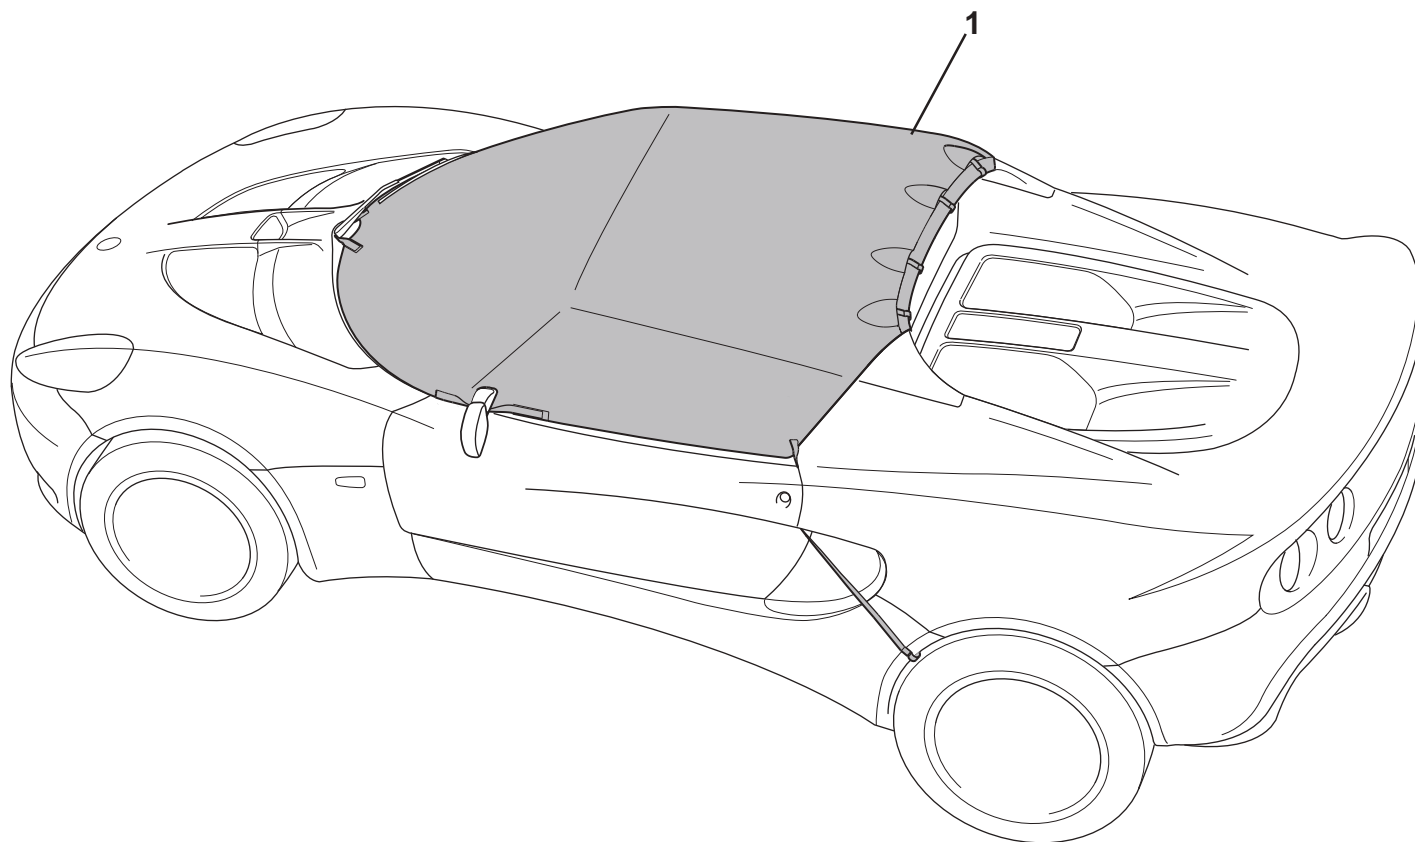

ELISE

Function Code: 12.02, Page: 2

Updated 6th June 2012

Function Code 12.02 Soft Top Roof, Cant Rails, Roof Bows

<u>Dep</u>	<u>Part Description</u>	<u>Remarks</u>	<u>Option</u>	<u>Part Number</u>	<u>Qty</u>
27	Soft Top Cap Set, cant rail	Includes item 25, set supplied per side		A120B0470S	2
28	Soft Top Care Kit, hood cleaner & hood protector	Not illustrated		A117U6021S	2 x 500ml