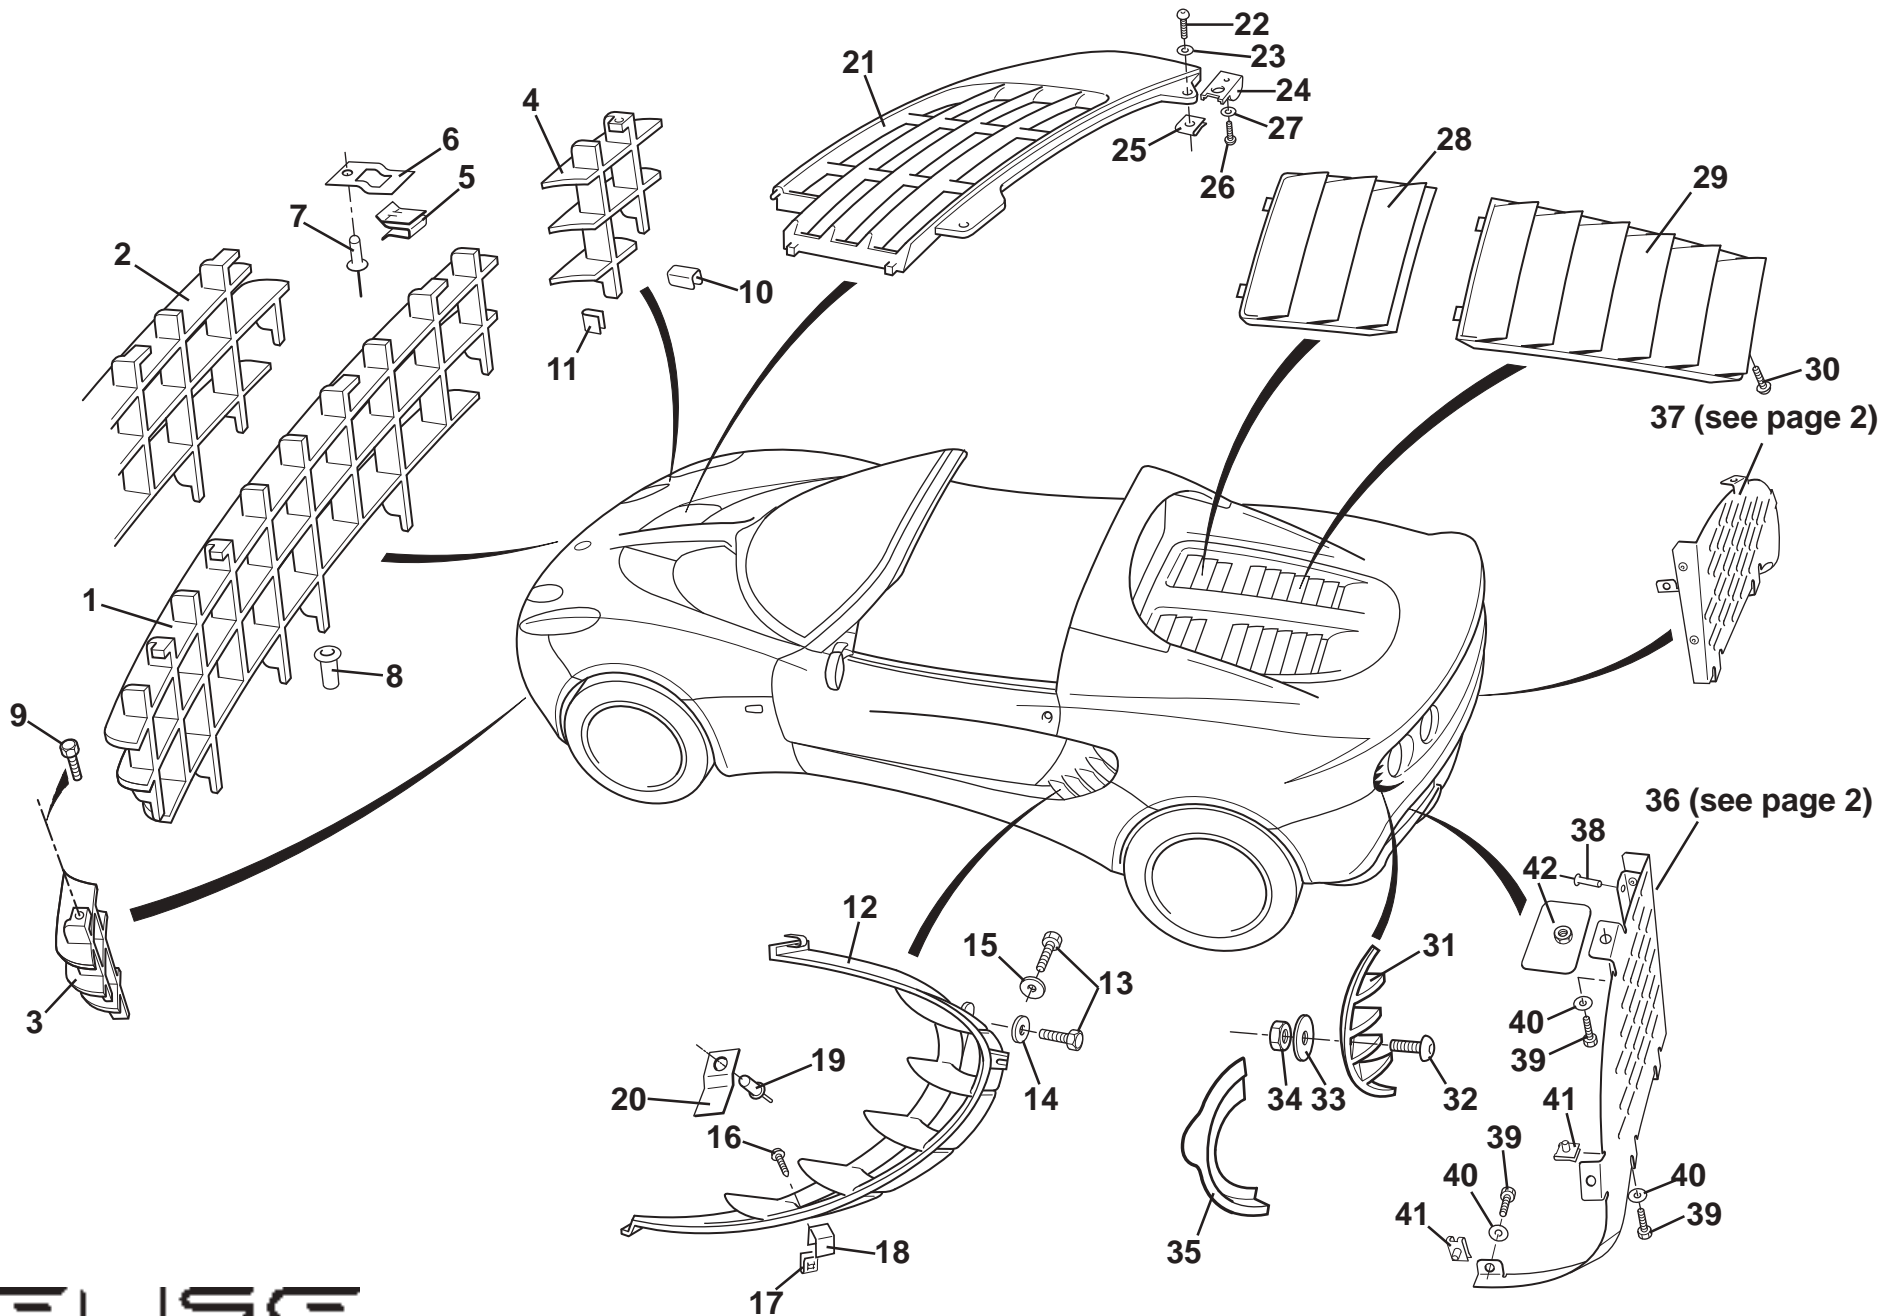

Service Parts List

ELISE

Function Code 12.02c Dust and Shower Covers

<u>Dep</u>	<u>Part Description</u>	<u>Remarks</u>	<u>Option</u>	<u>Part Number</u>	<u>Qty</u>
01	Cover Shower Cap	CR logo	Elise Club Racer '11` MY	A120X6001F	1
01a	Cover Shower Cap	Lotus logo	Elise S Club Racer	B120X6001F	1

ELISE

ELISE
12.03 page1

Updated 1st April 2014