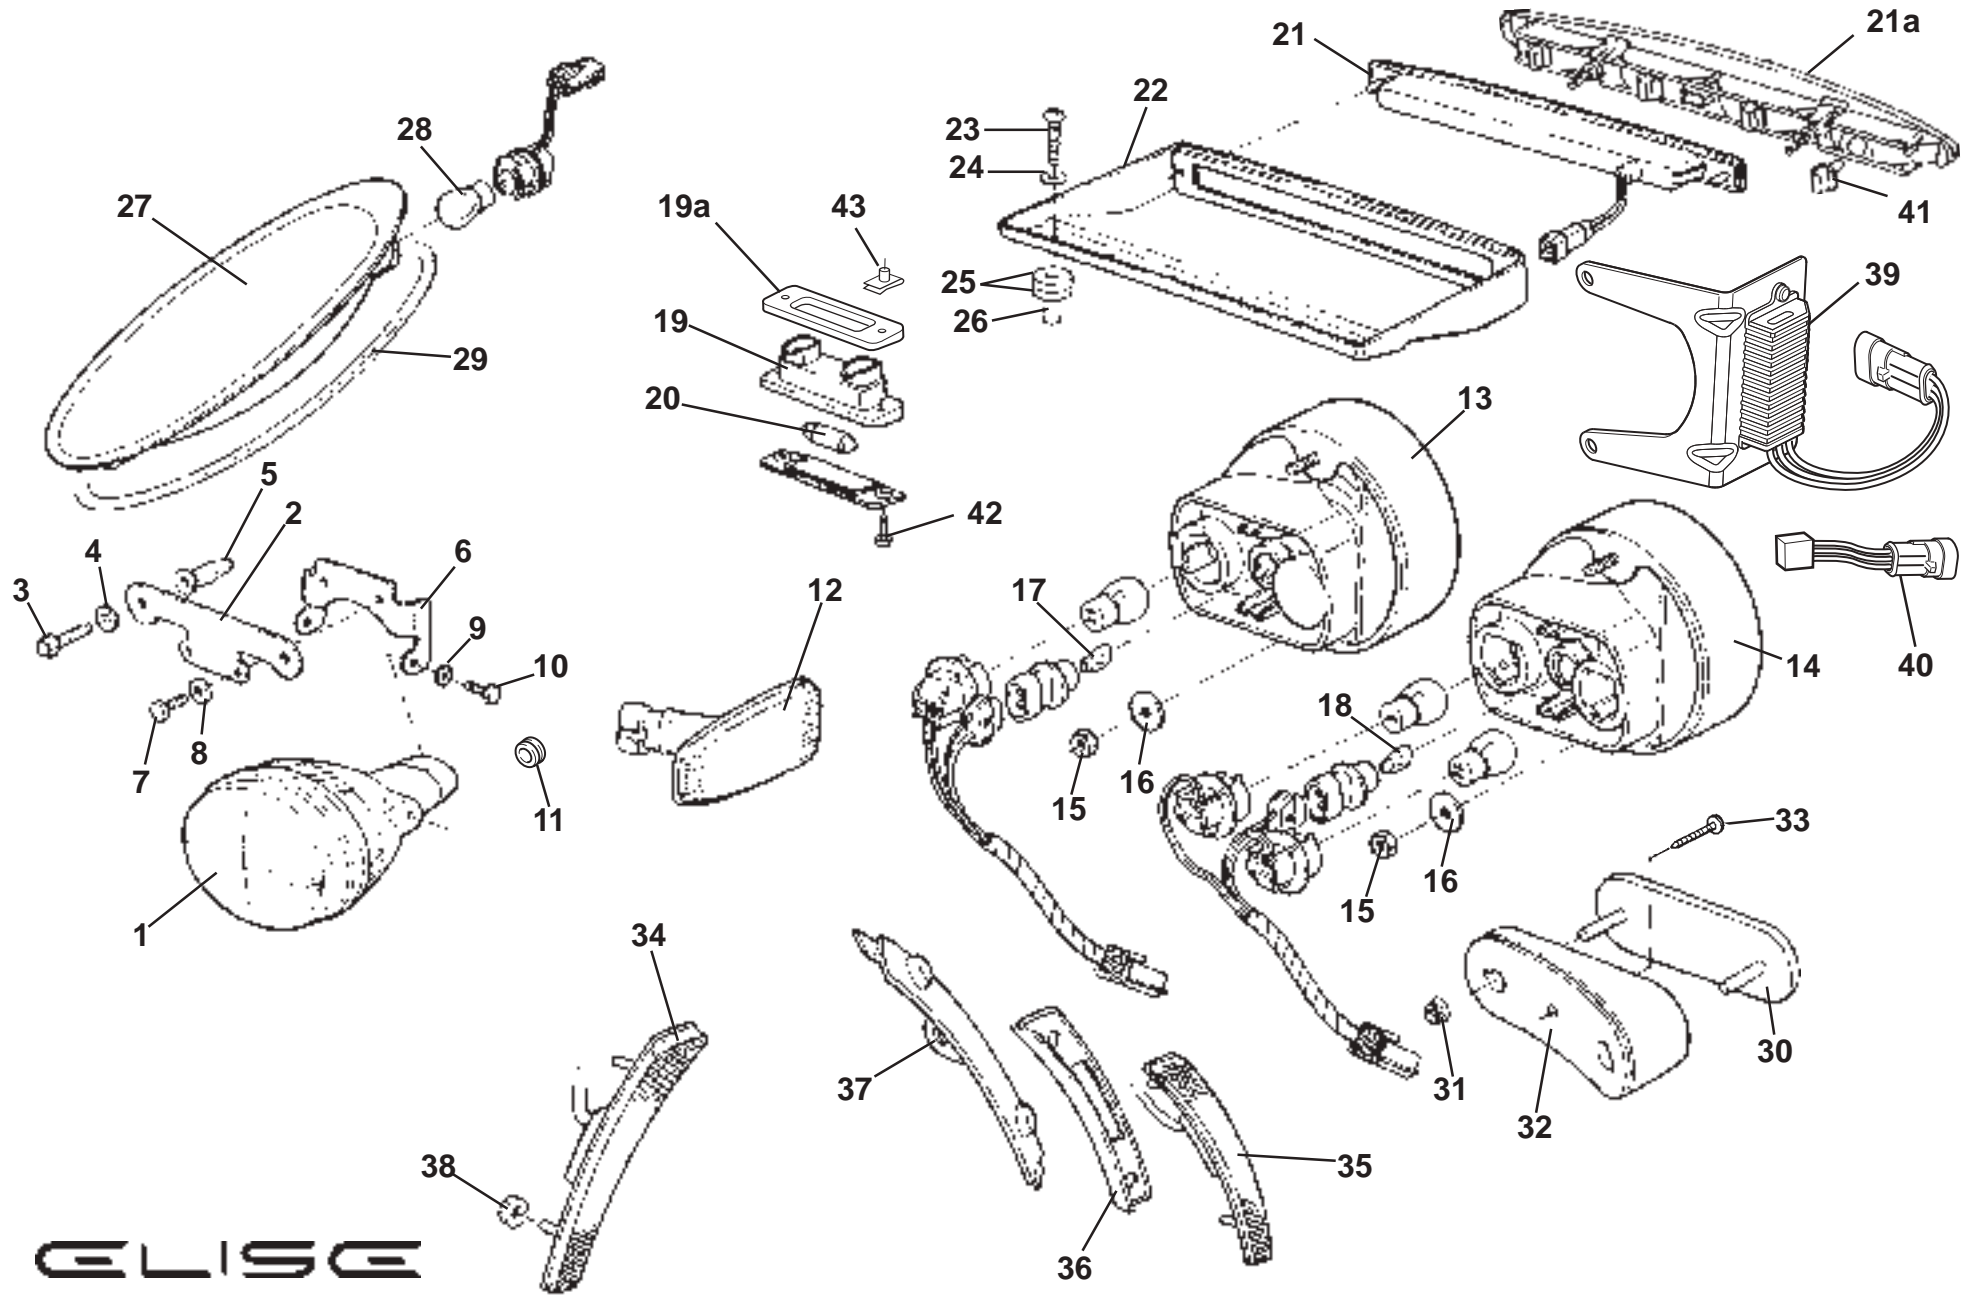

ELISE

17.11

Updated 16th January 2013

Service Parts List **ELISE**

Function Code 17.11 Exterior Lamps, Except Headlamps

<u>Dep</u>	<u>Part Description</u>	<u>Remarks</u>	<u>Option</u>	<u>Part Number</u>	<u>Qty</u>
01	Driving Lamp, eleptical lens, 80mm wide	Crash structure mounted		A340M6005F	2
02	Bracket, driving lamp mounting to crash structure		Common prior to '07.5 MY	A117M0074F	2
02a	Bracket, driving lamp mounting to crash structure, federal	For bumper armature mounting	USA, '07.5 MY	A121M0047F	2
03	Screw, M6 x 20, hex. flg. hd., bracket to crash structure	Black finish	Common prior to '07.5 MY	A082W5206F	4
03a	Screw, M6 x 30, hex. flg. hd., bracket to crash structure	Also armature fixing, see 10.23c	USA, '07.5 MY	A124W5294F	4
04	Washer, spring, M6, bracket to crash structure			A075W4035Z	4
05	Jacknut, M6, bracket to crash structure			A075W3031Z	4
06	Bracket, driving lamp to crash structure bracket			A117M0075F	2
06a	Bracket, driving lamp to crash structure bracket, federal		ASO option	A121M0046F	2
07	Screw, M4 x 10, hex. hd., brkt. to crash structure brkt.			A100W1100F	4
08	Washer, shakeproof, M5, brkt. to crash structure brkt.			A075W4086F	4
09	Screw, M5 x 8, hex. hd., bracket to lamp			A117W1173F	4
10	Washer, spring, M5, bracket to lamp			A082W4097F	4
11	Grommet, driving lamp leads thro' body			A075U6043Z	2
12	Lamp, side repeater			A116M6002F	2
13	Lamp, inner, rear fog, reverse		Euro	A117M0012F	2
13a	Lamp, inner, stop/tail, reverse, stop,		USA/Canada	A082M6690F	2
13b	Lamp, inner, rear fog, reverse, LED	Black body moulding	Euro, '06 MY	A120M0035F	2

ELISE

Function Code: 17.11, Page: 1

Updated 16th January 2013