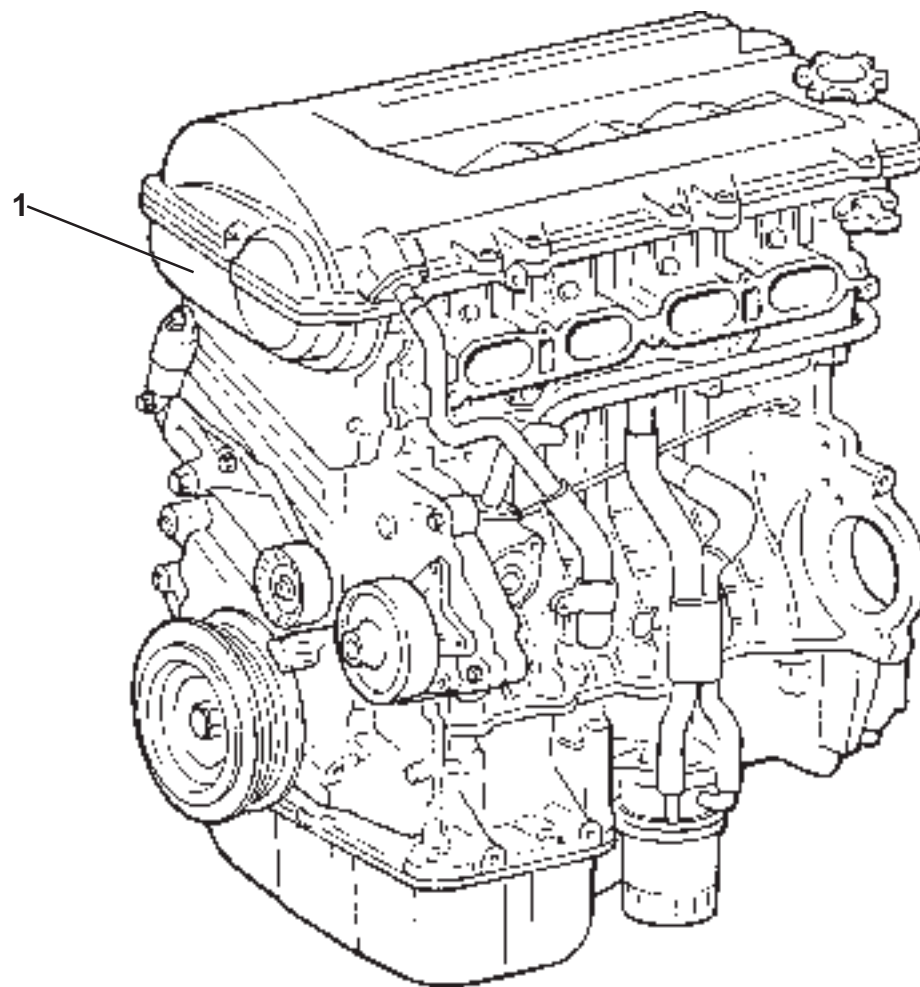

ELISE
40.00

Service Parts List

ELISE

Function Code 40.00 Engine Assemblies

<u>Dep</u>	<u>Part Description</u>	<u>Remarks</u>	<u>Option</u>	<u>Part Number</u>	<u>Qty</u>
01	Engine Assembly, undressed, 2ZZ		All 2ZZ variants, n/a & SC	A120E6104S	1
01a	Engine Assembly, 'short', 2ZZ	Block, bearing panel, crankshaft, pistons, con. Rods also order items A120E6149S & A120E6320S	All 2ZZ variants, n/a & SC	A120E6106S	1
01b	Engine Assembly, undressed, 1ZZ		Elise S, '07 MY	A131E6024S	1
01c	Engine Assembly, 'short', 1ZZ	Block, bearing panel, crankshaft, pistons, con. Rods	Elise S, '07 MY	A131E6025S	1
01d	Engine Assembly, undressed, 1ZR FAE		Elise 2011 MY 1.6	A120E7000S	1
01e	Engine Assembly, 'short', 1ZR FAE	Block, bearing panel, crankshaft, pistons, con. Rods	Elise 2011 MY 1.6	A120E7001S	1
01f	Engine Assembly, undressed 2ZR FE	To be confirmed	Elise S, '12 MY		1
01g	Engine Assembly, 'short', 2ZR FE	Block, bearing panel, crankshaft, pistons, con. Rods, To be confirmed	Elise S, '12 MY		1

ELISE

Function Code: 40.00, Page: 1

Updated 27th february 2013