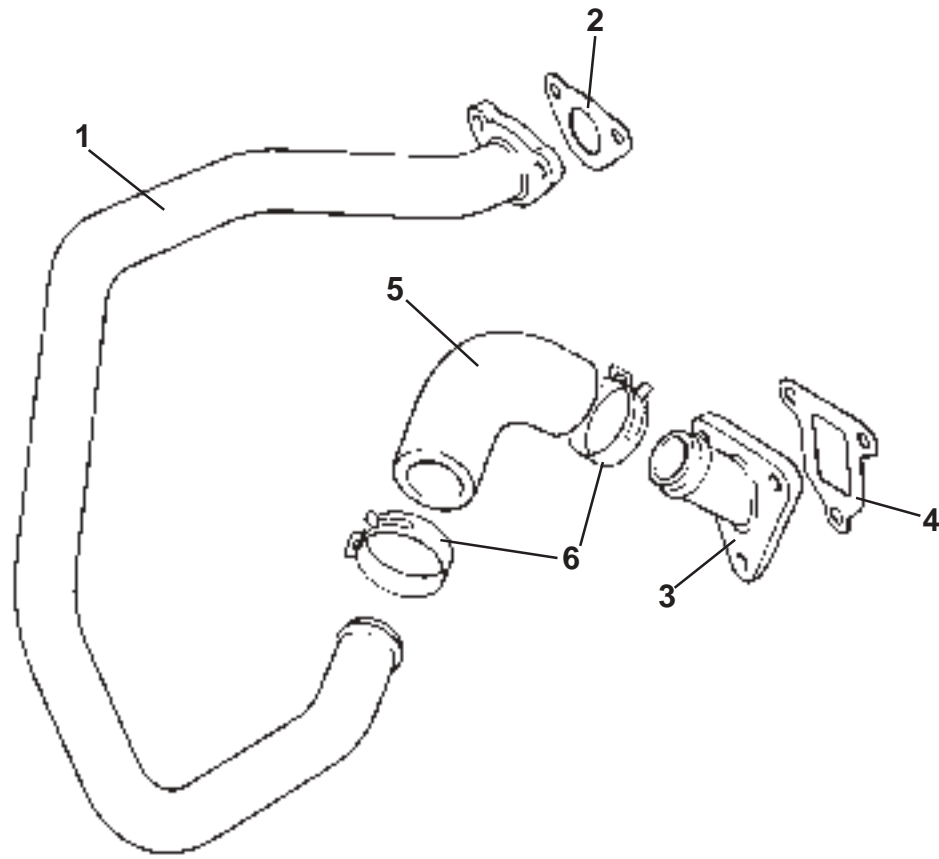

LOTUS 240R

Page: 5

Updated 19th December 2010

Service Parts List Supplement

LOTUS SPORT 240R

<u>Func. Code</u>	<u>Part Description</u>	<u>Remarks</u>	<u>Option</u>	<u>Part Number</u>	<u>Qty</u>
45.05	Bracket, charcoal canister mounting			BLS3L0003F	1
45.05	Hose, extension, charcoal canister, 6.3mm ID			ALS3L6004F	1
45.05	Hose, extension, charcoal canister, 8.0mm ID			ALS3L6005F	1
45.05	Connection, evap. canister hose to pipe			ALS3L6006F	1
45.05	Bolt, M6 x 30, hex. hd., roll over valve fixing			A075W1032Z	1
45.05	Washer, flat, M6 x 15 x 1.5, roll over valve fixing			A075W4015Z	1
45.05	Nyloc Nut, M6, roll over valve fixing			A075W3009Z	1
46.01	Blanking Cap, coolant rail			ALS3K6001F	2
46.01	Clip, swivel, hose retention			A082W6587F	1
46.01	Cable Tie, hose retention			A082W6324F	1
46.10a	Intercooler & Ducting	See separate illustrated section			
47.01	Clutch Cover			ALS3Q6000F	1
47.01	Clutch Plate	Motorsport clutch		A127Q0002F	1