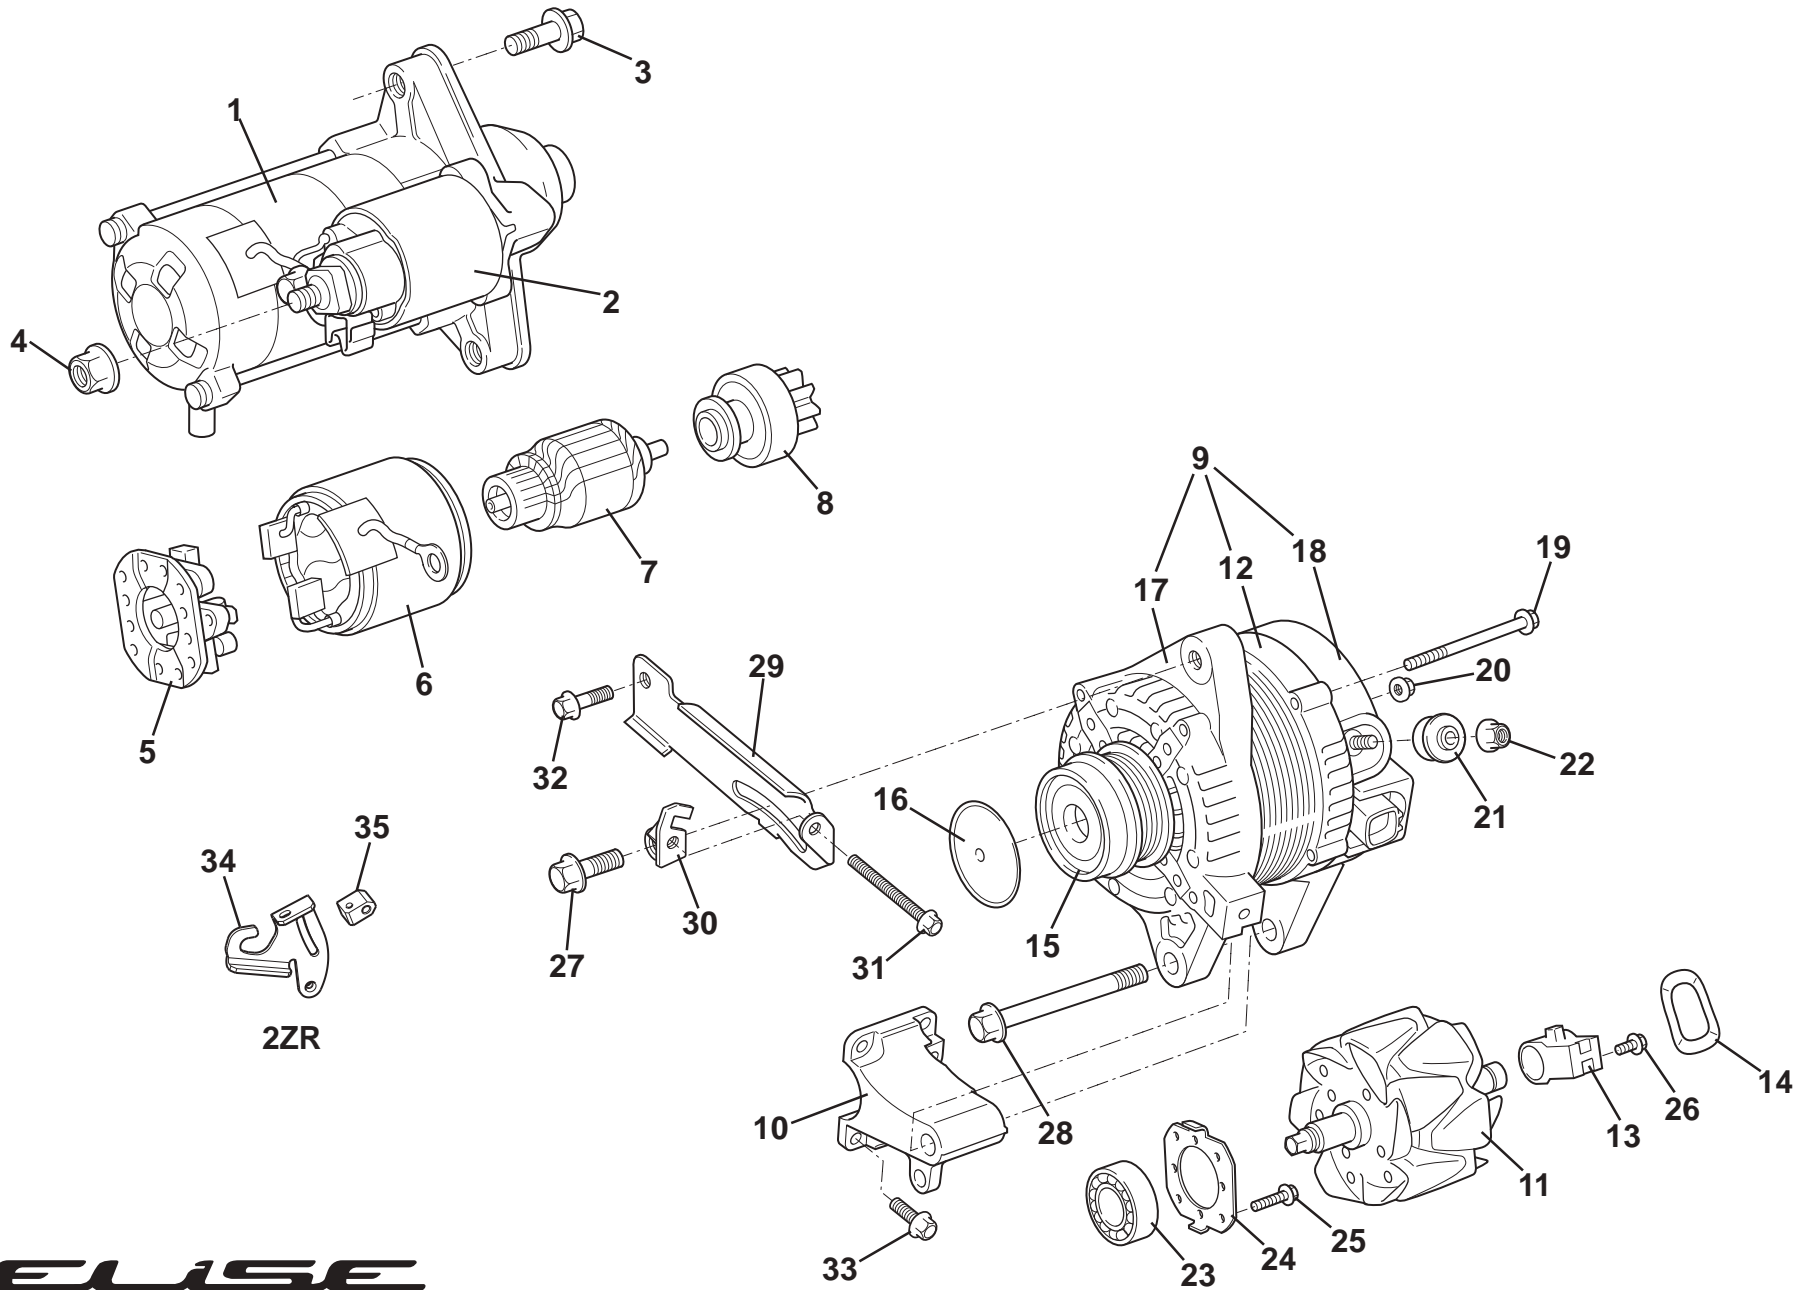

ELSE

40.19c

Updated 27th September 2012

Service Parts List **ELISE**

Function Code 40.19c Alternator and Starter Motor, Elise 2011 MY on, 1ZR, 2ZR

<u>Dep</u>	<u>Part Description</u>	<u>Remarks</u>	<u>Option</u>	<u>Part Number</u>	<u>Qty</u>
01	Starter Motor			A120E7218S	1
02	Solenoid Switch Assembly			A120E7220S	1
03	Bolt, hex. flg. hd., motor retaining			A120E6402S	2
04	Nut, flange, cable to solenoid			A120E6401S	1
05	Holder Assembly, starter brush			A131E6146S	1
06	Yoke Assembly, starter			A120E7219S	1
07	Armature Assembly, starter			A131E6136S	1
08	Clutch Assembly, starter			A131E6134S	1
09	Alternator, 12V 100Ahr			A120E7208S	1
10	Bracket, alternator		1ZR	A120E7133S	1
11	Rotor Assembly, alternator			A120E7211S	1
12	Coil Assembly, alternator			A120E7212S	1
13	Holder Assembly, alternator			A120E7213S	1
14	Washer, wavy			A120E7214S	1
15	Pulley/Clutch Assembly			A120E7216S	1
16	Cap, pulley			A120E7217S	1
17	Housing Assembly, front	Includes items: 23, 24, 25		A120E7209S	1
18	Cover Assembly, rear			A120E7207S	1

ELISE

Function Code: 40.19c, Page: 1

Updated 27th September 2012