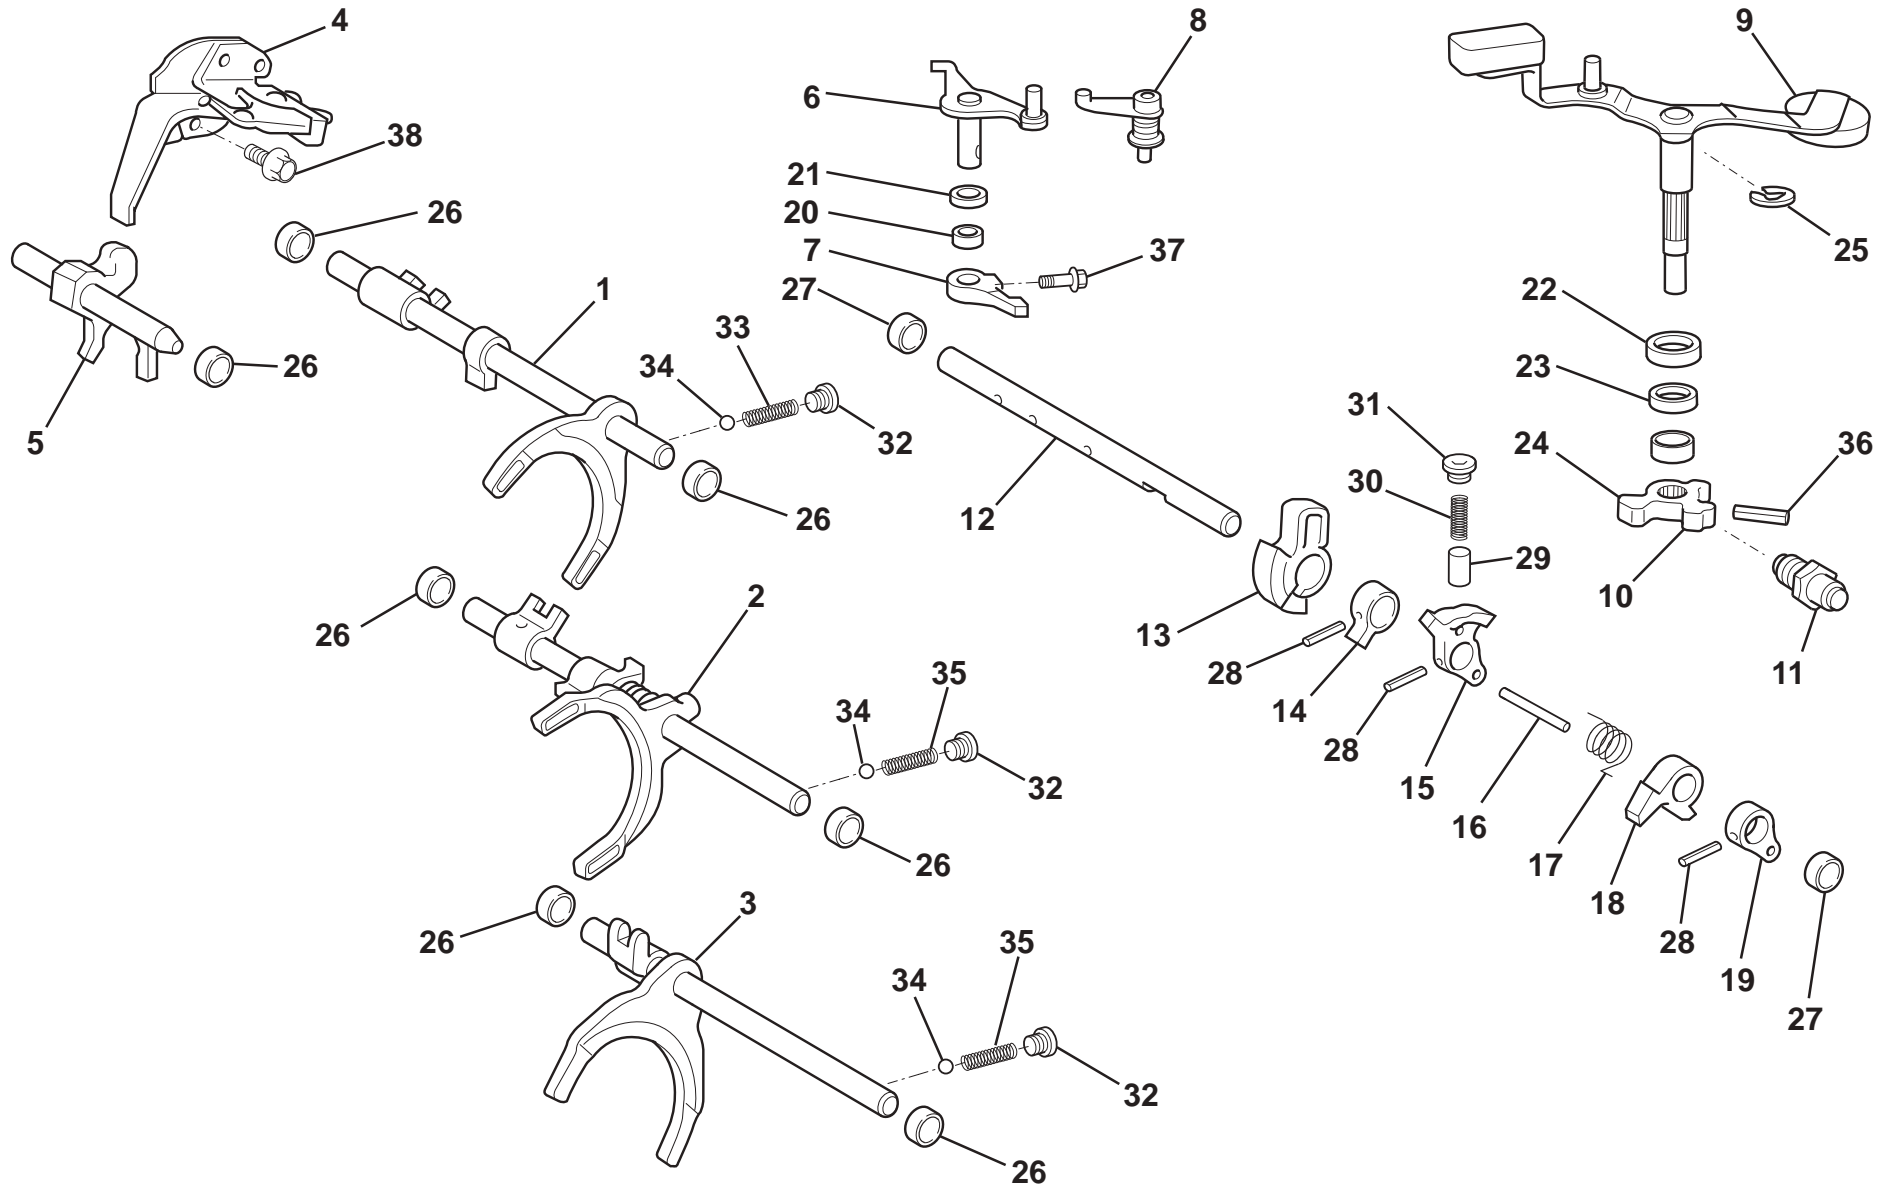

ELISE
47.06b

Updated 14th September 2010

Service Parts List **ELISE**

Function Code 47.06b Selector Mechanism, Internal, Elise 2011 MY, 1ZR, 2ZR

<u>Dep</u>	<u>Part Description</u>	<u>Remarks</u>	<u>Option</u>	<u>Part Number</u>	<u>Qty</u>
01	Shaft Assembly, gear shift fork, no.3			A120F7117S	1
02	Shaft Assembly, gear shift fork, no.2			A120F7116S	1
03	Shaft Assembly, gear shift fork, no.1			A120F7112S	1
04	Reverse Shift Arm, bracket assembly			A120F7115S	1
05	Shaft Assembly, reverse shift fork			A120F7123S	1
06	Select Lever, outer			A120F7122S	1
07	Select Lever, inner			A120F7121S	1
08	Pin Assembly, reverse restrict			A120F7127S	1
09	Shift Lever, outer			A120F7120S	1
10	Shift Lever, inner no. 1			A120F7118S	1
11	Ball assembly, lock			A131F6039S	1
12	Shaft, shift and select			A120F7124S	1
13	Plate, shift inter lock			A120F7125S	1
14	Shift Lever, inner no. 2			A120F7119S	1
15	Shift Lever, inner			A120F7158S	1
16	Pin			A120F7176S	1
17	Spring, torsion			A120F7258S	1
18	Head, reverse pre-balk, no. 1			A120F7114S	1

ELISE

Function Code: 47.06b, Page: 1

Updated 27th September 2012