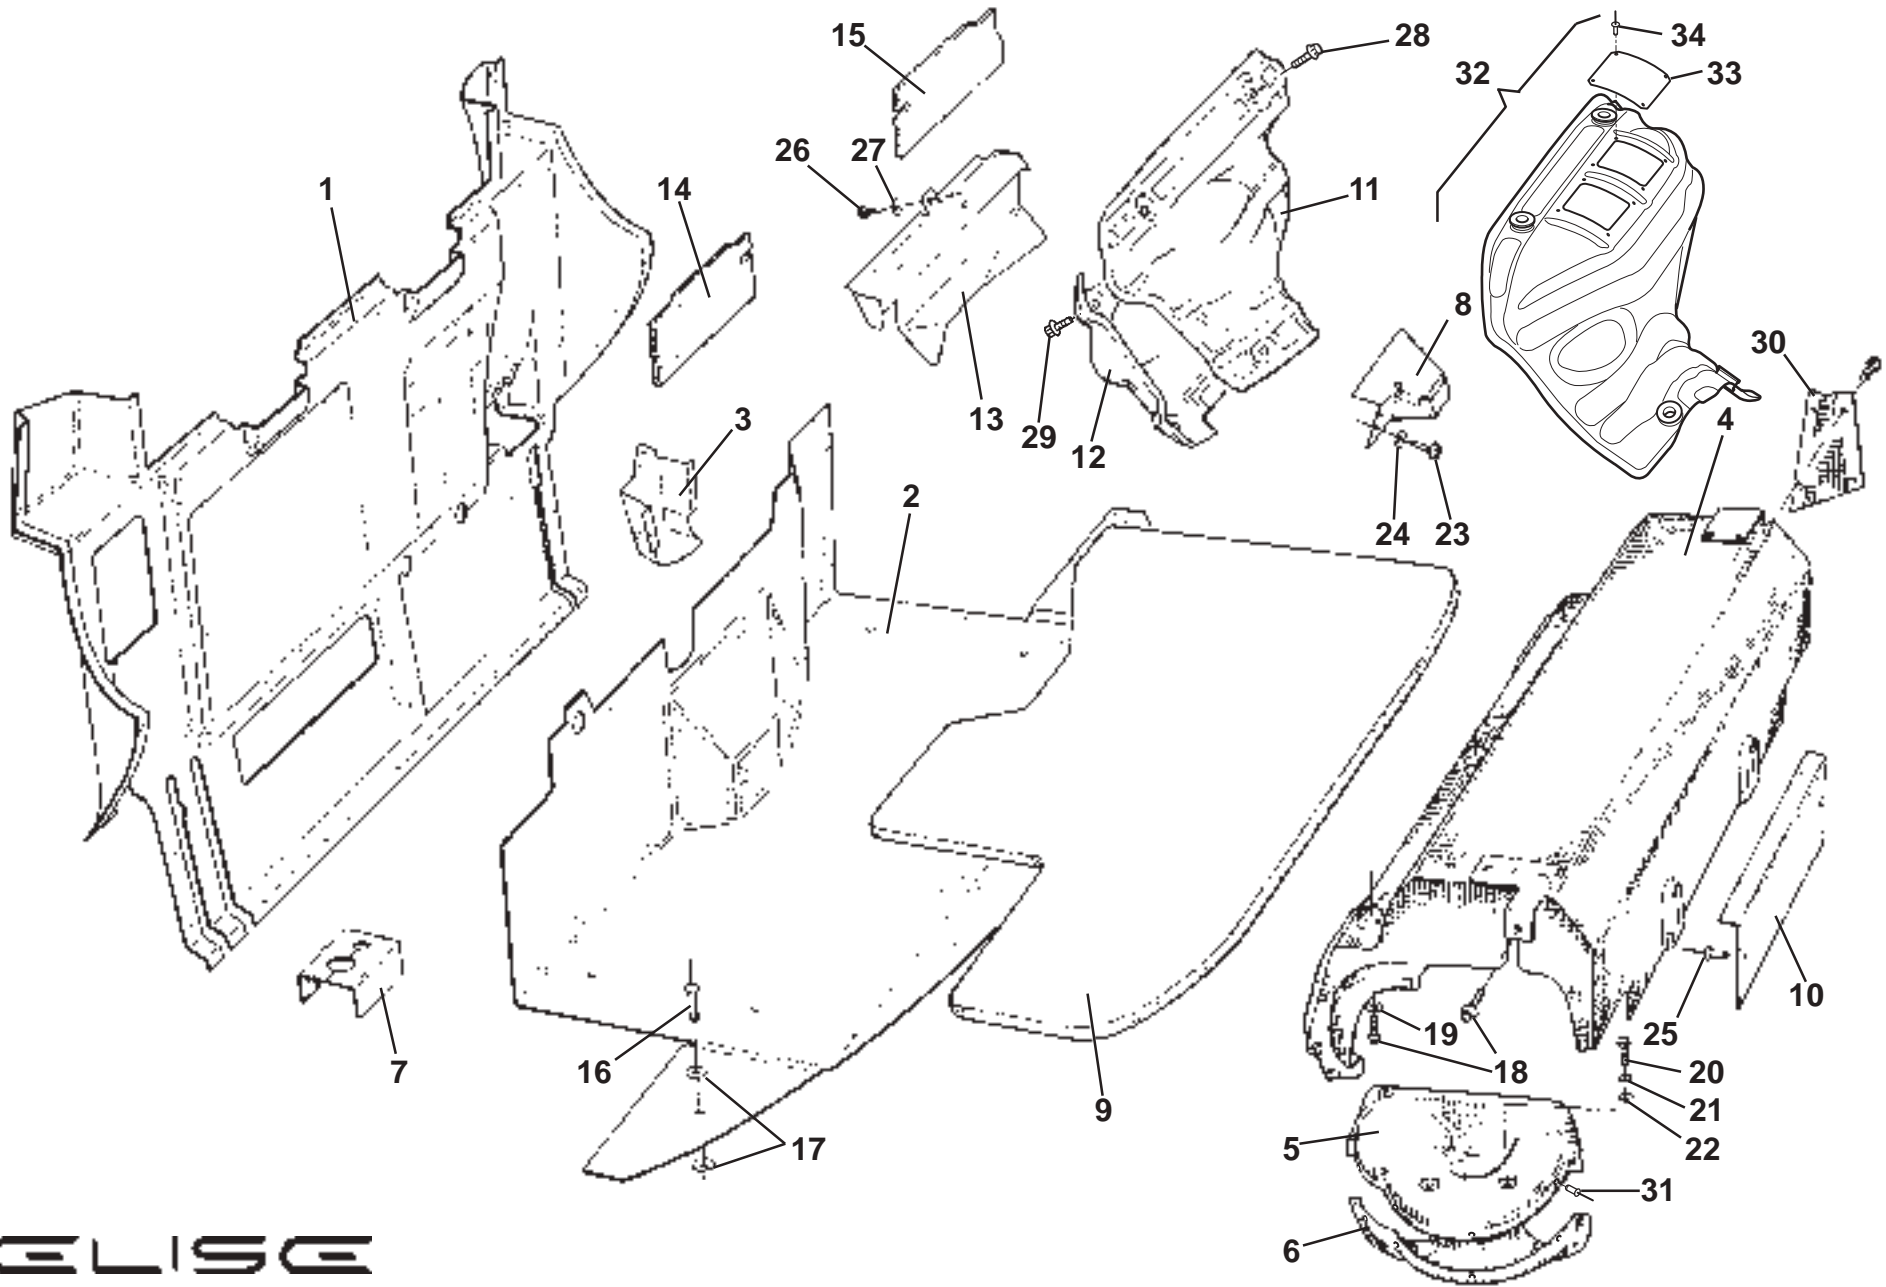

ELISE
45.05

Updated 24th January 2011

Service Parts List

ELISE

Function Code 45.05 Heatshields

<u>Dep</u>	<u>Part Description</u>	<u>Remarks</u>	<u>Option</u>	<u>Part Number</u>	<u>Qty</u>
01	Heatshield, bulkhead			B120B0065F	1
01a	Heatshield, bulkhead, LEV 2		'06 MY	A120B0138F	1
02	Heatshield, bootbox, Elise	540mm wide diffuser support plate	Elise, prior to '07.5 MY	B120S0005F	1
02a	Heatshield, bootbox, Exige	540mm wide diffuser support plate	Exige, prior to '07.5 MY	A122S0004F	1
02b	Heatshield, bootbox, Elise	710mm wide diffuser support plate	Elise, from '07.5 MY	C120S0005F	1
02c	Heatshield, bootbox, Exige	710mm wide diffuser support plate	Exige, from '07.5 MY	B122S0004F	1
02d	Heatshield, bootbox, Elise, GCC		Gulf States only	A120S0035F	1
03	Heatshield, striker assembly	Part of striker/lift assembly	Elise, A120B0012F R/B	B120B0012F	1
04	Heatshield Assembly, muffler		E120S0024F R/B	F120S0024F	1
04a	Heatshield Assembly, muffler, TCA brace	For double shear TCA brace	Optional	A120S0034F	1
05	Heatshield, muffler 'U' bend upper			D120S0029F	1
06	Heatshield, muffler 'U' bend lower			D120S0030F	1
07	Heatshield/NVH Pad, tank bay closure		A121L0046F R/B	B117S0046F	1
08	Heatshield, rear engine mount			B120S0010F	1
09	Heatshield, boot floor insulation			B120V0009F	1
10	Heatshield, rear license plate	Fits item 13, section 10.25	Prior to '07.5 MY	A117S0041F	1

ELISE