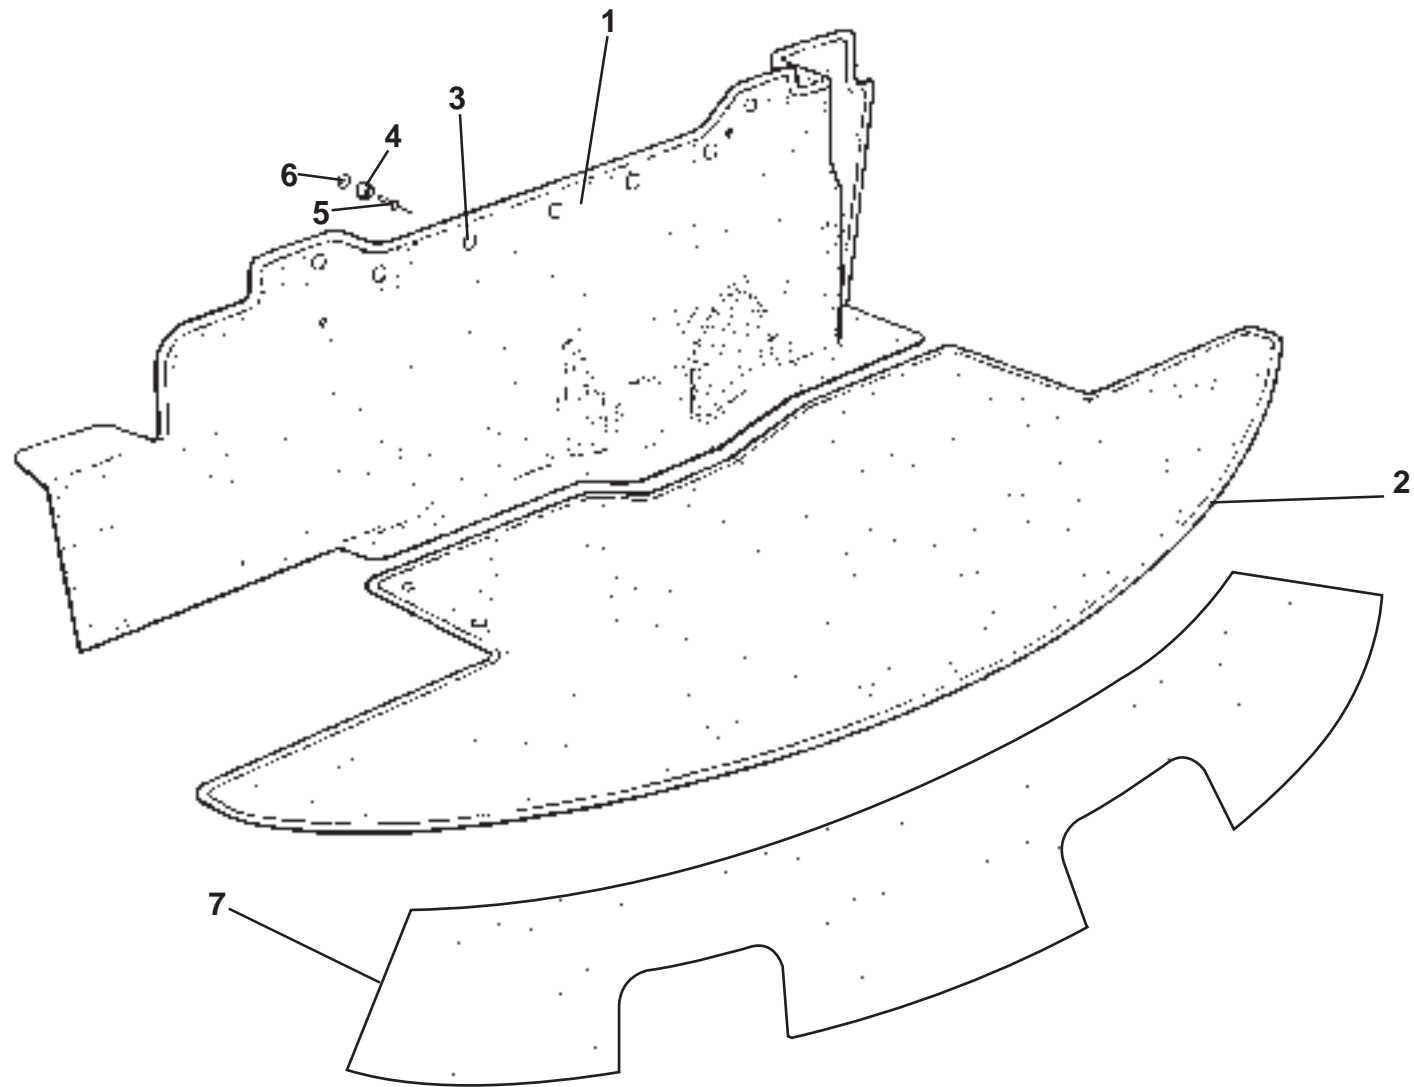

ELISE

15.24

Updated 16th July 2012

Service Parts List **ELISE**

Function Code 15.24 Luggage Compartment Carpet

<u>Dep</u>	<u>Part Description</u>	<u>Remarks</u>	<u>Option</u>	<u>Part Number</u>	<u>Qty</u>
01	Carpet, boot bulkhead		Elise	D120V0007J	1
01a	Carpet, boot bulkhead		Exige	A122V0002J	1
01b	Carrier/Carpet Assembly, boot bulkhead		Elise 2011 MY	B120B0363J	1
02	Carpet, boot floor			C120V0006K	1
02a	Carpet, boot floor		Elise 2011 MY	B120B0306J	1
03	Press Fastener Button, bulkhead/floor carpet fix.	Part of item 1		A111B6074F	9
03a	Press Fastener Socket, bulkhead carpet fix.	Part of item 1		A111B6075F	9
04	Press Fastener Stud, carpet to bulkhead/floor			A111B6076F	9
05	Pop Rivet, fastener fix.			A075W6070Z	9
06	Washer, flat, 1/8 x 3/8"			A075W4001Z	9
07	Carpet, boot rear transom, harness	Adapt to suit model	Common	A120V0004F	1

ELISE

Function Code: 15.24, Page: 1

Updated 16th July 2012