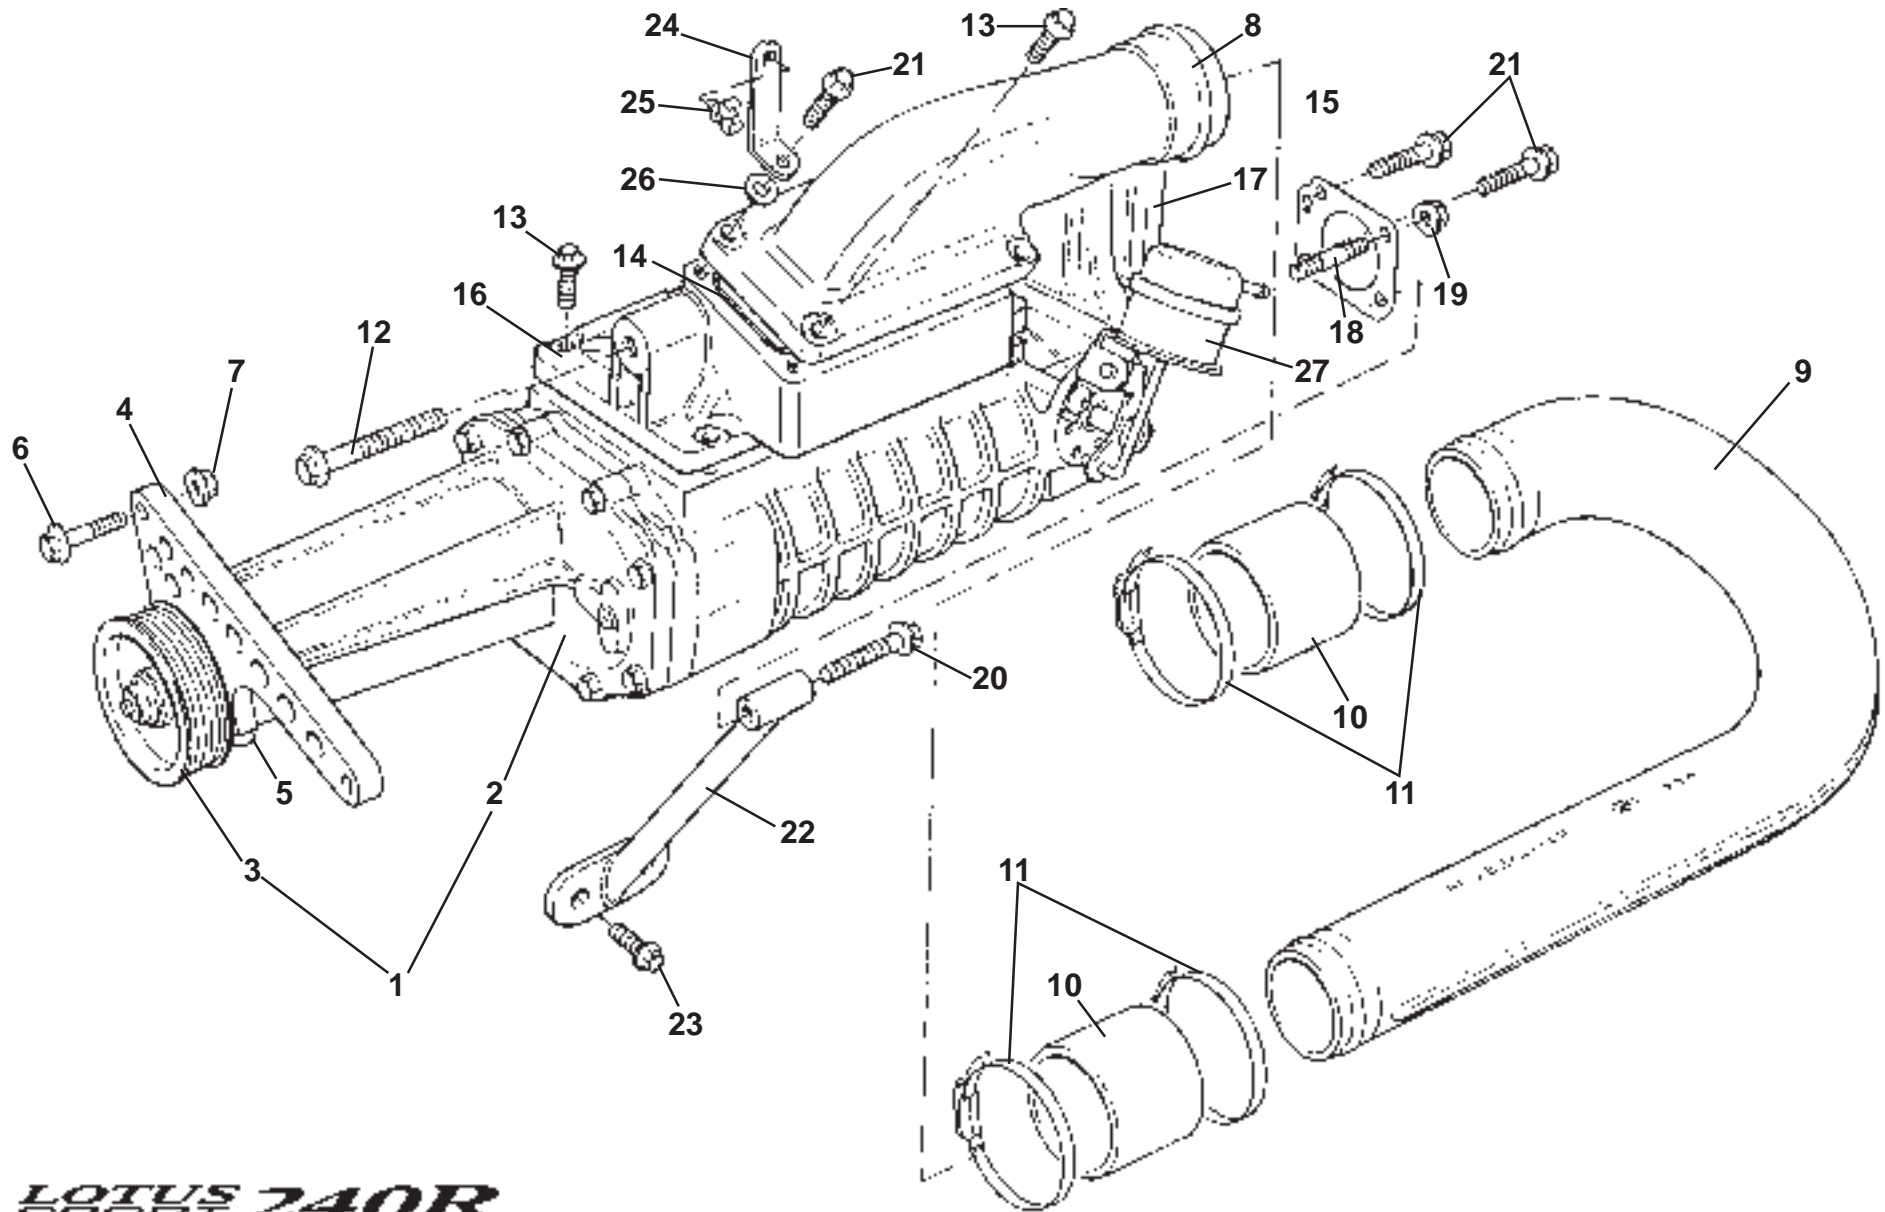

Service Parts List

LOTUS SPORT 240R

Function Code 42.07d Inlet Manifold, Supercharged Engine

<u>Dep</u>	<u>Part Description</u>	<u>Remarks</u>	<u>Option</u>	<u>Part Number</u>	<u>Qty</u>
01	Inlet Manifold			DLS3E0032J	1
02	Pipe, intercooler to inlet manifold			ALS3E6045F	1
03	Hose, pipe to intercooler/manifold			BLS3E6043F	2
04	Hose Clamp, 2.5" ID x 60mm, hose fixing			ALS3E6060F	4
05	Gasket, inlet manifold			A120E6342S	1
06	Bolt, M8 x 30 x 1.25, flg. hex. hd.,			ALS3E6062F	3
07	Bolt, M8 x 40 x 1.25, flg. hex. hd. lower RH fixing	Also retains intercooler bracket		A120E6325S	1
08	Stud, M8, lower centre fixing			B111E6081S	1
09	Nut, flange, M8, lower centre fixing			A120E6327S	1

LOTUS
SPORT 240R

42.09