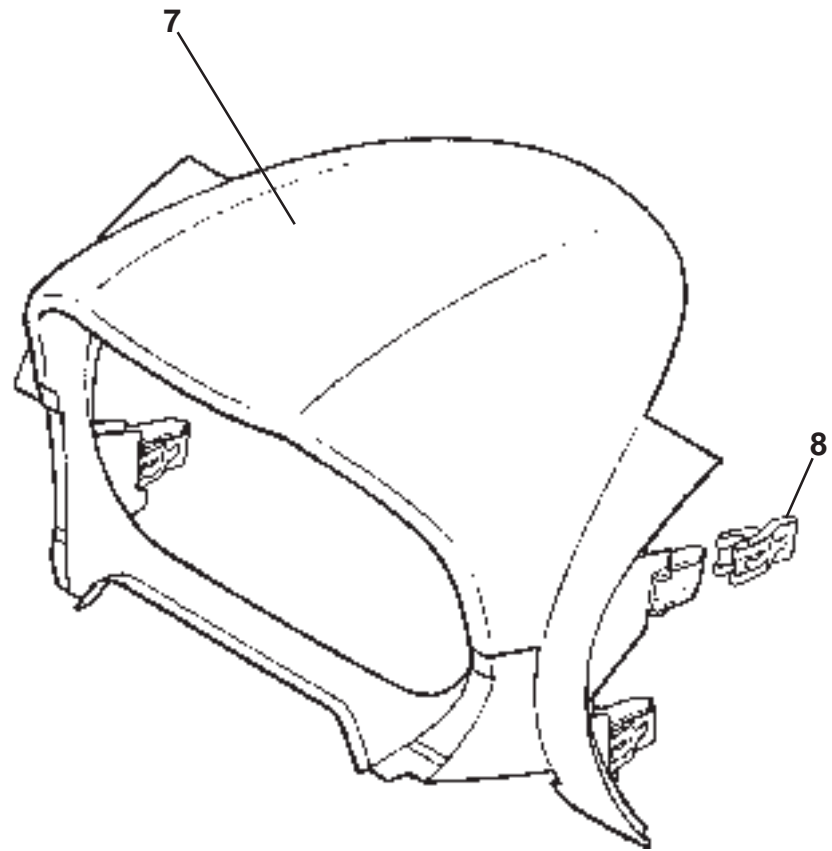

ELISE
14.10

Service Parts List **ELISE**

Function Code 14.10 Instrument Cowling

<u>Dep</u>	<u>Part Description</u>	<u>Remarks</u>	<u>Option</u>	<u>Part Number</u>	<u>Qty</u>
01	Instrument Cowling		Elise	C117U0040F	1
01a	Instrument Cowling, grey glove	Black stitching	Exige option	A122U0032K	1
01b	Instrument Cowling, grey glove	Beige stitching		A122V0072S	1
02	Bracket, instrument mounting, RH			C111U0156F	1
03	Bracket, instrument mounting, LH			C111U0155F	1
04	Nut, M4	Instrument pack to brackets		A075W3019F	4
05	Washer, flat, M4 x 9 x 0.8	Instrument pack to brackets		A082W4099F	4
06	Screw, M6 x 15, hex. hd.	Brackets to dash		A100A6024F	2
07	Instrument Cowling, airbag	C121U0030F R/B	Airbag cars, prior to '08 MY	D121U0030F	1
07a	Instrument Cowling, airbag, senosoft, charcoal		Airbag cars, '08 MY to Vin*	A121U0181F	1
07b	Instrument Cowling, airbag, microfibre	Black stitching		A120V0362S	1
07c	Instrument Cowling, airbag, microfibre	Beige stitching		A120V0447S	1
07d	Instrument Cowling, airbag, leather	Black stitching		A120V0363S	1
07e	Instrument Cowling, airbag, leather	Beige stitching		A120V0446S	1
07f	Instrument Cowling, senosoft, black		Elise 12 MY From Vin*	A138V0217F	1
08	Clip, cowling retention	Also for FLV panels (five clips total)	Airbag cars	A121U0156S	4
		*12 MY from approx vin CH_10646			

ELISE

Function Code: 14.10, Page: 1

Updated 1st October 2013