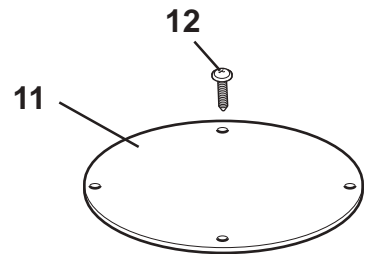

5

6

7

9

3

8

15

14

13

2

ELISE
17.27

Updated 16th July 2012