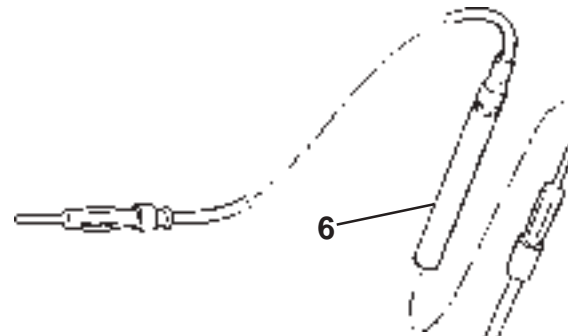

5

6

7

9

3

8

15

14

13

2

ELISE
17.27

Updated 16th July 2012