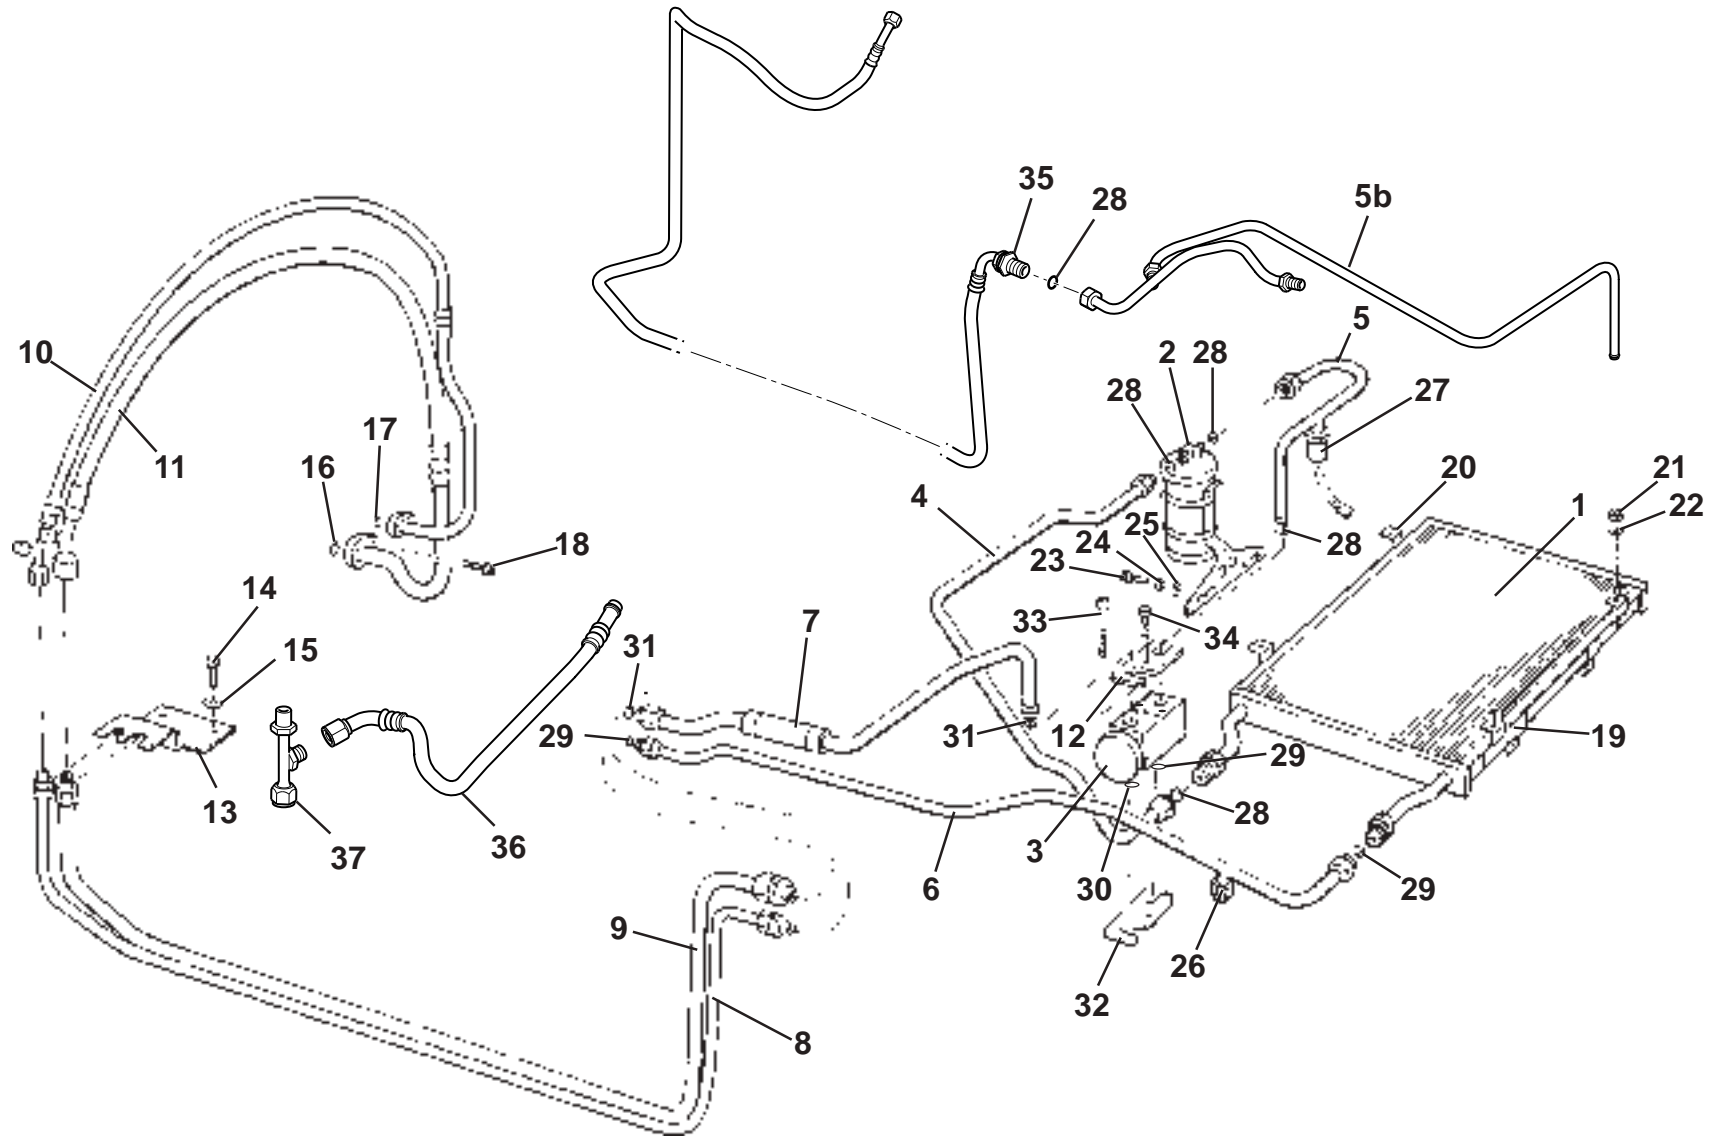

ELISE

18.03

Updated 1st May 2014

Service Parts List

Function Code 18.03 AC Components, Pipes, Hoses

<u>Dep</u>	<u>Part Description</u>	<u>Remarks</u>	<u>Option</u>	<u>Part Number</u>	<u>Qty</u>
01	Condenser, Sanden	Cylindrical tanks*	All replacements	A117P0042H	1
01a	Condenser, Tripac		Gulf States	A117P0130H	1
02	Receiver Drier/Bracket Assembly			A117P0060F	1
02a	Receiver Drier Assembly		Gulf States	A120P6007F	1
02b	Bracket, receiver drier assembly		Gulf States	A120P0162F	1
02c	Bracket stud Plate, receiver drier assembly		Gulf States	A120P0163F	1
03	Expansion Valve		1ZZ, 2ZZ	A117P0122S	1
03a	Expansion Valve		1ZR, 2ZR	A132P0107H	1
04	Refrigerant Pipe, receiver drier to condenser, LHD			A120P0007F	1
04a	Refrigerant Pipe, receiver drier to condenser, RHD			A120P0006F	1
04b	Refrigerant Pipe, receiver drier to condenser		Gulf States	A120P0152F	1
05	Refrigerant Pipe, receiver drier to expansion valve, LHD			A120P0005F	1
05a	Refrigerant Pipe, receiver drier to expansion valve, RHD			A117P0049F	1
5b	Refrigerant Pipe, receiver drier to TXV & bodyside		Gulf States	A120P0151F	1
06	Refrigerant Pipe, condenser to sill connection			A117P0051F	1
06a	Refrigerant Pipe, condenser to sill connection		Gulf States	A120P0177F	1
07	Refrigerant Pipe, expansion valve to sill connection, LHD			A120P0009F	1
07a	Refrigerant Pipe, expansion valve to sill connection, RHD			A120P0008F	1