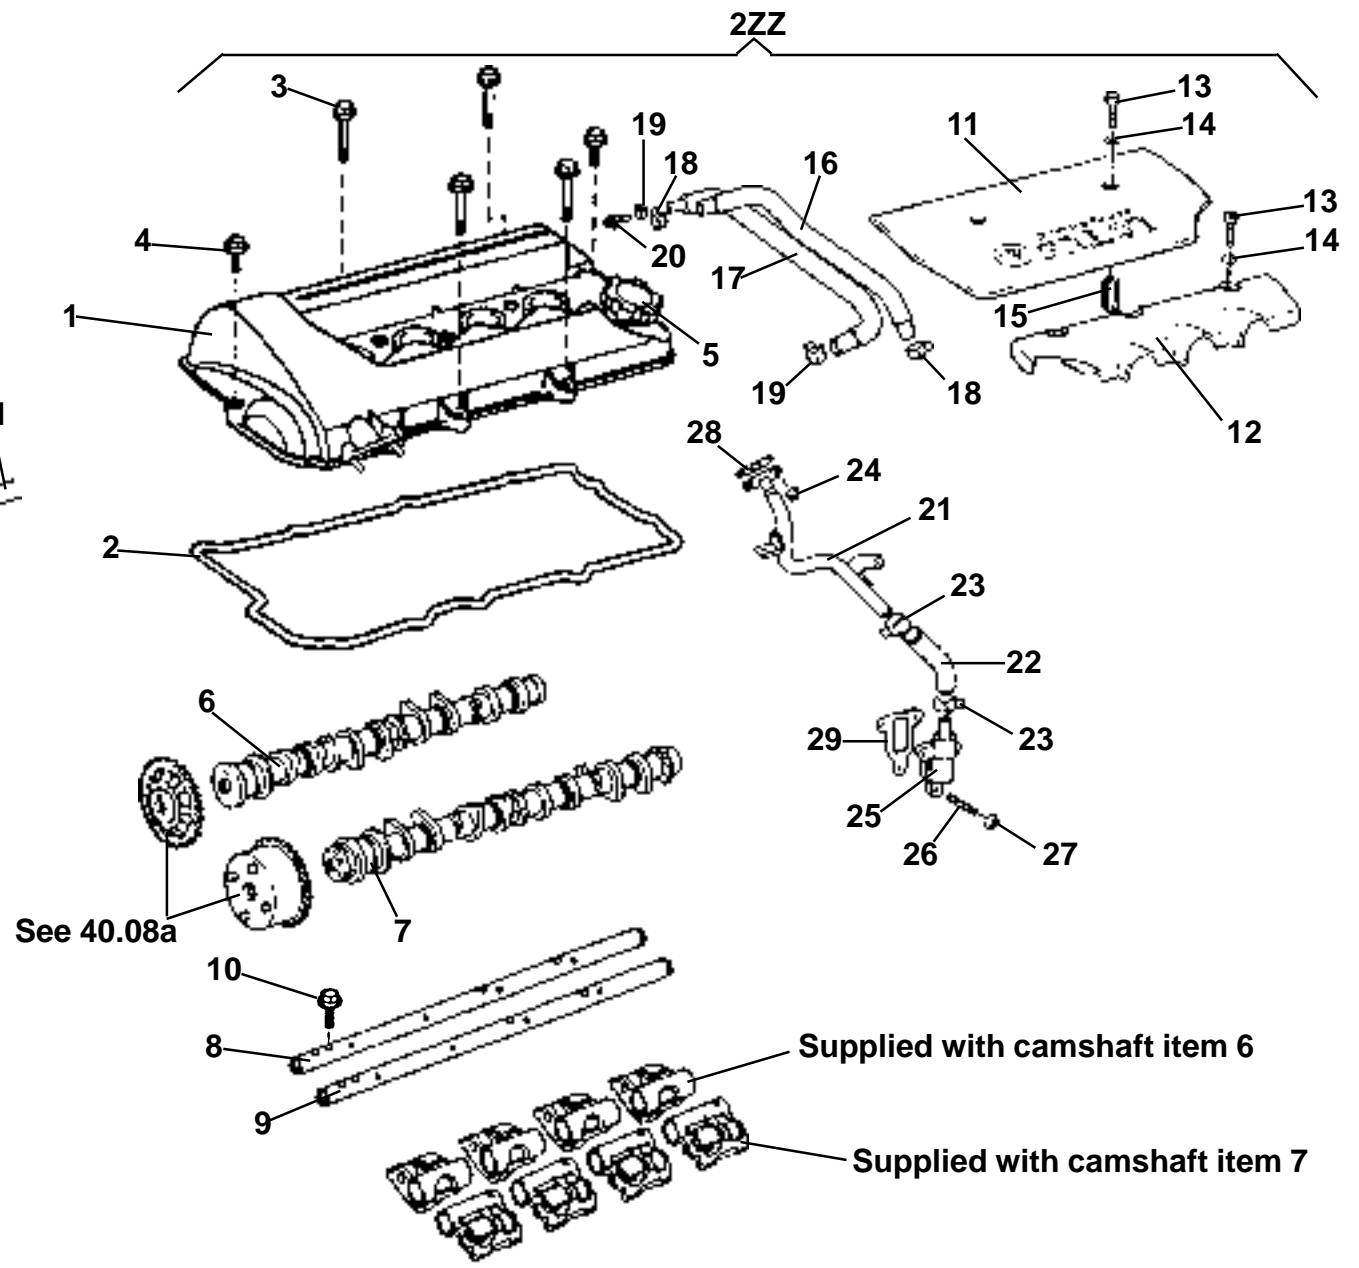

See 40.08a

ELISE

40.07

Service Parts List **ELISE**

Function Code 40.07 Camshafts, Tappets, Cam Cover

<u>Dep</u>	<u>Part Description</u>	<u>Remarks</u>	<u>Option</u>	<u>Part Number</u>	<u>Qty</u>
01	Camshaft Cover, 2ZZ		111R, Elise R, Exige	A120E6124S	1
02	Gasket, cam cover, 2ZZ		111R, Elise R, Exige	A120E6119S	1
03	Bolt, cover to head		111R, Elise R, Exige	A120E6131S	6
04	Screw, cover to head		111R, Elise R, Exige		2
05	Oil Filler Cap		111R, Elise R, Exige	A120E6105S	1
06	Camshaft/Rockers, exhaust		111R, Elise R, Exige	A120E6200S	1
07	Camshaft/Rockers, inlet		111R, Elise R, Exige	A120E6199S	1
08	Shaft, exhaust rockers		111R, Elise R, Exige	A120E6266S	1
09	Shaft, inlet rockers		111R, Elise R, Exige	A120E6265S	1
10	Bolt, flg. hd., rocker shaft retention		111R, Elise R, Exige	A120E6267S	10
11	Cover, spark plugs, 2ZZ		111R, Elise R, Exige	B120E0022F	1
12	Cover, fuel injection		111R, Elise R, Exige	A120E0011F	1
12a	Cover, fuel injection, S/C Exige		Exige S	A128E0026K	1
12b	Cover, fuel injection, S/C Elise		Elise SC*	A120E0055K	1
13	Screw, M6 x 16, pan, torx hd. S/S, covers to head		A111W7170F R/B	A117W2213F	5
14	Washer, flat, M6 x 12, covers to head		111R, Elise R, Exige	A100W4127F	5
15	Hexagonal Bar, M6 x 25, plug cover to head		111R, Elise R, Exige	A120W6743F	2
16	Hose, No. 2, cylinder head ventilation	Manual Throttle body	Prior to '06 MY	A120E6169S	1

ELISE

Function Code: 40.07, Page: 1

Updated 1st April 2014