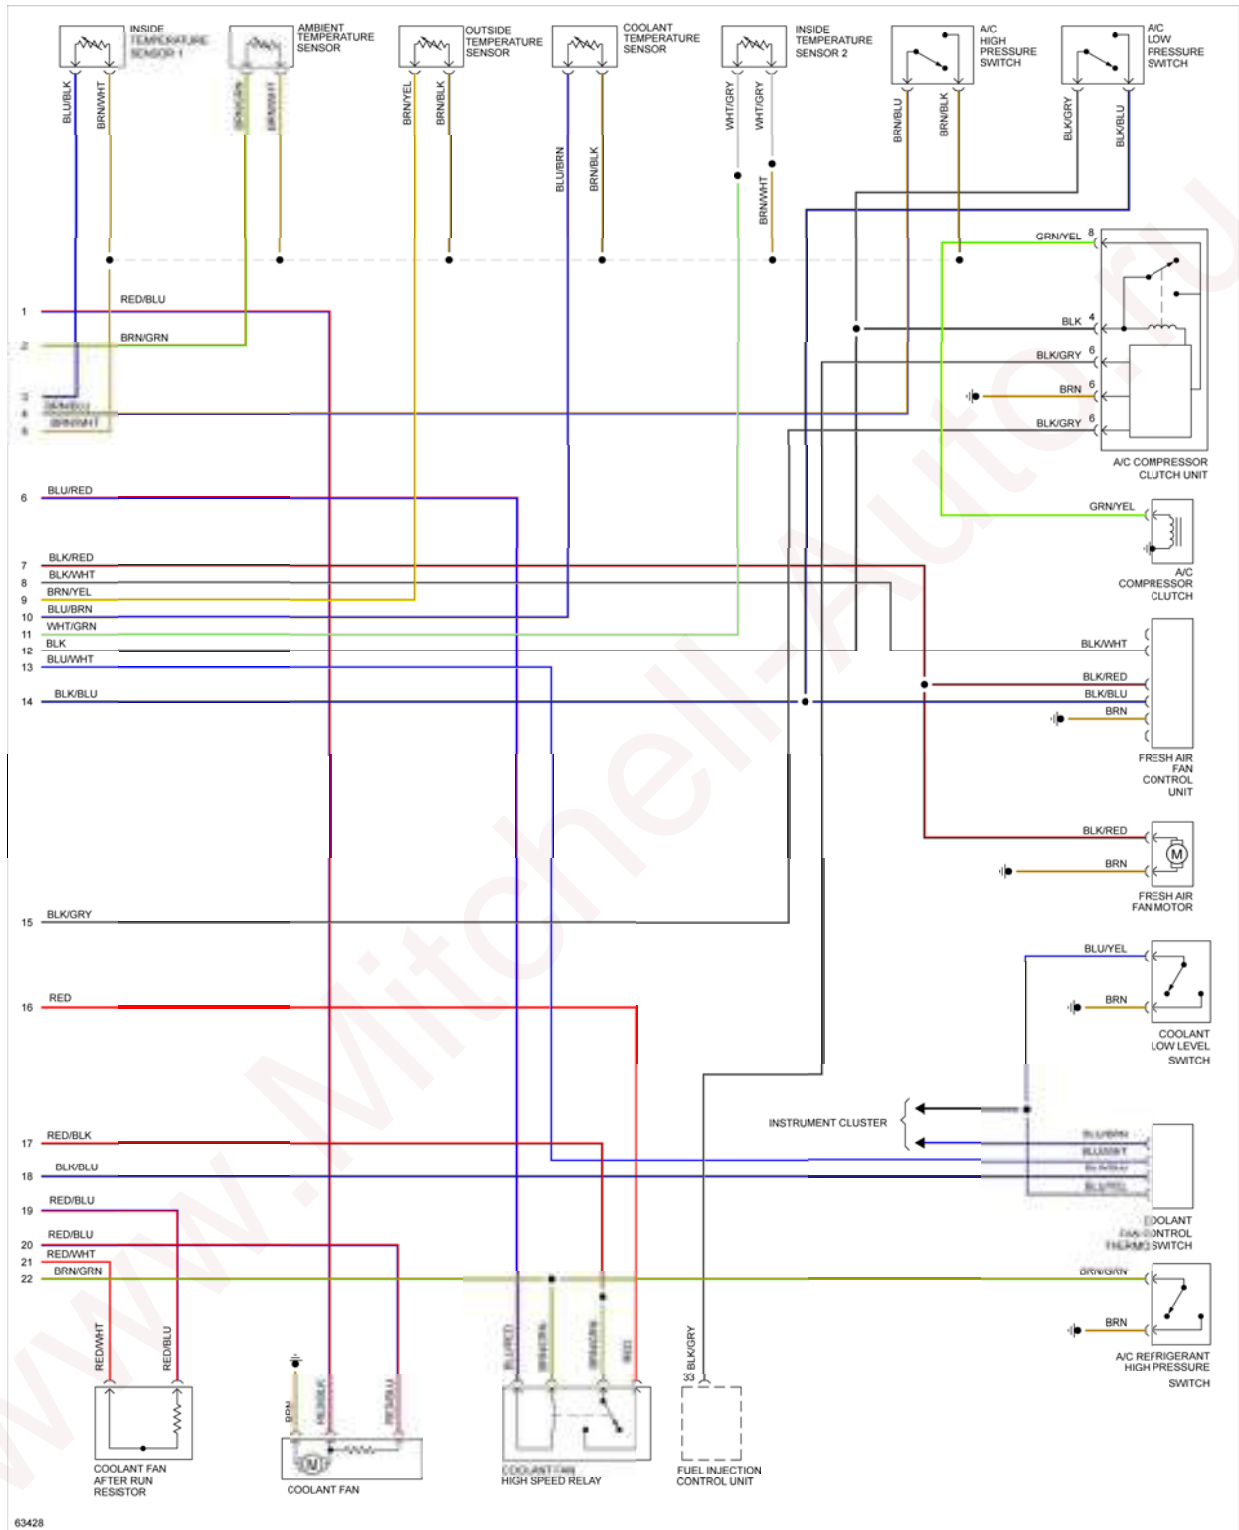

**SYSTEM WIRING DIAGRAMS**

**Audi - 90**

**AIR CONDITIONING**

www.Mitchell-Auto.ru

Fig. 1: Automatic A/C Circuit (1 of 2)

Fig. 2: Automatic A/C Circuit (2 of 2)

Fig. 3: Manual A/C Circuit

COOLING FAN

Fig. 4: Cooling Fan Circuit

DEFOGGERS

Fig. 5: Defoggers Circuit

## HORN

Fig. 6: Horn Circuit

MEMORY SYSTEMS

Fig. 7: Memory Systems Circuit

## POWER DOOR LOCKS

Fig. 8: Power Door Locks Circuit

POWER MIRRORS

**Fig. 9: Power Mirrors Circuit**

**POWER SEATS**

Fig. 10: Heated Seats Circuit

**Fig. 11: Passenger Power Seat Circuit**

**POWER WINDOWS**