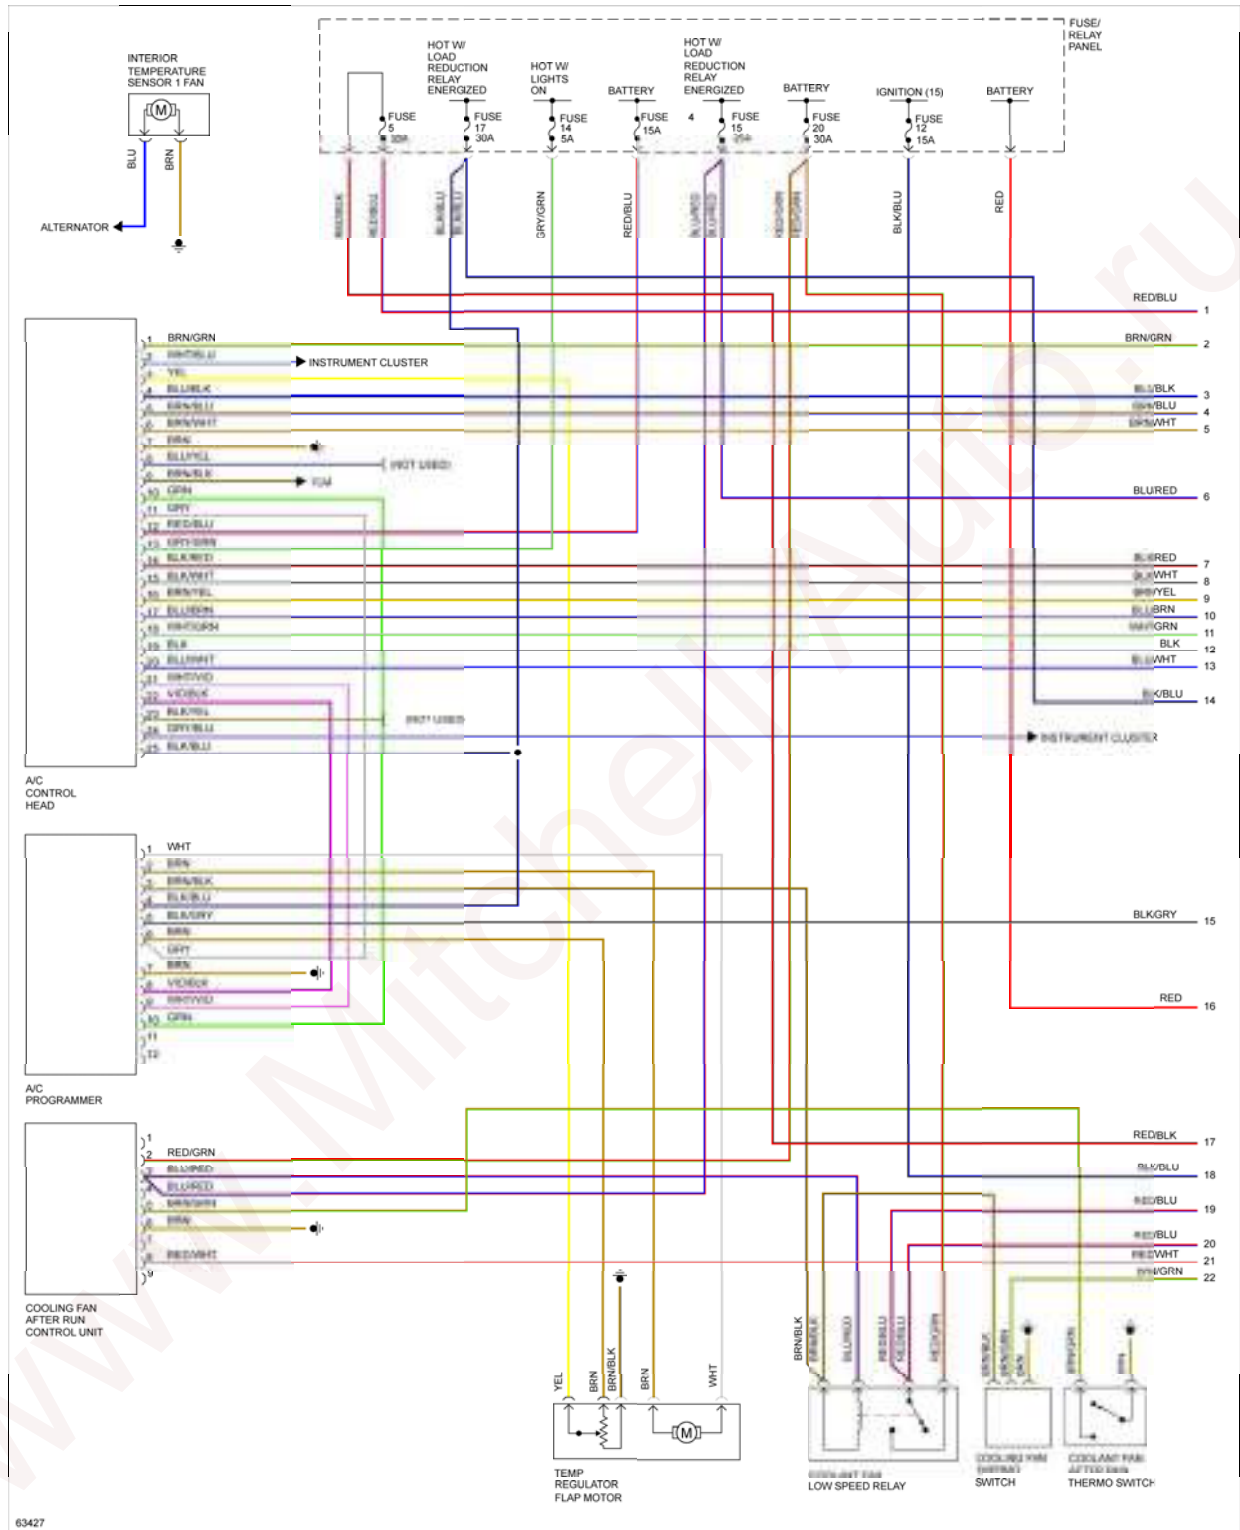

**SYSTEM WIRING DIAGRAMS**

**Audi - 90**

**AIR CONDITIONING**

www.Mitchell-Auto.ru

Fig. 1: Automatic A/C Circuit (1 of 2)

Fig. 2: Automatic A/C Circuit (2 of 2)

Fig. 3: Manual A/C Circuit

COOLING FAN

Fig. 4: Cooling Fan Circuit

DEFOGGERS

Fig. 5: Defoggers Circuit

## HORN

Fig. 6: Horn Circuit

MEMORY SYSTEMS

Fig. 7: Memory Systems Circuit

## POWER DOOR LOCKS

Fig. 8: Power Door Locks Circuit

POWER MIRRORS

**Fig. 9: Power Mirrors Circuit**

**POWER SEATS**

Fig. 10: Heated Seats Circuit

**Fig. 11: Passenger Power Seat Circuit**

**POWER WINDOWS**