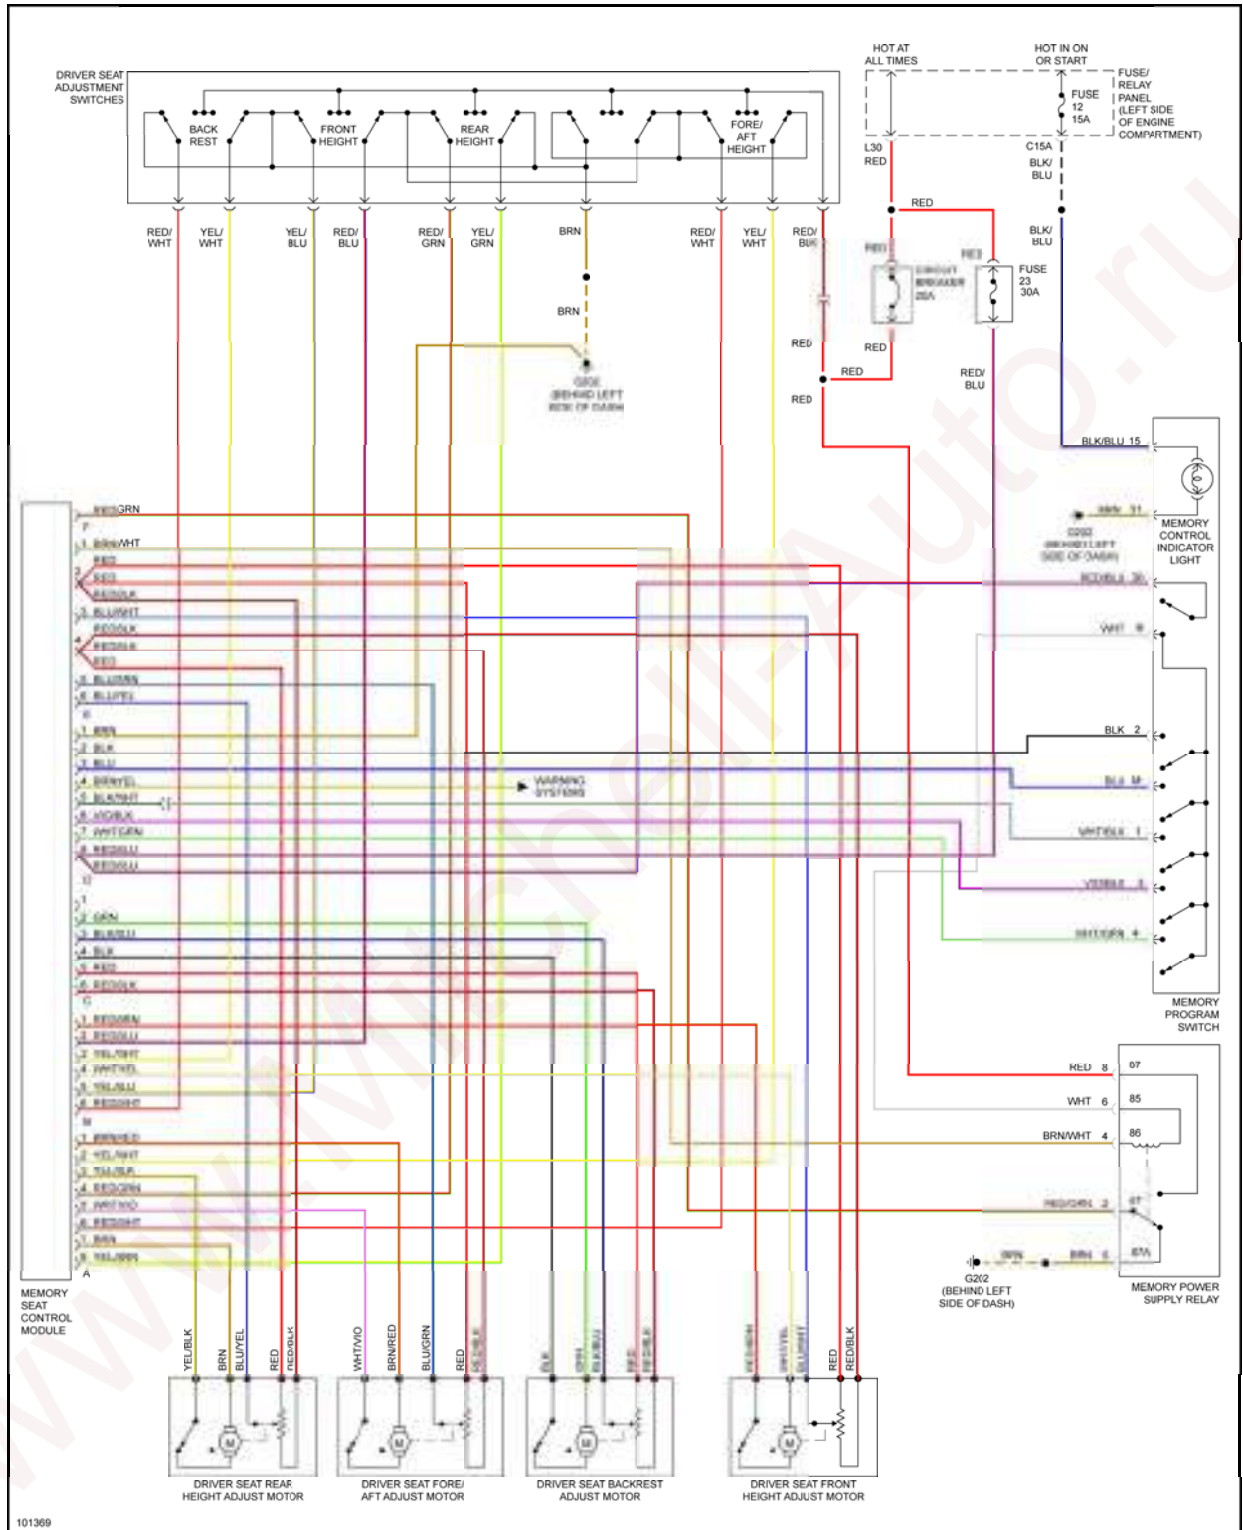

**SYSTEM WIRING DIAGRAMS**

**Audi - 90**

**AIR CONDITIONING**

www.Mitchell-Auto.ru

Fig. 1: Automatic A/C Circuit (1 of 2)

Fig. 2: Automatic A/C Circuit (2 of 2)

Fig. 3: Manual A/C Circuit

COOLING FAN

Fig. 4: Cooling Fan Circuit

DEFOGGERS

Fig. 5: Defoggers Circuit

## HORN

Fig. 6: Horn Circuit

MEMORY SYSTEMS

Fig. 7: Memory Systems Circuit

## POWER DOOR LOCKS

Fig. 8: Power Door Locks Circuit

POWER MIRRORS

**Fig. 9: Power Mirrors Circuit**

**POWER SEATS**

Fig. 10: Heated Seats Circuit

**Fig. 11: Passenger Power Seat Circuit**

**POWER WINDOWS**