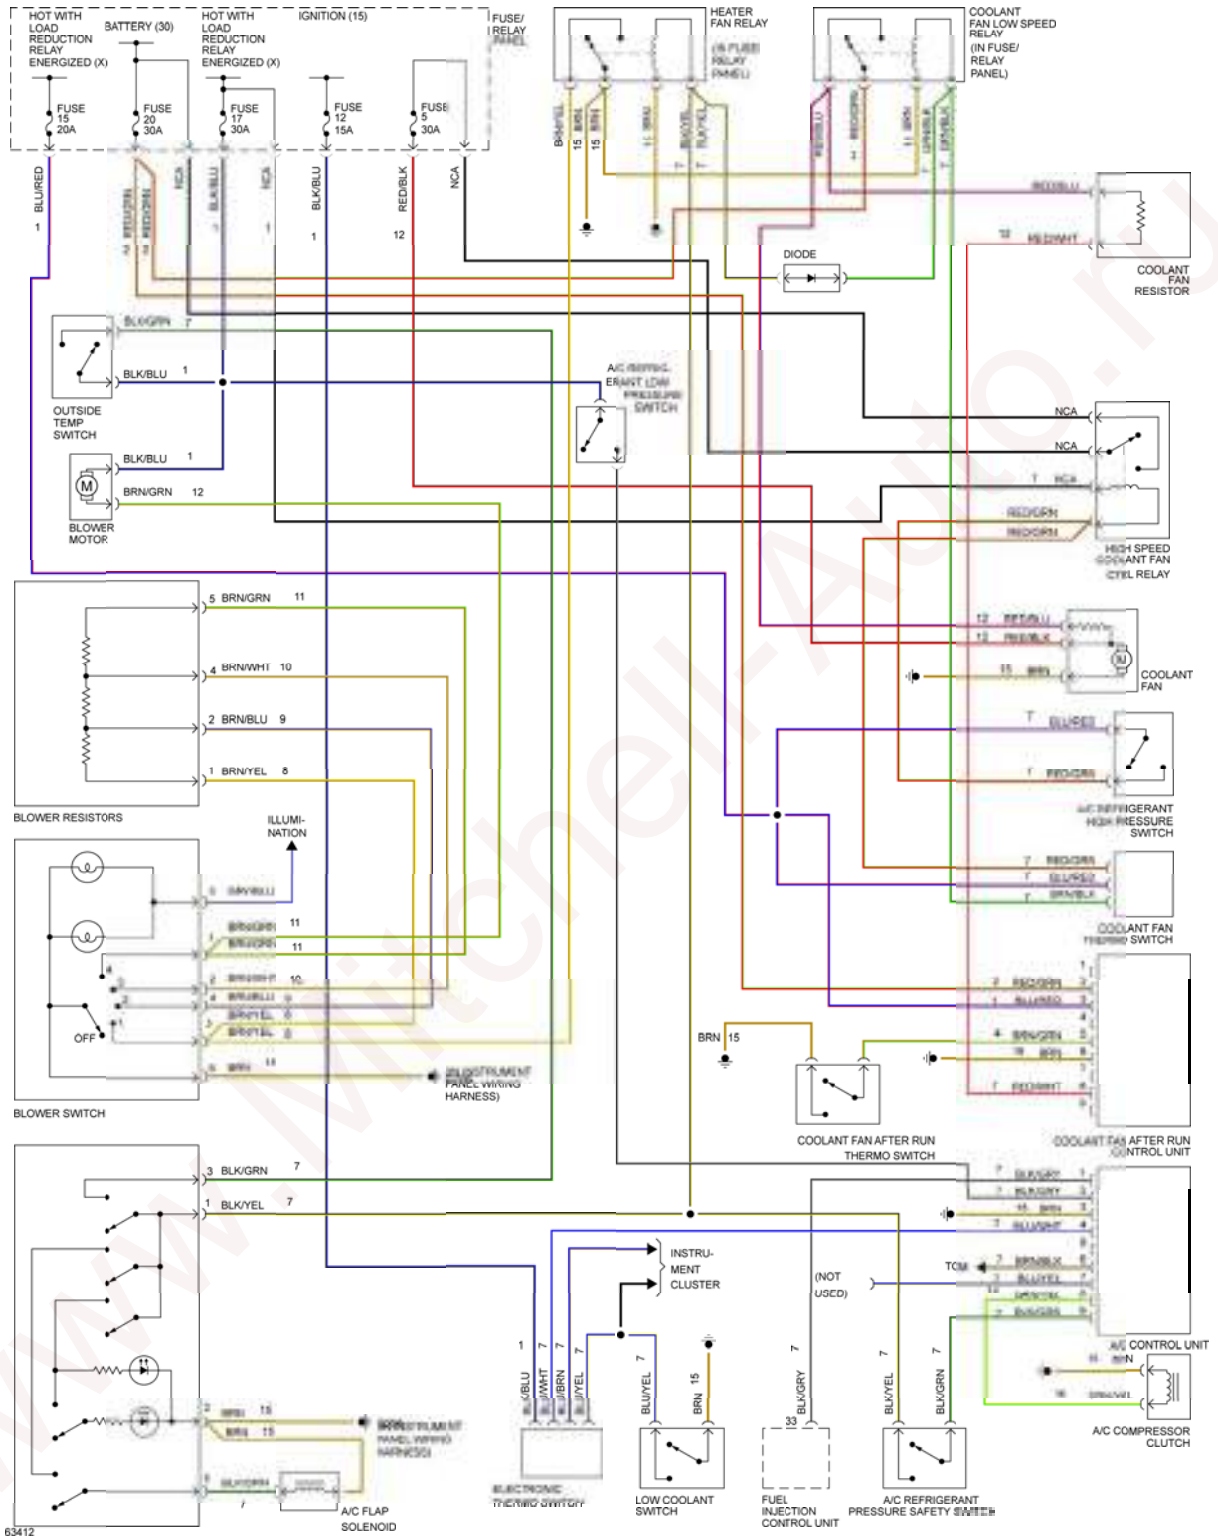

**SYSTEM WIRING DIAGRAMS**

**Audi - 90**

**AIR CONDITIONING**

www.Mitchell-Auto.ru

Fig. 1: Automatic A/C Circuit (1 of 2)

Fig. 2: Automatic A/C Circuit (2 of 2)

Fig. 3: Manual A/C Circuit

COOLING FAN

Fig. 4: Cooling Fan Circuit

DEFOGGERS

Fig. 5: Defoggers Circuit

## HORN

Fig. 6: Horn Circuit

MEMORY SYSTEMS

Fig. 7: Memory Systems Circuit

## POWER DOOR LOCKS

Fig. 8: Power Door Locks Circuit

POWER MIRRORS

**Fig. 9: Power Mirrors Circuit**

**POWER SEATS**

Fig. 10: Heated Seats Circuit

**Fig. 11: Passenger Power Seat Circuit**

**POWER WINDOWS**