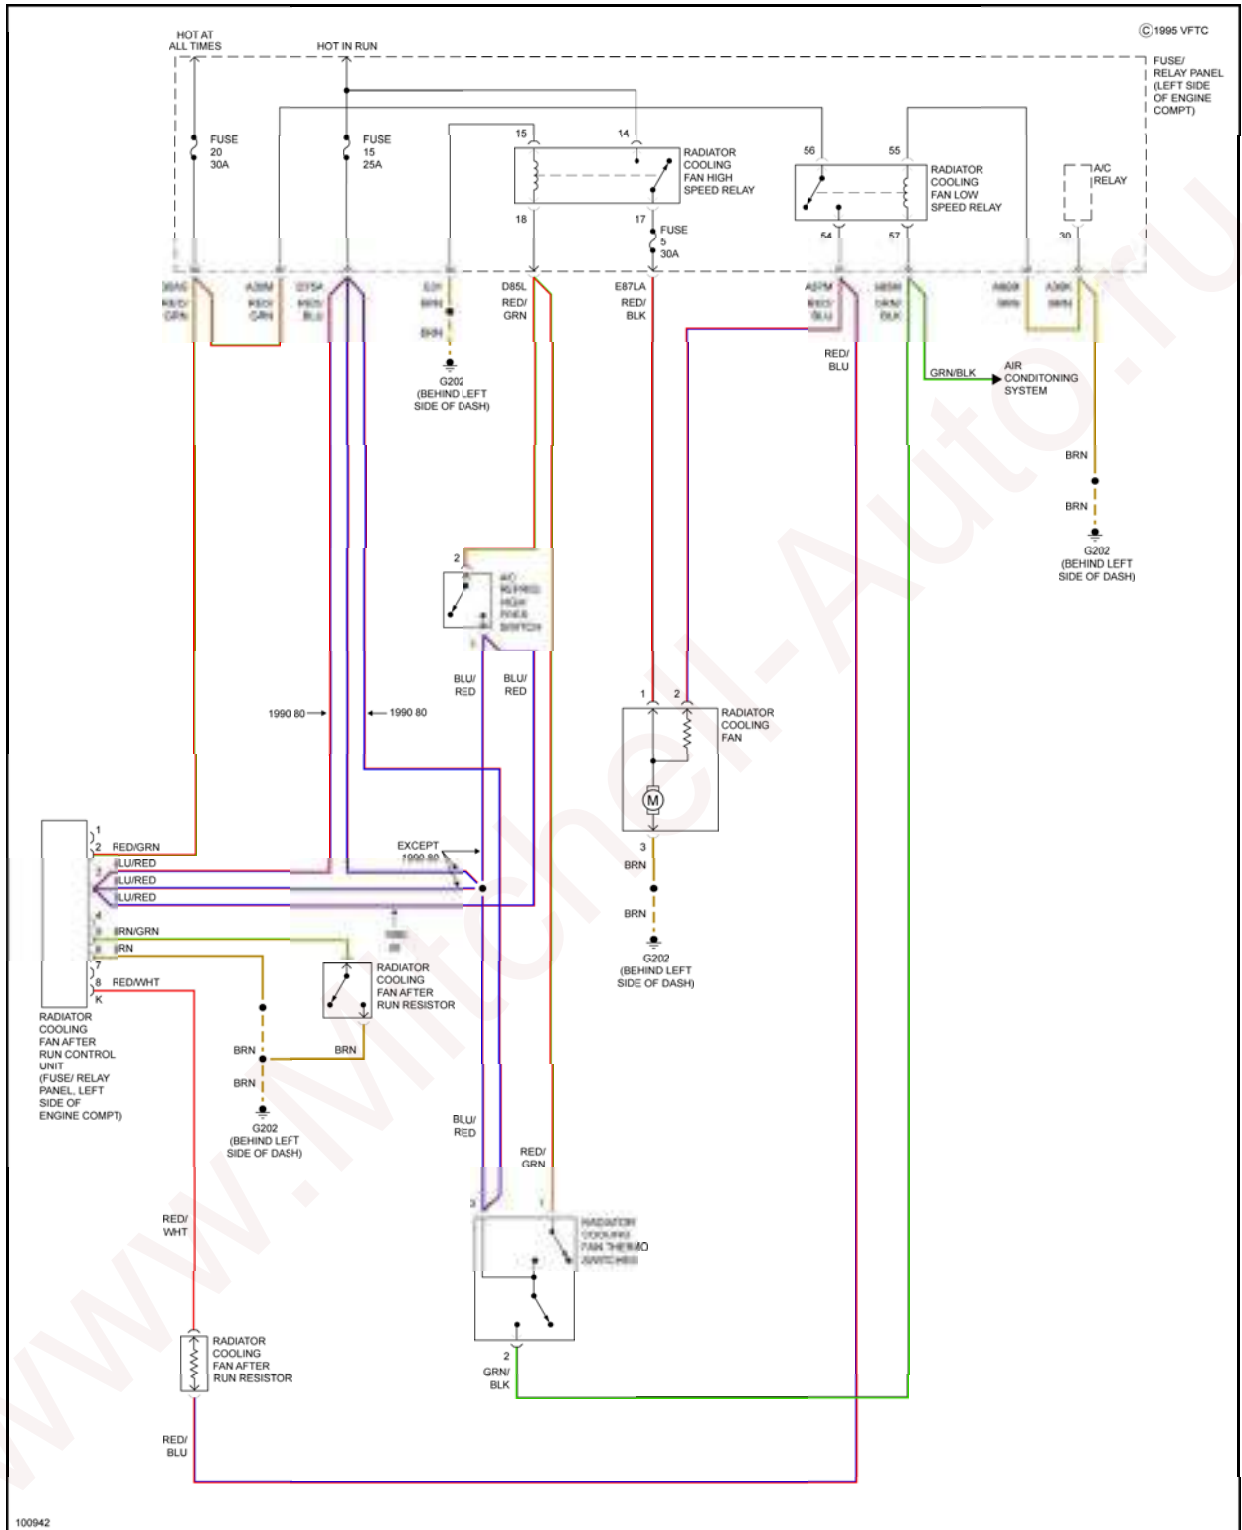

**SYSTEM WIRING DIAGRAMS**

**Audi - 90**

**AIR CONDITIONING**

www.Mitchell-Auto.ru

Fig. 1: Automatic A/C Circuit (1 of 2)

Fig. 2: Automatic A/C Circuit (2 of 2)

Fig. 3: Manual A/C Circuit

COOLING FAN

Fig. 4: Cooling Fan Circuit

DEFOGGERS

Fig. 5: Defoggers Circuit

## HORN

Fig. 6: Horn Circuit

MEMORY SYSTEMS

Fig. 7: Memory Systems Circuit

## POWER DOOR LOCKS

Fig. 8: Power Door Locks Circuit

POWER MIRRORS

**Fig. 9: Power Mirrors Circuit**

**POWER SEATS**

Fig. 10: Heated Seats Circuit

**Fig. 11: Passenger Power Seat Circuit**

**POWER WINDOWS**