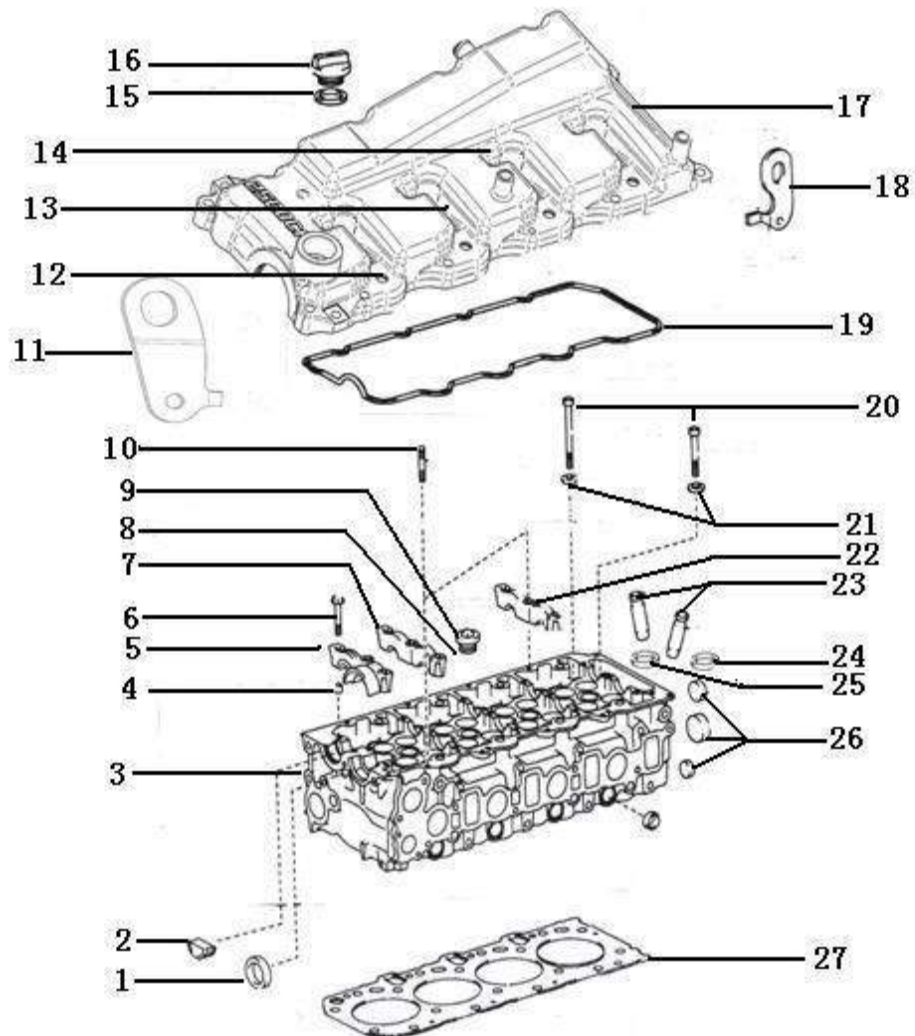

Engine Assy

No.	Part number	Part name
0	DK4A-1601020A	Pressure plate,clutch
0	DK4A-1601050A	Driven plate,clutch
0	DK4A-1602040	Slave pump,clutch
0	DK4A-3407000A	Power steering pump
0	DK4B-3601010	ECU
0	DK4B-3601010-1	ECU-with anti-theft function
0	DK4B-3601010-2	ECU-without anti-theft function
0	3093591	Crankshaft position sensor
1	3733001	Diesel engine Assy-DK4B
1	3733522	Slave pump hose,clutch
2	3733502	Transmission Assy -038T8

Cylinder head

No.	Part number	Part name
1	DK4A-1003070	Camshaft oil seal
3	DK4A-1003034	Cylinder head
4	495QF-E-1003032	Location pin sleeve, camshaft bearing cap
5	DK4A-1003031	1st bearing cover, camshaft
6	DK4A-1003050	Bearing cap bolt, camshaft
7	DK4A-1003033	Bearing cover, camshaft
11	DK4A-1003020	Front drop hanger
12	DK4A-1003087	Oil seal, clamp plate
13	DK4A-1003086	Oil seal, fuel injector clamp plate bolt
14	DK4A-1003085	Oil seal, fuel injector
14	DK4A-1002044	Corehole plug 35
16	DK4A-1003083	Oil filler cap
17	DK4A-1003060	Cylinder head cover
18	DK4A-1003016	Rear drop hanger
19	DK4A-1003061	Seal ring, cylinder head cover
20	DK4A-1003012	Cylinder head bolt
21	DK4A-1003014	Cylinder head bolt washer
22	DK4A-1003032	No.5 bearing cover, camshaft
23	DK4A-1003036	Valve guide
24	DK4A-1003037	Exhaust valve seat sing
25	DK4A-1003035	Intake valve seat sing
26	DK4A-1003044	Corehole plug 30
27	DK4A-1003090	Cylinder head gasket