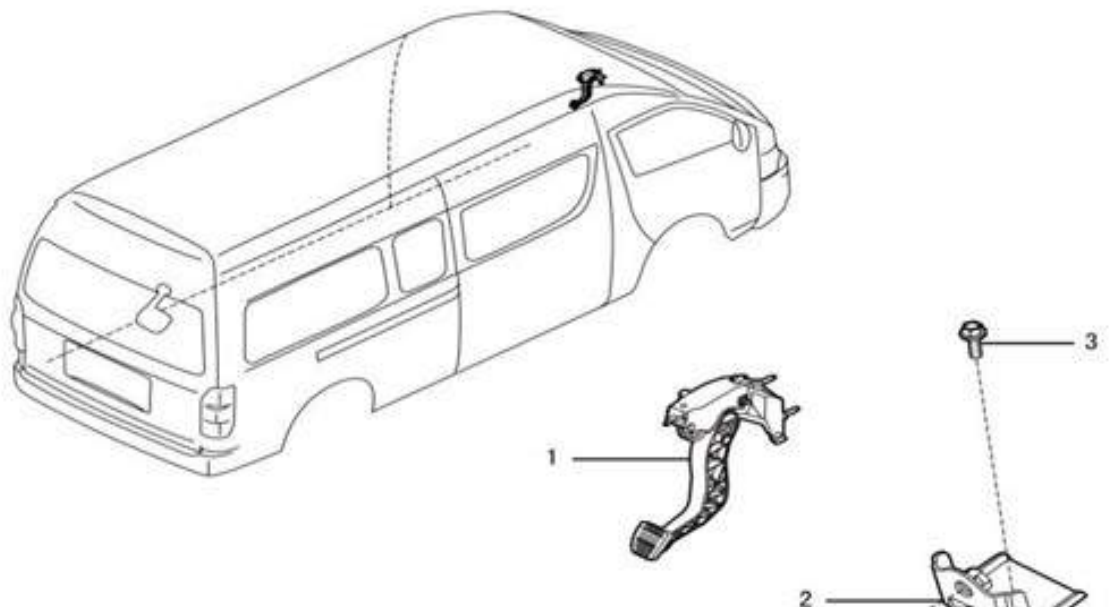

No.	Part number	Part name
2	3731506	Engine wire harness

Accelerator pedal

No.	Part number	Part name
1	3732870	Electronic accelerator pedal
2	1003125	Nut M6
3	1003321	Screw

Clutch pedal

No.	Part number	Part name
1	3732836	Clutch pedal
2	3732817	Bracket