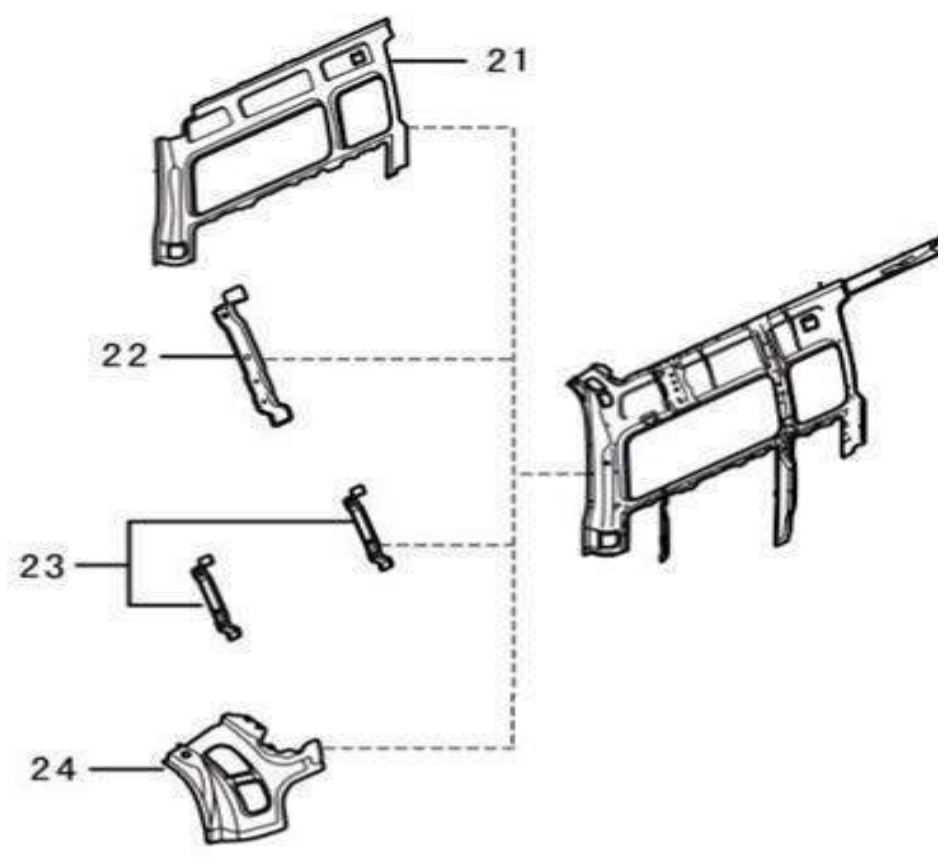

Right side wall

20—

No.	Part number	Part name
1	SHH-3726848-Y	Right side wall Assy
2	SHH-3726502-Y	Inner plate,right side wall
3	SHH-3726500-Y	Outer plate,right side wall
5	3726066	Outer Rear baffle-plate,wheel cover FR
9	SHH-3726520-Y	Right Outer plate,tail door framework
10	SHH-3726514-Y	Lower reinforcement board,pillar FR
11	3726508	Right water drain,roof
12	SHH-3726530-Y	Upper slide rail,side sliding door
13	SHH-3726516-Y	Rear outer plate,right side wall
15	SHH-3726542-Y	Outer plate,wheel cover RR
16	3726512	Sill,FR
17	SHH-3726536-Y	Right center pillar reinforcement board
19	SHH-3726526-Y	Middle outer plate,right side wall
20	3725858	Rear outer plate,right side wall
21	3725862	Rear inner plate,right side wall
21	3725876	Rear inner plate,right side wall
21	3725880	Rear inner plate,right side wall
21	3725918	Rear inner plate,right side wall
25	SHH-3726558-Y	Center pillar inner plate,right side wall
26	SHH-3726544-Y	Front pillar inner plate,right side wall
27	SHH-3726546-Y	C pillar reinforcement board,right side wall