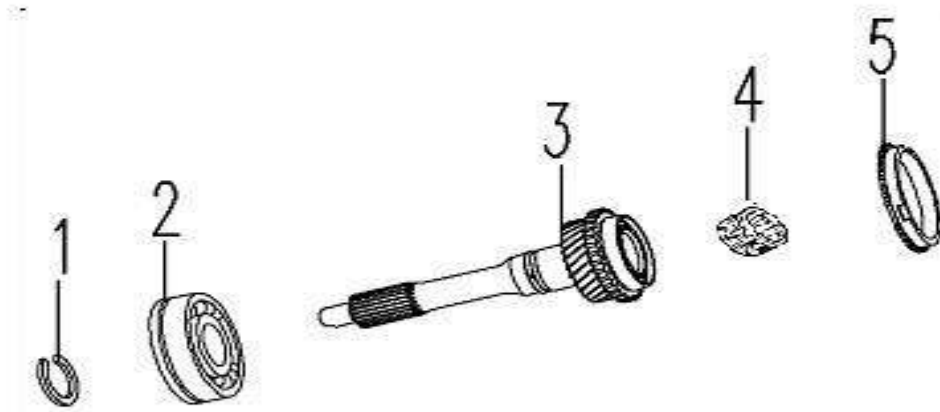

2	038-1701047	Oilway	1	Piece	Ⓜ
3	038-1701046	Nozzle tip	1	Piece	Ⓜ
4	038-1701041	Rear body Assy	1	Piece	Ⓜ
5	038-1701059	Plug	1	Piece	Ⓜ

Input shaft

No.	Part number	Part name	Qty/unit	Unit	Ordering