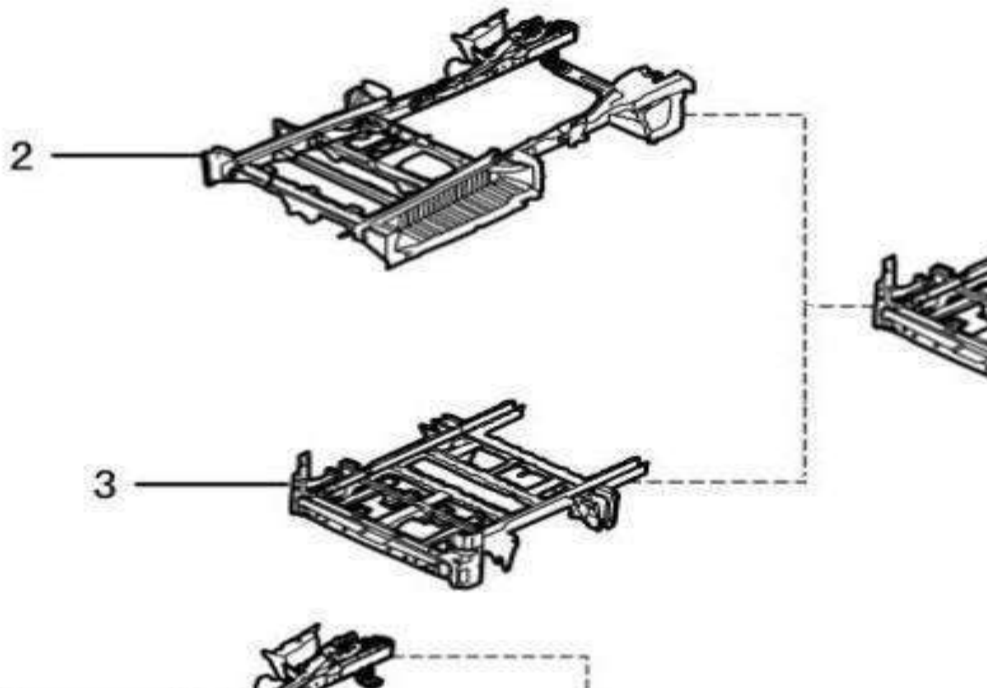

20	3726863	Middle slide rail,side sliding door
21	SHH-3727700-01-Y	tail door
	SHH-3727700-01-Y	tail door
22	3726855	Left hinge,tail door
23	3726854	Right hinge,tail door
26	SHH-3724239-Y	Secondary cover,engine
27	SHH-3724241-Y	Main cover,engine
31	3724216	Access hole cover,fuel tank
34	SHH-3724225-01-Y	Roof
35	3724001	Front roof
36	3724379	Rear Roof
37	SHH-3724226-Y	Roof cross member No.1
38	SHH-3724375-Y	Roof cross member No.3
42	SHH-3724227-Y	Roof cross member No.2
43	SHH-3724228-Y	Roof cross member No.6
44	SHH-3724229-Y	Roof cross member No.8
46	3724002	Front cross member,roof
47	SHH-3724223-Y	Roof cross member No.5
48	SHH-3724224-Y	Rear cross member,roof

Frame 1