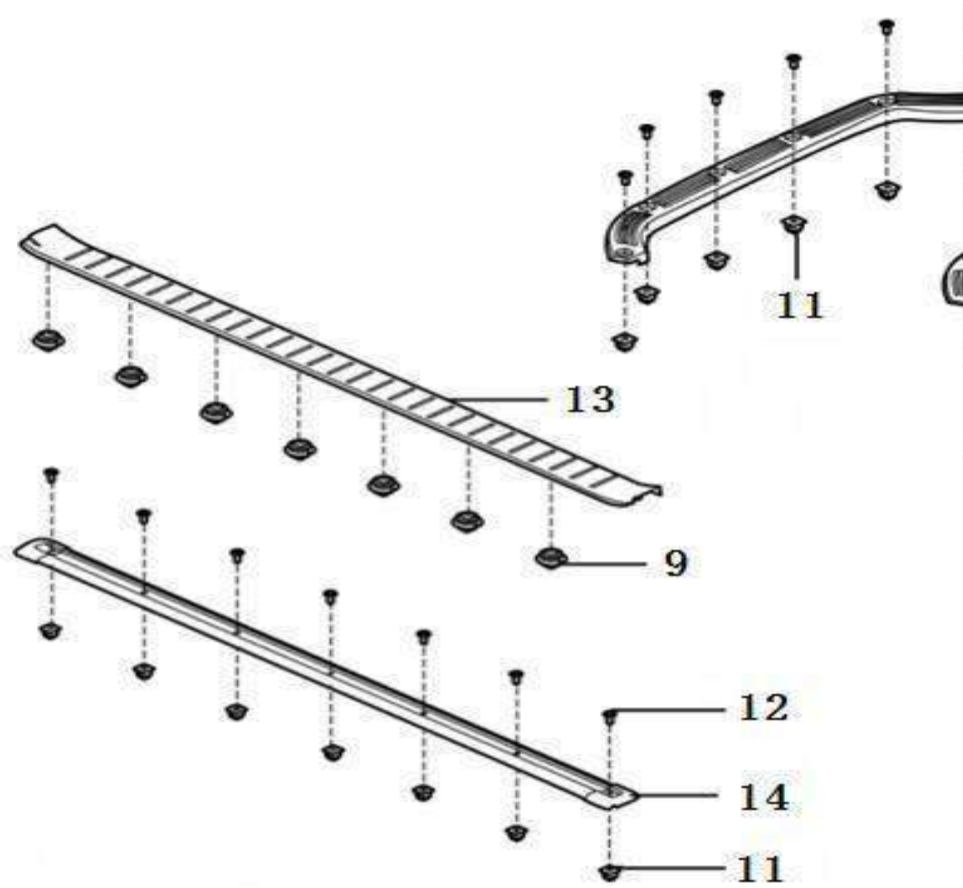

Mudguard

No.	Part number	Part name
1	3720201	Front mudguard,wheel FL
2	1000177	Snap fastener
3	3720210	Left baffle-plate,engine
4	1000177	Snap fastener
5	3720211	Right baffle-plate,engine

Sill and scuff strip