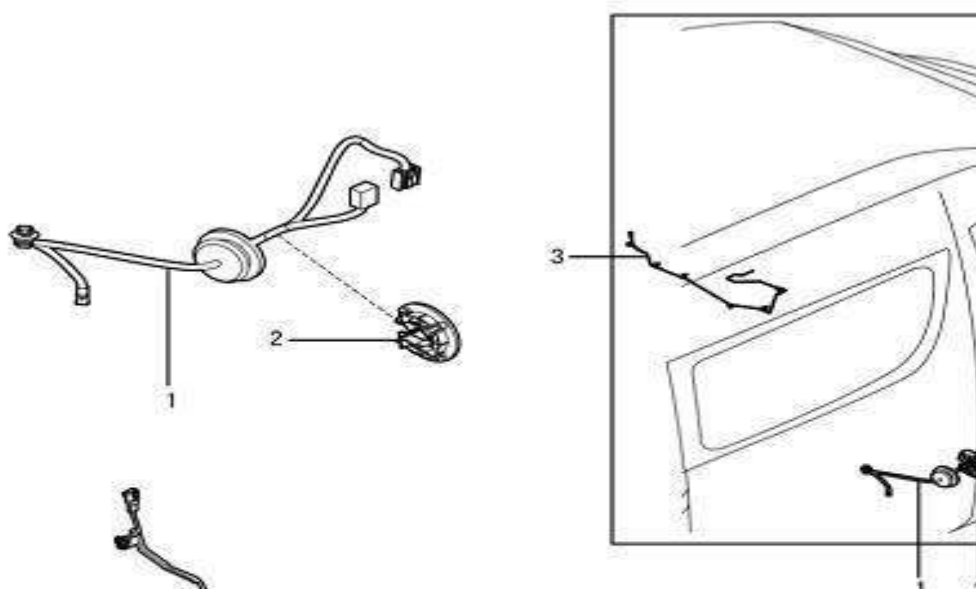

No.	Part number	Part name
2	3731502	Front wall dashboard wire harness
4	1003125	Nut M6
5	1003236	Self-tapping screw
7	3011120	Spring clamping piece

Sill lamp and driver safety belt wi

No.	Part number	Part name
1	3731544	Sill lamp wire harness
2	3731539	Wire harness guard ring
3	3731556	Warning wire harness,driver side safety belt