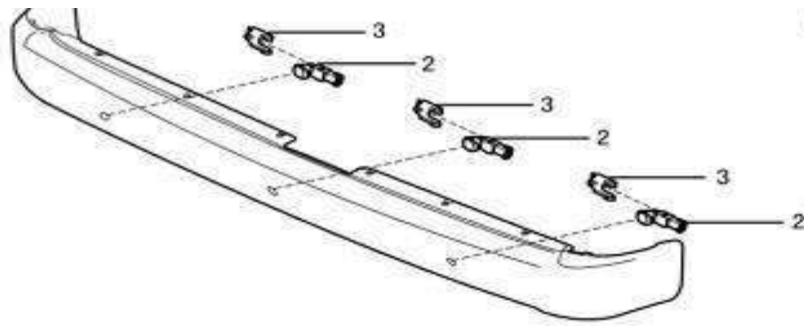

Horn 1

No.	Part number	Part name
1	3731007	Electric horn
2	1003044	Combination bolt

Vehicle antenna

No.	Part number	Part name
1	3021608	Vehicle antenna
2	1005037	Antenna clip

Back radar

No.	Part number	Part name
1	3022166	Back radar controller
2	3023244	Right back radar sensor
3	3023245	Right back radar sensor mounting circlip