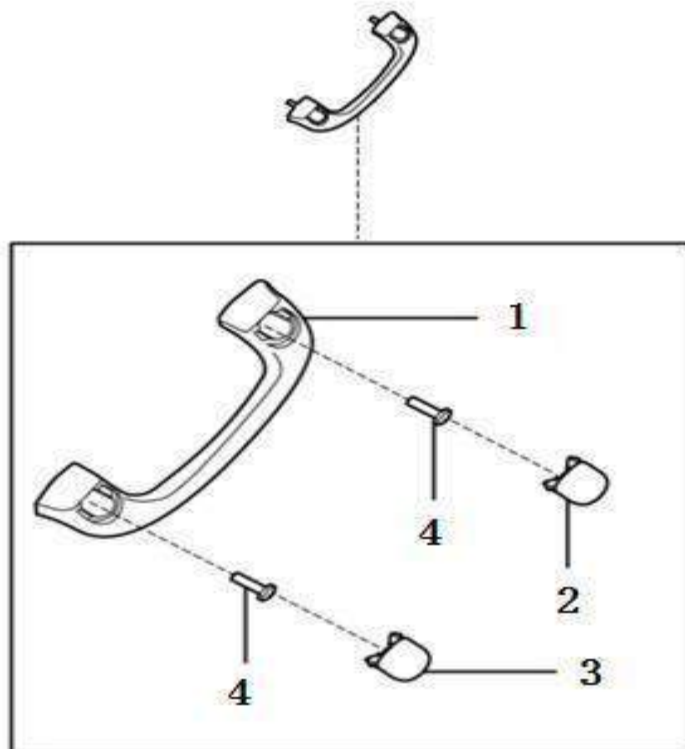

No.	Part number	Part name
1	3721202-K1	Front floor mat
2	1005718	Dowel seat
3	1005719-K1	Dowel
4	3721208-K1	Cover mat,engine access hole
5	3721216-K1	Rear baffle-plate mat,engine
6	3721224-K1	Rear floor mat

Handrail