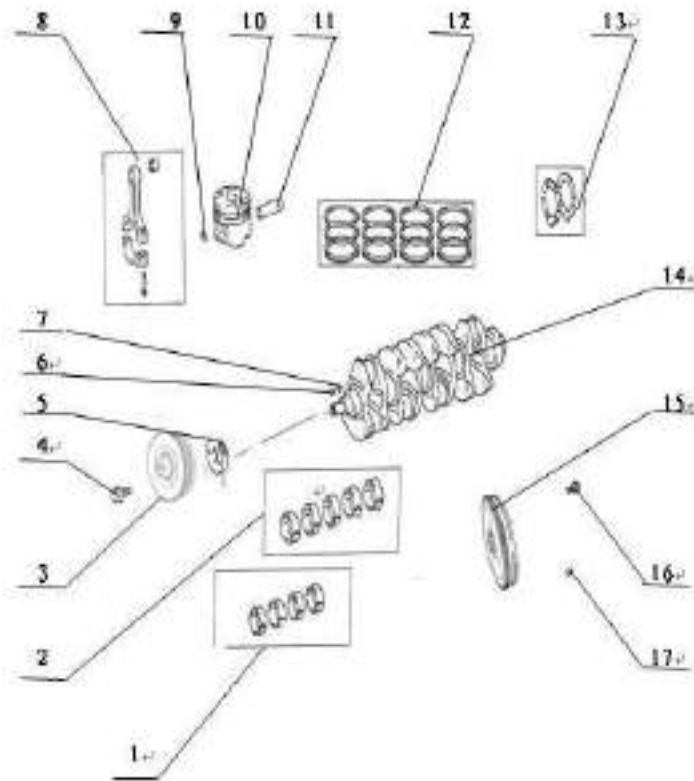

21	DK4A-1002046	Corehole plug 35
22	DK4A-1002049	Corehole plug 14
23	DK4B-1002080	Oil dipstick
24	DK4B-1002070	Oil dipstick tube
25	DK4B-1002073	Oil dipstick tube seal ring

Piston connecting rod and cranks

No.	Part number	Part name
1	DK4A-1004016	Connecting rod bearing
2	DK4A-1002038/37	Main shaft bushing
3	DK4A-1005040	Shock absorption signal pulley,crankshaft
4	DK4A-1005020	Crankshaft pulley bolt
5	DK4A-1020011	Crankshaft timing gear
8	DK4A-1004020	Connecting rod
9	DK4A-1004015	Piston pin circlip
10	ZD25TCI-1004013	Piston
11	DK4A-1004014	Piston pin