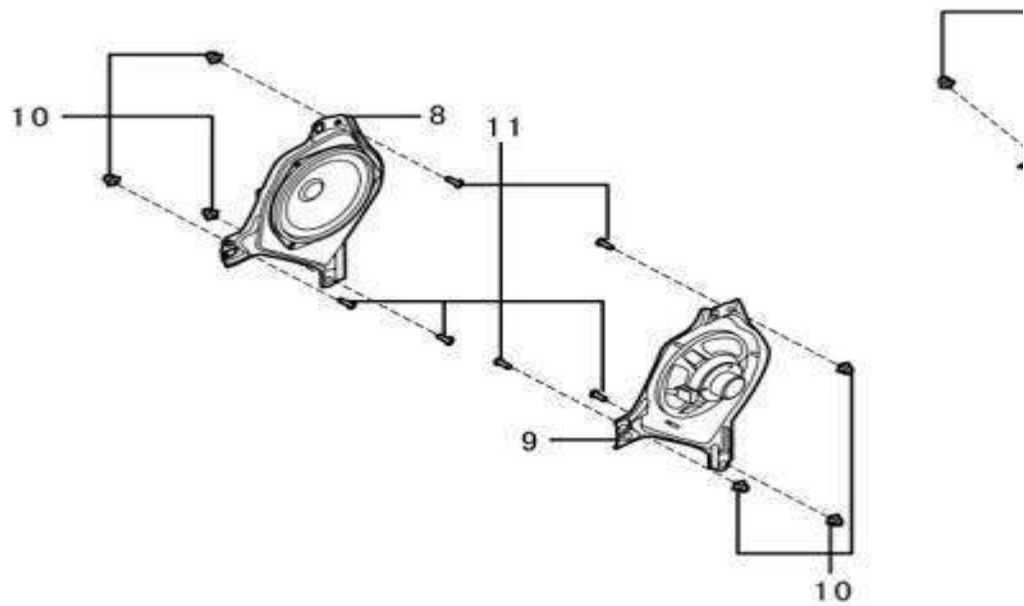

1

No.	Part number	Part name
2	3731011	Single disc CD player Assy
4	1004136	Self-tapping flange screw st4.2*12
5	1003076	Bolt

Speaker

No.	Part number	Part name
4	3731017	Speaker,FL
5	3731019	Speaker,FR
6	1000165	Screw seat
7	1003230	Self-tapping screw
8	3731016	Speaker,RL
9	3731018	Speaker,RR
10	1000165	Screw seat
11	1003230	Self-tapping screw