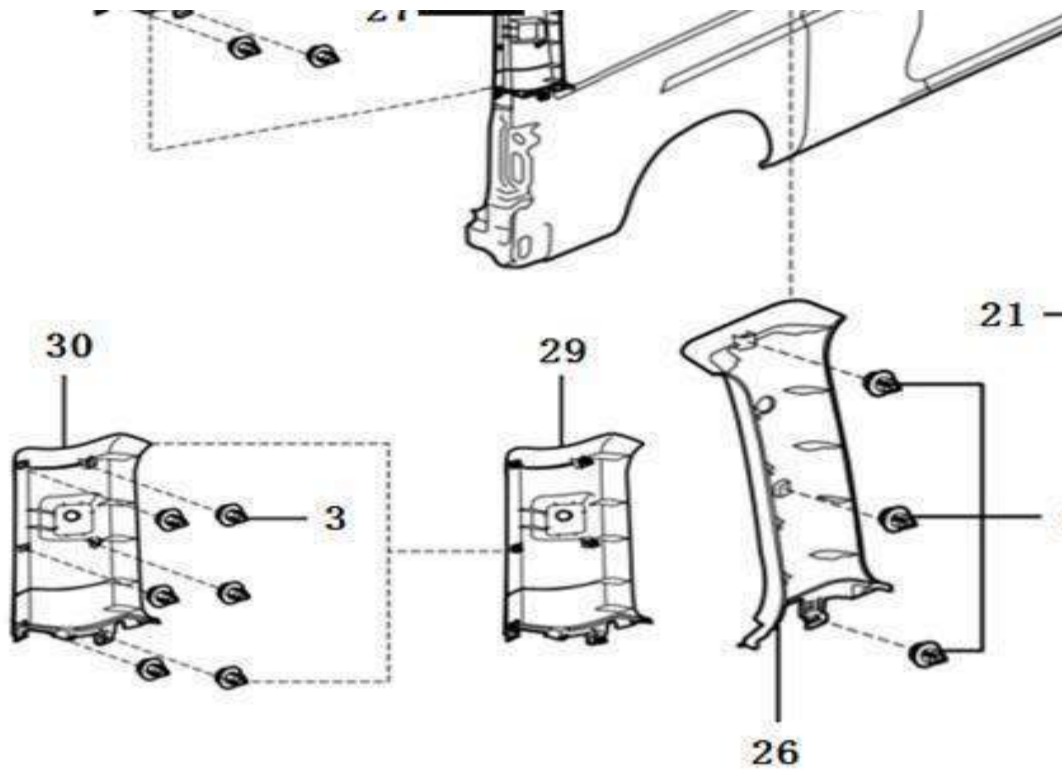

No.	Part number	Part name
1	3721000-K1	Upper decorative panel,left A pillar
2	3721001-K1	Upper decorative panel,left A pillar
3	3008403	Clip button
4	3721006-K1	Upper decorative panel,left B pillar
5	3721007-K1	Upper decorative panel,left B pillar
8	1005716	Snap
9	3721027-K1	Upper decorative panel,left C pillar
10	3721028-K1	Upper decorative panel,left C pillar
11	3721033-K1	Upper decorative panel,left D pillar
12	3721034-K1	Upper decorative panel,left D pillar