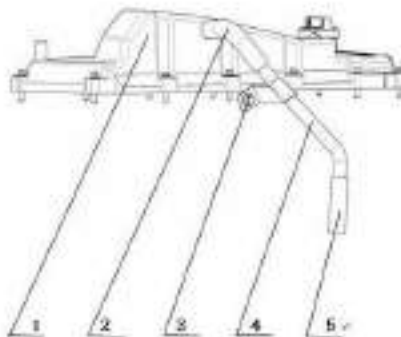

Engine Assy

No.	Part number	Part name
0	DK4A-1601020A	Pressure plate,clutch
0	DK4A-1601050A	Driven plate,clutch
0	DK4A-1602040	Slave pump,clutch
0	DK4A-3407000A	Power steering pump
0	DK4B-3601010	ECU
0	DK4B-3601010-1	ECU-with anti-theft function
0	DK4B-3601010-2	ECU-without anti-theft function
0	3093591	Crankshaft position sensor
1	3733001	Diesel engine Assy-DK4B
1	3733522	Slave pump hose,clutch
2	3733502	Transmission Assy -038T8

Cylinder head

No.	Part number	Part name
2	DK4B-1014011	Upper rubber hose,crankshaft case ventilation
4	DK4B-1014010	Metal tube,crankshaft case ventilation
5	DK4B-1014012	Lower rubber hose,crankshaft case ventilation

Cylinder head

No.	Part number	Part name
1	DK4A-1003070	Camshaft oil seal
3	DK4A-1003034	Cylinder head
4	495QF-E-1003032	Location pin sleeve, camshaft bearing cap
5	DK4A-1003031	1st bearing cover, camshaft
6	DK4A-1003050	Bearing cap bolt, camshaft
7	DK4A-1003033	Bearing cover, camshaft
11	DK4A-1003020	Front drop hanger
12	DK4A-1003087	Oil seal, clamp plate
13	DK4A-1003086	Oil seal, fuel injector clamp plate bolt
14	DK4A-1003085	Oil seal, fuel injector
14	DK4A-1002044	Corehole plug 35
16	DK4A-1003083	Oil filler cap
17	DK4A-1003060	Cylinder head cover
18	DK4A-1003016	Rear drop hanger
19	DK4A-1003061	Seal ring, cylinder head cover
20	DK4A-1003012	Cylinder head bolt
21	DK4A-1003014	Cylinder head bolt washer
22	DK4A-1003032	No.5 bearing cover, camshaft
23	DK4A-1003036	Valve guide
24	DK4A-1003037	Exhaust valve seat sing
25	DK4A-1003035	Intake valve seat sing
26	DK4A-1003044	Corehole plug 30
27	DK4A-1003090	Cylinder head gasket