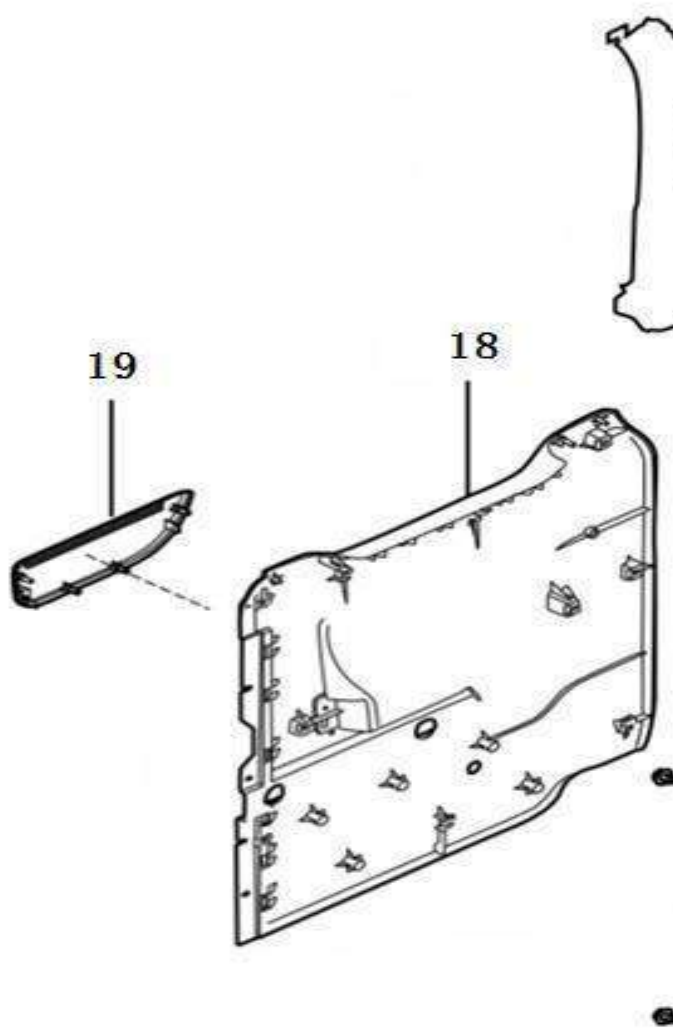

Decorative panel,side wall

12

No.	Part number	Part name
1	3721048-K1	Decorative panel,side wall FL
2	3721049-K1	Decorative panel,side wall FL
3	3721050-K1	Storage box cover,FL
4	1005716	Snap
5	3731208-K1	Rear heater controller
6	3008403	Clip button
7	1004132	Self-tapping screw
8	3721051-K1	Left middle side wall decoration
9	3721052-K1	Left middle side wall decoration
10	3721053-K1	Left middle storage box cover
11	3721057-K1	Decorative panel,side wall RL
12	3721058-K1	Decorative panel,side wall RL
13	3721056-K1	Storage box cover,RL
14	3721091-K1	Speaker cover,RL
15	1005762	Snap
16	1005748-K1	Snap
17	3721060-K1	decorative panel,side wall FR
18	3721061-K1	decorative panel,side wall FR
19	3721062-K1	Storage box cover,FR
20	3721069-K1	Decorative panel,side wall RR
21	3721070-K1	Decorative panel,side wall RR
22	3721065-K1	Storage box cover,RR
23	3721092-K1	Speaker cover,RR
27	3721090-K1	Hinge cover,engine cover