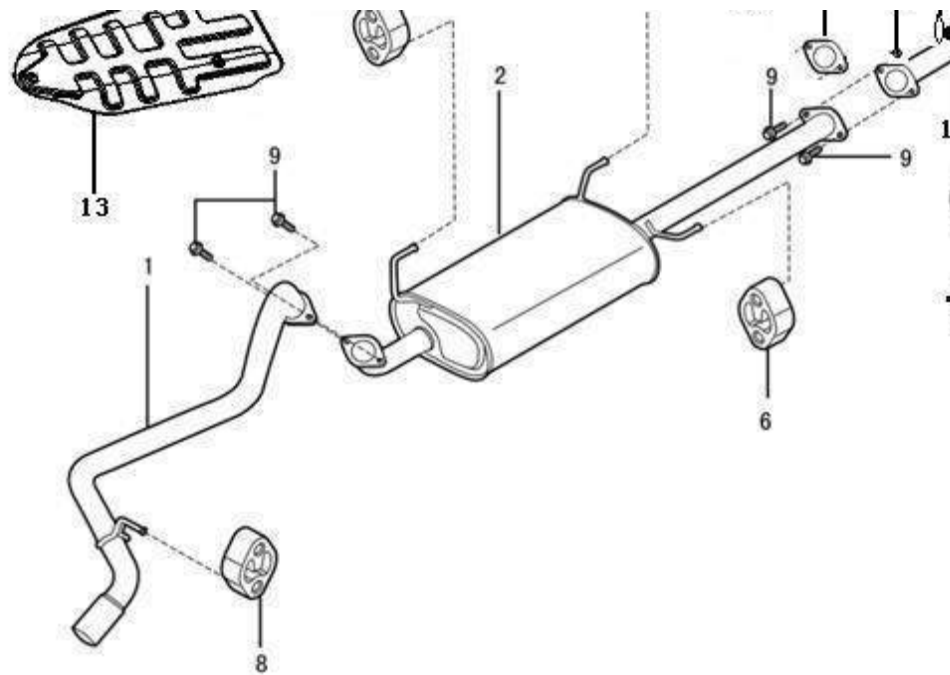

No.	Part number	Part name
1	3733306	Rear pipe Assy
2	3733305	Middle pipe&silencer Assy
3	3733304	Front pipe&catalytic converter Assy
4	3733311	Lifting eye
5	3733311	Lifting eye
6	3733311	Lifting eye
7	3733311	Lifting eye
8	3733311	Lifting eye
9	1003141	Flange lock nut M10
11	3083726	Combination bolt
12	3733309	Exhaust pipe gasket (between front pipe and middle pipe)
13	3733317	Silencer heat shield
14	1003141	Flange lock nut M10
16	3733313	1st heat shield

Cooling system