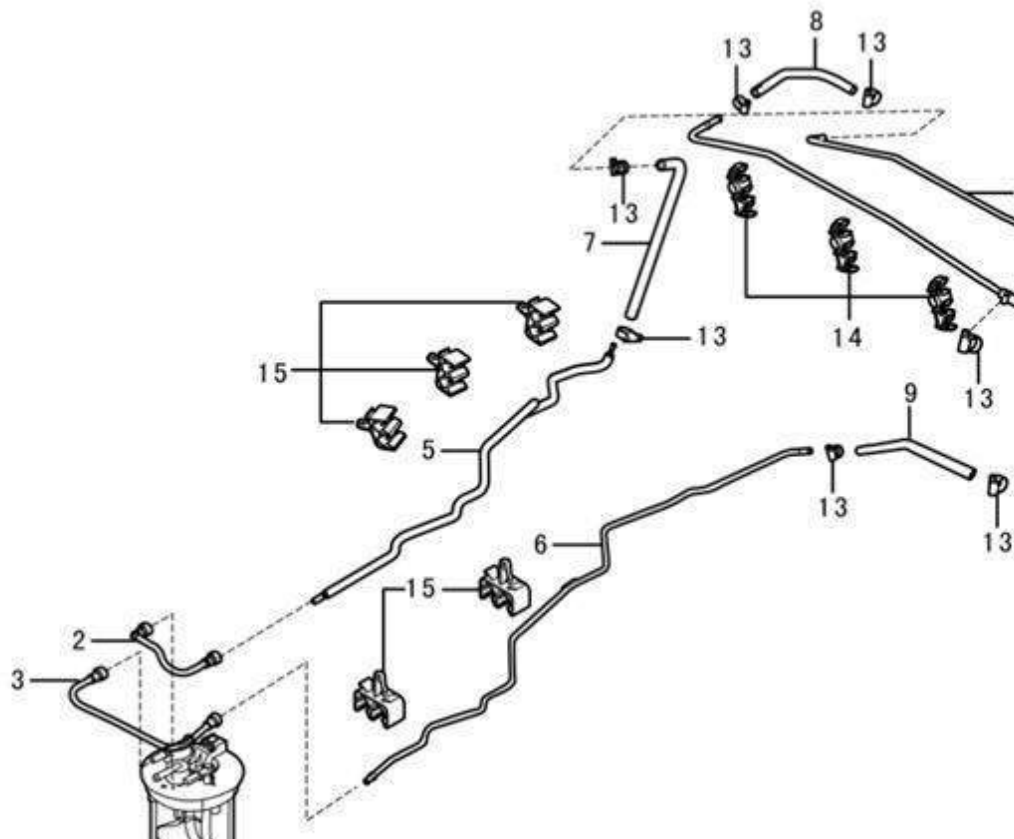

5	3733110	Fuel filler pipe sleeve
6	3733111	Front fuel filler pipe
7	3733112	Connecting rubber hose,front fuel filler pipe
8	3733113	Rear fuel filler pipe
9	3733115	Tail hose,filler pipe
10	3733119	Exhaust connecting rubber hose 1,filler
11	3733120	Front filler exhaust pipe
12	3733121	Exhaust connecting rubber hose 2,filler
13	3733122	Exhaust hose,fuel tank filler
14	3733123	Rear filler exhaust pipe
15	3733165	Breather hose sleeve
16	3483052	Fuel tank filler cap assy

Fuel pump and oil-water separato