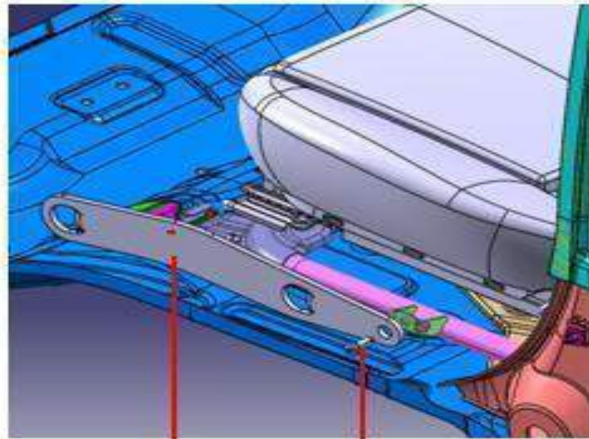

No.	Part number	Part name
1	3722105	Front cover supporting rod
2	3722889	Drip channel edge protector,RL
3	3722888	Drip channel edge protector,RR
4	3722887	Drip channel edge protector,FL
5	3722886	Drip channel edge protector,FR
6	3722109	Lower chafing strip,Right side wall
7	1005757	Snap
8	1005758	Snap
9	3722129	Stop block,spare tyre
11	3722209	Front cover lock
12	3722509	Front cover lock cable
13	3010478	Opening handle,front cover lock
14	3722548	Release handle,fuel tank cap
15	3010471	Fuel tank cap lock
17	3722549	Opening cable,fuel tank cap
18	3727930	Spring reed,fuel tank door
20	3722125	Rear side bracket,Headlamp FL
21	3722124	Rear side bracket,Headlamp FR
23	3720225	Main Jinbei logo

Buffer block