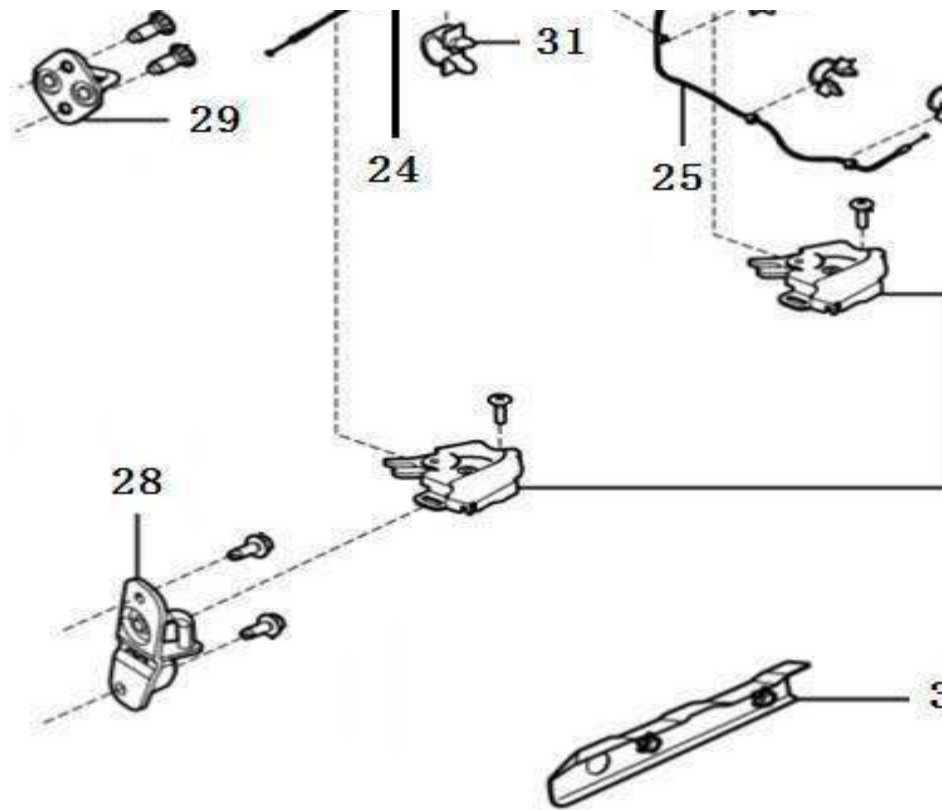

No.	Part number	Part name
1	3720966-K1	Lower decorative panel,side sliding door
2	3720967-K1	Lower decorative panel,side sliding door
3	3008403	Clip button
4	1004132	Self-tapping screw
5	3720970-K1	Side decorative panel,side sliding door
6	3720971-K1	Side decorative panel,side sliding door
7	3720974-K1	Upper decorative panel,side sliding door
8	3720975-K1	Upper decorative panel,side sliding door
11	3720980	Lock cover,side sliding door
12	3720986	Water proof film,side sliding door