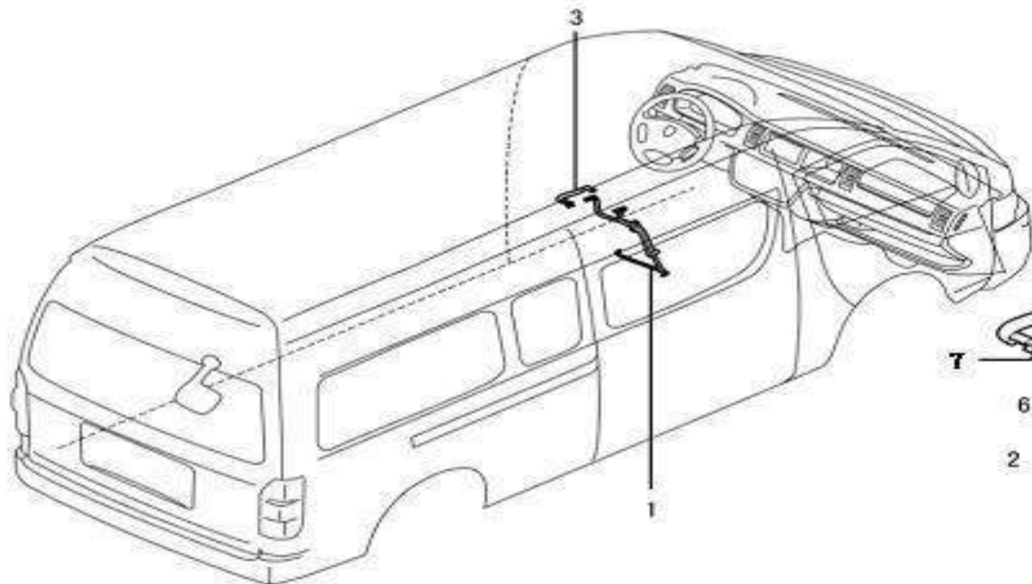

5	3600879	Relay
6	3009105	Relay
7	3603798	Flasher
9	3731602	Fuse box bracket,engine compartment
10	1001008	Combination bolt m6*20

Battery wire harness