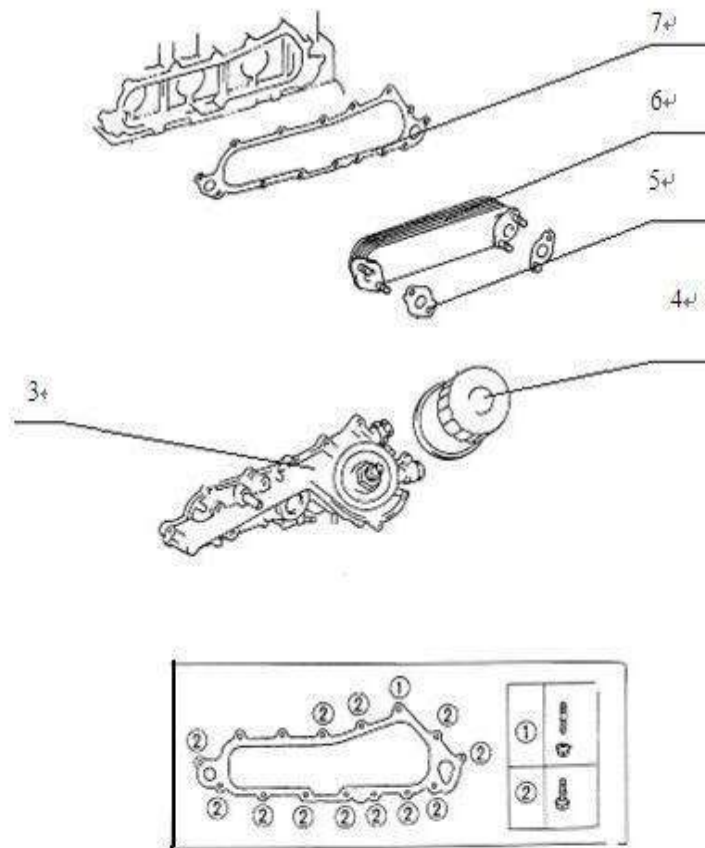

No.	Part number	Part name
1	DK4A-1004016	Connecting rod bearing
2	DK4A-1002038/37	Main shaft bushing
3	DK4A-1005040	Shock absorption signal pulley,crankshaft
4	DK4A-1005020	Crankshaft pulley bolt
5	DK4A-1020011	Crankshaft timing gear
8	DK4A-1004020	Connecting rod
9	DK4A-1004015	Piston pin circlip
10	ZD25TCI-1004013	Piston
11	DK4A-1004014	Piston pin

6	DK4A-1002013	Upper baffle plate,flywheel
13	DK4A-1011040	Front oil seal,crankshaft
15	DK4A-1011050	Oil seal,gear shaft
16	DK4A-1011012	Gear chamber cover
17	DK4A-1002018	Upper oil passage O-ring,cylinder block
18	DK4A-1002019	Lower oil passage O-ring,cylinder block
22	DK4A-1020012	Oil pump gear
24	DK4A-1020020	High-pressure oil pump gear
28	DK4A-1011014	Oil duct seal ring,Gear chamber

Oil pump and strainer

12

No.	Part number	Part name
1	DK4B-1010020	Oil strainer
12	DK4A-1010011	Oil strainer seat gasket

Oil filter

No.	Part number	Part name
4	DK4B-1012020	Oil filter
5	DK4A-1012011	Oil filter seat gasket
6	DK4B-1012050	Oil cooler
7	DK4A-1012012	Sealing gasket,oil cooler