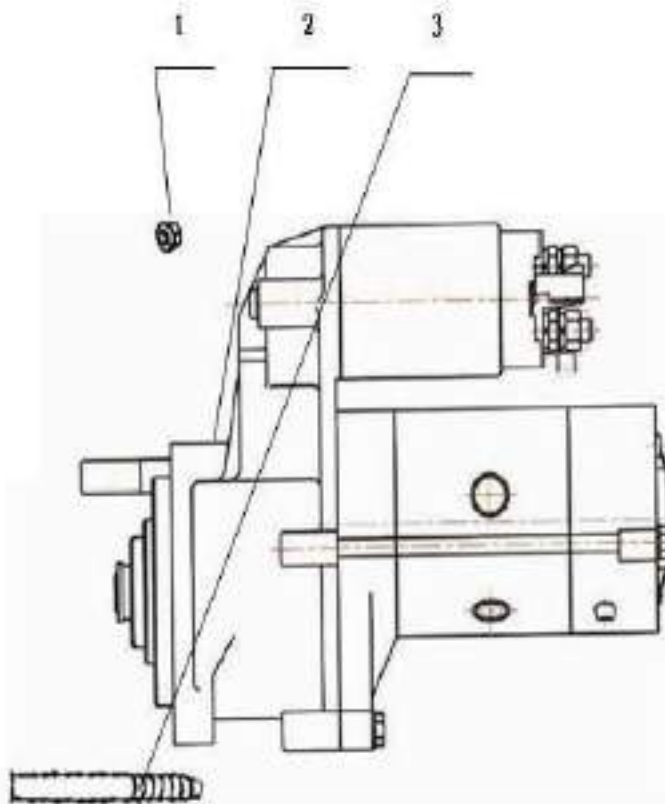

Generator

No.	Part number	Part name
2	DK4B-3701010A	Generator

Starter

No.	Part number	Part name
2	DK4A-3708020	Starter

Engine bracket

No.	Part number	Part name
3	DK4B-1001020	Right bracket
6	DK4B-1001030	Left bracket