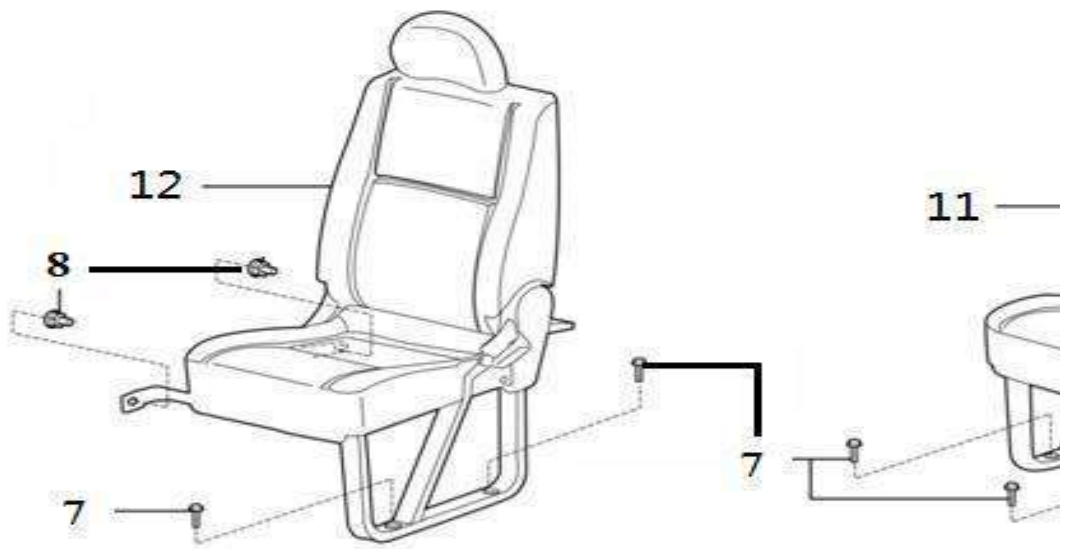

3	3720851-K1	Right storage box pad,tea table box
4	3720853-K1	Rear cup holder pad,tea table box
5	1003042	Combination bolt

Scat 1

No.	Part number	Part name
1	3720501	Driver textile seat Assy
2	1003060	Combination bolt
3	1005746	Screw seat
4	3720511	Front passenger textile seat Assy
5	1005747	Screw seat
6	3720531	1st row two-passenger textile seat Assy
9	3720541	2nd row two-passenger textile seat Assy
10	3720543	2nd row single-passenger textile seat Assy
11	3720551	3rd row two-passenger textile seat Assy
12	3720553	3rd row single-passenger textile seat Assy