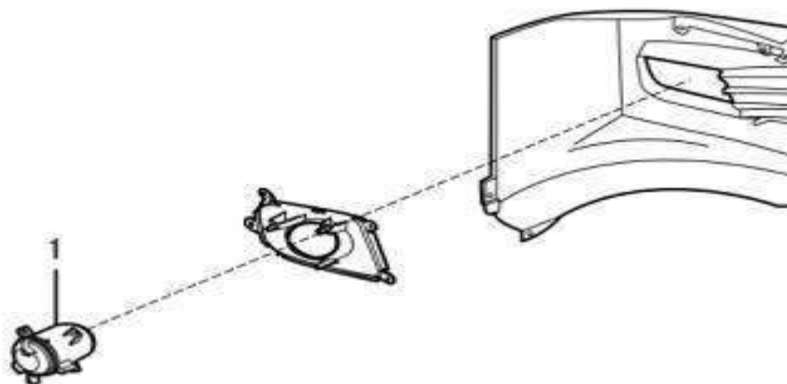

Front fog lamp