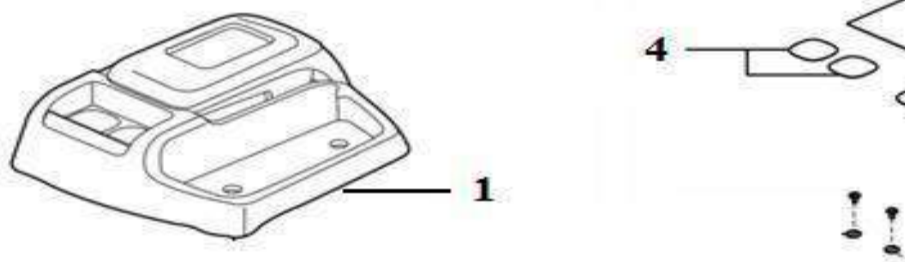

No.	Part number	Part name
1	3720830-K1	Tea table box
2	3720852-K1	Storage box pad,tea table box