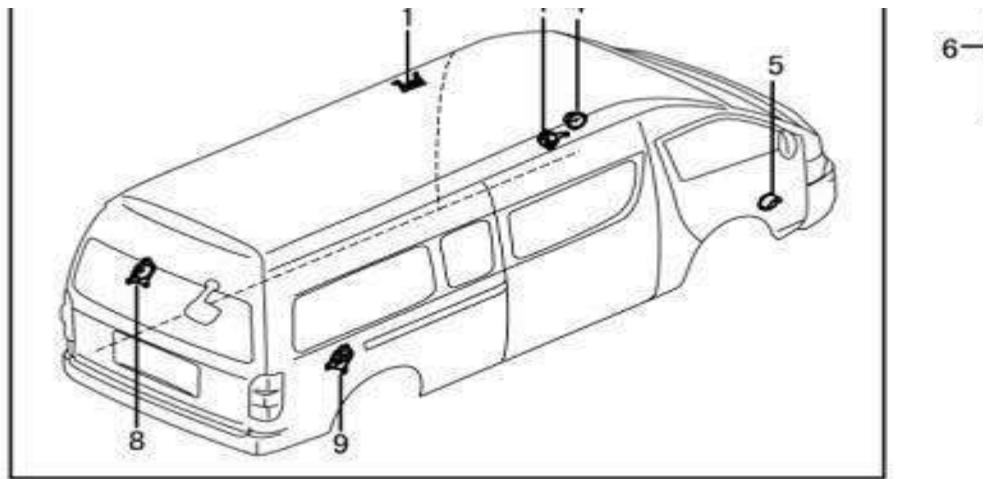

1

No.	Part number	Part name
2	3731011	Single disc CD player Assy
4	1004136	Self-tapping flange screw st4.2*12
5	1003076	Bolt

Speaker

No.	Part number	Part name
4	3731017	Speaker,FL
5	3731019	Speaker,FR
6	1000165	Screw seat
7	1003230	Self-tapping screw
8	3731016	Speaker,RL
9	3731018	Speaker,RR
10	1000165	Screw seat
11	1003230	Self-tapping screw