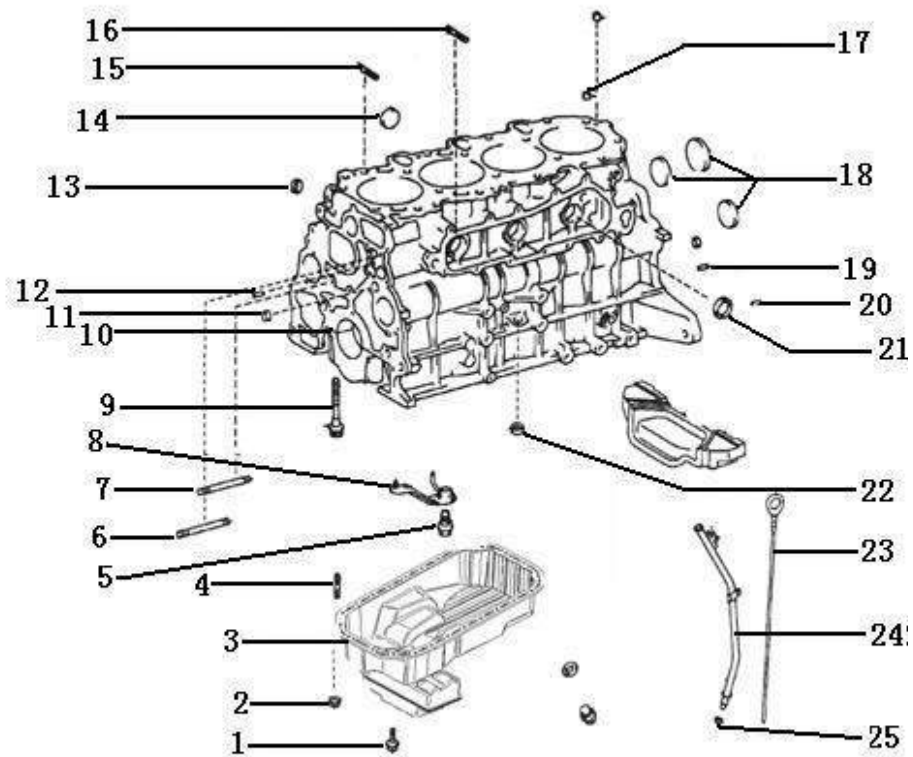

Cylinder block and Oil pan

No.	Part number	Part name
2	DK4B-1009020	Oil pan
5	DK4A-1002090	Control valve,piston oil injection
8	DK4A-1002060	Cooling oil injector,piston
9	DK4A-1002042	Main bearing cap bolt
10	DK4A-1002031	Cylinder block
11	DK4A-1002048	Corehole plug 18
13	DK4A-1002047	Corehole plug 20
18	DK4A-1002045	Corehole plug 40