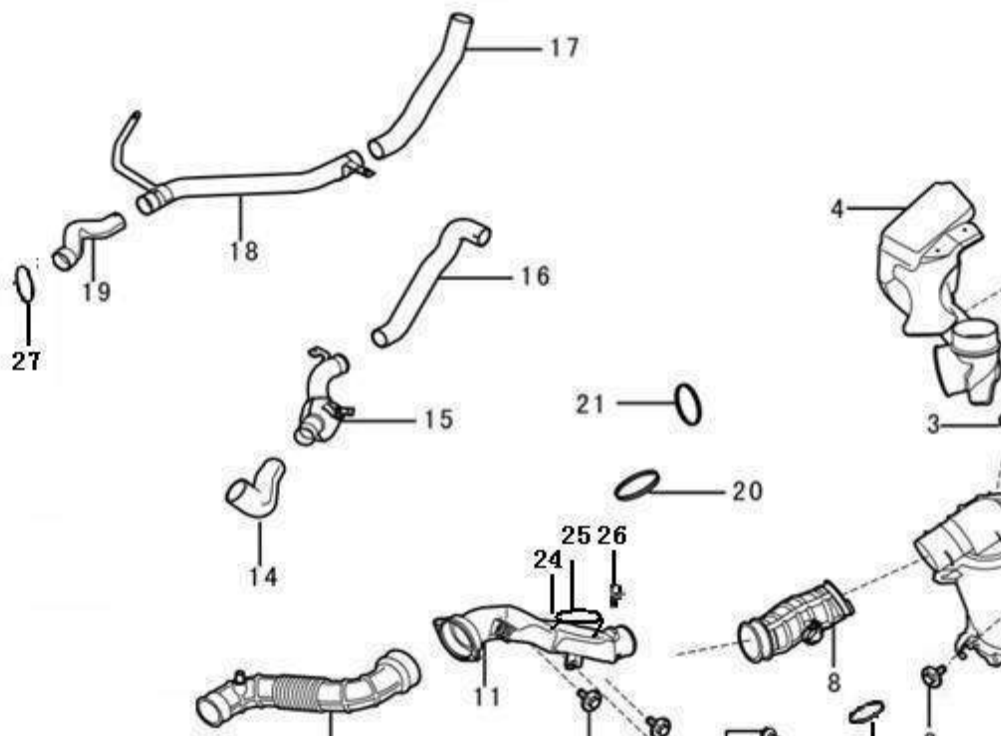

No.	Part number	Part name
1	3733136	Fuel gauge sensor
2	3733145	Fuel inlet pipe
3	3733146	Fuel return pipe
4	DK4A-1105020C	fuel/water separator
5	3733140	Fuel inlet rigid pipe
6	3733141	Fuel return rigid pipe
7	3733142	Fuel inlet hose
8	3733143	Fuel inlet hose
9	3733144	Fuel return hose
10	3733170	Fuel inlet pipe 1
11	3733171	Fuel inlet pipe 2

Intake system