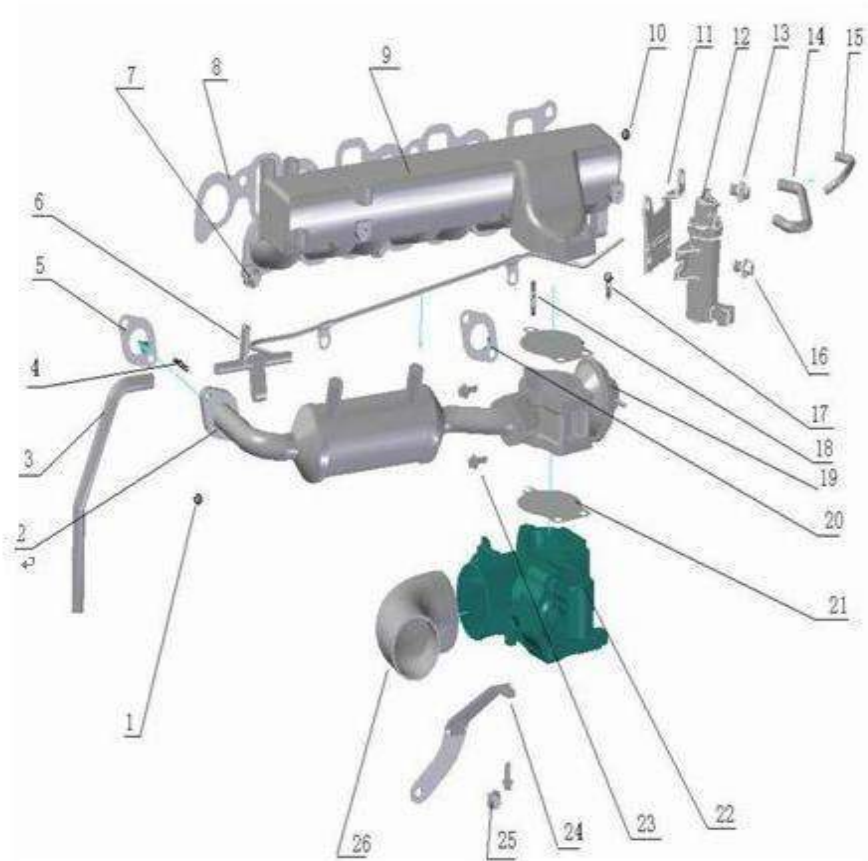

No.	Part number	Part name
1	DK4A-1004016	Connecting rod bearing
2	DK4A-1002038/37	Main shaft bushing
3	DK4A-1005040	Shock absorption signal pulley,crankshaft
4	DK4A-1005020	Crankshaft pulley bolt
5	DK4A-1020011	Crankshaft timing gear
8	DK4A-1004020	Connecting rod
9	DK4A-1004015	Piston pin circlip
10	ZD25TCI-1004013	Piston
11	DK4A-1004014	Piston pin

Oil pump and strainer

12

No.	Part number	Part name
1	DK4B-1010020	Oil strainer
12	DK4A-1010011	Oil strainer seat gasket

Oil filter

No.	Part number	Part name
4	DK4B-1012020	Oil filter
5	DK4A-1012011	Oil filter seat gasket
6	DK4B-1012050	Oil cooler
7	DK4A-1012012	Sealing gasket,oil cooler

Intake and EGR valve

No.	Part number	Part name
2	DK4B-1207020	EGR exhaust gas pipe
2	DK4B-1207060	EGR cooler
3	DK4B-1207037	Outlet rubber hose,vacuum pump
5	DK4A-1207012	EGR sealing gasket
6	DK4B-1207050	Vacuum metal tube
8	DK4A-1008014	Intake manifold gasket
9	DK4B-1008011	Intake manifold
11	DK4B-1207040	Vacuum regulator bracket
12	DK4B-1207030	EGR vacuum regulator
14	DK4B-1207036	EGR vacuum regulator
15	DK4B-1207035	Inlet rubber hose,EGR vacuum regulator
19	DK4B-1207010	EGR valve