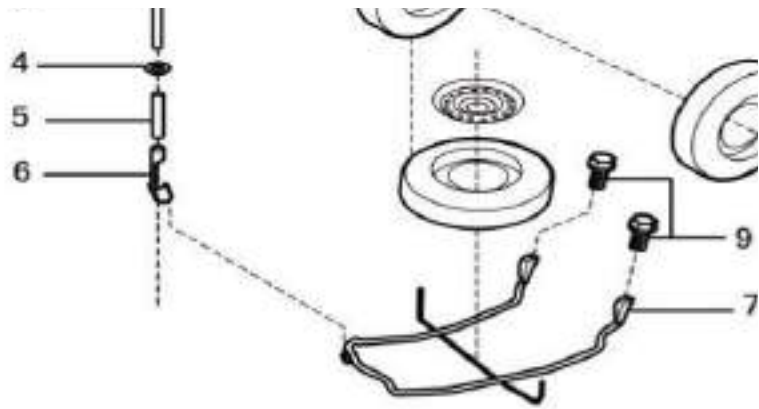

Wheel and spare tyre bracket

No.	Part number	Part name
1	3732380	Steel wheel cover
3	3732390	Hanger bolt,spare tyre
5	3732314	Hanger sleeve
6	3011384	Hanger lower part Assy
7	3732313	Spare tyre bracket
8	3732330	Steel wheel
10	3732316	Wheel hub nut