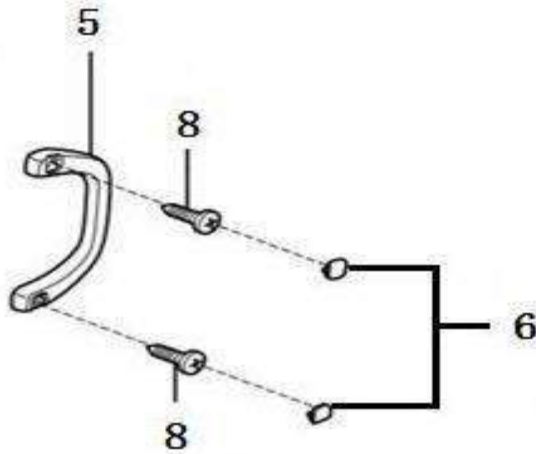

No.	Part number	Part name
1	3603190-K1	Front pillar handrail
2	3603191-K1	Handrail cover NO.1,front pillar
3	3603192-K1	Handrail cover NO.2,front pillar
5	3600190-K1	Pillar handrail,side sliding door
6	3600191-K1	Pillar handrail cover,side sliding door
7	3600199-K1	Pillar handrail cover,side sliding door
9	3721130-K1	Front passenger handrail
10	3721131-K1	Front passenger handrail cover
11	3721132-K1	Front passenger Handrail cover

Dashboard