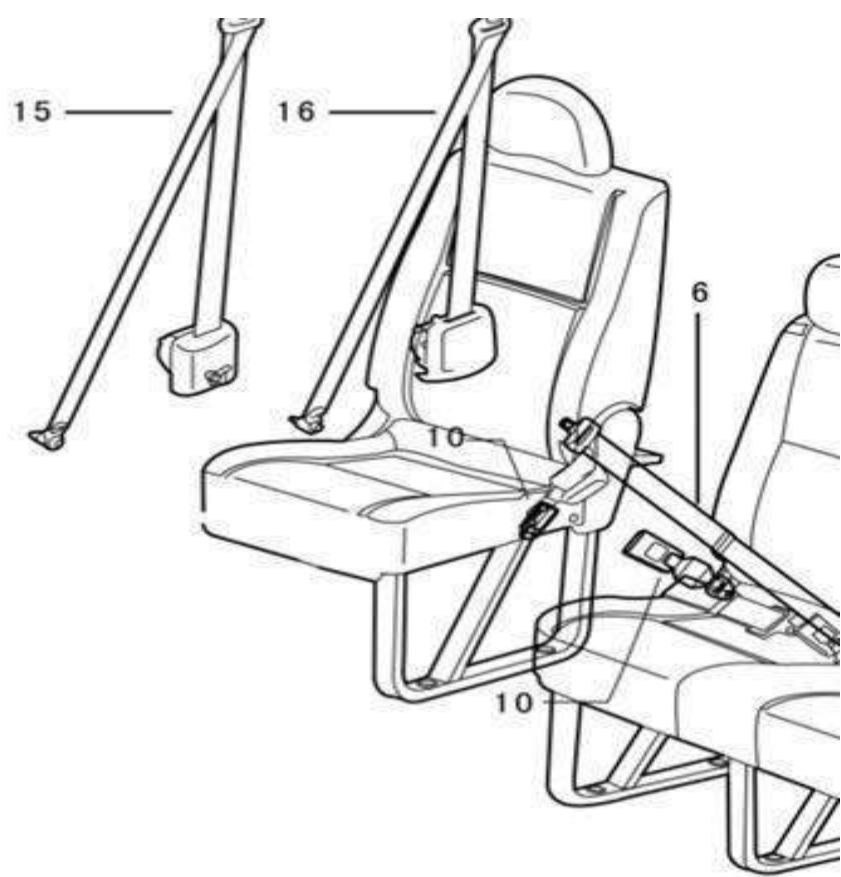

No.	Part number	Part name
1	3733610-K1	three-point safety belt,front row seat
3	3733613	Front passenger side safety belt buckle
4	3733612	Driver side safety belt buckle
6	3733617	Inner side two-point safety belt,two-passenger seat
7	3090972	Passenger seat safety belt buckle
9	3733606-K1	Outer side three-point safety belt,1st row passenger seat
10	3733619	Outer side safety belt buckle,seat
12	3733609-K1	Right three-point safety belt,2nd row passenger seat
14	3733608-K1	Left three-point safety belt,2nd row passenger seat
16	3733611-K1	Outer side three-point safety belt,3rd row passenger seat
19	3733618	Inner side two-point safety belt,turnover seat
21	3733620	Safety belt buckle,turnover seat
22	3090637-H1	Two-point safety belt,passenger seat
23	3012421-K1	Cover,safety belt guide ring
24	3733641	Retractor bolt 7/16

Washing system