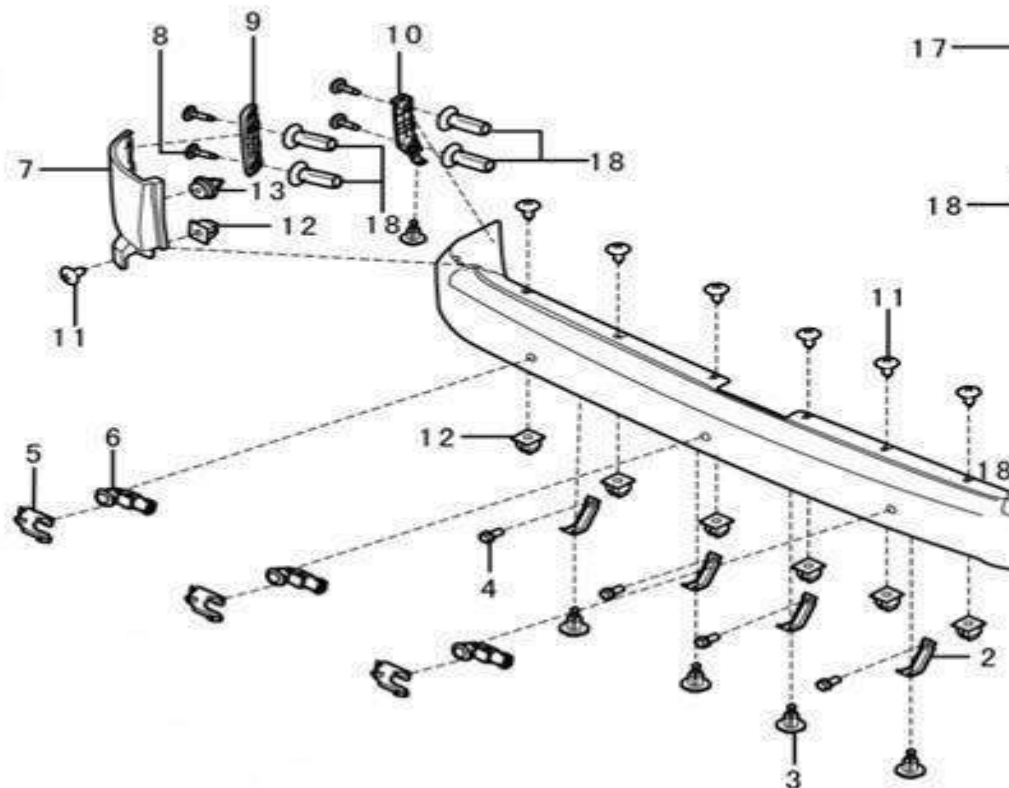

30	1005033	Snap
32	1005011-K1	Snap
33	1000165	Screw seat
34	1003235	Self-tapping screw
37	3720032	Left bracket,engine front compartment cover weather-strip
38	3720033	Right bracket,engine front compartment cover weather-strip
39	1003076	Bolt
42	3724235	Upper cross member,front bumper

Rear bumper