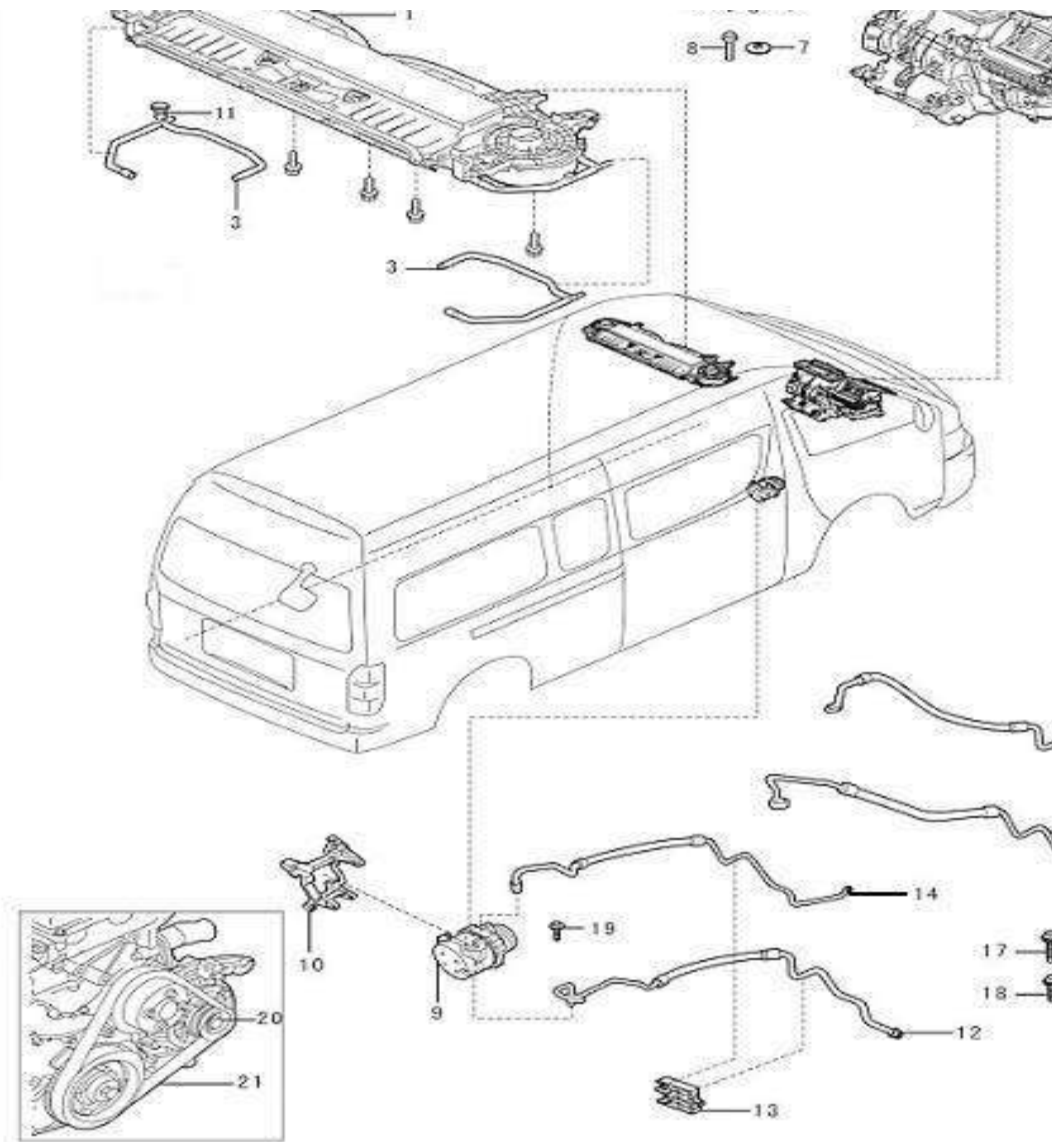

No.	Part number	Part name
1	3731380	Rear evaporator Assy
3	3731405	Weeping hose,rear evaporator-left
4	3731460	Manual refrigerator&heater Assy
5	1004004	Bolt M6
6	1004038	Bolt M8
8	1004027	Bolt M6
9	3731360	Compressor
10	3091112	Compressor bracket
11	3731355	Weeping hose plug,rear evaporator
12	3731358	Low pressure pipe