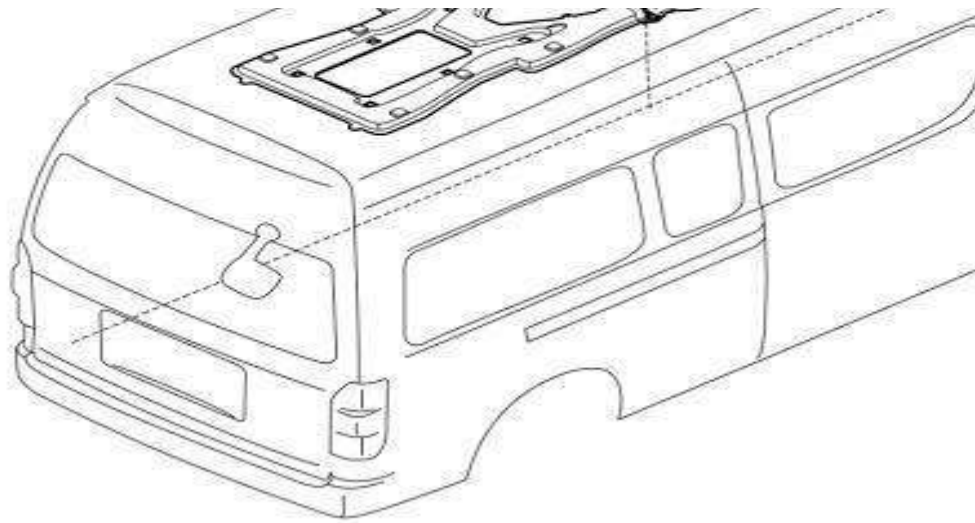

No.	Part number	Part name
1	3731305	Front section,roof air duct
2	3731306	Rear section,roof air duct

Tea table box