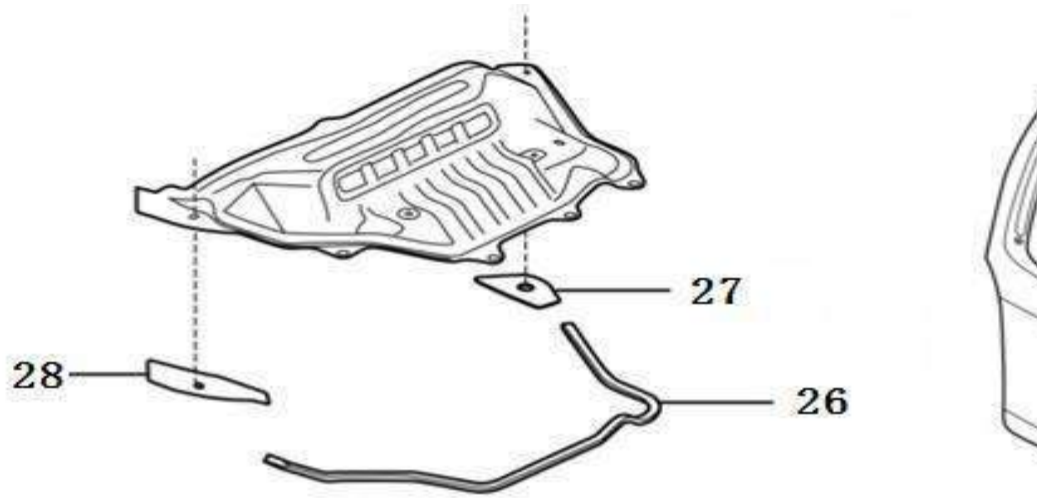

No.	Part number	Part name
1	3722104	Lower weather-strip,front cover
2	3722107	Lower rubber gasket,windshield FL
3	3722106	Lower rubber gasket,windshield FR
4	3722113	Seal block,door FL