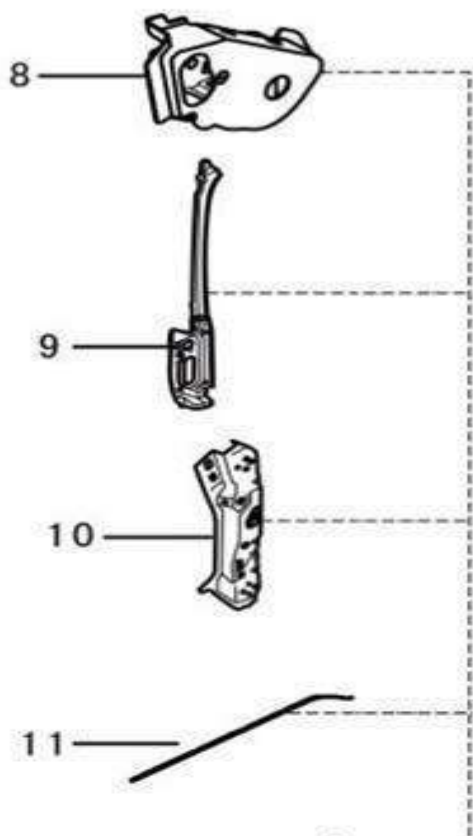

No.	Part number	Part name
1	SHH-3726849-Y	Left side wall Assy
2	SHH-3726501-Y	Outer plate,left side wall
3	SHH-3726503-Y	Inner plate,left side wall
4	SHH-3726537-Y	Left center pillar reinforcement board
5	3726513	Sill,FL
6	3726067	Outer Rear baffle-plate,Wheel cover FL
8	SHH-3726507-Y	Outer plate Assy,left side wall
9	SHH-3726521-Y	Left Outer plate,tail door framework
10	SHH-3726543-Y	Outer plate,framework RL
11	3726573	Fuel filling inlet box
12	SHH-3726515-Y	Lower reinforcement board,pillar FL
13	3726509	Left water drain,roof
17	3725859	Rear outer plate,left side wall
18	SHH-3726569-Y	Front outer plate,left side wall
19	SHH-3726527-Y	Middle outer plate,left side wall
20	SHH-3726545-Y	Front pillar Inner plate,left side wall
23	3726371	Front inner plate,left side wall
24	3725863	Rear inner plate,left side wall

Right side wall