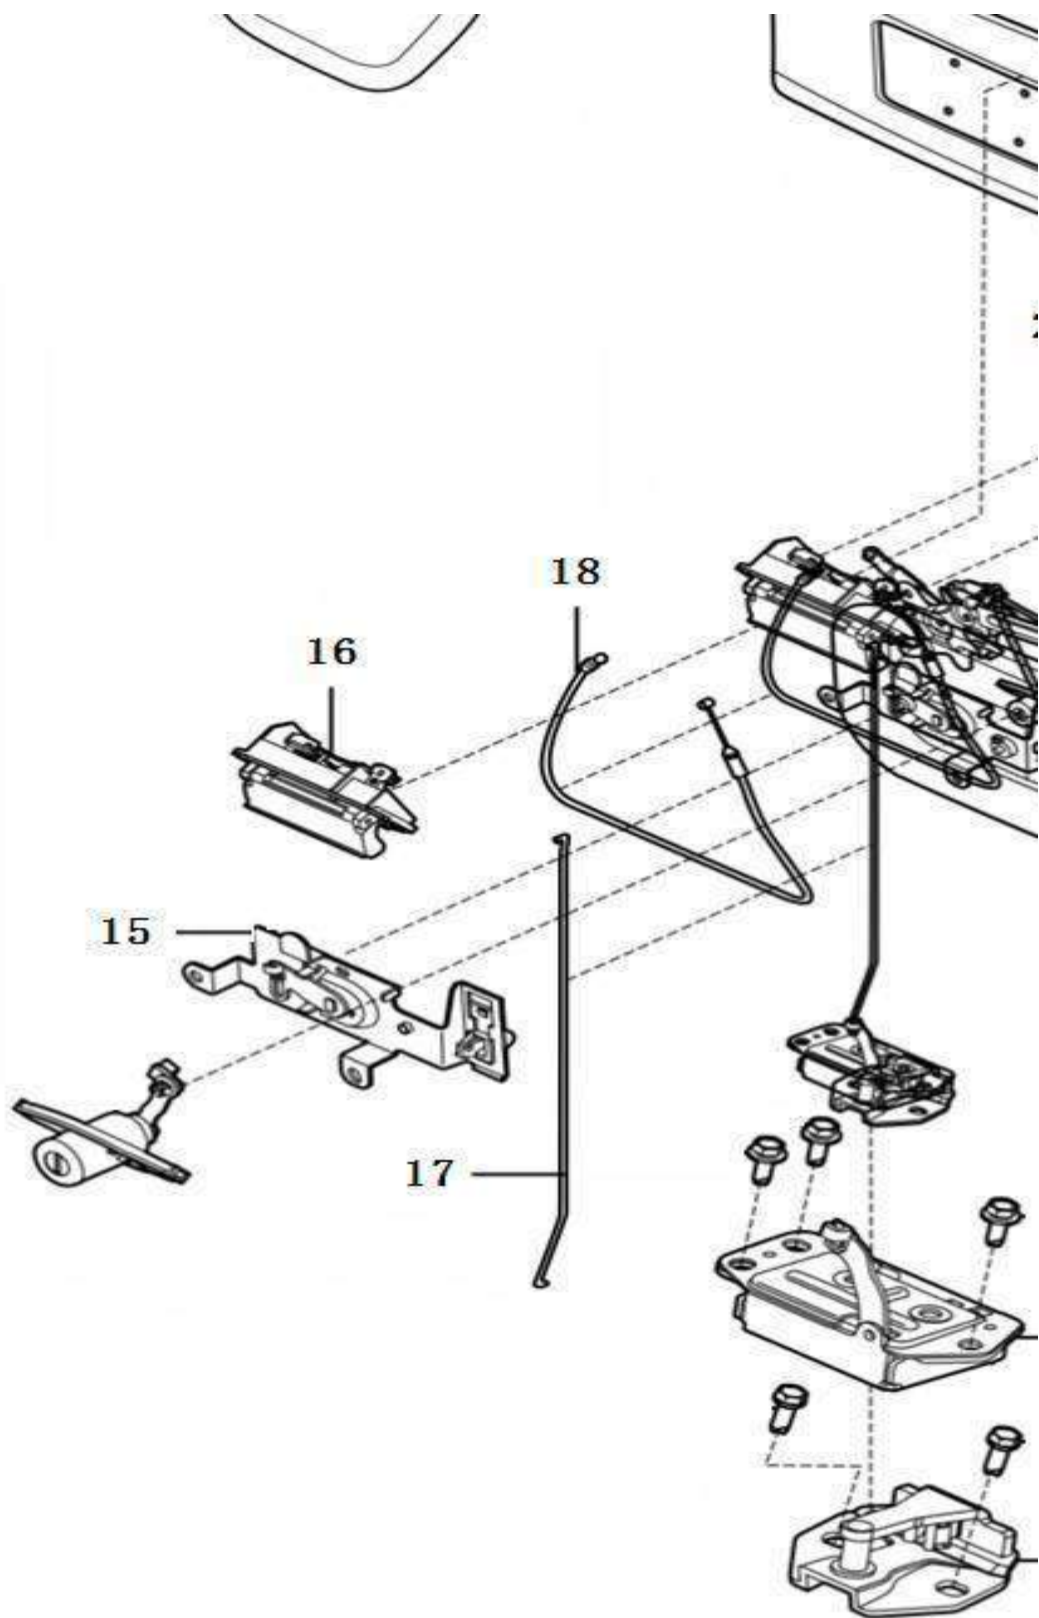

No.	Part number	Part name
1	3720950-K1	Lower decorative panel,tail door
2	3720954-K1	Upper decorative panel,tail door
4	3720951-K1	Lower decorative panel,tail door
5	3008403	Clip button
6	3720955-K1	Upper decorative panel,tail door
11	3722839	Air spring,left tail door
12	3722838	Air spring,right tail door
13	3731032	Rear license plate strip (body)
15	3722813	Inner handle opening link,tail door
16	3722439	Outer handle,tail door
17	3722539	Lock body connecting rod,tail door
18	3722538	Outer handle cable,tail door
19	3722811	Inner handle opening handle,tail door
20	3722536	Outer opening locking lever,tail door
21	3722812	Inner handle opening bracket,tail door
22	3722814	Inner handle locking link,tail door
23	3722232	Remote control mechanism,tail door
24	3722537	Tail door lock
25	3008591	Tail door latch

Whole Lock core