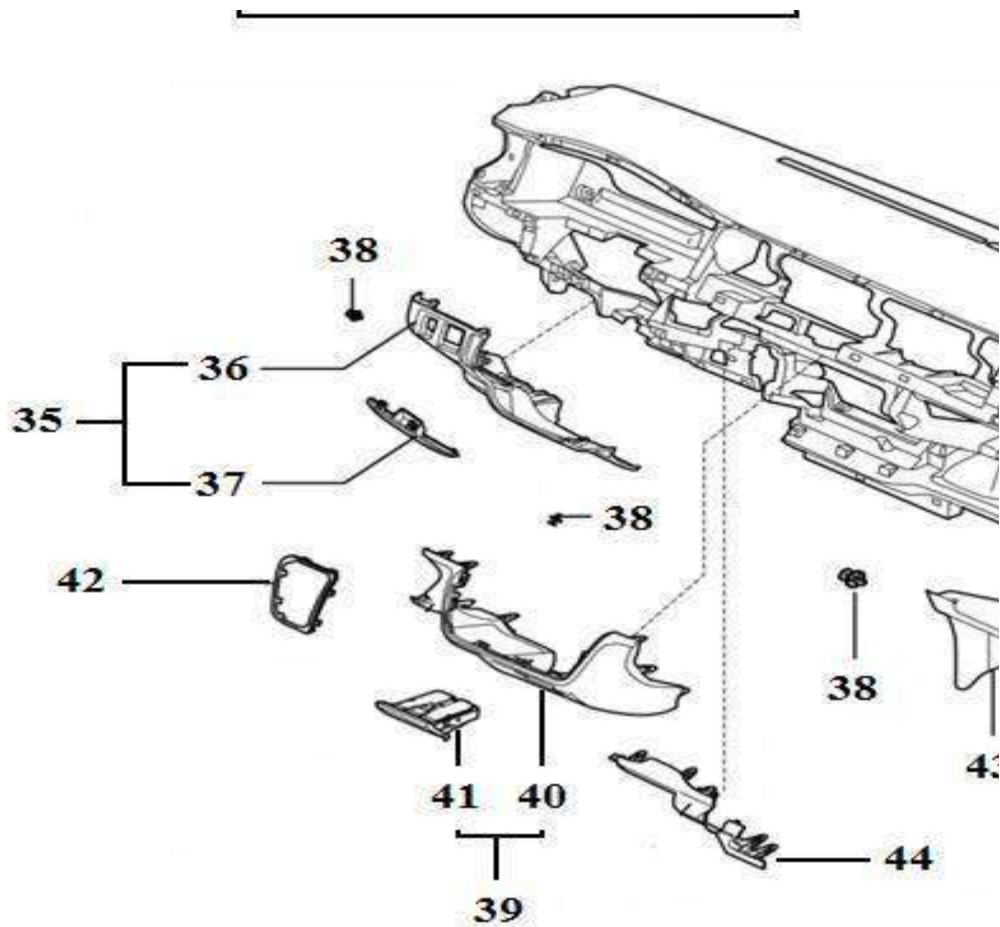

Dashboard

16

No.	Part number	Part name
1	3720700	Dashboard cross member
2	1005813	Inner thread sleeve M10
3	1005814	Combination bolt M10
4	1005815	Combination bolt M8
6	3720740	Lower bracket,dashboard cross member