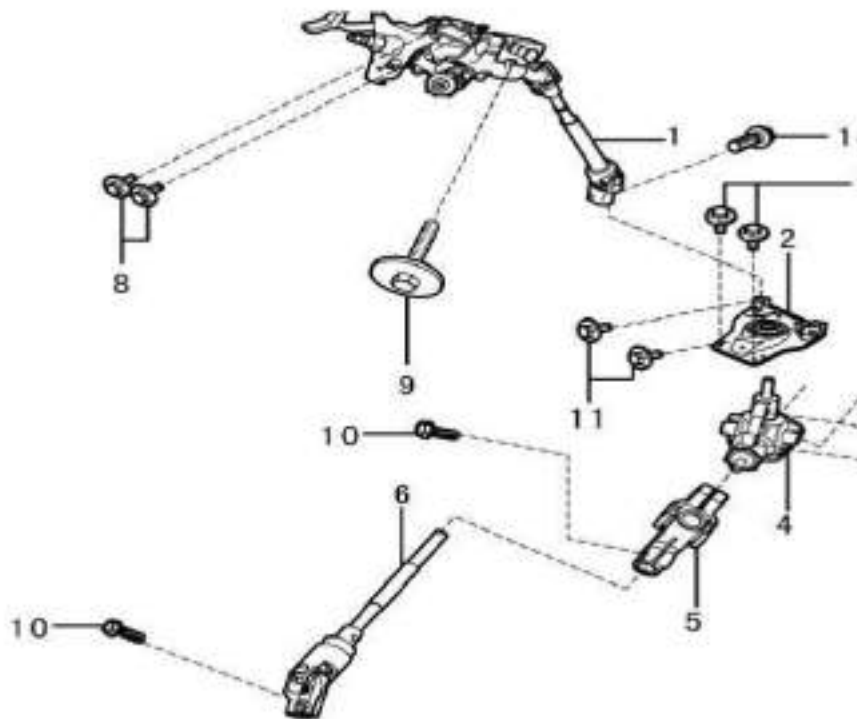

5	3732615	2nd vacuum rigid pipe
7	3732617	3rd vacuum hose
8	3732618	Vacuum clamp 1
9	3732619	Vacuum clamp 2
12	1003169	Spring hoop

Steering column and steering wheel

No.	Part number	Part name
1	3732230	Steering column
3	3732290	Steering reductor bracket
4	3008941	Steering reductor
5	3732260	Universal joint
6	3732250	Steering driving shaft
7	3732240	Steering intermediate drive shaft
8	1003053	Bolt
9	1005808	Bolt M8
11	1003041	Bolt
12	1003062	Bolt
13	1003183	Bolt
15	1003147	Nut
17	3733602	Steering wheel horn cover