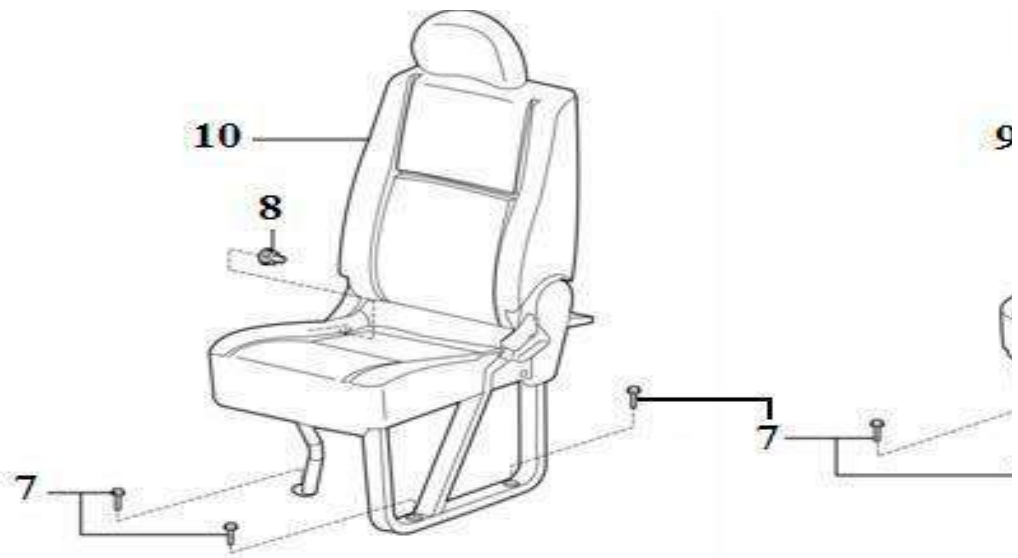

3	3720851-K1	Right storage box pad,tea table box
4	3720853-K1	Rear cup holder pad,tea table box
5	1003042	Combination bolt

Scat 1

No.	Part number	Part name
1	3720501	Driver textile seat Assy
2	1003060	Combination bolt
3	1005746	Screw seat
4	3720511	Front passenger textile seat Assy
5	1005747	Screw seat
6	3720531	1st row two-passenger textile seat Assy
9	3720541	2nd row two-passenger textile seat Assy
10	3720543	2nd row single-passenger textile seat Assy
11	3720551	3rd row two-passenger textile seat Assy
12	3720553	3rd row single-passenger textile seat Assy