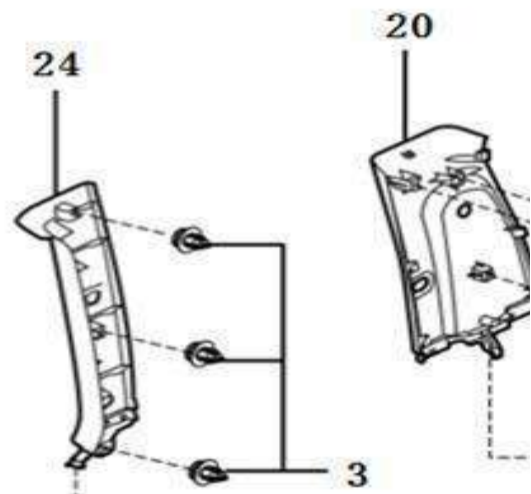

Decorative panel,pillar

No.	Part number	Part name
1	3721000-K1	Upper decorative panel,left A pillar
2	3721001-K1	Upper decorative panel,left A pillar
3	3008403	Clip button
4	3721006-K1	Upper decorative panel,left B pillar
5	3721007-K1	Upper decorative panel,left B pillar
8	1005716	Snap
9	3721027-K1	Upper decorative panel,left C pillar
10	3721028-K1	Upper decorative panel,left C pillar
11	3721033-K1	Upper decorative panel,left D pillar
12	3721034-K1	Upper decorative panel,left D pillar