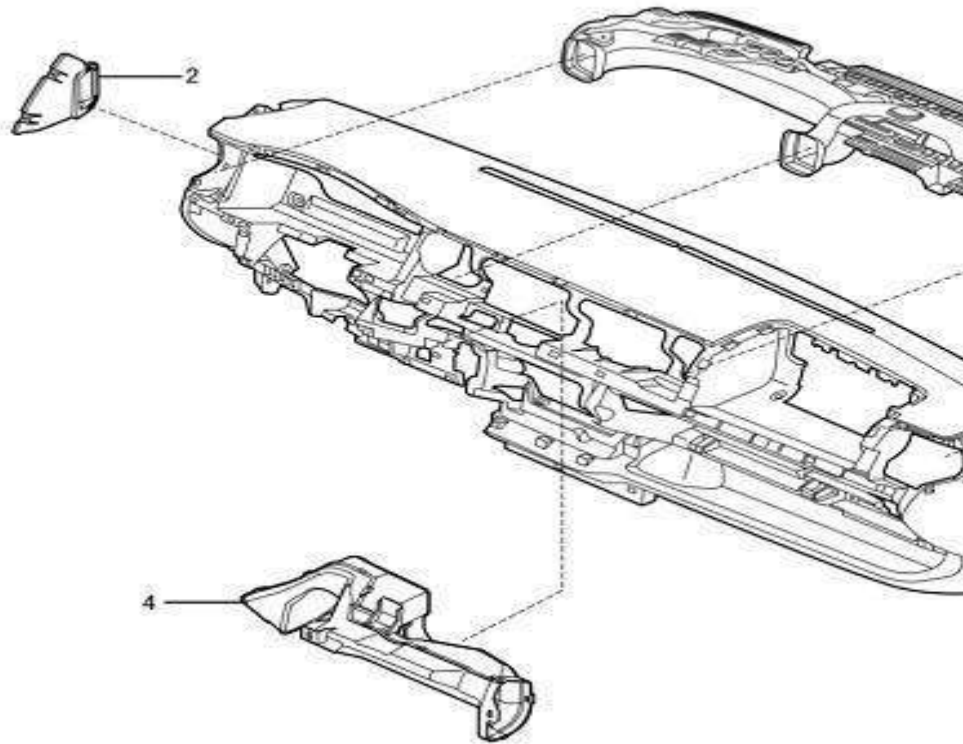

No.	Part number	Part name
1	3731304	Dashboard air duct
2	3731313	Left defroster air outlet
3	3731314	Right air outlet,defroster
4	3731315	Feet-blowing air duct,driver side
5	1005502	Plastic buckle

Roof air duct