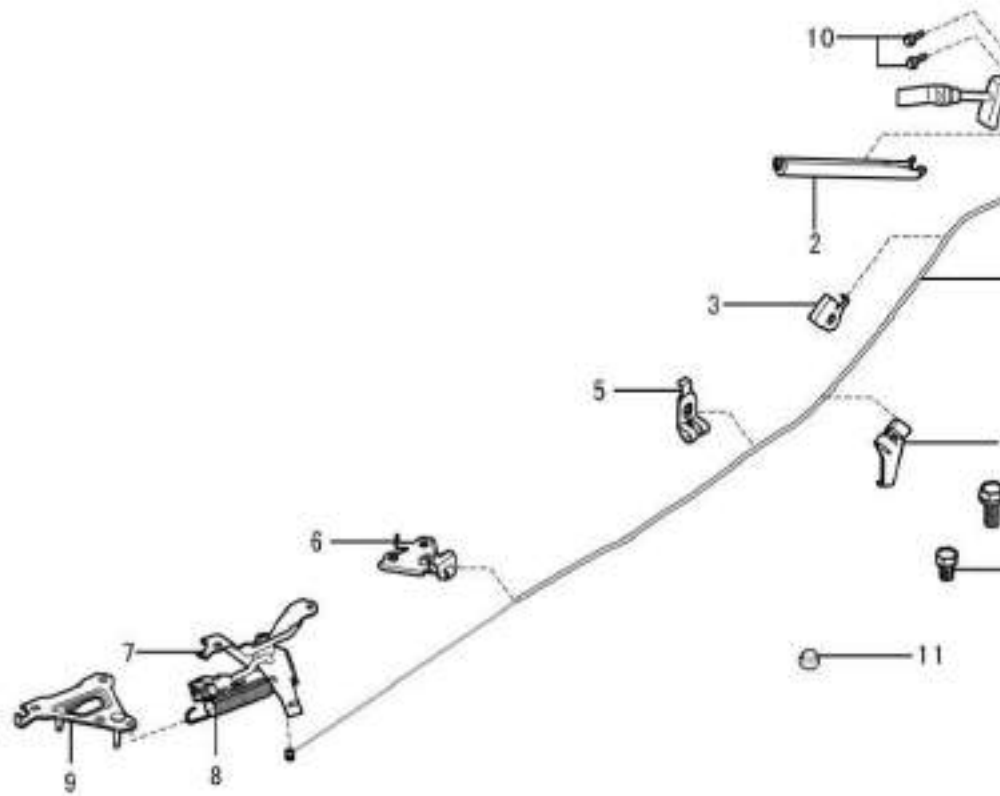

10	SHH-3505006	Vacuum booster
11	SHH-3505005	Check valve
12	SHH-3505008	Brake fluid reservoir

Front cable, parking brake

No.	Part number	Part name
1	3732420	Parking brake pull rod with front cable
2	3732411	Parking brake pull rod cover
3	3732511	Clamp 1
4	3732512	Clamp 2
5	3732513	Clamp 3