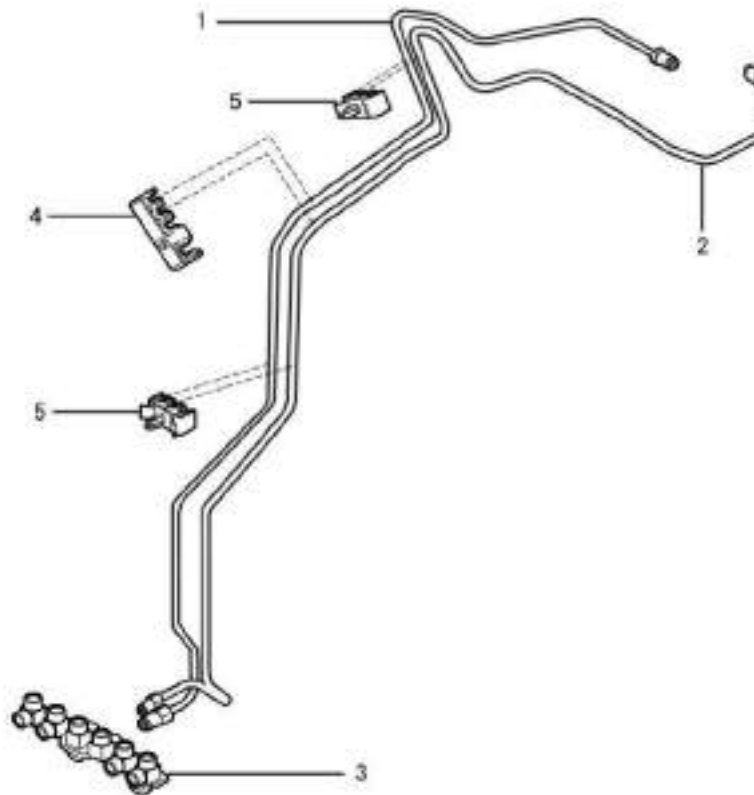

3

No.	Part number	Part name
1	3732540	Fitting
2	3732570	Fuel inlet pipe,ABS 1st chamber
3	3732580	Fuel inlet pipe,ABS 2nd chamber

Oil outlet pipe,master cylinder

No.	Part number	Part name
1	3732530	1st chamber oil outlet pipe,brake master cylinder