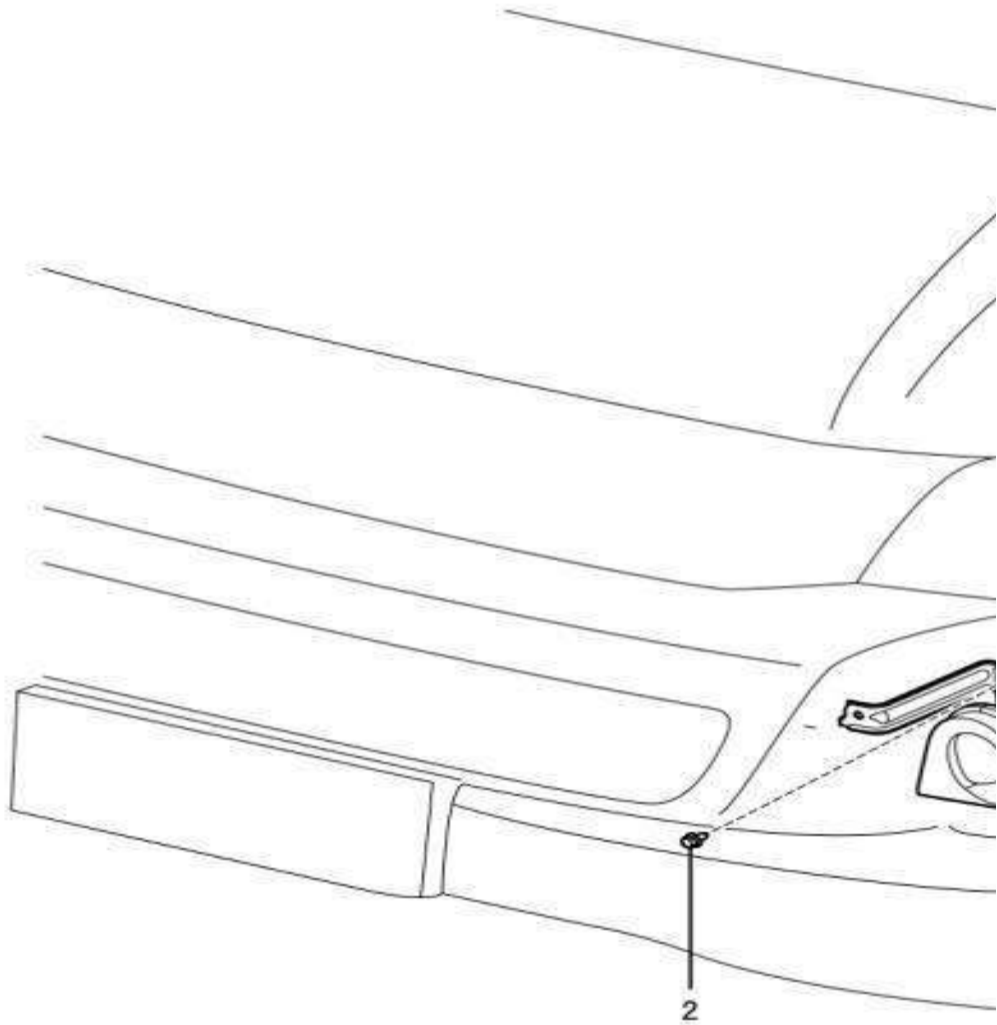

No.	Part number	Part name
1	3731007	Electric horn
2	1003044	Combination bolt

Vehicle antenna