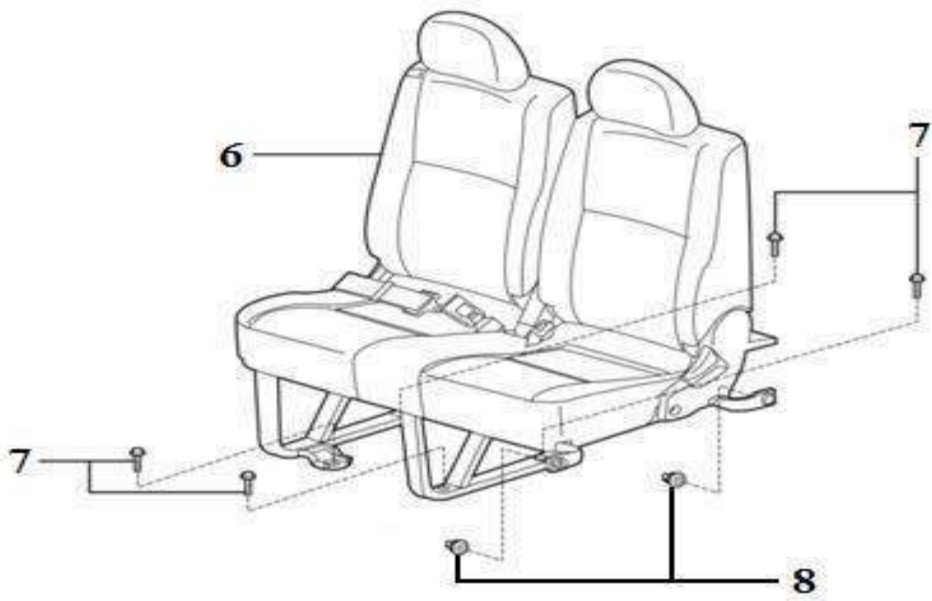

3	3720851-K1	Right storage box pad,tea table box
4	3720853-K1	Rear cup holder pad,tea table box
5	1003042	Combination bolt

Scat 1

No.	Part number	Part name
1	3720501	Driver textile seat Assy
2	1003060	Combination bolt
3	1005746	Screw seat
4	3720511	Front passenger textile seat Assy
5	1005747	Screw seat
6	3720531	1st row two-passenger textile seat Assy
9	3720541	2nd row two-passenger textile seat Assy
10	3720543	2nd row single-passenger textile seat Assy
11	3720551	3rd row two-passenger textile seat Assy
12	3720553	3rd row single-passenger textile seat Assy