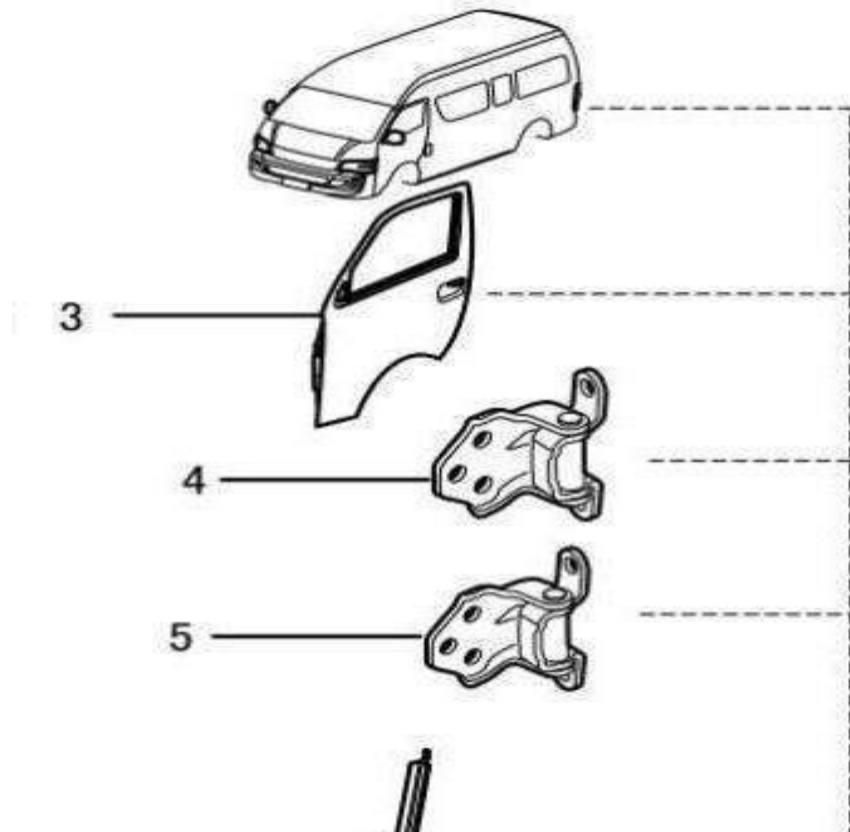

0	3726869	Front door limit stop
0	3726872	Convex limit stop,side sliding door
0	3726875	Intermediate concave limit stop,tail door
0	3726876	Intermediate convex limit stop,tail door
0	3726877	Front upper concave limit stop,side sliding door
0	3726878	Right side concave limit stop,tail door
0	3726879	Left side concave limit stop,tail door
0	3726880	Right side convex limit stop,tail door
0	3726881	Left side convex limit stop,tail door
0	3726882	Rear upper concave limit stop,side sliding door

Body in white