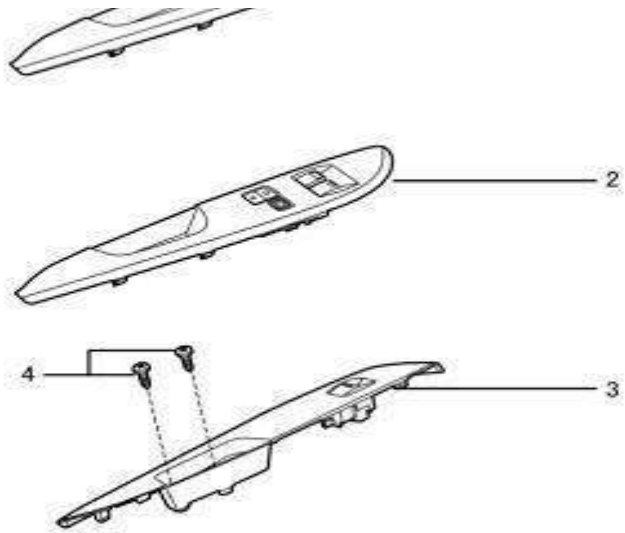

Vehicle door and power window s

No.	Part number	Part name
1	3731132	Door central control switch
3	3731134	Power window switch

Sill lamp and vehicle door lamp system

No.	Part number	Part name
1	3010955-H1	Sill lamp
2	3009867	Front door lamp switch
3	1003076	Bolt