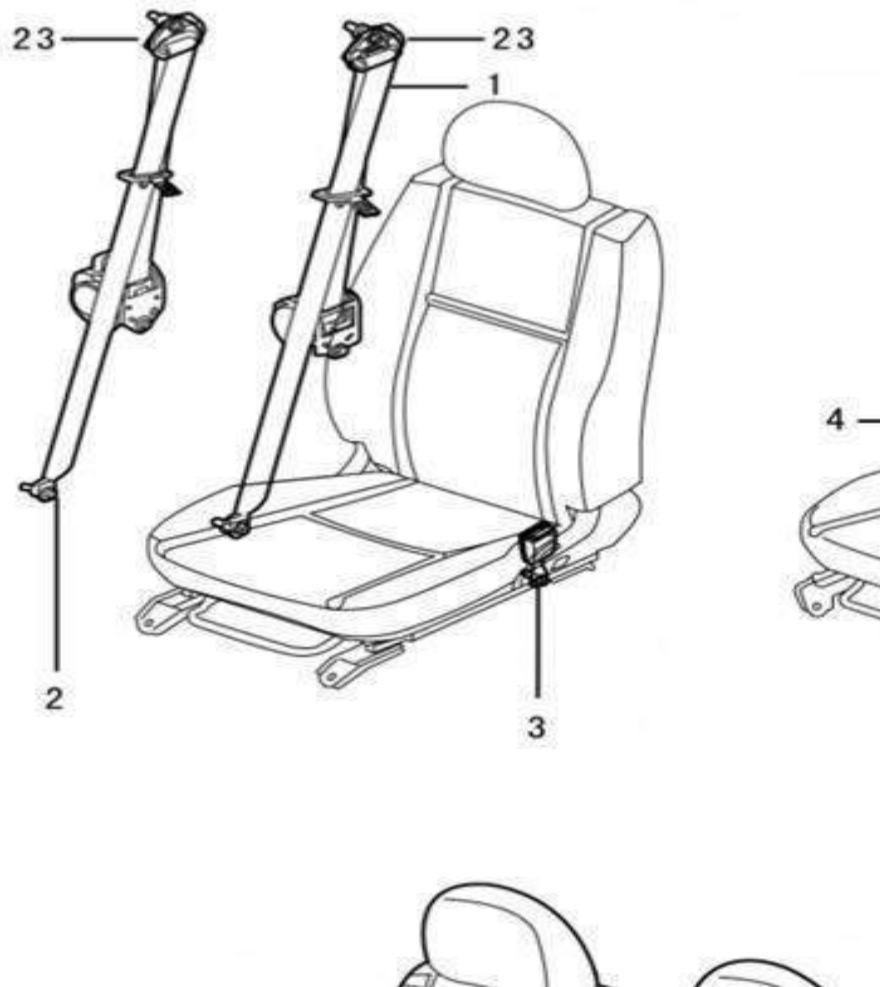

13	3720571	Left seat Assy,4th row two-passenger textile turnover seat
14	3720579	Floor hook bracket
15	3720573	Right seat Assy,4th row two-passenger textile turnover seat
17	1003040	Bolt M6
18	3720582	Hook bracket,turnover seat
19	3720581-K1	Hook,turnover seat
20	1004021	Combination screw M6

Safety belt