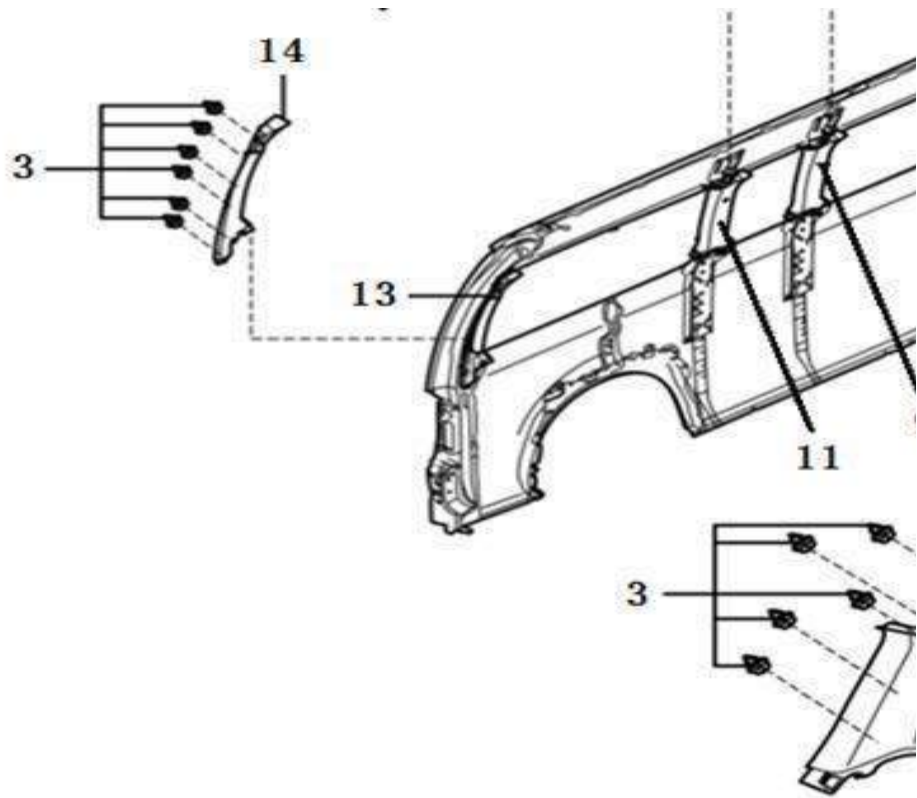

Decorative panel,pillar

No.	Part number	Part name
1	3721000-K1	Upper decorative panel,left A pillar
2	3721001-K1	Upper decorative panel,left A pillar
3	3008403	Clip button
4	3721006-K1	Upper decorative panel,left B pillar
5	3721007-K1	Upper decorative panel,left B pillar
8	1005716	Snap
9	3721027-K1	Upper decorative panel,left C pillar
10	3721028-K1	Upper decorative panel,left C pillar
11	3721033-K1	Upper decorative panel,left D pillar
12	3721034-K1	Upper decorative panel,left D pillar