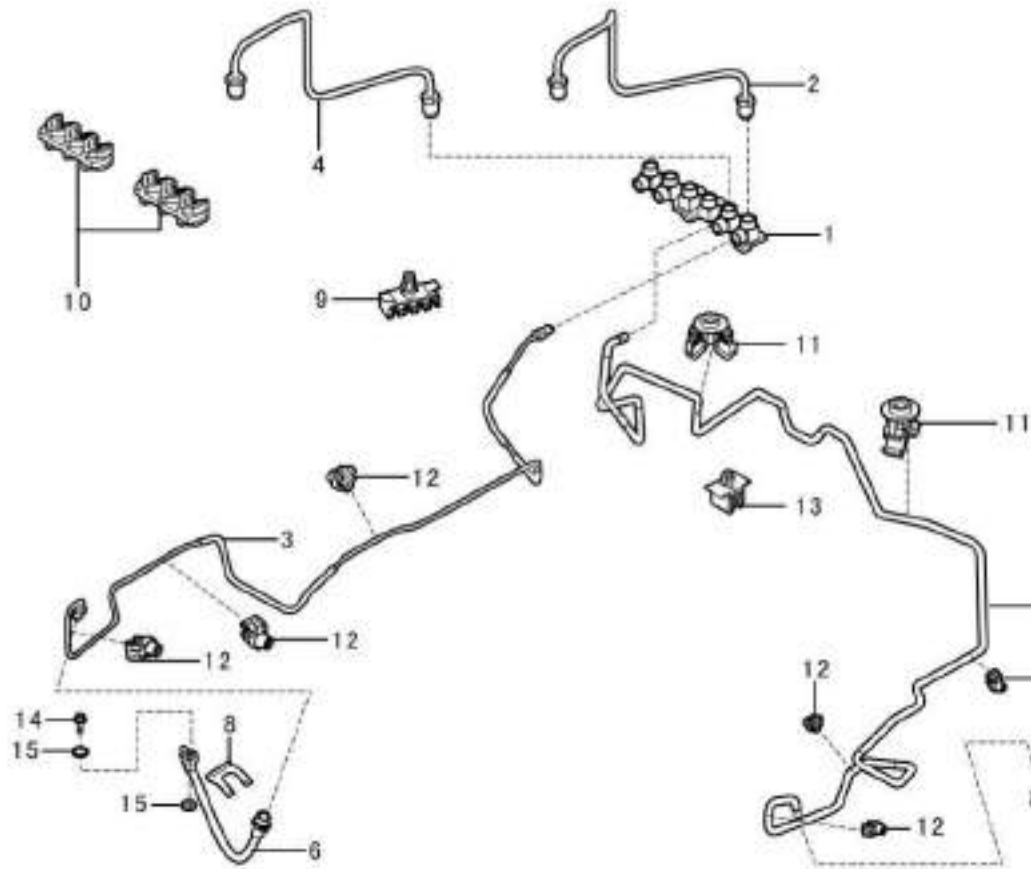

2	3732550	2nd chamber oil outlet pipe,brake master cylinder

1st brake oil pipe,FL

No.	Part number	Part name
2	3732620	1st brake oil pipe,FL
3	3732630	2nd brake oil pipe,FL
4	3732640	1st brake oil pipe,FR
5	3732650	2nd brake oil pipe,FR
6	3732610	Brake hose,FL
7	3732680	Brake hose,FR
8	3010369	Locking piece
14	1003159	Oil inlet bolt,front wheel cylinder
15	1003161	Copper washer