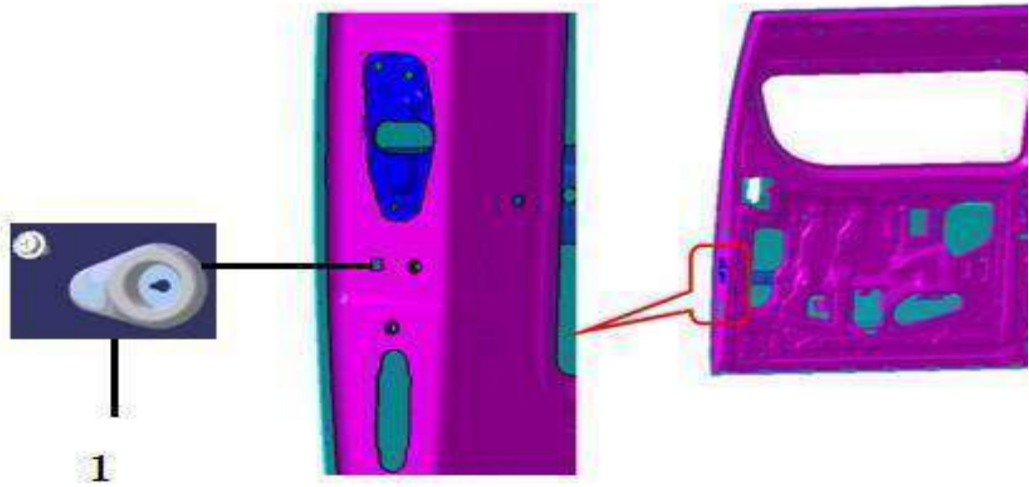

No.	Part number	Part name
1	3722105	Front cover supporting rod
2	3722889	Drip channel edge protector,RL
3	3722888	Drip channel edge protector,RR
4	3722887	Drip channel edge protector,FL
5	3722886	Drip channel edge protector,FR
6	3722109	Lower chafing strip,Right side wall
7	1005757	Snap
8	1005758	Snap
9	3722129	Stop block,spare tyre
11	3722209	Front cover lock
12	3722509	Front cover lock cable
13	3010478	Opening handle,front cover lock
14	3722548	Release handle,fuel tank cap
15	3010471	Fuel tank cap lock
17	3722549	Opening cable,fuel tank cap
18	3727930	Spring reed,fuel tank door
20	3722125	Rear side bracket,Headlamp FL
21	3722124	Rear side bracket,Headlamp FR
23	3720225	Main Jinbei logo

Buffer block