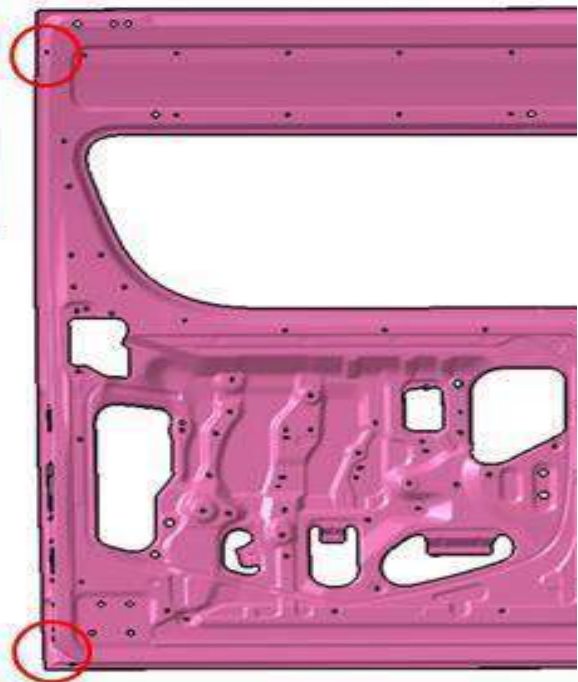

Buffer block

7

11

12

No.	Part number	Part name
1	1005708	Middle buffer block,side sliding door
3	1005712	Hanging strip,engine main cover
4	1005809	Fixing screw,engine main cover hanging strip
5	1000285	Main cover buffer block,engine
6	3013920	buffer block