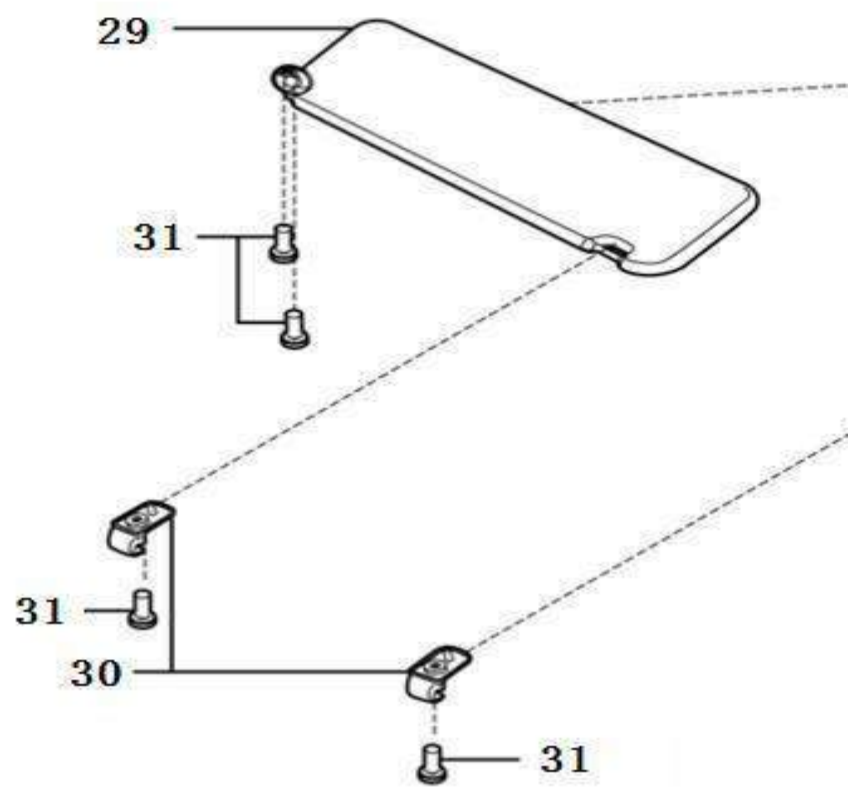

23

No.	Part number	Part name
1	3721150-K1	Trim panel,front roof
5	3731305	Front section,roof air duct
6	3731316-K1	Base frame,left intake grille
7	3731318-K1	Base frame,right intake grille
8	3600782-K1	Vent grille
9	3603738-K1	Rear air duct outlet grille
9	3603738-K1	Rear air duct outlet grille
10	3721108	Back up block,rear roof
13	1003236	Self-tapping screw
15	3721157-K1	Trim panel,rear roof
28	3721126-K1	Left sun visor
29	3721127-K1	Right sun visor

Decorative panel,side wall