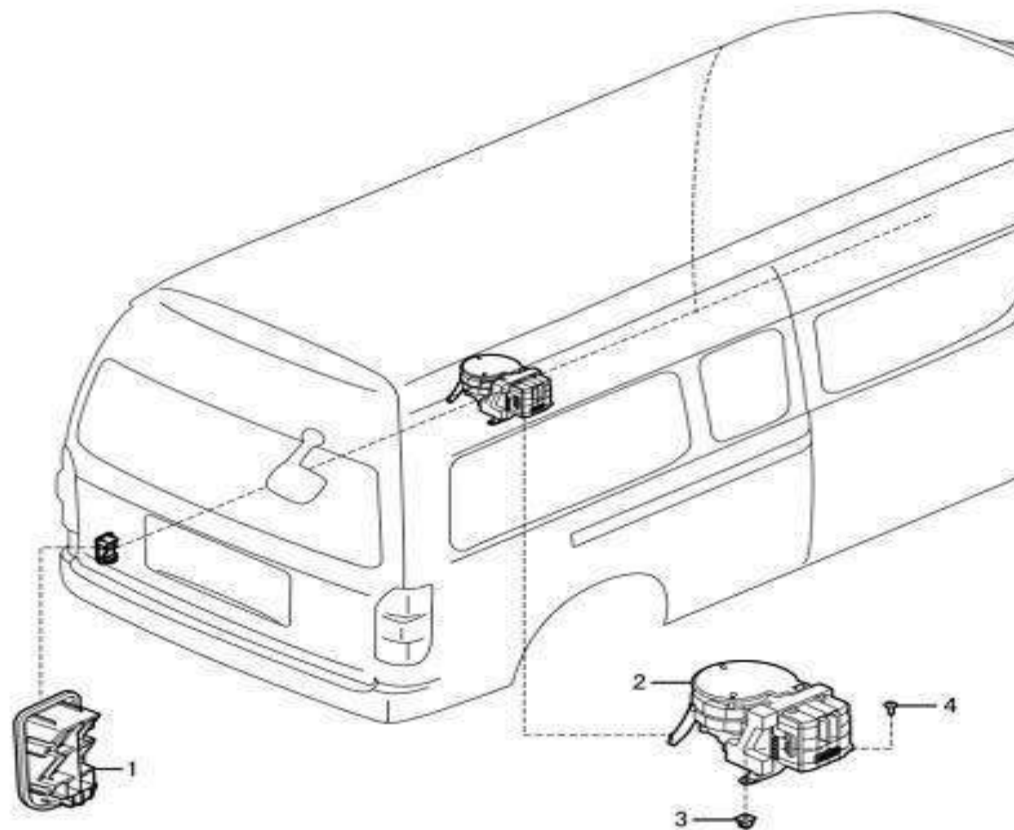

15	3731354	High-pressure pipe
17	1030050	Bolt M6
18	1030047	Bolt M6

Rear heater

No.	Part number	Part name
1	3731311	Venting
2	3731470	Rear heater Assy

Water tube, heater