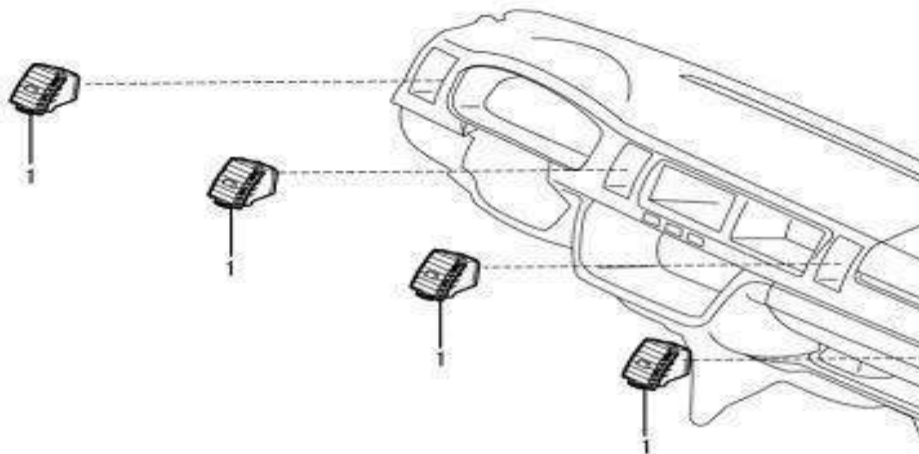

37	3720804	Lower left guard plate Fuse box,dashboard
38	1005011-K1	Snap
39	3720806-K1	Middle lower guard plate,dashboard
40	3720807-K1	Middle lower guard plate,dashboard
41	3720800-K1	Ash tray
42	3720810-K1	Manual transmission cornice
43	3720814-K1	Lower guard plate,dashboard
44	3720817-K1	Hand brake guard plate
45	3721250	Food rest back board
46	3721252-K1	Lower cover,pipe pillar
47	1003125	Nut M6
48	1003042	Combination bolt

Dashboard air outlet

No.	Part number	Part name
1	3731300-K1	Air outlet,dashboard