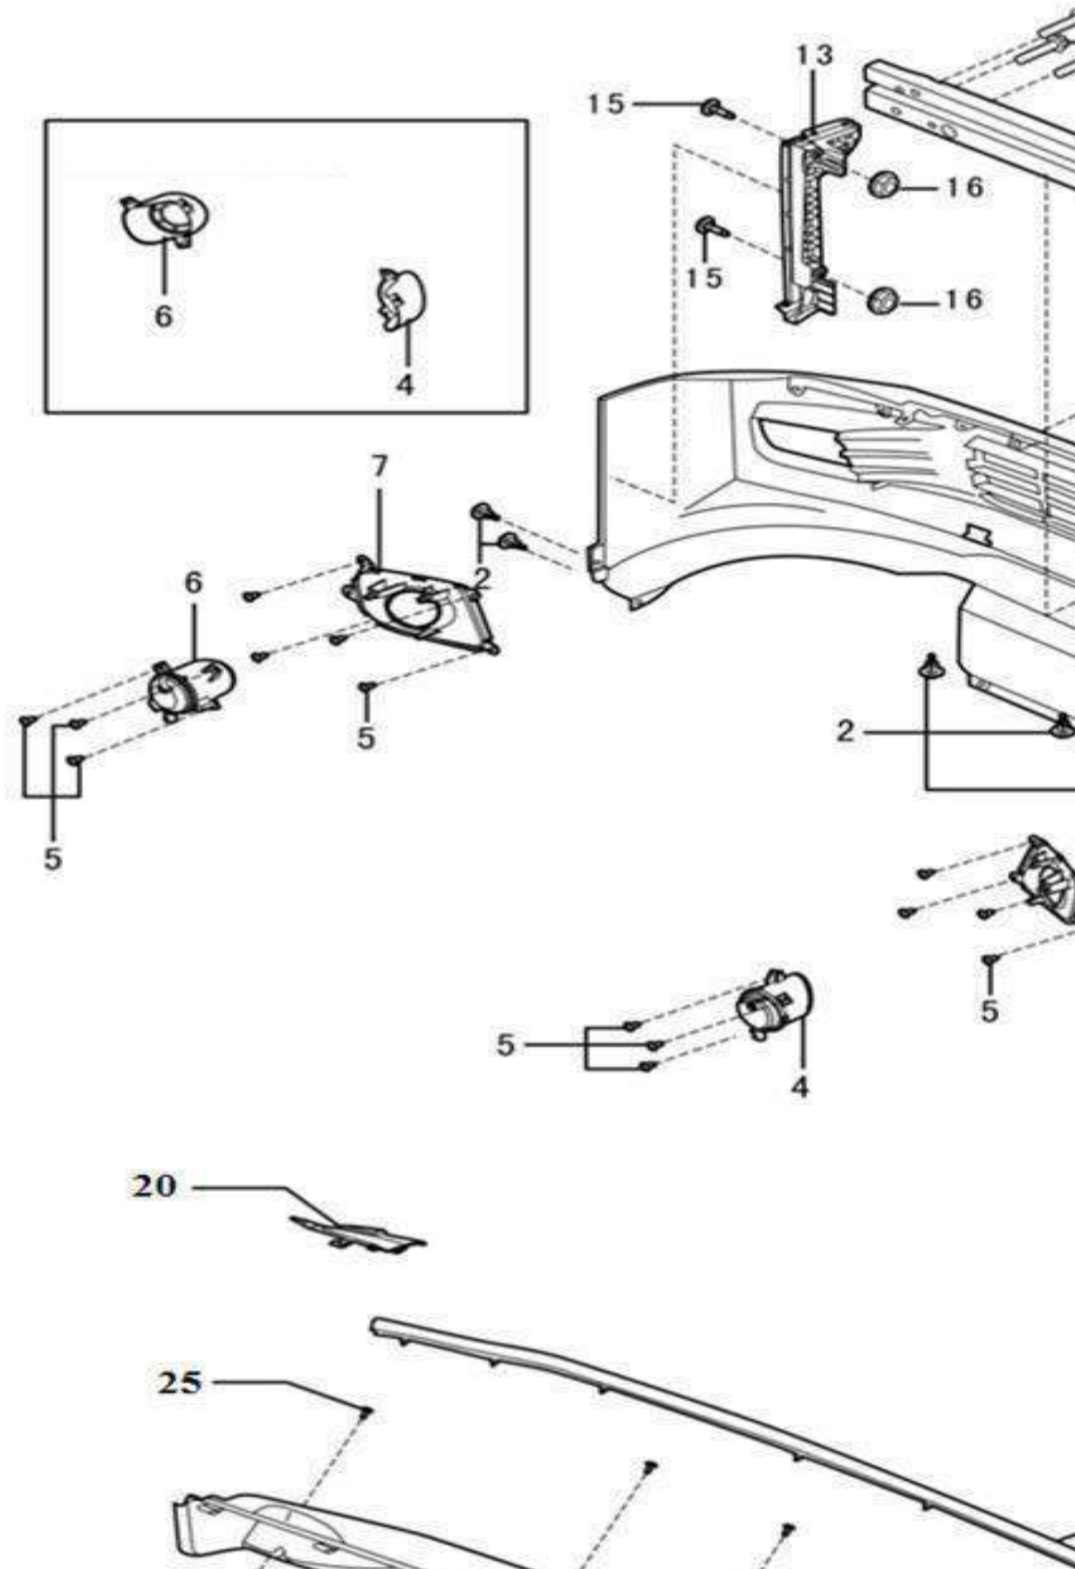

Front bumper