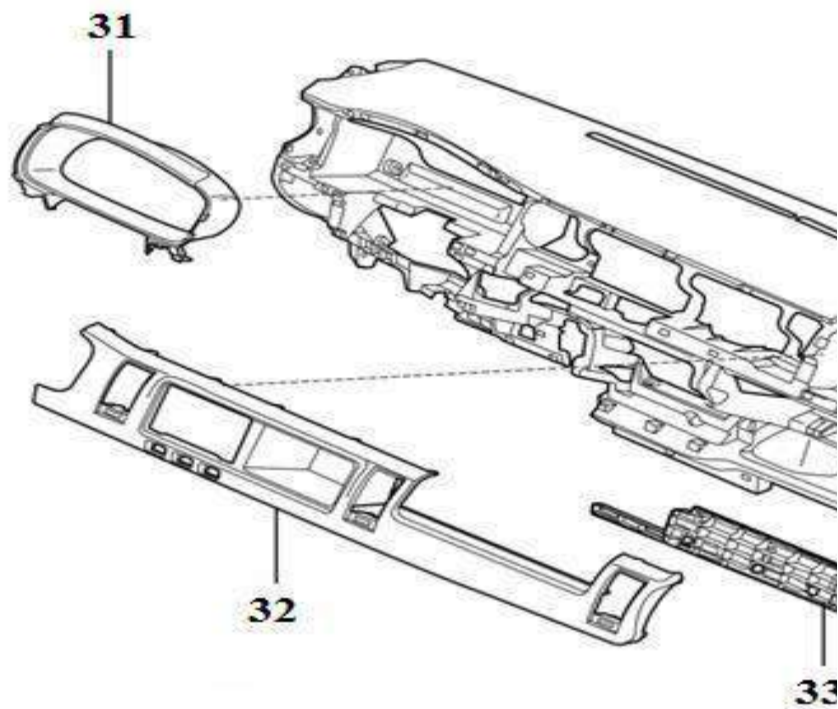

Dashboard

16

No.	Part number	Part name
1	3720700	Dashboard cross member
2	1005813	Inner thread sleeve M10
3	1005814	Combination bolt M10
4	1005815	Combination bolt M8
6	3720740	Lower bracket,dashboard cross member