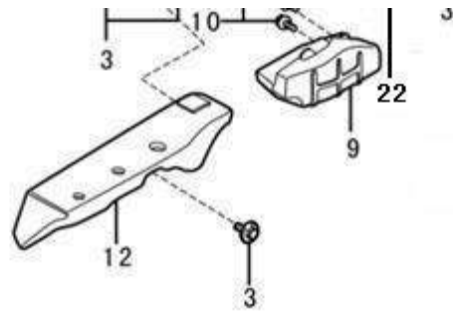

Intake system

13

No.	Part number	Part name
1	3733400	Intake pipe
3	1003045	Combination bolt
4	3733402	No. 1 resonant cavity
6	3733403	Air filter Assy
8	3733405	Intake connection hose
11	3733410	Intake connector
12	3733408	No. 3 resonant cavity
13	3733411	Intake bellows
14	3733412	Intake pipe I
15	3733413	Intake pipe with bracket
16	3733414	Intake pipe 2
17	3733415	Intake pipe 1
18	3733416	Intake pipe with bracket
19	3733417	Intake pipe 2
21	1001427	Worm and worm gear clip 32-50
22	1001428	Worm and worm gear clip 60-80
24	1003040	Bolt M6
26	1001001	Combination bolt m6*12