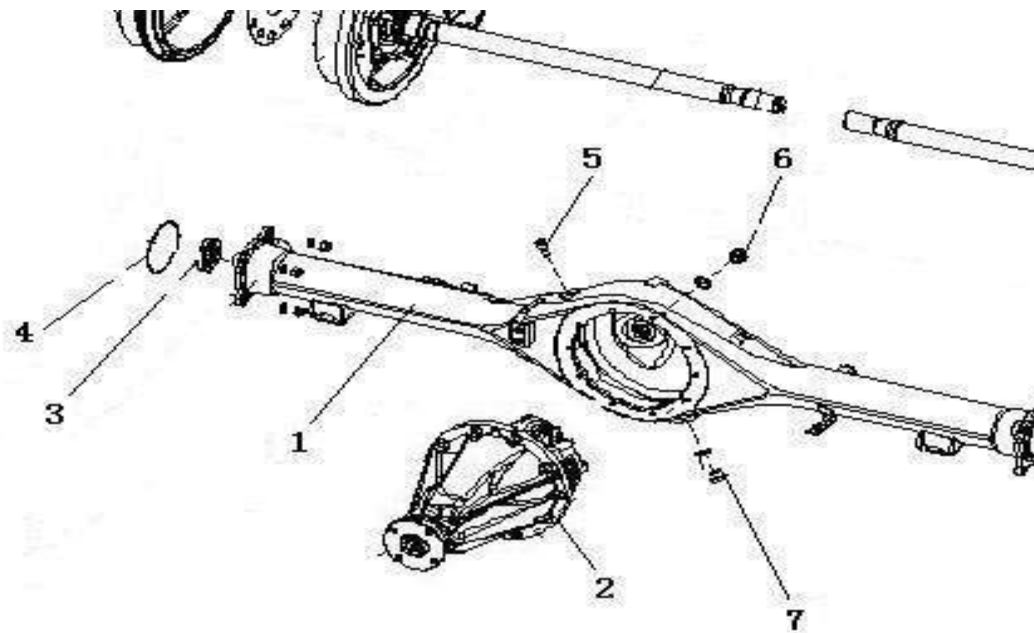

No.	Part number	Part name
0	6480H2-3502070	Rear brake shoe
0	6480H2-3502100	Rear brake sub-cylinder
0	6480H2-3508010B	brake cable , RL
0	6480H2-3508020B	brake cable , RR
1	SHH-2401003	Rear axle housing
2	SHH-2402001	Main retarder ASSY 1
3	SHH-2400001	Inner oil seal,axle shaft
4	SHH-2400002	O-sealing ring
6	SHH-2400004	Oil filler plug
7	SHH-2400006	Drain plug