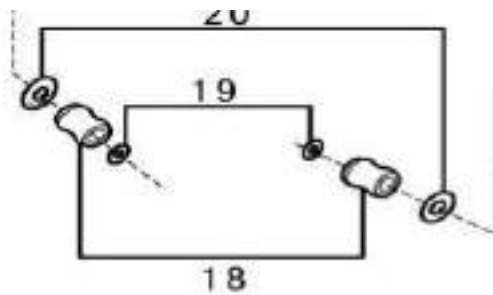

No.	Part number	Part name
1	3732050	Upper left swing arm
2	3732040	Upper right swing arm
3	3732110	Front subframe
4	3732070	Lower left swing arm
5	3732060	Lower right swing arm
6	3732080	Lower buffer
7	3018240	Eccentric bolt
8	3018248	Eccentric nut
9	3732100	Front shock absorber
10	3011152	Flat rubber gasket
11	3011156	Rubber gasket
12	3732111	Thrust bar
13	3732112	Thrust bar rubber gasket
14	3732113	Intermediate sleeve,thrust bar rubber gasket
15	3732220	Rear shock absorber
17	3011213	Upper gasket,small hole
18	3011210	Bushing,rear shock absorber
19	3011209	Lower gasket,small hole
20	3011211	Lower gasket,big hole
21	1004065	Combination bolt
22	1003027	Support beam bolt
23	3013013	Combination bolt
24	1003013	Bolt
25	1003264	Washer
26	1005801	Nut M16
27	1003157	Pin
28	1003020	Bolt
29	1003261	flat washer
30	1003110	Hex nut
32	1003265	Washer