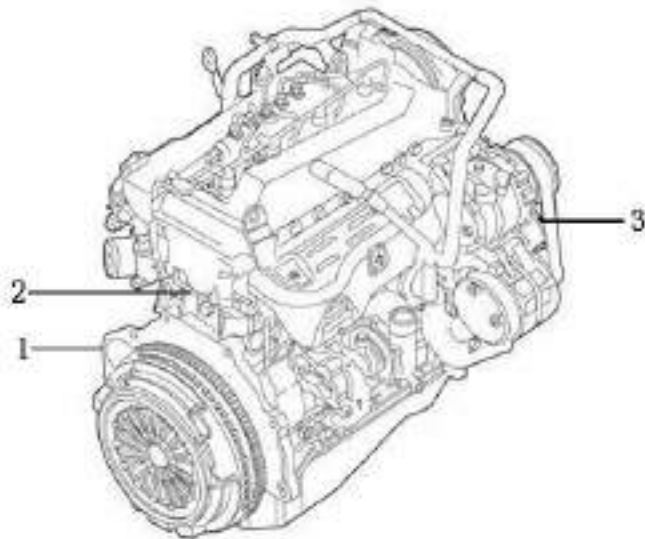

21	1001170	Steel-belt type elastic ring clip14
23	1005713	Water tube clamp
24	3733224	Lower Water tube 1,radiator
27	3733229	Upper shock absorption gasket
28	3733230	Lower shock absorption gasket

Engine wire harness

No.	Part number	Part name
2	3731506	Engine wire harness

Accelerator pedal