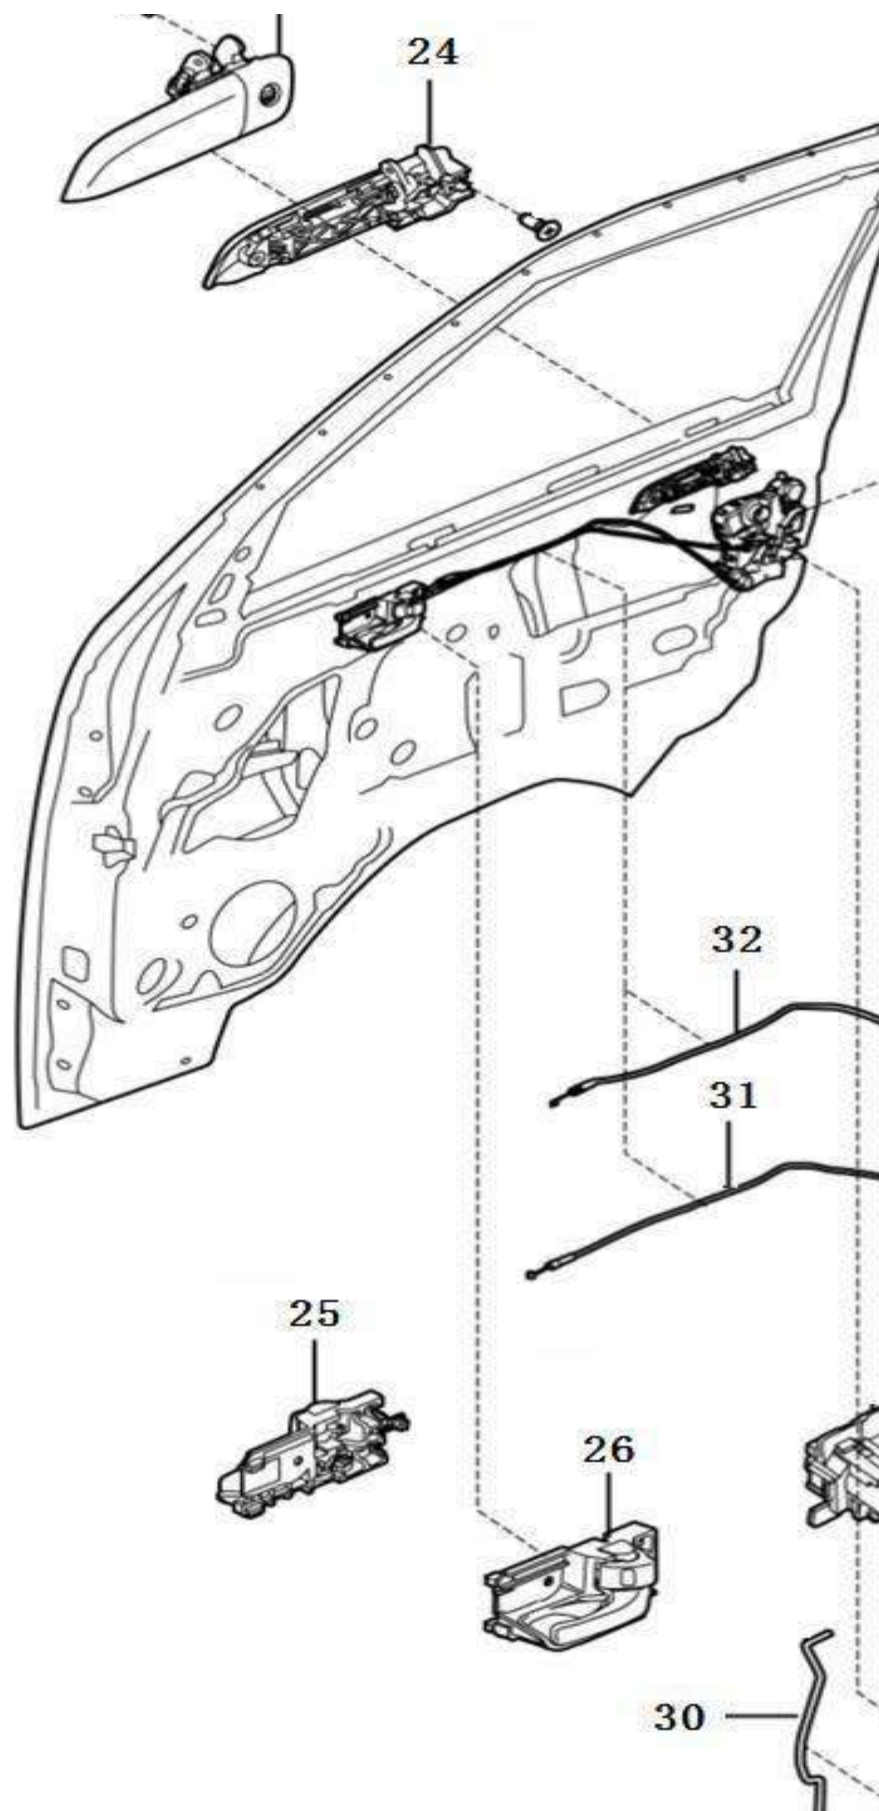

Front door accessories

No.	Part number	Part name
1	3720900-K1	Trim panel,door FL
1	3720910-K1	Trim panel,door FR
2	3008403	Clip button
3	1005717	Snap
4	1001180	Self-tapping screw
5	1000158	Screw seat
6	3720940-K1	Left rearview mirror trim
7	3720943-K1	Right rearview mirror trim
8	3720946	Cup bracket back panel,door FL
9	3720947	Cup bracket back panel,door FR
10	1000158	Screw seat
11	1001180	Self-tapping screw
12	3722913-A77	Left outer rearview mirror (manual)
13	3722912-A77	Right outer rearview mirror (manual)
14	1001008	Combination bolt m6*20
15	3722711	Window regulator Assy,door FL (powered)
16	3722710	Window regulator Assy,door FR (powered)
20	3722231	Door lock,FL
21	3722230	Door lock,FR
22	3008122	Front door latch
23	3722411	Outer handle,door FL
24	3722410	Outer handle,door FR
25	3722417	Inner handle,door FL