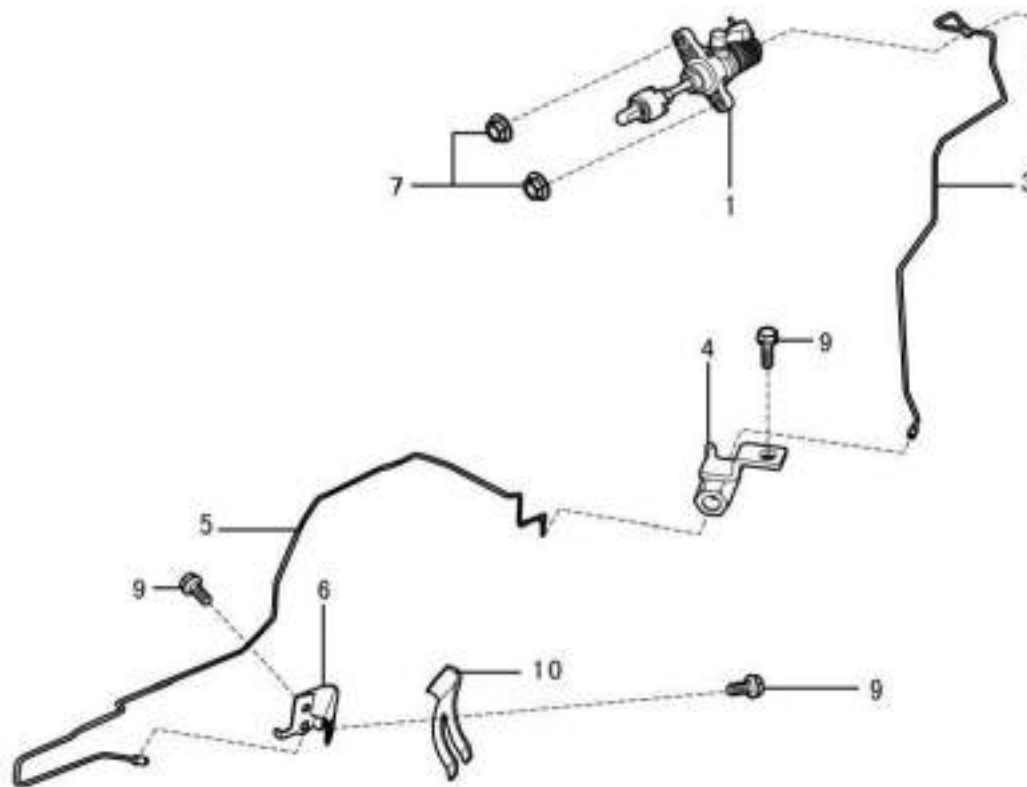

Clutch pipe

No.	Part number	Part name
1	3732840	Clutch master cylinder
2	3732814	Oil inlet hose,clutch master cylinder
3	3732790	Clutch oil pipe 1
4	3732815	Two-way pipe fitting

5	3732890	Clutch oil pipe 2
6	3732816	Fixing bracket,clutch hose
8	1003169	Spring hoop