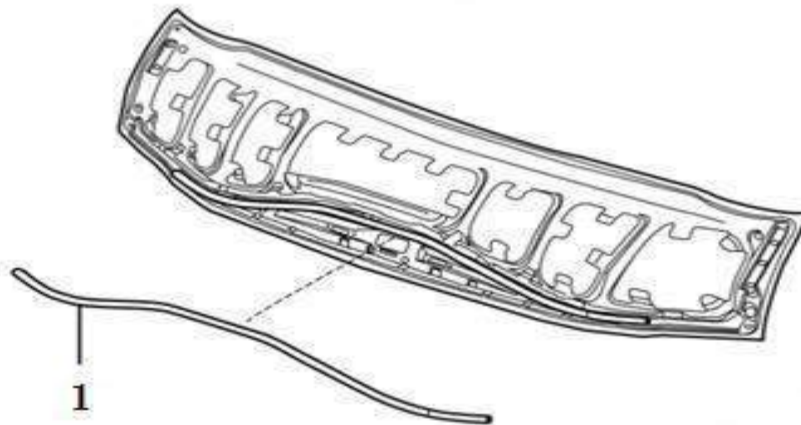

2	SHH-3722300	Blank key
3	3722809	Lock core,side sliding door
3	3722809-FZ	Duplicated lock core,side sliding door
4	3722808	Lock core,tail door
4	3722808-FZ	Duplicated lock core,tail door
5	3722801	Lock core,door FL
5	3722801-FZ	Duplicated lock core,door FL
6	3722800	Lock core,door FR
6	3722800-FZ	Duplicated lock core,door FR
7	3722298	Ignition Lock core
7	3722298-FZ	Duplicated ignition lock core
8	SHH-3722500	Whole lock core

Whole weather-strip