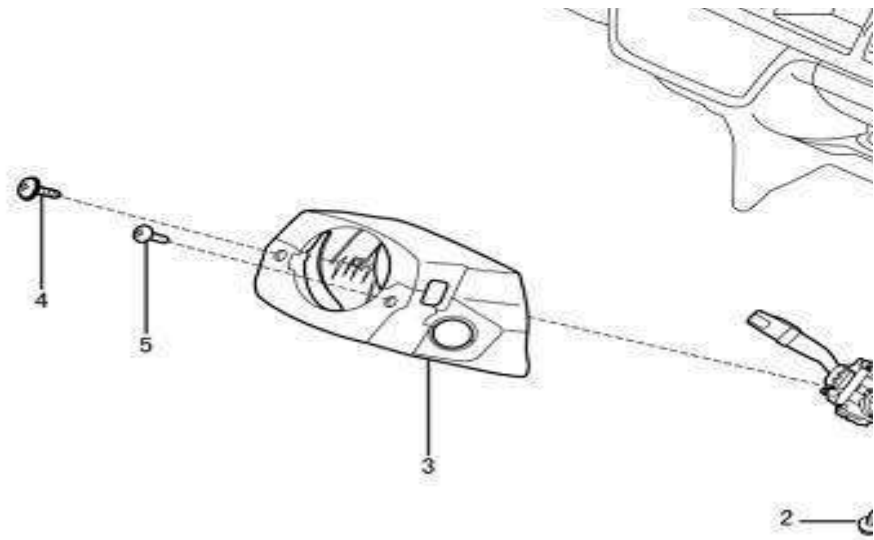

No.	Part number	Part name
1	3084168	Combination switch
2	1004141	Combination screw M5
3	3731199-K1	Combination switch cover
4	1004119	Combination screw M4
5	1004133	Self-tapping screw

Switch 1