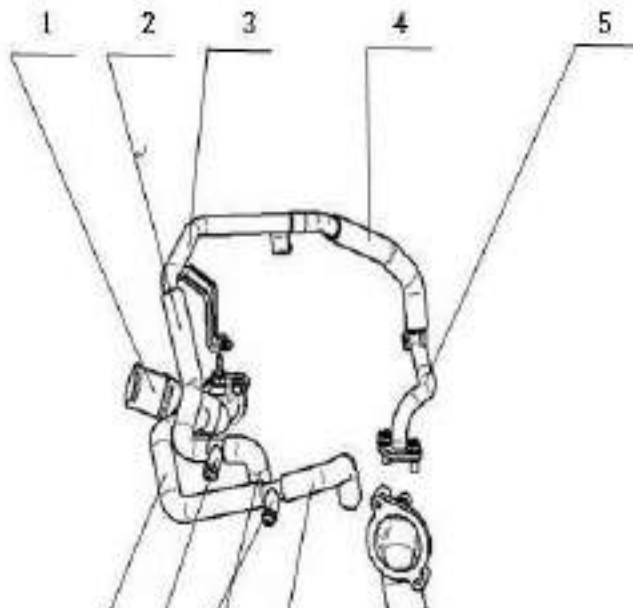

Cooling water pipe