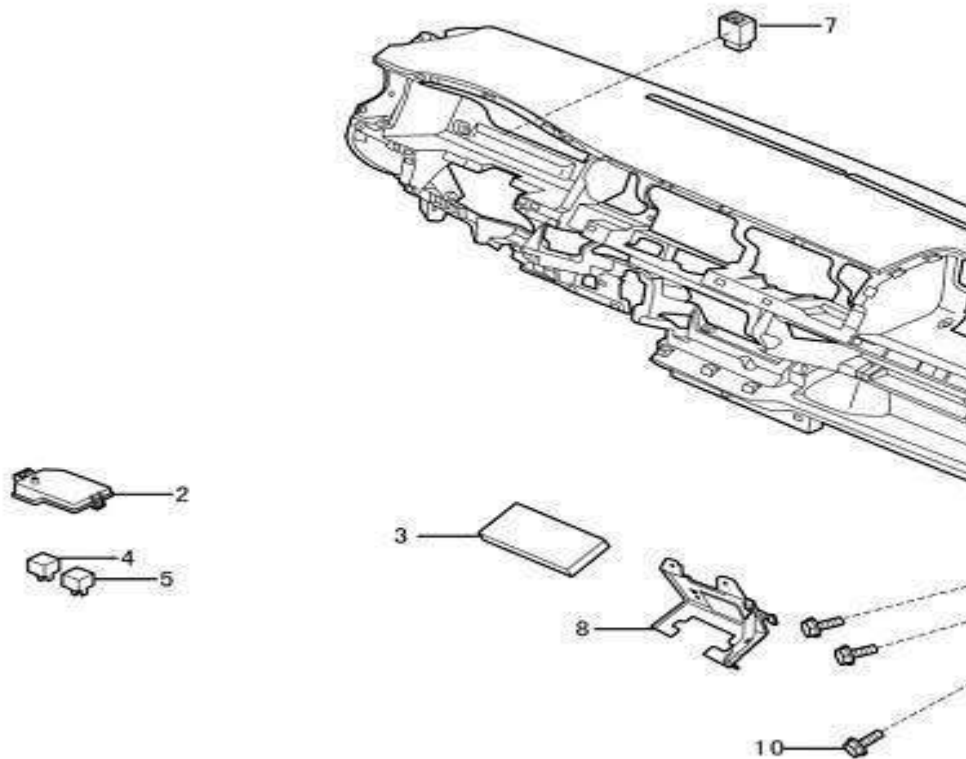

No.	Part number	Part name
2	3731106	Battery
3	3731102	Battery tray
4	3012924	Fixed rod,battery
5	3012923	Fixed bracket,battery
6	1003047	Combination bolt

Fuse and relay

No.	Part number	Part name
1	3731532	Right fuse box cover,dashboard
2	3731533	Fuse box cover,battery compartment
3	3731534	Fuse box cover,engine compartment
4	3731561	Relay