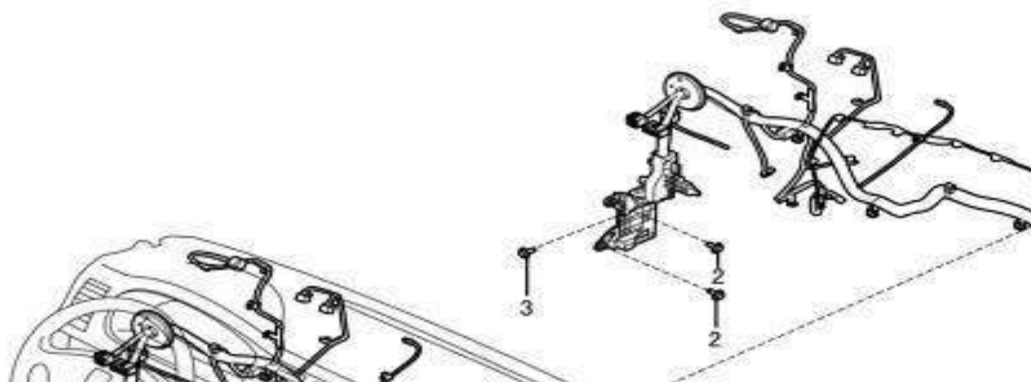

No.	Part number	Part name
4	3731510	Wire harness,engine compartment
7	1003203	Combination bolt
9	3731542	Wire harness guard plate bracket

Front wall lamp and front fog lamp