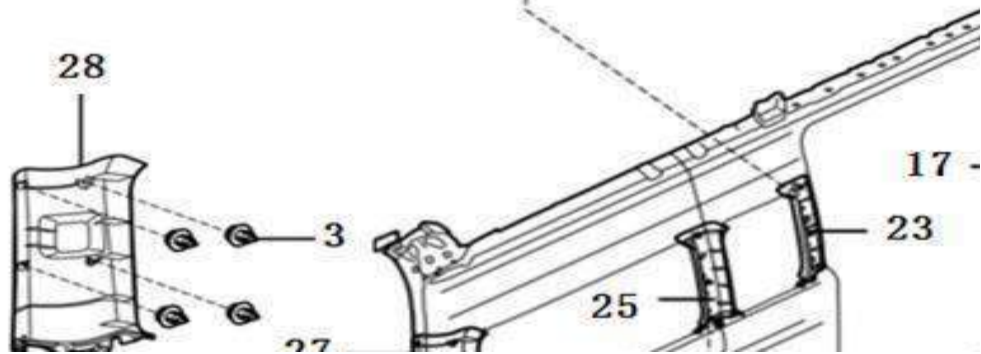

Decorative panel,pillar

No.	Part number	Part name
1	3721000-K1	Upper decorative panel,left A pillar
2	3721001-K1	Upper decorative panel,left A pillar
3	3008403	Clip button
4	3721006-K1	Upper decorative panel,left B pillar
5	3721007-K1	Upper decorative panel,left B pillar
8	1005716	Snap
9	3721027-K1	Upper decorative panel,left C pillar
10	3721028-K1	Upper decorative panel,left C pillar
11	3721033-K1	Upper decorative panel,left D pillar
12	3721034-K1	Upper decorative panel,left D pillar