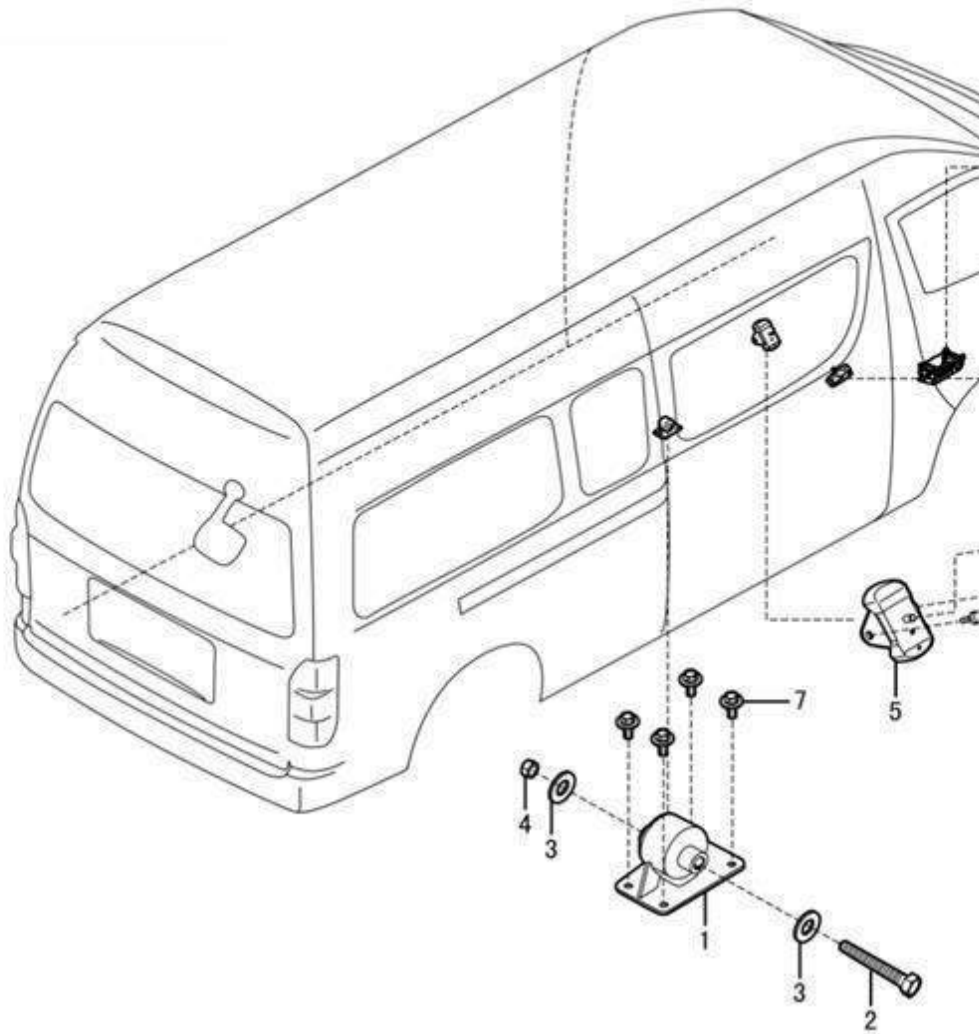

No.	Part number	Part name
1	3733072	Rear hanger bracket
2	1003011	Transmission hanger bolt
3	1003259	Flat washer
4	1003240	Nut M13
5	3733082	Left suspension
6	3733083	Right suspension
7	3011891	Bolt M8
8	3011848	Bolt M10
9	1003148	Nut M12