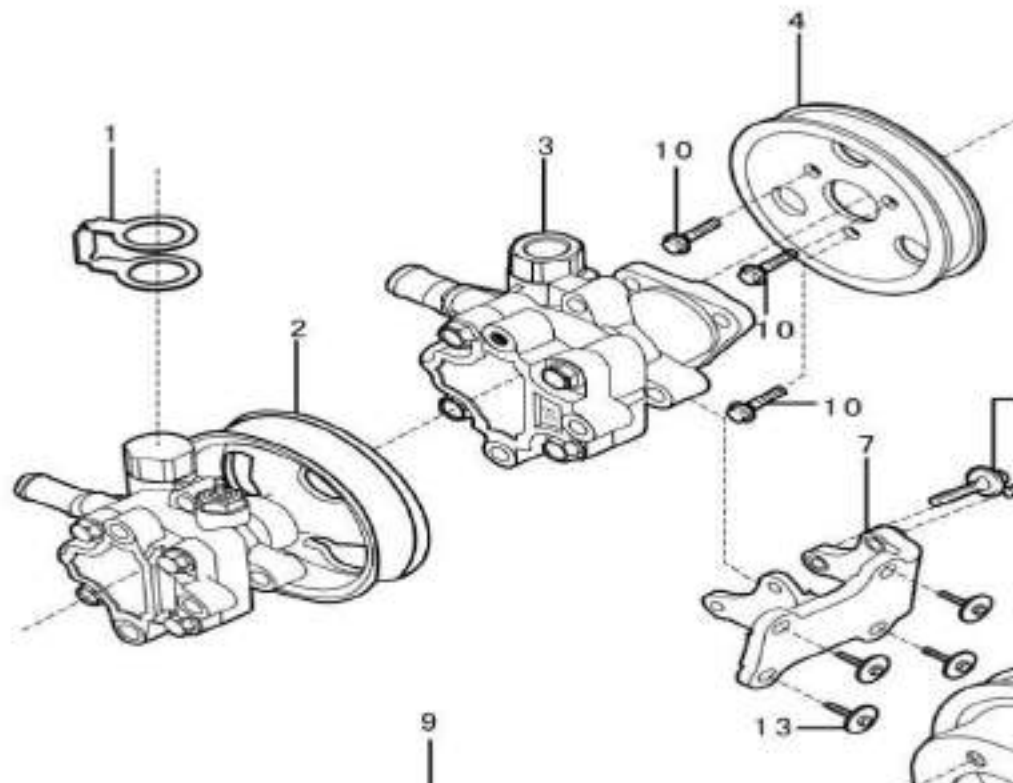

5	3732351	Right fixing bracket,steering gear
6	3732352	Right fixing bracket bushing,steering gear
7	3732350	Power steering gear
8	1005805	Combination bolt M14
9	1005806	Combination bolt M14
10	1005807	Combination bolt M14
11	1003266	Cotter pin
12	1003160	oil through bolt
13	1003164	Spring hoop
14	1003165	Spring hoop

Steering oil pump