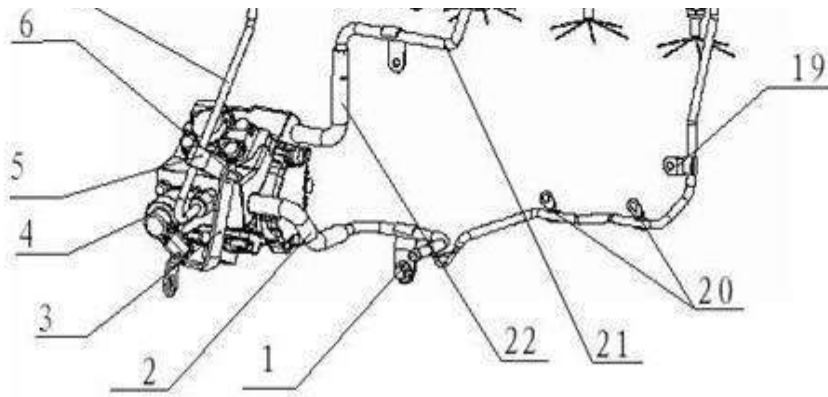

No.	Part number	Part name
1	DK4A-1105030	Tee pipe,fuel return
2	DK4A-1100011	Rubber pipe,fuel return
3	DK4B-1103031	High-pressure oil pipe bracket
4	DK4A-1106020	High-pressure fuel injection pump
5	DK4A-1103020	Fuel inlet pipe bracket,fuel rail
7	DK4B-1103010	Fuel inlet pipe,high-pressure fuel rail
10	DK4A-1113010	High-pressure fuel rail Assy
11	DK4A-1112014	Clamp plate,fuel injector
12	DK4A-1104010-40	Inlet pipe Assy,fuel injector
16	DK4A-1112010	Fuel injector
18	DK4A-1100012	Fuel return tube bracket

Water pump and fan