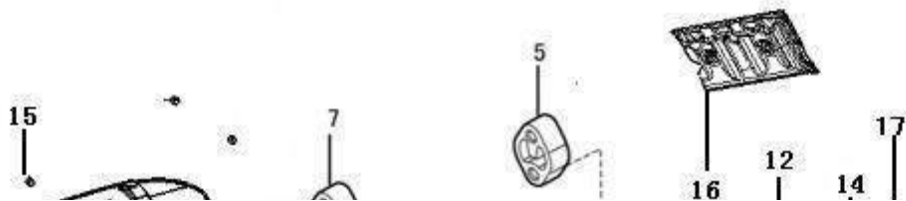

Exhaust system