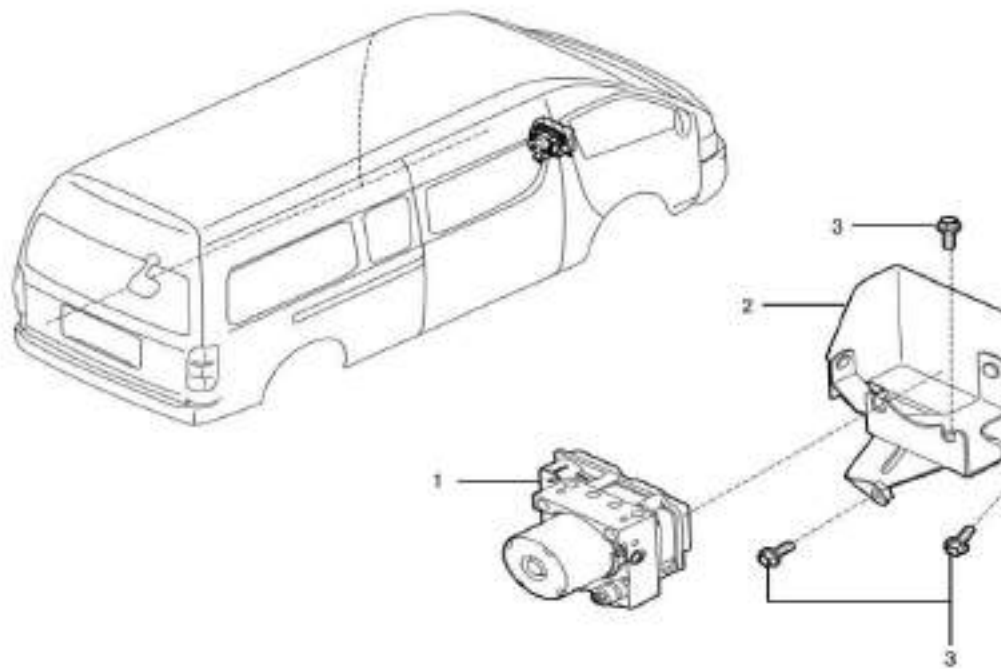

6	3732516	Front cable bracket,parking brake
7	3732450	Rocker arm with bracket Assy,parking brake control
8	3012031	Rocker arm spring,parking brake control
9	3732518	Rear cable bracket,parking brake
12	1003177	Combination bolt

ABS+EBD module

No.	Part number	Part name
1	3732800	ABS+EBD module Assy
2	3732960	ABS+EBD module bracket

Front ABS sensor