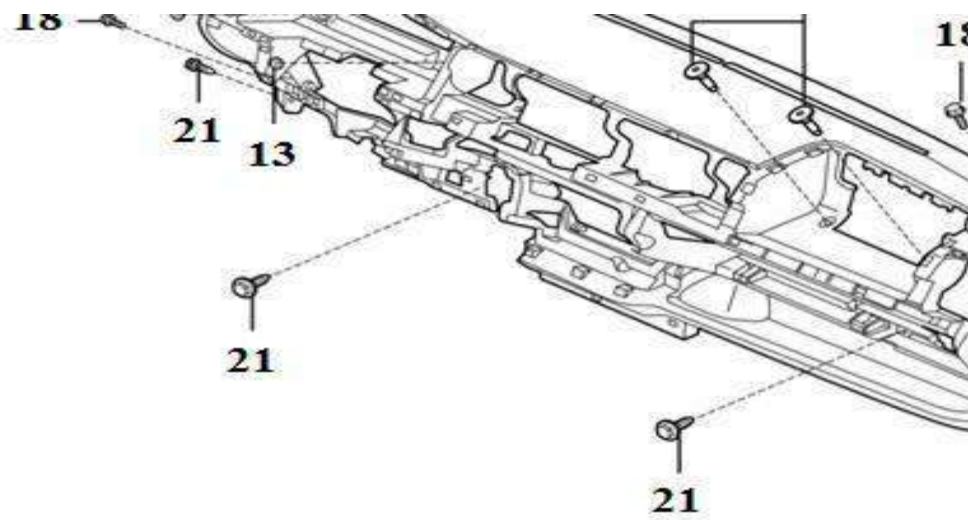

Dashboard

16

No.	Part number	Part name
1	3720700	Dashboard cross member
2	1005813	Inner thread sleeve M10
3	1005814	Combination bolt M10
4	1005815	Combination bolt M8
6	3720740	Lower bracket,dashboard cross member