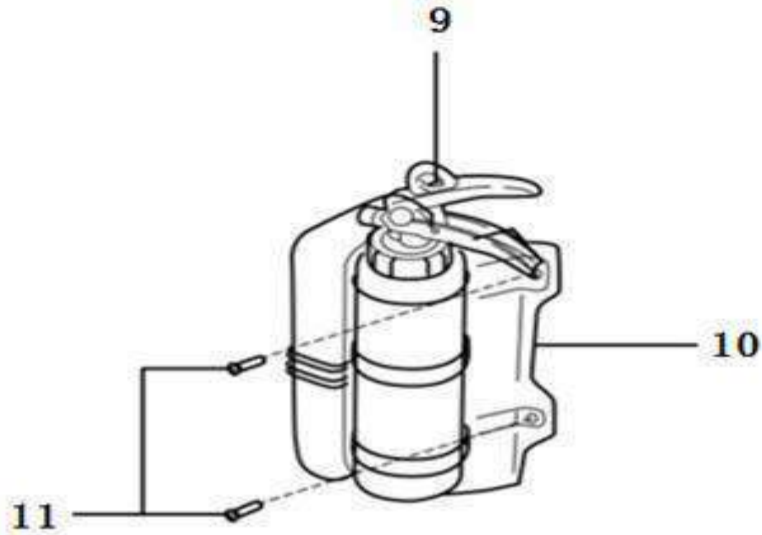

No.	Part number	Part name
2	3003448	towing hook
5	1003062	Bolt
6	3721254	Tool kit Assy
7	3095760	Warning triangles
8	3098440	Jack
9	3008168	Fire extinguisher
10	3008265	Fire extinguisher bracket
12	3710458	Break glass hammer
13	3710459	Fixing bracket,break glass hammer

Door limit stop

No.	Part number	Part name
0	3726860	Upper pulley block,side sliding door
0	3726861	Middle pulley block,side sliding door
0	3726862	Lower pulley block,side sliding door
0	3726867	Concave limit stop,side sliding door