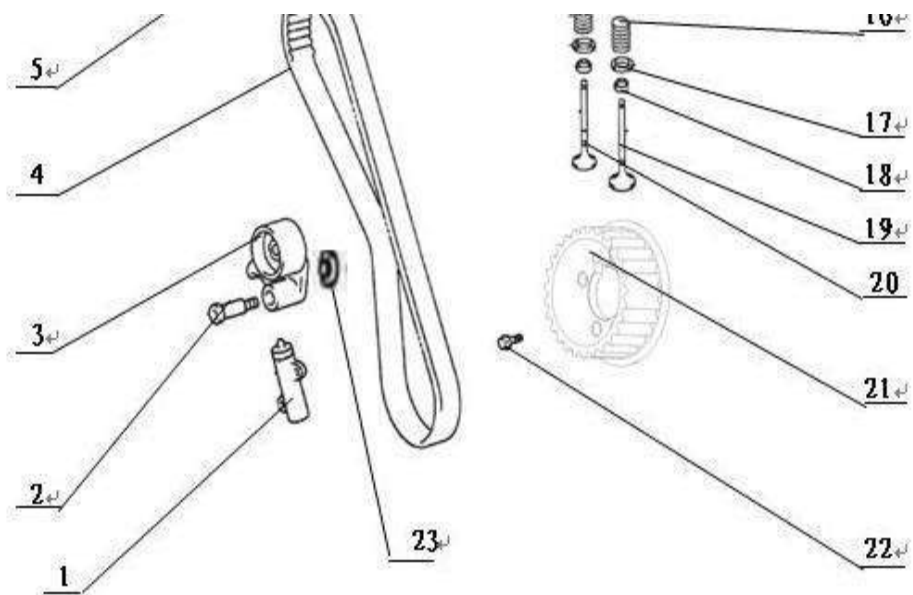

Cylinder head

No.	Part number	Part name
2	DK4B-1014011	Upper rubber hose,crankshaft case ventilation
4	DK4B-1014010	Metal tube,crankshaft case ventilation
5	DK4B-1014012	Lower rubber hose,crankshaft case ventilation

Cylinder head

No.	Part number	Part name
1	DK4A-1003070	Camshaft oil seal
3	DK4A-1003034	Cylinder head
4	495QF-E-1003032	Location pin sleeve, camshaft bearing cap
5	DK4A-1003031	1st bearing cover, camshaft
6	DK4A-1003050	Bearing cap bolt, camshaft
7	DK4A-1003033	Bearing cover, camshaft
11	DK4A-1003020	Front drop hanger
12	DK4A-1003087	Oil seal, clamp plate
13	DK4A-1003086	Oil seal, fuel injector clamp plate bolt
14	DK4A-1003085	Oil seal, fuel injector
14	DK4A-1002044	Corehole plug 35
16	DK4A-1003083	Oil filler cap
17	DK4A-1003060	Cylinder head cover
18	DK4A-1003016	Rear drop hanger
19	DK4A-1003061	Seal ring, cylinder head cover
20	DK4A-1003012	Cylinder head bolt
21	DK4A-1003014	Cylinder head bolt washer
22	DK4A-1003032	No.5 bearing cover, camshaft
23	DK4A-1003036	Valve guide
24	DK4A-1003037	Exhaust valve seat sing
25	DK4A-1003035	Intake valve seat sing
26	DK4A-1003044	Corehole plug 30
27	DK4A-1003090	Cylinder head gasket

Valve system

No.	Part number	Part name
1	DK4A-1006100	Tension device,timing gear belt
2	DK4A-1006016	Tensioner bolt,timing gear belt
3	DK4A-1006070	Tensioner,timing gear belt
4	DK4A-1006060	Timing gear belt
6	DK4A-1006130	Timing gear belt pulley,camshaft
7	DK4A-1006051	Timing gear belt pulley bolt,camshaft
9	DK4A-1006012	Exhaust camshaft gear
10	DK4A-1006041	Exhaust camshaft
11	DK4A-1006031	Intake camshaft
12	DK4A-1006011	Intake camshaft gear
13	DK4A-1007014	Valve tappet
14	495QF-E-1007018	Valve lock clamp
15	DK4A-1007015	Upper seat, valve spring
16	DK4A-1007013	Valve spring
18	DK4A-1007020	Valve oil seal
19	DK4A-1007016	Intake valve
20	DK4A-1007011	Exhaust valve
21	DK4A-1006140	Driving wheel,timing gear belt
23	DK4A-1006015	Tensioner washer,timing gear belt