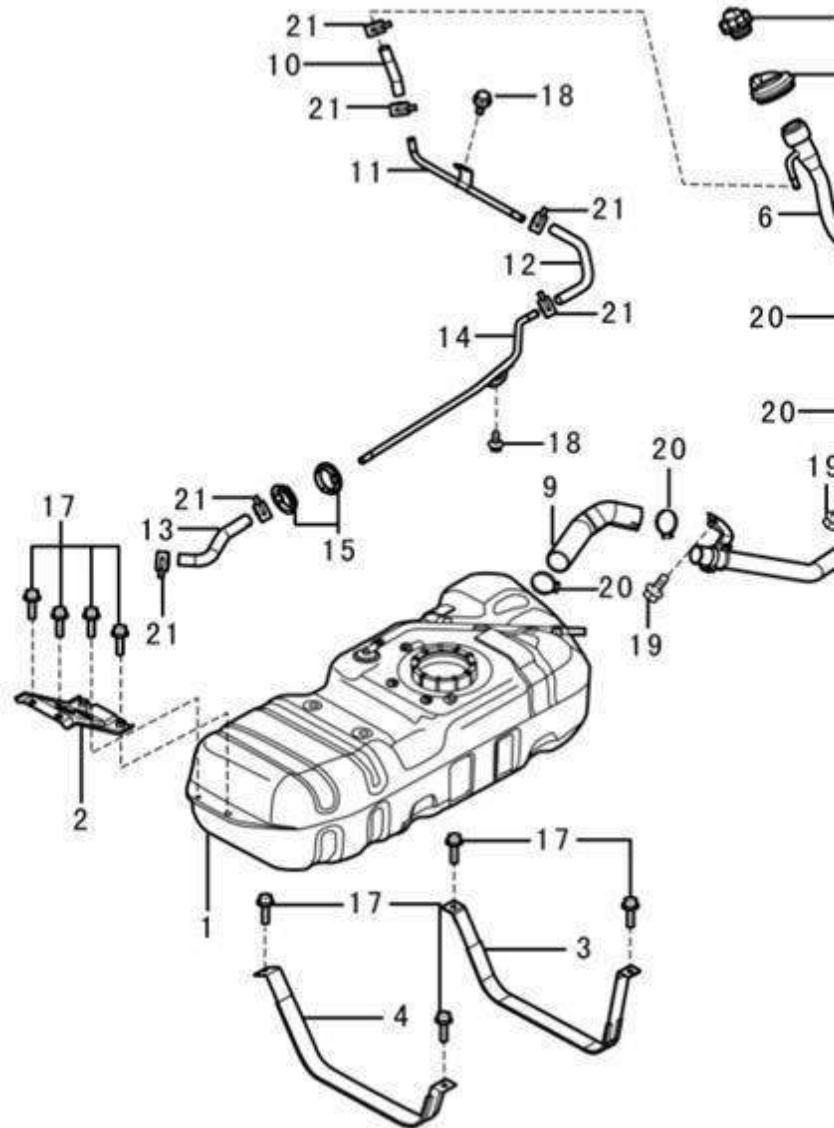

Fuel tank and pipe

No.	Part number	Part name
0	3013435	Fuel tank cap
0	3733192	Front filler pipe
0	3733194	Rear filler
0	3733196	Rear filler exhaust pipe
1	3733101	Fuel tank body
2	3733102	Mounting bracket,fuel tank
3	3733107	Front hanging strip,fuel tank
4	3733108	Rear hanging strip,fuel tank