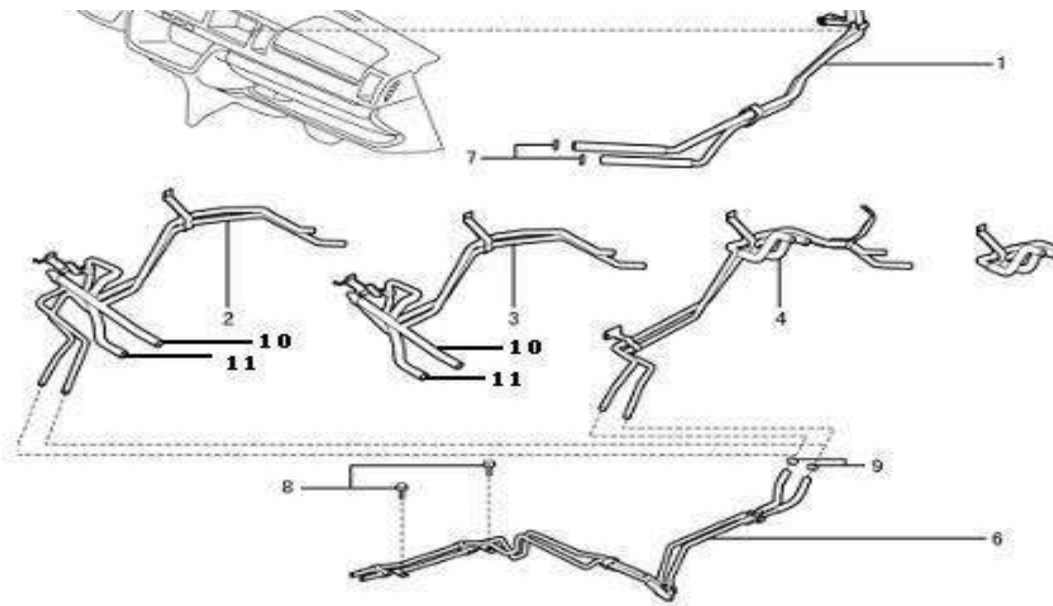

15	3731354	High-pressure pipe
17	1030050	Bolt M6
18	1030047	Bolt M6

Rear heater

No.	Part number	Part name
1	3731311	Venting
2	3731470	Rear heater Assy

Water tube, heater

No.	Part number	Part name
1	3731471	Water tube A,heater
4	3731473	Water tube B,heater
6	3731476	Water tube C,heater
7	1003269	Hoop
9	1003268	Double steel wire hoop