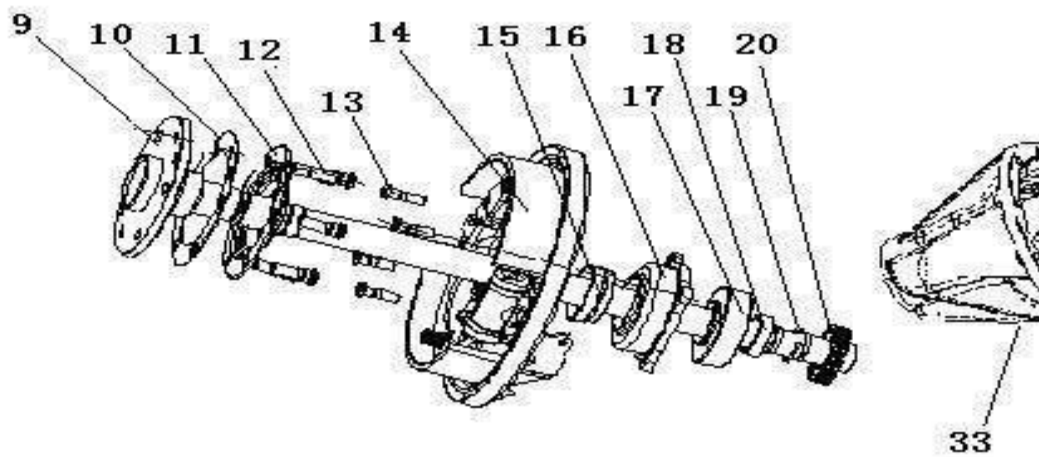

No.	Part number	Part name
0	6480H2-3502070	Rear brake shoe
0	6480H2-3502100	Rear brake sub-cylinder
0	6480H2-3508010B	brake cable , RL
0	6480H2-3508020B	brake cable , RR
1	SHH-2401003	Rear axle housing
2	SHH-2402001	Main retarder ASSY 1
3	SHH-2400001	Inner oil seal,axle shaft
4	SHH-2400002	O-sealing ring
6	SHH-2400004	Oil filler plug
7	SHH-2400006	Drain plug