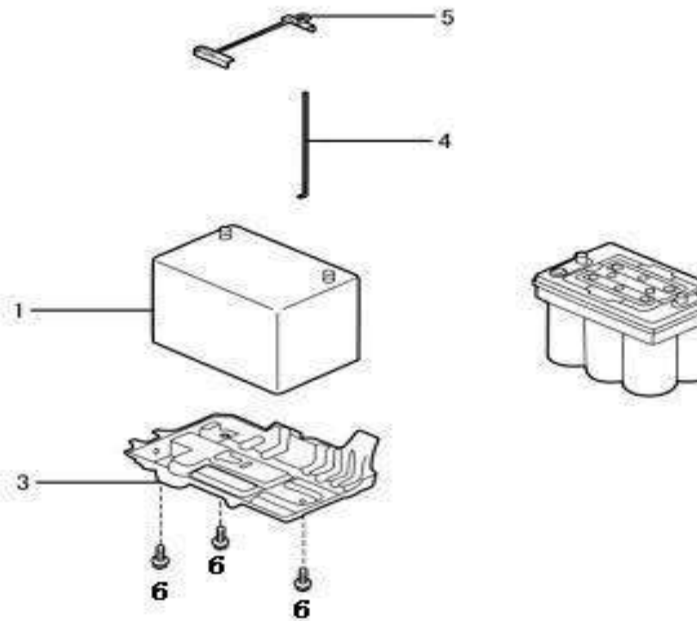

No.	Part number	Part name
1	3732380	Steel wheel cover
3	3732390	Hanger bolt,spare tyre
5	3732314	Hanger sleeve
6	3011384	Hanger lower part Assy
7	3732313	Spare tyre bracket
8	3732330	Steel wheel
10	3732316	Wheel hub nut

Battery 1