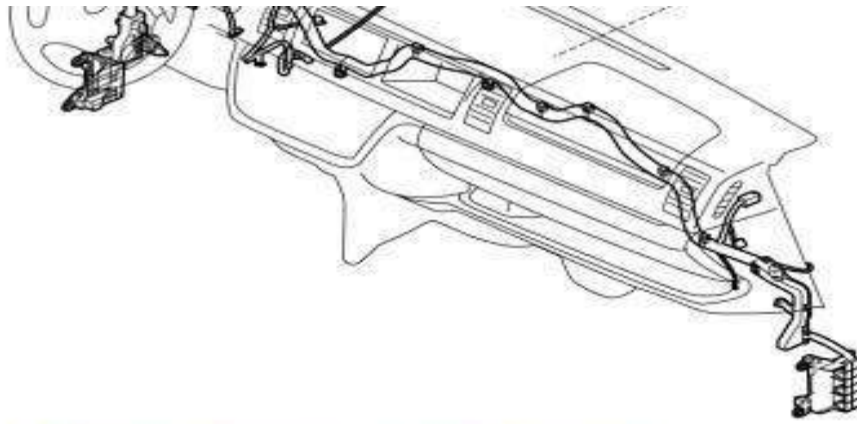

Engine compartment and engine

No.	Part number	Part name
4	3731510	Wire harness,engine compartment
7	1003203	Combination bolt
9	3731542	Wire harness guard plate bracket

Front wall lamp and front fog lamp