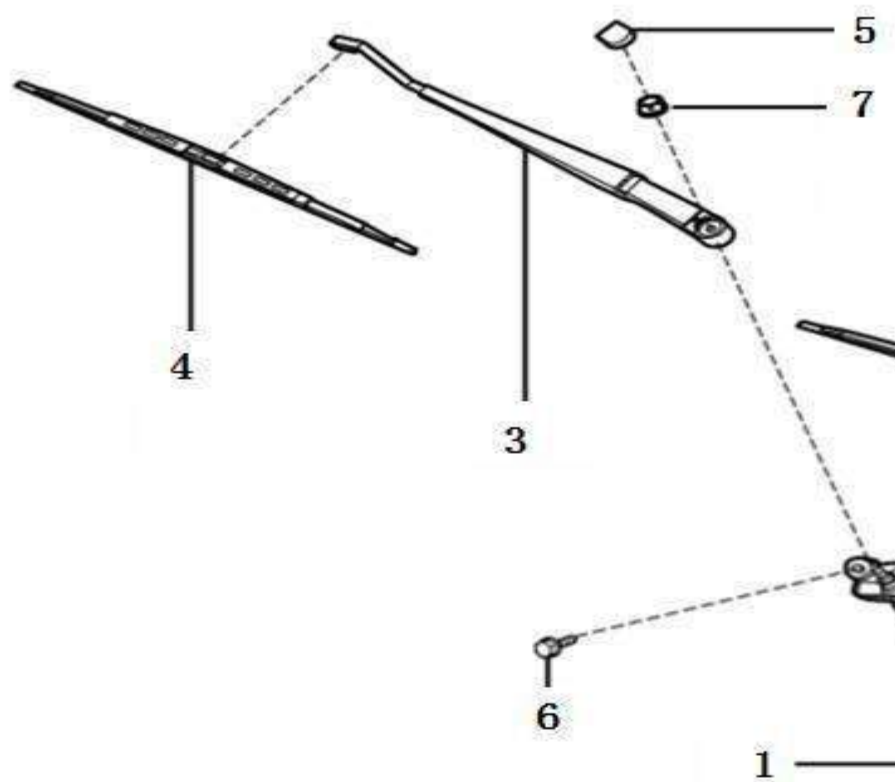

No.	Part number	Part name
1	3733610-K1	three-point safety belt,front row seat
3	3733613	Front passenger side safety belt buckle
4	3733612	Driver side safety belt buckle
6	3733617	Inner side two-point safety belt,two-passenger seat
7	3090972	Passenger seat safety belt buckle
9	3733606-K1	Outer side three-point safety belt,1st row passenger seat
10	3733619	Outer side safety belt buckle,seat
12	3733609-K1	Right three-point safety belt,2nd row passenger seat
14	3733608-K1	Left three-point safety belt,2nd row passenger seat
16	3733611-K1	Outer side three-point safety belt,3rd row passenger seat
19	3733618	Inner side two-point safety belt,turnover seat
21	3733620	Safety belt buckle,turnover seat
22	3090637-H1	Two-point safety belt,passenger seat
23	3012421-K1	Cover,safety belt guide ring
24	3733641	Retractor bolt 7/16

Washing system