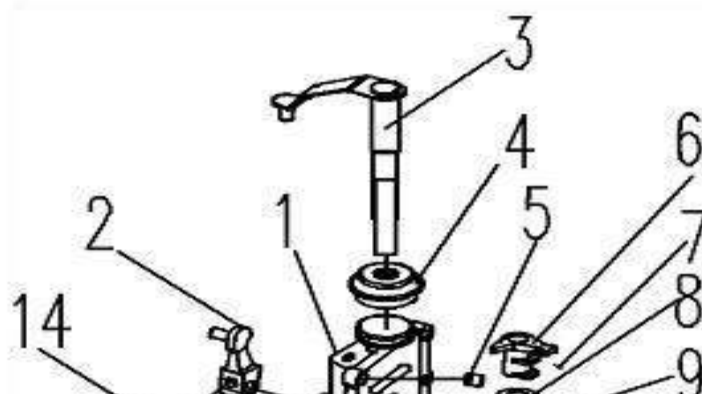

16	038T8-1701048	Cover	1	Piece	⊞
17	5RYA1-1701061	Reverse switch assembly	1	Piece	⊞
18	038T8-1601302	Cable bracket	1	Piece	⊞
19	038H-1702015	Gear-select shaft	1	Piece	⊞
20	038H-1702022	Spring	1	Piece	⊞
21	038H-1702021	Spring seat	1	Piece	⊞
23	038H-1702018	Shifting block,shift shaft	1	Piece	⊞
24	5RYA-1702029	Pin	2	Piece	⊞
25	038H-1702026	Dust cover	1	Piece	⊞
26	038T8-1702012	Shift rocker arm	1	Piece	⊞
28	038T8-1702014	Selection rocker arm	1	Piece	⊞
29	038H-1702019	Stop block	1	Piece	⊞
30	038H-1702023	Pressing torsion spring	1	Piece	⊞

Manipulation cap