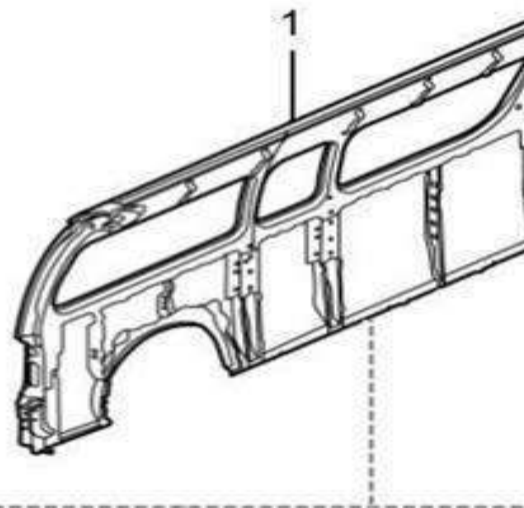

3	SHH-3724331-Y	Floor
6	SHH-3724344-01-Y	Right middle lower skirt plate
7	SHH-3724350-Y	Skirt plate,RR
9	SHH-3724345-01-Y	Left middle lower skirt plate
10	SHH-3724351-Y	Skirt plate,RL
11	SHH-3724245-Y	Front wall
12	SHH-3724246-Y	Front baffle plate
13	SHH-3724274-Y	Upper cover,front baffle plate
14	SHH-3724269-Y	Front pillar Inner lower panel,left side wall
15	SHH-3724268-Y	Front pillar Inner lower panel,right side wall
16	SHH-3724265-Y	Front section,upper left buffer beam
17	SHH-3724264-Y	Front section,upper right buffer beam
18	SHH-3724281-Y	Front floor
20	SHH-3724309-Y	Baffle-plate,fender FL
21	SHH-3724308-Y	Baffle-plate,fender FR
22	SHH-3724361-01-Y	Wheel cover,RL
22	SHH-3724361-Y	Wheel cover,RL
23	SHH-3724360-01-Y	Wheel cover,RR
23	SHH-3724360-Y	Wheel cover,RR

Left side wall