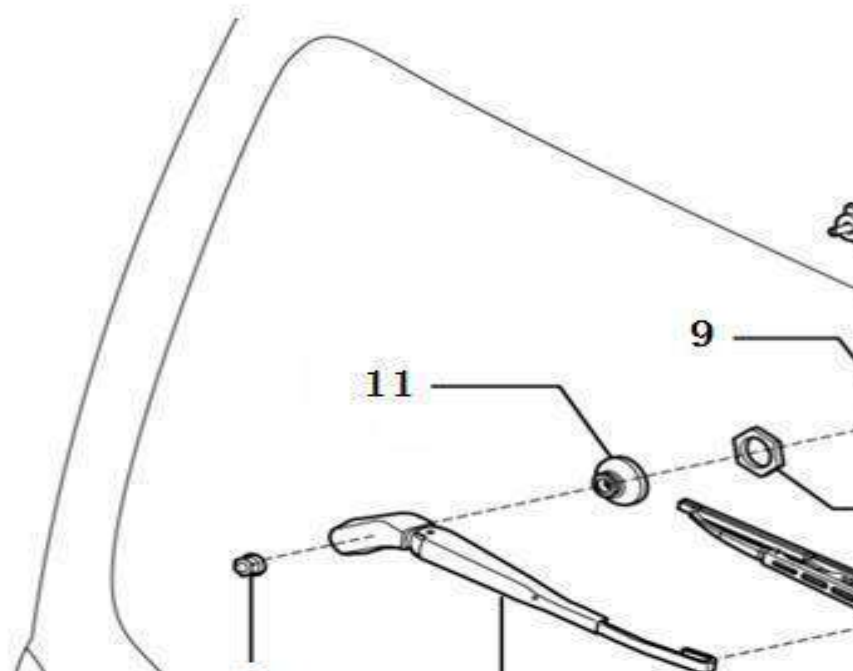

No.	Part number	Part name
1	3733610-K1	three-point safety belt,front row seat
3	3733613	Front passenger side safety belt buckle
4	3733612	Driver side safety belt buckle
6	3733617	Inner side two-point safety belt,two-passenger seat
7	3090972	Passenger seat safety belt buckle
9	3733606-K1	Outer side three-point safety belt,1st row passenger seat
10	3733619	Outer side safety belt buckle,seat
12	3733609-K1	Right three-point safety belt,2nd row passenger seat
14	3733608-K1	Left three-point safety belt,2nd row passenger seat
16	3733611-K1	Outer side three-point safety belt,3rd row passenger seat
19	3733618	Inner side two-point safety belt,turnover seat
21	3733620	Safety belt buckle,turnover seat
22	3090637-H1	Two-point safety belt,passenger seat
23	3012421-K1	Cover,safety belt guide ring
24	3733641	Retractor bolt 7/16

Washing system