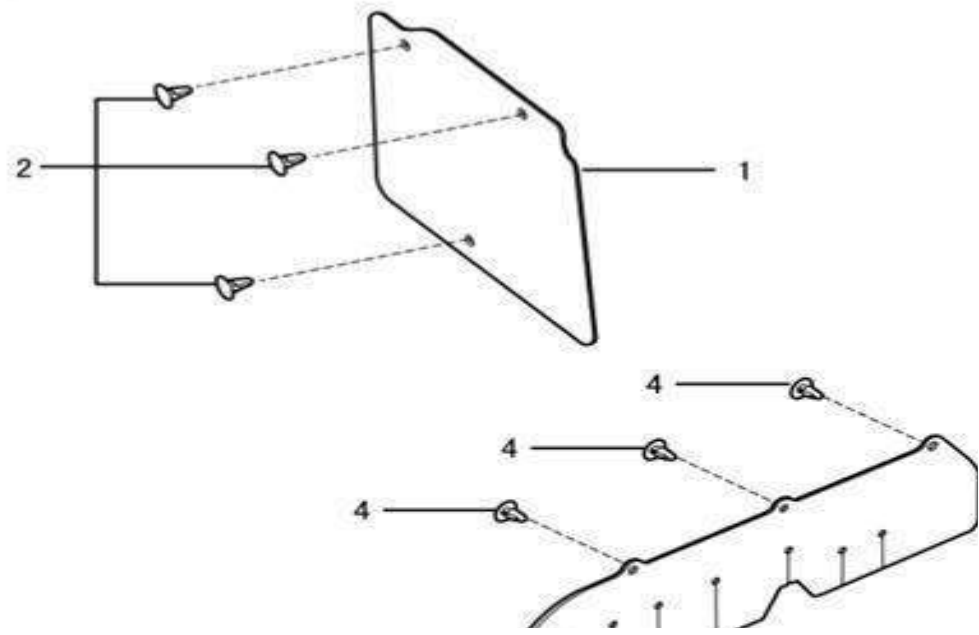

No.	Part number	Part name
1	3721135	Front soundproofing material,roof
2	3721136	Middle soundproofing material,roof
3	3721137	Rear soundproofing material,roof
4	3721138	Soundproofing material,roof
5	3721140	Main cover heat shield,engine
6	3721141	Secondary cover heat shield,engine
7	3721142	Rear baffle-plate heat shield,engine
8	3721143	Front heat shield,rear floor

Mudguard