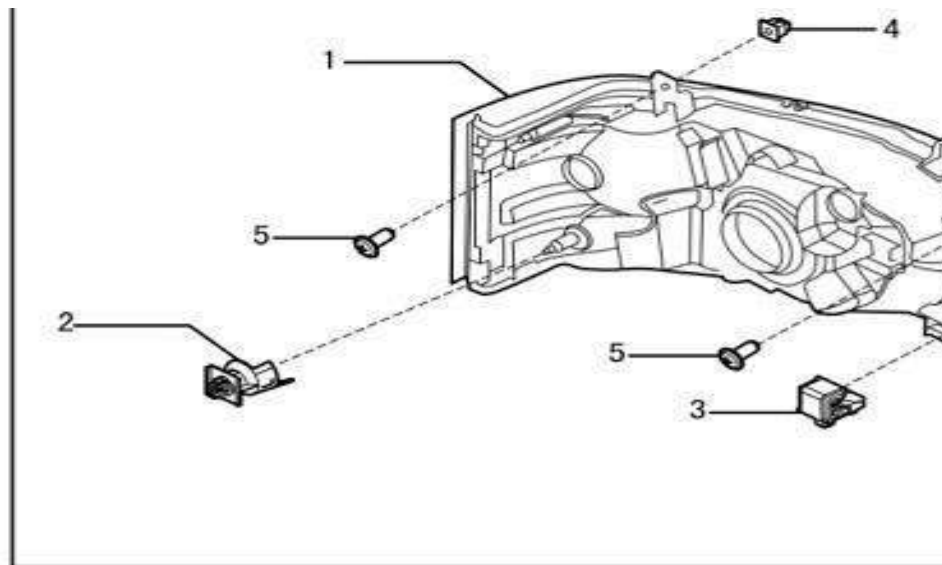

No.	Part number	Part name
1	3731020	Headlamp,FL
1	3731021	Headlamp,FR
2	3731033	Headlamp fixing button,FR
2	3731036	Headlamp fixing button,FL
3	3731035	Front headlamp fixing button
4	1000165	Screw seat
5	1003236	Self-tapping screw

Front fog lamp