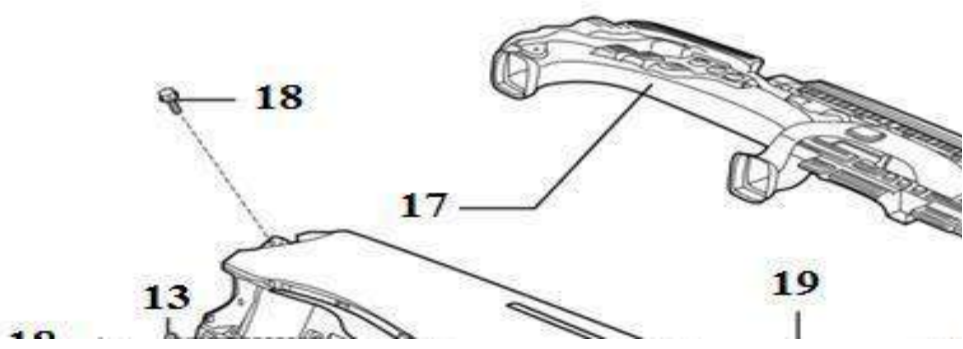

Dashboard

16

No.	Part number	Part name
1	3720700	Dashboard cross member
2	1005813	Inner thread sleeve M10
3	1005814	Combination bolt M10
4	1005815	Combination bolt M8
6	3720740	Lower bracket,dashboard cross member