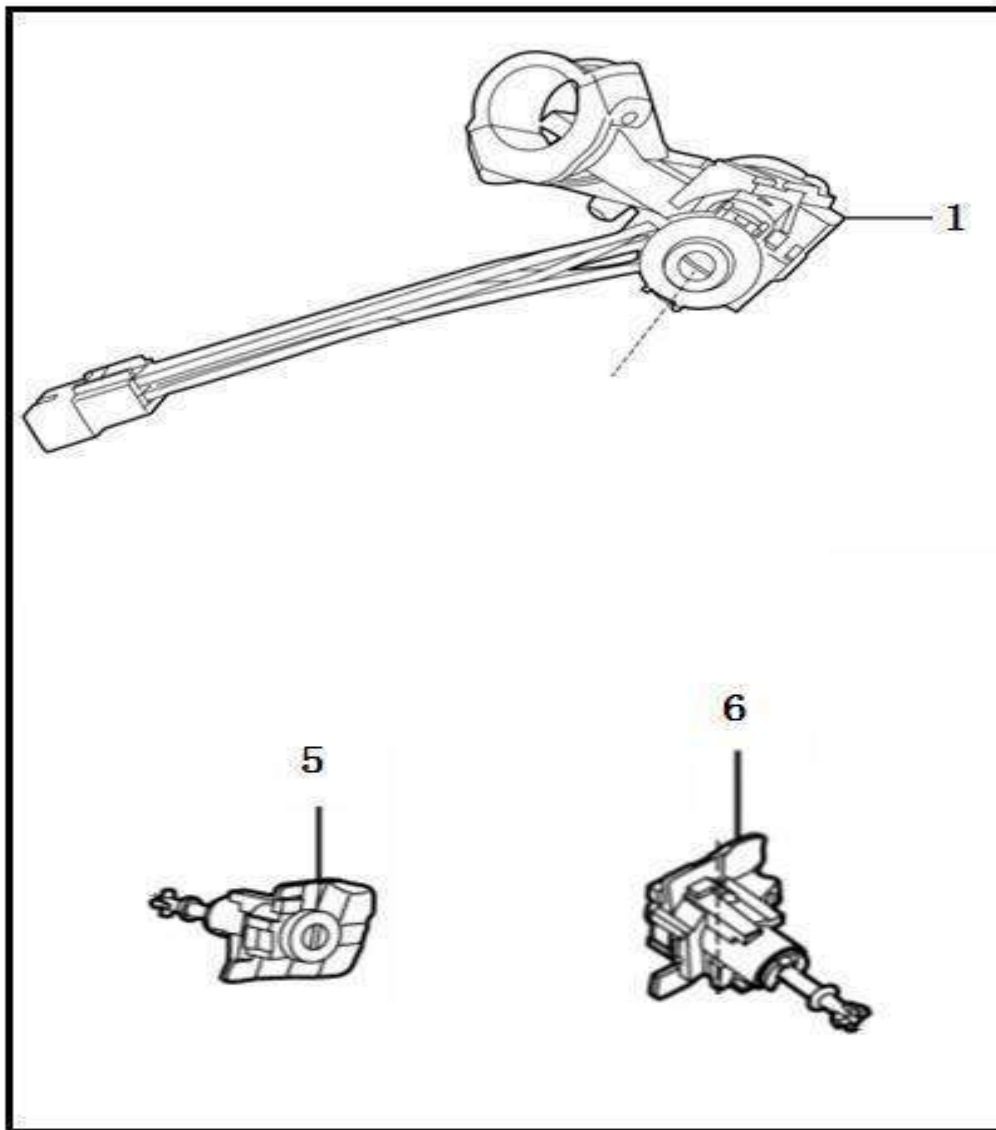

No.	Part number	Part name
1	3722299	Ignition switch