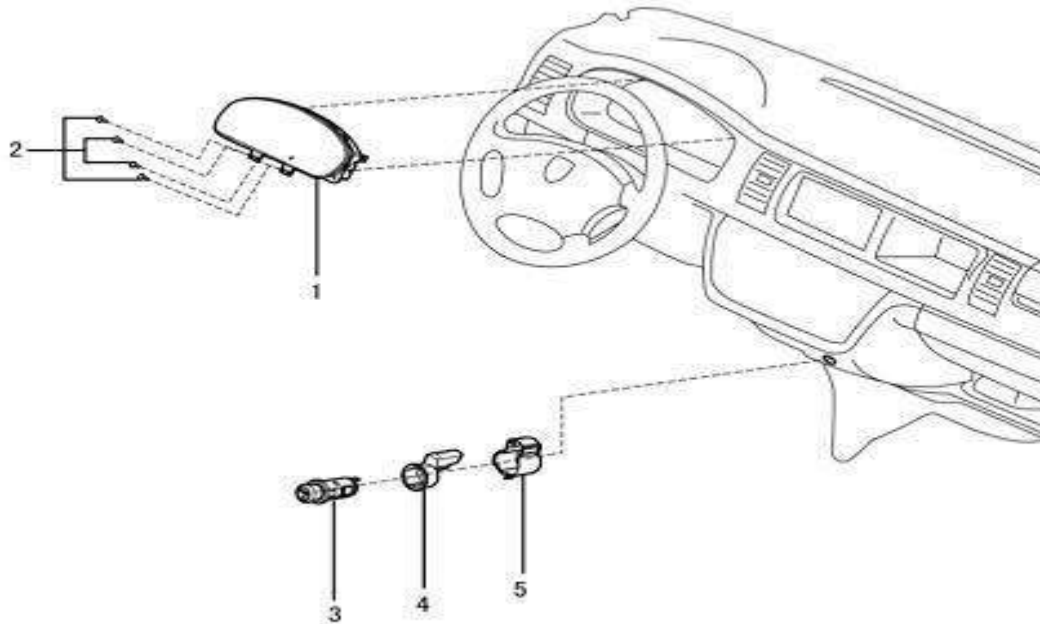

High mounted brake lamp

No.	Part number	Part name
1	3731030	High mounted brake lamp

Inner roof lamp

No.	Part number	Part name
1	3731024-K1	Front interior lamp
3	3731025-K1	Rear interior lamp

Instrument cluster and cigar light