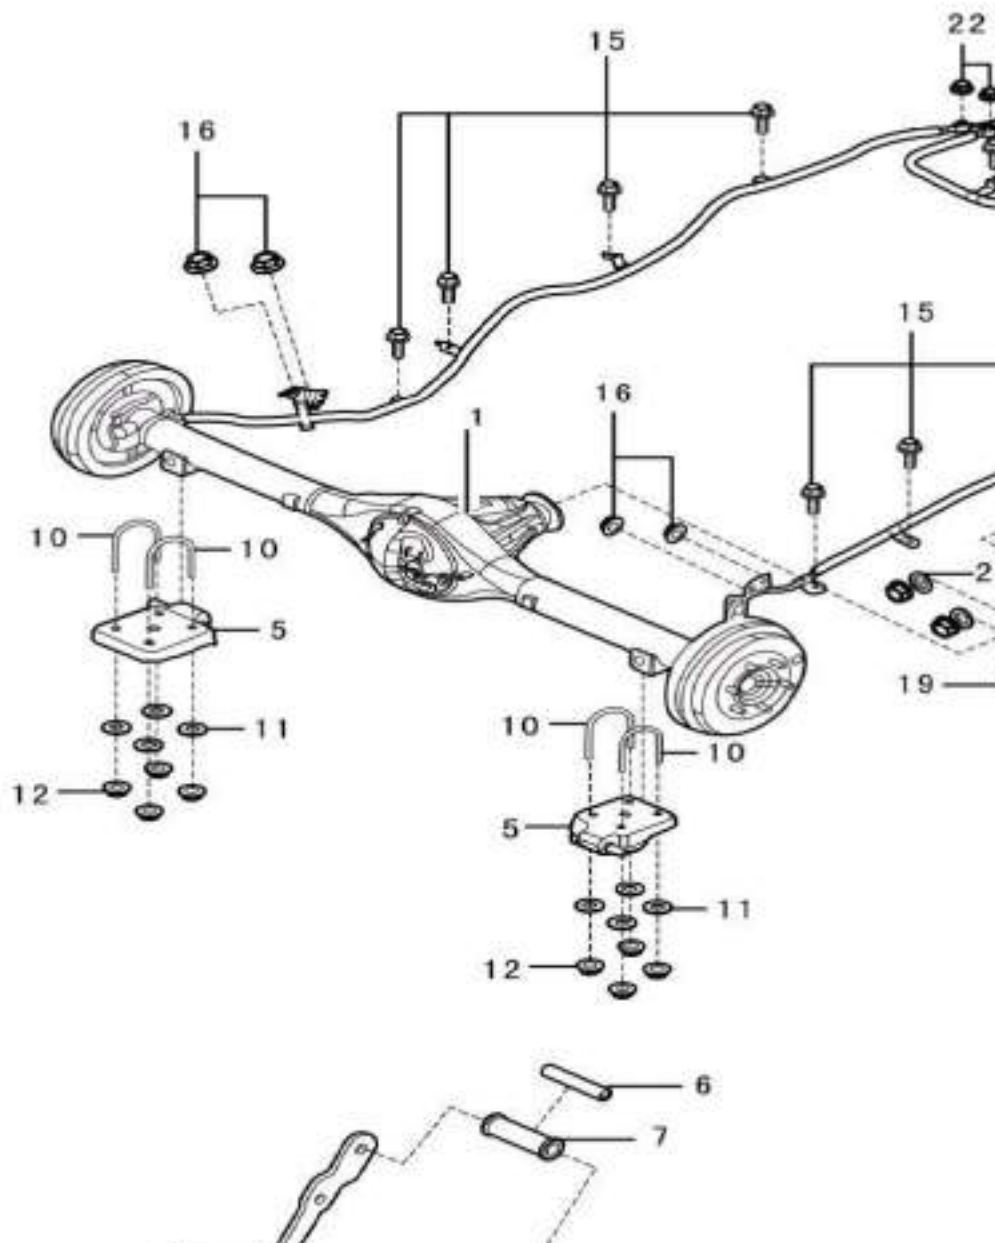

17	3009960	Center washer
18	3732150	Upper right bracket, stabilizer bar
19	3732119	Retainer ring, thrust bar rubber gasket
20	1003023	Bolt
21	1003022	Bolt
22	3013013	Combination bolt
23	1003148	Nut M12

Rear axle and drive shaft