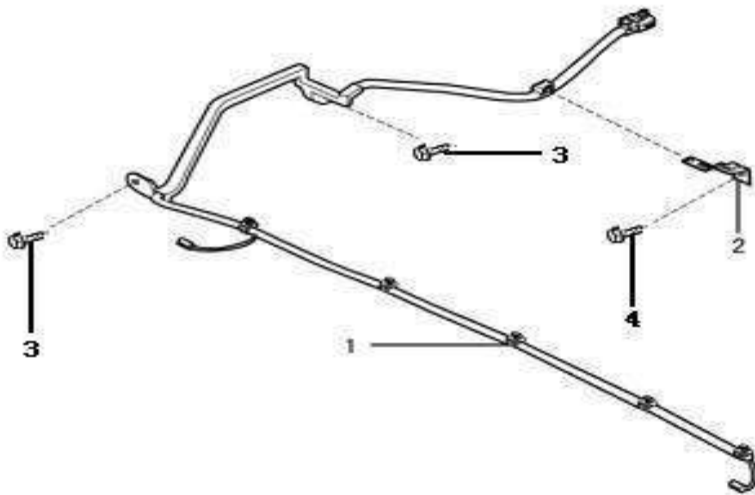

No.	Part number	Part name
2	3731512	Roof wire harness

Back radar wire harness

No.	Part number	Part name
1	3731530	Back radar wire harness

Frame and fuel tank wire harness