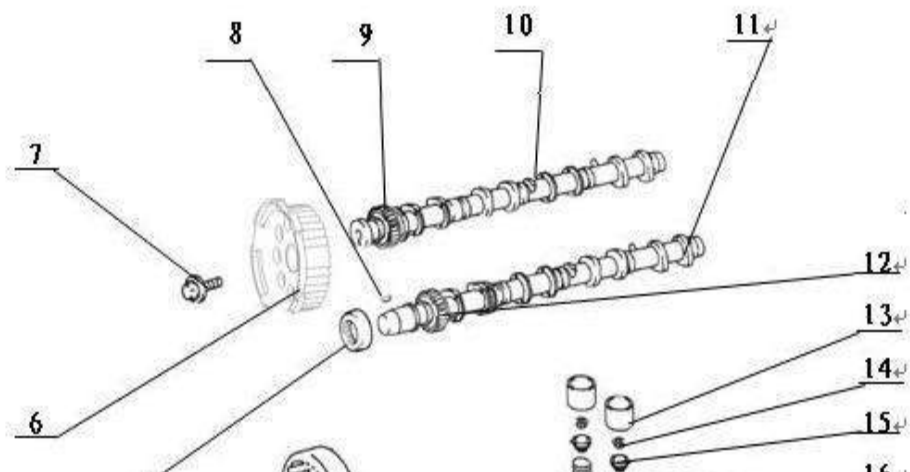

No.	Part number	Part name
1	DK4A-1003070	Camshaft oil seal
3	DK4A-1003034	Cylinder head
4	495QF-E-1003032	Location pin sleeve, camshaft bearing cap
5	DK4A-1003031	1st bearing cover, camshaft
6	DK4A-1003050	Bearing cap bolt, camshaft
7	DK4A-1003033	Bearing cover, camshaft
11	DK4A-1003020	Front drop hanger
12	DK4A-1003087	Oil seal, clamp plate
13	DK4A-1003086	Oil seal, fuel injector clamp plate bolt
14	DK4A-1003085	Oil seal, fuel injector
14	DK4A-1002044	Corehole plug 35
16	DK4A-1003083	Oil filler cap
17	DK4A-1003060	Cylinder head cover
18	DK4A-1003016	Rear drop hanger
19	DK4A-1003061	Seal ring, cylinder head cover
20	DK4A-1003012	Cylinder head bolt
21	DK4A-1003014	Cylinder head bolt washer
22	DK4A-1003032	No.5 bearing cover, camshaft
23	DK4A-1003036	Valve guide
24	DK4A-1003037	Exhaust valve seat sing
25	DK4A-1003035	Intake valve seat sing
26	DK4A-1003044	Corehole plug 30
27	DK4A-1003090	Cylinder head gasket

Valve system