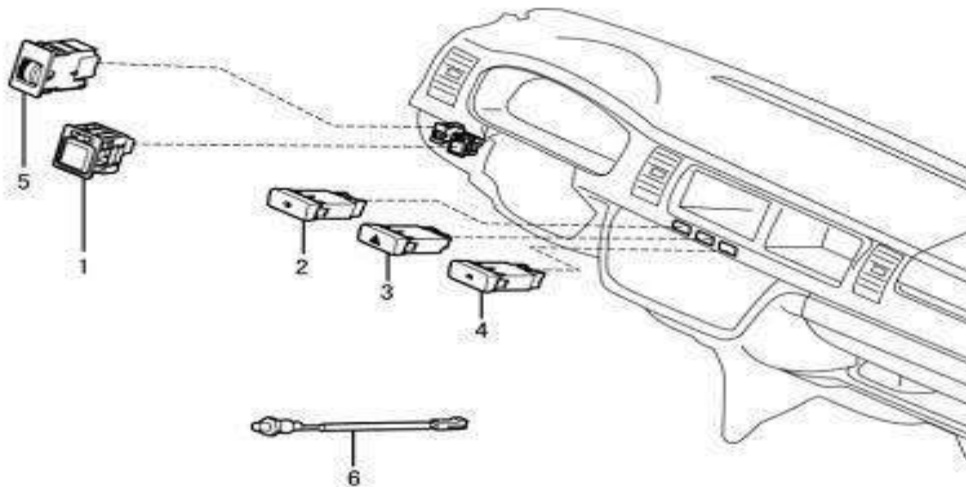

No.	Part number	Part name
1	3731197	Brake lamp switch
2	3731196	Mounting snap,brake lamp switch
3	3731193	Clutch switch
4	3731195	Ignition switch illumination ring
8	3731205	Key handle

Switch 2

No.	Part number	Part name
1	3019747-G3	Hole cover,rearview mirror switch
2	3731135	Rear fog lamp switch
3	3731140	Warning lamp switch
4	3731139	Rear Roof lamp switch
5	3731131	Headlamp adjusting switch