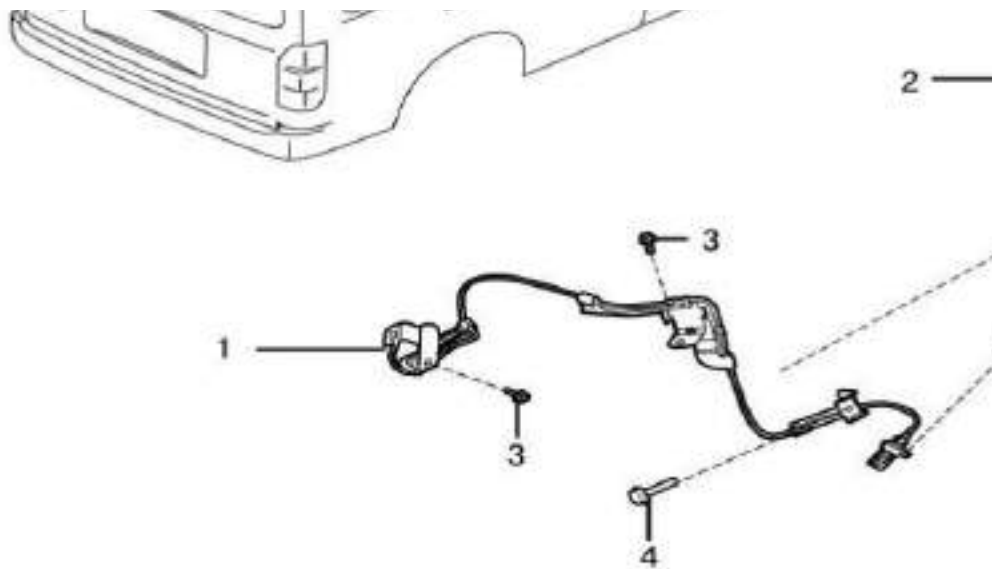

No.	Part number	Part name
2	3732850	Left steering knuckle with disk brake Assy
2	3732860	Right steering knuckle with disk brake Assy
6	sh2-3501001	Front brake pad
7	3732860-11	Brake caliper,FR
7	3732850-11	Brake caliper,FL
8	3732850-1	Steering knuckle,FL
8	3732860-1	Steering knuckle,FR
9	3732860-2	Dust cover,brake FR
9	3732850-2	Dust cover,brake FL
10	3732850-5	Front brake disc
11	3732850-6	Wheel hub bearing
12	3732850-14	Lower ball pin
13	3732850-10	Mounting bolt,brake caliper
14	3732850-15	Mounting bolt,front bearing
15	3732850-13	Lock nut
16	3732850-12	Cotter pin
17	3732850-9	Wheel bolt

Shock absorber