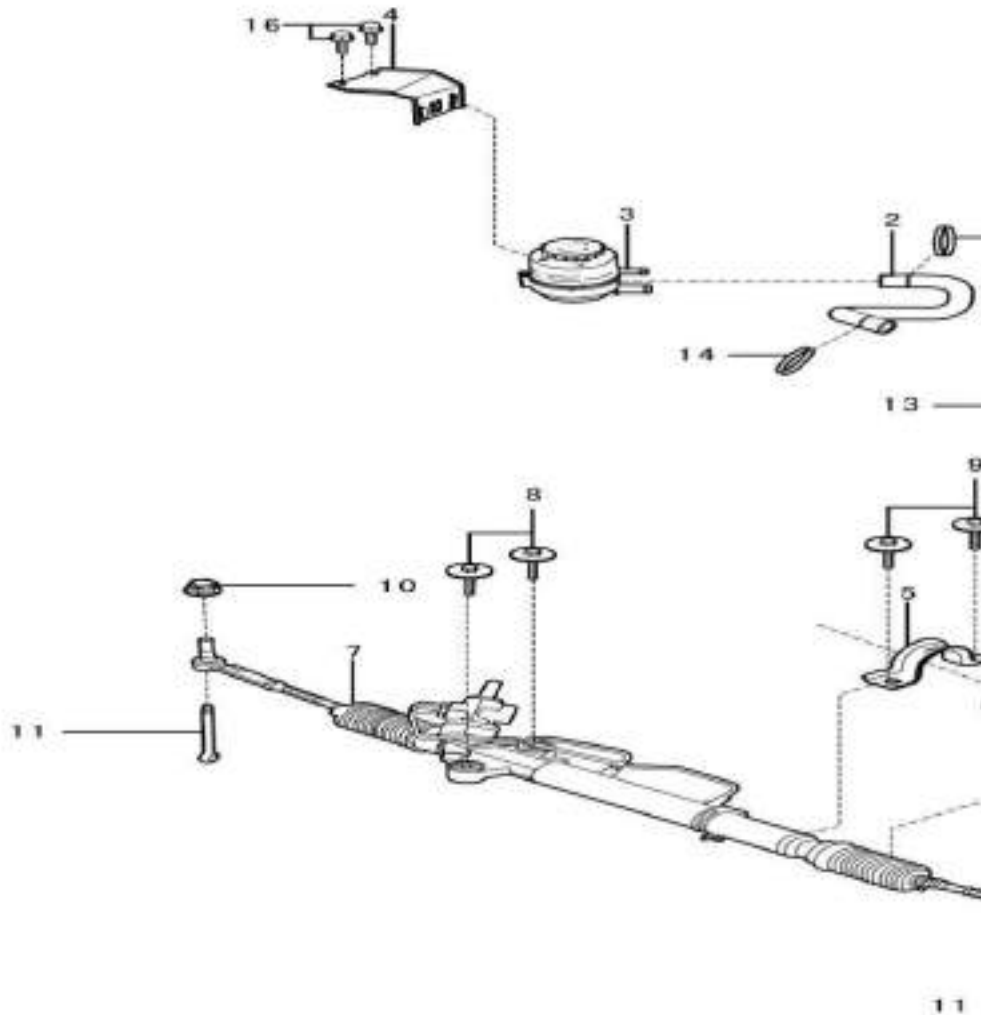

18	3733603	Left hole cover,steering wheel
19	3733622	Right hole cover,steering wheel

Steering gear

No.	Part number	Part name
1	3732480	Steering high&low pressure oil pipe Assy
2	3732419	Fuel inlet hose
3	3732430	Steering reservoir
4	3732440	Steering reservoir bracket