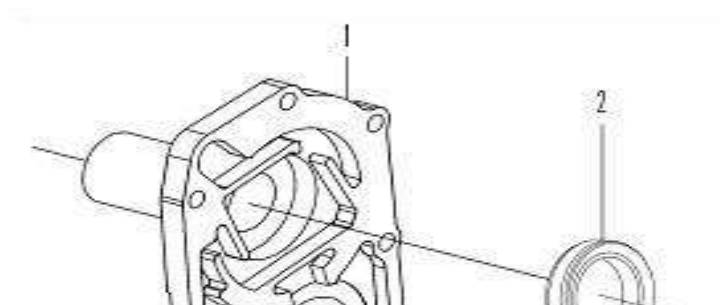

Front cover