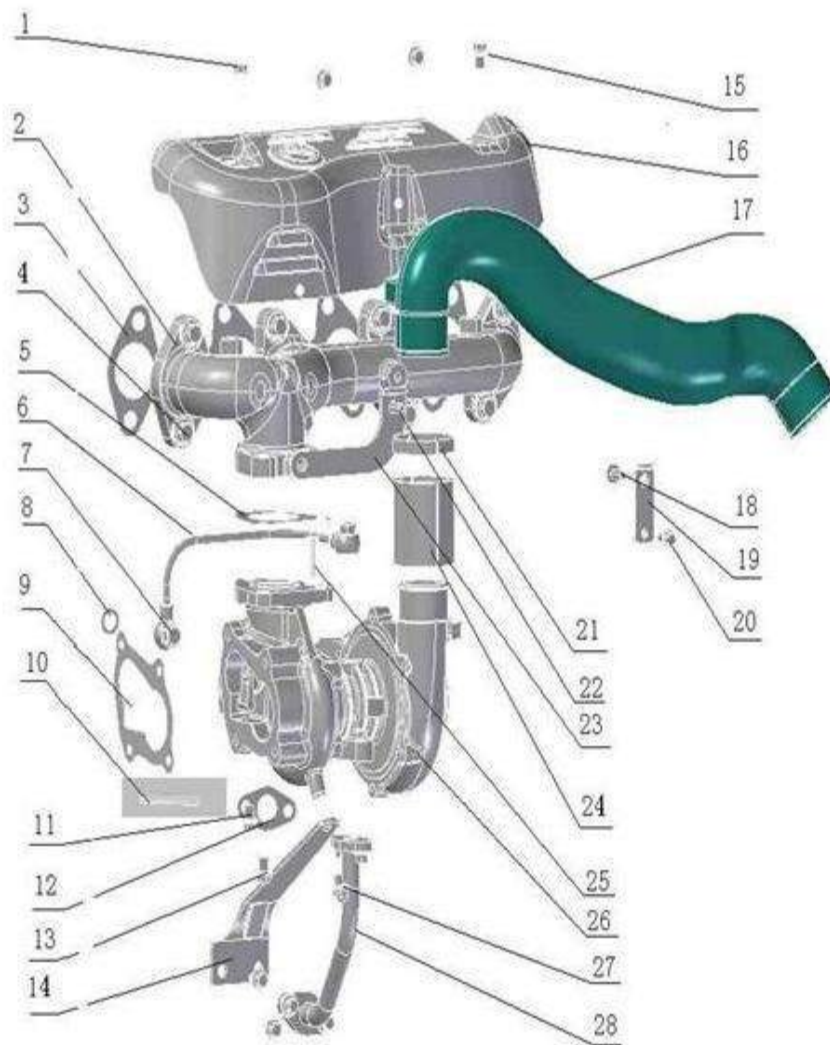

20	DK4A-1207013	EGR sealing gasket
21	DK4A-1207011	EGR valve pad
22	DK4B-1107010	Throttle body
24	DK4B-1008013	Bracket
26	DK4B-1107014	Intake rubber hose

Exhaust manifold and supercharg

No.	Part number	Part name
1	491Q-1003110	Nut M10
2	DK4B-1008021	Exhaust manifold
3	DK4A-1008030	Exhaust manifold gasket