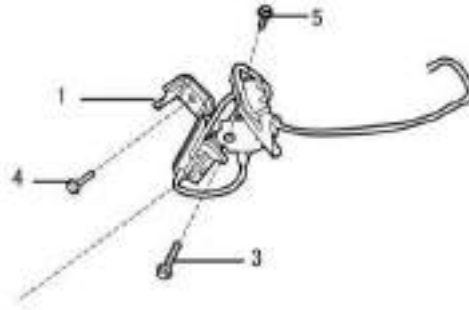

No.	Part number	Part name
1	3732930	ABS sensor,FR
2	3732920	ABS sensor,FL
4	1003191	Bolt
5	1003193	Bolt

Rear ABS sensor