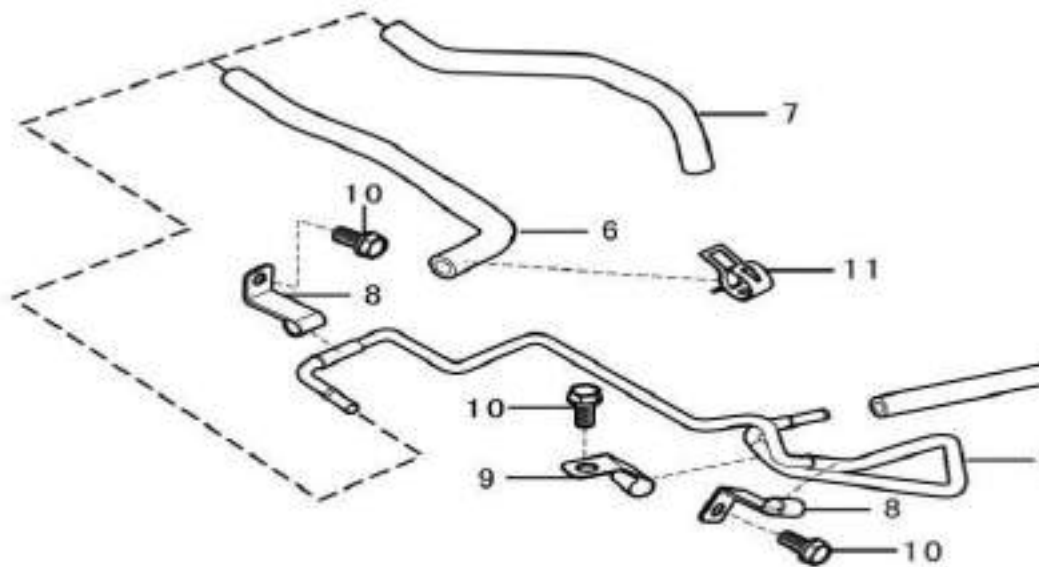

12	3010579	Hose locking piece
13	3732780	Brake oil pipe,RR
14	3011381	Single way clamp,front brake pipe
20	3732770	Brake oil pipe,RL

Vacuum pipe

No.	Part number	Part name
1	3732611	1st vacuum hose
2	3732612	1st vacuum rigid pipe
3	1005707	Single way clamp,vacuum pipe
4	3732614	2nd vacuum hose