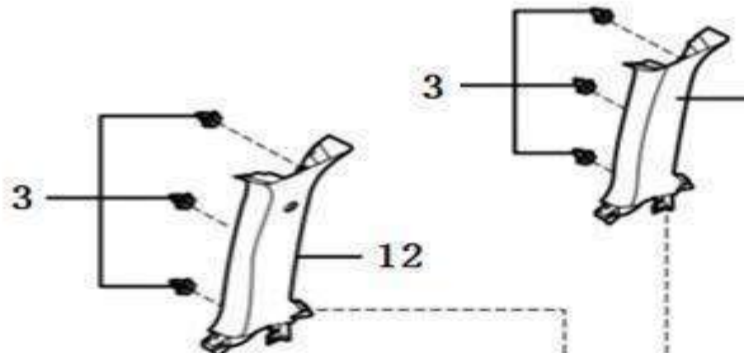

Decorative panel,pillar

No.	Part number	Part name
1	3721000-K1	Upper decorative panel,left A pillar
2	3721001-K1	Upper decorative panel,left A pillar
3	3008403	Clip button
4	3721006-K1	Upper decorative panel,left B pillar
5	3721007-K1	Upper decorative panel,left B pillar
8	1005716	Snap
9	3721027-K1	Upper decorative panel,left C pillar
10	3721028-K1	Upper decorative panel,left C pillar
11	3721033-K1	Upper decorative panel,left D pillar
12	3721034-K1	Upper decorative panel,left D pillar