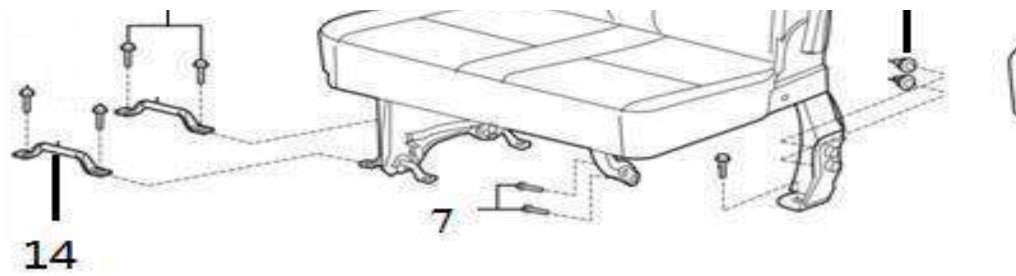

3	3720851-K1	Right storage box pad,tea table box
4	3720853-K1	Rear cup holder pad,tea table box
5	1003042	Combination bolt

Scat 1

No.	Part number	Part name
1	3720501	Driver textile seat Assy
2	1003060	Combination bolt
3	1005746	Screw seat
4	3720511	Front passenger textile seat Assy
5	1005747	Screw seat
6	3720531	1st row two-passenger textile seat Assy
9	3720541	2nd row two-passenger textile seat Assy
10	3720543	2nd row single-passenger textile seat Assy
11	3720551	3rd row two-passenger textile seat Assy
12	3720553	3rd row single-passenger textile seat Assy