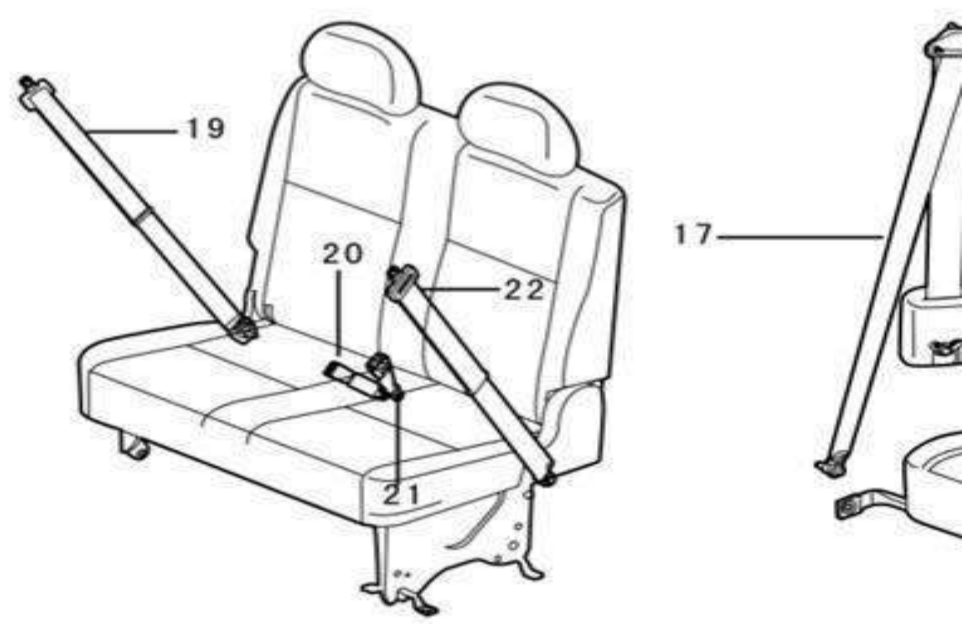

No.	Part number	Part name
1	3733610-K1	three-point safety belt,front row seat
3	3733613	Front passenger side safety belt buckle
4	3733612	Driver side safety belt buckle
6	3733617	Inner side two-point safety belt,two-passenger seat
7	3090972	Passenger seat safety belt buckle
9	3733606-K1	Outer side three-point safety belt,1st row passenger seat
10	3733619	Outer side safety belt buckle,seat
12	3733609-K1	Right three-point safety belt,2nd row passenger seat
14	3733608-K1	Left three-point safety belt,2nd row passenger seat
16	3733611-K1	Outer side three-point safety belt,3rd row passenger seat
19	3733618	Inner side two-point safety belt,turnover seat
21	3733620	Safety belt buckle,turnover seat
22	3090637-H1	Two-point safety belt,passenger seat
23	3012421-K1	Cover,safety belt guide ring
24	3733641	Retractor bolt 7/16

Washing system