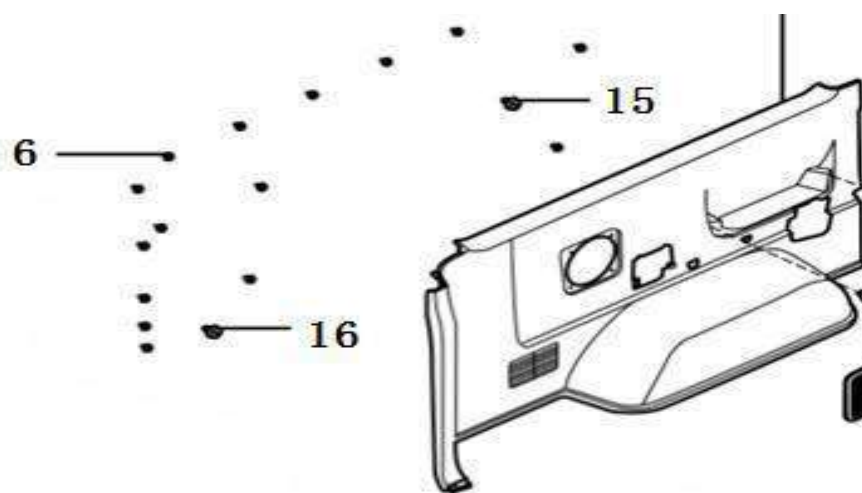

Decorative panel,side wall

12

No.	Part number	Part name
1	3721048-K1	Decorative panel,side wall FL
2	3721049-K1	Decorative panel,side wall FL
3	3721050-K1	Storage box cover,FL
4	1005716	Snap
5	3731208-K1	Rear heater controller
6	3008403	Clip button
7	1004132	Self-tapping screw
8	3721051-K1	Left middle side wall decoration
9	3721052-K1	Left middle side wall decoration
10	3721053-K1	Left middle storage box cover
11	3721057-K1	Decorative panel,side wall RL
12	3721058-K1	Decorative panel,side wall RL
13	3721056-K1	Storage box cover,RL
14	3721091-K1	Speaker cover,RL
15	1005762	Snap
16	1005748-K1	Snap
17	3721060-K1	decorative panel,side wall FR
18	3721061-K1	decorative panel,side wall FR
19	3721062-K1	Storage box cover,FR
20	3721069-K1	Decorative panel,side wall RR
21	3721070-K1	Decorative panel,side wall RR
22	3721065-K1	Storage box cover,RR
23	3721092-K1	Speaker cover,RR
27	3721090-K1	Hinge cover,engine cover