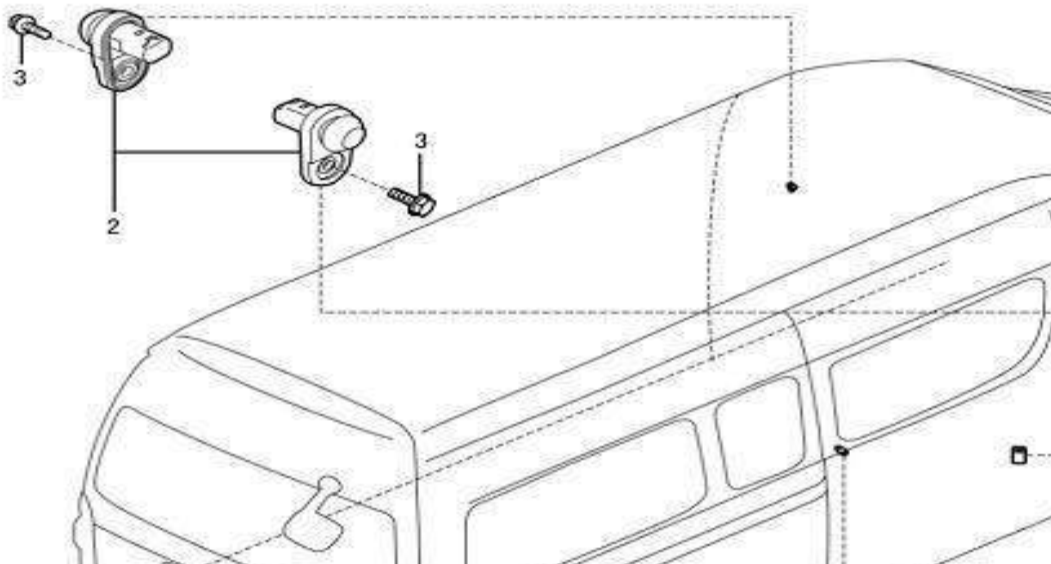

Sill lamp and vehicle door lamp system