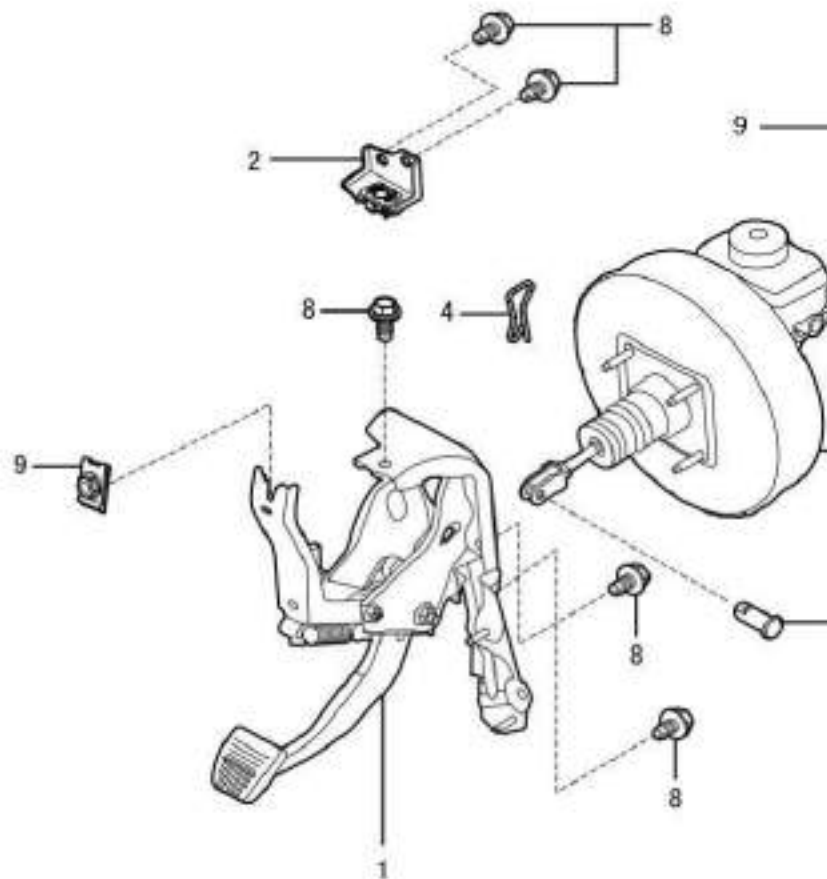

5	3732890	Clutch oil pipe 2
6	3732816	Fixing bracket,clutch hose
8	1003169	Spring hoop

Brake pedal

No.	Part number	Part name
1	3732460	Brake pedal&bracket Assy
3	3732520	Brake master cylinder&booster Assy and reservoir Assy
6	1005818	Bolt
7	1003130	Nut
9	SHH-3505007	Brake master cylinder