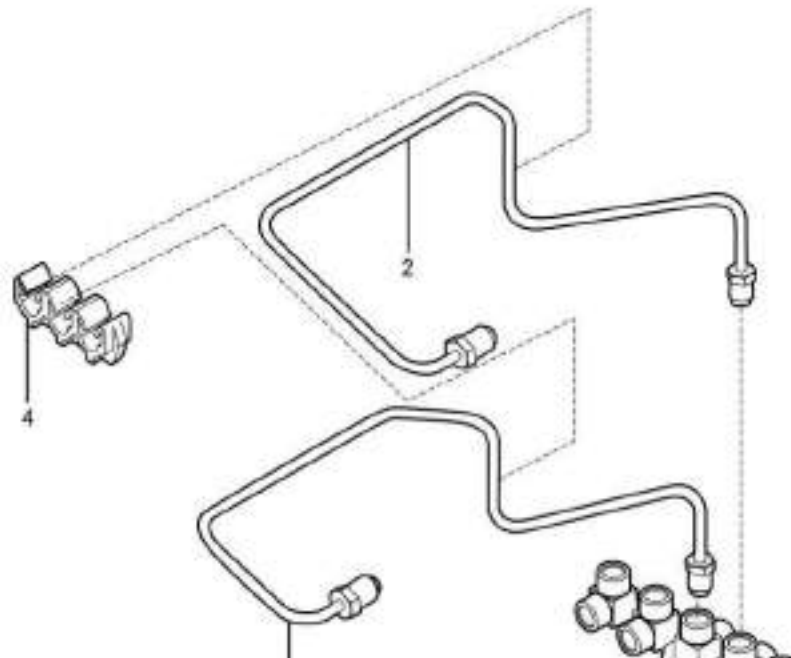

Rear ABS sensor

No.	Part number	Part name
1	3732940	ABS sensor,RL
2	3732950	ABS sensor,RR
3	3732903	Rear ABS sensor bracket 1
4	3732904	Rear ABS sensor bracket 2
5	3010359	Clamp

ABS oil inlet pipe

3

No.	Part number	Part name
1	3732540	Fitting
2	3732570	Fuel inlet pipe,ABS 1st chamber
3	3732580	Fuel inlet pipe,ABS 2nd chamber