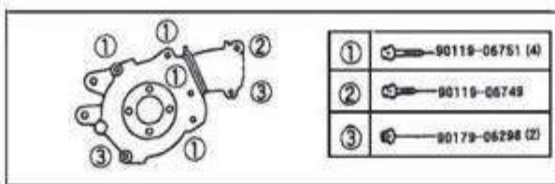

No.	Part number	Part name
5	DK4A-1307012	Water pump pulley
6	DK4A-1307020	Water pump
10	DK4A-1025080	Belt tension pulley
14	DK4A-1307011A	Water pump Belt

Cooling water pipe