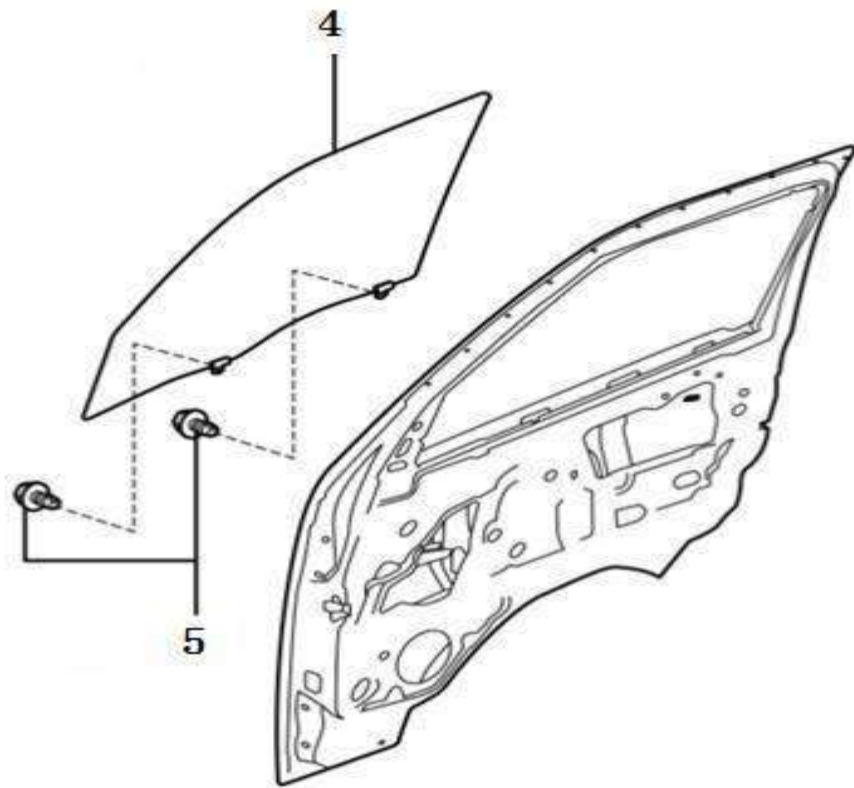

No.	Part number	Part name
1	3720104	Rear bumper cover
2	3720105	Lower bracket,rear bumper
3	1005011-K1	Snap
4	1003058	Bolt M8
5	3023245	Right back radar sensor mounting circlip
6	3023244	Right back radar sensor
7	3720111	Upper left decorative panel,rear bumper
9	3720112	Upper left decorative panel bracket,rear bumper
10	3720106	Left mounting bracket,rear bumper
11	1003235	Self-tapping screw
12	1000165	Screw seat
13	3008403	Clip button
14	3720117	Upper right decorative panel bracket,rear bumper
15	3720116	Upper right decorative panel,rear bumper
16	3720107	Right mounting bracket,rear bumper
17	3720101	Rear bumper
19	3720110	Upper left decorative panel,rear bumper
20	3720115	Upper right decorative panel,rear bumper

Windshield and window glass

10