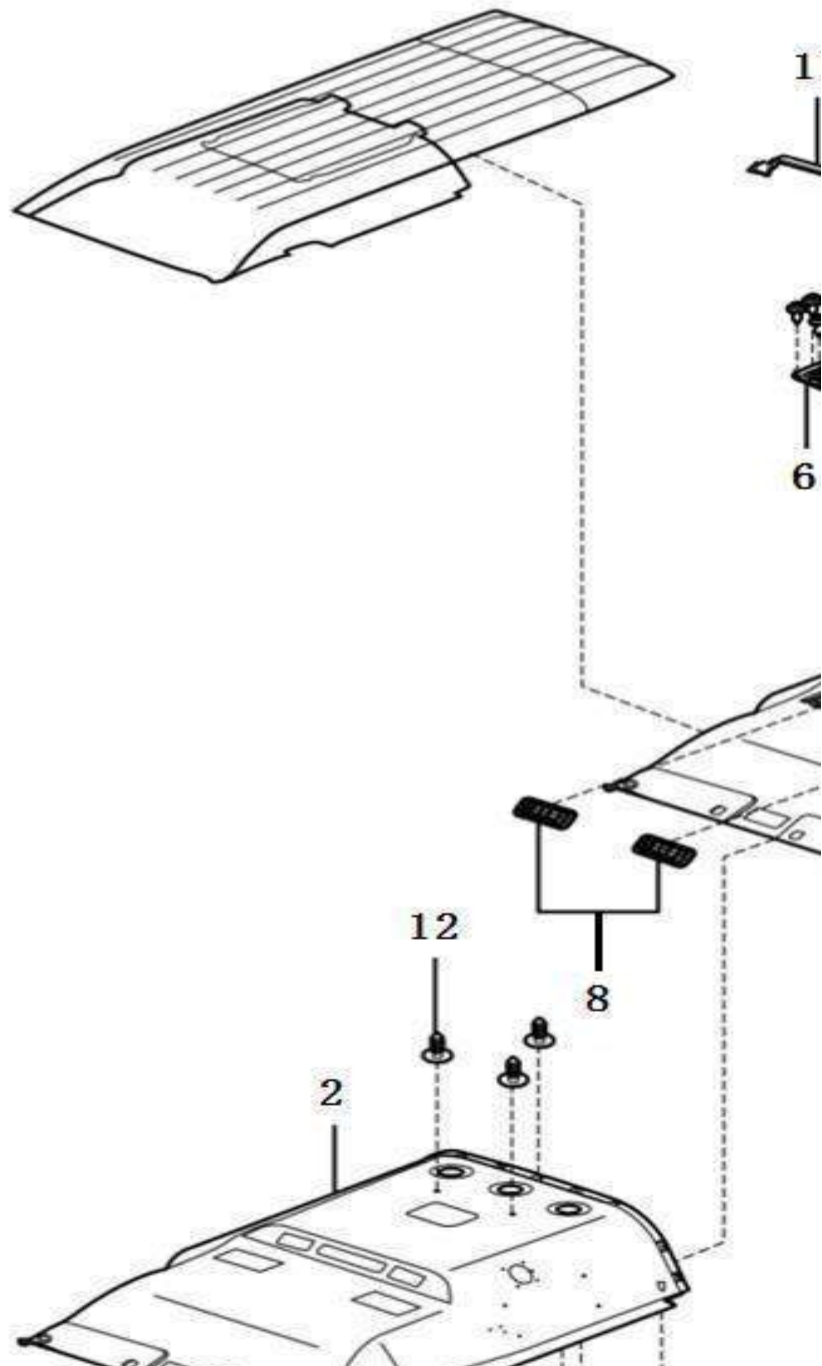

5	3722112	Seal block,door FR
6	3722111	Upper weather-strip,door FL
7	3722110	Upper weather-strip,door FR
8	3722121	Lower wheel cover weather-strip,door FL
9	3722120	Lower wheel cover weather-strip,door FR
10	3722122	Lower weather-strip,front door
11	3722181	Guide weather-strip,door FL
12	3722180	Guide weather-strip,door FR
13	3722141	Outer beltline molding,door FL
14	3722140	Outer beltline molding,door FR
15	3722151	Inner handle beltline molding,door FL
16	3722150	Inner handle beltline molding,door FR
17	3722162	Front door lintel weather-strip
18	3722131	Framework weather-strip,door FL
19	3722130	Framework weather-strip,door FR
20	3722154	Front door cover weather-strip
21	3722152	Front door cover seal block
22	3722198	Engine repair cover weather-strip
23	3722197	Transmission repair cover weather-strip
24	3722195	Repair opening cover weather-strip,fuel tank
25	3722196	Battery compartment cover weather-strip
26	3722194	Secondary cover weather-strip
27	3722193	Front sealing gasket,secondary cover
28	3722192	Rear sealing gasket,secondary cover
29	3722199	Tail door weather-strip
30	3722160	Framework weather-strip,side sliding door
31	3722170	Weather-strip No. 1,side sliding door

Roof trim panel