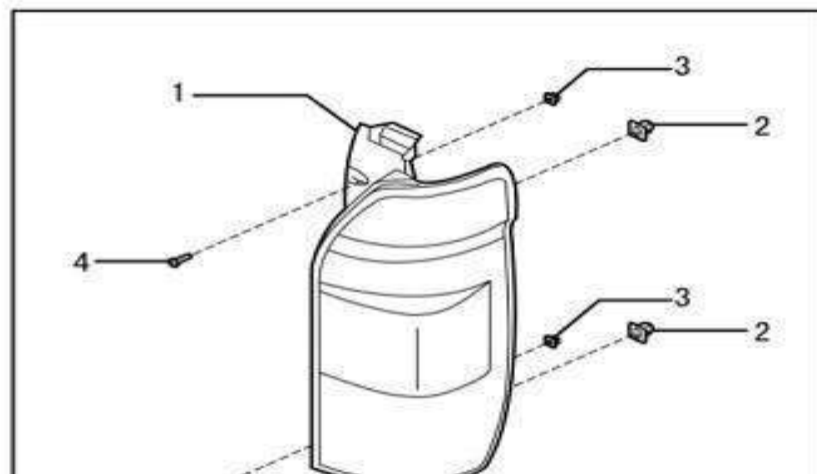

No.	Part number	Part name
1	3018010	Fog lamp,FL
2	3018011	Fog lamp,FR

Tail lamp