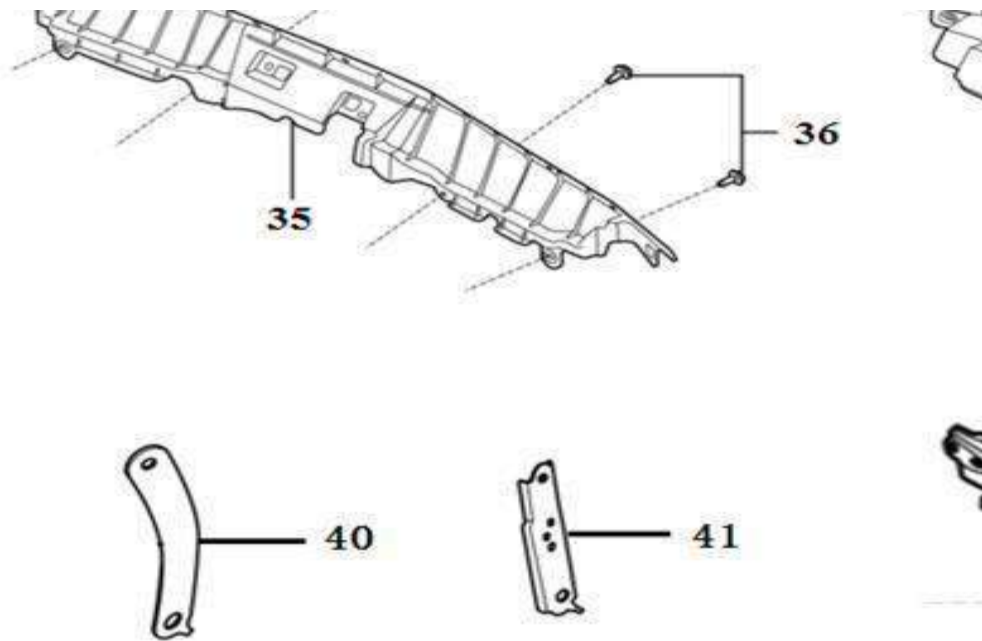

No.	Part number	Part name
1	3720002	Front bumper
2	1005011-K1	Snap
3	3720008	Right fog lamp cover
7	3720007	Left fog lamp cover
8	3720012	Left towing hook lid
9	3720013	Right towing hook lid
11	3720015	Cross member,front bumper
12	1003019	Bolt M10
13	3720005	Left bracket,front bumper
14	3720006	Right bracket,front bumper
17	3720016	Intake grille
18	3720017	Intake grille
19	3722103	Upper weather-strip,front cover
20	3720020	Left cover,intake grille
21	3720021	Right cover,intake grille
24	1000085	Clamp for 4.2 screw
25	1004136	Self-tapping flange screw st4.2*12
26	3720025	Radiator grille
27	3720028	Radiator grille body
28	3720026	Radiator grille trim strip
29	1003232	Self-tapping screw