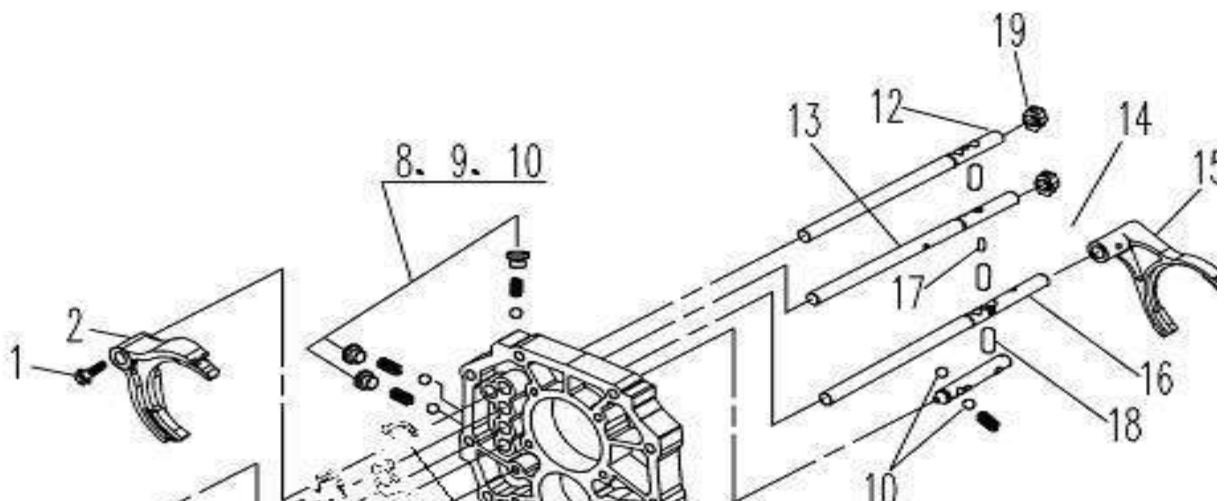

Middle plate