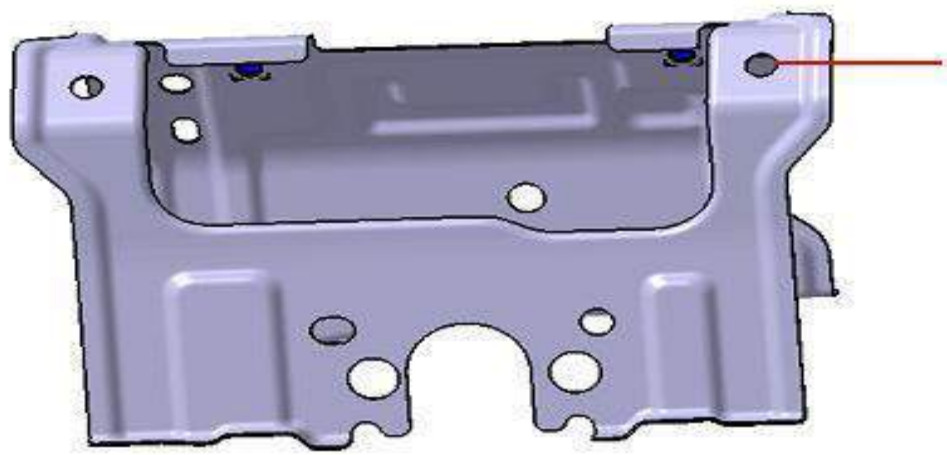

Buffer block

7

11

12

No.	Part number	Part name
1	1005708	Middle buffer block,side sliding door
3	1005712	Hanging strip,engine main cover
4	1005809	Fixing screw,engine main cover hanging strip
5	1000285	Main cover buffer block,engine
6	3013920	buffer block