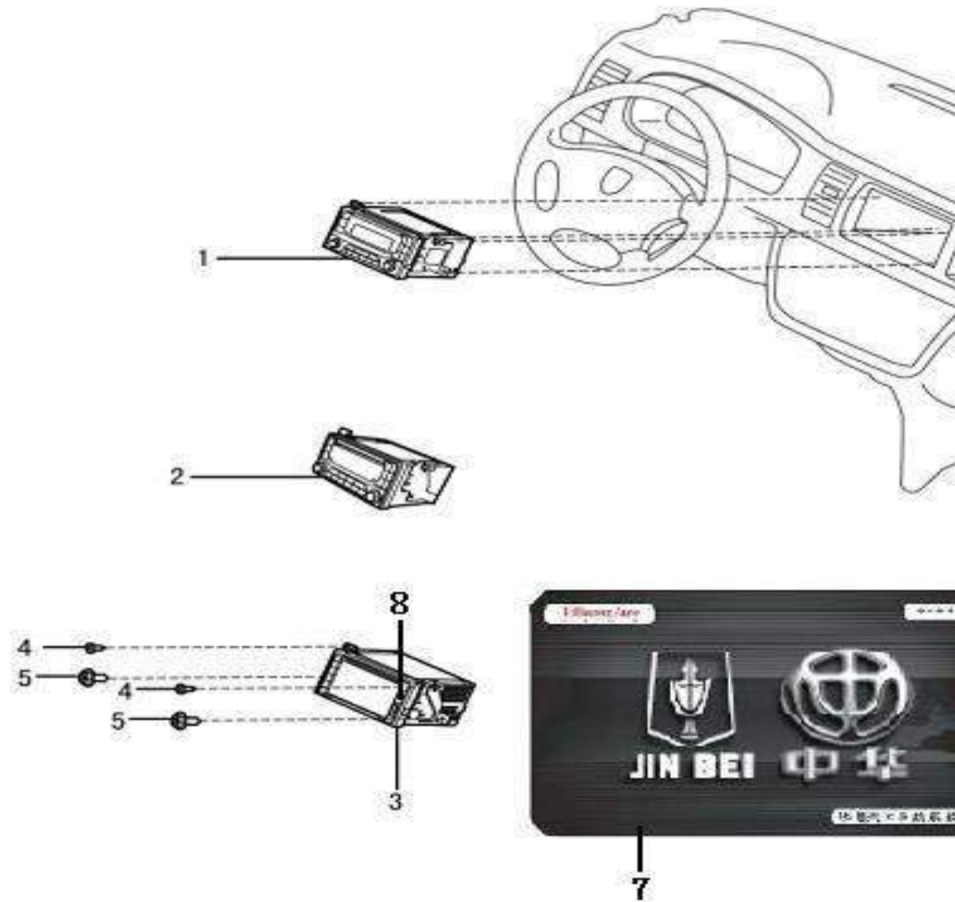

2	3018399	Electronic control concave limit stop,side sliding door
3	1004118	Screw

Sound

1

No.	Part number	Part name
2	3731011	Single disc CD player Assy
4	1004136	Self-tapping flange screw st4.2*12
5	1003076	Bolt

Speaker