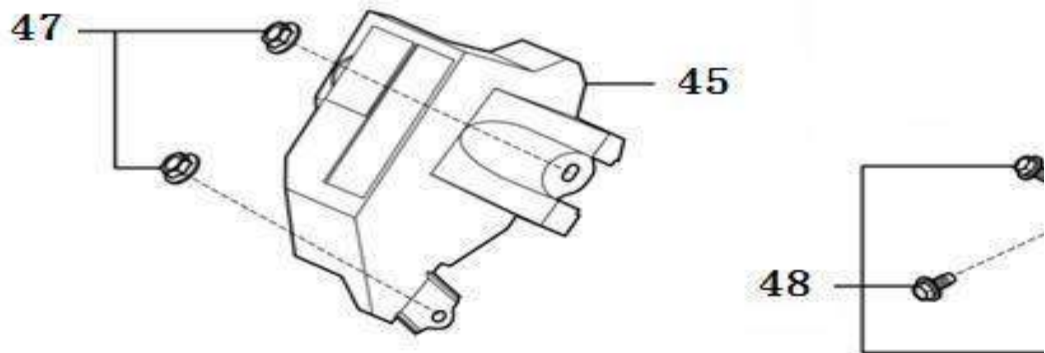

Dashboard

16

No.	Part number	Part name
1	3720700	Dashboard cross member
2	1005813	Inner thread sleeve M10
3	1005814	Combination bolt M10
4	1005815	Combination bolt M8
6	3720740	Lower bracket,dashboard cross member