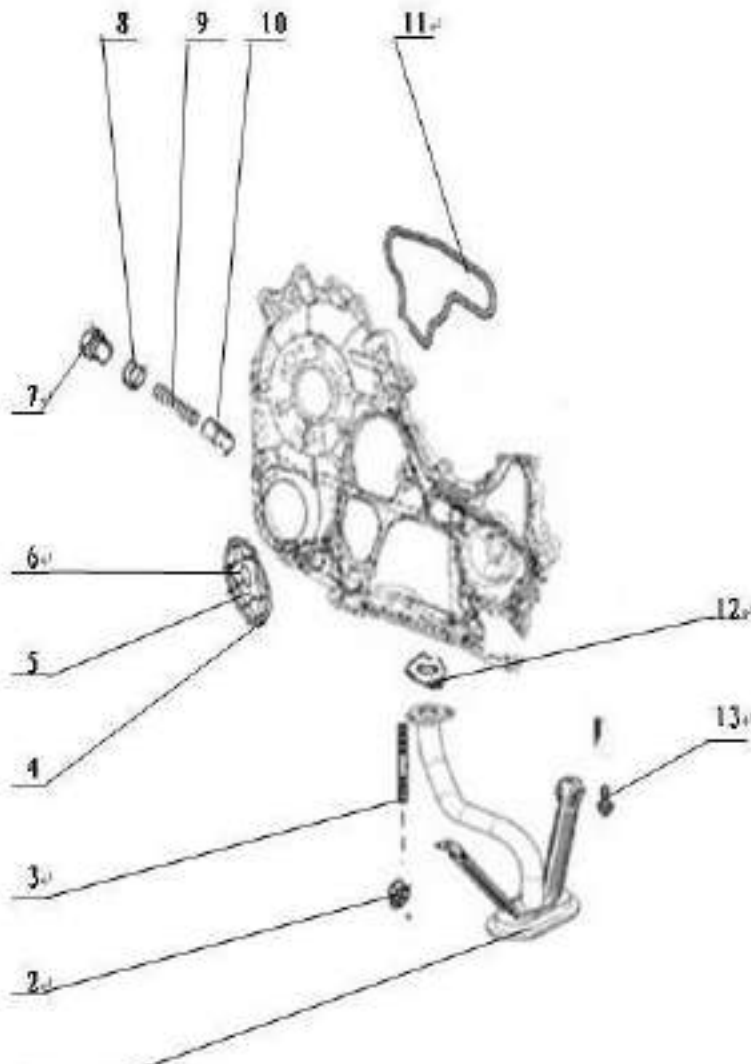

6	DK4A-1002013	Upper baffle plate,flywheel
13	DK4A-1011040	Front oil seal,crankshaft
15	DK4A-1011050	Oil seal,gear shaft
16	DK4A-1011012	Gear chamber cover
17	DK4A-1002018	Upper oil passage O-ring,cylinder block
18	DK4A-1002019	Lower oil passage O-ring,cylinder block
22	DK4A-1020012	Oil pump gear
24	DK4A-1020020	High-pressure oil pump gear
28	DK4A-1011014	Oil duct seal ring,Gear chamber

Oil pump and strainer