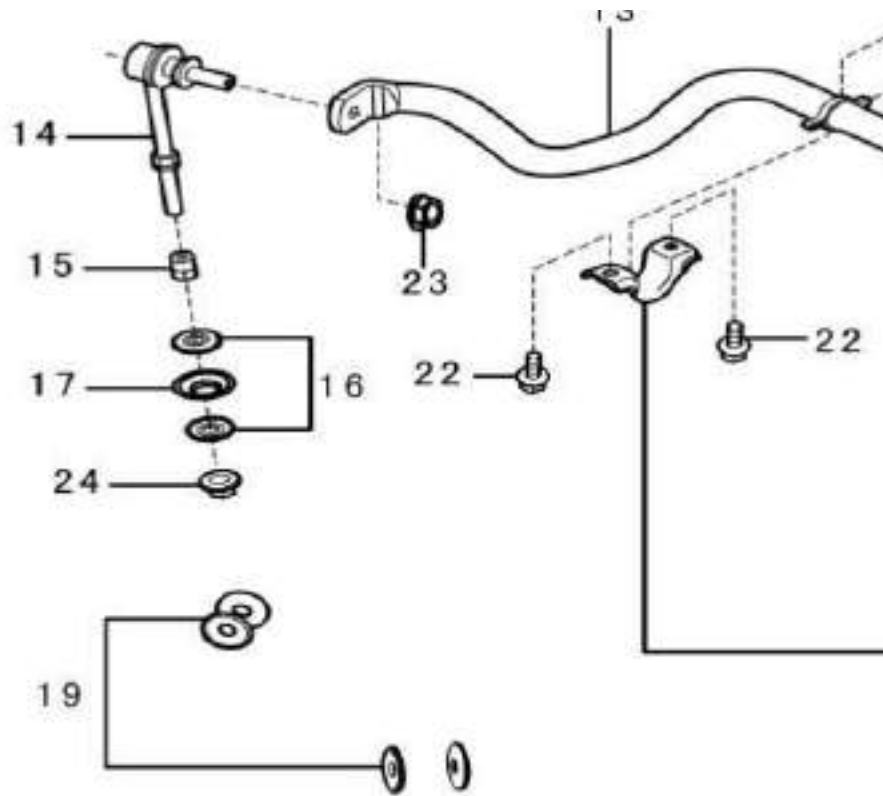

Shock absorber

No.	Part number	Part name
1	3732050	Upper left swing arm
2	3732040	Upper right swing arm
3	3732110	Front subframe
4	3732070	Lower left swing arm
5	3732060	Lower right swing arm
6	3732080	Lower buffer
7	3018240	Eccentric bolt
8	3018248	Eccentric nut
9	3732100	Front shock absorber
10	3011152	Flat rubber gasket
11	3011156	Rubber gasket
12	3732111	Thrust bar
13	3732112	Thrust bar rubber gasket
14	3732113	Intermediate sleeve,thrust bar rubber gasket
15	3732220	Rear shock absorber
17	3011213	Upper gasket,small hole
18	3011210	Bushing,rear shock absorber
19	3011209	Lower gasket,small hole
20	3011211	Lower gasket,big hole
21	1004065	Combination bolt
22	1003027	Support beam bolt
23	3013013	Combination bolt
24	1003013	Bolt
25	1003264	Washer
26	1005801	Nut M16
27	1003157	Pin
28	1003020	Bolt
29	1003261	flat washer
30	1003110	Hex nut
32	1003265	Washer

35	1003009	Bolt
36	1001127	Nut
37	1005802	Washer
38	1005803	Nut M20
39	1005804	Bolt M12

Torsion bar and stabilizer bar

21 —

No.	Part number	Part name
1	3010029	Torsion bar seat Assy
2	3732117	Left torsion bar
3	3732116	Right torsion bar
4	1004001	Bolt
5	3008909	Fixing arm shaft,torsion bar
6	3010039	Dust cover
7	3008907	Left adjusting arm
8	3008906	Right adjusting arm
9	3010037	Lower padding block
10	3732160	Upper left bracket,stabilizer bar
11	3732115	Stabilizer bar bushing
12	3732114	Lower bracket,stabilizer bar
13	3732140	Stabilizer bar
14	3732120	Stabilizer bar connecting rod
15	3009961	Rubber gasket
16	3009959	Washer