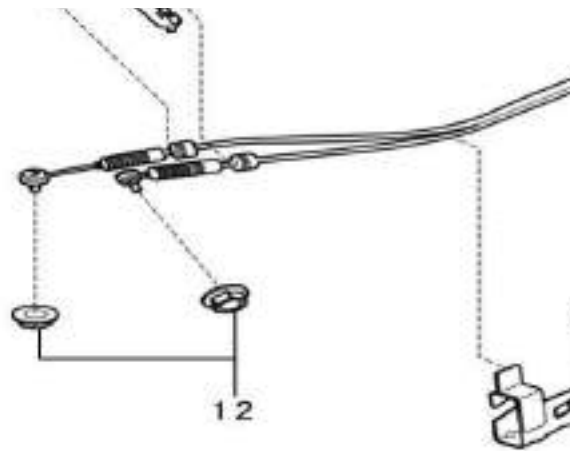

Steering oil pump

No.	Part number	Part name
1	3010601	Pressure washer,oil pump outlet
9	3093497	Steering oil pump
15	3732418	Steering high-pressure connection pipe

Shift

1

No.	Part number	Part name
1	3091076	Shift knob
2	3732010	Shift manipulator
3	3732020	Gear selection&shift cable
4	3732103	Shift cable hook 2
5	3732102	Shift cable hook 1
6	3732101	Gear selection&shift cable guide bracket
8	1003045	Combination bolt
10	1003125	Nut M6