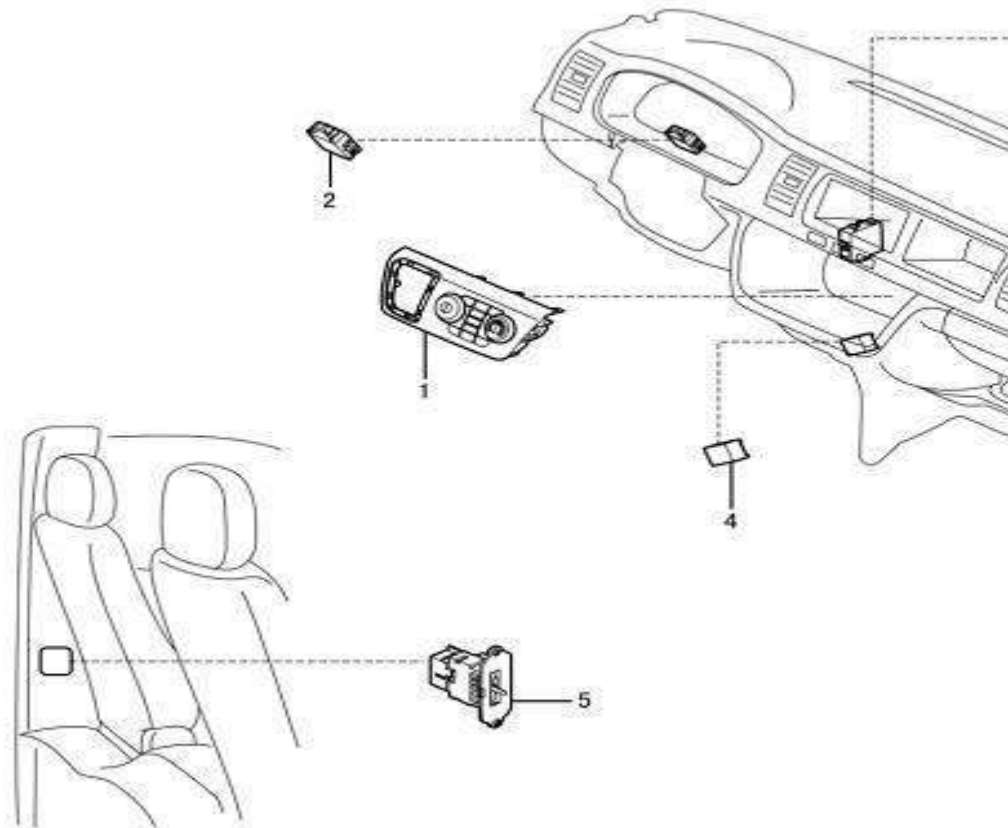

5	3012245	Headlamp adjusting switch
6	3019248	Hand brake lamp switch

Switch 3