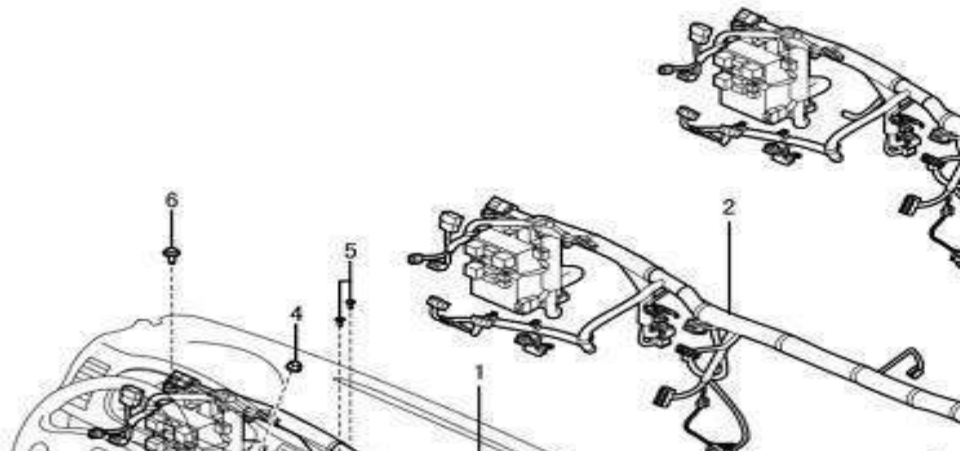

Front wall dashboard wire harness