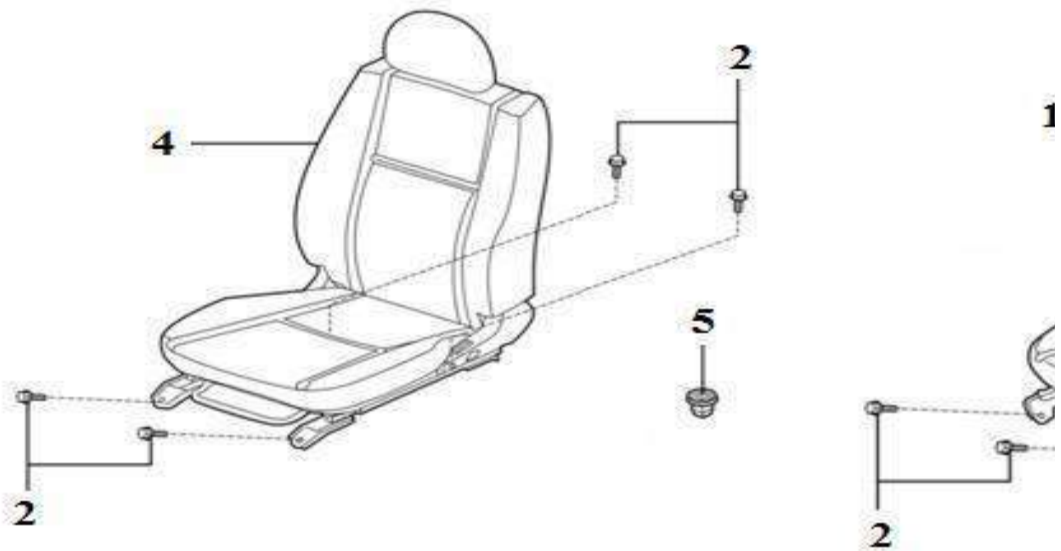

3	3720851-K1	Right storage box pad,tea table box
4	3720853-K1	Rear cup holder pad,tea table box
5	1003042	Combination bolt

Scat 1

No.	Part number	Part name
1	3720501	Driver textile seat Assy
2	1003060	Combination bolt
3	1005746	Screw seat
4	3720511	Front passenger textile seat Assy
5	1005747	Screw seat
6	3720531	1st row two-passenger textile seat Assy
9	3720541	2nd row two-passenger textile seat Assy
10	3720543	2nd row single-passenger textile seat Assy
11	3720551	3rd row two-passenger textile seat Assy
12	3720553	3rd row single-passenger textile seat Assy