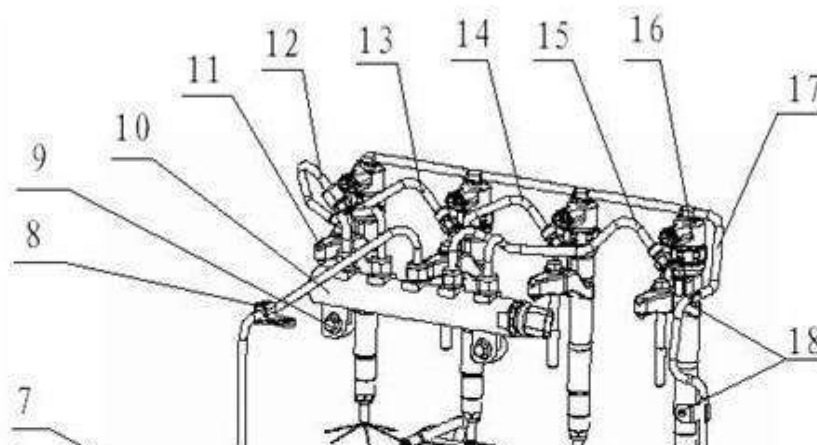

5	DK4A-1008070	Exhaust manifold outlet sealing gasket
6	DK4B-1118030	Fuel inlet pipe,supercharger
7	DK4B-1118034	Fuel inlet pipe bolt,supercharger
8	DK4A-1002051	Washer,piston cooling control valve
9	DK4A-1118020	Exhaust outlet gasket,turbo supercharger
10	DK4A-1118018	Outlet stud,turbo case
12	DK4A-1118048	Sealing gasket,supercharger
14	DK4B-1008022	Supercharger bracket
16	DK4B-1008023	Heat shield,exhaust manifold
17	DK4B-1119021	Intake pipe,intercooler
19	DK4B-1119023	Front bracket,intercooler intake pipe
21	DK4A-1118023	Rubber hose,supercharger air outlet
23	DK4B-1119022	Rear bracket,intercooler Intake pipe
25	491Q-1008014A	Exhaust manifold stud
26	DK4B-1118010	Turbo supercharger
28	DK4B-1118040	Fuel return tube,supercharger

Supply system