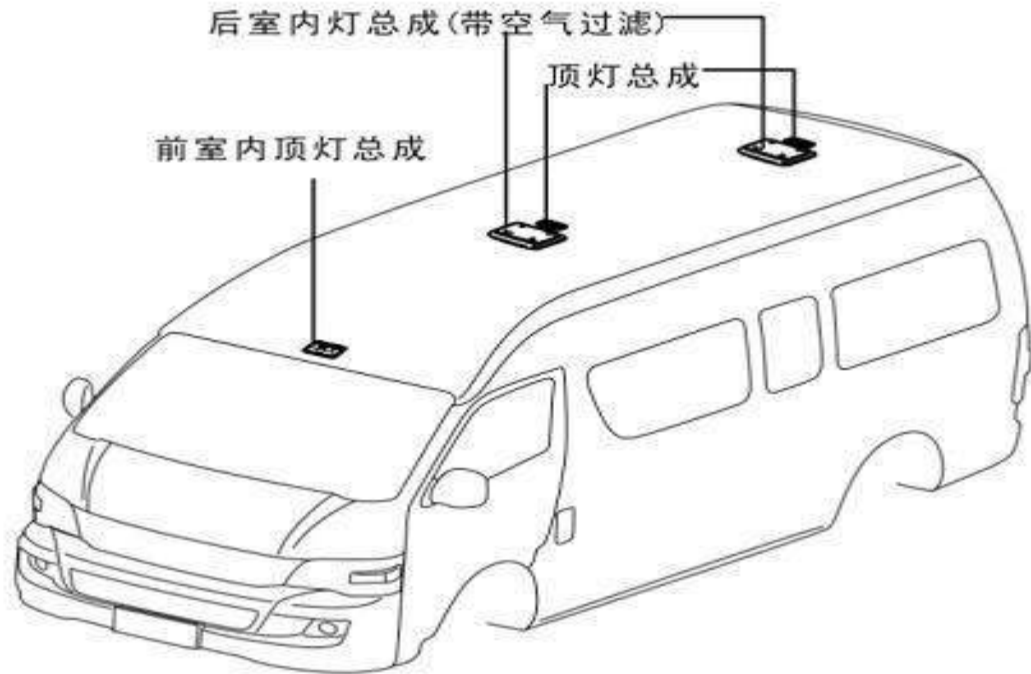

High mounted brake lamp

No.	Part number	Part name
1	3731030	High mounted brake lamp

Inner roof lamp

No.	Part number	Part name
1	3731024-K1	Front interior lamp
3	3731025-K1	Rear interior lamp

Instrument cluster and cigar light