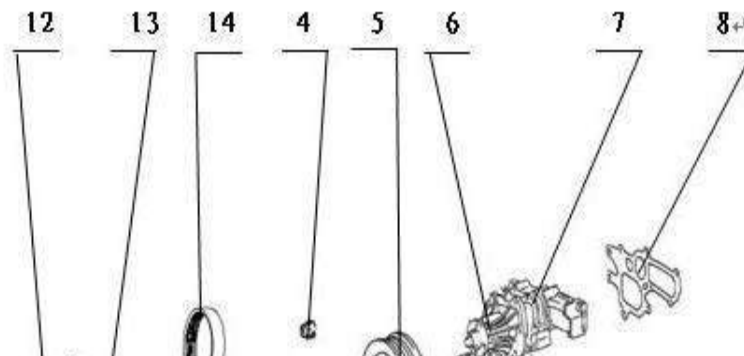

Water pump and fan