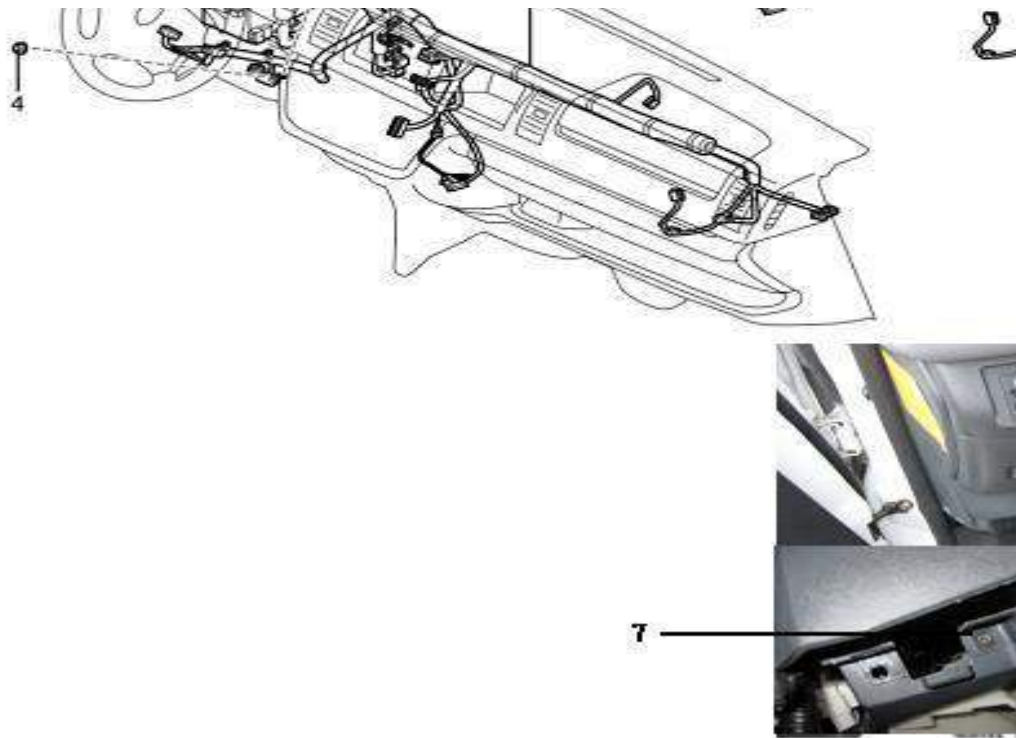

No.	Part number	Part name
2	3731502	Front wall dashboard wire harness
4	1003125	Nut M6
5	1003236	Self-tapping screw
7	3011120	Spring clamping piece

Sill lamp and driver safety belt wi