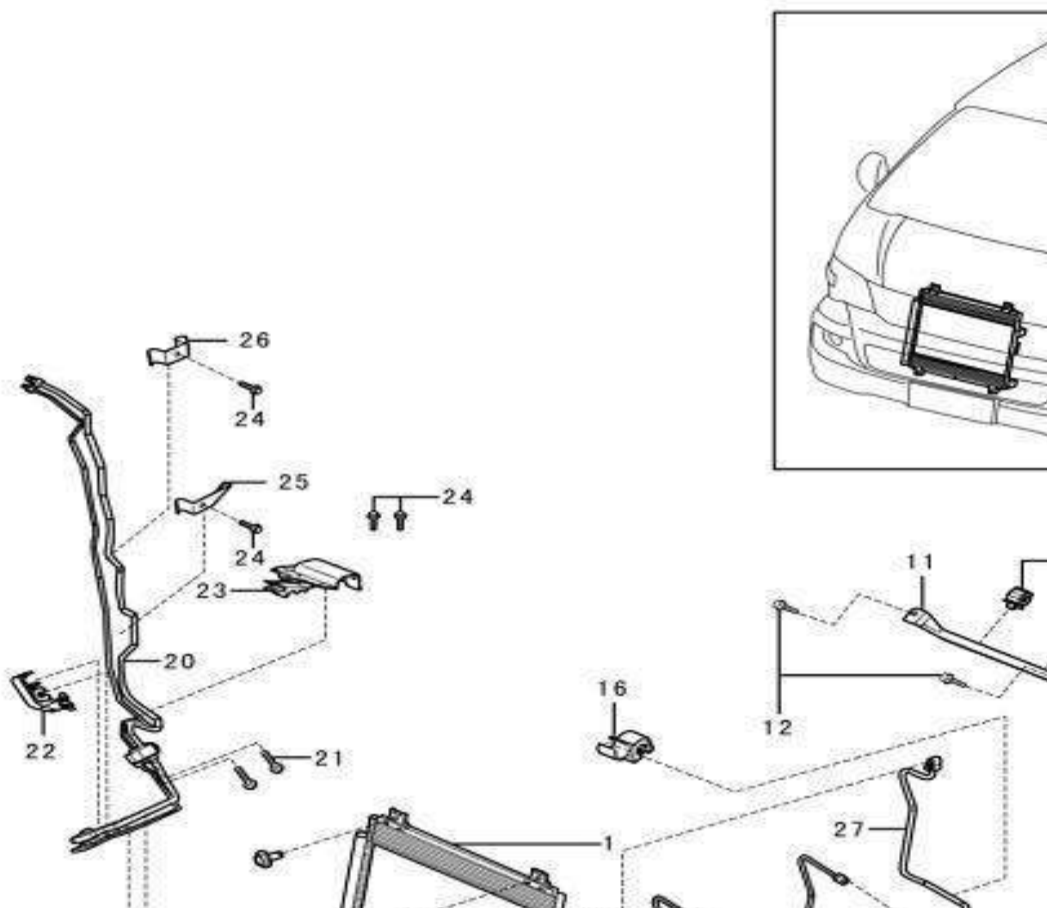

No.	Part number	Part name
1	3022166	Back radar controller
2	3023244	Right back radar sensor
3	3023245	Right back radar sensor mounting circlip

Condenser