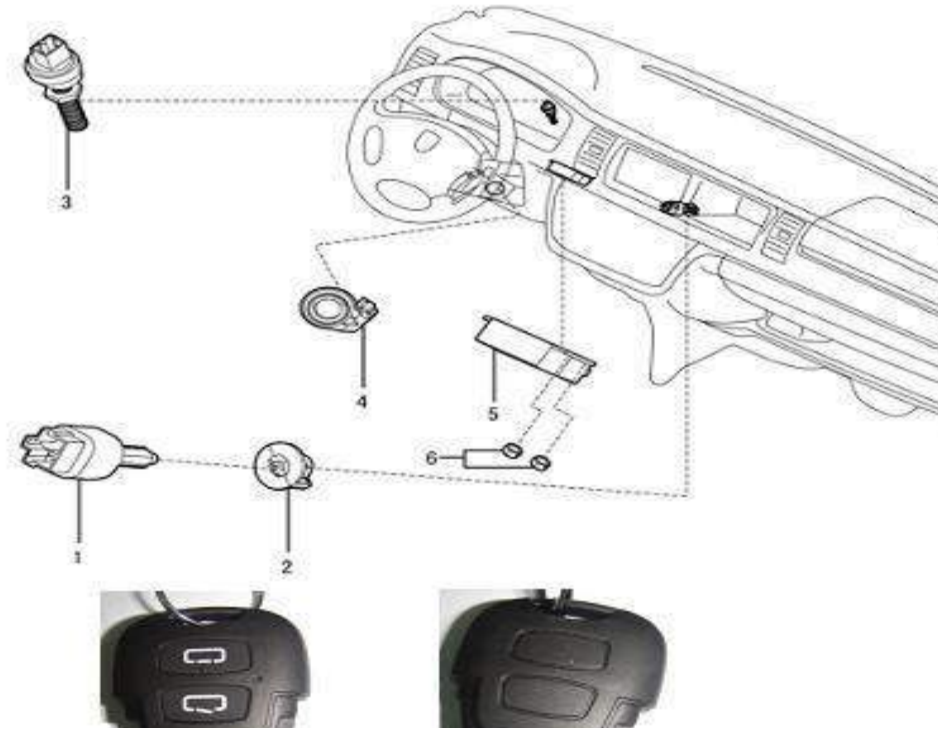

No.	Part number	Part name
1	3084168	Combination switch
2	1004141	Combination screw M5
3	3731199-K1	Combination switch cover
4	1004119	Combination screw M4
5	1004133	Self-tapping screw

Switch 1