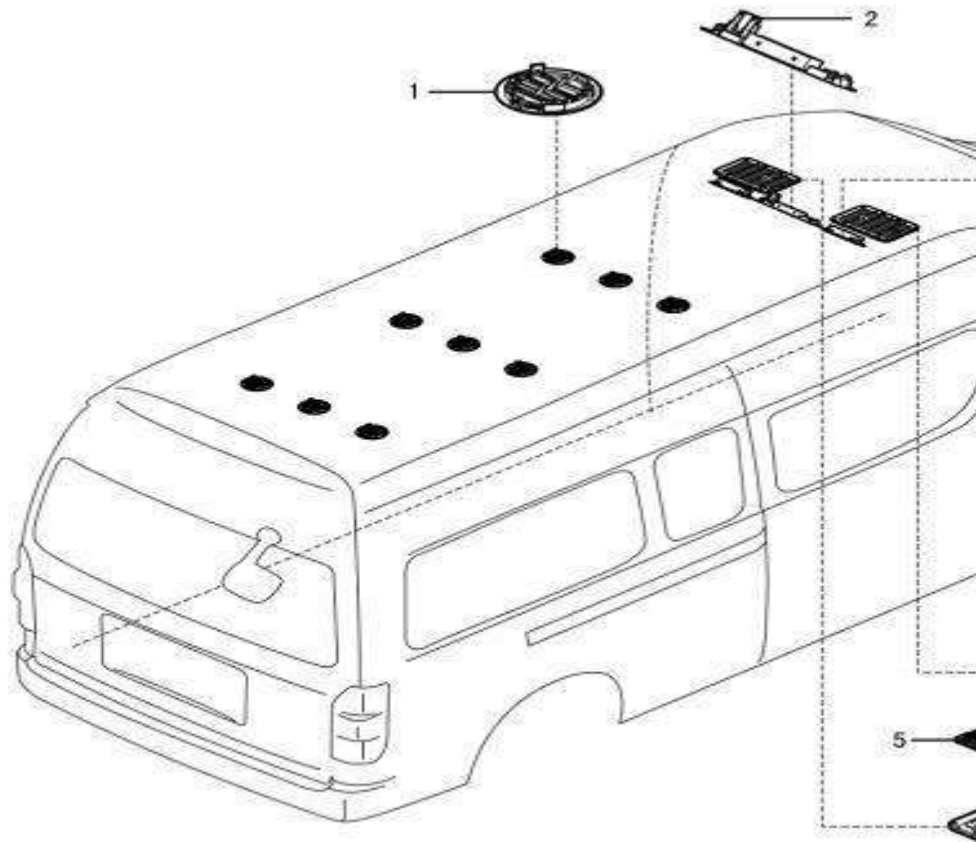

Vent grille

No.	Part number	Part name
1	3603738-K1	Rear air duct outlet grille
2	3731310-K1	Vent grille with switch Assy
3	3600782-K1	Vent grille
4	3731316	Left intake grille base frame
5	3731317-K1	Left intake grille with filter screen
6	3731318-K1	Base frame, right intake grille
7	3731319-K1	Right intake grille with filter screen

Air duct and defroster outlet