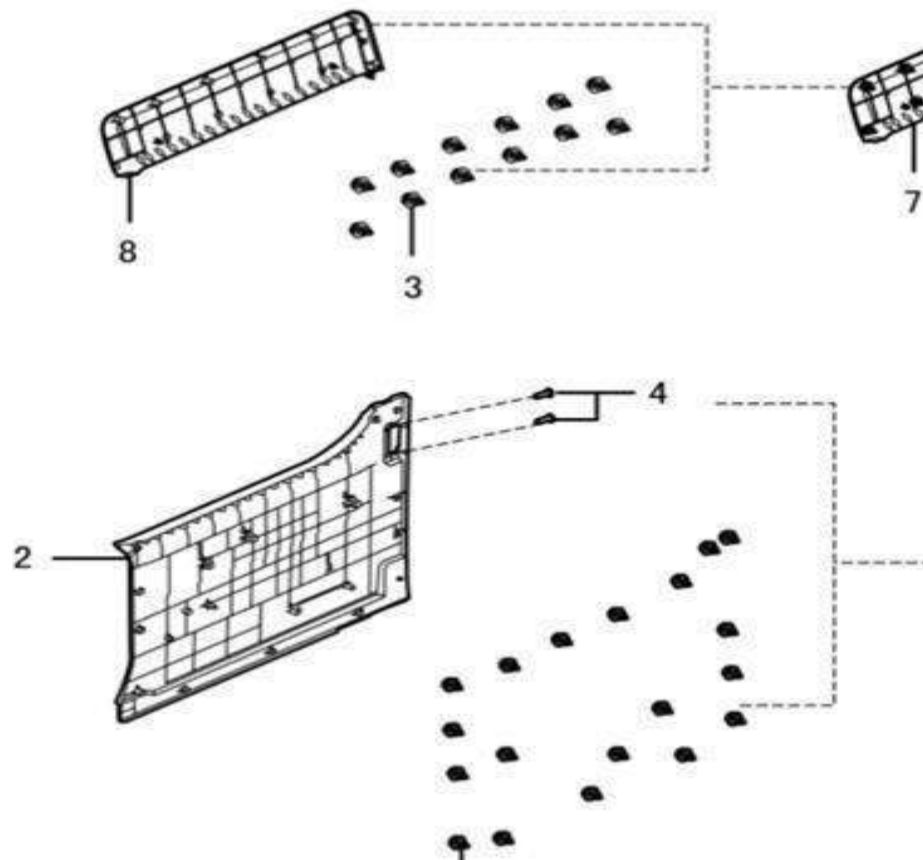

26	3722416	Inner handle,door FR
27	3722511	Outer handle opening locking lever,door FL
28	3722515	Inner handle opening cable,door FL
29	3722517	Inner handle locking cable,door FL
30	3722510	Outer handle opening locking lever,door FR
31	3722514	Inner handle opening cable,door FR
32	3722516	Inner handle locking cable,door FR

Side sliding door accessories