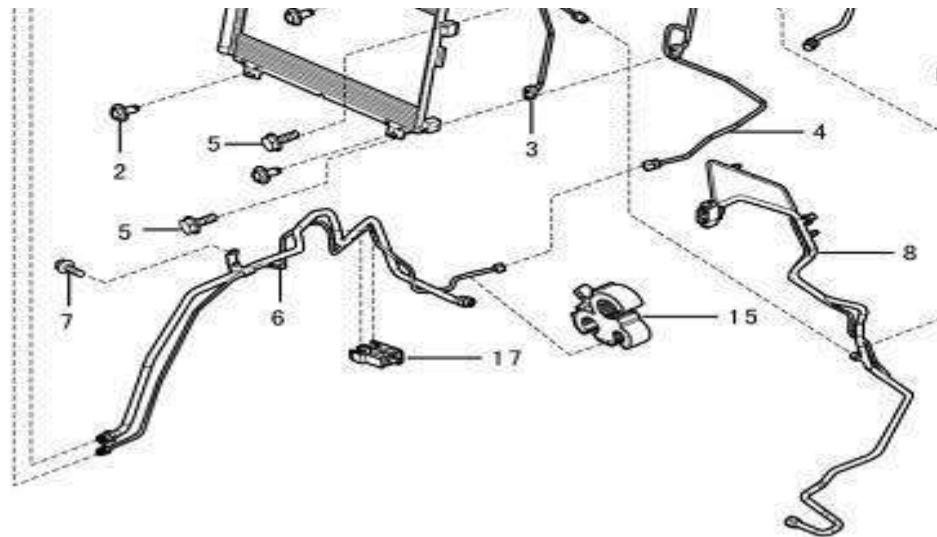

No.	Part number	Part name
1	3731420	Condenser Assy
2	1004004	Bolt M6
4	3731402	A/C liquid inlet tube
6	3731403	Rear A/C pipe
9	3731400	Front evaporator intake&exhaust pipe
11	3731418	A/C pipe bracket
12	1004013	Bolt M8
13	3731414	Single-hole bracket
15	3731413	Three-hole clamp
18	3731410	Clamp
19	3731415	Two-hole bracket
20	3731401	Rear evaporator intake&exhaust pipe
21	1004027	Bolt M6
23	3731408	Outlet pipe fixing cap, expansion valve
24	1004036	Bolt M6
25	3731416	Clamp
26	3731417	Clamp
27	3731404	Condenser intake pipe

Evaporator and compressor