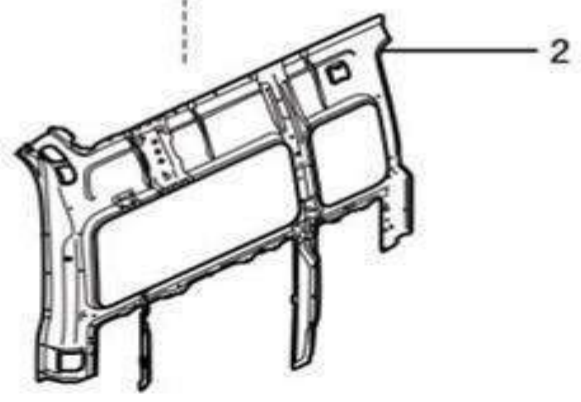

No.	Part number	Part name
1	SHH-3726849-Y	Left side wall Assy
2	SHH-3726501-Y	Outer plate,left side wall
3	SHH-3726503-Y	Inner plate,left side wall
4	SHH-3726537-Y	Left center pillar reinforcement board
5	3726513	Sill,FL
6	3726067	Outer Rear baffle-plate,Wheel cover FL
8	SHH-3726507-Y	Outer plate Assy,left side wall
9	SHH-3726521-Y	Left Outer plate,tail door framework
10	SHH-3726543-Y	Outer plate,framework RL
11	3726573	Fuel filling inlet box
12	SHH-3726515-Y	Lower reinforcement board,pillar FL
13	3726509	Left water drain,roof
17	3725859	Rear outer plate,left side wall
18	SHH-3726569-Y	Front outer plate,left side wall
19	SHH-3726527-Y	Middle outer plate,left side wall
20	SHH-3726545-Y	Front pillar Inner plate,left side wall
23	3726371	Front inner plate,left side wall
24	3725863	Rear inner plate,left side wall

Right side wall