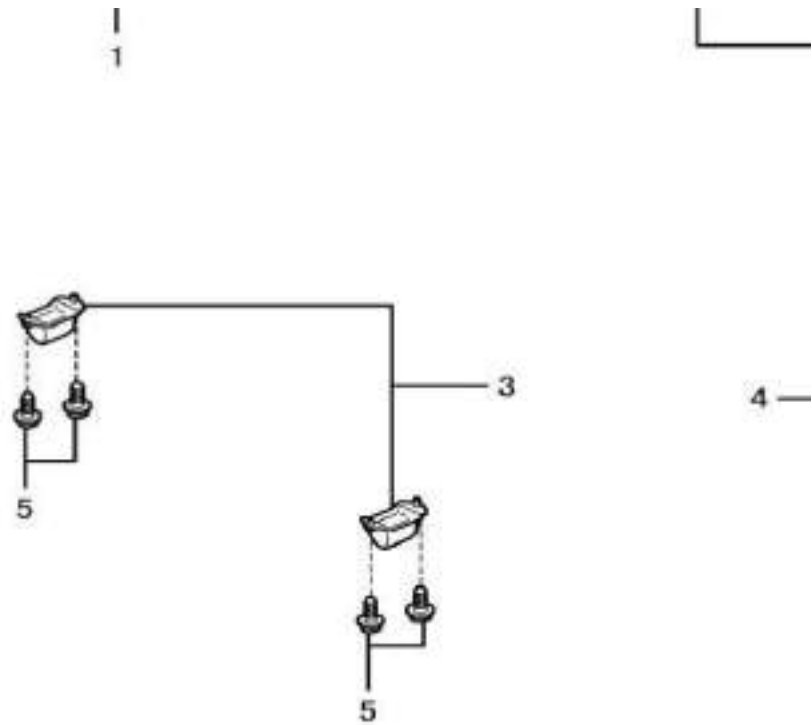

No.	Part number	Part name
1	3009919	Upper buffer block
2	3732170	Leaf spring Assy
3	3732180	Rear buffer block
4	3732118	Front lower guard plate,engine
7	1003025	Bolt
8	1003262	Washer

Wheel and spare tyre bracket