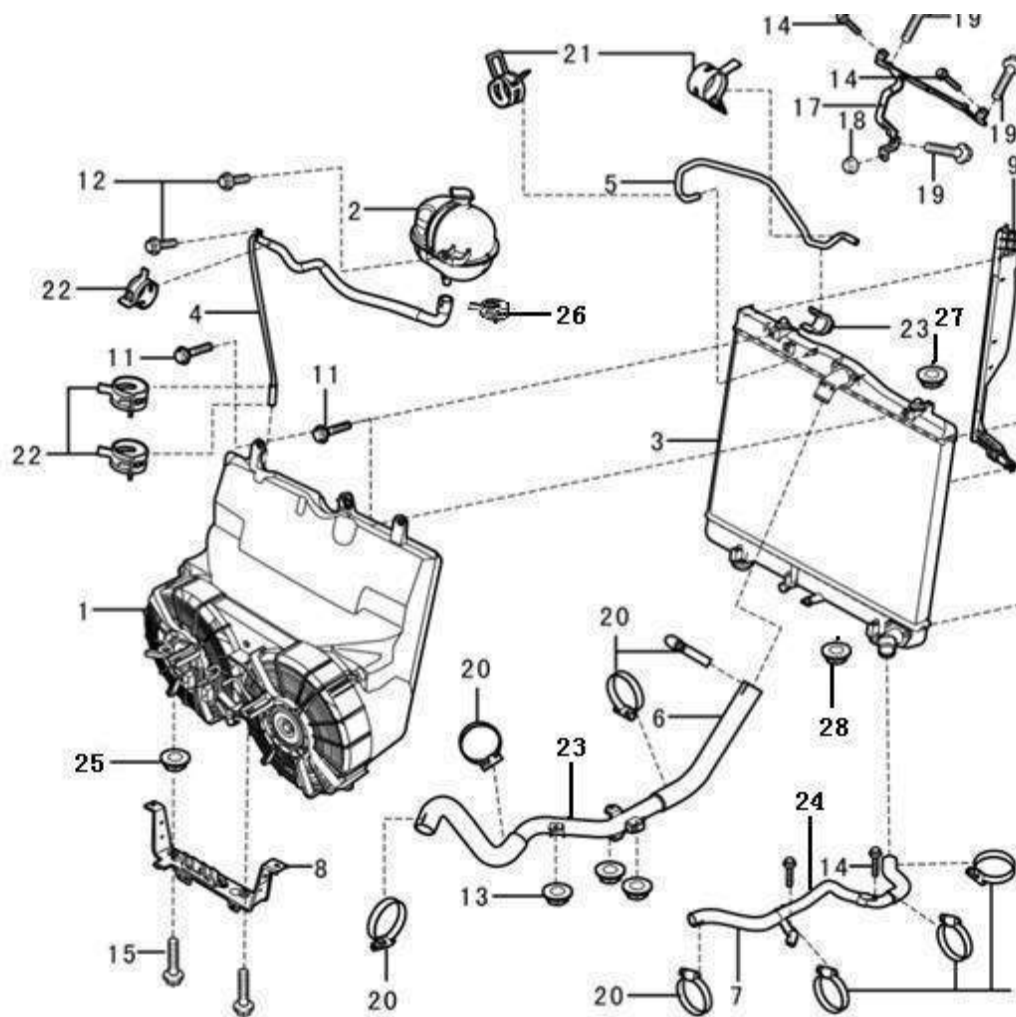

No.	Part number	Part name
1	3733203	Fan
2	3733207	Expansion tank
3	3733202	Radiator Assy
4	3733214	Water tube
5	3733208	Breather hose
6	3733205	Upper water tube,radiator
7	3733206	Lower water tube,radiator
8	3733220	Fan bracket
9	3733221	Left fair water fin,radiator
10	3733222	Right fair water fin,radiator
11	1001008	Combination bolt m6*20
12	1001008	Combination bolt m6*20
13	1003125	Nut M6
14	1003208	Combination bolt
15	1003045	Combination bolt
16	3733204	Intercooler Assy