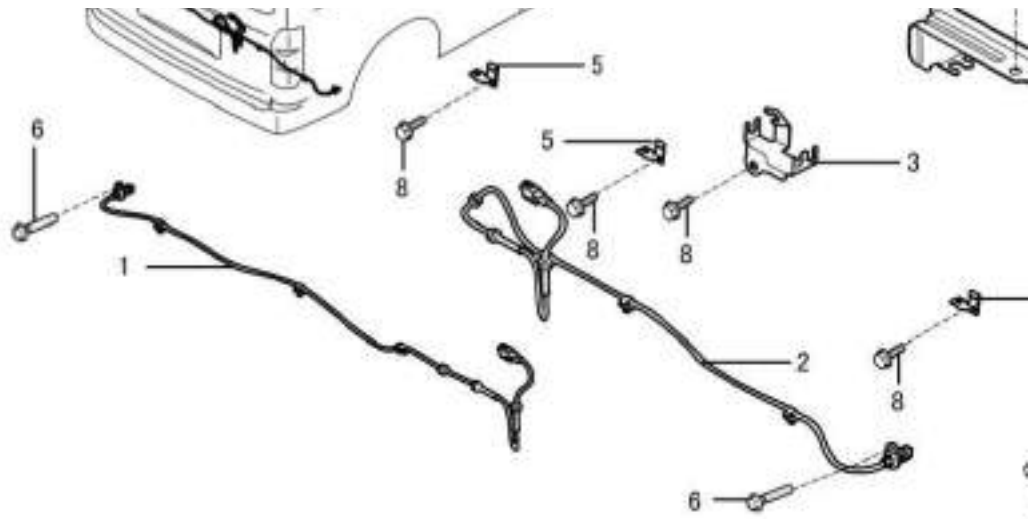

No.	Part number	Part name
1	3732940	ABS sensor,RL
2	3732950	ABS sensor,RR
3	3732903	Rear ABS sensor bracket 1
4	3732904	Rear ABS sensor bracket 2
5	3010359	Clamp

ABS oil inlet pipe