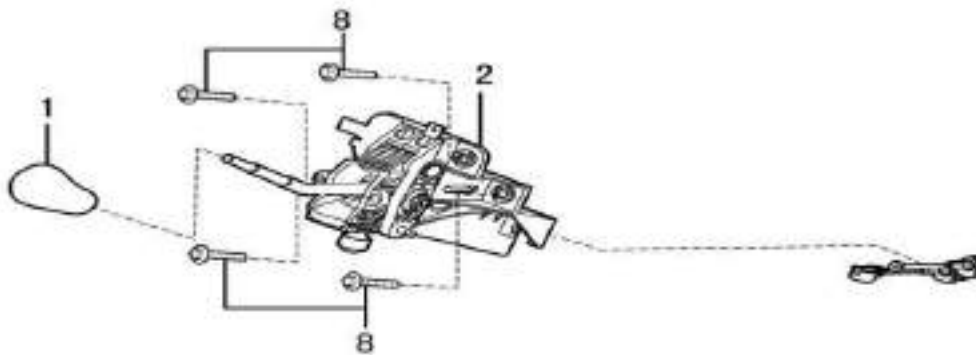

Steering oil pump

No.	Part number	Part name
1	3010601	Pressure washer,oil pump outlet
9	3093497	Steering oil pump
15	3732418	Steering high-pressure connection pipe

Shift

1

No.	Part number	Part name
1	3091076	Shift knob
2	3732010	Shift manipulator
3	3732020	Gear selection&shift cable
4	3732103	Shift cable hook 2
5	3732102	Shift cable hook 1
6	3732101	Gear selection&shift cable guide bracket
8	1003045	Combination bolt
10	1003125	Nut M6