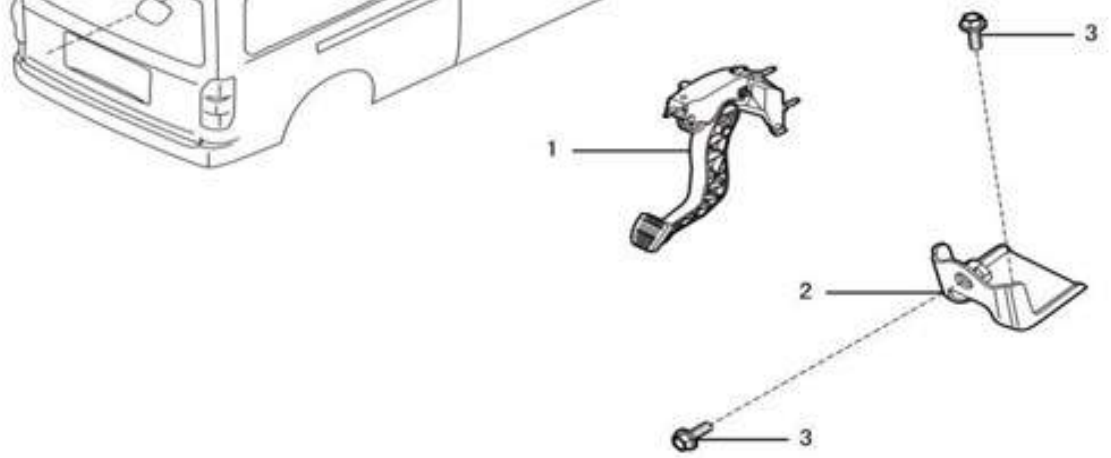

No.	Part number	Part name
1	3732836	Clutch pedal
2	3732817	Bracket