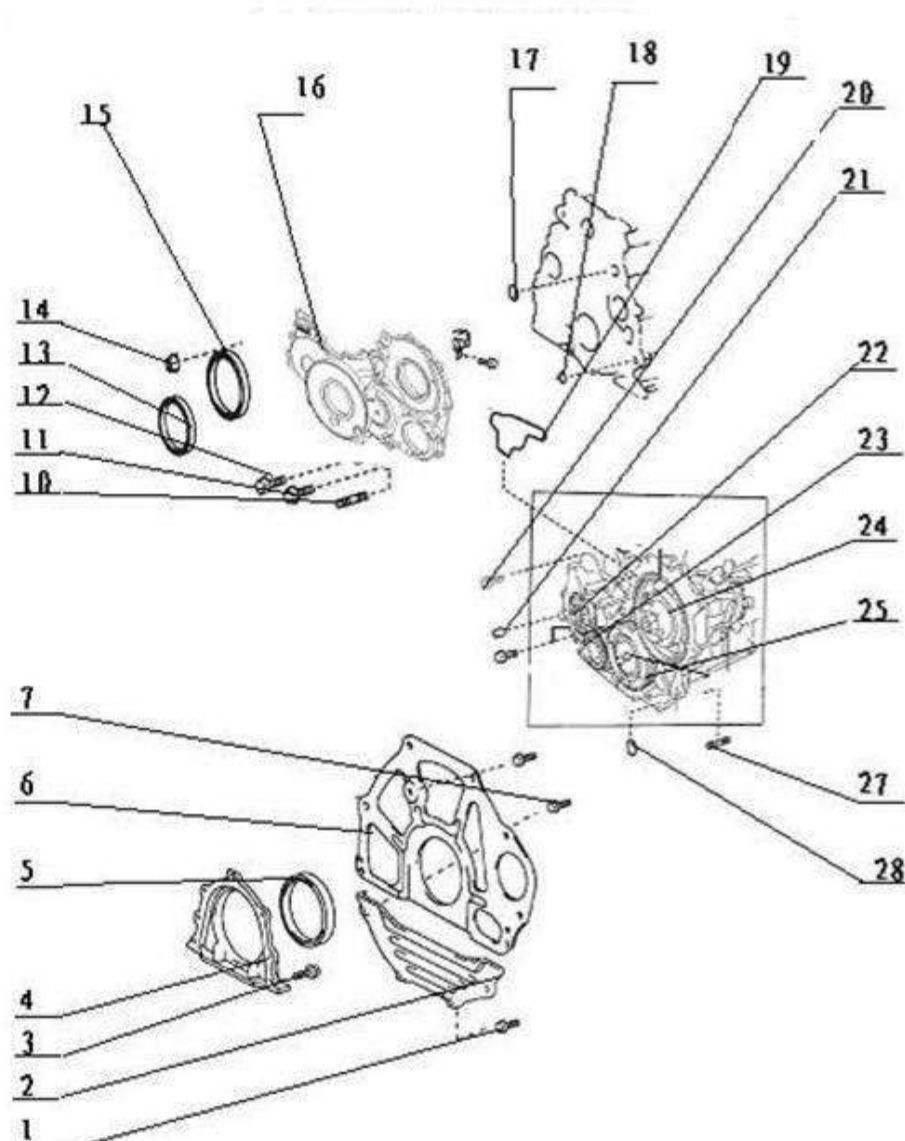

12	DK4A-1004011-30A	Piston ring
13	DK4A-1002036/35	Thrust plate
14	DK4A-1005023	Crankshaft
15	DK4A-1005030	Flywheel ring gear
16	DK4A-1005016	Flywheel bolt

Gearbox cover and rear oil seal

No.	Part number	Part name
2	DK4A-1002020	Lower baffle plate, flywheel
4	DK4A-1002012	Rear oil seal seat
5	DK4A-1002120	Rear oil seal, crankshaft