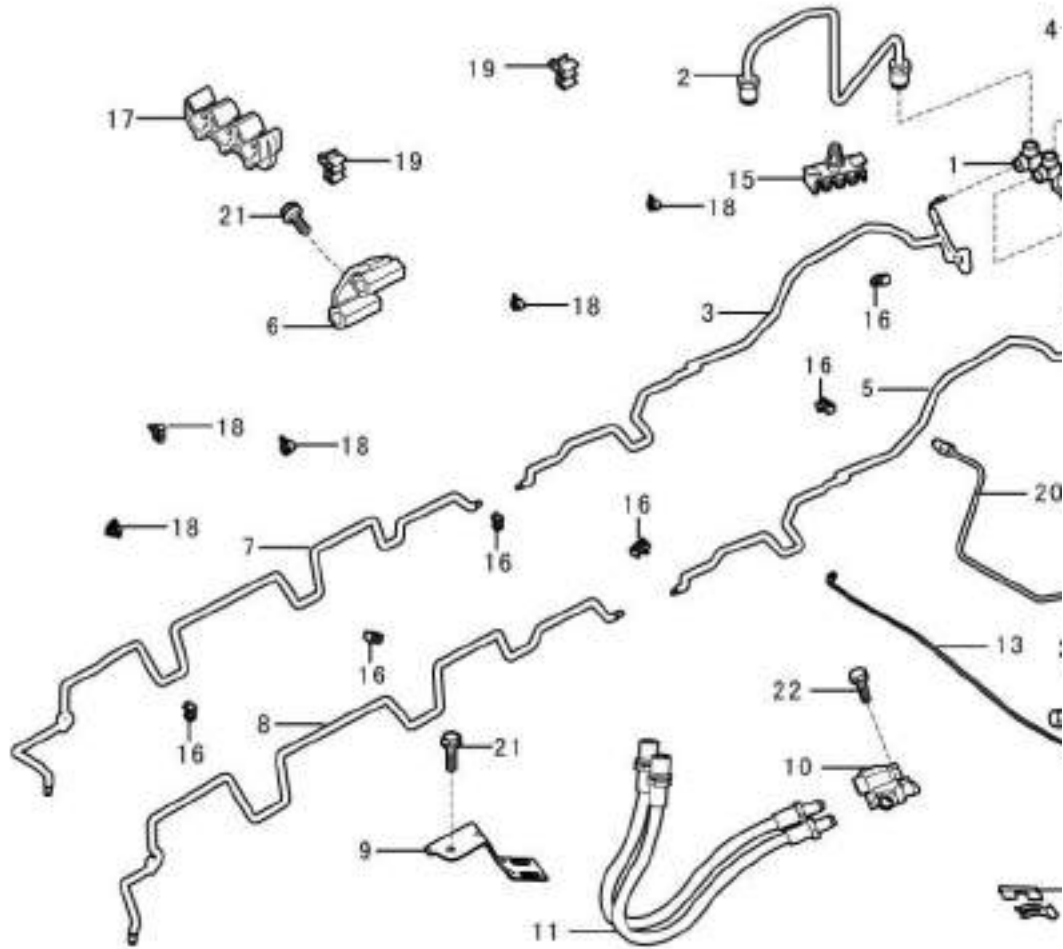

Brake oil pipe,RL

No.	Part number	Part name
2	3732660	1st brake oil pipe,RL
3	3732670	2nd brake oil pipe,RL
4	3732810	1st brake oil pipe,RR
5	3732880	2nd brake oil pipe,RR
6	3011417	Rear brake intermediate pipe fitting
7	3732720	3rd brake oil pipe,RL
8	3732910	3rd brake oil pipe,RR
9	3732690	Rear brake hose bracket
10	3732730	Rear pipe fitting,rear brake
11	3011871	Rear brake hose