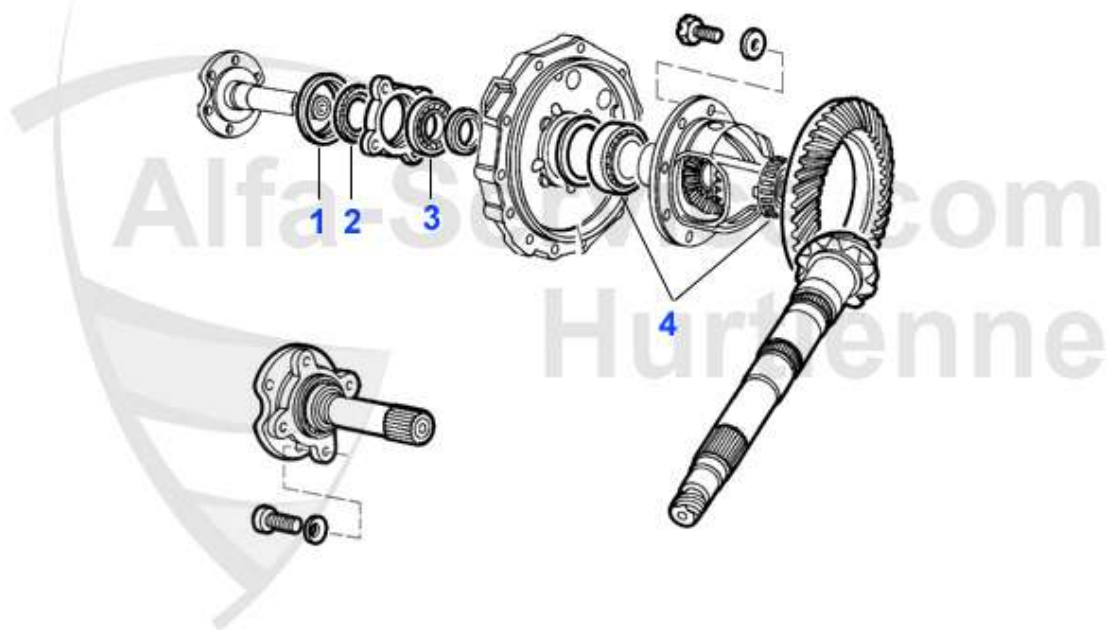

RZ/SZ > DRIVETRAIN > DIFFERENTIAL

1	WD21228	JOINT RING REAR DIFF. 116,AR 75 4 AND 6 CYL.,RZ/SZ	4.90 EUR
2	WD21231	JOINT RING REAR DIFFERENTIAL 116,AR 75 4 AND 6 CYLINDER,RZ/SZ	29.00 EUR
3	GL8685	SHOULDER BEARING DIFF. AR75 + GTV6 OE 71728685	23.80 EUR
4	GL8680	Schulterlager Diff.AR116	43.99 EUR