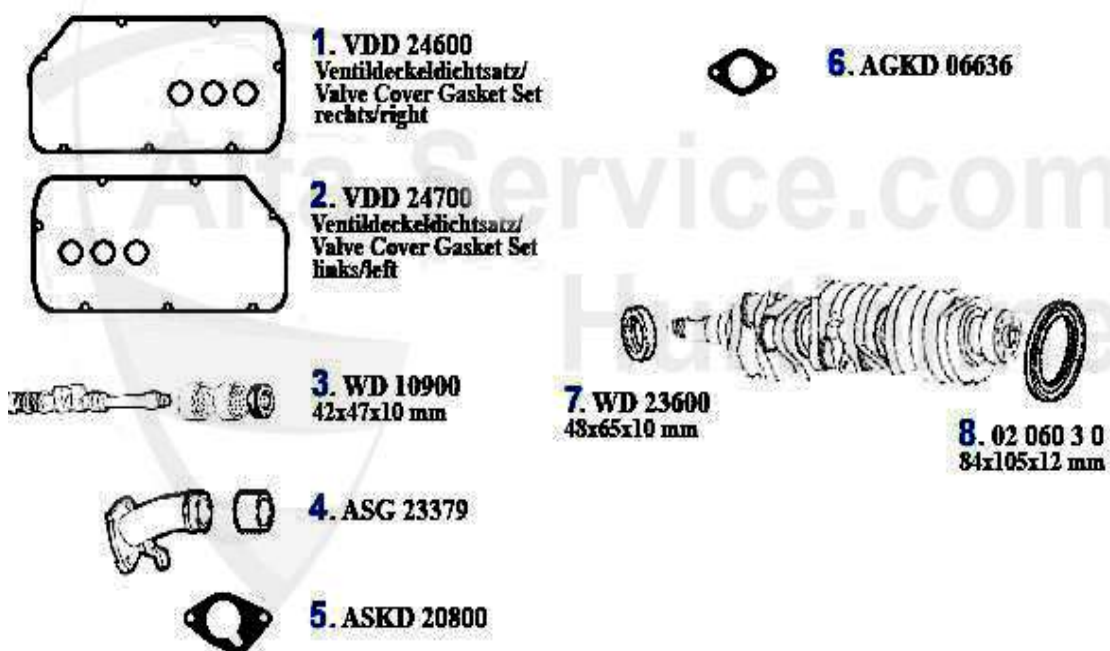

Dichtungen Motor/Gaskets Engine RZ/SZ

1	VDD24600	CAM COVER GASKET RIGHT	6,75,90	33.34 EUR
2	VDD24700	CAM COVER GASKET LEFT	6,75,90	33.34 EUR
3	WD10900	OIL SEAL 32x47x10 CAMSHAFT GTV 6		16.95 EUR
4	ASG23379	OE. 60523379 RUBBER HOSE f. INTAKE MANIFOLD 116 6-CYLINDER		15.20 EUR
5	ASKD20800	Ansaugkrümmerdichtung 75 V6,RZ/SZ		1.98 EUR
6	AGKD06636	OE. 60506636 GASKET		2.80 EUR
7	WD23600	OE. 60567607 Sealing Gasket		18.85 EUR
8	02 060 3 0	OIL SEAL (84/105/12) CRANKSHAFT REAR Spider 1990-93, 75, 90, 155, 164, GTV 6, 166, 156		24.10 EUR