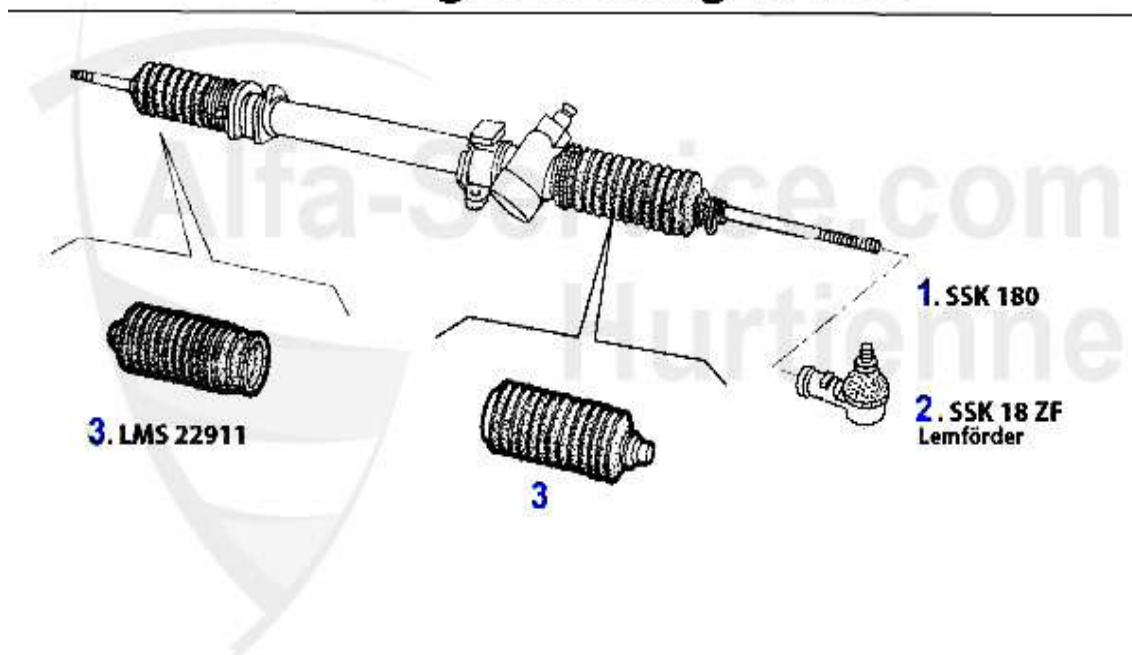

Lenkung/Steering RZ/SZ

1	SSK180	TIE ROD END ALFETTA,GIULIETTA,GTV/6 (116)75,90,RZ/SZ	32.83 EUR
2	SSK18ZF	OE: 60521320 TIE ROD END 116 Lemförder	***

32.83 EUR

***