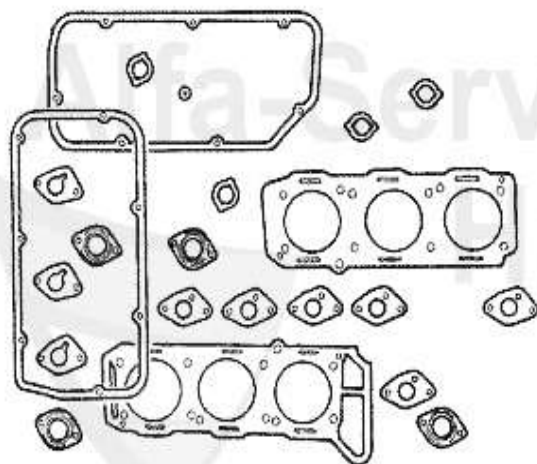

Kopfdichtsatz/Head Gasket Set RZ/SZ

1. ZKDS 3100

1 ZKDS3100 HEAD GASKET SET 164 3.0 87-89 SPIDER (916) 3.0 95> 75 3.0 87-92 RZ/
SZ

282.11 EUR