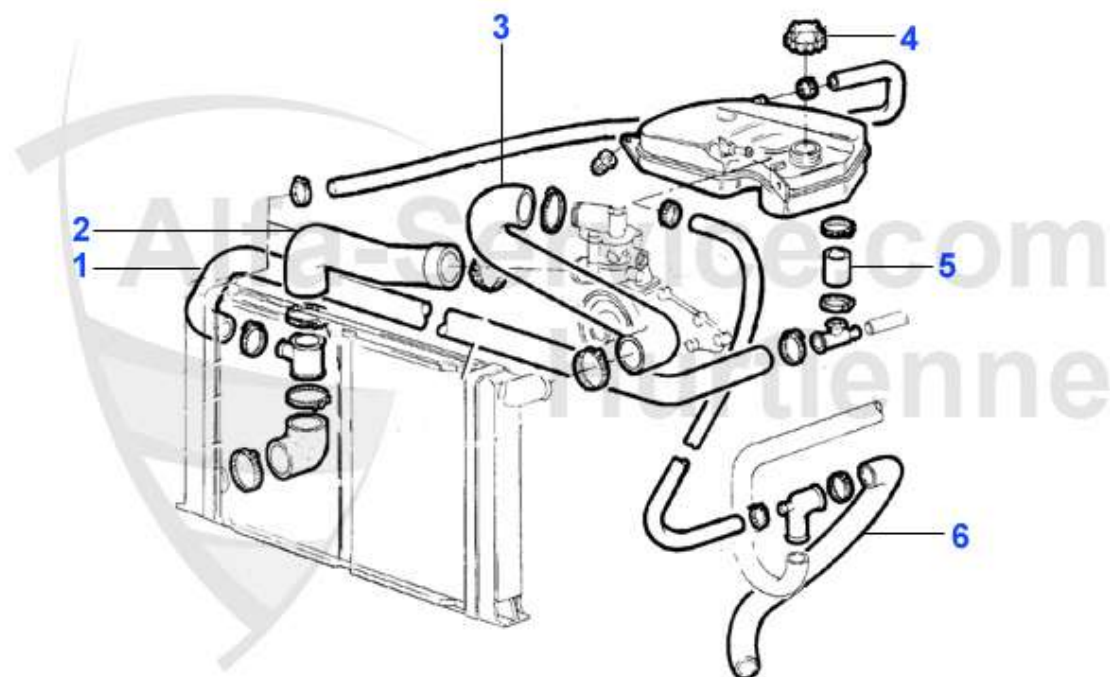

RZ/SZ > ENGINE > COOLING SYSTEM > HOSES

1	KWS33770 OE. 60533770 RADIATOR HOSE "BYPASS" 75 all TYPES	11.50 EUR
2	KWS33864 Kühlwasserschlauch unten 75 6-Zylinder, RZ/SZ	12.30 EUR
3	KWS33866 Kühlwasserschlauch oben 75 6-Zylinder, RZ/SZ	21.03 EUR
4	08 037 0 0 CAP for overflow container GTV/6 (116), 33, 145/6, 75, 155, RZ, SZ, SPIDER '90 for 0803600	10.20 EUR
5	03 185 3 0 HOSE valve cover/separator	***
6	KWS28486 REAR WATER HOSE GTV6	17.73 EUR