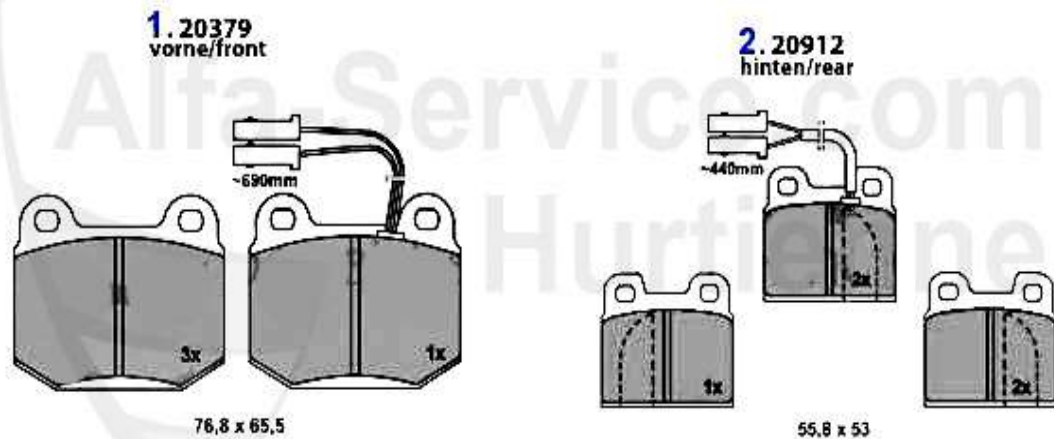

Bremsbeläge/Brakepads RZ/SZ

1	20379 165 05	SBB VA mit WE 116 6-Zyl. 75 Turbou/TS/V6/TD Bj. >10.89 Bremssystem : Ate	91.30 EUR
2	20912 150 05	REAR BRAKE PADS WITH WARNING UNIT 1.6/ 1.8/TURBO/2.0 BRAKE SYSTEM:ATE	70.21 EUR