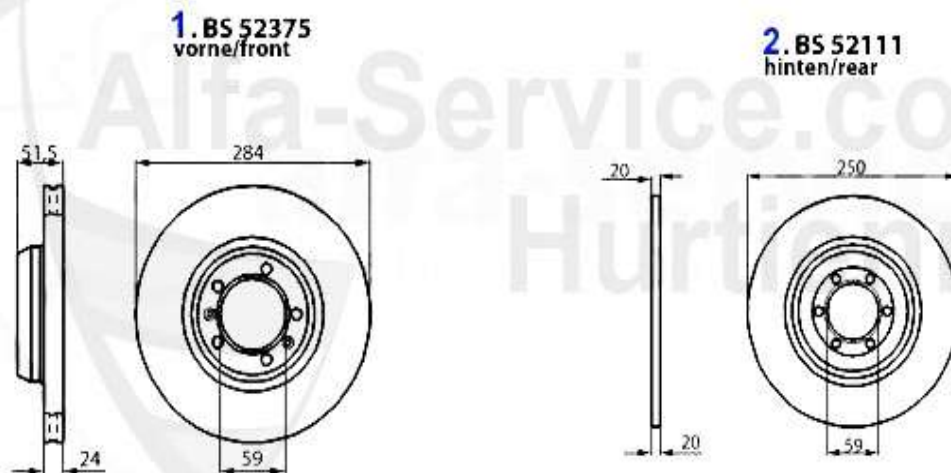

Bremsscheiben/Brakedisks RZ/SZ

1	BS52375	OE. 60552375 BRAKEDISK FRONT RZ/SZ	***
2	BS52111	OE. 60552111 BRAKE DISC REAR RZ/SZ	***