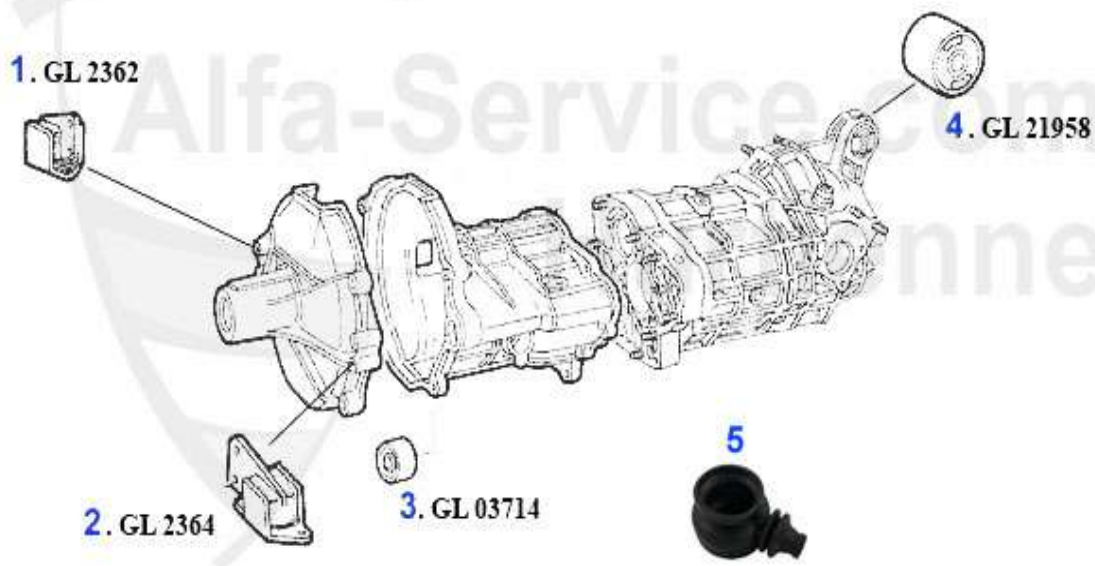

Getriebeaufhängung/Gear Mount RZ/SZ

1	GL2362	GEARBOX MOUNT R 6-CYL. 116	38.00 EUR
2	GL2364	GEARBOX MOUNT L 116 6-CYL.	38.00 EUR
3	GL03714	OE.60703714 GEARBOX MOUNT 75,90 RZ,SZ	***
4	GL21958	OE. 60521958 GEAR MOUNT REAR 75,90, RZ/SZ,ALFETTA,GIULIETTA,GT/V(116)	22.05 EUR
5	SMS3119	OE. 60523119 GEAR LEVER COVER 75,90, RZ/SZ	12.50 EUR