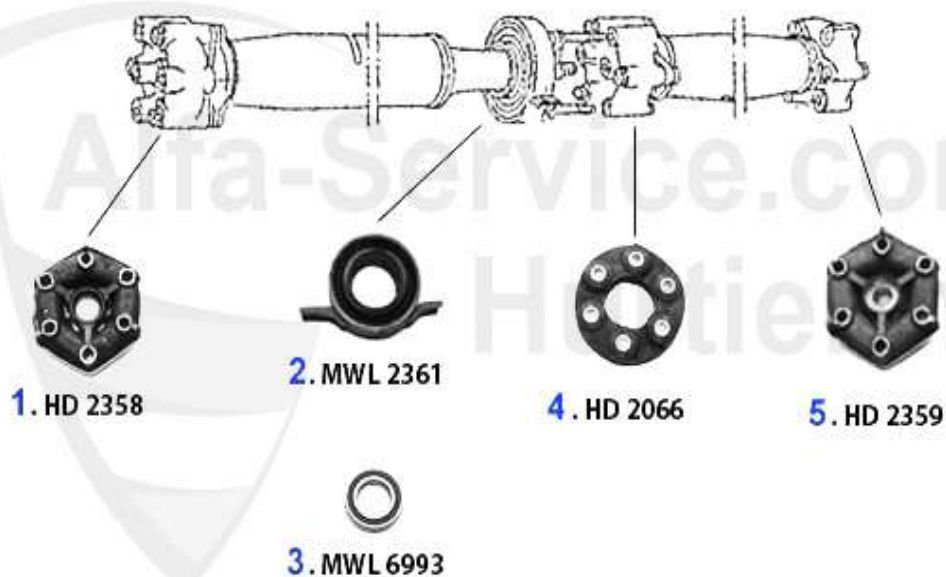

Antriebswelle/Driveshaft RZ/SZ

1	HD2358	FRONT FLEX DISC GTV6, 75, 90 2500-3000 OE. 60518193	95.00 EUR
2	MWL2361	OE. 60522599 DRIVE SHAFT SUPPORT 116 6-Cyl.	67.83 EUR
3	MWL6993	OE.71728684, BEARING DRIVE SHAFT SUPPORT 6 CYL.	23.80 EUR
4	HD2066	GTV 6 / 75 3,0 CENTER FLEX DISC	105.01 EUR
5	HD2359	REAR FLEX DISC GTV6, 75, 90 2500-3000 OE. 60522592	119.00 EUR