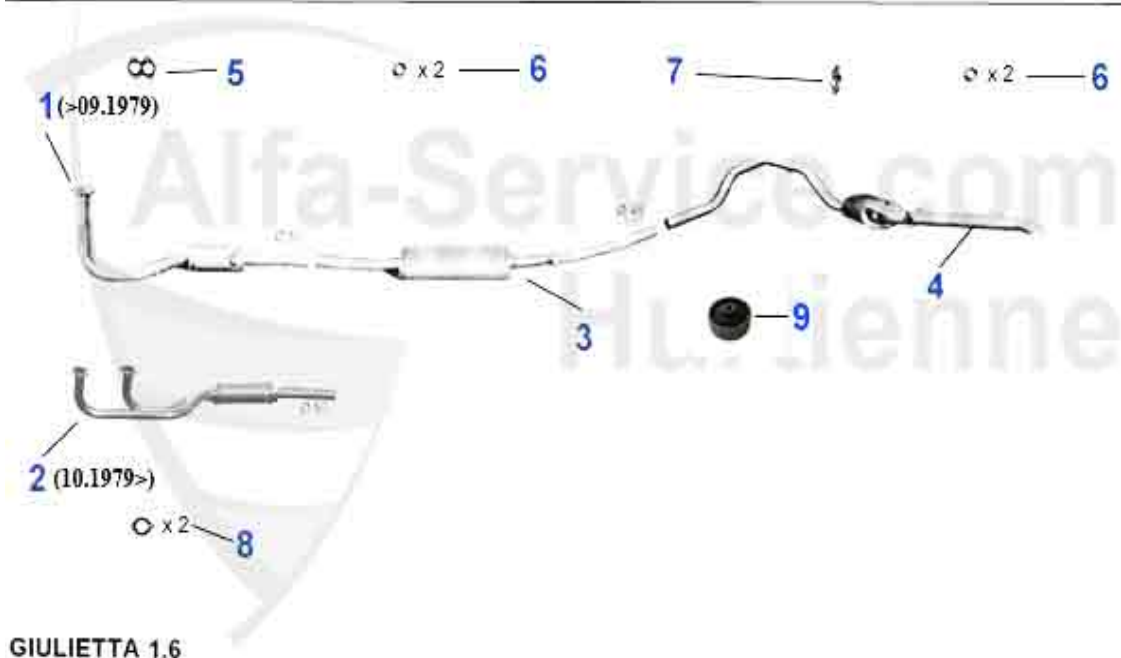

Abgasanlage/Exhaustsystem Giulietta 1.6

1	VSD101403 FRONT MUFFLER GIULIETTA 1.3 77-79 (ORIGINAL ONE PIECE WITH CENTER MUFFLER)	58.37 EUR
2	VSD101703 FRONT MUFFLER ALFETTA 1.6 2. series 79-85,GIULIETTA 1.3,1.6 75 1.6 85-92	96.89 EUR
3	MSD101476 OE.60730551 CENTER MUFFLER ALFETTA 1.6,1.8,2.0L YEAR 79-85, GIULIETTA 1.3-2.0L,75 1.6 YEAR 85-92	88.23 EUR
4	NSD101407 REAR SILENCER 1.3-2.0 77-85	105.91 EUR
5	11 047 3 0 GASKET EXHAUST MANIFOLD - catalyst manifold (one piece)	9.73 EUR
6	SAT091011 OE 60521386, RUBBER RING EXHAUST MOUNTING DIVERSE TYPES	1.23 EUR
7	SAT091024 OE 60521407, RUBBER/ EXHAUST MOUNTING ALFETTA, GIULIETTA, 75,90	5.30 EUR
8	SAT094413 OE 60777697, GASKET VSD ALFETTA, GIULIETTA,75,90,155,164	3.89 EUR
9	11 028 0 0 SILENT BUSHING EXHAUST HANGER OE.60515936	8.50 EUR