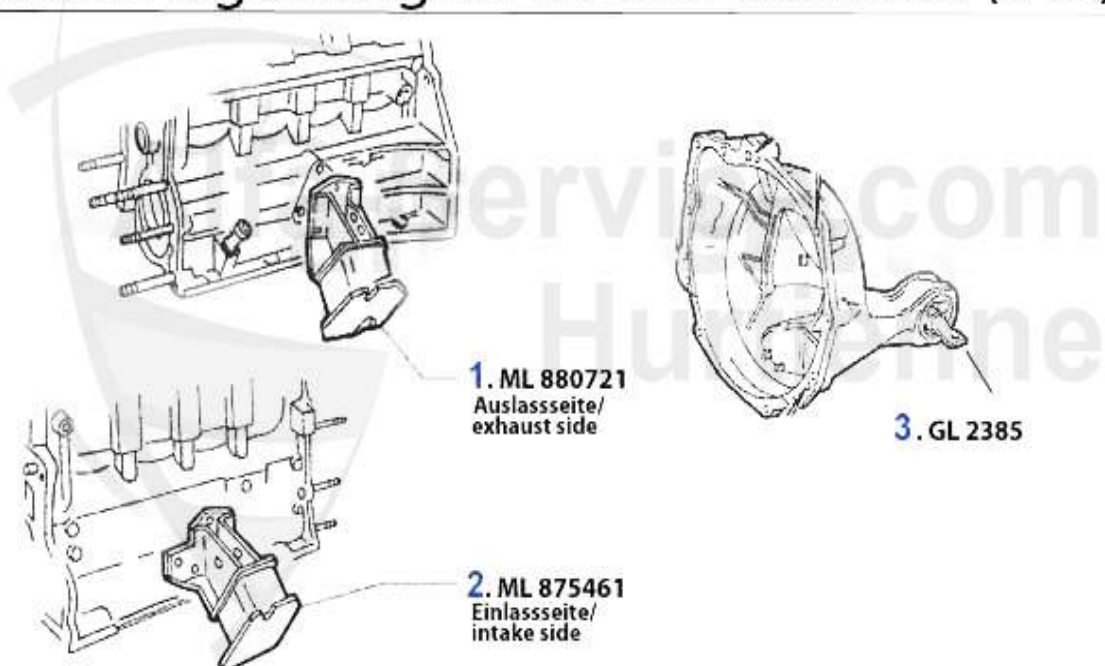

Motorlager/Engine Mount Giulietta (116)

1	ML880721	OE. 60723675 ENGINE MOUNT LEFT 116 4-CYL.	49.00 EUR
2	ML875461	OE. 60521085 ENGINE MOUNT RIGHT 116 4-CYL.	49.00 EUR
3	GL2385	OE. 60522199 ENGINE MOUNT REAR 4 CYL. (62mm)	32.50 EUR