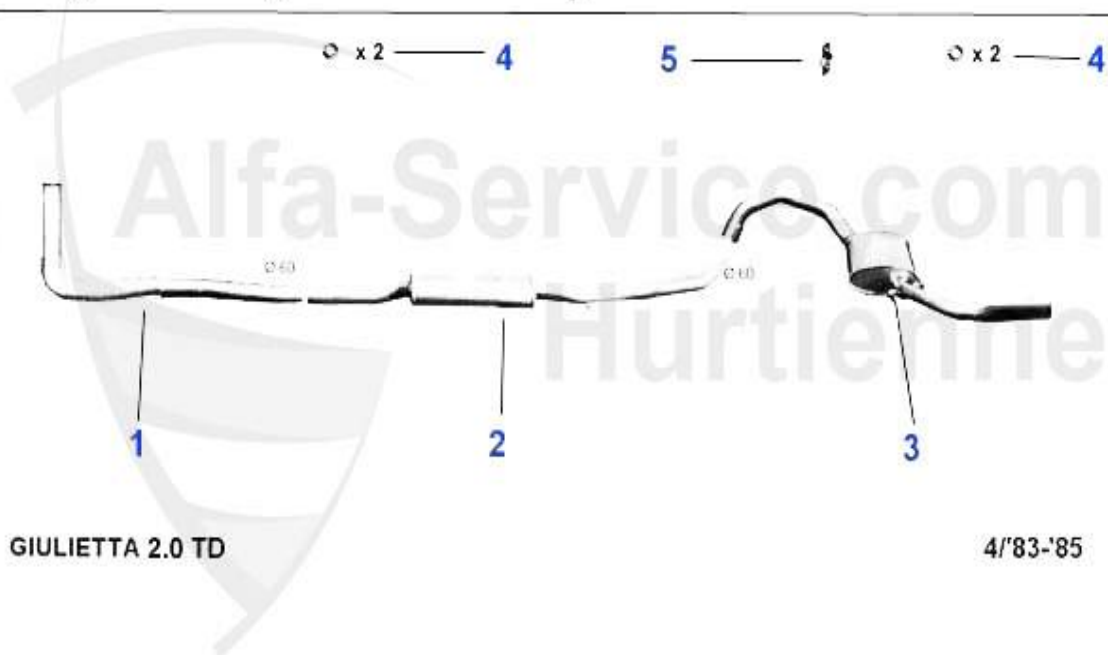

Abgasanlage/Exhaustsystem Giulietta 2.0 TD

1	VR104201 Vorderrohr Alfetta, Giulietta bj. 83-85 2.0, 2.4 TD (org. einteilig mit Mitteltopf)	***
2	MSD104176 CENTER MUFFLER ALFETTA, GIULIETTA 2.0 2.4 TD 79-85	141.57 EUR
3	NSD102077 REAR SILENCER GIULIETTA 2.0 TD 83-85	115.41 EUR
4	SAT091011 OE 60521386, RUBBER RING EXHAUST MOUNTING DIVERSE TYPES	1.23 EUR
5	SAT091024 OE 60521407, RUBBER/ EXHAUST MOUNTING ALFETTA, GIULIETTA, 75,90	5.30 EUR