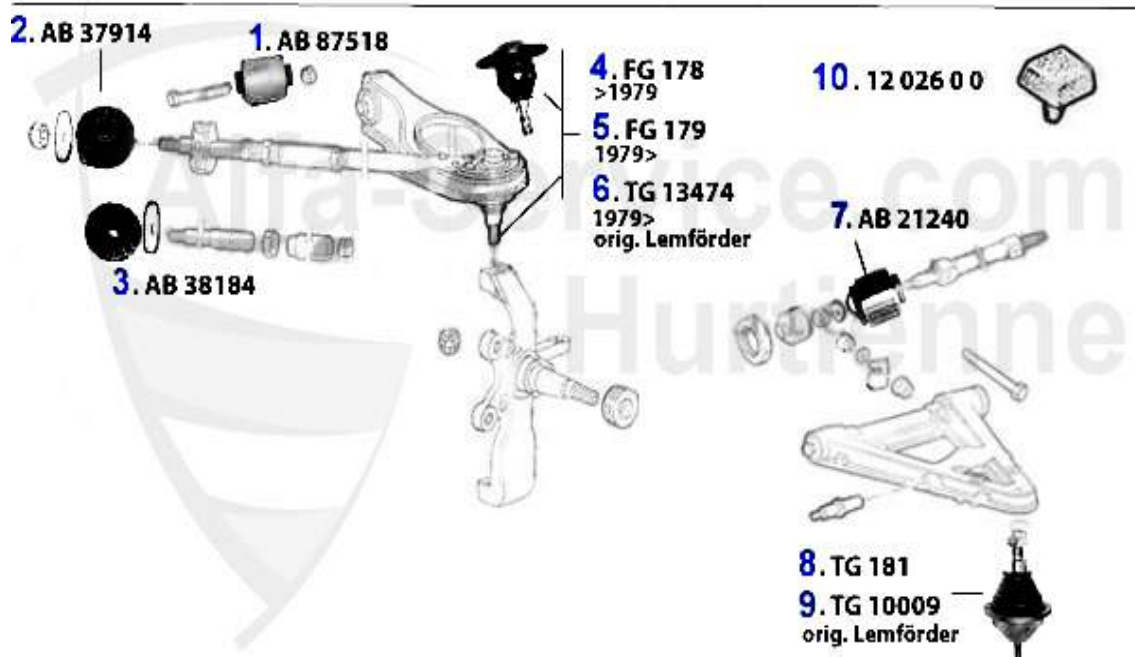

Aufhängung/Attachment Giulietta (116) vorne/front

1	AB87518	OE.60521269 SUSPENSION ARM BUSH FRONT, 75,GT/V/6 (116), RZ/SZ	8.21 EUR
2	AB37914	RUBBER MOUNTING 75,GTV6 (116) pieces required:2	3.80 EUR
3	AB38184	SILENT BLOCK 75,GTV6 (116) required parts: 2	3.80 EUR
4	FG178	SUPERIOR SUPPORTING HINGE ALFETTA/ GIULIETTA/GTV (116) >79	***
5	FG179	UPPER BALL JOINT 116 f	40.01 EUR
6	TG13474	OE. 60728429 Front upper ball joint LMI	***
7	AB21240	OE. 60521240 LOWER ARM BUSH 116 FA 2 PIECES EACH SIDE NEEDED	40.01 EUR
8	TG181	LOWER BALL JOINT F. 116	40.01 EUR
9	TG10009	OE. 60521236/7 LOWER BALL JOINT LEMFÖRDER	45.65 EUR