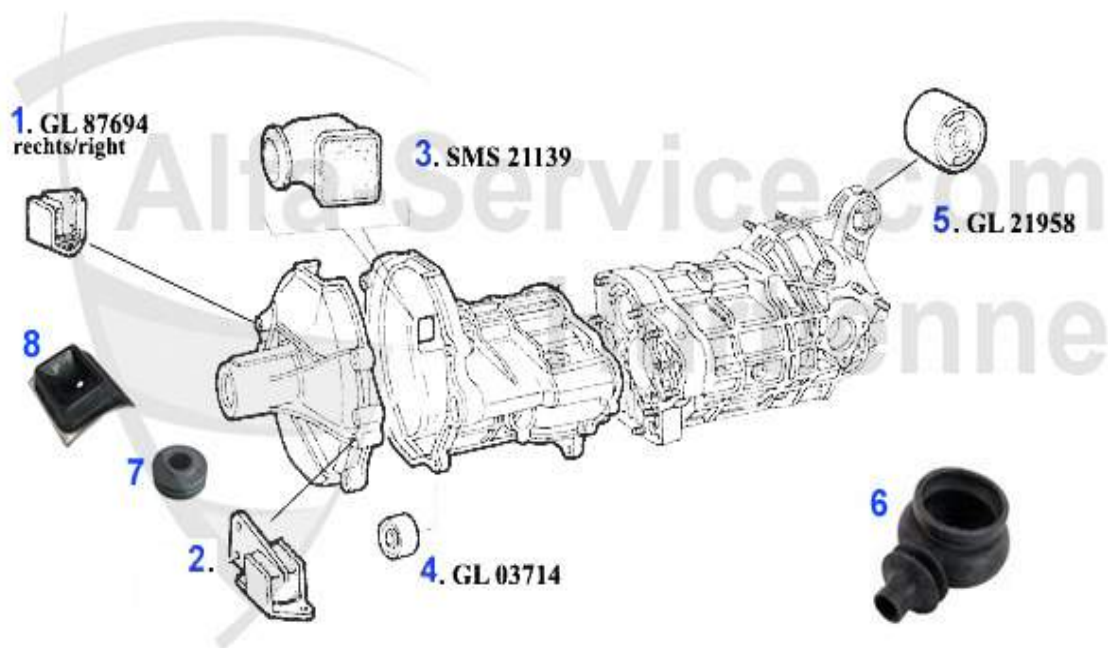

Giulietta (116) > DRIVETRAIN > GEAR MOUNT 1.6/1.8/2.0

1	GL87694	OE. 60521143 GEAR MOUNT 116 4-CYLINDER RIGHT	***
2	GL87688	OE. 60723913 GEAR MOUNT 116, 4-CYL LEFT SIDE OLD VERSION	29.24 EUR
3	SMS21139	CAP FOR RELEASE LEVER ALFETTA, GIULIETTA, GTV(116), 75,90	***
4	GL03714	OE.60703714 GEARBOX MOUNT 75,90 RZ,SZ	***
5	GL21958	OE. 60521958 GEAR MOUNT REAR 75,90, RZ/SZ, ALFETTA, GIULIETTA, GT/V(116)	22.05 EUR
6	SMS2345	GEAR LEVER BOOT ALFETTA, GIULIETTA, GTV (116)	9.78 EUR
7	SMS26078	RUBBER BOTH FOR SHIFT LEVER/ALFETTA/GTV/ GIULIETTA (116)	***
8	SMS2346	OE. 60701783 COVER f. GEARSTICK 116	***