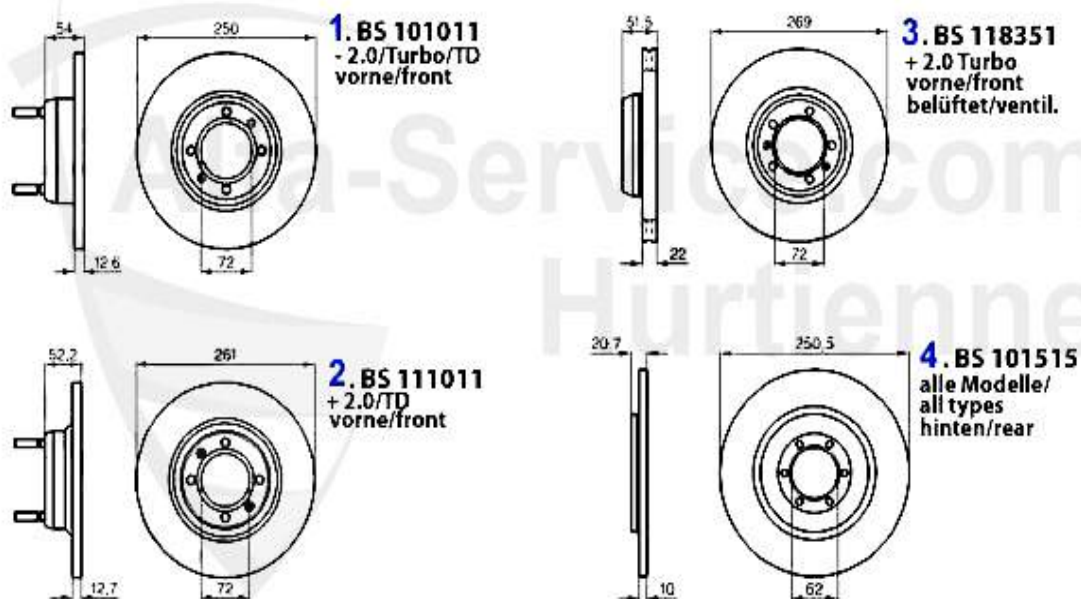

Bremsscheiben/Brakedisks Giulietta (116)

1	BS101011	BRAKE DISC FRONT GIULIETTA 1.3/1.6/1.8/ TURBO,75 1.6/1.8/2.0/TD	49.75 EUR
2	BS111011	Bremsscheibe VA Alfetta 2.0/2.4 TD bj. 81-84,GTV (116) bj. 78-86, 75 2.0 bj. 05.85-10.88/2.4 TD bj. 09.85-09.88,90 1.8/2.0/ie/V6 bj. 09.84-08.87	56.42 EUR
3	BS118351	OE 60522092, BRAKE DISC FRONT 75 1.8 TURBO/2.0 TS 2.5/3.0 V6,90 2.5 V6, GTV/6 (116)	76.95 EUR
4	BS101515	OE 60701786, BRAKE DISC REAR ALFETTA YEAR 11.81>, GIULIETTA ALL, GTV (116) YEAR 11.80>, 75 1.6/1.8/ie/2.0/TD YEAR 85-92 2.4 TD/2.5 V6 YEAR 90-92, 90 1.8/2.0/2.0 V6 YEAR 84-87	39.65 EUR