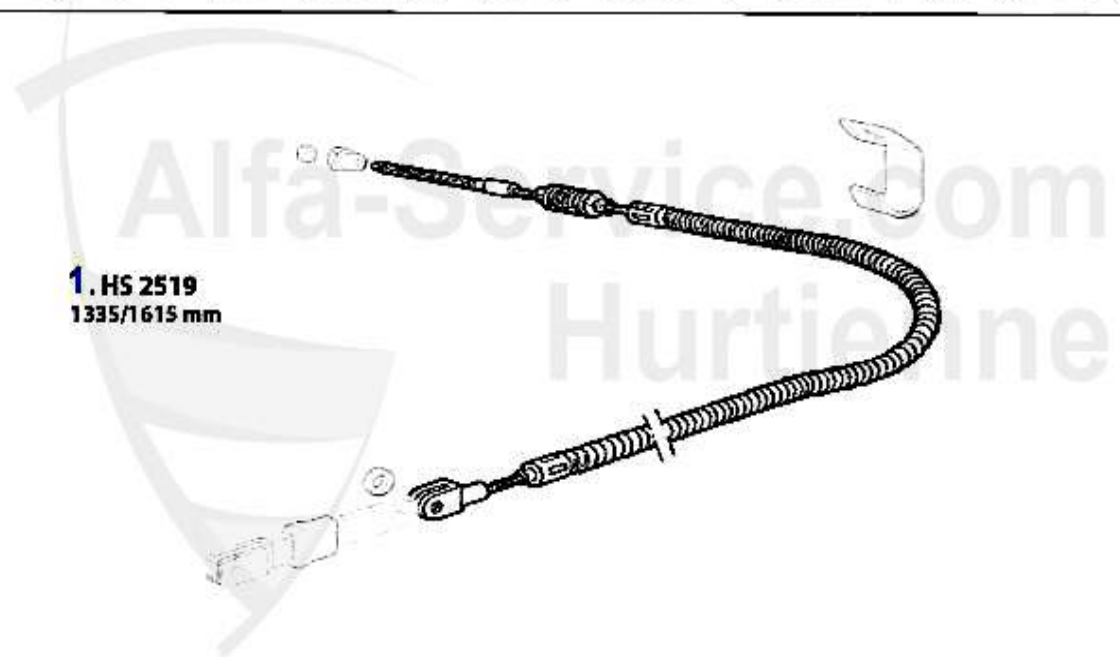

Handbremsseil/Brake Cable Giulietta (116)

1 HS2519 OE. 60521838 BRAKE CABLE 116 1980>

24.62 EUR