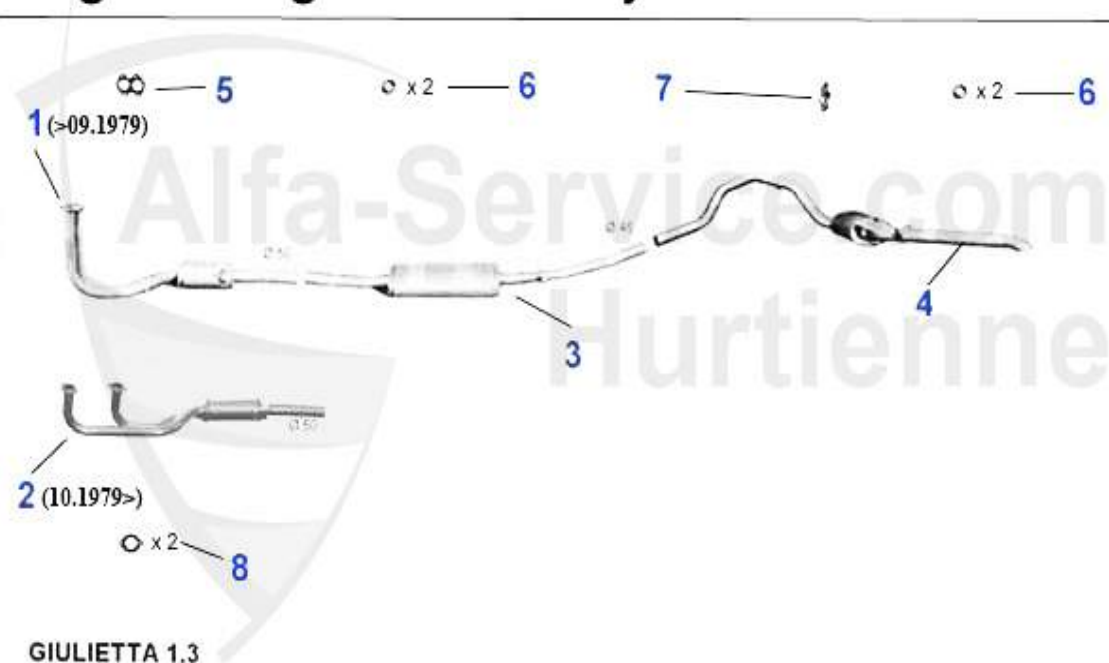

Abgasanlage/Exhaustsystem Giulietta 1.3

1	VSD101403 FRONT MUFFLER GIULIETTA 1.3 77-79 (ORIGINAL ONE PIECE WITH CENTER MUFFLER)	58.37 EUR
2	VSD101703 FRONT MUFFLER ALFETTA 1.6 2. series 79-85,GIULIETTA 1.3,1.6 75 1.6 85-92	96.89 EUR
3	MSD101476 OE.60730551 CENTER MUFFLER ALFETTA 1.6,1.8,2.0L YEAR 79-85, GIULIETTA 1.3-2.0L,75 1.6 YEAR 85-92	88.23 EUR
4	NSD101407 REAR SILENCER 1.3-2.0 77-85	105.91 EUR
5	11 047 3 0 GASKET EXHAUST MANIFOLD - catalyst manifold (one piece)	9.73 EUR
6	SAT091011 OE 60521386, RUBBER RING EXHAUST MOUNTING DIVERSE TYPES	1.23 EUR
7	SAT091024 OE 60521407, RUBBER/ EXHAUST MOUNTING ALFETTA, GIULIETTA, 75,90	5.30 EUR
8	SAT094413 OE 60777697, GASKET VSD ALFETTA, GIULIETTA,75,90,155,164	3.89 EUR