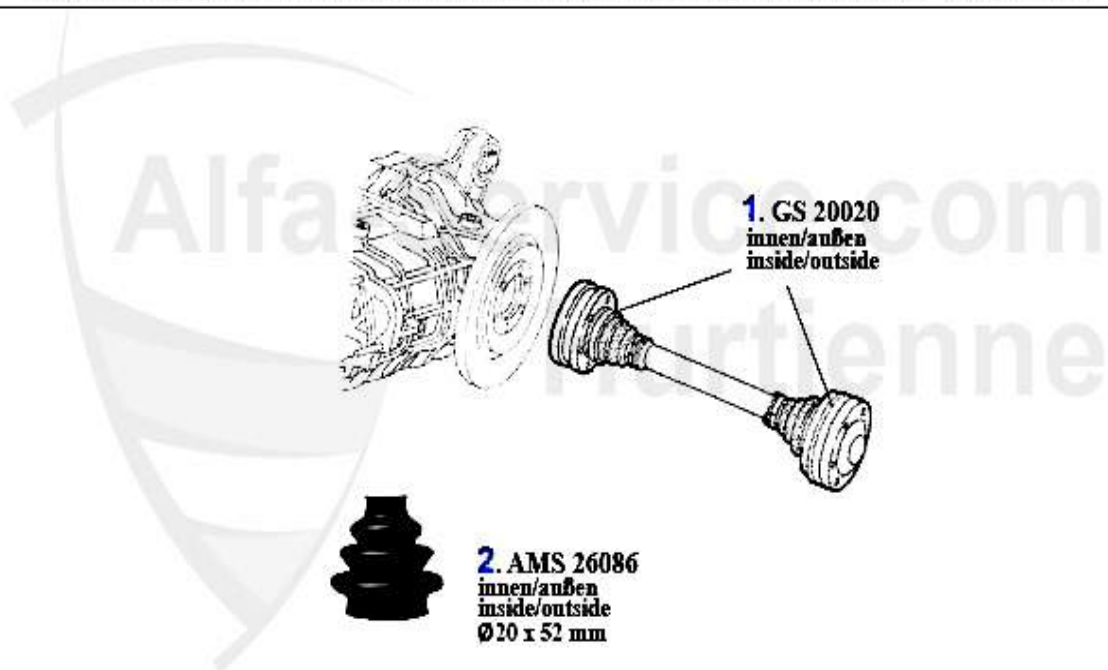

Seitenwelle/Side Shaft Giulietta 1.3/1.6/1.8/2.0

1	GS20020	INNER/OUTER DRIVESHAFT JOINT 116 4-CYLINDER	111.82 EUR
2	AMS26086	OE. 60729242 SIDE SHAFT BOOT inside/outside 116-4Cyl.	16.31 EUR