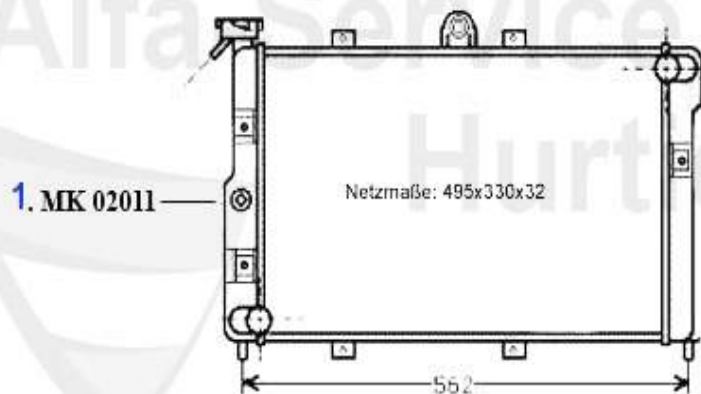

Kühler/Radiator Giulietta (116) 1.6

1. 1 MK02011 Motorkühler Alfetta 1.6 Bj. 75-84 Giulietta 1.3/1.6 Bj. 10.77> ACHTUNG:
   auf Netzmaße achten

***