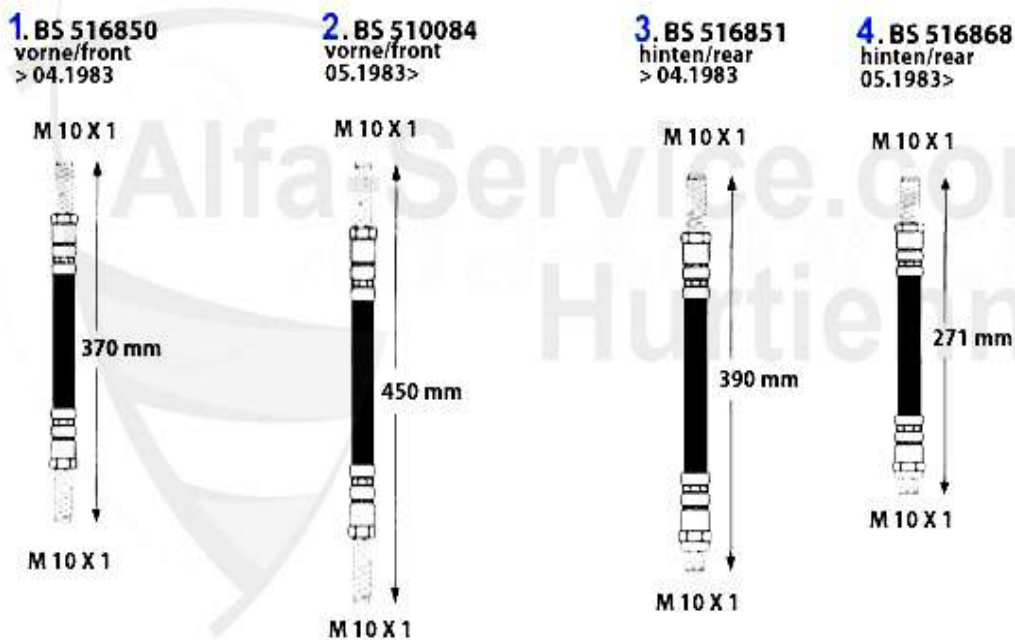

Bremsschlauch/Brake Hose Giulietta (116)

1	BS516850	OE. 60727319 BRAKEHOSE 116 4-CYL. >1983	15.28 EUR
2	BS510084	BRAKE HOSE FRONT ALFETTA 1.6/1.8/2.0/2.4 TD, GIULIETTA 1.3/1.6/1.8/TURBO YEAR 05.83>,GTV 2.0/2.5 V6 YEAR 02.81>,75,90 6,RZ,SZ ALL, 445MM LENGTH	17.74 EUR
3	BS516851	OE. 60728512 BRAKEHOSE REAR 116 >1983	16.92 EUR