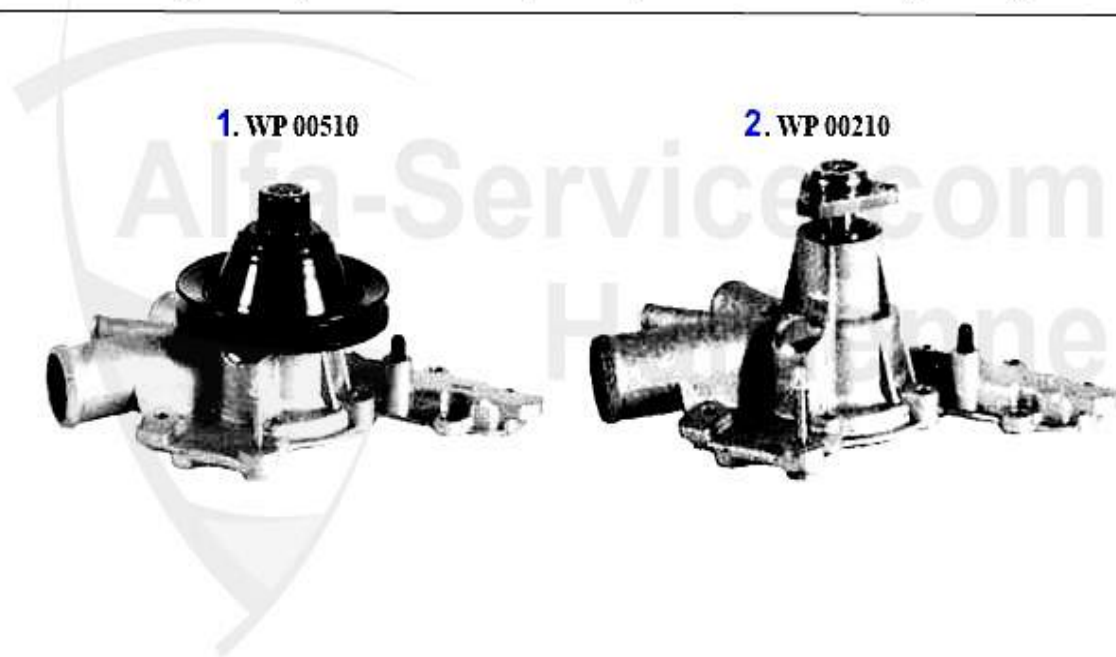

Wasserpumpe/Waterpump Giulietta (116) 1.3

1	WP00510	OE. 60730469/60523035 WATERPUMP 116 w. PULLEY, wo. CONNECTION f. REV METER	98.48 EUR
2	WP00210	WATER PUMP ALFETTA,GIULIETTA,GTV (116) 1.6/1.8/TURBO/2.0,75,90 1.6/1.8/2.0/IE/ TS	71.75 EUR