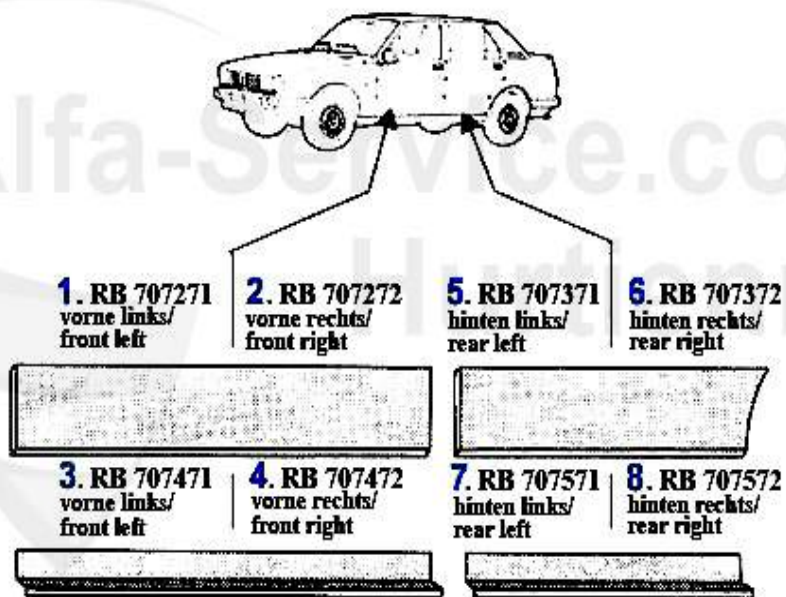

Reperaturbleche/Repairpanels Giulietta (116)

1	RB707271	EXTERIOR DOOR PANEL FRONT LEFT GIULIETTA	22.05 EUR
2	RB707272	EXTERIOR DOOR PANEL FRONT RIGHT GIULIETTA	22.05 EUR
3	RB707471	DOOR BASE FRONT LEFT GIULIETTA	22.05 EUR
4	RB707472	DOOR BASE FRONT RIGHT GIULIETTA	22.05 EUR
5	RB707371	EXTERIOR DOOR PANEL REAR LEFT GIULIETTA	22.05 EUR
6	RB707372	EXTERIOR DOOR PANEL REAR RIGHT GIULIETTA	22.05 EUR
7	RB707571	DOOR BASE REAR LEFT GIULIETTA	22.05 EUR
8	RB707572	DOOR BASE REAR RIGHT GIULIETTA	22.05 EUR