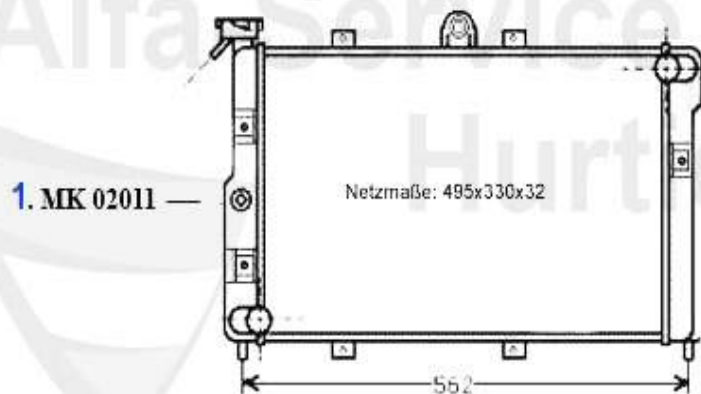

Kühler/Radiator Giulietta (116) 1.3

1. 1 MK02011 Motorkühler Alfetta 1.6 Bj. 75-84 Giulietta 1.3/1.6 Bj. 10.77> ACHTUNG:
   auf Netzmaße achten

***