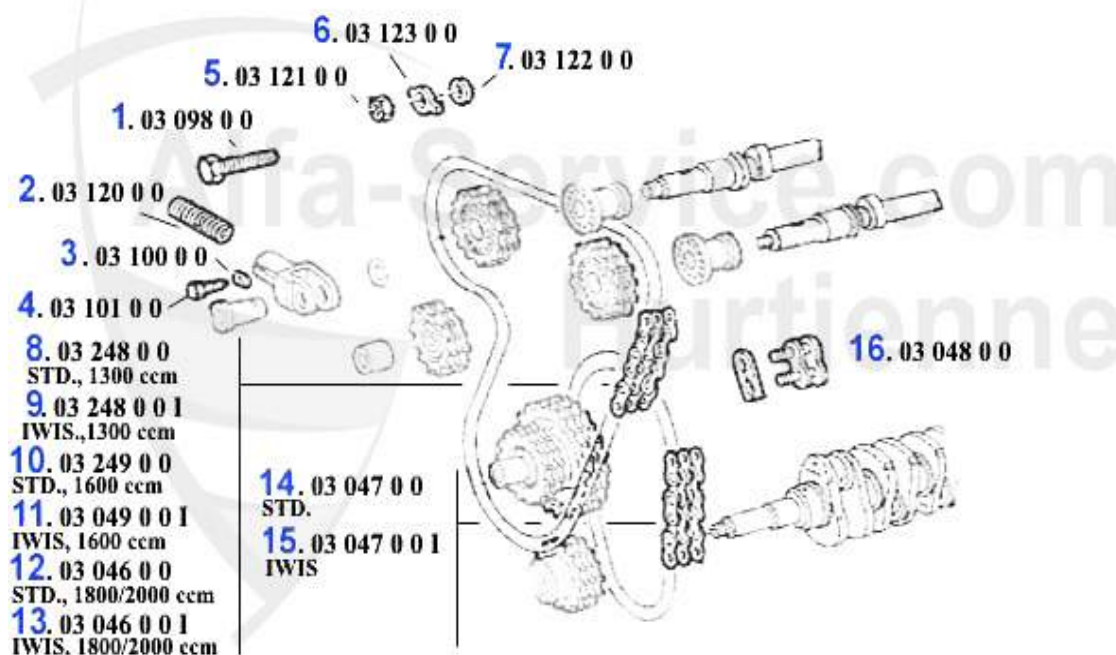

Steuerkette/Timing Chain Giulietta

1	03 098 0 0	SAFETY BOLT FOR CAMSHAFTS	2.30 EUR
2	03 120 0 0	TIMING CHAIN TENSIONER SPRING	6.95 EUR
3	03 100 0 0	LOCK PLATE CHAIN TENSIONER	4.00 EUR
4	03 101 0 0	SCREW FOR TRACK TENSIONER	6.50 EUR
5	03 121 0 0	MOUNTING NUT-CHAIN WHEEL-CAMSHAFT	***
6	03 123 0 0	LOCK TAB CAMSHAFT	1.70 EUR
7	03 122 0 0	THRUST WASHER MOUNTING NUT	***
8	03 248 0 0	TIMING CHAIN 1300 LONG INCL. MASTER LINK	34.50 EUR
9	03 248 0 0 I	TIMING CHAIN IWIS 1300 LONG INCL. MASTER LINK	71.40 EUR
10	03 249 0 0	TIMING CHAIN 1600 LONG INCL. MASTER LINK	36.75 EUR
11	03 249 0 0 I	TIMING CHAIN IWIS 1600 LONG INCL. MASTER LINK	75.01 EUR
12	03 046 0 0	TIMING CHAIN 1750-2000 LONG INCL. MASTER LINK	37.85 EUR
13	03 046 0 0 I	TIMING CHAIN IWIS 1750-2000 INCL. MASTER LINK	74.90 EUR
14	03 047 0 0	TIMING CHAIN 1300-2000 SHORT ENDLESS	20.35 EUR
15	03 047 0 0 I	TIMING CHAIN IWIS 1300-2000 SHORT ENDLESS	40.60 EUR
16	03 048 0 0	MASTER LINK	3.20 EUR