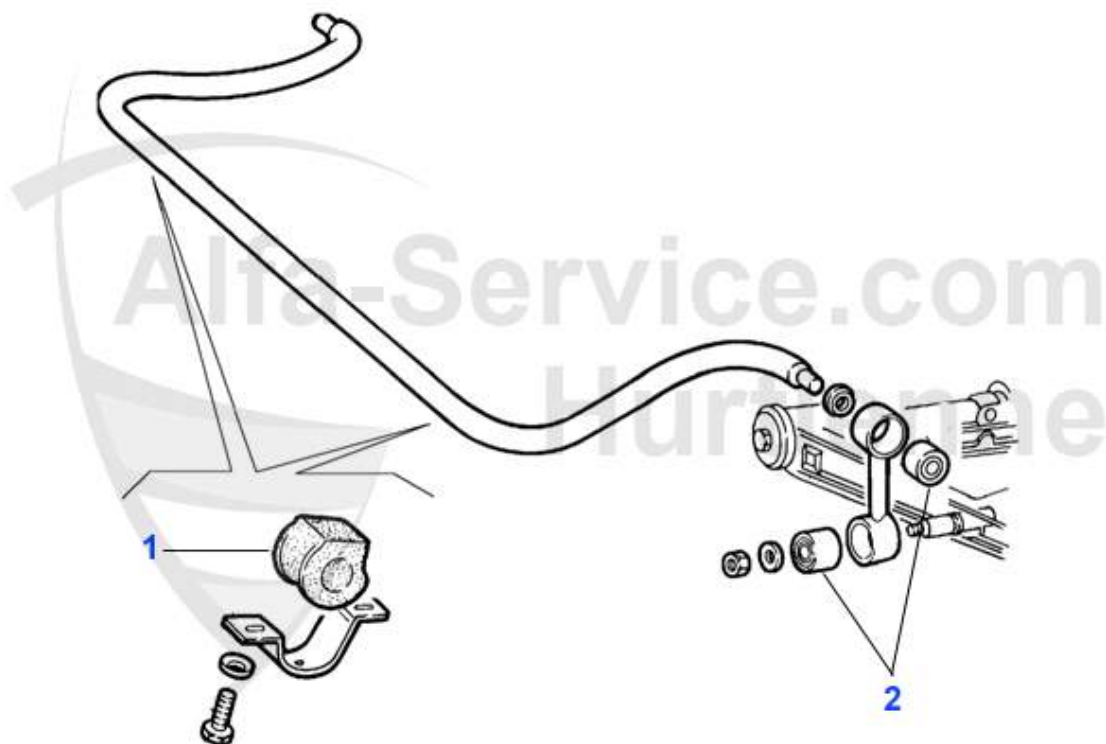

Giulietta (116) > SUSPENSION > FRONT STABILISER

1	AB9303	Gummi f. Stabilisator VA 75 3.0 V6	16.01 EUR
1	AB21287	Stabilager vorne Alfetta, Giulietta, GTV/6 (116), 75 22mm	14.90 EUR
2	AB92733	Lager für Pendelstütze VA 116 benötigte Stückzahl: 4	11.90 EUR