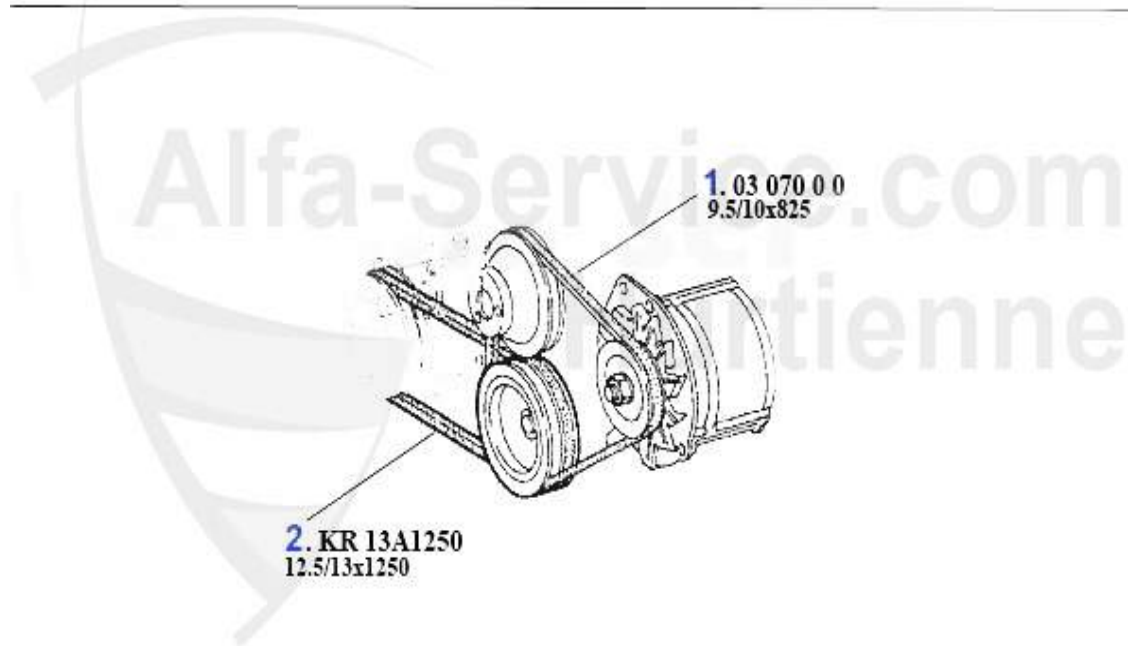

Keilriemen/V-Belt Giulietta

1	03 070 0 0 V-BELT 9.5X825 (SPIDER, GT)	8.70 EUR
2	KR13A1250 V-BELT 12.5X1250 ALFETTA,GIULIETTA,GTV (116) 4 CYL. CLIMACOMPRESSOR	17.39 EUR