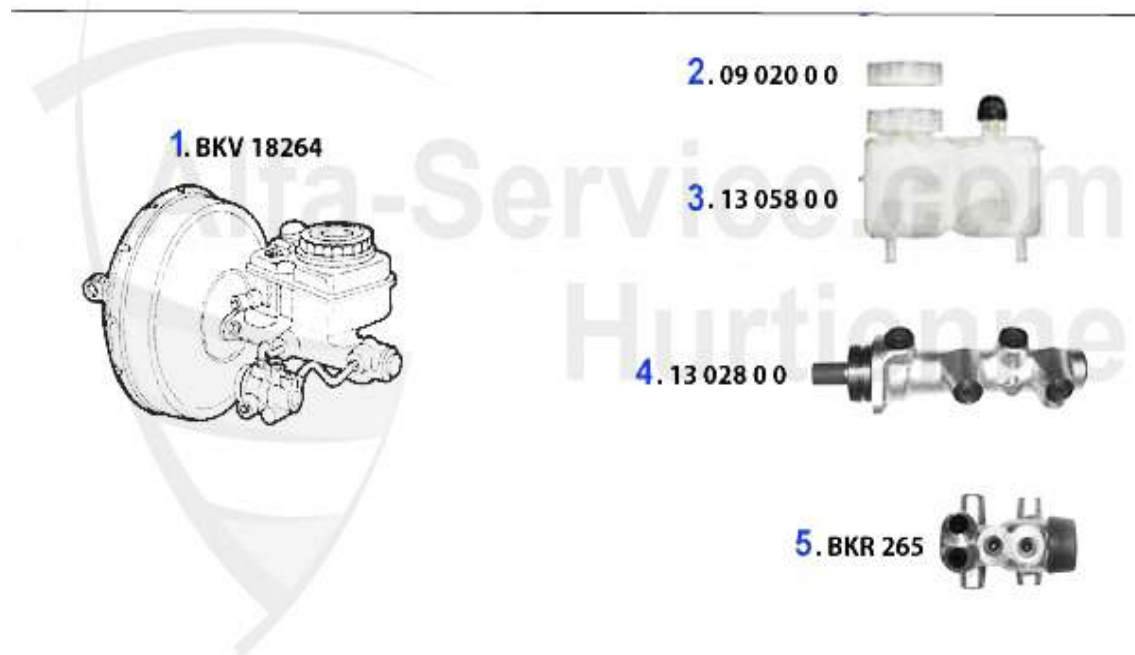

Giulietta (116) > BRAKE > BRAKE SERVO/BRAKE MASTER CYL.

BKV/Hauptbremszylinder/Brakeservo/Brake master cylinder Giulietta (116)

1	BKV18264	Bremskraftverstärker 75 1.6/1.8/2.0 /ie/TS/2.5/3.0 V6/2.0/2.4 TD Bj. > 9.89,90 1.8/2.0 ie/2.4 TD,Alfetta,G iulietta,GT/V/6 (116) Bremssystem: Bendix	***
2	09 020 0 0	COVER FOR HYDRAULIC OIL RESERVOIRE BRAKE AND CLUTCH MASTER CYLINDER	7.50 EUR
3	13 058 0 0	BRAKE FLUID RESERVOIR (late model)	85.00 EUR
4	13 028 0 0	BRAKE MASTER CYLINDER 1300-2000 hanging pedals, 116 1300-2500	120.50 EUR
5	BKR265	BRAKING GOVERNOR 75,90,GIULIETTA,GTV 2.0 (116) 84>	178.99 EUR