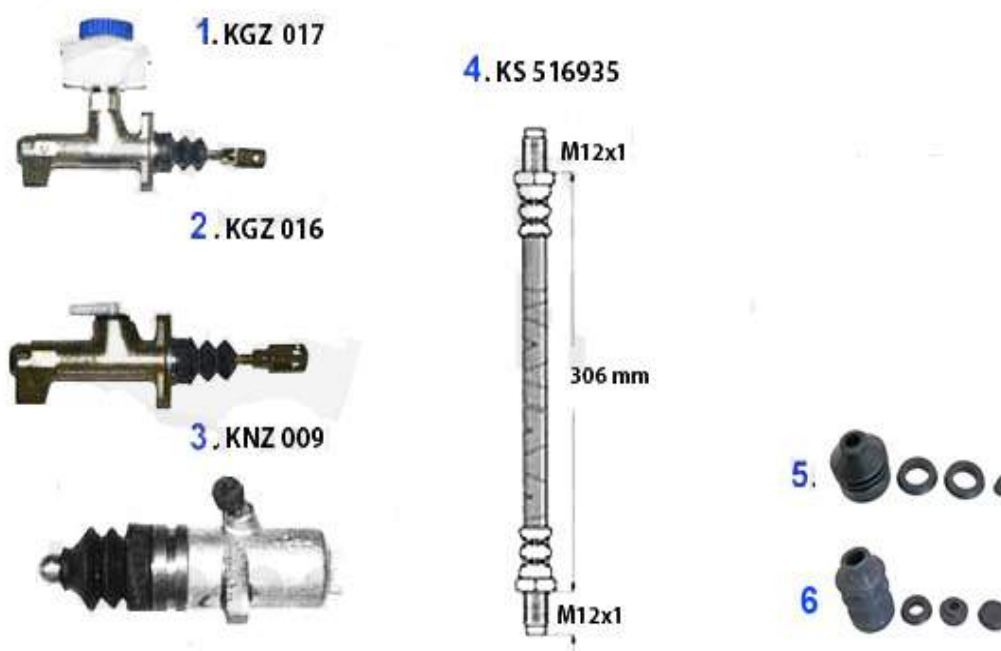

Giulietta (116) > DRIVETRAIN > GEAR MOUNT 1.6/1.8/2.0

1	GL87694	OE. 60521143 GEAR MOUNT 116 4-CYLINDER RIGHT	***
2	GL87688	OE. 60723913 GEAR MOUNT 116, 4-CYL LEFT SIDE OLD VERSION	29.24 EUR
3	SMS21139	CAP FOR RELEASE LEVER ALFETTA, GIULIETTA, GTV(116), 75,90	***
4	GL03714	OE.60703714 GEARBOX MOUNT 75,90 RZ,SZ	***
5	GL21958	OE. 60521958 GEAR MOUNT REAR 75,90, RZ/SZ, ALFETTA, GIULIETTA, GT/V(116)	22.05 EUR
6	SMS2345	GEAR LEVER BOOT ALFETTA, GIULIETTA, GTV (116)	9.78 EUR
7	SMS26078	RUBBER BOTH FOR SHIFT LEVER/ALFETTA/GTV/ GIULIETTA (116)	***
8	SMS2346	OE. 60701783 COVER f. GEARSTICK 116	***

Kupplungs-Kit/Clutch Set Giulietta (116)

1. KK427001
Ø 200 mm
1.3/1.6

2. KK009003
Ø 215 mm
1.8/2.0

3. KKNL 024
Führungshülse/
guide bush

1	KK427001	CLUTCH KIT ALFETTA,GIULIETTA,75 1.3-1.6 75-89 (200mm)	***
2	KK009003	CLUTCH-KIT,ALFETTA,GUILIETTA,75, GT/V (116),1.6/1.8/2.0/IE/TS/TD 1974-1992, 215mm	256.85 EUR
3	KKNL024	NEEDLE BEARING 75,RZ/SZ,ALFETTA, GIULIETTA,GTV (116)	***

Kupplungsbetätigung/Clutch Actuation Giulietta (116)

1	KGZ017	CLUTCH MASTER CYLINDER, ALFETTA, GIULIETTA, GTV, GTV/6(116), WITH RESERVOIR	97.46 EUR
2	KGZ016	OE. 60518194 CLUTCH MASTER CYLINDER 116 1983>	81.04 EUR
3	KNZ009	CLUTCH SLAVE CYLINDER,75,90 ALFETTA, GIULIETTA, GTV,GTV/6(116)	60.52 EUR
4	KS516935	CLUTCH HOSE 116	17.96 EUR
5	RKN3156	REPAIR KIT SLAVE CYLINDER 116 RZ/SZ	26.18 EUR
6	RKG1134	REPAIR KIT MASTER CYLINDER 116 RZ/SZ	26.18 EUR