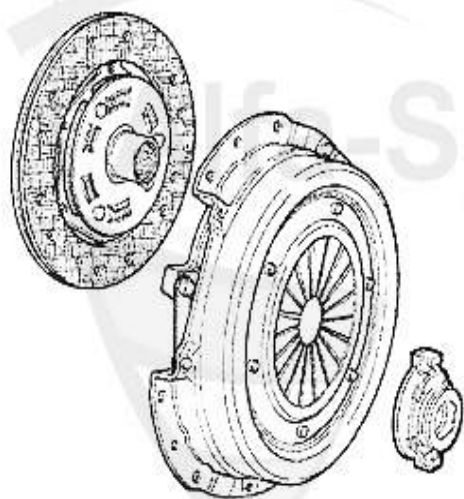

Kupplungs-Kit/Clutch Set Giulietta (116)

1. KK427001
Ø 200 mm
1.3/1.6

2. KK009003
Ø 215 mm
1.8/2.0

3. KKNL 024
Führungshülse/
guide bush

1	KK427001	CLUTCH KIT ALFETTA,GIULIETTA,75 1.3-1.6 75-89 (200mm)	***
2	KK009003	CLUTCH-KIT,ALFETTA,GUILIETTA,75, GT/V (116),1.6/1.8/2.0/IE/TS/TD 1974-1992, 215mm	256.85 EUR
3	KKNL024	NEEDLE BEARING 75,RZ/SZ,ALFETTA, GIULIETTA,GTV (116)	***