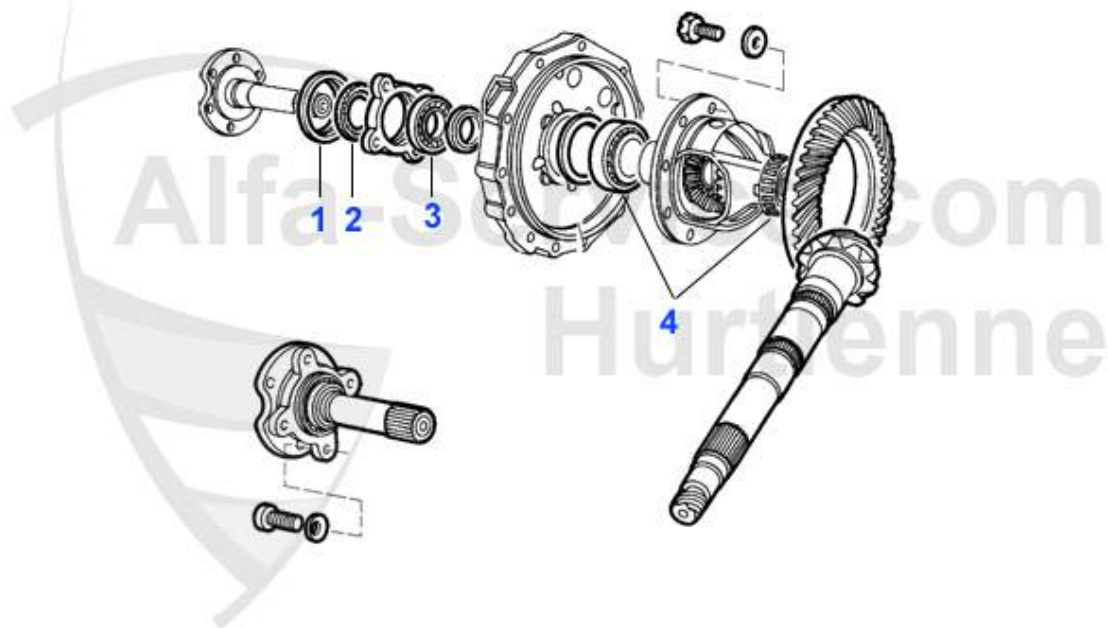

Giulietta (116) > DRIVETRAIN > DIFFERENTIAL

1	WD21228	JOINT RING REAR DIFF. 116,AR 75 4 AND 6 CYL.,RZ/SZ	4.90 EUR
2	WD21231	JOINT RING REAR DIFFERENTIAL 116,AR 75 4 AND 6 CYLINDER,RZ/SZ	29.00 EUR
3	GL8685	SHOULDER BEARING DIFF. AR75 + GTV6 OE 71728685	23.80 EUR
4	GL8680	Schulterlager Diff.AR116	43.99 EUR