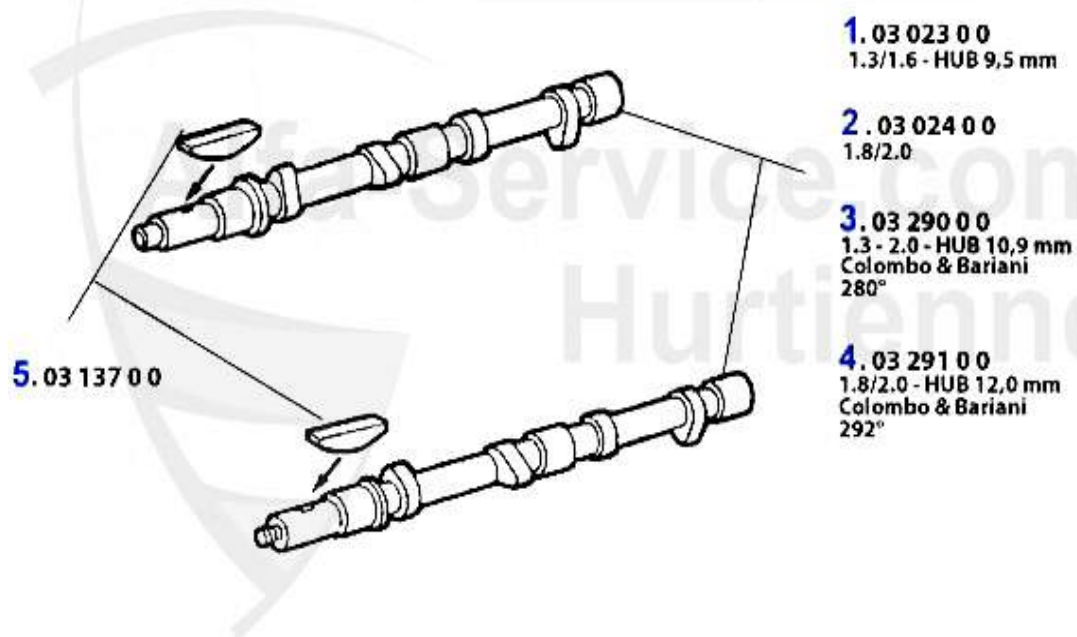

Nockenwelle/Camshaft Giulietta

1. 03 023 0 0
1.3/1.6 - HUB 9,5 mm

2. 03 024 0 0
1.8/2.0

3. 03 290 0 0
1.3 - 2.0 - HUB 10,9 mm
Colombo & Bariani
280°

4. 03 291 0 0
1.8/2.0 - HUB 12,0 mm
Colombo & Bariani
292°

5. 03 137 0 0

1	03 023 0 0	1300 - 1600 CAMSHAFT / Hub= 9.50 mm	***
2	03 024 0 0	CAM SHAFT - EXHAUST	299.00 EUR
3	03 290 0 0	SPORT CAMSHAFT COLOMBO&BARIANI 1300-2000, Lift=10.9mm, 280ø	253.39 EUR
4	03 291 0 0	SPORT CAMSHAFT COLOMBO & BARIANI 1750-2000, hub 12.0mm, 292ø	253.39 EUR
5	03 137 0 0	WEDGE FOR CAMSHAFTS	3.70 EUR