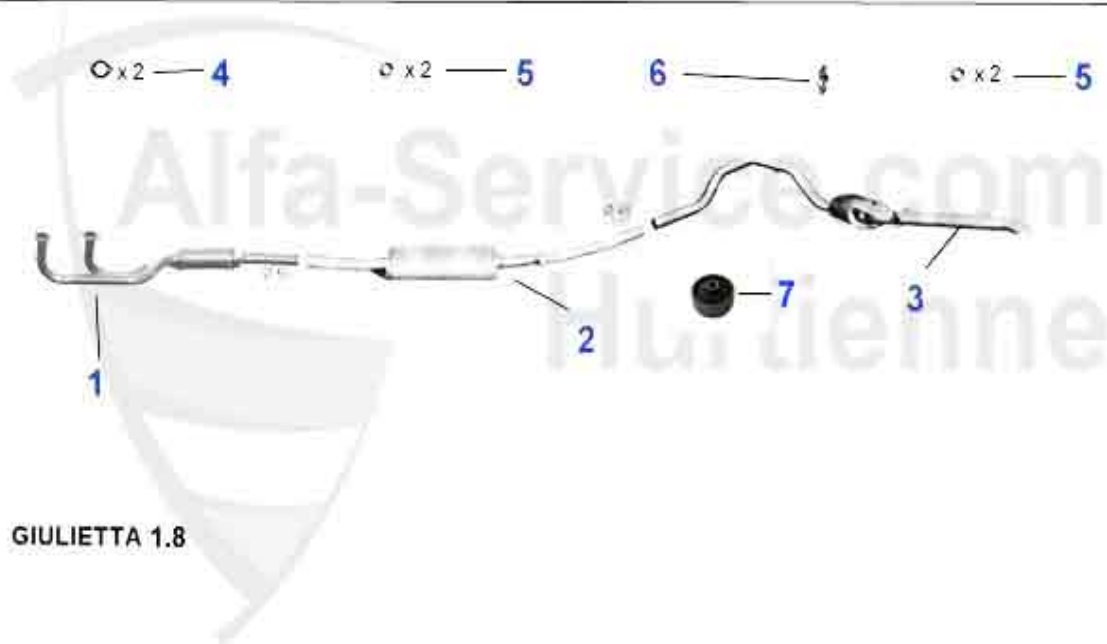

Abgasanlage/Exhaustsystem Giulietta 1.8

1	VSD101803 FRONT SILENCER ALFETTA,GIULIETTA 2. SERIE 79-85 1.8/2.0 75/90 1.8/2.0 85-88	96.89 EUR
2	MSD101476 OE.60730551 CENTER MUFFLER ALFETTA 1.6,1.8,2.0L YEAR 79-85, GIULIETTA 1.3-2.0L,75 1.6 YEAR 85-92	88.23 EUR
3	NSD101407 REAR SILENCER 1.3-2.0 77-85	105.91 EUR
4	SAT094413 OE 60777697, GASKET VSD ALFETTA, GIULIETTA,75,90,155,164	3.89 EUR
5	SAT091011 OE 60521386, RUBBER RING EXHAUST MOUNTING DIVERSE TYPES	1.23 EUR
6	SAT091024 OE 60521407, RUBBER/ EXHAUST MOUNTING ALFETTA, GIULIETTA, 75,90	5.30 EUR
7	11 028 0 0 SILENT BUSHING EXHAUST HANGER OE.60515936	8.50 EUR