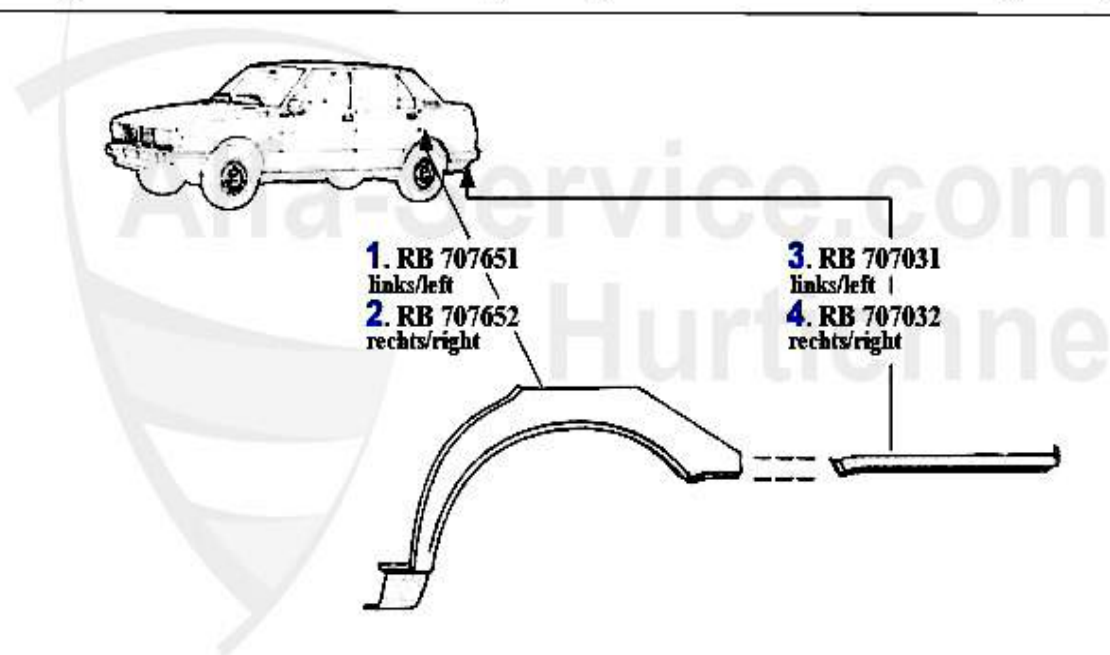

Reparaturbleche/Repairpanels Giulietta (116)

1	RB707651	WHEEL HOUSING REAR LEFT GIULIETTA	***
2	RB707652	WHEEL HOUSING REAR RIGHT GIULIETTA	***
3	RB707031	CONNECTION PLATE LEFT GIULIETTA	75.51 EUR
4	RB707032	CONNECTION PLATE RIGHT GIULIETTA	75.51 EUR