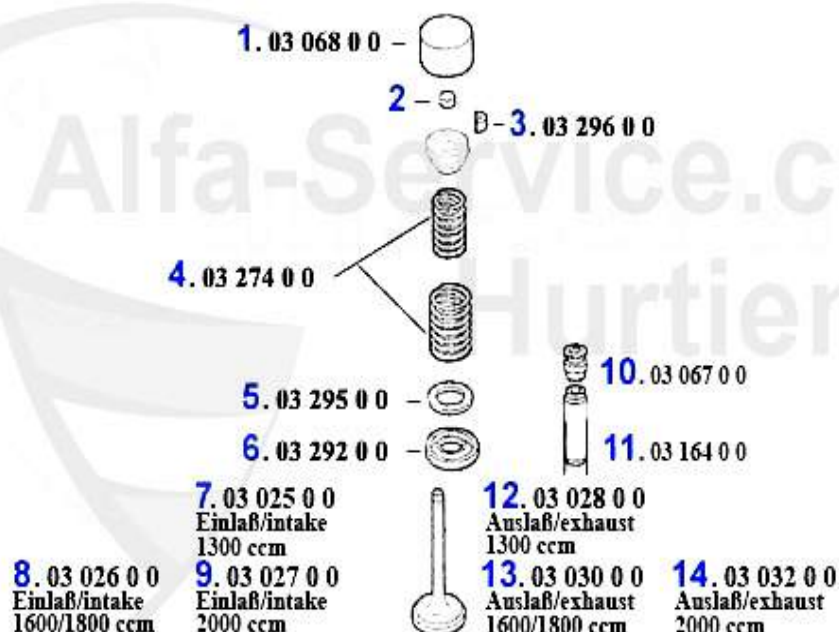

Ventiltrieb/Valve Mechanism Giulietta

1	03 068 0 0	CAM FOLLOWER OE60612178	23.50 EUR
2	03 043 0 0	VALVE ADJUSTING SHIMS	5.40 EUR
2	03 084 0 0	VALVE ADJUSTING SHIMS 205 pcs per box 1.500 - 2.500 mm	279.00 EUR
2	03 114 0 0	VALVE ADJUSTING SHIMS 200 pcs per box 2.525 - 3.500 mm	315.00 EUR
3	03 296 0 0	VALVE COTTERS 9mm	1.20 EUR
4	03 274 0 0	VALVE SPRING SET 16 pcs	59.80 EUR
5	03 295 0 0	OE.60502912 WASHER INSIDE LOWER VALVE SPRING PLATE	1.61 EUR
6	03 292 0 0	CUP FOR VALVE WASHER	***
7	03 025 0 0	INLET VALVE 1300 std	10.00 EUR
8	03 026 0 0	INLET VALVE 1600-1750 std	10.25 EUR
9	03 027 0 0	INLET VALVE 2000 ALL MODELS EXC. SPIDER 1990-93 INJECTION	11.19 EUR
10	03 255 0 0	VALVE SEAL WITH SPRING INTAKE AND EXHAUST SIDE (GREEN)	4.86 EUR
11	03 164 0 0	INLET & EXHAUST VALVE GUIDE FUEL-INJECTED MOTOR - SPIDER	11.19 EUR
12	03 028 0 0	EXHAUST VALVE 1300 std.	14.67 EUR
13	03 030 0 0	EXHAUST VALVE 1600 - 1750 std.	16.45 EUR
14	03 032 0 0	EXHAUST VALVE 2000 std.	17.26 EUR