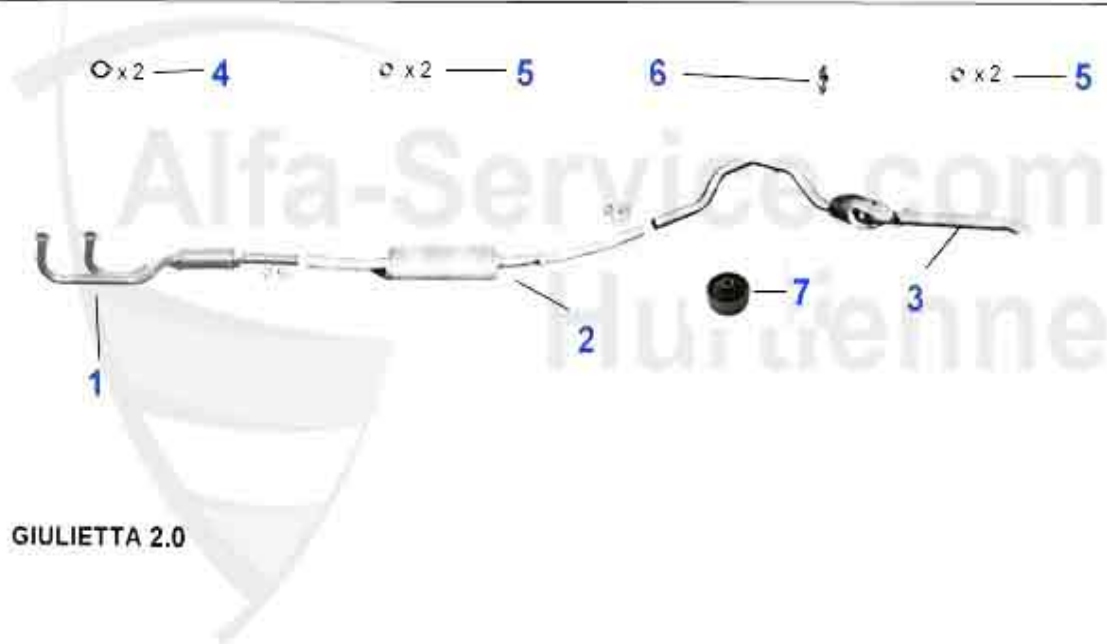

Abgasanlage/Exhaustsystem Giulietta 2.0

1	VSD101803 FRONT SILENCER ALFETTA,GIULIETTA 2. SERIE 79-85 1.8/2.0 75/90 1.8/2.0 85-88	96.89 EUR
2	MSD101476 OE.60730551 CENTER MUFFLER ALFETTA 1.6,1.8,2.0L YEAR 79-85, GIULIETTA 1.3-2.0L,75 1.6 YEAR 85-92	88.23 EUR
3	NSD101407 REAR SILENCER 1.3-2.0 77-85	105.91 EUR
4	SAT094413 OE 60777697, GASKET VSD ALFETTA, GIULIETTA,75,90,155,164	3.89 EUR
5	SAT091011 OE 60521386, RUBBER RING EXHAUST MOUNTING DIVERSE TYPES	1.23 EUR