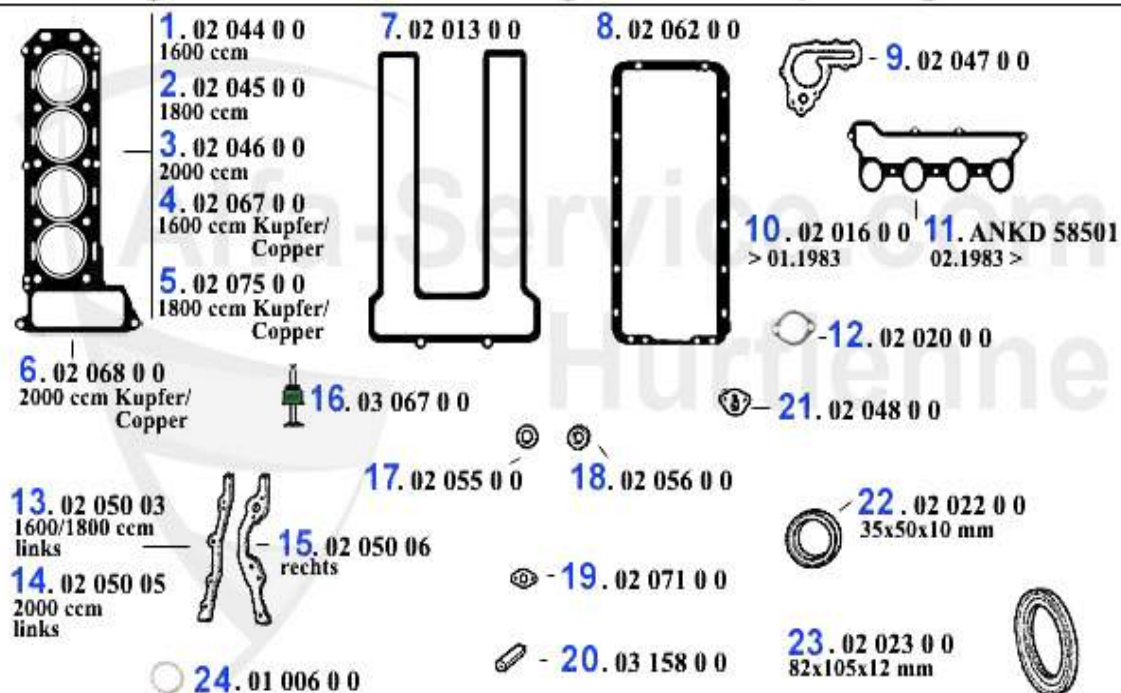

Giulietta (116) > ENGINE > ENGINE GASKETS > GASKETS ENGINE

Dichtungen Motor/Gaskets Engine 116 4-Cyl. Vergaser/Carb.

1	02 044 0 0	CYLINDER HEAD GASKET 1600 REINZ	41.50 EUR
2	02 045 0 0	CYLINDER HEAD GASKET 1750 REINZ ALFETTA, GIULIETTA, GTV (116), 75 1800 >1982	44.90 EUR
4	02 046 0 0	CYLINDER HEAD GASKET 2000 REINZ	55.50 EUR
5	02 075 0 0	COPPER CYLINDER HEAD GASKET 1750	***
6	02 068 0 0	COPPER CYLINDER HEAD GASKET 2000	61.55 EUR
7	02 036 0 0	REINZ CAM COVER GASKET GIULIETTA, GTV4, 75,90	25.89 EUR
7	02 013 0 0	CAM COVER GASKET WITH SILICON STRIP 105, ALFETTA, GIULIETTA, GTV(116) 75,90 div. 4-cylinders	22.90 EUR
8	02 062 0 0	UPPER OIL PAN GASKET WITH METAL	29.50 EUR
9	02 047 0 0	WATER PUMP GASKET	2.80 EUR
10	02 016 0 0	INTAKE MANIFOLD GASKET CARBURETTOR MODELS 1600-2000	10.50 EUR
11	ANKD58501	Ansaugbrückendichtung Alfetta/Giulietta, GTV (116), Spider'90, 75,90 Vergaser Neuer Preis!!	17.15 EUR
12	02 020 0 0	GASKET EXHAUST MANIFOLD-CYLINDER HEAD	2.50 EUR
13	02 050 0 3	TIMING COVER GASKET 1600 LEFT MODELS WITH SPIN-ON OIL FILTER	4.40 EUR
14	02 050 0 5	TIMING COVER GASKET 105 2000, LEFT, ALFETTA, GIULIETTA, GTV(116), 75 1600/1800	4.40 EUR
15	02 050 0 6	TIMING COVER GASKET 1300-2000 RIGHT	4.90 EUR
16	03 067 0 0	VALVE SEAL REINFORCED INLET/BLACK	4.80 EUR
17	02 055 0 0	ALUMINIUM WASHER	1.50 EUR
18	02 056 0 0	FIBER WASHER	1.30 EUR
19	02 071 0 0	GASKET TACHOMETER DRIVE	1.84 EUR
20	03 158 0 0	RUBBERBAND 5th MAIN BEARING	3.20 EUR
21	02 048 0 0	FUEL PUMP GASKET	2.18 EUR
22	02 022 0 0	OIL SEAL (35/50/10) CRANKSHAFT FRONT	7.95 EUR
23	02 023 0 0	OIL SEAL (82/105/12) CRANKSHAFT REAR 105 MODELS >1989, ALFETTA, GIULIETTA, 75, 90, GTV (116), MONTREAL	18.30 EUR
24	01 006 0 0	COPPER WASHER SUMP PLUG	1.50 EUR