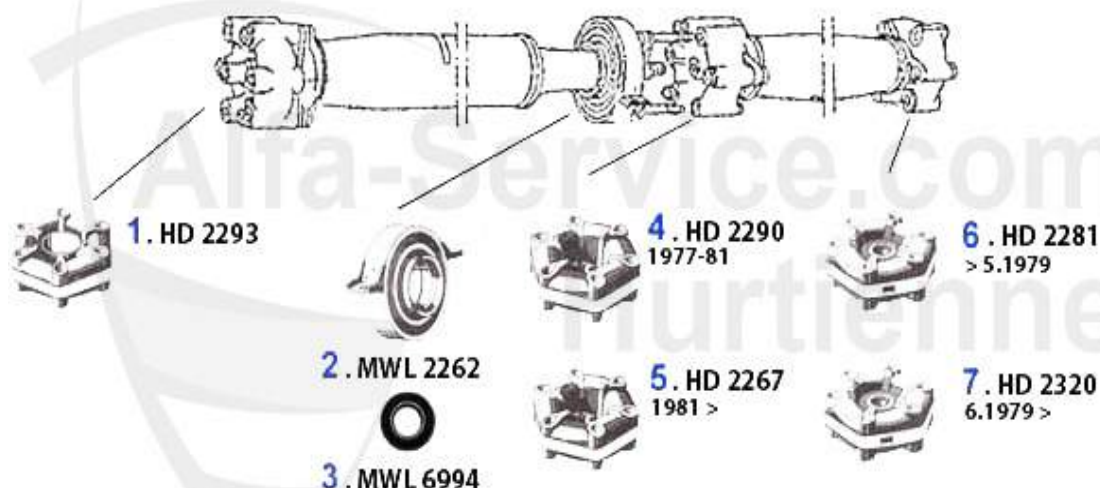

Antriebswelle/Driveshaft Giulietta (116)

1	HD2293	FRONT FLEX DISC 116 4-Cylind. OE. 60521648	***
2	MWL2262	OE.60505302 drive shaft support 75,90 4 cyl. 33 4x4 alfetta,giulietta	47.71 EUR
3	MWL6994	OE.60505303 OUTER BEARING CLUTCH HOUSING 116, 4 CYL.	23.80 EUR
4	HD2290	MIDDLE FLEX DISC ALFETTA, GIULIETTA 11.1976 > , 75,90	89.00 EUR
5	HD2267	CENTER PROPSHAFT ALFETTA >10.76, GIULIETTA 81>	89.00 EUR
6	HD2281	DRIVE SHAFTMOUNTING REAR ALFETTA OE. 60725177/116081504402	101.55 EUR
7	HD2320	REAR FLEX DISC 116 4-Cylind. OE. 60521631	81.04 EUR