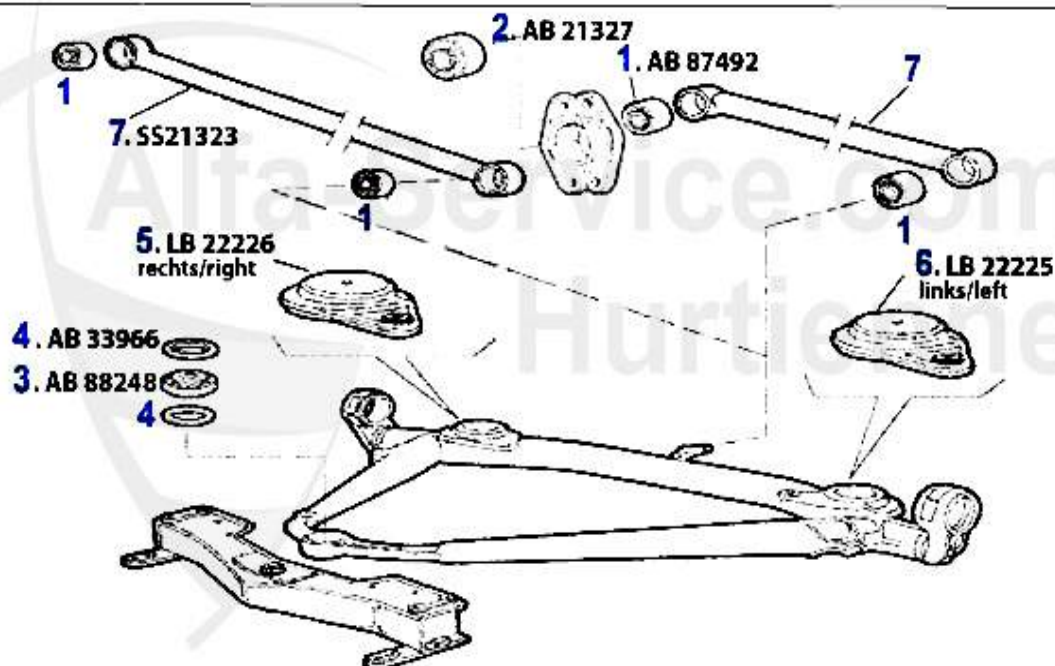

Aufhängung/Attachment Giulietta (116) hinten/rear

1	AB87492	CHASSIS MOUNTING RUBBER REAR AXLE 75, ALFETTA,GIULIETTA,GTV6 needed pieces: 4	7.40 EUR
1	AB1970SF	SUPERFLEX BUSHES SET f. RAER TORSION BAR 116	87.00 EUR
2	AB21327	REAR AXLE BUSH MIDDLE 116	17.90 EUR
3	AB88248	Aufhängungsbuchse hinten Alfetta,Gi ulietta,GT/V (116),75 4-Zylinder	15.47 EUR
4	AB33966	OE. 60533966 RING f. PANHARD/GEAR 116	***
5	LB22226	BEARING SUPPORT REAR-AXLE-FRAME RIGHT 75,GTV/6	79.00 EUR
6	LB22225	BEARING SUPPORT REAR-AXLE- FRAME LEFT 75, GTV/6	79.00 EUR
7	SS21323	OE.60521323 TORSION BAR 116	***