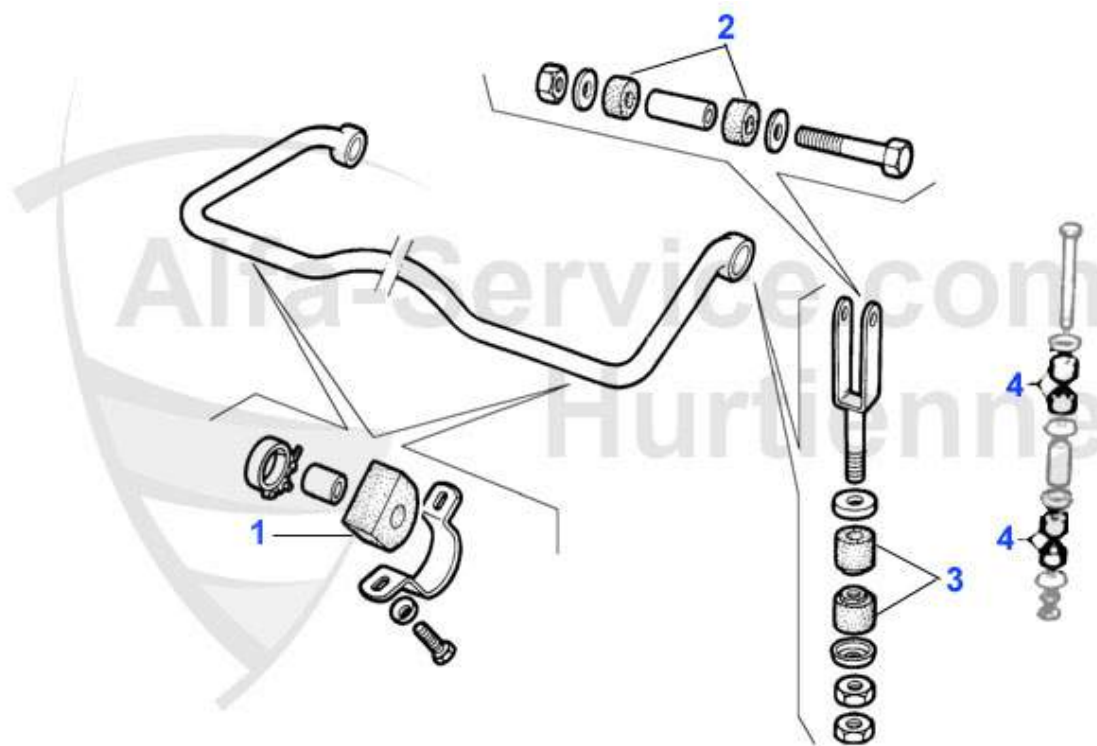

Giulietta (116) > SUSPENSION > REAR STABILISER

1	AB2394	REAR ANTI-ROLL BAR BEARING ALFETTA, GIULIETTA,75 (21mm) REQUIRED PIECES: 2	7.90 EUR
1	AB2395	Gummipuffer Stabilisator HA 75 1.6-1.8 ie benötigte Stückzahl: 2	***
2	AB21366	BUSHING FOR REAR UPPER ANTI-ROLL BAR ALFETTA,GIULIETTA,GTV6 (116),75,90 (PENDULUM SUPPORT 4 PCS PER SIDE)	6.06 EUR
3	AB21364	REAR CONNECTING ROD BUSHING ALFETTA, GIULIETTA,GTV6 (116),75	2.87 EUR