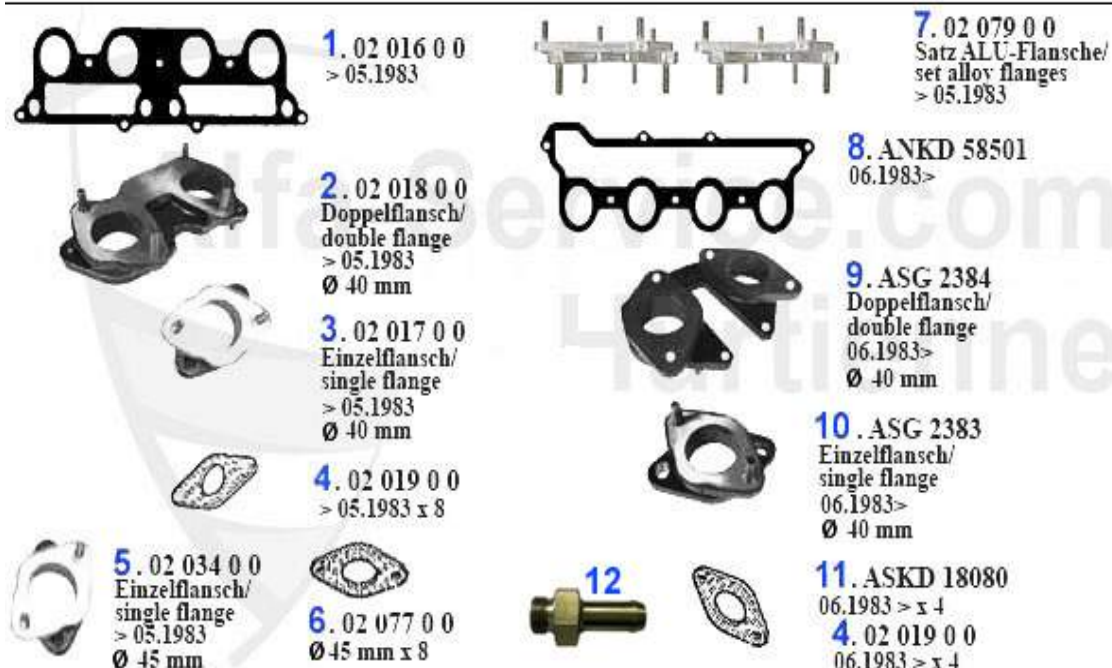

Keilriemen/V-Belt Giulietta

1	03 070 0 0 V-BELT 9.5X825 (SPIDER, GT)	8.70 EUR
2	KR13A1250 V-BELT 12.5X1250 ALFETTA,GIULIETTA,GTV (116) 4 CYL. CLIMACOMPRESSOR	17.39 EUR

1 KB2464 PISTON AND LINER 75/GIULIETTA 1.8 TURBO

Kraftstoffpumpe/Fuel Pump Giulietta

1. 07 010 0 0
> 1980

2. KP 3046
1980>

3. KP 3107
TD

1	07 010 0 0	FUEL PUMP 1300 - 2000 105 carburetor model ALFETTA (76-80)/GIULIETTA 1.3 (80-83) 75 1.6, 1.8, 2.0 (88-89)	35.85 EUR
2	KP3046	FUEL PUMP (116) CARB. 1980>	35.39 EUR
3	KP46091	FUEL PUMP 33 (907), 75,90, RZ, SZ SPIDER'90, GTV/6, ALL FUEL INJECTED MODELLS, RUBBER-COATED	146.99 EUR

Ansaugbrücke/Intake Manifold Giulietta (116)

1	02 016 0 0	INTAKE MANIFOLD GASKET CARBURETTOR MODELS 1600-2000	10.50 EUR
2	02 018 0 0	DOUBLE CARBURETOR MOUNT 40mm	***
3	02 017 0 0	SINGLE CARBURETTOR MOUNT 40mm	23.49 EUR
3	02 084 0 0	CARBURATOR MOUNT KIT (4 PCS) ALUMINIUM 40MM TYPE 105,115,116 UNTIL 05.1983	154.00 EUR
4	02 019 0 0	PAPER GASKET CARBURETTOR MOUNT 40mm	0.87 EUR
5	02 034 0 0	CARBURETOR MOUNT 45mm	52.37 EUR
6	02 077 0 0	PAPER GASKET CARBURETTOR MOUNT 45mm	1.95 EUR
7	02 079 0 0	SOLID CARBURETTOR MOUNTS ALUMINIUM 40mm	189.00 EUR
8	ANKD58501	Ansaugbrückendichtung Alfetta/Giulietta,GT/V (116),Spider'90,75,90 Vergaser Neuer Preis!!	17.15 EUR
9	ASG2384	DOUBLE INTAKE RUBBER 116 4 CYL. 06.83>, Spider 1.6 90-93	***
10	ASG2383	SINGLE INTAKE RUBBER 116 4 CYL. 06.83>, SPIDER 1.6 90-93	32.50 EUR
11	ASKD18080	INFERIOR PAPER GASKET FOR INTAKE RUBBER 116	1.79 EUR
12	08 111 0 0	WATER CONNECTION	9.89 EUR