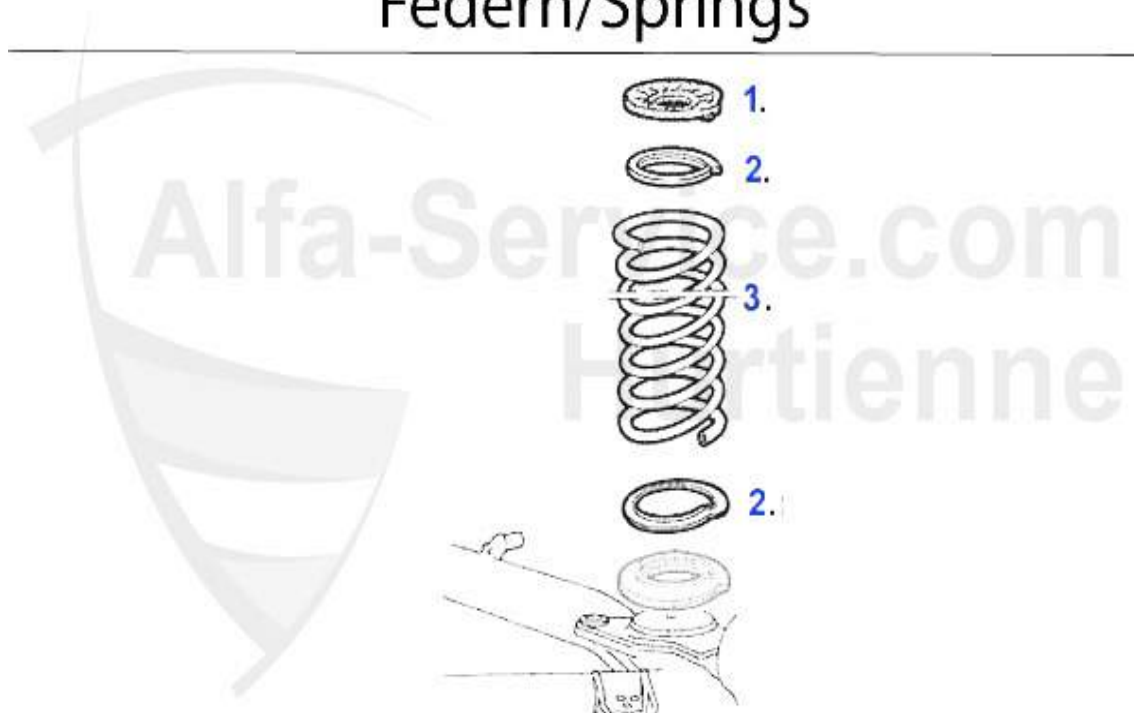

Handbremsseil/Brake Cable Giulietta (116)

1 HS2519 OE. 60521838 BRAKE CABLE 116 1980>

24.62 EUR

Federn/Springs

1	FG21363	OE. 60521363 SPACER REAR AXLE 116	13.49 EUR
2	DB21362	OE. 60521362 PLATE	7.90 EUR
3	FW0120	OE. 60701617 REAR SPRING ALFETTA/GTV (116),75,90 1 PIECE	79.00 EUR
3	FWK4120	REAR SPORT SPRINGS 30 MM, Eibach LOWER 75,GTV (116) 2 Pieces	132.34 EUR