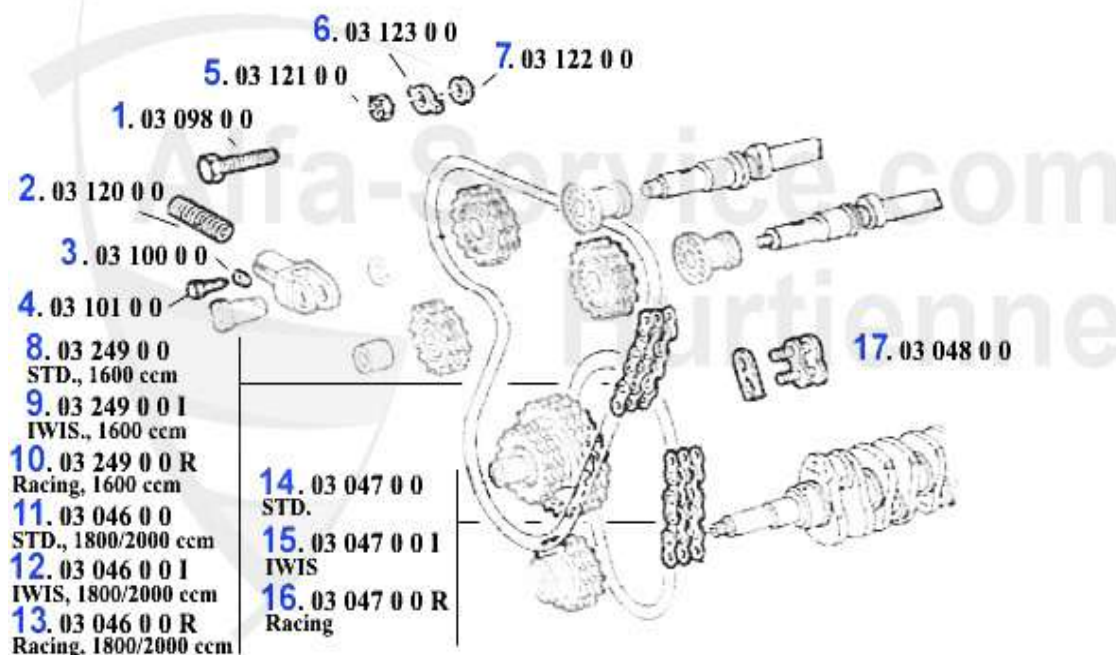

Steuerkette/Timing Chain Alfetta

1	03 098 0 0	SAFETY BOLT FOR CAMSHAFTS	2.30 EUR
2	03 120 0 0	TIMING CHAIN TENSIONER SPRING	6.95 EUR
3	03 100 0 0	LOCK PLATE CHAIN TENSIONER	4.00 EUR
4	03 101 0 0	SCREW FOR TRACK TENSIONER	6.50 EUR
5	03 121 0 0	MOUNTING NUT-CHAIN WHEEL-CAMSHAFT	***
6	03 123 0 0	LOCK TAB CAMSHAFT	1.70 EUR
7	03 122 0 0	THRUST WASHER MOUNTING NUT	***
8	03 249 0 0	TIMING CHAIN 1600 LONG INCL. MASTER LINK	36.75 EUR
9	03 249 0 0 I	TIMING CHAIN IWIS 1600 LONG INCL. MASTER LINK	75.01 EUR
10	03 249 0 0 R	RIWIS TIMING CHAIN 1600 INCL. CHAIN LOCK RACING VERSION	89.00 EUR
11	03 046 0 0	TIMING CHAIN 1750-2000 LONG INCL. MASTER LINK	37.85 EUR
12	03 046 0 0 I	TIMING CHAIN IWIS 1750-2000 INCL. MASTER LINK	74.90 EUR
13	03 046 0 0 R	TIMING CHAIN IWIS RACING 1750-2000 INCLUDED MASTER LINK	86.17 EUR
14	03 047 0 0	TIMING CHAIN 1300-2000 SHORT ENDLESS	20.35 EUR
15	03 047 0 0 I	TIMING CHAIN IWIS 1300-2000 SHORT ENDLESS	40.60 EUR
16	03 047 0 0 R	TIMING CHAIN IWIS RACING 1300-2000 SHORT ENDLESS	45.85 EUR
17	03 048 0 0	MASTER LINK	3.20 EUR