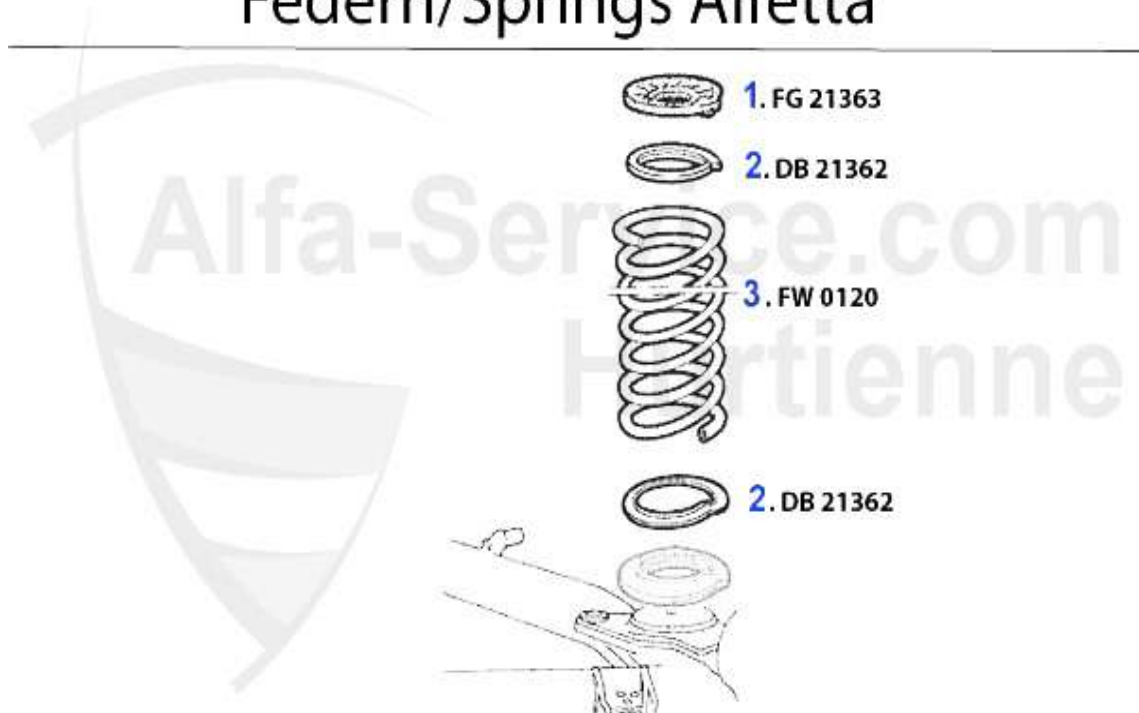

## Federn/Springs Alfetta

1	FG21363	OE. 60521363 SPACER REAR AXLE 116	13.49 EUR
2	DB21362	OE. 60521362 PLATE	7.90 EUR
3	FW0120	OE. 60701617 REAR SPRING ALFETTA/GTV (116),75,90 1 PIECE	79.00 EUR
3	FWK4120	REAR SPORT SPRINGS 30 MM, Eibach LOWER 75,GTV (116) 2 Pieces	132.34 EUR