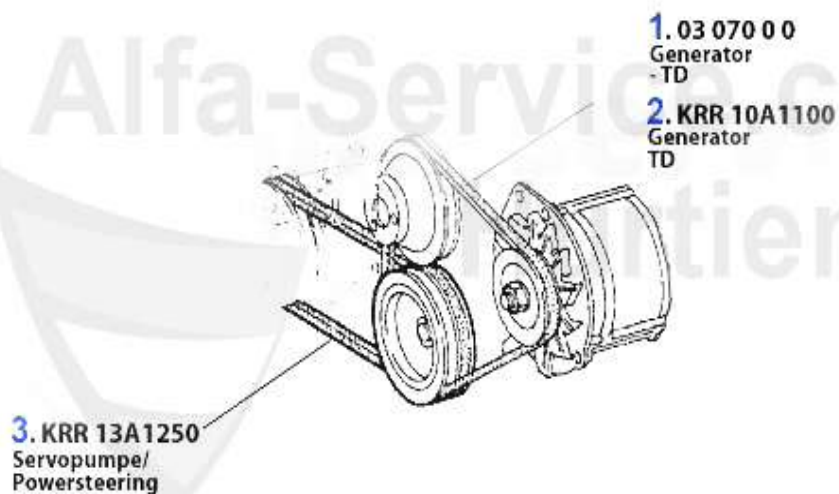

Keilriemen/V-Belt Alfetta

1	03 070 0 0 V-BELT 9.5X825 (SPIDER, GT)	8.70 EUR
1	KR10A1100 V-BELT 9.5X100 ALFETTA,75,90 2.4 TD	9.95 EUR
2	KR13A1250 V-BELT 12.5X1250 ALFETTA,GIULIETTA,GTV (116) 4 CYL. CLIMACOMPRESSOR	17.39 EUR