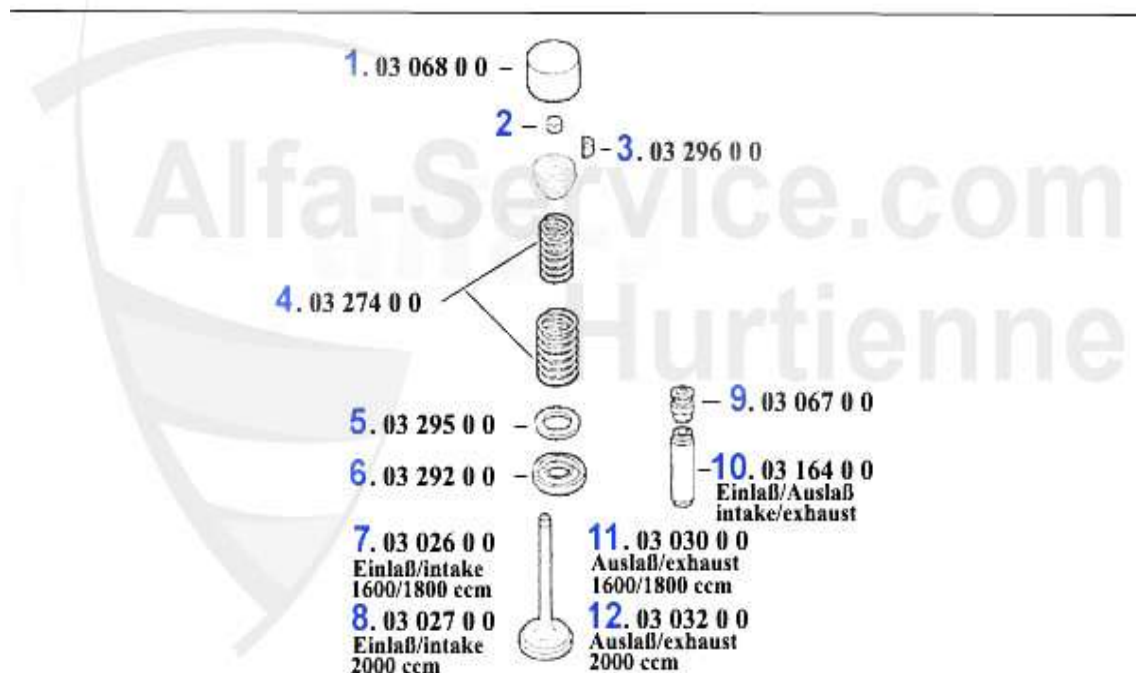

Ventiltrieb/Valve Mechanism Alfetta

1	03 068 0 0	CAM FOLLOWER OE60612178	23.50 EUR
2	03 043 0 0	VALVE ADJUSTING SHIMS	5.40 EUR
2	03 114 0 0	VALVE ADJUSTING SHIMS 200 pcs per box 2.525 - 3.500 mm	315.00 EUR
2	03 084 0 0	VALVE ADJUSTING SHIMS 205 pcs per box 1.500 - 2.500 mm	279.00 EUR
3	03 296 0 0	VALVE COTTERS 9mm	1.20 EUR
4	03 274 0 0	VALVE SPRING SET 16 pcs	59.80 EUR
5	03 295 0 0	OE.60502912 WASHER INSIDE LOWER VALVE SPRING PLATE	1.61 EUR
6	03 292 0 0	CUP FOR VALVE WASHER	***
7	03 026 0 0	INLET VALVE 1600-1750 std	10.25 EUR
8	03 027 0 0	INLET VALVE 2000 ALL MODELS EXC. SPIDER 1990-93 INJECTION	11.19 EUR
9	03 255 0 0	VALVE SEAL WITH SPRING INTAKE AND EXHAUST SIDE (GREEN)	4.86 EUR
10	03 164 0 0	INLET & EXHAUST VALVE GUIDE FUEL-INJECTED MOTOR - SPIDER	11.19 EUR
11	03 030 0 0	EXHAUST VALVE 1600 - 1750 std.	16.45 EUR
12	03 032 0 0	EXHAUST VALVE 2000 std.	17.26 EUR