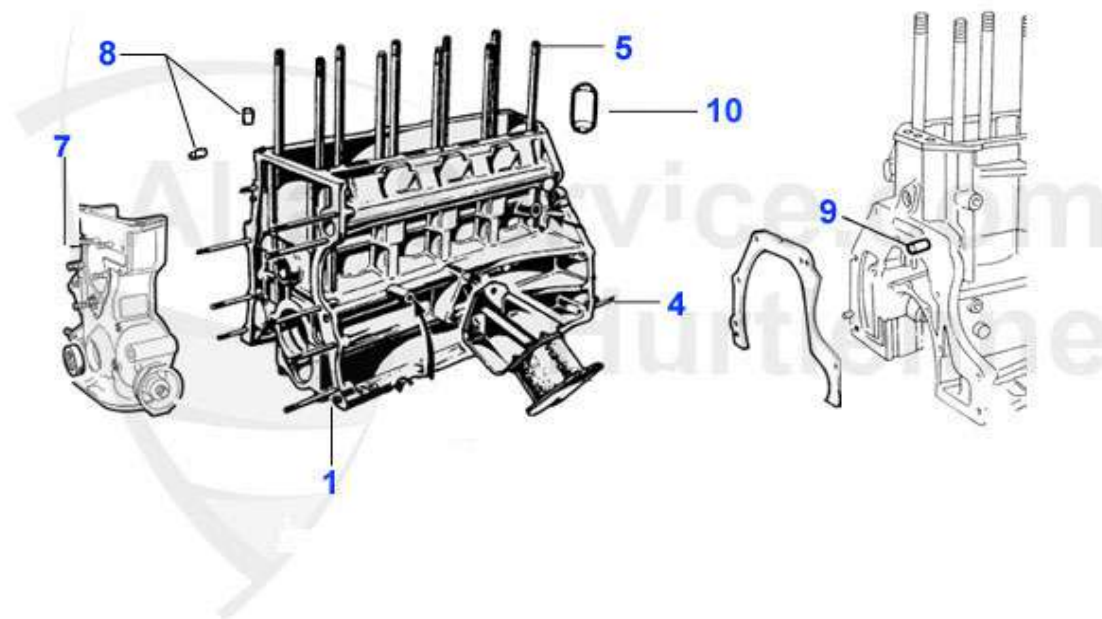

Alfetta > ENGINE > ENGINE BLOCK > ENGINE BLOCK

1	03 228 0 0	1600 ENGINE MOUNT used Type 116 with oilfilter cartridge	***
1	03 232 0 0	2000 ENGINE MOUNT used type 116 with oilfilter cartridge	345.00 EUR
1	03 230 0 0	1800 ENGINE BLOCK USED TYPE 116 WITH OILFILTER CARTRIDGE	215.00 EUR
2	ML880721	OE. 60723675 ENGINE MOUNT LEFT 116 4-CYL.	49.00 EUR
3	ML875461	OE. 60521085 ENGINE MOUNT RIGHT 116 4-CYL.	49.00 EUR
4	03 143 0 0	STUD ENGINE GEARBOX Type 105/116	5.60 EUR
5	03 236 0 0	1600, 1750, 2000 (M 12) STUD ENGINE- CYLINDER HEAD Alfetta: 1.6,1.8,2.0	29.90 EUR
7	03 272 0 0	CONTROL CASING COVER, USED PLEASE INDICATE TYPE	59.30 EUR
8	03 165 0 0	DOWEL BOLT BLOCK-HEAD	***
9	03 198 0 0	OE. 10842220 DOWEL	1.59 EUR
10	03 166 0 0	DOWEL FOR OIL RING CYLINDERHEAD	***