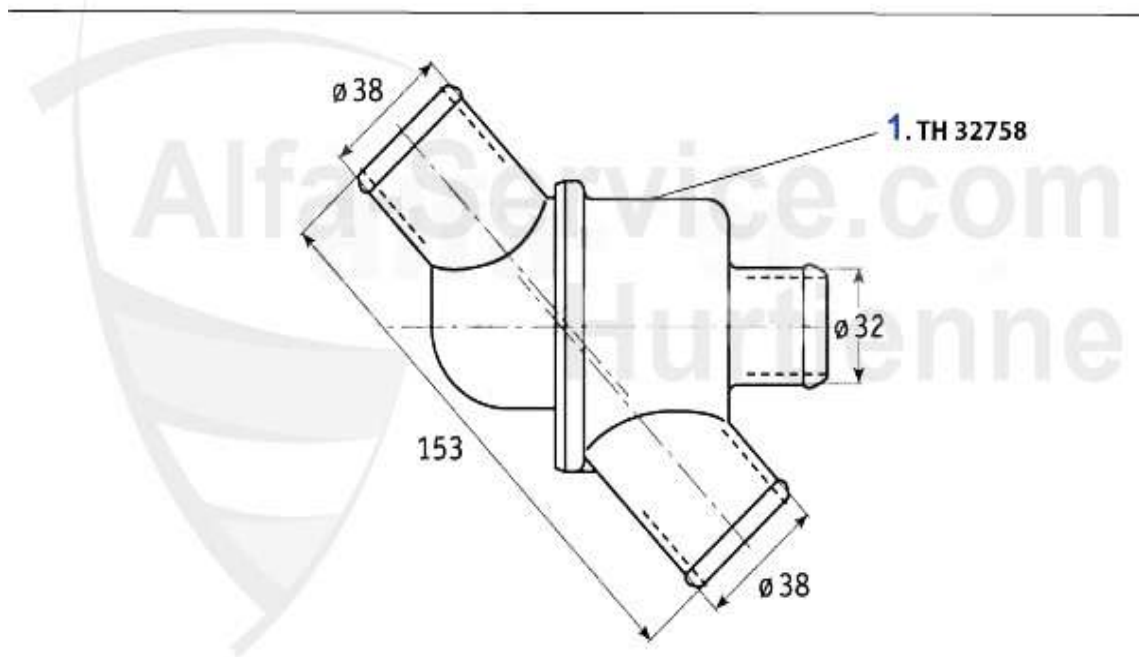

Thermostat Alfetta 2.4 TD

1 TH32758 OE. 60732758 THERMOSTAT Alfetta 2.0/2.4 TD

94.89 EUR