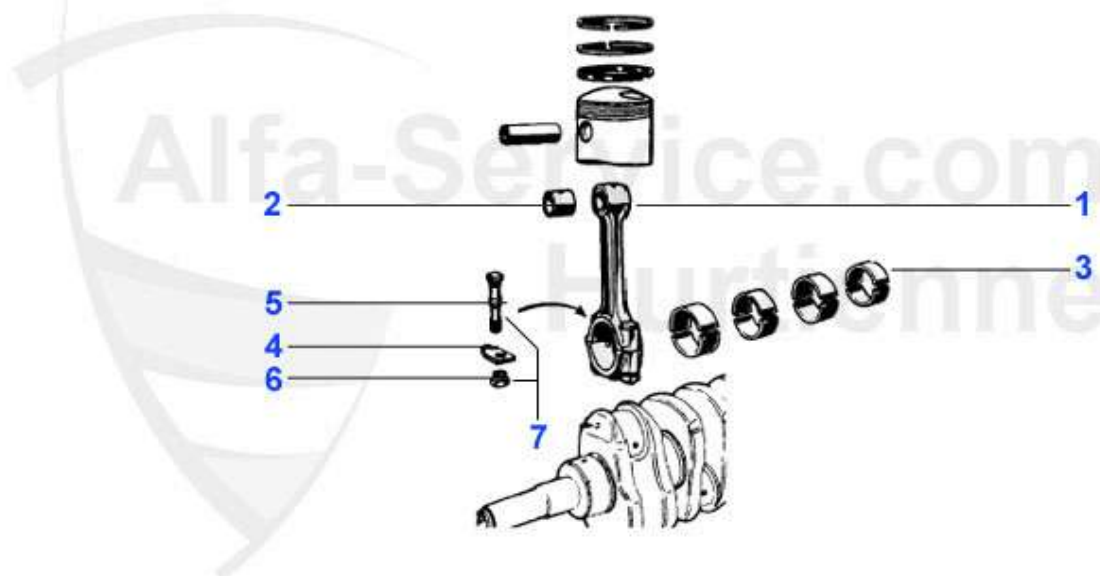

Alfetta > ENGINE > ENGINE BLOCK > CON ROD/BEARING

1	03 013 0 0	1600 CONNECTING ROD USED PLEASE ADVISE WEIGHT	59.00 EUR
1	03 014 0 0	1750 CONNECTING ROD USED PLEASE ADVISE WEIGHT	59.00 EUR
1	03 015 0 0	2000 CONNECTING ROD USED PLEASE ADVISE WEIGHT	59.00 EUR
1	03 286 0 0	DRIVING ROD SET 2000	238.00 EUR
2	03 112 0 0	1600 - 2000 BEARINGS CONNECTING ROD	12.50 EUR
3	03 080 0 0	BIG END BEARINGS 1600-2000 0.40	50.00 EUR
3	03 018 0 0	BIG END BEARINGS STANDARD	48.00 EUR
3	03 020 0 0	BIG END BEARINGS,10 OVERSIZE 1600-2000	54.00 EUR
3	03 022 0 0	BIG END BEARINGS .20 O/SIZE (1600 - 2000)	59.00 EUR
3	03 078 0 0	BIG END BEARINGS 0.30 (1600 - 2000)	79.00 EUR
4	03 139 0 0	1600, 1750 LOCK TAB FOR ROD NUT	1.30 EUR
5	03 105 0 0	CONROD BOLT 2000	***
6	03 108 0 0	1600, 2000 ROD NUT	4.25 EUR
7	03 103 0 0	BIG END BEARING BOLT KIT WITH NUT 1750,2000.ALSO APPLICABLE FOR 1600	189.00 EUR