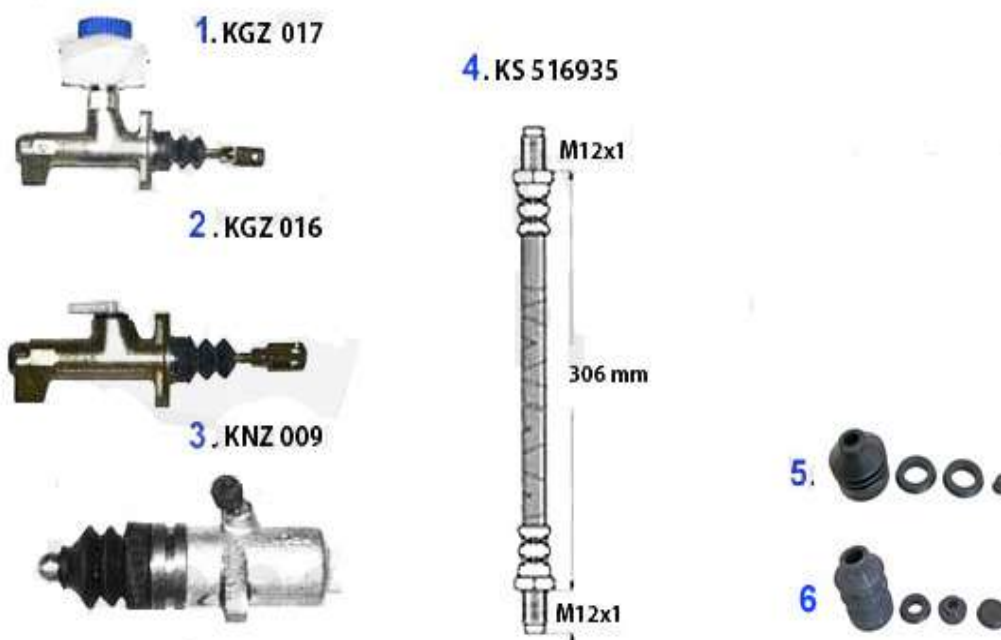

Kupplungsbetätigung/Clutch Actuation Alfetta

1	KGZ017	CLUTCH MASTER CYLINDER, ALFETTA, GIULIETTA, GTV, GTV/6(116), WITH RESERVOIR	97.46 EUR
2	KGZ016	OE. 60518194 CLUTCH MASTER CYLINDER 116 1983>	81.04 EUR
3	KNZ009	CLUTCH SLAVE CYLINDER,75,90 ALFETTA, GIULIETTA, GTV,GTV/6(116)	60.52 EUR
4	KS516935	CLUTCH HOSE 116	17.96 EUR
5	RKG1134	REPAIR KIT MASTER CYLINDER 116 RZ/SZ	26.18 EUR
6	RKN3156	REPAIR KIT SLAVE CYLINDER 116 RZ/SZ	26.18 EUR