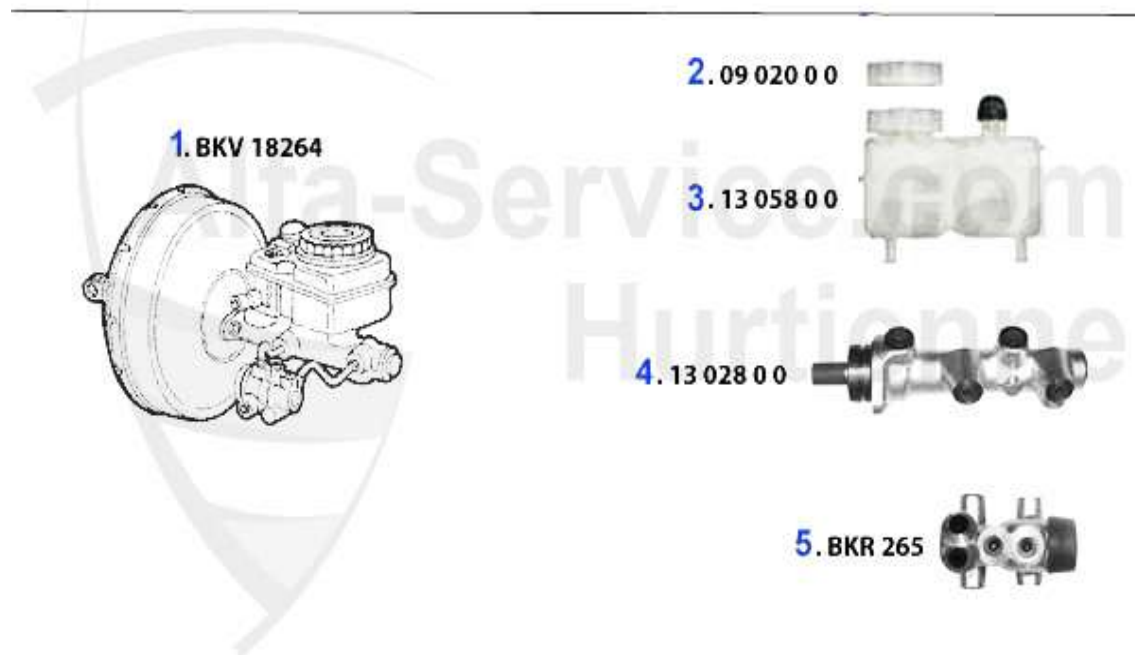

Alfetta > BRAKE > BRAKE SERVO/BRAKE MASTER CYL.

BKV/Hauptbremszylinder/Brakeservo/Brake master cylinder Alfetta (116)

1	BKV18264	Bremskraftverstärker 75 1.6/1.8/2.0 /ie/TS/2.5/3.0 V6/2.0/2.4 TD Bj. > 9.89,90 1.8/2.0 ie/2.4 TD,Alfetta,G iulietta,GT/V/6 (116) Bremssystem: Bendix	***
2	09 020 0 0	COVER FOR HYDRAULIC OIL RESERVOIRE BRAKE AND CLUTCH MASTER CYLINDER	7.50 EUR
3	13 058 0 0	BRAKE FLUID RESERVOIR (late model)	85.00 EUR
4	13 028 0 0	BRAKE MASTER CYLINDER 1300-2000 hanging pedals, 116 1300-2500	120.50 EUR
5	BKR265	BRAKING GOVERNOR 75,90,GIULIETTA,GTV 2.0 (116) 84>	178.99 EUR