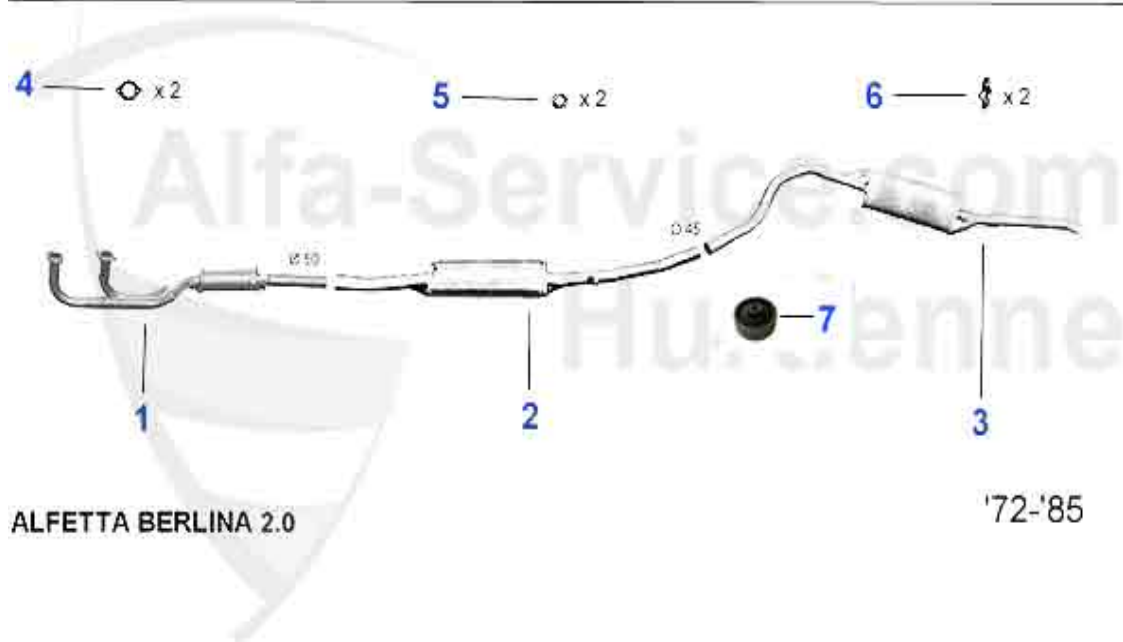

Abgasanlage/Exhaust System Alfetta 2.0

1	VSD101803 FRONT SILENCER ALFETTA,GIULIETTA 2. SERIE 79-85 1.8/2.0 75/90 1.8/2.0 85-88	96.89 EUR
1	VSD103603 FRONT MUFFLER ALFETTA 1.8,2.0 1. SERIES 72-78	97.46 EUR
2	MSD101476 OE.60730551 CENTER MUFFLER ALFETTA 1.6,1.8,2.0L YEAR 79-85, GIULIETTA 1.3-2.0L,75 1.6 YEAR 85-92	88.23 EUR
2	MSD103576 CENTER MUFFLER ALFETTA 1.6,1.8,2.0 1. SERIES 75-78	88.23 EUR
3	NSD117999 Endtopf Alfetta GT 1,6-2,0 Sportendtopf Doppelendst. 2 x 45mm	220.15 EUR
3	NSD103907 END MUFFLER ALFETTA 1.6/1.8/2.0 2.SERIES 79-85	94.61 EUR
3	NSD103507 END MUFFLER ALFETTA 1.6/1.8/2.0 1.SERIES 72-78	116.54 EUR
4	SAT094413 OE 60777697, GASKET VSD ALFETTA, GIULIETTA,75,90,155,164	3.89 EUR
5	SAT091011 OE 60521386, RUBBER RING EXHAUST MOUNTING DIVERSE TYPES	1.23 EUR
6	SAT091024 OE 60521407, RUBBER/ EXHAUST MOUNTING ALFETTA, GIULIETTA, 75,90	5.30 EUR
7	11 028 0 0 SILENT BUSHING EXHAUST HANGER OE.60515936	8.50 EUR