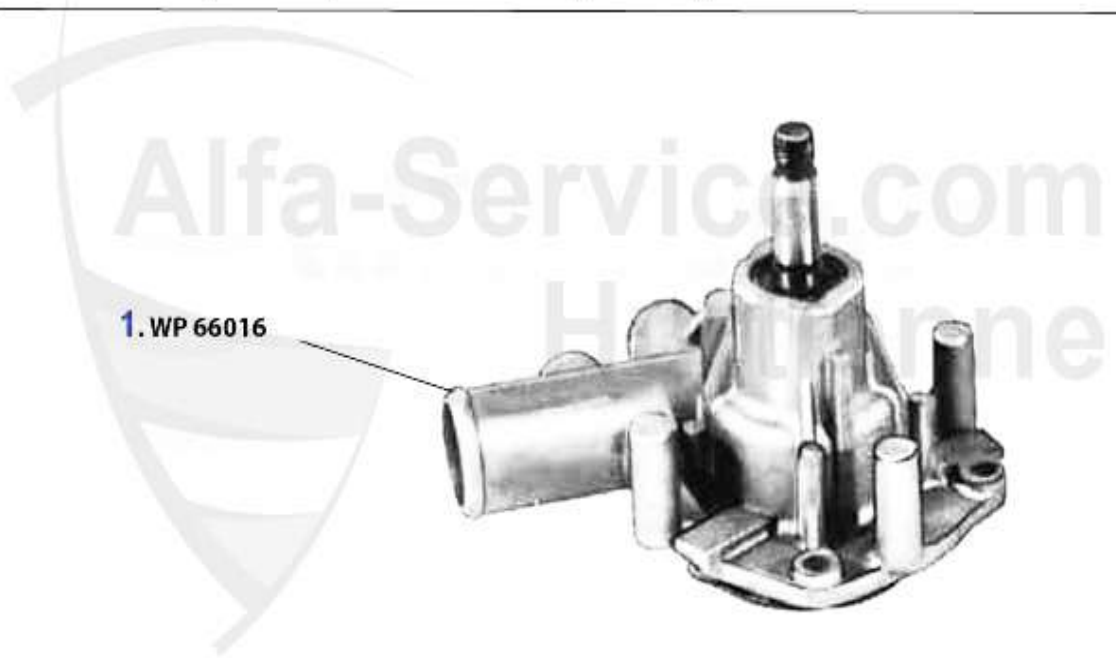

Wasserpumpe/Waterpump Alfetta 2.0 TD

---

1 WP66016 WATERPUMP Alfetta 2.0 TD

85.68 EUR