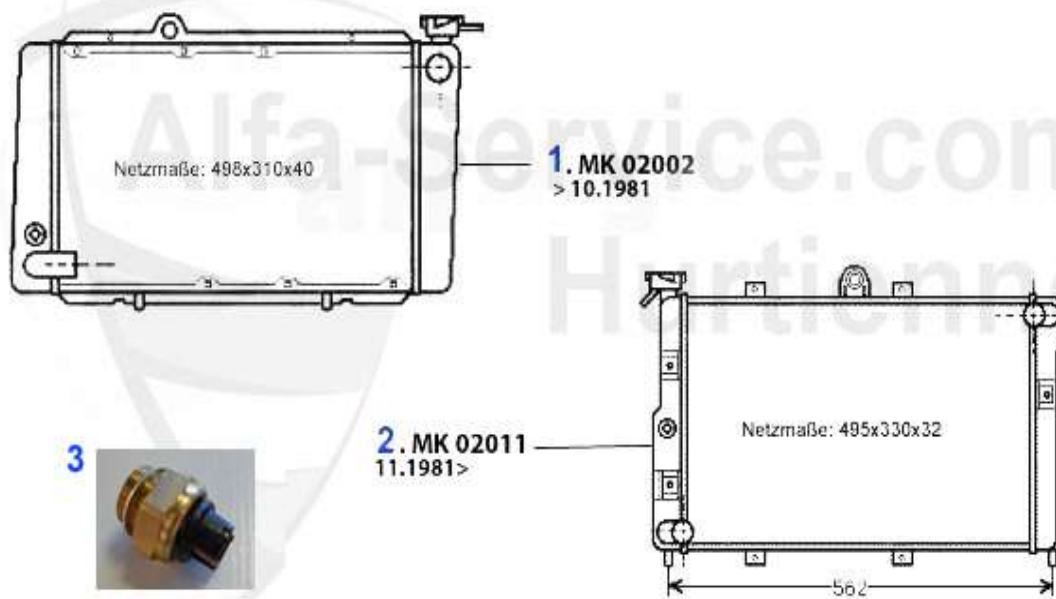

Kühler/Radiator Alfetta 1.6

1	MK02002	OE.60726026 RADIATOR ALFETTA 1.6/1.8 75-84,2.0 77-84,GTV(116) 2.0,IMPORTANT: PAY ATTENTION TO RADIATOR-BLOG SIZE!!!	399.00 EUR
2	MK02011	Motorkühler Alfetta 1.6 Bj. 75-84 G iulietta 1.3/1.6 Bj. 10.77> ACHTUNG: auf Netzmaße achten	***
3	14 104 3 0	THERMOSWITCH for fan motor	14.90 EUR