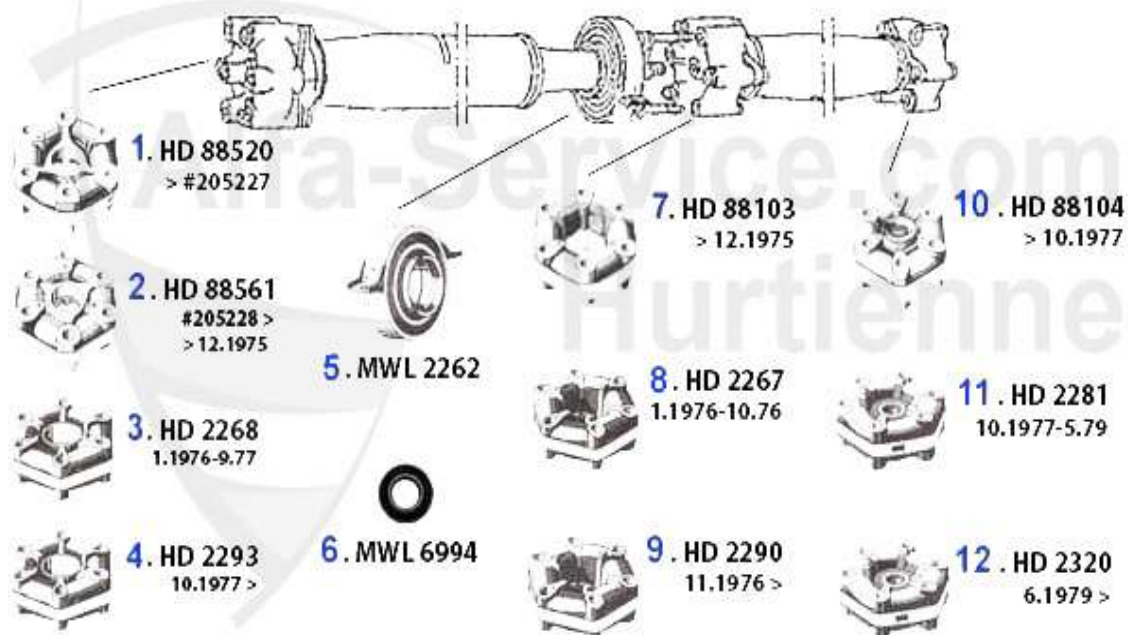

Antriebswelle/Driveshaft Alfetta

1	HD88520	DRIVE SHAFT MOUNTING FRONT ALFETTA OE. 60725180/116231530110	81.04 EUR
2	HD88561	HD-Scheibe vorne Alfetta # 205228> Bj. >12.75	***
3	HD2268	FRONT PROPSHAFT ALFETTA 1.76-9-77	***
4	HD2293	FRONT FLEX DISC 116 4-Cylind. OE. 60521648	***
5	MWL2262	OE.60505302 drive shaft support 75,90 4 cyl. 33 4x4 alfetta,giulietta	47.71 EUR
6	MWL6994	OE.60505303 OUTER BEARING CLUTCH HOUSING 116, 4 CYL.	23.80 EUR
7	HD88103	HD-Scheibe mitte Alfetta Bj. >12.75	***
8	HD2267	CENTER PROPSHAFT ALFETTA >10.76, GIULIETTA 81>	89.00 EUR
9	HD2290	MIDDLE FLEX DISC ALFETTA, GIULIETTA 11.1976 > , 75,90	89.00 EUR
10	HD88104	DRIVE SHAFT MOUNTING MIDDLE ALFETTA OE. 60723970/116001502309 NOT AVAILABLE ANYMORE	***
11	HD2281	DRIVE SHAFTMOUNTING REAR ALFETTA OE. 60725177/116081504402	101.55 EUR
12	HD2320	REAR FLEX DISC 116 4-Cylind. OE. 60521631	81.04 EUR