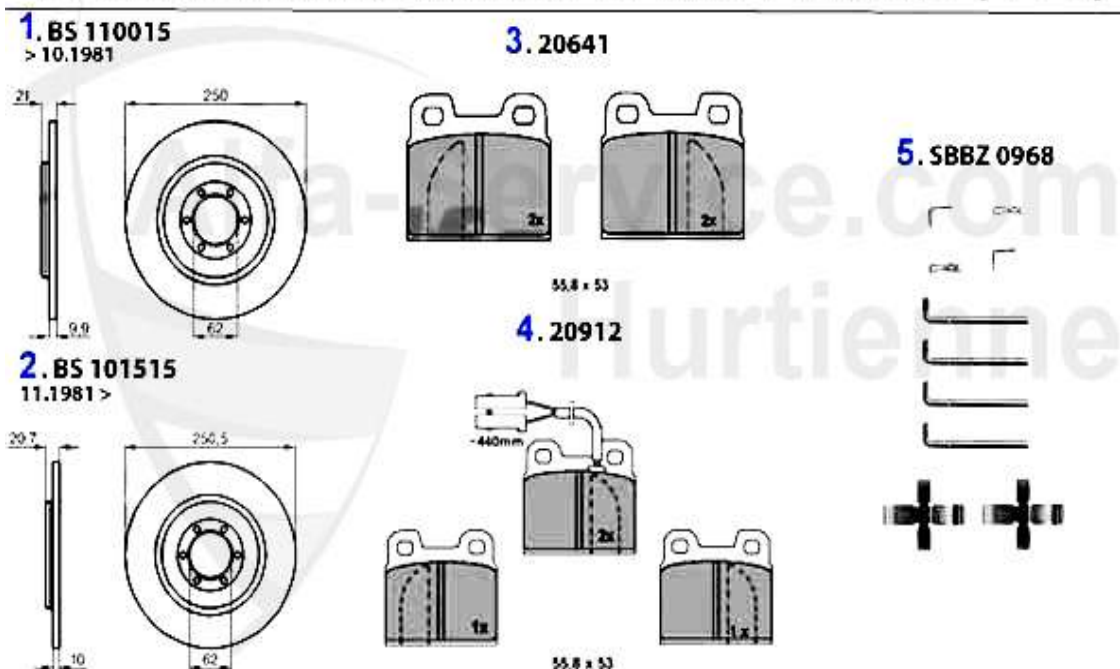

Bremse hinten/Rearbrake Alfetta (116)

1	BS110015	OE.60703170 REAR BRAKE DISC ALFETTA 1.6/1.8/2.0 YEAR >10.81,GTV(116) 1.6 1.8/2.0 YEAR > 10.81	41.03 EUR
2	BS101515	OE 60701786, BRAKE DISC REAR ALFETTA YEAR 11.81>, GIULIETTA ALL, GTV (116) YEAR 11.80>, 75 1.6/1.8/ie/2.0/TD YEAR 85-92 2.4 TD/2.5 V6 YEAR 90-92, 90 1.8/2.0/2.0 V6 YEAR 84-87	39.65 EUR
3	20641 150 04	REAR BRAKE PADS ALFETTA,GIULIETTA GTV(116),ATE BRAKE SYSTEM	37.66 EUR
4	20912 150 05	REAR BRAKE PADS WITH WARNING UNIT 1.6/ 1.8/TURBO/2.0 BRAKE SYSTEM:ATE	70.21 EUR
6	SBBZ0968	SBB-Zubehör 116 HA f. 20641,20912	16.65 EUR