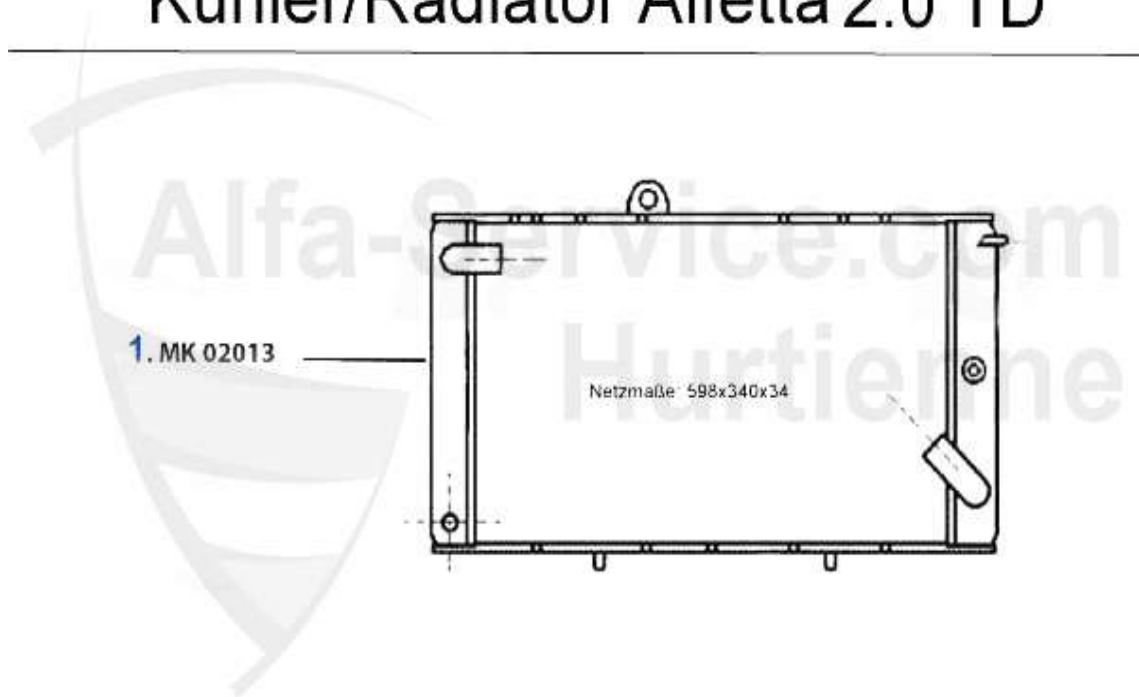

Kühler/Radiator Alfetta 2.0 TD

---

1 MK02013 RADIATOR ALFETTA 2.0 TD

470.87 EUR