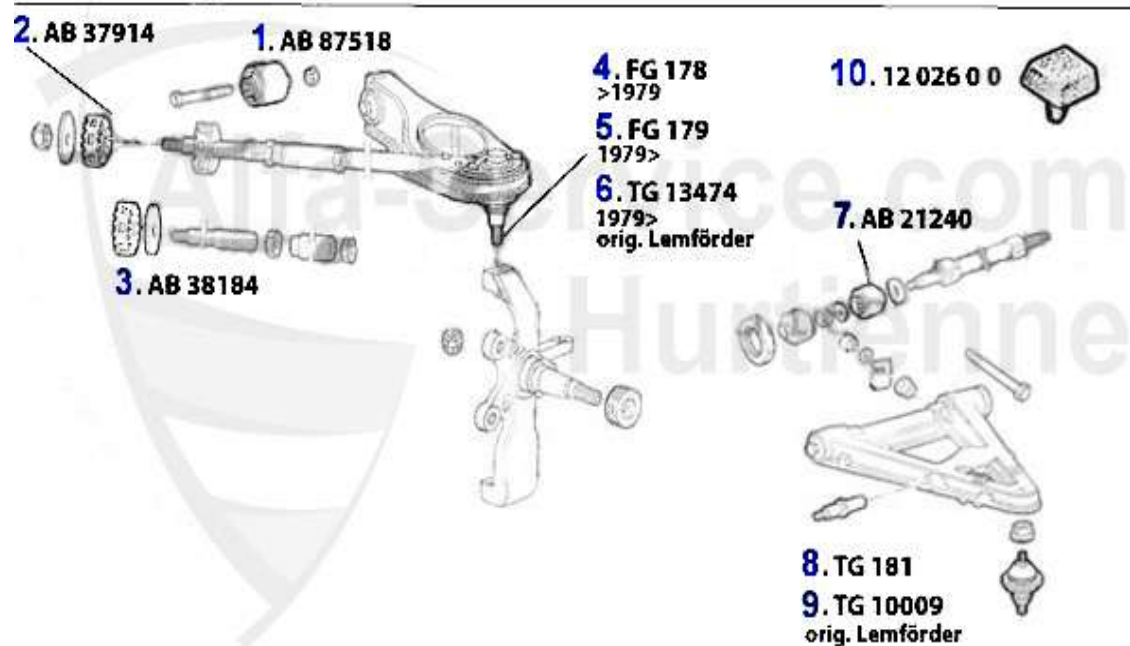

## Aufhängung/Attachment Alfetta vorne/front

1	AB87518	OE.60521269 SUSPENSION ARM BUSH FRONT, 75,GT/V/6 (116), RZ/SZ	8.21 EUR
2	AB37914	RUBBER MOUNTING 75,GTV6 (116) pieces required:2	3.80 EUR
3	AB38184	SILENT BLOCK 75,GTV6 (116) required parts: 2	3.80 EUR
4	FG178	SUPERIOR SUPPORTING HINGE ALFETTA/ GIULIETTA/GTV (116) >79	***
5	FG179	UPPER BALL JOINT 116 f	40.01 EUR
6	TG13474	OE. 60728429 Front upper ball joint LMI	***
7	AB21240	OE. 60521240 LOWER ARM BUSH 116 FA 2 PIECES EACH SIDE NEEDED	40.01 EUR
8	TG181	LOWER BALL JOINT F. 116	40.01 EUR
9	TG10009	OE. 60521236/7 LOWER BALL JOINT LEMFÖRDER	45.65 EUR