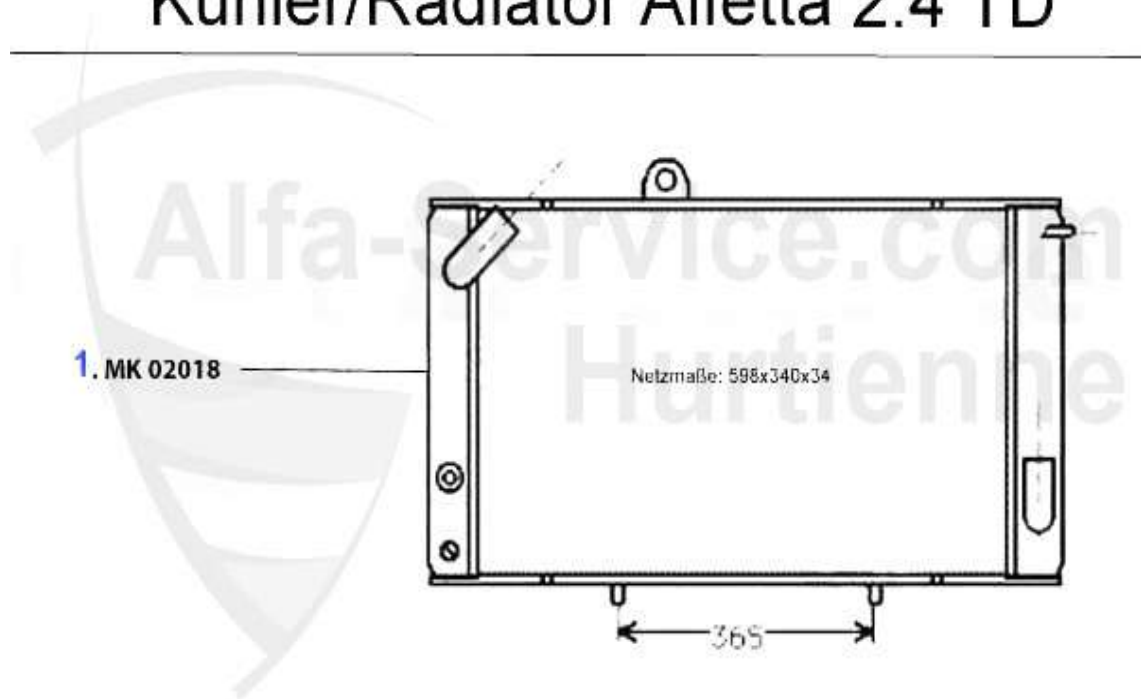

Kühler/Radiator Alfetta 2.4 TD

1 MK02018 RADIATOR ALFETTA 2.4 TD

470.87 EUR