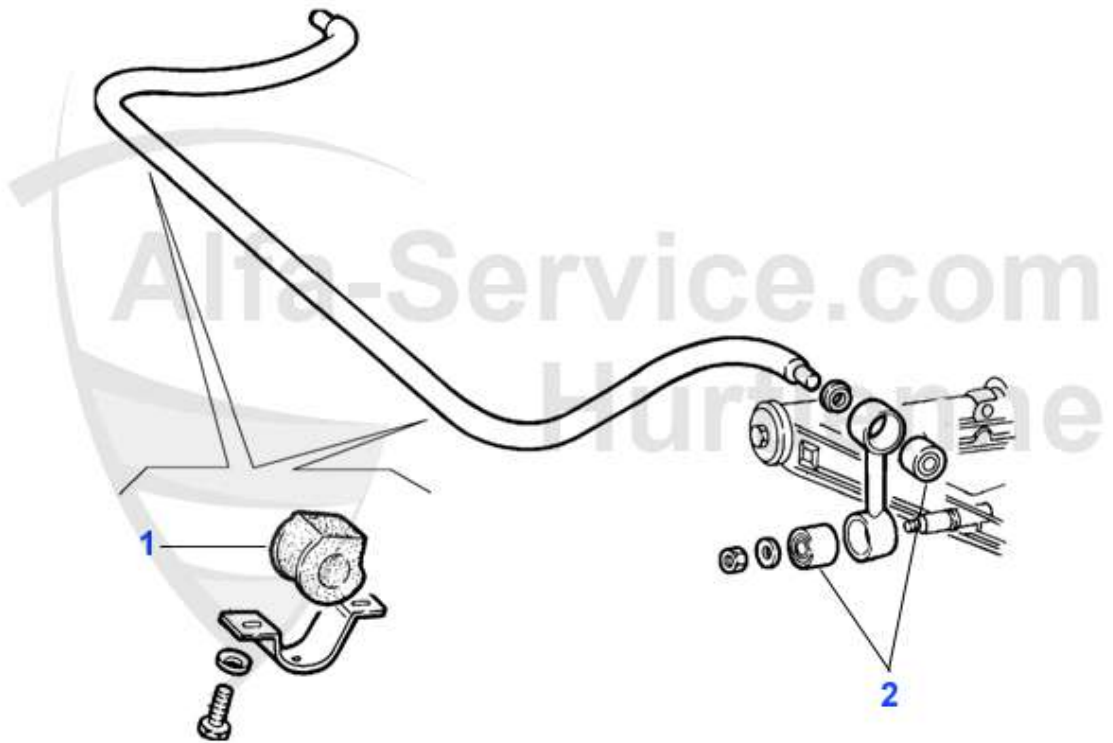

Alfetta > SUSPENSION > FRONT STABILISER

1	AB9303	Gummi f. Stabilisator VA 75 3.0 V6	16.01 EUR
1	AB21287	Stabilager vorne Alfetta, Giulietta, GTV/6 (116), 75 22mm	14.90 EUR
2	AB92733	Lager für Pendelstütze VA 116 benötigte Stückzahl: 4	11.90 EUR