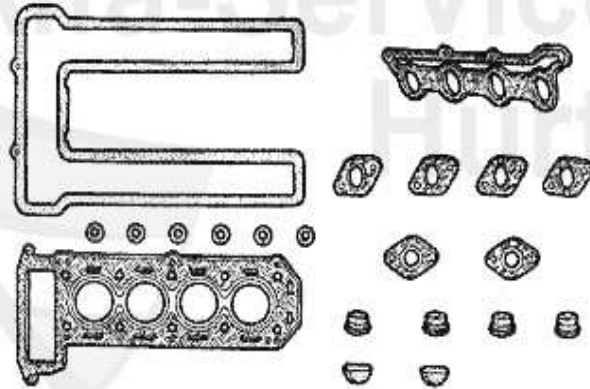

Kopfdichtsatz/Head Set Giulietta (116) Vergaser/Carb.

Achtung/Attention:

Dichtsatz ohne Kopfdichtung, bitte separat bestellen!/Headset without HEADGASKET, please order separate!

1.02 069 0 0

1 02 069 0 0 HEAD GASKET SET 1300-2000 WITHOUT HEAD GASKET ALL 105/116
CARBURETTOR MODELS

45.01 EUR