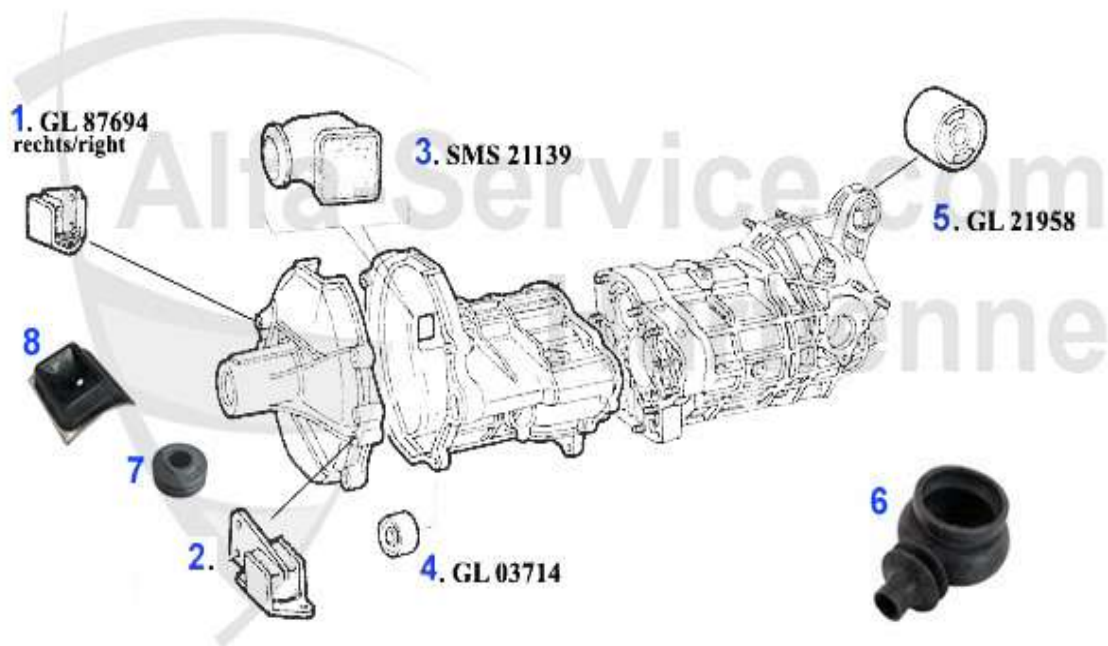

Alfetta > DRIVETRAIN > GEAR MOUNT 1.6/1.8/2.0

1	GL87694	OE. 60521143 GEAR MOUNT 116 4-CYLINDER RIGHT	***
2	GL87688	OE. 60723913 GEAR MOUNT 116, 4-CYL LEFT SIDE OLD VERSION	29.24 EUR
3	SMS21139	CAP FOR RELEASE LEVER ALFETTA, GIULIETTA, GTV(116), 75,90	***
4	GL03714	OE.60703714 GEARBOX MOUNT 75,90 RZ,SZ	***
5	GL21958	OE. 60521958 GEAR MOUNT REAR 75,90, RZ/SZ, ALFETTA, GIULIETTA, GT/V(116)	22.05 EUR
6	SMS2345	GEAR LEVER BOOT ALFETTA, GIULIETTA, GTV (116)	9.78 EUR
7	SMS26078	RUBBER BOTH FOR SHIFT LEVER/ALFETTA/GTV/ GIULIETTA (116)	***
8	SMS2346	OE. 60701783 COVER f. GEARSTICK 116	***