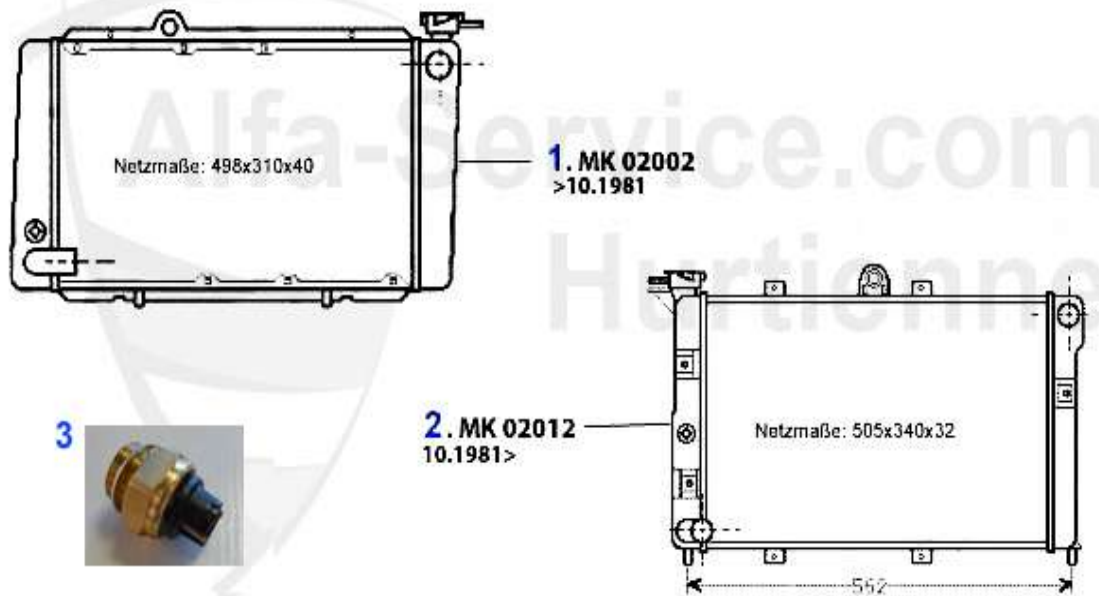

Kühler/Radiator Alfetta 2.0

1	MK02002	OE.60726026 RADIATOR ALFETTA 1.6/1.8 75-84,2.0 77-84,GTV(116) 2.0,IMPORTANT: PAY ATTENTION TO RADIATOR-BLOG SIZE!!!	399.00 EUR
2	MK02012	OE.60719302 RADIATOR ALFETTA/ GIULETTA 1.8/2.0-IMPORTANT:PLEASE CHECK WEB DIMENSIONS	***
3	14 104 3 0	THERMOSWITCH for fan motor	14.90 EUR