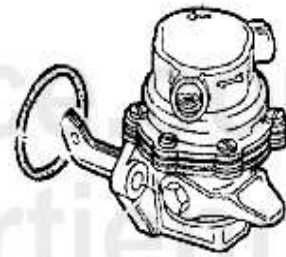

3. KP 3107
TD

1	07 010 0 0	FUEL PUMP 1300 - 2000 105 carburetor model ALFETTA (76-80)/GIULIETTA 1.3 (80-83) 75 1.6, 1.8, 2.0 (88-89)	35.85 EUR
2	KP3046	FUEL PUMP (116) CARB. 1980>	35.39 EUR
3	KP3107	FUEL PUMP 6,75,90,ALFETTA TD	80.33 EUR