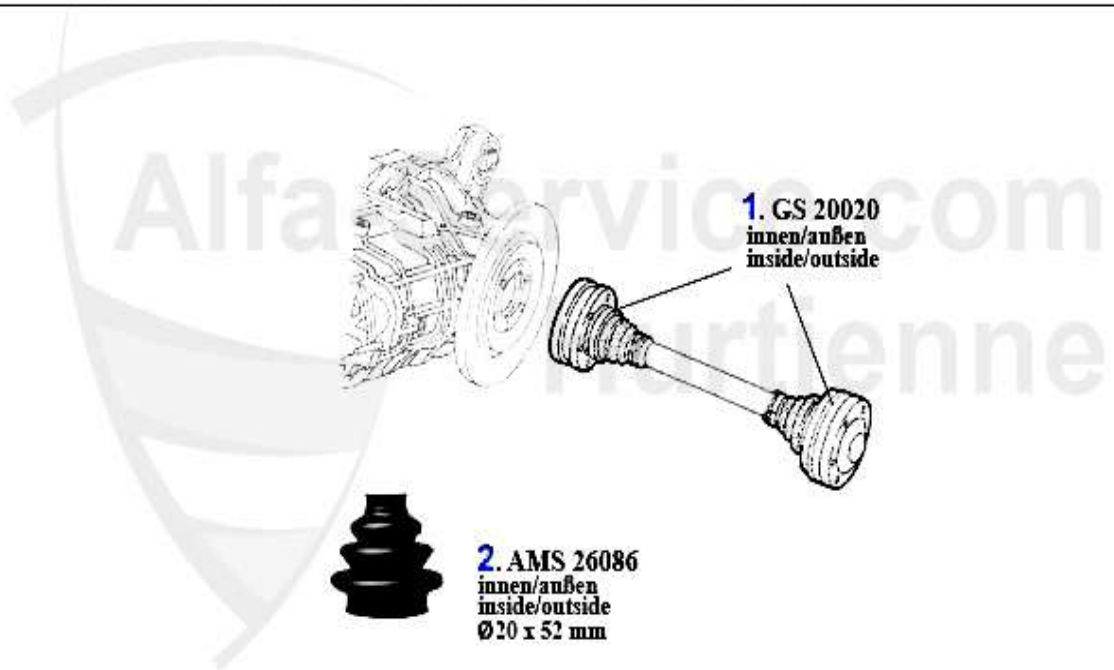

Seitenwelle/Side Shaft Alfetta 1.6/1.8/2.0

1	GS20020	INNER/OUTER DRIVESHAFT JOINT 116 4-CYLINDER	111.82 EUR
2	AMS26086	OE. 60729242 SIDE SHAFT BOOT inside/outside 116-4Cyl.	16.31 EUR