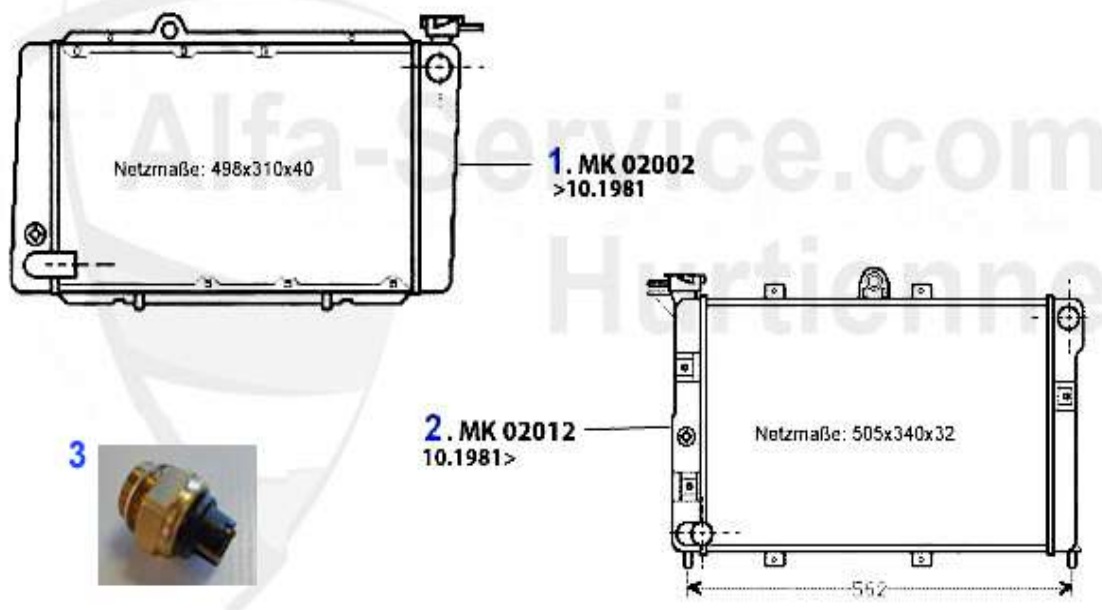

Kühler/Radiator Alfetta 1.8

1	MK02002	OE.60726026 RADIATOR ALFETTA 1.6/1.8 75-84,2.0 77-84,GTV(116) 2.0,IMPORTANT: PAY ATTENTION TO RADIATOR-BLOG SIZE!!!	399.00 EUR
2	MK02012	OE.60719302 RADIATOR ALFETTA/ GIULETTA 1.8/2.0-IMPORTANT:PLEASE CHECK WEB DIMENSIONS	***
3	14 104 3 0	THERMOSWITCH for fan motor	14.90 EUR