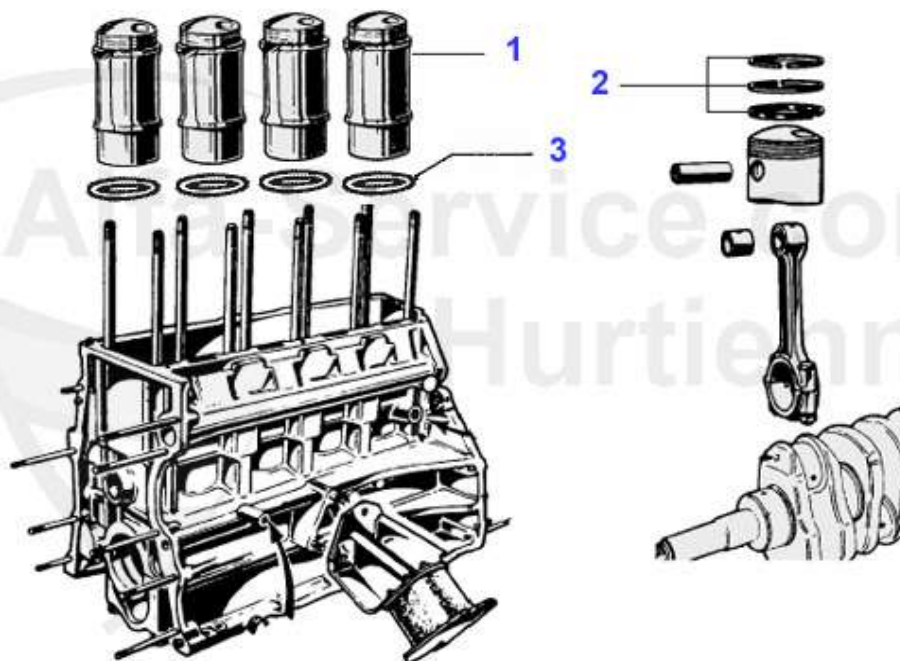

Alfetta > ENGINE > ENGINE BLOCK > PISTON/LINER

1	03 210 0 0	PISTON + LINER SET 2000, ALFETTA MOTRONIC, 105 MODELS 2000 >1990	***
1	03 288 0 0	LINER FOR PISTON 1600 78mm	99.50 EUR
1	03 281 0 0	LINER 2000 84mm d.	89.90 EUR
1	03 002 0 0	PISTON + LINER SET 1600, 4 pieces	539.00 EUR
1	03 003 0 0	PISTON + LINER SET 1750 3002 001 4 pieces	539.00 EUR
1	03 004 0 0	PISTON + LINER SET 2000 3003 000 4 pieces	539.00 EUR
1	03 289 0 0	LINER 1750 80 mm d.	99.50 EUR
1	03 140 0 0	PISTON + LINER SET 2000 HIGH COMPRESSION (10.4:1) 3004 600	559.00 EUR
2	03 293 0 0	PISTON RING SET 2000 1.5/1.75/4mm (FOR 4 PISTONS)	141.50 EUR
2	03 091 0 0	PISTON RING SET 1600 1.5/1.75/4.0mm FOR 4 PISTONS)	141.50 EUR
2	03 092 0 0	PISTON RING SET 2000 1.5/1.75/4.5mm (FOR 4 PISTONS)	141.50 EUR
2	03 223 0 0	PISTON RING SET 1750 1.5/1.75/3.5mm (FOR 4 PISTONS)	141.50 EUR
2	03 224 0 0	PISTON RING SET 1750 1.5/1.75/4.0mm (FOR 4 PISTONS)	141.50 EUR
2	03 271 0 0	PISTON RING SET 1600 1.5/1.75/3.5mm (FOR 4 PISTONS)	141.50 EUR
3	03 088 0 0	LINER RUBBER SEAL 1600/1750	2.30 EUR
3	03 090 0 0	LINER RUBBER SEAL 2000	2.30 EUR