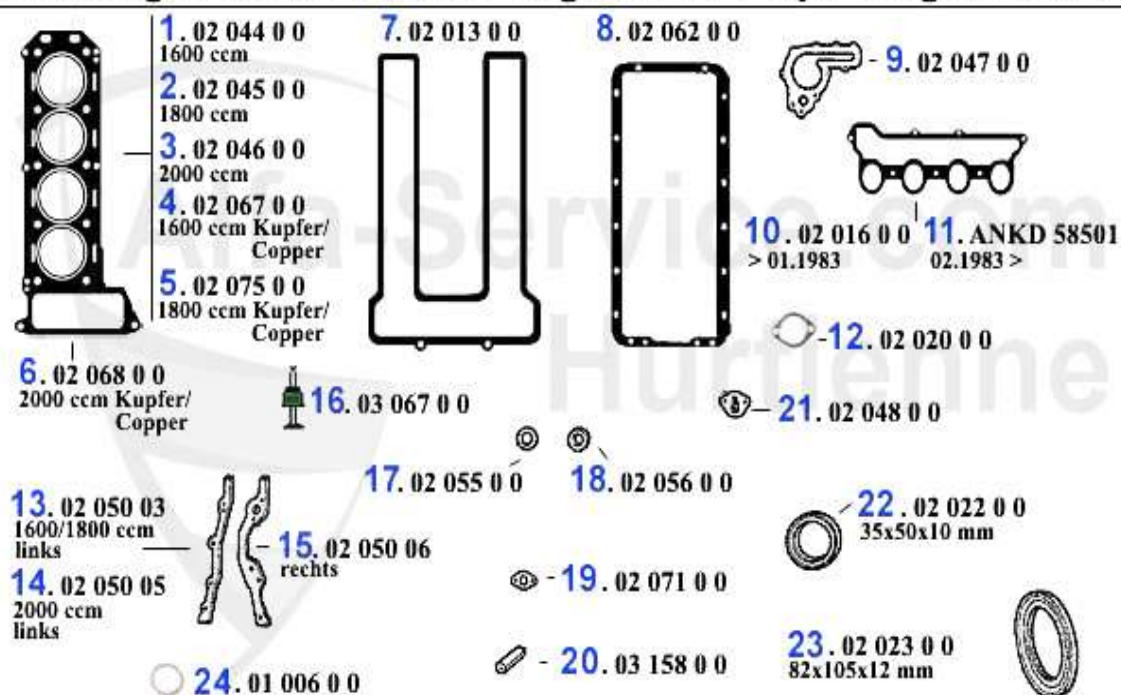

Alfetta > ENGINE > ENGINE GASKETS > GASKETS ENGINE

Dichtungen Motor/Gaskets Engine 116 4-Cyl. Vergaser/Carb.

1	02 044 0 0	CYLINDER HEAD GASKET 1600 REINZ	41.50 EUR
2	02 045 0 0	CYLINDER HEAD GASKET 1750 REINZ ALFETTA, GIULIETTA, GTV (116), 75 1800 >1982	44.90 EUR
4	02 046 0 0	CYLINDER HEAD GASKET 2000 REINZ	55.50 EUR
5	02 075 0 0	COPPER CYLINDER HEAD GASKET 1750	***
6	02 068 0 0	COPPER CYLINDER HEAD GASKET 2000	61.55 EUR
7	02 036 0 0	REINZ CAM COVER GASKET GIULIETTA, GTV4, 75,90	25.89 EUR
7	02 013 0 0	CAM COVER GASKET WITH SILICON STRIP 105, ALFETTA, GIULIETTA, GTV(116) 75,90 div. 4-cylinders	22.90 EUR
8	02 062 0 0	UPPER OIL PAN GASKET WITH METAL	29.50 EUR
9	02 047 0 0	WATER PUMP GASKET	2.80 EUR
10	02 016 0 0	INTAKE MANIFOLD GASKET CARBURETTOR MODELS 1600-2000	10.50 EUR
11	ANKD58501	Ansaugbrückendichtung Alfetta/Giulietta, GTV (116), Spider'90, 75,90 Vergaser Neuer Preis!!	17.15 EUR
12	02 020 0 0	GASKET EXHAUST MANIFOLD-CYLINDER HEAD	2.50 EUR
13	02 050 0 3	TIMING COVER GASKET 1600 LEFT MODELS WITH SPIN-ON OIL FILTER	4.40 EUR
14	02 050 0 5	TIMING COVER GASKET 105 2000, LEFT, ALFETTA, GIULIETTA, GTV(116), 75 1600/1800	4.40 EUR
15	02 050 0 6	TIMING COVER GASKET 1300-2000 RIGHT	4.90 EUR
16	03 067 0 0	VALVE SEAL REINFORCED INLET/BLACK	4.80 EUR
17	02 055 0 0	ALUMINIUM WASHER	1.50 EUR
18	02 056 0 0	FIBER WASHER	1.30 EUR
19	02 071 0 0	GASKET TACHOMETER DRIVE	1.84 EUR
20	03 158 0 0	RUBBERBAND 5th MAIN BEARING	3.20 EUR
21	02 048 0 0	FUEL PUMP GASKET	2.18 EUR
22	02 022 0 0	OIL SEAL (35/50/10) CRANKSHAFT FRONT	7.95 EUR
23	02 023 0 0	OIL SEAL (82/105/12) CRANKSHAFT REAR 105 MODELS >1989, ALFETTA, GIULIETTA, 75, 90, GTV (116), MONTREAL	18.30 EUR
24	01 006 0 0	COPPER WASHER SUMP PLUG	1.50 EUR