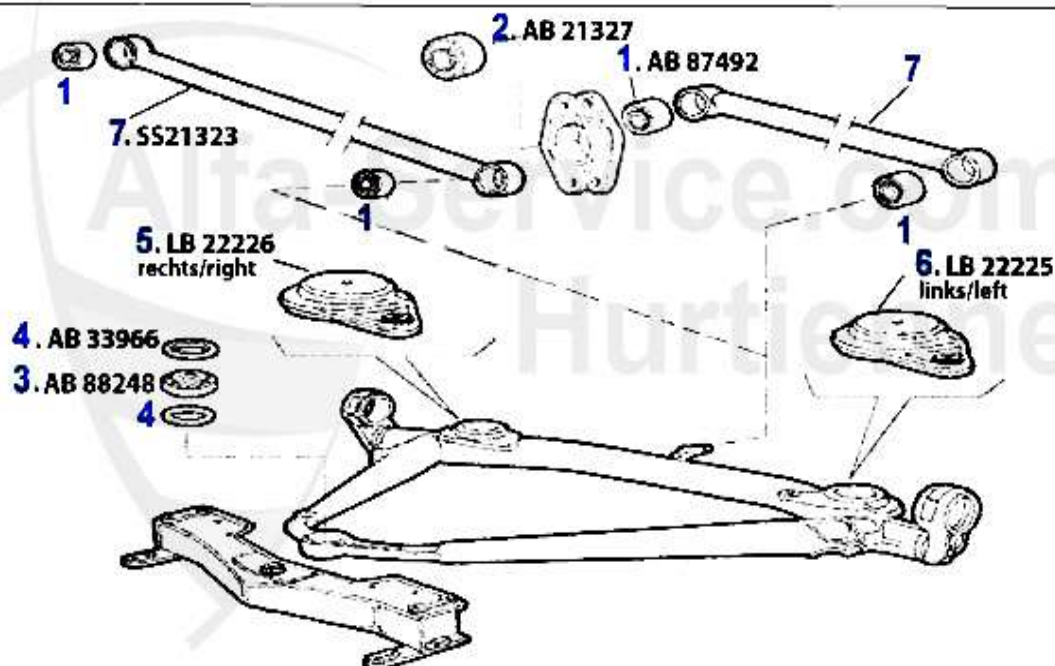

Aufhängung/Attachment Alfetta hinten/rear

1	AB87492	CHASSIS MOUNTING RUBBER REAR AXLE 75, ALFETTA,GIULIETTA,GTV6 needed pieces: 4	7.40 EUR
1	AB1970SF	SUPERFLEX BUSHES SET f. RAER TORSION BAR 116	87.00 EUR
2	AB21327	REAR AXLE BUSH MIDDLE 116	17.90 EUR
3	AB88248	Aufhängungsbuchse hinten Alfetta,Gi ulietta,GT/V (116),75 4-Zylinder	15.47 EUR
4	AB33966	OE. 60533966 RING f. PANHARD/GEAR 116	***
5	LB22226	BEARING SUPPORT REAR-AXLE-FRAME RIGHT 75,GTV/6	79.00 EUR
6	LB22225	BEARING SUPPORT REAR-AXLE- FRAME LEFT 75, GTV/6	79.00 EUR
7	SS21323	OE.60521323 TORSION BAR 116	***