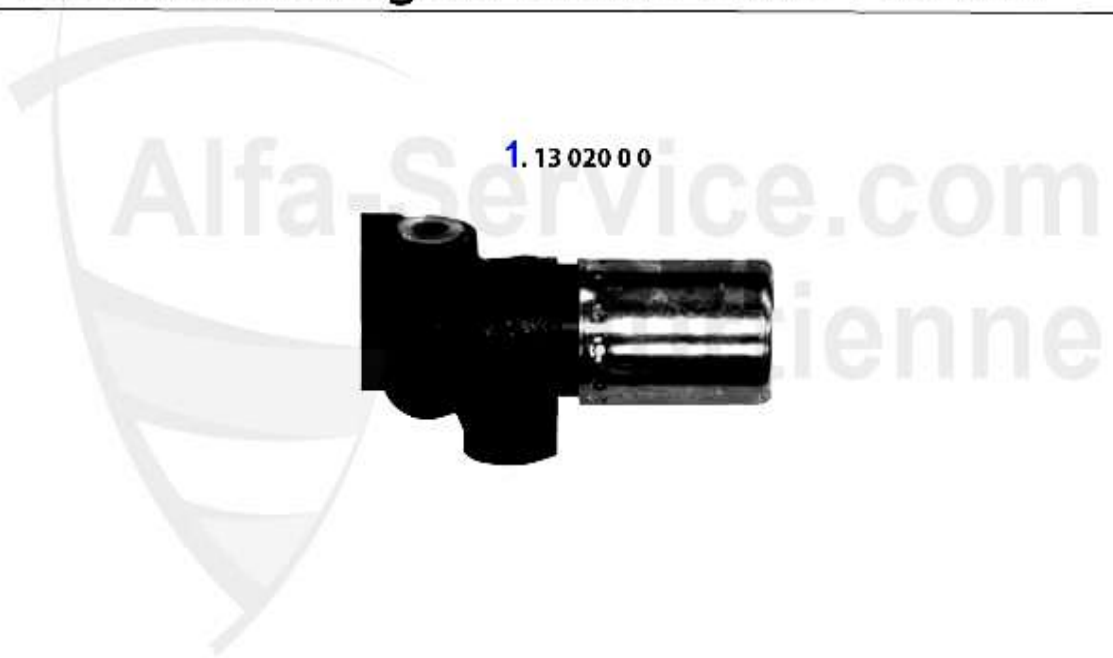

Bremskraftregler/Brake Valve Alfetta

---

1 13 020 00 BRAKE VALVE REAR AXLE

99.00 EUR