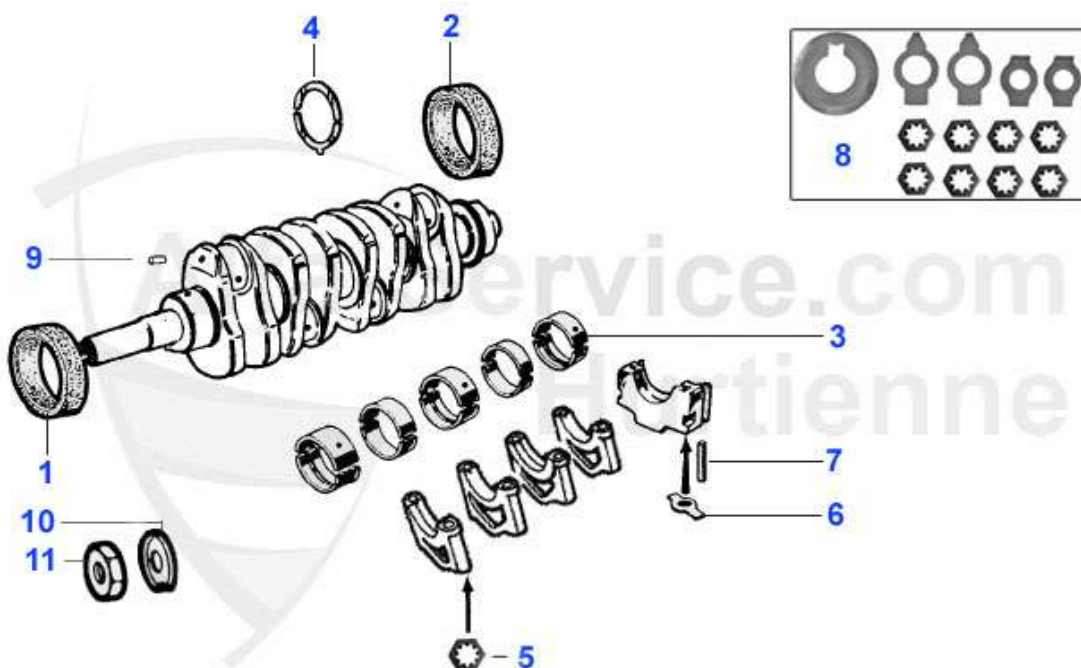

Alfetta > ENGINE > ENGINE BLOCK > CRANKSHAFT

1	02 022 0 0	OIL SEAL (35/50/10) CRANKSHAFT FRONT	7.95 EUR
2	02 023 0 0	OIL SEAL (82/105/12) CRANKSHAFT REAR 105 MODELS >1989, ALFETTA, GIULIETTA, 75, 90, GTV (116), MONTREAL	18.30 EUR
3	03 011 0 0	1300 - 2000 MAIN BEARING 0.20	53.00 EUR
3	03 009 0 0	1300 - 2000 MAIN BEARING SET STD.	47.50 EUR
3	03 075 0 0	1300 - 2000 MAIN BEARING 0.30	71.40 EUR
3	03 076 0 0	MAIN BEARING 1300-2000 0.40	71.40 EUR
3	03 010 0 0	MAIN BEARINGS 1300 - 2000 0,10 OVERSIZE	53.00 EUR
4	03 081 0 0	OE. 60743567 THRUST WASHER STD.	18.00 EUR
5	03 270 0 0	LOCKING PLATE 1/2/3/4 main bearing set	1.70 EUR
6	03 149 0 0	LOCKING PLATE 5th Main Bearing 5th main bearing set	1.50 EUR
7	03 158 0 0	RUBBERBAND 5th MAIN BEARING	3.20 EUR
8	03 273 0 0	LOCKING PLATE SET main bearing set, cam shaft, pulley in front	19.50 EUR
9	03 096 0 0	CRANK SHAFT dowel plug 6,25 mm	1.95 EUR
9	03 095 0 0	CRANK SHAFT dowel plug 6 mm	1.95 EUR
9	03 115 0 0	Alustopfen Kurbelwelle 6mm kurz 6/7/12mm	1.95 EUR
10	03 097 0 0	TAB WASHER CRANKSHAFT/PULLEY 1300-2000	5.20 EUR
11	03 094 0 0	NUT FOR PULLEY	17.30 EUR