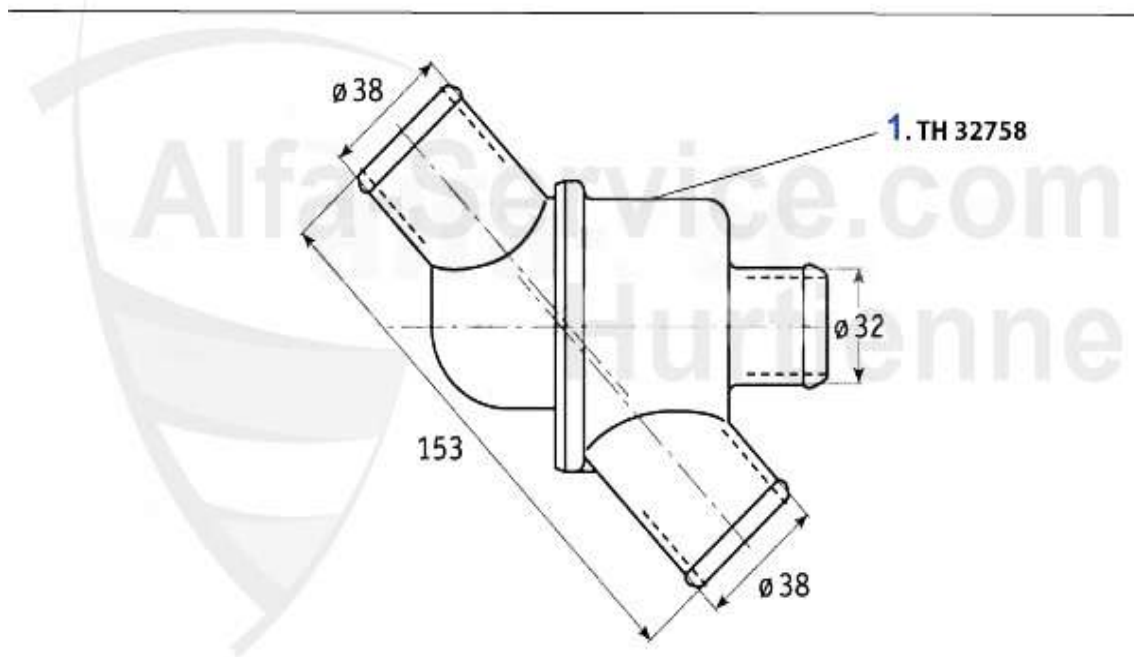

Thermostat Alfetta 2.0 TD

1 TH32758 OE. 60732758 THERMOSTAT Alfetta 2.0/2.4 TD

94.89 EUR