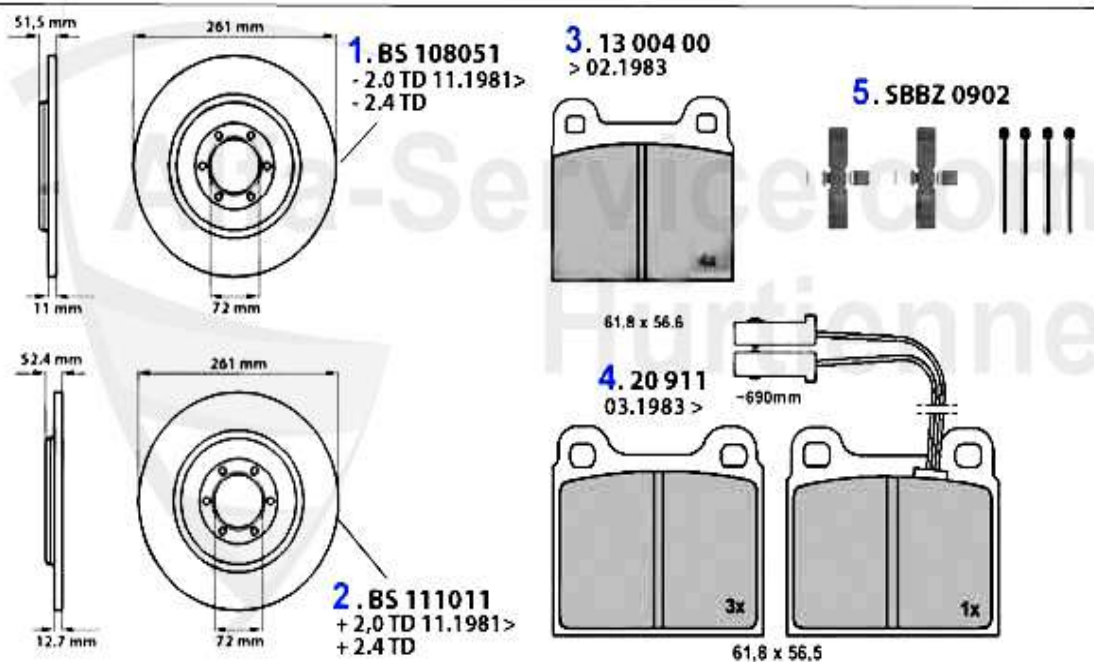

Bremse vorne/Frontbrake Alfetta (116)

1	BS108051	OE.60703487,FRONT BRAKE DISC ALFETTA 1.6/1.8/2.0L 72-84/2.0 TD 79-81,GTV 116,1.6/1.8/2.0 YEAR 76-82	48.73 EUR
2	BS111011	Bremsscheibe VA Alfetta 2.0/2.4 TD bj. 81-84,GTV (116) bj. 78-86, 75 2.0 bj. 05.85-10.88/2.4 TD bj. 09.85-09.88,90 1.8/2.0/ie/V6 bj. 09.84-08.87	56.42 EUR
3	13 004 0 0	1300-1600 FRONT BRAKE PADS	23.18 EUR
4	20911 150 05	FRONT BRAKE PADS 116 4 CYL. 75 1.6/ 1.8 IE >09.89, ATE BRAKE SYSTEM	60.52 EUR
5	SBBZ0902	SBB-Zubehör für 1300400/20034 4x stift 2x kreuzfeder	8.21 EUR