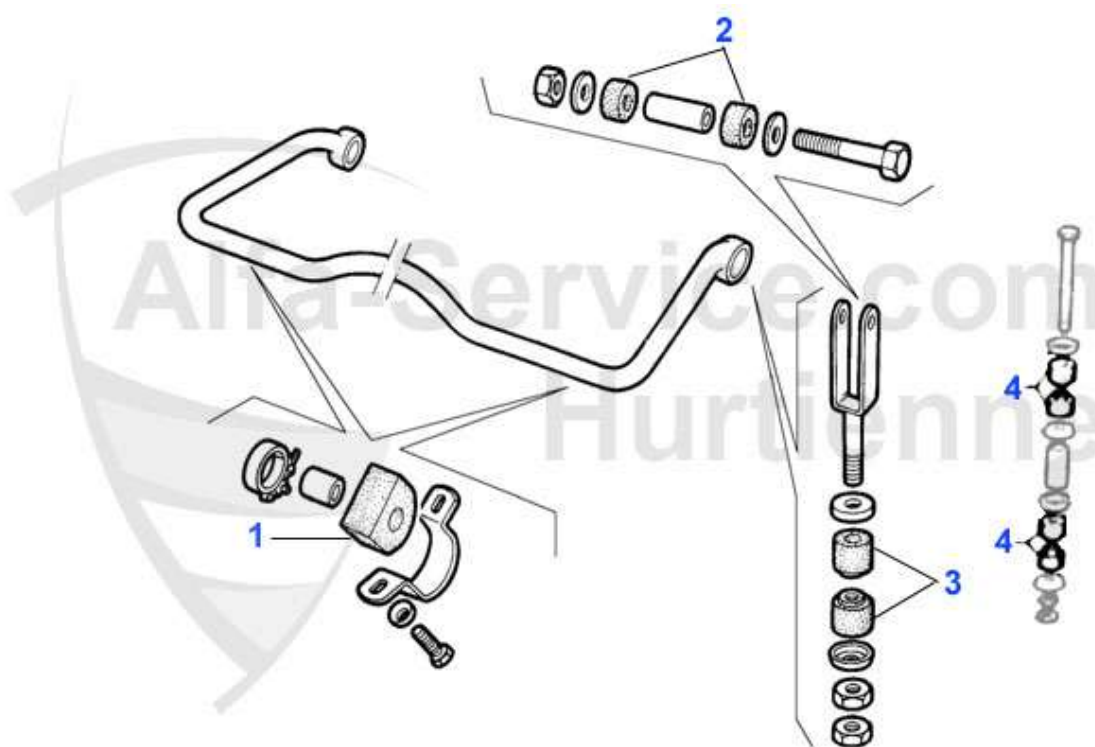

Alfetta > SUSPENSION > REAR STABILISER

1	AB2394	REAR ANTI-ROLL BAR BEARING ALFETTA, GIULIETTA,75 (21mm) REQUIRED PIECES: 2	7.90 EUR
1	AB2395	Gummipuffer Stabilisator HA 75 1.6-1.8 ie benötigte Stückzahl: 2	***
2	AB21366	BUSHING FOR REAR UPPER ANTI-ROLL BAR ALFETTA,GIULIETTA,GTV6 (116),75,90 (PENDULUM SUPPORT 4 PCS PER SIDE)	6.06 EUR
4	AB21364	REAR CONNECTING ROD BUSHING ALFETTA, GIULIETTA,GTV6 (116),75	2.87 EUR