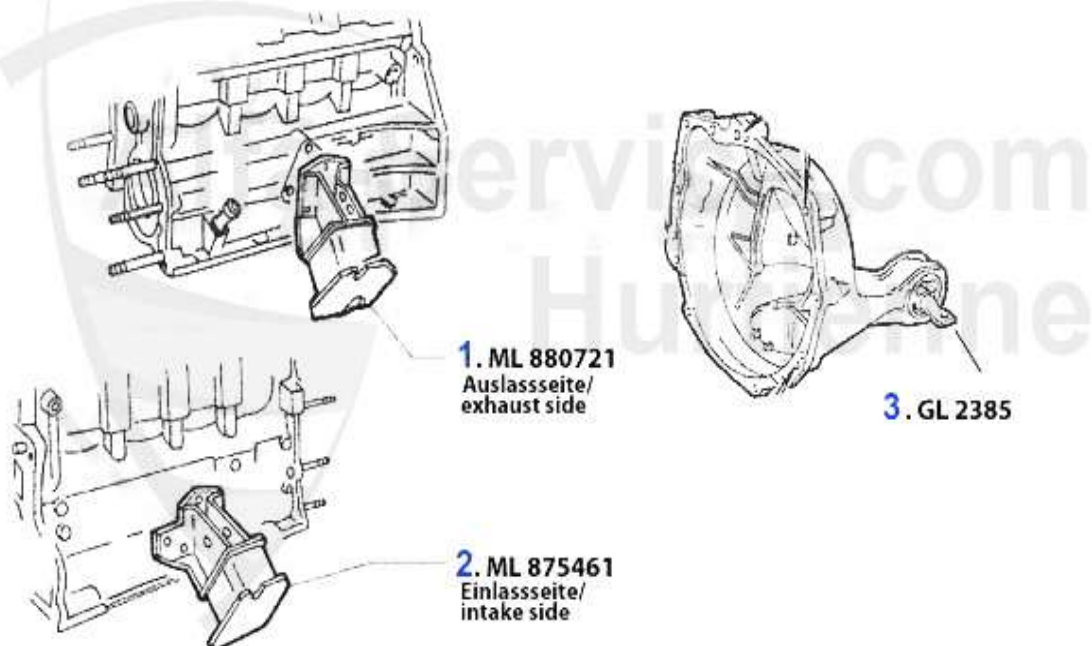

Motorlager/Engine Mount Alfetta

1	ML880721	OE. 60723675 ENGINE MOUNT LEFT 116 4-CYL.	49.00 EUR
2	ML875461	OE. 60521085 ENGINE MOUNT RIGHT 116 4-CYL.	49.00 EUR
3	GL2385	OE. 60522199 ENGINE MOUNT REAR 4 CYL. (62mm)	32.50 EUR