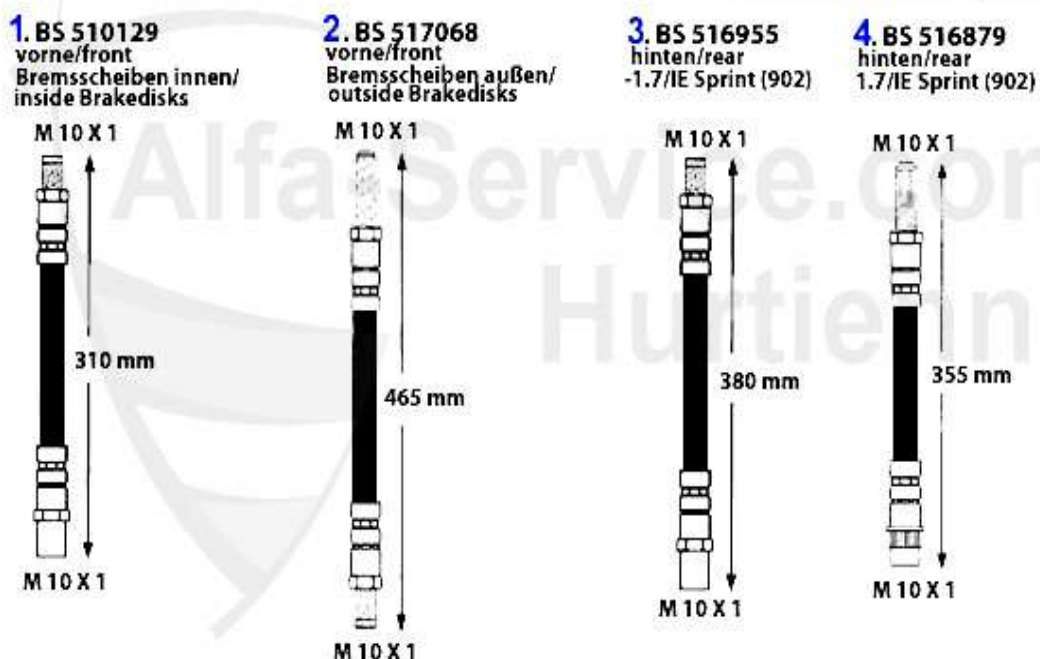

Bremsschlauch/Brake Hose Sud/Sprint

1	BS510129	FRONT BRAKE HOSE SUD/SPRINT ALL TYPES WITH INSIDE BRAKE DISCS	15.90 EUR
2	BS517068	Bremsschlauch vorne 33 (905/7) 1.7 ie /16V 4x4 bj. 87-94, Sud Sprint (902)	20.42 EUR
3	BS516955	OE. 60709428 REAR BRAKE HOSE SUD	23.40 EUR
4	BS516879	OE.60501721 BRAKE HOSE REAR 33/SW 905/7 4X4,SUD WITH DRUM BRAKE	18.16 EUR