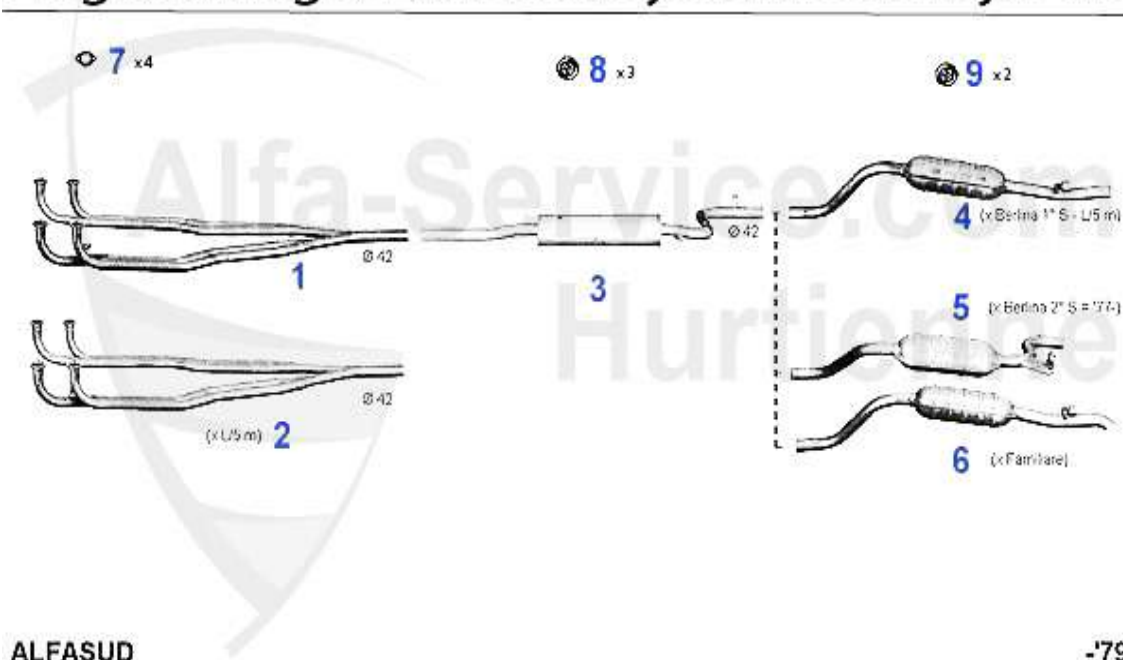

Abgasanlage/Exhaust System Sud Bj. >79

1	VR105501 Hosenrohr Sud Berlina >76	81.04 EUR
2	VR106001 Hosenrohr Sud 1.2-1.5, Berlina 2.S 33 1.5 & QV (905), 1.4 ie. (907) Arna 1.2-1.3 bj. 83-87	121.26 EUR
3	MSD106076 Mitteltopf Sud 1.3/ti & 1.5/ti/S 33 (905) 1.3, 1.5/QV, 1.7ie 33 (907) 1.4 & 1.7 ie	63.40 EUR
4	NSD105507 REAR SILENCER SUD BERLINA 1. SERIES >77	91.30 EUR
5	NSD105707 REAR SILENCER SUD BERLINA 2. SERIES 77-79	61.04 EUR
6	NSD105807 REAR SILENCER SUD FAMILIARE >79	91.30 EUR
7	SAT094405 Abgaskrümmerdichtung Arna, Sud/Sprint, 33 (905/7), 145/6 Boxer	2.77 EUR
8	SAT091012 OE 60503033, RUBBER/EXHAUST MOUNTING DIVERSE TYPES	4.00 EUR