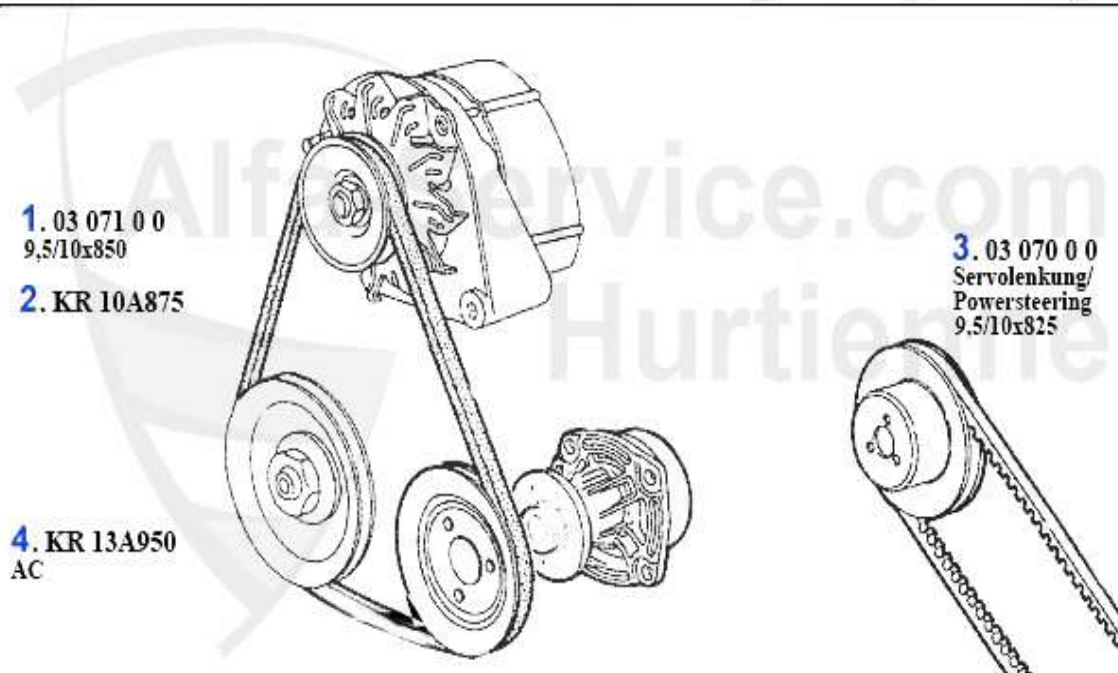

Keilriemen/V-Belts Sud/Sprint (901/2)

1	03 071 0 0	V-BELT 9.5X850	8.70 EUR
2	KR10A875	V-BELT 10X875 Sud/Sprint,Arna	11.90 EUR
3	03 070 0 0	V-BELT 9.5X825 (SPIDER, GT)	8.70 EUR
4	KR13A950	V-BELT 12.5X950 33 (907),145/6 >11.96 CLIMACOMPRESSOR GTV/6	12.85 EUR