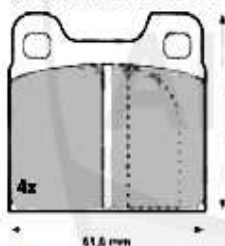

Brembeläge/Brakepads Sud/Sprint vorne/front

1. 20176
vorne/front
ohne Warnkontakt/
wo. abrasion control