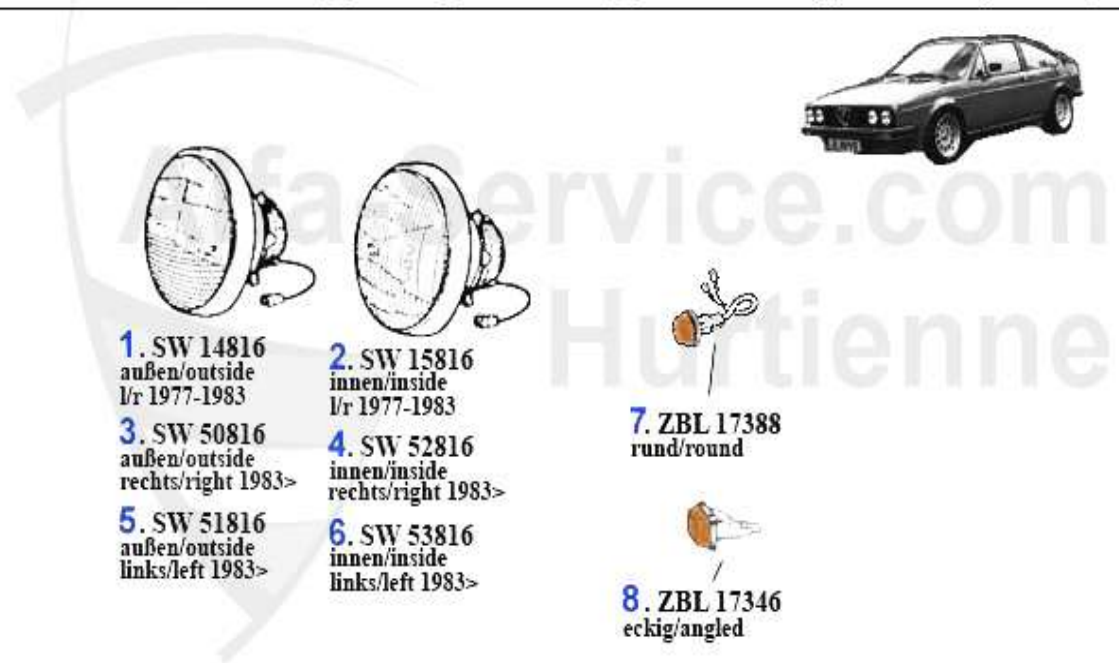

Beleuchtung/Lighting Sud Sprint (902)

1. SW 14816
außen/outside
l/r 1977-1983

3. SW 50816
außen/outside
rechts/right 1983>

5. SW 51816
außen/outside
links/left 1983>

2. SW 15816
innen/inside
l/r 1977-1983

4. SW 52816
innen/inside
rechts/right 1983>

6. SW 53816
innen/inside
links/left 1983>

7. ZBL 17388
rund/round

8. ZBL 17346
eckig/angled

1	SW14816	Hauptscheinwerfer li/re (außen) Sud Sprint Bj. 77-83	***
2	SW15816	Fernscheinwerfer li/re (innen) Sud Sprint,Bj. 77-83	68.32 EUR
3	SW50816	Hauptscheinwerfer rechts Sud Sprint (außen) H1 3.Serie Bj. 83>	***
4	SW52816	Fernscheinwerfer rechts (innen) Sud Sprint Bj. 83>	***
5	SW51816	Hauptscheinwerfer links Sud Sprint (außen) H1 3.Serie Bj. 83>	***
6	SW53816	Fernscheinwerfer links (innen) Sud Sprint Bj. 83>	***
7	ZBL17388	Zusatz-Blinkleuchte Sud Bj. 77>	***
8	ZBL17346	FRONT FENDER SIDE LAMP ALFETTA/GTV (116) YEAR 75>,SUD SPRINT(901/2)	***