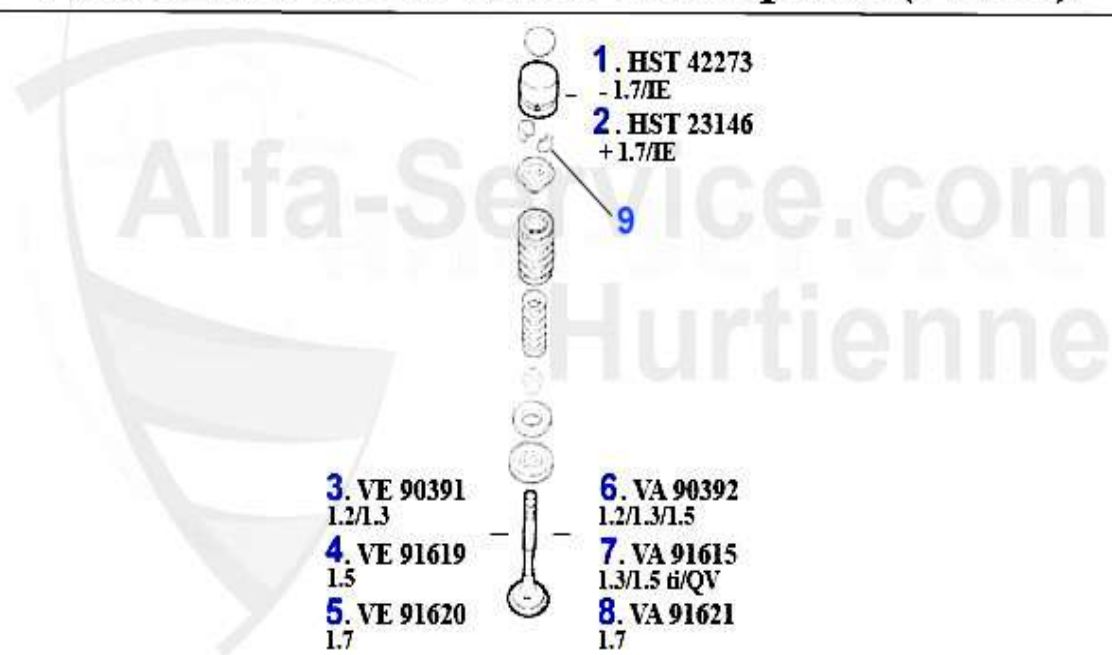

Ventiltrieb/Valve Train Sud/Sprint (901/2)

1	HST42273	OE. 5942273 TAPPET Sud/Sprint,33 (905) 1.2/1.3/1.5	12.79 EUR
2	HST23146	hydraulic valve lifter SUD/SPRINT 33 145/6 1.4/1.6/1.7 ie	19.39 EUR
3	VE90391	OE. 60504051/60504783/60506548 INTAKE VALVE BOXER 1.2/1.3/1.5	11.19 EUR
4	VE91619	OE. 60524033 VALVE INTAKE Sud/Sprint 1.5 ti,33 (905) QV	15.39 EUR
5	VE91620	OE. 60515042 VALVE INTAKE Sud Sprint, 33 (905/7) 1.7 8V	15.39 EUR
6	VA90392	OE. 60503993 EXHAUST VALVE BOXER 1.2/1.3/1.5	29.24 EUR
7	VA91615	OE. 60504784 VALVE EXHAUST Sud/Sprint/ 33 (905) 1.3 S, 1.5 TI	30.77 EUR
8	VA91621	OE. 60515041 VALVE EXHAUST Sud Sprint, 33 (905/7) 1.7 8V	30.77 EUR
9	VK 8	Valve cotters 8mm twin spark OE.60503036	1.79 EUR