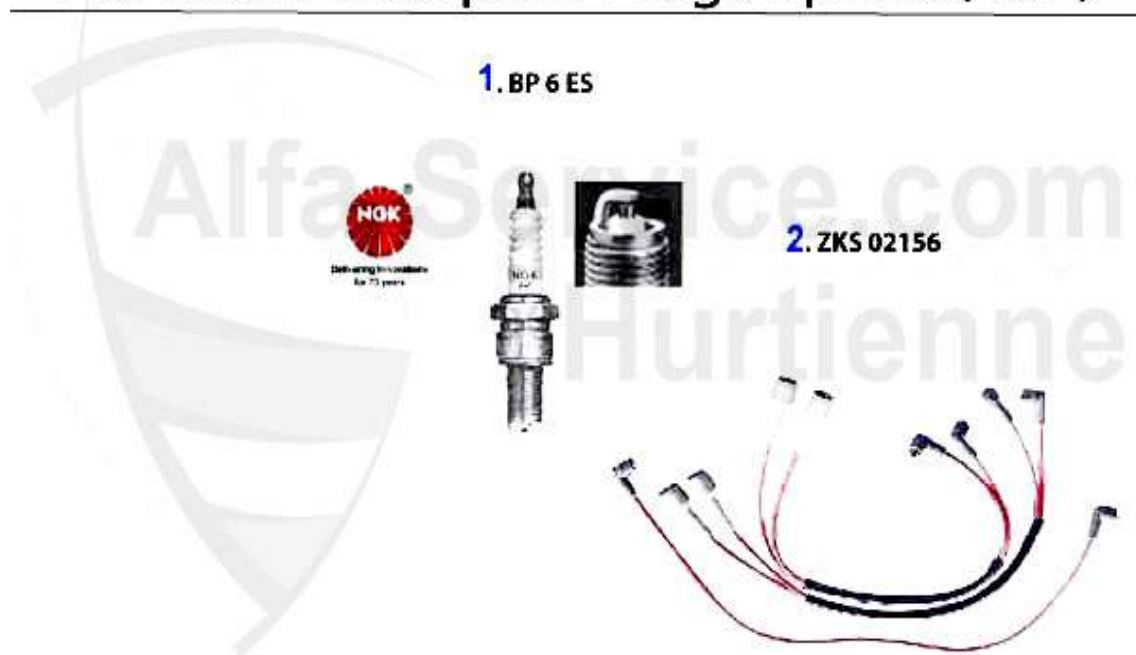

Zündkerzen/Spark Plugs Sprint (902)

1	BP 6 ES	SPARK PLUG NGK 33 1.3/1.4/1.7 ie 1.6/1.8/TURBO/2.0ie/3.0 V6, 90 1.8/ 90 1.8/2.0ie, 145/6 1.4/1.6IE ALFETTA GT/V(116)1.8/2.0 SUD/SPRINT 1.2/1.3/1.5 TI,ARNA 1.2/1.3/TI,SPIDER(115)1.6/2.0 79>,166 2.0 V6 TURBO	2.67 EUR
2	ZKS02156	IGNITION WIRE SET SUD/SPRINT, 33 (905) carburator version	48.99 EUR