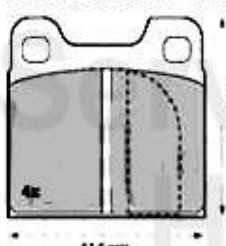

2. 20239
vorne/front
mit Warnkontakt/
with abrasion control