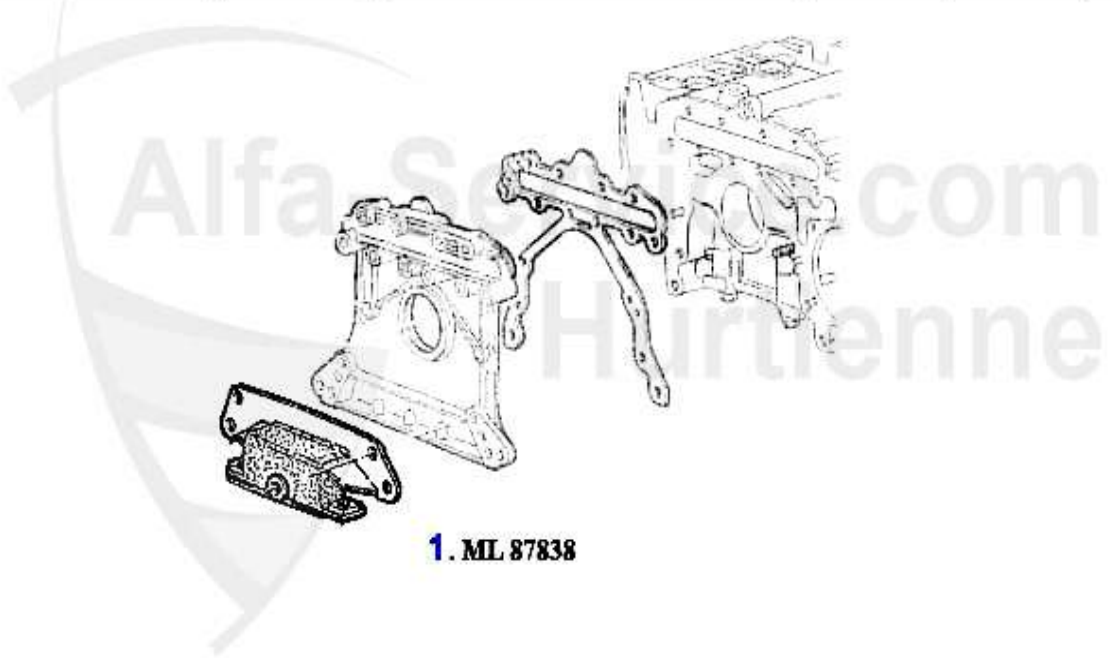

## Motorlager/Engine Mount Sud/Sprint (901/2)

1 ML87838 OE. 60501321 ENGINEMOUNT Sud/Sprint, 33 (905/7)

65.00 EUR