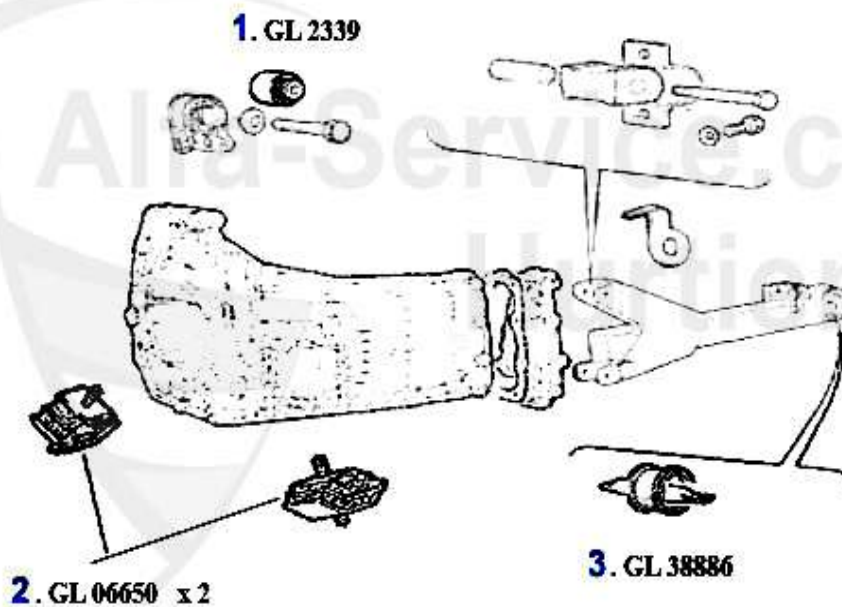

Getriebeaufhängung/Gear Mount Sud/Sprint (901/2)

1	GL2339	OE.60501320 gearbox mount front 33, Arna, Sud/Sprint	38.47 EUR
2	GL06650	OE. 60506650 GEAR BOX MOUNT BOXER	28.21 EUR
3	GL38886	OE. 60501314 rear TRANSMISSION MOUNT Sud/Sprint, 33 (905/7)	6.46 EUR