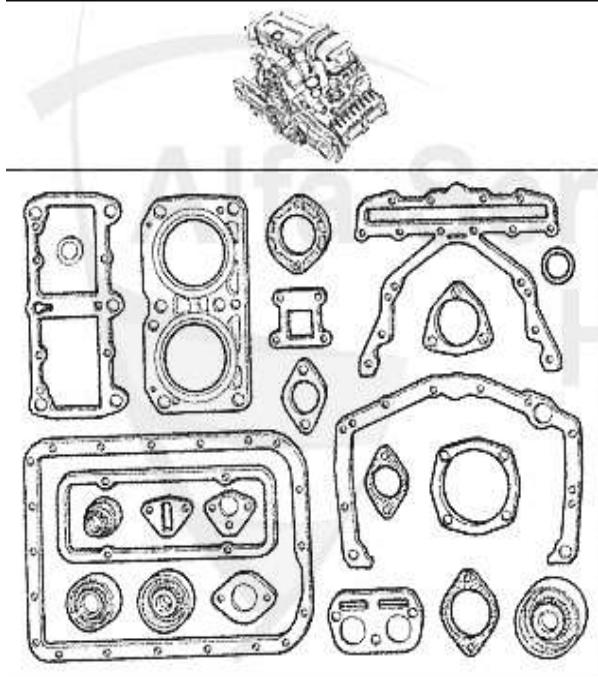

Motordichtsatz/Full Set Sud/Sprint (901/2)

1. MDS 41700
(901) Ø 81mm
1.2/1.3/ti, 1971-1986

2. MDS 41800
(901/2) Ø 81mm
1.3 ti, 86 PS/HP, 1980-1984

3. MDS 41900
(901/2) Ø 85 mm
1.5/ti, 83/95 PS/HP

4. MDS 42000
(902) Ø 85 mm
1.5 ti, 102/105 PS/HP

5. MDS 42100
(902) Ø 88 mm
1.7 / IE

1	MDS41700 ENGINE GASKET SET ARNA,SUD/SPRINT,33 (905) 1.2/1.3 71-87	152.86 EUR
2	MDS41800 ENGINE GASKET SET ARNA,SUD/SPRINT,33 1.3 79-89	152.86 EUR
3	MDS41900 OE. 60778163 FULL SET BOXER 1.5/TI	204.14 EUR
4	MDS42000 ENGINE GASKET SET SUD/SPRINT,33 1.5/ TI/QV 62-77 KW 79-89	135.92 EUR
5	MDS42100 ENGINE GASKET SET SUD/SPRINT,33/SW (905/7) 1.7 IE/QV 8V 87-94	141.99 EUR