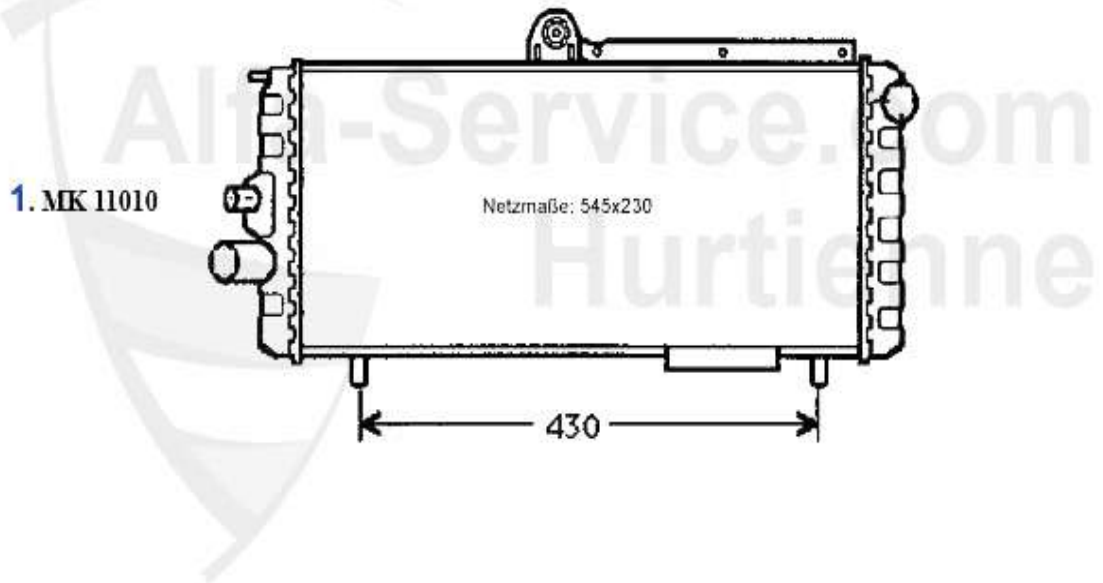

Kühler/Radiator Sud/Sprint (901/2)

---

1 MK11010 RADIATOR 33 (905),ARNA,SUD/SPRINT 1.2/ 1.3/1.5/1.7 73-89

193.89 EUR