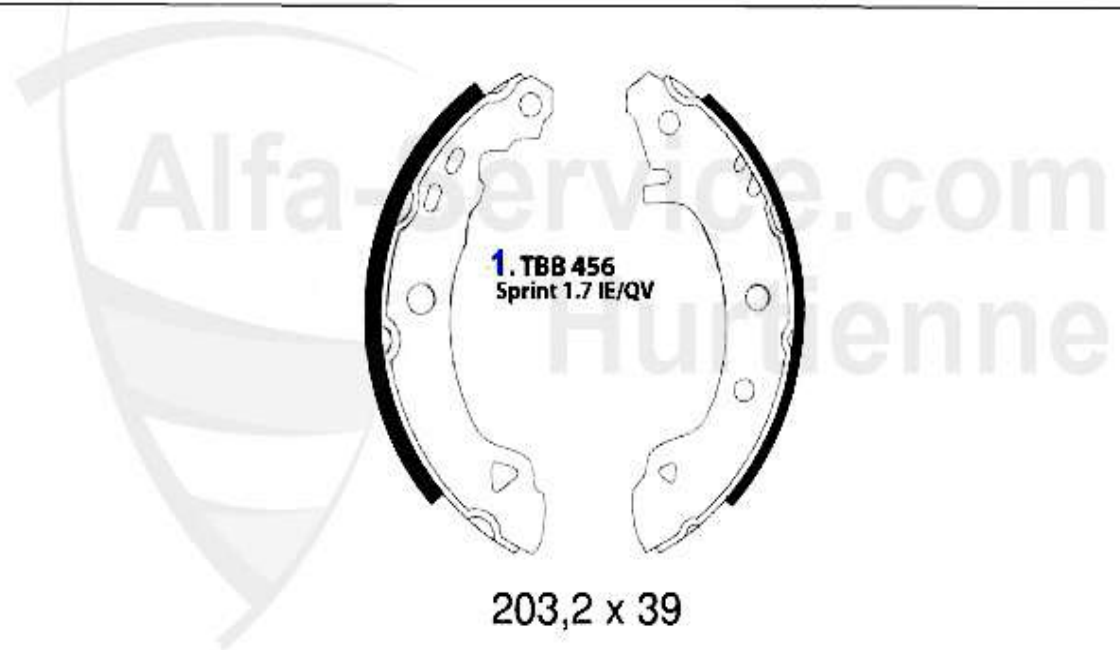

Bremsbacken/Drumbrakecovering Sud/Sprint

---

1 TBB456 Bremsbackensatz 33 (905/7) Sud Sprint 1.7 Bremssystem: Bendix

60.21 EUR

Bremszangen/Calipers Sud/Sprint (901/2)

1. BZ 211001
links/left
vorne/front
alle/all 901
902 >12.1983

2. BZ 211002
rechts/right
vorne/front
alle/all 901
902 >12.1983

3. BZ 211011
links/left
vorne/front
902 - 01.1984>

4. BZ 211012
rechts/right
vorne/front
902 - 01.1984>

5. BZ 211003
links/left
hinten/rear

6. BZ 211004
rechts/right
hinten/rear

1	BZ211001	brake caliper front left side Sud/ Sprint 71-84, 2 piston brake system ATE, exchange part	168.00 EUR
2	BZ211002	brake caliper front right side SUD/ Sprint 71-84, 2 piston brake system ATE, exchange part	168.00 EUR
3	BZ211011	Bremssattel vl Sud Sprint 1.4/1.5/ 1.7 ie bj. 01.84>,33/SW (905) 1.2/ 1.3/1.5/QV/4x4 Bremssystem: Bendix 1-Kolben Austauschteil	74.38 EUR
4	BZ211012	Bremssattel vr Sud Sprint 1.4/1.5/ 1.7ie bj. 01.84>,33/SW (905) 1.2/ 1.3/1.5/QV/4x4 Bremssystem: Bendix 1-kolben Austauschteil	74.38 EUR
5	BZ211003	BREAK CALIPER SUD, REAR LEFT	129.00 EUR
6	BZ211004	BREAK CALIPER SUD, REAR RIGHT	129.00 EUR
7	RSBS042	REPAIR KIT REAR CALIPPER Sud/Sprint	16.31 EUR
7	RSBS089	Rep.-Satz Bremssattel vorne Sud/Spr int (Ate Bremsanlage)	19.16 EUR