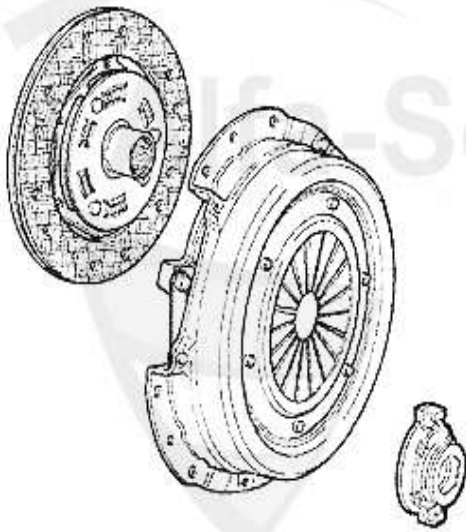

## Kupplungs-Kit/Clutch Set Sud (901)

1. KK 056002

Ø 200 mm

1.2/1.3 - 44/46/50/51/55 KW

2. KK 338001

Ø 200 mm

1.3/1.5 - 61/63/70/77 KW

1	KK056002	CLUTCH SET ARNA,SUD (901) 1.2/1.3 33 (905/7) 1.4IE/1.5/IE	164.14 EUR
2	KK338001	OE. 5893958 CLUTCH KIT BOXER 200 mm	204.14 EUR

## Kupplungs-Kit/Clutch Set Sud/Sprint (902)

---

1. KK 338001

Ø 200 mm

---

1 KK338001 OE. 5893958 CLUTCH KIT BOXER 200 mm

204.14 EUR