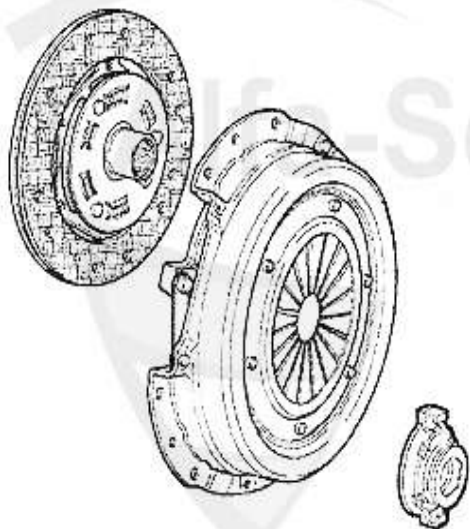

Kupplungs-Kit/Clutch Set Sud (901)

1. KK 056002

Ø 200 mm

1.2/1.3 - 44/46/50/51/55 KW

2. KK 338001

Ø 200 mm

1.3/1.5 - 61/63/70/77 KW

1	KK056002	CLUTCH SET ARNA,SUD (901) 1.2/1.3 33 (905/7) 1.4IE/1.5/IE	164.14 EUR
2	KK338001	OE. 5893958 CLUTCH KIT BOXER 200 mm	204.14 EUR