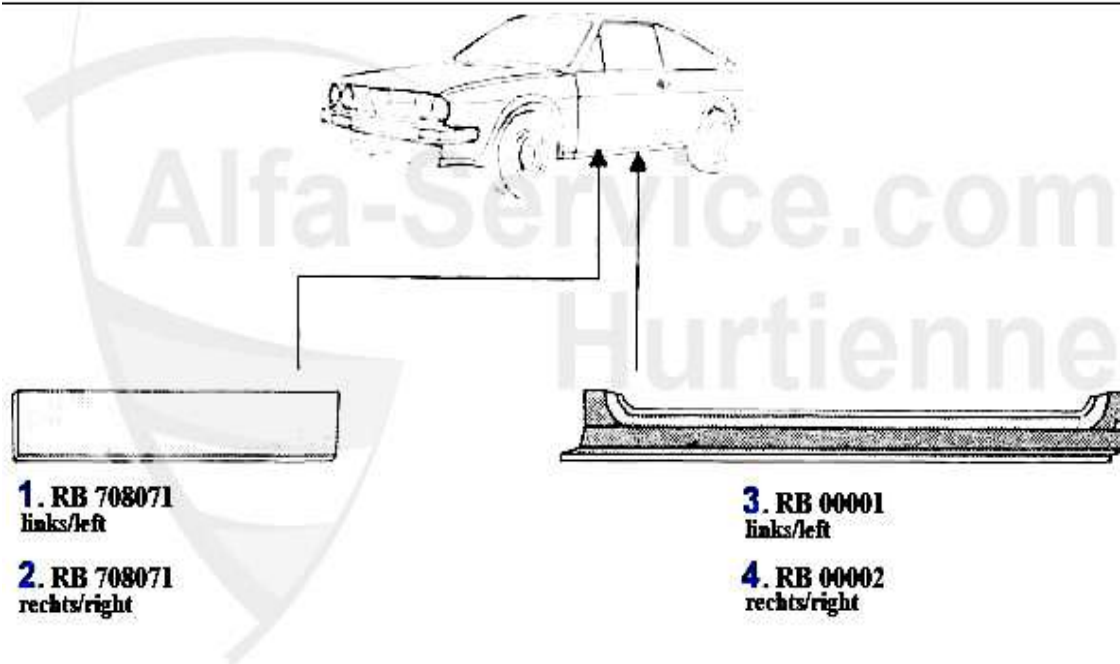

Repararturbleche/Repair Panels Sud Sprint (902)

1	RB708071	EXTERIOR DOOR PANEL LEFT SUD SPRINT	27.18 EUR
2	RB708072	EXTERIOR DOOR PANEL RIGHT SUD SPRINT	27.18 EUR
3	RB00001	INSPECTION DOOR LEFT SUD SPRINT	47.01 EUR
4	RB00002	INSPECTION DOOR RIGHT SUD SPRINT	47.01 EUR