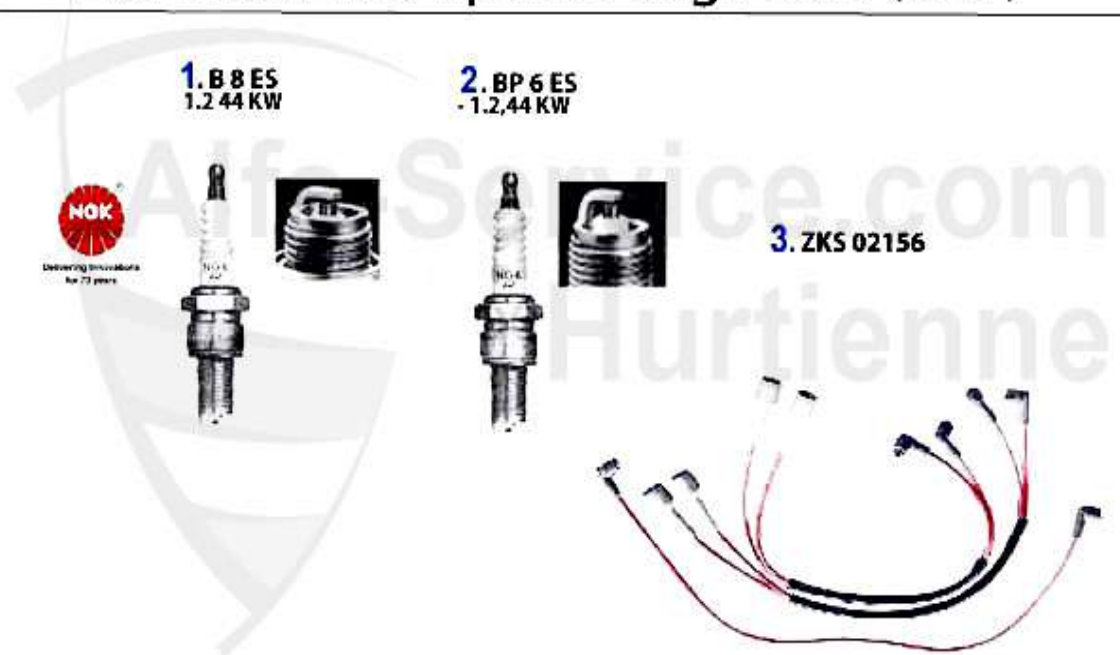

Zündkerzen/Spark Plugs Sud (901)

2	BP 6 ES	SPARK PLUG NGK 33 1.3/1.4/1.7 ie 1.6/1.8/TURBO/2.0ie/3.0 V6, 90 1.8/ 90 1.8/2.0ie, 145/6 1.4/1.6IE ALFETTA GT/V(116)1.8/2.0 SUD/SPRINT 1.2/1.3/1.5 TI,ARNA 1.2/1.3/TI,SPIDER(115)1.6/2.0 79>,166 2.0 V6 TURBO	2.67 EUR
3	ZKS02156	IGNITION WIRE SET SUD/SPRINT, 33 (905) carburator version	48.99 EUR