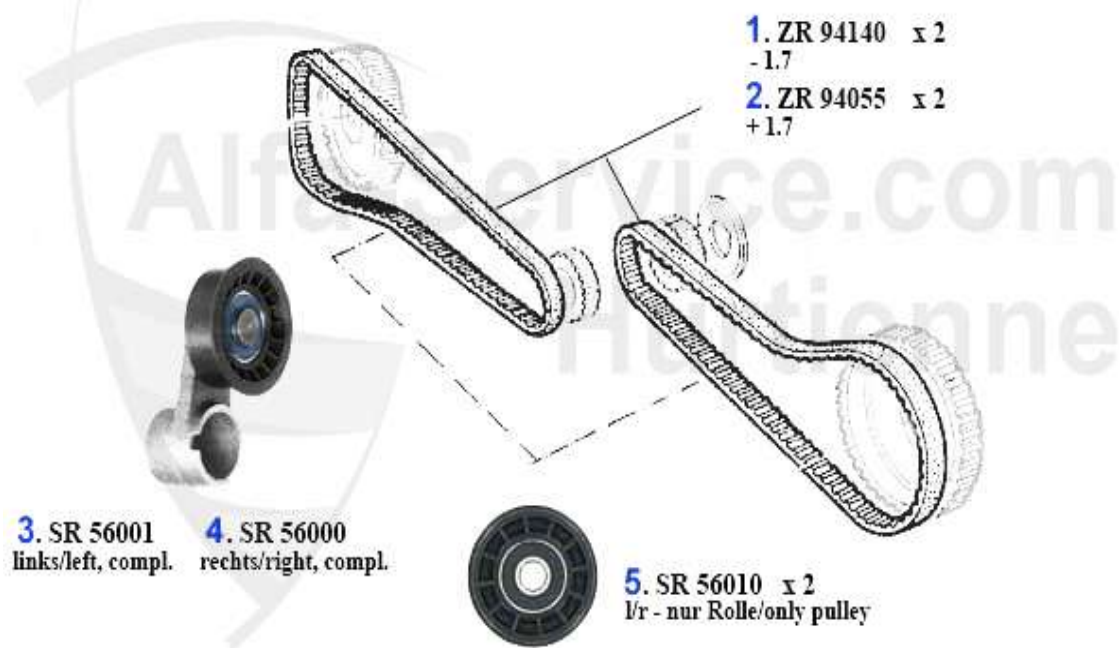

Zahnriemen/Timing Belt Sud/Sprint (901/2)

1	ZR94140	OE. 60503002 TIMING BELT BOXER	20.11 EUR
2	ZR94055	DRIVE BELT 100S170 33 (905/7) 1.3/1.5/ 1.7/ie/16V/QV,145/6 1.4/1.6 ie CAMSHAFT	23.21 EUR
3	SR56001	OE. 60504225 BELTSTRETCHER left BOXER	62.88 EUR
4	SR56000	OE. 60504224 BELTSTRETCHER right BOXER	62.88 EUR
5	SR56010	DRIVE BELT TENSIONER 33,145/6 IE 16V (ONLY PULLEY)	32.01 EUR