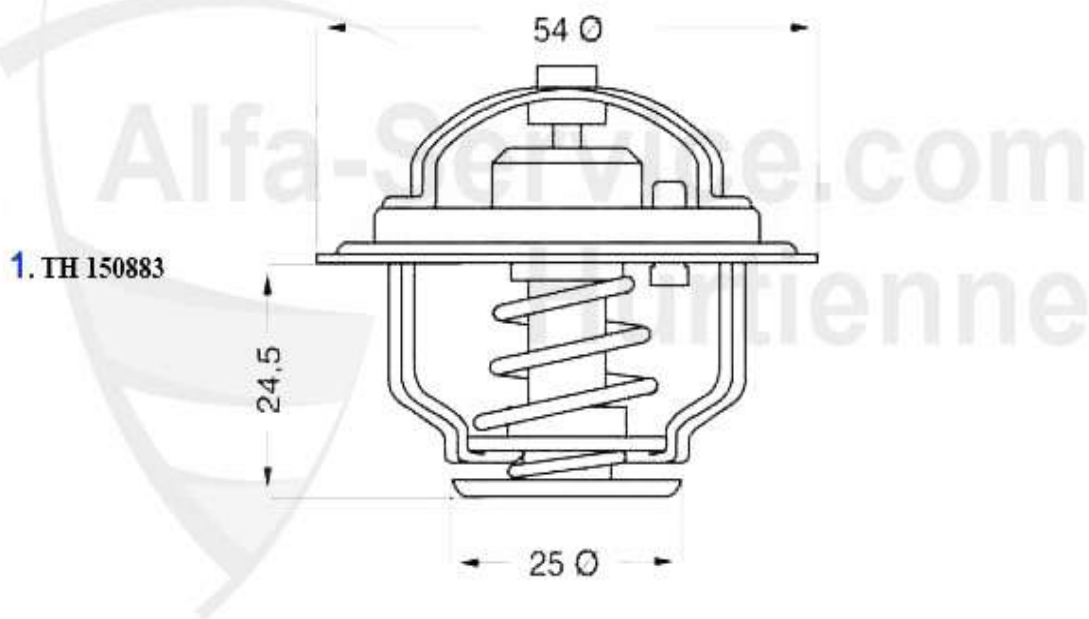

Thermostat Sud/Sprint (901/2)

1 TH150883 OE. 60504230 THERMOSTAT SUD/SPRINT (901/2), 33 (905) 1.2/1.3

16.90 EUR