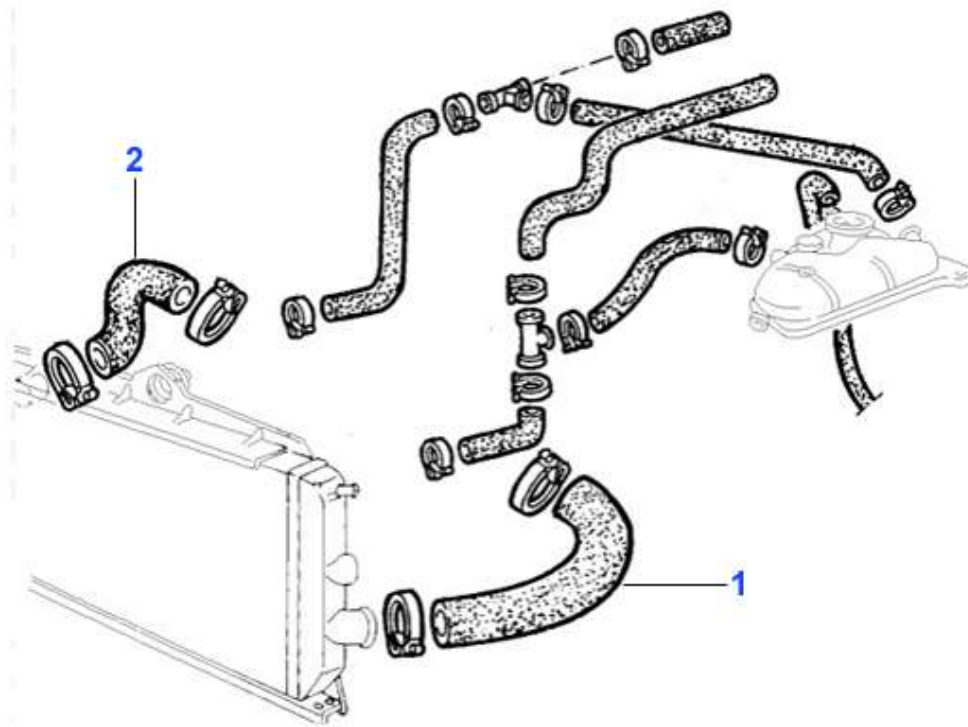

## Wasserpumpe/Waterpump Sud/Sprint (901/2)

---

1. WP 2110

---

1 WP02110 OE. 60614390 WATERPUMP BOXER

53.86 EUR

Alfa Sud/Sprint > ENGINE > COOLING SYSTEM > HOUSES

1	KWS09745 LOWER WATER HOSE SUD/SPRINT > MOT.05886	***
1	KWS03117 Kühlwasserschlauch unten Sud/Sprint Mot. 058087>,33 (905)	***
2	KWS02968 UPPER WATER HOSE SUD/SPRINT, 33 (905)	10.26 EUR