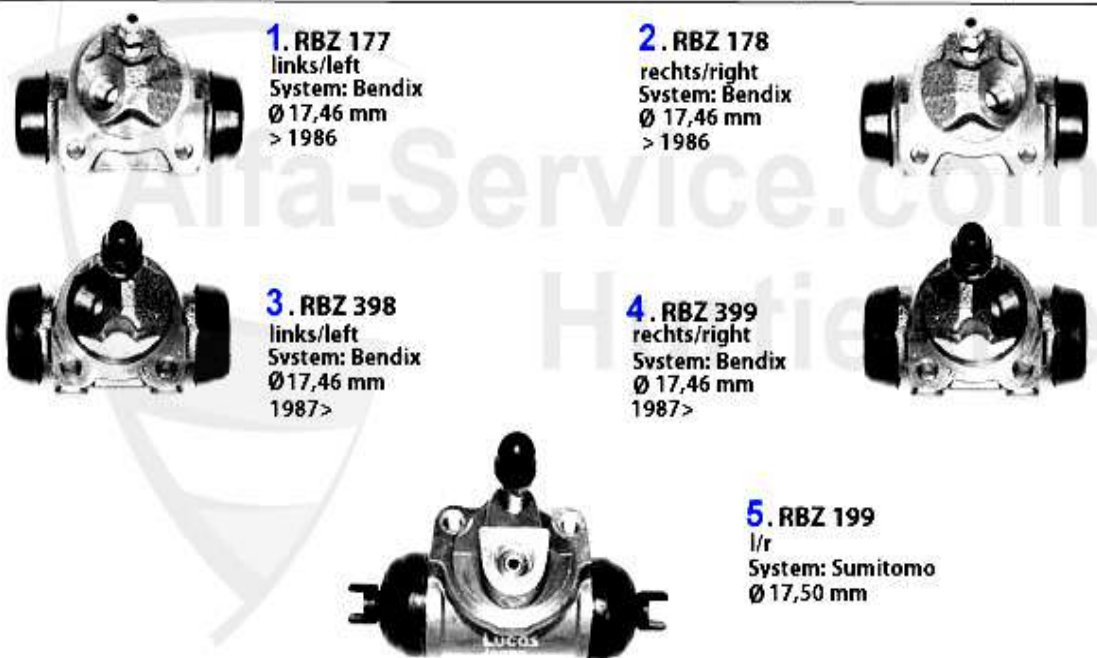

Radbremszylinder/Wheel Brake Cyl. Sud/Sprint

1	RBZ177	WHEEL CYLINDER LEFT 33 (905) 1.2/1.3/ 1.5/QV	44.63 EUR
2	RBZ178	WHEEL CYLINDER RIGHT 33 (905) 1.2/1.3 1.5/QV	44.63 EUR
3	RBZ398	WHEEL CYLINDER LEFT 33 (905/7) 04.88>	16.90 EUR
4	RBZ399	WHEEL CYLINDER RIGHT 33 (905/7) 04.88>	16.90 EUR
5	RBZ199	WHEEL CYLINDER ARNA 1.2/1.3/TI ALU	71.71 EUR