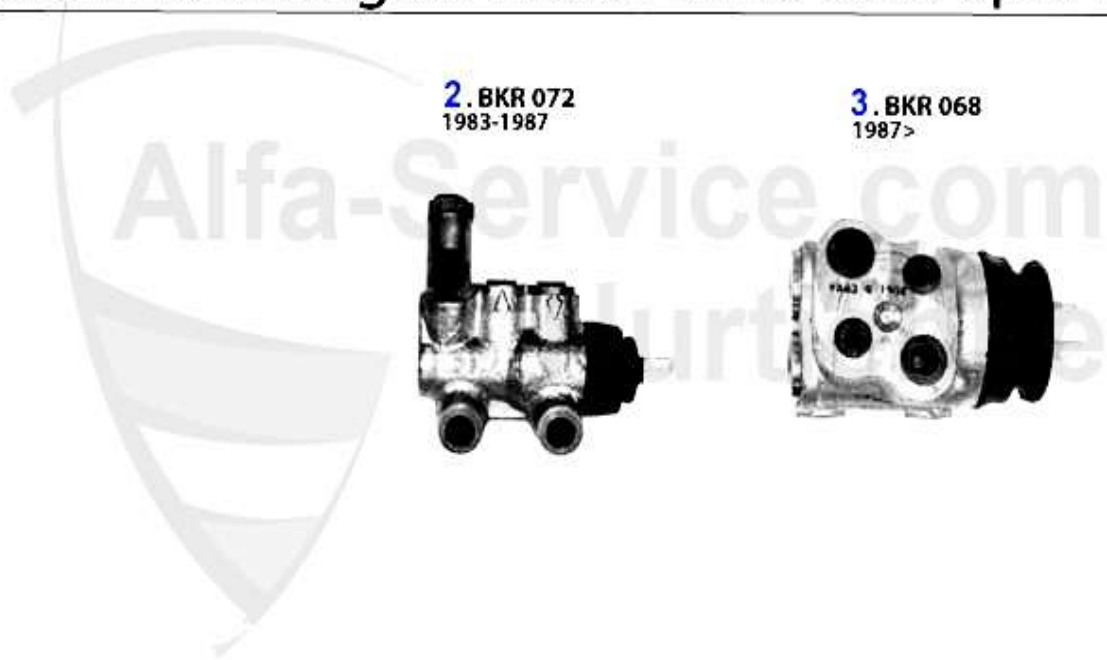

Bremskraftregler/Brake Valve Sud/Sprint

2. BKR 072
1983-1987

3. BKR 068
1987>

2	BKR072	BRAKE PRESSURE REGULATOR SUD/ SPRINT 80-87, 33 (905)	145.85 EUR
3	BKR068	OE.60501737, brake pressure regulator sud sprint year 87-89, 33/SW(907)	108.89 EUR