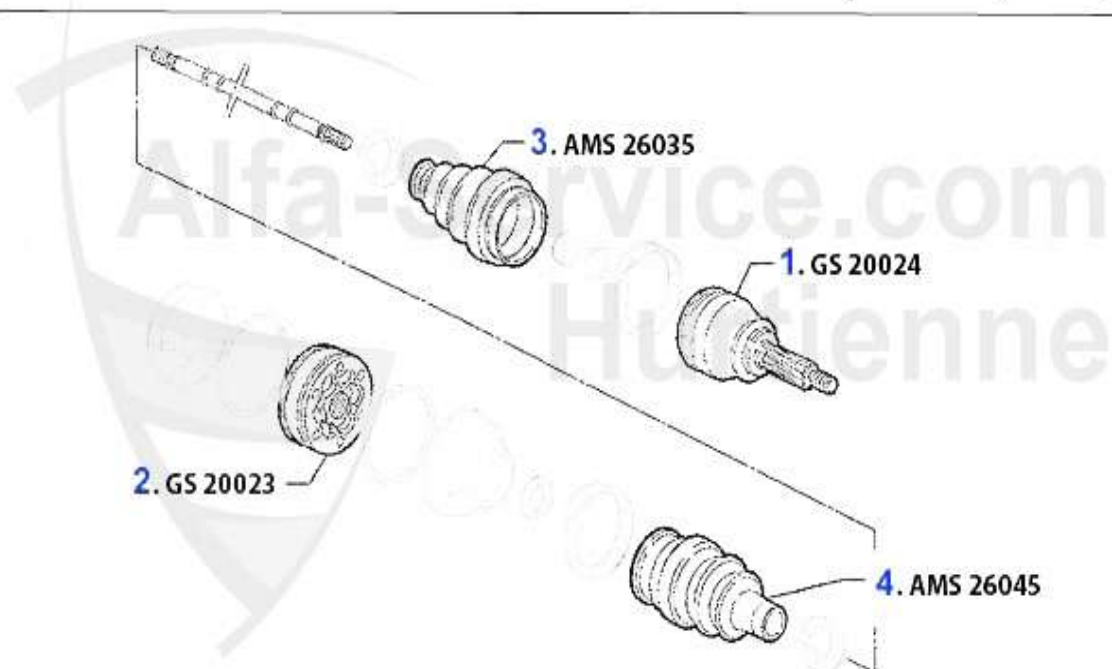

Antriebswelle/Driveshaft Sud Sprint (902)

1	GS20024	Gelenksatz außen Sud/Sprint 1.3/1.5 ti	128.23 EUR
2	GS20023	Gelenksatz innen Sud/Sprint,Arna,33 (905/7)	101.55 EUR
3	AMS26035	OUTER DRIVE SHAFT BOOT SET (WHEELSIDE) (Sud/Sprint)	12.83 EUR
4	AMS26045	INNER DRIVE SHAFT BOOT SET (GEARSIDE) Sud/Sprint	16.31 EUR