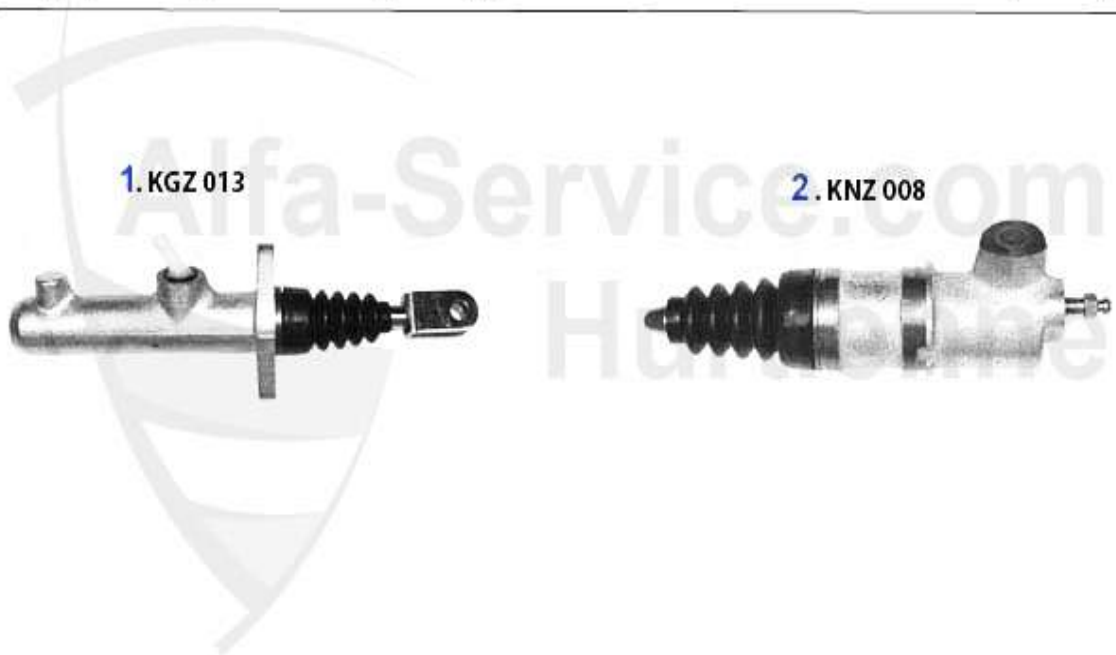

## Kupplungs-Kit/Clutch Set Sud/Sprint (902)

---

1. KK 338001

Ø 200 mm

---

1 KK338001 OE. 5893958 CLUTCH KIT BOXER 200 mm

204.14 EUR

## Kupplungsbetätigung/Clutch Actuation Sud (901)

1	KGZ013	OE. 60501235 CLUTCH MASTER CYLINDER	71.29 EUR
2	KNZ008	OE. 60502665 CLUTCH SLAVE CYLINDER	51.50 EUR