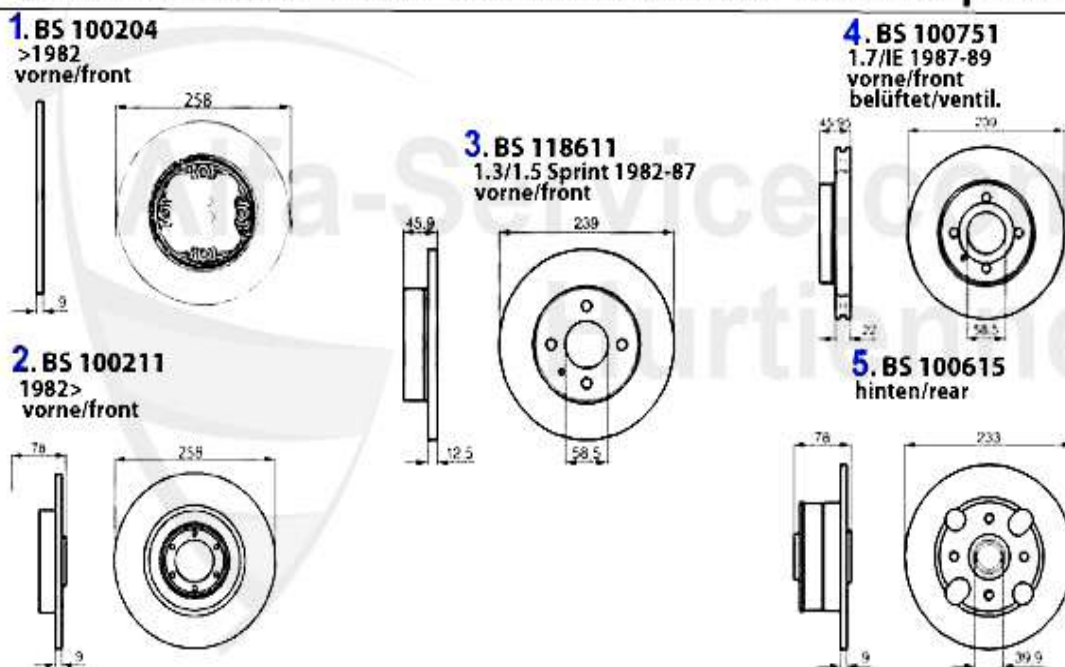

Bremsscheiben/Brakedisks Sud/Sprint

1	BS100204	OE. 60718737 FRONT BRAKE DISK SUD/SPRINT >07.1982 4-holes	58.37 EUR
2	BS100211	OE. 60703237 FRONT BRAKE DISK SUD/SPRINT 08.1982> 6-holes	49.04 EUR
3	BS118611	BRAKE DISC FRONT 33 (905/7) 1.3/1.4/1.5/ 1.7/IE/16V/4X4/QV 86-94	39.32 EUR
4	BS100751	BRAKE DISC FRONT 33 (907) 1.7/IE/16V/ 4X4/QV,SUD SPRINT 1.7	69.00 EUR
5	BS100615	OE. 60750699 REAR BRAKE DISC SUD/SPRINT	62.00 EUR