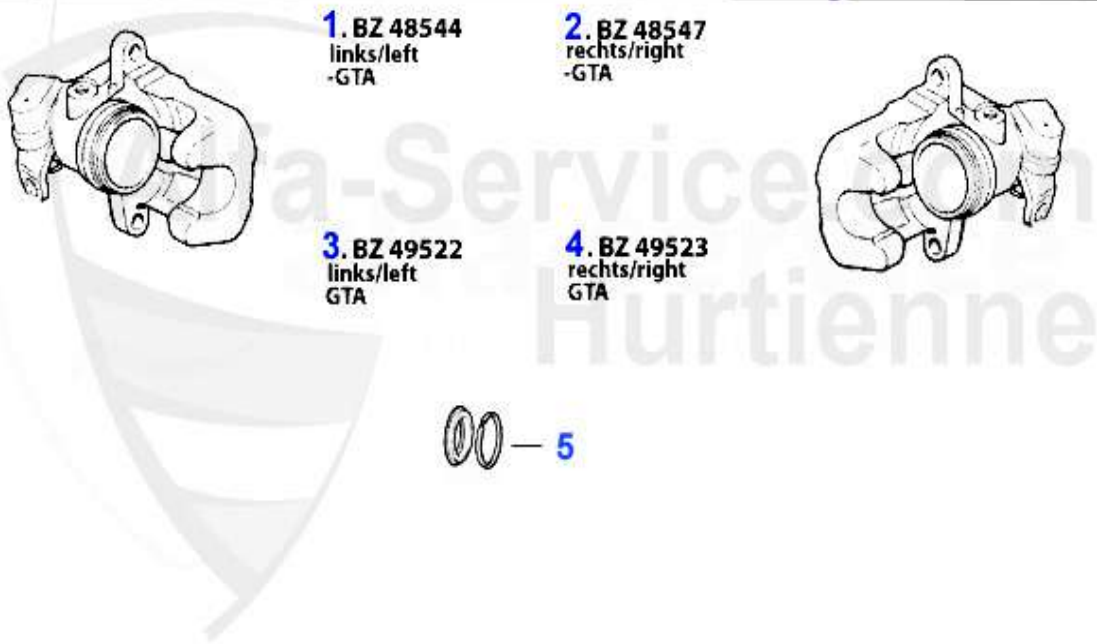

Bremszangen/Calipers 156 2002> hinten/rear

1	BZ48544	OE. 9951213/9948544 BRAKE CALIPPER REAR LEFT 147,156/SW 2002>,Nuovo GT ALL 4-CYLINDER	171.32 EUR
2	BZ48547	OE. 9951214/9948547 BRAKE CALIPPER REAR RIGHT 147,156/SW 2002>,Nuovo GT ALL 4-CYLINDER	171.32 EUR
3	BZ49522	OE. 9949522 BRAKE CALIPER RL 147, 156 2002>, Nuovo GT 3.2 GTA	279.00 EUR
4	BZ49523	OE. 9949523 BRAKE CALIPER RR 147, 156 2002>, Nuovo GT 3.2 GTA	279.00 EUR
5	RSBS356	Rep.-Satz Bremssattel hinten(Lukas) 147GTA/156GTA/156swGTA/GT1,8TS/ GT2,0JTS/GT3,2GTA/GT1,9JTD	21.99 EUR