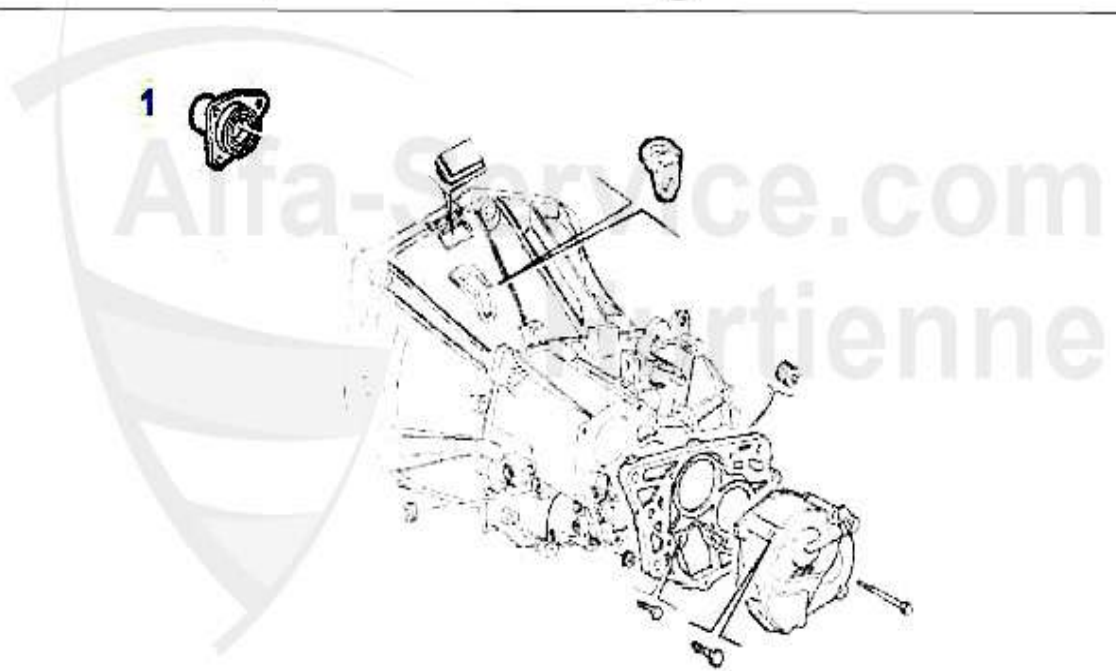

84.99	EUR
89.68	EUR

Kupplungs-Kit/Clutch Set 156 2.5 V6 24V

1. KK 739492

Ø 235 mm

1 KK739492 OE. 71739492 CLUTCH SET WITHOUT RELEASE B.

306.73 EUR

Ausrücker/Sleeve Bearing 156 2.5 V6 24V

1 FH11951 OE. 46411951 Cover