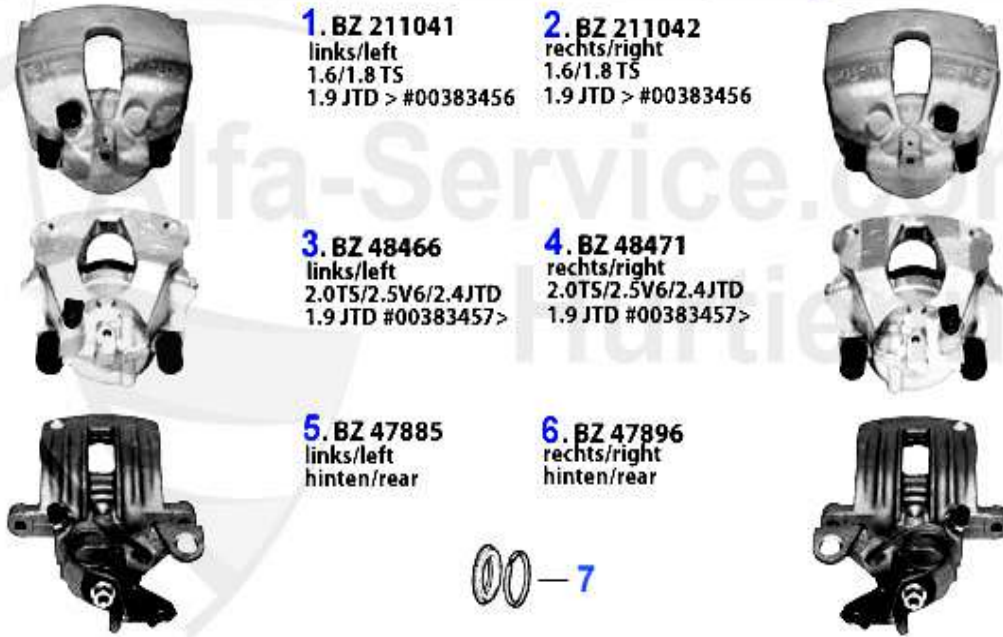

Bremszangen/Calipers 156 > 2002

1. BZ 211041
links/left
1.6/1.8 TS
1.9 JTD > #00383456

2. BZ 211042
rechts/right
1.6/1.8 TS
1.9 JTD > #00383456

3. BZ 48466
links/left
2.0TS/2.5V6/2.4JTD
1.9 JTD #00383457>

4. BZ 48471
rechts/right
2.0TS/2.5V6/2.4JTD
1.9 JTD #00383457>

5. BZ 47885
links/left
hinten/rear

1	BZ211041	OE. 9948124 BRAKE CALIPER FL 147 1.6 TS, 156 1.6/1.8 TS	214.40 EUR
2	BZ211042	OE. 9948129 BRAKE CALIPER FR 147 1.6 TS, 156 1.6/1.8 TS	214.40 EUR
3	BZ48466	OE. 9948466 BRAKE CALIPER FL 147, 156, Nuovo GT TS 16V, JTD	174.99 EUR
4	BZ48471	OE. 9948469 BRAKE CALIPER FR 147, 156, Nuovo GT TS 16V, JTD	174.99 EUR
5	BZ47885	OE. 9947885 BRAKE CALIPER RL 156 >02,166	193.89 EUR
6	BZ47896	OE. 9947896 BRAKE CALIPER RR 156 >02,166	193.89 EUR
7	RSBS4359	REPAIRKIT FOR ONE CALIPPER TYP ATE 53MM 145/6 1.4 16VTS,1.8 i.e 16V, 2.0 16V, 1.9JTD, 156 16V TS, 2.5 V6 +SW Models	19.90 EUR
7	RSBS4025	REPAIR KIT FOR CALIPPER ATE 53mm DIAM. (for one calipper) FITS FOR THE MODELS 145/6-(930) 1.4/1.6/1.8/2.0/ 16V/TS 1.9J/TD 94-01, 156+SW(932)1.9JTD 1.6/1.8/2.0/2.4JTD, 3.2GTA, 00-05	21.99 EUR