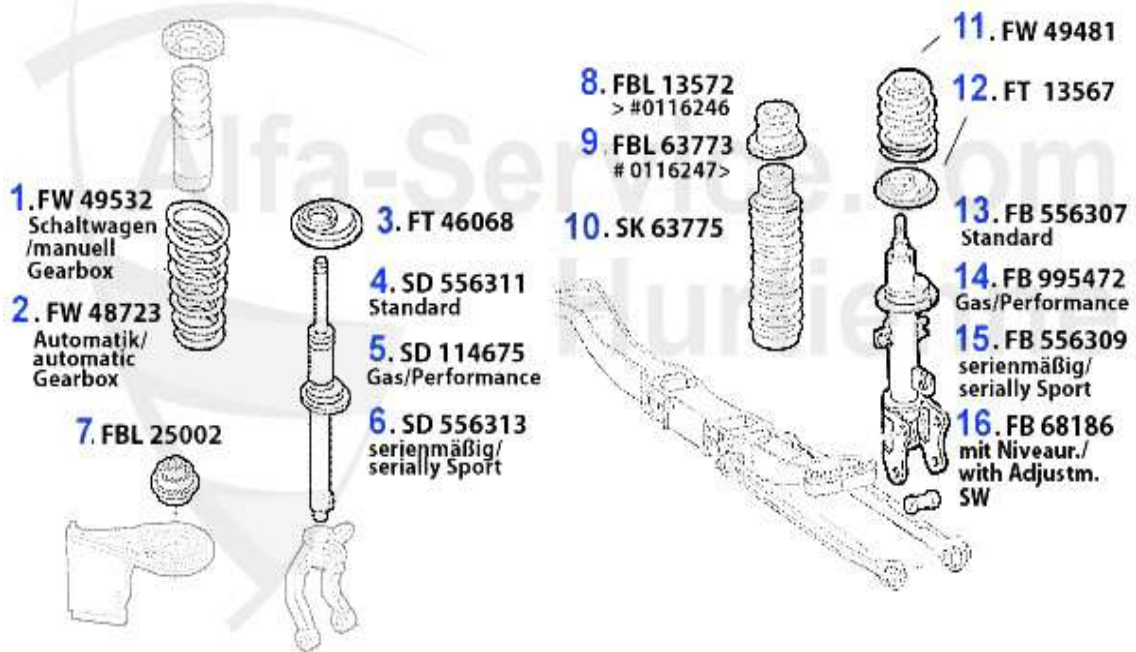

Federbeine/Struts 2.5 V6 24V

1	FW49532	FRONT SHOCK ABSORBER 156 6-CYL. 2.4 JTD (ONLY WITHOUT AC)	60.52 EUR
2	FW48723	OE. 60668437 SPRING FA Automatic	69.25 EUR
3	FT46068	OE.46746068 RING f. STRUT 147 FA (RUBBER)	4.51 EUR
4	SD556311	Stossdämpfer vorne 156 oben Stift/ unten Schelle,1-Rohr Gas für Standardfahrwerk,Nuovo GT 4-Zyl. > #040893	107.72 EUR
5	SD114675	SHOCK ABSORBER FRONT 147,156, 1-PIPE GAS PERFORMANCE, OE.60671076	119.00 EUR
6	SD556313	Stossdämpfer vorne 156 oben Stift/ unten Schelle ,1-Rohr Gas für Serien sportfahrwerk	114.89 EUR
7	FBL25002	OE.60625002,STRUT BEARING FRONT 147, 156,166, NOUVO GT	24.99 EUR
8	FBL13572	OE. 60613572 ELASTIC PAD f. REAR STRUT 156 > #0116246	***
9	FBL63773	OE. 60663773 ELASTIC PAD f. REAR STRUT 156 # 0116246>	72.47 EUR
10	SK63775	OE. 60663775 SHIELD f. STRUT RA 147	21.99 EUR
11	FW49481	Fahrwerksfeder hinten 147,156,Nuovo GT	69.00 EUR
12	FT13567	OE. 60613567 RING f. STRAUT 147 RA	14.90 EUR
13	FB556307	Federbein hinten 156,2-Rohr Gas	132.34 EUR
14	FB995472	Federbein hinten 156,1-Rohr Gas Sp ortdämpfer zur Nachrüstung	179.52 EUR
15	FB556309	Federbein hinten 156,2-Rohr Gas,für Seriensportfahrwerk	142.60 EUR
16	FB68186	OE. 60668186 RAER SHOCK ABSORBER 156 SW with ADJUSTMENT	***