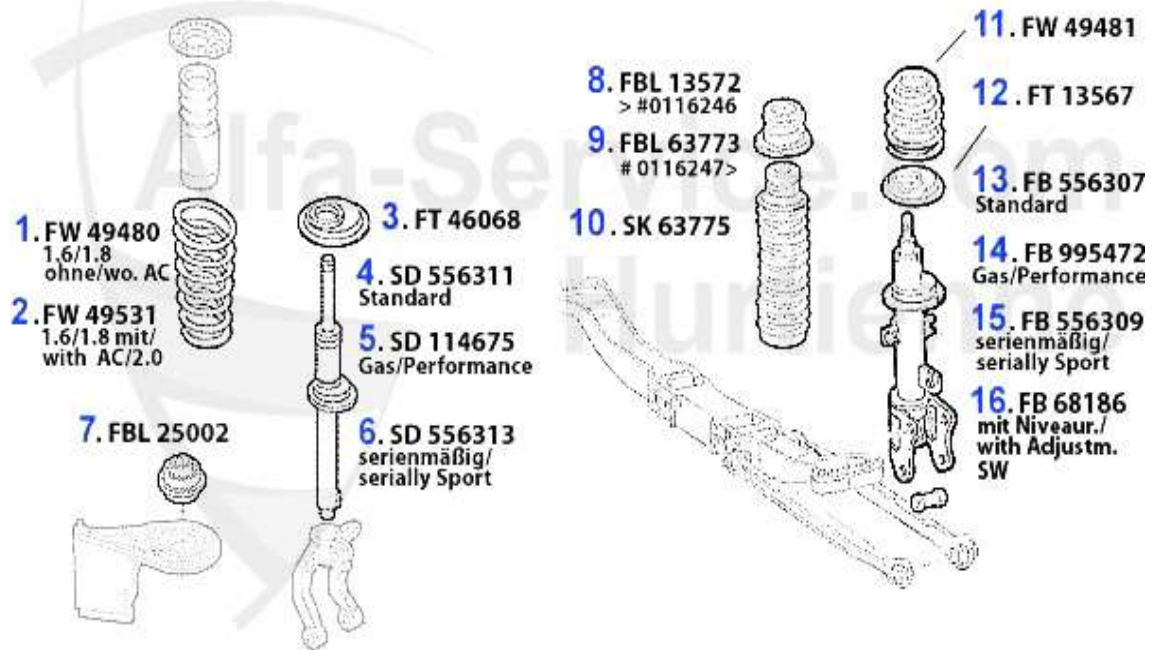

Federbeine/Struts 156 TS 16V

1	FW49480	Fahrwerksfeder vorne 156 1.6/1.8 16 V TS (ohne klima)	56.83 EUR
2	FW49531	Fahrwerksfeder vorne 156 4-zylinder 1.6/1.8 16V TS (mit klima) 2.0 16 V TS (ohne klima)	80.99 EUR
3	FT46068	OE.46746068 RING f. STRUT 147 FA (RUBBER)	4.51 EUR
4	SD556311	Stossdämpfer vorne 156 oben Stift/unten Schelle,1-Rohr Gas für Standardfahrwerk,Nuovo GT 4-Zyl. > #040893	107.72 EUR
5	SD114675	SHOCK ABSORBER FRONT 147,156, 1-PIPE GAS PERFORMANCE, OE.60671076	119.00 EUR
6	SD556313	Stossdämpfer vorne 156 oben Stift/unten Schelle ,1-Rohr Gas für Serien sportfahrwerk	114.89 EUR
7	FBL25002	OE.60625002,STRUT BEARING FRONT 147, 156,166, NOUVO GT	24.99 EUR
8	FBL13572	OE. 60613572 ELASTIC PAD f. REAR STRUT 156 > #0116246	***
9	FBL63773	OE. 60663773 ELASTIC PAD f. REAR STRUT 156 # 0116246>	72.47 EUR
10	SK63775	OE. 60663775 SHIELD f. STRUT RA 147	21.99 EUR
11	FW49481	Fahrwerksfeder hinten 147,156,Nuovo GT	69.00 EUR
12	FT13567	OE. 60613567 RING f. STRAUT 147 RA	14.90 EUR
13	FB556307	Federbein hinten 156,2-Rohr Gas	132.34 EUR
14	FB995472	Federbein hinten 156,1-Rohr Gas Sp ordtdämpfer zur Nachrüstung	179.52 EUR
15	FB556309	Federbein hinten 156,2-Rohr Gas,für Seriensportfahrwerk	142.60 EUR
16	FB68186	OE. 60668186 REAR SHOCK ABSORBER 156 SW with ADJUSTMENT	***