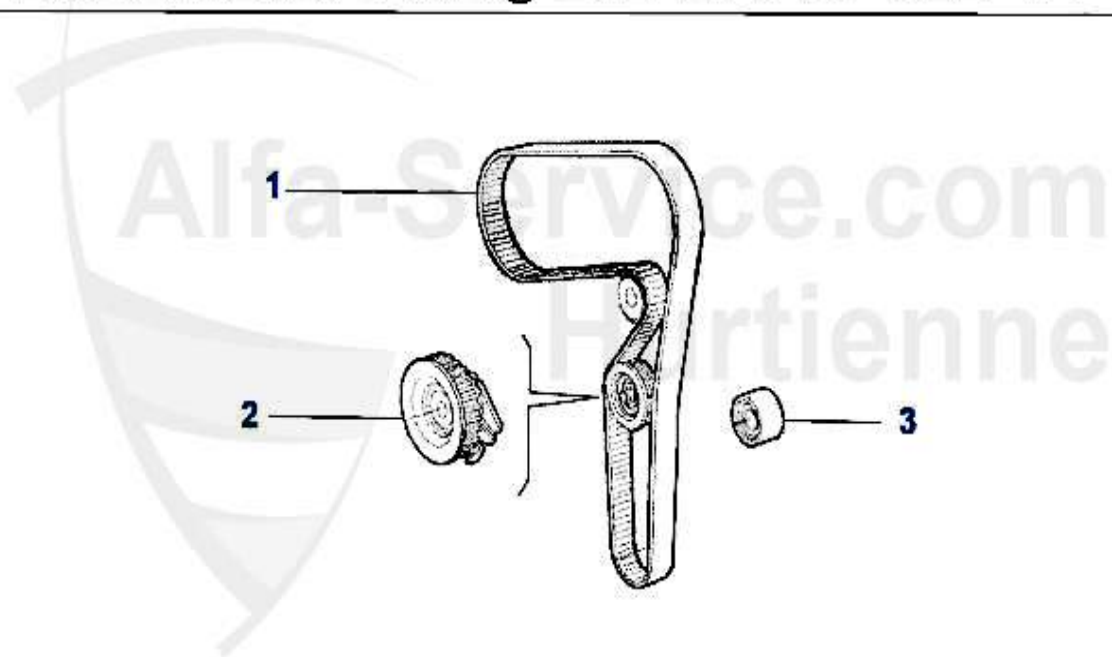

Zahnriemen/Timing Belt 156 1.9 JTD 8V

1	ZR94713	OE.60814603 DRIVE BELT 190SHPN240H 145/6, 156,166 1.9/2.4 JTD CAMSHAFT HIGH TEMPERATURE VERSION	43.60 EUR
2	SR55844	TENSIONING PULLEY TIMING BELT 145/6/7 , 156 , 166 1,9 & 2,4 JTD	68.22 EUR
3	UR55842	GUIDE PULLEY TIMING BELT 145/6/7,156 , 166 1,9 & 2,4 JTD	34.77 EUR