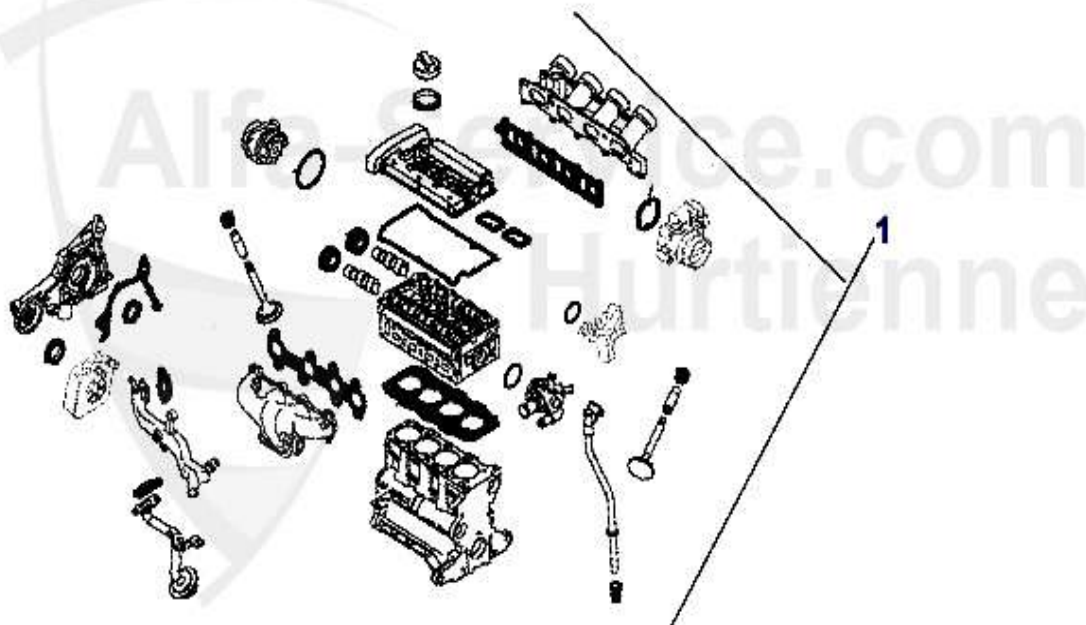

Kopfdichtsatz/Head Set 156 2.0 JTS

---

1 ZKDS11600 HEAD GASKET SET 156,GTV/SPIDER (916) NUOVO GT 2.0 JTS

130.79 EUR