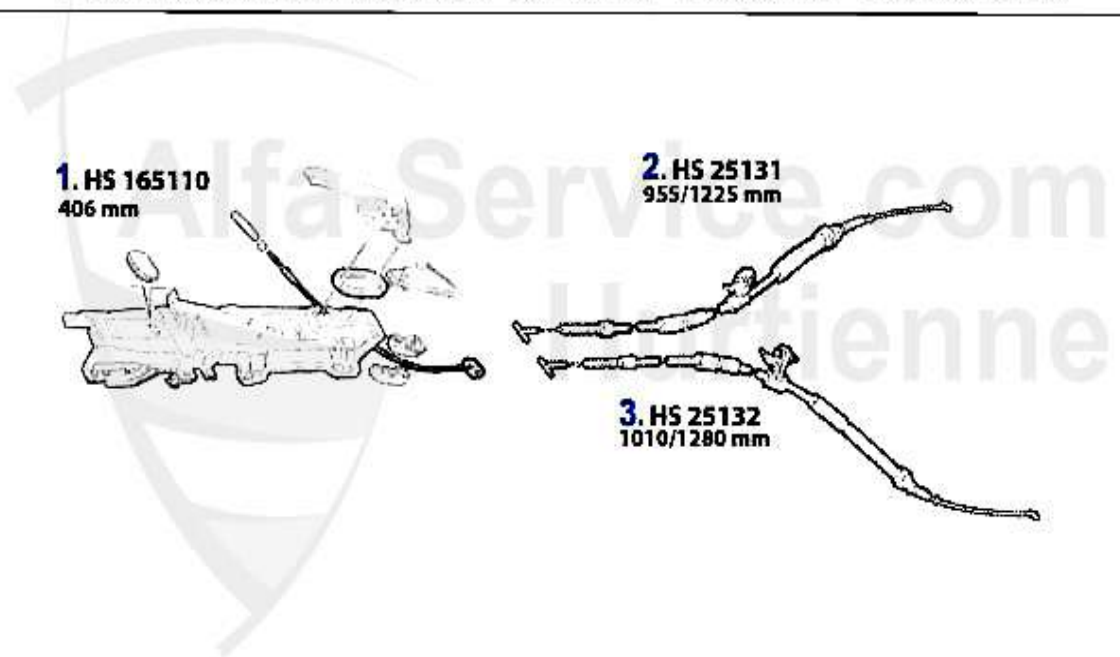

Handbremsseil/Brake Cable 156/SW

1	HS165110	HANDBRAKE CABLE FRONT 145/6,147,155, SPIDER/GTV (916),NUOVO GT HANDBRAKE CABLE FRONT 145/6,147,155, SPIDER/GTV (916),NUOVO GT	19.08 EUR
2	HS25131	HANDBRAKE CABLE RIGHT 156/NUOVO GT	33.89 EUR
3	HS25132	HANDBRAKE CABLE LEFT 156/NUOVO GT	33.89 EUR