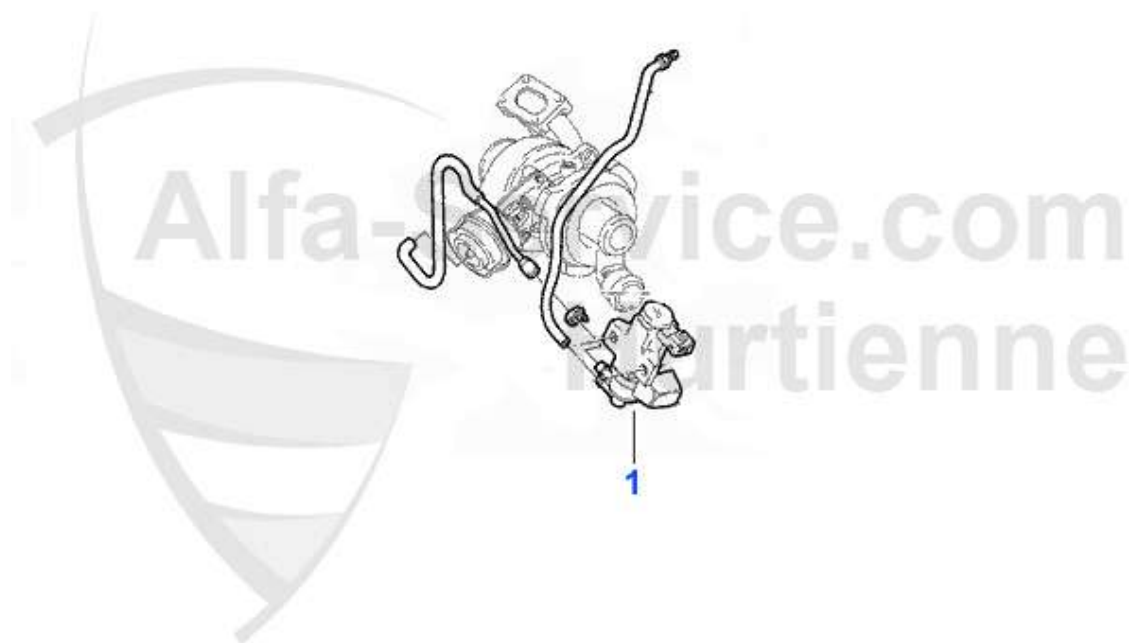

1 STV203202 ELECTRO VALVE FOR TURBO 147, 156, 159, 166,GT, Brera, Mito, Nuovo Spider

68.94 EUR