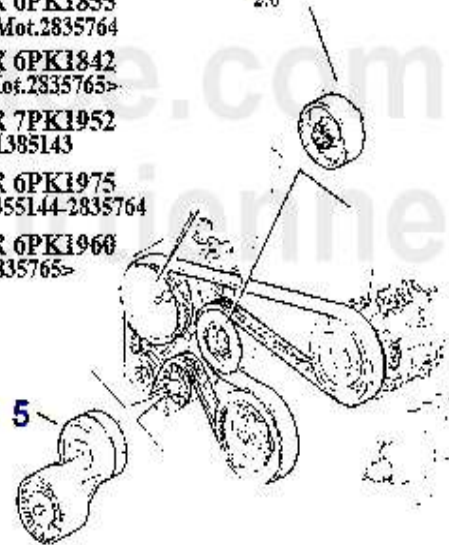

1	KRR6PK104 5	Keilrippenriemen 6PK1045 145/6 Bj. 97>,155,156,gtv&spider(916) 1.4/1.6 /1.8 TS 16V ohne Klima Generator/S ervopumpe	20.00 EUR
2	KRR7PK108 3	Keilrippenriemen 7PK1083 145/6,155 156,166,gtv/spider (916) bis Motor # 1385143, Servopumpe	28.00 EUR
3	KRR6PK108 2	Keilrippemriemen 6PK1082 145/6 2.0 TS 16V,147 2.0 TS/JTS,156/166 2.0 T S,gtv/spider (916) Bj. 98> 2.0 TS o hne Klima, Generator/Servopumpe	25.13 EUR
4	KRR6PK106 2	Keilrippenriemen 6PK1062 147,156 2. 0 16V TS CF 3 ohne Klima Generator/ Servopumpe	22.47 EUR
5	SPA55863	DRIVE BELT TENSIONER 145/6/7,155/6,166,916 2.0	43.99 EUR
6	UR55849	OE.60812515,REVERSE ROLLER FOR RIPPED V-BELT 145/6/7,155/6,GTV/SPIDER(916) 1.4/1.6/1.8 TS (WITH AIR CON)	34.37 EUR
7	UR55848	DRIVE BELT BEARING 156 2.0,145,166,916	69.00 EUR
8	KRR6PK185 5	V-RIBBED BELT 6PK1855,OE.60814395,145/6 1.4/1.8 TS 16V YEAR 97>,1.6 TS,1.6/1.8 16V,GTV/SPIDER 1.8 16V TS YEAR 98> GENERATOR,SERVOPUMP,AIR-CON-COMPRESSOR	28.73 EUR
9	KRR6PK184 2	V-RIBBED BELT 6PK 1842 145/6 1,8 TS WITH A/C , 155 1,6/1,8 TS , NUOVO GT	30.73 EUR
10	KRR7PK195 2	Keilrippenriemen 7PK1952 145/6,155, gtv/spider (916) 2.0 TS 16V ab Moto r # 343116, Generator/Servopumpe/KI imakompressor	48.73 EUR
11	KRR6PK197 5	OE.60815414/60630741 RIBBED V- BELT,156/166/GTV/SPIDER(916)CF3 2.0L TS 16V UNTIL ENGINE #1385143 GENERATOR/SERVOPUMP/AIRCON COMPRESSOR 6PK1975 145/6/147	35.81 EUR
12	KRR6PK196 0	RIBBED BELT 6PK1960	38.20 EUR