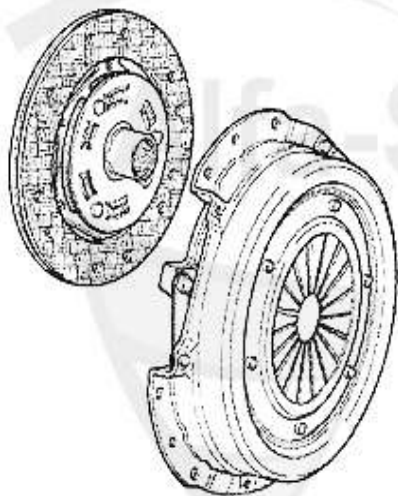

Kupplungs-Kit/Clutch Set 156 2.4 JTD 20V

---

1. KK 192735

---

1 KK192735 OE. 55192735 KIT CLUTCH 156,166 2.4 JTD 20V

286.22 EUR