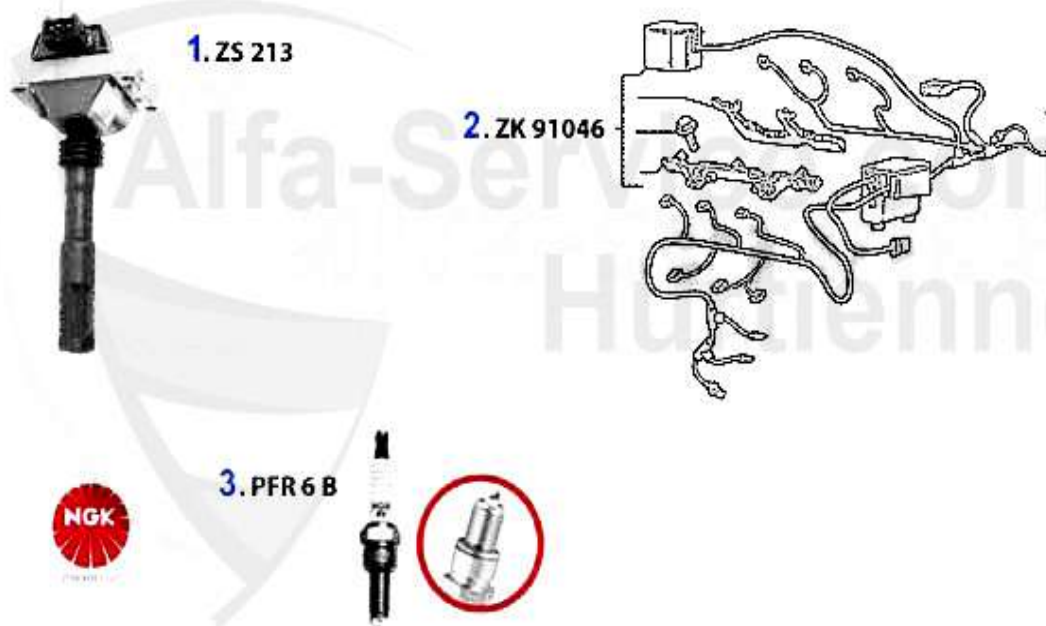

Zündanlage/Ignitionsystem 156 V6

1	ZS213	OE. 60562701 IGNITION COIL 156,164, 166.spider/gtv(916) 2.5/3.0 V6 24V 94-00	102.90 EUR
3	PFR 6 B	Zündkerze NGK 33 1.7 ie 16V,145/6 1 .7 ie 16V,147 3.2 GTA,156 2.5 V6 24 V/3.2 GTA,164 Super 3.0 V6 24V,166 2.5/3.0 V6 24V,gtv/spider (916) 3.0 V6 24V/3.2 V6	15.51 EUR