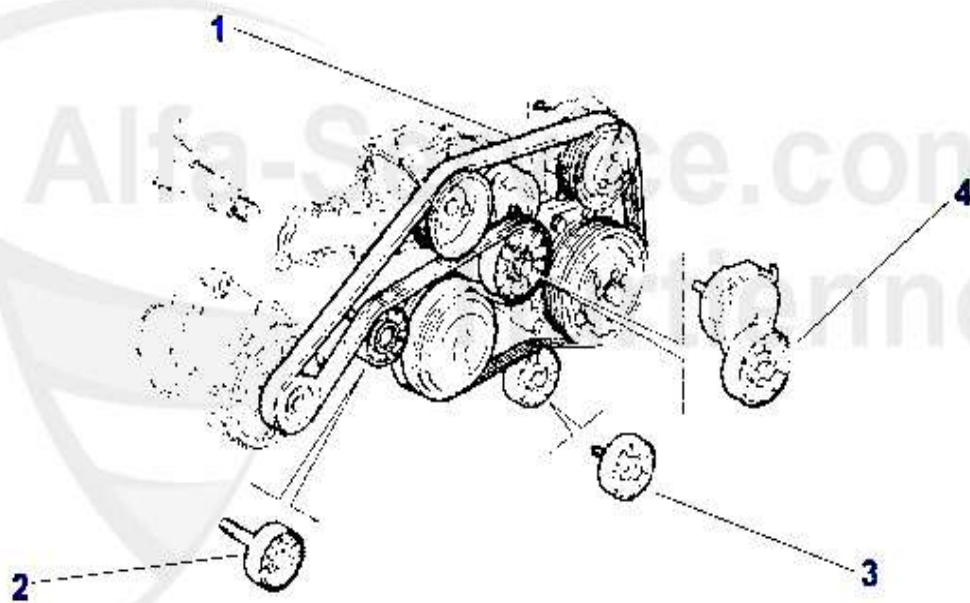

Keilrippenriemen 156 JTS

1	KRR6PK196	38.20 EUR
0	RIBBED BELT 6PK1960	
2	SPA55863 DRIVE BELT TENSIONER 145/6/7,155/6,166,916 2.0	43.99 EUR
3	UR55848 DRIVE BELT BEARING 156 2.0,145,166,916	69.00 EUR

Keilrippenriemen 156 V6 24V/GTA