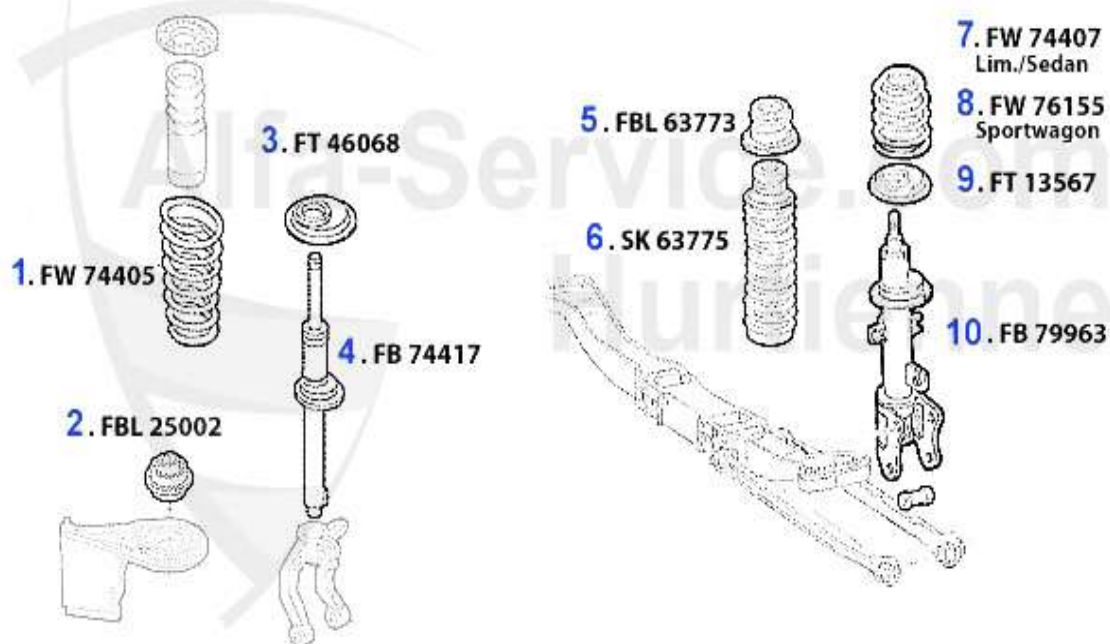

Federbeine/Struts 156 GTA

1	FW74405	OE. 60674405 SPRING FA 147 GTA	70.78 EUR
2	FBL25002	OE.60625002,STRUT BEARING FRONT 147, 156,166, NOUVO GT	24.99 EUR
3	FT46068	OE.46746068 RING f. STRUT 147 FA (RUBBER)	4.51 EUR
4	FB74417	OE. 60674417 SHOCK ABSORBER FA 156 GTA	148.75 EUR
5	FBL63773	OE. 60663773 ELASTIC PAD f. REAR STRUT 156 # 0116246>	72.47 EUR
6	SK63775	OE. 60663775 SHIELD f. STRUT RA 147	21.99 EUR
7	FW74407	OE. 60674407 SPRING RA 156 GTA SEDAN	70.78 EUR
8	FW76155	OE. 60676155 SPRING RA 156 SW GTA	77.00 EUR
9	FT13567	OE. 60613567 RING f. STRAUT 147 RA	14.90 EUR
10	FB79963	OE. 60679963 SHOCK ABSORBER RA 156/SW GTA	155.00 EUR