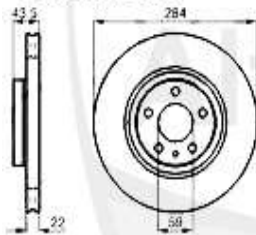

Bremsscheiben/Brakedisks 156/SW 2002>

1. BS 518751
-GTA/1.9 JTD 4x4
vorne/front
belüftet/ventil.

2. BS 101651
+ GTA > 10.2003
vorne/front
belüftet/ventil.