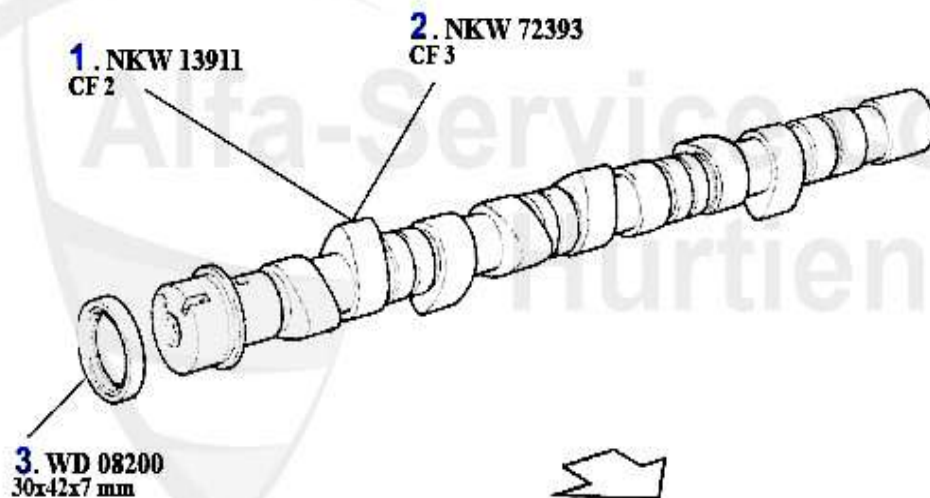

Nockenwelle/Camshaft 156 1.9 JTD 8V

1	NKW13911 Nockenwelle 156,145/6 1.9 JTD (CF2)	204.14 EUR
2	NKW72393 OE. 46772393 Camshaft 1.9 JTD 8V	379.00 EUR
3	WD08200 CAMSHAFT 145/6,155,156,GTV/SPIDER (916), 166 VARIOUS 96-01	11.84 EUR