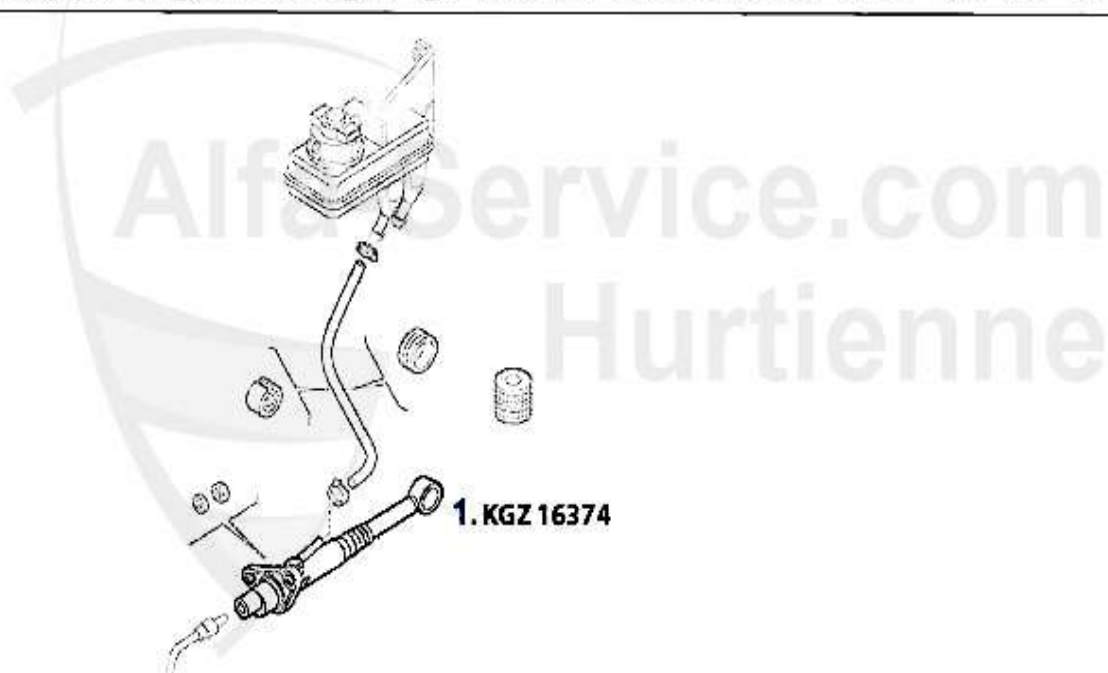

Kupplungsbetätigung/Clutch Actuation 156 1.6/1.8 TS

---

1 KGZ16374 OE. 46516374 CLUTCH PUMP 156 TS/JTS/JTD 20V

91.30 EUR