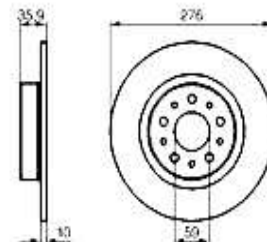

1	BS518751	OE. 71739568 FRONT BRAKE DISK 147, 156, 164, gtv/spider (916)	70.78 EUR
2	BS101651	FRONT BRAKE DISK 147/156 GTA GTV/SPIDER (916) 3.0/3.2 V6 24V	87.20 EUR
3	BS733051	OE.51733051 FRONT BRAKE DISC GTA 147 2003>,156 2002>	97.46 EUR
4	BS469908	OE. 46469908 REAR BRAKE DISC	78.99 EUR