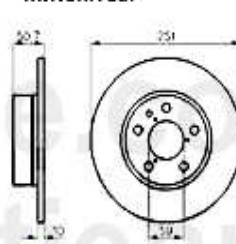

3. BS 518815
- Sport Kit/GTA
hinten/rear

4. BS 469908
+ Sport Kit/GTA
hinten/rear