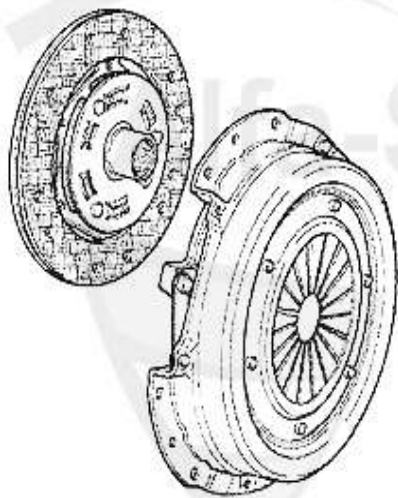

Kupplungs-Kit/Clutch Set 156 3.2 V6 24V/GTA

---

1. KK 739521

Ø 235 mm

---

1 KK739521 OE. 71739521 CLUTCH KIT 147,156,916 GTA

295.00 EUR