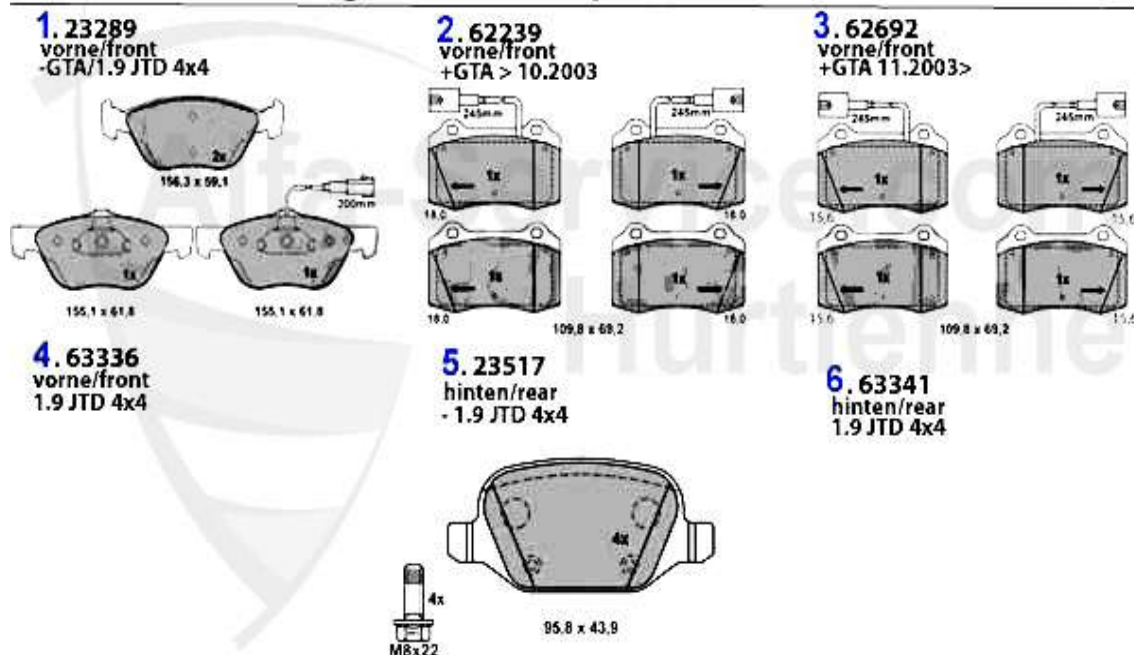

Brembeläge/Brakepads 156 2002 >

1	23289 193 05	BRAKE PADS FRONT WITH WARNING CONTACT 145/6 1.8/2.0 16V TS/QV 01.97>, 147 1.6/ 2.0 16V TS BRAKESYSTEM ATE	69.76 EUR
2	62239	OE. 77362239 BRAKE PAD-SET FRONT 147/156 GTA >10.2003	87.20 EUR
3	62692	OE. 77362692 BRAKE PAD-SET FRONT 147/156 GTA 10.2003>	93.87 EUR
4	63336	OE. 77363336 BRAKE PAD-SET 156/SW 1.9 JTD 4x4 FRONT	174.69 EUR
5	23517 165 04	BRAKE PADS REAR WITHOUT WARNING CONTACT 147 1.6/2.0/16V TS/1.9 JTD, 156 SPORTWAGON ALL	59.00 EUR
6	63341	OE. 77363341 BRAKE PAD-SET REAR 156/SW 1.9 JTD 4x4	76.95 EUR