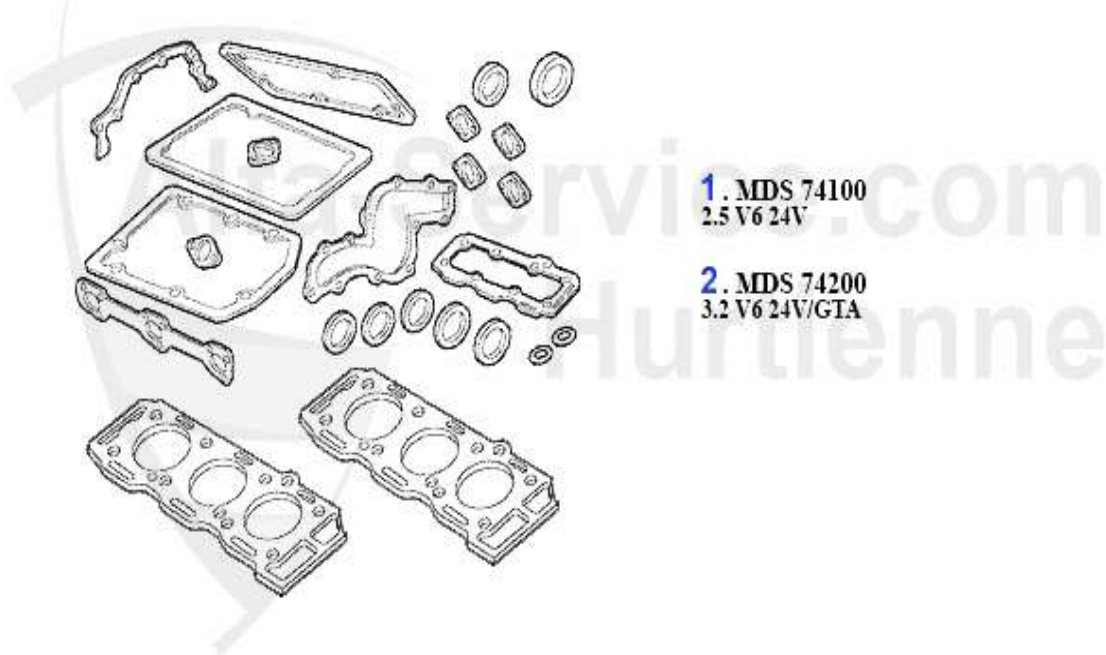

Motordichtsatz/Full Set 156 V6 24V/GTA

1 MDS74100 ENGINE GASKET SET 156,166 2.5 V6 24V

258.52 EUR

2 MDS74200 OE.71713724 FULL SET 147,156,166, GTV/SPIDER(916),NOUVO GT V6 24V/GTA ENGINE GASKET SET 147,156,166,GTV/SPIDER (916),NUOVO GT V6 24V/GTA

379.00 EUR