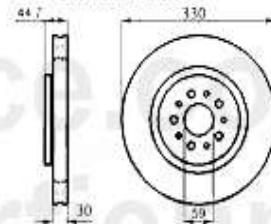

3. BS 733051
+ GTA 11.2003>/1.9 JTD 4x4
vorne/front
belüftet/ventil.

4. BS 469908
hinten/rear