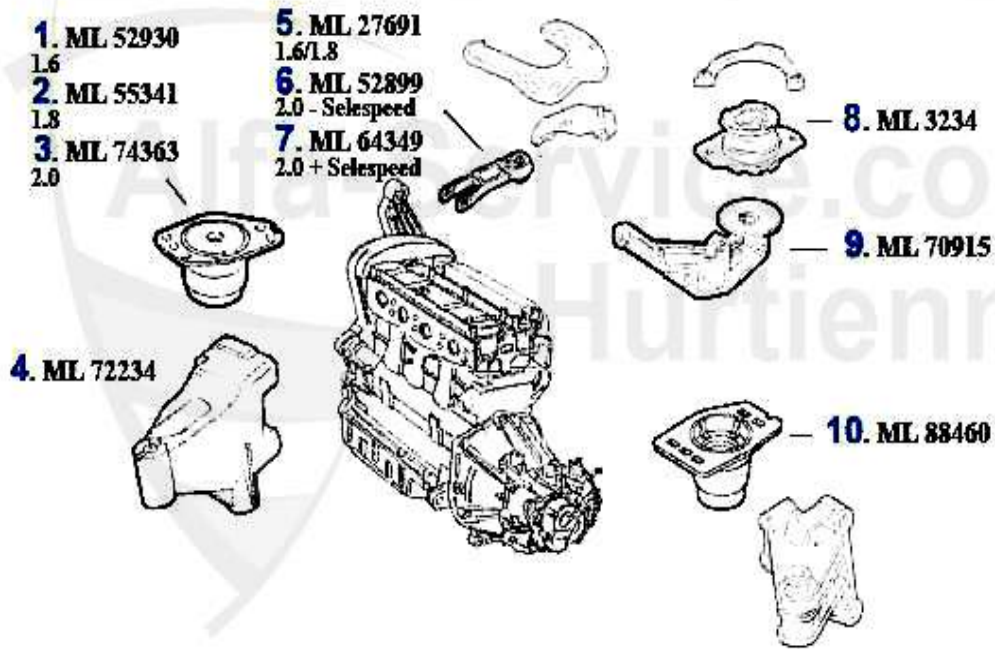

1 WP04051 OE. 46804051 WATERPUMP 1.9/2.4 16/20 V

72.33 EUR

1 KWB4720 OVERFLOW CONTAINER 145/146/156 1.8-2.0 TS/1.9-2.4JTD (97-02)

39.00 EUR

Motorlager/Enginemount 156 TS 16V

1	ML52930	OE. 46452930 ENGINE MOUNT FL 145/6 1999> 2.0 TS 16V,155 1.6/1.8 TS 16V,156 1.6 TS 16V	149.00 EUR
2	ML55341	OE. 60655341 ENGINE MOUNT FL 156, gtv/spider (916) 1.8 TS 16V	150.00 EUR
3	ML74363	OE. 60674363 ENGINE MOUNT FL 147,156/SW, Nuovo GT 2.0 TS/JTS	83.62 EUR
4	ML72234	OE. 60672234 ENGINEMOUNT FR. 156 2002>, gtv/spider (916) 1998>, Nuovo GT TS 16V	92.50 EUR
5	ML27691	OE. 60627691 ENGINEMOUNT RR 145/6,155, 156,gtv/spider (916),Nuovo GT TS 16V	35.81 EUR
6	ML52899	OE. 60652899 ENGINE MOUNT 145/6 2.0 TS, 147 all,156,gtv/spider (916) 1998>, Nuovo GT TS/JTS (without Selespeed)	33.00 EUR
7	ML64349	OE. 60664349 ENGINE ROD 147,156/SW,Nuovo GT 2.0 TS/JTS Selespeed	80.48 EUR
8	ML3234	OE. 7652240/60808861 ENGINE MOUNT	52.00 EUR
9	ML70915	OE. 7770915 SUPPORT	126.76 EUR
10	ML88460	ENGINE MOUNT 145/6,147 (74KW),155,156, GTV/SPIDER (916)	109.27 EUR