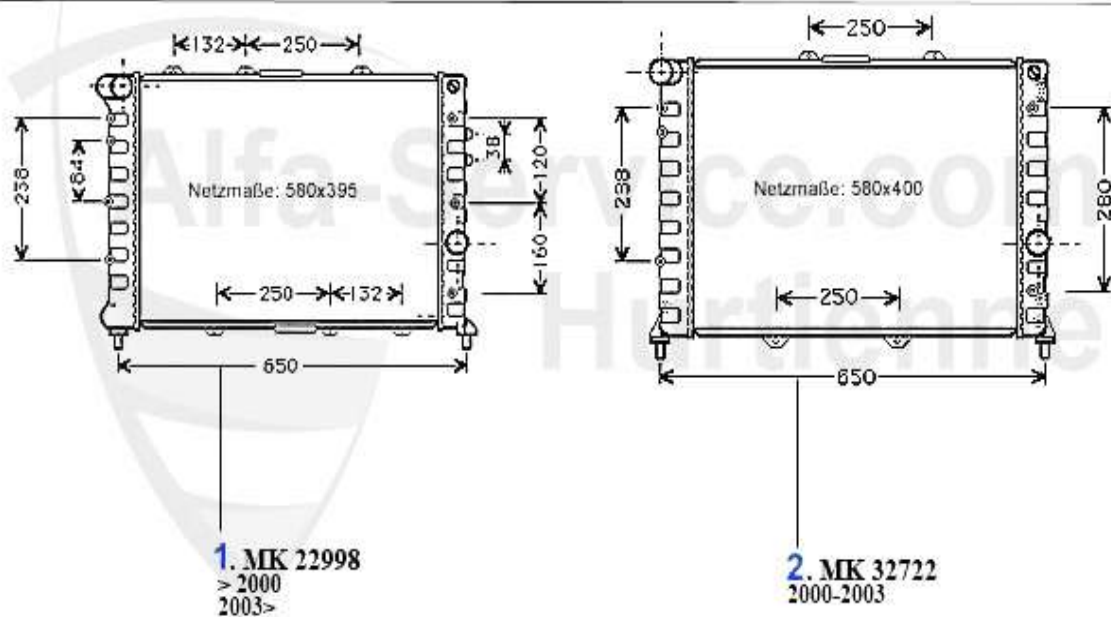

Kühler/Radiator 156 2.4 JTD 10V

1	MK22998	RADIATOR 156 1.9/2.4 JTD	265.70 EUR
2	MK32722	RADIATOR 156 1.9 16V/2.4 10/20V JTD 01> STARTING FROM # 281384	366.23 EUR