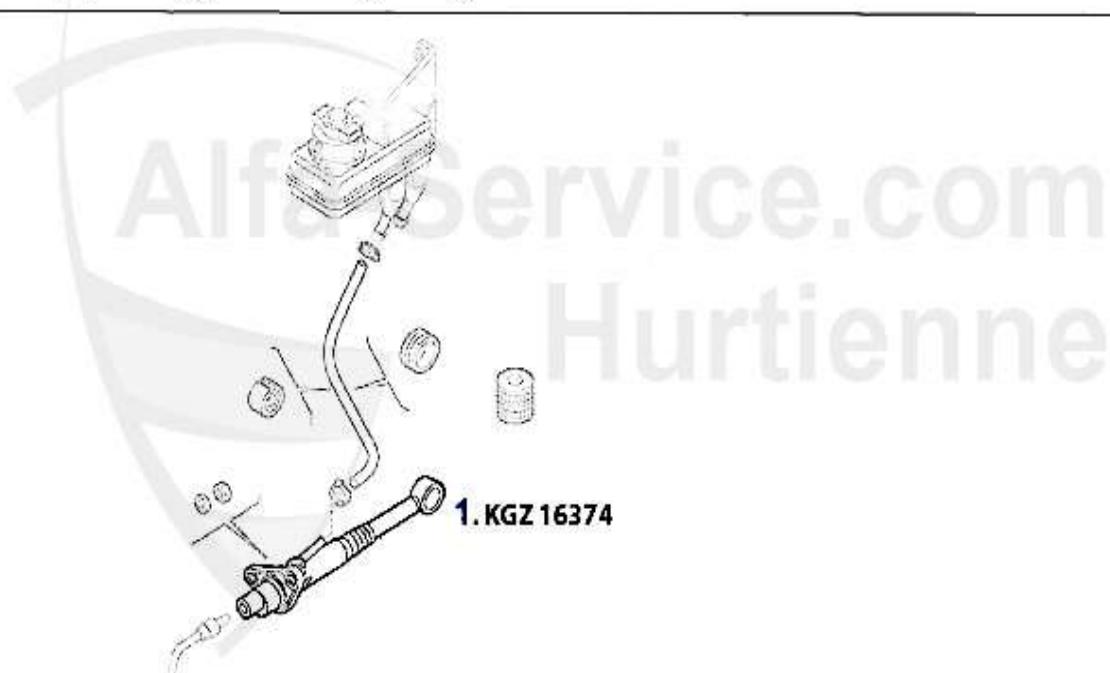

Kupplungsbetätigung/Clutch Actuation 156 2.0 JTS

---

1 KGZ16374 OE. 46516374 CLUTCH PUMP 156 TS/JTS/JTD 20V

91.30 EUR