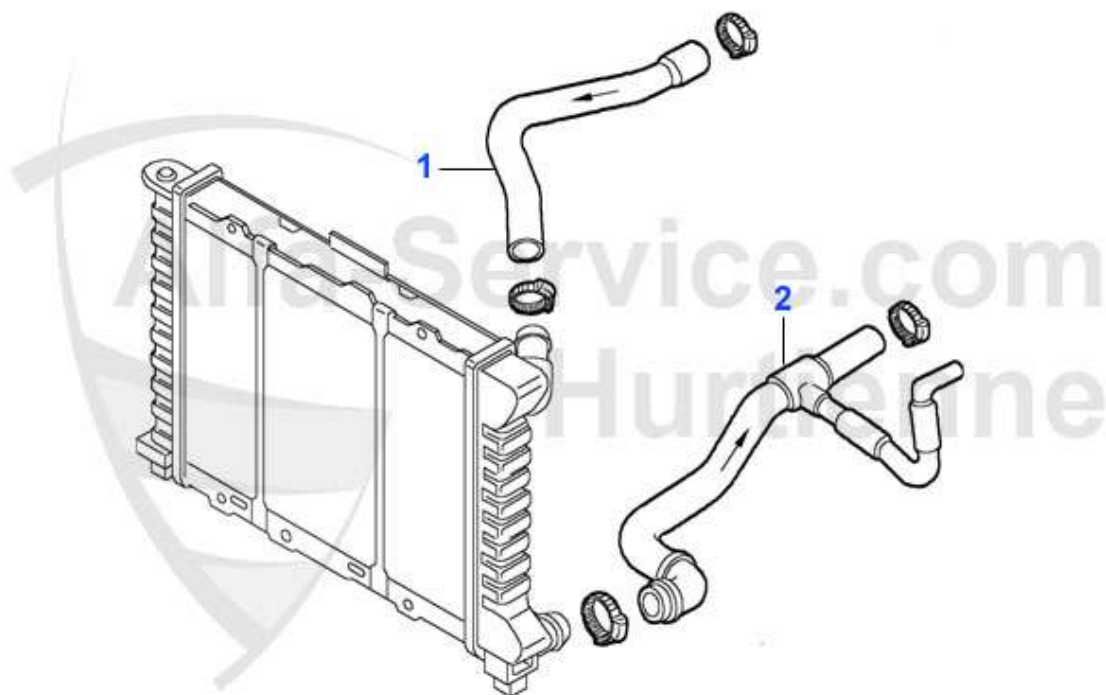

54.00 EUR

Wasserpumpe/Waterpump 156 V6 24V/GTA

1 WP81355 OE. 60816018 WATERPUMP V6 24V

99.00 EUR

1 KWB4721 OVERFLOW CONTAINER 156 2.5 V6 24V 97-05)

66.90 EUR

156 > ENGINE > COOLING SYSTEM > 2.5/3.2 V6 24V/GTA > HOSE