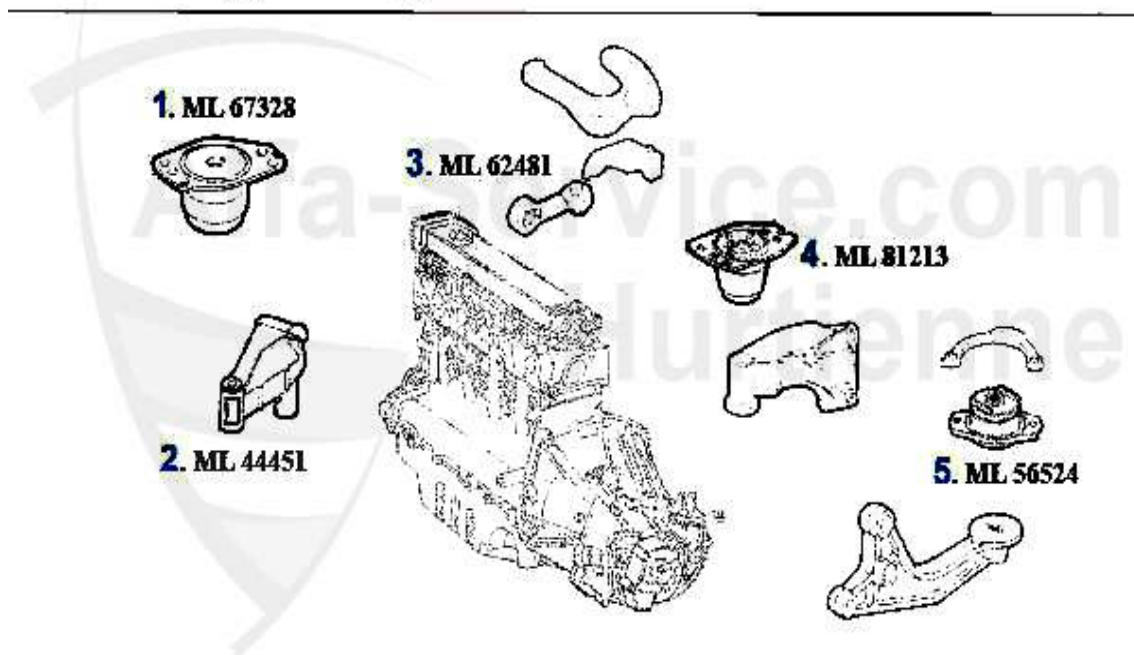

Motorlager/Enginemount 156 1.9 JTD 16V

1	ML67328	OE. 46467328 ENGINE MOUNT FL 145/6,147, 156,Nuovo GT JTD	61.62 EUR
2	ML44451	OE. 46744451 ENGINE MOUNT 147,156,Nuovo GT 1.9 JTD 8/16V	95.00 EUR
3	ML62481	OE. 60662481 ENGINE MOUNT 145/6,147,156, Nuovo GT 1.9 JTD	61.25 EUR
4	ML81213	OE. 46781213 ENGINE MOUNT RL 145/6, 147 1,9 JTD +74KW, 156, Nuovo GT JTD	70.00 EUR
5	ML56524	OE. 60656524 ENGINEMOUNT 145/6 1999>, 147,156,Nuovo GT 1.9 JTD 8/16V	40.01 EUR