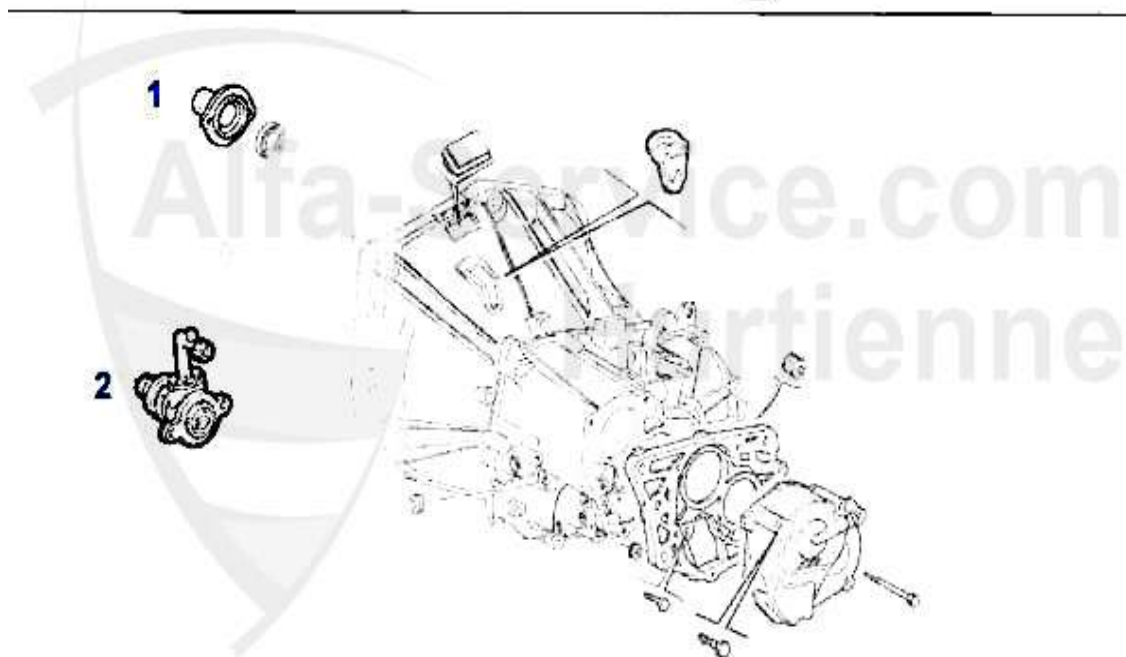

Kupplungs-Kit/Clutch Set 156 2.0 JTS

1. KK 951301

Ø 230 mm

1 KK951301 OE. 55190114 CLUTCH KIT 147,156/SW 2.0 TS, WITHOUT RELEASE B.

322.56 EUR

Ausrücker/Sleeve Bearing 156 2.0 JTS

2	ZA186498	OE. 55186498	SLEEVE T/O BEARING 147,Nuovo GT 12.2003>
2	ZA46516373	OE. 55184041	SLEEVE BEARING