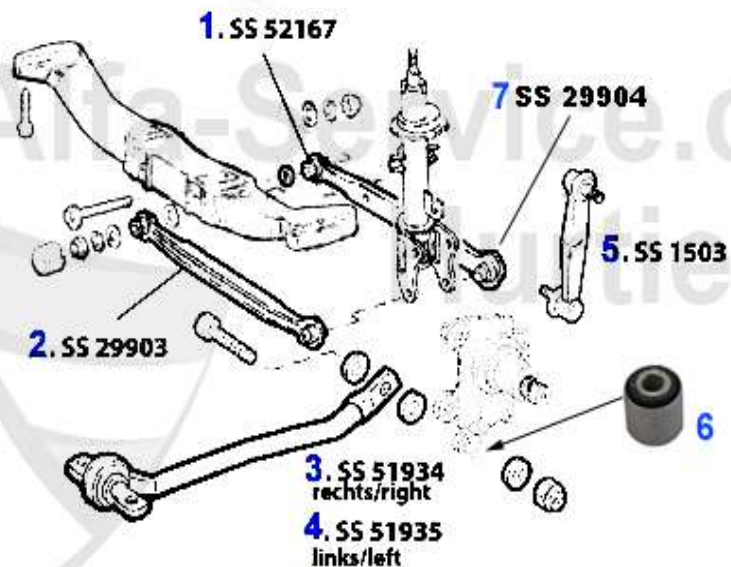

Aufhängung/Attachment 156 hinten/rear

1	SS52167	REAR STABILIZING BAR 147,156 BEHIND THE TRAVERSE	53.86 EUR
2	SS29903	REAR STABILIZING BAR 147,156 IN FRONT OF THE TRAVERSE	53.86 EUR
3	SS51934	OE. 60651934 Rod	93.94 EUR
4	SS51935	OE. 60651935 Rod	93.40 EUR
5	SS1503	OE. 60699021/60613575 REAR STABILIZER 147, 156, Nuovo GT	35.39 EUR
6	AB9034	OE. 60682636 BUSHING	12.90 EUR
7	SS29904	BUSHING FOR REAR ANTI-ROLL BAR 147/156	11.90 EUR