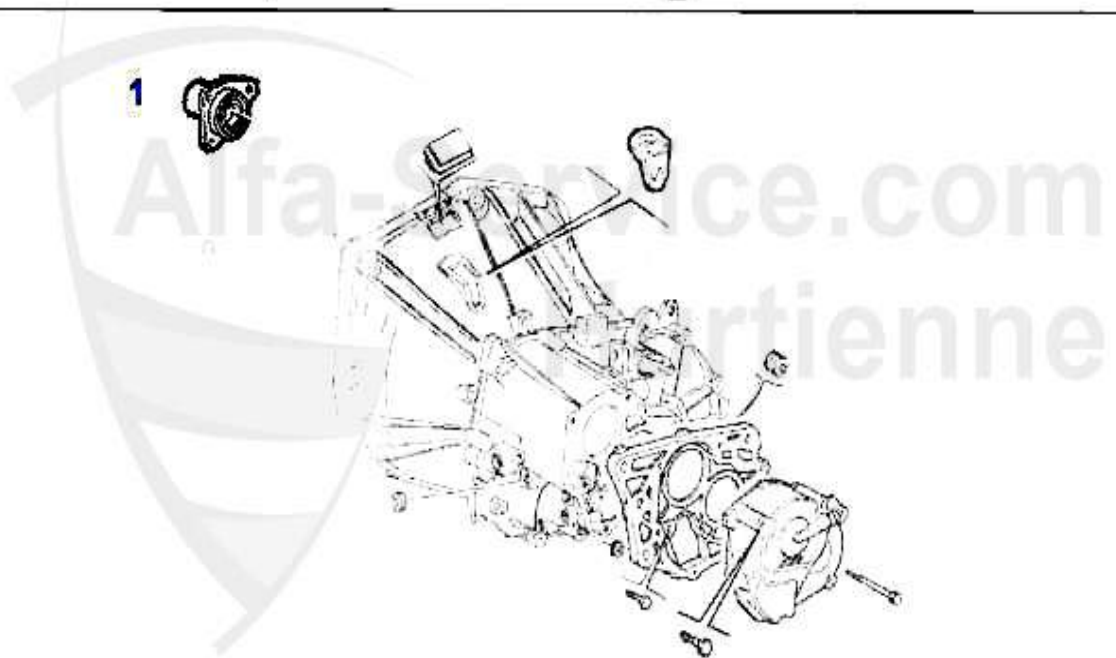

Ausrücker/Sleeve Bearing 156 1.9 JTD 8V

---

1 FH11951 OE. 46411951 Cover

18.84 EUR