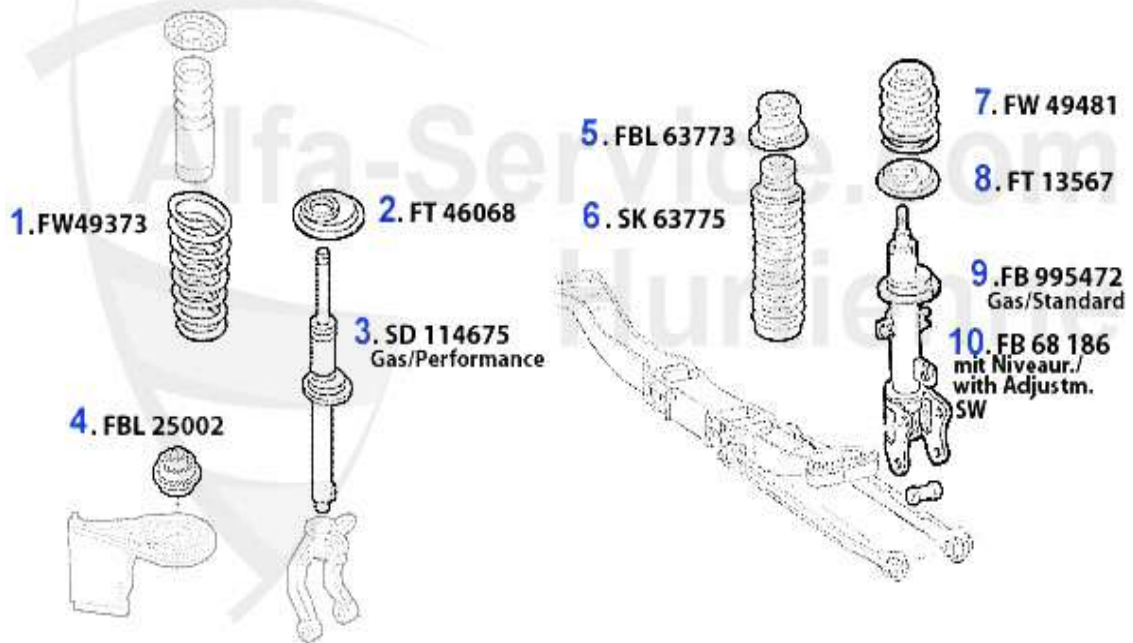

Federbeine/Struts 2.0 JTS

1	FW49373	Fahrwerksfeder vorne 156 2.0 16V TS (mit klima), 1.9 JTD (ohne klima)	55.91 EUR
2	FT46068	OE.46746068 RING f. STRUT 147 FA (RUBBER)	4.51 EUR
3	SD114675	SHOCK ABSORBER FRONT 147,156, 1-PIPE GAS PERFORMANCE, OE.60671076	119.00 EUR
4	FBL25002	OE.60625002,STRUT BEARING FRONT 147, 156,166, NOUVO GT	24.99 EUR
5	FBL63773	OE. 60663773 ELASTIC PAD f. REAR STRUT 156 # 0116246>	72.47 EUR
6	SK63775	OE. 60663775 SHIELD f. STRUT RA 147	21.99 EUR
7	FW49481	Fahrwerksfeder hinten 147,156,Nuovo GT	69.00 EUR
8	FT13567	OE. 60613567 RING f. STRAUT 147 RA	14.90 EUR
9	FB995472	Federbein hinten 156,1-Rohr Gas Sp ortdämpfer zur Nachrüstung	179.52 EUR
10	FB68186	OE. 60668186 RAER SHOCK ABSORBER 156 SW with ADJUSTMENT	***