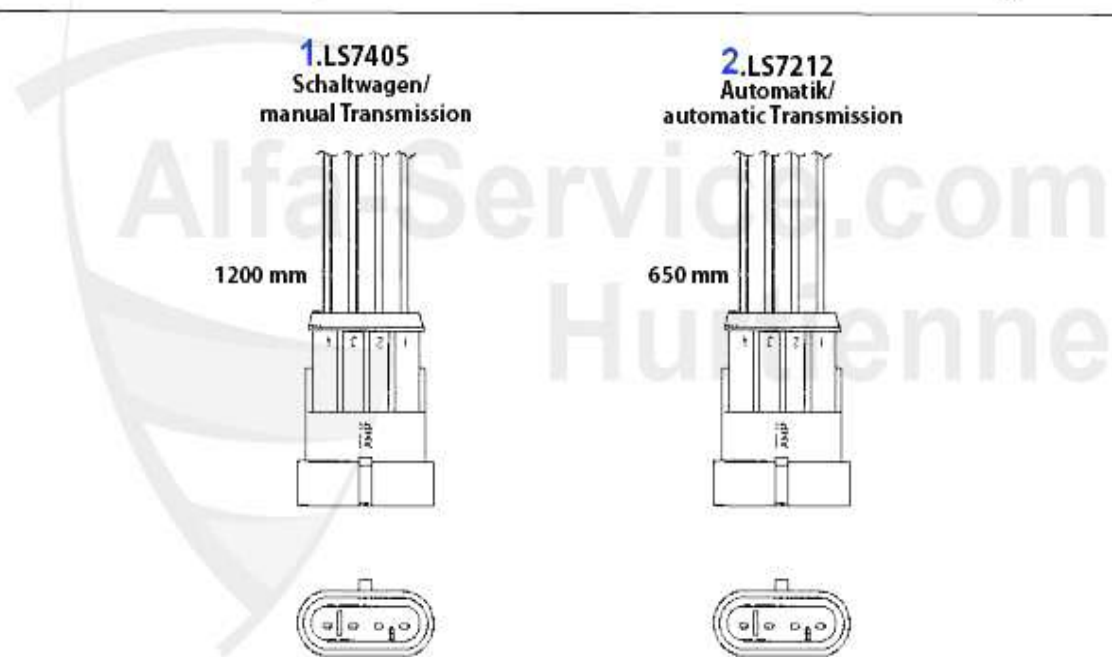

Lambda-Sonde/Lambda Probe 156 2.5 V6 24V Bj. >02

1	LS7405	LAMBDA PROBE 145/6 1.4/1.6/1.8/16V TS/2.0 QV,156 1.6 16V TS #0023373> 156 1.8/2.0/16V TS/2.5 V6 24V,166 6-CYL.,SPIDER/GTV (916) 1.8/ FOUR-CORE CABLE	79.00 EUR
2	LS7212	Lambda-Sonde 147 1.6 16V TS,156 2.0 JTS/2.5 V,166 2.0 TS,gtv/spider (916) 3.0 V6 24V,4-adrig	66.00 EUR