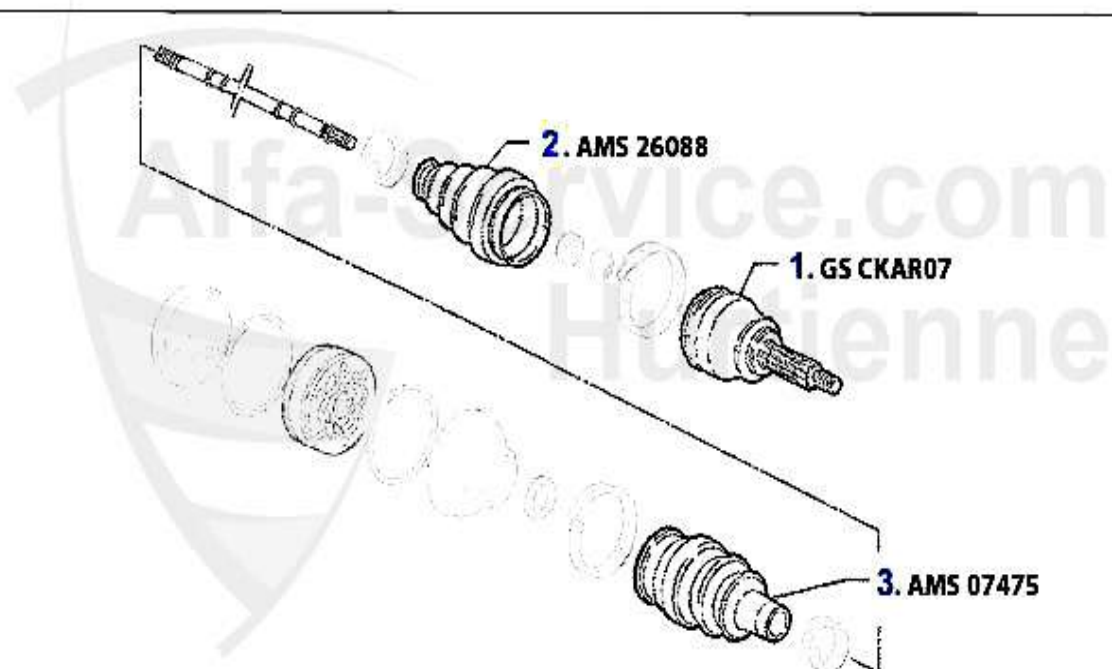

Antriebswelle/Driveshaft 156 2.5 V6 24V

1	GSKAR07 Gelenksatz außen 145/6 1.9 JTD (77kw) mit/ohne ABS,155,gtv/spider (916) V6 # 6063041>	125.66 EUR
2	AMS26088 OE. 60556609 Boot Set Wheel Side	24.89 EUR
3	AMS07475 OE. 46307475 BOOT SET 147 1.9 JTD 16V 156/SW V6 24V	22.47 EUR