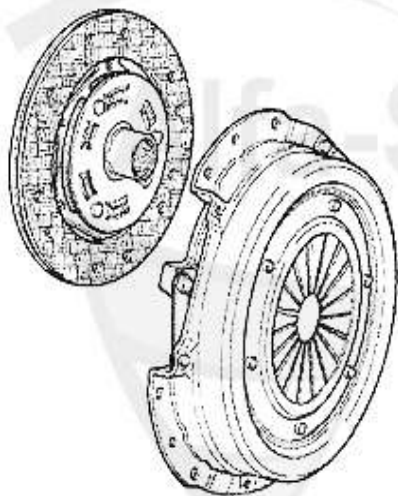

Kupplungs-Kit/Clutch Set 156 2.0 JTS

---

1. KK 951301

Ø 230 mm

---

1 KK951301 OE. 55190114 CLUTCH KIT 147,156/SW 2.0 TS, WITHOUT RELEASE B.

322.56 EUR