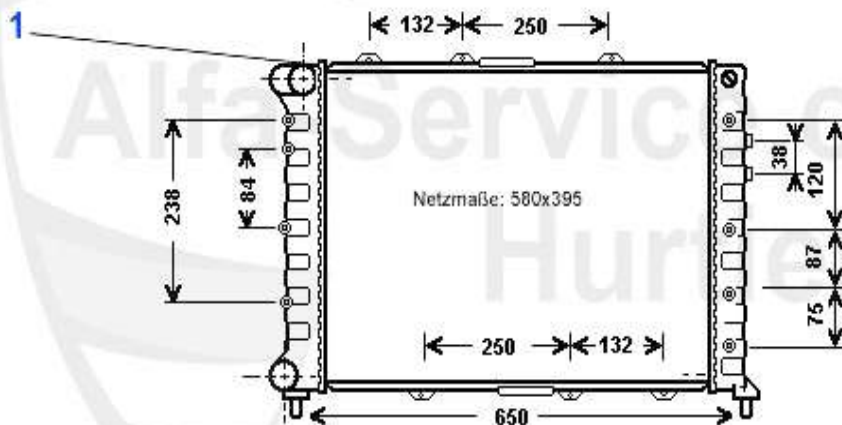

Kühler/Radiator 156 JTS

1 MK22997 RADIATOR 156 TS 16V/2.5 V6 WITH AC

368.19 EUR