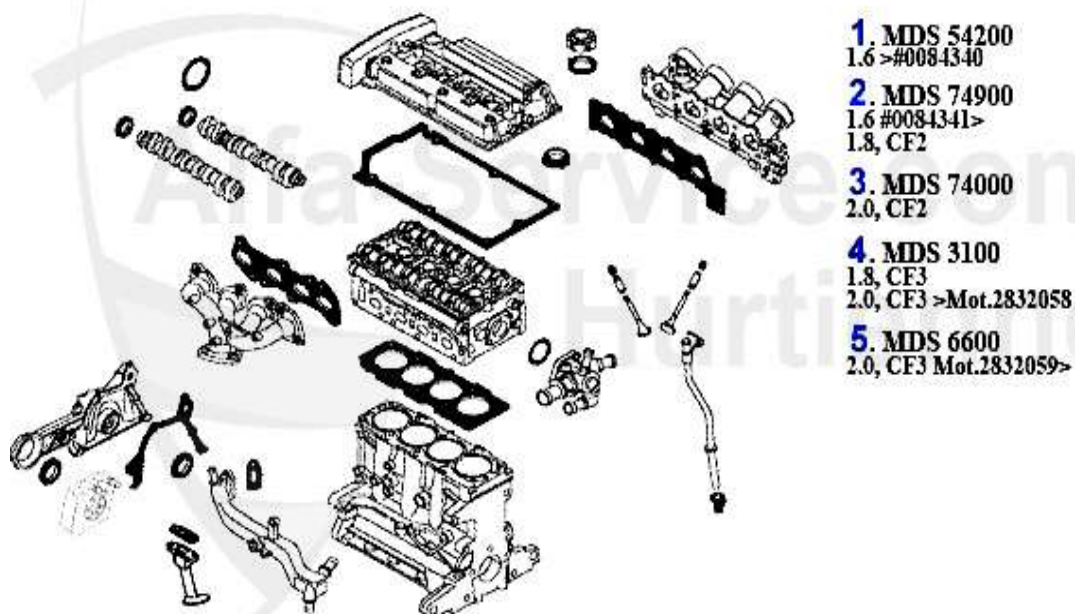

Motordichtsatz/Full Set 156 TS 16V

- **1.** MDS 54200
  1.6 > #0084340
- **2.** MDS 74900
  1.6 #0084341 >
  1.8, CF2
- **3.** MDS 74000
  2.0, CF2
- **4.** MDS 3100
  1.8, CF3
  2.0, CF3 > Mot.2832058
- **5.** MDS 6600
  2.0, CF3 Mot.2832059 >

1	MDS54200 Motordichtsatz 145/6,155,156,166 1.6 - 2.0 TS 16V Bj. >98 Alu-Ventildeckel	127.21 EUR
2	MDS74900 Motordichtsatz 145/6,156,gtv/spider (916) 1.6 - 1.8 16V TS Bj. 97> Kunststoff-Ventildeckel	152.86 EUR
3	MDS74000 ENGINE GASKET SET 145/6,156,GTV/SPIDER (916) 2.0 16V TS,	152.86 EUR
4	MDS3100 ENGINE GASKET SET 166 2.0 TS CF3 110 KW > #2557364	163.11 EUR
5	MDS6600 ENGINE GASKET SET 166 2.0 TS CF3 110 KW #2557365 >	163.11 EUR