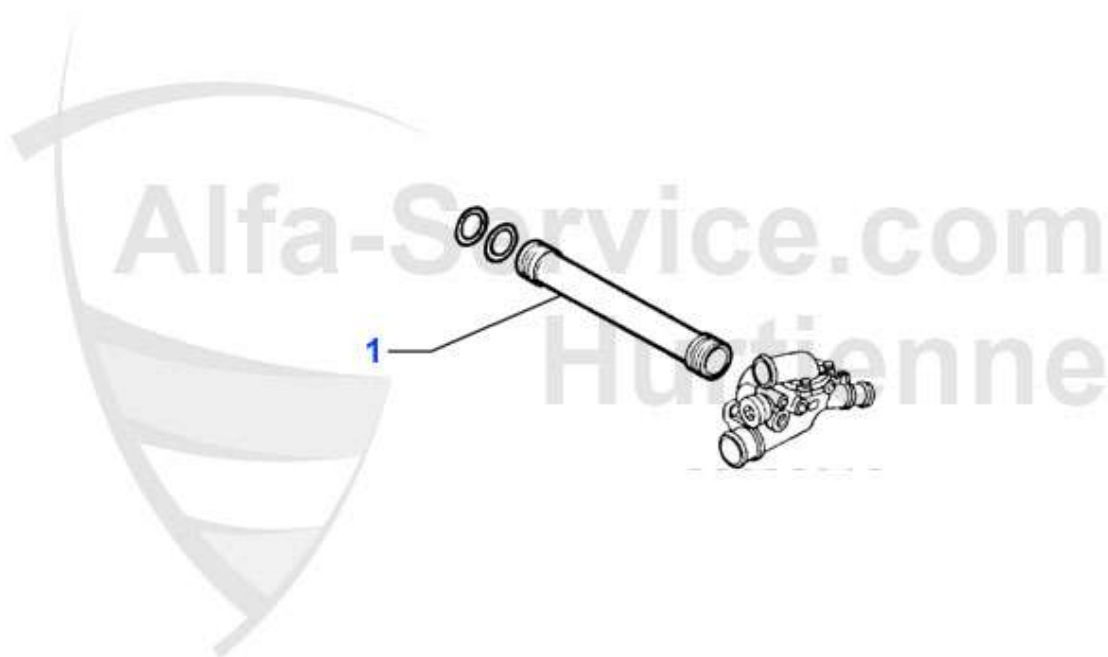

1 KWS04178 TUBE WATERPUMP-THERMOSTAT 2.5/3.0/3.2 V6 24V (95-10)
147,156,166,GT,GTV/ SPIDER (916)

164.01 EUR