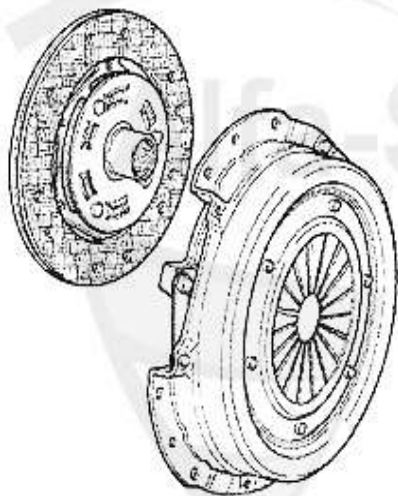

Kupplungs-Kit/Clutch Set 156 1.6/1.8 TS

---

1. KK 853201

Ø 215 mm

---

1 KK853201 CLUTCH KIT 147,156 1.6/1.8 16V TS 09.97>,NUOVO GT 1.8 TS,
OE.55190737

195.16 EUR