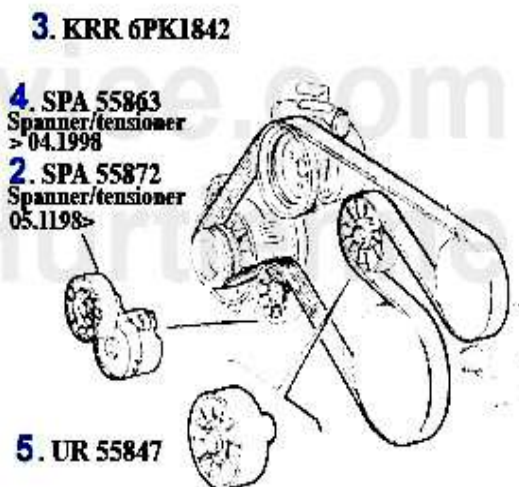

mit/with
Klimaanlage/AC: