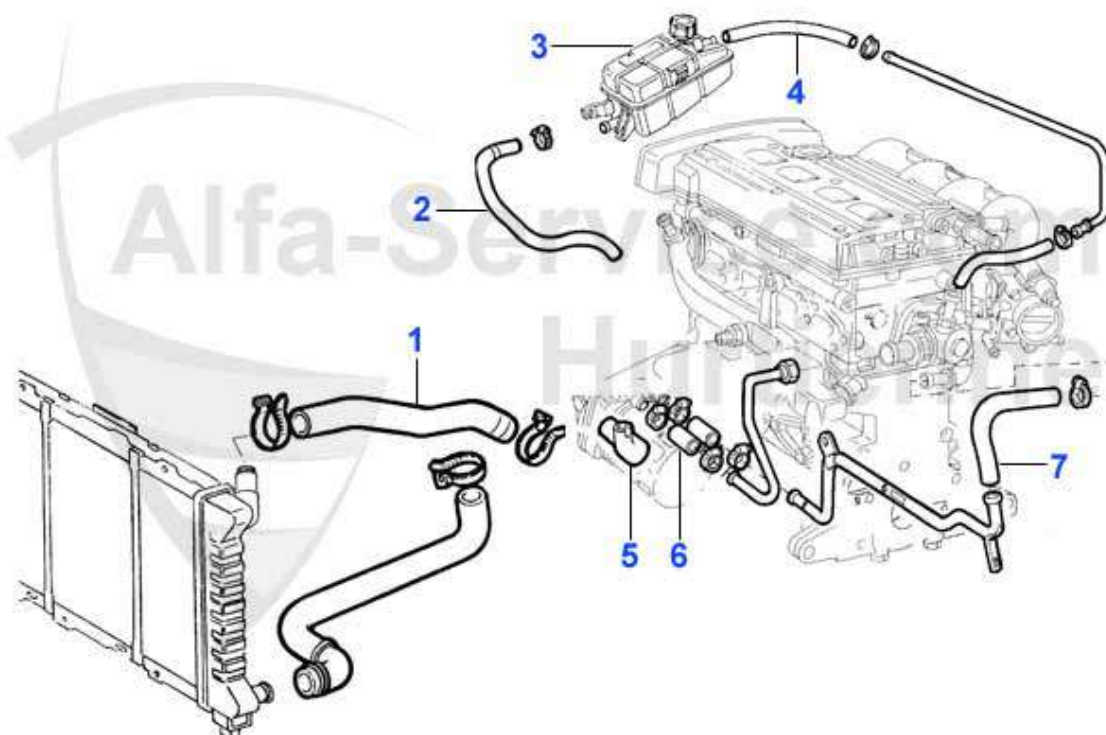

156 > ENGINE > COOLING SYSTEM > TS16V > TUBES

1	KWS24584	UPPER WATER HOSE AR 156 TS 1.6-1.8 WITH AC	***
1	KWS29271	UPPER WATER HOSE AR 156 TS 1.6-1.8 WITHOUT AC	***
2	KWS0080	Kühlwasserschlauch Wasser- brücke z.Ausgleichsbehälter 156 TS 1,6+1,8(CF2) 1,8 CF3	38.32 EUR
3	KWB93147	OVERFLOW CONTAINER 145,146 (97-00),156 (97-02),GT (03-10)	38.94 EUR
4	KWS0084	Schlauch Ausgleichsbehälter Verteilerrohr 1,8+2,0 TS (CF2) 145,147,155,156,166, GTV+Spider916	***
4	KWS0085	Schlauch Ausgleichsbehälter Verteilerrohr 1,8+2,0 TS (CF3) 156, GT, GTV+Spider 916,	***
5	KWS0086	Schlauch am Wärmetauscher 1,8+2,0TS (CF3) 97-02	34.00 EUR
6	KWS0083	Verbindungsstück Verteiler Rohr-Wärmetauscher 145,147, 155,156,166,GTV+Spider 916 alle TS Motoren (CF2+CF3)	***
7	KWS0081	Kühlwasserschl. Thermostat unten zum Verteilerrohr 156 1,6/1,8/2,0TS (CF2)	***