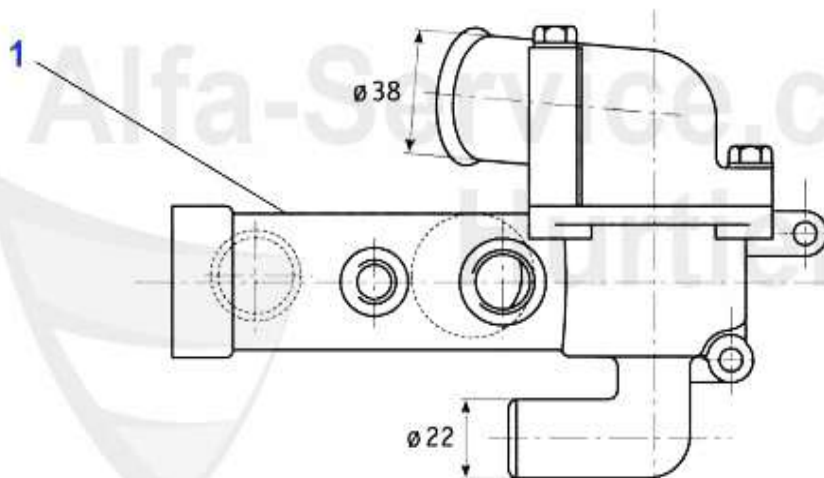

Thermostat 156 V6 24V/GTA

---

1 TH657187 THERMOSTAT 155,156,166,GTV,SPIDER (916) 6 CYL. (WITH HOUSING)

54.00 EUR