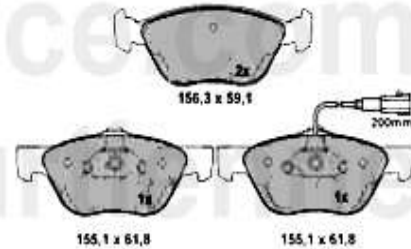

Brembeläge/Brakepads 156 > 2002

1. 23140
vorne/front
1.6/1.8 TS/1.9 JTD > 2000

2. 21636
vorne/front
2.0 TS, 2.5 V6, 2.4 JTD

3. 23289
vorne/front
1.6/1.8 TS/1.9 JTD 2000 >

4. 21606
hinten/rear

1	23140 193 05	BRAKE PADS FRONT WITH ABRASION CONTACT, 147 1.6 16V TS, 156 1.6/1.8/ 16V TS/1.9 JTD 09.97 -10.00, OE 9948887	63.96 EUR
2	21636 193 05	OE 77362222, BRAKE PADS WITH ABRASION CONTACT, 155 1.6/1.8/2.0 16V TS/2.5 V6 TD 05.96 >, 156 1.6 1.8/2.0/16V/TS/JTS/V6/1.9/2.4 JTD , GTV/S	60.52 EUR
3	23289 193 05	BRAKE PADS FRONT WITH WARNING CONTACT 145/6 1.8/2.0 16V TS/QV 01.97>, 147 1.6/ 2.0 16V TS BRAKESYSTEM ATE	69.76 EUR
4	21606 166 24	OE. 71712910 REAR BRAKE PADS WITHOUT ABRASION CONTACT, 156 1.6/1.8/2.0/16V/TS/JTS/2.5 V6 24V/1.9/2.4/JTD 164 3.0V6 Q4 02.94-09.98	62.58 EUR