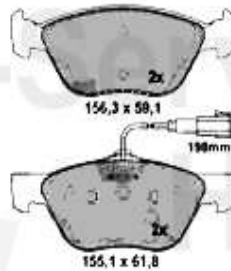

Brembeläge/Brakepads 156 > 2002

1. 23140
vorne/front
1.6/1.8 TS/1.9 JTD > 2000

2. 21636
vorne/front
2.0 TS, 2.5 V6, 2.4 JTD

3. 23289
vorne/front
1.6/1.8 TS/1.9 JTD 2000 >

4. 21606
hinten/rear

1	23140 193 05	BRAKE PADS FRONT WITH ABRASION CONTACT, 147 1.6 16V TS, 156 1.6/1.8/ 16V TS/1.9 JTD 09.97 -10.00, OE 9948887	63.96 EUR
2	21636 193 05	OE 77362222, BRAKE PADS WITH ABRASION CONTACT, 155 1.6/1.8/2.0 16V TS/2.5 V6 TD 05.96 >, 156 1.6 1.8/2.0/16V/TS/JTS/V6/1.9/2.4 JTD , GTV/S	60.52 EUR
3	23289 193 05	BRAKE PADS FRONT WITH WARNING CONTACT 145/6 1.8/2.0 16V TS/QV 01.97>, 147 1.6/ 2.0 16V TS BRAKESYSTEM ATE	69.76 EUR
4	21606 166 24	OE. 71712910 REAR BRAKE PADS WITHOUT ABRASION CONTACT, 156 1.6/1.8/2.0/16V/TS/JTS/2.5 V6 24V/1.9/2.4/JTD 164 3.0V6 Q4 02.94-09.98	62.58 EUR