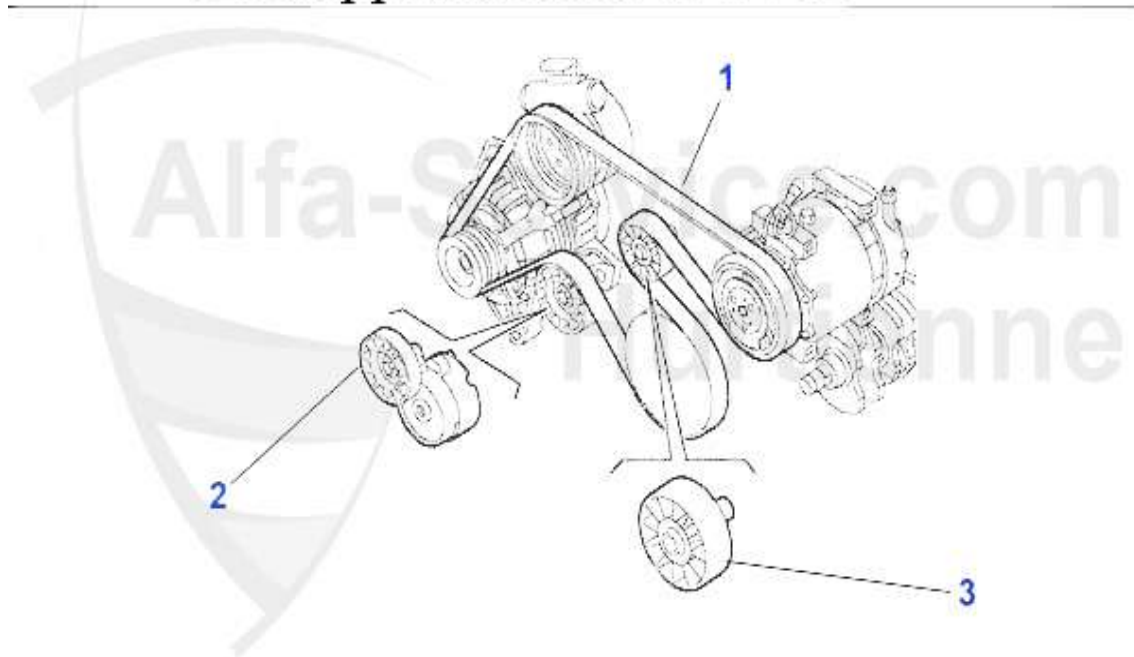

Keilrippenriemen 156 JTS

1	KRR6PK196	38.20 EUR
0	RIBBED BELT 6PK1960	
2	SPA55863 DRIVE BELT TENSIONER 145/6/7,155/6,166,916 2.0	43.99 EUR
3	UR55848 DRIVE BELT BEARING 156 2.0,145,166,916	69.00 EUR

Keilrippenriemen 156 V6 24V/GTA