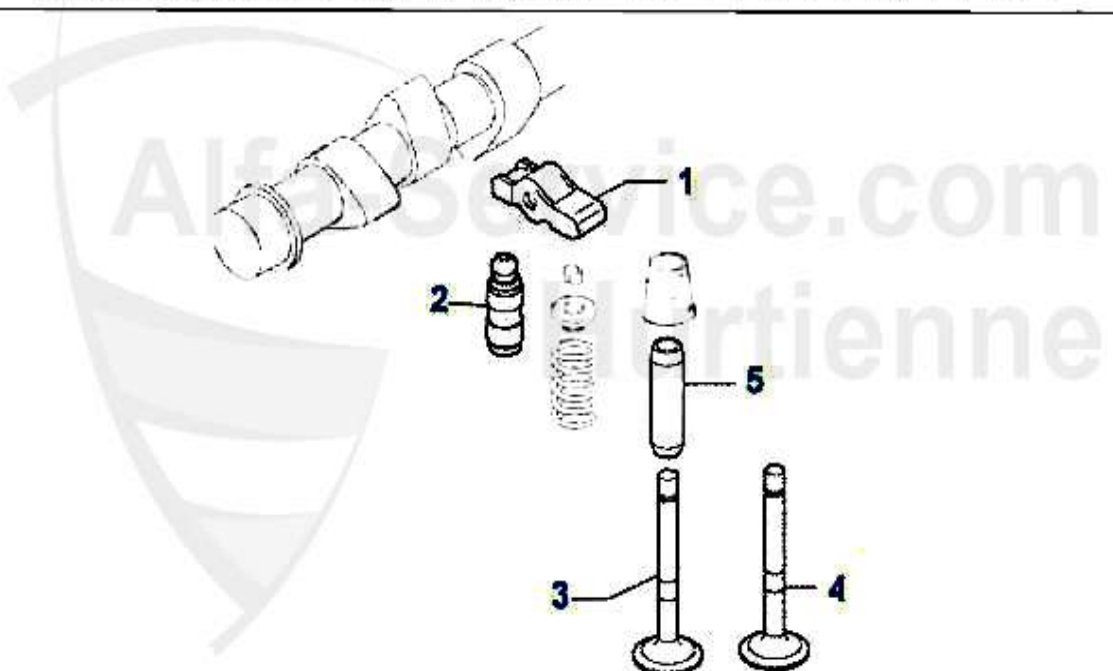

Ventiltrieb/Valve Train 156 2.4 JTD 20V

1	KH64765	Kipphebel 147,156,166,Nuovo GT JTD 16/20V	10.67 EUR
2	HST67972	Stößel 147,156,166,Nuovo GT JTD 16/20V	35.11 EUR
3	VE95535	OE. 55195535 Valve Intake JTD 16/20V	18.98 EUR
4	VA87902	OE. 46787902 Valve-Exhaust JTD 16/20V	20.00 EUR
5	VFEA86786	OE. 55186786 Valve Guide Intake/Exhaust JTD 16/20V	13.34 EUR