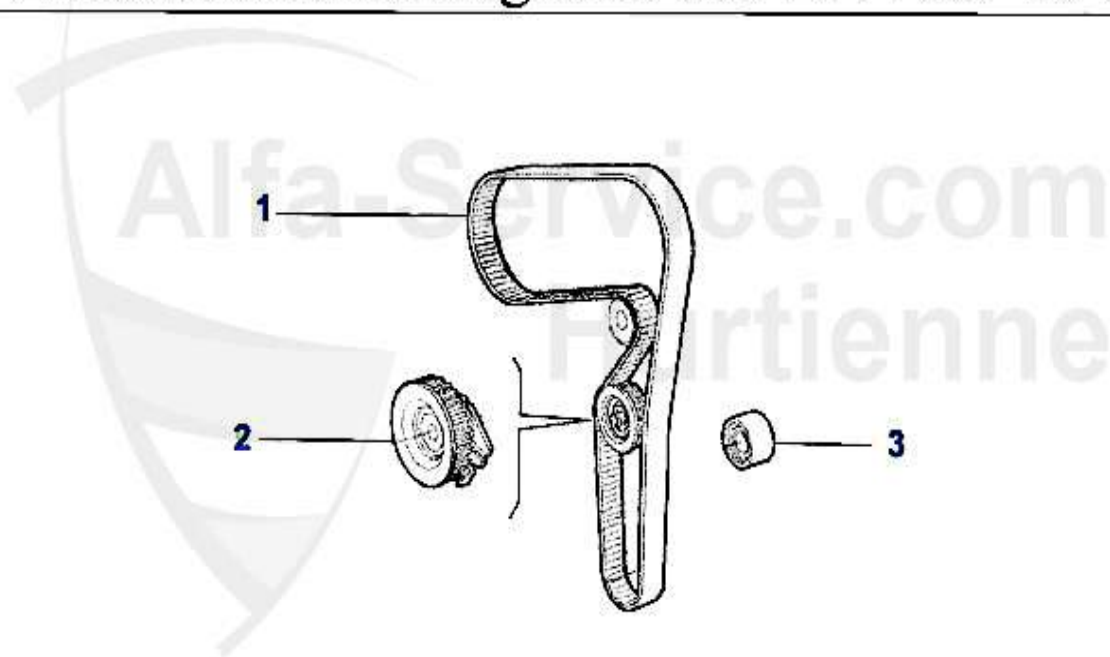

Zahnriemen/Timing Belt 156 2.4 JTD 10V

1	ZR94713	OE.60814603 DRIVE BELT 190SHPN240H 145/6, 156,166 1.9/2.4 JTD CAMSHAFT HIGH TEMPERATURE VERSION	43.60 EUR
2	SR55844	TENSIONING PULLEY TIMING BELT 145/6/7 , 156 , 166 1,9 & 2,4 JTD	68.22 EUR
3	UR55842	GUIDE PULLEY TIMING BELT 145/6/7,156 , 166 1,9 & 2,4 JTD	34.77 EUR