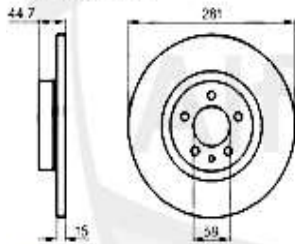

2. BS 518751
1.6/1.8/2.0 TS,2.5 V6,1.9/2.4 JTD
vorne/front
belüftet/ventil.

Bremsscheiben/Brakedisks 156/SW >2002

1. BS 101311
1.6/1.8 TS,1.9 JTD > #0383456
vorne/front