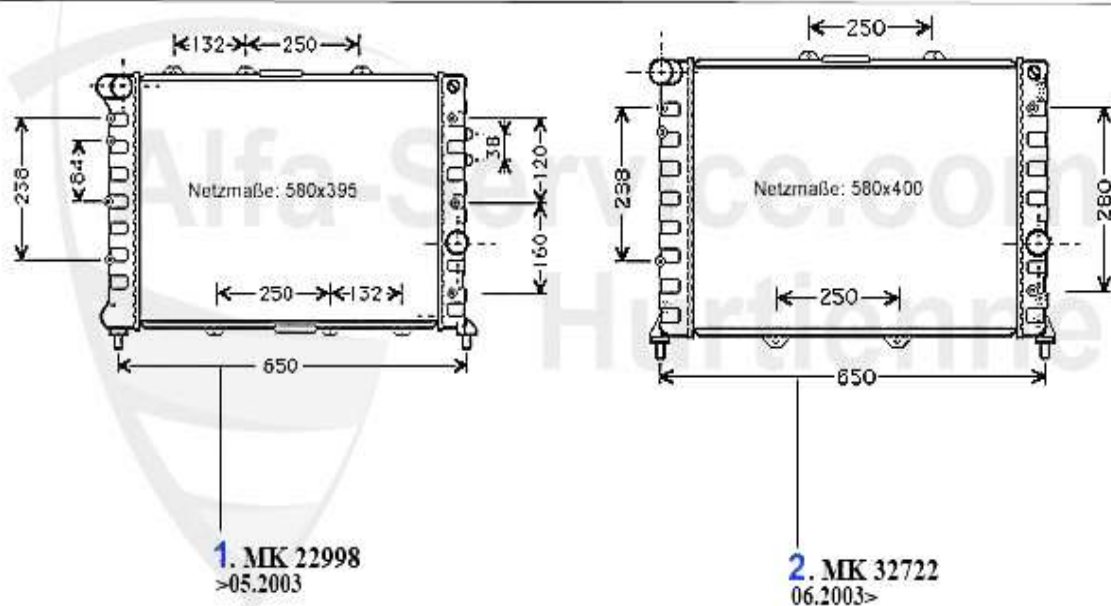

Kühler/Radiator 156 1.9 JTD 16V

1	MK22998	RADIATOR 156 1.9/2.4 JTD	265.70 EUR
2	MK32722	RADIATOR 156 1.9 16V/2.4 10/20V JTD 01> STARTING FROM # 281384	366.23 EUR