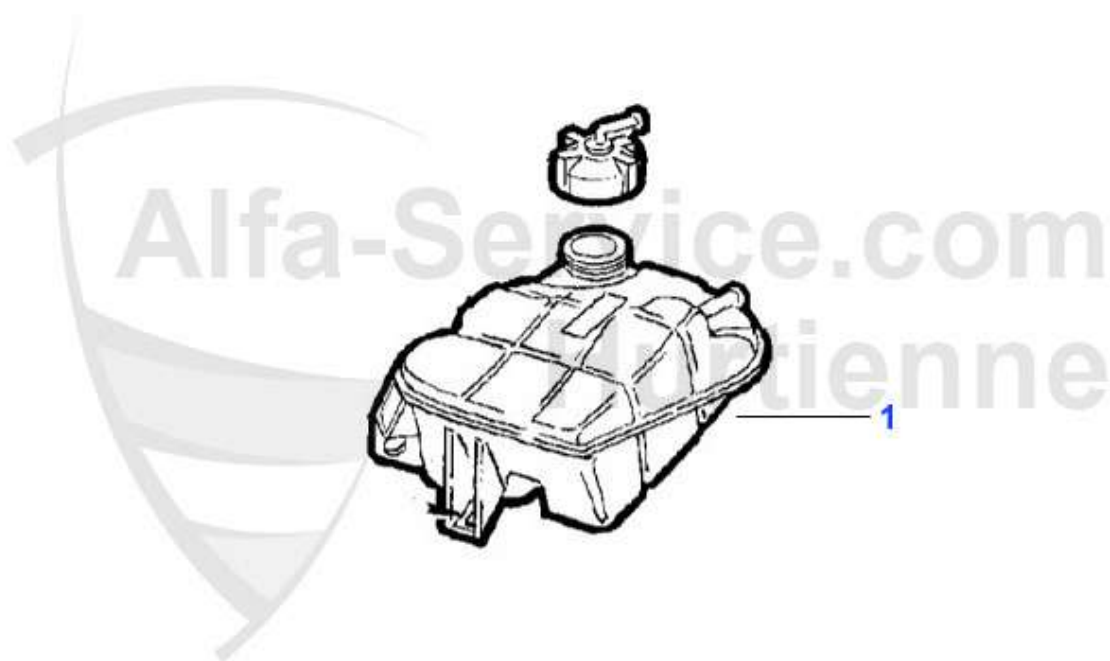

1 KWB4720 OVERFLOW CONTAINER 145/146/156 1.8-2.0 TS/1.9-2.4JTD (97-02)

39.00 EUR