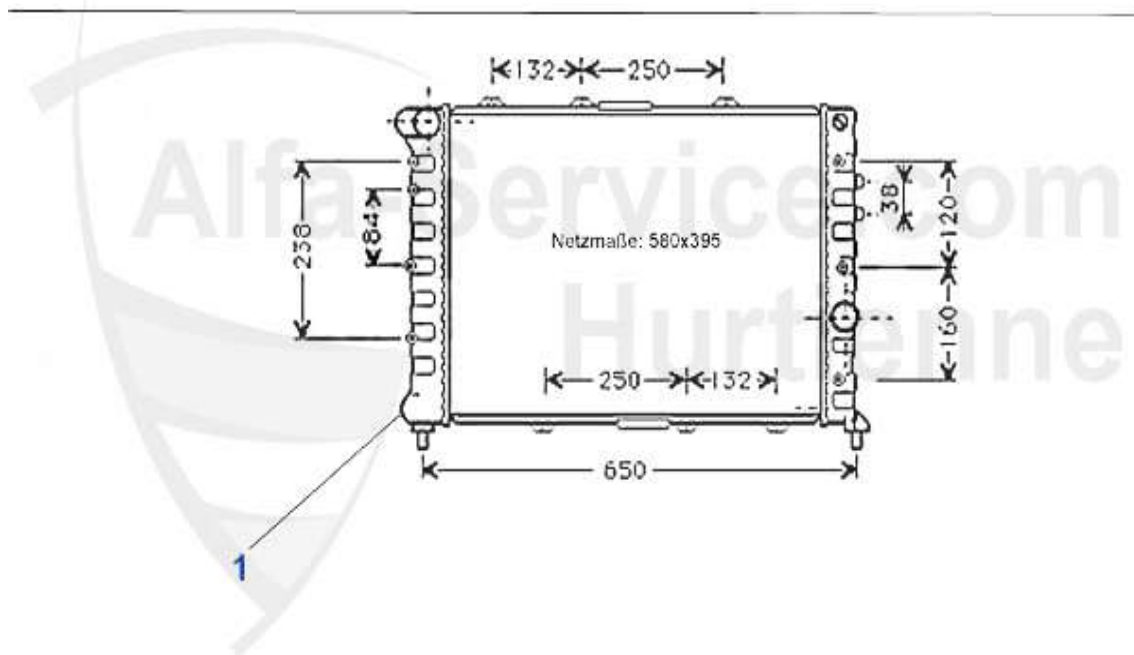

Wasserpumpe/Waterpump 156 2.4 JTD 10V

1 WP15970 OE. 46515970 WATER PUMP 1.9/2.4 8/10 V

60.52 EUR

1 KWB4720 OVERFLOW CONTAINER 145/146/156 1.8-2.0 TS/1.9-2.4JTD (97-02)

39.00 EUR

Kühler/Radiator 156 2.4 JTD 20V