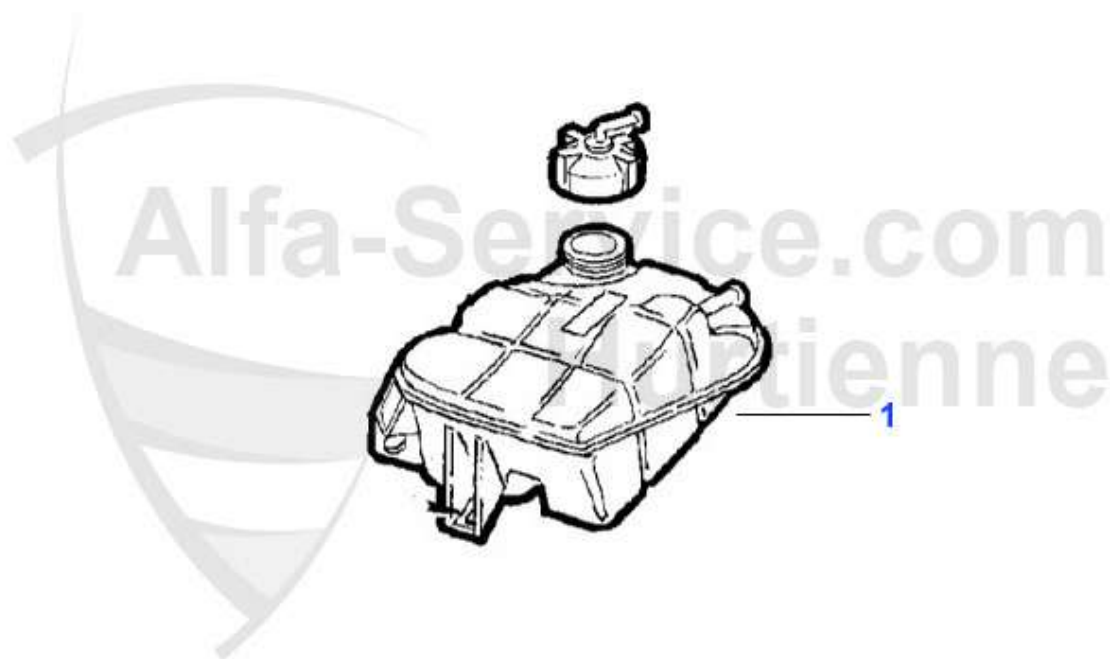

1 KWB4720 OVERFLOW CONTAINER 145/146/156 1.8-2.0 TS/1.9-2.4JTD (97-02)

39.00 EUR