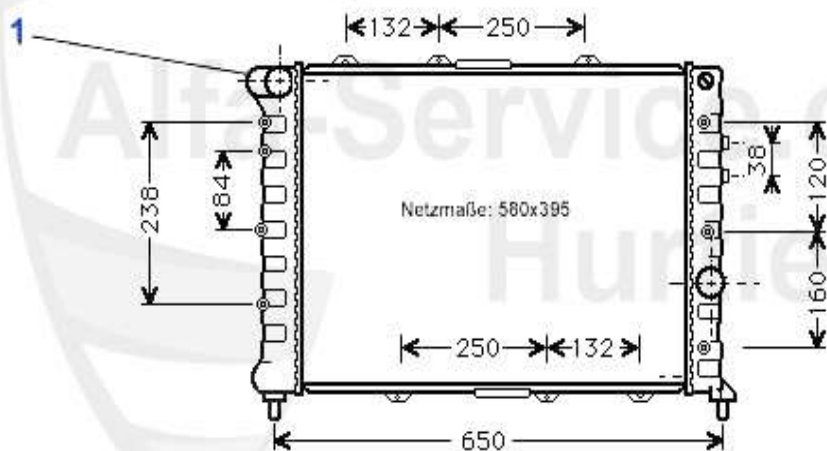

Kühler/Radiator 156 1.9 JTD 8V

1 MK22998 RADIATOR 156 1.9/2.4 JTD

265.70 EUR