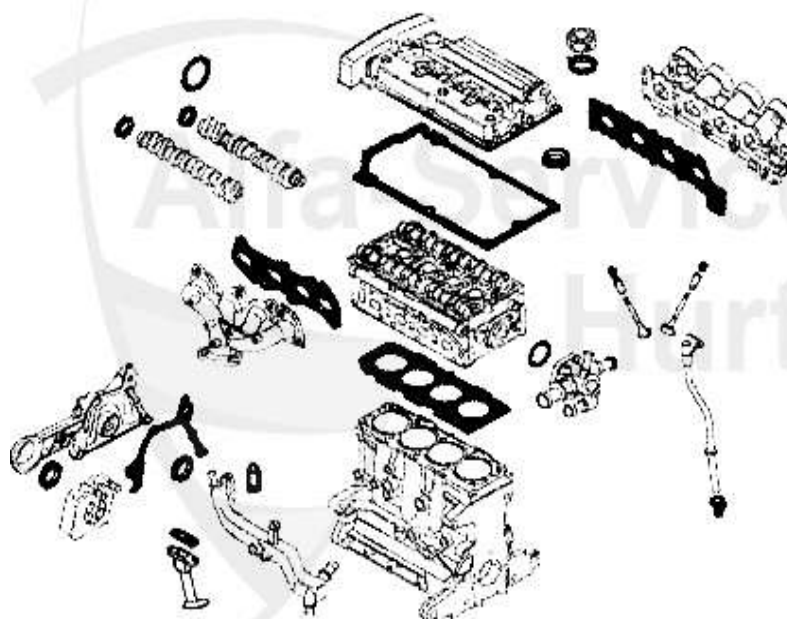

Kopfsatz/Head Set 156 TS 16V

- **1. ZKDS 40700**
  1.6 >#0084340
- **2. ZKDS 61700**
  1.6 #0084341>
- 1.8, CF2
- **3. ZKDS 60800**
  2.0, CF2
- **4. ZKDS 5740**
  1.8, CF3
  2.0, CF3 >Mot.2832058
- **5. ZKDS 90500**
  2.0, CF3 Mot.2832059>

1	ZKDS40700 Kopfdichsatz 145/6,155,156,166 1.6-2.0 ie 16V TS Bj. >98 Alu-Ventildeckel	108.74 EUR
2	ZKDS61700 OE. 71713631 HEADSET	132.34 EUR
3	ZKDS60800 HEAD GASKET SET 145/6,156,GTV/SPIDER (916) 2.0 16V TS 97-01 PLASTIC VALVE COVER	111.82 EUR
4	ZKDS5740 OE. 71717685 HEAD SET 147,156,Nuovo GT 1.8/2.0 TS CF3	141.50 EUR
5	ZKDS90500 HEAD GASKET SET 166 2.0 TS CF3 110 KW #2557365 >	132.34 EUR