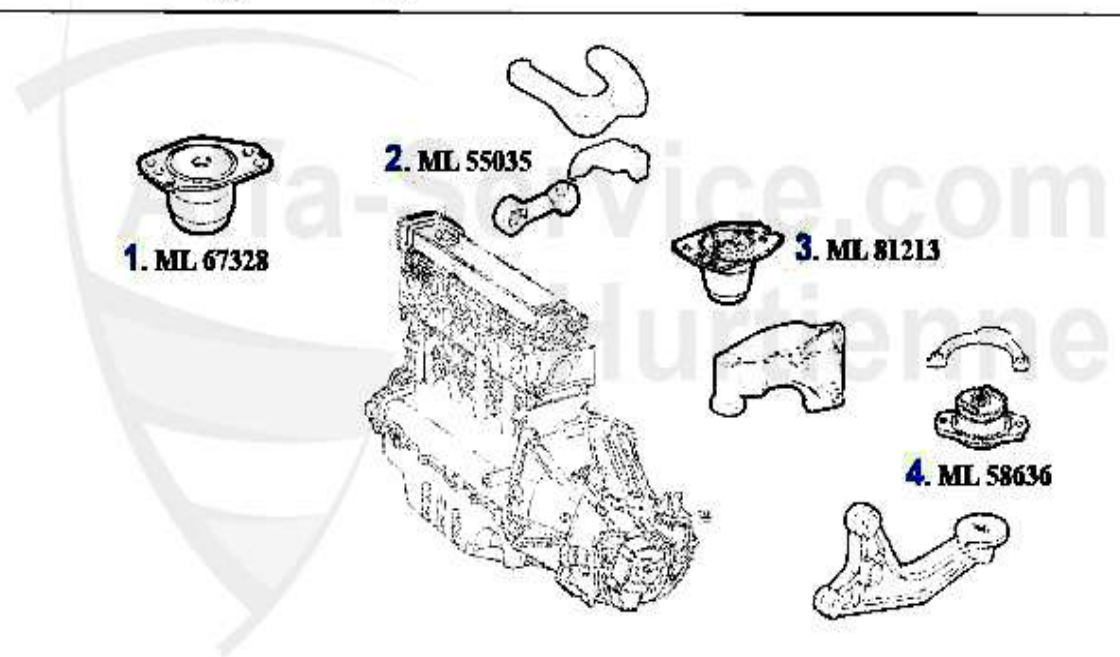

Motorlager/Enginemount 156 2.4 JTD 20V

1	ML67328	OE. 46467328 ENGINE MOUNT FL 145/6,147, 156,Nuovo GT JTD	61.62 EUR
2	ML55035	OE. 60655035 ENGINE ROD 156 2.4 JTD 10/20V	60.65 EUR
3	ML81213	OE. 46781213 ENGINE MOUNT RL 145/6, 147 1,9 JTD +74KW, 156, Nuovo GT JTD	70.00 EUR
4	ML58636	OE. 46858636 ENGINEMOUNT REAR 156 2.4 JTD 20V	***