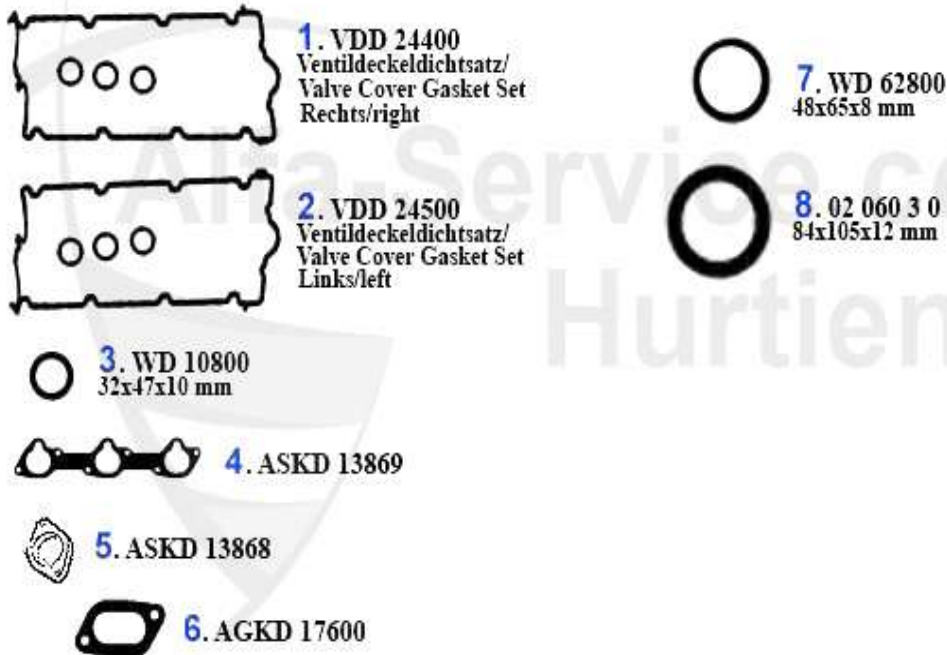

Dichtungen Motor/Gaskets Engine 156 V6 24V/GTA

1	VDD24400 RIGHT CAM COVER GASKET 147,156,166,166, GTV/SPIDER (916),NUOVO GT V6 24V	34.37 EUR
2	VDD24500 LEFT CAM COVER GASKET 147,156,166, GTV/SPIDER (916),NUOVO GT V6 24V	34.37 EUR
4	ASKD13869Ansaugkrümmerdichtung 147,156,164/S uper,166,gtv/spider (916),Nuovo GT 6-Zylinder 24V	6.70 EUR
5	ASKD13868OE. 60513868 Sealing Gasket	1.95 EUR
6	AGKD17600Abgaskrümmerdichtung 156,164/Super, 166,gtv/spider (916),Nuovo GT V6 24V	8.28 EUR
7	WD62800 Siri kurbelwelle vorne (Riemensch.) 156,166 6-zylinder	14.45 EUR
8	02 060 3 0 OIL SEAL (84/105/12) CRANKSHAFT REAR Spider 1990-93, 75, 90, 155, 164, GTV 6, 166, 156	24.10 EUR