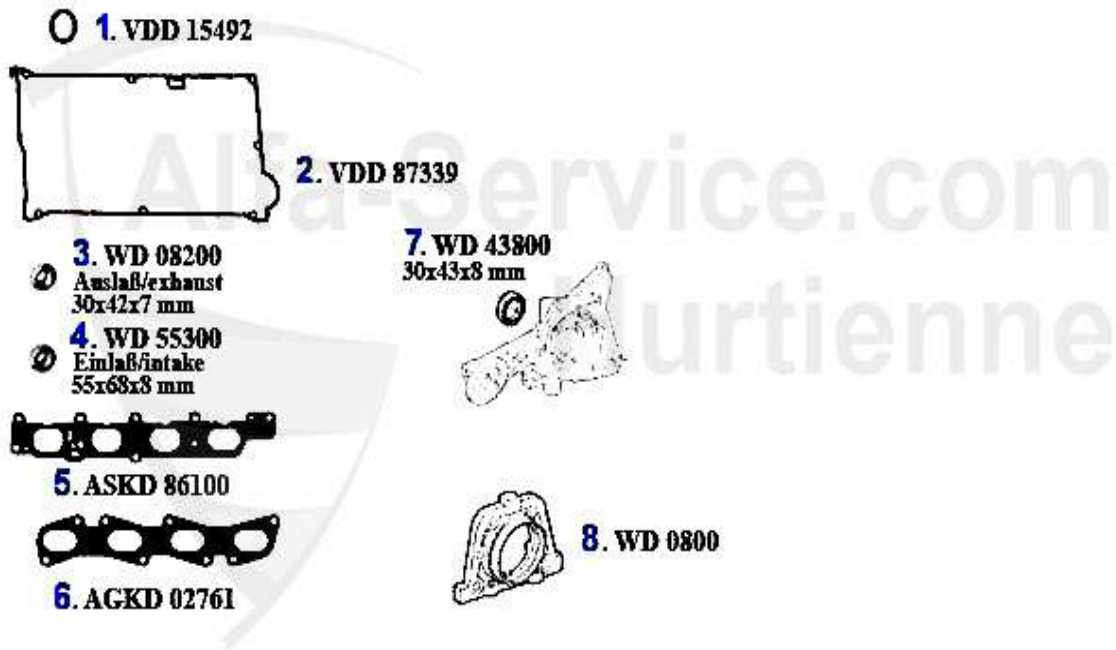

Dichtungen Motor/Gaskets Engine 156 2.0 JTS

1	VDD15492	Kerzenschachtdichtung TS 16V	3.69 EUR
2	VDD87339	VALVE COVER SEAL 2.0 JTS 156,GTV/SPIDER (916),NUOVO GT INCL. 4 GASKET RINGS	35.00 EUR
3	WD08200	CAMSHAFT 145/6,155,156,GTV/SPIDER (916), 166 VARIOUS 96-01	11.84 EUR
4	WD55300	siri nockenwelle 145/6,155,156 1.6,1.7,1.8,2.0 16V TS	16.97 EUR
5	ASKD86100	Ansaugkrümmerdichtung 156,gtv / spider (916), Nuovo GT 2.0 JTS	57.49 EUR
6	AGKD02761	EXHAUST MANIFOLD GASKET 145/6,147,155, 156,166,GTV/SPIDER (916) TS/JTS 16 V STARTING FROM YEAR 1998	22.22 EUR
7	WD43800	Siri Kurbelwelle vorne (Riemensch.) 145/6 1.9 TD Bj. 94-99,147 2.0 TS 155 1.9 TD Bj. 93-97,155 2.0 TS 16V 2.0 16V Turbo	9.75 EUR
8	WD0800	OIL SEAL CRANKSHAFT REAR (FLYWHEEL) 147 1.6 TS 16V/1.9 JTD 03>, 156 1.9/2.4 JTD 00>	47.50 EUR