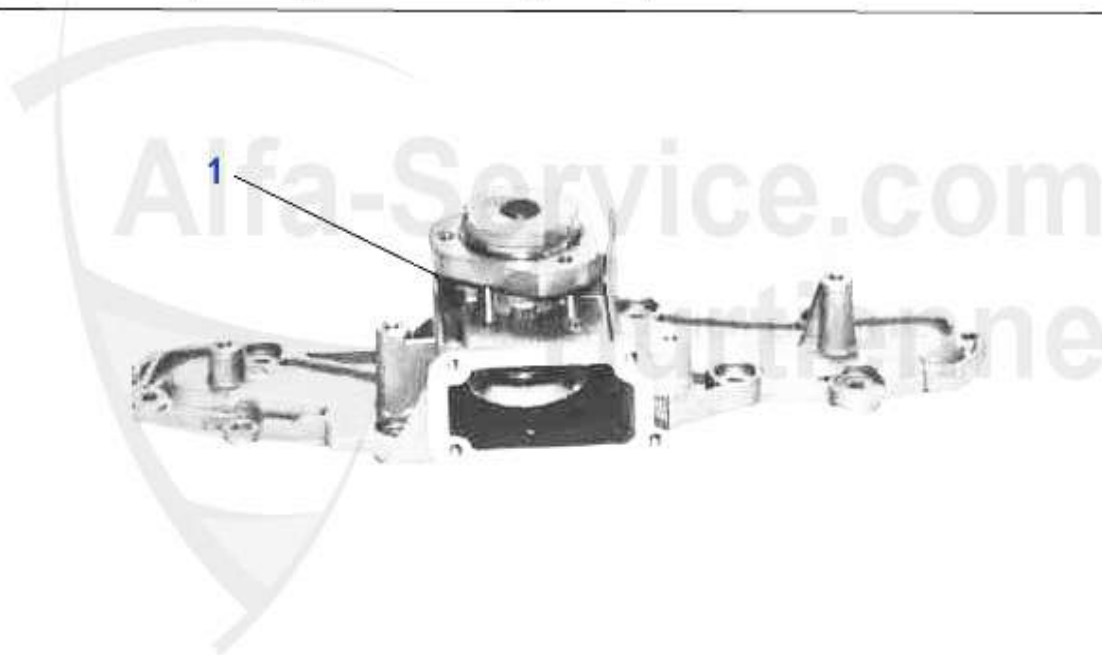

Wasserpumpe/Waterpump 156 V6 24V/GTA

---

1 WP81355 OE. 60816018 WATERPUMP V6 24V

99.00 EUR