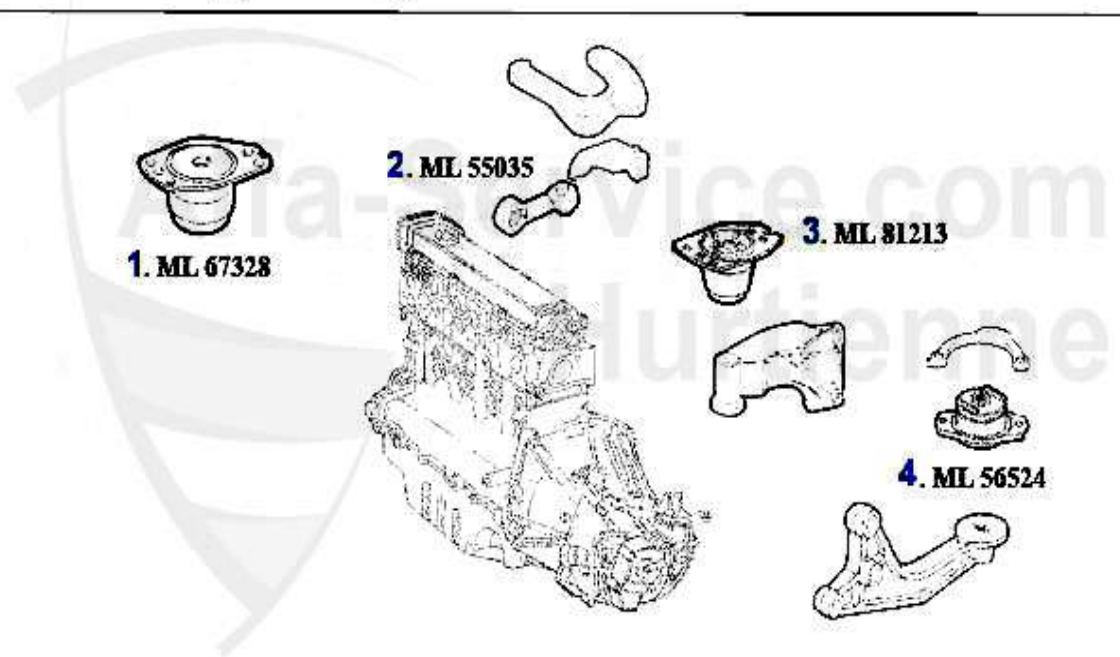

Motorlager/Enginemount 156 2.4 JTD 10V

1	ML67328	OE. 46467328 ENGINE MOUNT FL 145/6,147, 156,Nuovo GT JTD	61.62 EUR
2	ML55035	OE. 60655035 ENGINE ROD 156 2.4 JTD 10/20V	60.65 EUR
3	ML81213	OE. 46781213 ENGINE MOUNT RL 145/6, 147 1,9 JTD +74KW, 156, Nuovo GT JTD	70.00 EUR
4	ML56524	OE. 60656524 ENGINEMOUNT 145/6 1999>, 147,156,Nuovo GT 1.9 JTD 8/16V	40.01 EUR