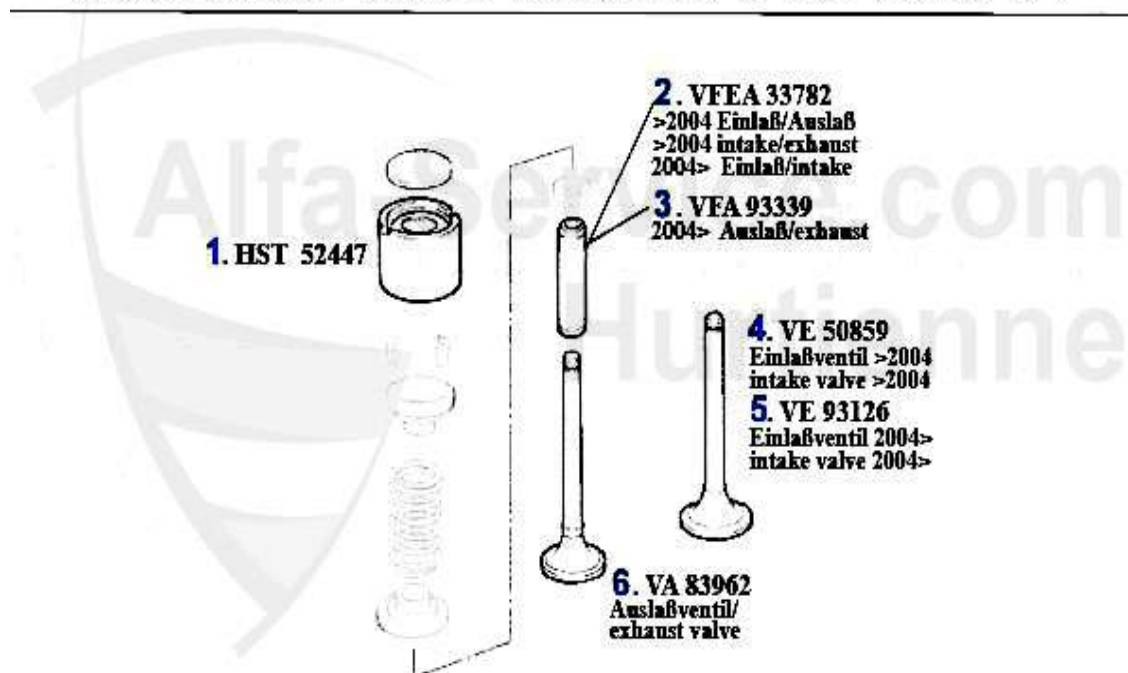

Ventiltrieb/Valve Train 156 1.9 JTD 8V

1	HST52447	Hydrostößel 145/6,155,156,166 TD/ JTD	14.26 EUR
2	VFEA33782	Ventilführung Ein-/Auslaß +0.05 JTD 8/10V 145/6,147,156,166	4.11 EUR
3	VFA93339	OE. 55193339 VALVE GUIDE INTAKE 1.9/2.4 JTD 8/10V 6.2004>	***
4	VE50859	Ventil-Einlaß 145/6,147,156,166 JTD 8/10V	21.03 EUR
5	VE93126	Ventil-Einlaß 147,156,166 JTD 8/10V Bj. 6.04>	20.21 EUR
6	VA83962	Ventil-Auslaß 145/6,147,156,166 JTD 8/10V	32.83 EUR