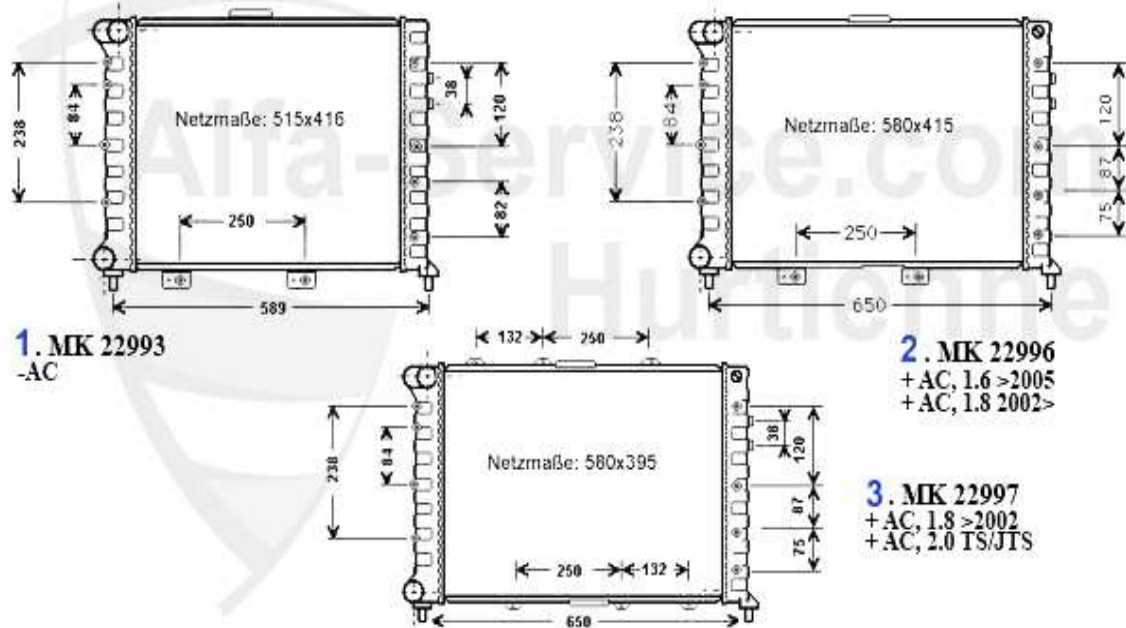

Kühler/Radiator 156 TS

1	MK22993	RADIATOR 156 1.6/1.8/2.0 16V TS WITHOUT AC >10.00	190.29 EUR
2	MK22996	RADIATOR 156 1.6/1.8/2.0 16V TS WITH AC	240.18 EUR
3	MK22997	RADIATOR 156 TS 16V/2.5 V6 WITH AC	368.19 EUR