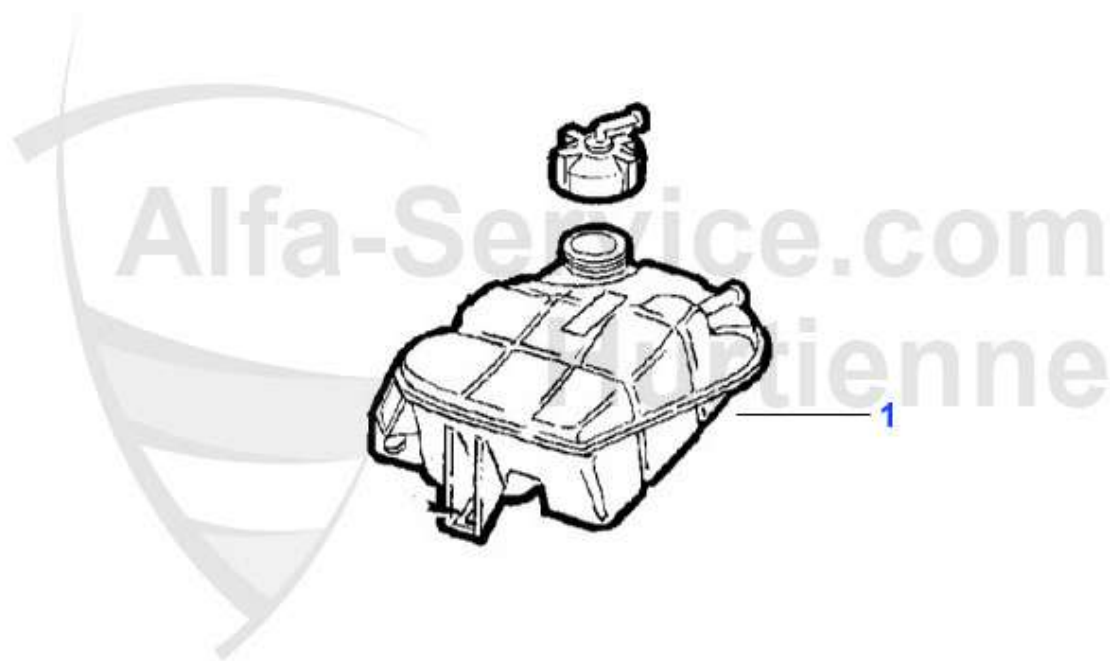

1 KWB4720 OVERFLOW CONTAINER 145/146/156 1.8-2.0 TS/1.9-2.4JTD (97-02)

39.00 EUR

Kühler/Radiator 156 JTS

1 MK22997 RADIATOR 156 TS 16V/2.5 V6 WITH AC

368.19 EUR

Thermostat 156 JTS

1 TH76067 OE. 60676067 THERMOSTAT 156,gtv/spider (916),Nuovo GT 2.0 JTS