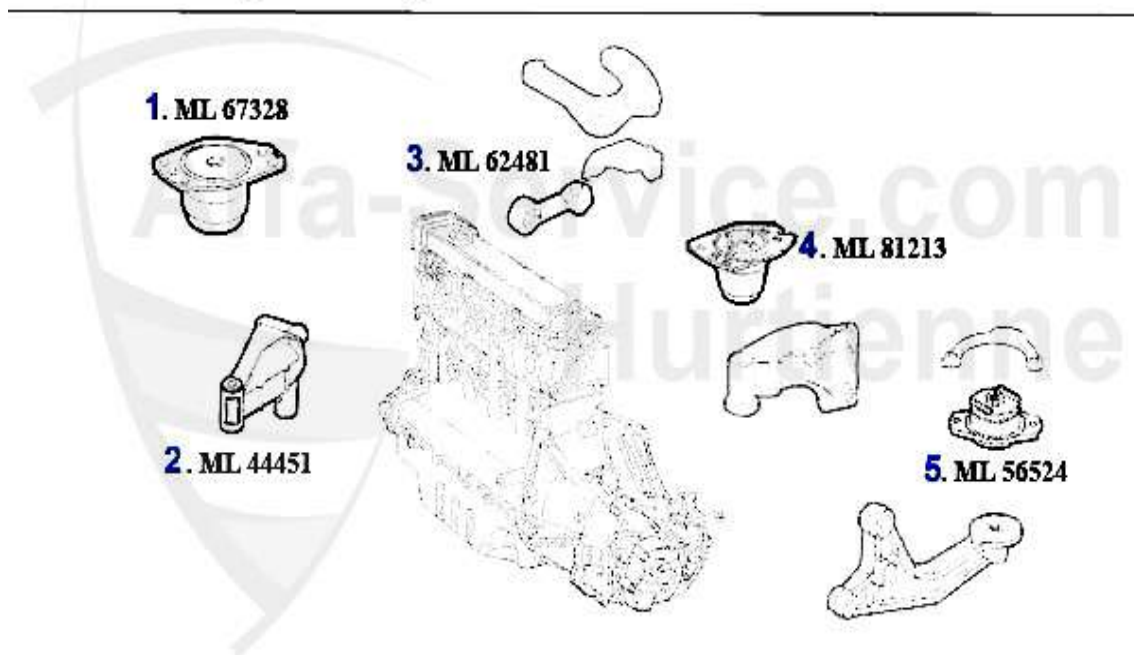

Motorlager/Enginemount 156 1.9 JTD 8V

1	ML67328	OE. 46467328 ENGINE MOUNT FL 145/6,147, 156,Nuovo GT JTD	61.62 EUR
2	ML44451	OE. 46744451 ENGINE MOUNT 147,156,Nuovo GT 1.9 JTD 8/16V	95.00 EUR
3	ML62481	OE. 60662481 ENGINE MOUNT 145/6,147,156, Nuovo GT 1.9 JTD	61.25 EUR
4	ML81213	OE. 46781213 ENGINE MOUNT RL 145/6, 147 1,9 JTD +74KW, 156, Nuovo GT JTD	70.00 EUR
5	ML56524	OE. 60656524 ENGINEMOUNT 145/6 1999>, 147,156,Nuovo GT 1.9 JTD 8/16V	40.01 EUR