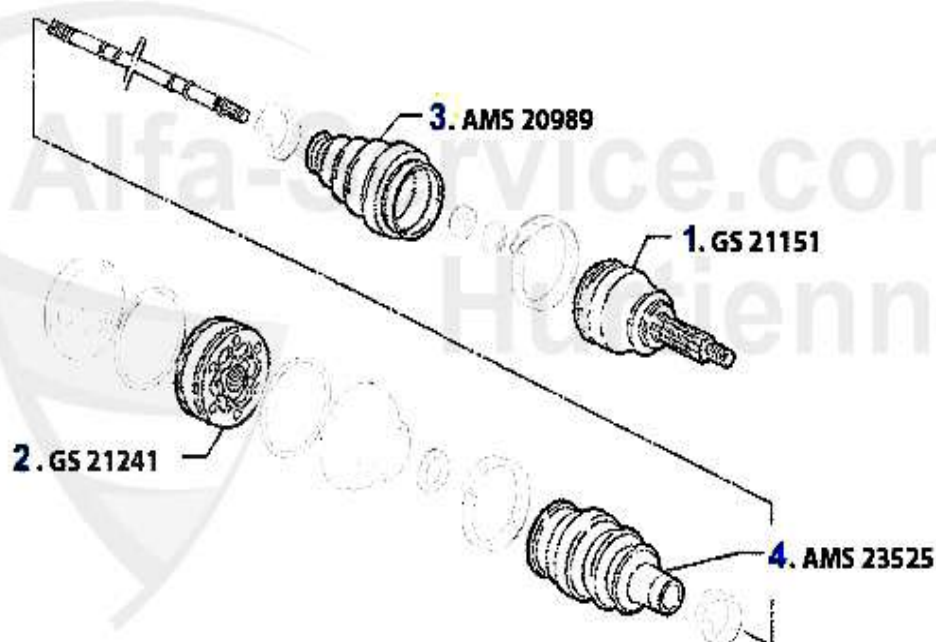

Antriebswelle/Driveshaft 156 1.6/1.8 TS

1	GS21151	Gelenksatz außen 156 1.8/1.8/2.0 16V TS,gtv (916) 1.8/2.0 TS/JTS Bj. 98>,Nuovo GT	119.00 EUR
2	GS21241	Inner drive shaft joint gtv/spider (916),155,145/6 TS 16V,156 TS 16V 166 2.0 TS,147 1.6/2.0 TS	111.72 EUR
3	AMS20989	OE.46429633, outer joint gaiter 145/6 147, 156, 166	17.90 EUR
4	AMS23525	Achsmanschettensatz innen 155 1,7/ 1.8/2.0/TS 16V,2.5 V6,1.9TD 164/Super 2.0 TS,145/6 TS 16V	25.55 EUR