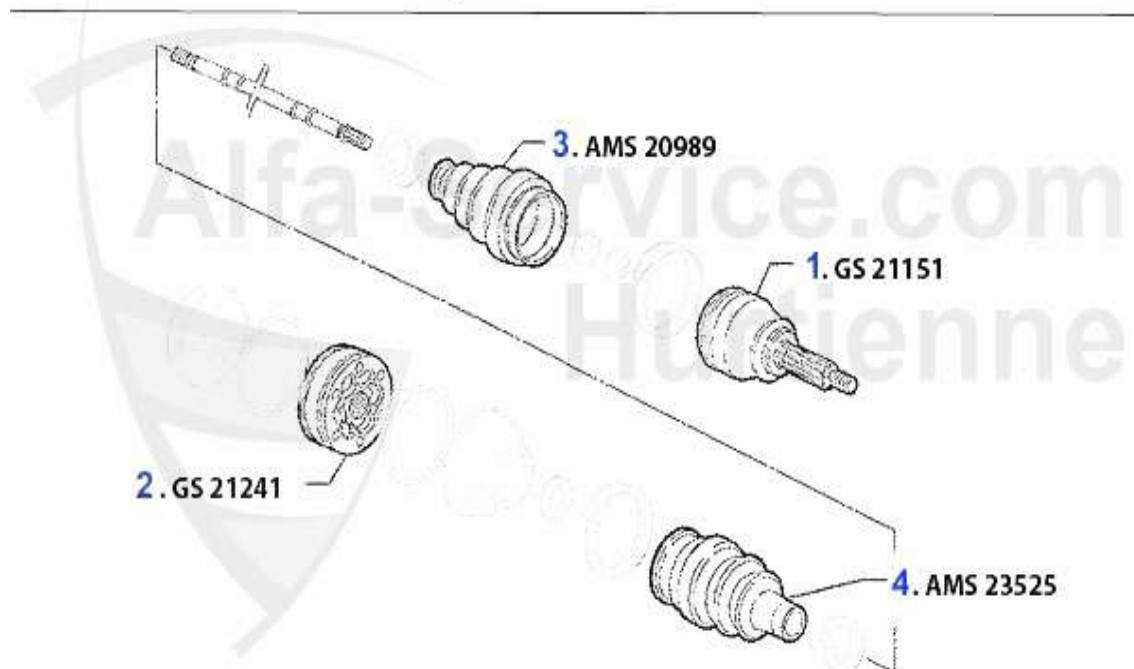

Antriebswelle/Driveshaft 156 2.0 TS

1	GS21151	Gelenksatz außen 156 1.8/1.8/2.0 16V TS,gtv (916) 1.8/2.0 TS/JTS Bj. 98>,Nuovo GT	119.00 EUR
2	GS21241	Inner drive shaft joint gtv/spider (916),155,145/6 TS 16V,156 TS 16V 166 2.0 TS,147 1.6/2.0 TS	111.72 EUR
3	AMS20989	OE.46429633, outer joint gaiter 145/6 147, 156, 166	17.90 EUR
4	AMS23525	Achsmanschettensatz innen 155 1,7/ 1.8/2.0/TS 16V,2.5 V6,1.9TD 164/Super 2.0 TS,145/6 TS 16V	25.55 EUR