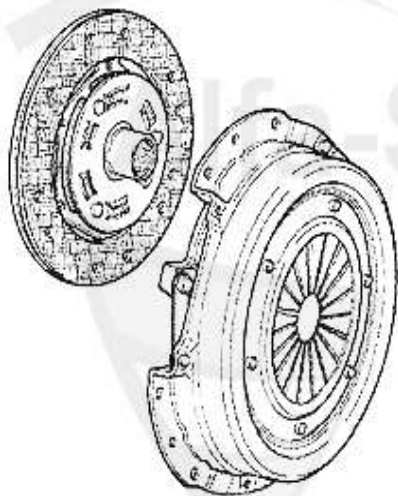

Kupplungs-Kit/Clutch Set 156 2.0 TS

---

1. KK 951301

Ø 230 mm

---

1 KK951301 OE. 55190114 CLUTCH KIT 147,156/SW 2.0 TS, WITHOUT RELEASE B.

322.56 EUR