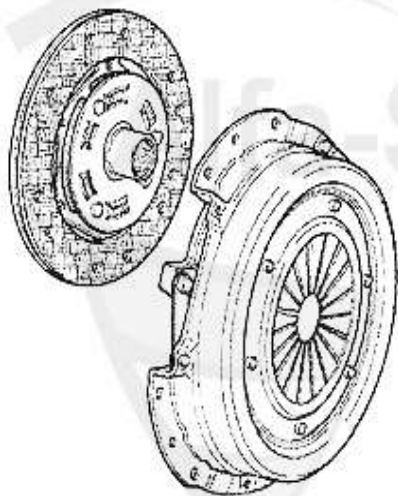

Kupplungs-Kit/Clutch Set 156 2.5 V6 24V

---

1. KK 739492

Ø 235 mm

---

1 KK739492 OE. 71739492 CLUTCH SET WITHOUT RELEASE B.

306.73 EUR