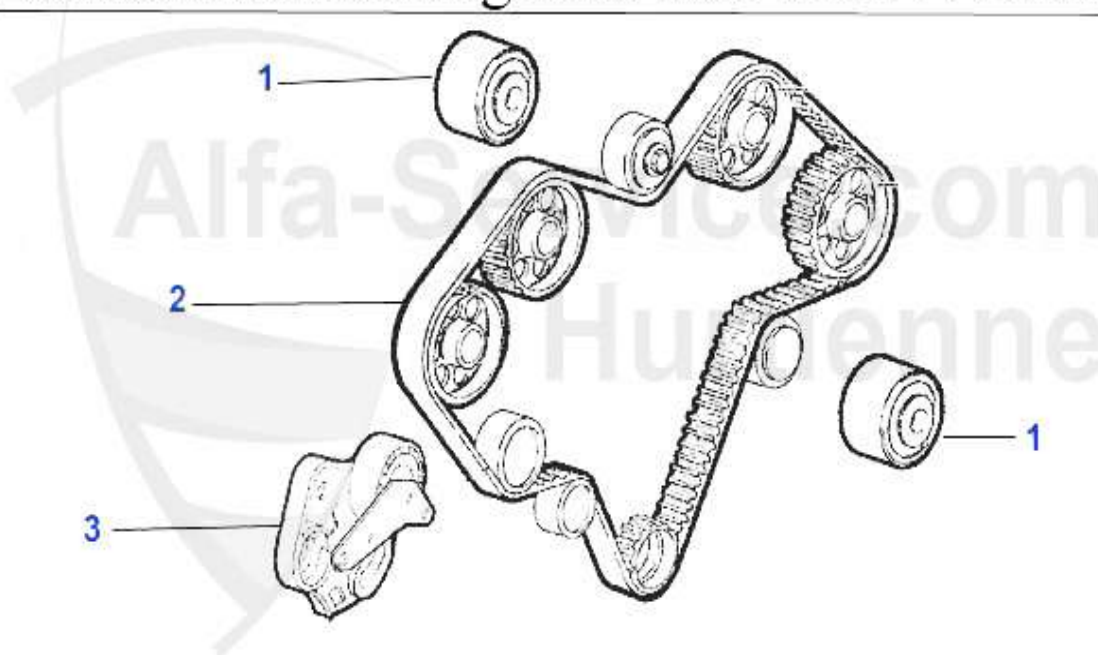

Zahnriemen/Timing Belt 156 V6 24V/GTA

1	UR55876	IDLER PULLEY FOR DRIVE BELT 147,156,166, GTV/SPIDER (916) V6 24V	72.00 EUR
2	ZR94741	TIMING BELT 185H9.5P280 147,156,166,GTV/ SPIDER (916),Nuovo GT V6 24V (HIGH TEMPERATURE VERSION)	87.00 EUR
3	SR55875	OE. 55196536 BELTSTRETCHER	169.49 EUR