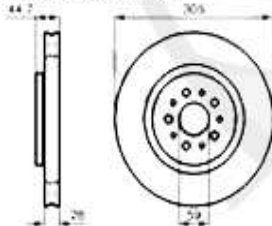

Bremsscheiben/Brakedisks 156/SW 2002>

1. BS 518751
-GTA/1.9 JTD 4x4
vorne/front
belüftet/ventil.

2. BS 101651
+ GTA > 10.2003
vorne/front
belüftet/ventil.

3. BS 733051
+ GTA 11.2003>/1.9 JTD 4x4
vorne/front
belüftet/ventil.

4. BS 469908
hinten/rear

1	BS518751	OE. 71739568 FRONT BRAKE DISK 147, 156, 164, gtv/spider (916)	70.78 EUR
2	BS101651	FRONT BRAKE DISK 147/156 GTA GTV/SPIDER (916) 3.0/3.2 V6 24V	87.20 EUR
3	BS733051	OE.51733051 FRONT BRAKE DISC GTA 147 2003>,156 2002>	97.46 EUR
4	BS469908	OE. 46469908 REAR BRAKE DISC	78.99 EUR