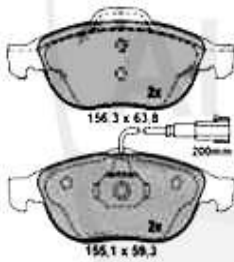

Brembeläge/Brakepads 156 > 2002

1. 23140
vorne/front
1.6/1.8 TS/1.9 JTD > 2000