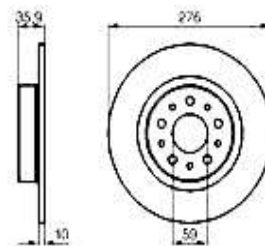

1	BS101311	FRONT BRAKE DISC 147 1.6 16V TS,156 1.6/ 1.8/16V TS/1.9 JTD	76.95 EUR
2	BS518751	OE. 71739568 FRONT BRAKE DISK 147, 156, 164, gtv/spider (916)	70.78 EUR
3	BS518815	OE. 71738911 REAR BRAKE DISK 147, 156, 164	70.78 EUR
4	BS469908	OE. 46469908 REAR BRAKE DISC	78.99 EUR