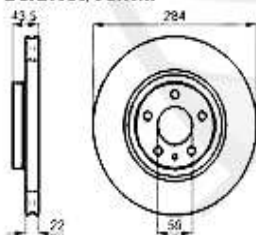

Bremsscheiben/Brakedisks 156/SW >2002

1	BS101311	FRONT BRAKE DISC 147 1.6 16V TS,156 1.6/ 1.8/16V TS/1.9 JTD	76.95 EUR
2	BS518751	OE. 71739568 FRONT BRAKE DISK 147, 156, 164, gtv/spider (916)	70.78 EUR
3	BS518815	OE. 71738911 REAR BRAKE DISK 147, 156, 164	70.78 EUR
4	BS469908	OE. 46469908 REAR BRAKE DISC	78.99 EUR