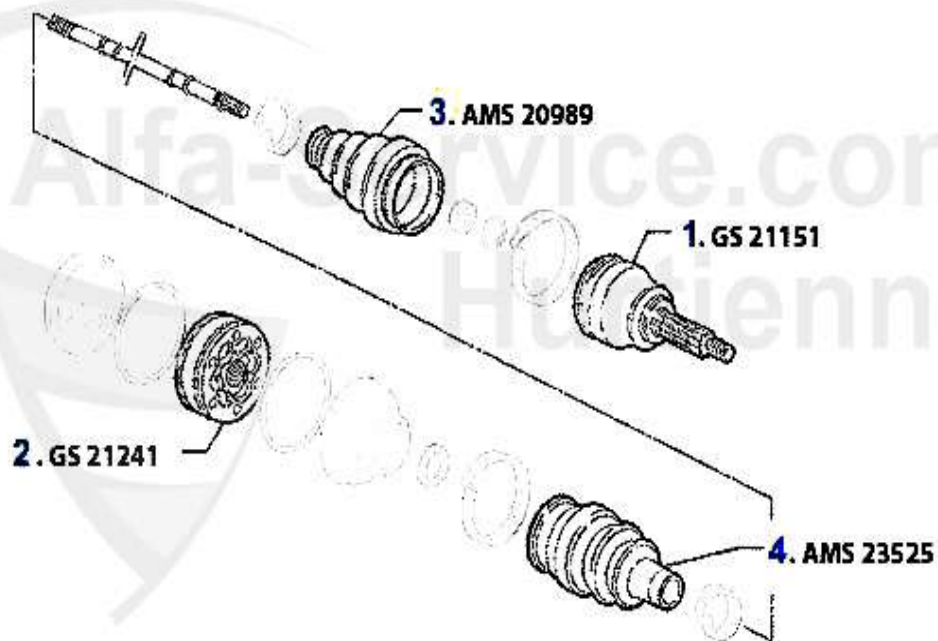

Antriebswelle/Driveshaft 156 2.0 JTS

1	GS21151	Gelenksatz außen 156 1.8/1.8/2.0 16V TS,gtv (916) 1.8/2.0 TS/JTS Bj. 98>,Nuovo GT	119.00 EUR
2	GS21241	Inner drive shaft joint gtv/spider (916),155,145/6 TS 16V,156 TS 16V 166 2.0 TS,147 1.6/2.0 TS	111.72 EUR
3	AMS20989	OE.46429633, outer joint gaiter 145/6 147, 156, 166	17.90 EUR
4	AMS23525	Achsmanschettensatz innen 155 1,7/ 1.8/2.0/TS 16V,2.5 V6,1.9TD 164/Super 2.0 TS,145/6 TS 16V	25.55 EUR