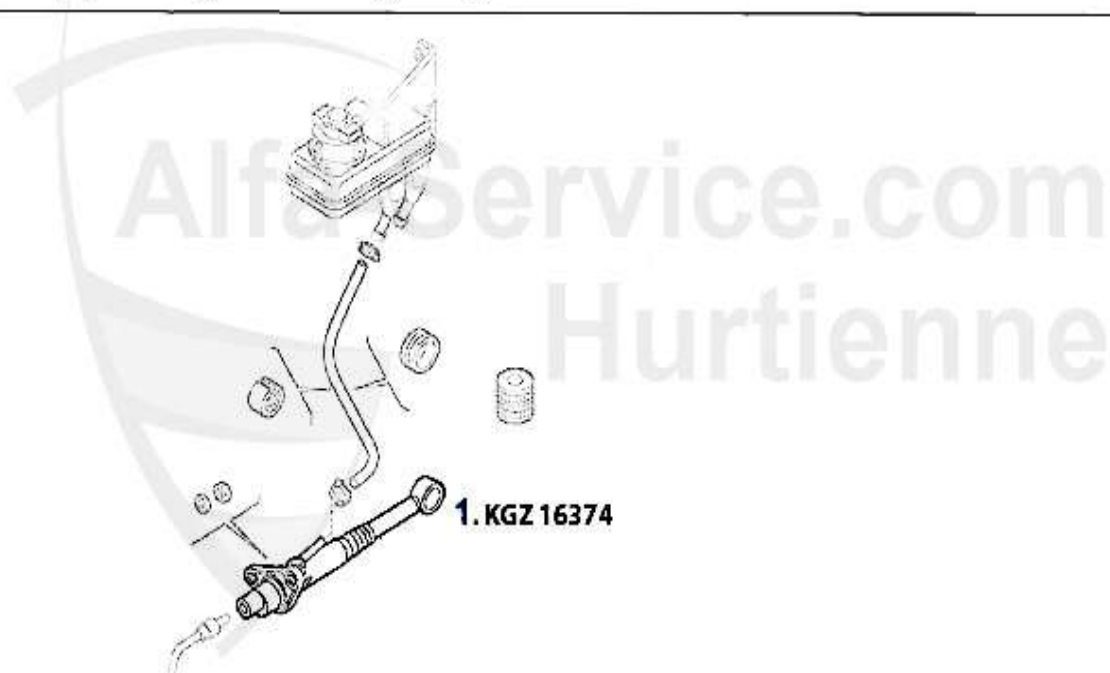

Kupplungsbetätigung/Clutch Actuation 156 2.0 TS

---

1 KGZ16374 OE. 46516374 CLUTCH PUMP 156 TS/JTS/JTD 20V

91.30 EUR