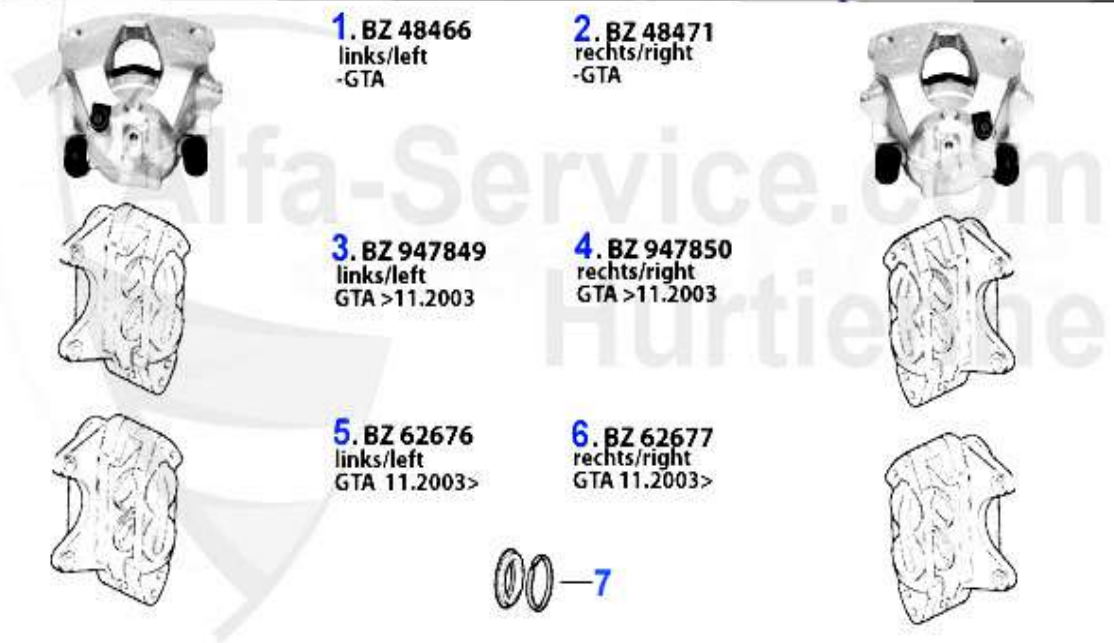

Bremszangen/Calipers 156 2002> vorne/front

1	BZ48466	OE. 9948466 BRAKE CALIPER FL 147, 156, Nuovo GT TS 16V, JTD	174.99 EUR
2	BZ48471	OE. 9948469 BRAKE CALIPER FR 147, 156, Nuovo GT TS 16V, JTD	174.99 EUR
3	BZ947849	Frontbrake Callipper 147,156,916 3.2 V6	488.99 EUR
4	BZ947850	Frontbrake Callipper 147,156,916 3.2 V6	488.99 EUR
5	BZ62676	OE. 77362676 F.BRK.CAL.W/O PAD 147, 156 2002>, Nuovo GT 3.2 GTA	369.00 EUR
6	BZ62677	OE. 77362677 F.BRK.CAL.W/O PAD 147, 156 2002>, Nuovo GT 3.2 GTA	369.00 EUR
7	RSBS4359	REPAIRKIT FOR ONE CALIPPER TYP ATE 53MM 145/6 1.4 16VTS,1.8 i.e 16V, 2.0 16V, 1.9JTD, 156 16V TS, 2.5 V6 +SW Models	19.90 EUR
7	RSBS4025	REPAIR KIT FOR CALIPPER ATE 53mm DIAM. (for one calipper) FITS FOR THE MODELS 145/6-(930) 1.4/1.6/1.8/2.0/ 16V/TS 1.9J/TD 94-01, 156+SW(932)1.9JTD 1.6/1.8/2.0/2.4JTD, 3.2GTA, 00-05	21.99 EUR