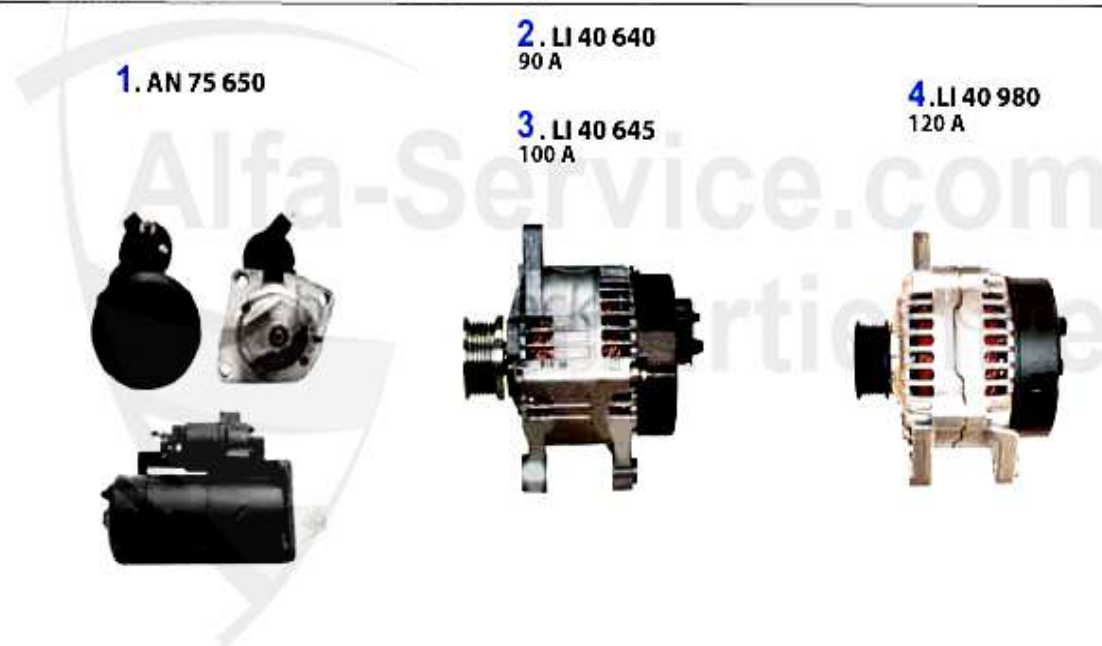

1	AN75650	STARTER 156,166 2.4 JTD	251.34 EUR
2	LI40640	ALTERNATOR 145/6 1.4-2.0 ie 16V 96-01, 155 1.6 16V,156 1.8 16V/2.4 JTD 10V	216.46 EUR
3	LI40645	ALTERNATOR 145/6 (WITH AC),155/6 1.6/ 1.8 16V TS (WITH AC)	287.24 EUR
4	LI40980	ALTERNATOR 156 2.4 JTD (WITH AC)	378.54 EUR