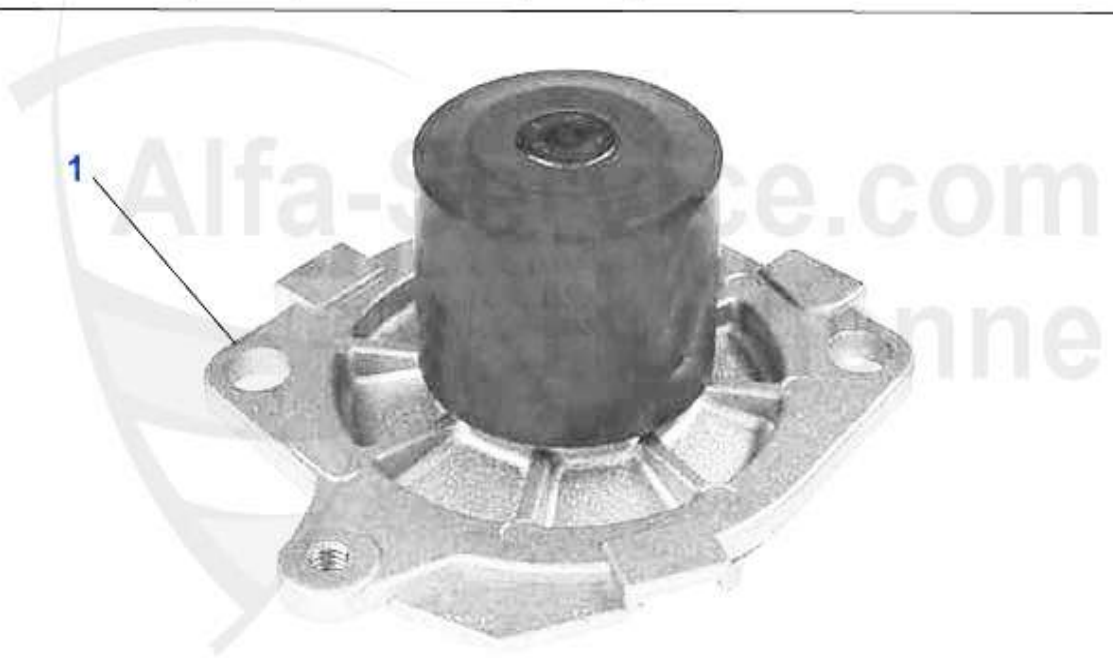

Wasserpumpe/Waterpump 156 2.4 JTD 10V

---

1 WP15970 OE. 46515970 WATER PUMP 1.9/2.4 8/10 V

60.52 EUR