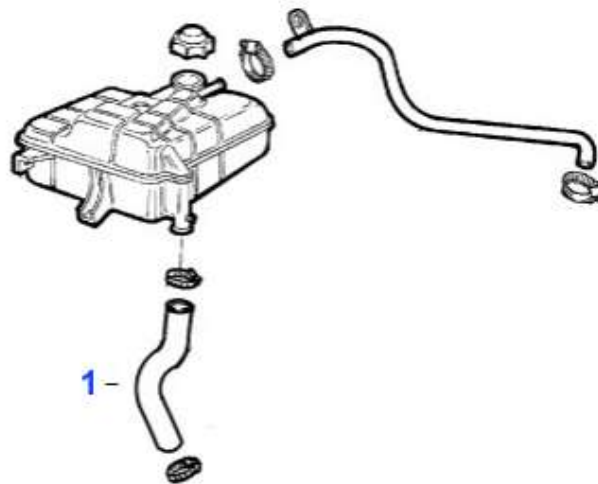

155 > ENGINE > COOLING SYSTEM > TS 16V > HOUSES

1 KWS03083 Kühlwasserschlauch unter Ausgleichs behälter 145/6,155 TS 16V

10.83 EUR