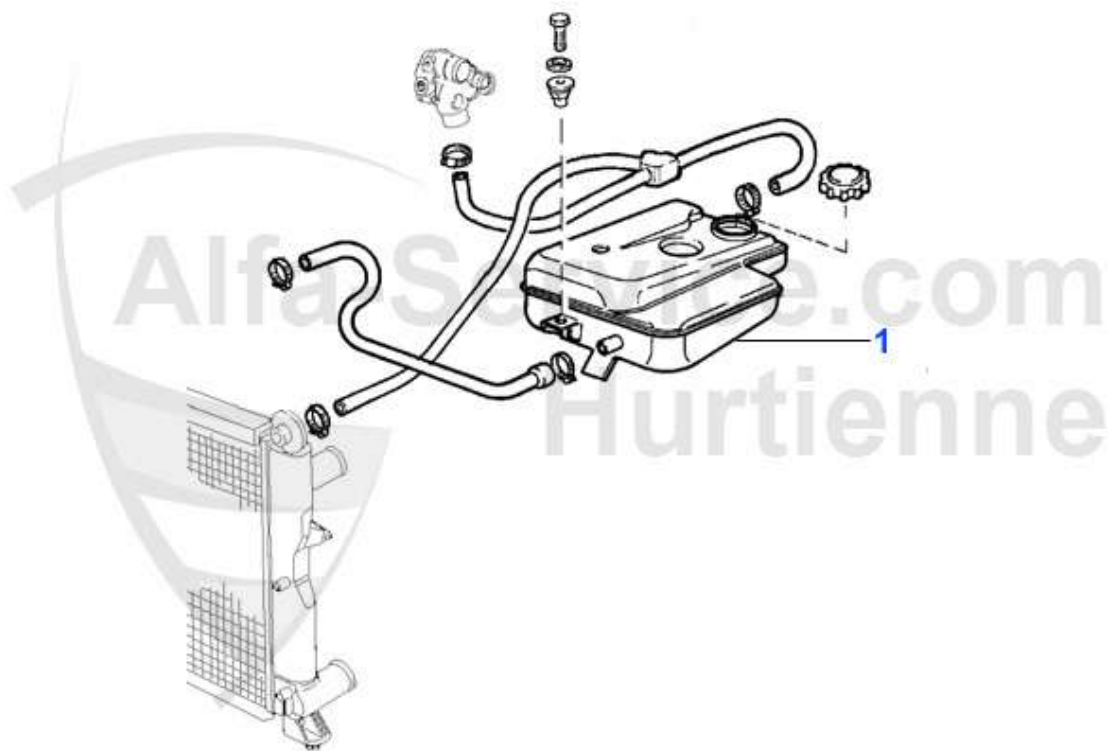

155 > ENGINE > COOLING SYSTEM > 1.9 TD > OVERFLOW CONTAINER

1 KWB00155 OWERFLOW CONTAINER 155 1.9 TD (93-97)

59.90 EUR