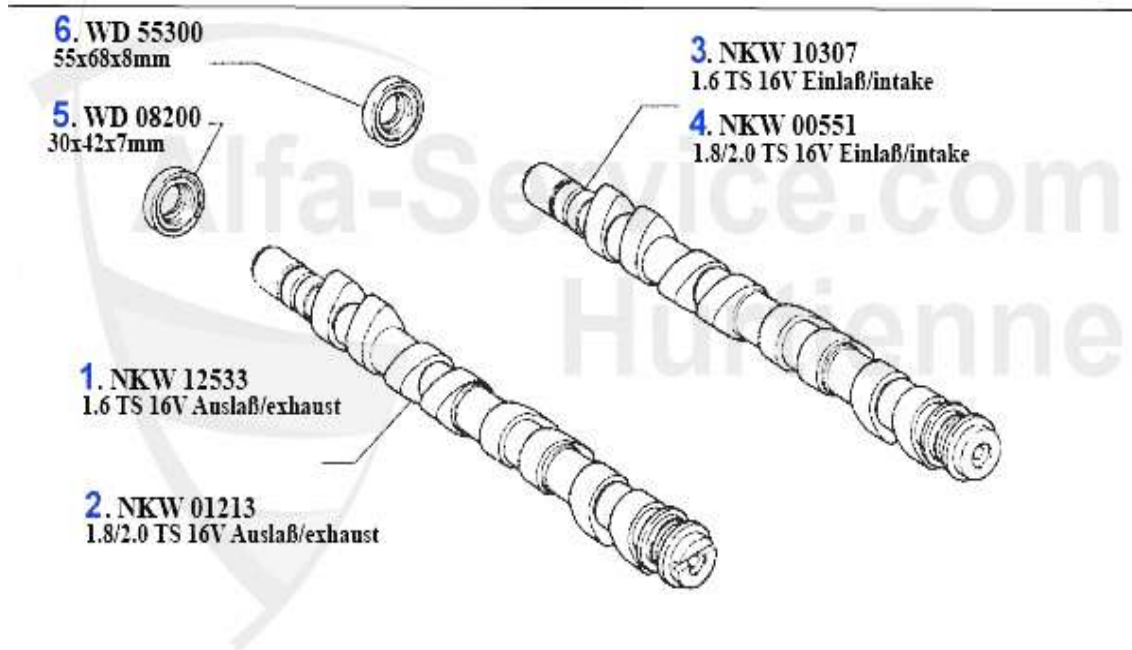

Nockenwelle 155 TS 16V

1	NKW12533 Nockenwelle (Auslaß) 145/6,147,155, 156 1.4/1.6 TS 16V	243.13 EUR
2	NKW01213 OE. 60601213 CAMSHAFT	336.69 EUR
3	NKW10307 Nockenwelle (Einlaß) 145/6,155,156 1.4/1.6 TS 16V	242.11 EUR
4	NKW00551 OE. 60600551 CAMSHAFT	279.76 EUR
5	WD08200 CAMSHAFT 145/6,155,156,GTV/SPIDER (916), 166 VARIOUS 96-01	11.84 EUR
6	WD55300 siri nockenwelle 145/6,155,156 1.6,1.7,1.8,2.0 16V TS	16.97 EUR