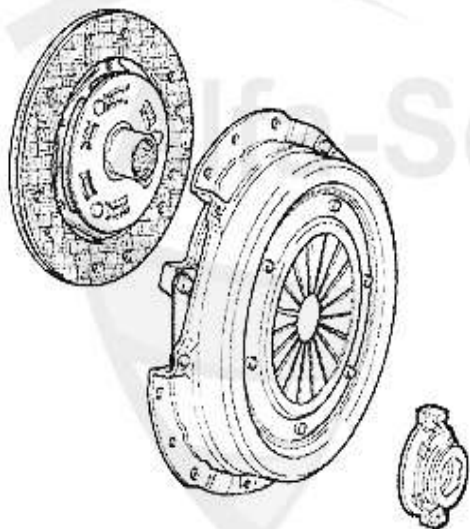

Kupplungs-Kit/Clutch Set 155 2.0 TS 16V Bj. >96

---

1. KK 789001

Ø 230 mm

---

1 KK789001 OE. 71734766 CLUTCH KIT 2.0 TS 16V 230 mm

269.00 EUR