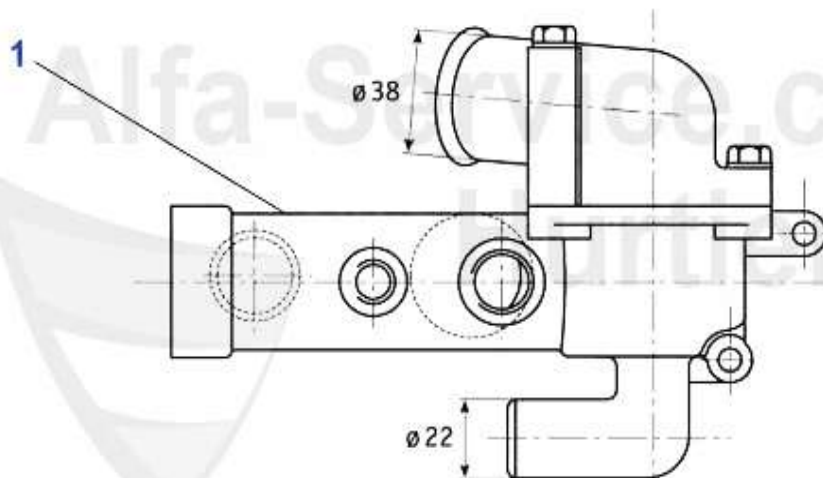

155 > ENGINE > COOLING SYSTEM > 2.0 Turbo 4x4 > HOUSES

1 KWS73245 Kühlwasserschlauch 155 Kühler unten 2,0 Turbo 4X4

12.21 EUR

Kühler/Radiator 155 2.5 V6

1 MK22516 Radiator 155, 2.5 V6

207.74 EUR

Thermostat 155 2.5 V6