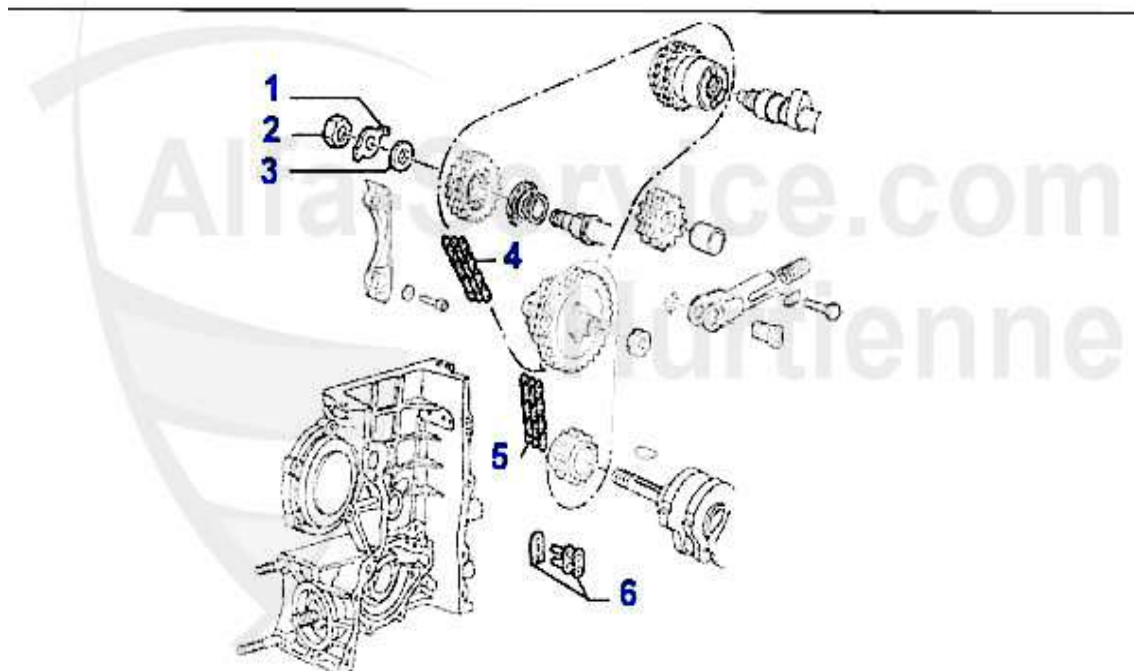

Steuerkette 155 TS 8V

1	03 123 0 0	LOCK TAB CAMSHAFT	1.70 EUR
2	03 121 0 0	MOUNTING NUT-CHAIN WHEEL-CAMSHAFT	***
3	03 122 0 0	THRUST WASHER MOUNTING NUT	***
4	STK13301	TIMING CHAIN LONG 75,155,164	74.89 EUR
5	03 047 0 0 I	TIMING CHAIN IWIS 1300-2000 SHORT ENDLESS	40.60 EUR
5	03 047 0 0	TIMING CHAIN 1300-2000 SHORT ENDLESS	20.35 EUR
5	03 047 0 0 R	TIMING CHAIN IWIS RACING 1300-2000 SHORT ENDLESS	45.85 EUR
6	03 048 0 0	MASTER LINK	3.20 EUR