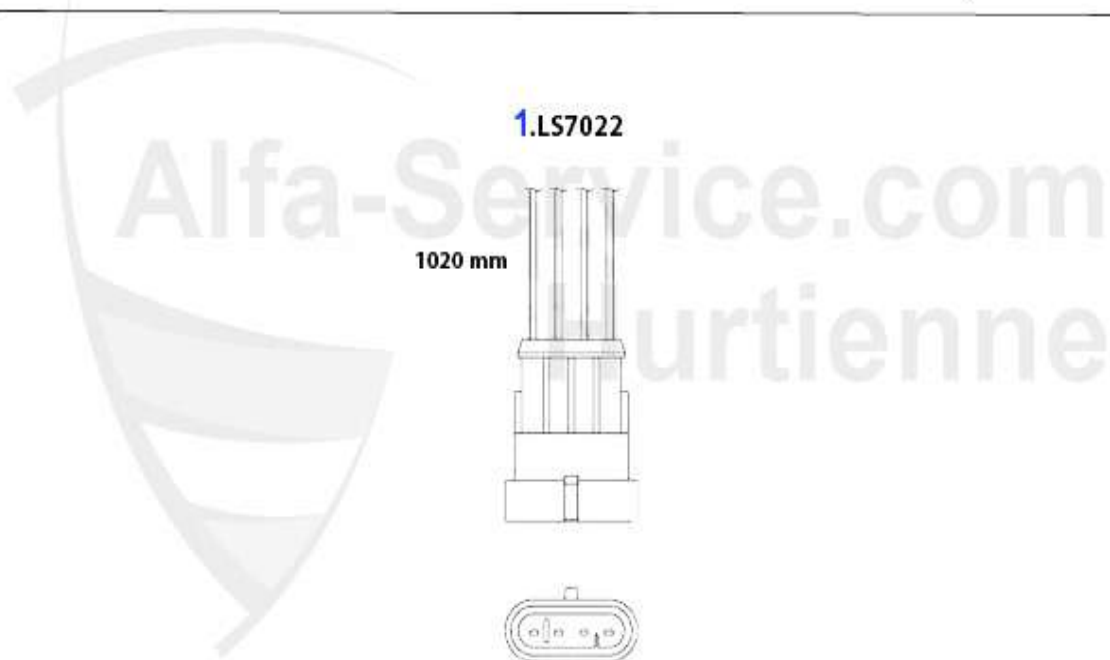

Lambda-Sonde/Lambda Probe 155 TS 16V Bj. 5.96>

1	LS7041	Lambda-Sonde 155 1.7/1.8/2.0 TS 164 Super 2.0 TS/3.0 V6/24 V/QV 4-adrig	80.00 EUR
1	LS7022	LAMDA SENSOR 3,0 24V, 164, Spider (916)	85.00 EUR