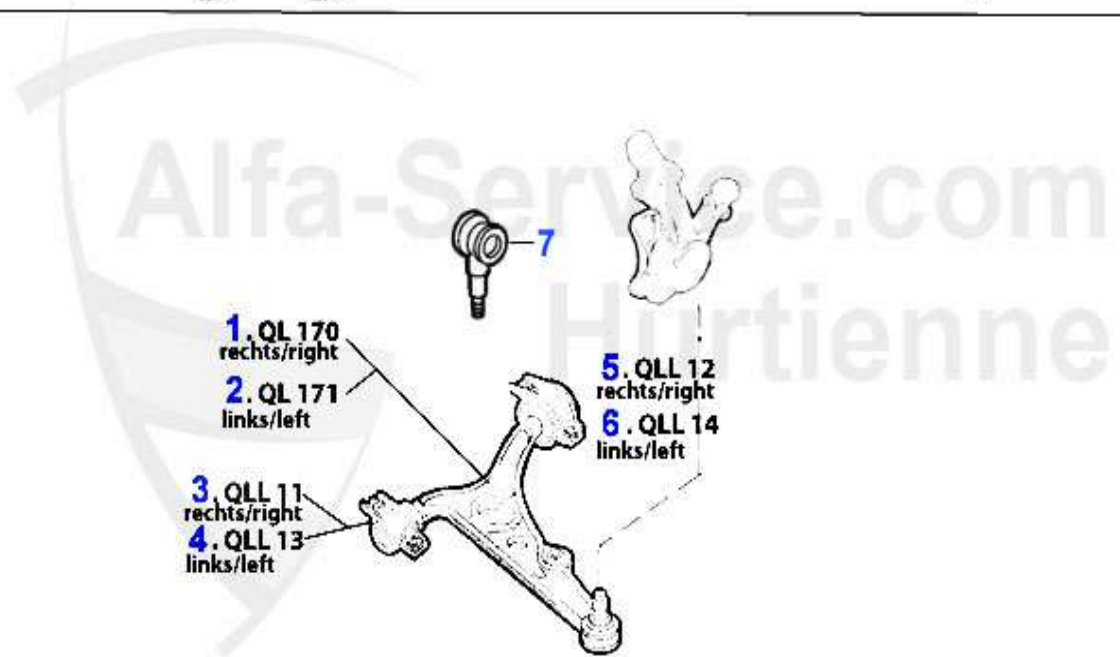

Aufhängung/Attachment 155 vorne/front

1	QL170	OE.60586752 TRAILING ARM FRONT RIGHT 145,146,155 GTV/SPIDER(916) -cpl. CONTROL ARM	49.00 EUR
2	QL171	OE.60586771 TRAILING ARM LEFT 145,146,155 GT/SPIDER(916)- CPL. TRAILING ARM	49.00 EUR
3	QLL11	TRAILING ARM BEARING INNER RIGHT 145/6, 155,GTV&SPIDER (916) FITTING ITEM FOR QL170/2	9.50 EUR
4	QLL13	TRAILING ARM BEARING INNER LEFT 145/6, 155,GTV&SPIDER (916) FITTING PART FOR QL171/3	9.50 EUR
5	QLL12	TRAILING ARM BEARING OUTER/RIGHT 145/6, 155,GTV&SPIDER (916) FITTING PART FOR QL170/2	11.50 EUR
6	QLL14	TRAILING ARM BEARING OUTER LEFT 145/6, 155,GTV&SPIDER (916) FITTING PART FOR QL171/3	11.50 EUR
7	SS1502	Stabilisatorarm/Pendelstütze 145/6,155,spider/gtv (916) vorne	21.50 EUR