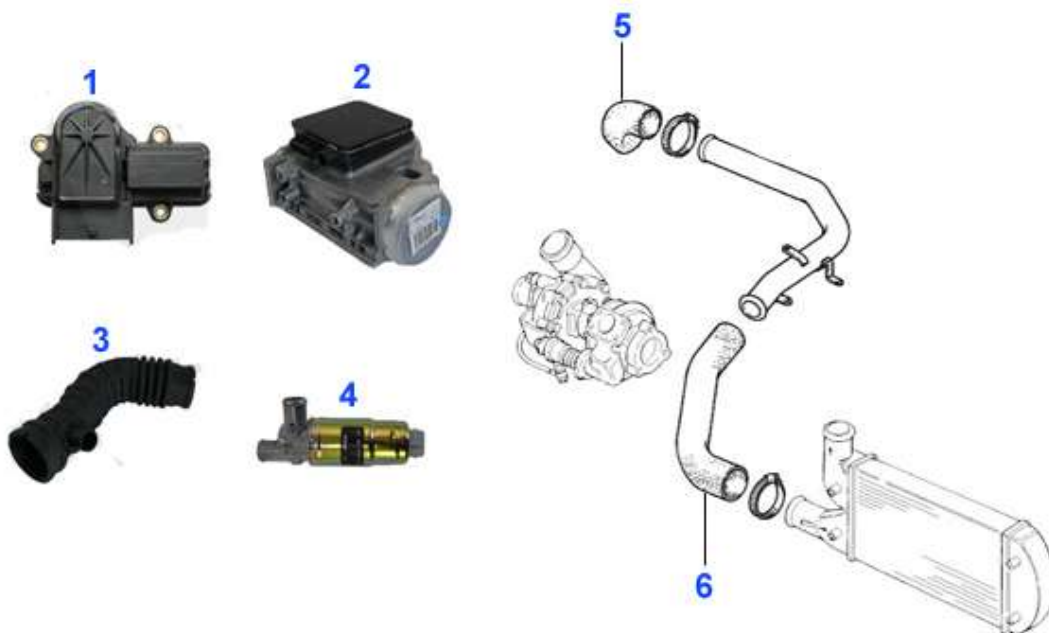

155 > ENGINE > AIR SYSTEM > 1,9 TD

1	LR13829	OE. 71713829	ELECTRO-VALVE	***
2	LMM69704	OE. 60569704	FLOWMETER 155, 164/Super 2.0 TS 8V	545.00 EUR
3	LMM07008	OE. 46407007	FLOWMETER TS 16V	348.99 EUR
4	LR37024	OE. 7637024	IDLE VALVE BOSCH 155,164, gtv/spider (916)	***
5	KWS31298		Ladeluftschlauch am Turbolader 145/146/155 1,9 TD	45.65 EUR
6	KWS60171		Kühlwasserschlauch zum Ladeluftkühler 155 1.9 TD	21.85 EUR