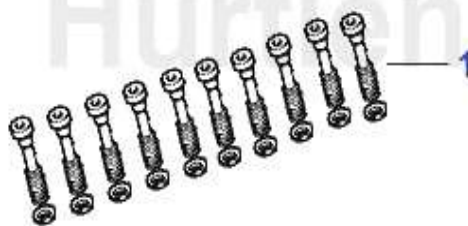

Kopfschraubensatz/Head Srew Set 155 TS 16V

1	ZKSS15208	69.00 EUR
0	HEAD SCREW SET 145/6,147,155,156,166, GTV/SPIDER(916),NOUVO GT TS 16V