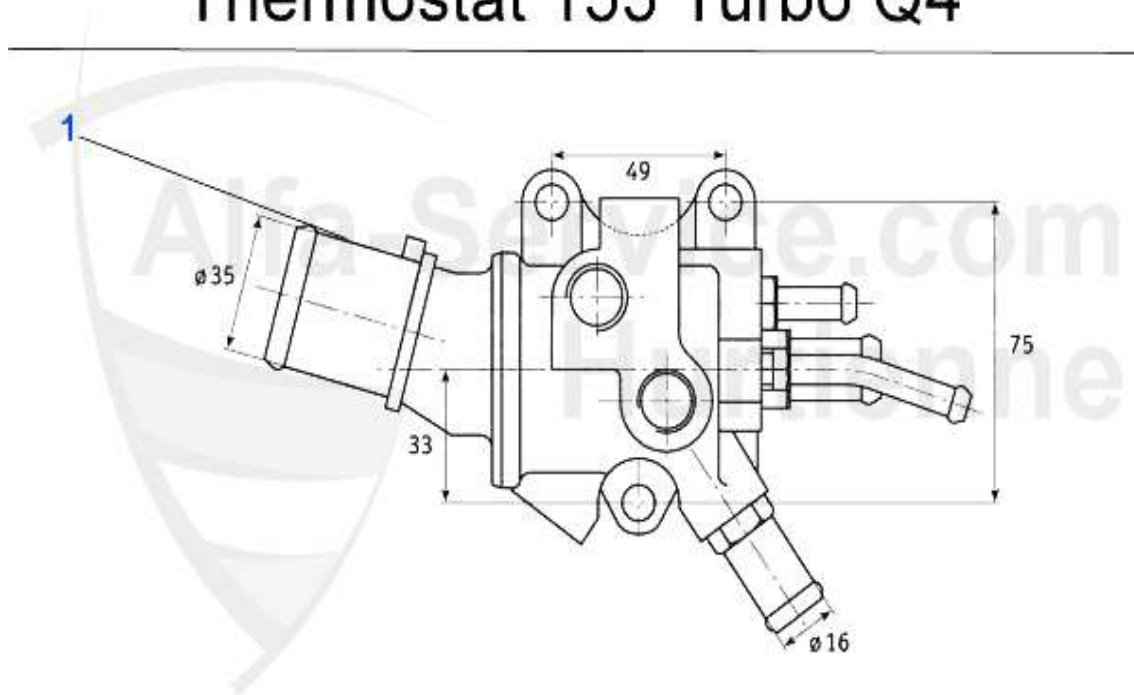

Thermostat 155 Turbo Q4

1 TH23789 OE. 7723789 THERMOSTAT 155 Turbo Q4

***