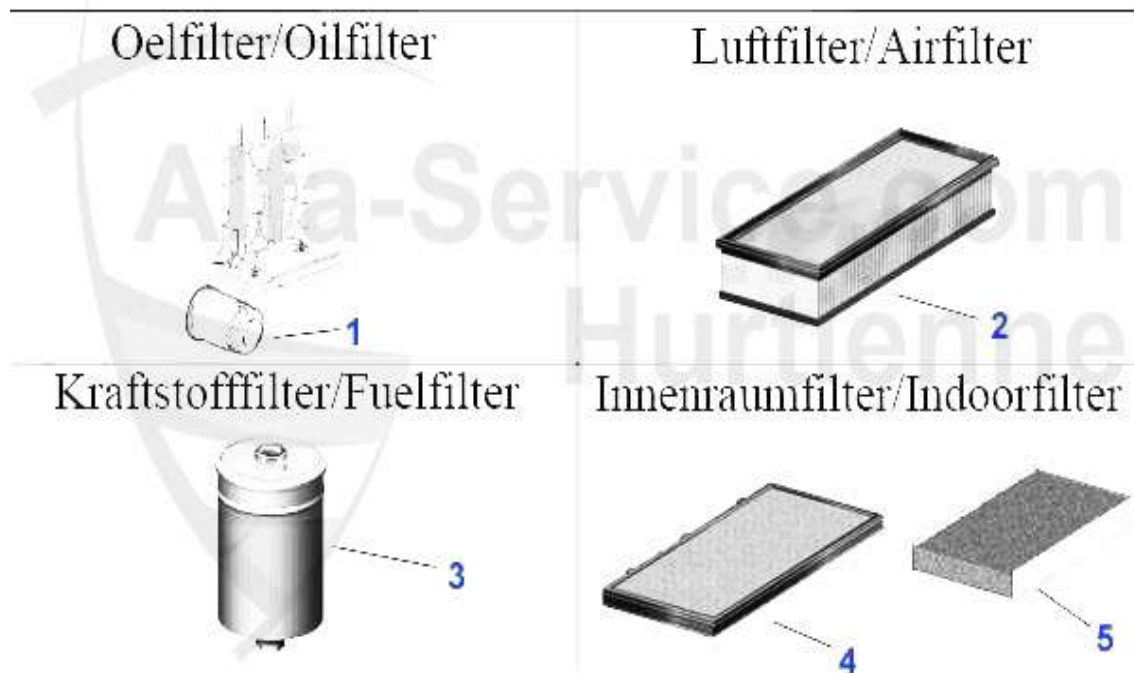

Filter 155 TS 16V

1	OF519	OE. 46808398/71736159 OILFILTER	7.79 EUR
2	LF841	AIR FILTER 145/6 TS 16V,1.9 JTD,155 TS 16V, FIRM	10.15 EUR
3	KF96	FUEL FILTER SUD/SPRINT,33 (905/7),145/6, 155,SCREW CARTRIDGE	25.99 EUR
4	IF309	OE.60810570 INDOOR FILTER 145/6/155 >96 GTV Spider(916) >98, SQUARE	26.57 EUR
5	IF314	OE.60812197 CABIN FILTER 145/6/155 96> GTV/SPIDER (916) 98> SQUARE	26.57 EUR