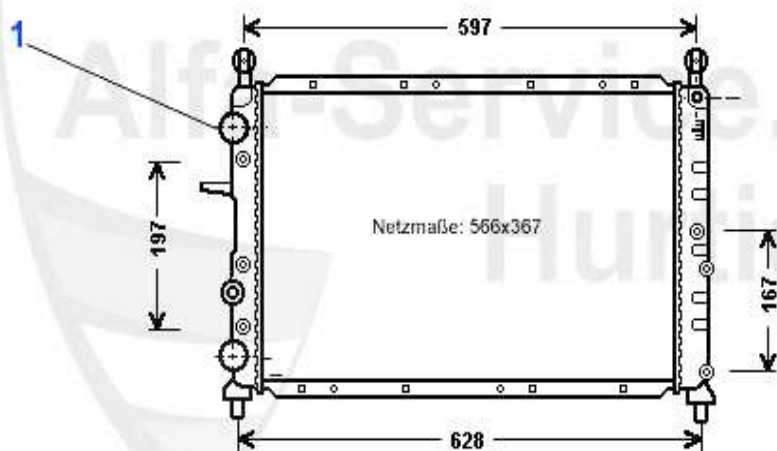

Kühler/Radiator 155 1.9 TD

1 MK21949 Motorkühler 145/6 2.0 16V Bj. >5.96 1.9 TD Bj. 12.94-02.99,155 1.9 TD

189.78 EUR