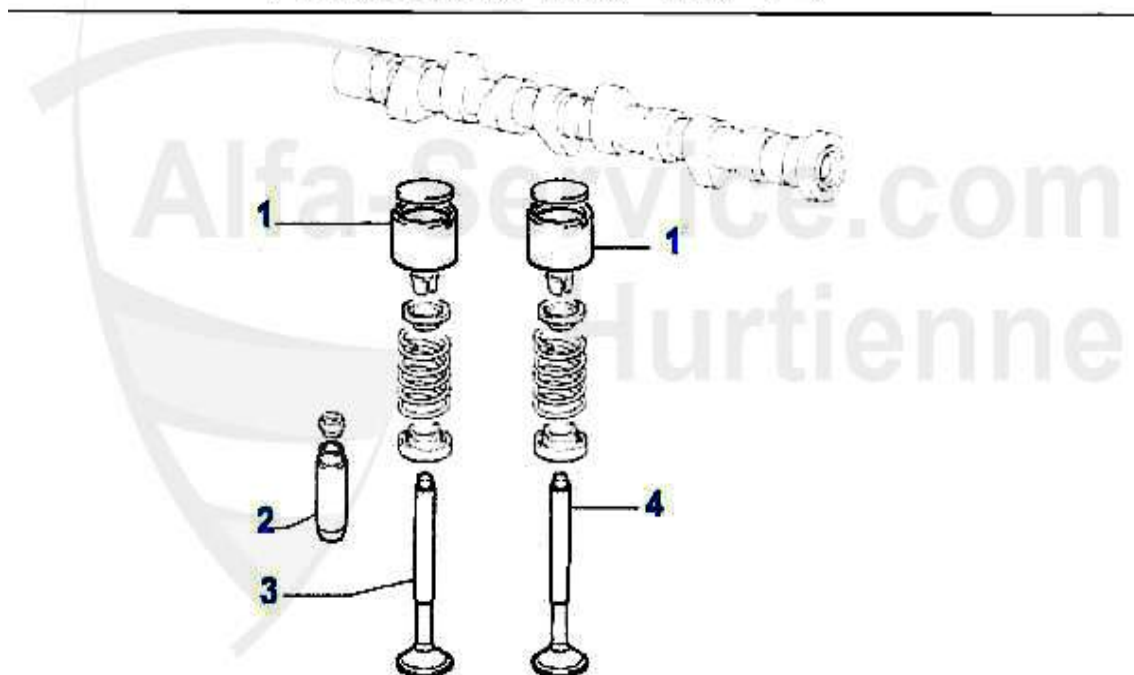

Ventiltrieb 155 1.9 TD

1	HST52447	Hydrostößel 145/6,155,156,166 TD/ JTD	14.26 EUR
2	VFEA72160	Ventilführung Einlaß/Auslaß 145/6, 155 1.9 TD + 0.05	6.31 EUR
3	VE91291	Ventil-Einlaß 145/6,155 1.9 TD	33.13 EUR
4	VA91321	Ventil-Auslaß 145/6,155 1.9 TD	31.29 EUR