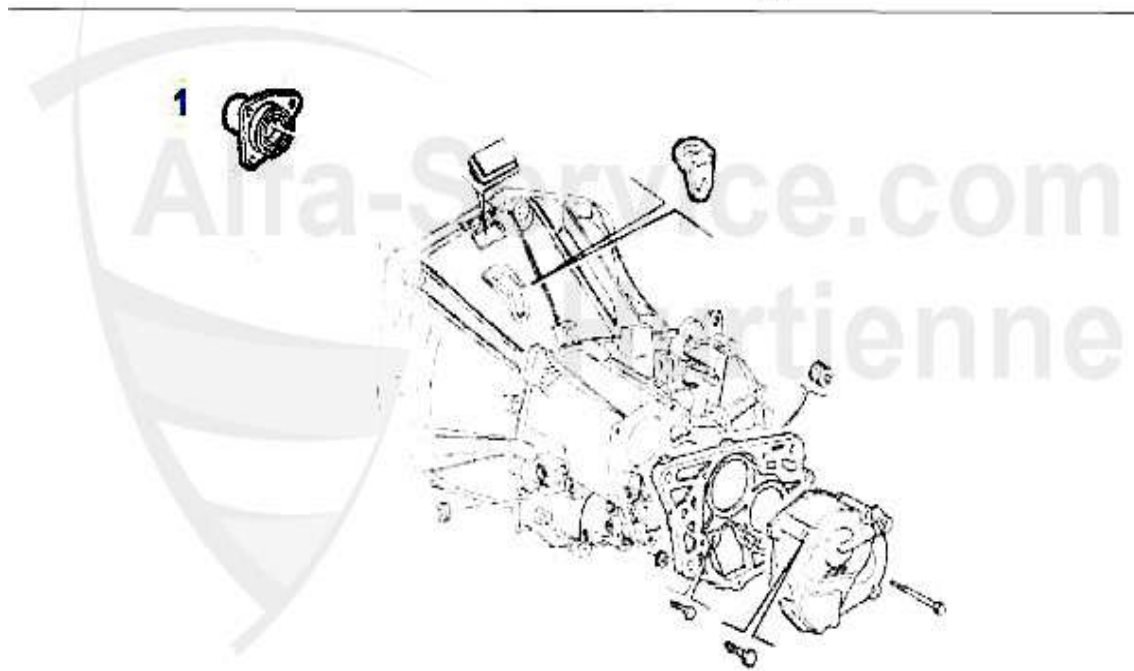

Ausrücker/Sleeve Bearing 155 2.5 V6

---

1 FH11951 OE. 46411951 Cover

18.84 EUR