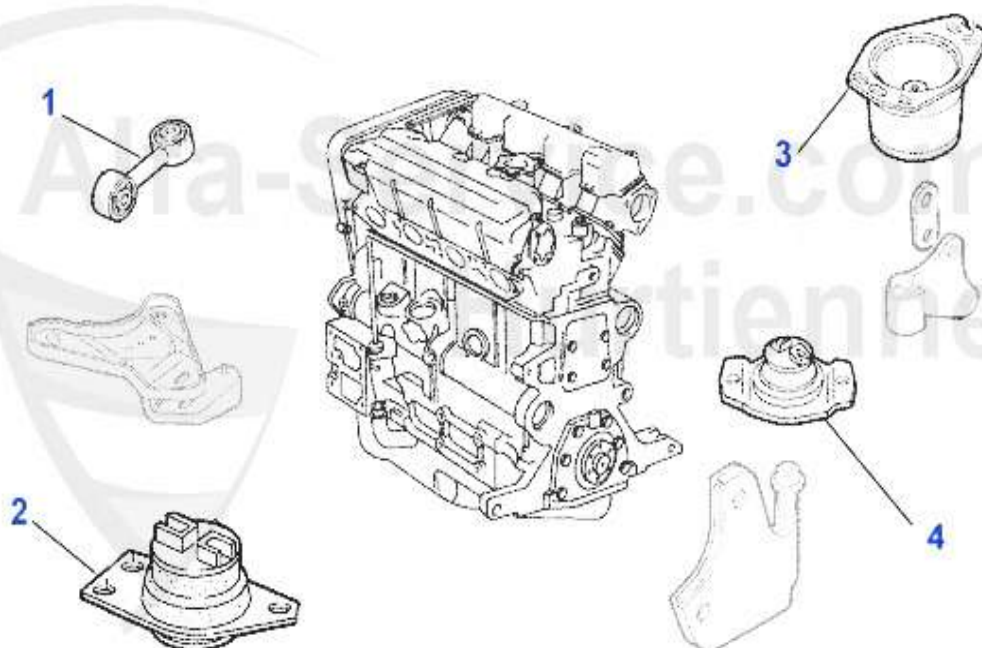

Motorlager/Enginemount 155 2.5 V6

1	ML62252	OE. 60562252 ENGINE ROD	***
2	ML00574	OE. 60500574 ENGINE MOUNT	***
3	ML67561	OE. 60567561 ENGINEMOUNT REAR 155 TS 8V/ 2.5 V6	***
4	ML9359	OE.7644686 ENGINE MOUNT REAR 147, 155, 156	55.81 EUR