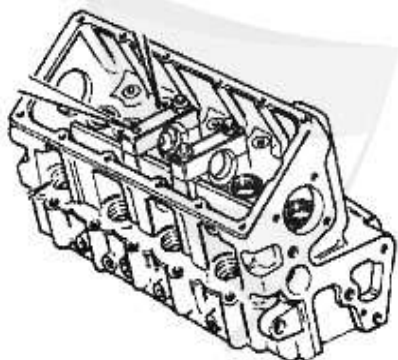

Kopfschraubensatz/Head Srew Set 155 TS 16V

1	ZKSS15208	69.00 EUR
0	HEAD SCREW SET 145/6,147,155,156,166, GTV/SPIDER(916),NOUVO GT TS 16V