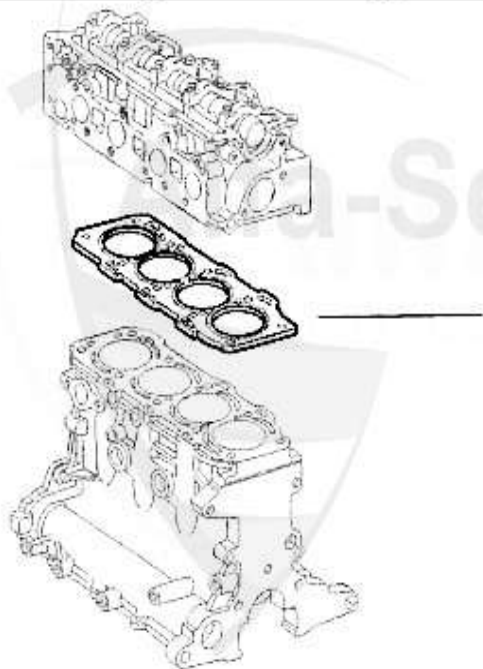

Kopfdichtung/Head Gasket 155 1.9 TD

Achtung/Attention:

Beim Bestellen der Kopfdichtung bitte auf die entsprechende Markierung achten!
Before you order the headgasket, please note the marking!

1. ZKD 34200
1.65 mm

2. ZKD 34210
1.80 mm

3. ZKD 34220
1.95 mm

1	ZKD34200	Kopfdichtung 145/6,155 1.9 TD Bj. 93-99 Dicke: 1.65 mm 0 Kerben	31.70 EUR
1	ZKD34210	Kopfdichtung 145/6,155 1.9 TD Bj. 93-99 Dicke: 1.80 mm 1 Kerbe	34.37 EUR
1	ZKD34220	Kopfdichtung 145/6,155 1.9 TD Bj. 93-99 Dicke: 1.95 mm 2 Kerben	34.37 EUR