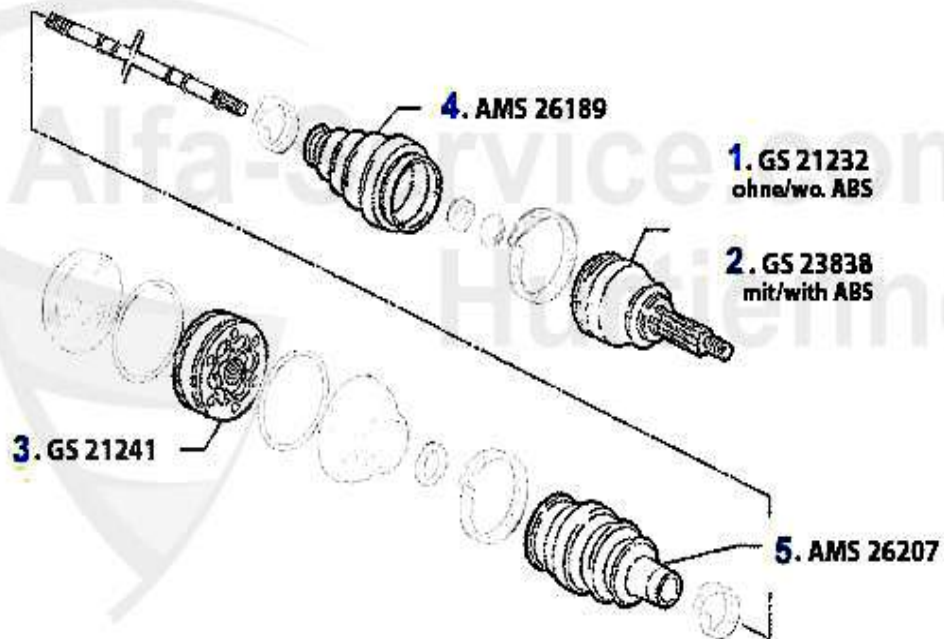

Antriebswelle/Driveshaft 155 TS 8V >1996

1	GS21232	EXTERIOR HINGE 145/6, 155 1.4/1.6/1.7/ ie/16V/TS WITHOUT ABS	117.71 EUR
2	GS23838	EXTERIOR HINGE 145/6, 155, GTV/SPIDER (916) 2.0 16V TS WITH ABS	163.11 EUR
3	GS21241	Inner drive shaft joint gtv/spider (916),155,145/6 TS 16V,156 TS 16V 166 2.0 TS,147 1.6/2.0 TS	111.72 EUR
4	AMS26189	PROSHAFT RUBBER BOOT GTV / SPIDER 2.0TS 145/6 1.4 ie/TS 1.6ie/TS 155 16 TS	13.44 EUR
5	AMS26207	Inner RUBBERBOOT GTV/SPIDER 155,166,145	20.00 EUR