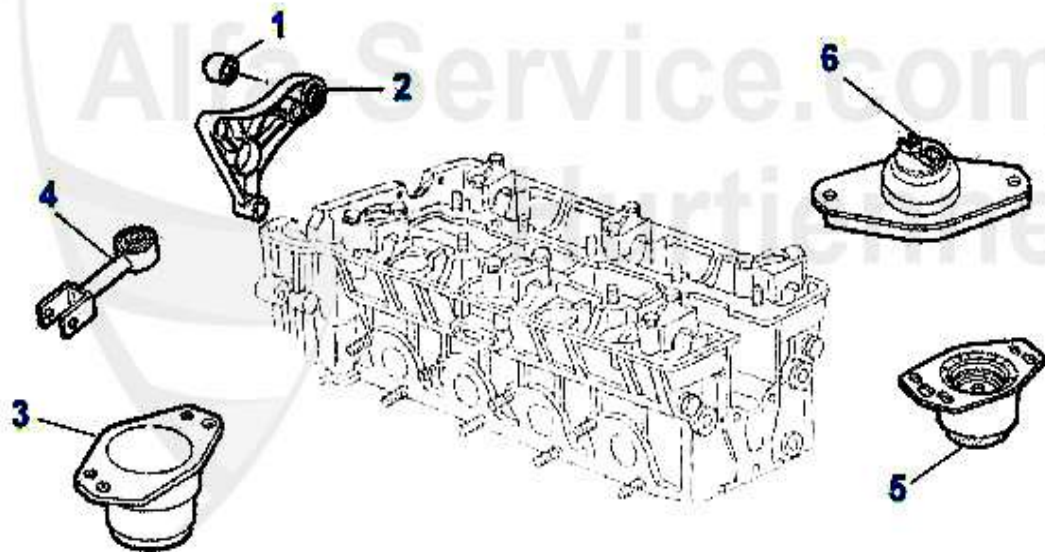

Motorlager/Enginemount 155 TS 8V

1	ML8775	Motorlagerbuchse vorne 145/6, 155,164,spider/gtv (916)	20.00 EUR
2	ML55482	OE. 60555482 ENGINEMOUNT 155 TS 8V	***
3	ML3237	FRONT ENGINE MOUNT 145/6,155 all TS MODELS 16V & 6 CYL.,GTV/Spider (916) 4 CYL.	50.78 EUR
4	ML55705	OE. 60555705 ENGINEMOUNT 155 TS 8V	***
5	ML67561	OE. 60567561 ENGINEMOUNT REAR 155 TS 8V/ 2.5 V6	***
6	ML9359	OE.7644686 ENGINE MOUNT REAR 147, 155, 156	55.81 EUR