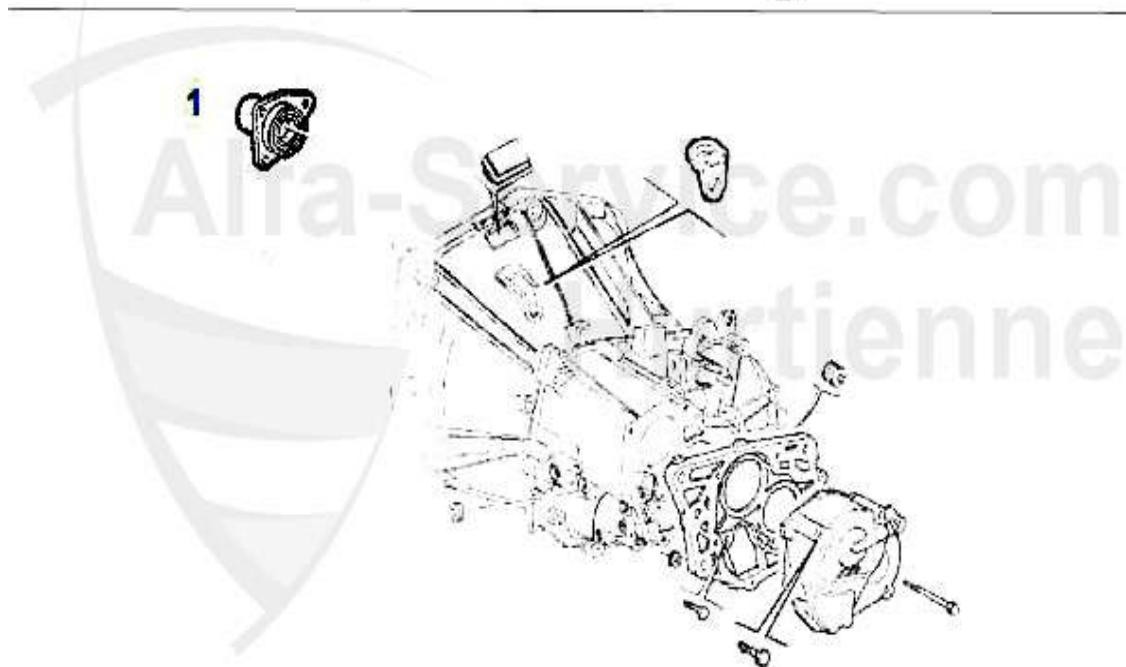

Kupplungs-Kit/Clutch Set 155 TS 8V

1. KK 576001
Ø 215 mm
1.7/1.8/2.0 TS 8V

1 KK576001 CLUTCH SET 145/6 1.4/1.6/1.8 TS,GTV/ Spider (916)/155 1.6/1.8 TS 16V,2.0
TS 8V 92-99

183.63 EUR

Ausrücker/Sleeve Bearing 155 TS 8V