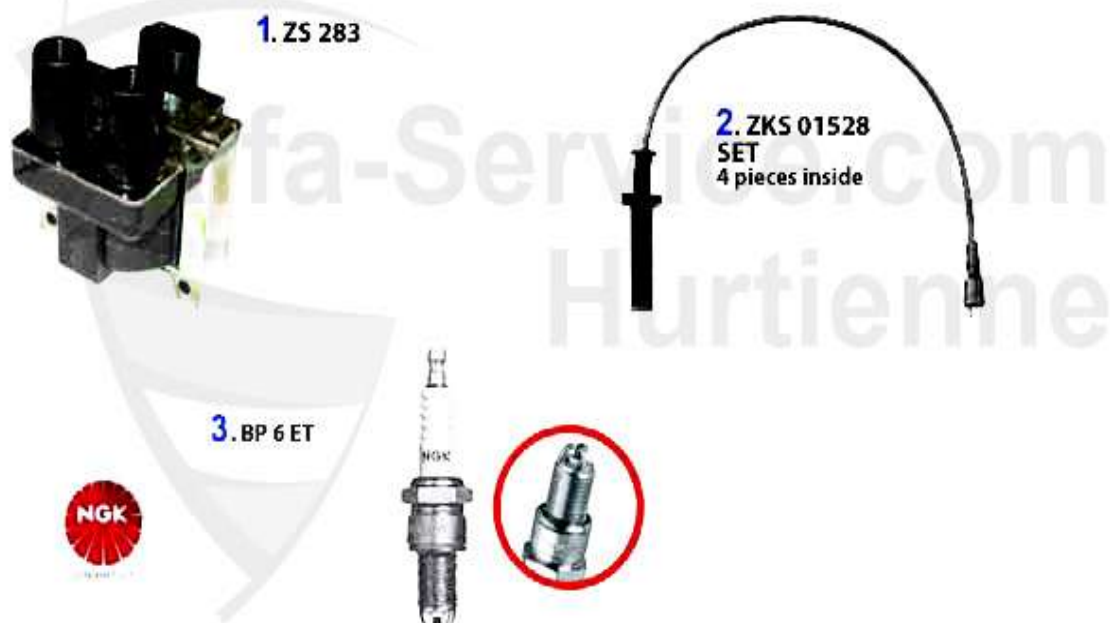

Zündanlage/Ignitionsystem 155 Q4

1	ZS283	Zündspule 33,145/6 1.4 ie Bj. 91-96 155 2.0 16V turbo Bj. 92-97,für Fahrzeuge ohne Verteiler Zündsystem: Marelli	19.96 EUR
2	ZKS01528	SPARK PLUG WIRE SET 155 TURBO	***
3	BP 6 ET	Zündkerze NGK m. 3 Masselektroden 155 2.0 16V Turbo,105er alle Typen anstelle 2 HL	5.80 EUR