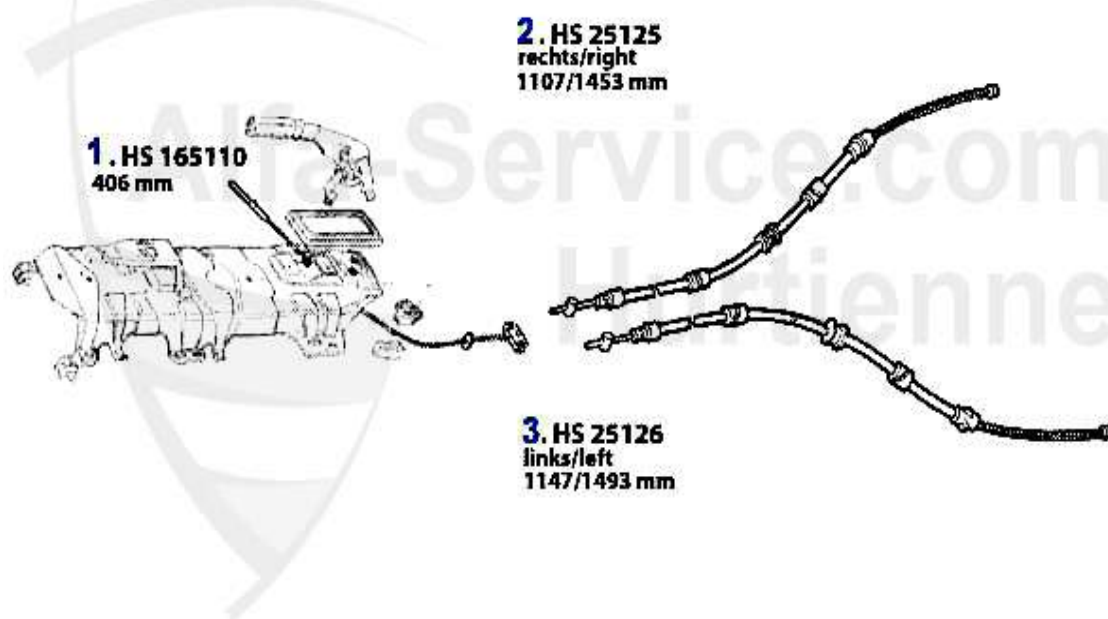

Handbremsseil/Brake Cable 155

1	HS165110	HANDBRAKE CABLE FRONT 145/6,147,155, SPIDER/GTV (916),NUOVO GT HANDBRAKE CABLE FRONT 145/6,147,155, SPIDER/GTV (916),NUOVO GT	19.08 EUR
2	HS25125	OE.60577826,HANDBRAKE CABLE RIGHT 145/6 WITH DISK BRAKE REAR 155	22.36 EUR
3	HS25126	OE.7714822,HANDBRAKE CABLE LEFT 155	26.48 EUR