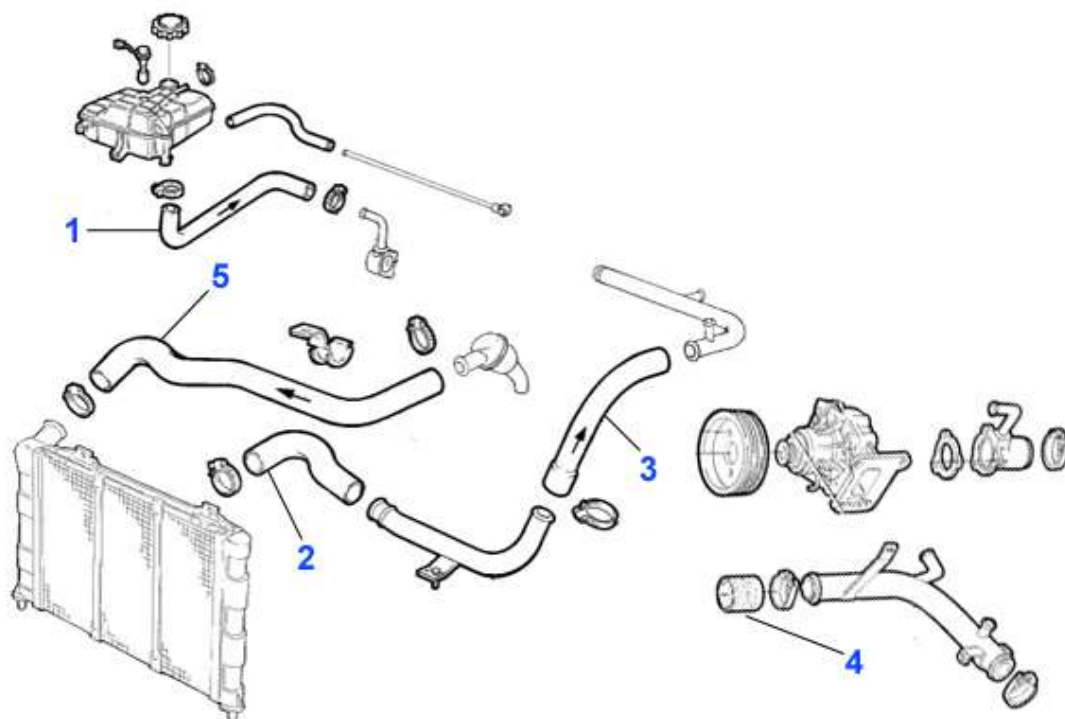

1. WP 00130
>1995

2. WP 01330
1995>

1	WP00130	WATER PUMP 33 (905/7) 1.8 TD,155,164 2.5 TD WITHOUT CAP	59.50 EUR
2	WP01330	Wasserpumpe 155,164/Super 2.5 TD	60.52 EUR

155 > ENGINE > COOLING SYSTEM > 2.5 TD > HOUSES