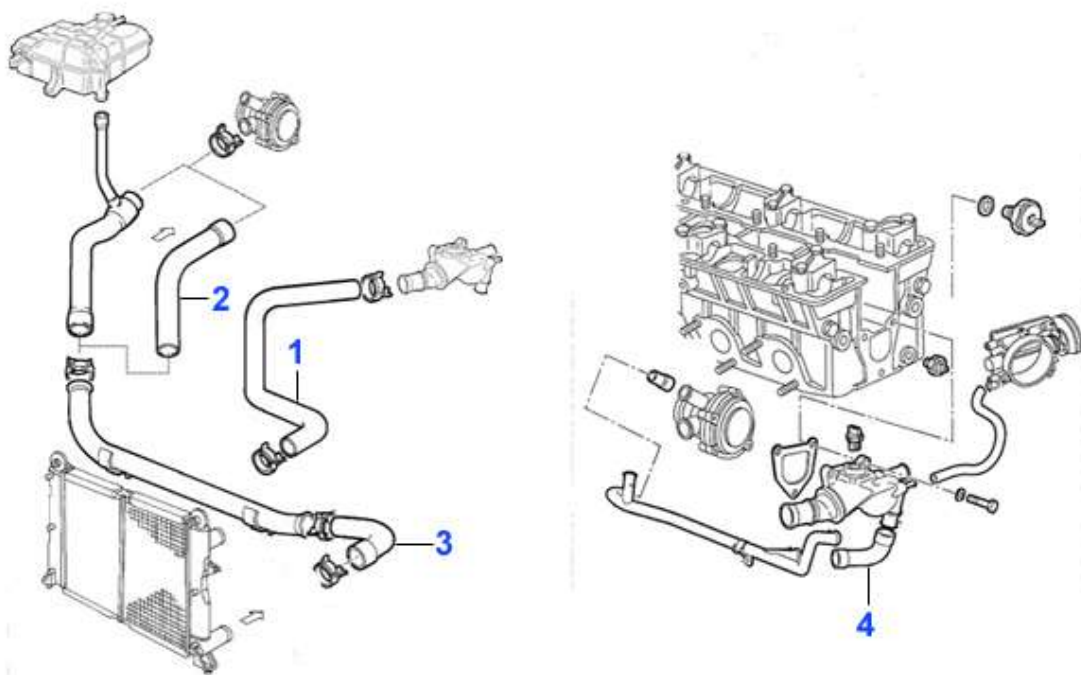

52.84 EUR

Kopfschraubensatz/Head Screw Set 155 2.5 TD

1

1 ZKSS9200 HEAD SCREW SET 155,164 2.5 TD 87-97

60.52 EUR

155 > ENGINE > COOLING SYSTEM > TS 8V > HOUSES

1	KWS56562 UPPER WATER HOSE 155 1.7/1.8/2.0 TS	24.51 EUR
2	KWS56561 WATER HOSE WATERPUMP/DISTRIBUTOR HOSE 155 1.7/1.8/2.0 TS	10.15 EUR
3	KWS56563 LOWER WATER HOSE 155 1.7/1.8/2.0 TS	9.13 EUR
4	KWS56558 WATER HOSE THERMOSTAT HOUSING/ DISTRIBUTOR HOSE 155 1.7/1.8/2.0 TS	7.08 EUR