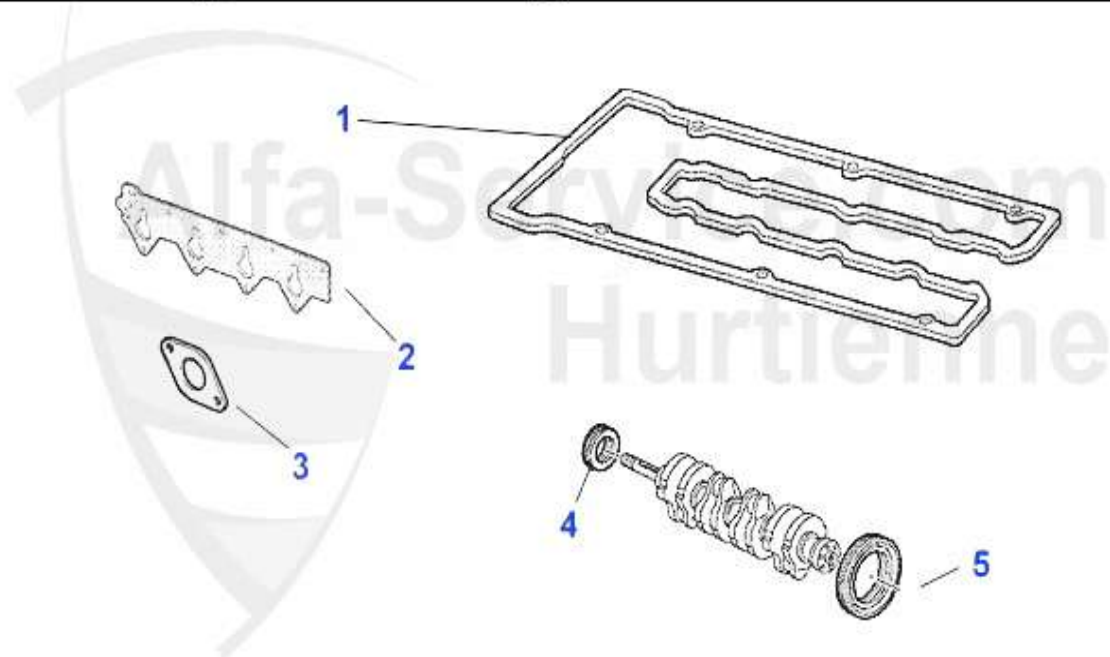

Dichtungen Motor/Engine Gaskets 155 TS 8V

1	VDD41900 Ventildeckeldichtung 155,164/Super 1.7/1.8/2.0 TS	30.26 EUR
2	ASKD76100Ansaugkrümmerdichtung 75,164 2.0 TS	20.00 EUR
3	AGKD74400OE. 60507576 GASKET	3.18 EUR
4	WD17600 CRANKSHAFT OIL SEAL FRONT 40/56/10 ARNA,SUD/SPRINT,33 (905/7),145/6 BOXER, 155 TS 8V # 0006645	10.59 EUR
4	02 022 0 0 OIL SEAL (35/50/10) CRANKSHAFT FRONT	7.95 EUR
5	02 060 3 0 OIL SEAL (84/105/12) CRANKSHAFT REAR Spider 1990-93, 75, 90, 155, 164, GTV 6, 166, 156	24.10 EUR