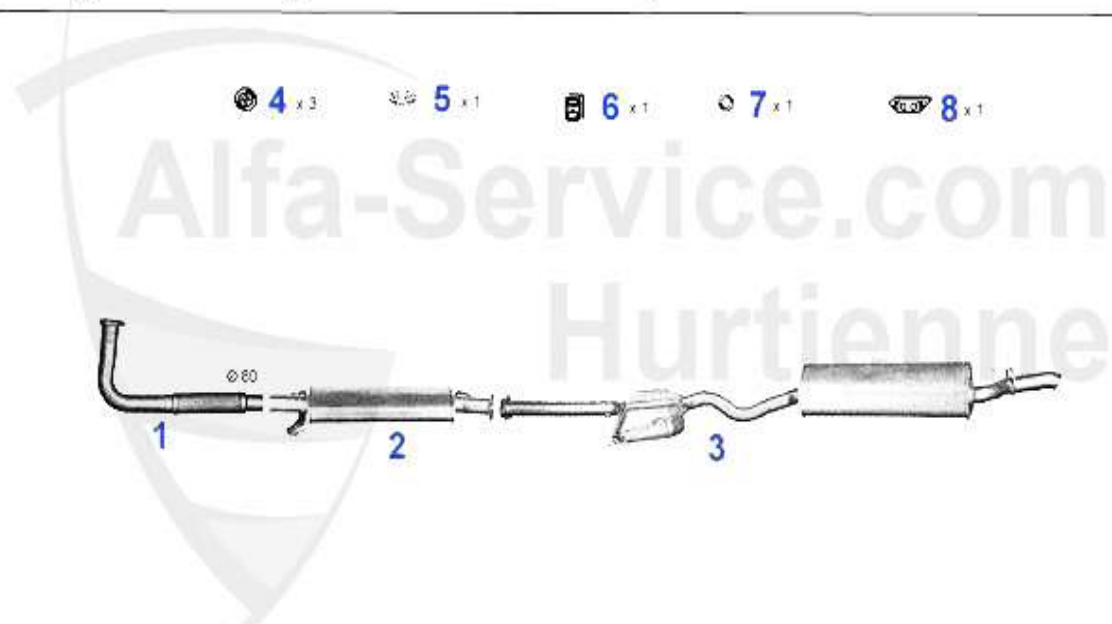

Abgasanlage/Exhaust System 155 2.5 TD

155 2.5 TURBO DIESEL

'93-'97

1	VSD116001 FRONT MUFFLER 155 2.5 TD	154.52 EUR
2	MSD116003 CENTER MUFFLER 155 2.5 TD	130.90 EUR
3	ESD116009 REAR SILENCER 155 2.5 TD	172.55 EUR
4	SAT091012 OE 60503033, RUBBER/EXHAUST MOUNTING DIVERSE TYPES	4.00 EUR
5	SAT094003 MUFFLER RING FOR VARIOUS MODELS	10.15 EUR
6	SAT091124 Gummi/Auspuffaufhängung 145/6 ESD 155 MSD	3.59 EUR
7	SAT091011 OE 60521386, RUBBER RING EXHAUST MOUNTING DIVERSE TYPES	1.23 EUR
8	SAT091041 OE.60586017 RUBBER HANGER EXHAUST 145/6, 155 ESD	4.50 EUR