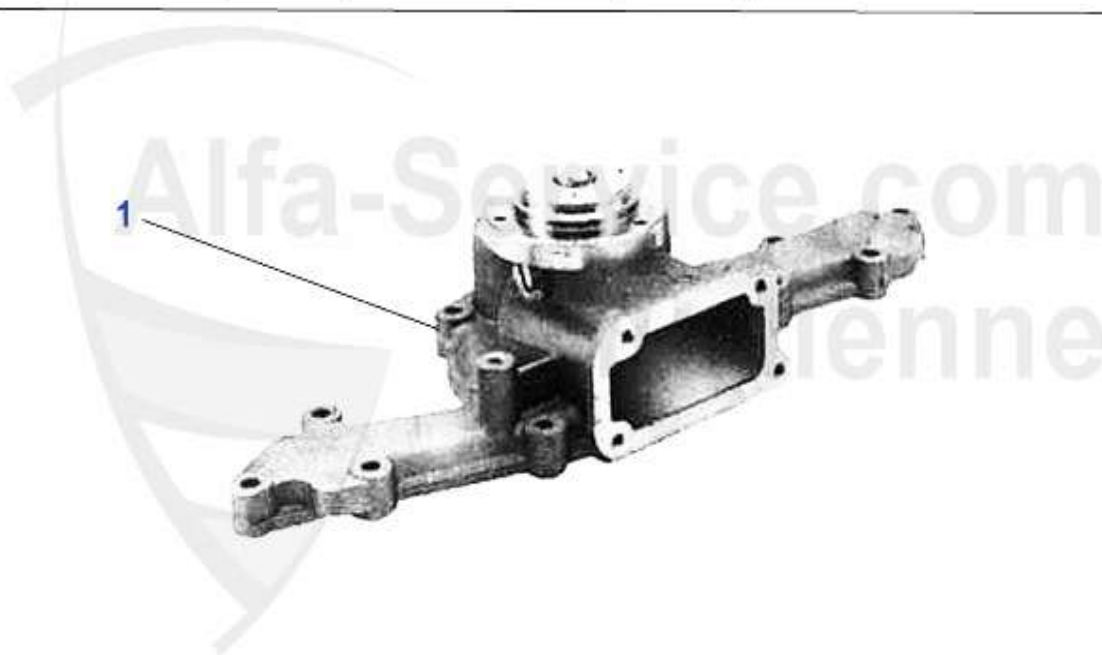

Wasserpumpe/Waterpump 155 2.5 V6

---

1 WP01110 OE. 60668488 WATERPUMP 155 2.5 V6,164/ 916 3.0 V6

87.20 EUR