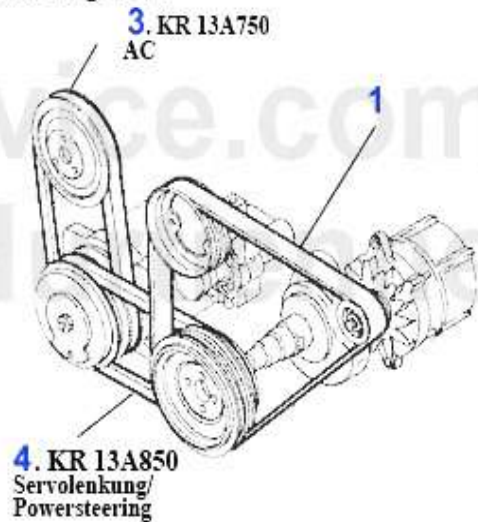

mit/with
Klimaanlage/AC: