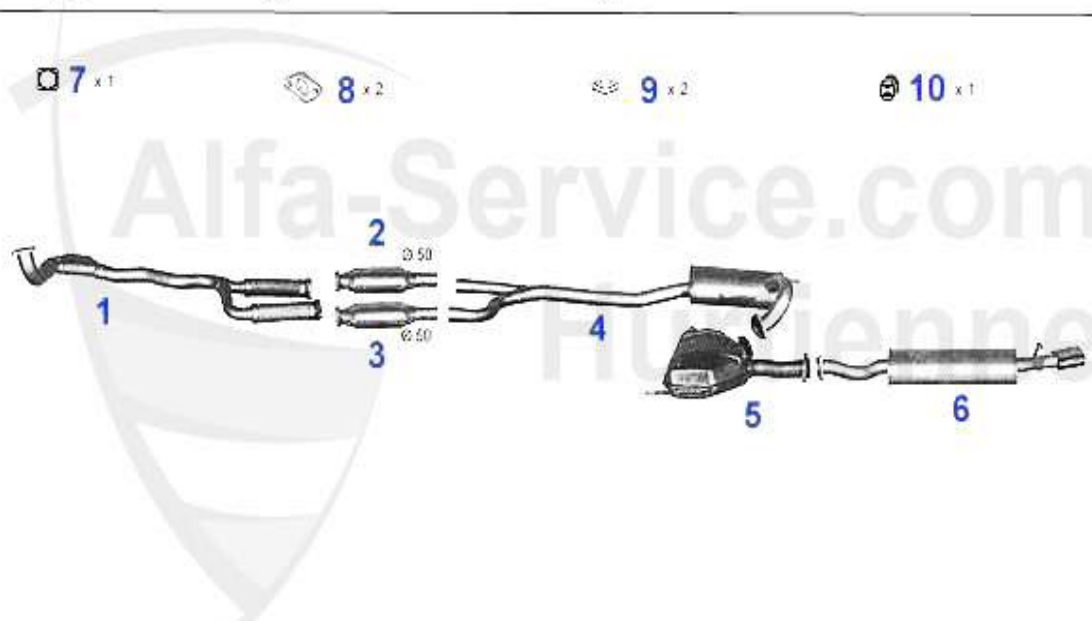

Abgasanlage/Exhaust System 155 Turbo Q4

155 2.0i TURBO 16V Q.4

'92-'97

1	KAT115733 Hosenrohr mit Kat 155 2.0 turbo 16V Q4 bj. 92-97	712.98 EUR
2	KAT115833 CATALYST RIGHT 155 2.0 TURBO 16V Q4	648.35 EUR
3	KAT115843 Katalysator links 155 2.0 turbo 16V Q4	709.89 EUR
4	MSD115703 CENTER MUFFLER 155 2.0 TURBO 16V TS	163.63 EUR
5	MSD115706 CENTER MUFFLER 155 2.0 TURBO 16V TS	125.66 EUR
6	NSD115707 REAR SILENCER 155 2.0 TURBO 16V TS	154.70 EUR
7	SAT094410 FRONT MUFFLER GASKET 155,164 TURBO	25.13 EUR
8	SAT44608 OE. 82444608 SEALING GASKET KATALYSATOR 155 Q4	5.02 EUR
9	SAT094003 MUFFLER RING FOR VARIOUS MODELS	10.15 EUR
10	SAT091014 SILENT BLOC REAR SILENCER SUSPENSION SPIDER/GTV (916)	4.11 EUR