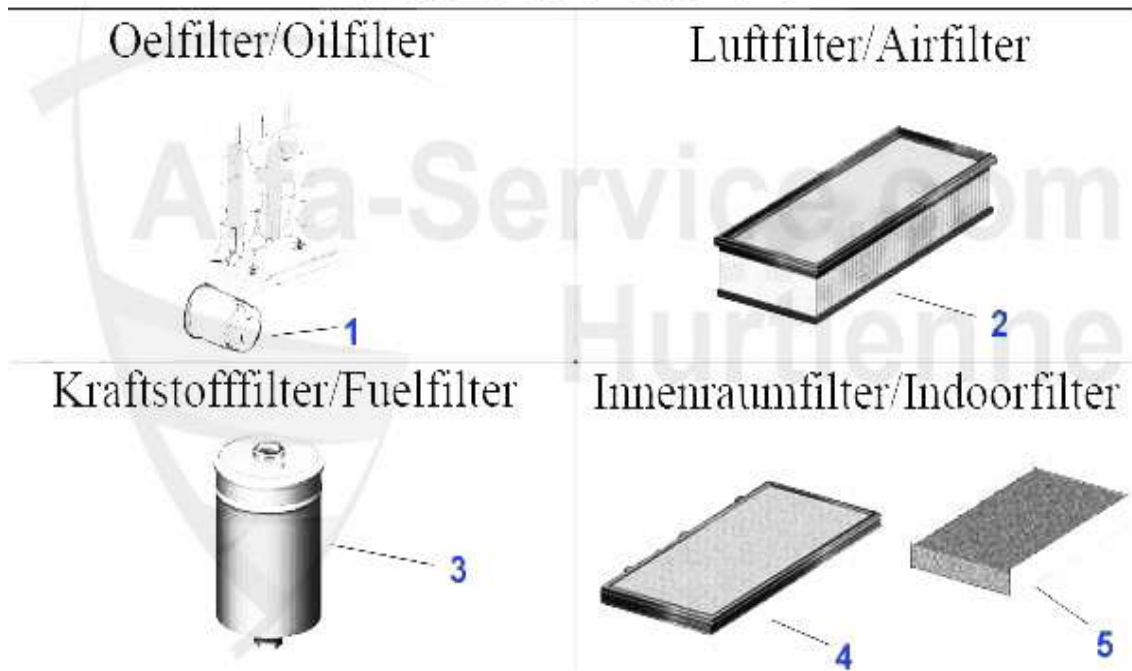

Filter 155 2.5 V6

1	OF125	OIL FILTER 75, 90, 145/6, 155, 164 ALFETTA, GIULIETTA, div. 105 screw on cartridge	10.00 EUR
1	OF124	OE. 46805830 OILFILTER	9.13 EUR
2	LF280	AIR FILTER 155 TS/ TD/V6/Q4/GTV/SPIDER(916)2.0 V6 TURBO,SQUARE	13.34 EUR
3	KF96	FUEL FILTER SUD/SPRINT,33 (905/7),145/6, 155,SCREW CARTRIDGE	25.99 EUR
4	IF309	OE.60810570 INDOOR FILTER 145/6/155 >96 GTV Spider(916) >98, SQUARE	26.57 EUR
5	IF314	OE.60812197 CABIN FILTER 145/6/155 96> GTV/SPIDER (916) 98> SQUARE	26.57 EUR