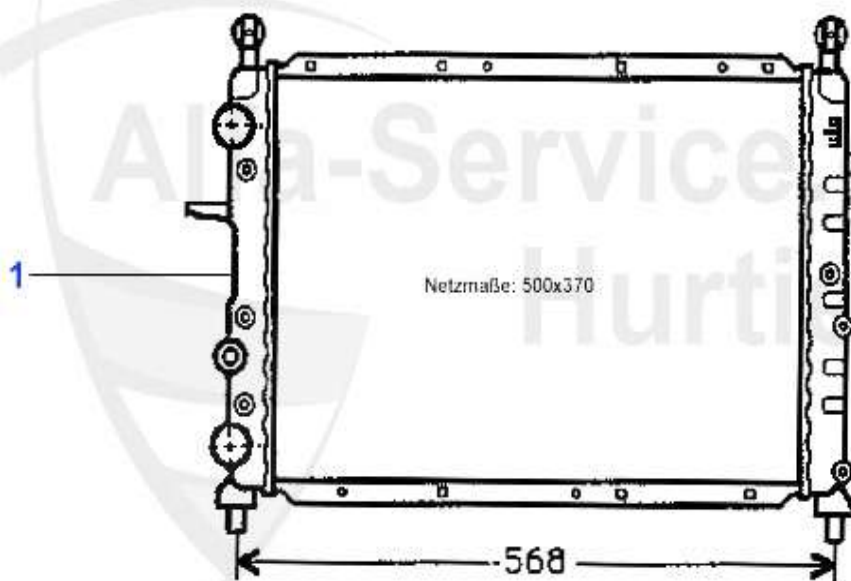

Kühler/Radiator 155 2.5 V6

1 MK22516 Radiator 155, 2.5 V6

207.74 EUR