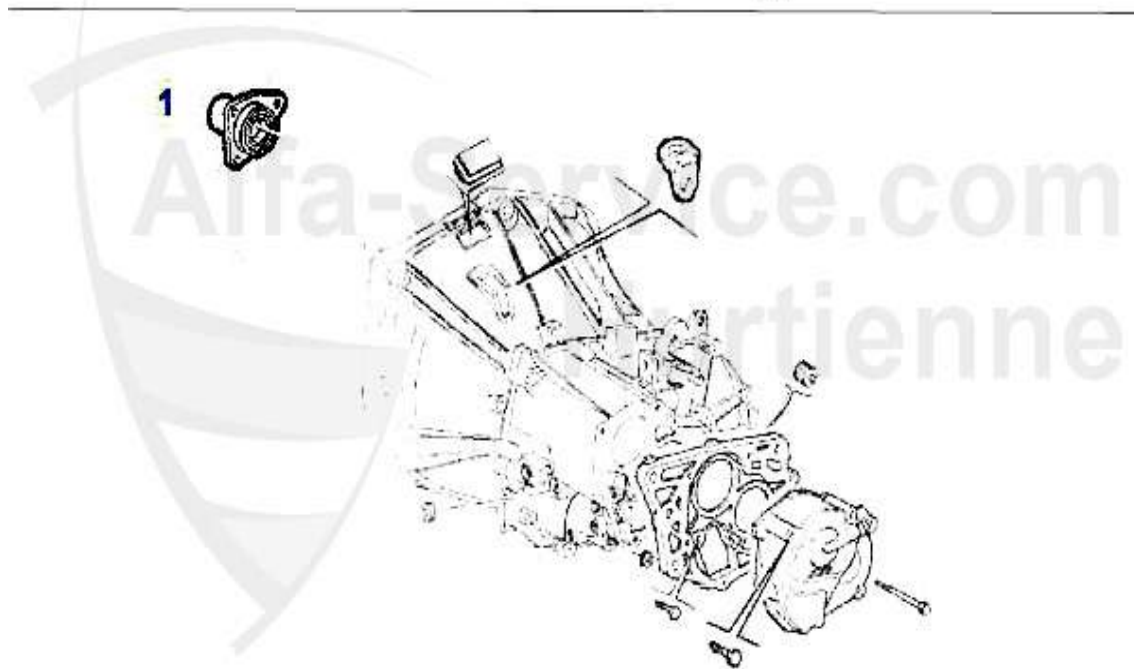

Ausrücker/Sleeve Bearing 155 1.9 TD

---

1 FH1140 Schiebehülse für Ausrücker 145/6, 147,155,156,gtv/spider (916)

9.66 EUR