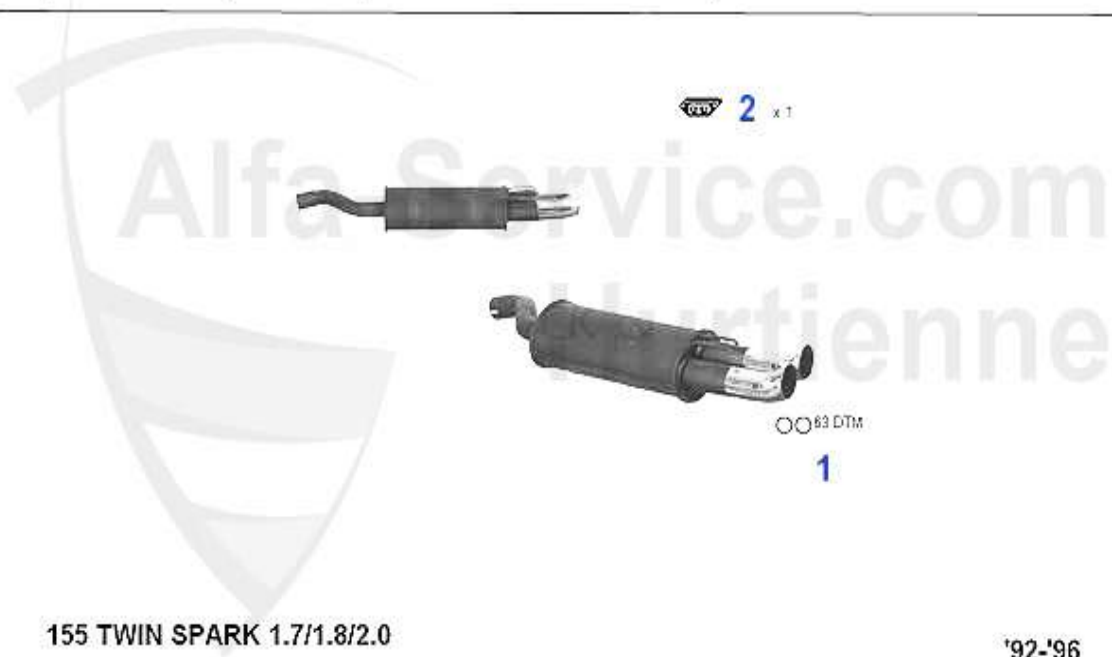

Sportauspuff/Sport Exhaust System 155 TS 8V

---

1 SNSD1156 SPORT END MUFFLER 155 1.7-2.0 TS YEAR 92-96,155 2.5 V6, 2
CHROMED END PIPES DTM LOOK ***

2 SAT091041 OE.60586017 RUBBER HANGER EXHAUST 145/6, 155 ESD

4.50 EUR