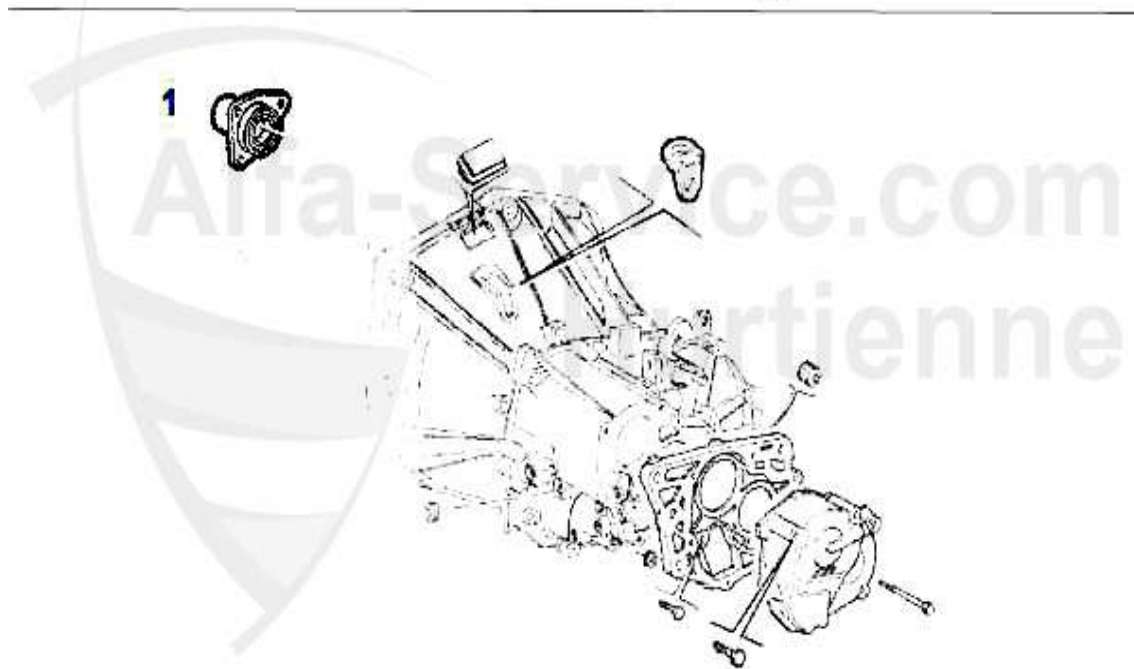

Ausrücker/Sleeve Bearing 155 2.5 TD

---

1 FH11951 OE. 46411951 Cover

18.84 EUR