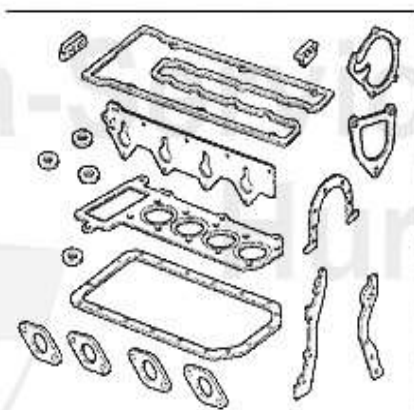

Motordichtsatz/Full SET 155 TS 8V

---

1 MDS8100 ENGINE GASKET SET 155 1.7/1.8/2.0 TS 8V 92-96,164 SUPER 2.0 TS 92>

388.25 EUR