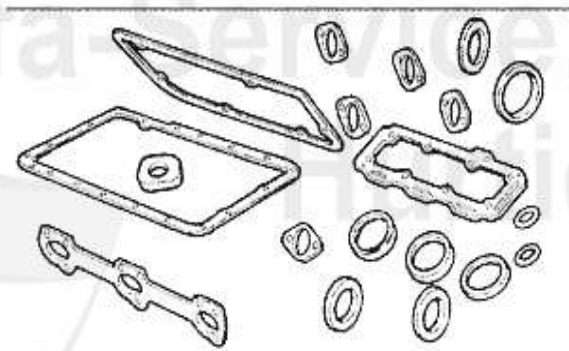

Kopfdichtsatz/Head Set 155 2.5 V6

---

1 ZKDS95600 OE.60777617 HEADGASKET SET 155 V6 92-96

240.00 EUR