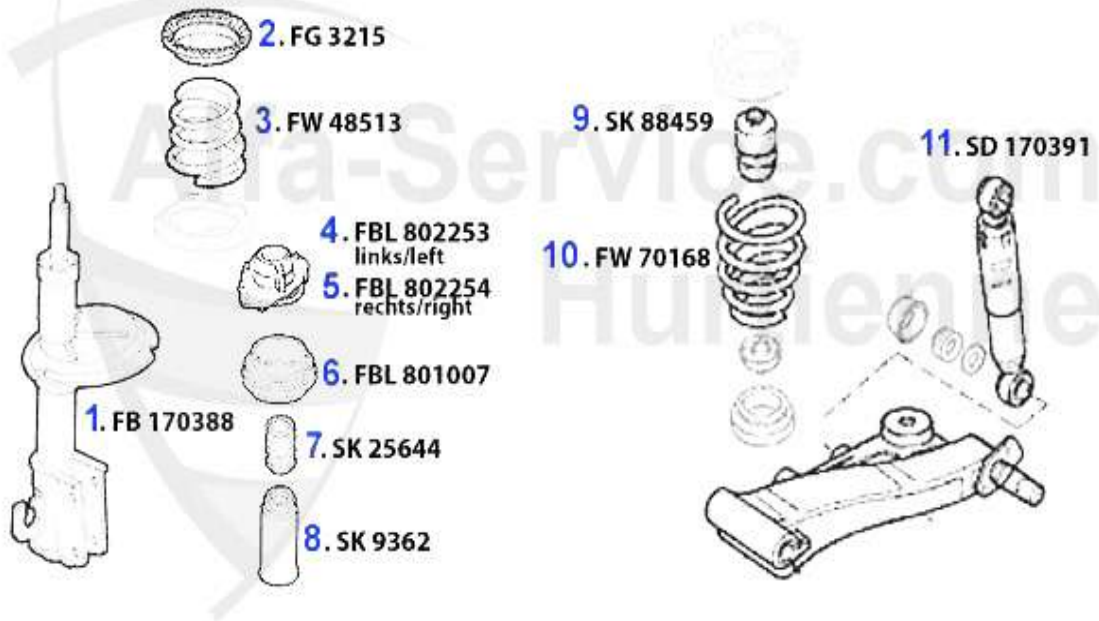

Federbeine/Struts 155 Turbo Q4 16V

1	FB170388	Federbein vorne 155 TD,Turbo 16 V 2 -Rohr Gas,145 1.9 JTD	148.75 EUR
2	FG3215	Federgummi für vorderes Federbein 145/6,155	8.15 EUR
3	FW48513	Fahrwerksfeder vorne 145/6 1.9 TD/ JTD, 155 (alle 4-zylinder)	79.99 EUR
4	FBL802253	Federbeinlager vorne links 145/6,15 5,kpl.-Satz	50.27 EUR
5	FBL802254	Federbeinlager vorne rechts 145/6,1 55,kpl.-Satz	50.27 EUR
6	FBL801007	Federbeinlager vorne 145/6,155	20.47 EUR
7	SK25644	OE. 60625644 RUBBER PAD f. STRUT FA 145/ 6	19.49 EUR
8	SK9362	Staubkappe vorderes Federbein 145/6,155	4.17 EUR
9	SK88459	DUST COVER REAR STRUT 145/6 155, SPIDER/GTV (916)	17.96 EUR
10	FW70168	OE. 60570168 SPRING RA 155 Turbo Q4 16V	70.78 EUR
11	SD170391	Stossdämpfer hinten 155 Turbo 16V,o ben Auge/unten Auge,2-Rohr Gas	101.55 EUR