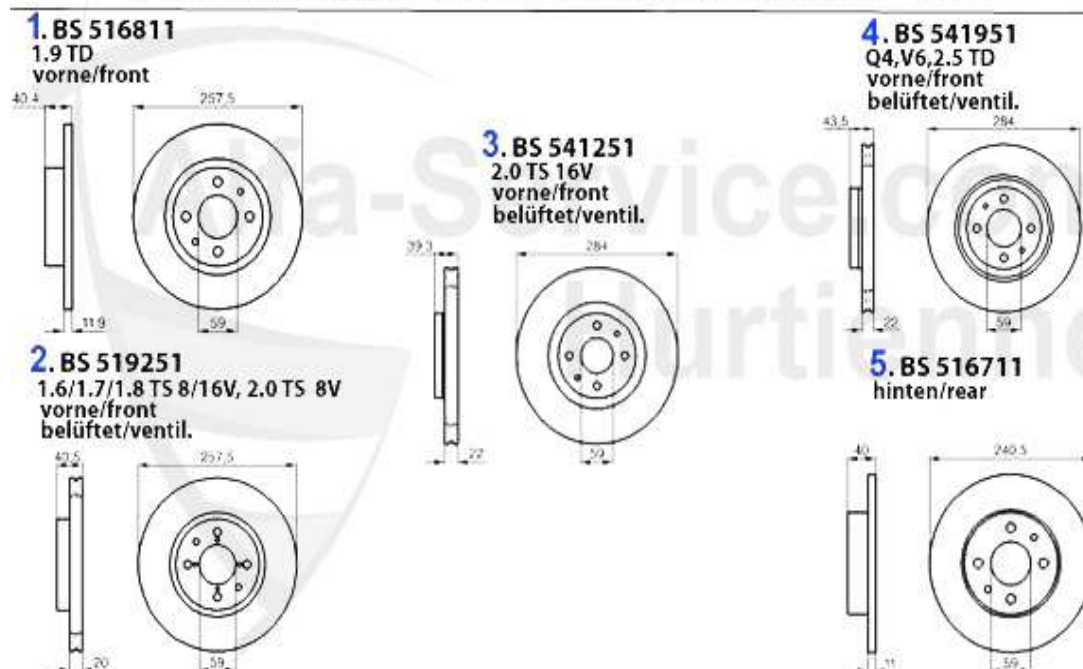

Bremsscheiben/Brakedisks 155

1	BS516811	FRONT BRAKE DISK 145/6 1.4/1.6 IE YEAR 94-12.96/1.9 TD YEAR 94-99 155 1.9 TD	19.90 EUR
2	BS519251	FRONT BRAKE DISK 145/6 1.4/1.6/1.7 IE 16V TS/1.9 TD/JTD 94-01,155 1.6/1.7/ 1.8/2.0/16V/TS 93>	28.50 EUR
3	BS541251	FRONT BRAKE DISK 145/6 1.8/2.0 16V TS/QV 96>	54.00 EUR
4	BS541951	FRONT BRAKE DISK 155 2.0 16V TURBO/2.5/ V6/TD	94.80 EUR
5	BS516711	REAR BRAKE DISK 145/6 1.4/1.8 16V TS 01.97>/2.0 16V TS/1.9 JTD ALL,155 ALL	14.90 EUR