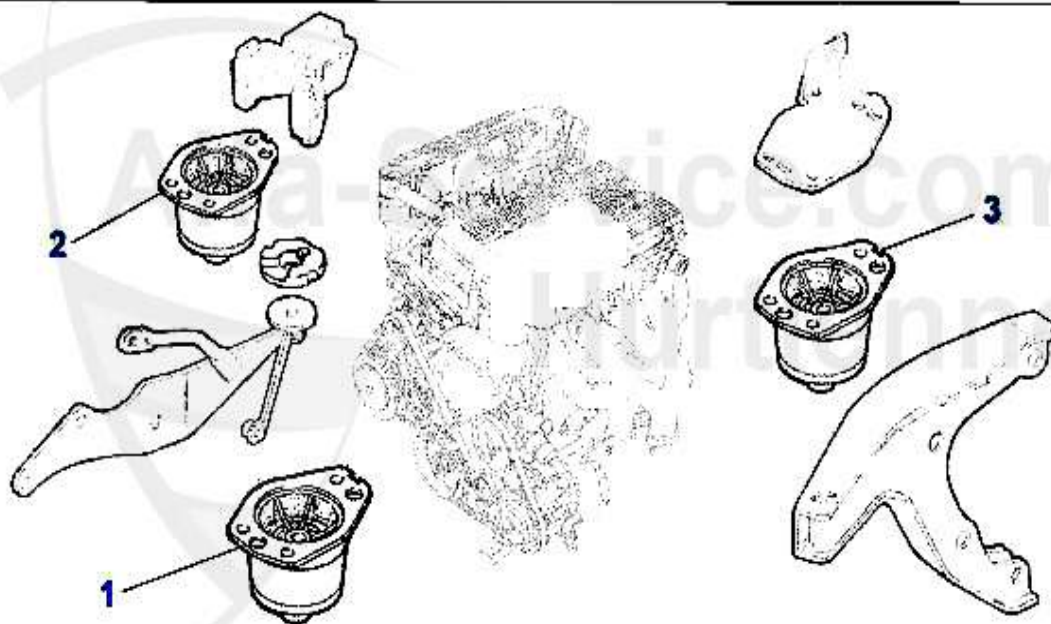

Motorlager/Enginemount 155 1.9 TD

1	ML32301	Motorlager vorne 145/6 alle 155 nur diesel	61.45 EUR
2	ML3234	OE. 7652240/60808861 ENGINE MOUNT	52.00 EUR
3	ML32331	Motorlager hinten 145/6 alle 155 nur diesel	71.29 EUR