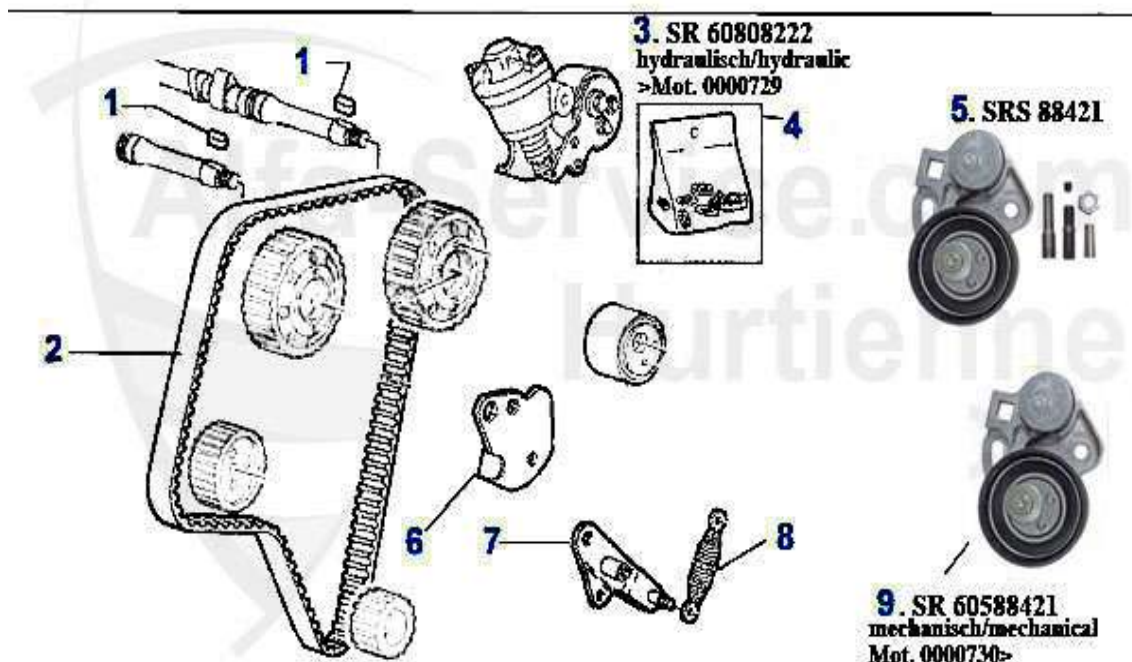

Zahnriemen 155 2.5 V6

1	03 137 0 0	WEDGE FOR CAMSHAFTS	3.70 EUR
2	ZR94411	OE. 60500466 TIMINGBELT V6 12V 1992>	37.62 EUR
3	SR60808222	BELTTENSIONER HYDRAULIC 75,155,RZ,SZ,164	***
4	DS77065	OE. 60777065 GASKET-SET F. BELTSTRETCHER	39.90 EUR
5	SRS88421	ALTERING KIT TIMING BELT TENSIONER HYDRAULIC TO MECHANIC V6	175.00 EUR
6	SRPL7320	Halteplatte zu Riemenspanner # SR60808222	4.62 EUR
7	SR13023	OE. 60513023/60507460 Bracket	33.34 EUR
8	SF07469	OE.60507469 SPRING	28.21 EUR
9	SR60588421	OE. 60588421 BELT TENSIONER MECHANIC.	170.91 EUR