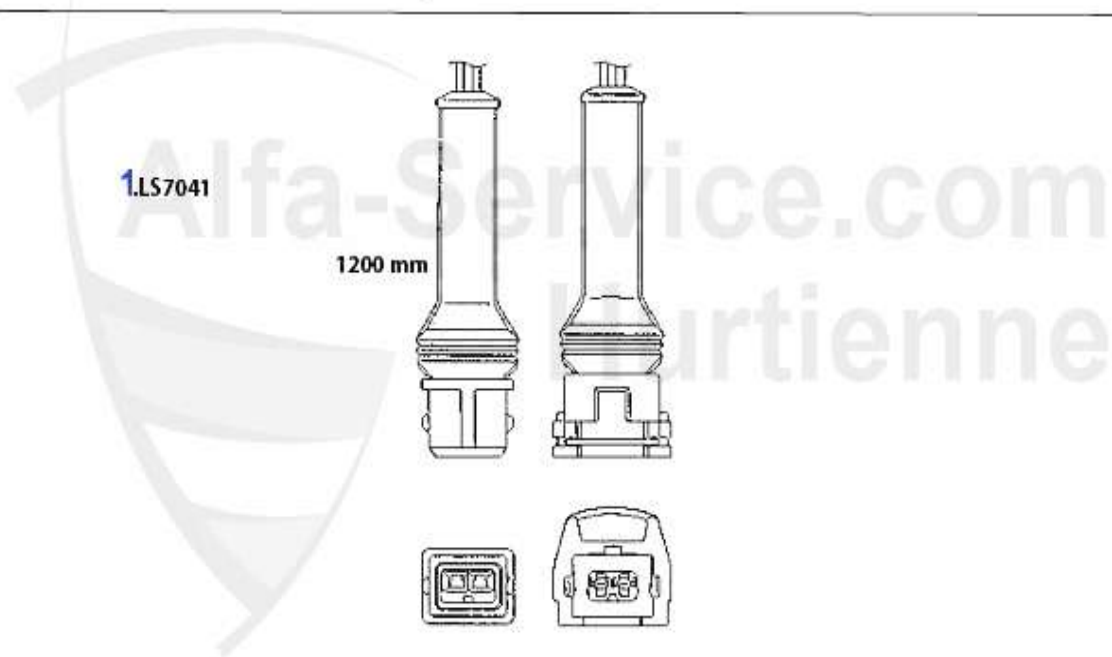

Lambda-Sonde/Lambda Probe 155 TS 8V

---

1 LS7041 Lambda-Sonde 155 1.7/1.8/2.0 TS 164 Super 2.0 TS/3.0 V6/24 V/QV 4-adrig

80.00 EUR