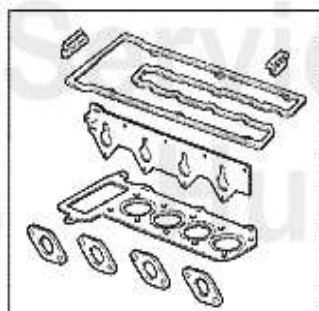

Kopfdichtsatz/HEAD SET 155 TS 8V

---

1 ZKDS95300 Gasket set cylinder head 155 1.7/1.8/2.0 TS 8V 92-96, 164/Super 2.0
TS92>

122.08 EUR