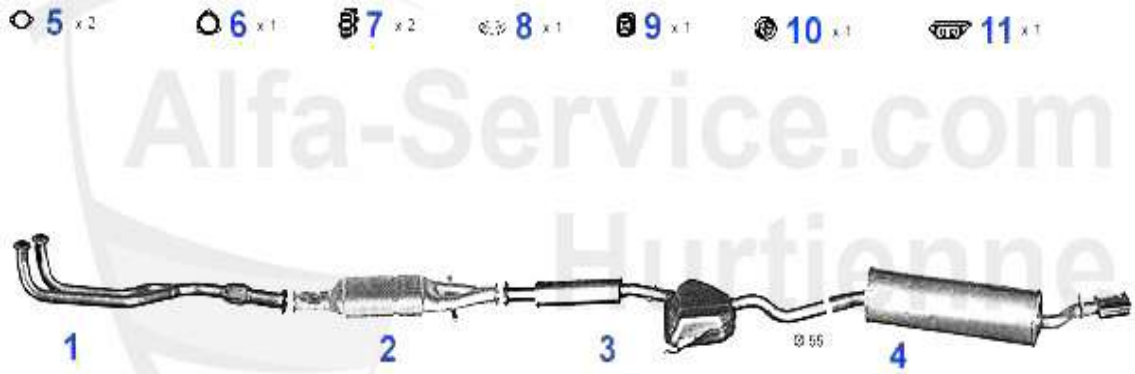

Abgasanlage/Exhaust System 155 TS 8V

155 TWIN SPARK 1.7/1.8/2.0

'92-'96

1	VR115601 BREECH PIECE 155 1.7-2.0 TS 92-96	208.76 EUR
2	KAT115633 CATALYST 155 1.7-2.0 TS 92-96	502.67 EUR
3	MSD115609 CENTER MUFFLER 155 TS 1.7-2.0 92-96	130.42 EUR
4	NSD115607 REAR SILENCER 155 TS 1.7-2.0 92-96 155 2.5 V6	100.56 EUR
5	SAT094413 OE 60777697, GASKET VSD ALFETTA, GIULIETTA,75,90,155,164	3.89 EUR
6	SAT094411 Dichtung VSD/Kat 155 TS,164 3.0 V6	6.10 EUR
7	SAT091069 Gummi/Auspuffaufhängung Kat 155	3.28 EUR
8	SAT094003 MUFFLER RING FOR VARIOUS MODELS	10.15 EUR
9	SAT091124 Gummi/Auspuffaufhängung 145/6 ESD 155 MSD	3.59 EUR
10	SAT091012 OE 60503033, RUBBER/EXHAUST MOUNTING DIVERSE TYPES	4.00 EUR
11	SAT091041 OE.60586017 RUBBER HANGER EXHAUST 145/6, 155 ESD	4.50 EUR