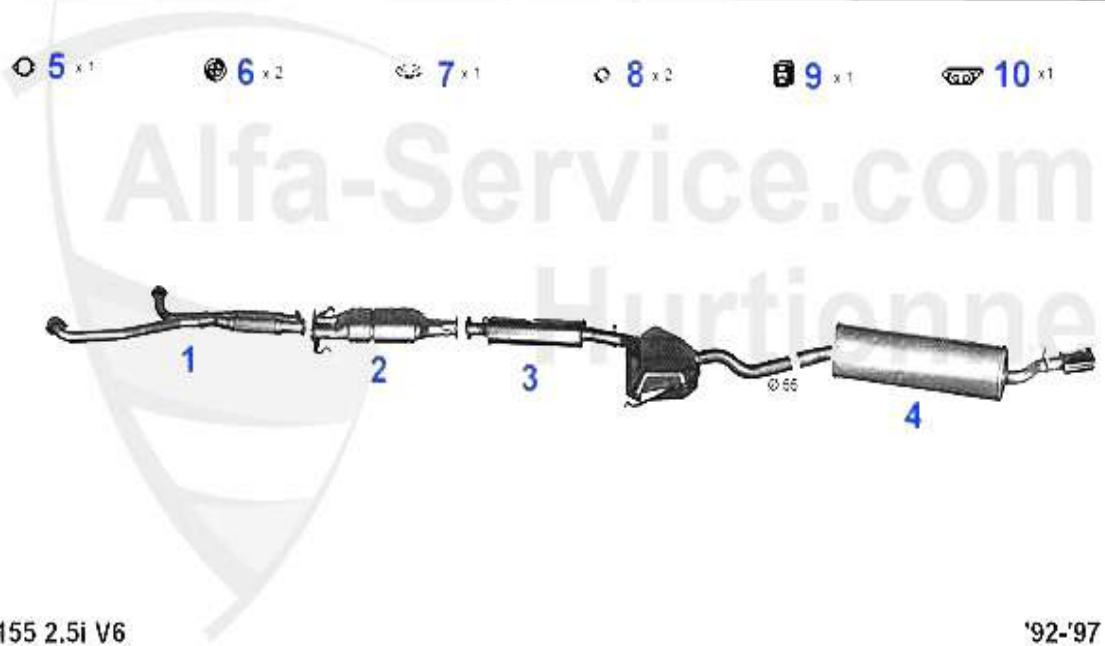

Abgasanlage/Exhaust System 155 2.5 V6

1	VR115901 Hosenrohr mit Kat 155 2.5 V6	256.47 EUR
2	KAT115933 CATALYST 155 2.5 V6	683.23 EUR
3	MSD115909 CENTER MUFFLER 155 2.5 V6	212.42 EUR
4	NSD115607 REAR SILENCER 155 TS 1.7-2.0 92-96 155 2.5 V6	100.56 EUR
5	SAT094413 OE 60777697, GASKET VSD ALFETTA, GIULIETTA,75,90,155,164	3.89 EUR
6	SAT091012 OE 60503033, RUBBER/EXHAUST MOUNTING DIVERSE TYPES	4.00 EUR
7	SAT094003 MUFFLER RING FOR VARIOUS MODELS	10.15 EUR
8	SAT091011 OE 60521386, RUBBER RING EXHAUST MOUNTING DIVERSE TYPES	1.23 EUR
9	SAT091124 Gummi/Auspuffaufhängung 145/6 ESD 155 MSD	3.59 EUR
10	SAT091041 OE.60586017 RUBBER HANGER EXHAUST 145/6, 155 ESD	4.50 EUR