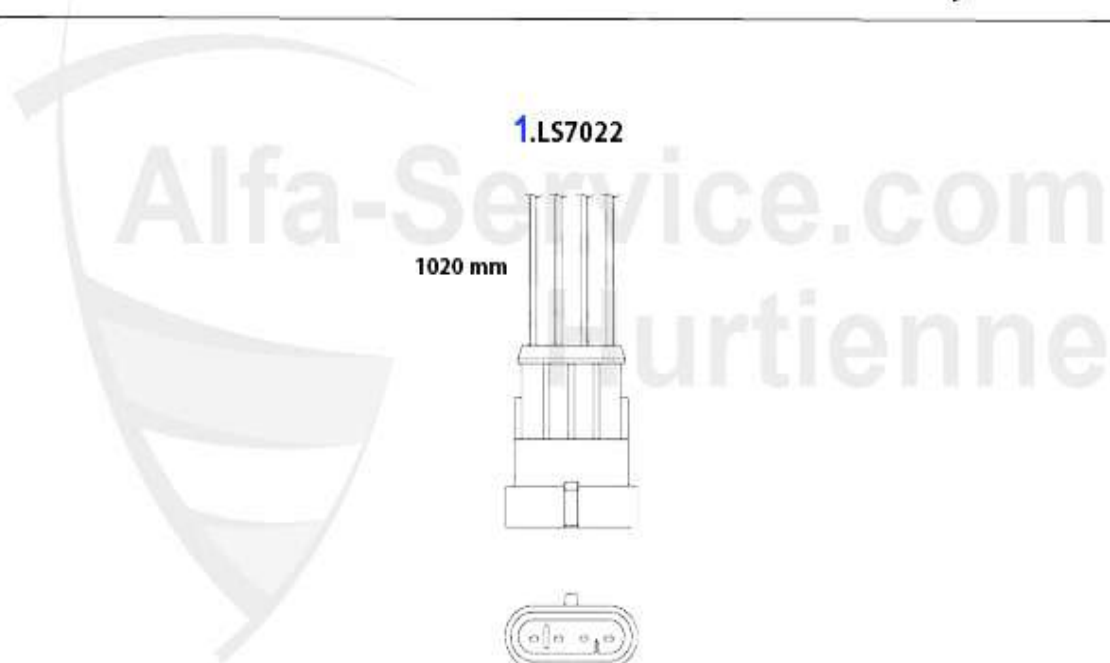

Lambda-Sonde/Lambda Probe 155 TS 16V Bj. >4.96

---

1 LS7022 LAMDA SENSOR 3,0 24V, 164, Spider (916)

85.00 EUR