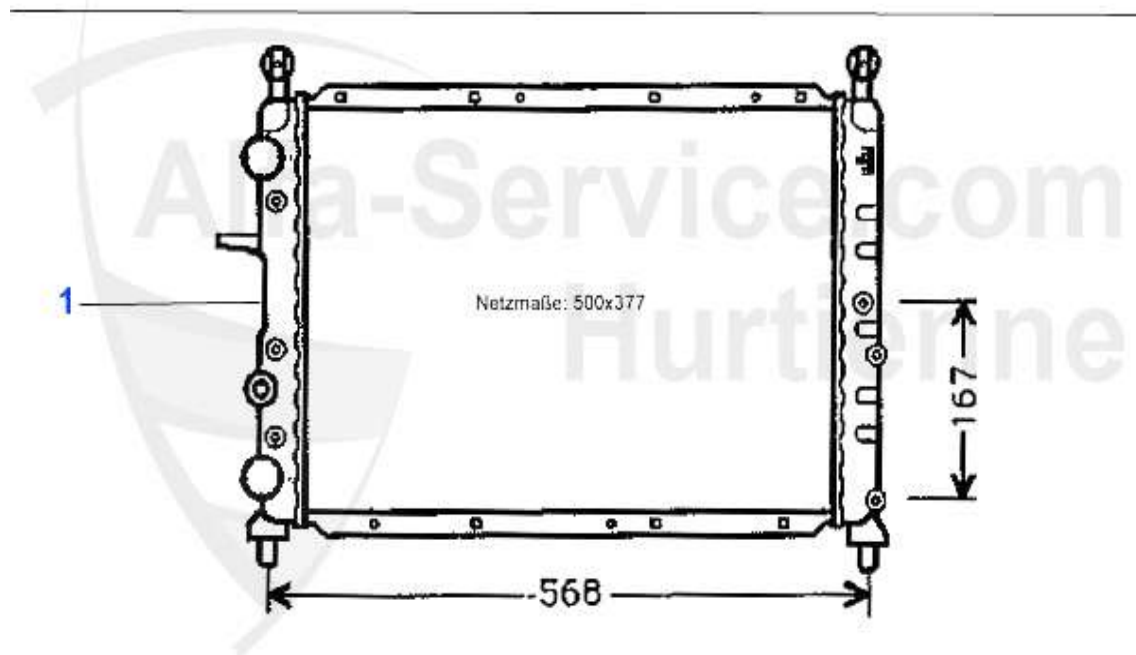

Kühler/Radiator 155 TS 8V

1 MK21072 radiator 155 1.7/1.8/2.0 TS 93-97

204.14 EUR