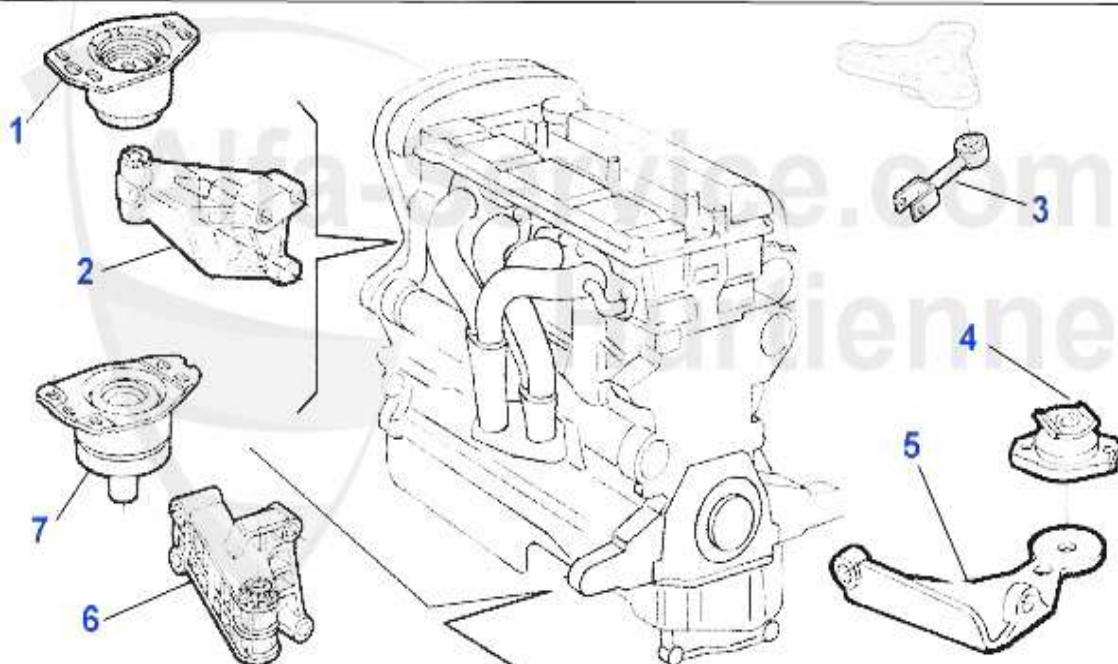

Motorlager/Engine Mount 155 TS 16V

1	ML52930	OE. 46452930 ENGINE MOUNT FL 145/6 1999> 2.0 TS 16V,155 1.6/1.8 TS 16V,156 1.6 TS 16V	149.00 EUR
1	ML3237	FRONT ENGINE MOUNT 145/6,155 all TS MODELS 16V & 6 CYL.,GTV/Spider (916) 4 CYL.	50.78 EUR
2	ML99403	OE. 60672234/60599403 ENGINE MOUNT	92.50 EUR
3	ML88458	Motorzugstange 145/6,155,gtv/spider (916) 2.0 TS 16V	***
4	ML46931	OE. 46446931/60812783 ENGINE MOUNT RR 155 1.6/1.8 TS 16V	70.00 EUR
4	ML3234	OE. 7652240/60808861 ENGINE MOUNT	52.00 EUR
5	ML70915	OE. 7770915 SUPPORT	126.76 EUR
6	ML23429	OE. 46423429 SUPPORT	65.00 EUR
7	ML88460	ENGINE MOUNT 145/6,147 (74KW),155,156, GTV/SPIDER (916)	109.27 EUR