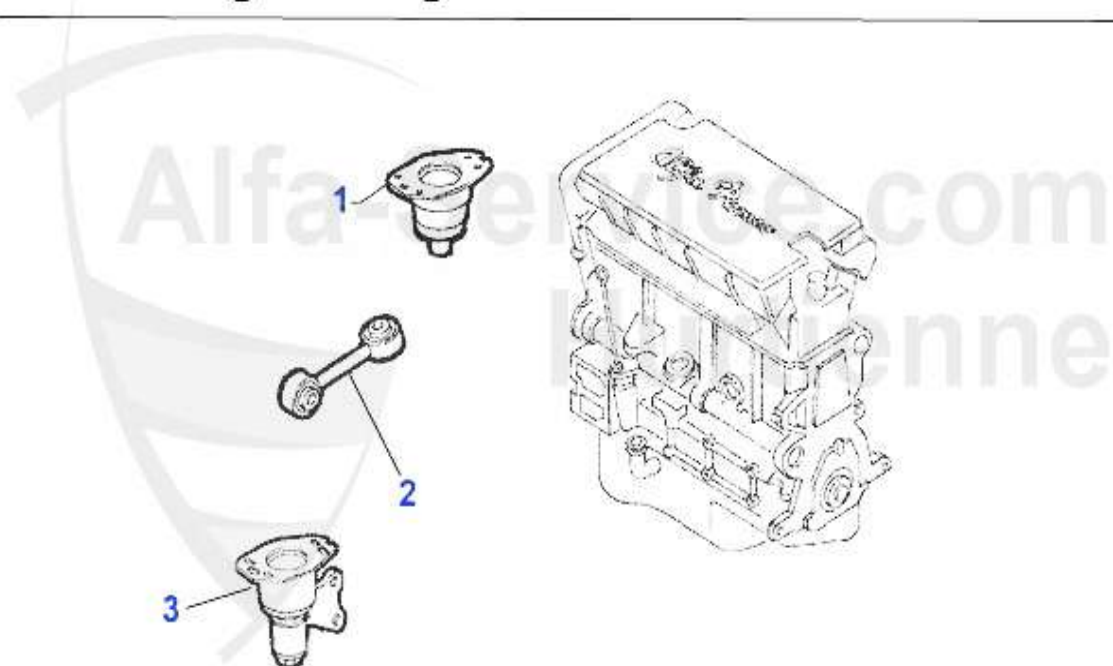

Motorlager/Enginemount 155 Turbo Q4

1	ML43405	OE. 82443405/60807394 ENGINE MOUNT	***
2	ML68132	OE. 7668132 ENGINE ROD	***
3	ML67676	OE. 82467676 ENGINE MOUNT	***