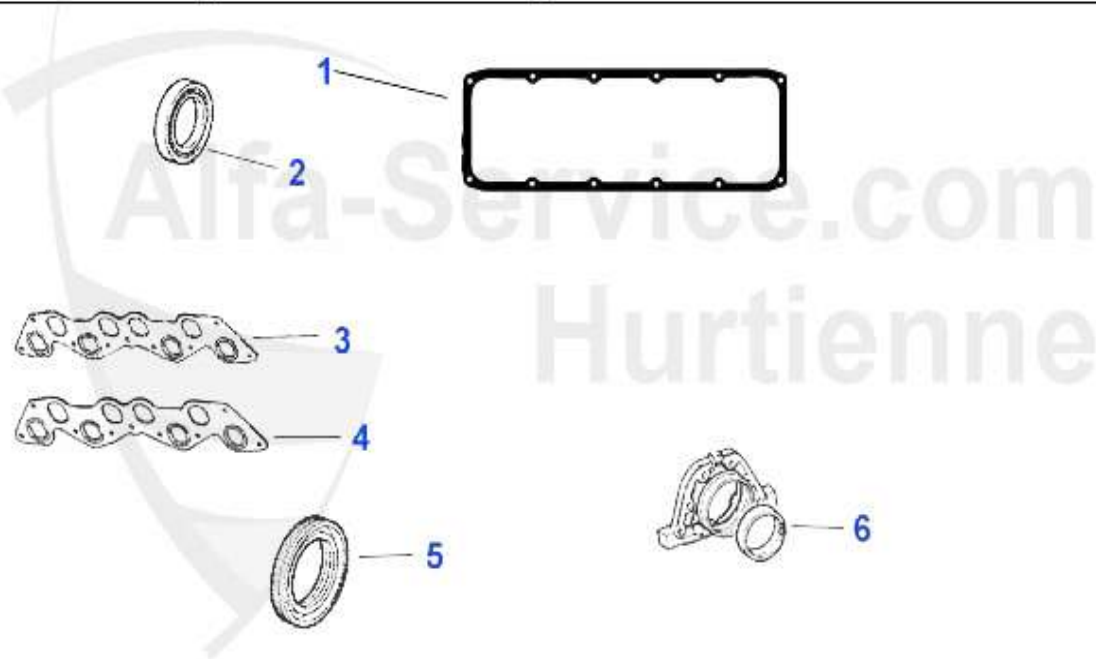

Dichtungen Motor/ Engine Gaskets 155 1.9 TD

1	VDD1980	Ventildeckeldichtung 145/6,155 1.9 TD, Bj. 93-99	8.90 EUR
2	WD09700	Siri Nockenwelle 145/6,155 1.9 TD Bj. 93-99 164 2.0 Turbo	6.37 EUR
3	AGSKD3793		24.62 EUR
6		Ansaug/Abgaskrümmerdichtung 145/6, 155 1.9 TD	
5	WD43800	Siri Kurbelwelle vorne (Riemensch.) 145/6 1.9 TD Bj. 94-99,147 2.0 TS 155 1.9 TD Bj. 93-97,155 2.0 TS 16V 2.0 16V Turbo	9.75 EUR
6	WD33900	siri kurbelwelle hinten(schwungsch) 145/6,155,156,166,gtv&spider(916) 1.4,1.6,1.7 ie&16V,2.016V&ts,1.9jtd	16.24 EUR