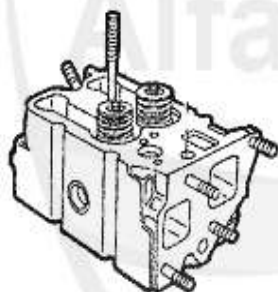

52.84 EUR

Kopfschraubensatz/Head Screw Set 155 2.5 TD

1

1 ZKSS9200 HEAD SCREW SET 155,164 2.5 TD 87-97

60.52 EUR

155 > ENGINE > COOLING SYSTEM > TS 8V > HOUSES

1	KWS56562 UPPER WATER HOSE 155 1.7/1.8/2.0 TS	24.51 EUR
2	KWS56561 WATER HOSE WATERPUMP/DISTRIBUTOR HOSE 155 1.7/1.8/2.0 TS	10.15 EUR
3	KWS56563 LOWER WATER HOSE 155 1.7/1.8/2.0 TS	9.13 EUR
4	KWS56558 WATER HOSE THERMOSTAT HOUSING/ DISTRIBUTOR HOSE 155 1.7/1.8/2.0 TS	7.08 EUR