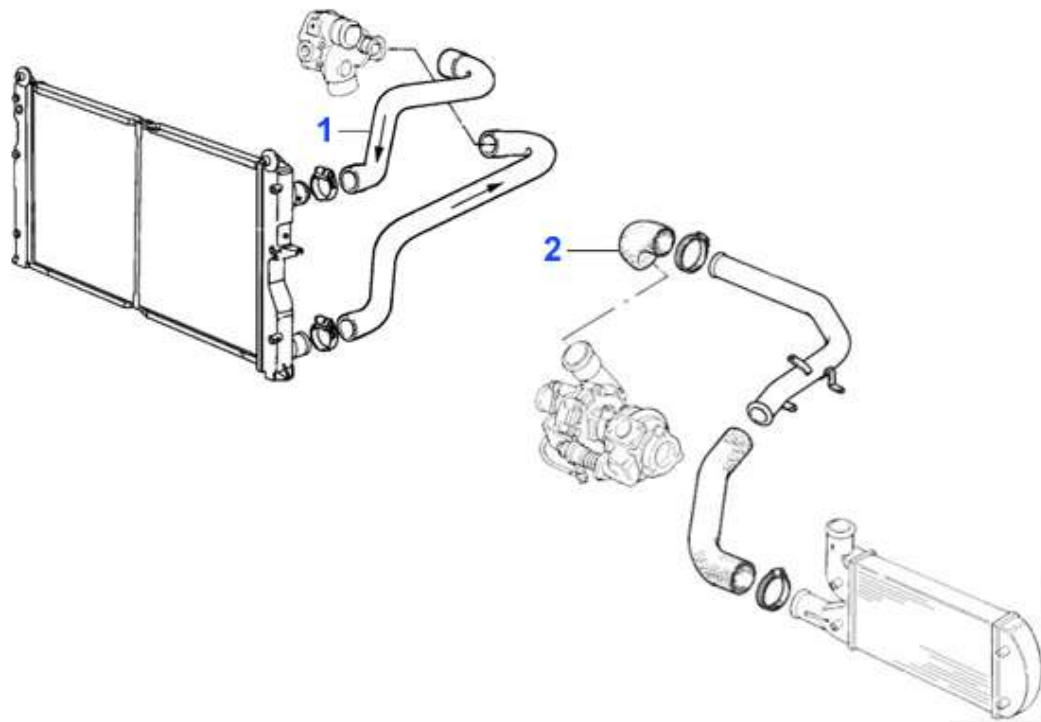

1 TH657187 THERMOSTAT 155,156,166,GTV,SPIDER (916) 6 CYL. (WITH HOUSING)

54.00 EUR

Wasserpumpe/Waterpump 155 2.5 V6

1 WP01110 OE. 60668488 WATERPUMP 155 2.5 V6,164/ 916 3.0 V6

87.20 EUR

155 > ENGINE > COOLING SYSTEM > 1.9 TD > HOUSES