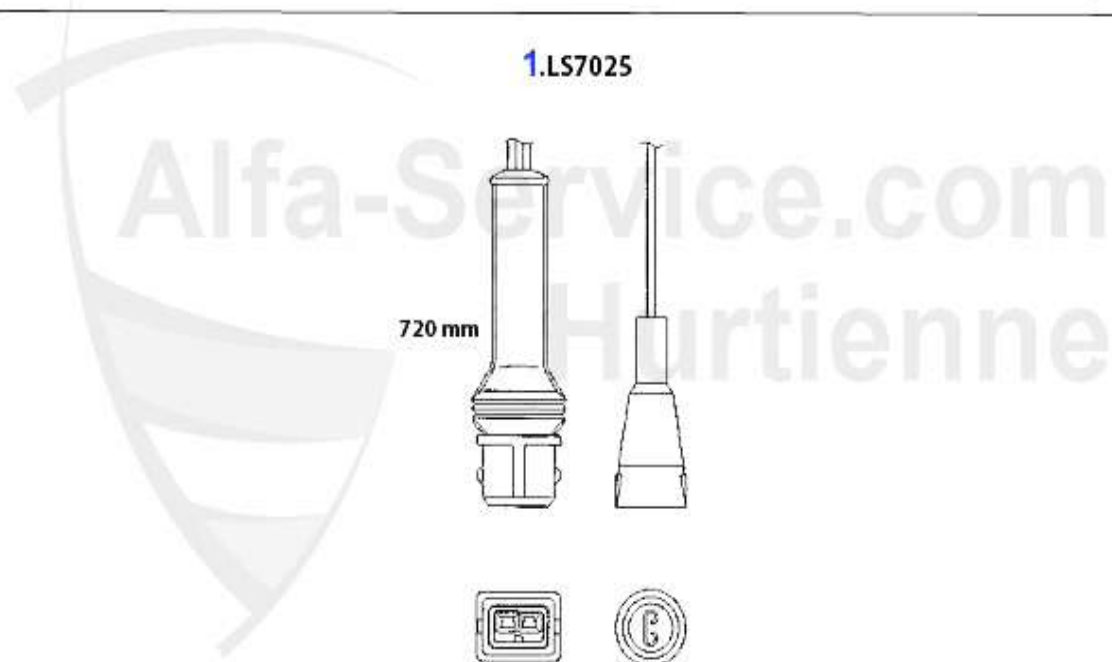

Lambda-Sonde/Lambda Probe 155 Turbo Q4

1 LS7025 Lambda-Sonde 155 2.0 Turbo/2.5 TD 3-adrig

77.99 EUR