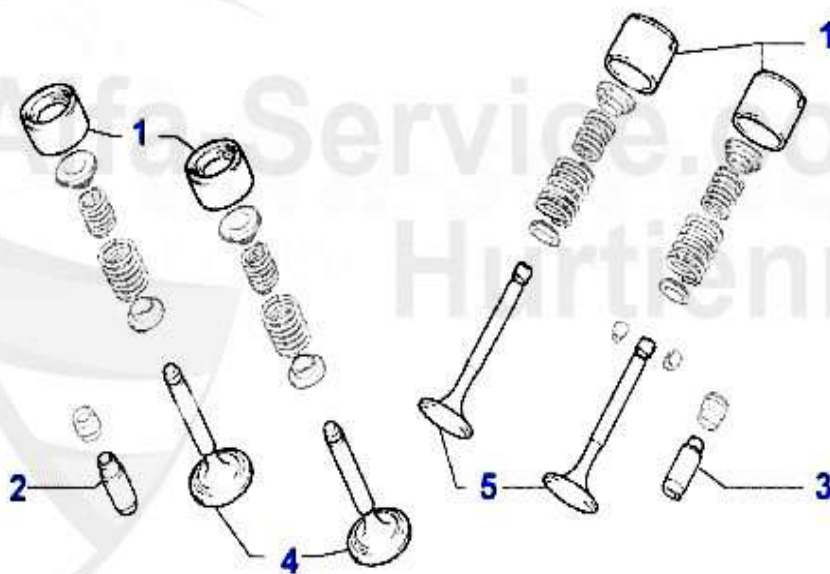

Ventiltrieb 155 TS 16V

1	HST12769	HYDRAULIC VALVE LIFTER 145/6,147,155 156,166,GTV/SPIDER(916)16V TS ALL!	14.90 EUR
2	VFA11582	Ventilführung Auslaß + 0.05 TS 16V	21.03 EUR
3	VFE11575	Ventilführung Einlaß +0.05 TS 16V	21.03 EUR
4	VA91934	EXHAUST VALVE 145/6,155,156,SPIDER/GTV (916) 1.6/1.8/2.0 TS 16V	18.05 EUR
5	VE91933	INLET VALVE 145/6,155,156,SPIDER/GTV (916) 1.6/1.8/2.0 TS 16V	15.28 EUR