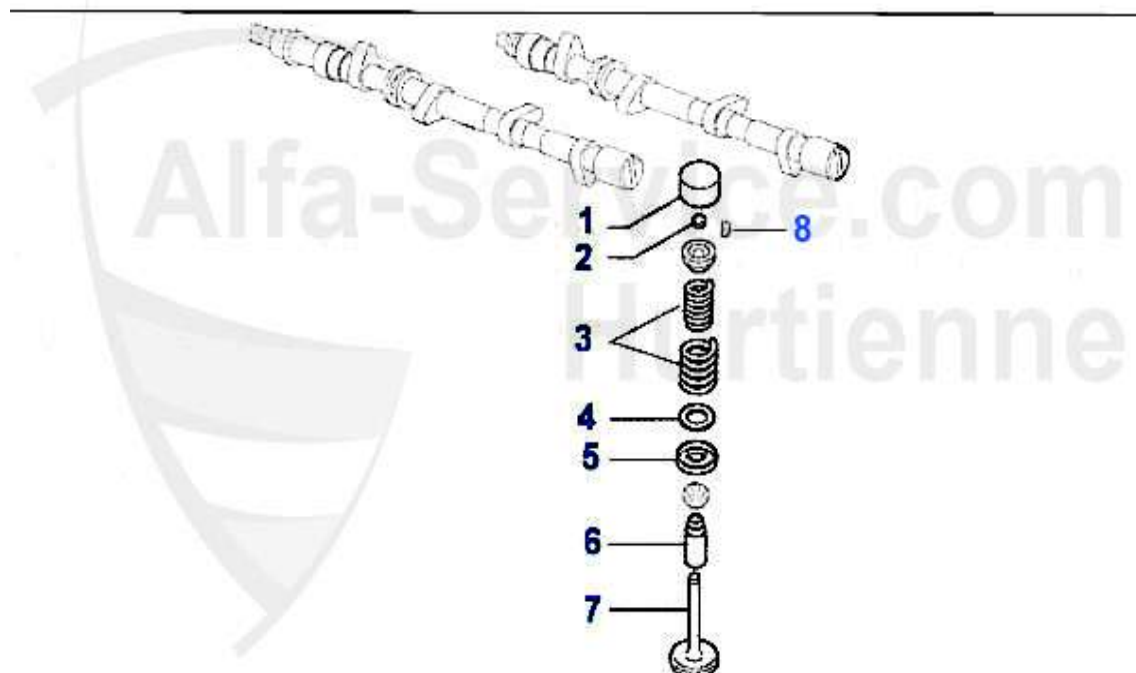

Ventiltrieb 155 TS 8V

1	03 068 0 0	CAM FOLLOWER OE60612178	23.50 EUR
2	VEP1085	VALVE ADJUSTING SHIMS SET 8mm 2,525- 3,500, 200 pcs, TS 8V	404.20 EUR
3	03 274 0 0	VALVE SPRING SET 16 pcs	59.80 EUR
4	03 295 0 0	OE.60502912 WASHER INSIDE LOWER VALVE SPRING PLATE	1.61 EUR
5	03 292 0 0	CUP FOR VALVE WASHER	***
6	VFA80247	OE. 60580247 VALVE GUIDE EXHAUST TS 8V	6.50 EUR
6	VFE79202	OE. 60602064 Valve Guide Intake TS 8V	22.05 EUR
7	VA12751	OE. 60512751 Valve Exhaust TS 8V	33.32 EUR
7	VE64098	OE. 60564098 Valve Intake TS 8V	22.61 EUR
8	VK 8	Valve cotters 8mm twin spark OE.60503036	1.79 EUR