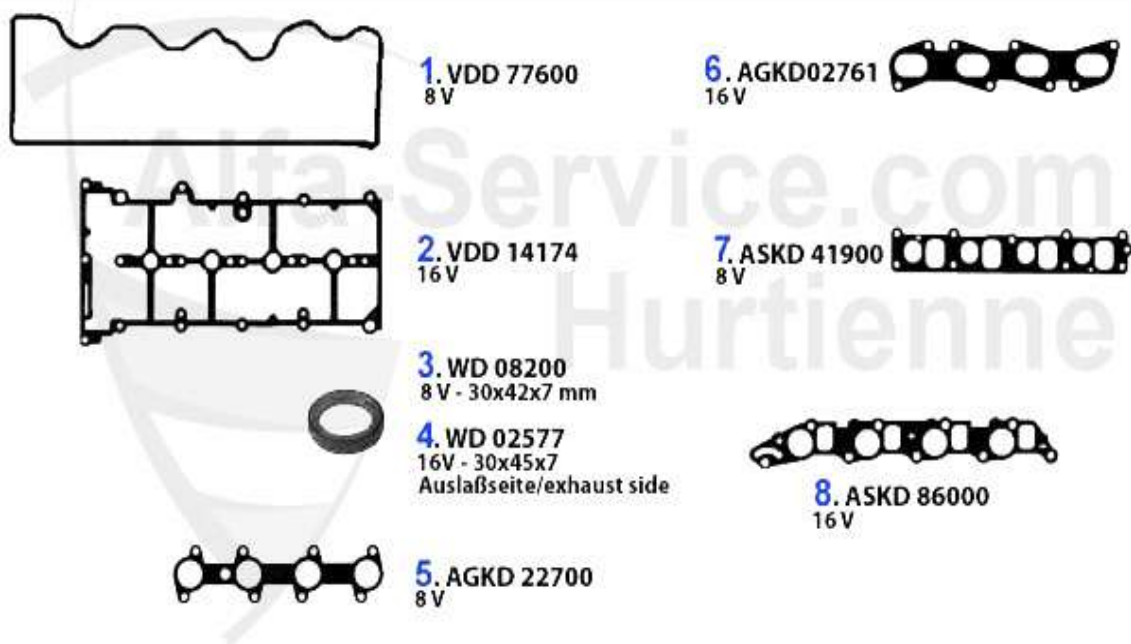

Dichtungen Motor/Gaskets Engine 147 JTD

1	VDD77600	Ventildeckeldichtung 147,156 1.9 JT D 8V 81/85 KW	13.23 EUR
2	VDD14174	Ventildeckeldichtung 147,156,Nuovo GT 1.9 JTD 16V	21.03 EUR
3	WD08200	CAMSHAFT 145/6,155,156,GTV/SPIDER (916), 166 VARIOUS 96-01	11.84 EUR
4	WD02577	Siri Nockenwelle 147,156,166,Nuovo GT 1.9/2.4 JTD 16V/20V	5.90 EUR
5	AGKD22700	Abgaskrümmerdichtung 145/6,147,156 1.9 JTD	19.99 EUR
6	AGKD02761	EXHAUST MANIFOLD GASKET 145/6,147,155, 156,166,GTV/SPIDER (916) TS/JTS 16 V STARTING FROM YEAR 1998	22.22 EUR
7	ASKD41900	Ansaugkrümmerdichtung 145/6,147,156 1.9 JTD	15.28 EUR
8	ASKD86000	Ansaugkrümmerdichtung 147,156,Nuovo GT 1.9 JTD 16V	20.99 EUR