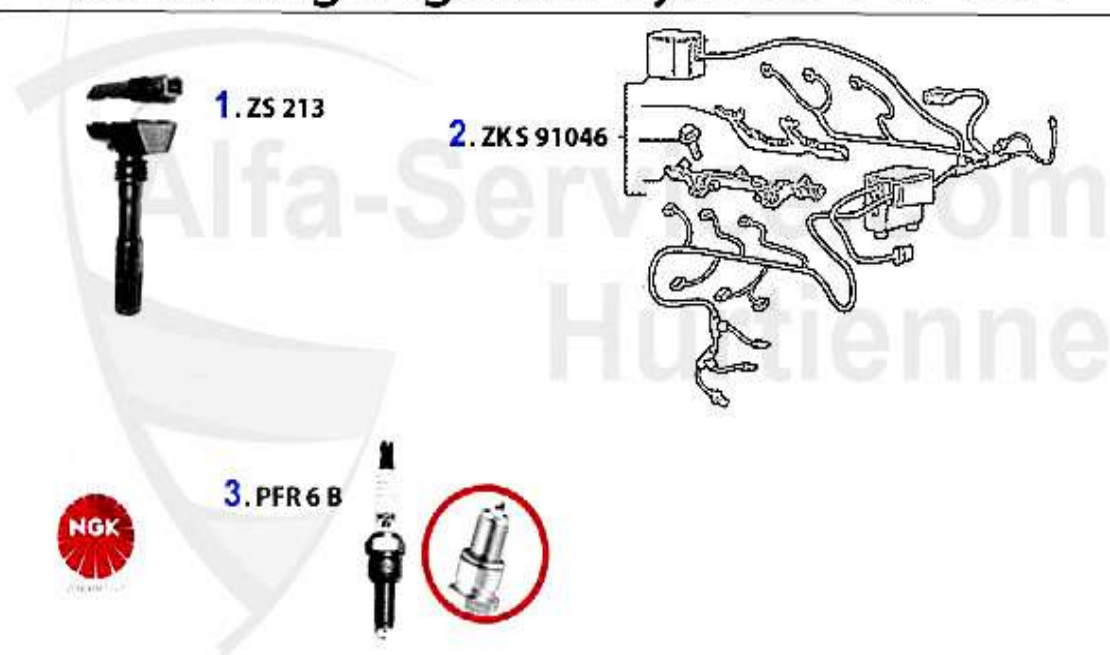

Zündanlage/Ignitionsystem 147 GTA

1	ZS213	OE. 60562701 IGNITION COIL 156,164, 166.spider/gtv(916) 2.5/3.0 V6 24V 94-00	102.90 EUR
2	ZKS91046	IGNITION CABLE SET V6 24V CF3	519.99 EUR
3	PFR 6 B	Zündkerze NGK 33 1.7 ie 16V,145/6 1.7 ie 16V,147 3.2 GTA,156 2.5 V6 24V/3.2 GTA,164 Super 3.0 V6 24V,166 2.5/3.0 V6 24V,gtv/spider (916) 3.0 V6 24V/3.2 V6	15.51 EUR