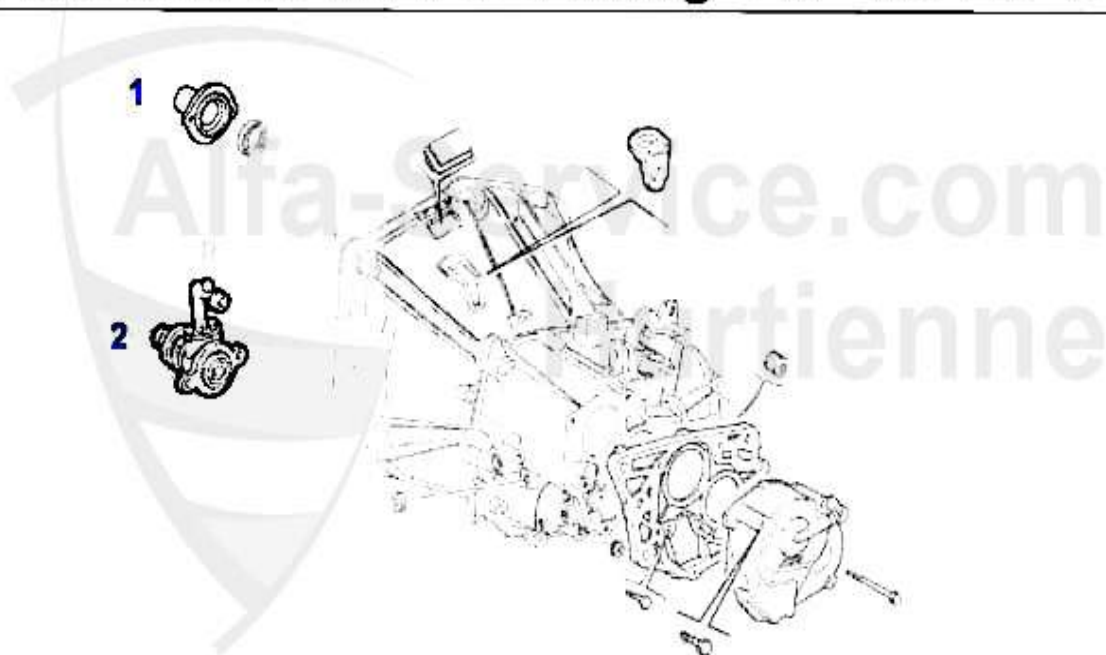

Ausrücker/Sleeve Bearing 147 1.6/2.0 TS

2	ZA186498	OE. 55186498 SLEEVE T/O BEARING 147,Nuovo GT 12.2003>	84.99 EUR
2	ZA46516373	OE. 55184041 SLEEVE BEARING	89.68 EUR