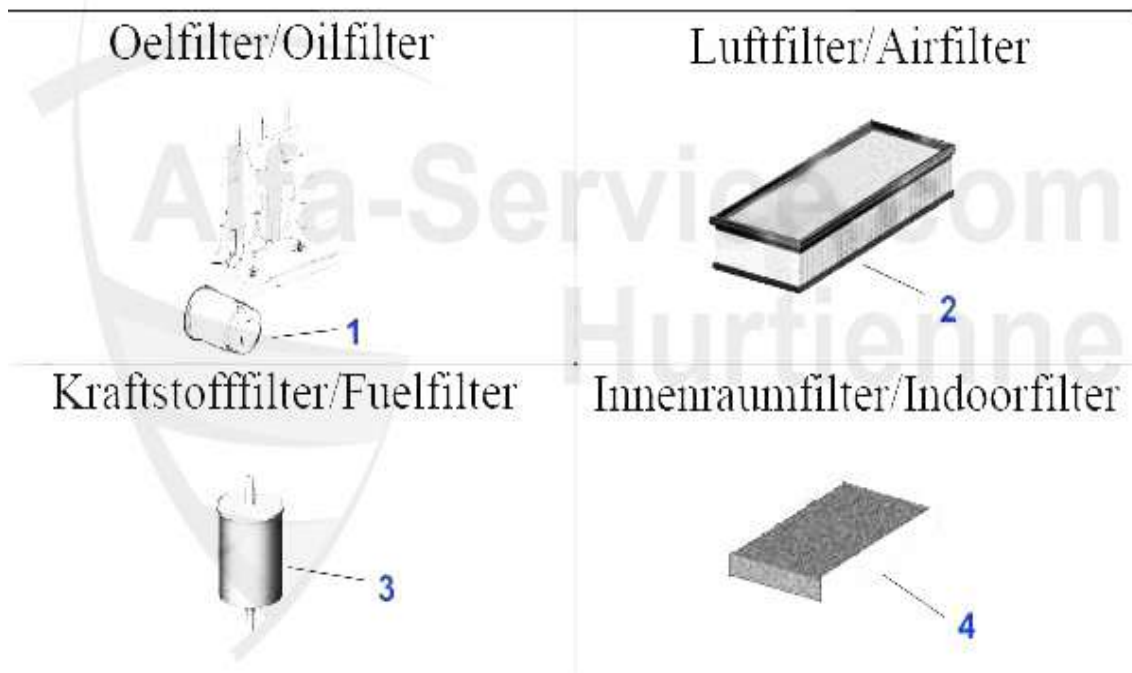

Filter 147 TS 16V

1	OF519	OE. 46808398/71736159 OILFILTER	7.79 EUR
2	LF800	AIR FILTER 147 TS/JTS SQUARE, OE.4674119	16.31 EUR
3	KF57	Kraftstoff-Filter 145/6,147,156 TS 16V,Leitungsfiler	10.77 EUR
4	IF380	OE.46799653 pollen filter 147,156 2001>,Nuovo GT, square carbon filter	17.23 EUR