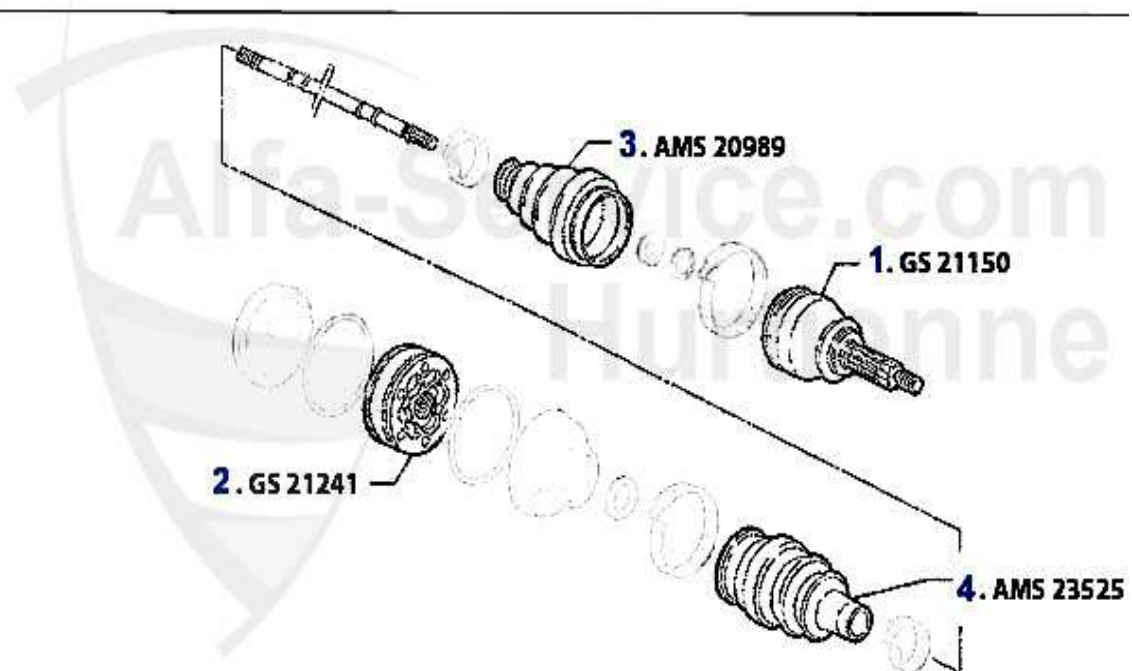

1 KS76438 PRESSURE SWITCH AIRCONDITIONING SYSTEM

45.99 EUR

Antriebswelle/Driveshaft 147 1.6/2.0 TS

1	GS21150	OUTER CV JONT 156/6 TS 16V #3180592>, 147 TS 16V,GTV/SPIDER (916) TS # 6063041>	121.05 EUR
2	GS21241	Inner drive shaft joint gtv/spider (916),155,145/6 TS 16V,156 TS 16V 166 2.0 TS,147 1.6/2.0 TS	111.72 EUR
3	AMS20989	OE.46429633, outer joint gaiter 145/6 147, 156, 166	17.90 EUR
4	AMS23525	Achsmanschettensatz innen 155 1,7/ 1.8/2.0/TS 16V,2.5 V6,1.9TD 164/Super 2.0 TS,145/6 TS 16V	25.55 EUR