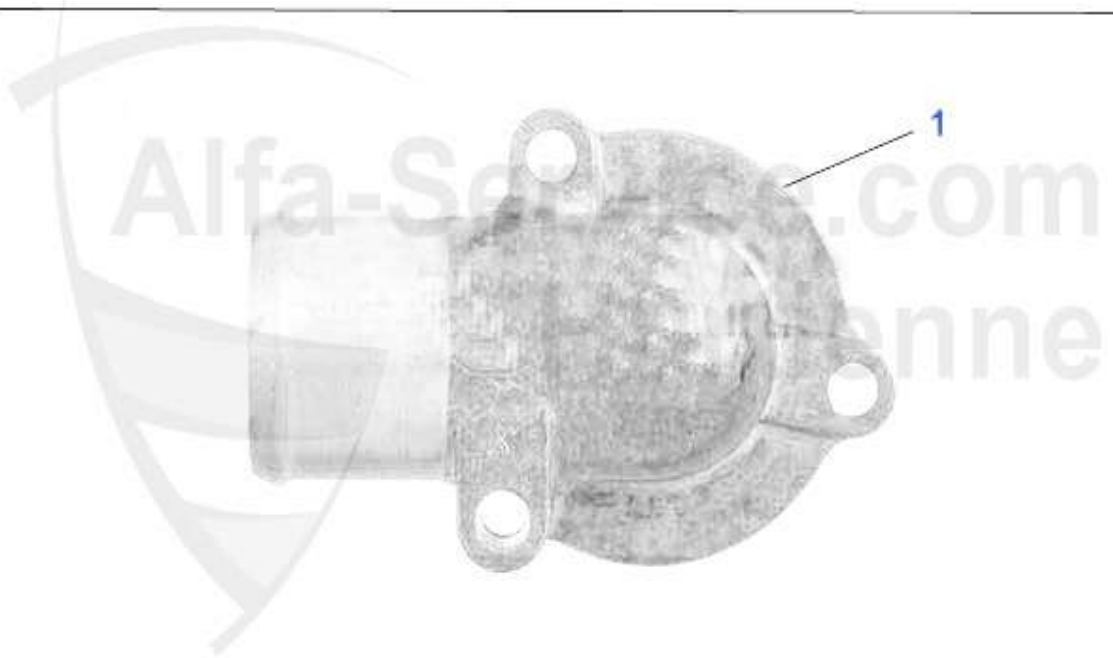

Thermostat 147 3.2 V6 24V/GTA

---

1 TH52403 OE. 60652403 THERMOSTAT 3.2 V6 24V/GTA

41.25 EUR