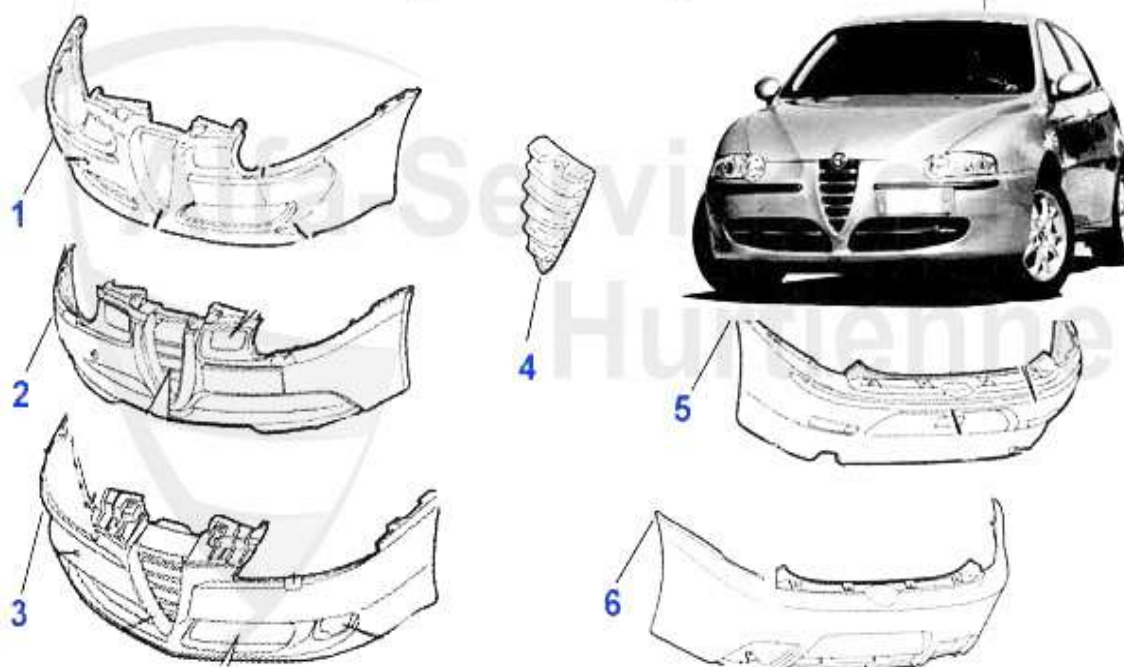

Stoßstangen/Bumpers 147

1	STF09900	FRONT BUMPER 147 (PROGRESSION, DISTINCTIVE) >05	165.01 EUR
2	STF40618	FRONT BUMPER 147 GTA	***
3	STF39013	FRONT BUMPER 147 (IMPRESSION, PROGRESSION, DISTINCTIVE) 05> (FACELIFT)	329.00 EUR
4	KG56597	Kühlergrill 147 (in Stoßstange)	52.50 EUR
5	STF06361	REAR BUMPER 147 >05	132.34 EUR
6	STF57243	REAR BUMPER 147 05> (FACELIFT)	355.00 EUR