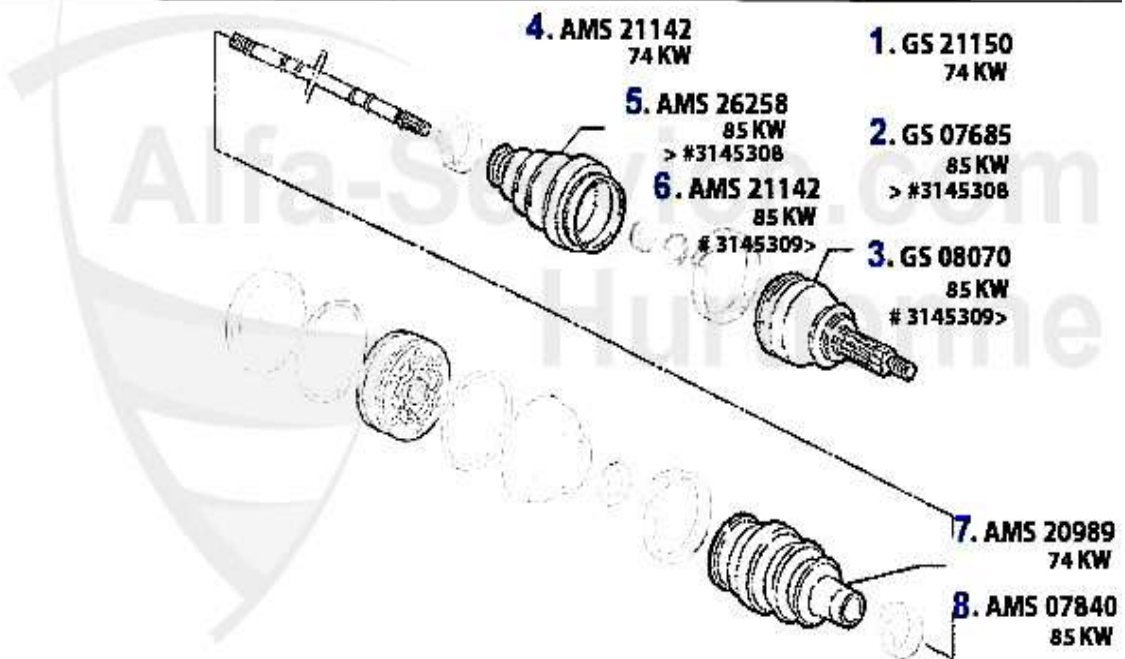

Antriebswelle/Driveshaft 147 1.9 JTD 8V

1	GS21150	OUTER CV JONT 156/6 TS 16V #3180592>, 147 TS 16V,GTV/SPIDER (916) TS # 6063041>	121.05 EUR
2	GS07685	OE. 46307685 CONST.VELLOCITY JOI 147 1.9 JTD 8V (85KW)/16V (103KW) > #3145308	152.86 EUR
3	GS08070	OE. 46308070 CONST.VELLOCITY JOI 147 1.9 JTD 8V (85KW)/16V (103KW) # 31405308>	148.75 EUR
4	AMS21142	OE. 46307733 BOOT SET 147,156,gtv/spider (916),Nuovo GT 3.2 V6 24V/GTA	20.42 EUR
5	AMS26258	INTERIOR AXLE BOOT 155 2.0TB,2.5TD (107-22mm) SPIDER 916 3.0 V6	14.26 EUR
7	AMS20989	OE.46429633, outer joint gaiter 145/6 147, 156, 166	17.90 EUR
8	AMS07840	OE. 46307840 BOOT SET 147 1.9 JTD # 3145308>	21.44 EUR