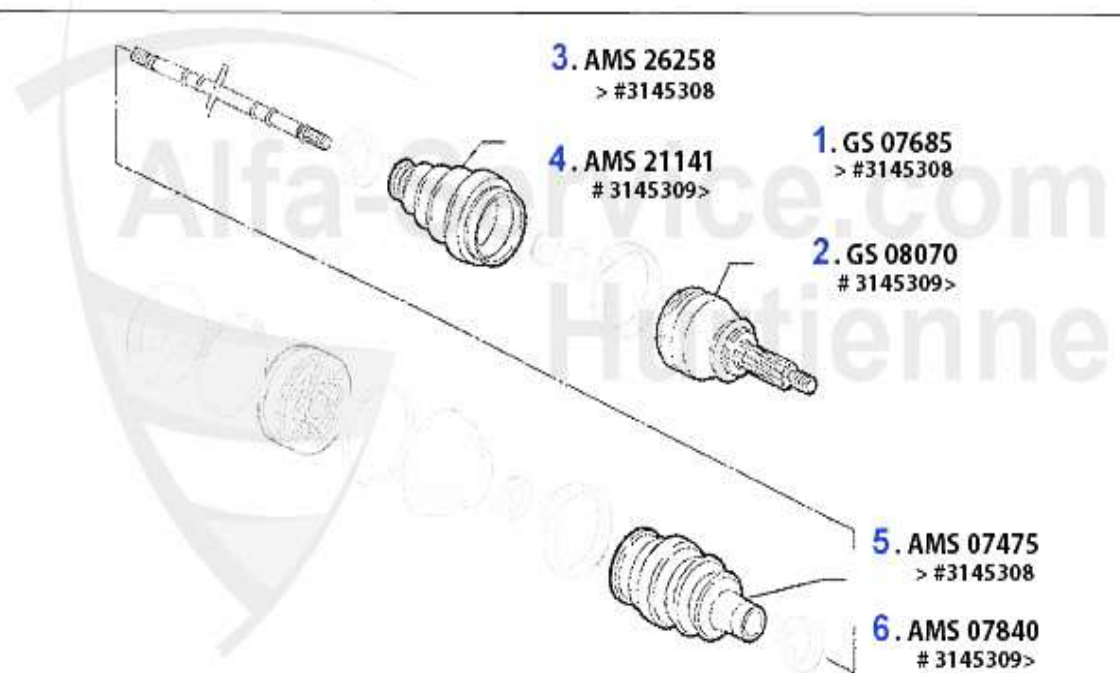

Antriebswelle/Driveshaft 147 1.9 JTD 16V

1	GS07685	OE. 46307685 CONST.VELLOCITY JOI 147 1.9 JTD 8V (85KW)/16V (103KW) > #3145308	152.86 EUR
2	GS08070	OE. 46308070 CONST.VELLOCITY JOI 147 1.9 JTD 8V (85KW)/16V (103KW) # 31405308>	148.75 EUR
3	AMS26258	INTERIOR AXLE BOOT 155 2.0TB,2.5TD (107-22mm) SPIDER 916 3.0 V6	14.26 EUR
4	AMS21141	Achsmanschettensatz aussen 166 alle 6-zylimder/JTD 10V	15.49 EUR
5	AMS07475	OE. 46307475 BOOT SET 147 1.9 JTD 16V 156/SW V6 24V	22.47 EUR
6	AMS07840	OE. 46307840 BOOT SET 147 1.9 JTD # 3145308>	21.44 EUR