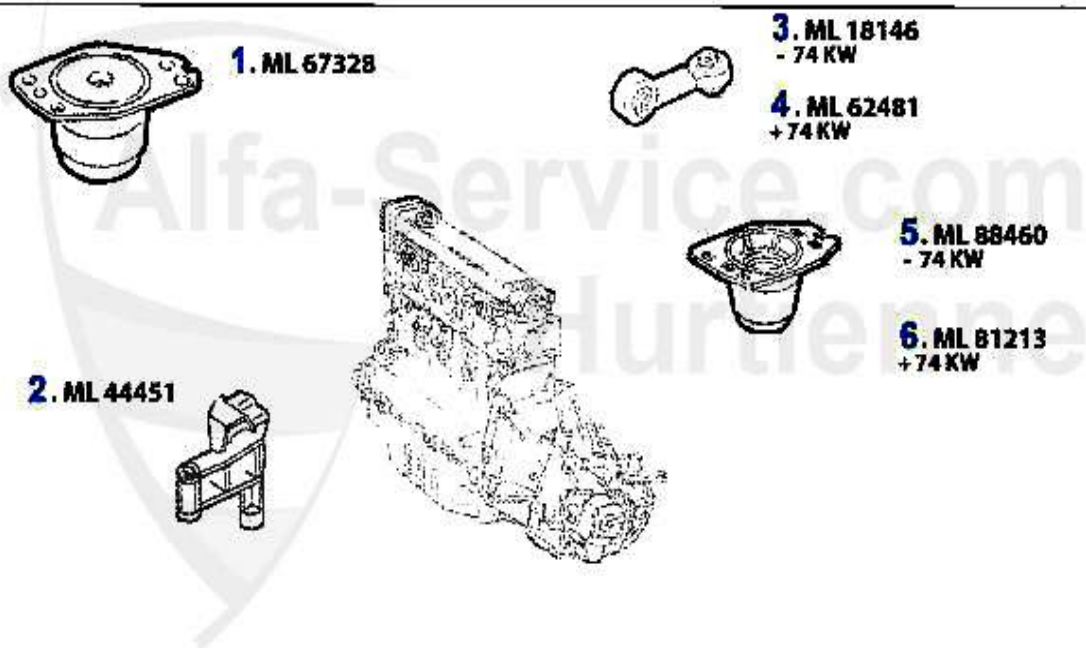

Motorlager/Engine Mount 147 JTD

1	ML67328	OE. 46467328 ENGINE MOUNT FL 145/6,147, 156,Nuovo GT JTD	61.62 EUR
2	ML44451	OE. 46744451 ENGINE MOUNT 147,156,Nuovo GT 1.9 JTD 8/16V	95.00 EUR
3	ML18146	OE. 51718146 ENGINE MOUNT 147 1.9 JTD 74 KW	73.49 EUR
4	ML62481	OE. 60662481 ENGINE MOUNT 145/6,147,156, Nuovo GT 1.9 JTD	61.25 EUR
5	ML88460	ENGINE MOUNT 145/6,147 (74KW),155,156, GTV/SPIDER (916)	109.27 EUR
6	ML81213	OE. 46781213 ENGINE MOUNT RL 145/6, 147 1,9 JTD +74KW, 156, Nuovo GT JTD	70.00 EUR