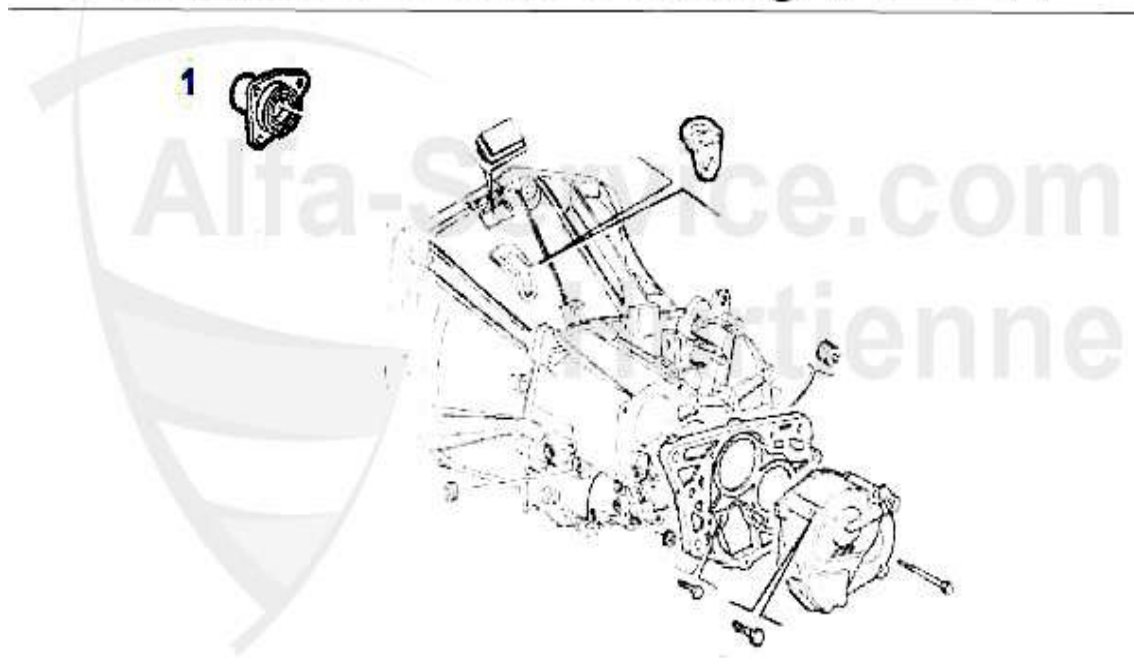

Ausrücker/Sleeve Bearing 147 GTA

---

1 FH11951 OE. 46411951 Cover

18.84 EUR