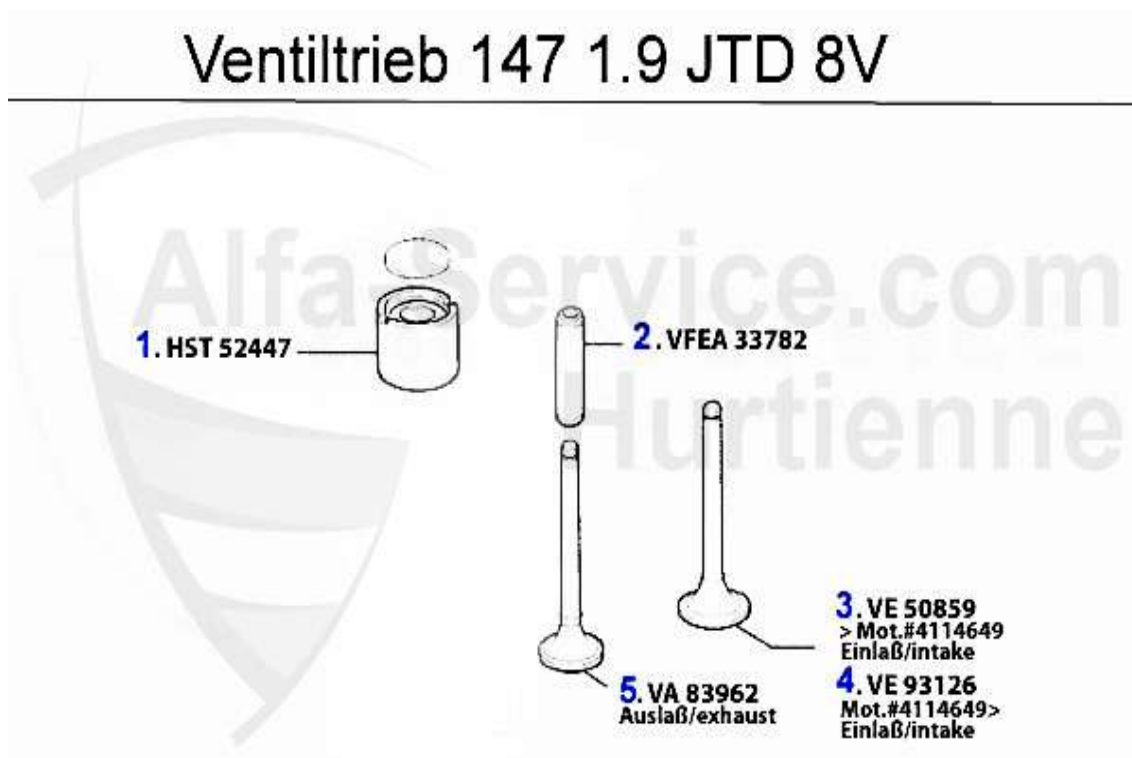

Ventiltrieb 147 1.9 JTD 8V

1	HST52447	Hydrostößel 145/6,155,156,166 TD/ JTD	14.26 EUR
2	VFEA33782	Ventilführung Ein-/Auslaß +0.05 JTD 8/10V 145/6,147,156,166	4.11 EUR
3	VE50859	Ventil-Einlaß 145/6,147,156,166 JTD 8/10V	21.03 EUR
4	VE93126	Ventil-Einlaß 147,156,166 JTD 8/10V Bj. 6.04>	20.21 EUR
5	VA83962	Ventil-Auslaß 145/6,147,156,166 JTD 8/10V	32.83 EUR