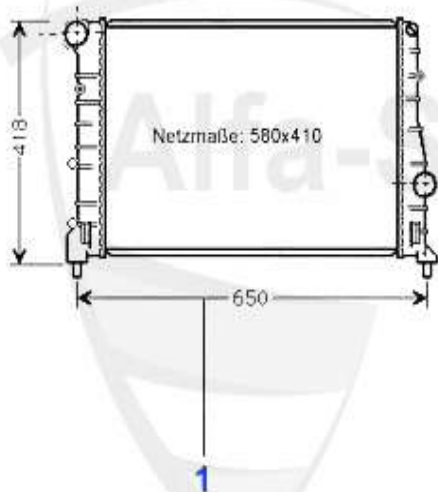

Kühler/Radiator 147 1.9 JTD 8/16V

1	MK43393	OE. 46743393/46842846 RADIATOR 147 JTD 8/16V SYSTEM: VALEO	369.30 EUR
2	MK42843	OE. 46842843 RADIATOR 147 JTD 8/16V SYSTEM: DENSO	163.11 EUR