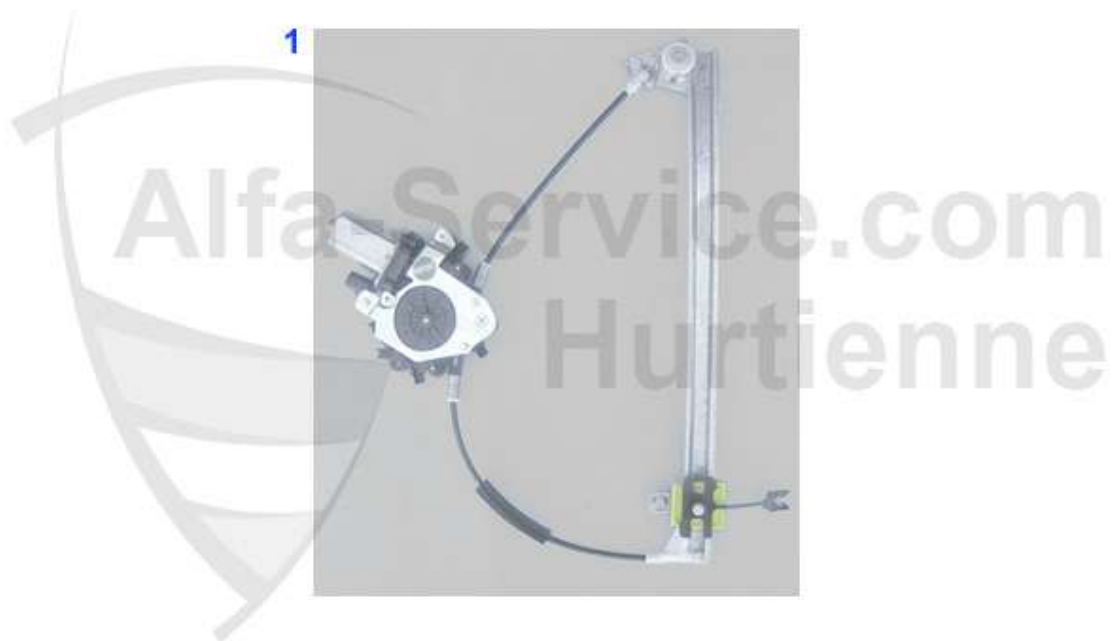

147 > BODY > WINDOW REGULATOR > 2 DOORS

1	FH010144	WINDOW REGULATOR COMPLETE 147 2-DOORS R (AFTERMARKET PRODUCT)	99.00 EUR
1	FH010145	WINDOW REGULATOR 2 DOORS LEFT 147 (AFTERMARKET PRODUCT)	99.00 EUR

147 > BODY > WINDOW REGULATOR > 4 DOORS