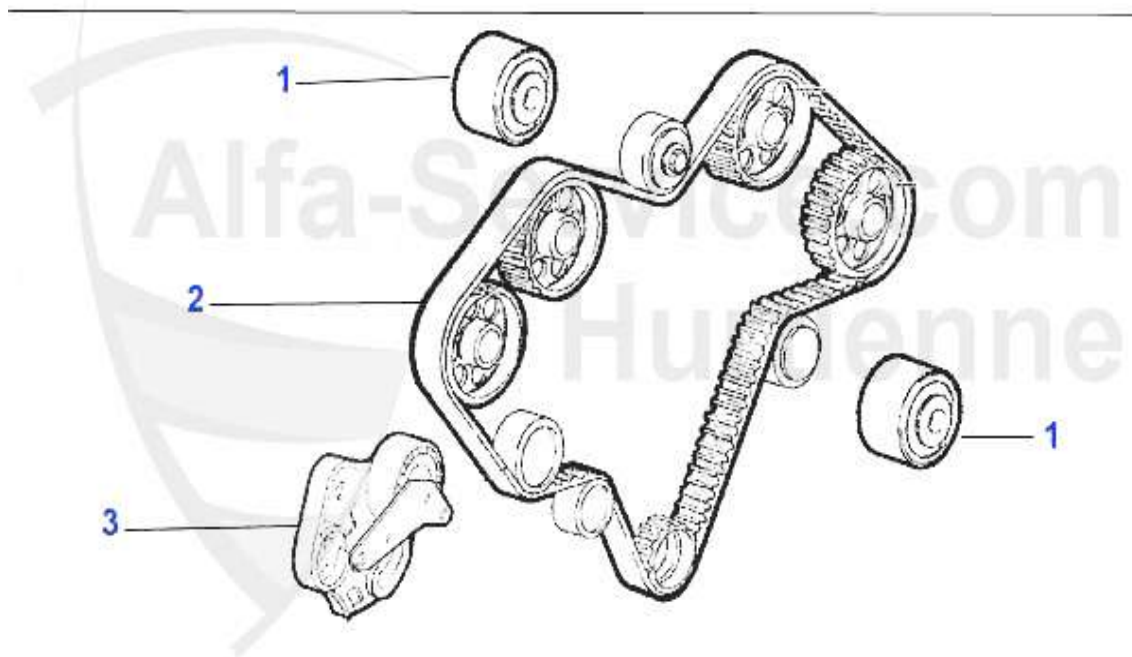

Zahnriemen 147 GTA

1	UR55876	IDLER PULLEY FOR DRIVE BELT 147,156,166, GTV/SPIDER (916) V6 24V	72.00 EUR
2	ZR94741	TIMING BELT 185H9.5P280 147,156,166,GTV/ SPIDER (916),Nuovo GT V6 24V (HIGH TEMPERATURE VERSION)	87.00 EUR
3	SR55875	OE. 55196536 BELTSTRETCHER	169.49 EUR