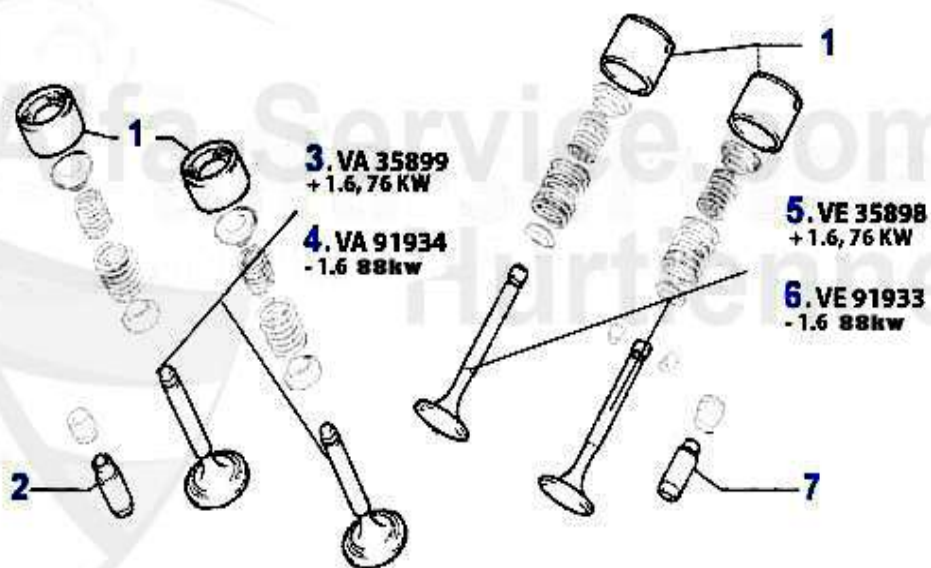

Ventiltrieb 147 TS

1	HST12769	HYDRAULIC VALVE LIFTER 145/6,147,155 156,166,GTV/SPIDER(916)16V TS ALL!	14.90 EUR
2	VFA11582	Ventilführung Auslaß + 0.05 TS 16V	21.03 EUR
3	VA35899	Ventil-Auslaß 145/6 1.4/1.6 TS 16V, 147 1.8/2.0 TS 16V	22.47 EUR
4	VA91934	EXHAUST VALVE 145/6,155,156,SPIDER/GTV (916) 1.6/1.8/2.0 TS 16V	18.05 EUR
5	VE35898	Ventil-Einlaß 145/6 1.4/1.6 TS 16V, 147 1.6/1.8 TS 16V	22.57 EUR
6	VE91933	INLET VALVE 145/6,155,156,SPIDER/GTV (916) 1.6/1.8/2.0 TS 16V	15.28 EUR
7	VFE11575	Ventilführung Einlaß +0.05 TS 16V	21.03 EUR