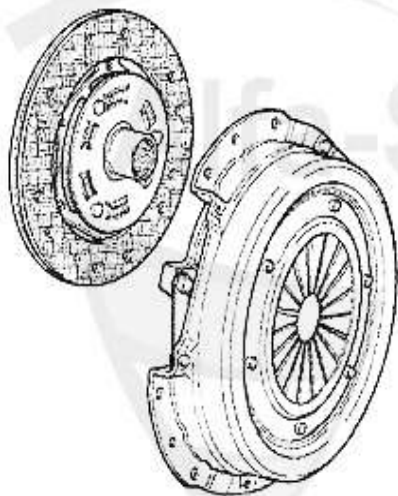

Kupplungs-Kit/Clutch Set 147 GTA

---

1. KK 739521

Ø 235 mm

---

1 KK739521 OE. 71739521 CLUTCH KIT 147,156,916 GTA

295.00 EUR