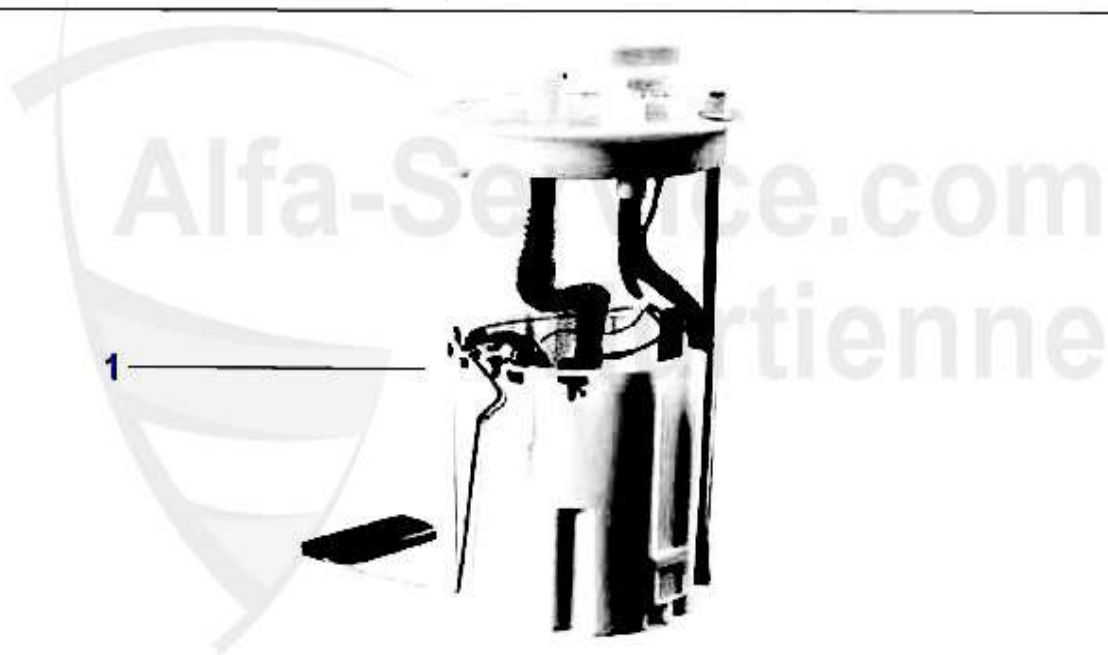

Kraftstoffpumpe/Fuel Pump 147 TS

1 KP6811 OE. 51700804 FUEL PUMP 147 1.6/1.8/2.0 TS 16V, 3.2 GTA

182.61 EUR

Kraftstoffpumpe/Fuel Pump 147 GTA

1 KP6811 OE. 51700804 FUEL PUMP 147 1.6/1.8/2.0 TS 16V, 3.2 GTA