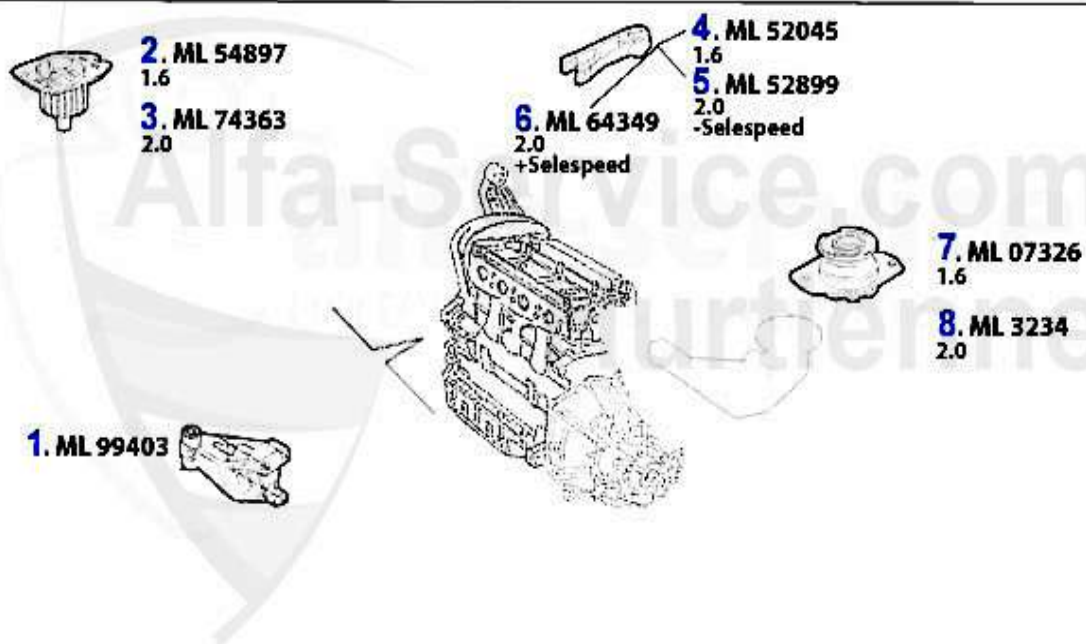

60.52 EUR
72.33 EUR

Motorlager/Engine Mount 147 TS

1	ML99403	OE. 60672234/60599403 ENGINE MOUNT	92.50 EUR
2	ML54897	OE. 46554897 ENGINE MOUNT 147 FL 1.6 TS	68.00 EUR
3	ML74363	OE. 60674363 ENGINE MOUNT FL 147,156/SW, Nuovo GT 2.0 TS/JTS	83.62 EUR
4	ML52045	OE. 46752045 ENGINE MOUNT 147 FR 1.6 TS	20.00 EUR
5	ML52899	OE. 60652899 ENGINE MOUNT 145/6 2.0 TS, 147 all,156,gtv/spider (916) 1998>, Nuovo GT TS/JTS (without Selespeed)	33.00 EUR
6	ML64349	OE. 60664349 ENGINE ROD 147,156/SW,Nuovo GT 2.0 TS/JTS Selespeed	80.48 EUR
7	ML07326	OE. 46407326 ENGINE MOUNT RR 147 1.6 TS	45.01 EUR
8	ML3234	OE. 7652240/60808861 ENGINE MOUNT	52.00 EUR