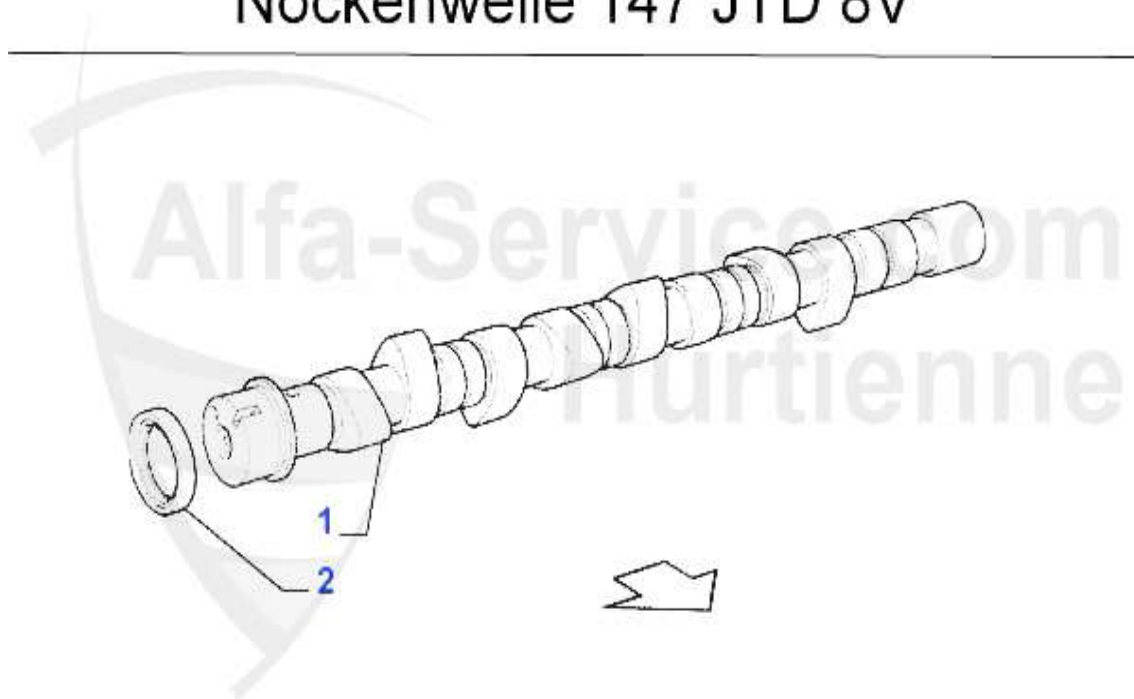

Nockenwelle 147 JTD 8V

1	NKW72393 OE. 46772393 Camshaft 1.9 JTD 8V	379.00 EUR
2	WD08200 CAMSHAFT 145/6,155,156,GTV/SPIDER (916), 166 VARIOUS 96-01	11.84 EUR