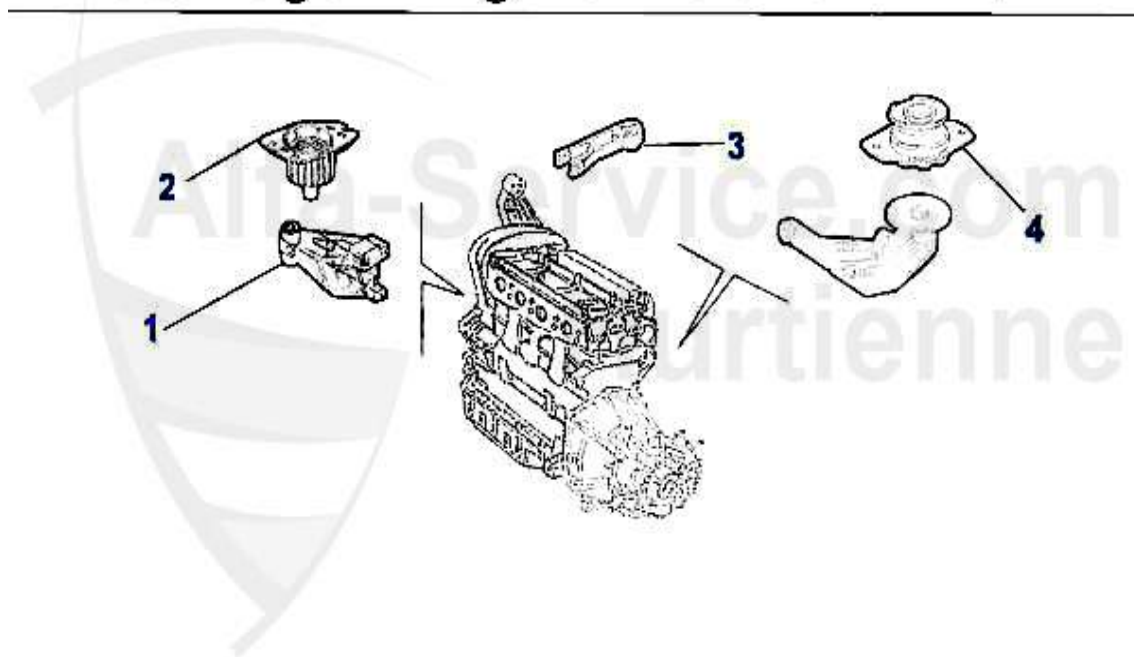

Motorlager/Engine Mount 147 GTA

1	ML13854	OE. 60613854 ENGINE MOUNT 147 GTA FL	152.86 EUR
2	ML88868	OE. 60655868 ENGINE MOUNT 147,156,Nuovo GT V6 24V/GTA	103.99 EUR
3	ML52740	OE. 60652740 ENGINE MOUNT 147,156,Nuovo GT V6 24V/GTA	47.34 EUR
4	ML9359	OE.7644686 ENGINE MOUNT REAR 147, 155, 156	55.81 EUR