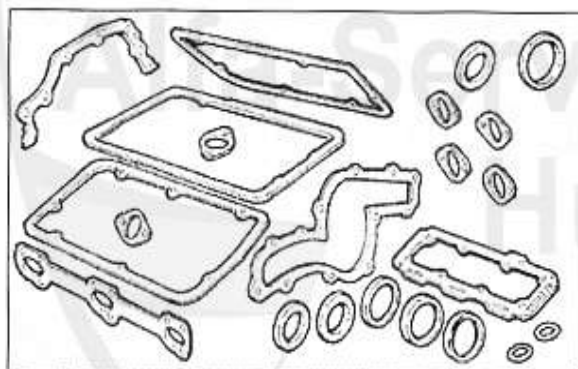

Kopfdichtsatz/Head Set 147 GTA

1. ZKDS 61000

1 ZKDS61000 HEAD GASKET SET 147,156,166,GTV/SPIDER (916),NUOVO GT V6
24V/GTA

255.45 EUR

Motordichtsatz/Full Set 147 GTA

1. MDS 74200

-
- 1 MDS74200 OE.71713724 FULL SET 147,156,166, GTV/SPIDER(916),NOUVO GT V6 24V/GTA ENGINE GASKET SET 147,156,166,GTV/SPIDER (916),NUOVO GT V6 24V/GTA