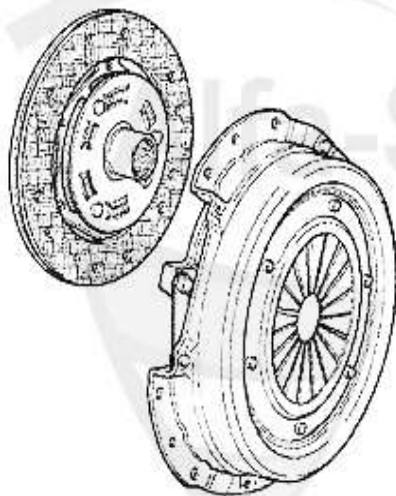

Kupplungs-Kit/Clutch Set 147 1.6/2.0 TS

1. KK853201

Ø 215 mm

1.6 TS 76/88KW

2. KK951301

Ø 230 mm

2.0 TS ohne/wo.
Selespeed

3. KK739645

Ø 215 mm

2.0 TS mit/w.

Selespeed

(mit Ausrücklager
with THRUSTBEARING)

1	KK853201	CLUTCH KIT 147,156 1.6/1.8 16V TS 09.97>,NUOVO GT 1.8 TS, OE.55190737	195.16 EUR
2	KK951301	OE. 55190114 CLUTCH KIT 147,156/SW 2.0 TS, WITHOUT RELEASE B.	322.56 EUR
3	KK739645	OE. 71739645 KIT CLUTCH 147,156 2.0 TS/ JTS SELESPEED	326.88 EUR