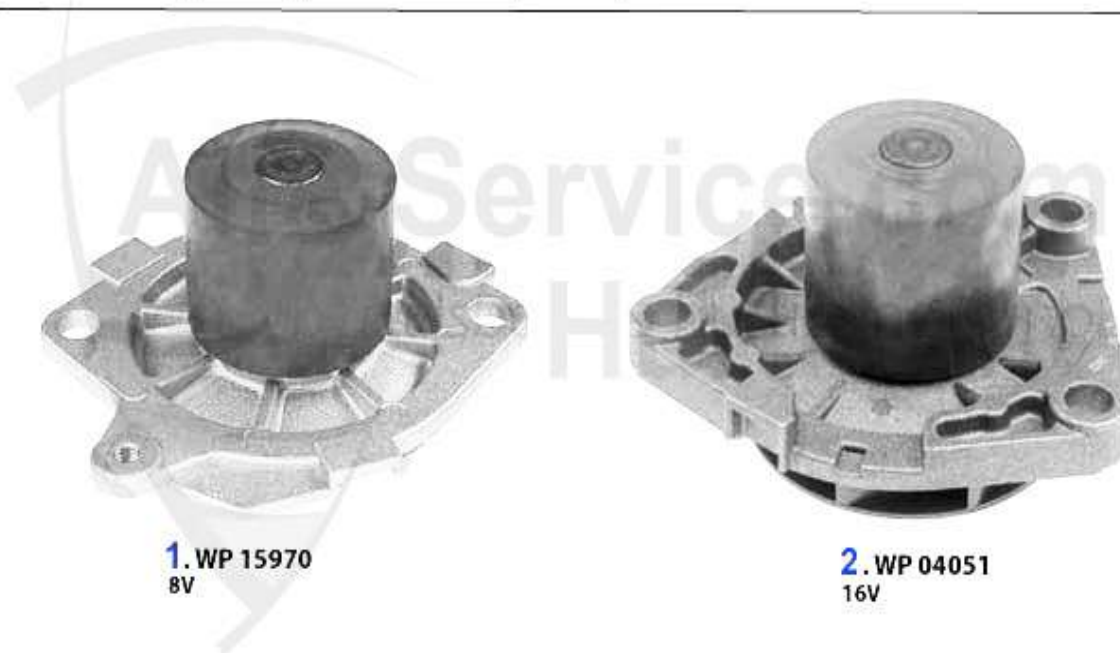

Wasserpumpe/Waterpump 147 1.9 JTD 8/16V

1	WP15970	OE. 46515970 WATER PUMP 1.9/2.4 8/10 V	60.52 EUR
2	WP04051	OE. 46804051 WATERPUMP 1.9/2.4 16/20 V	72.33 EUR

60.52 EUR
72.33 EUR