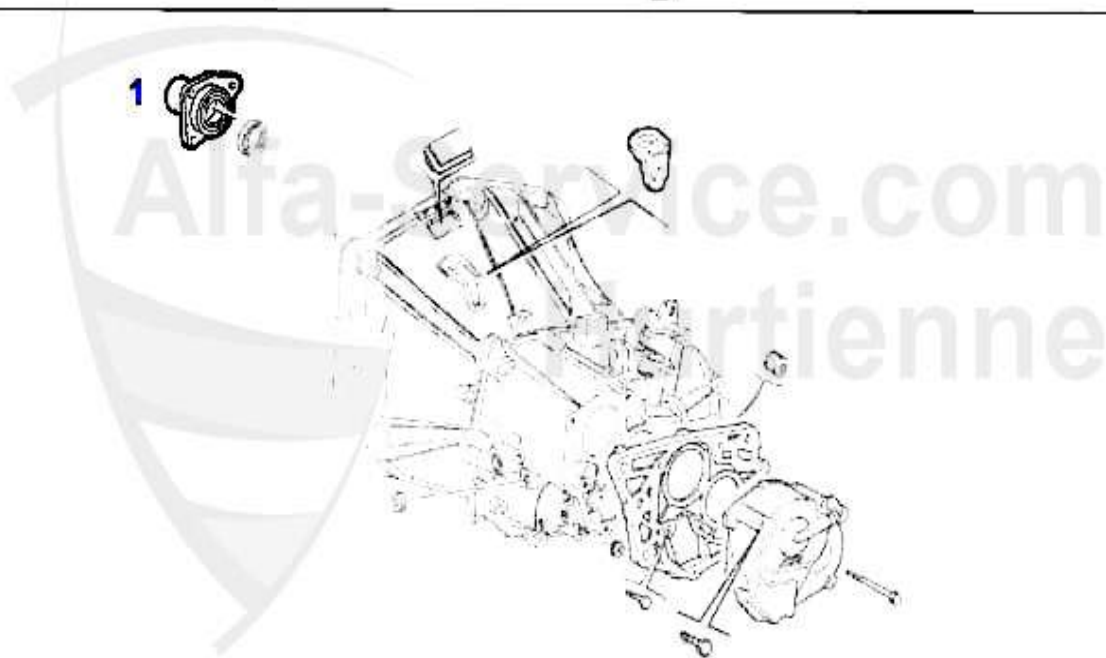

Ausrücker/Sleeve Bearing 147 1.9 JTD 16V

---

1 FH11951 OE. 46411951 Cover

18.84 EUR