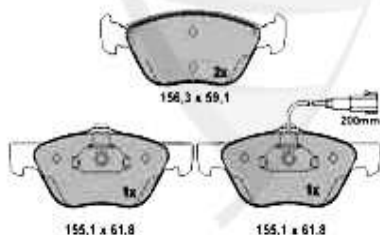

Brembeläge/Brakepads 147 vorne/front

1. 23140
1.6 76KW > #3021489

2.23289
1.6/2.0 TS 16V, 1.9 JTD

3. 62239
GTA >10.2003

4. 62692
GTA 10.2003>

1	23140 193 05	BRAKE PADS FRONT WITH ABRASION CONTACT, 147 1.6 16V TS, 156 1.6/1.8/ 16V TS/1.9 JTD 09.97 -10.00, OE 9948887	63.96 EUR
2	23289 193 05	BRAKE PADS FRONT WITH WARNING CONTACT 145/6 1.8/2.0 16V TS/QV 01.97>, 147 1.6/ 2.0 16V TS BRAKESYSTEM ATE	69.76 EUR
3	62239	OE. 77362239 BRAKE PAD-SET FRONT 147/156 GTA >10.2003	87.20 EUR
4	62692	OE. 77362692 BRAKE PAD-SET FRONT 147/156 GTA 10.2003>	93.87 EUR