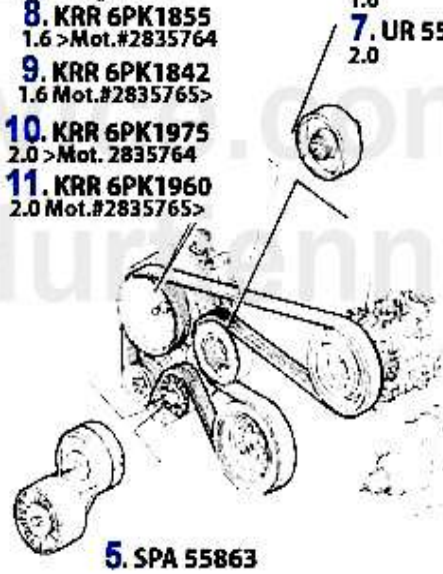

- **8. KRR 6PK1855**
  1.6 > Mot.#2835764
- **9. KRR 6PK1842**
  1.6 Mot.#2835765>
- **10. KRR 6PK1975**
  2.0 > Mot. 2835764
- **11. KRR 6PK1960**
  2.0 Mot.#2835765>

- **6. UR 55849**
  1.6
- **7. UR 55848**
  2.0

5. SPA 55863

5. SPA 55863

1	KRR6PK104 5	Keilrippenriemen 6PK1045 145/6 Bj. 97>,155,156,gtv&spider(916) 1.4/1.6 /1.8 TS 16V ohne Klima Generator/S ervopumpe	20.00 EUR
2	KRR6PK102 0	Keilrippenriemen 6PK1020 147 TS (ohne Klima) Mot.# 2835764>	21.29 EUR
3	KRR6PK108 2	Keilrippemriemen 6PK1082 145/6 2.0 TS 16V,147 2.0 TS/JTS,156/166 2.0 T S,gtv/spider (916) Bj. 98> 2.0 TS o hne Klima, Generator/Servopumpe	25.13 EUR
4	KRR6PK106 2	Keilrippenriemen 6PK1062 147,156 2. 0 16V TS CF 3 ohne Klima Generator/ Servopumpe	22.47 EUR
5	SPA55863	DRIVE BELT TENSIONER 145/6/7,155/6,166,916 2.0	43.99 EUR
6	UR55849	OE.60812515,REVERSE ROLLER FOR RIPPED V-BELT 145/6/7,155/6,GTV/SPIDER(916) 1.4/1.6/1.8 TS (WITH AIR CON)	34.37 EUR
7	UR55848	DRIVE BELT BEARING 156 2.0,145,166,916	69.00 EUR
8	KRR6PK185 5	V-RIBBED BELT 6PK1855,OE.60814395,145/6 1.4/1.8 TS 16V YEAR 97>,1.6 TS,1.6/1.8 16V,GTV/SPIDER 1.8 16V TS YEAR 98> GENERATOR,SERVOPUMP,AIR-CON-COMPRESSOR	28.73 EUR
9	KRR6PK184 2	V-RIBBED BELT 6PK 1842 145/6 1,8 TS WITH A/C , 155 1,6/1,8 TS , NUOVO GT	30.73 EUR
10	KRR6PK197 5	OE.60815414/60630741 RIBBED V- BELT,156/166/GTV/SPIDER(916)CF3 2.0L TS 16V UNTIL ENGINE #1385143 GENERATOR/SERVOPUMP/AIRCON COMPRESSOR 6PK1975 145/6/147	35.81 EUR
11	KRR6PK196 0	RIBBED BELT 6PK1960	38.20 EUR