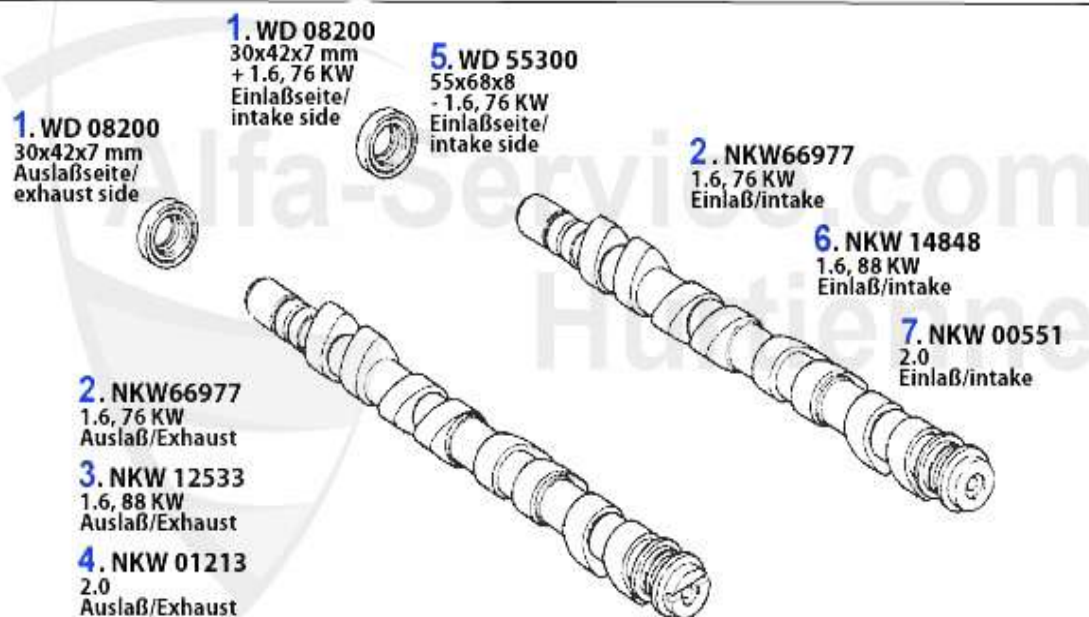

Nockenwelle 147 TS

1	WD08200	CAMSHAFT 145/6,155,156,GTV/SPIDER (916), 166 VARIOUS 96-01	11.84 EUR
2	NKW66977	Nockenwelle (Einlaß/Auslaß) 147 1.6 TS 76 KW	399.00 EUR
3	NKW12533	Nockenwelle (Auslaß) 145/6,147,155, 156 1.4/1.6 TS 16V	243.13 EUR
4	NKW01213	OE. 60601213 CAMSHAFT	336.69 EUR
5	WD55300	siri nockenwelle 145/6,155,156 1.6,1.7,1.8,2.0 16V TS	16.97 EUR
6	NKW14848	Nockenwelle 145/6 1.6 TS 16V # 1650 88>, 156 1.6 TS 16V #84340>	230.82 EUR
7	NKW00551	OE. 60600551 CAMSHAFT	279.76 EUR