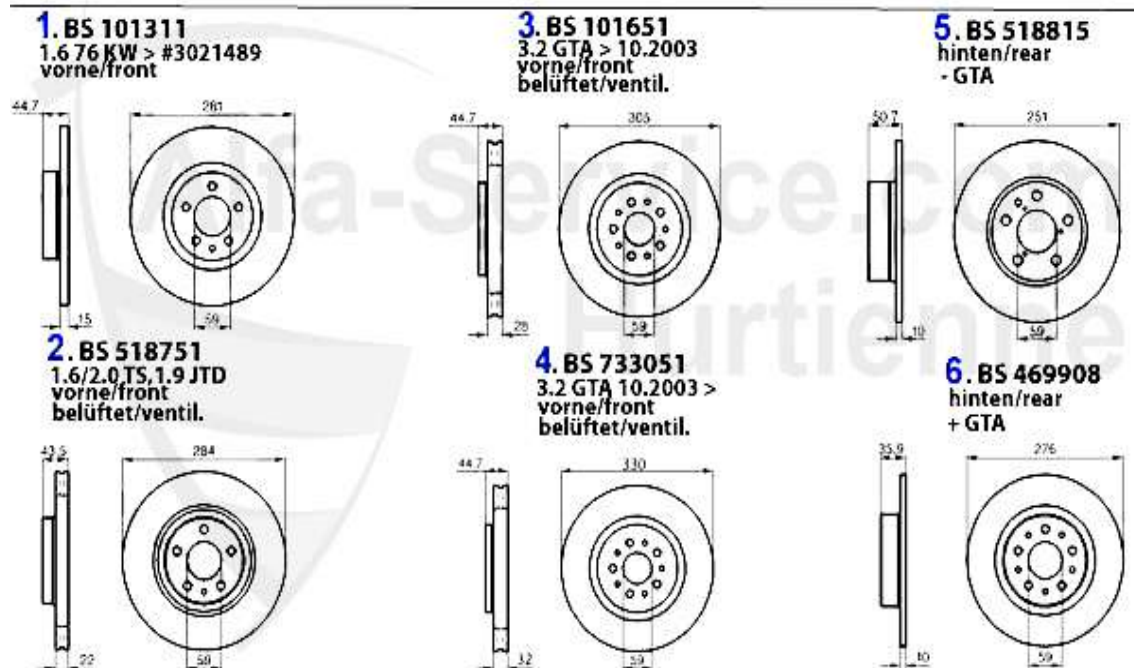

Bremsscheiben/Brakedisks 147

1	BS101311	FRONT BRAKE DISC 147 1.6 16V TS,156 1.6/ 1.8/16V TS/1.9 JTD	76.95 EUR
2	BS518751	OE. 71739568 FRONT BRAKE DISK 147, 156, 164, gtv/spider (916)	70.78 EUR
3	BS101651	FRONT BRAKE DISK 147/156 GTA GTV/SPIDER (916) 3.0/3.2 V6 24V	87.20 EUR
4	BS733051	OE.51733051 FRONT BRAKE DISC GTA 147 2003>,156 2002>	97.46 EUR
5	BS518815	OE. 71738911 REAR BRAKE DISK 147, 156, 164	70.78 EUR
6	BS469908	OE. 46469908 REAR BRAKE DISC	78.99 EUR