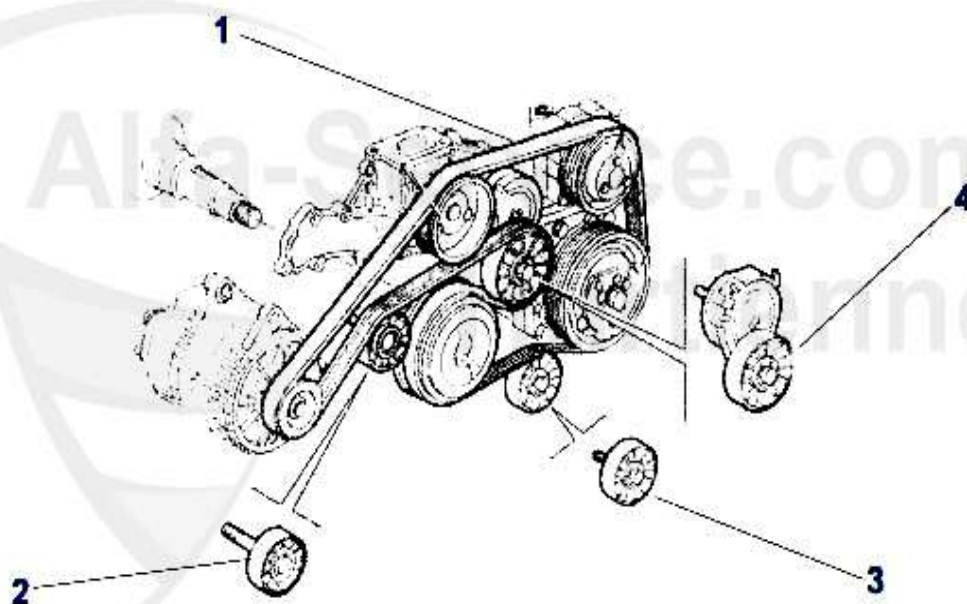

Keilrippenriemen 147 GTA

1	KRR6PK199 5 V-BELT 6PK1995, OE.60626658, 147/156/ 166/GTV SPIDER (916) NUOVO GT ALL V6 24 V, GTA GENERATOR/SERVOPUMP/AIR CON COMPRESSOR	35.19 EUR
2	UR55865 IDLER PULLEY FOR DRIVE BELT 156,166,GTV/ SPIDER (916) V6	37.77 EUR
3	UR55867 IDLER PULLEY FOR DRIVE BELT 156,166, GTV/SPIDER (916) V6	56.06 EUR
4	SR55866 TENSIONER PULLEY FOR DRIVE BELT 156, 166 V6 24V/GTA	148.75 EUR