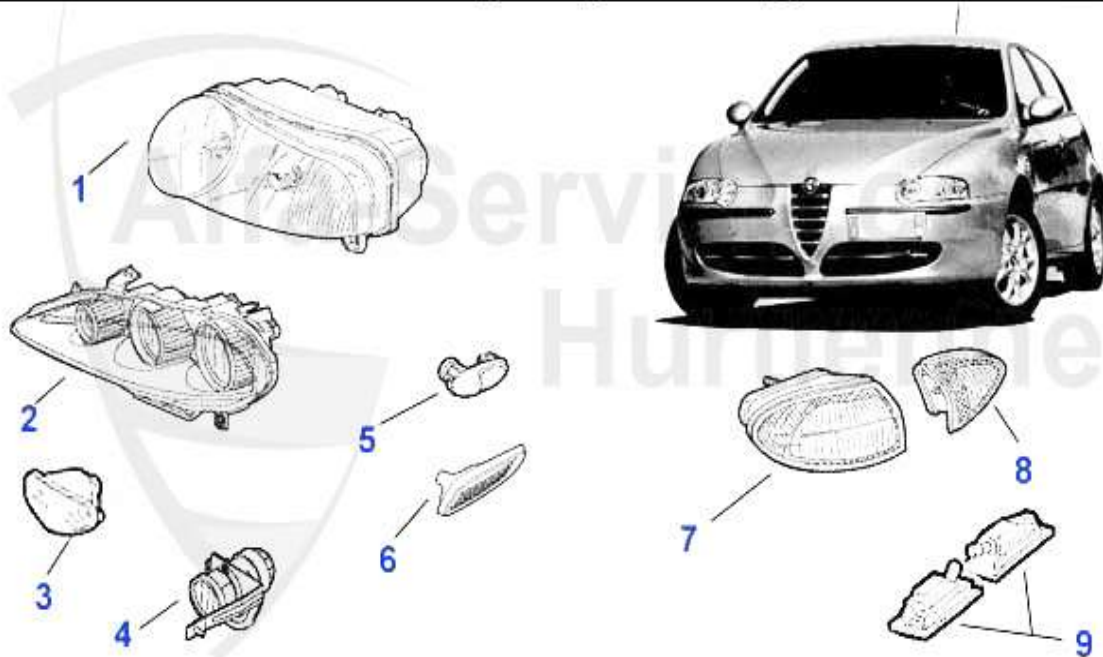

Beleuchtung/Lightning 147

1	SW86817	Hauptscheinwerfer rechts 147 GTA H7 /H1 /H1, Bj.>07.2005	152.86 EUR
1	SW84849	Xenon-Hauptscheinwerfer links 147 G TA	671.95 EUR
1	SW84848	Xenon-Hauptscheinwerfer rechts 147 GTA	671.95 EUR
1	SW26194	Hauptscheinwerfer rechts 147 Bj. 3. 02 > # 3157764>	129.00 EUR
1	SW86818	Hauptscheinwerfer links 147 GTA H7/ H1/ H1	152.86 EUR
1	SW26196	Hauptscheinwerfer links 147 Bj. 3.0 2> # 3157764>	129.00 EUR
1	SW56564	Hauptscheinwerfer links 147 Bj. >3. 02 > #3157764	110.79 EUR
1	SW56565	Hauptscheinwerfer rechts 147 Bj. >3 .02 > #3157764	110.79 EUR
2	SW95447	Hauptscheinwerfer 147 rechts Bj. 05 > (Facelift)	163.11 EUR
2	SW95452	Xenon Hauptscheinwerfer 147 links B j. 05> (Facelift)	717.08 EUR
2	SW95448	Hauptscheinwerfer 147 links Bj. 05> (Facelift)	163.11 EUR
2	SW95451	Xenon Hauptscheinwerfer 147 rechts BJ. 05> (Facelift)	717.08 EUR
3	BL78825	DIRECTION INDICATORE 147 GTA FRONT RIGHT	50.78 EUR
3	BL56280	DIRECTION INDICATOR RIGHT 147	32.00 EUR
3	BL56281	DIRECTION INDICATORE LEFT 147	32.00 EUR
3	BL78826	DIRECTION INDICATORE 147 GTA FRONT LEFT	50.78 EUR
4	NSW52642	FOG LAMP 147 RIGHT 05> (FACELIFT)	64.12 EUR
4	NSW52643	FOG LAMP 147 LEFT 05> (FACELIFT)	64.12 EUR
5	ZBL13311	Zusatzblinkleuchte 147	9.00 EUR
6	ZBL86517	Zusatzblinkleuchte 147 links Bj. 05 > (Facelift)	11.19 EUR
6	ZBL86516	Zusatzblinkleuchte 147 rechts Bj. 0 5> (Facelift)	11.19 EUR
7	RL56347	Rückleuchte rechts 147 (außen)	62.87 EUR
7	RL56349	Rückleuchte links 147 (außen)	62.87 EUR
8	RL56348	Rückleuchte rechts 147 (innen)	43.63 EUR
8	RL56346	Rückleuchte links 147 (innen)	43.63 EUR
9	KL86572	Kennzeichenleuchte 147,Nuovo GT	16.04 EUR