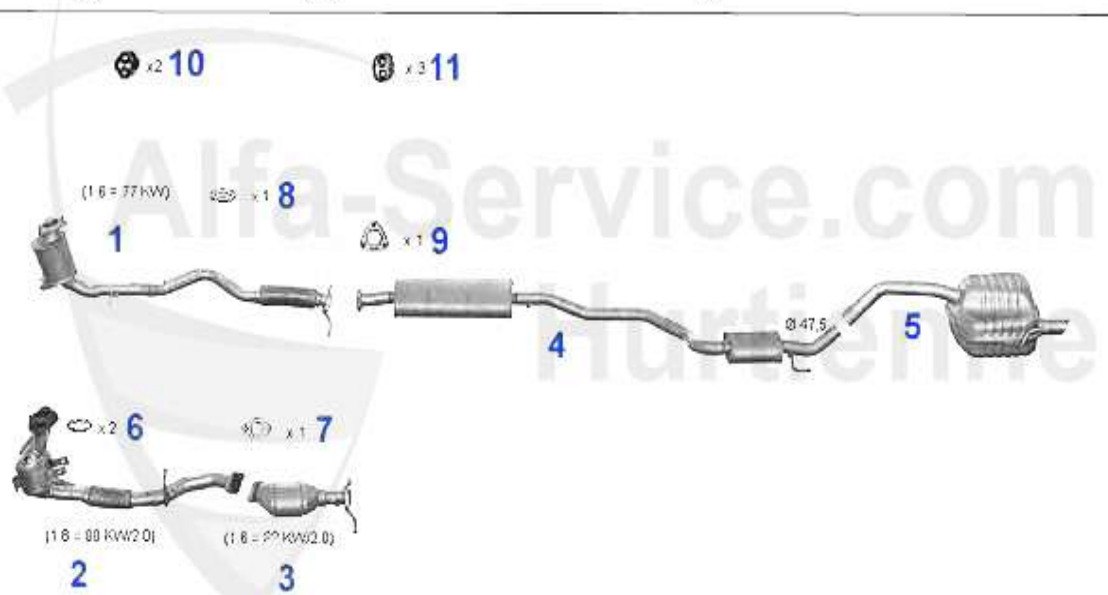

1 STV203202 ELECTRO VALVE FOR TURBO 147, 156, 159, 166,GT, Brera, Mito, Nuovo Spider

68.94 EUR

Abgasanlage/Exhaust System 147 TS

147 16V T.S. 1.6/2.0 (1588 cc - 77 KW - Mot.AR37263/88 KW - Mot.AR32104/j1970 cc - 110 KW - Mot.AR32310)