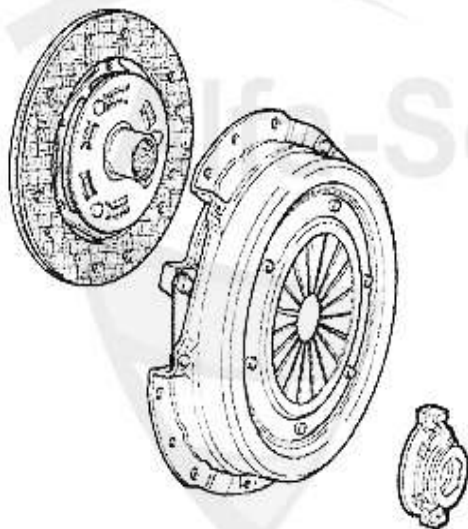

Ø 235 mm

1 KK739521 OE. 71739521 CLUTCH KIT 147,156,916 GTA

295.00 EUR

Ausrücker/Sleeve Bearing 147 GTA

1 FH11951 OE. 46411951 Cover

18.84 EUR

Kupplungs-Kit/Clutch Set 147 1.9 JTD 8V

1. KK 734802