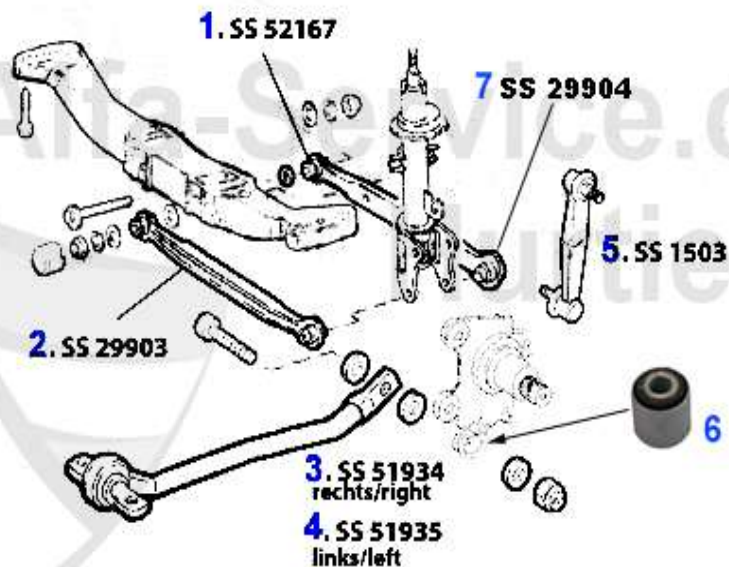

Aufhängung/Attachment 147 hinten/rear

1	SS52167	REAR STABILIZING BAR 147,156 BEHIND THE TRAVERSE	53.86 EUR
2	SS29903	REAR STABILIZING BAR 147,156 IN FRONT OF THE TRAVERSE	53.86 EUR
3	SS51934	OE. 60651934 Rod	93.94 EUR
4	SS51935	OE. 60651935 Rod	93.40 EUR
5	SS1503	OE. 60699021/60613575 REAR STABILIZER 147, 156, Nuovo GT	35.39 EUR
6	AB9034	OE. 60682636 BUSHING	12.90 EUR
7	SS29904	BUSHING FOR REAR ANTI-ROLL BAR 147/156	11.90 EUR