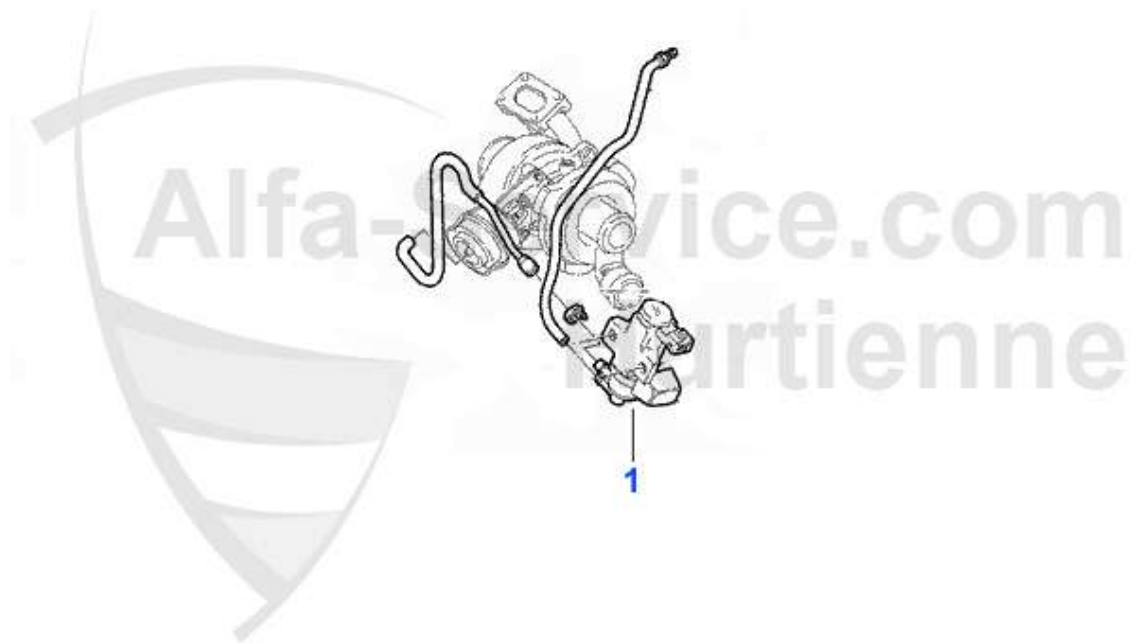

1 STV203202 ELECTRO VALVE FOR TURBO 147, 156, 159, 166,GT, Brera, Mito, Nuovo Spider

68.94 EUR