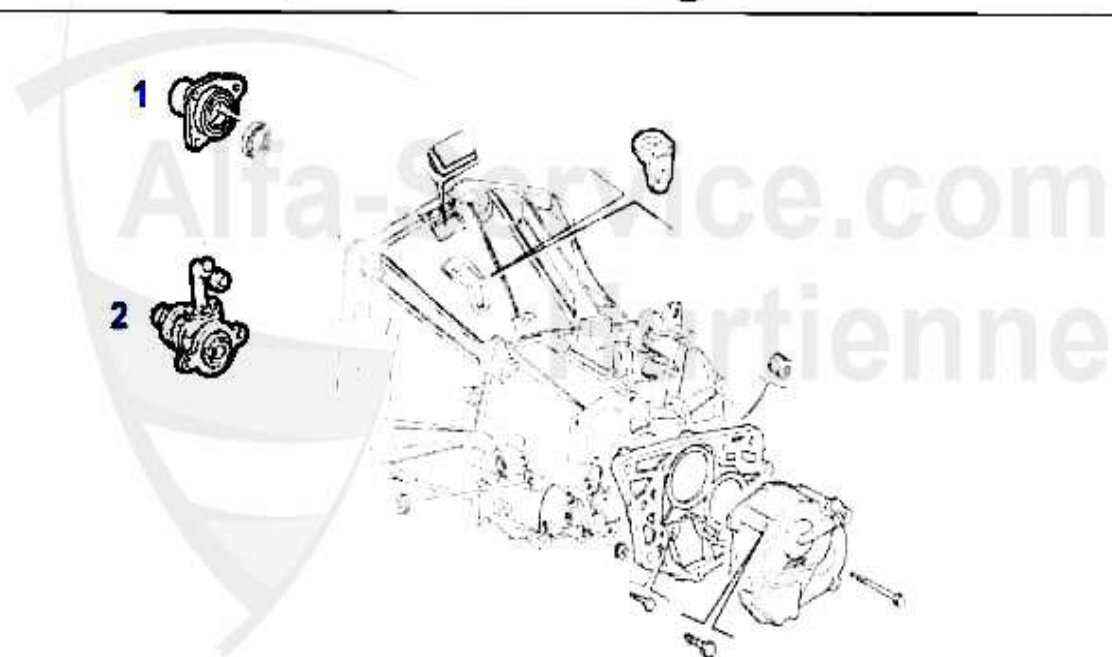

Ausrücker/Sleeve Bearing 147 1.9 JTD 8V

1	FH11951	OE. 46411951 Cover	18.84 EUR
2	ZA816764	OE. 55184437 ACTUATOR 147 1.9 JTD 8V 85 KW CF3/4	70.78 EUR