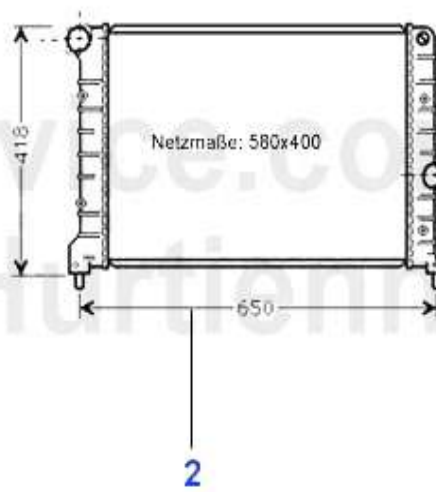

Kühler/Radiator 147 1.9 JTD 8/16V

1	MK43393	OE. 46743393/46842846 RADIATOR 147 JTD 8/16V SYSTEM: VALEO	369.30 EUR
2	MK42843	OE. 46842843 RADIATOR 147 JTD 8/16V SYSTEM: DENSO	163.11 EUR