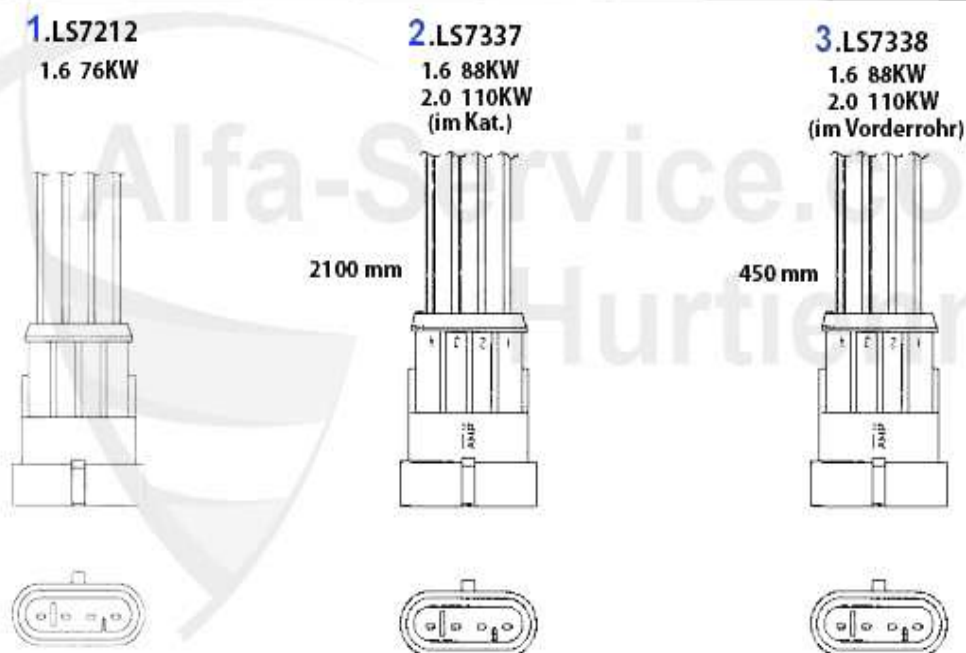

Lambda-Sonde/Lambda Probe 147 1.6/2.0 TS

1	LS7212	Lambda-Sonde 147 1.6 16V TS,156 2.0 JTS/2.5 V,166 2.0 TS,gtv/spider (916) 3.0 V6 24V,4-adrig	66.00 EUR
2	LS7337	OE. 46760863 LAMBDA PROBE 147,156 1.6 (88KW)/1.8 (103KW)/2.0 (110KW)	59.00 EUR
3	LS7338	Lambda-Sonde 147 1.6/2.0 16V TS, 156 1.6/1.8/2.0 16V TS/2.5 V6 24V, 3.2 GTA,166 2.0 16V TS,gtv/spider (916) 2.0 TS bj. 08.00> 4-adrig	112.85 EUR