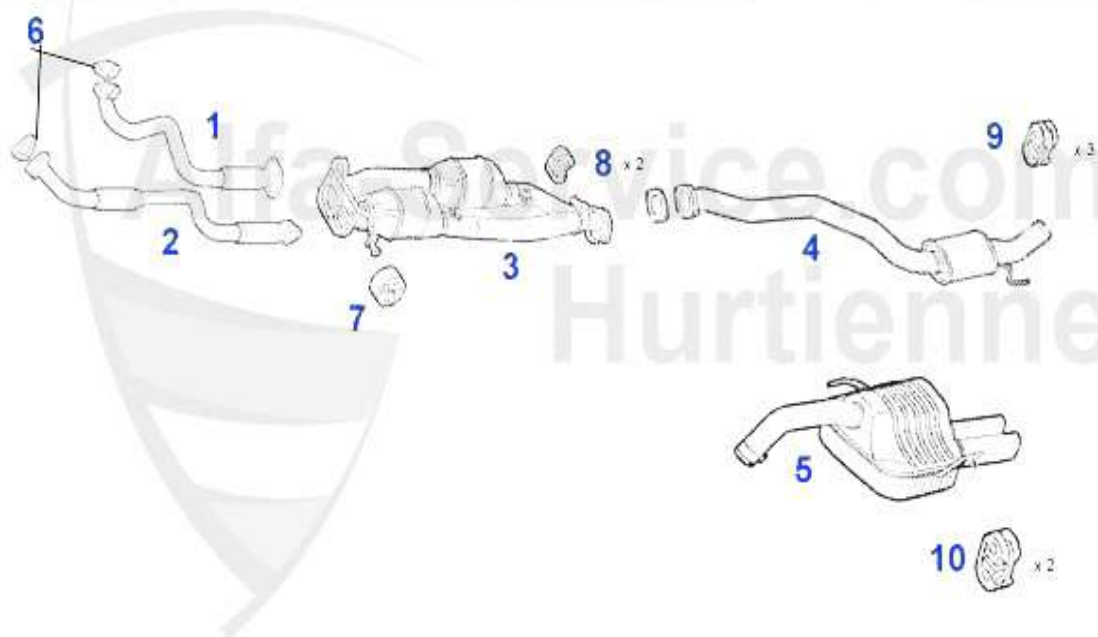

Abgasanlage/Exhaust System 147 GTA

1	VR69658	OE. 60669658 EXHAUST PIPE FR 147 GTA	265.70 EUR
2	VR69659	OE. 60669659 EXHAUST PIPE FL 147 GTA	327.25 EUR
3	KAT78321	OE. 60678321 SILENCER CATALIZED 147 GTA	1199.23 EUR
4	MSD03539	OE. 73503539 MIDDLE SILENCER 147 GTA	214.40 EUR
5	NSD03540	OE. 73503540 REAR SILENCER 147 GTA	345.00 EUR
6	SAT69665	OE. 60669665 SEALING GASKET f. EXHAUST PIPE 147,156,166,Nuovo GT V6 24V/GTA	7.18 EUR
9	SAT091143	SILENT BLOC MUFFLER SUSPENSION SPIDER/ GTV (916),156,166,147 1.9JTD 8/16V	3.53 EUR
10	SAT091066	OE.60655991 rubber exhaust hanger 147/156	4.00 EUR