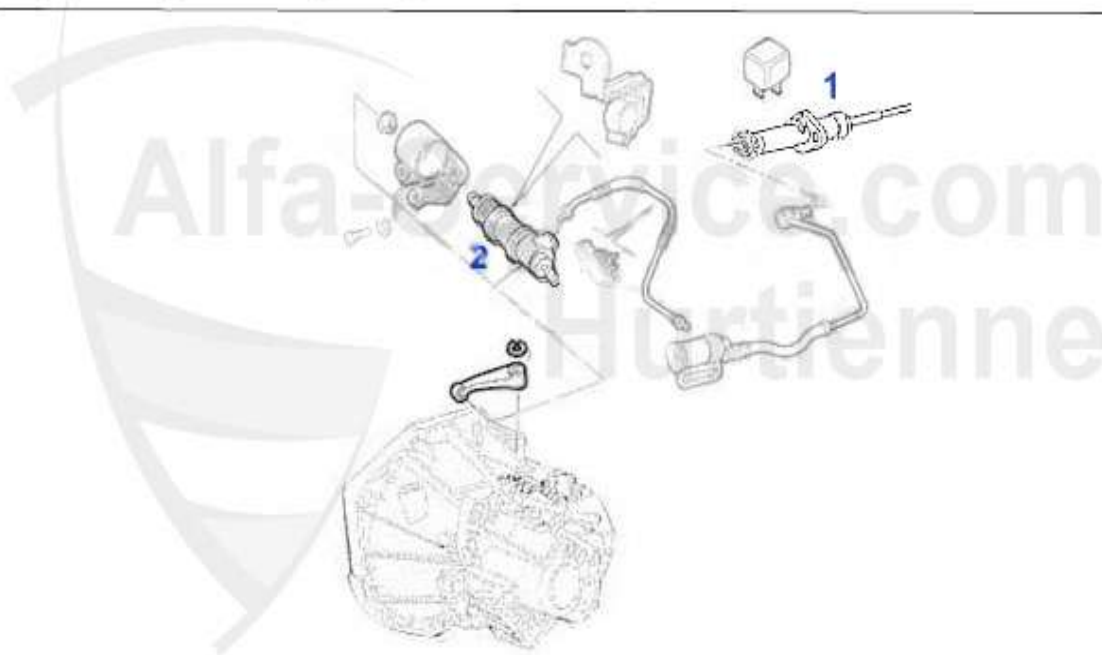

Kupplungsbetätigung/Clutch Actuation 147 1.9 JTD 8/16V

1	KGZ89164	OE. 55189164	CLUTCH PUMP 147, Nuovo GT	39.50 EUR
2	KNZ35408	OE. 46835408	CLUTCH CYLINDER 147, Nuovo GT 1.9 JTD/3.2 V6 24V/GTA (w/o Selesp.)	66.88 EUR
2	KNZ41667	OE. 55196189	CLUTCH CYLINDER	30.68 EUR