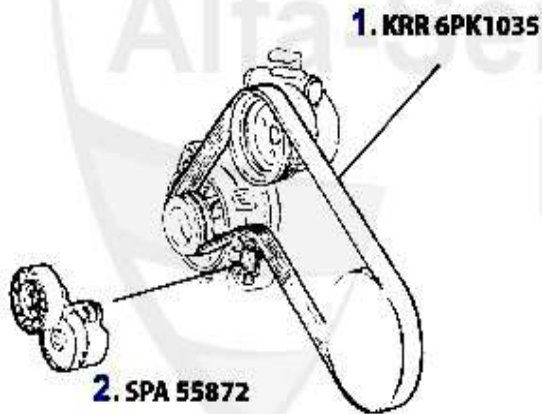

Keilrippenriemen 147 JTD 8V

ohne/without
Klimaanlage/AC:

mit/with
Klimaanlage/AC: