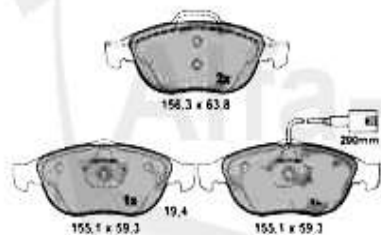

Brembeläge/Brakepads 147 vorne/front

1. 23140
1.6 76KW > #3021489

2.23289
1.6/2.0 TS 16V, 1.9 JTD