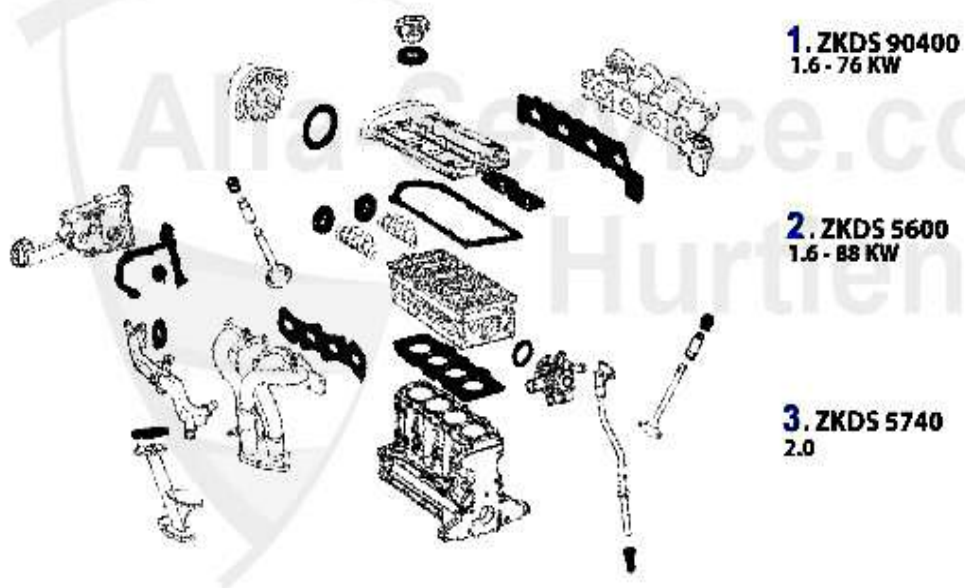

Kopfdichtsatz/Head Set 147 TS

1 ZKDS90400 HEAD GASKET SET 147 1.6 TS ECO 76 KW

141.05 EUR

2 ZKDS5600 HEAD GASKET SET 147 1.6 TS 88 KW

125.66 EUR

3 ZKDS5740 OE. 71717685 HEAD SET 147,156,Nuovo GT 1.8/2.0 TS CF3

141.50 EUR