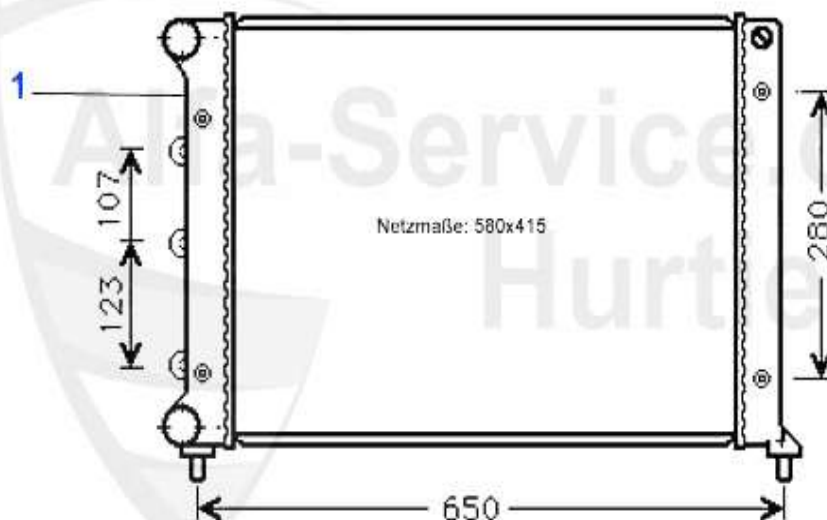

Kühler/Radiator 147 1.6/2.0 TS 16V

1 MK22100 RADIATORE 147 1.6/2.0 16V TS

100.02 EUR