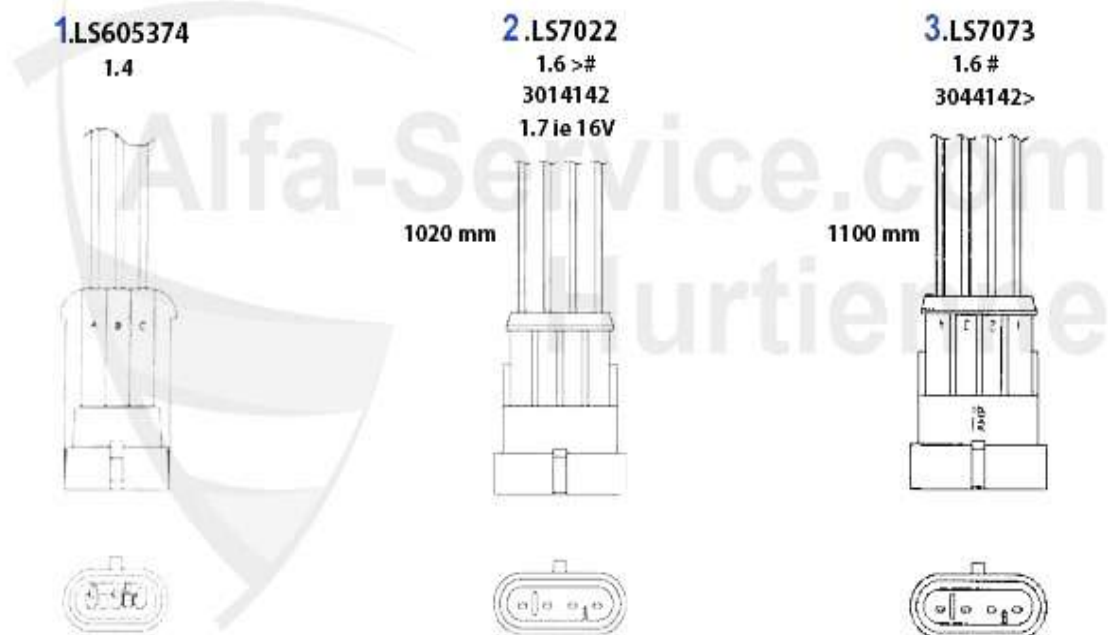

Lambda-Sonde/Lambda Probe 145/6 Boxer Bj. 94-96

1	LS605374	OE. 60605374 LAMBDA PROBE 145/6 1.4 IE BOXER	129.00 EUR
2	LS7022	LAMDA SENSOR 3,0 24V, 164, Spider (916)	85.00 EUR
3	LS7073	LAMBDA PROBE 145/6 1.6 IE >12.96 4 WIRES	58.99 EUR