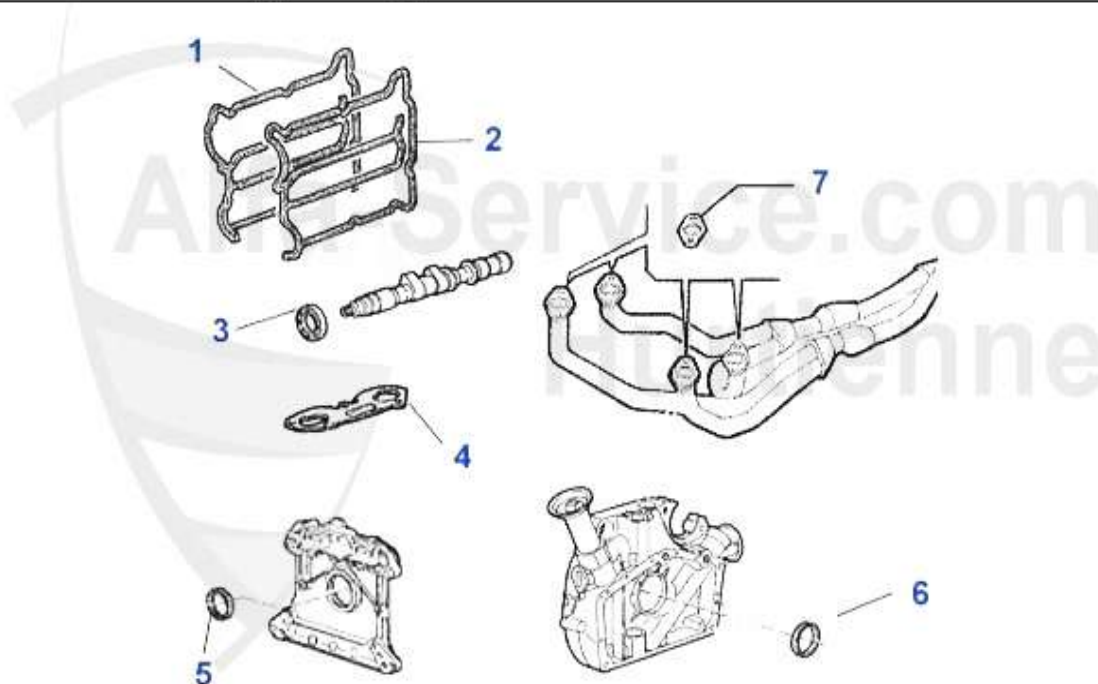

Motordichtungen/Engine Gaskets 145/6 1.7 IE 16V Boxer

1	VDD46400	VALVE COVER GASKET LEFT 33,145/6 1.7 ie/ 16V YEARS 90-96	12.83 EUR
2	VDD46500	VALVE COVER GASKET RIGHT 33,145/6 1.7ie/ 16V YEARS 90-96	12.83 EUR
3	WD57200	CAMSHAFT OIL SEAL 33 (907),145/6 1.7 IE 16V	7.63 EUR
4	ASKD25029	Ansaugkrümmerdichtung 33 (907),145/ 6 Boxer 16V	8.10 EUR
5	WD17600	CRANKSHAFT OIL SEAL FRONT 40/56/10 ARNA,SUD/SPRINT,33 (905/7),145/6 BOXER, 155 TS 8V # 0006645	10.59 EUR
6	WD30500	Siri Kurbelwelle hinten (Schwung- scheibe) Arna,Sud/Sprint,33 (905/7) ,145/6 Boxer	20.65 EUR
7	SAT46397	Abgaskrümmerdichtung 33 (907),145/6 1.7 ie 16V	8.50 EUR