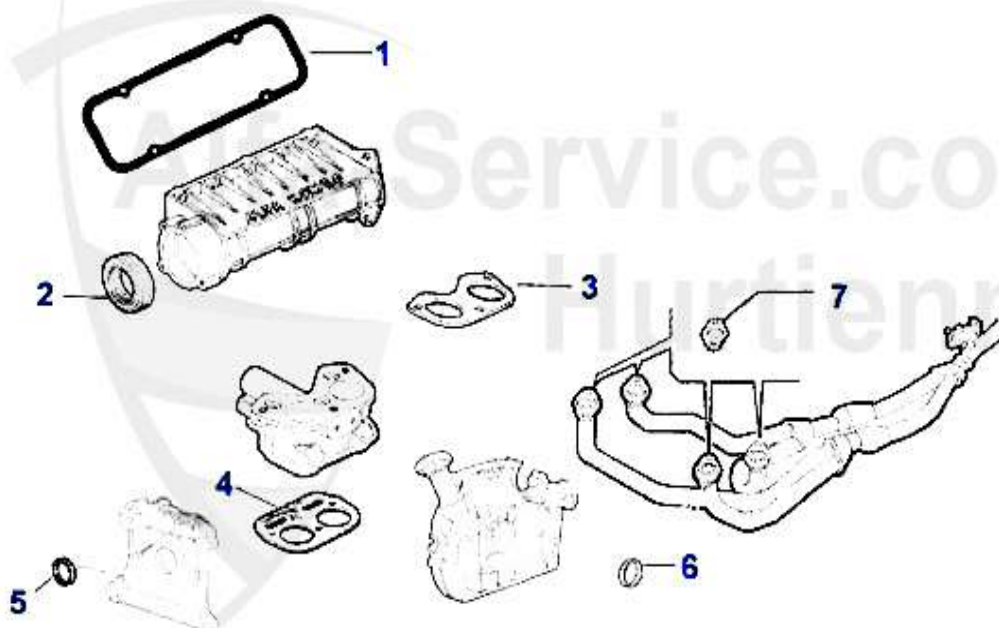

Dichtungen Motor/Gaskets Engine 145/6 1.4/1.6 IE Boxer

1	VDD3800	Ventildeckeldichtung Arna,Sud/Sprint,33 (905/7),145/6 kork	2.57 EUR
1	VDD3900	Ventildeckeldichtung Arna,Sud/Sprint,33 (905/7),145/6 kork gummiert	10.90 EUR
2	WD14200	OE.60502913 OIL SEAL CAMSHAFT SUD SPRINT, 33 (905/7), 145/6 BOXER	12.14 EUR
3	ASKD24717	Ansaugkrümmerdichtung Boxer oben	5.02 EUR
4	ASKD04851	Ansaugkrümmerdichtung Boxer unten	1.95 EUR
5	WD17600	CRANKSHAFT OIL SEAL FRONT 40/56/10 ARNA,SUD/SPRINT,33 (905/7),145/6 BOXER, 155 TS 8V # 0006645	10.59 EUR
6	WD30500	Siri Kurbelwelle hinten (Schwingscheibe) Arna,Sud/Sprint,33 (905/7),145/6 Boxer	20.65 EUR
7	SAT094405	EXHAUST GASKET ARNA,SUD/SPRINT,33 (905/7),145/6 BOXER	2.77 EUR