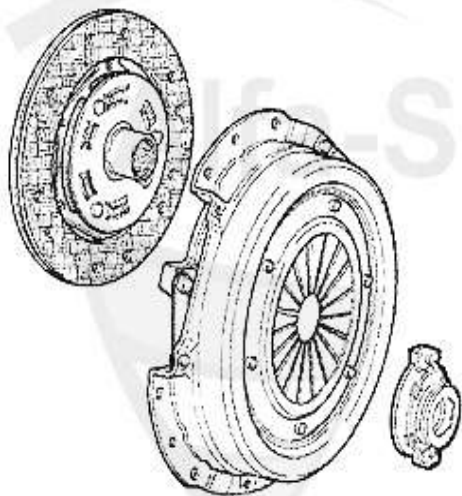

Kupplungs-Kit/Clutch Set 145/6 2.0 Quadrifoglio

---

1. KK789001

Ø 230 mm

---

1 KK789001 OE. 71734766 CLUTCH KIT 2.0 TS 16V 230 mm

269.00 EUR