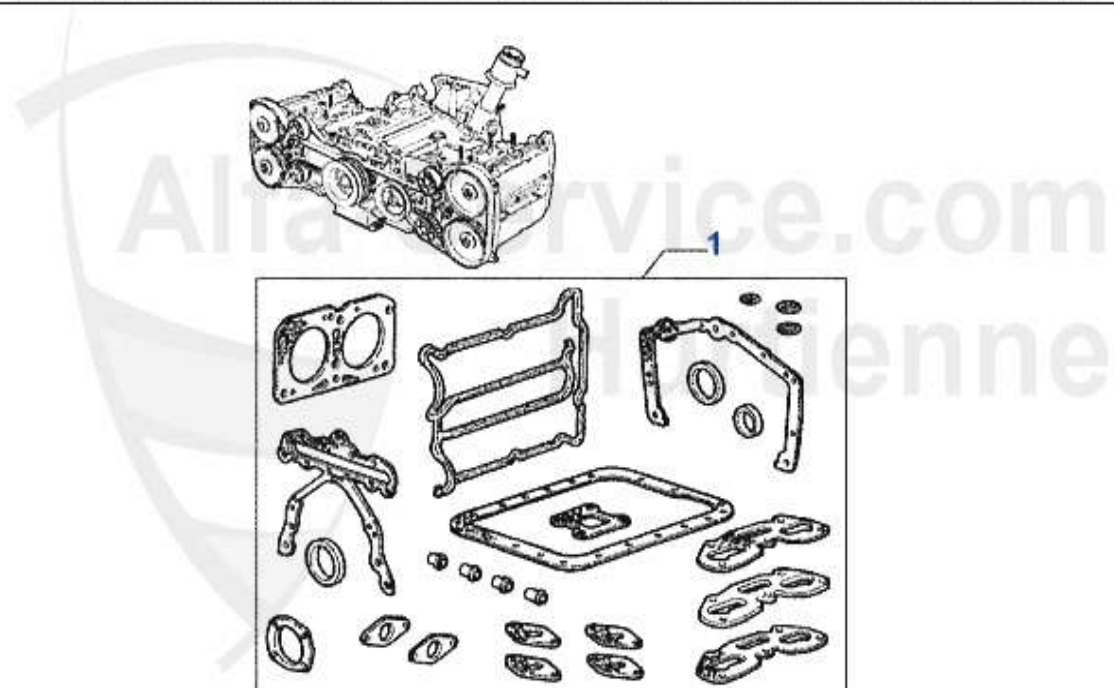

Motordichtsatz/Full Set 145/6 1.7 IE 16V Boxer

1 MDS16000 ENGINE GASKET SET 145/146/33 1.7 IE 16V 91-97

134.90 EUR