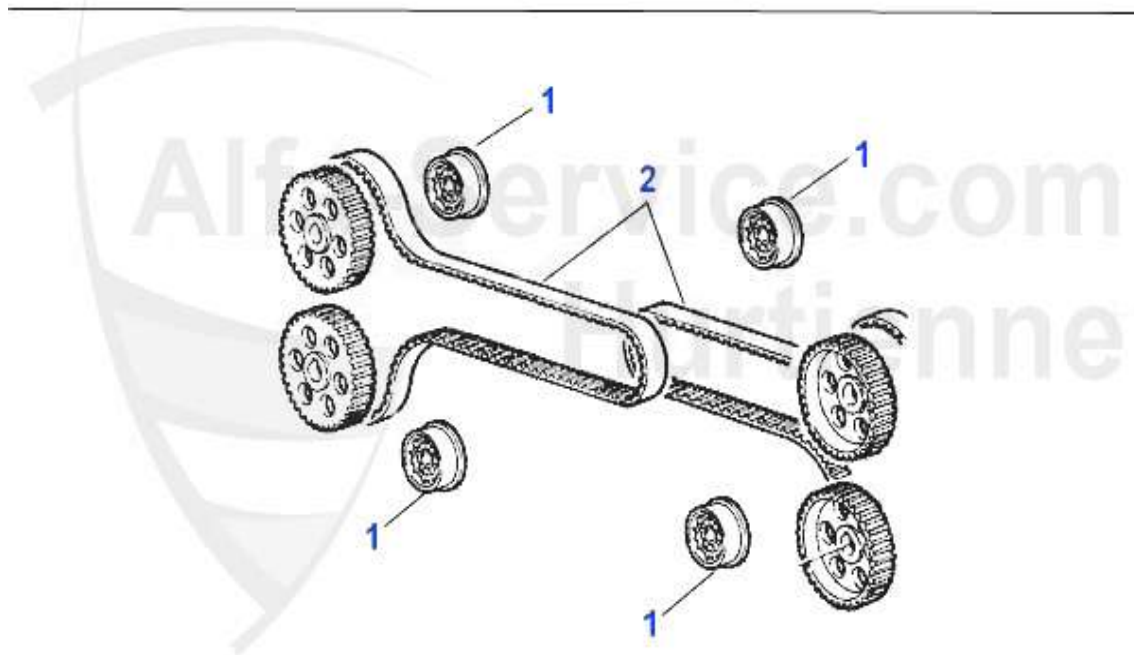

Zahnriemen 145/6 1.7 ie 16V Boxer

1	SR56010	DRIVE BELT TENSIONER 33,145/6 IE 16V (ONLY PULLEY)	32.01 EUR
2	ZR94387	OE. 60556211 TIMINGBELT BOXER 16V	35.90 EUR