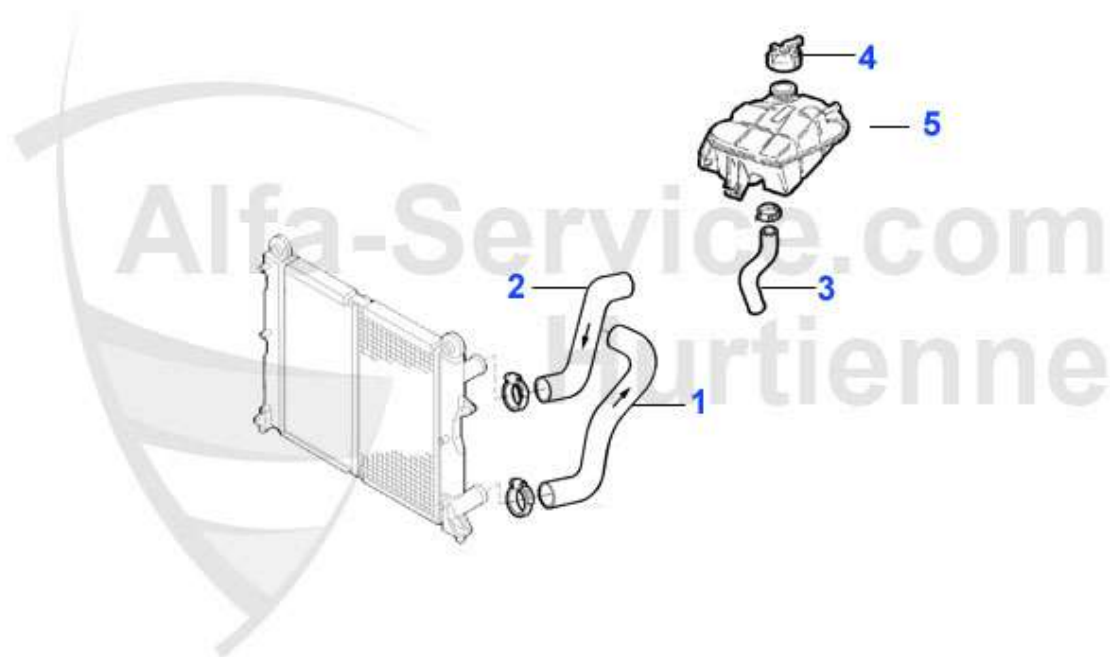

145/6 > ENGINE > COOLING SYSTEM > TS 16V > HOUSES

1	KWS03082	Kühlwasserschlauch unten 145/6 1.4/ 1.6/1.8/2.0 16V TS/1.9 TD,155 TS 16V	12.83 EUR
2	KWS03081	Kühlwasserschlauch oben 145/6 1.4/1 .6/1.8/2.0 TS 16V/1.9 TD,155 TS 16V	***
3	KWS03083	Kühlwasserschlauch unter Ausgleichs behälter 145/6,155 TS 16V	10.83 EUR
4	KD56738	Deckel für Ausgleichsbehälter 145/6,164,166,Spider+GTV916 1,8TS 16V/2,0TS CF2+CF3/2,0JTS	9.37 EUR
5	KWB4720	OVERFLOW CONTAINER 145/146/156 1.8-2.0 TS/1.9-2.4JTD (97-02)	39.00 EUR