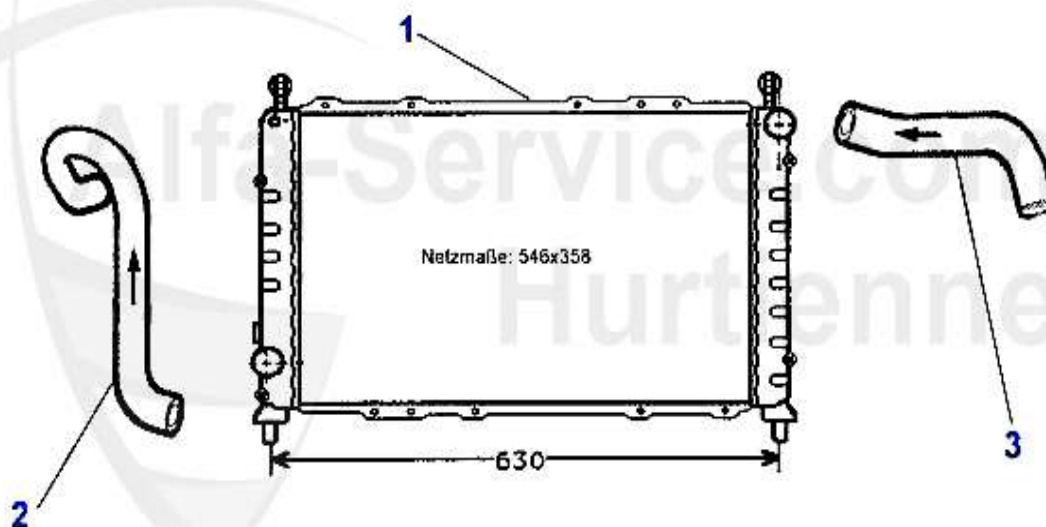

Kühler/Radiator 145/6 1.4/1.6 Boxer Bj. 94-96

1	MK22880 OE.60590292 RADIATOR 145/6 1.4,1.6,1.7 16V WITH/WITHOUT AC 07.94.12.96	242.00 EUR
2	KWS89413 Kühlwasserschlauch unten 145/6 1.4/ 1.6/1.7 ie	12.61 EUR
3	KWS89412 UPPER WATER HOSE 145/6 1.4/1.6/1.7 ie	19.90 EUR