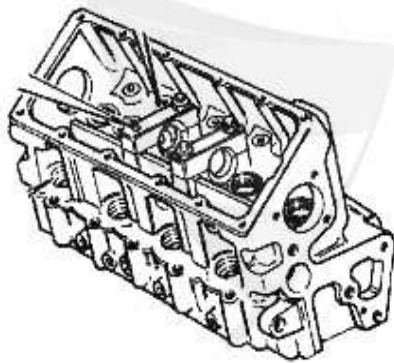

Kopfschraubensatz/Head Screw Set 145/6 1.9 TD

1

---

1 ZKSS7700 HEAD SCREW SET 145/6,155 1.9 TD 94-99

40.94 EUR