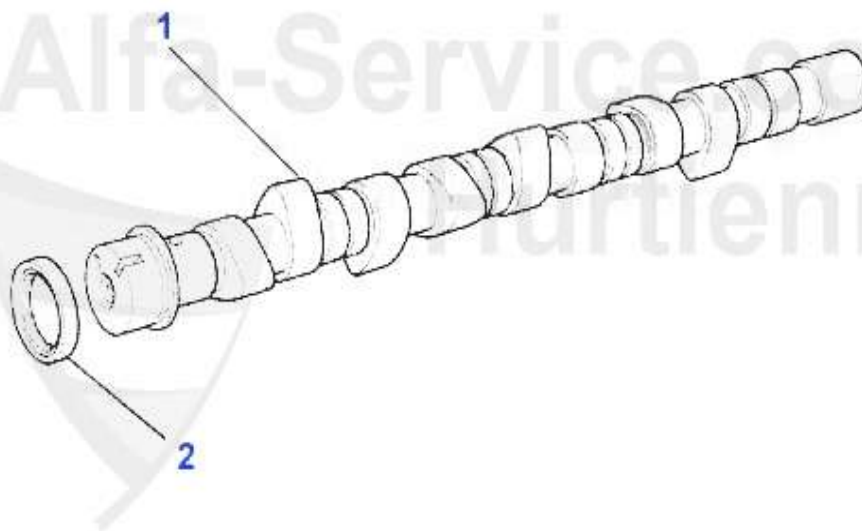

Nockenwelle 145/6 1.9 JTD

1	NKW13911 Nockenwelle 156,145/6 1.9 JTD (CF2)	204.14 EUR
2	WD08200 CAMSHAFT 145/6,155,156,GTV/SPIDER (916), 166 VARIOUS 96-01	11.84 EUR