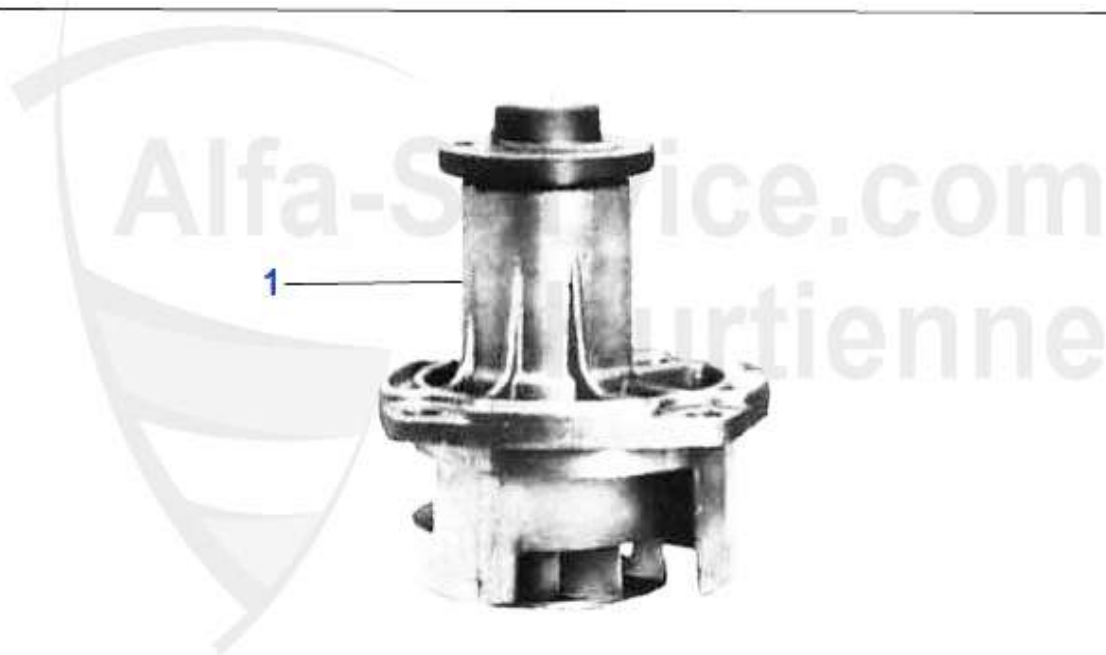

33.80 EUR

Wasserpumpe/Waterpump 145/6 1.4/1.6 Boxer Bj. 94-96

1 WP02110 OE. 60614390 WATERPUMP BOXER

53.86 EUR

Wasserpumpe/Waterpump 145/6 1.7 IE 16V Boxer Bj. 94-96

1 WP02110 OE. 60614390 WATERPUMP BOXER

53.86 EUR