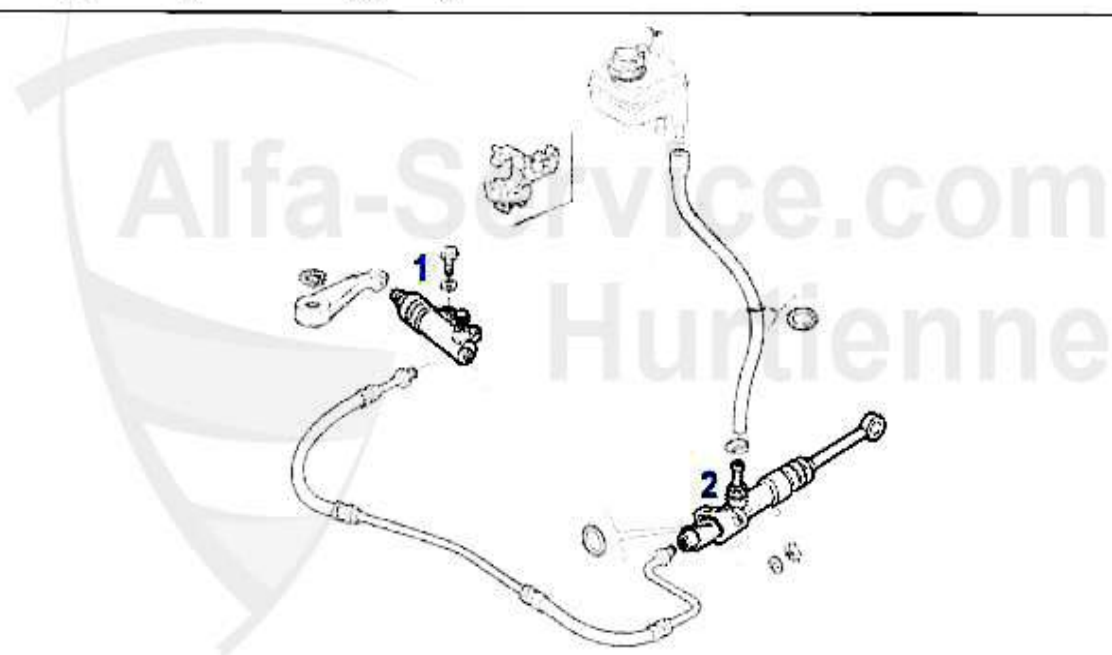

Kupplungsbetätigung/Clutch Actuation 145/6 TS 16V

1	KNZ024	OE.71739541 CLUTCH SLAVE CYL.145/6 155,0075933>,GTV/SPIDER(916) 07.95>	49.90 EUR
2	KGZ027	OE.60814827,CLUTCH MASTER CYLINDER 145/6,155,GTV/SPIDER(916)	69.00 EUR