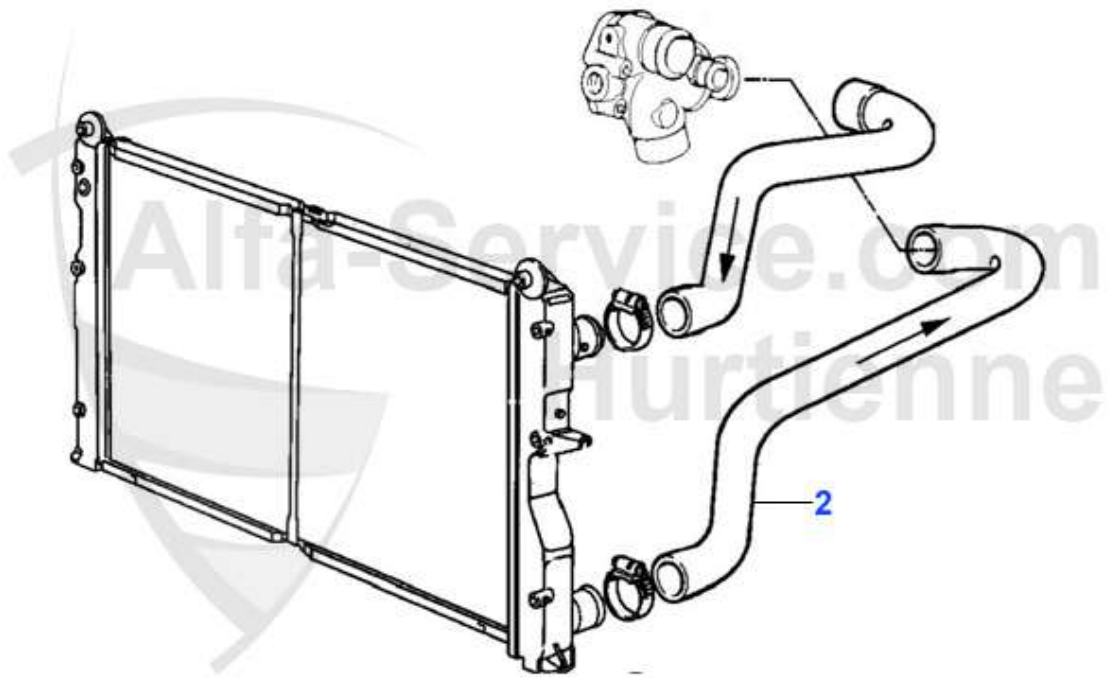

2 KWS68287 Kühlwasserschlauch unten 155 1.9 TD 145/6 1,9Td

19.39 EUR