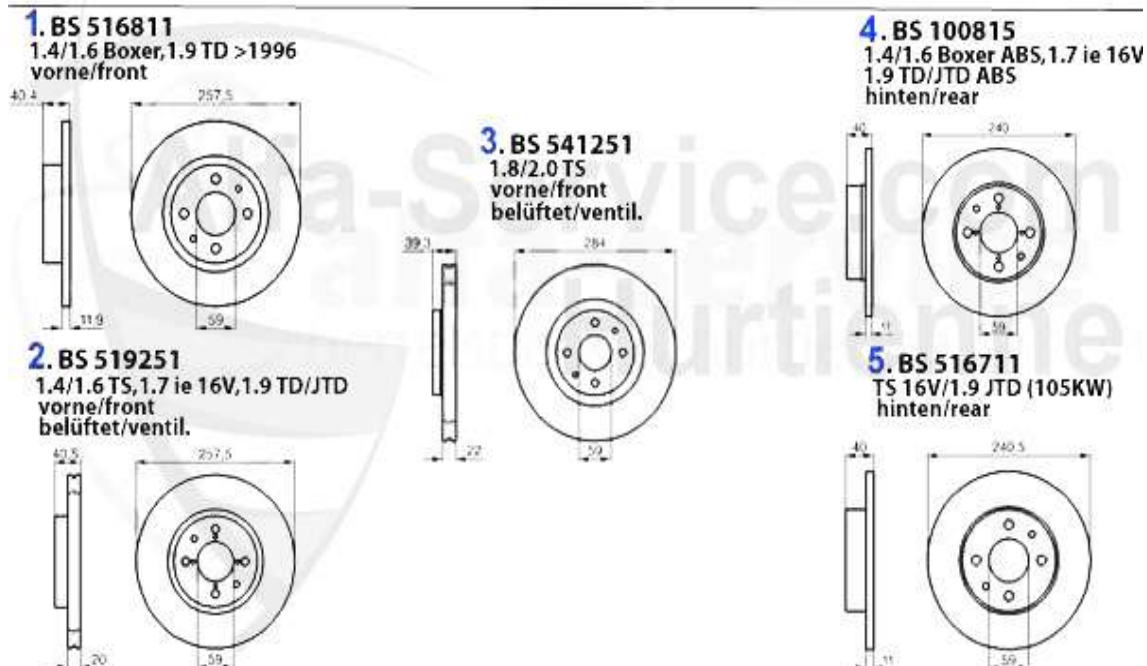

Bremsscheiben/Brakedisks 145/6

1	BS516811	FRONT BRAKE DISK 145/6 1.4/1.6 IE YEAR 94-12.96/1.9 TD YEAR 94-99 155 1.9 TD	19.90 EUR
2	BS519251	FRONT BRAKE DISK 145/6 1.4/1.6/1.7 IE 16V TS/1.9 TD/JTD 94-01,155 1.6/1.7/ 1.8/2.0/16V/TS 93>	28.50 EUR
3	BS541251	FRONT BRAKE DISK 145/6 1.8/2.0 16V TS/QV 96>	54.00 EUR
4	BS100815	Bremsscheibe HA 33 (907) 1.4/1.5/ 1.7/ie/16V, 145/6 1.4/1.6/1.7/1.8/ 2.0/ie/16V/TS/1.9/TD/JTD/alle mit ABS, 155 1.6/1.7/2.0/16V/TS/2.5 V6/ TD bj. 05.96>	17.90 EUR
5	BS516711	REAR BRAKE DISK 145/6 1.4/1.8 16V TS 01.97>/2.0 16V TS/1.9 JTD ALL, 155 ALL	14.90 EUR