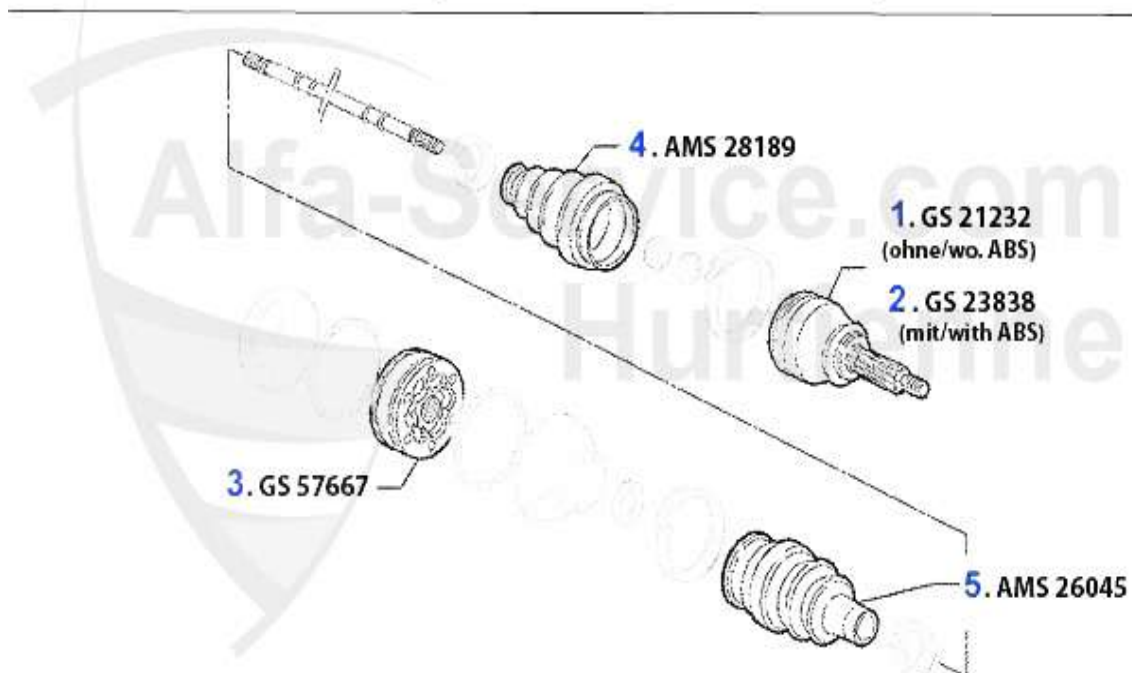

Antriebswelle/Driveshaft 145/6 Boxer

1	GS21232	EXTERIOR HINGE 145/6, 155 1.4/1.6/1.7/ ie/16V/TS WITHOUT ABS	117.71 EUR
2	GS23838	EXTERIOR HINGE 145/6, 155, GTV/SPIDER (916) 2.0 16V TS WITH ABS	163.11 EUR
3	GS57667	OE. 60557667 CONST. VELOCITY JOI gearside 145/6 Boxer	139.52 EUR
4	AMS26189	PROSHAFT RUBBER BOOT GTV / SPIDER 2.0TS 145/6 1.4 ie/TS 1.6ie/TS 155 16 TS	13.44 EUR
5	AMS26045	INNER DRIVE SHAFT BOOT SET (GEARSIDE) Sud/Sprint	16.31 EUR