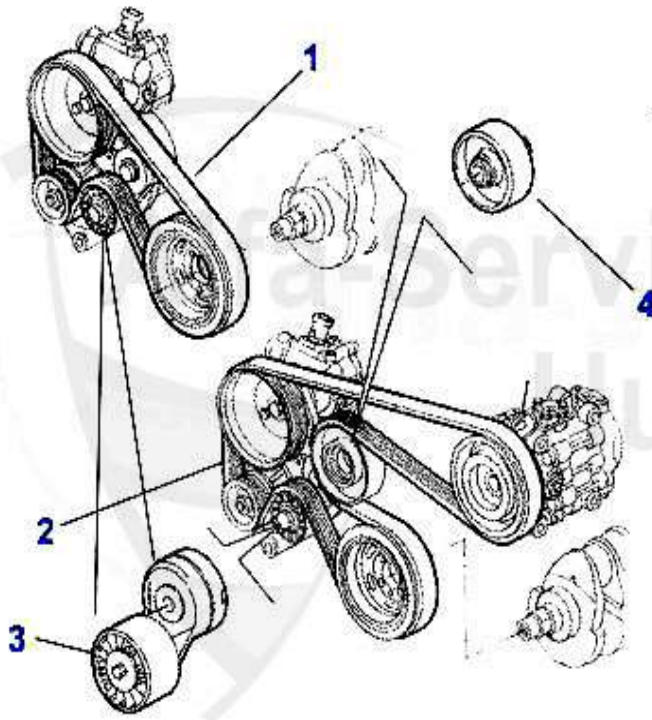

145/6 > ENGINE > V-BELTS > TS 16V

Keilrippenriemen
V-BELTS
145/6 TS 16V

1	KRR6PK108		25.13 EUR
2	Keilrippemriemen 6PK1082 145/6 2.0 TS 16V,147 2.0 TS/JTS,156/166 2.0 T S,gtv/spider (916) Bj. 98> 2.0 TS o hne Klima, Generator/Servopumpe		
1	KRR7PK108		28.00 EUR
3	Keilrippenriemen 7PK1083 145/6,155 156,166,gtv/spider (916) bis Motor # 1385143, Servopumpe		
1	KRR6PK104		20.00 EUR
5	Keilrippenriemen 6PK1045 145/6 Bj. 97>,155,156,gtv&spider(916) 1.4/1.6 /1.8 TS 16V ohne Klima Generator/S ervopumpe		
2	KRR7PK195		48.73 EUR
2	Keilrippenriemen 7PK1952 145/6,155, gtv/spider (916) 2.0 TS 16V ab Moto r # 343116, Generator/Servopumpe/KI imakompressor		
2	KRR6PK197		35.81 EUR
5	OE.60815414/60630741 RIBBED V- BELT,156/166/GTV/SPIDER(916)CF3 2.0L TS 16V UNTIL ENGINE #1385143 GENERATOR/SERVOPUMP/AIRCON COMPRESSOR 6PK1975 145/6/147		
2	KRR6PK184		30.73 EUR
2	V-RIBBED BELT 6PK 1842 145/6 1,8 TS WITH A/C , 155 1,6/1,8 TS , NUOVO GT		
2	KRR6PK183		35.39 EUR
0	Keilrippenriemen 6PK1830 145/6 1.4 16V TS Bj. 11.96-1.01 Generator/Servopumpe/Klimakompressor		
2	KRR6PK185		28.73 EUR
5	V-RIBBED BELT 6PK1855,OE.60814395,145/6 1.4/1.8 TS 16V YEAR 97>,1.6 TS,1.6/1.8 16V,GTV/SPIDER 1.8 16V TS YEAR 98> GENERATOR,SERVOPUMP,AIR-CON-COMPRESSOR		
3	SPA55863	DRIVE BELT TENSIONER 145/6/7,155/6,166,916 2.0	43.99 EUR
4	UR55849	OE.60812515,REVERSE ROLLER FOR RIPPED V-BELT 145/6/7,155/6,GTV/SPIDER(916) 1.4/1.6/1.8 TS (WITH AIR CON)	34.37 EUR
4	UR55848	DRIVE BELT BEARING 156 2.0,145,166,916	69.00 EUR