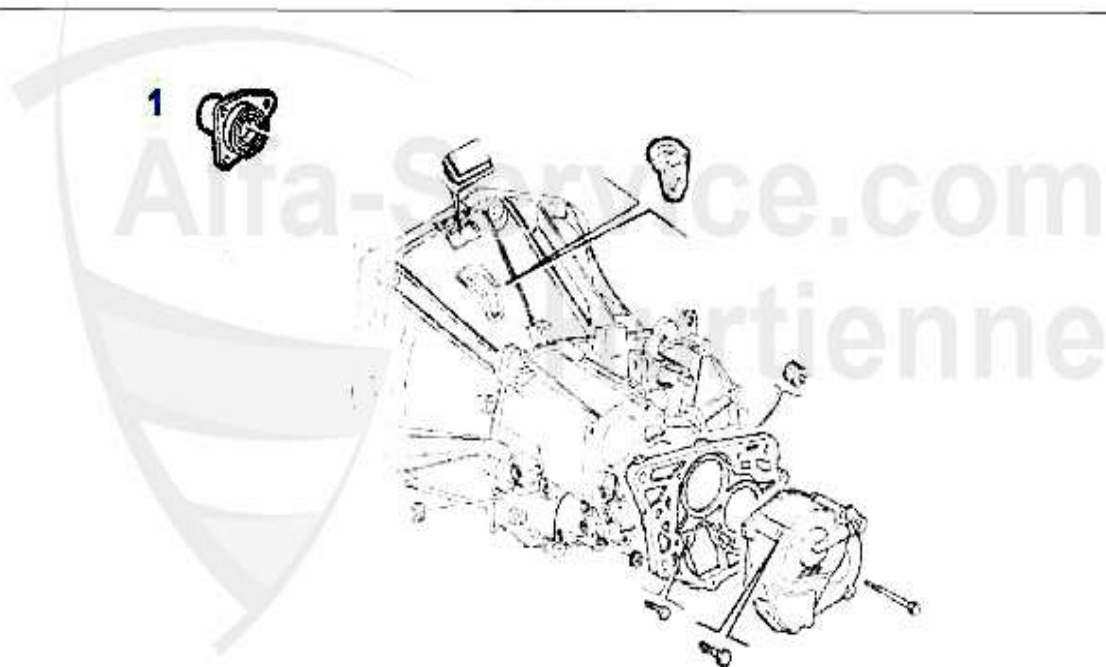

Ausrücker/Sleeve Bearing 145/6 1.4/1.6/1.8/2.0 TS

---

1 FH1140 Schiebehülse für Ausrücker 145/6, 147,155,156,gtv/spider (916)

9.66 EUR