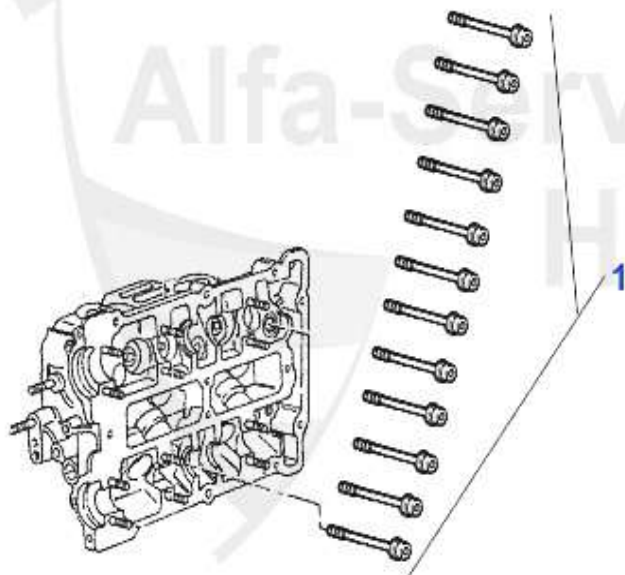

159.00 EUR

2 MDS48700 ENGINE GASKET SET 33 1.5 IE 90-94 145/6 1.6 IE 94-96

155.00 EUR

Motordichtsatz/Full Set 145/6 1.7 IE 16V Boxer

1 MDS16000 ENGINE GASKET SET 145/146/33 1.7 IE 16V 91-97

134.90 EUR

Kopfschraubensatz/Head Screw Set 145/6 1.7 IE 16V Boxer