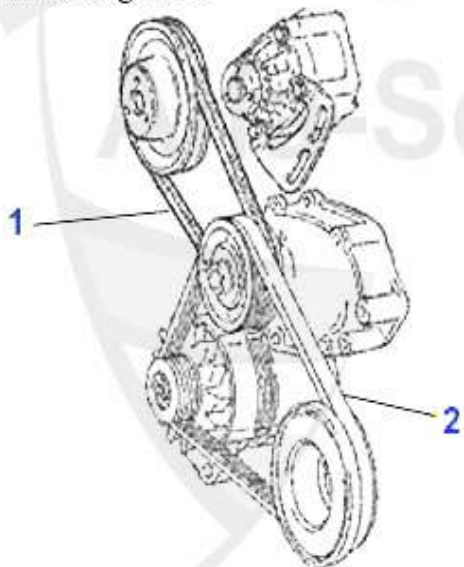

Keil-/Keilrippenriemen 145/6 1.9 TD

ohne/without
Klimaanlage/AC: