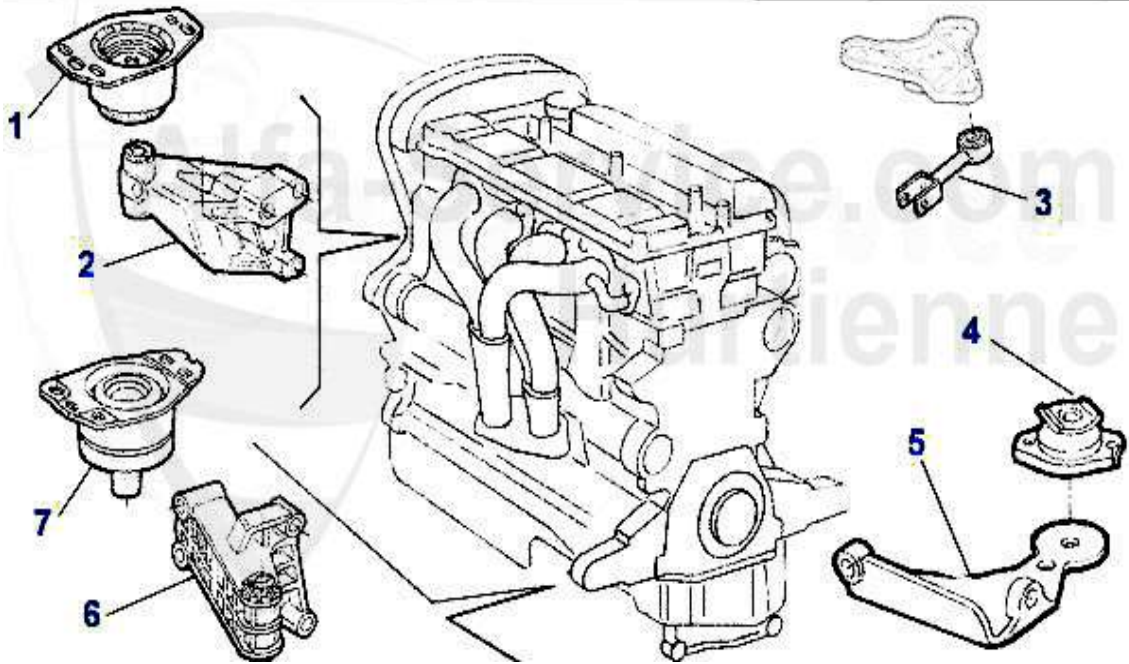

Motorlager/Engine Mount 145/6 TS 16V

1	ML52930	OE. 46452930 ENGINE MOUNT FL 145/6 1999> 2.0 TS 16V,155 1.6/1.8 TS 16V,156 1.6 TS 16V	149.00 EUR
1	ML3237	FRONT ENGINE MOUNT 145/6,155 all TS MODELS 16V & 6 CYL.,GTV/Spider (916) 4 CYL.	50.78 EUR
2	ML99403	OE. 60672234/60599403 ENGINE MOUNT	92.50 EUR
3	ML88458	Motorzugstange 145/6,155,gtv/spider (916) 2.0 TS 16V	***
3	ML52899	OE. 60652899 ENGINE MOUNT 145/6 2.0 TS, 147 all,156,gtv/spider (916) 1998>, Nuovo GT TS/JTS (without Selespeed)	33.00 EUR
3	ML26822	OE. 60626822 ENGINE MOUNT 145/6 1.6/1.8 TS 16V	30.68 EUR
3	ML27691	OE. 60627691 ENINEMOUNT RR 145/6,155, 156,gtv/spider (916),Nuovo GT TS 16V	35.81 EUR
3	ML29981	OE. 60629981 ENGINE MOUNT RR 145/6 1.4 TS 16V	32.50 EUR
4	ML3234	OE. 7652240/60808861 ENGINE MOUNT	52.00 EUR
4	ML13084	OE. 7792020/60813084 ENINGE MOUNT RR 145/6 1.4 TS 16V	85.00 EUR
4	ML14239	OE. 46467329/60814239 ENGINE MOUNT 145/6 1.4 TS 16V GEARBOX: C 513	69.00 EUR
5	ML70915	OE. 7770915 SUPPORT	126.76 EUR
5	ML48368	OE. 46448368/60813085 ENGINE SUPPORT RR 145/6 1.4 TS 16V	138.00 EUR
6	ML23429	OE. 46423429 SUPPORT	65.00 EUR
7	ML88460	ENGINE MOUNT 145/6,147 (74KW),155,156, GTV/SPIDER (916)	109.27 EUR