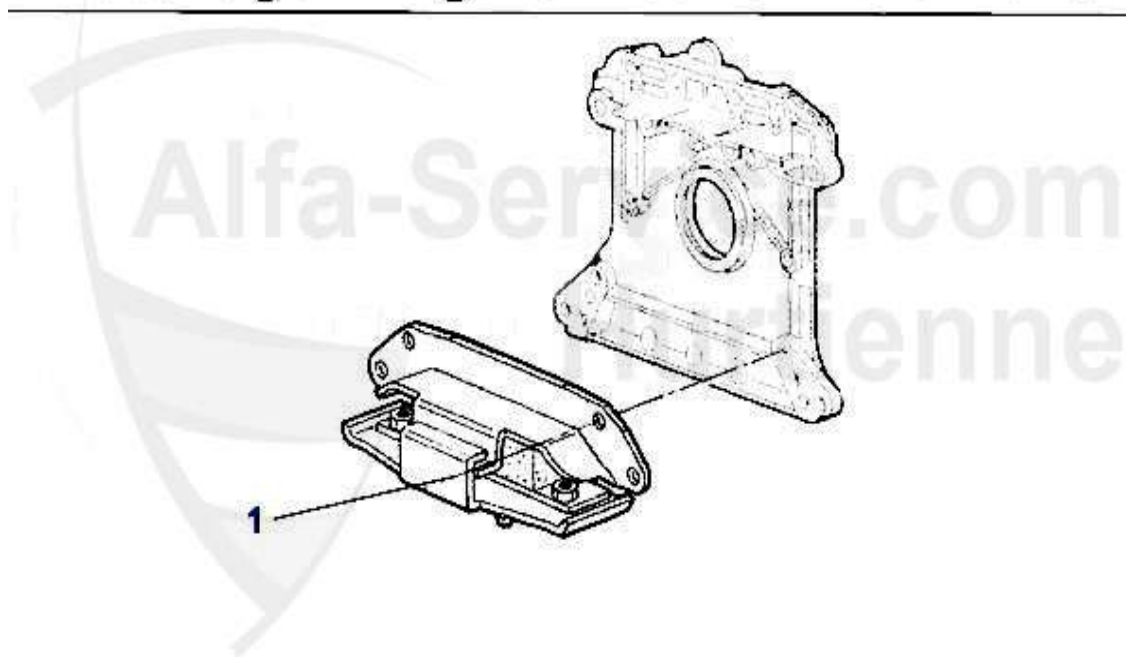

1 KWB4720 OVERFLOW CONTAINER 145/146/156 1.8-2.0 TS/1.9-2.4JTD (97-02)

39.00 EUR

2 KWS68287 Kühlwasserschlauch unten 155 1.9 TD 145/6 1,9Td

19.39 EUR

Motorlager/Engine Mount 145/6 Boxer

1 ML88447 ENGINE MOUNT 145/6 BOXER