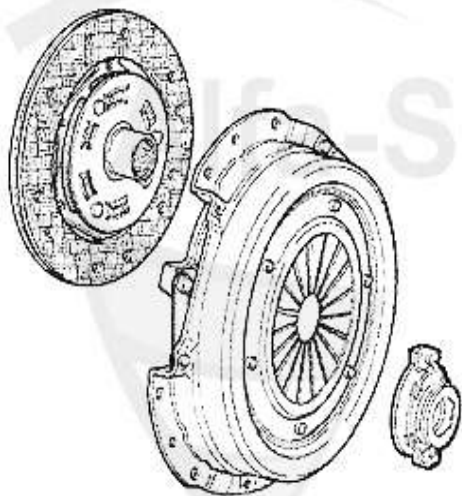

1	KK779001	CLUTCH SET 145/6 1.4/1.6 IE 07.94-12.96
1	KK778001	CLUTCH SET 145/6 1.7 IE 16V 10.94-12.96

194.91 EUR

211.00 EUR

Kupplungs-Kit/Clutch Set 145/6 1.4/1.6/1.8/2.0 TS

1 KK576001
Ø 215 mm
1.4 # >3161888
1.6/1.8 TS 16V