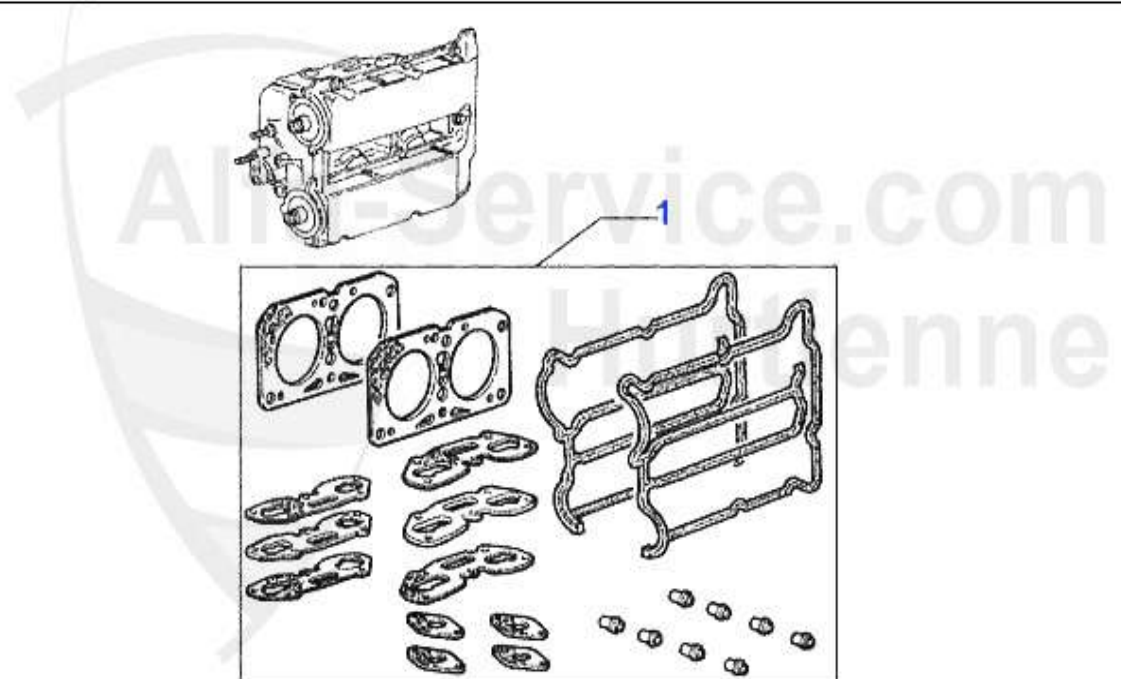

Kopfdichtsatz/Head Set 145/6 1.7 IE 16V Boxer

1 ZKDS2700 HEAD GASKET SET 145/146/33 1.7 IE 16V 90-96

116.62 EUR