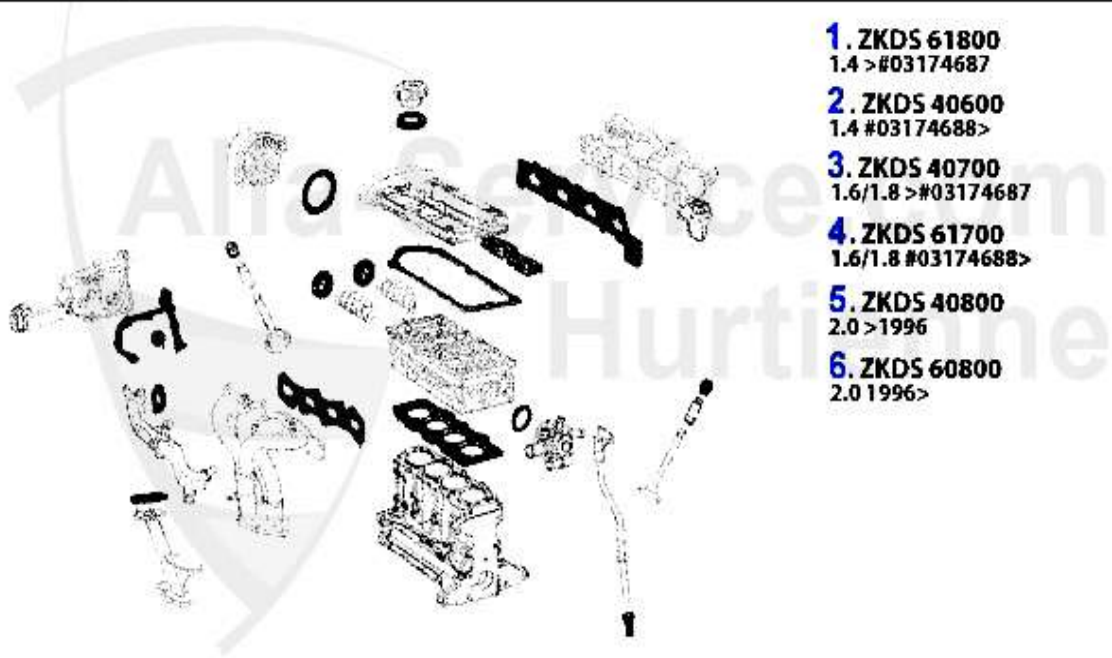

Kopfdichtsatz/Head Set 145/6 TS 16V

1. **1. ZKDS 61800**
   1.4 >#03174687
2. **2. ZKDS 40600**
   1.4 #03174688>
3. **3. ZKDS 40700**
   1.6/1.8 >#03174687
4. **4. ZKDS 61700**
   1.6/1.8 #03174688>
5. **5. ZKDS 40800**
   2.0 >1996
6. **6. ZKDS 60800**
   2.0 1996>

1	ZKDS61800 Kopfdichtsatz 145/6 1.4 ie 16V TS Bj. 96-01 Kunststoff-Ventildeckel	122.08 EUR
2	ZKDS40600 Kopfdichtsatz 145/6 1.4 ie 16V TS Bj. >12.97 Alu-Ventildeckel	111.82 EUR
3	ZKDS40700 Kopfdichtsatz 145/6,155,156,166 1.6-2.0 ie 16V TS Bj. >98 Alu-Ventildeckel	108.74 EUR
4	ZKDS61700 OE. 71713631 HEADSET	132.34 EUR
5	ZKDS40800 Kopfdichtsatz 145/6,155,gtv/spider (916) 2.0 TS 110 KW Bj. 95-01 Alu-Ventildeckel	128.23 EUR
6	ZKDS60800 HEAD GASKET SET 145/6,156,GTV/SPIDER (916) 2.0 16V TS 97-01 PLASTIC VALVE COVER	111.82 EUR