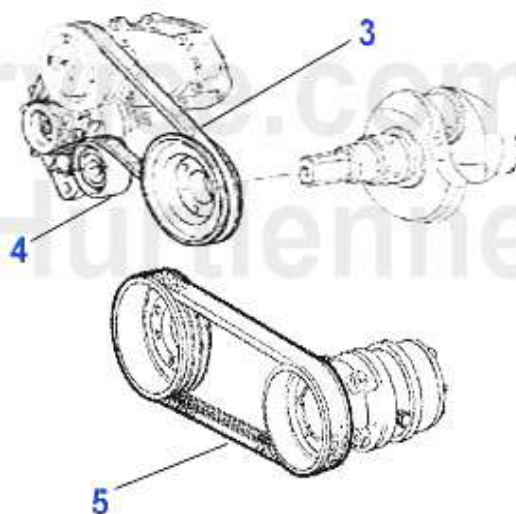

mit/with
Klimaanlage/AC: