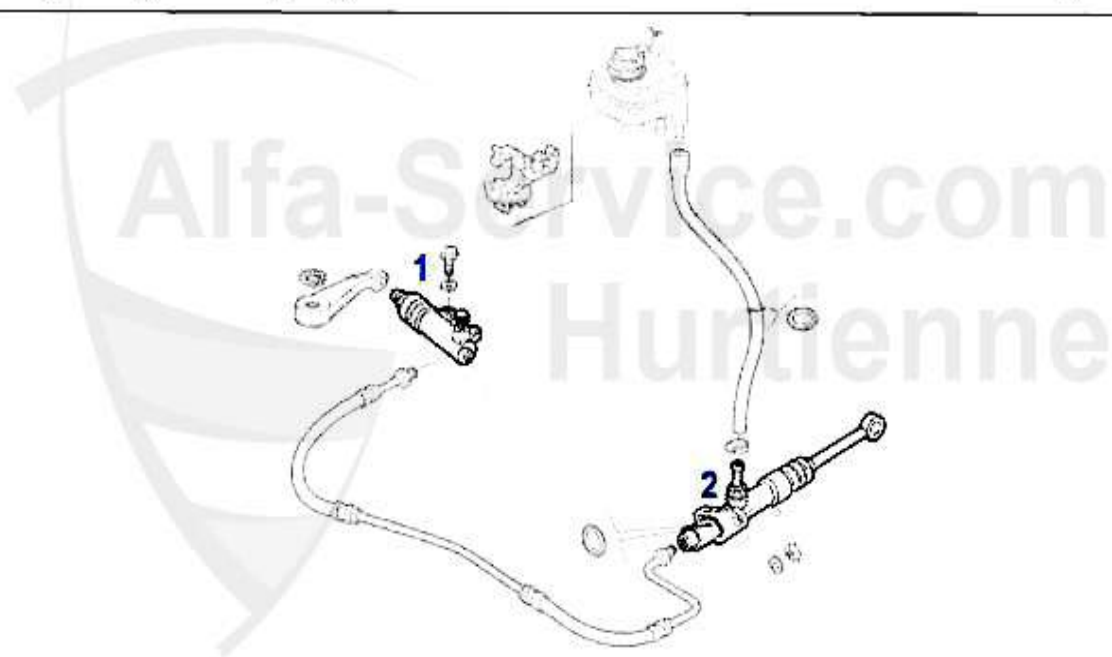

Kupplungsbetätigung/Clutch Actuation 145/6 2.0 TS 16V Quadrifoglio

1	KNZ024	OE.71739541 CLUTCH SLAVE CYL.145/6 155,0075933>,GTV/SPIDER(916) 07.95>	49.90 EUR
2	KGZ027	OE.60814827,CLUTCH MASTER CYLINDER 145/6,155,GTV/SPIDER(916)	69.00 EUR