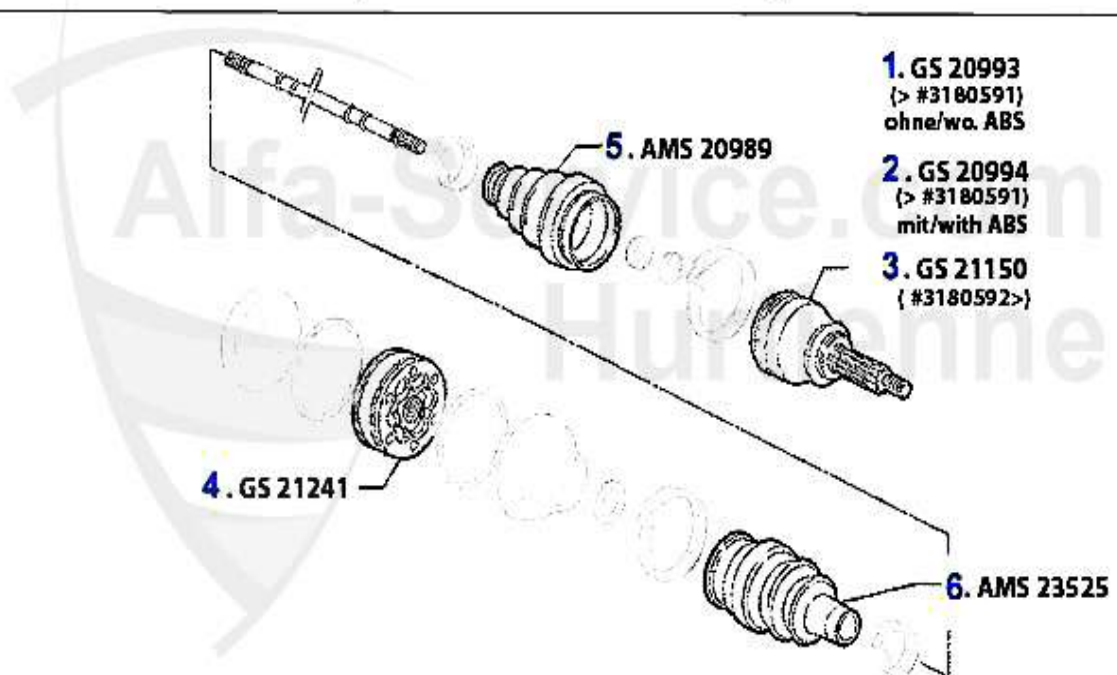

Antriebswelle/Driveshaft 145/6 1.6 TS 16V

1	GS20993	Gelenksatz außen 145/6 TS/TD/JTD Bj. 96> ohne ABS, 155 2.0 TS 16V	117.98 EUR
2	GS20994	Gelenksatz außen 145/6 TS/TD/JTD Bj. 96> mit ABS,155 2.0 TS 16V mit ABS,gtv/spider (916) TS #6023168 - 6063040	122.08 EUR
3	GS21150	OUTER CV JONT 156/6 TS 16V #3180592>, 147 TS 16V,GTV/SPIDER (916) TS # 6063041>	121.05 EUR
4	GS21241	Inner drive shaft joint gtv/spider (916),155,145/6 TS 16V,156 TS 16V 166 2.0 TS,147 1.6/2.0 TS	111.72 EUR
5	AMS20989	OE.46429633, outer joint gaiter 145/6 147, 156, 166	17.90 EUR
6	AMS23525	Achsmanschettensatz innen 155 1,7/ 1.8/2.0/TS 16V,2.5 V6,1.9TD 164/Super 2.0 TS,145/6 TS 16V	25.55 EUR