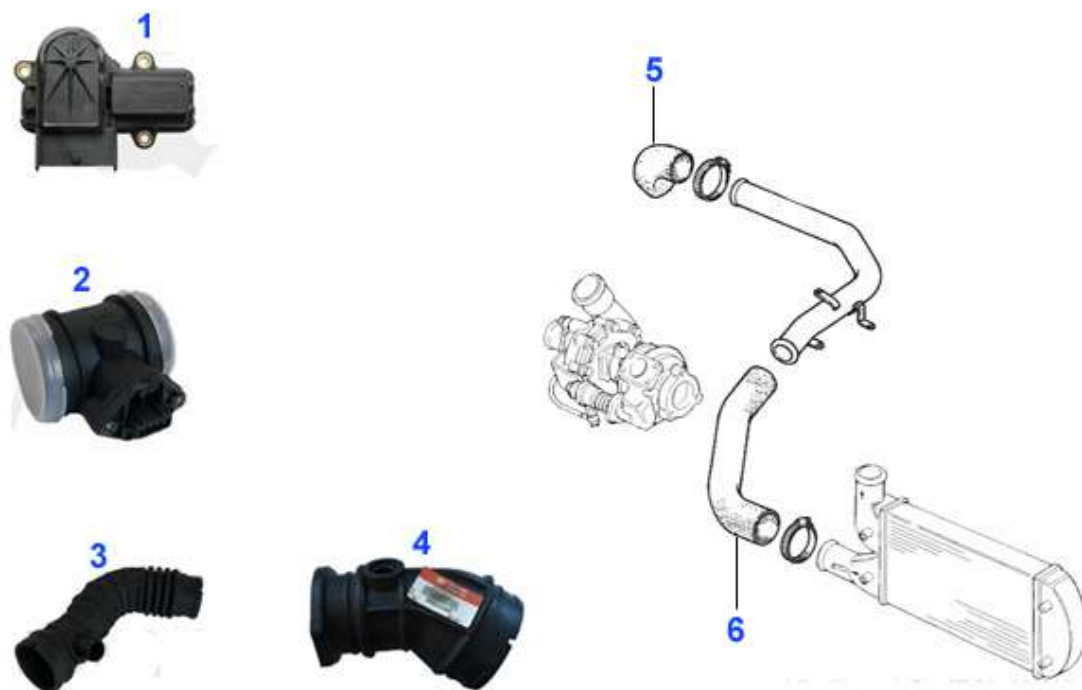

145/6 > ENGINE > AIR SYSTEM

1	LR13829	OE. 71713829 ELECTRO-VALVE	***
2	LMM07008	OE. 46407007 FLOWMETER TS 16V	348.99 EUR
3	LMS93709	Luftmassenschlauch 147/6 u.155 4 Zylindermotoren am Luftfilter 145/6 (94-99) AR155 (92-97)	69.00 EUR
4	LMS25695	Luftmassenschlauch 145/146 1.4 I.E. 16V TS	***
5	KWS31298	Ladeluftschlauch am Turbolader 145/146/155 1,9 TD	45.65 EUR
6	KWS60171	Kühlwasserschlauch zum Ladeluftkühler 155 1.9 TD	21.85 EUR