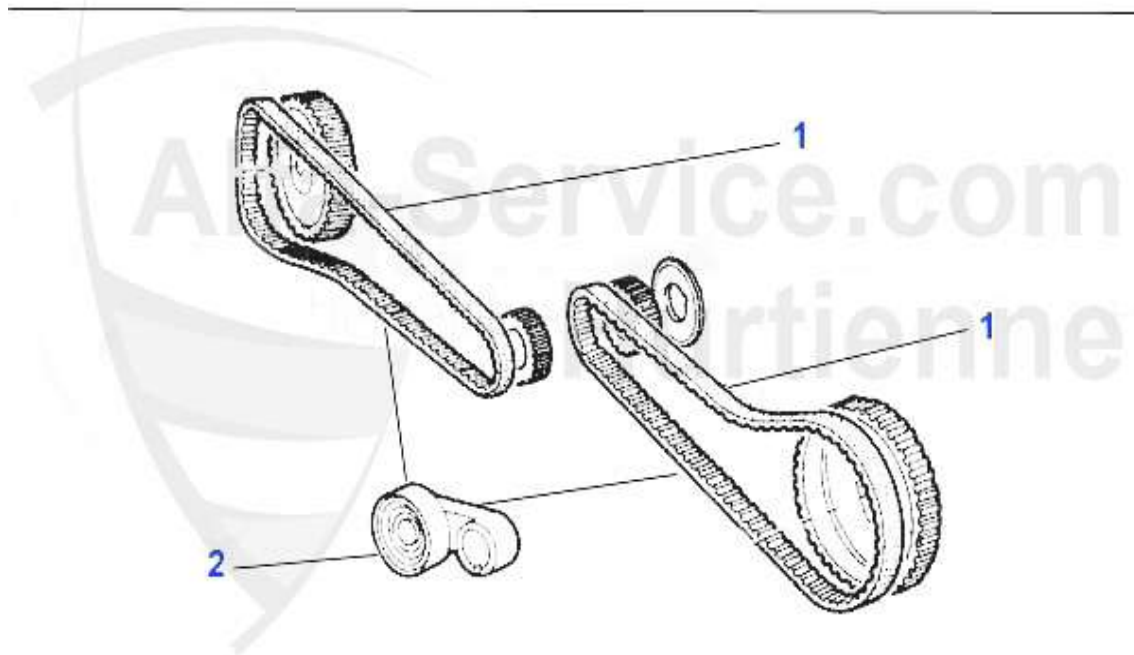

Zahnriemen 145/6 1.4/1.6 Boxer

1	ZR94055	DRIVE BELT 100S170 33 (905/7) 1.3/1.5/ 1.7/ie/16V/QV,145/6 1.4/1.6 ie CAMSHAFT	23.21 EUR
2	SR56000	OE. 60504224 BELTSTRETCHER right BOXER	62.88 EUR
2	SR56001	OE. 60504225 BELTSTRETCHER left BOXER	62.88 EUR