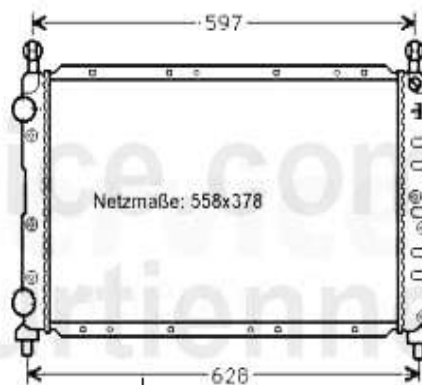

2

1	MK21949	Motorkühler 145/6 2.0 16V Bj. >5.96 1.9 TD Bj. 12.94-02.99,155 1.9 TD	189.78 EUR
2	MK22055	Motorkühler 145/6 1.9 JTD	249.00 EUR