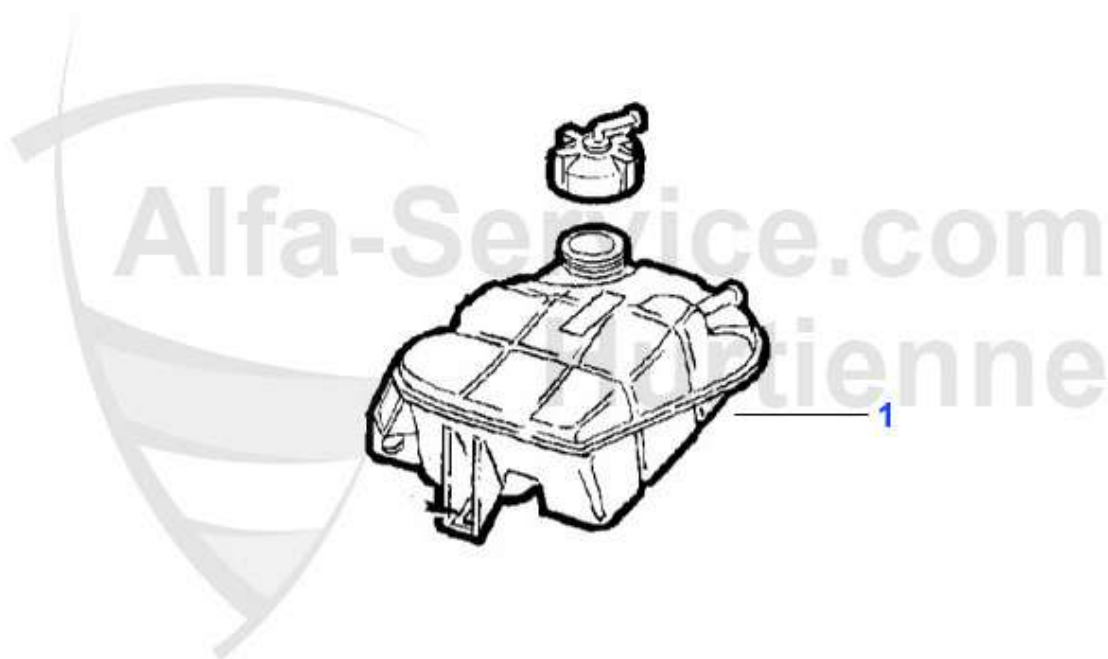

1 KWB4720 OVERFLOW CONTAINER 145/146/156 1.8-2.0 TS/1.9-2.4JTD (97-02)

39.00 EUR