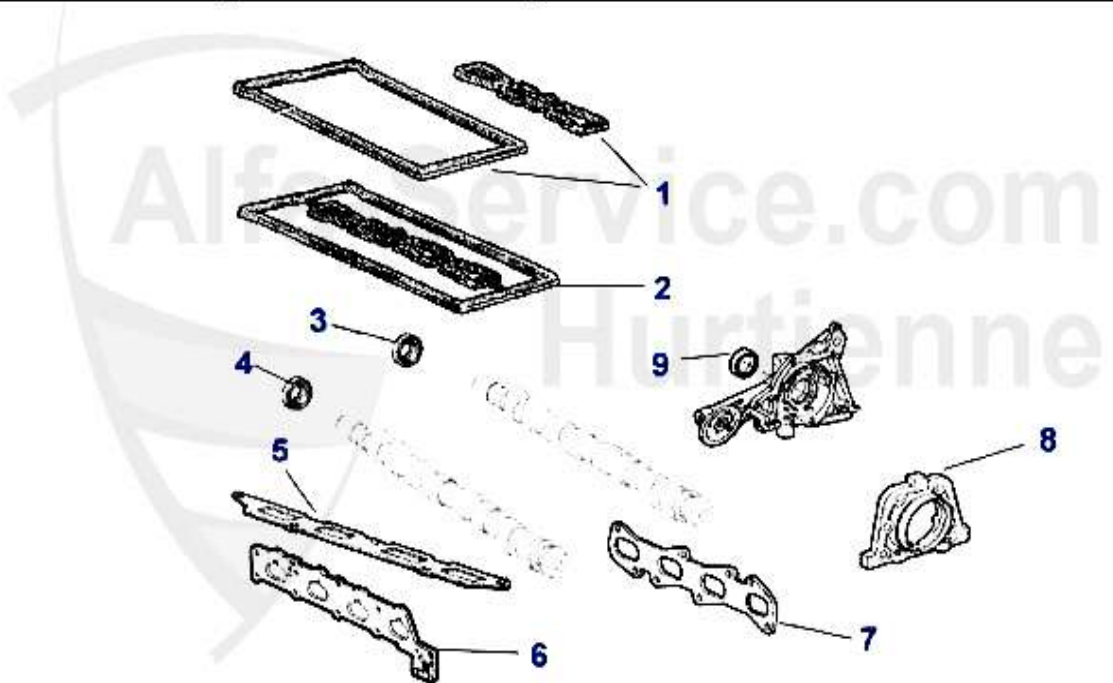

Dichtung Motor/Engine Gaskets 145/6 TS

1	VDD3700	Ventildeckeldichtung 2-teilig für Alu-Ventildeckel 145/6,155,156 166 Diverse 4-Zylinder bj >03.98	19.39 EUR
2	VDD5400	CAM COVER GASKET FOR PLASTIC COVER 145/6 , 156 GTV/ SPIDER 916 04.98>	33.50 EUR
3	WD55300	siri nockenwelle 145/6,155,156 1.6,1.7,1.8,2.0 16V TS	16.97 EUR
4	WD08200	CAMSHAFT 145/6,155,156,GTV/SPIDER (916), 166 VARIOUS 96-01	11.84 EUR
5	ASKD52309	Ansaugkrümmerdichtung 145/6 1.4 TS 16V > #3174687	8.10 EUR
6	ASKD59747	Ansaugkrümmerdichtung 145/6,147,155 156,166,gtv/spider (916),Nuovo GT # 0165088> TS 16V	25.13 EUR
7	AGKD02761	EXHAUST MANIFOLD GASKET 145/6,147,155, 156,166,GTV/SPIDER (916) TS/JTS 16 V STARTING FROM YEAR 1998	22.22 EUR
8	WD0800	OIL SEAL CRANKSHAFT REAR (FLYWHEEL) 147 1.6 TS 16V/1.9 JTD 03>, 156 1.9/2.4 JTD 00>	47.50 EUR
9	WD55200	OE.7628850 oil seal crankshaft front	10.31 EUR