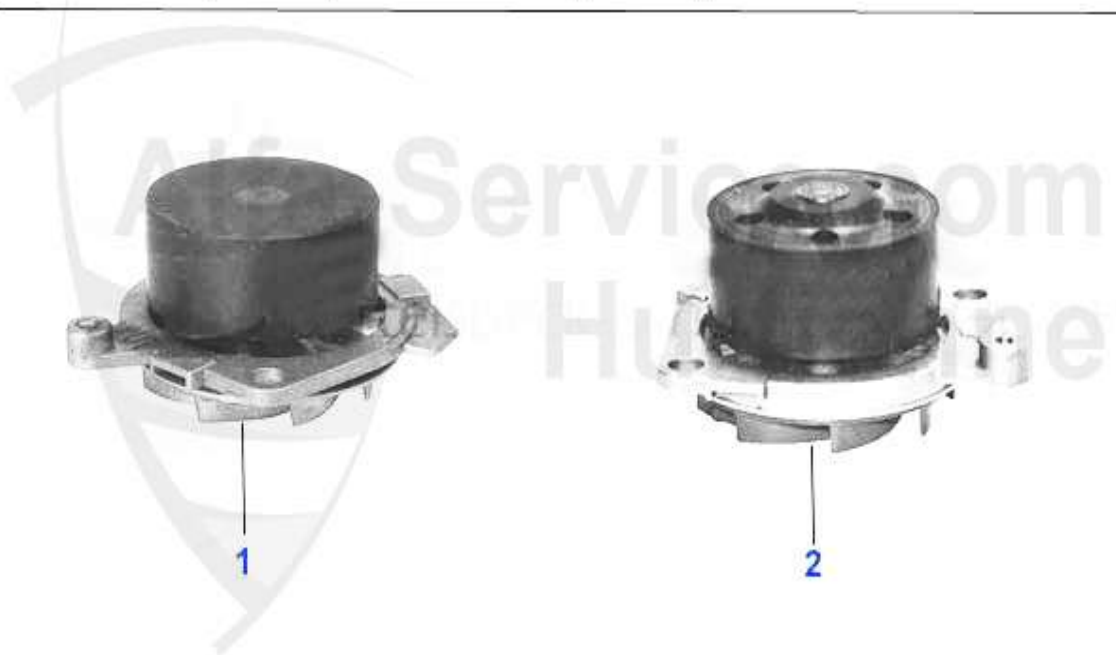

Wasserpumpe/Waterpump 145/6 TS 16V

1	WP00310	OE. 60586222 WATERPUMP TS 16V	50.27 EUR
2	WP00410	WATER PUMP 145/6 1.6 IE 16V TS,155/6 1.6/1.8 IE 16V TS,NUOVO GT 1.8 TS	54.37 EUR