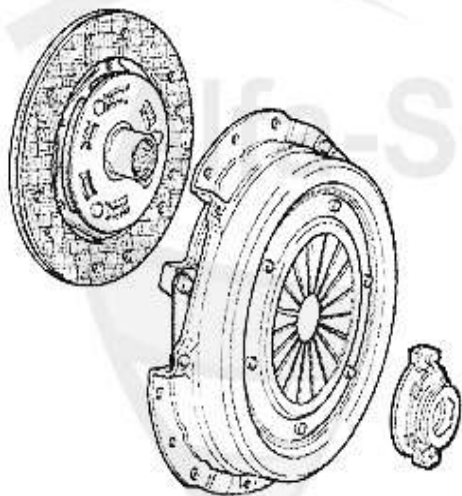

Kupplungs-Kit/Clutch Set 145/6 Boxer Bj. >96

1 KK779001

Ø 200 mm

1.4/1.6 IE

Bj. 94-96

2 KK778001

Ø 215 mm

1.7 IE 16V

Bj. 94-96

1	KK779001	CLUTCH SET 145/6 1.4/1.6 IE 07.94-12.96
1	KK778001	CLUTCH SET 145/6 1.7 IE 16V 10.94-12.96

194.91 EUR

211.00 EUR