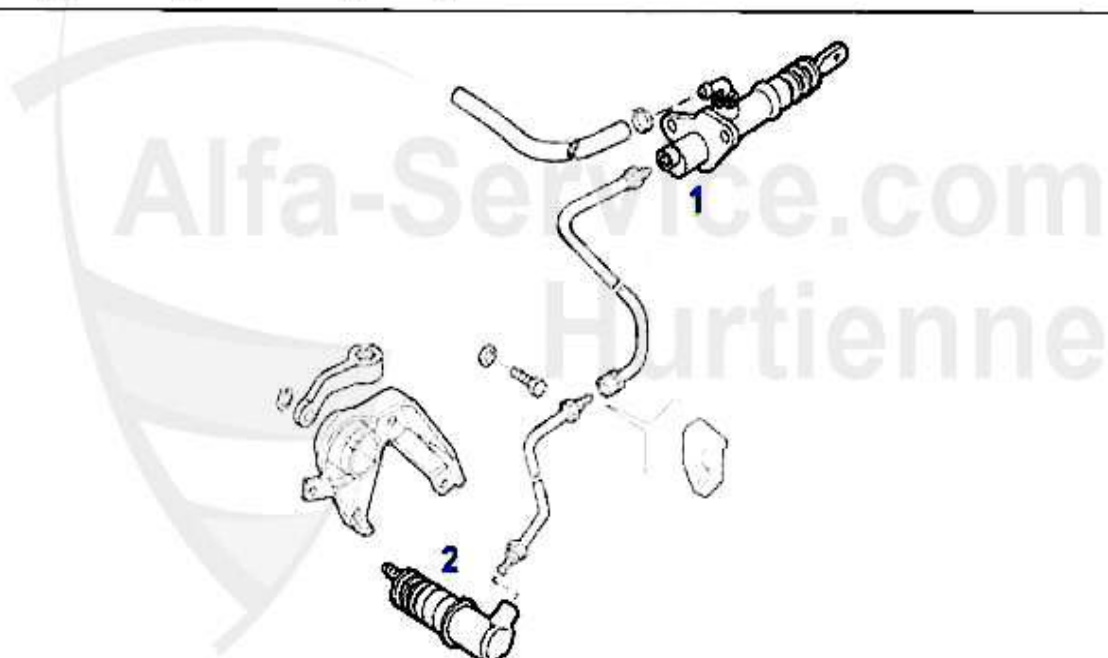

Kupplungsbetätigung/Clutch Actuation 145/6 1.9 JTD

1	KGZ027	OE.60814827,CLUTCH MASTER CYLINDER 145/6,155,GTV/SPIDER(916)	69.00 EUR
2	KNZ028	OE. 60801577 CLUTCH SLAVE CYLINDER	51.50 EUR