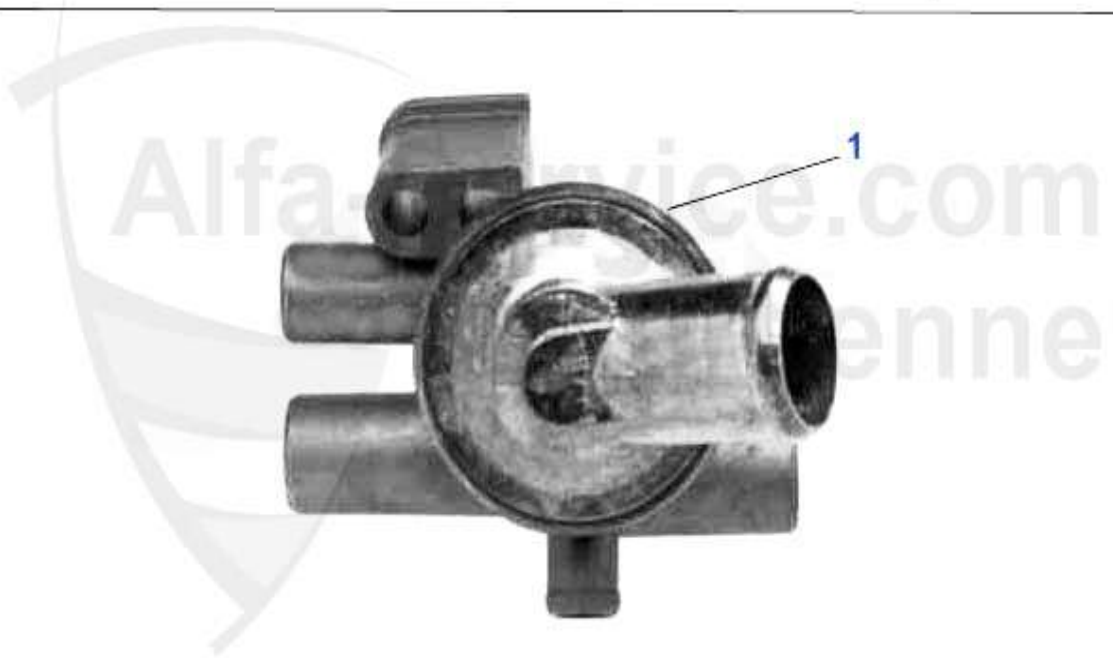

Thermostat 145/6 1.7 IE 16V Boxer Bj. 94-96

---

1 TH595386 Thermostat 1.4/1.5/1.6/1.7 ie 33, 145/6 Gehäusethermotat

33.80 EUR