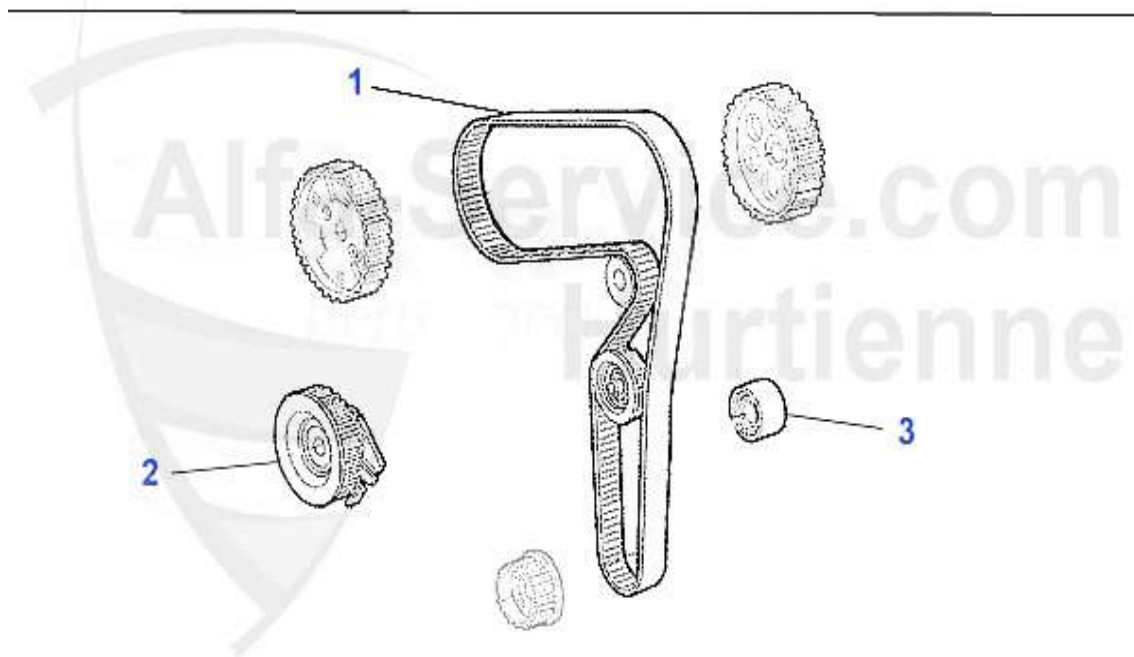

Zahnriemen 145/6 1.9 JTD

1	ZR94713	OE.60814603 DRIVE BELT 190SHPN240H 145/6, 156,166 1.9/2.4 JTD CAMSHAFT HIGH TEMPERATURE VERSION	43.60 EUR
2	SR55844	TENSIONING PULLEY TIMING BELT 145/6/7 , 156 , 166 1,9 & 2,4 JTD	68.22 EUR
3	UR55842	GUIDE PULLEY TIMING BELT 145/6/7,156 , 166 1,9 & 2,4 JTD	34.77 EUR