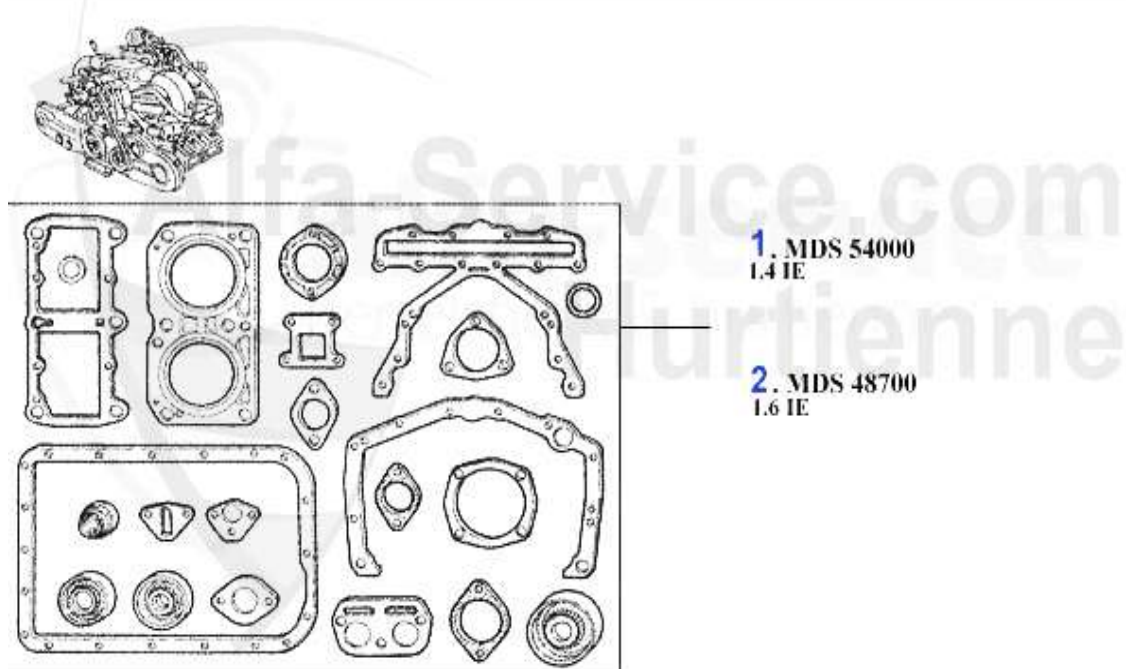

Motordichtsatz/Full Set 145/6 1.4/1.6 IE Boxer

1 MDS54000 ENGINE GASKET SET 33,145/6 1.4 IE 91-96

159.00 EUR

2 MDS48700 ENGINE GASKET SET 33 1.5 IE 90-94 145/6 1.6 IE 94-96

155.00 EUR