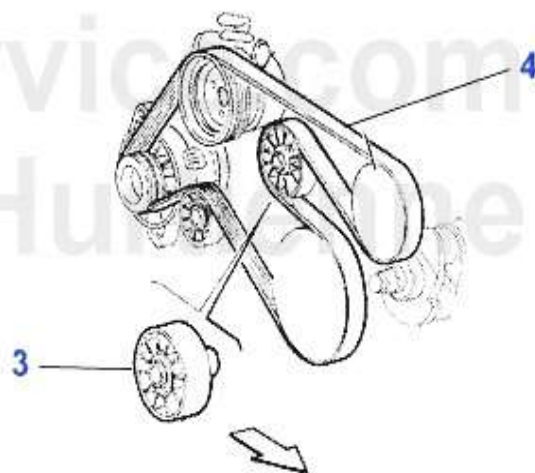

mit/with
Klimaanlage/AC: