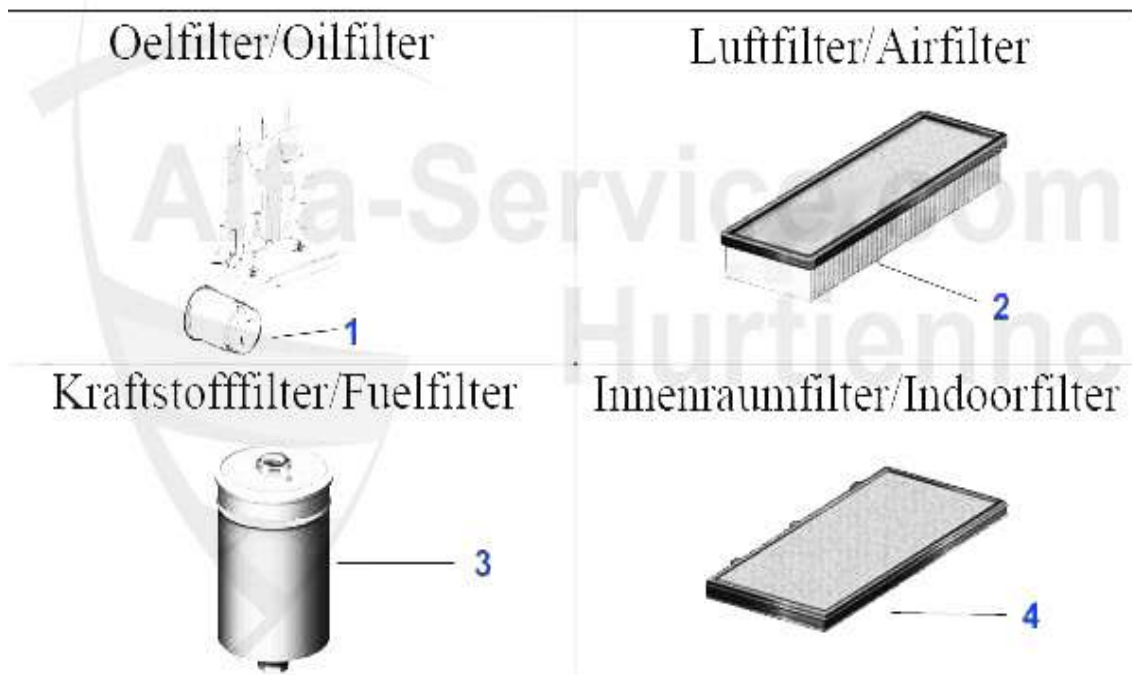

Filter 145/6 Boxer

1	OF122	Ölfilter 145/6 1.4/1.6/1.7/ie/16V 164/Super V6 24V Anschraubpatrone	8.39 EUR
2	LF185	AIR FILTER 33 (905/7),145/6 BOXER, FIRM	12.30 EUR
3	KF96	FUEL FILTER SUD/SPRINT,33 (905/7),145/6, 155,SCREW CARTRIDGE	25.99 EUR
4	IF309	OE.60810570 INDOOR FILTER 145/6/155 >96 GTV Spider(916) >98, SQUARE	26.57 EUR