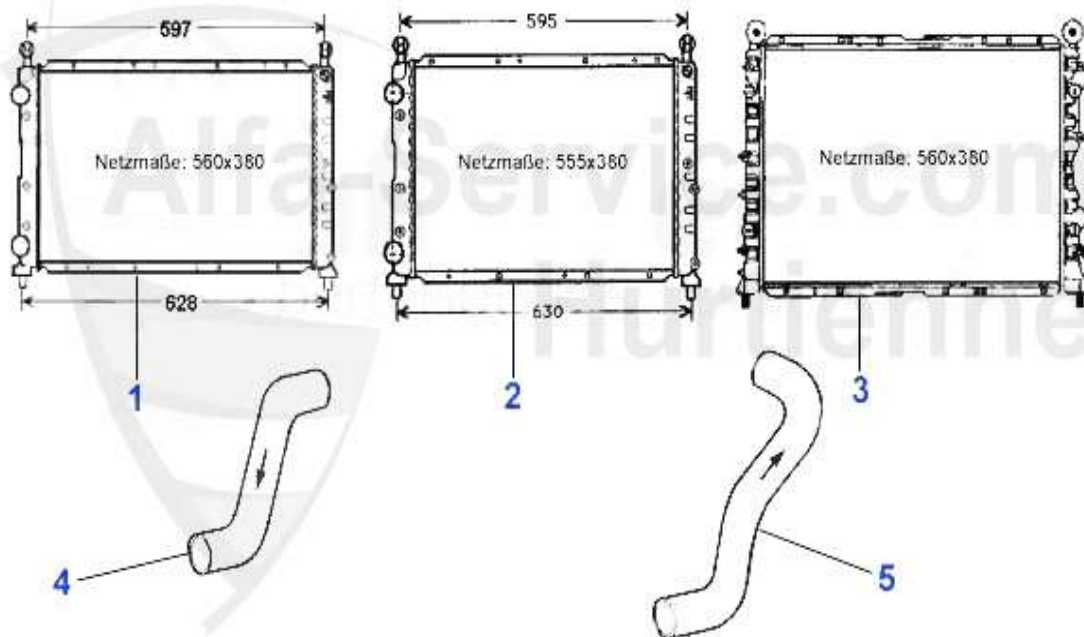

Kühler/Radiator 145/6 TS 16V

1	MK22820	Motorkühler 145/6 1.4/1.6/1.7ie 16V TS Bj. 96-01,155 1.6 16V TS Bj.96>	224.66 EUR
2	MK22992	Motorkühler 145/6,155 1.6/1.7/1.8/ 2.0 TS 16V	213.38 EUR
3	MK22999	RADIATOR 145/6 2.0 16V TS/QV 6.96>	193.89 EUR
4	KWS03081	Kühlwasserschlauch oben 145/6 1.4/1.6/1.8/2.0 TS 16V/1.9 TD,155 TS 16V	***
5	KWS03082	Kühlwasserschlauch unten 145/6 1.4/ 1.6/1.8/2.0 16V TS/1.9 TD,155 TS 16V	12.83 EUR