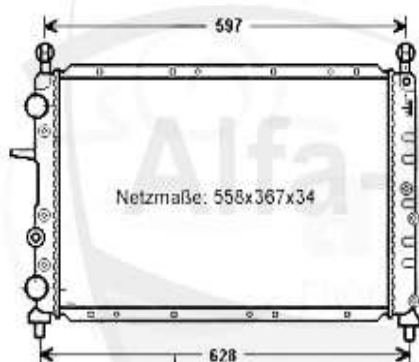

Kühler/Radiator 145/6 1.9 TD/JTD

1