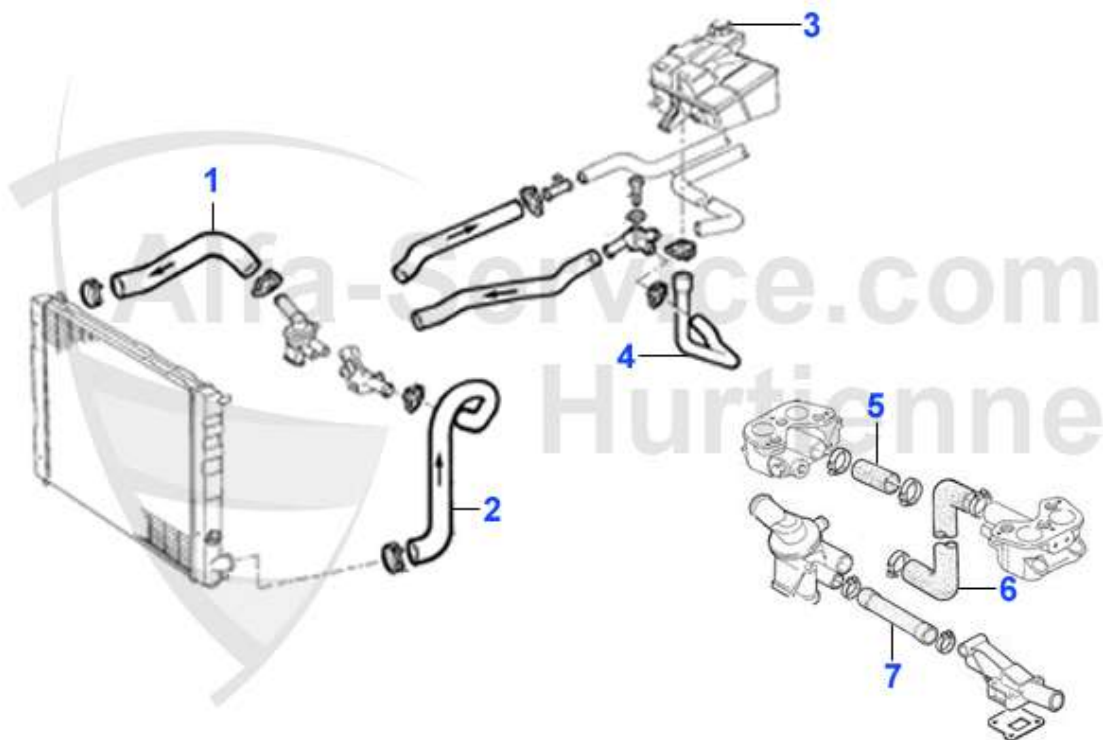

145/6 > ENGINE > COOLING SYSTEM > Boxer 1994-96 > HOUSES

1	KWS89412 UPPER WATER HOSE 145/6 1.4/1.6/1.7 ie	19.90 EUR
2	KWS89413 Kühlwasserschlauch unten 145/6 1.4/ 1.6/1.7 ie	12.61 EUR
3	08 037 0 0 CAP for overflow container GTV/6 (116), 33, 145/6, 75, 155, RZ, SZ, SPIDER '90 for 0803600	10.20 EUR
4	KWS89417 Kühlwasserschlauch unter Ausgleichs behälter 145/6 1.4/1.6/1.7 ie	***
5	KWS04023 Kühlwasserschlauch Thermostatgehäus e 33 (905/7),145/6 1.4/1.6/1.7 ie/1 6V	3.70 EUR
6	KWS11225 kühlwasserschlauch Thermostatgehäus e 33 (907),145/6 1.4/1.6/1.7 ie/16V	13.49 EUR
7	KWS33399 Kühlwasserschlauch Thermostatgehäus e 33 (905/7) mit Lima 55 A,145/6 1. 4/1.6/1.7 ie 16V	6.56 EUR