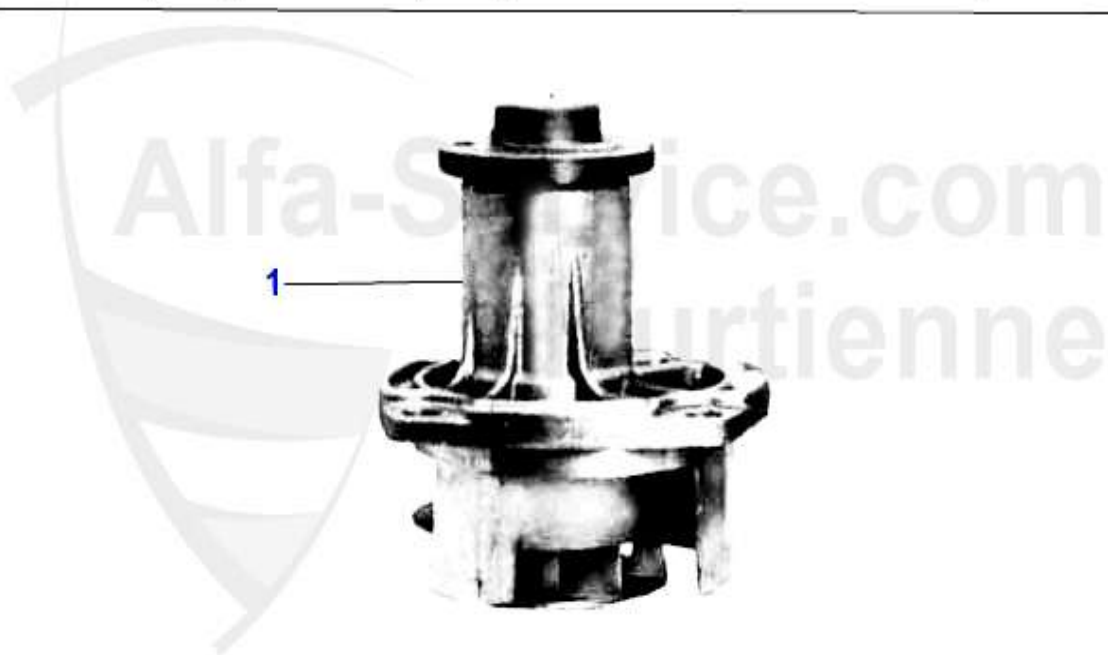

Wasserpumpe/Waterpump 145/6 1.4/1.6 Boxer Bj. 94-96

---

1 WP02110 OE. 60614390 WATERPUMP BOXER

53.86 EUR