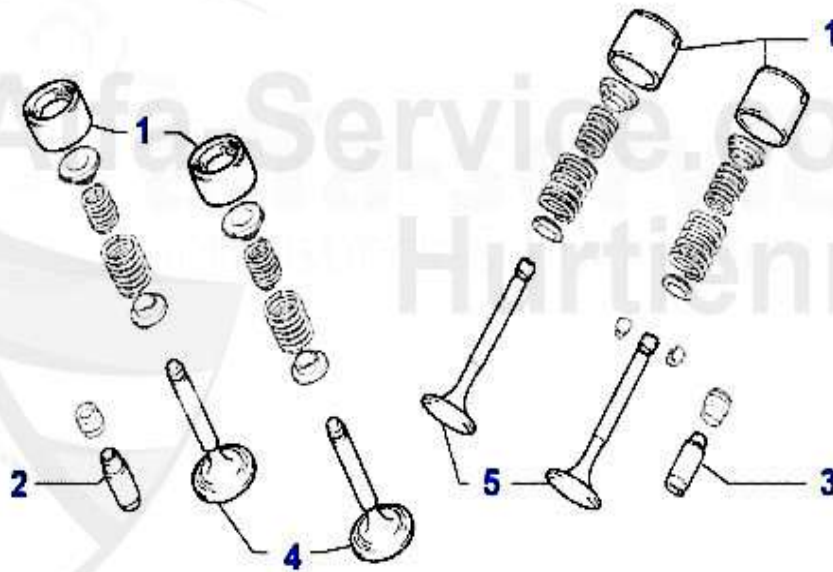

Ventiltrieb 145/6 TS 16V

1	HST12769	HYDRAULIC VALVE LIFTER 145/6,147,155 156,166,GTV/SPIDER(916)16V TS ALL!	14.90 EUR
2	VFA11582	Ventilführung Auslaß + 0.05 TS 16V	21.03 EUR
3	VFE11575	Ventilführung Einlaß +0.05 TS 16V	21.03 EUR
4	VA35899	Ventil-Auslaß 145/6 1.4/1.6 TS 16V, 147 1.8/2.0 TS 16V	22.47 EUR
4	VA91934	EXHAUST VALVE 145/6,155,156,SPIDER/GTV (916) 1.6/1.8/2.0 TS 16V	18.05 EUR
5	VE35898	Ventil-Einlaß 145/6 1.4/1.6 TS 16V, 147 1.6/1.8 TS 16V	22.57 EUR
5	VE91933	INLET VALVE 145/6,155,156,SPIDER/GTV (916) 1.6/1.8/2.0 TS 16V	15.28 EUR