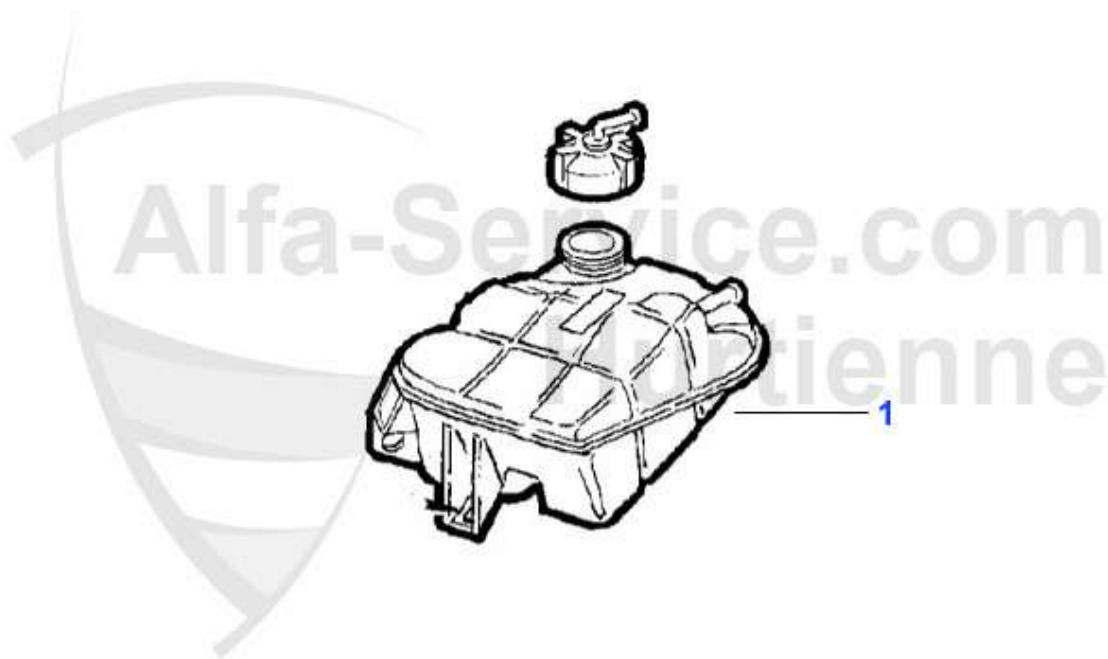

1 KWB4720 OVERFLOW CONTAINER 145/146/156 1.8-2.0 TS/1.9-2.4JTD (97-02)

39.00 EUR