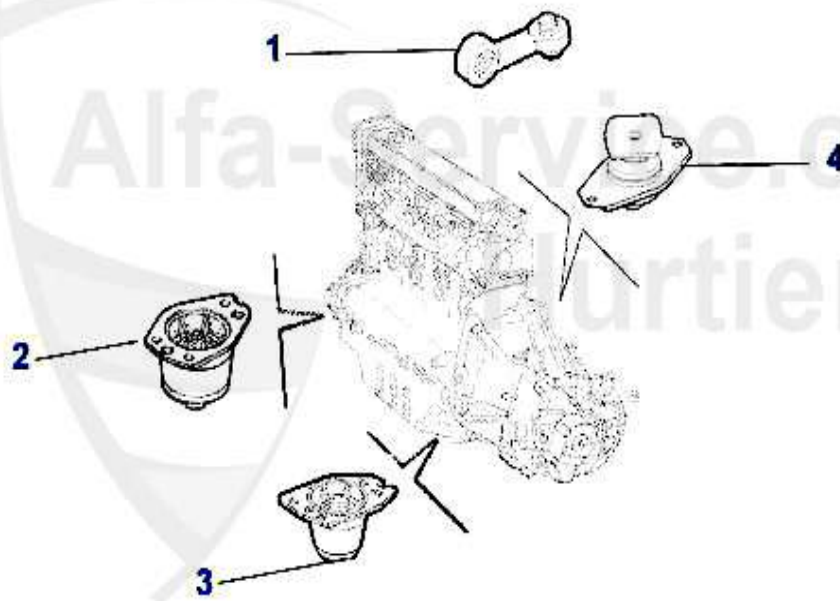

Motorlager/Engine Mount 145/6 TD/JTD

1	ML62481	OE. 60662481 ENGINE MOUNT 145/6,147,156, Nuovo GT 1.9 JTD	61.25 EUR
2	ML67328	OE. 46467328 ENGINE MOUNT FL 145/6,147, 156,Nuovo GT JTD	61.62 EUR
2	ML32301	Motorlager vorne 145/6 alle 155 nur diesel	61.45 EUR
3	ML81213	OE. 46781213 ENGINE MOUNT RL 145/6, 147 1,9 JTD +74KW, 156, Nuovo GT JTD	70.00 EUR
4	ML3234	OE. 7652240/60808861 ENGINE MOUNT	52.00 EUR