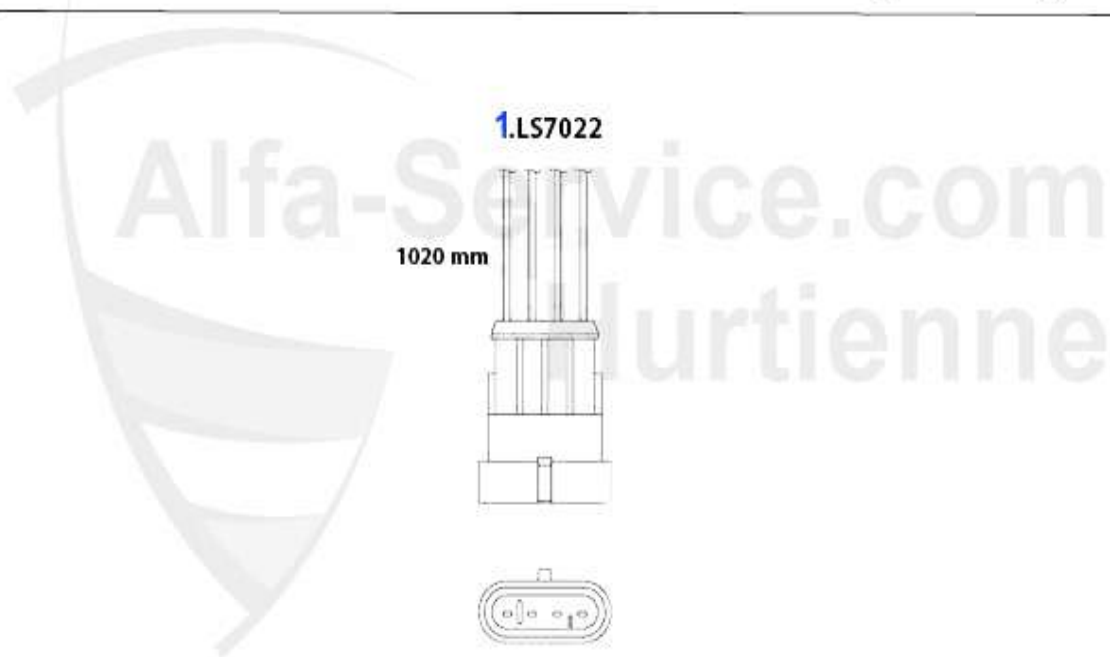

Lambda-Sonde/Lambda Probe 145/6 TS Quadrifoglio

---

1 LS7022 LAMDA SENSOR 3,0 24V, 164, Spider (916)

85.00 EUR