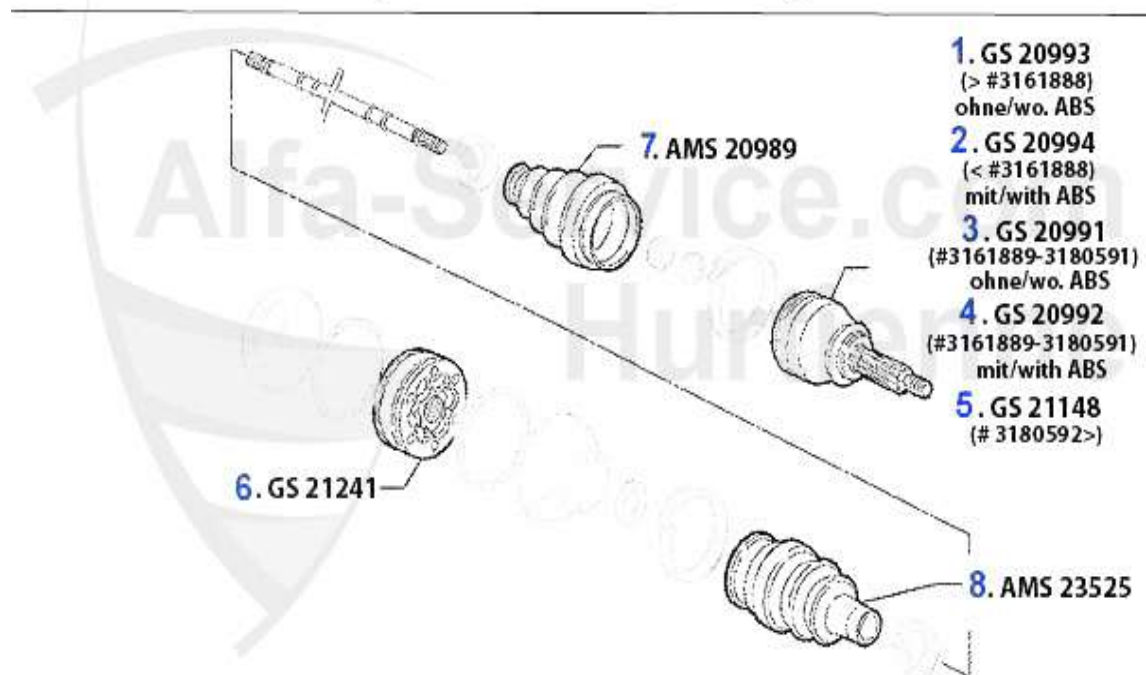

Antriebswelle/Driveshaft 145/6 1.4 TS 16V

1. GS 20993
  (> #3161888)
  ohne/wo. ABS
2. GS 20994
  (< #3161888)
  mit/with ABS
3. GS 20991
  (#3161889-3180591)
  ohne/wo. ABS
4. GS 20992
  (#3161889-3180591)
  mit/with ABS
5. GS 21148
  (# 3180592>)

1	GS20993	Gelenksatz außen 145/6 TS/TD/JTD Bj. 96> ohne ABS, 155 2.0 TS 16V	117.98 EUR
2	GS20994	Gelenksatz außen 145/6 TS/TD/JTD Bj. 96> mit ABS,155 2.0 TS 16V mit ABS,gtv/spider (916) TS #6023168 - 6063040	122.08 EUR
3	GS20991	Gelenksatz außen 145/6 1.4 TS 16V ohne ABS	117.98 EUR
4	GS20992	Gelenksatz außen 145/6 1.4 ie 16V TS mit ABS	122.08 EUR
5	GS21148	OE. 60815368 CONST.VELLOCITY JOI 145/6 1.4 TS 16V # 3180592>	152.86 EUR
6	GS21241	Inner drive shaft joint gtv/spider (916),155,145/6 TS 16V,156 TS 16V 166 2.0 TS,147 1.6/2.0 TS	111.72 EUR
7	AMS20989	OE.46429633, outer joint gaiter 145/6 147, 156, 166	17.90 EUR
8	AMS23525	Achsmanschettensatz innen 155 1,7/ 1.8/2.0/TS 16V,2.5 V6,1.9TD 164/Super 2.0 TS,145/6 TS 16V	25.55 EUR