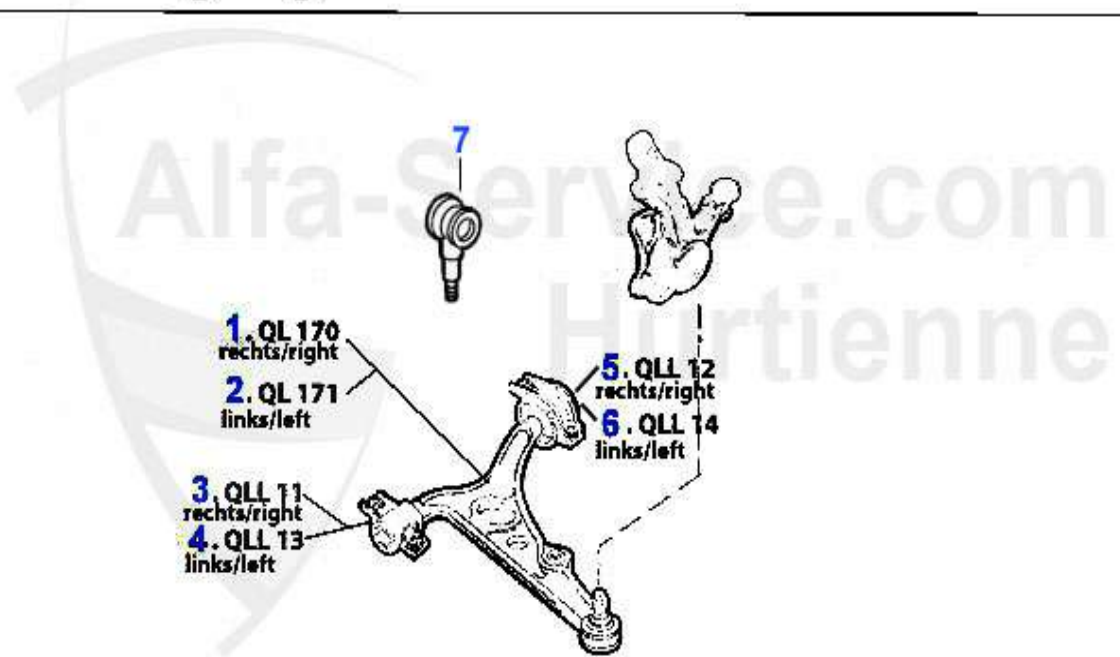

Aufhängung/Attachment 145/6 vorne/front

1	QL170	OE.60586752 TRAILING ARM FRONT RIGHT 145,146,155 GTV/SPIDER(916) -cpl. CONTROL ARM	49.00 EUR
2	QL171	OE.60586771 TRAILING ARM LEFT 145,146,155 GT/SPIDER(916)- CPL. TRAILING ARM	49.00 EUR
2	QLL13	TRAILING ARM BEARING INNER LEFT 145/6, 155,GTV&SPIDER (916) FITTING PART FOR QL171/3	9.50 EUR
3	QLL11	TRAILING ARM BEARING INNER RIGHT 145/6, 155,GTV&SPIDER (916) FITTING ITEM FOR QL170/2	9.50 EUR
5	QLL12	TRAILING ARM BEARING OUTER/RIGHT 145/6, 155,GTV&SPIDER (916) FITTING PART FOR QL170/2	11.50 EUR
6	QLL14	TRAILING ARM BEARING OUTER LEFT 145/6, 155,GTV&SPIDER (916) FITTING PART FOR QL171/3	11.50 EUR
7	SS1502	Stabilisatorarm/Pendelstütze 145/6,155,spider/gtv (916) vorne	21.50 EUR