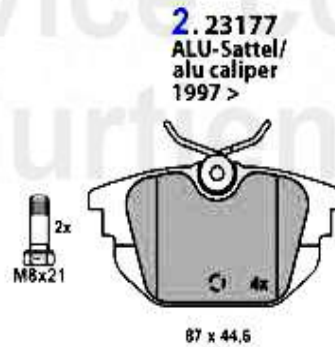

2. 23177
ALU-Sattel/
alu caliper
1997 >

1	21103 144 04	SBB HA ohne WE 145/6 1.4/1.6/1.7/ 1.8/2.0/16V/TS/1.9/TD/JTD bj. 94-01 155 1.6/1.7/1.8/2.0/16V/TS/turbo/ 1.9/2.5/TD/V6 bj. 92-97 spider/gtv (916) 2.0/TS/V6 turbo/ 3.0/V6/24V Bremssystem: Lucas Neuer Preis!	46.17 EUR
2	23177 144 14	REAR BRAKE PADS WITH CONTROL UNIT 33 (907) 1.7 ie/16V/QV/4x4/1.8 TD WITH ABS 145/6 1.4/1.6/1.8/2.0/16V/TS/1.9/TD/JTD, 155 1.6/1.7/1.8/2.0/16V/TS/2.5 V6/TD/1.9 TD SPIDER/GTV (916) 1.8/2.0 TS/2.0/3.0 V6/TURBO/24V BRAKE SYSTEM: LUCAS	50.93 EUR