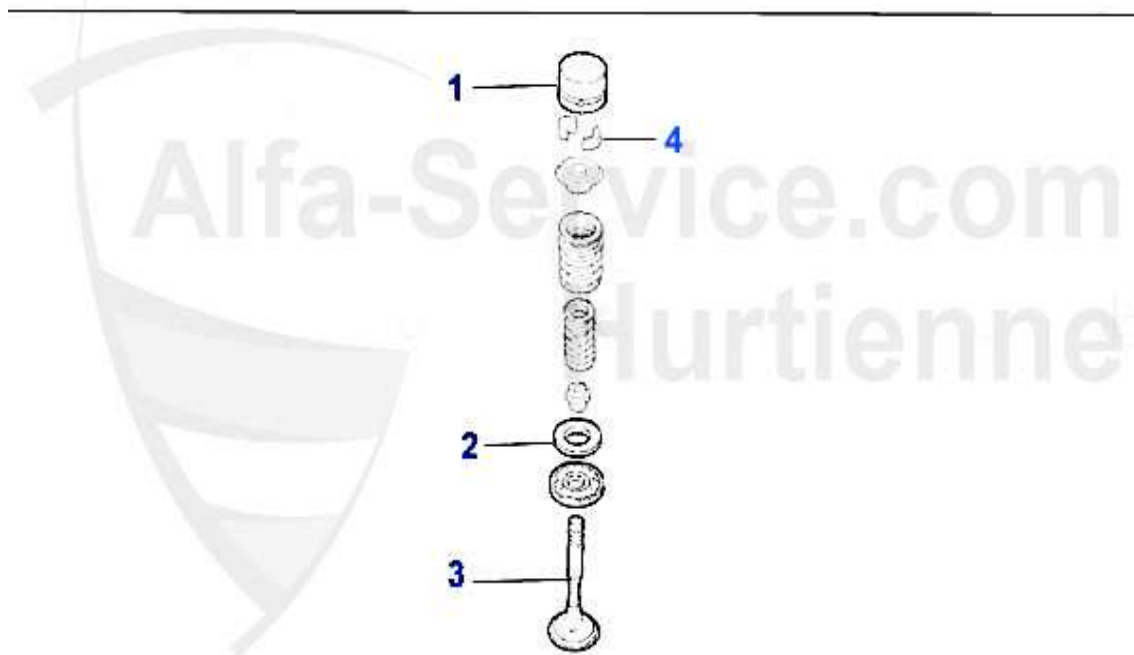

Ventiltrieb 145/6 1.4/1.6 Boxer

1	HST23146	hydraulic valve lifter SUD/SPRINT 33 145/6 1.4/1.6/1.7 ie	19.39 EUR
2	03 295 0 0	OE.60502912 WASHER INSIDE LOWER VALVE SPRING PLATE	1.61 EUR
3	VE91629	Ventil-Einlaß Sud/Sprint,33 (905/7), 145/6 Boxer 8V	19.65 EUR
3	VA91630	Ventil-Auslaß Sud/Sprint,33 (905/7), 145/6 Boxer 8V	29.75 EUR
4	VK 8	Valve cotters 8mm twin spark OE.60503036	1.79 EUR