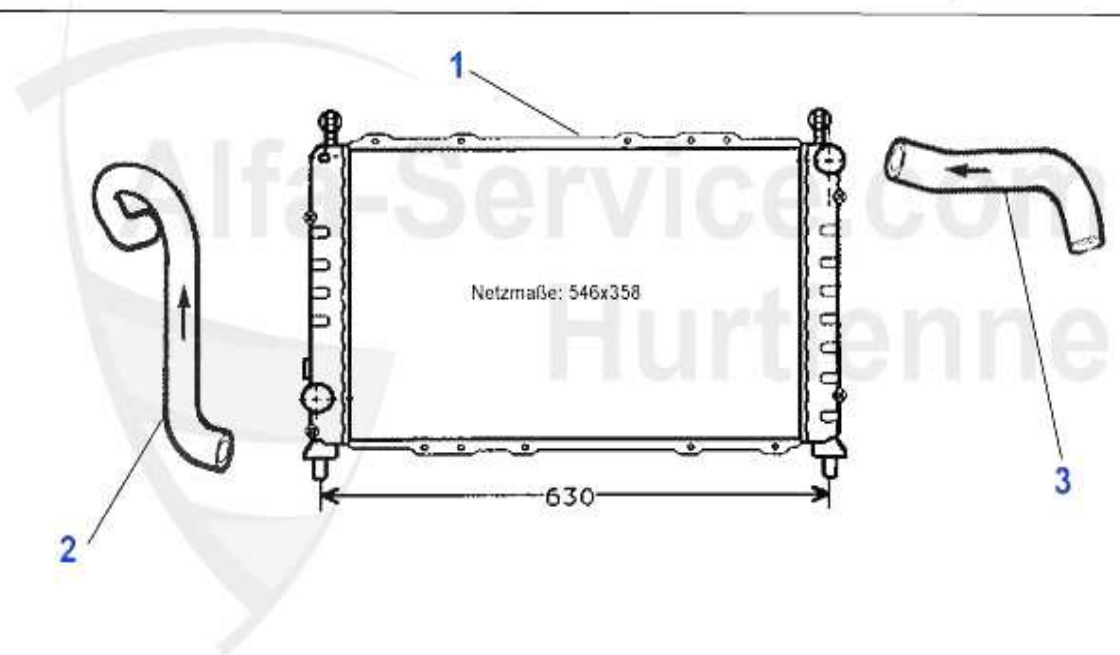

Kühler/Radiator 145/6 1.7 IE 16V Boxer Bj. 94-96

1	MK22880	OE.60590292 RADIATOR 145/6 1.4,1.6,1.7 16V WITH/WITHOUT AC 07.94.12.96	242.00 EUR
2	KWS89413	Kühlwasserschlauch unten 145/6 1.4/ 1.6/1.7 ie	12.61 EUR
3	KWS89412	UPPER WATER HOSE 145/6 1.4/1.6/1.7 ie	19.90 EUR