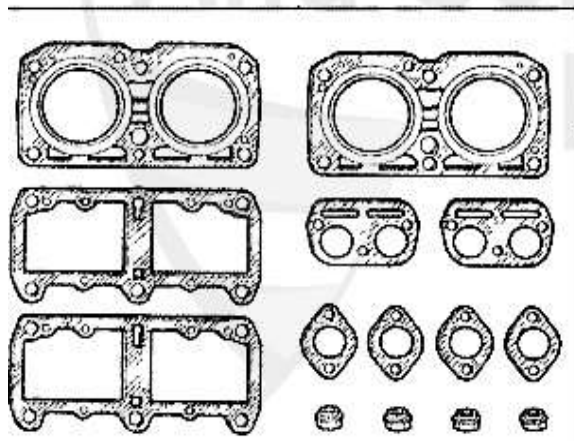

Kopfdichtsatz/Head Set 145/6 1.4/1.6 IE Boxer

1. ZKDS 40500
1.4 IE

2. ZKDS 36000
1.6 IE

1	ZKDS36000 HEAD GASKET SET 33 1.5 IE 90-94 145/6 1.6 IE 94-96	99.71 EUR
1	ZKDS40500 OE.60778767 HEAD GASKET SET 33, 145/6, 1.4 ie 91-96	138.49 EUR