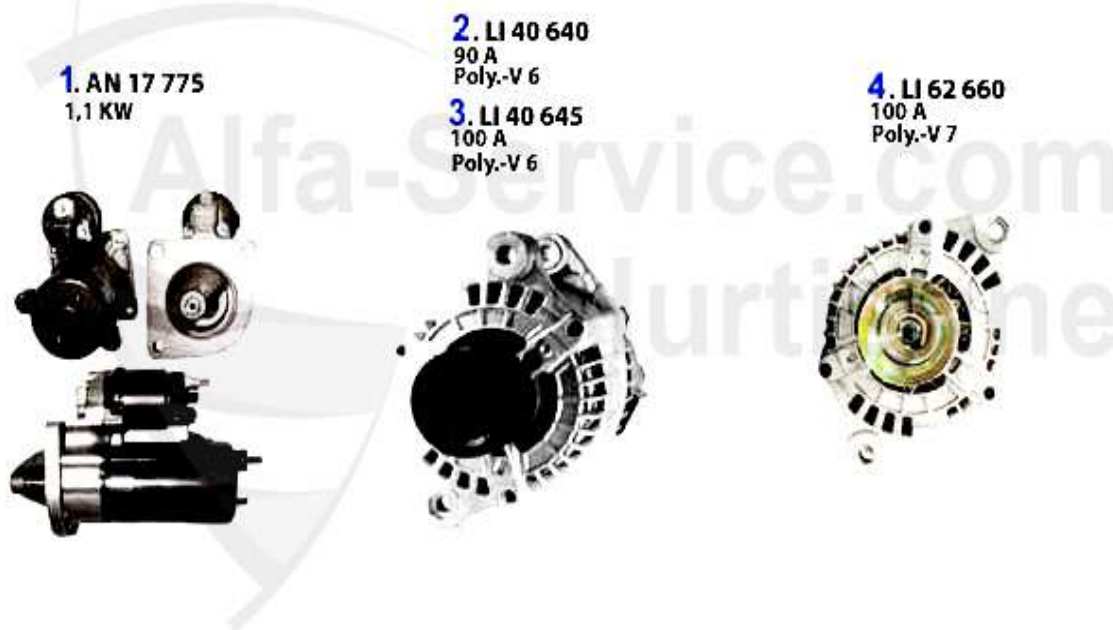

Aggregate/Aggregats 145/6 TS

1. AN 17 775
1,1 KW

2. LI 40 640
90 A
Poly.-V 6

3. LI 40 645
100 A
Poly.-V 6

4. LI 62 660
100 A
Poly.-V 7

1	AN17775	STARTER 145/6 1.4ie 16V TS - 2.0ie 16V TS, 166 2.0TS, GTV/SPIDER (916) 2.0 16V TS >05.98, 166 2.0 TS	230.82 EUR
2	LI40640	ALTERNATOR 145/6 1.4-2.0 ie 16V 96-01, 155 1.6 16V,156 1.8 16V/2.4 JTD 10V	216.46 EUR
3	LI40645	ALTERNATOR 145/6 (WITH AC),155/6 1.6/ 1.8 16V TS (WITH AC)	287.24 EUR
4	LI62660	ALTERNATOR 145/6,155,156,GTV/SPIDER (916) 2.0 TS	276.98 EUR