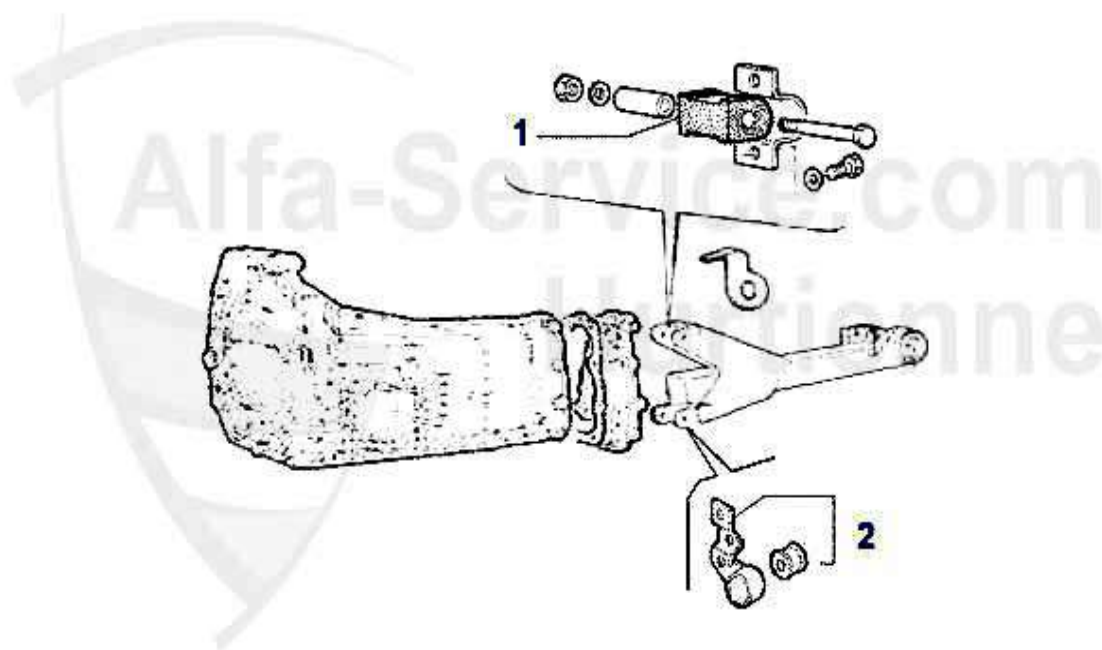

Antriebswelle/Driveshaft 145/6 1.9 JTD

2 AMS26258 INTERIOR AXLE BOOT 155 2.0TB,2.5TD (107-22mm) SPIDER 916 3.0 V6

14.26 EUR

3 AMS20989 OE.46429633, outer joint gaiter 145/6 147, 156, 166

17.90 EUR

145/6 > DRIVETRAIN > GEARBOX > GEAR MOUNT 1.4/1.6/1.7/IE/16V Boxer