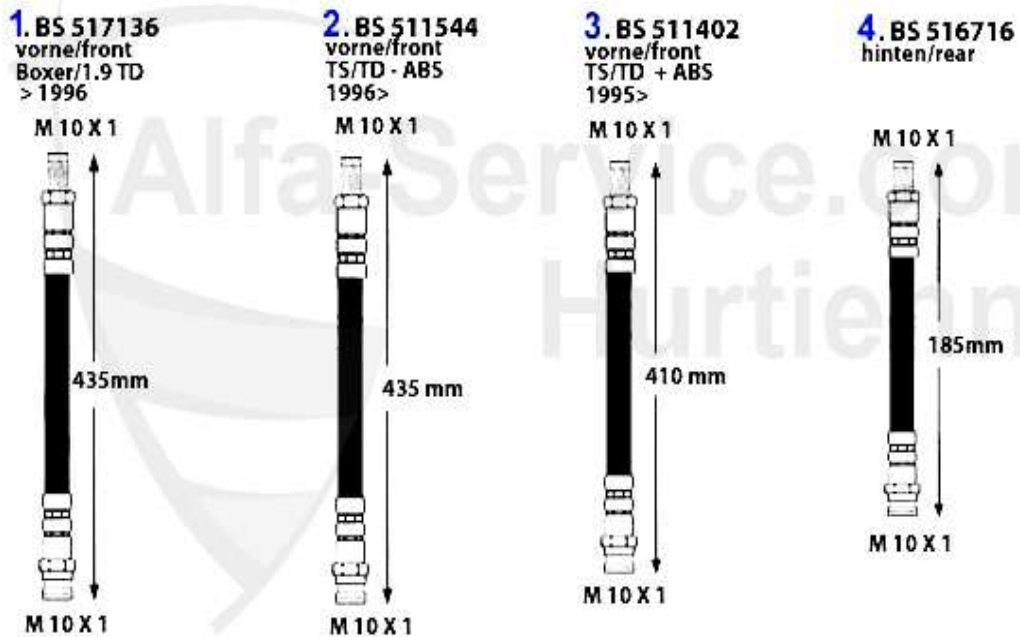

Bremsschlauch/Brake Hose 145/6

2	BS511544	BRAKE HOSE FRONT 145/6 97-01	14.77 EUR
3	BS511402	BRAKE HOSE FRONT 145/6 96> WITH ABS	12.83 EUR
4	BS516716	BRAKE HOSE REAR 145/6,155,GTV/SPIDER (916) 2.0 TS/3.0 V6 >98	16.31 EUR