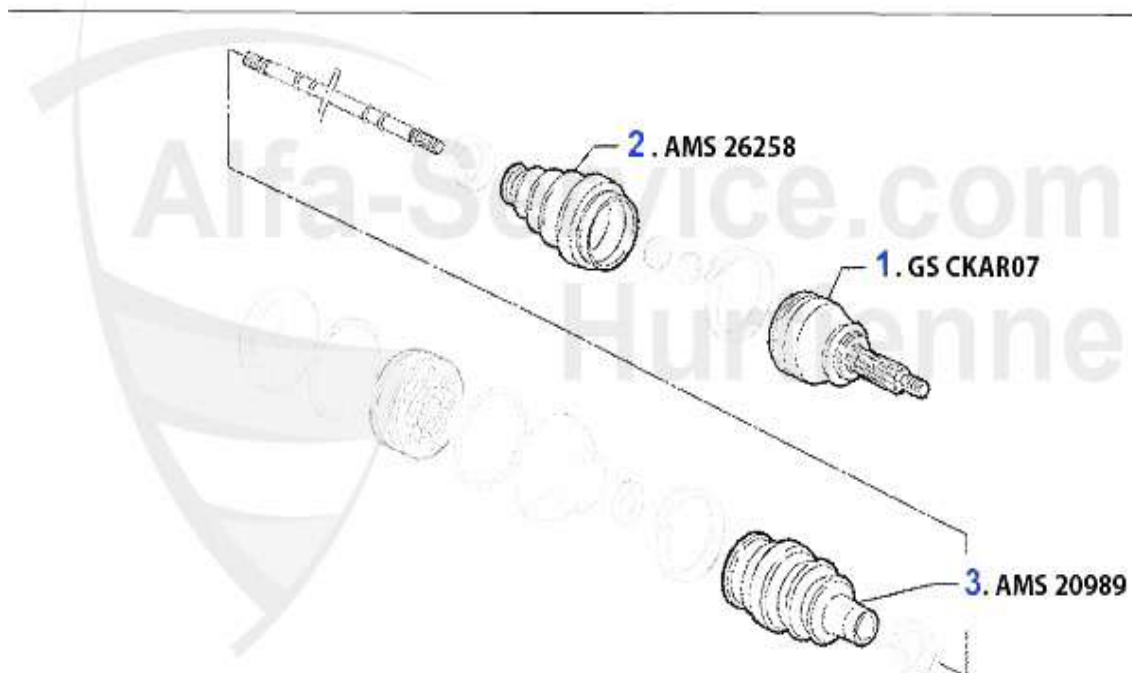

Antriebswelle/Driveshaft 145/6 1.9 JTD

2 AMS26258 INTERIOR AXLE BOOT 155 2.0TB,2.5TD (107-22mm) SPIDER 916 3.0 V6

14.26 EUR

3 AMS20989 OE.46429633, outer joint gaiter 145/6 147, 156, 166

17.90 EUR