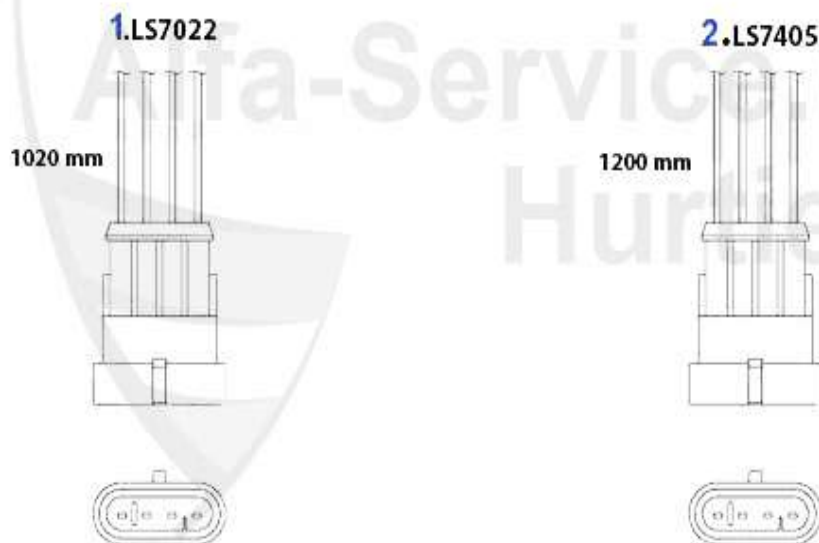

Lambda-Sonde/Lambda Probe 145/6 TS 16V

1	LS7022	LAMDA SENSOR 3,0 24V, 164, Spider (916)	85.00 EUR
2	LS7405	LAMBDA PROBE 145/6 1.4/1.6/1.8/16V TS/2.0 QV,156 1.6 16V TS #0023373> 156 1.8/2.0/16V TS/2.5 V6 24V,166 6-CYL.,SPIDER/GTV (916) 1.8/ FOUR-CORE CABLE	79.00 EUR