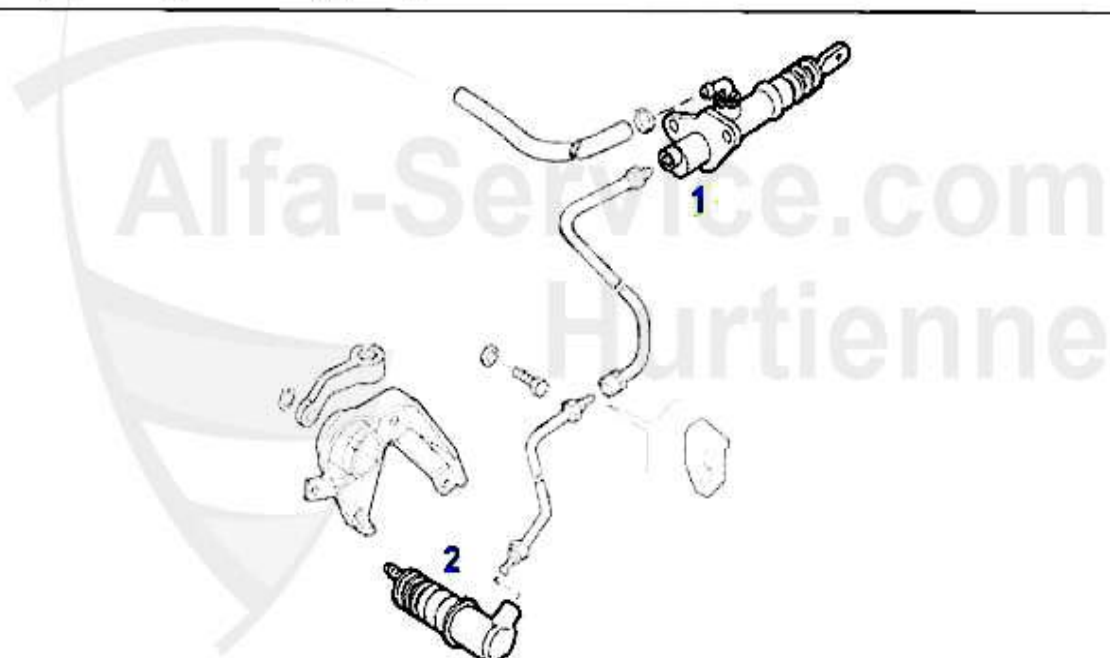

Kupplungsbetätigung/Clutch Actuation 145/6 1.9 TD/KAT.

1	KGZ027	OE.60814827,CLUTCH MASTER CYLINDER 145/6,155,GTV/SPIDER(916)	69.00 EUR
2	KNZ024	OE.71739541 CLUTCH SLAVE CYL.145/6 155,0075933>,GTV/SPIDER(916) 07.95>	49.90 EUR