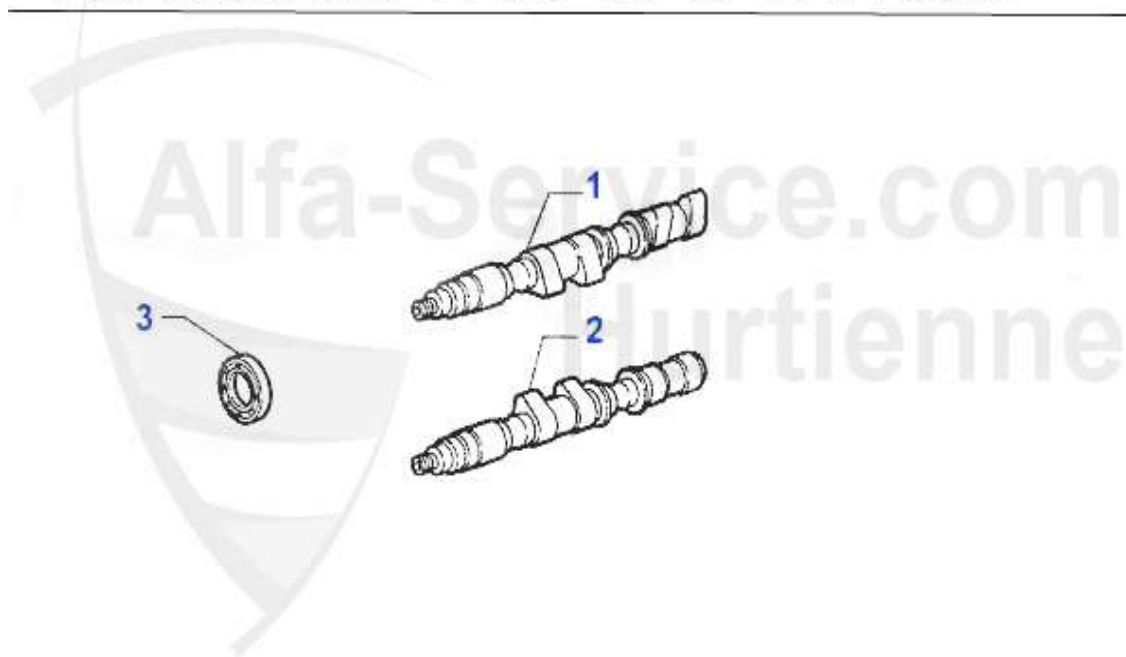

Nockenwelle 145/6 1.7 ie 16V Boxer

1	NKW10542 Nockenwelle (Einlaß) 145/6 1.7 ie 16V	256.43 EUR
2	NKW91896 Nockenwelle (Auslaß) 33,145/6 1.7 i e 16V	258.99 EUR
3	WD57200 CAMSHAFT OIL SEAL 33 (907),145/6 1.7 IE 16V	7.63 EUR