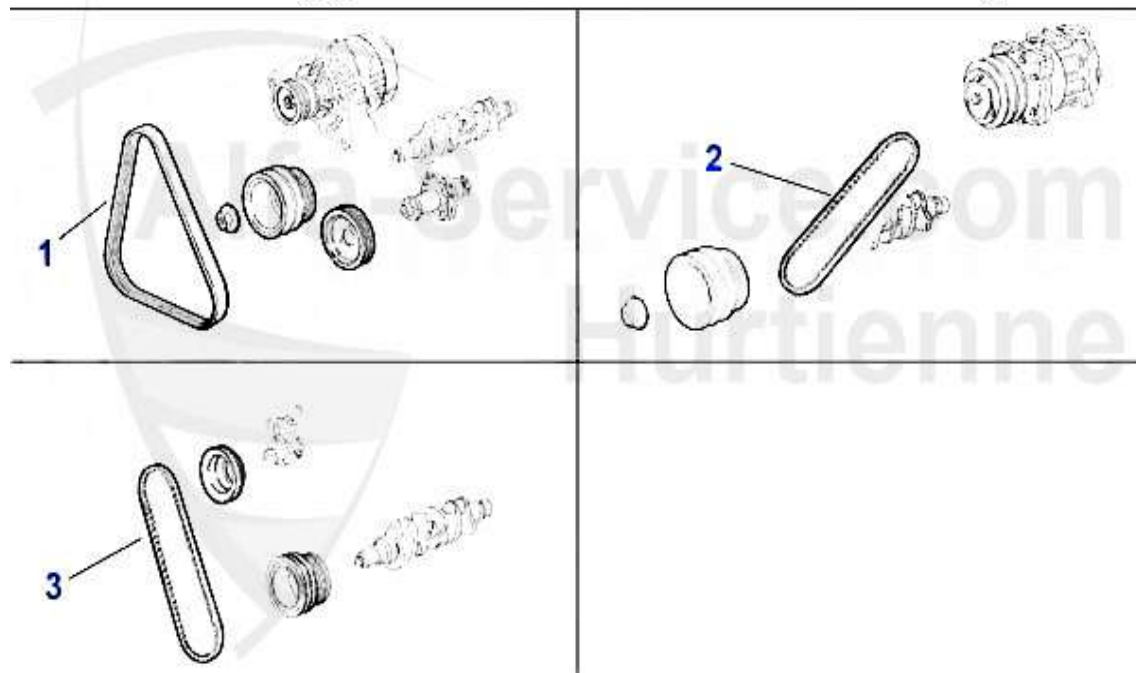

Keil-/Keilrippenriemen 145/6 Boxer Bj. >96

1	KRR5PK865 Keilrippenriemen 5PK865 spider (916) 3.0 V6 Servopumpe, 145/6 1.4/1.6ie Bj. >96 Wasserpumpe/Generator	16.07 EUR
2	KR13A950 V-BELT 12.5X950 33 (907), 145/6 >11.96 CLIMACOMPRESSOR GTV/6	12.85 EUR
3	03 070 0 0 V-BELT 9.5X825 (SPIDER, GT)	8.70 EUR